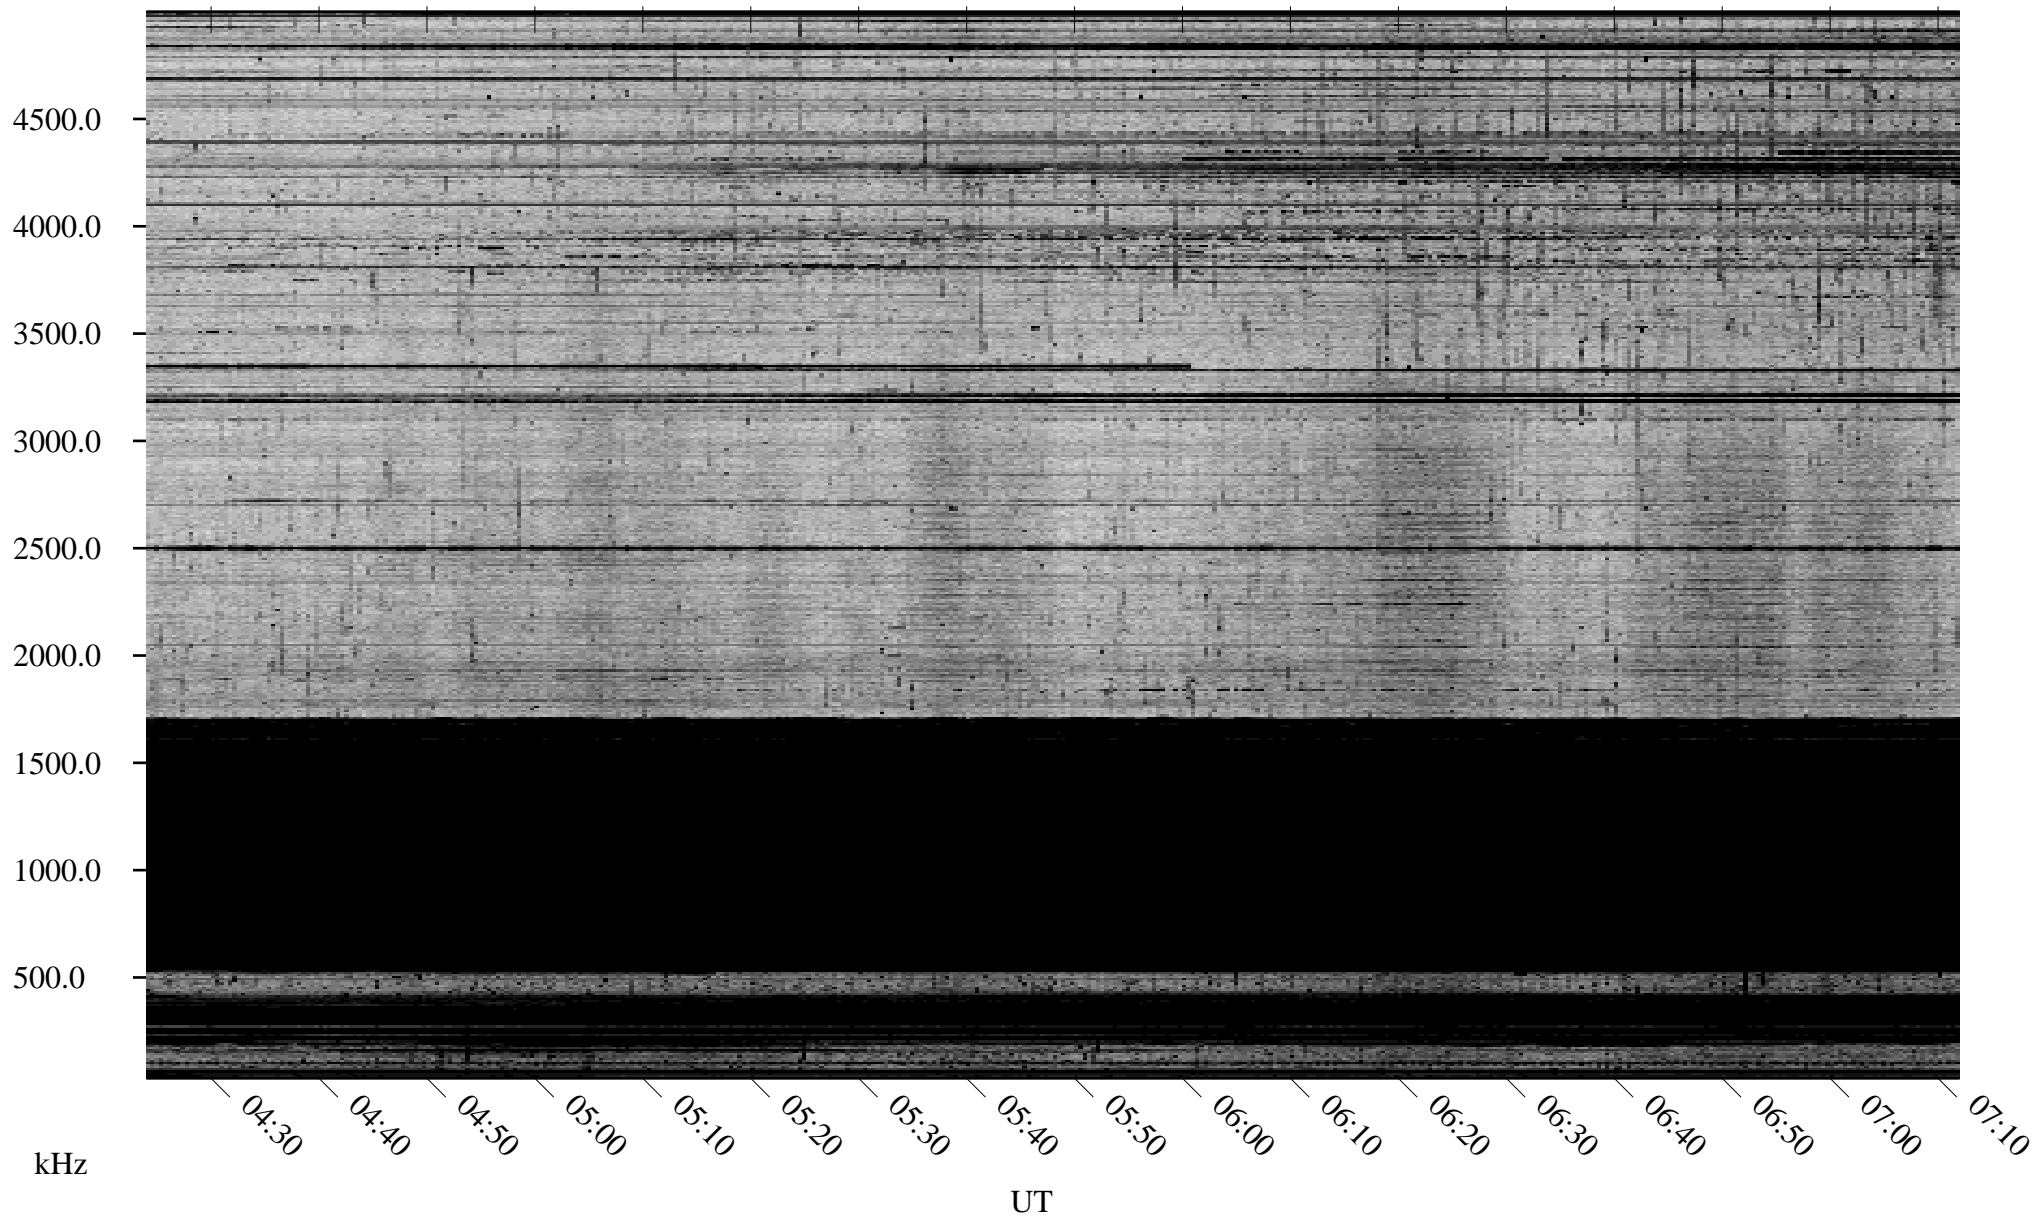

# 03/17/2010 Churchill, Manitoba

Linear Scale    Black = 161    White = 15

ch10076l.r00SUm max\_12

Page 1

# 03/17/2010 Churchill, Manitoba

Linear Scale    Black = 161    White = 15

ch10076l.r00SUm max\_12

Page 2

# 03/18/2010 Churchill, Manitoba

Linear Scale    Black = 161    White = 15

ch10076l.r00SUm max\_12

Page 3

# 03/18/2010 Churchill, Manitoba

Linear Scale    Black = 161    White = 15

ch10076l.r00SUm max\_12

Page 4