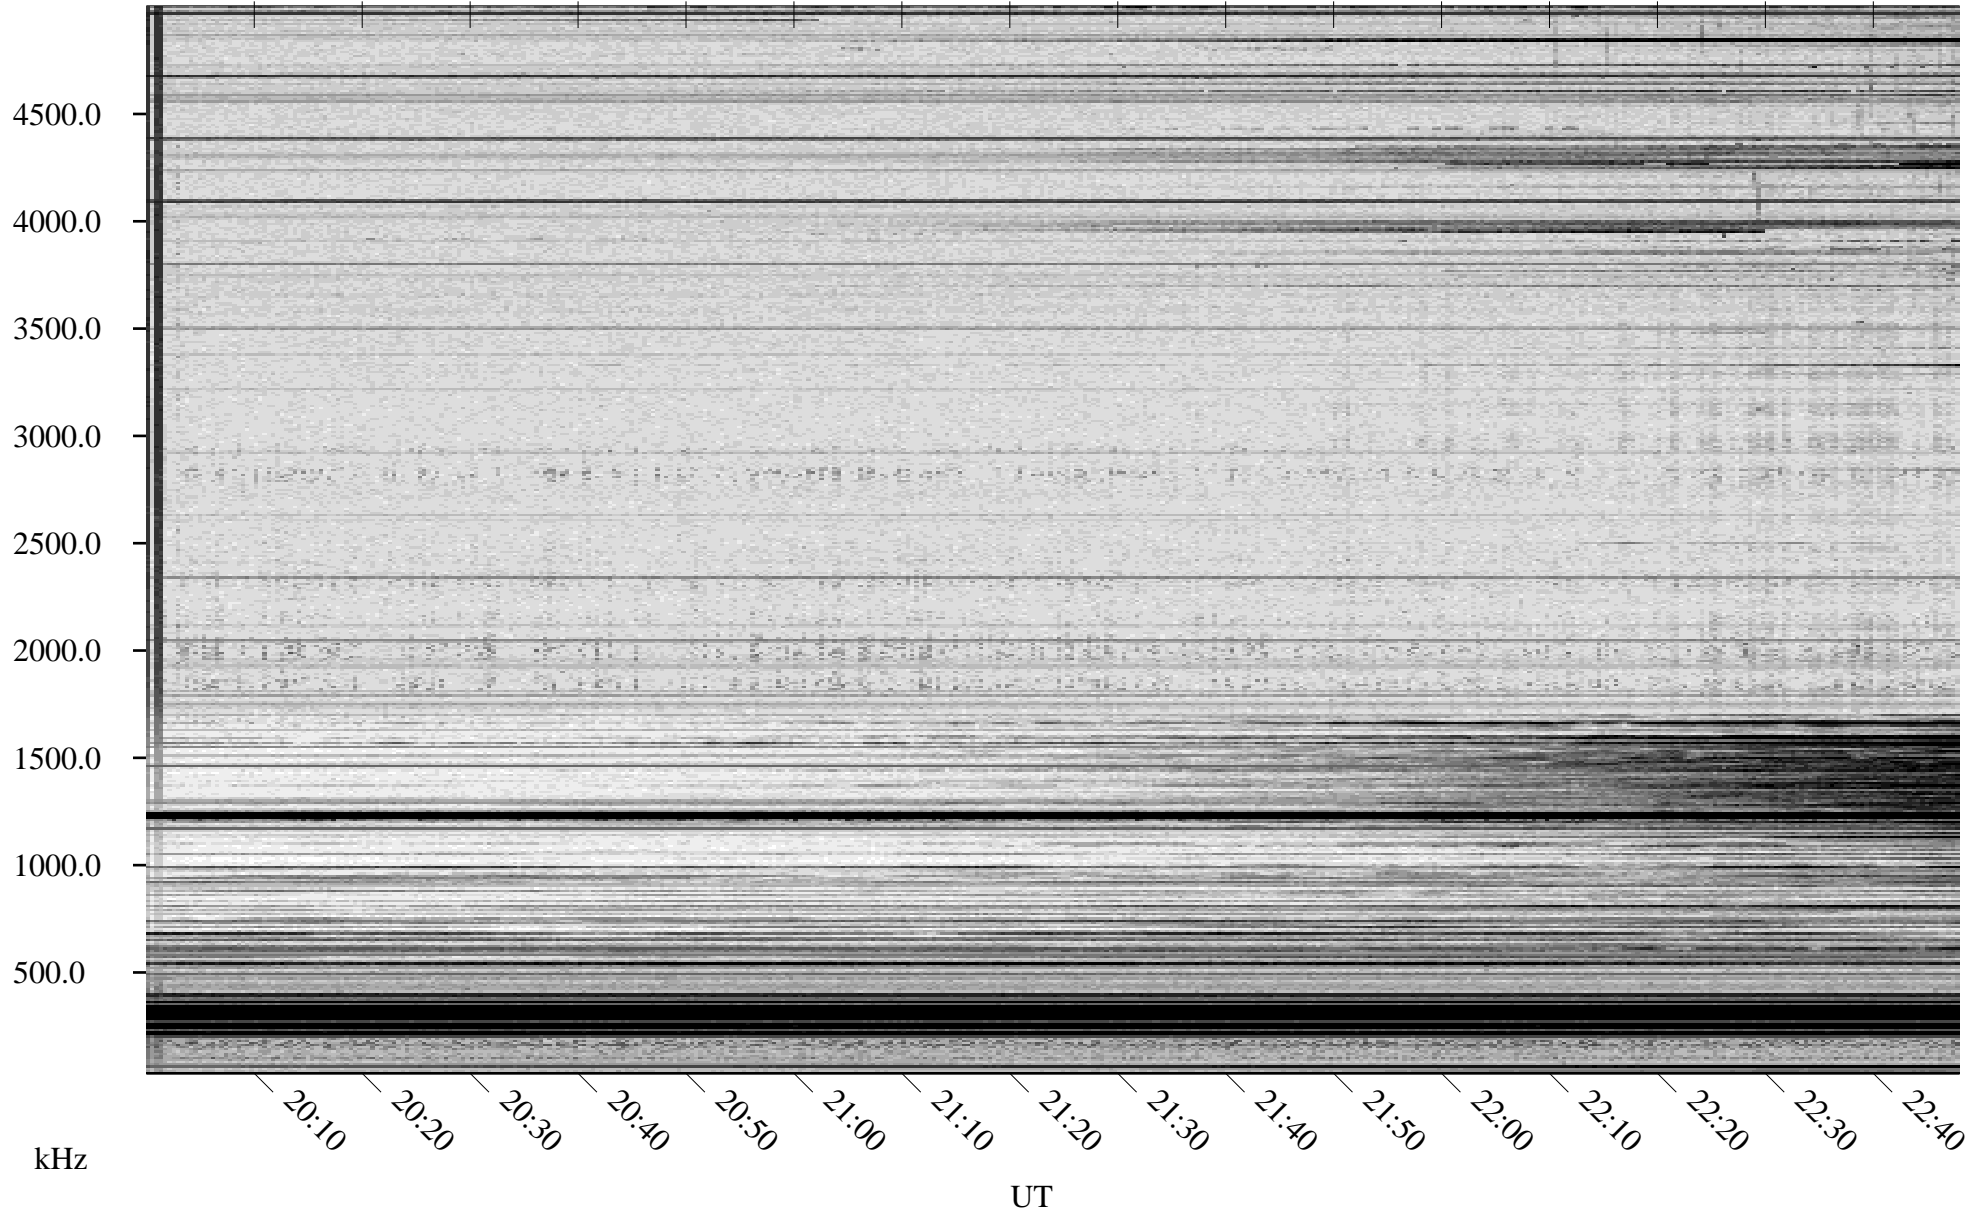

# 03/17/2010 Churchill, Manitoba

Linear Scale    Black = 161    White = 15

ch10076l.r00SUm max\_12

Page 1

# 03/17/2010 Churchill, Manitoba

Linear Scale    Black = 161    White = 15

ch10076l.r00SUm max\_12

Page 2

# 03/18/2010 Churchill, Manitoba

Linear Scale    Black = 161    White = 15

ch10076l.r00SUm max\_12

Page 3

# 03/18/2010 Churchill, Manitoba

Linear Scale    Black = 161    White = 15

ch10076l.r00SUm max\_12

Page 4