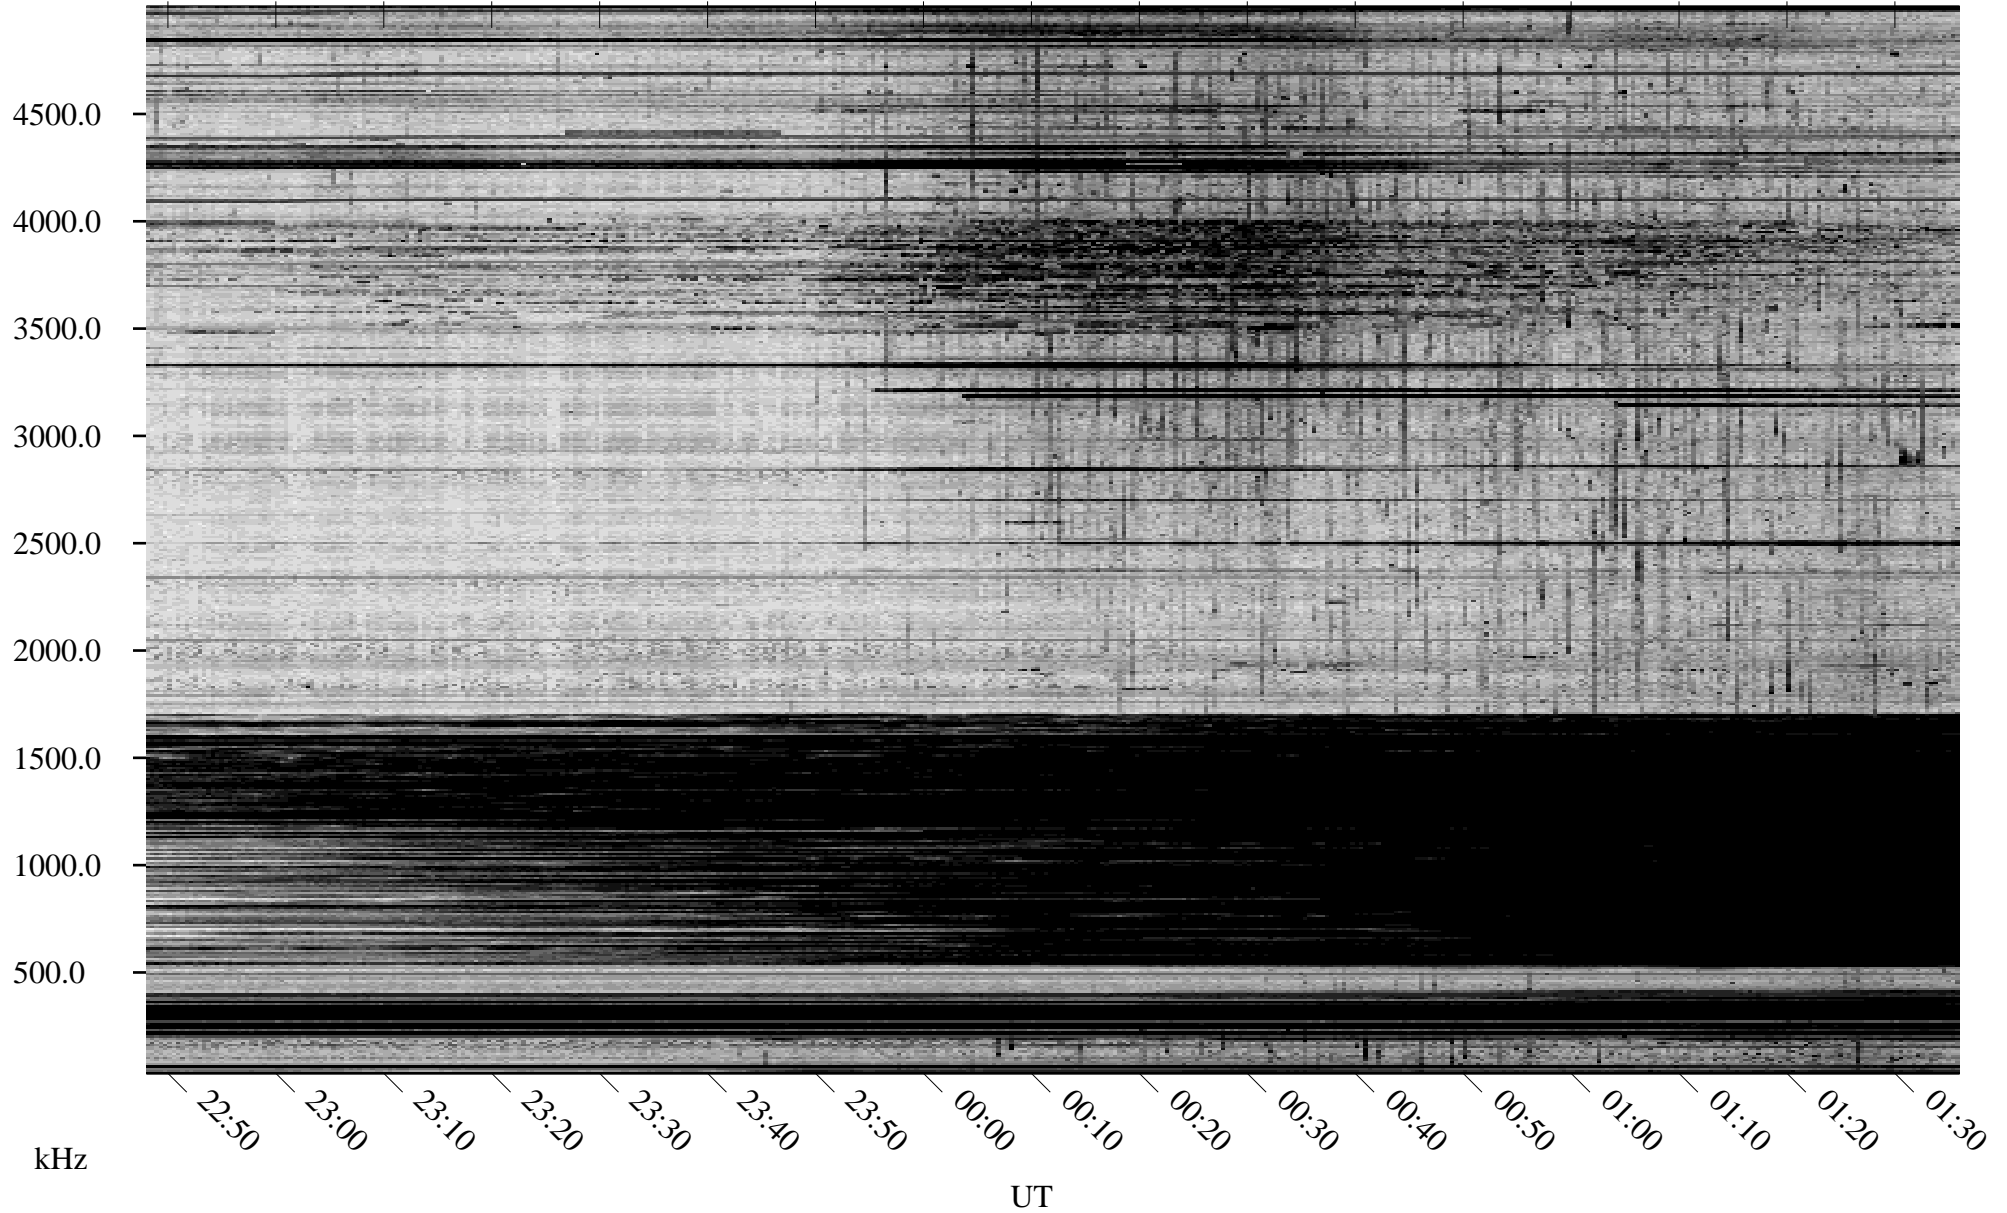

# 03/17/2010 Churchill, Manitoba

Linear Scale    Black = 161    White = 15

ch10076l.r00SUm max\_12

Page 1

# 03/17/2010 Churchill, Manitoba

Linear Scale    Black = 161    White = 15

ch10076l.r00SUm max\_12

Page 2

# 03/18/2010 Churchill, Manitoba

Linear Scale    Black = 161    White = 15

ch10076l.r00SUm max\_12

Page 3

# 03/18/2010 Churchill, Manitoba

Linear Scale    Black = 161    White = 15

ch10076l.r00SUm max\_12

Page 4