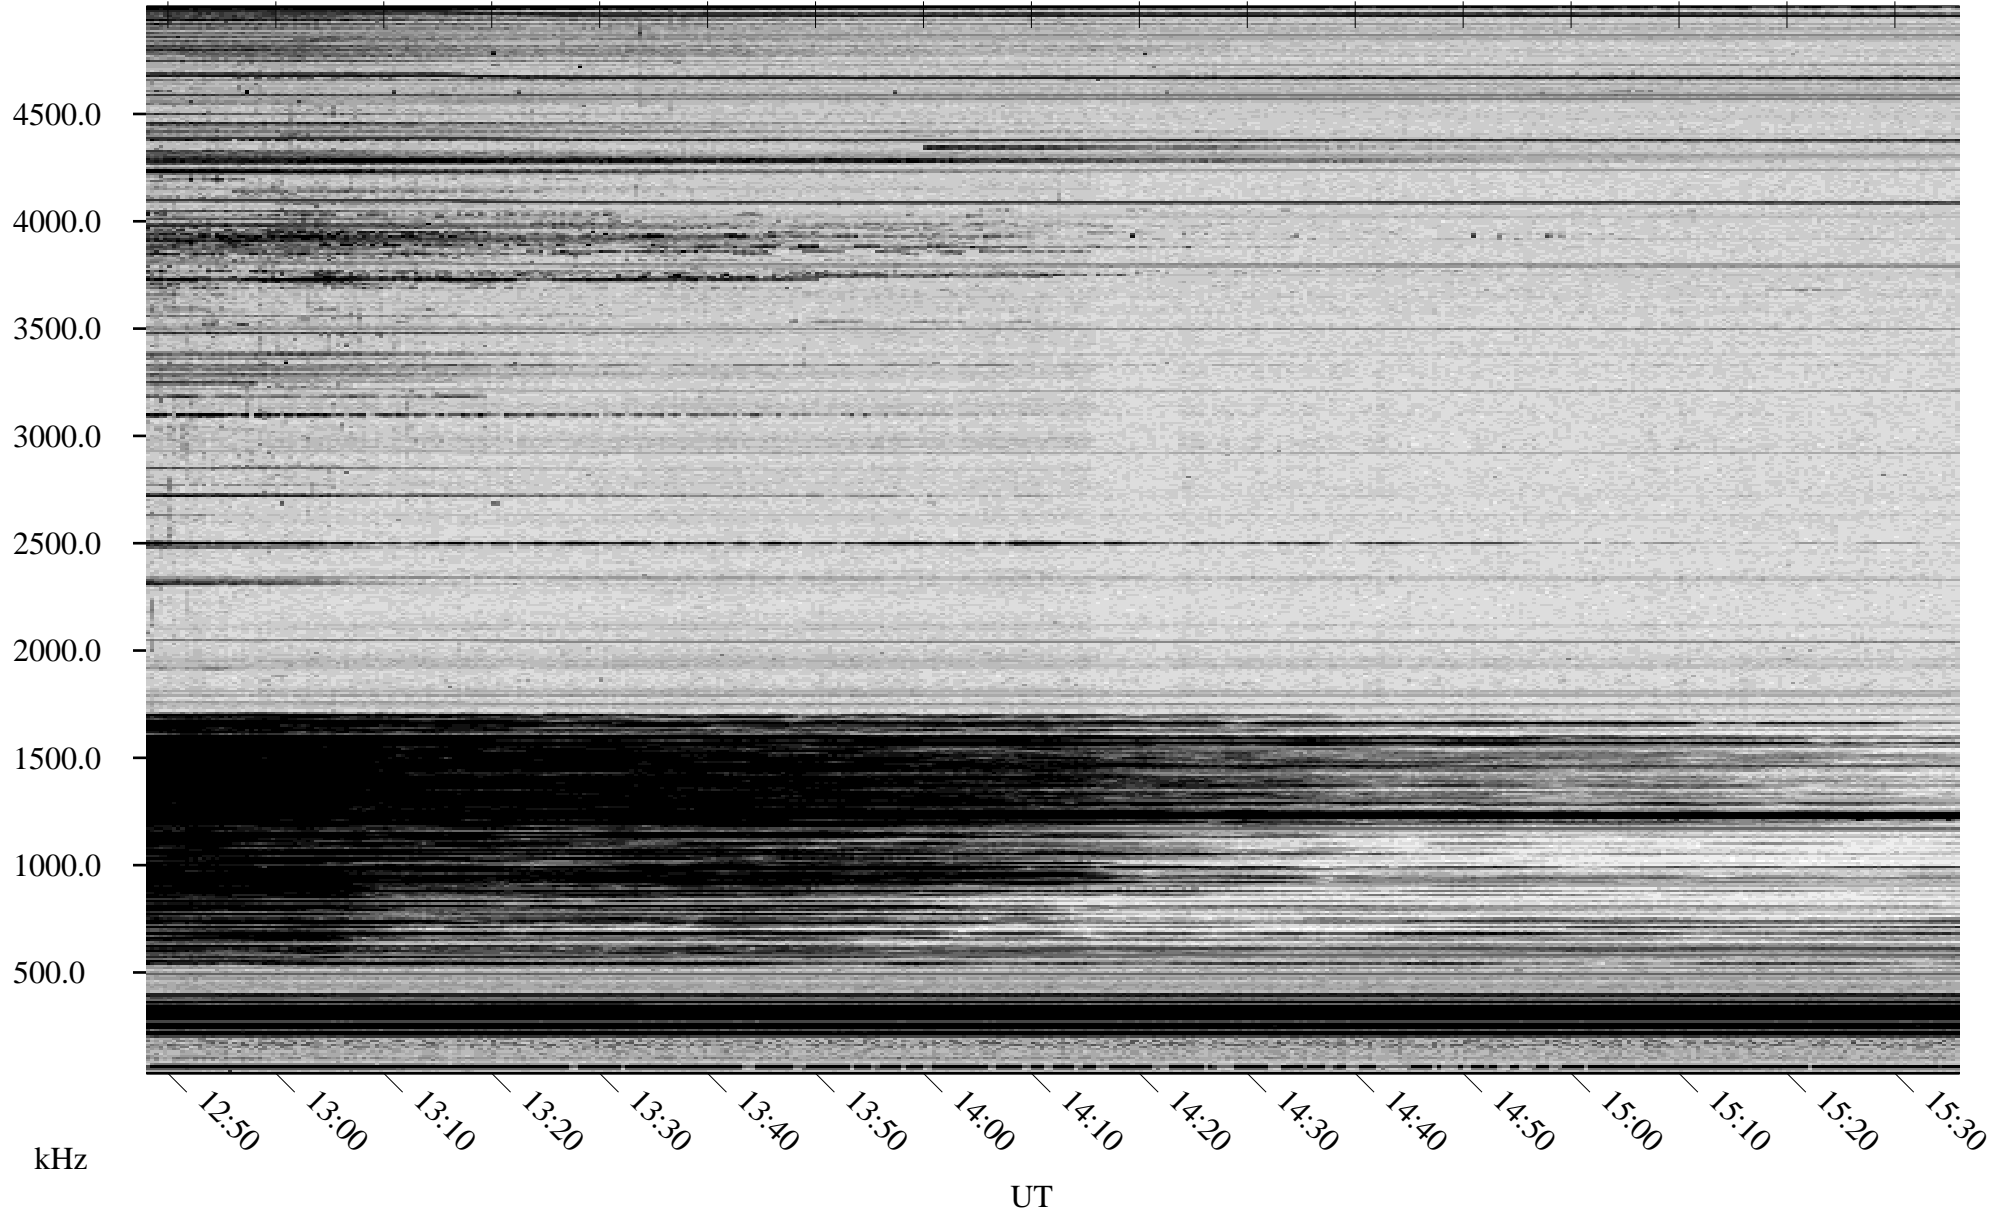

# 03/18/2010 Churchill, Manitoba

Linear Scale    Black = 161    White = 15

ch10076l.r00SUm max\_12

Page 5

# 03/18/2010 Churchill, Manitoba

Linear Scale    Black = 161    White = 15

ch10076l.r00SUM max\_12

Page 6

# 03/18/2010 Churchill, Manitoba

Linear Scale    Black = 161    White = 15

ch10076l.r00SUm max\_12

Page 7

# 03/18/2010 Churchill, Manitoba

Linear Scale    Black = 161    White = 15

ch10076l.r00SUm max\_12

Page 8