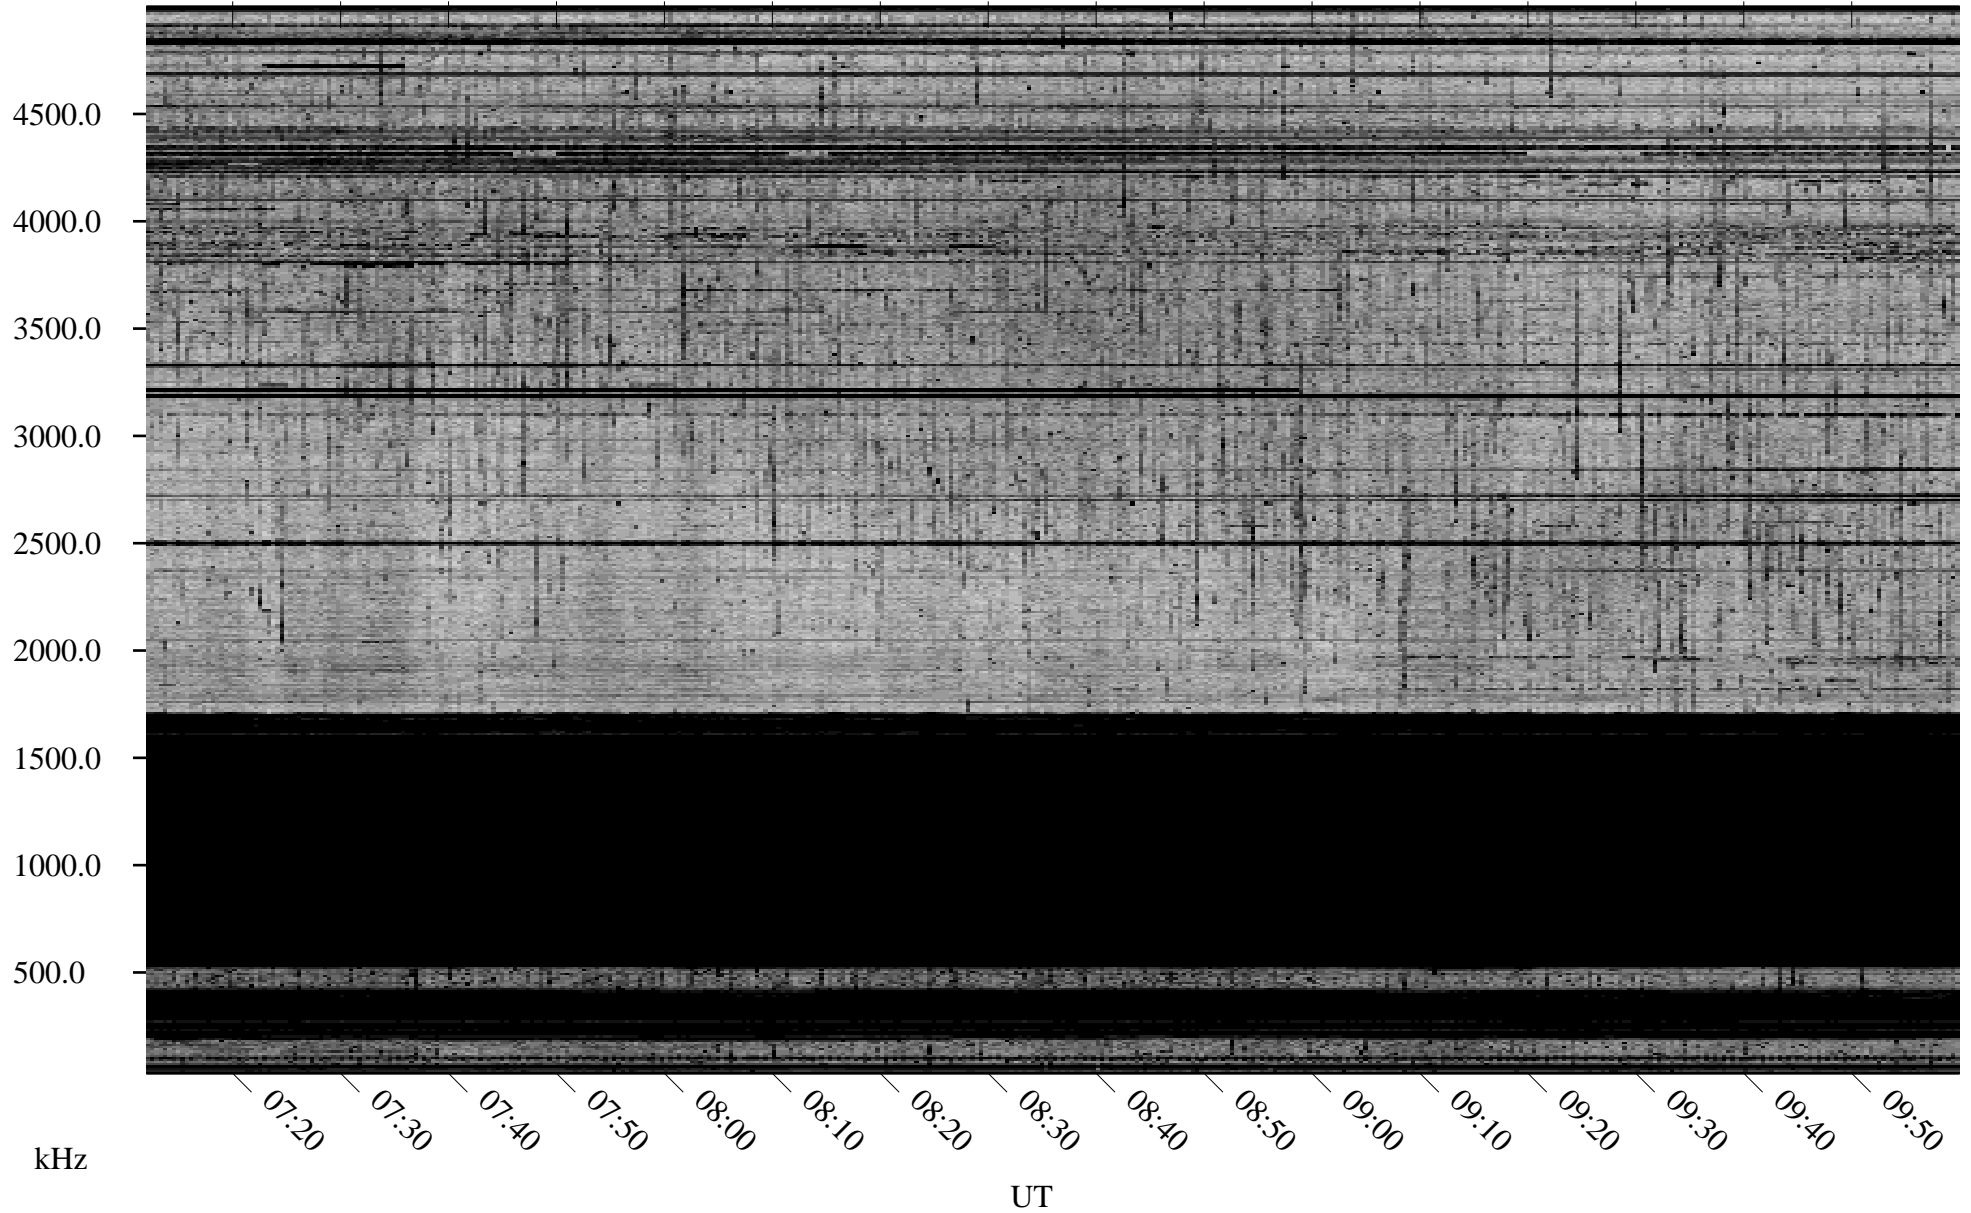

# 03/18/2010 Churchill, Manitoba

Linear Scale    Black = 161    White = 15

ch10076l.r00SUm max\_12

Page 4

# 03/18/2010 Churchill, Manitoba

Linear Scale    Black = 161    White = 15

ch10076l.r00SUm max\_12

Page 5

# 03/18/2010 Churchill, Manitoba

Linear Scale    Black = 161    White = 15

ch10076l.r00SUM max\_12

Page 6