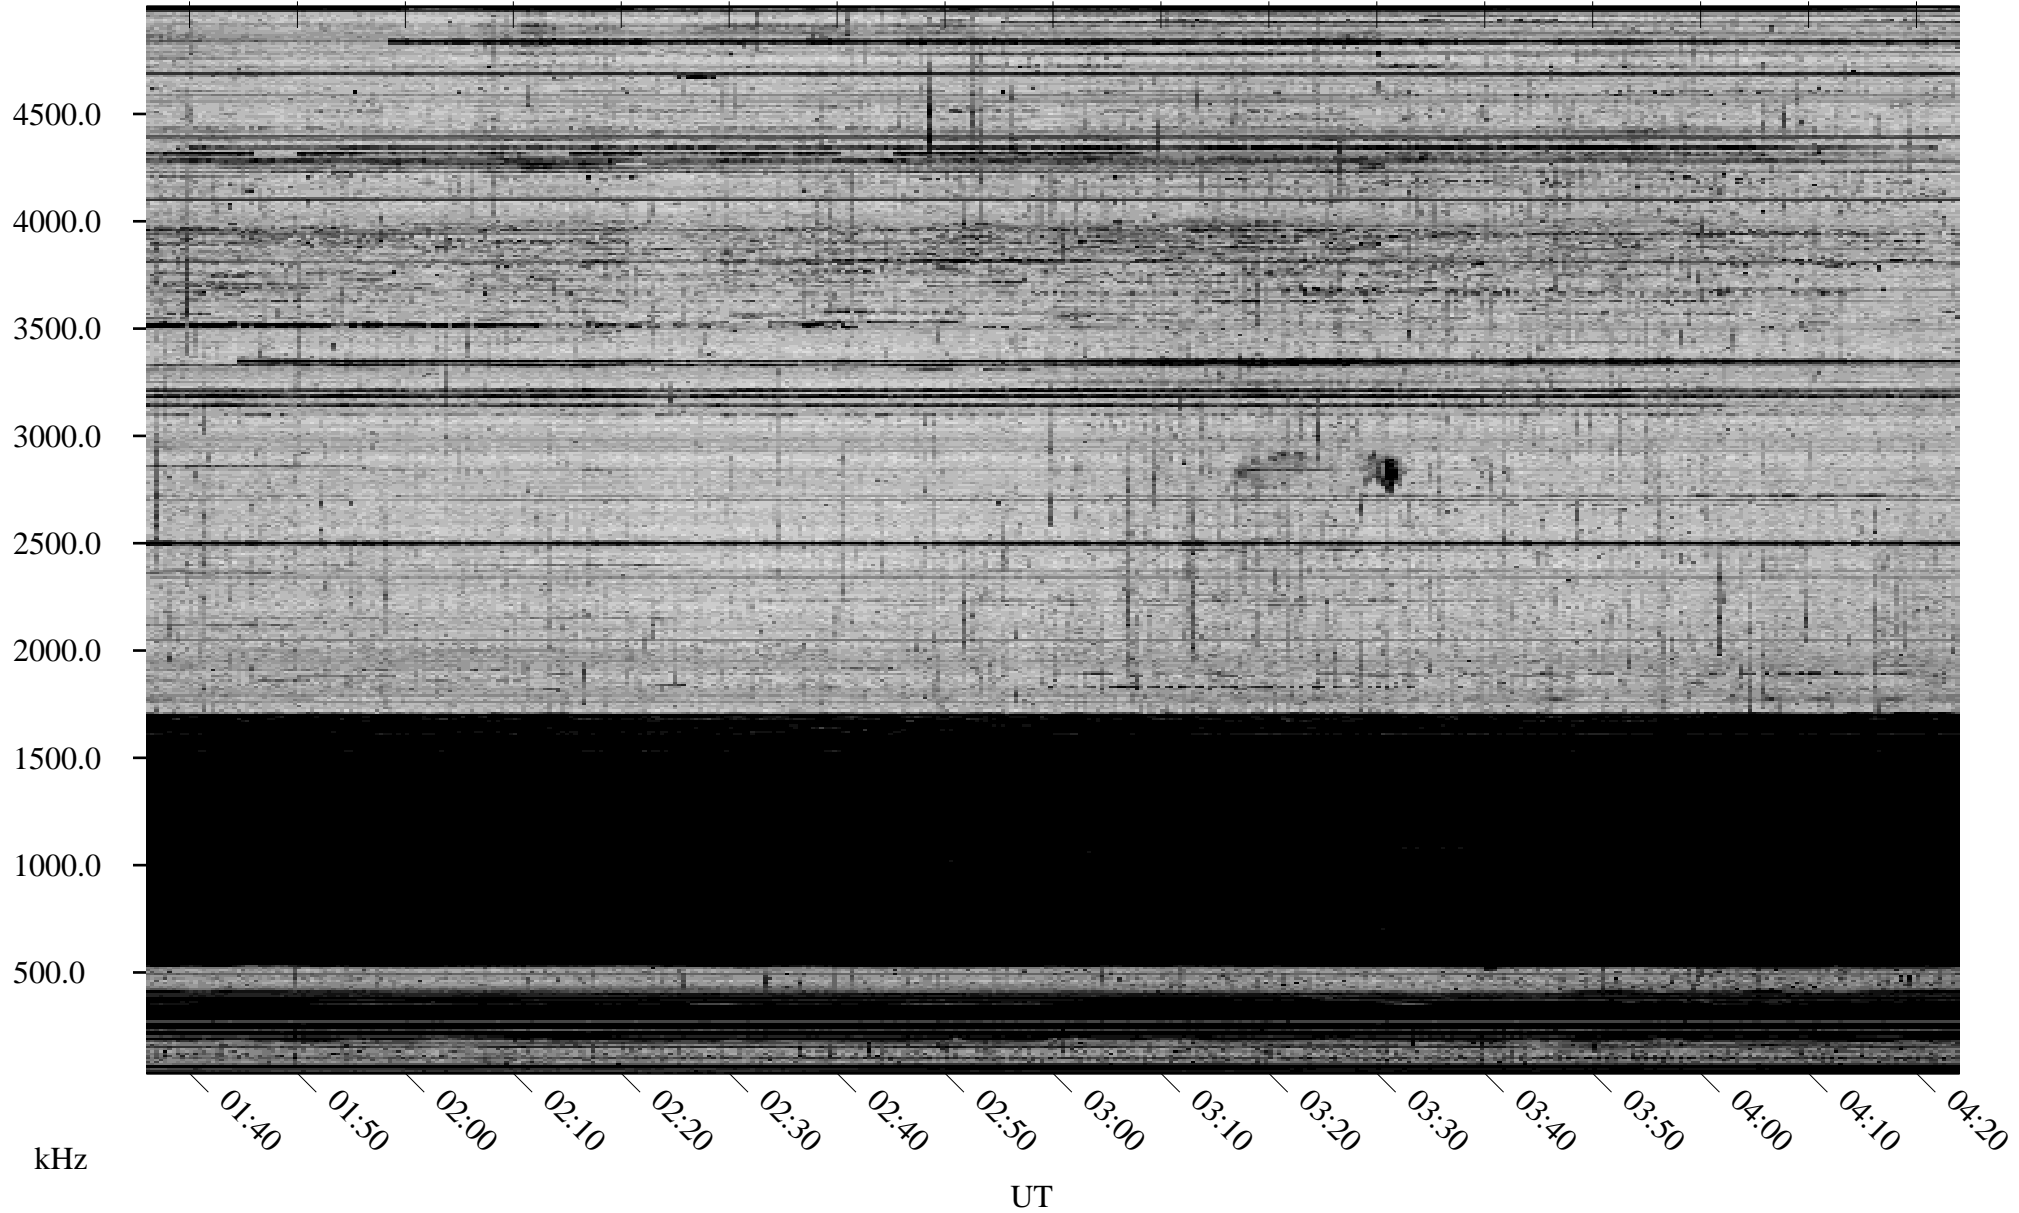

# 03/17/2010 Churchill, Manitoba

Linear Scale    Black = 161    White = 15

ch10076l.r00SUm max\_12

Page 1

# 03/17/2010 Churchill, Manitoba

Linear Scale    Black = 161    White = 15

ch10076l.r00SUm max\_12

Page 2

# 03/18/2010 Churchill, Manitoba

Linear Scale    Black = 161    White = 15

ch10076l.r00SUm max\_12

Page 3

# 03/18/2010 Churchill, Manitoba

Linear Scale    Black = 161    White = 15

ch10076l.r00SUm max\_12

Page 4