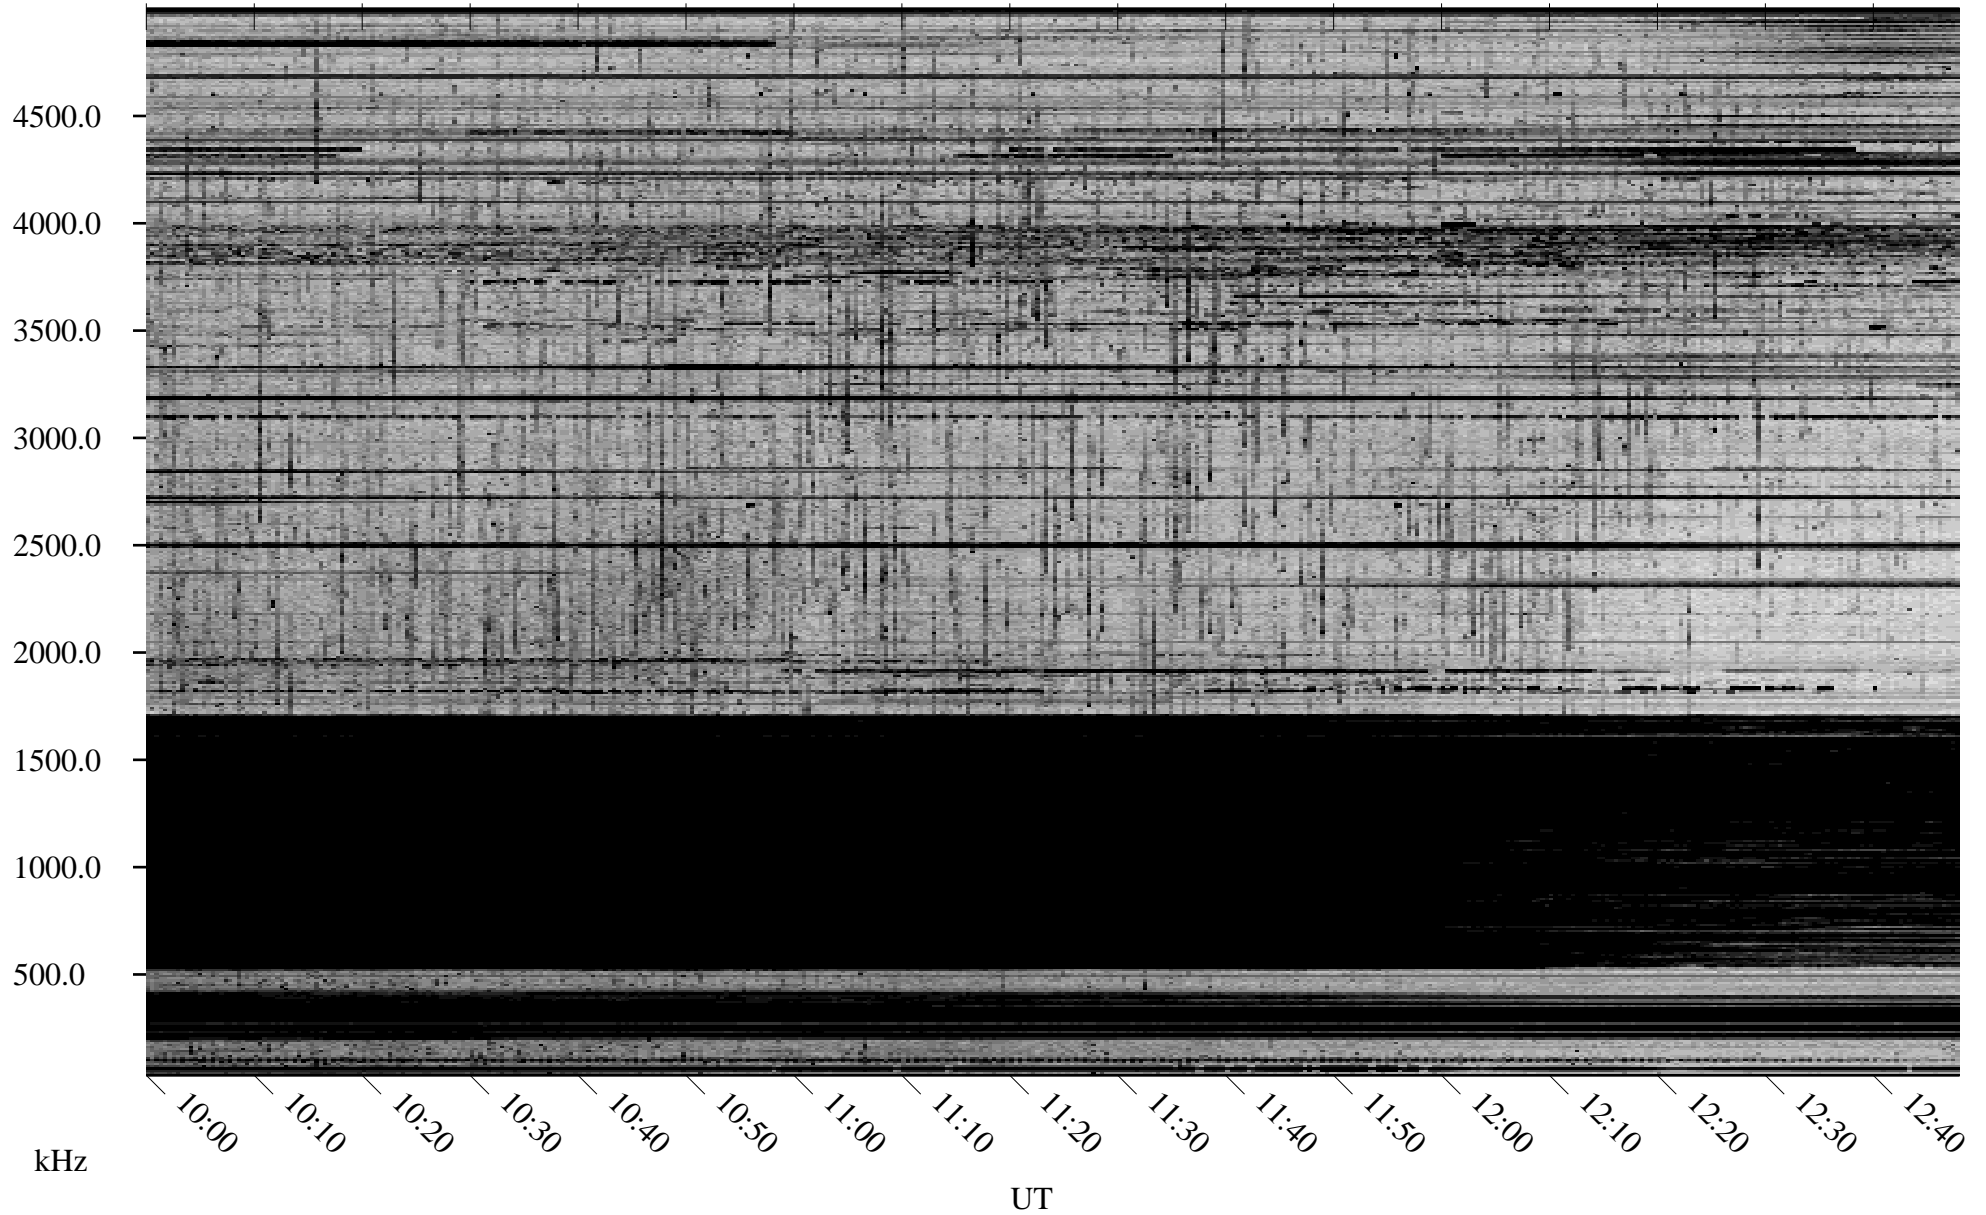

# 03/18/2010 Churchill, Manitoba

Linear Scale    Black = 161    White = 15

ch10076l.r00SUm max\_12

Page 5

# 03/18/2010 Churchill, Manitoba

Linear Scale    Black = 161    White = 15

ch10076l.r00SUM max\_12

Page 6