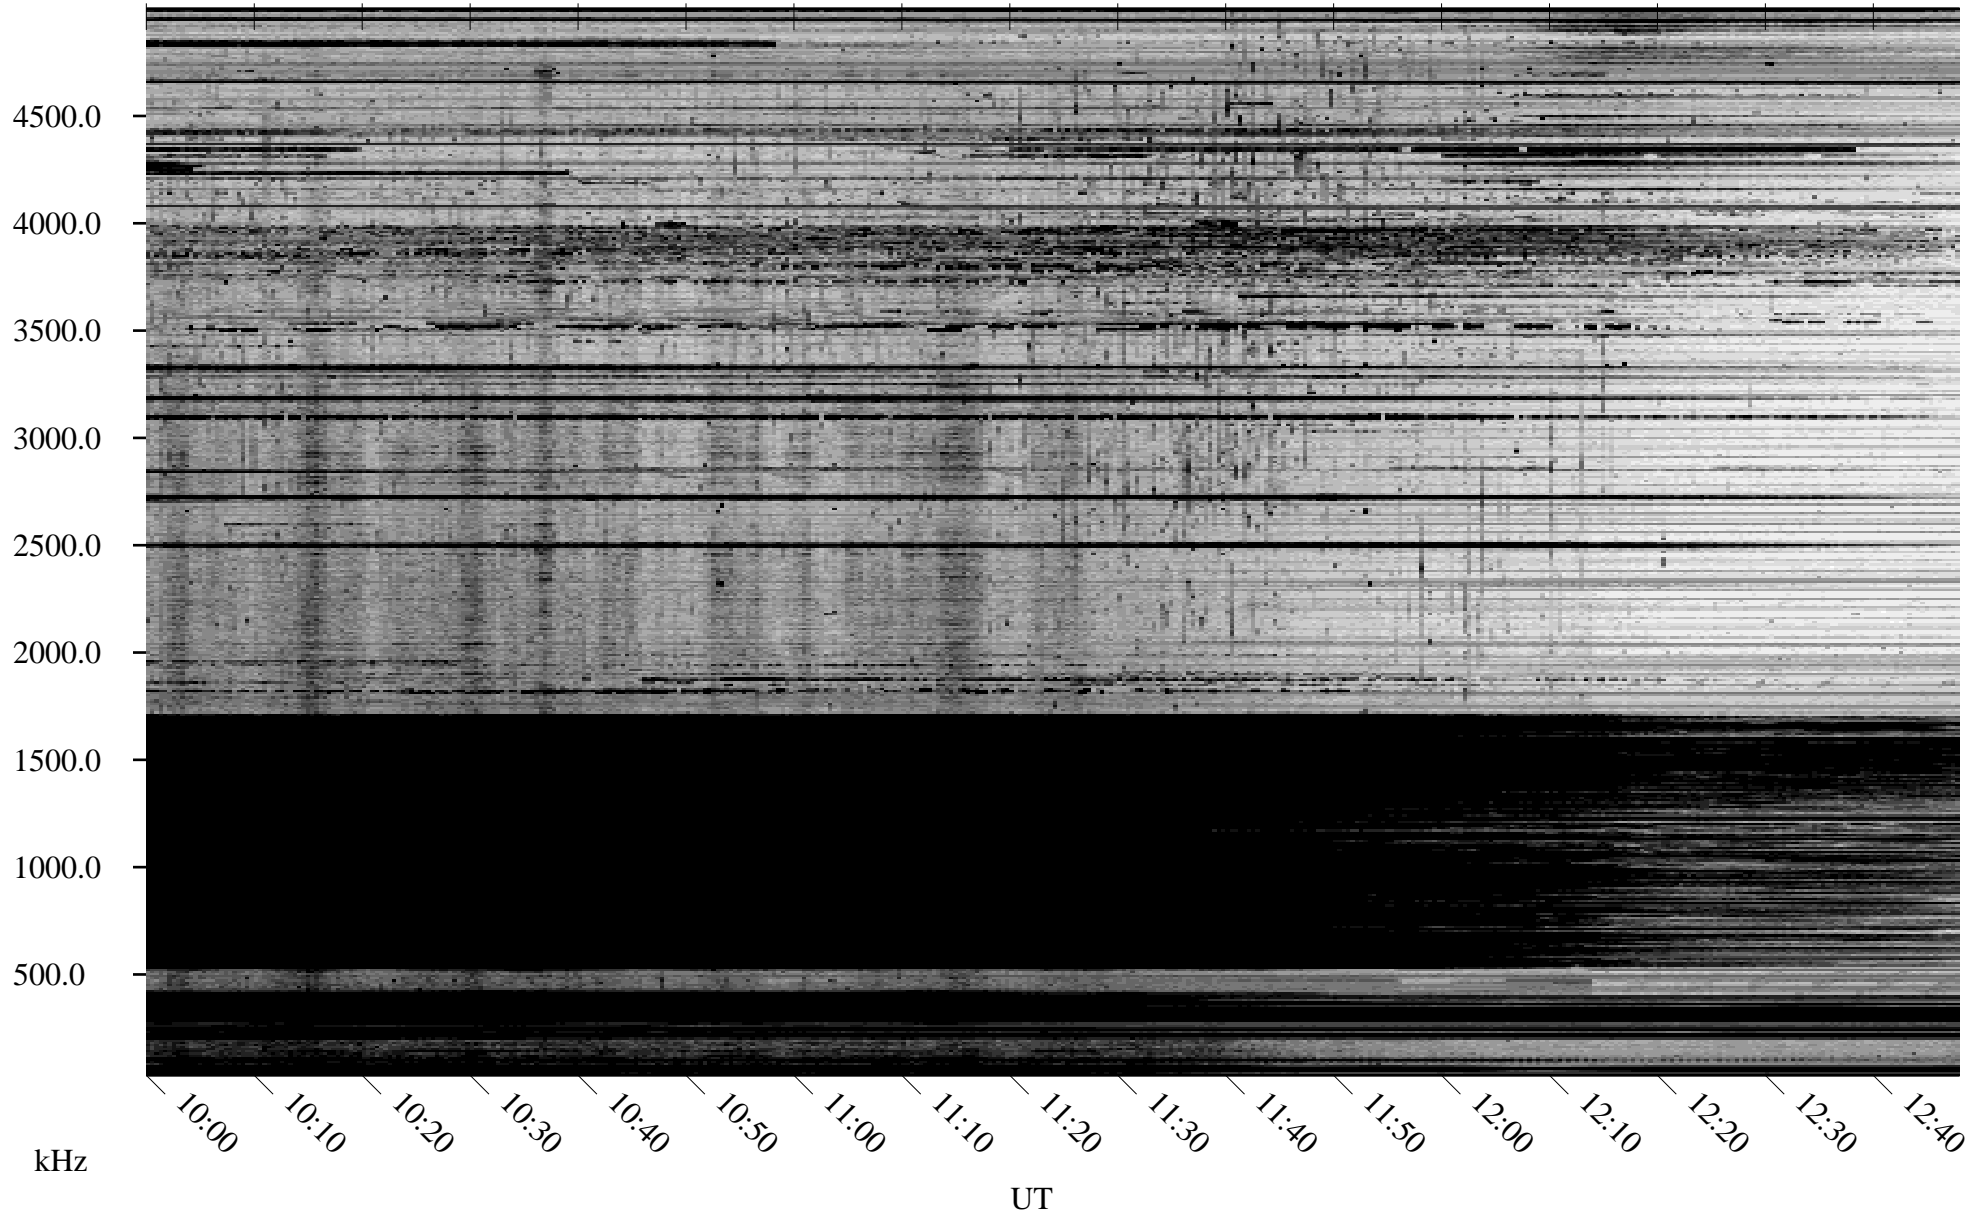

03/23/2010 Churchill, Manitoba

Linear Scale Black = 161 White = 15

ch10082l.r01SUm max_12

Page 1

03/23/2010 Churchill, Manitoba

Linear Scale Black = 161 White = 15

ch10082l.r01SUm max_12

Page 2

03/24/2010 Churchill, Manitoba

Linear Scale Black = 161 White = 15

ch10082l.r01SUm max_12

Page 3

03/24/2010 Churchill, Manitoba

Linear Scale Black = 161 White = 15

ch10082l.r01SUm max_12

Page 4

03/24/2010 Churchill, Manitoba

Linear Scale Black = 161 White = 15

ch10082l.r01SUm max_12

Page 5

03/24/2010 Churchill, Manitoba

Linear Scale Black = 161 White = 15

ch10082l.r01SUm max_12

Page 6

03/24/2010 Churchill, Manitoba

Linear Scale Black = 161 White = 15

ch10082l.r01SUm max_12

Page 7

03/24/2010 Churchill, Manitoba

Linear Scale Black = 161 White = 15

ch10082l.r01SUm max_12

Page 8