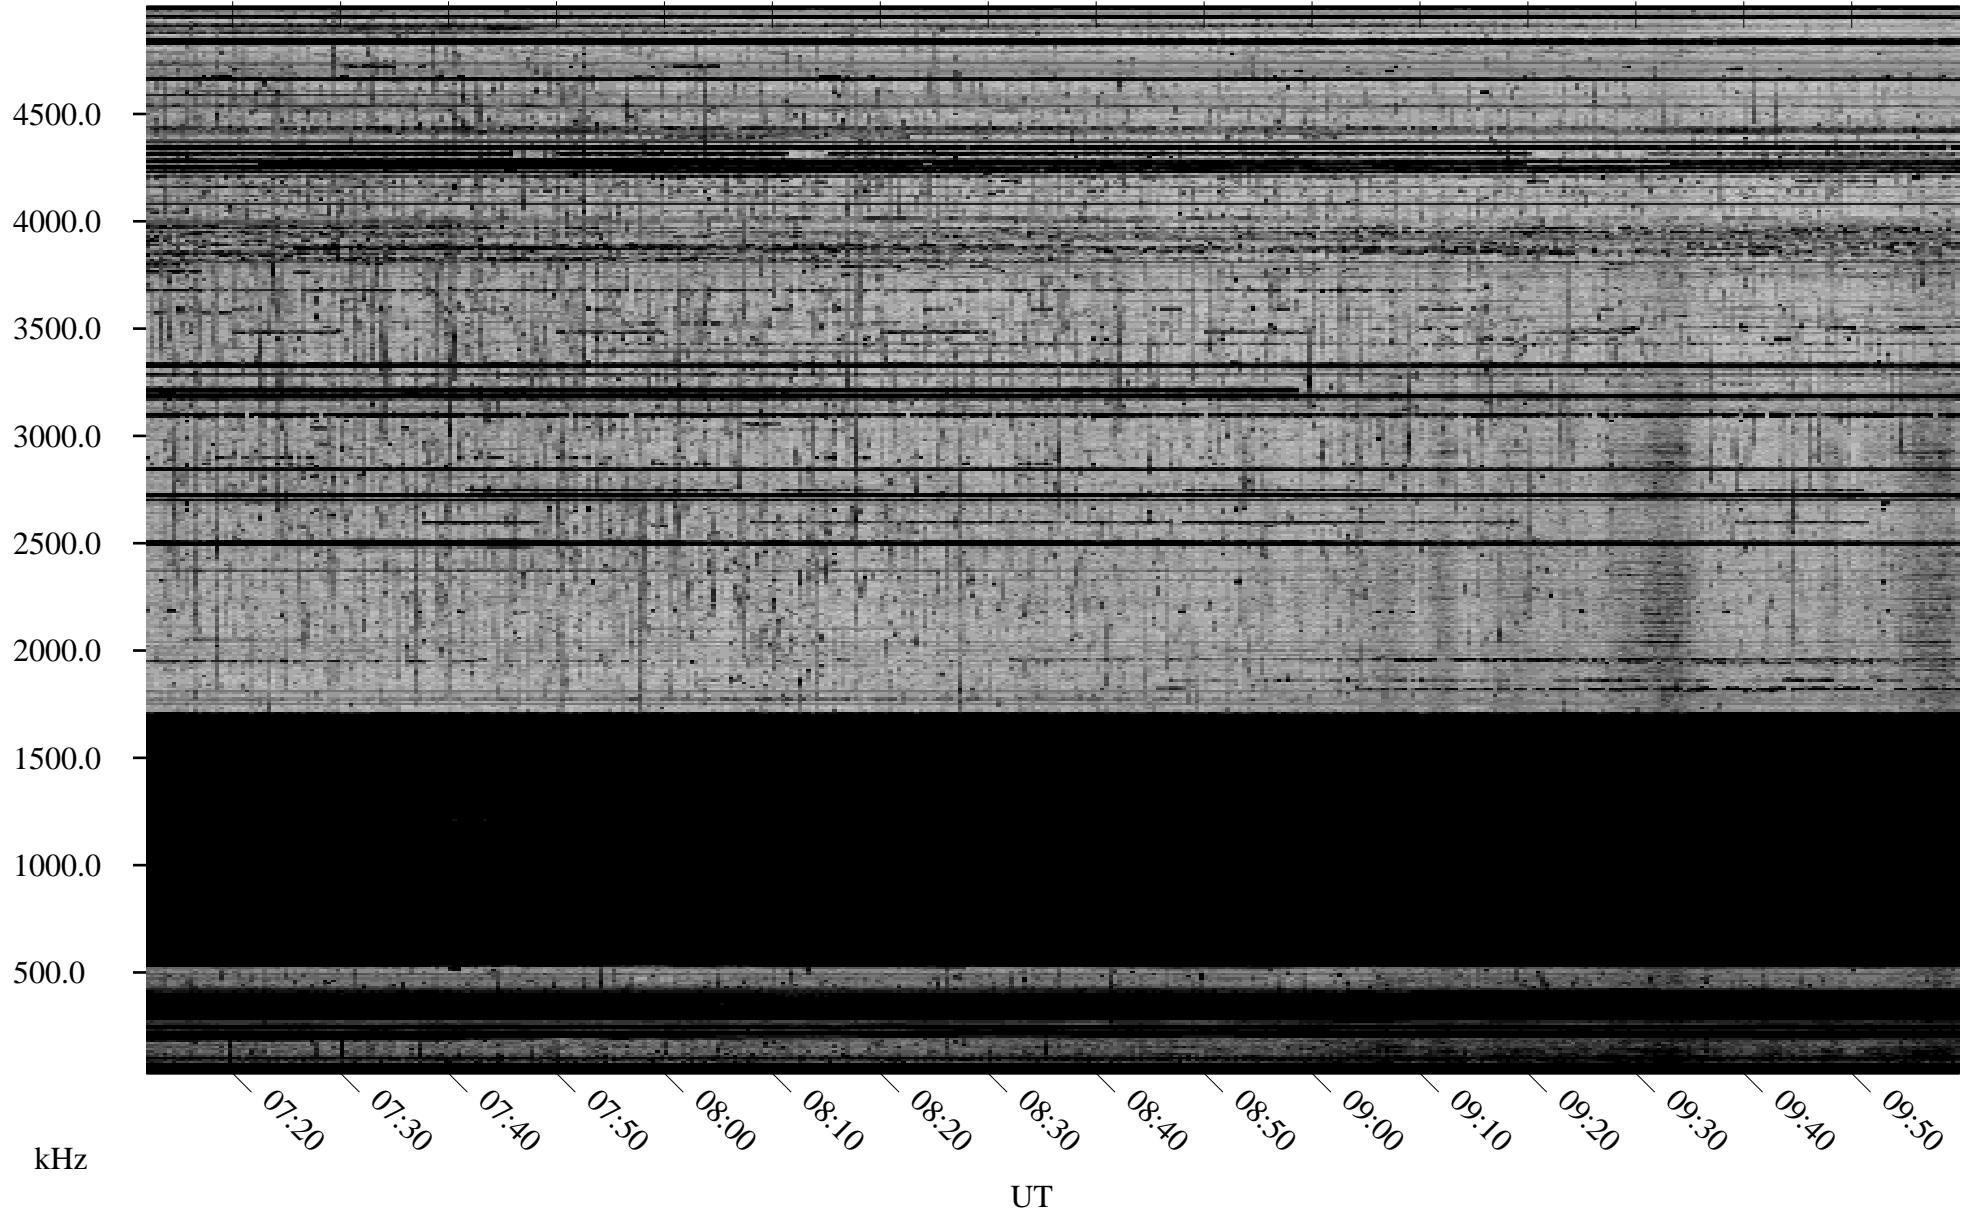

03/23/2010 Churchill, Manitoba

Linear Scale Black = 161 White = 15

ch10082l.r01SUm max_12

Page 1

03/23/2010 Churchill, Manitoba

Linear Scale Black = 161 White = 15

ch10082l.r01SUm max_12

Page 2

03/24/2010 Churchill, Manitoba

Linear Scale Black = 161 White = 15

ch10082l.r01SUm max_12

Page 3

03/24/2010 Churchill, Manitoba

Linear Scale Black = 161 White = 15

ch10082l.r01SUm max_12

Page 4

03/24/2010 Churchill, Manitoba

Linear Scale Black = 161 White = 15

ch10082l.r01SUm max_12

Page 5

03/24/2010 Churchill, Manitoba

Linear Scale Black = 161 White = 15

ch10082l.r01SUm max_12

Page 6

03/24/2010 Churchill, Manitoba

Linear Scale Black = 161 White = 15

ch10082l.r01SUm max_12

Page 7

03/24/2010 Churchill, Manitoba

Linear Scale Black = 161 White = 15

ch10082l.r01SUm max_12

Page 8