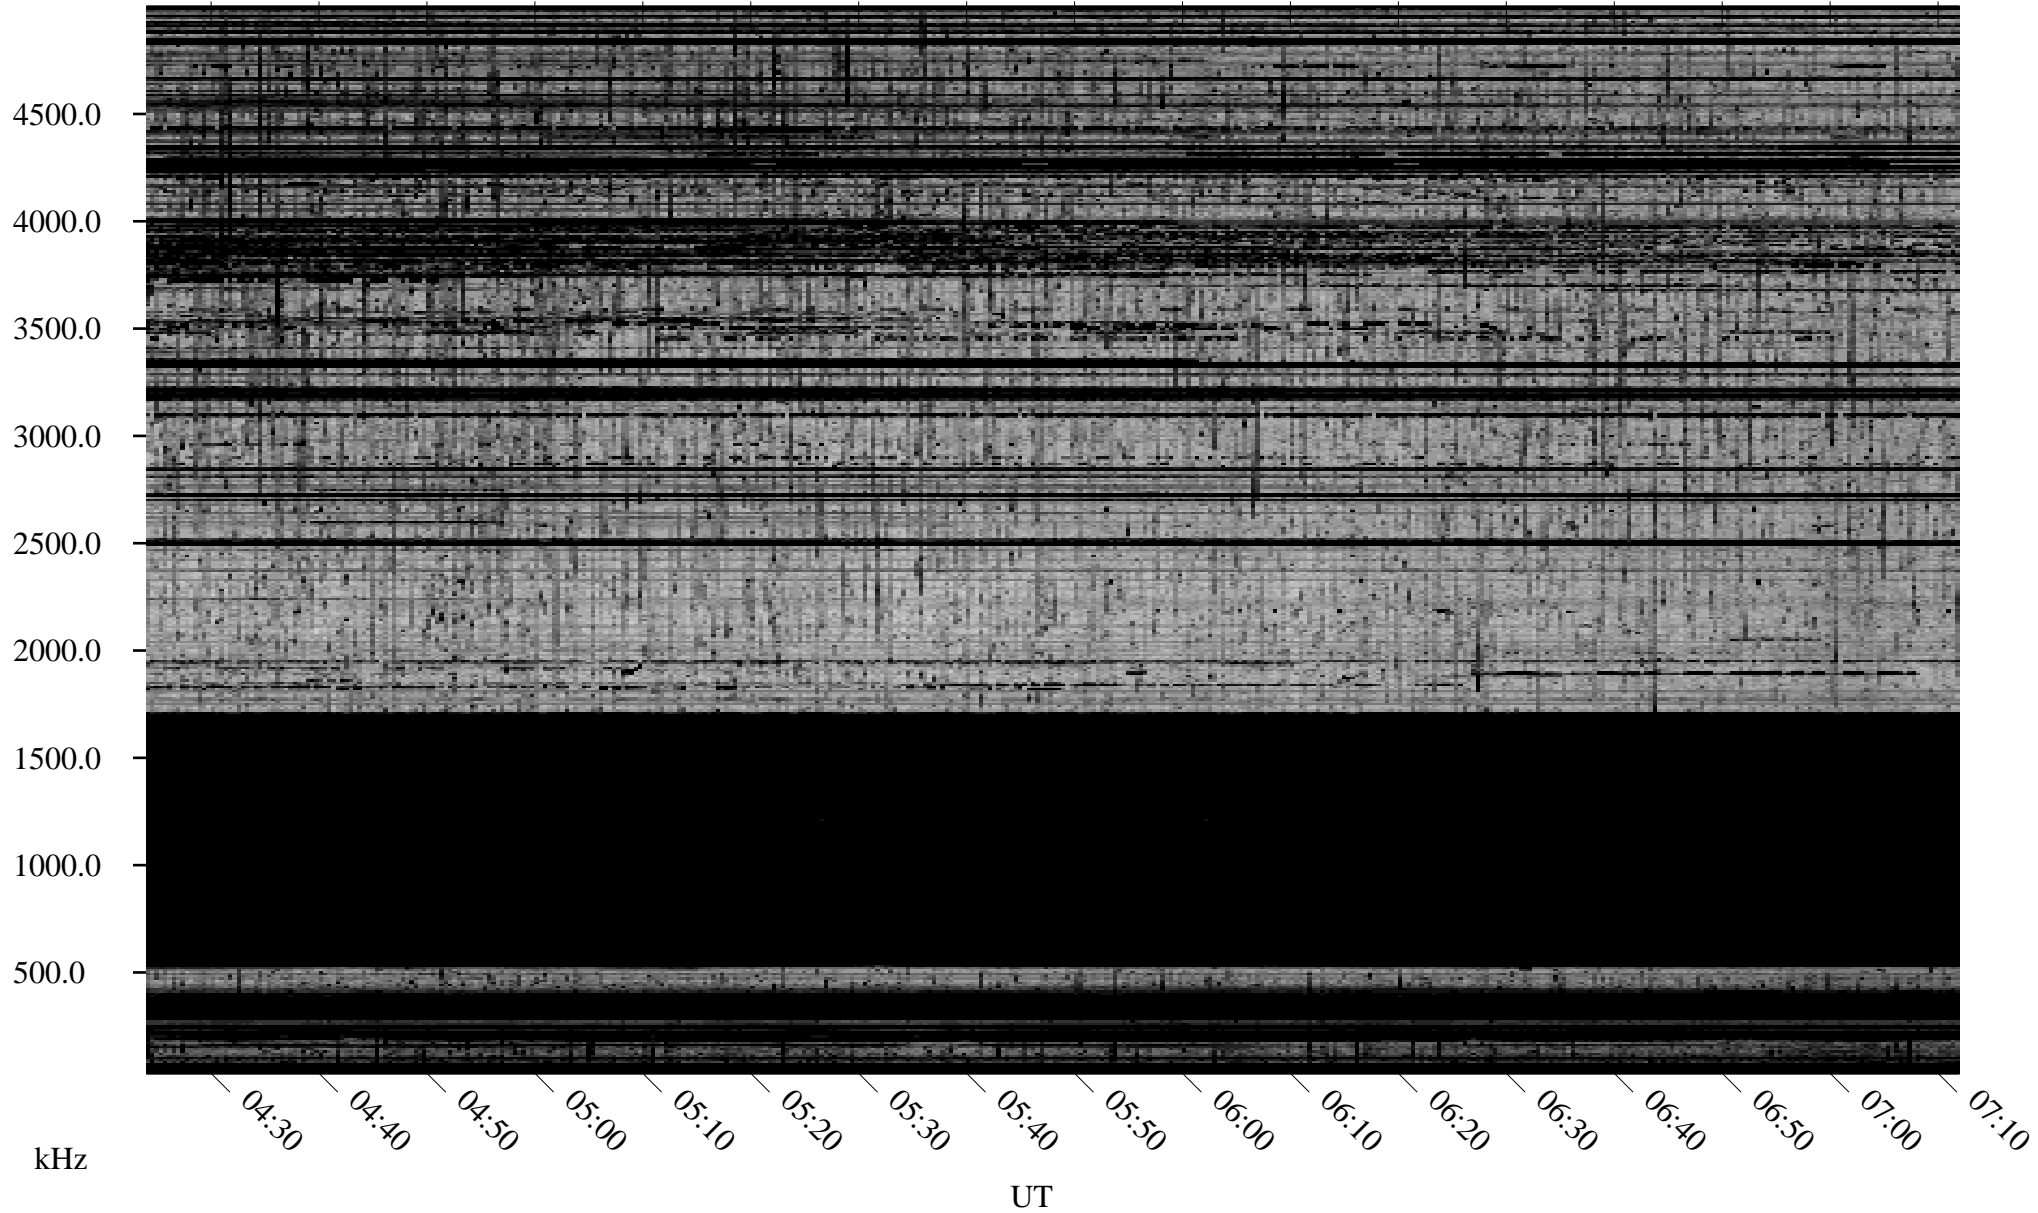

03/23/2010 Churchill, Manitoba

Linear Scale Black = 161 White = 15

ch10082l.r01SUm max_12

Page 1

03/23/2010 Churchill, Manitoba

Linear Scale Black = 161 White = 15

ch10082l.r01SUm max_12

Page 2

03/24/2010 Churchill, Manitoba

Linear Scale Black = 161 White = 15

ch10082l.r01SUm max_12

Page 3

03/24/2010 Churchill, Manitoba

Linear Scale Black = 161 White = 15

ch10082l.r01SUm max_12

Page 4

03/24/2010 Churchill, Manitoba

Linear Scale Black = 161 White = 15

ch10082l.r01SUm max_12

Page 5

03/24/2010 Churchill, Manitoba

Linear Scale Black = 161 White = 15

ch10082l.r01SUm max_12

Page 6

03/24/2010 Churchill, Manitoba

Linear Scale Black = 161 White = 15

ch10082l.r01SUm max_12

Page 7

03/24/2010 Churchill, Manitoba

Linear Scale Black = 161 White = 15

ch10082l.r01SUm max_12

Page 8