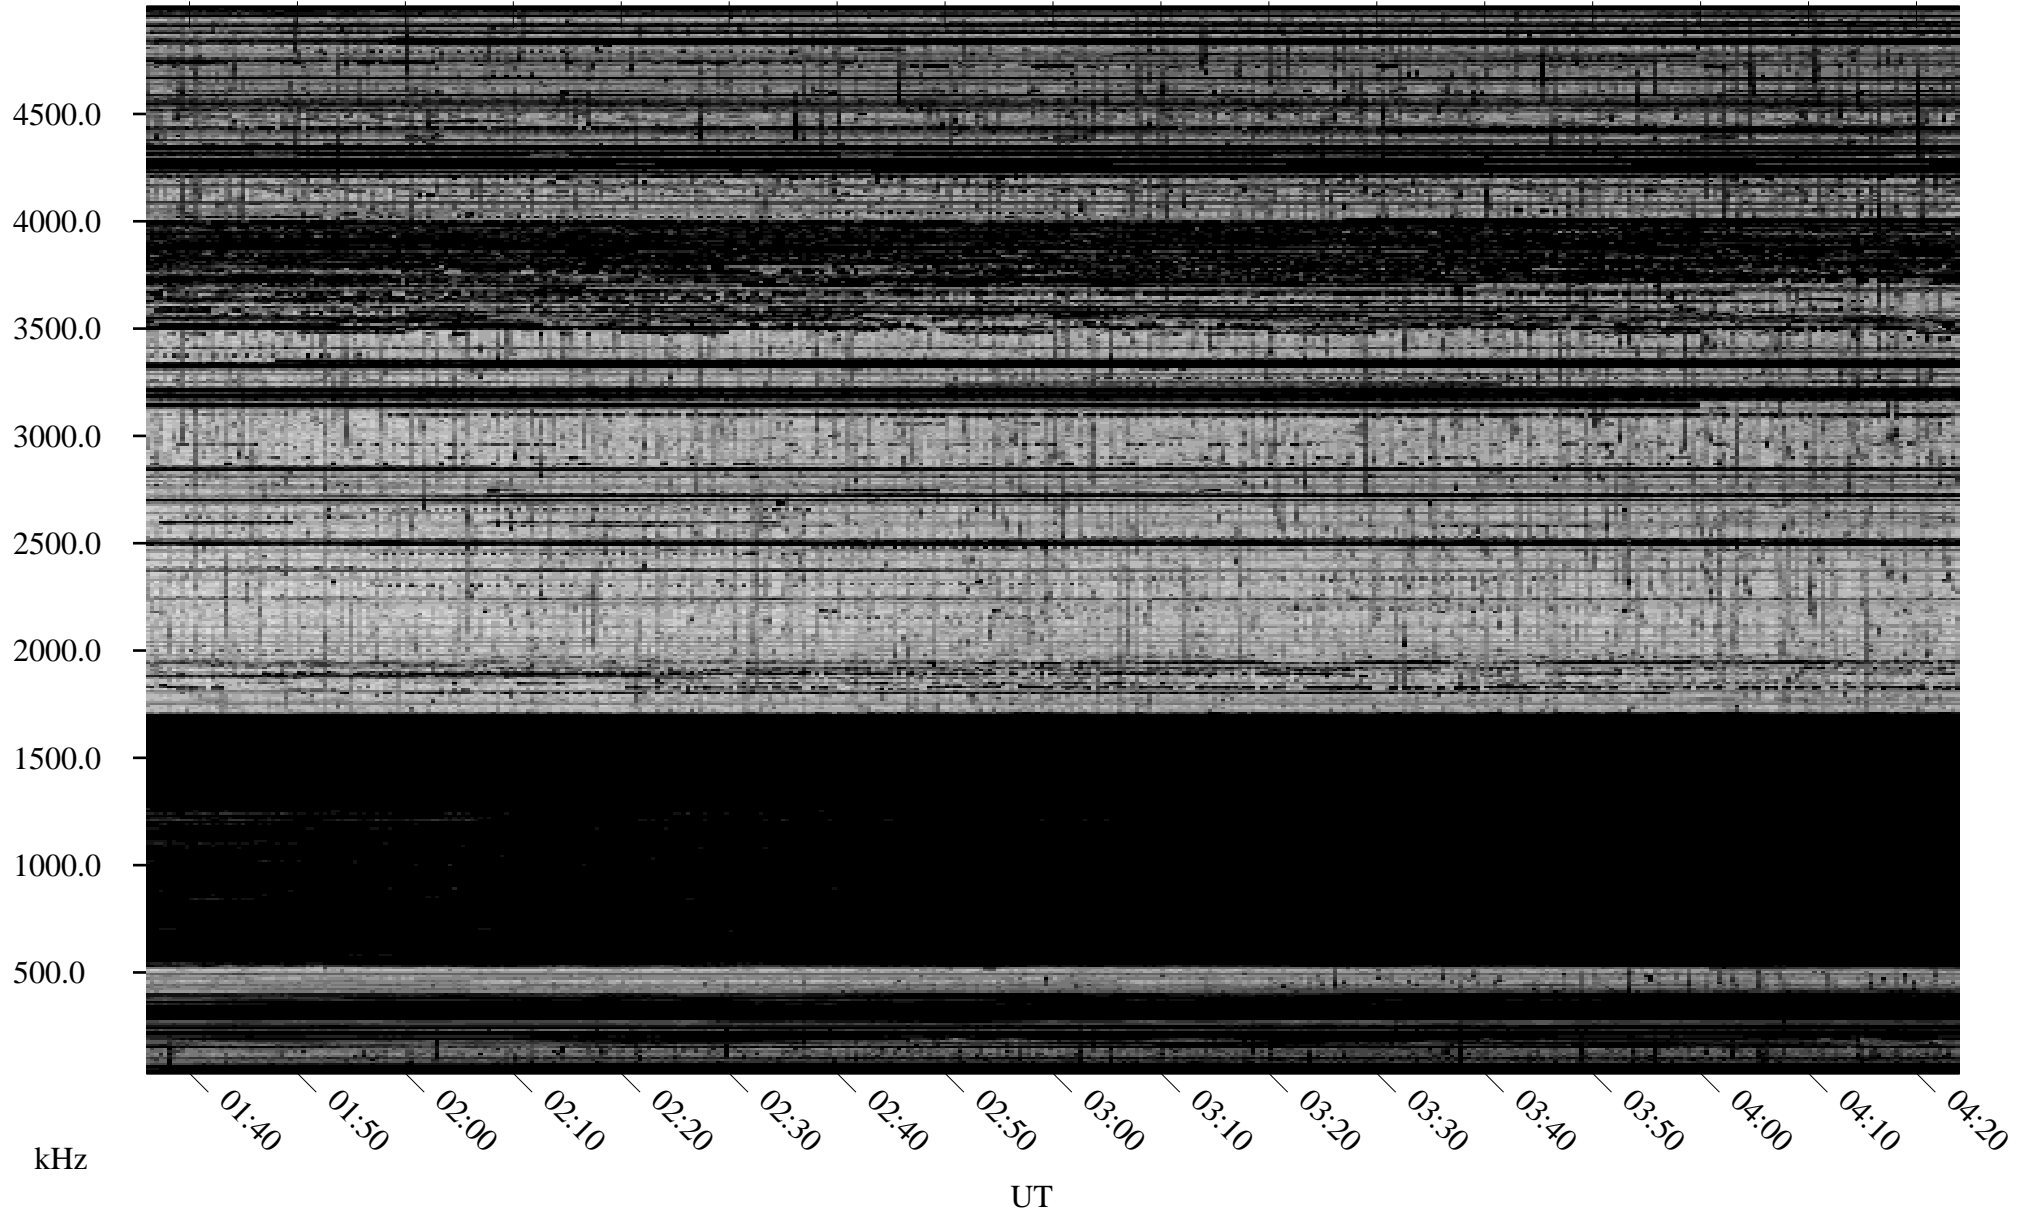

03/23/2010 Churchill, Manitoba

Linear Scale Black = 161 White = 15

ch10082l.r01SUm max_12

Page 1

03/23/2010 Churchill, Manitoba

Linear Scale Black = 161 White = 15

ch10082l.r01SUm max_12

Page 2

03/24/2010 Churchill, Manitoba

Linear Scale Black = 161 White = 15

ch10082l.r01SUm max_12

Page 3

03/24/2010 Churchill, Manitoba

Linear Scale Black = 161 White = 15

ch10082l.r01SUm max_12

Page 4

03/24/2010 Churchill, Manitoba

Linear Scale Black = 161 White = 15

ch10082l.r01SUm max_12

Page 5

03/24/2010 Churchill, Manitoba

Linear Scale Black = 161 White = 15

ch10082l.r01SUm max_12

Page 6

03/24/2010 Churchill, Manitoba

Linear Scale Black = 161 White = 15

ch10082l.r01SUm max_12

Page 7

03/24/2010 Churchill, Manitoba

Linear Scale Black = 161 White = 15

ch10082l.r01SUm max_12

Page 8