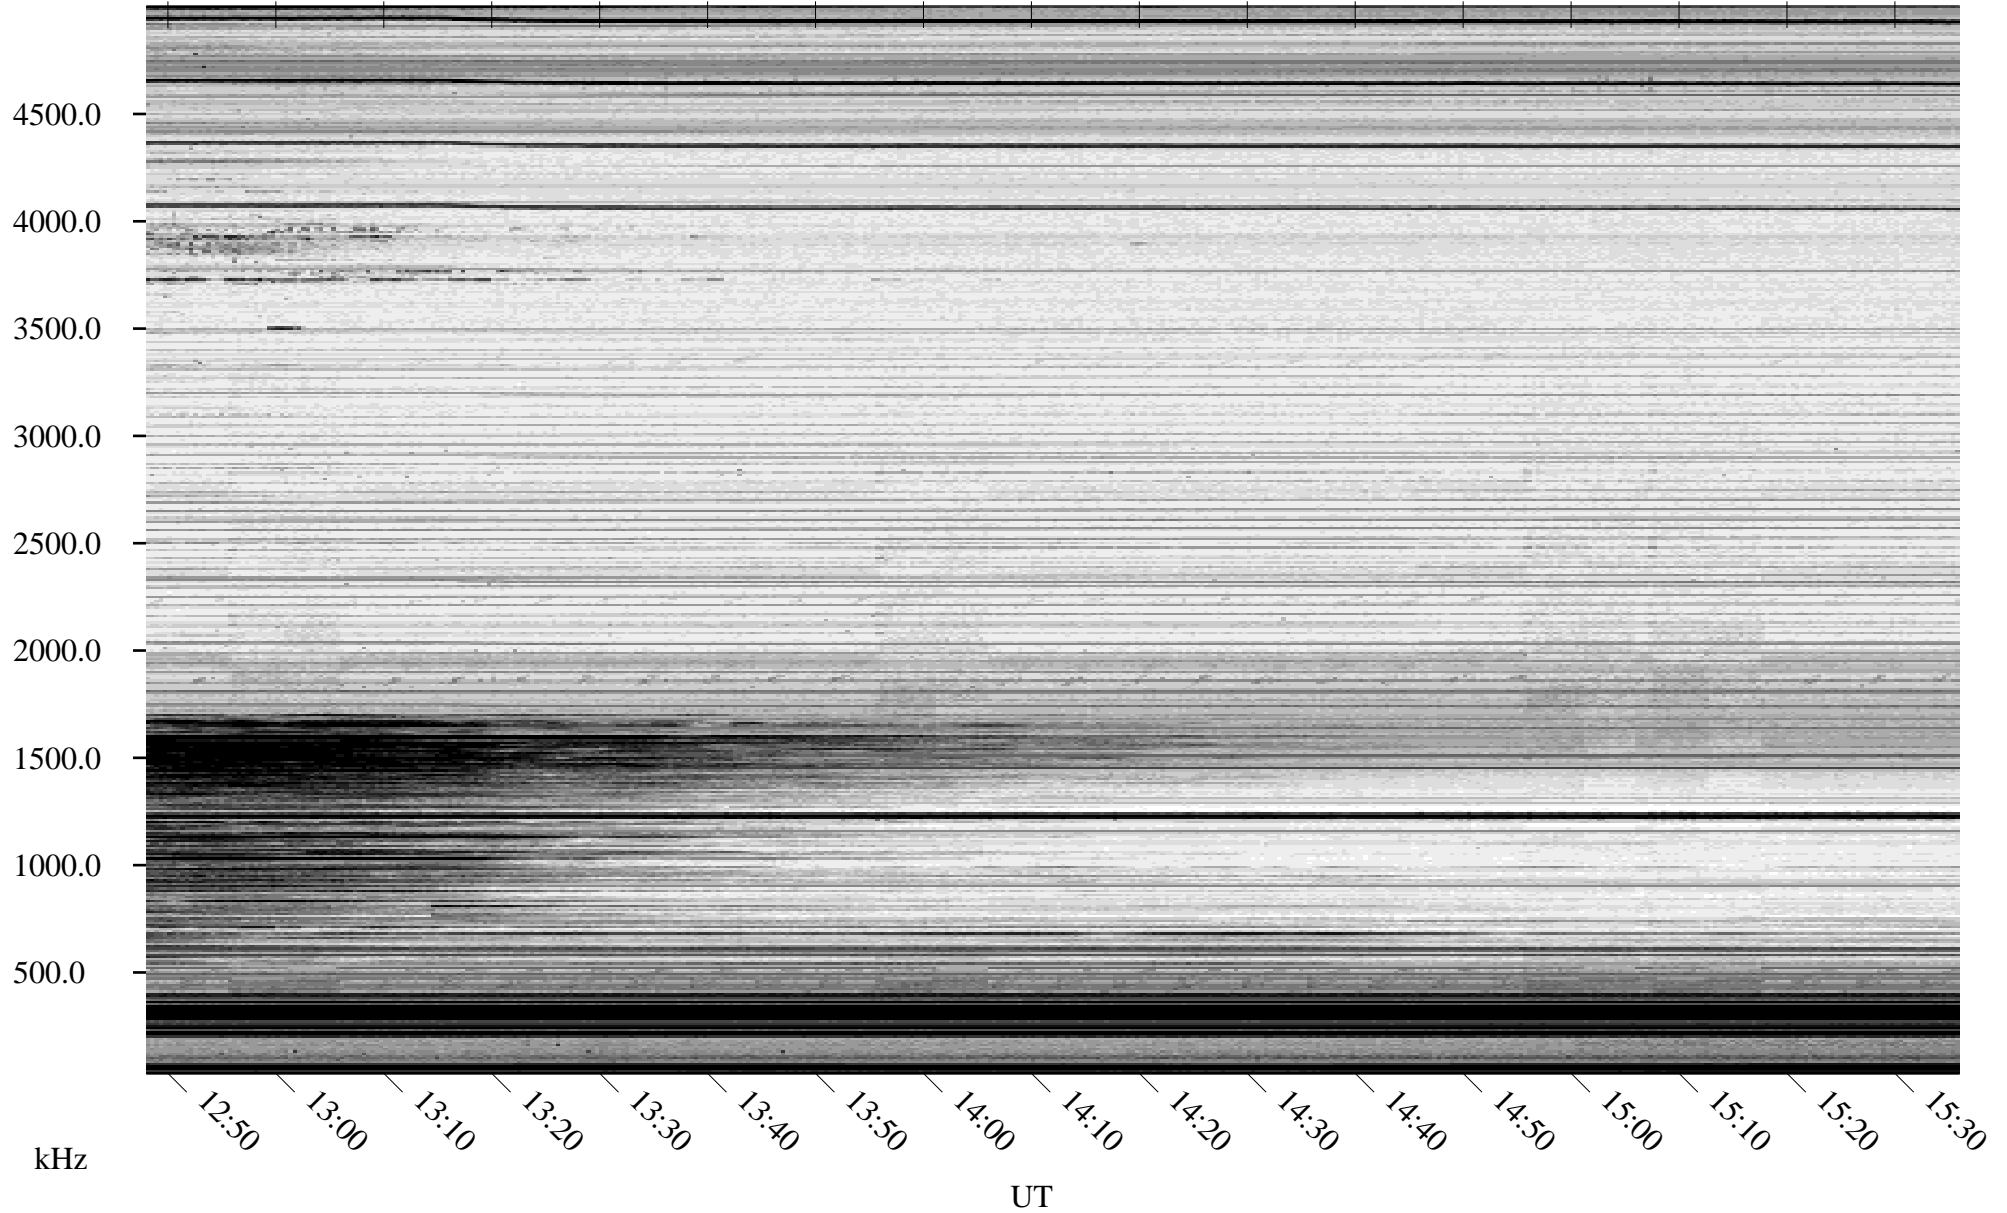

03/23/2010 Churchill, Manitoba

Linear Scale Black = 161 White = 15

ch10082l.r01SUm max_12

Page 1

03/23/2010 Churchill, Manitoba

Linear Scale Black = 161 White = 15

ch10082l.r01SUm max_12

Page 2

03/24/2010 Churchill, Manitoba

Linear Scale Black = 161 White = 15

ch10082l.r01SUm max_12

Page 3

03/24/2010 Churchill, Manitoba

Linear Scale Black = 161 White = 15

ch10082l.r01SUm max_12

Page 4

03/24/2010 Churchill, Manitoba

Linear Scale Black = 161 White = 15

ch10082l.r01SUm max_12

Page 5

03/24/2010 Churchill, Manitoba

Linear Scale Black = 161 White = 15

ch10082l.r01SUm max_12

Page 6

03/24/2010 Churchill, Manitoba

Linear Scale Black = 161 White = 15

ch10082l.r01SUm max_12

Page 7

03/24/2010 Churchill, Manitoba

Linear Scale Black = 161 White = 15

ch10082l.r01SUm max_12

Page 8