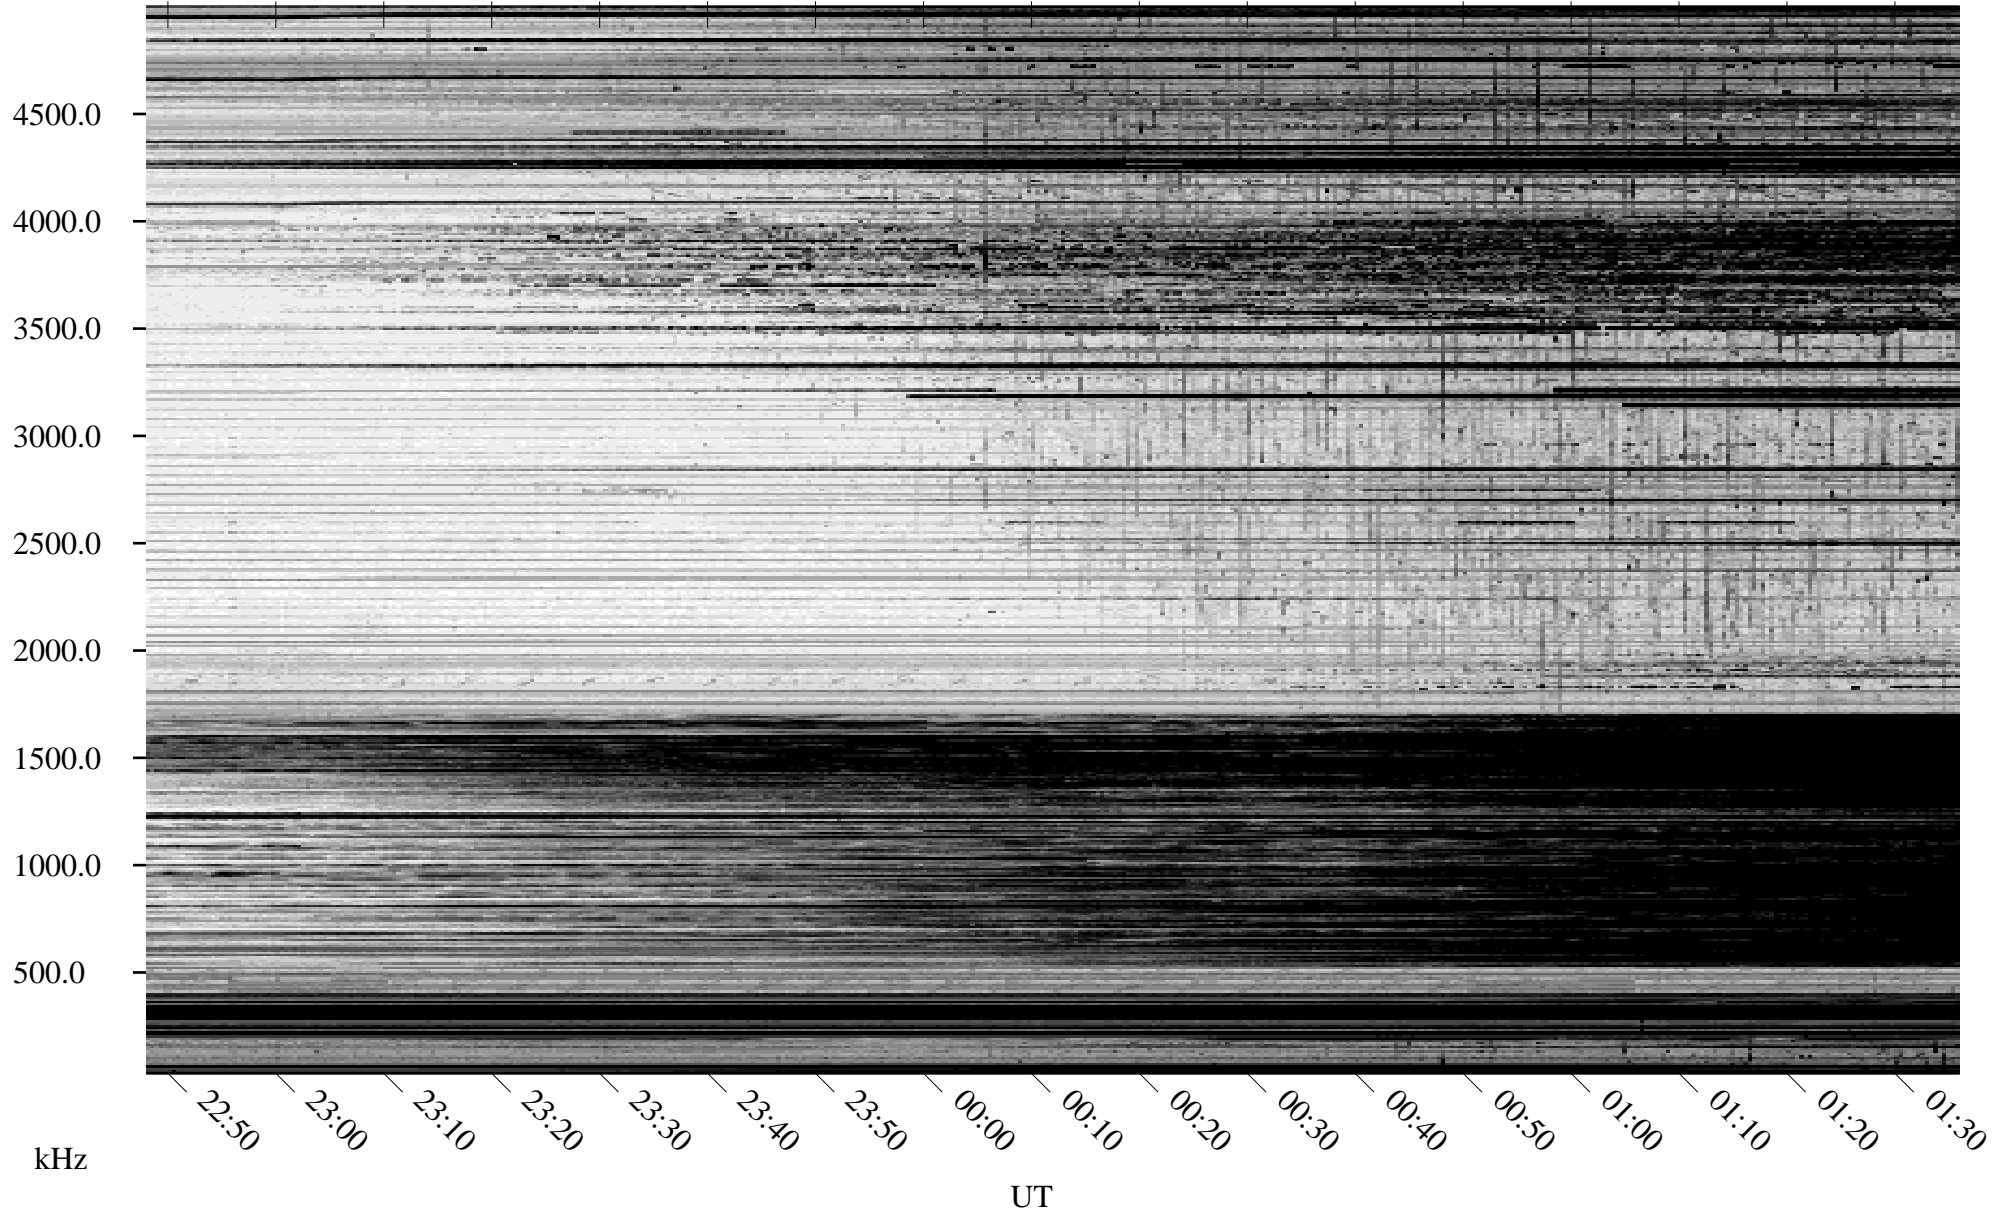

03/23/2010 Churchill, Manitoba

Linear Scale Black = 161 White = 15

ch10082l.r01SUm max_12

Page 1

03/23/2010 Churchill, Manitoba

Linear Scale Black = 161 White = 15

ch10082l.r01SUm max_12

Page 2

03/24/2010 Churchill, Manitoba

Linear Scale Black = 161 White = 15

ch10082l.r01SUm max_12

Page 3

03/24/2010 Churchill, Manitoba

Linear Scale Black = 161 White = 15

ch10082l.r01SUm max_12

Page 4

03/24/2010 Churchill, Manitoba

Linear Scale Black = 161 White = 15

ch10082l.r01SUm max_12

Page 5

03/24/2010 Churchill, Manitoba

Linear Scale Black = 161 White = 15

ch10082l.r01SUm max_12

Page 6

03/24/2010 Churchill, Manitoba

Linear Scale Black = 161 White = 15

ch10082l.r01SUm max_12

Page 7

03/24/2010 Churchill, Manitoba

Linear Scale Black = 161 White = 15

ch10082l.r01SUm max_12

Page 8