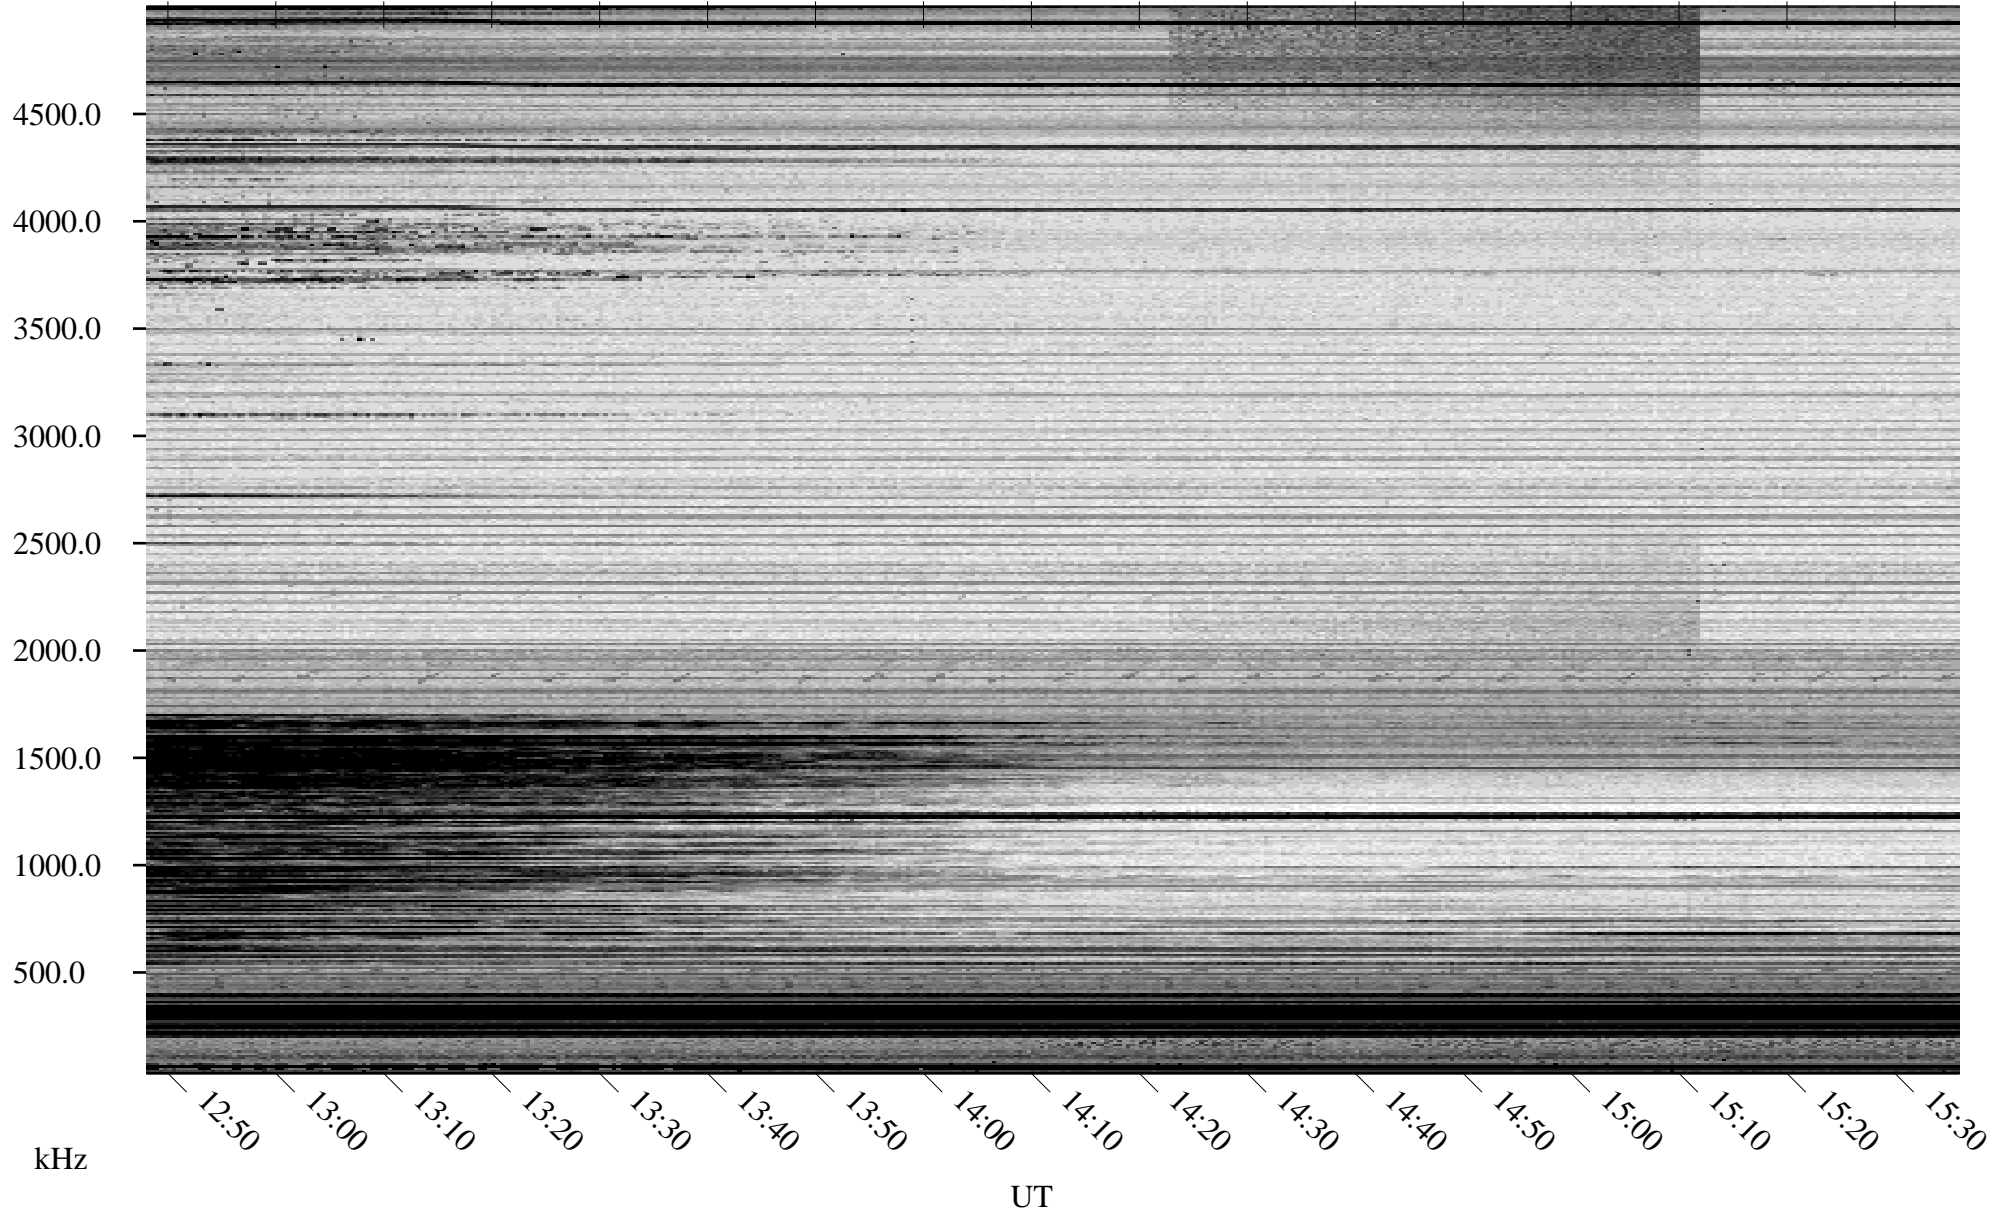

03/24/2010 Churchill, Manitoba

Linear Scale Black = 161 White = 15

ch10083l.r00SUm max_12

Page 1

03/24/2010 Churchill, Manitoba

Linear Scale Black = 161 White = 15

ch10083l.r00SUm max_12

Page 2

03/25/2010 Churchill, Manitoba

Linear Scale Black = 161 White = 15

ch10083l.r00SUm max_12

Page 3

03/25/2010 Churchill, Manitoba

Linear Scale Black = 161 White = 15

ch10083l.r00SUm max_12

Page 4

03/25/2010 Churchill, Manitoba

Linear Scale Black = 161 White = 15

ch10083l.r00SUm max_12

Page 5

03/25/2010 Churchill, Manitoba

Linear Scale Black = 161 White = 15

ch10083l.r00SUm max_12

Page 6

03/25/2010 Churchill, Manitoba

Linear Scale Black = 161 White = 15

ch10083l.r00SUm max_12

Page 7

03/25/2010 Churchill, Manitoba

Linear Scale Black = 161 White = 15

ch10083l.r00SUm max_12

Page 8