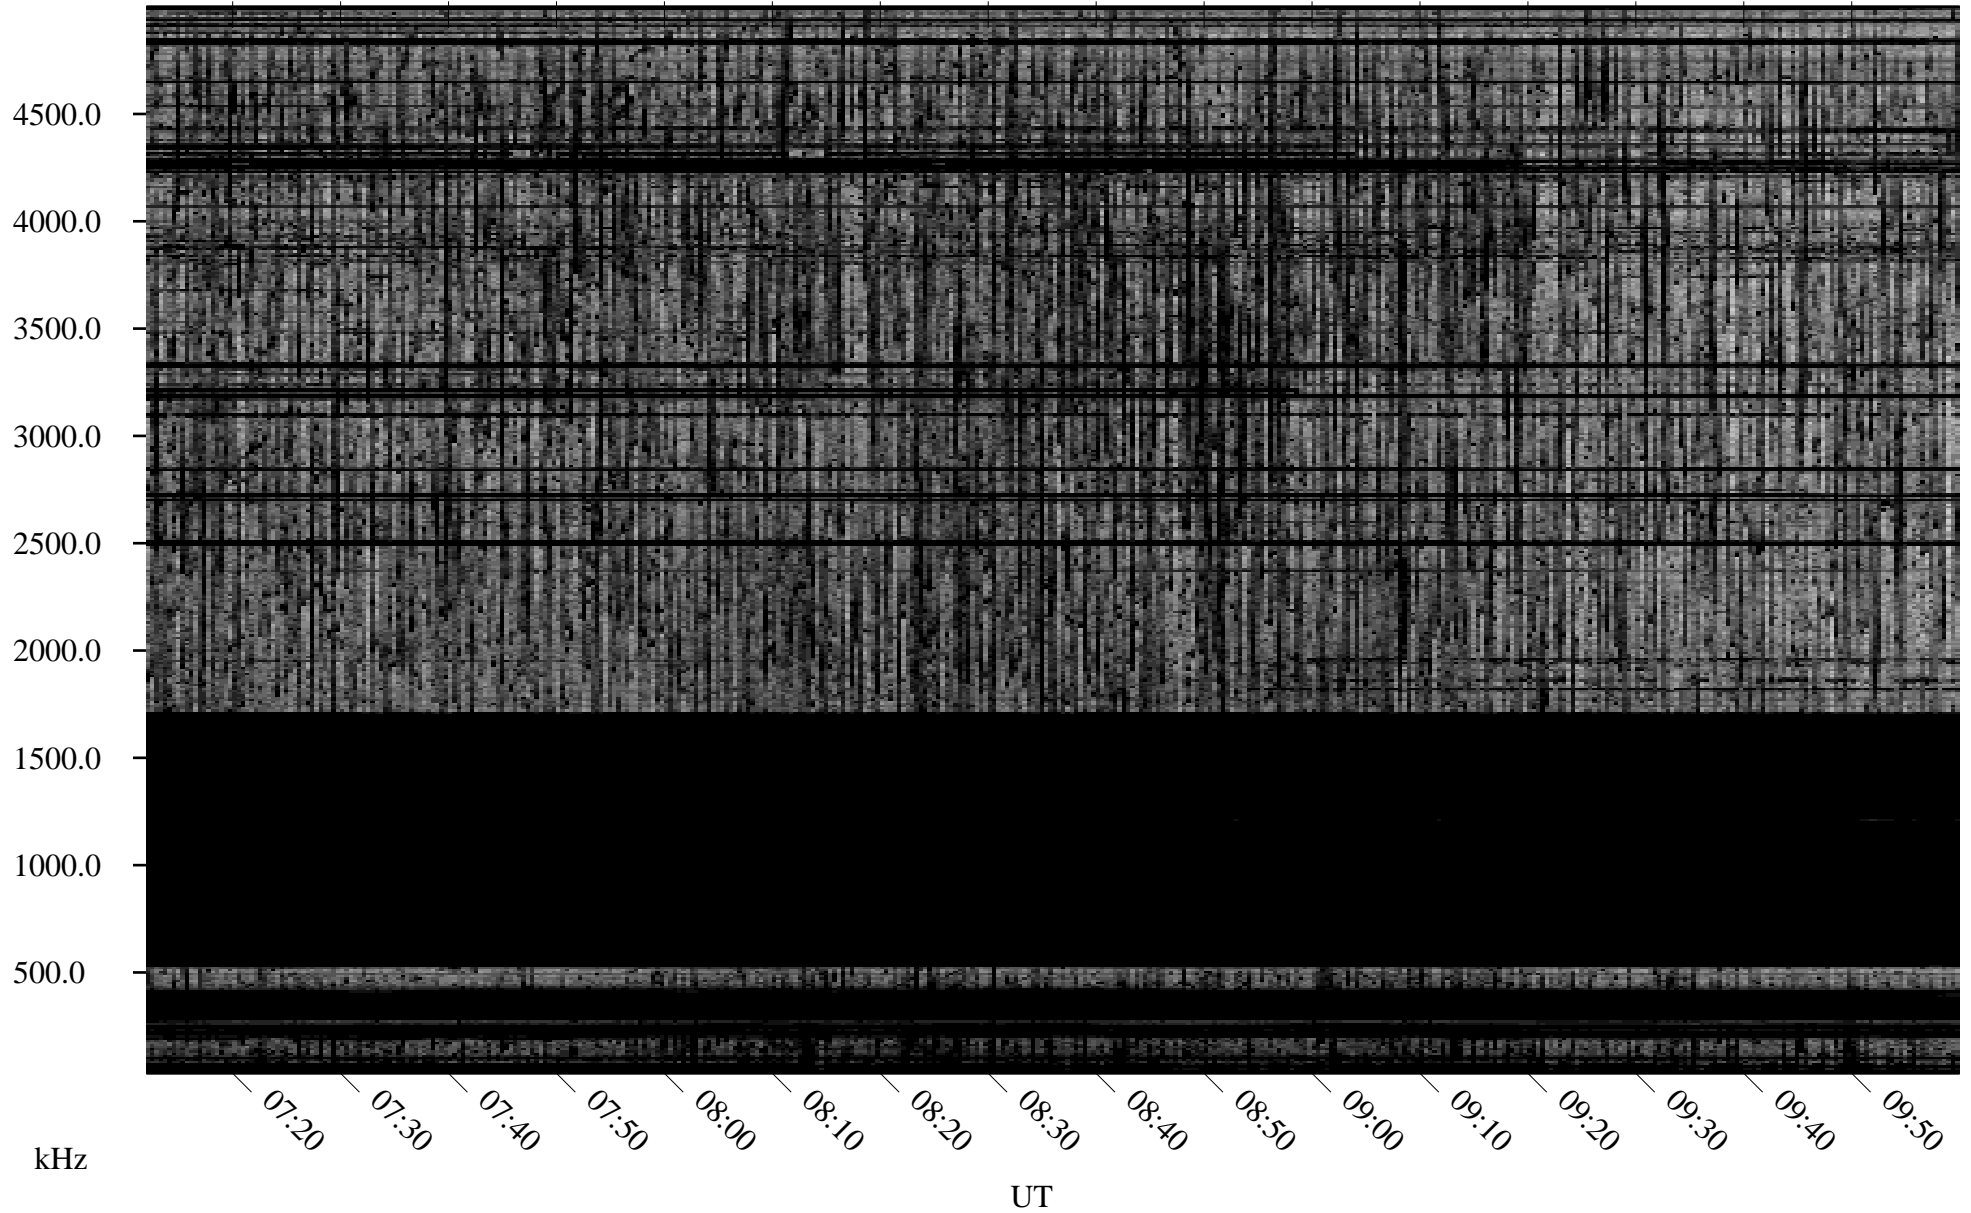

03/24/2010 Churchill, Manitoba

Linear Scale Black = 161 White = 15

ch10083l.r00SUm max_12

Page 1

03/24/2010 Churchill, Manitoba

Linear Scale Black = 161 White = 15

ch10083l.r00SUm max_12

Page 2

03/25/2010 Churchill, Manitoba

Linear Scale Black = 161 White = 15

ch10083l.r00SUm max_12

Page 3

03/25/2010 Churchill, Manitoba

Linear Scale Black = 161 White = 15

ch10083l.r00SUm max_12

Page 4

03/25/2010 Churchill, Manitoba

Linear Scale Black = 161 White = 15

ch10083l.r00SUm max_12

Page 5

03/25/2010 Churchill, Manitoba

Linear Scale Black = 161 White = 15

ch10083l.r00SUm max_12

Page 6

03/25/2010 Churchill, Manitoba

Linear Scale Black = 161 White = 15

ch10083l.r00SUm max_12

Page 7

03/25/2010 Churchill, Manitoba

Linear Scale Black = 161 White = 15

ch10083l.r00SUm max_12

Page 8