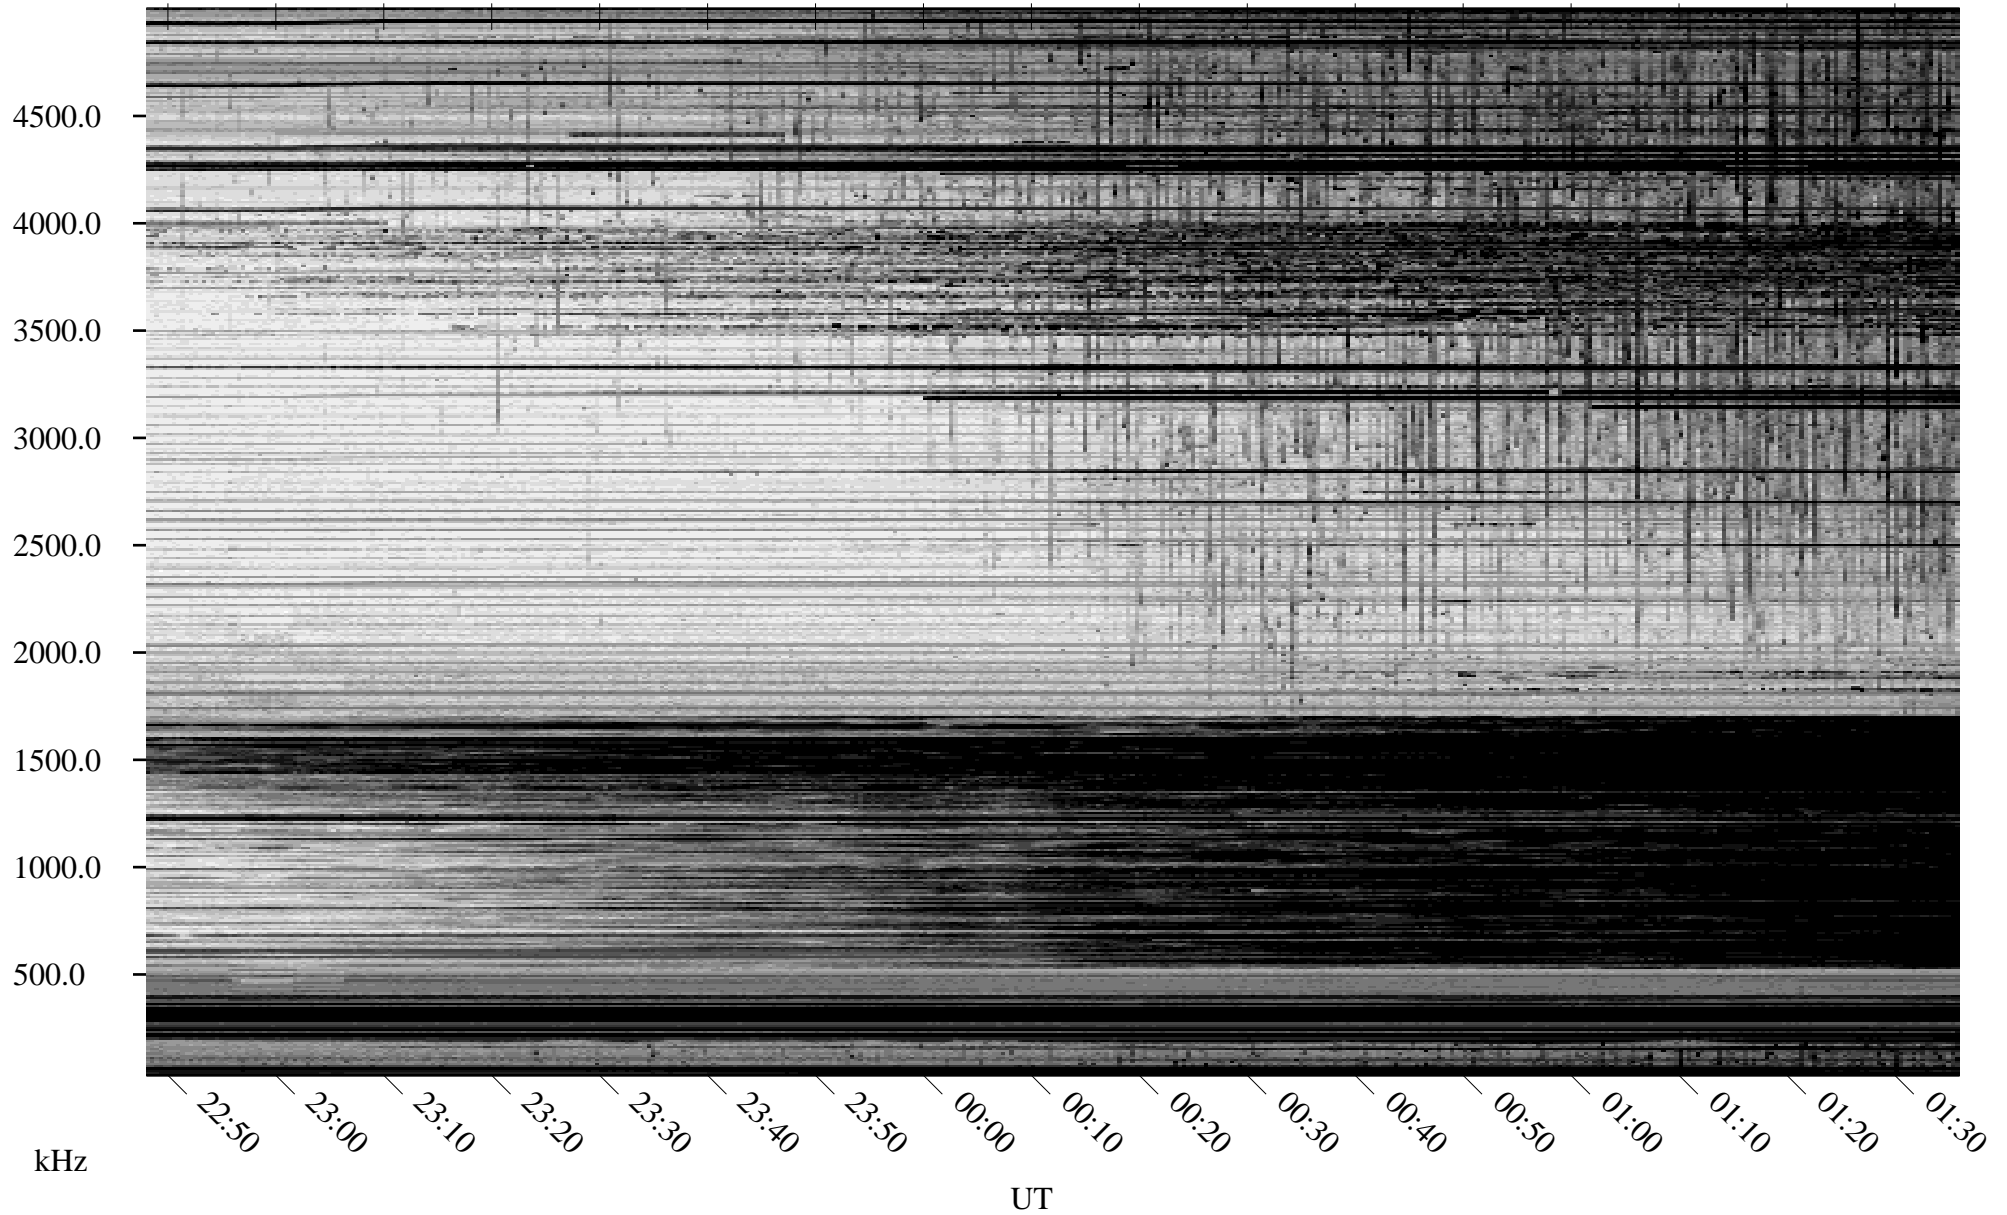

03/24/2010 Churchill, Manitoba

Linear Scale Black = 161 White = 15

ch10083l.r00SUm max_12

Page 1

03/24/2010 Churchill, Manitoba

Linear Scale Black = 161 White = 15

ch10083l.r00SUm max_12

Page 2

03/25/2010 Churchill, Manitoba

Linear Scale Black = 161 White = 15

ch10083l.r00SUm max_12

Page 3

03/25/2010 Churchill, Manitoba

Linear Scale Black = 161 White = 15

ch10083l.r00SUm max_12

Page 4

03/25/2010 Churchill, Manitoba

Linear Scale Black = 161 White = 15

ch10083l.r00SUm max_12

Page 5

03/25/2010 Churchill, Manitoba

Linear Scale Black = 161 White = 15

ch10083l.r00SUm max_12

Page 6

03/25/2010 Churchill, Manitoba

Linear Scale Black = 161 White = 15

ch10083l.r00SUm max_12

Page 7

03/25/2010 Churchill, Manitoba

Linear Scale Black = 161 White = 15

ch10083l.r00SUm max_12

Page 8