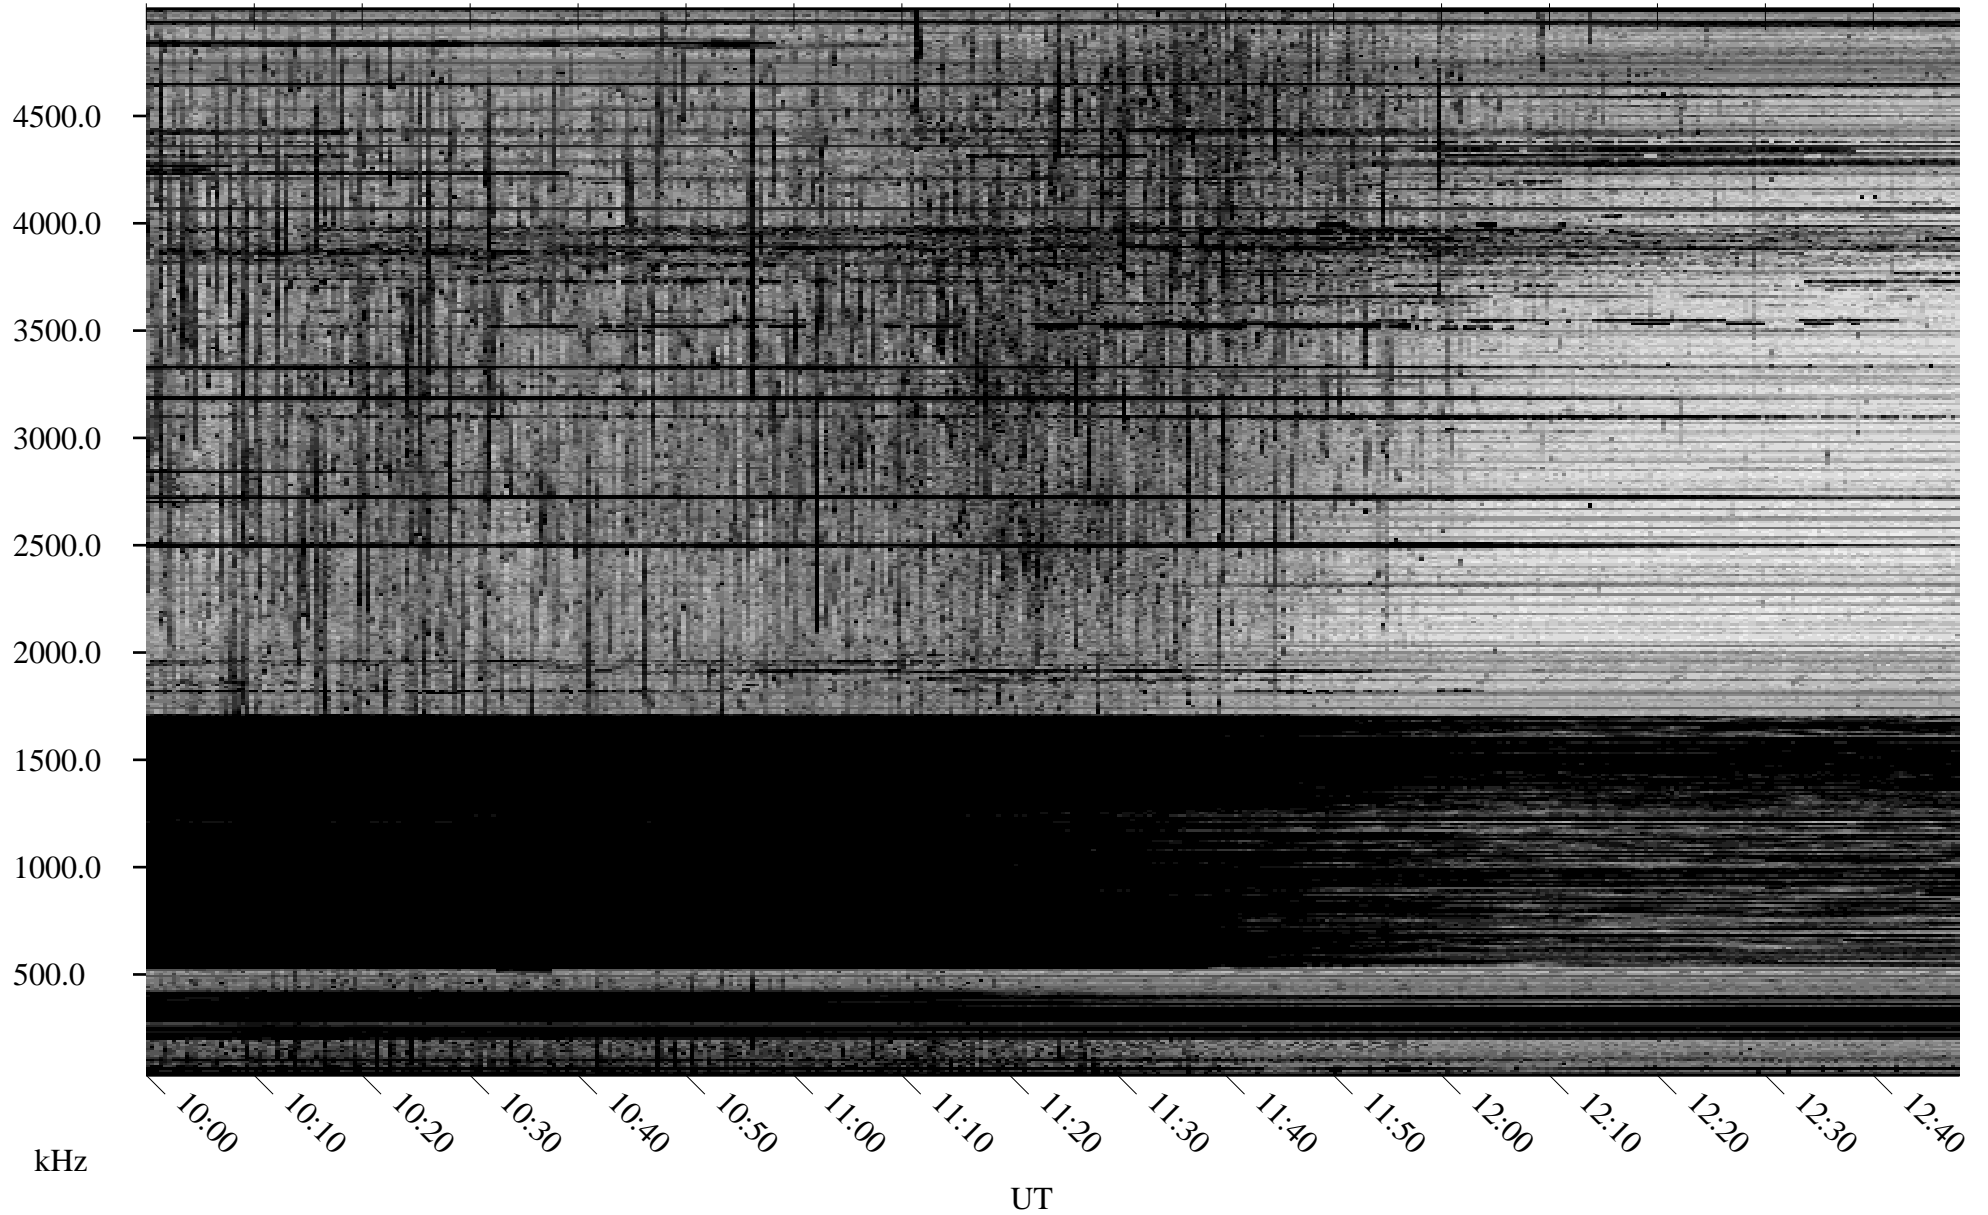

03/24/2010 Churchill, Manitoba

Linear Scale Black = 161 White = 15

ch10083l.r00SUm max_12

Page 1

03/24/2010 Churchill, Manitoba

Linear Scale Black = 161 White = 15

ch10083l.r00SUm max_12

Page 2

03/25/2010 Churchill, Manitoba

Linear Scale Black = 161 White = 15

ch10083l.r00SUm max_12

Page 3

03/25/2010 Churchill, Manitoba

Linear Scale Black = 161 White = 15

ch10083l.r00SUm max_12

Page 4

03/25/2010 Churchill, Manitoba

Linear Scale Black = 161 White = 15

ch10083l.r00SUm max_12

Page 5

03/25/2010 Churchill, Manitoba

Linear Scale Black = 161 White = 15

ch10083l.r00SUm max_12

Page 6

03/25/2010 Churchill, Manitoba

Linear Scale Black = 161 White = 15

ch10083l.r00SUm max_12

Page 7

03/25/2010 Churchill, Manitoba

Linear Scale Black = 161 White = 15

ch10083l.r00SUm max_12

Page 8