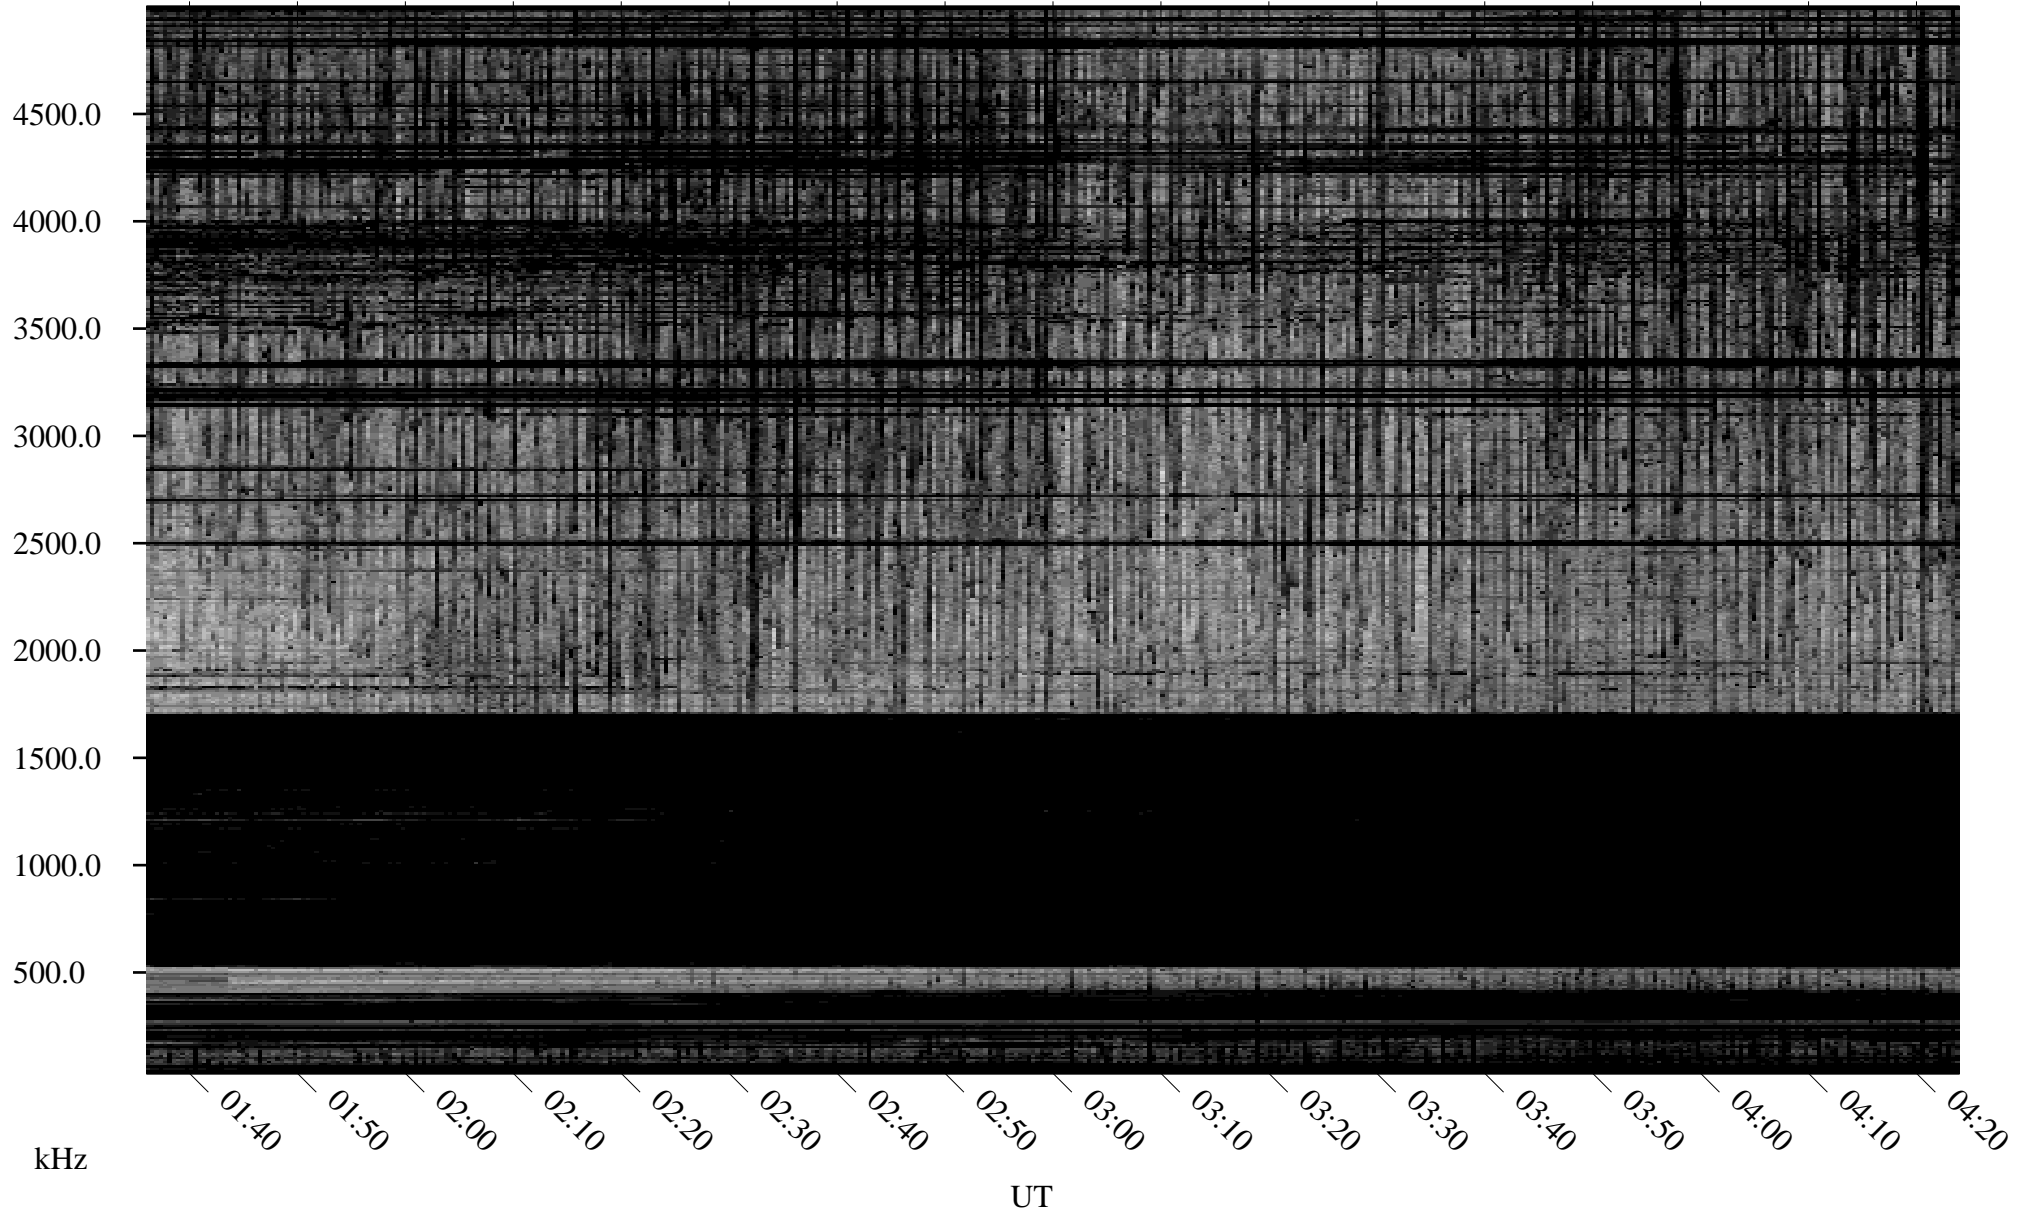

03/24/2010 Churchill, Manitoba

Linear Scale Black = 161 White = 15

ch10083l.r00SUm max_12

Page 1

03/24/2010 Churchill, Manitoba

Linear Scale Black = 161 White = 15

ch10083l.r00SUm max_12

Page 2

03/25/2010 Churchill, Manitoba

Linear Scale Black = 161 White = 15

ch10083l.r00SUm max_12

Page 3

03/25/2010 Churchill, Manitoba

Linear Scale Black = 161 White = 15

ch10083l.r00SUm max_12

Page 4

03/25/2010 Churchill, Manitoba

Linear Scale Black = 161 White = 15

ch10083l.r00SUm max_12

Page 5

03/25/2010 Churchill, Manitoba

Linear Scale Black = 161 White = 15

ch10083l.r00SUm max_12

Page 6

03/25/2010 Churchill, Manitoba

Linear Scale Black = 161 White = 15

ch10083l.r00SUm max_12

Page 7

03/25/2010 Churchill, Manitoba

Linear Scale Black = 161 White = 15

ch10083l.r00SUm max_12

Page 8