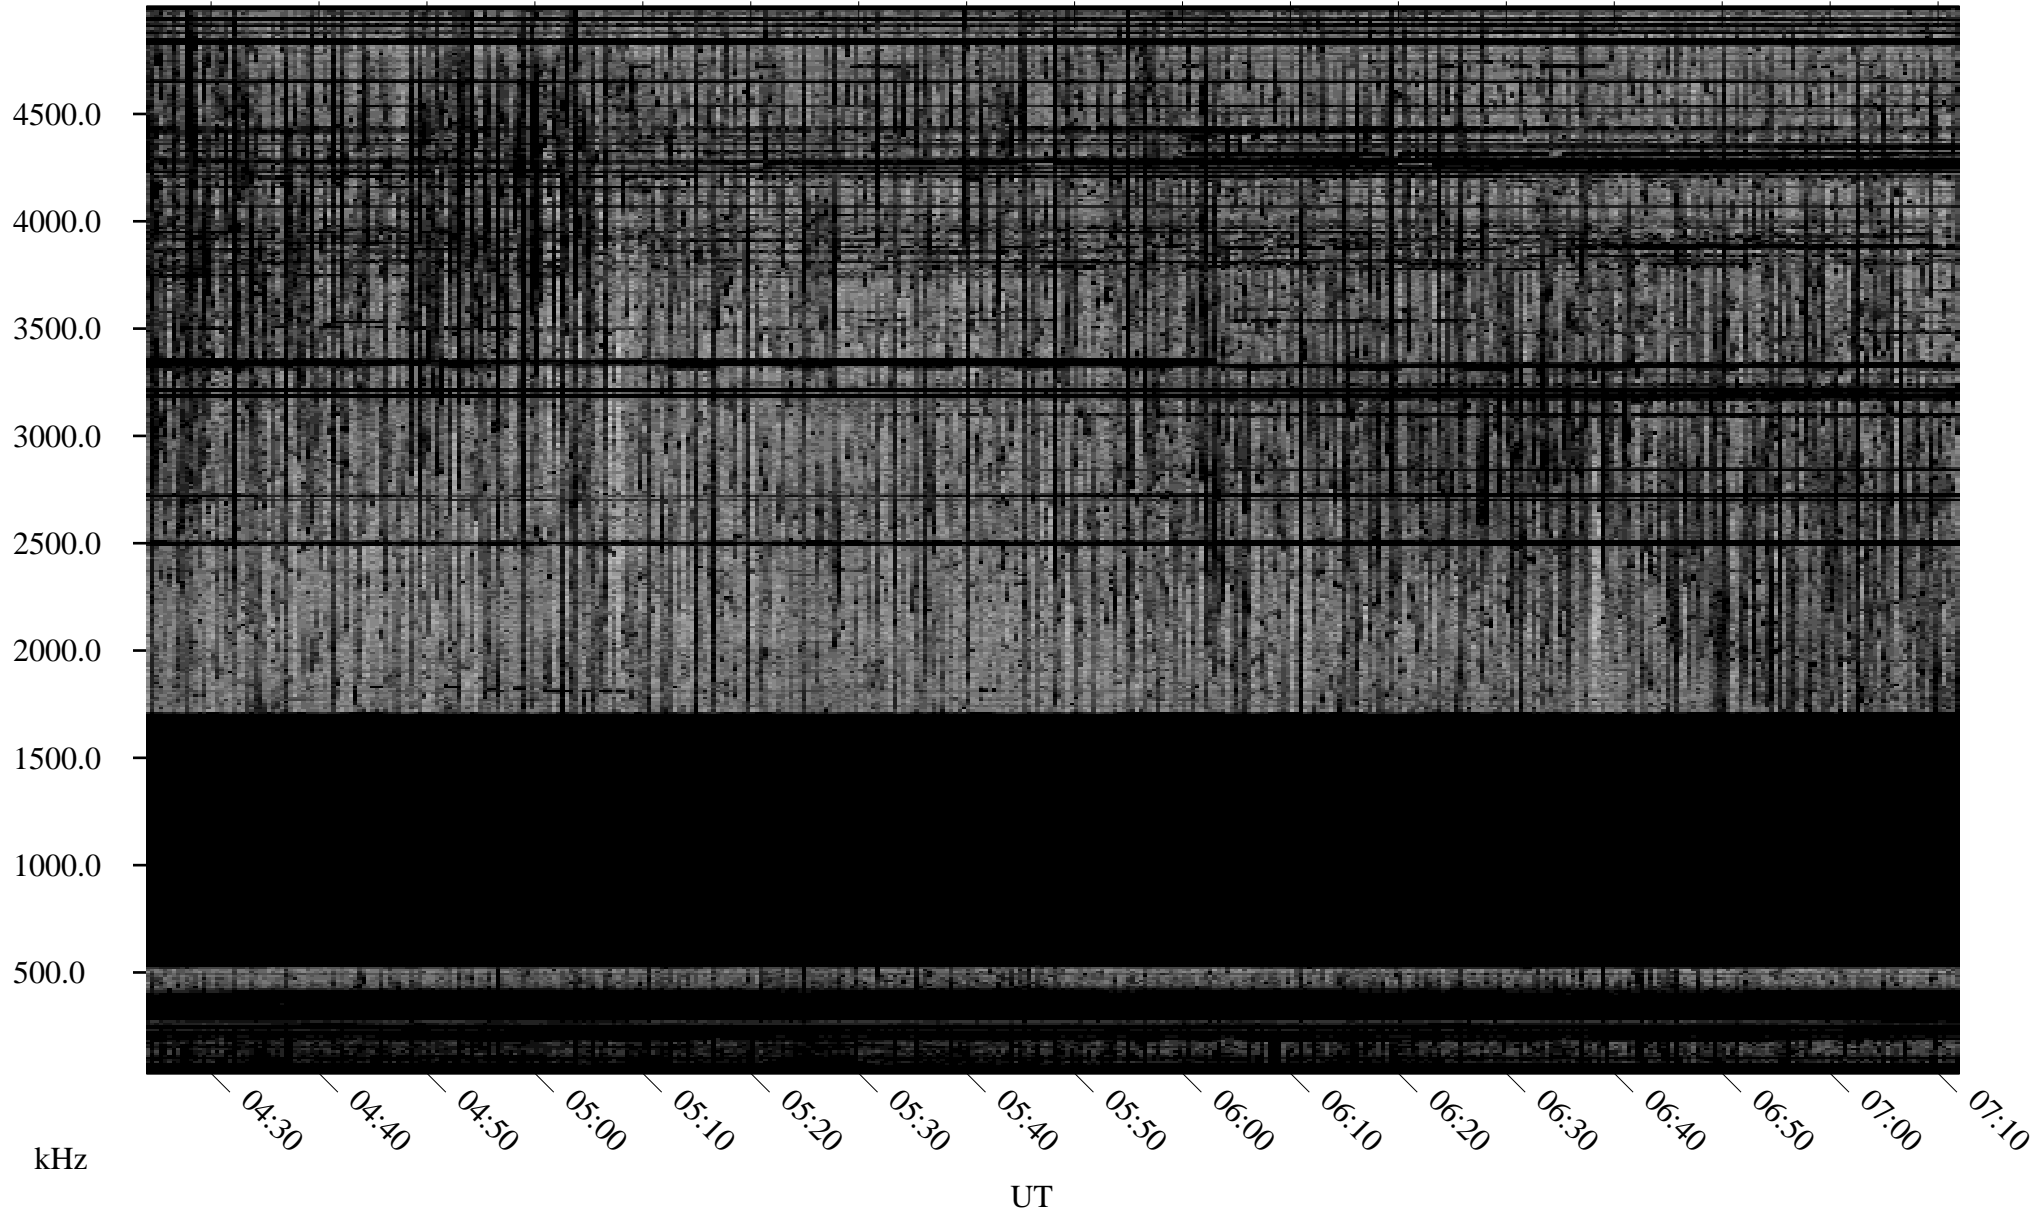

03/24/2010 Churchill, Manitoba

Linear Scale Black = 161 White = 15

ch10083l.r00SUm max_12

Page 1

03/24/2010 Churchill, Manitoba

Linear Scale Black = 161 White = 15

ch10083l.r00SUm max_12

Page 2

03/25/2010 Churchill, Manitoba

Linear Scale Black = 161 White = 15

ch10083l.r00SUm max_12

Page 3

03/25/2010 Churchill, Manitoba

Linear Scale Black = 161 White = 15

ch10083l.r00SUm max_12

Page 4

03/25/2010 Churchill, Manitoba

Linear Scale Black = 161 White = 15

ch10083l.r00SUm max_12

Page 5

03/25/2010 Churchill, Manitoba

Linear Scale Black = 161 White = 15

ch10083l.r00SUm max_12

Page 6

03/25/2010 Churchill, Manitoba

Linear Scale Black = 161 White = 15

ch10083l.r00SUm max_12

Page 7

03/25/2010 Churchill, Manitoba

Linear Scale Black = 161 White = 15

ch10083l.r00SUm max_12

Page 8