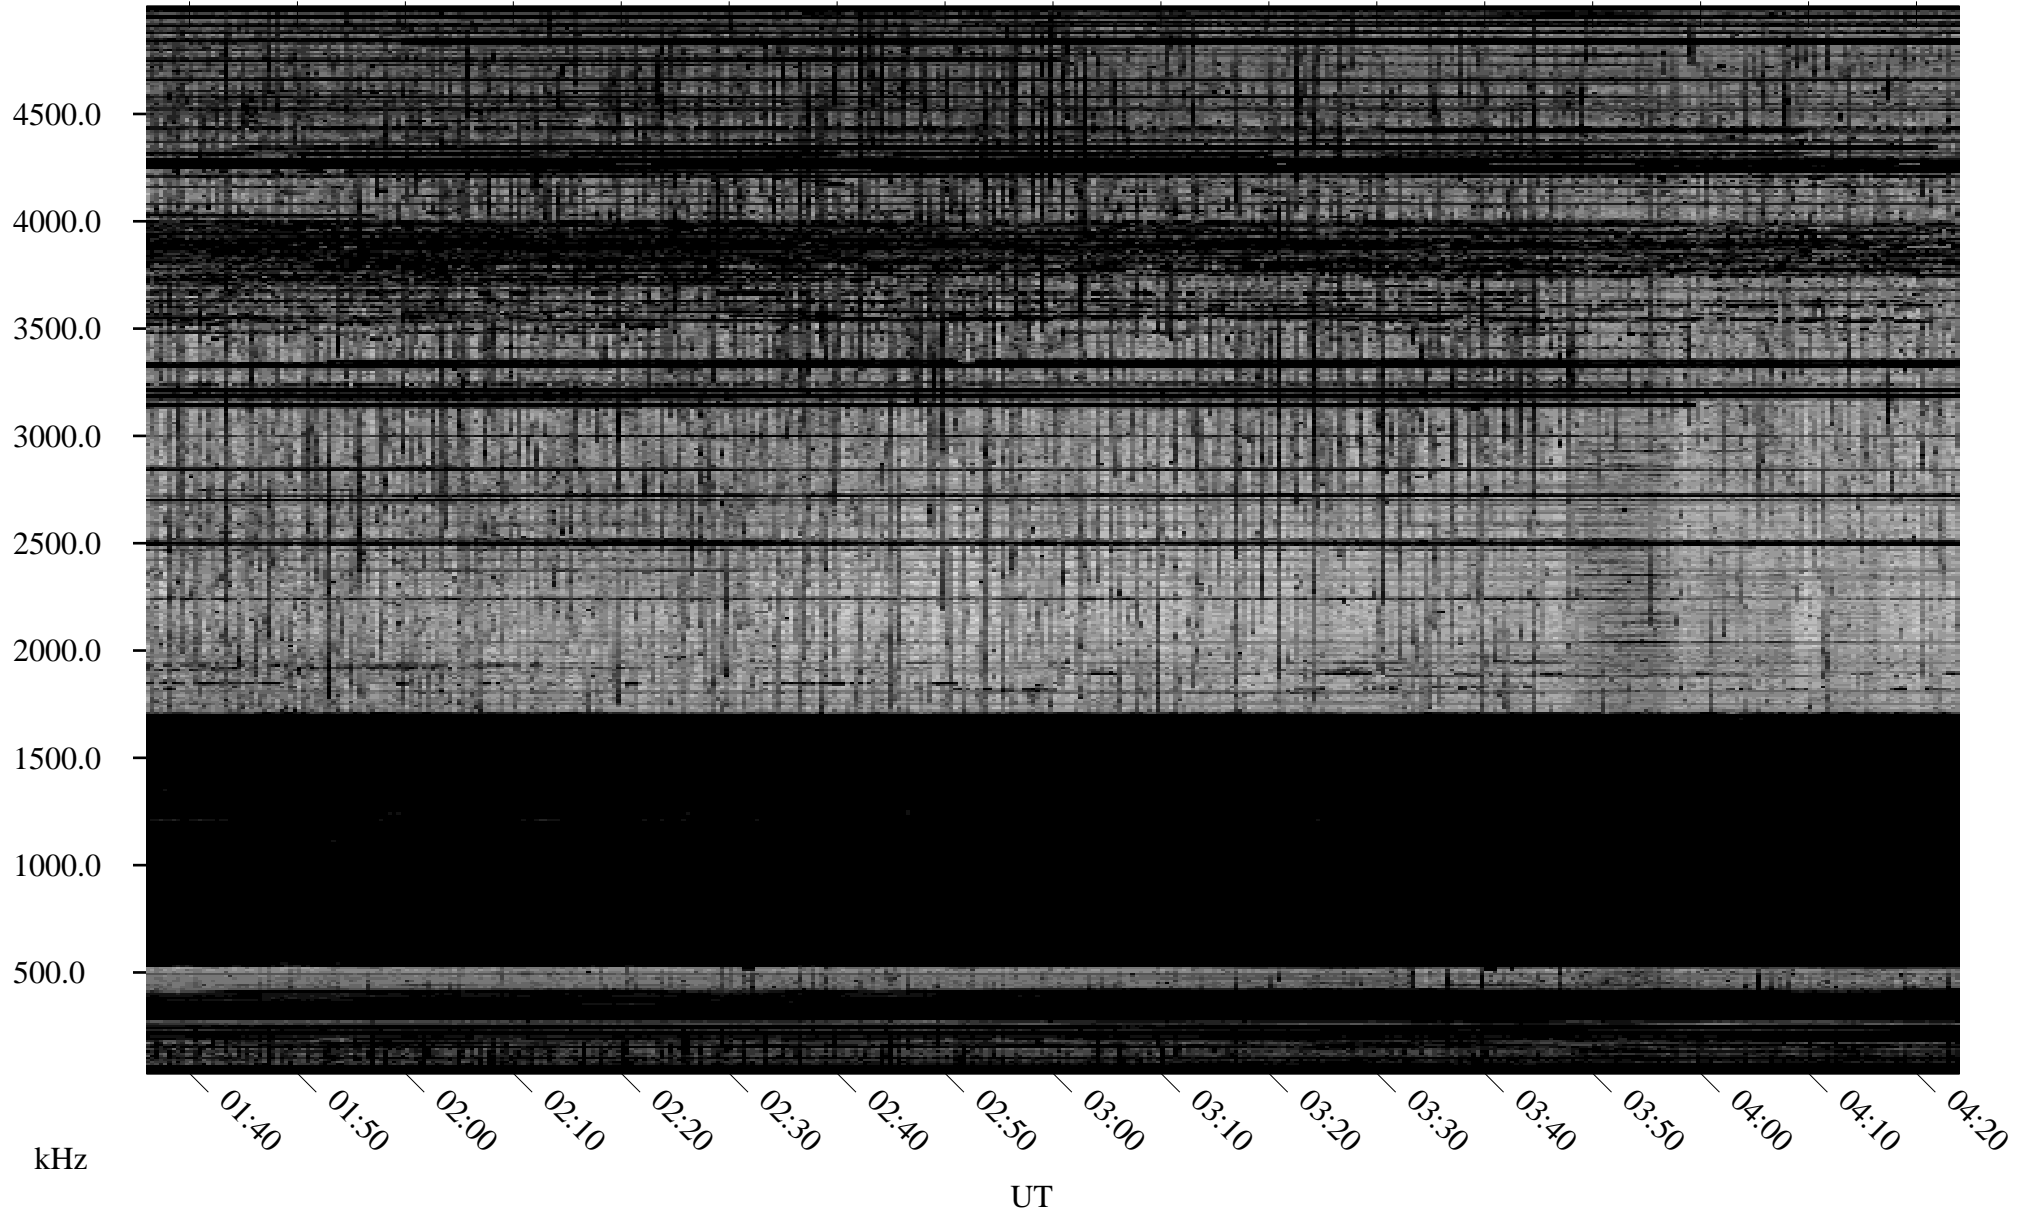

03/25/2010 Churchill, Manitoba

Linear Scale Black = 161 White = 15

ch10084l.r00SUm max_12

Page 1

03/25/2010 Churchill, Manitoba

Linear Scale Black = 161 White = 15

ch10084l.r00SUm max_12

Page 2

03/26/2010 Churchill, Manitoba

Linear Scale Black = 161 White = 15

ch10084l.r00SUm max_12

Page 3

03/26/2010 Churchill, Manitoba

Linear Scale Black = 161 White = 15

ch10084l.r00SUm max_12

Page 4

03/26/2010 Churchill, Manitoba

Linear Scale Black = 161 White = 15

ch10084l.r00SUm max_12

Page 5

03/26/2010 Churchill, Manitoba

Linear Scale Black = 161 White = 15

ch10084l.r00SUm max_12

Page 6

03/26/2010 Churchill, Manitoba

Linear Scale Black = 161 White = 15

ch10084l.r00SUm max_12

Page 7

03/26/2010 Churchill, Manitoba

Linear Scale Black = 161 White = 15

ch10084l.r00SUm max_12