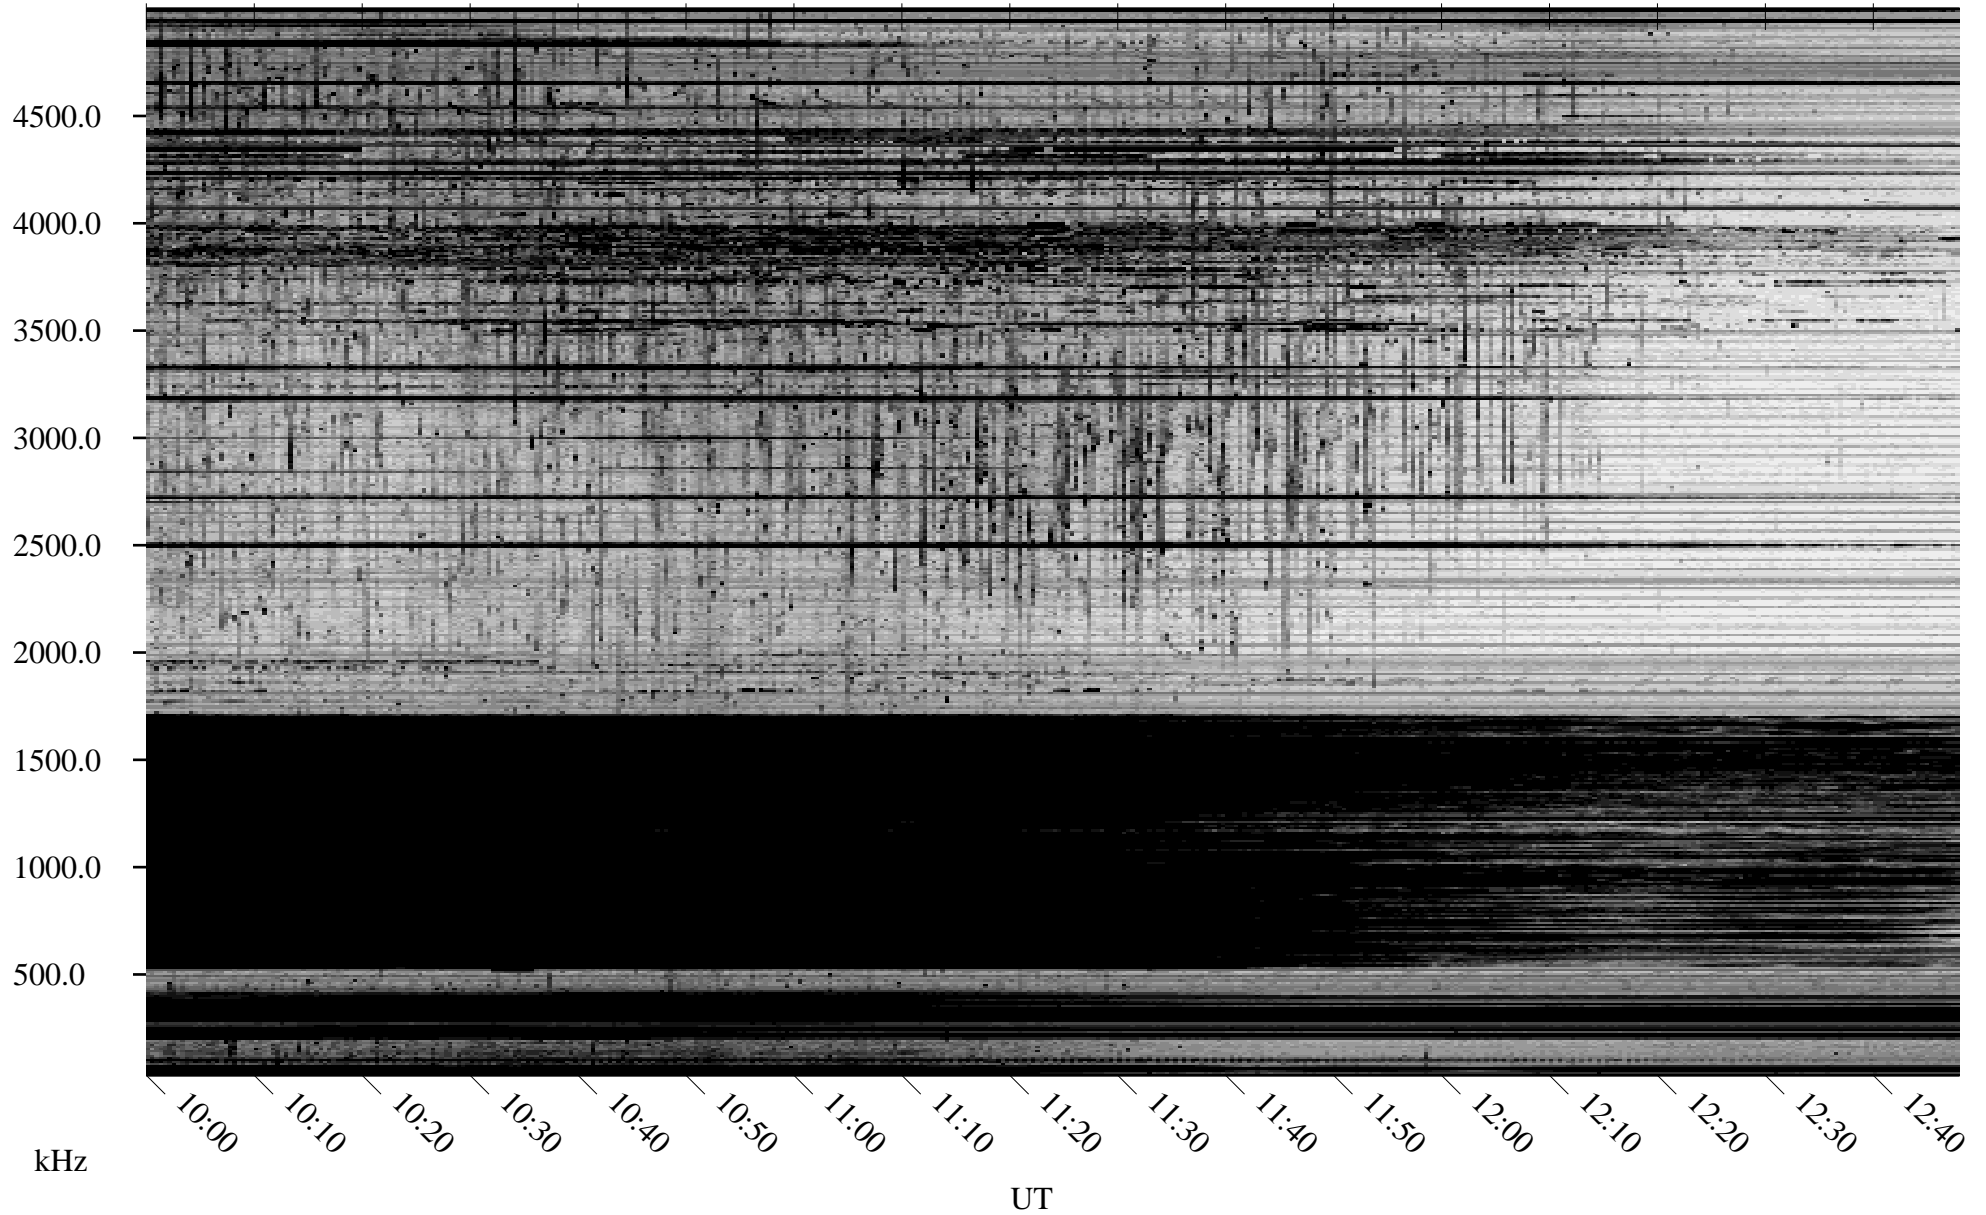

03/25/2010 Churchill, Manitoba

Linear Scale Black = 161 White = 15

ch10084l.r00SUm max_12

Page 1

03/25/2010 Churchill, Manitoba

Linear Scale Black = 161 White = 15

ch10084l.r00SUm max_12

Page 2

03/26/2010 Churchill, Manitoba

Linear Scale Black = 161 White = 15

ch10084l.r00SUm max_12

Page 3

03/26/2010 Churchill, Manitoba

Linear Scale Black = 161 White = 15

ch10084l.r00SUm max_12

Page 4

03/26/2010 Churchill, Manitoba

Linear Scale Black = 161 White = 15

ch10084l.r00SUm max_12

Page 5

03/26/2010 Churchill, Manitoba

Linear Scale Black = 161 White = 15

ch10084l.r00SUm max_12

Page 6

03/26/2010 Churchill, Manitoba

Linear Scale Black = 161 White = 15

ch10084l.r00SUm max_12

Page 7

03/26/2010 Churchill, Manitoba

Linear Scale Black = 161 White = 15

ch10084l.r00SUm max_12