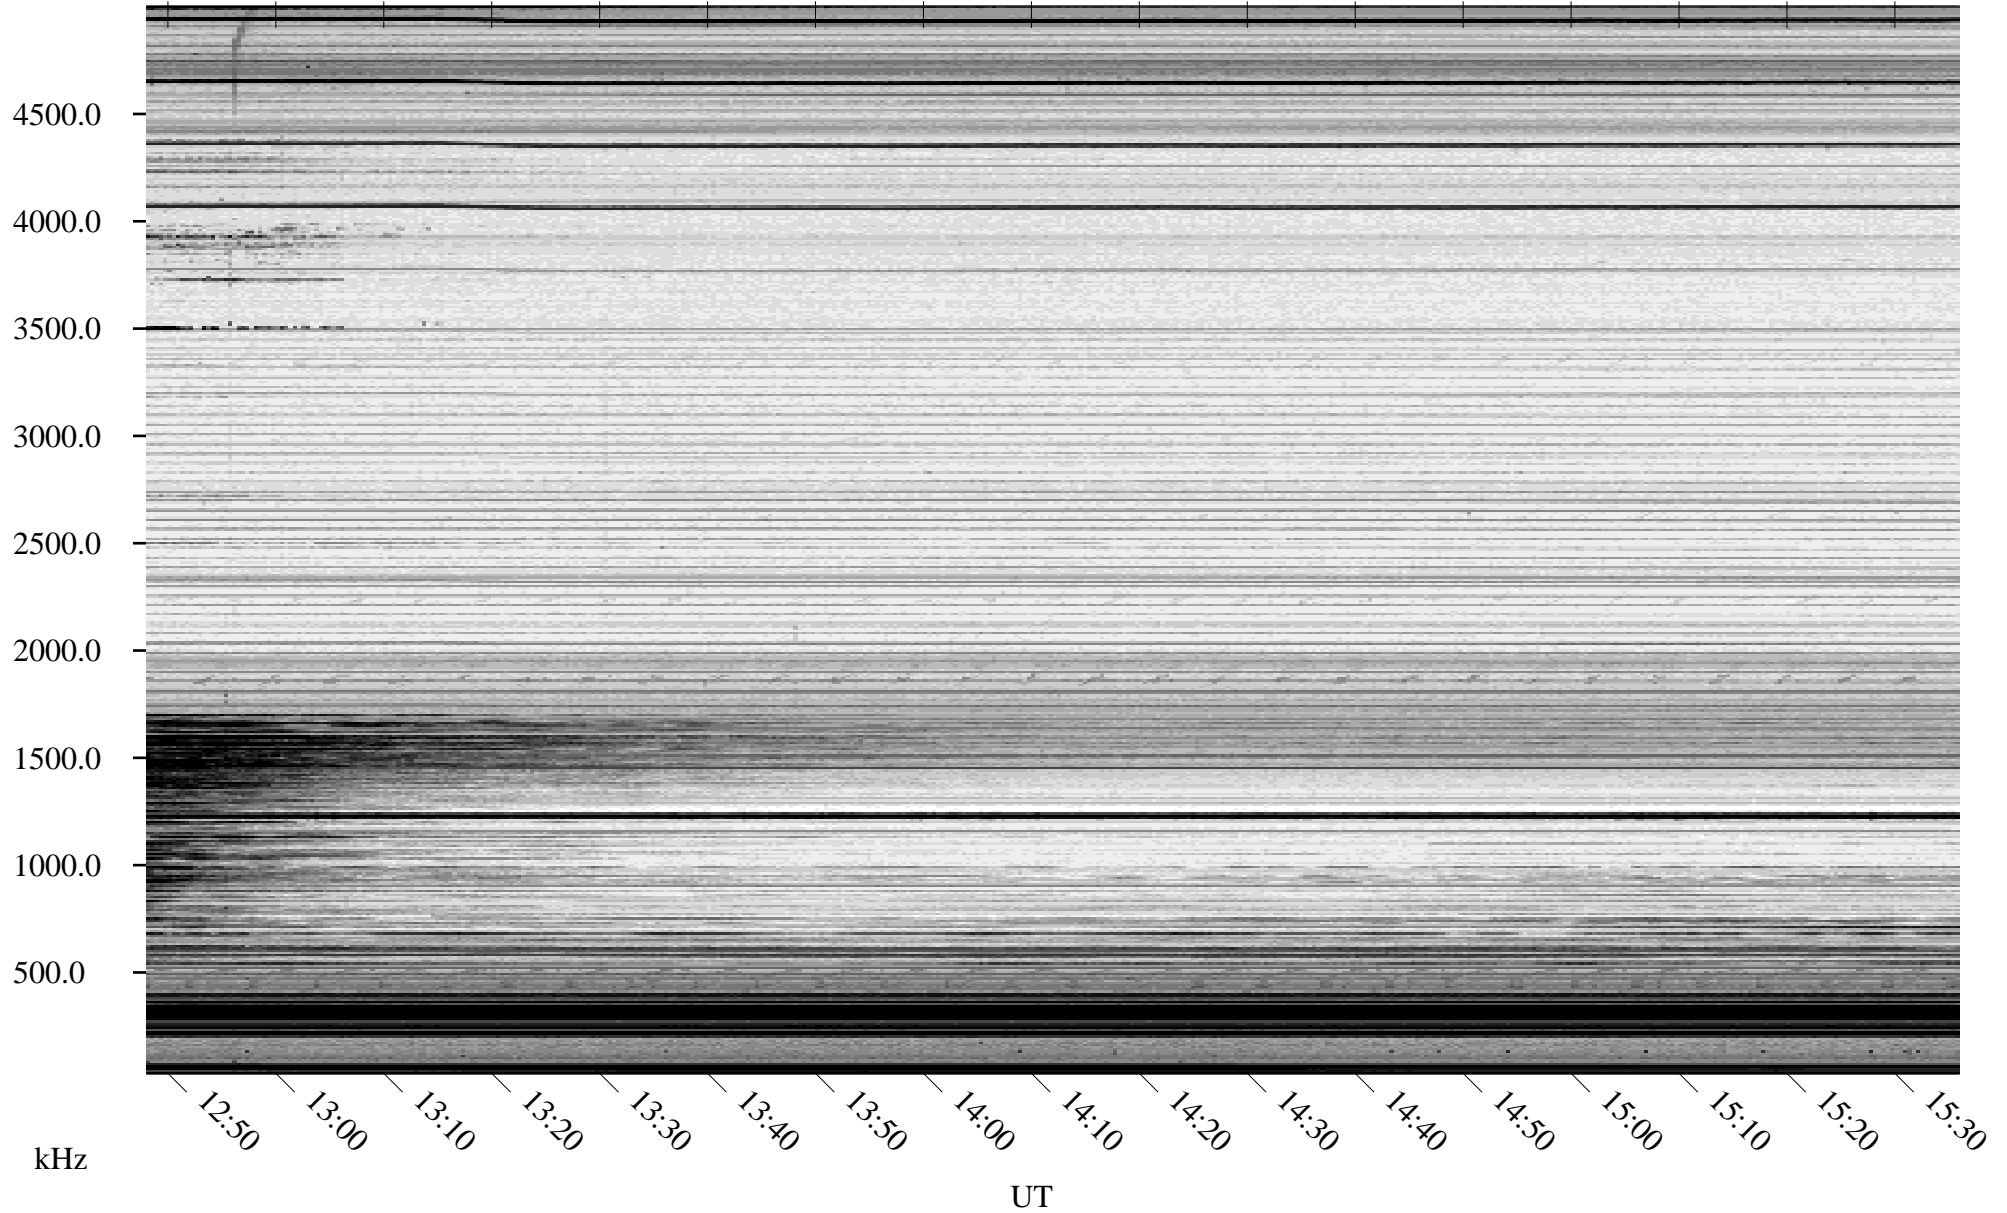

03/25/2010 Churchill, Manitoba

Linear Scale Black = 161 White = 15

ch10084l.r00SUm max_12

Page 1

03/25/2010 Churchill, Manitoba

Linear Scale Black = 161 White = 15

ch10084l.r00SUm max_12

Page 2

03/26/2010 Churchill, Manitoba

Linear Scale Black = 161 White = 15

ch10084l.r00SUm max_12

Page 3

03/26/2010 Churchill, Manitoba

Linear Scale Black = 161 White = 15

ch10084l.r00SUm max_12

Page 4

03/26/2010 Churchill, Manitoba

Linear Scale Black = 161 White = 15

ch10084l.r00SUm max_12

Page 5

03/26/2010 Churchill, Manitoba

Linear Scale Black = 161 White = 15

ch10084l.r00SUm max_12

Page 6

03/26/2010 Churchill, Manitoba

Linear Scale Black = 161 White = 15

ch10084l.r00SUm max_12

Page 7

03/26/2010 Churchill, Manitoba

Linear Scale Black = 161 White = 15

ch10084l.r00SUm max_12