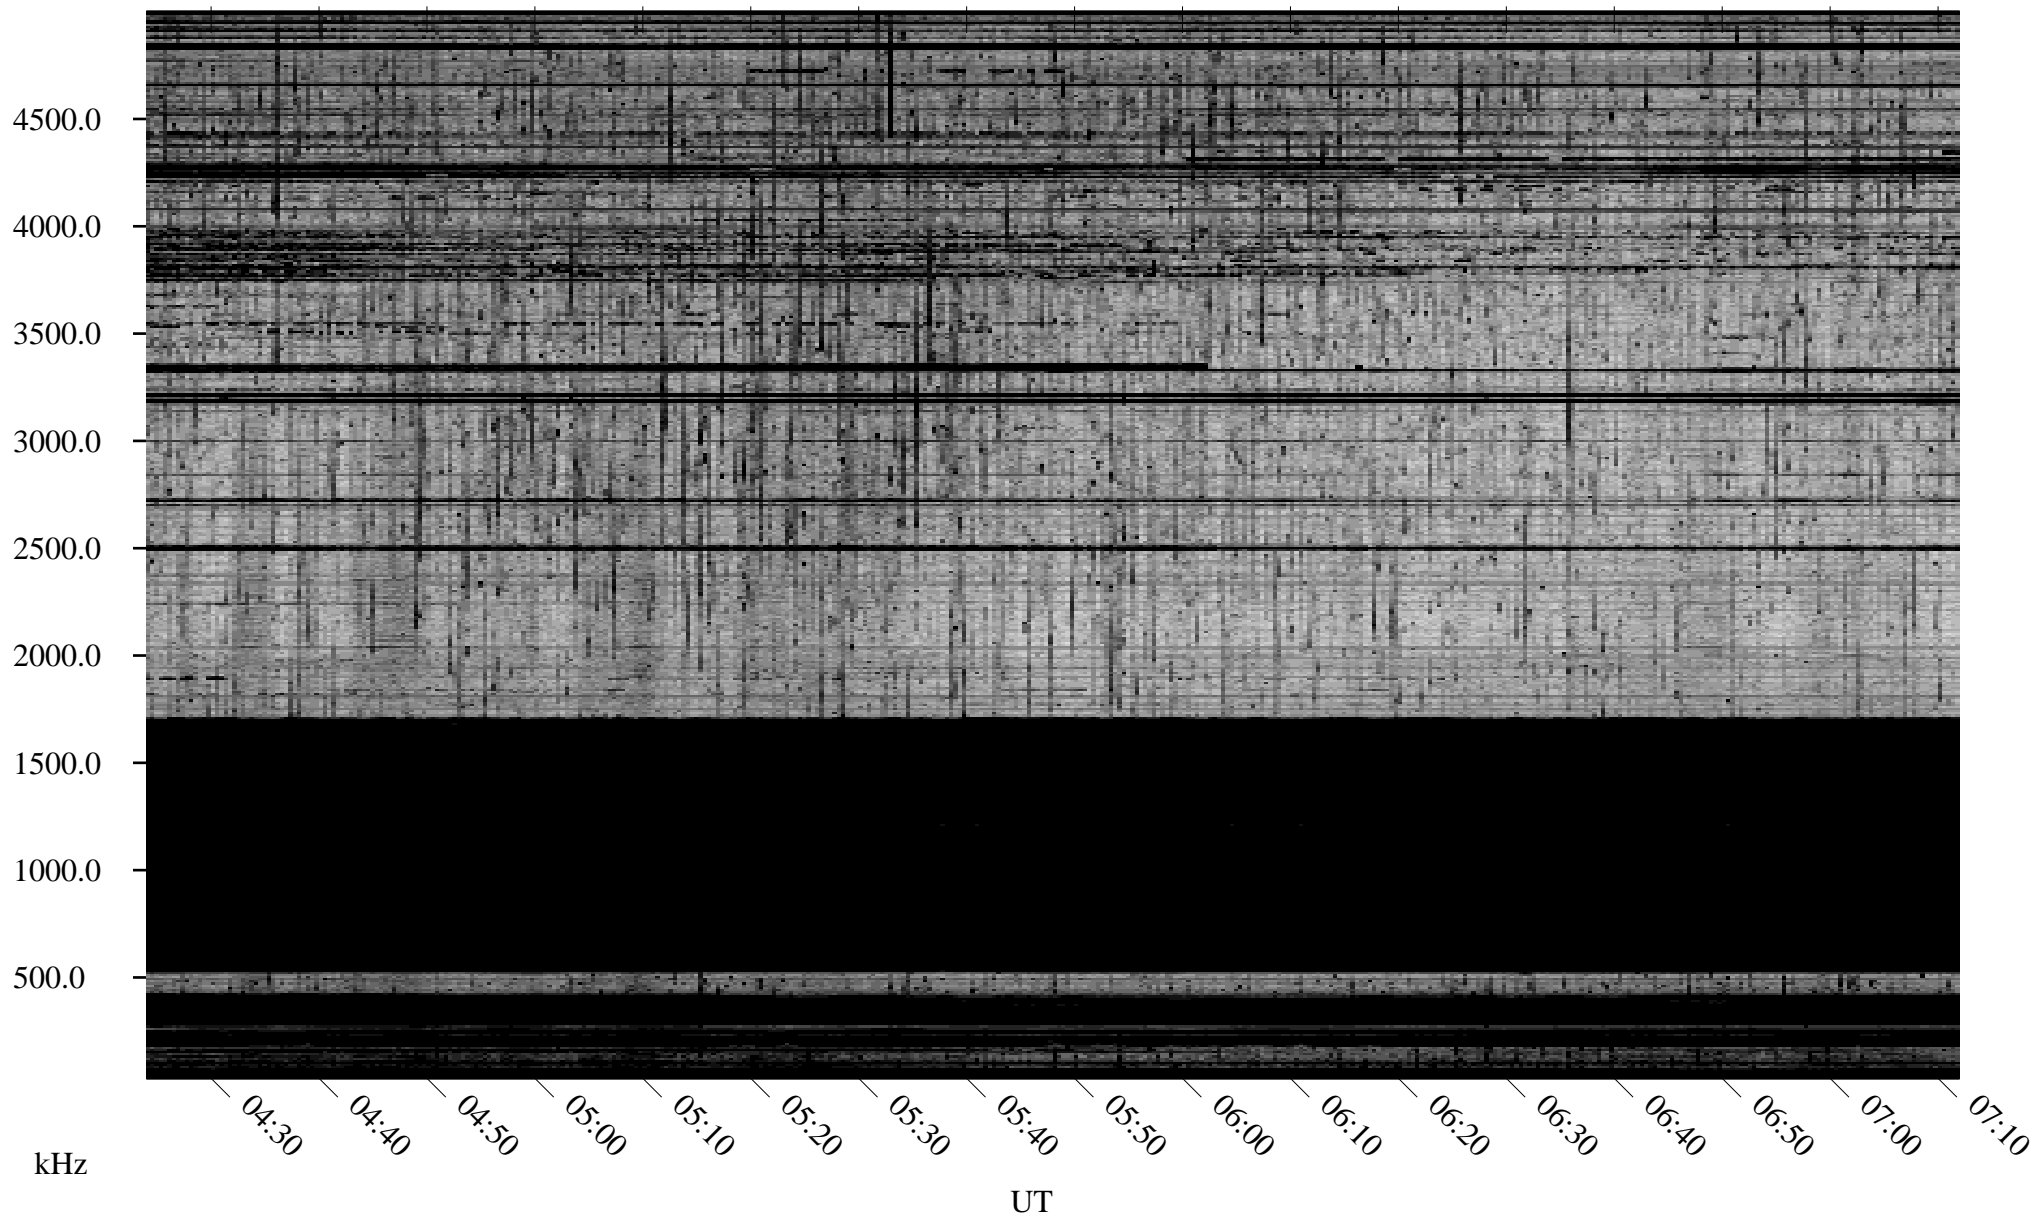

03/25/2010 Churchill, Manitoba

Linear Scale Black = 161 White = 15

ch10084l.r00SUm max_12

Page 1

03/25/2010 Churchill, Manitoba

Linear Scale Black = 161 White = 15

ch10084l.r00SUm max_12

Page 2

03/26/2010 Churchill, Manitoba

Linear Scale Black = 161 White = 15

ch10084l.r00SUm max_12

Page 3

03/26/2010 Churchill, Manitoba

Linear Scale Black = 161 White = 15

ch10084l.r00SUm max_12

Page 4

03/26/2010 Churchill, Manitoba

Linear Scale Black = 161 White = 15

ch10084l.r00SUm max_12

Page 5

03/26/2010 Churchill, Manitoba

Linear Scale Black = 161 White = 15

ch10084l.r00SUm max_12

Page 6

03/26/2010 Churchill, Manitoba

Linear Scale Black = 161 White = 15

ch10084l.r00SUm max_12

Page 7

03/26/2010 Churchill, Manitoba

Linear Scale Black = 161 White = 15

ch10084l.r00SUm max_12