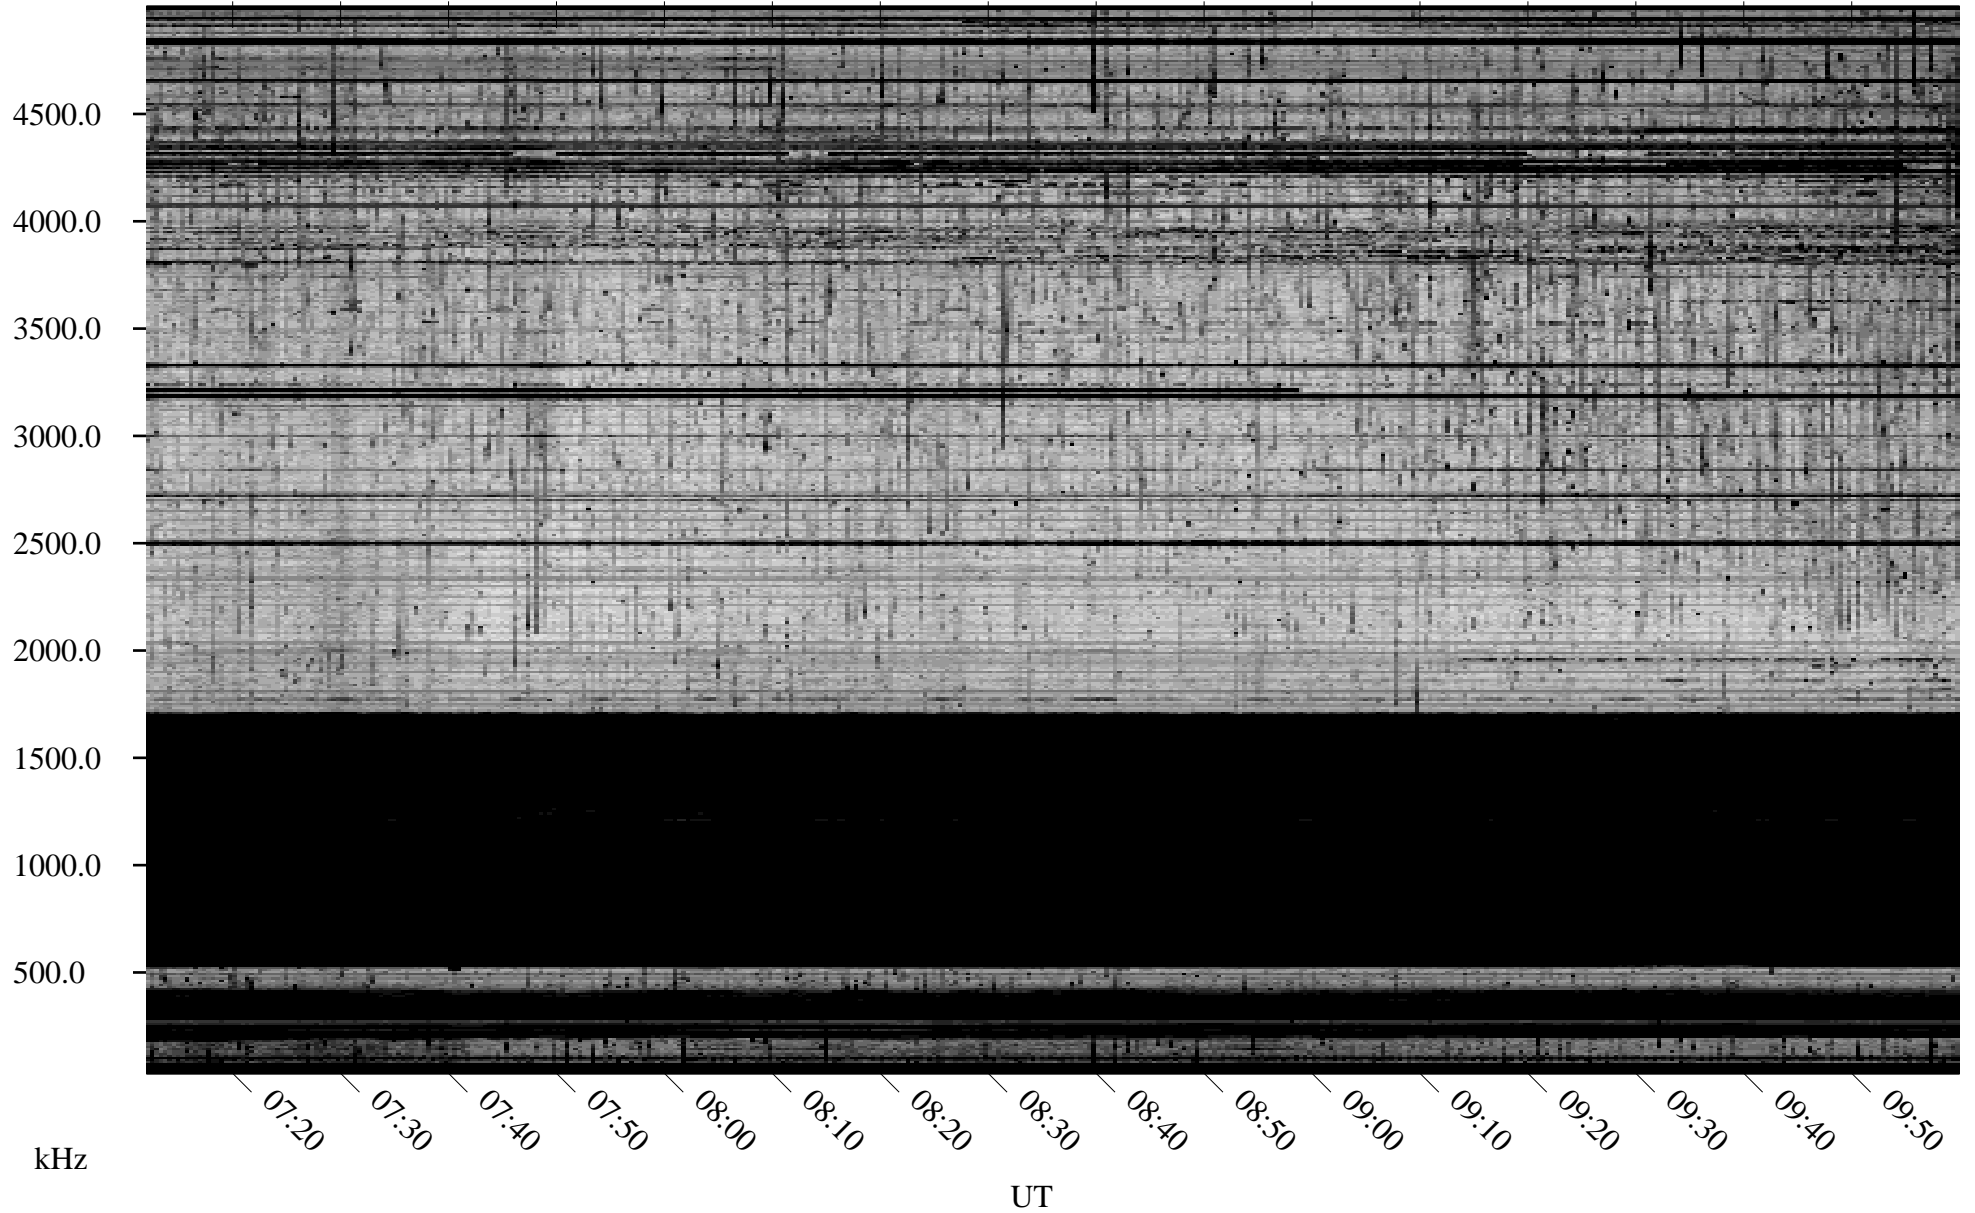

03/25/2010 Churchill, Manitoba

Linear Scale Black = 161 White = 15

ch10084l.r00SUm max_12

Page 1

03/25/2010 Churchill, Manitoba

Linear Scale Black = 161 White = 15

ch10084l.r00SUm max_12

Page 2

03/26/2010 Churchill, Manitoba

Linear Scale Black = 161 White = 15

ch10084l.r00SUm max_12

Page 3

03/26/2010 Churchill, Manitoba

Linear Scale Black = 161 White = 15

ch10084l.r00SUm max_12

Page 4

03/26/2010 Churchill, Manitoba

Linear Scale Black = 161 White = 15

ch10084l.r00SUm max_12

Page 5

03/26/2010 Churchill, Manitoba

Linear Scale Black = 161 White = 15

ch10084l.r00SUm max_12

Page 6

03/26/2010 Churchill, Manitoba

Linear Scale Black = 161 White = 15

ch10084l.r00SUm max_12

Page 7

03/26/2010 Churchill, Manitoba

Linear Scale Black = 161 White = 15

ch10084l.r00SUm max_12