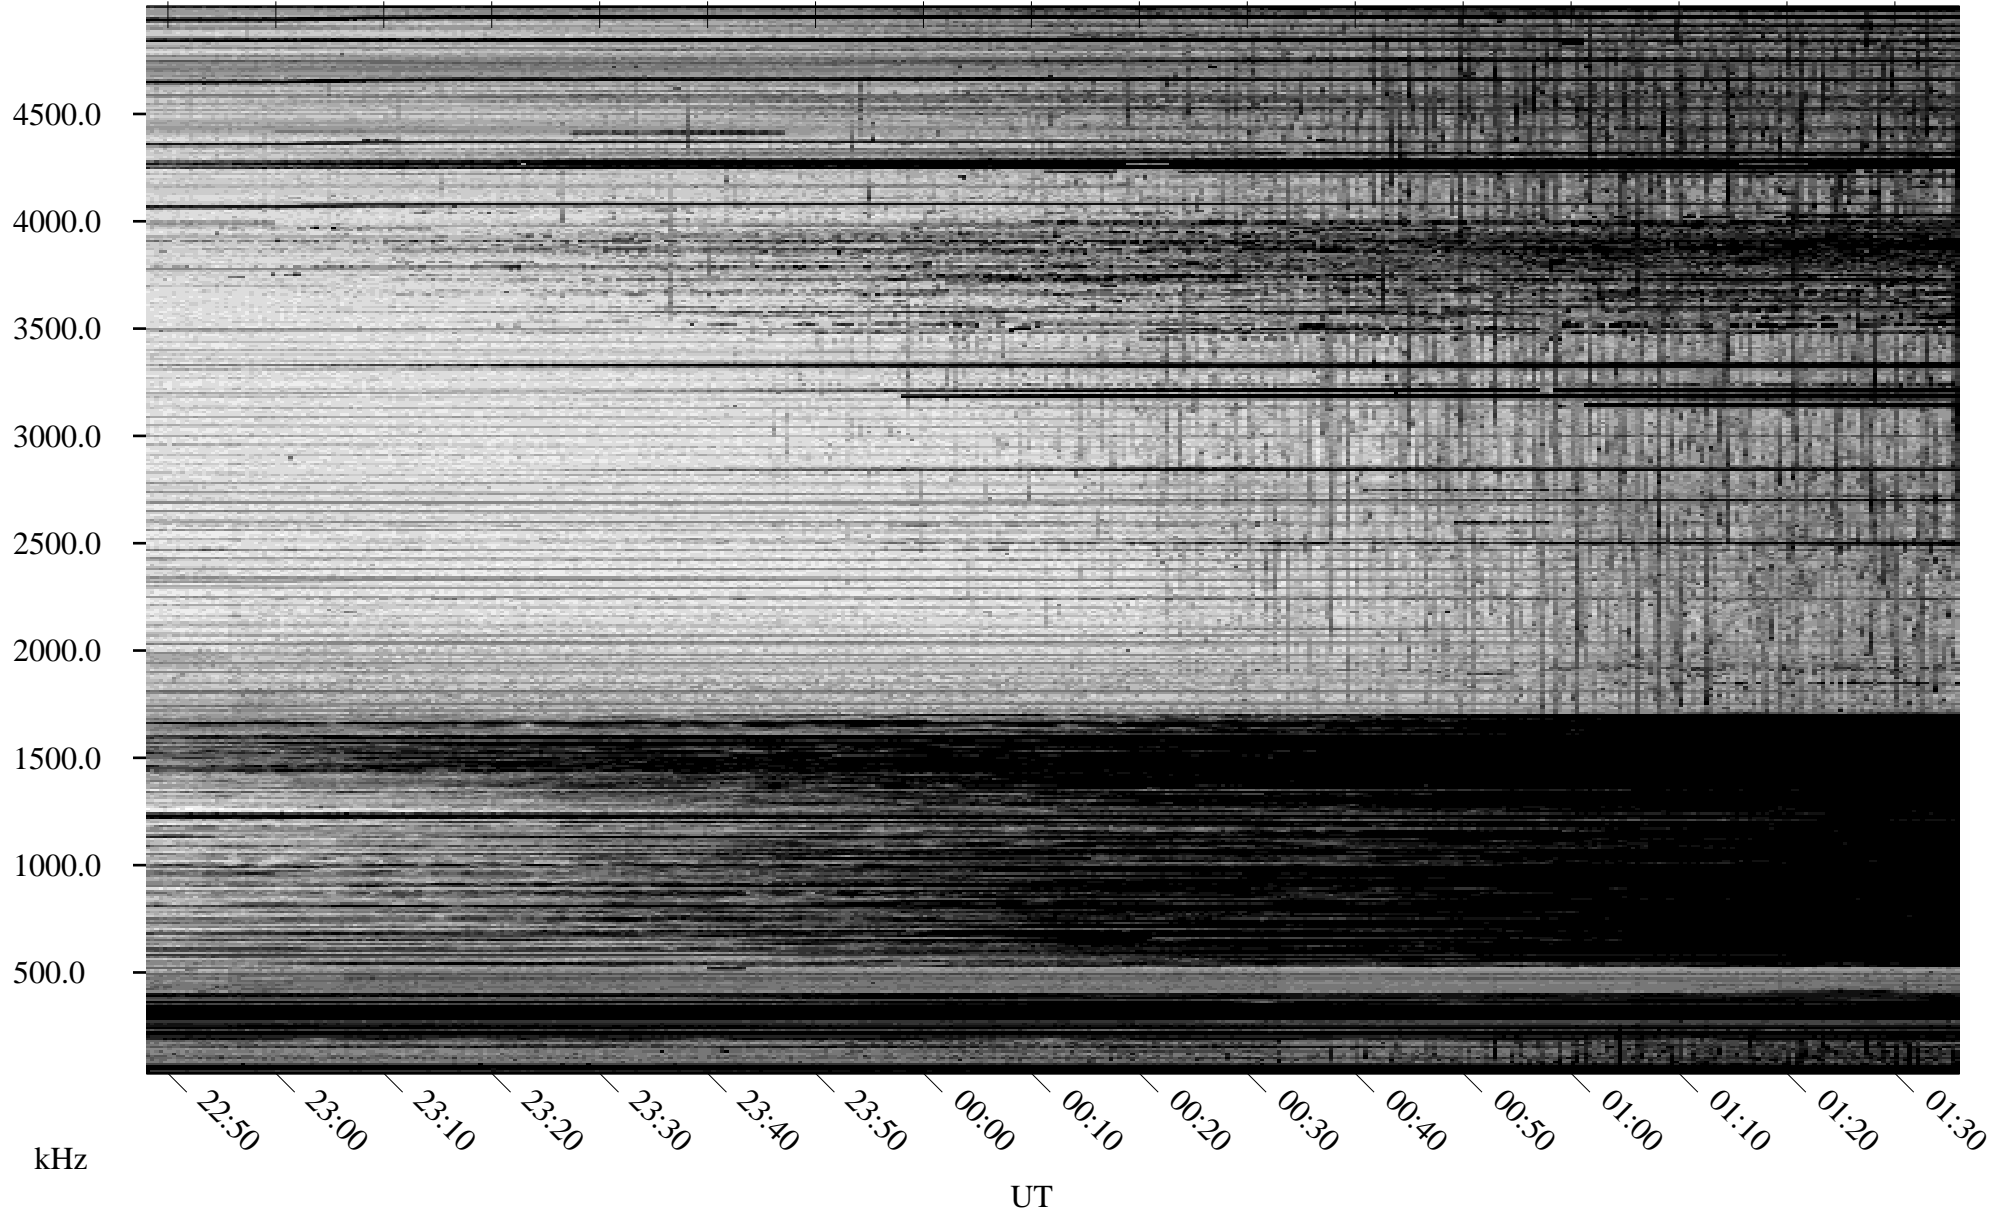

03/25/2010 Churchill, Manitoba

Linear Scale Black = 161 White = 15

ch10084l.r00SUm max_12

Page 1

03/25/2010 Churchill, Manitoba

Linear Scale Black = 161 White = 15

ch10084l.r00SUm max_12

Page 2

03/26/2010 Churchill, Manitoba

Linear Scale Black = 161 White = 15

ch10084l.r00SUm max_12

Page 3

03/26/2010 Churchill, Manitoba

Linear Scale Black = 161 White = 15

ch10084l.r00SUm max_12

Page 4

03/26/2010 Churchill, Manitoba

Linear Scale Black = 161 White = 15

ch10084l.r00SUm max_12

Page 5

03/26/2010 Churchill, Manitoba

Linear Scale Black = 161 White = 15

ch10084l.r00SUm max_12

Page 6

03/26/2010 Churchill, Manitoba

Linear Scale Black = 161 White = 15

ch10084l.r00SUm max_12

Page 7

03/26/2010 Churchill, Manitoba

Linear Scale Black = 161 White = 15

ch10084l.r00SUm max_12