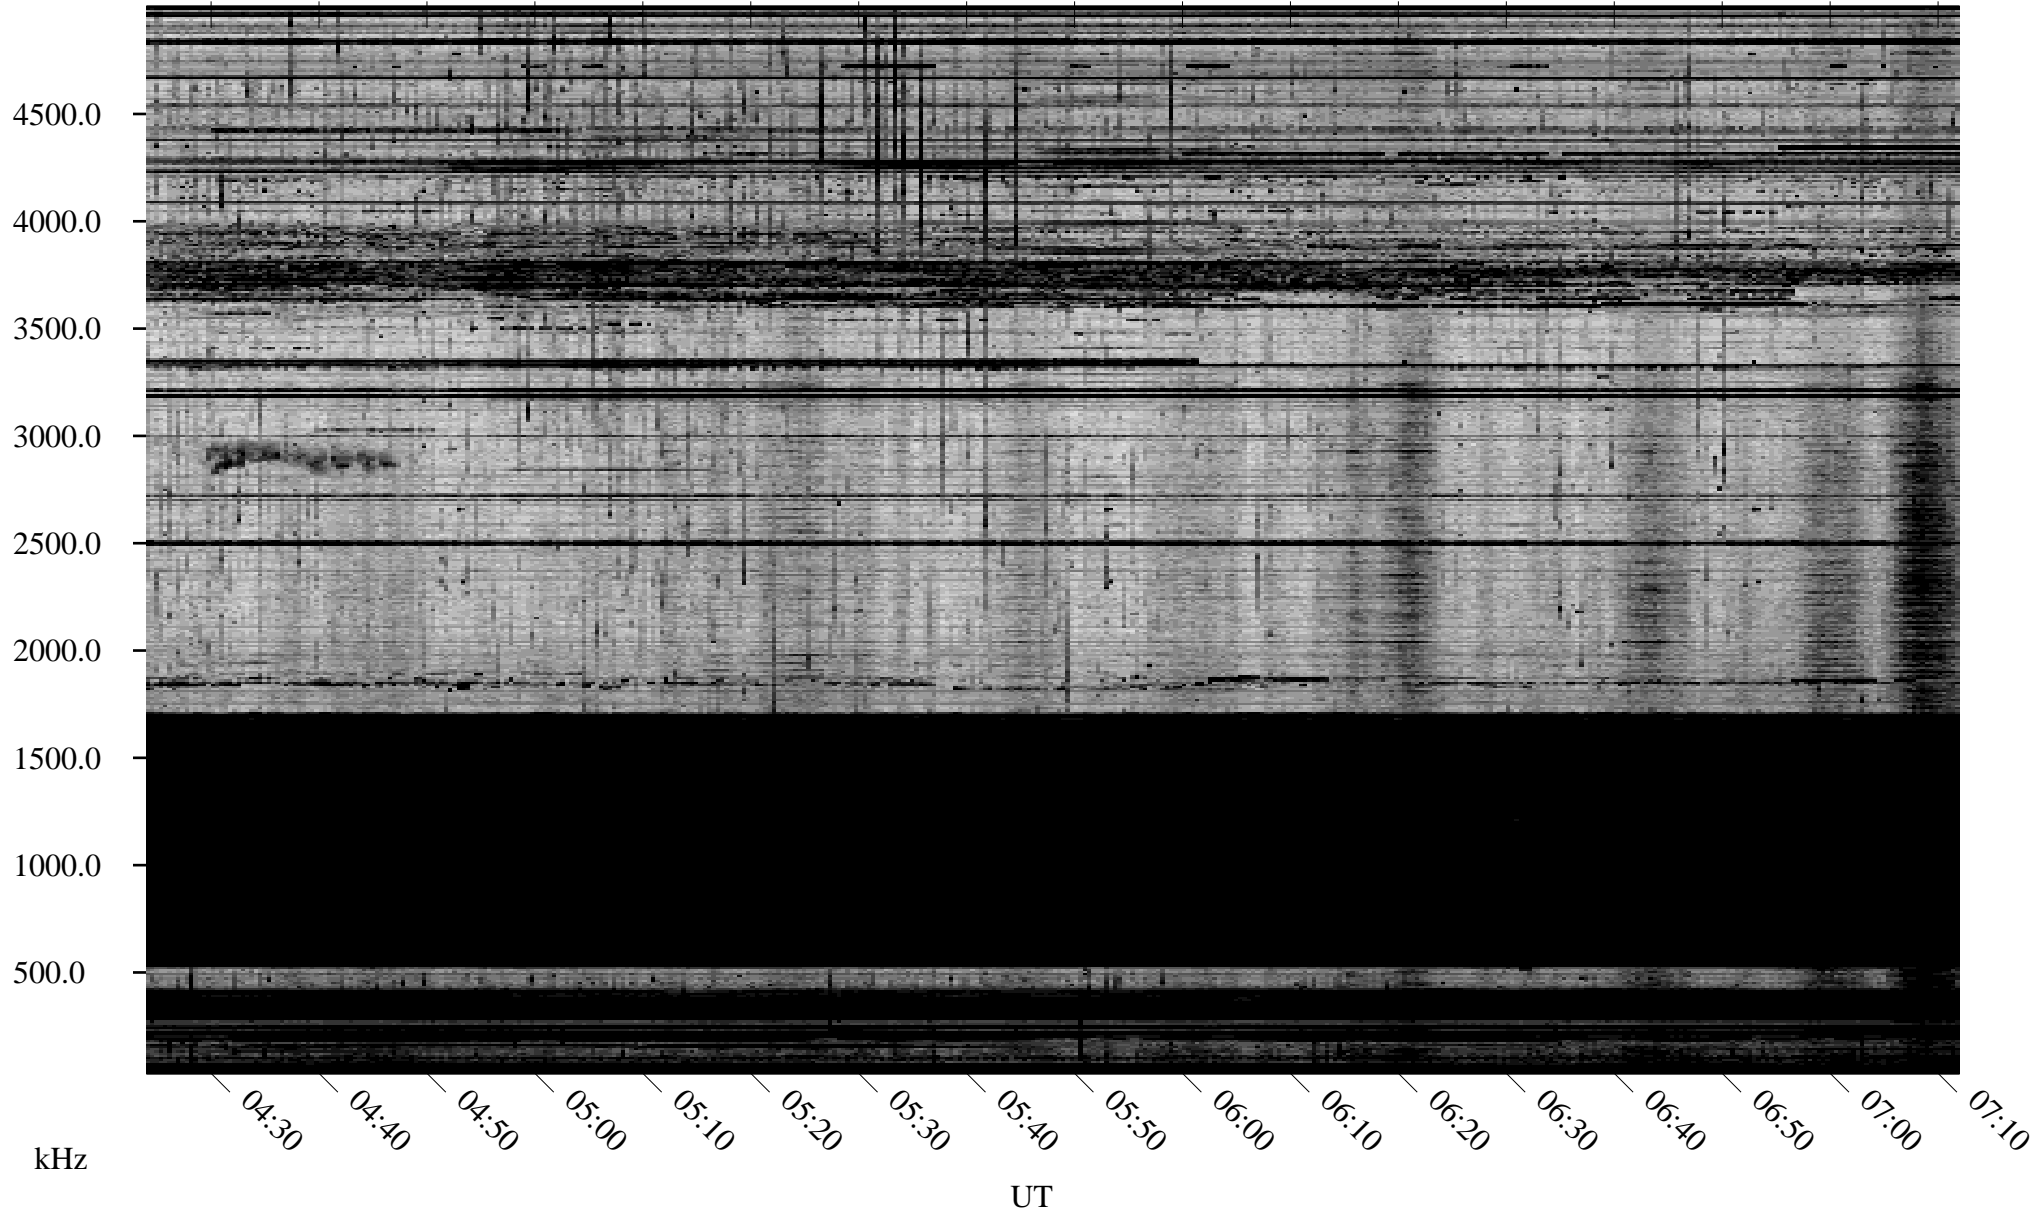

03/26/2010 Churchill, Manitoba

Linear Scale Black = 161 White = 15

ch10085l.r00SUm max_12

Page 1

03/26/2010 Churchill, Manitoba

Linear Scale Black = 161 White = 15

ch10085l.r00SUm max_12

Page 2

03/27/2010 Churchill, Manitoba

Linear Scale Black = 161 White = 15

ch10085l.r00SUm max_12

Page 3

03/27/2010 Churchill, Manitoba

Linear Scale Black = 161 White = 15

ch10085l.r00SUm max_12

Page 4

03/27/2010 Churchill, Manitoba

Linear Scale Black = 161 White = 15

ch100851.r00SUm max_12

Page 5

03/27/2010 Churchill, Manitoba

Linear Scale Black = 161 White = 15

ch10085l.r00SUm max_12

Page 6

03/27/2010 Churchill, Manitoba

Linear Scale Black = 161 White = 15

ch100851.r00SUm max_12

Page 7

03/27/2010 Churchill, Manitoba

Linear Scale Black = 161 White = 15

ch100851.r00SUm max_12