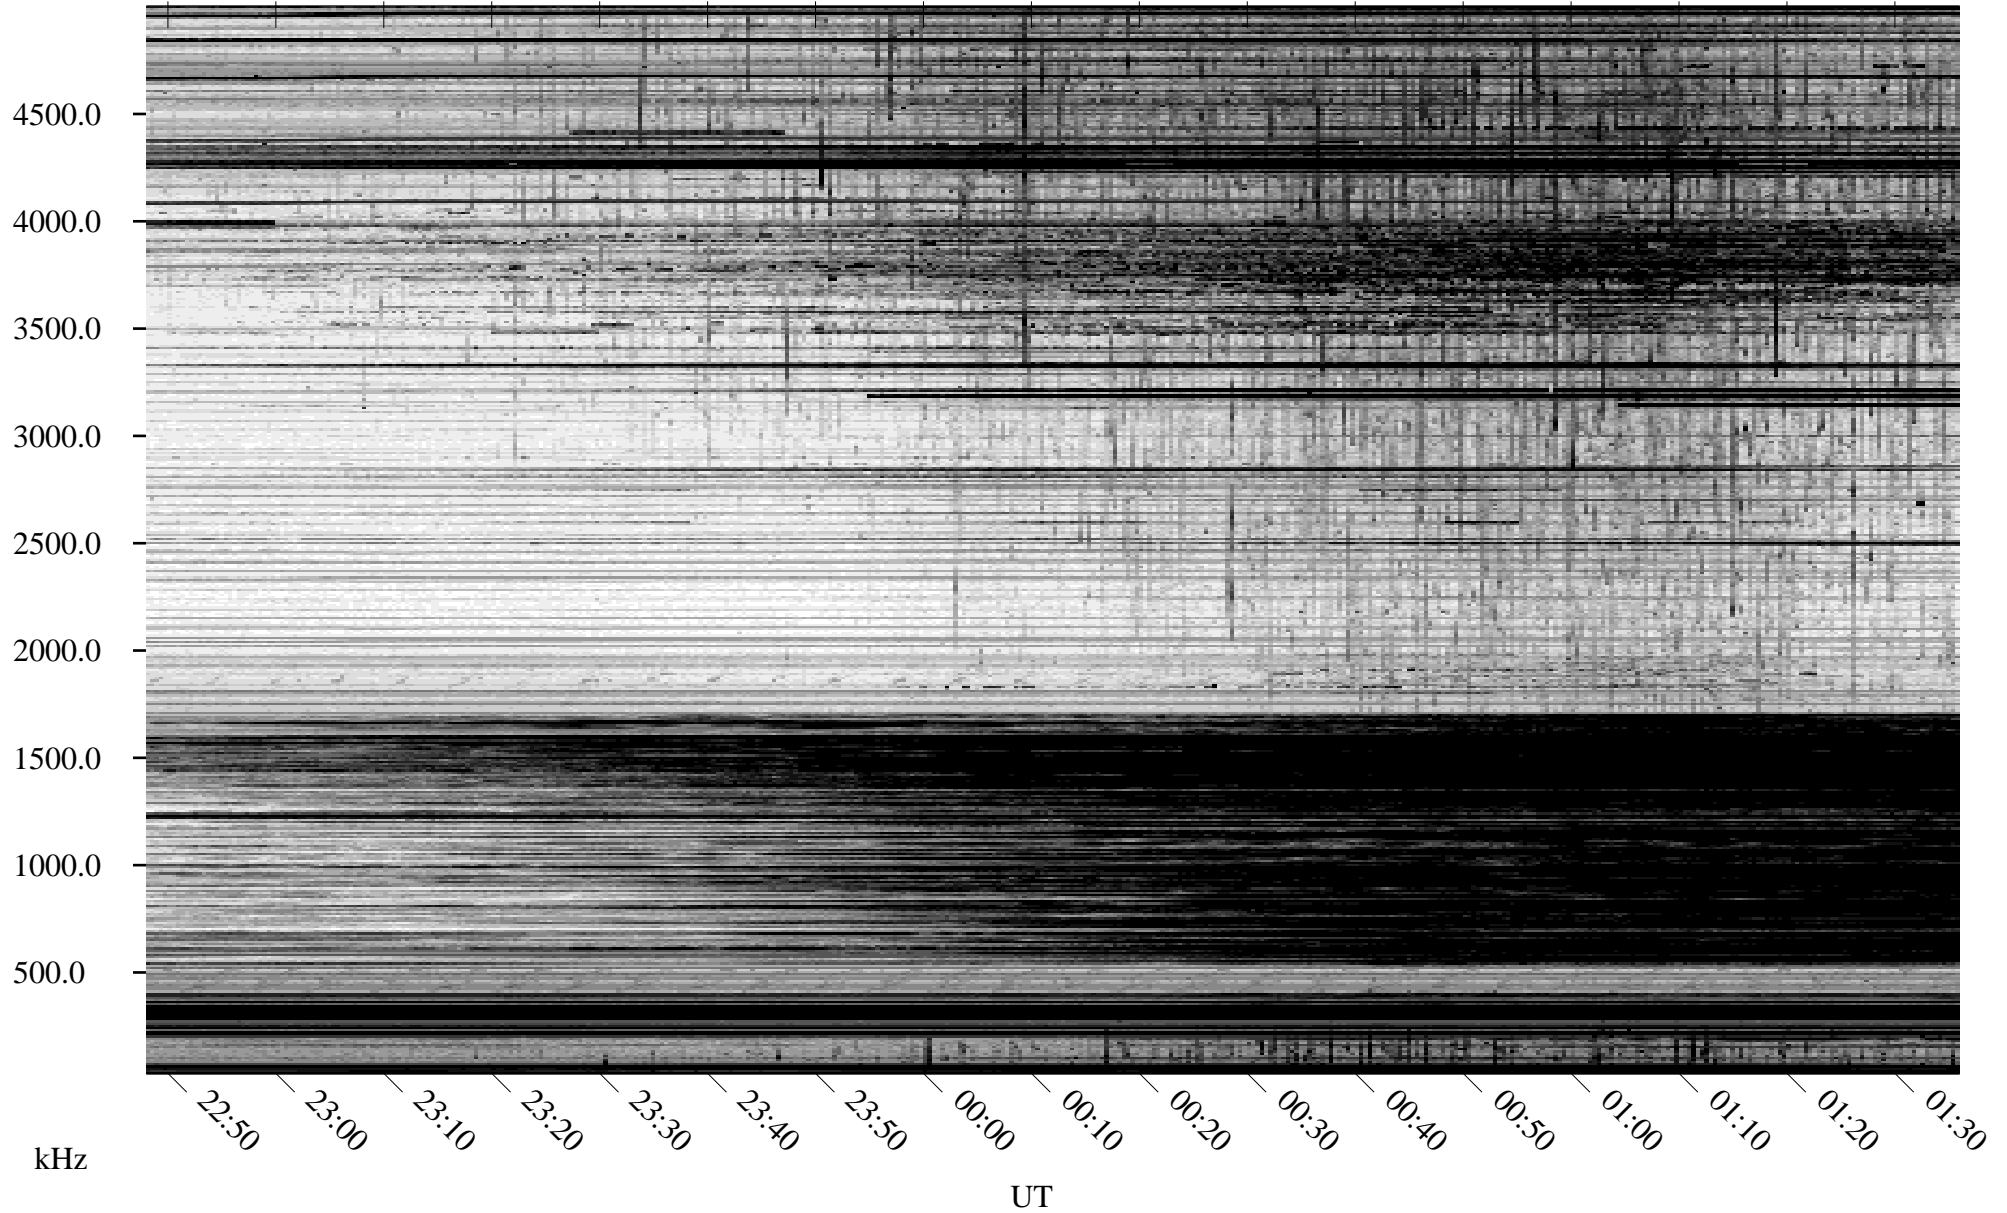

03/26/2010 Churchill, Manitoba

Linear Scale Black = 161 White = 15

ch10085l.r00SUm max_12

Page 1

03/26/2010 Churchill, Manitoba

Linear Scale Black = 161 White = 15

ch10085l.r00SUm max_12

Page 2

03/27/2010 Churchill, Manitoba

Linear Scale Black = 161 White = 15

ch10085l.r00SUm max_12

Page 3

03/27/2010 Churchill, Manitoba

Linear Scale Black = 161 White = 15

ch10085l.r00SUm max_12

Page 4

03/27/2010 Churchill, Manitoba

Linear Scale Black = 161 White = 15

ch100851.r00SUm max_12

Page 5

03/27/2010 Churchill, Manitoba

Linear Scale Black = 161 White = 15

ch10085l.r00SUm max_12

Page 6

03/27/2010 Churchill, Manitoba

Linear Scale Black = 161 White = 15

ch100851.r00SUm max_12

Page 7

03/27/2010 Churchill, Manitoba

Linear Scale Black = 161 White = 15

ch100851.r00SUm max_12