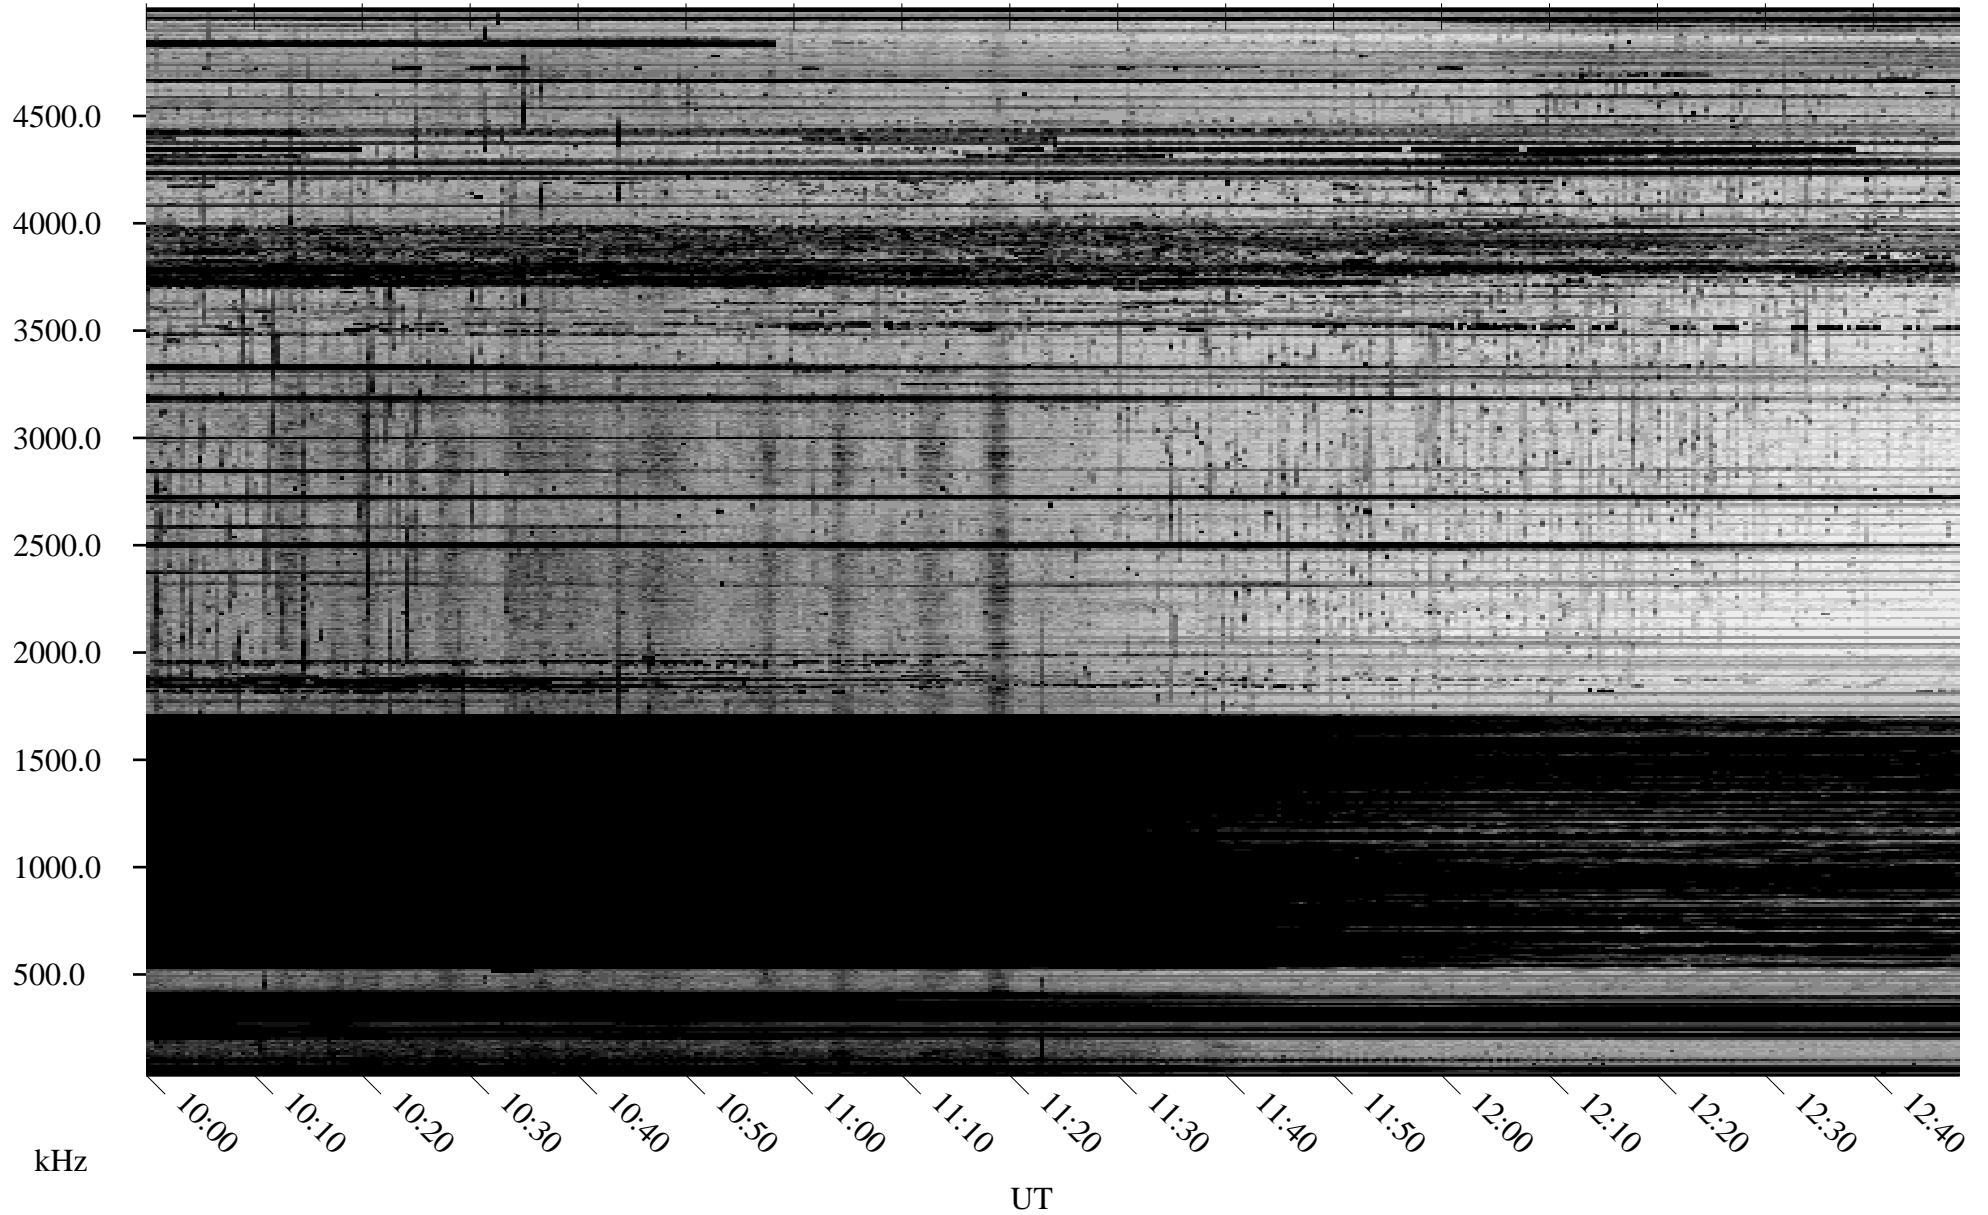

03/26/2010 Churchill, Manitoba

Linear Scale Black = 161 White = 15

ch10085l.r00SUm max_12

Page 1

03/26/2010 Churchill, Manitoba

Linear Scale Black = 161 White = 15

ch10085l.r00SUm max_12

Page 2

03/27/2010 Churchill, Manitoba

Linear Scale Black = 161 White = 15

ch10085l.r00SUm max_12

Page 3

03/27/2010 Churchill, Manitoba

Linear Scale Black = 161 White = 15

ch10085l.r00SUm max_12

Page 4

03/27/2010 Churchill, Manitoba

Linear Scale Black = 161 White = 15

ch100851.r00SUm max_12

Page 5

03/27/2010 Churchill, Manitoba

Linear Scale Black = 161 White = 15

ch10085l.r00SUm max_12

Page 6

03/27/2010 Churchill, Manitoba

Linear Scale Black = 161 White = 15

ch100851.r00SUm max_12

Page 7

03/27/2010 Churchill, Manitoba

Linear Scale Black = 161 White = 15

ch100851.r00SUm max_12