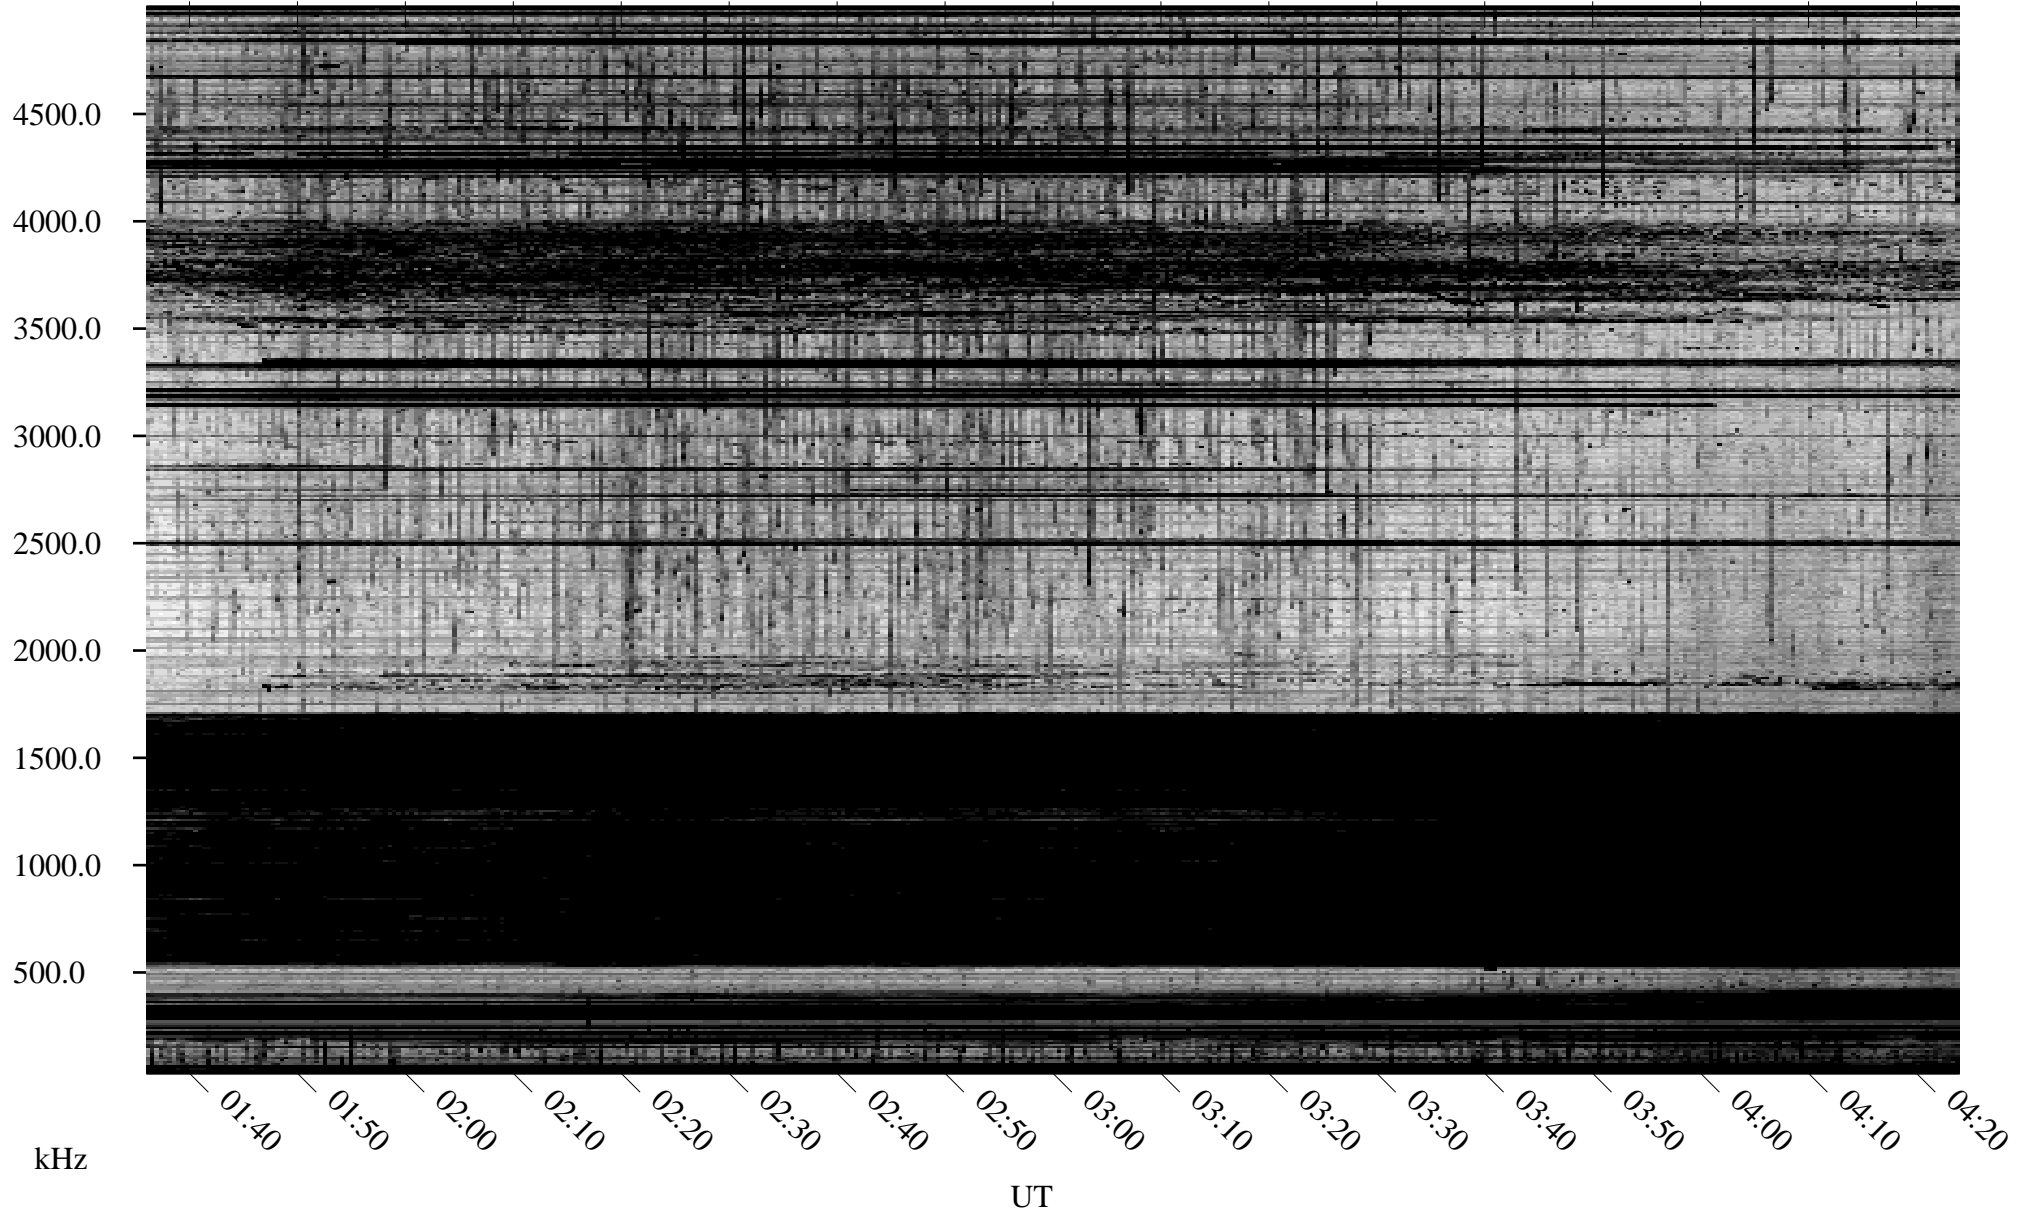

03/26/2010 Churchill, Manitoba

Linear Scale Black = 161 White = 15

ch10085l.r00SUm max_12

Page 1

03/26/2010 Churchill, Manitoba

Linear Scale Black = 161 White = 15

ch10085l.r00SUm max_12

Page 2

03/27/2010 Churchill, Manitoba

Linear Scale Black = 161 White = 15

ch10085l.r00SUm max_12

Page 3

03/27/2010 Churchill, Manitoba

Linear Scale Black = 161 White = 15

ch10085l.r00SUm max_12

Page 4

03/27/2010 Churchill, Manitoba

Linear Scale Black = 161 White = 15

ch100851.r00SUm max_12

Page 5

03/27/2010 Churchill, Manitoba

Linear Scale Black = 161 White = 15

ch10085l.r00SUm max_12

Page 6

03/27/2010 Churchill, Manitoba

Linear Scale Black = 161 White = 15

ch100851.r00SUm max_12

Page 7

03/27/2010 Churchill, Manitoba

Linear Scale Black = 161 White = 15

ch100851.r00SUm max_12