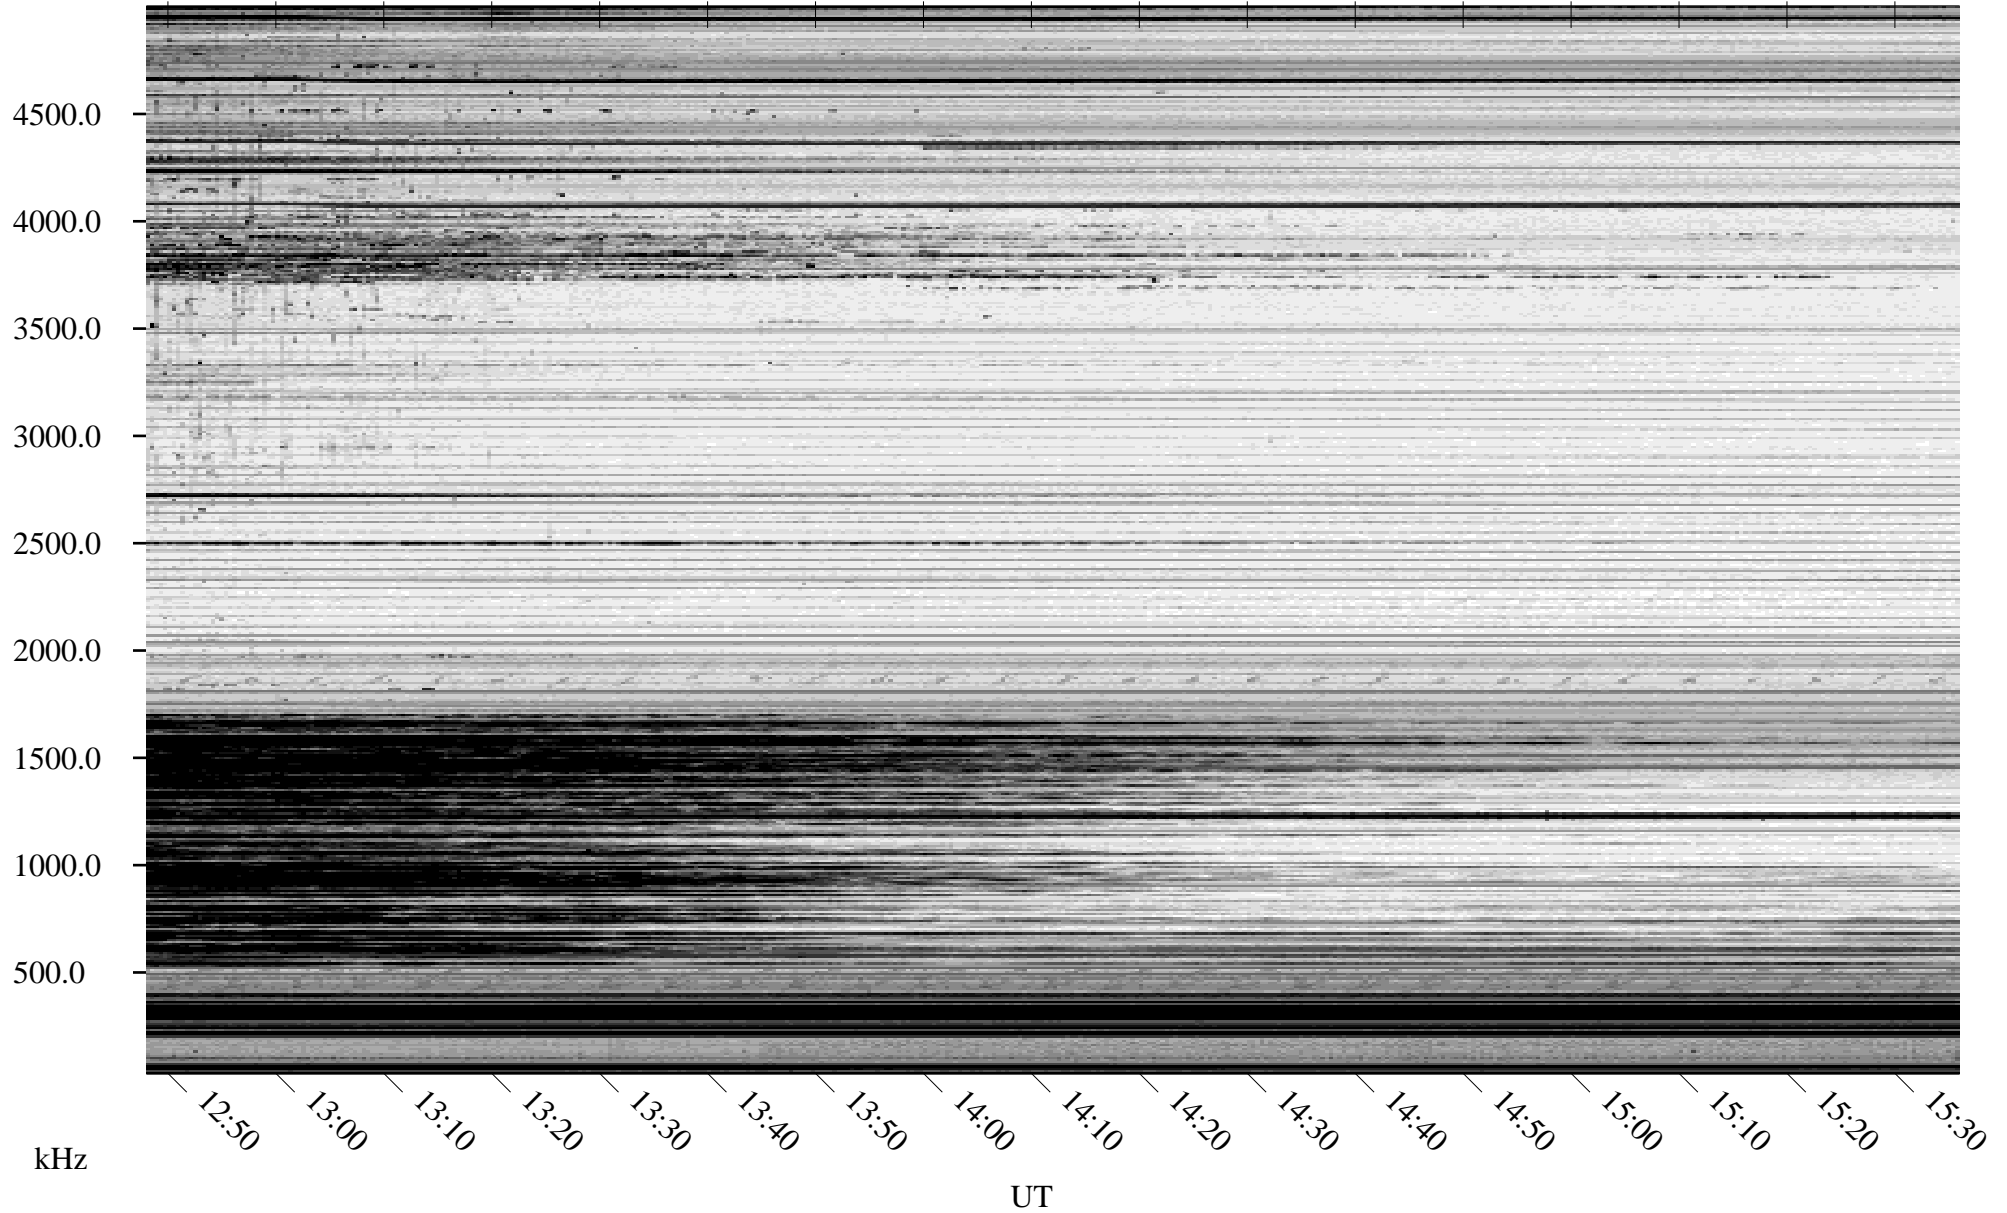

03/26/2010 Churchill, Manitoba

Linear Scale Black = 161 White = 15

ch10085l.r00SUm max_12

Page 1

03/26/2010 Churchill, Manitoba

Linear Scale Black = 161 White = 15

ch10085l.r00SUm max_12

Page 2

03/27/2010 Churchill, Manitoba

Linear Scale Black = 161 White = 15

ch10085l.r00SUm max_12

Page 3

03/27/2010 Churchill, Manitoba

Linear Scale Black = 161 White = 15

ch10085l.r00SUm max_12

Page 4

03/27/2010 Churchill, Manitoba

Linear Scale Black = 161 White = 15

ch100851.r00SUm max_12

Page 5

03/27/2010 Churchill, Manitoba

Linear Scale Black = 161 White = 15

ch10085l.r00SUm max_12

Page 6

03/27/2010 Churchill, Manitoba

Linear Scale Black = 161 White = 15

ch100851.r00SUm max_12

Page 7

03/27/2010 Churchill, Manitoba

Linear Scale Black = 161 White = 15

ch100851.r00SUm max_12