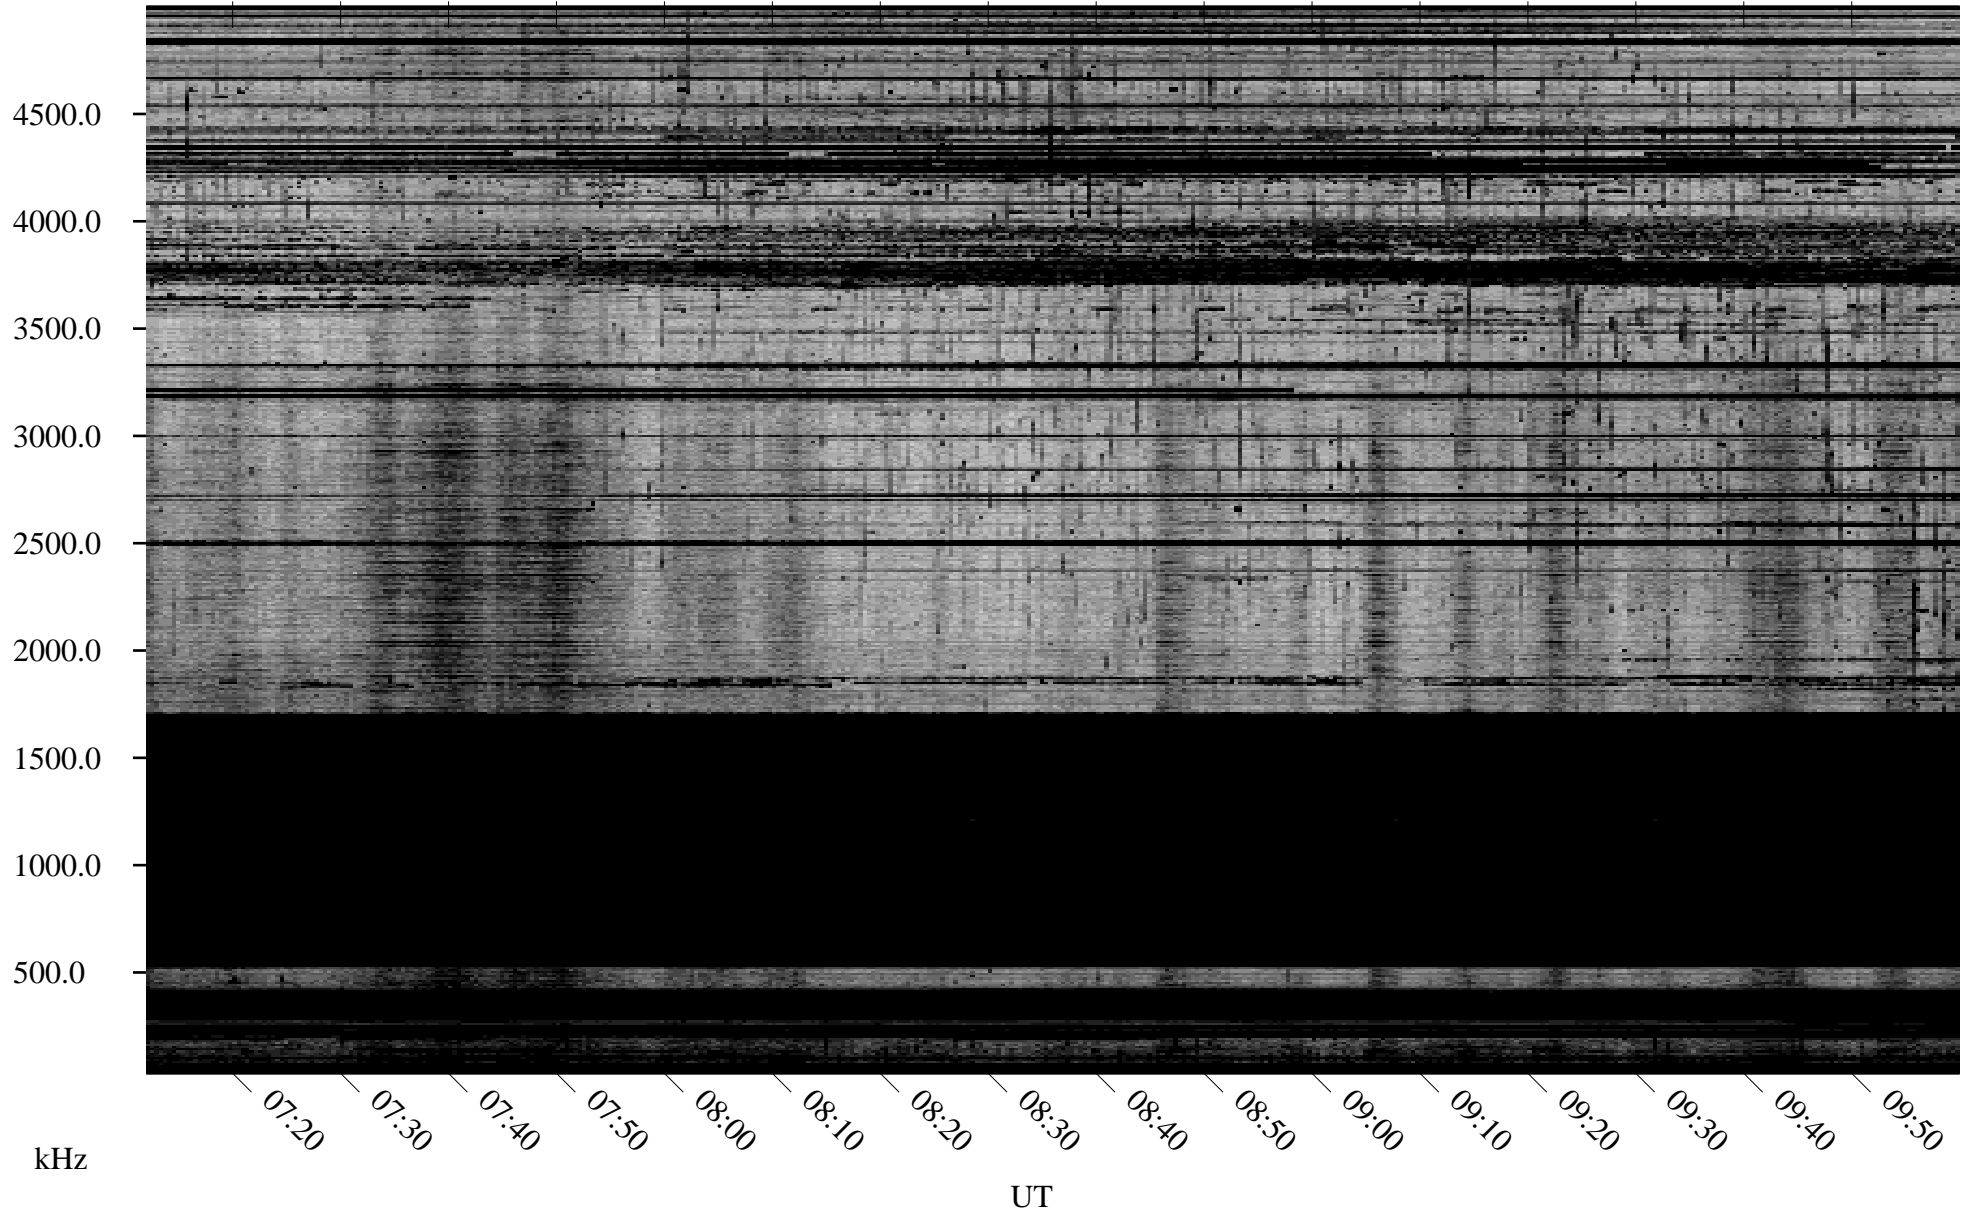

03/26/2010 Churchill, Manitoba

Linear Scale Black = 161 White = 15

ch10085l.r00SUm max_12

Page 1

03/26/2010 Churchill, Manitoba

Linear Scale Black = 161 White = 15

ch10085l.r00SUm max_12

Page 2

03/27/2010 Churchill, Manitoba

Linear Scale Black = 161 White = 15

ch10085l.r00SUm max_12

Page 3

03/27/2010 Churchill, Manitoba

Linear Scale Black = 161 White = 15

ch10085l.r00SUm max_12

Page 4

03/27/2010 Churchill, Manitoba

Linear Scale Black = 161 White = 15

ch100851.r00SUm max_12

Page 5

03/27/2010 Churchill, Manitoba

Linear Scale Black = 161 White = 15

ch10085l.r00SUm max_12

Page 6

03/27/2010 Churchill, Manitoba

Linear Scale Black = 161 White = 15

ch100851.r00SUm max_12

Page 7

03/27/2010 Churchill, Manitoba

Linear Scale Black = 161 White = 15

ch100851.r00SUm max_12