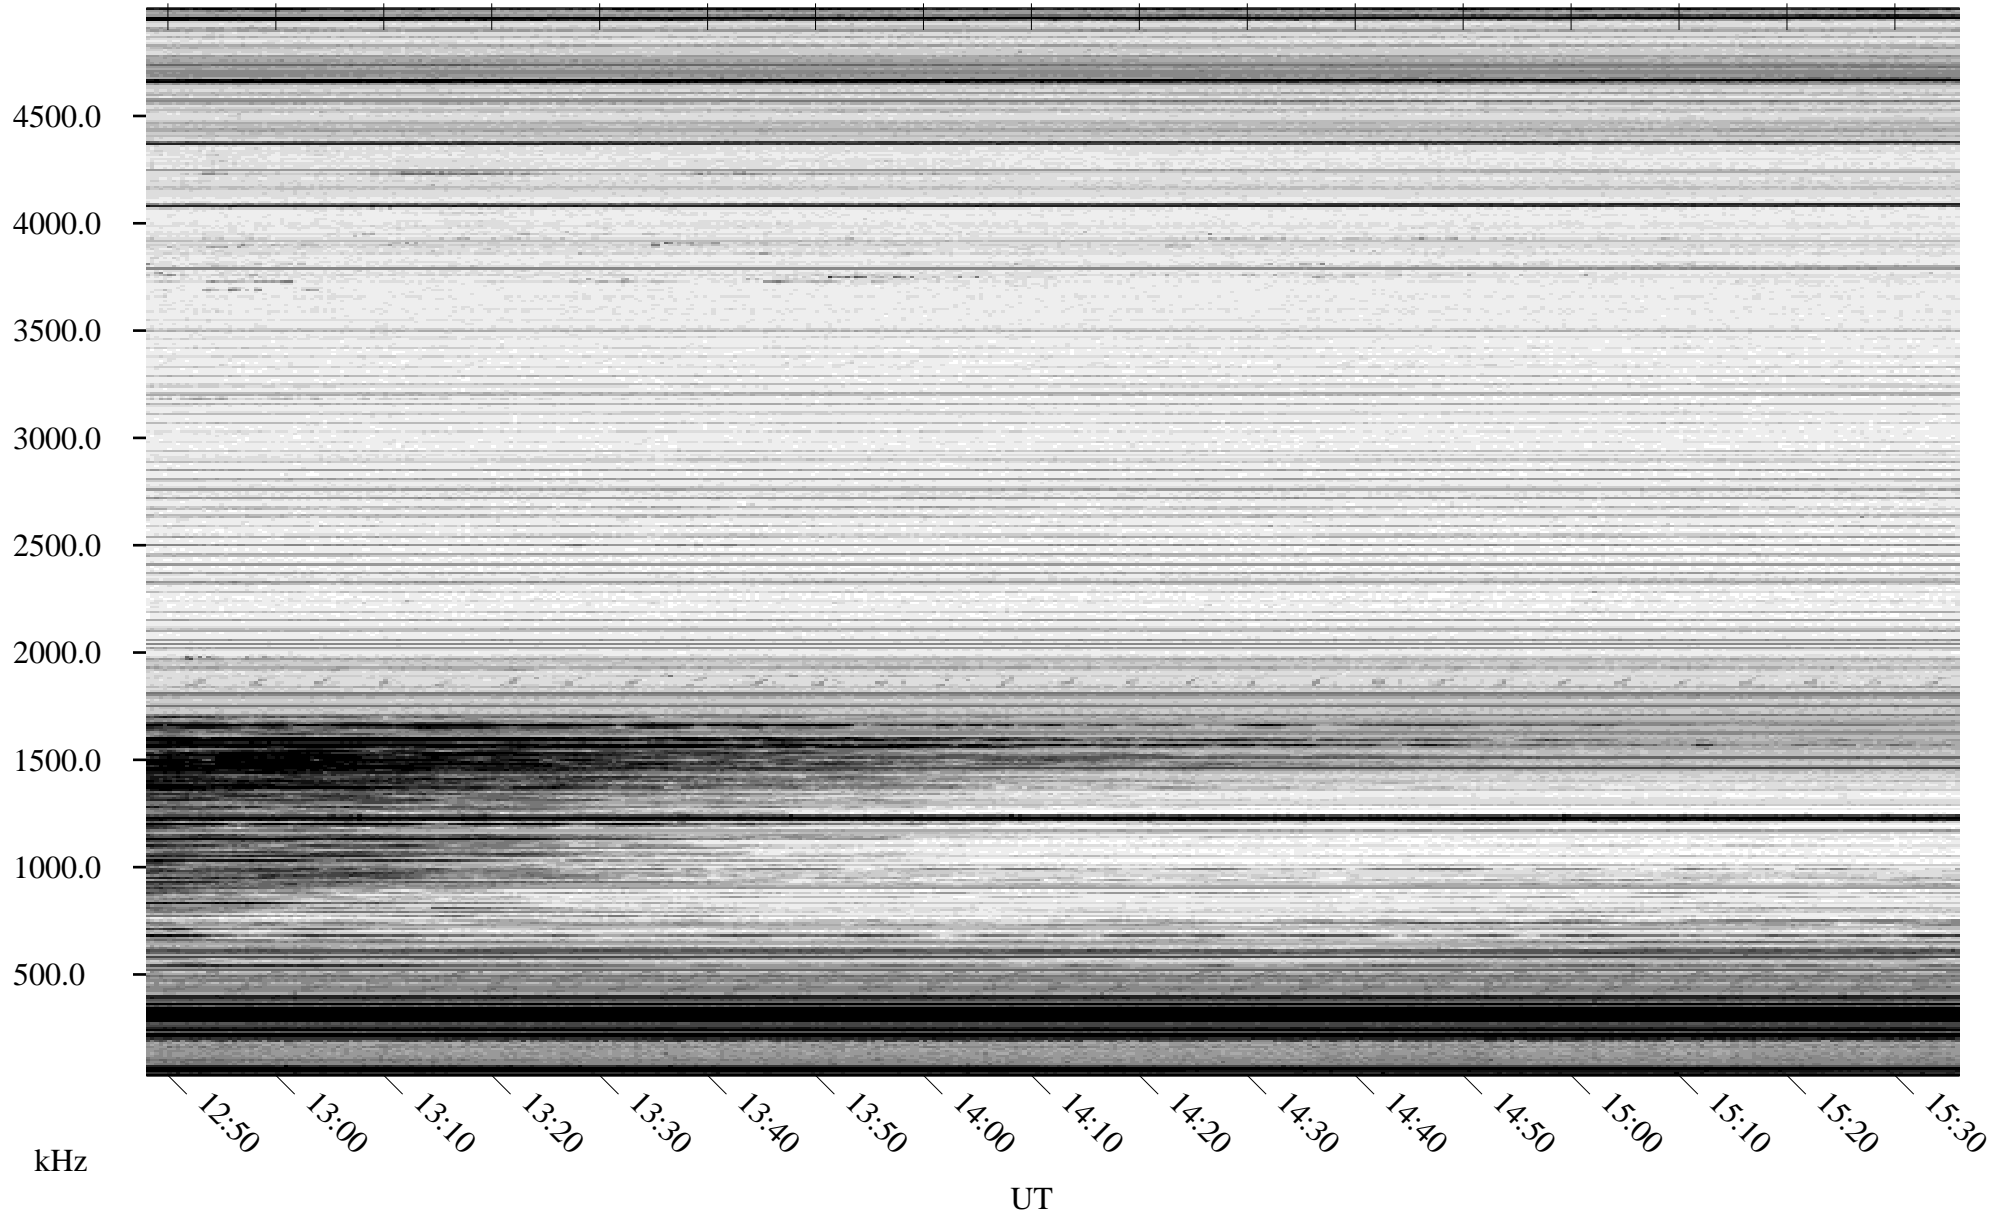

# 03/28/2010 Churchill, Manitoba

Linear Scale    Black = 161    White = 15

ch10086l.r00SUm max\_12

Page 5

# 03/28/2010 Churchill, Manitoba

Linear Scale    Black = 161    White = 15

ch10086l.r00SUm max\_12

Page 6

# 03/28/2010 Churchill, Manitoba

Linear Scale    Black = 161    White = 15

ch10086l.r00SUm max\_12

Page 7

# 03/28/2010 Churchill, Manitoba

Linear Scale    Black = 161    White = 15

ch10086l.r00SUm max\_12