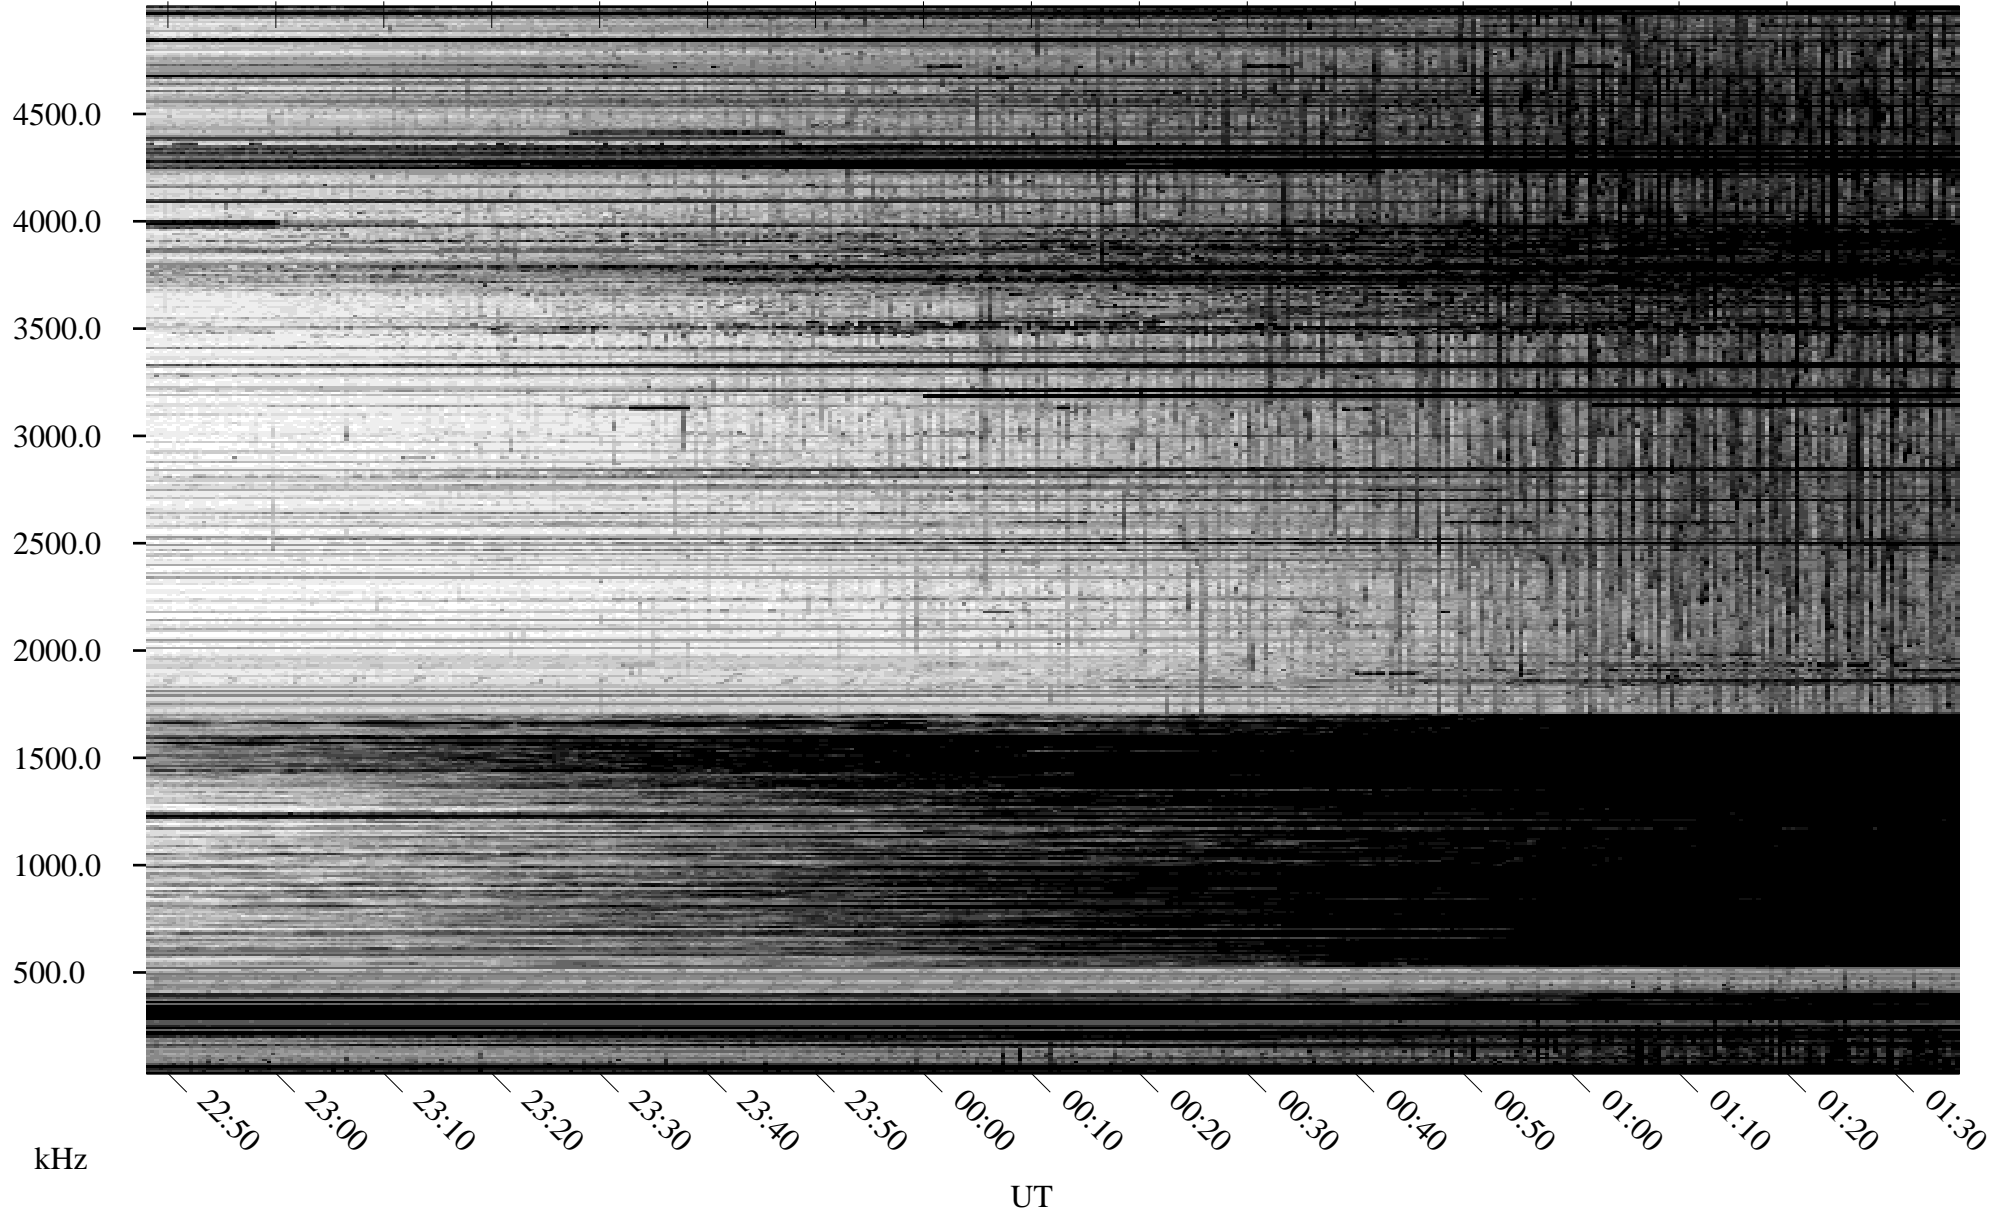

# 03/27/2010 Churchill, Manitoba

Linear Scale    Black = 161    White = 15

ch10086l.r00SUm max\_12

Page 1

# 03/27/2010 Churchill, Manitoba

Linear Scale    Black = 161    White = 15

ch10086l.r00SUm max\_12

Page 2

# 03/28/2010 Churchill, Manitoba

Linear Scale    Black = 161    White = 15

ch10086l.r00SUm max\_12

Page 3

# 03/28/2010 Churchill, Manitoba

Linear Scale    Black = 161    White = 15

ch10086l.r00SUm max\_12

Page 4