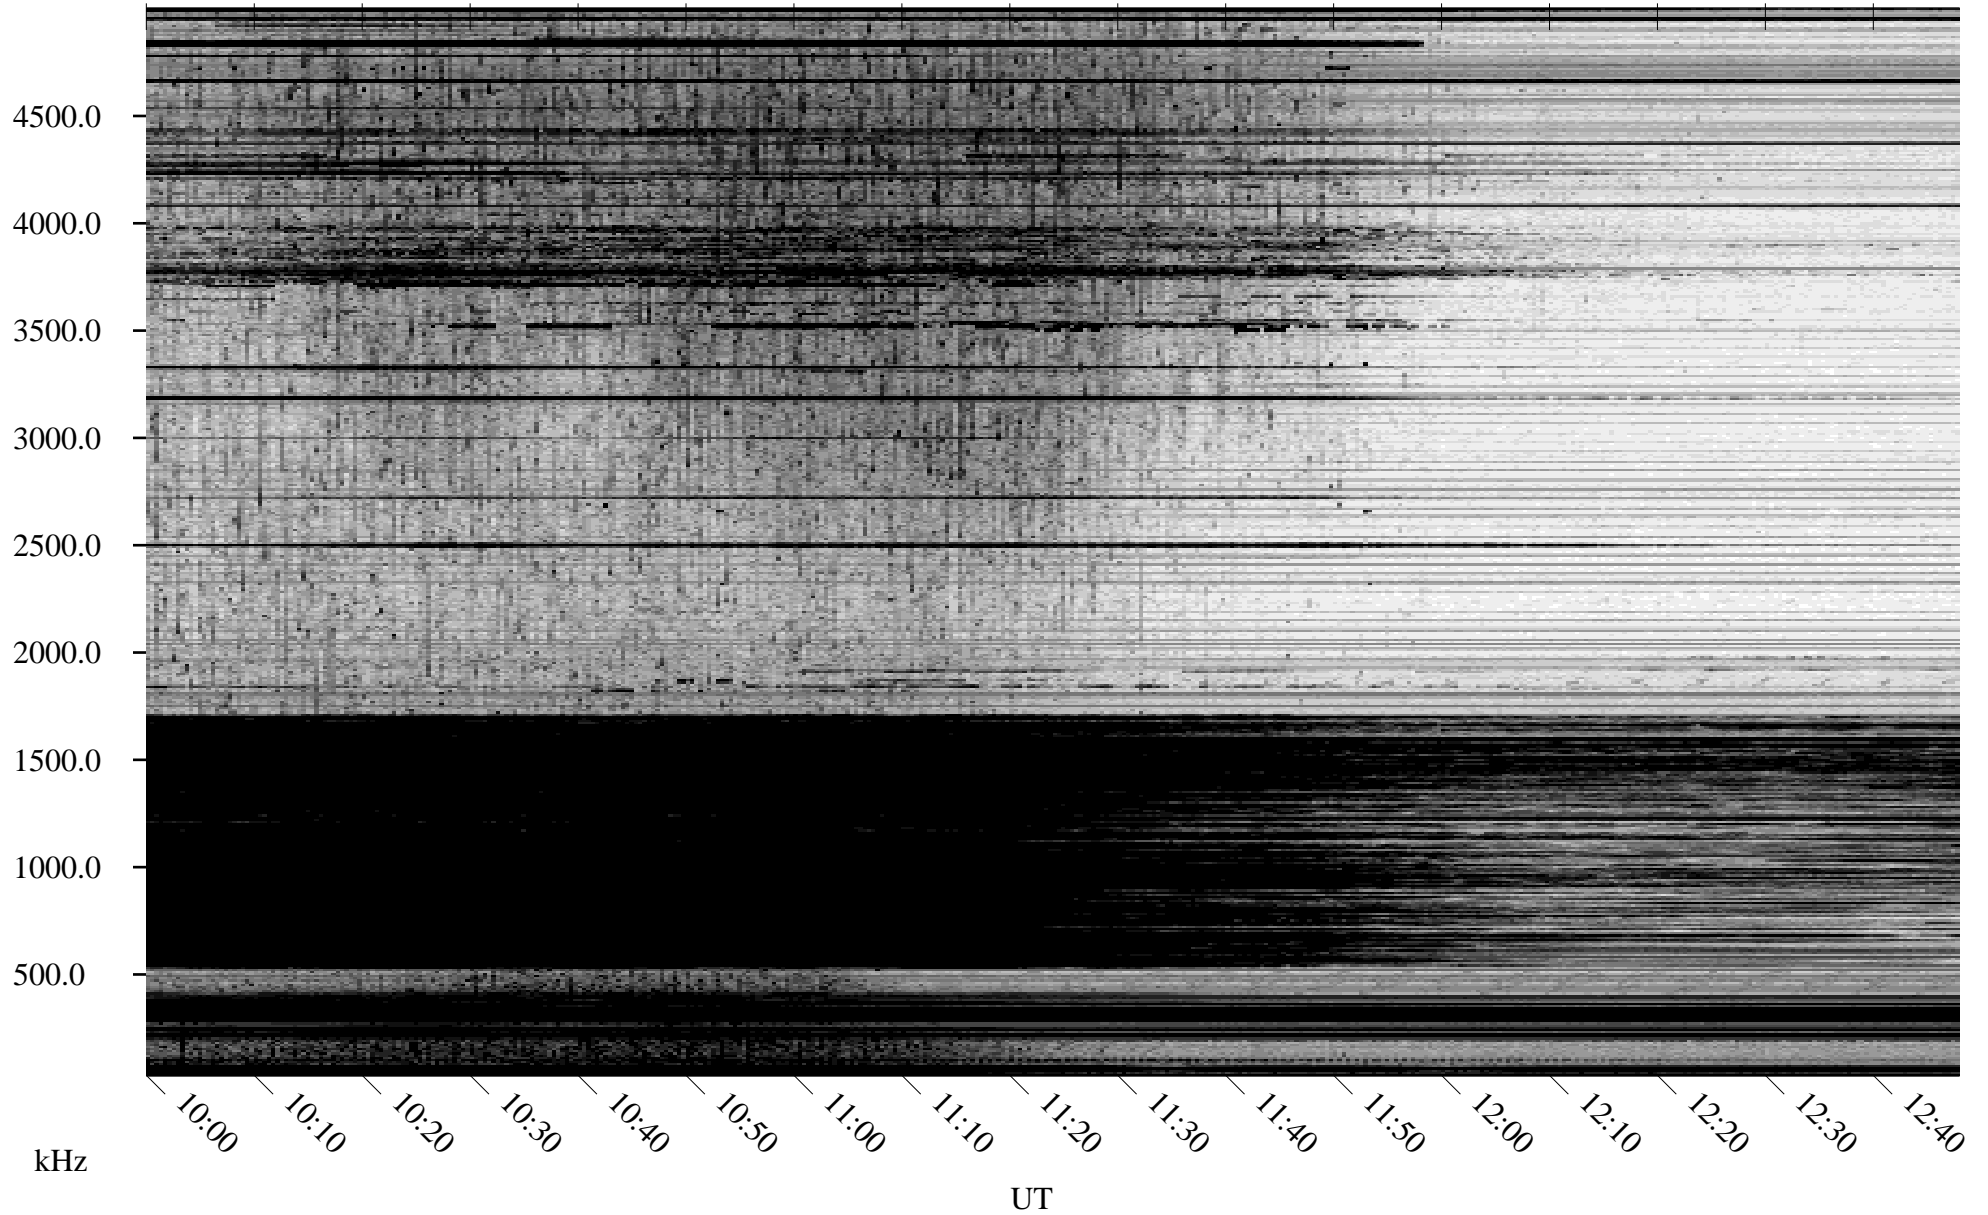

# 03/28/2010 Churchill, Manitoba

Linear Scale    Black = 161    White = 15

ch10086l.r00SUm max\_12

Page 5

# 03/28/2010 Churchill, Manitoba

Linear Scale    Black = 161    White = 15

ch10086l.r00SUm max\_12

Page 6

# 03/28/2010 Churchill, Manitoba

Linear Scale    Black = 161    White = 15

ch10086l.r00SUm max\_12

Page 7

# 03/28/2010 Churchill, Manitoba

Linear Scale    Black = 161    White = 15

ch10086l.r00SUm max\_12