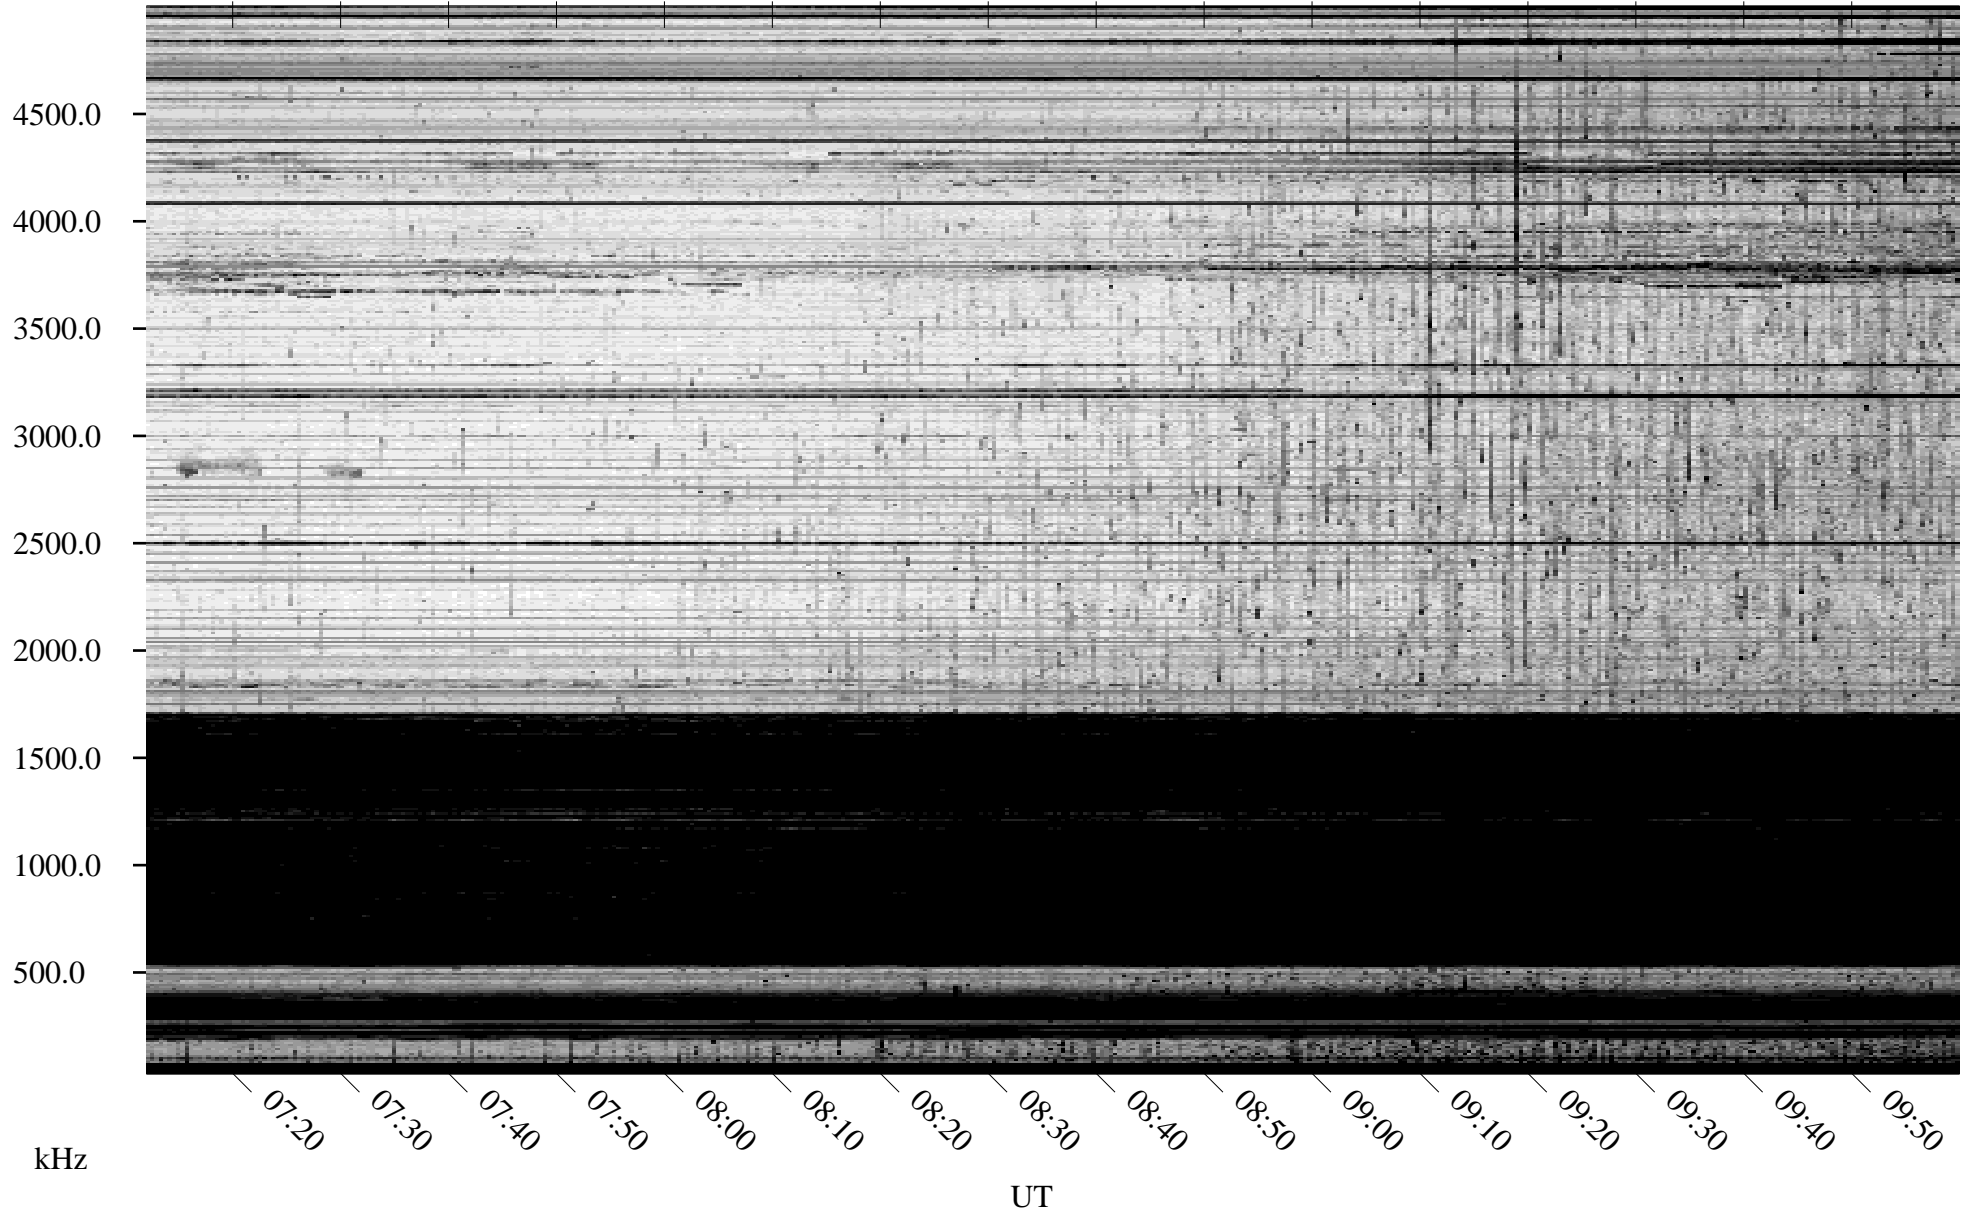

# 03/28/2010 Churchill, Manitoba

Linear Scale    Black = 161    White = 15

ch10086l.r00SUm max\_12

Page 4

# 03/28/2010 Churchill, Manitoba

Linear Scale    Black = 161    White = 15

ch10086l.r00SUm max\_12

Page 5

# 03/28/2010 Churchill, Manitoba

Linear Scale    Black = 161    White = 15

ch10086l.r00SUm max\_12

Page 6