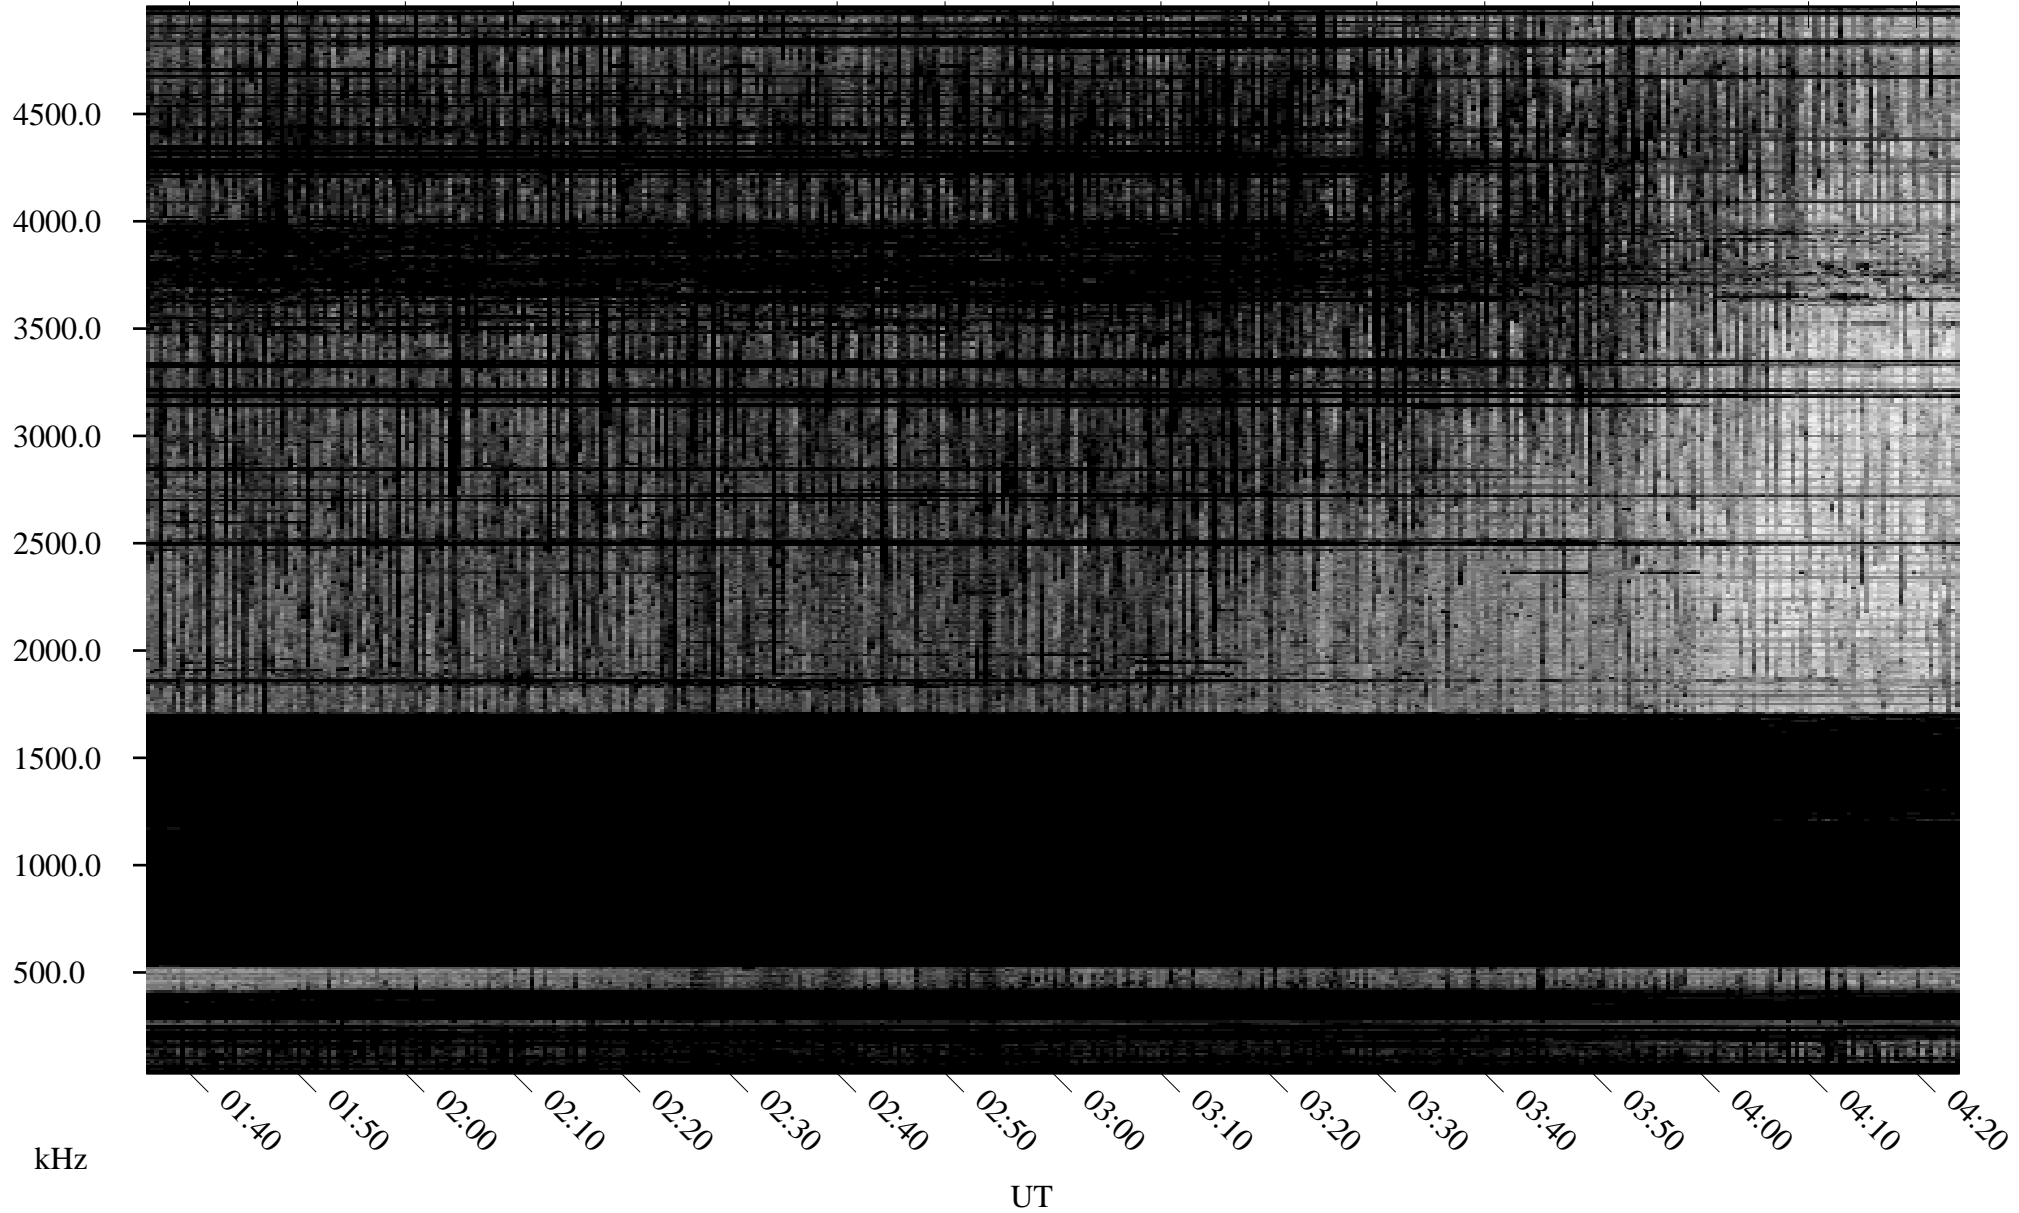

# 03/27/2010 Churchill, Manitoba

Linear Scale    Black = 161    White = 15

ch10086l.r00SUm max\_12

Page 1

# 03/27/2010 Churchill, Manitoba

Linear Scale    Black = 161    White = 15

ch10086l.r00SUm max\_12

Page 2

# 03/28/2010 Churchill, Manitoba

Linear Scale    Black = 161    White = 15

ch10086l.r00SUm max\_12

Page 3

# 03/28/2010 Churchill, Manitoba

Linear Scale    Black = 161    White = 15

ch10086l.r00SUm max\_12

Page 4