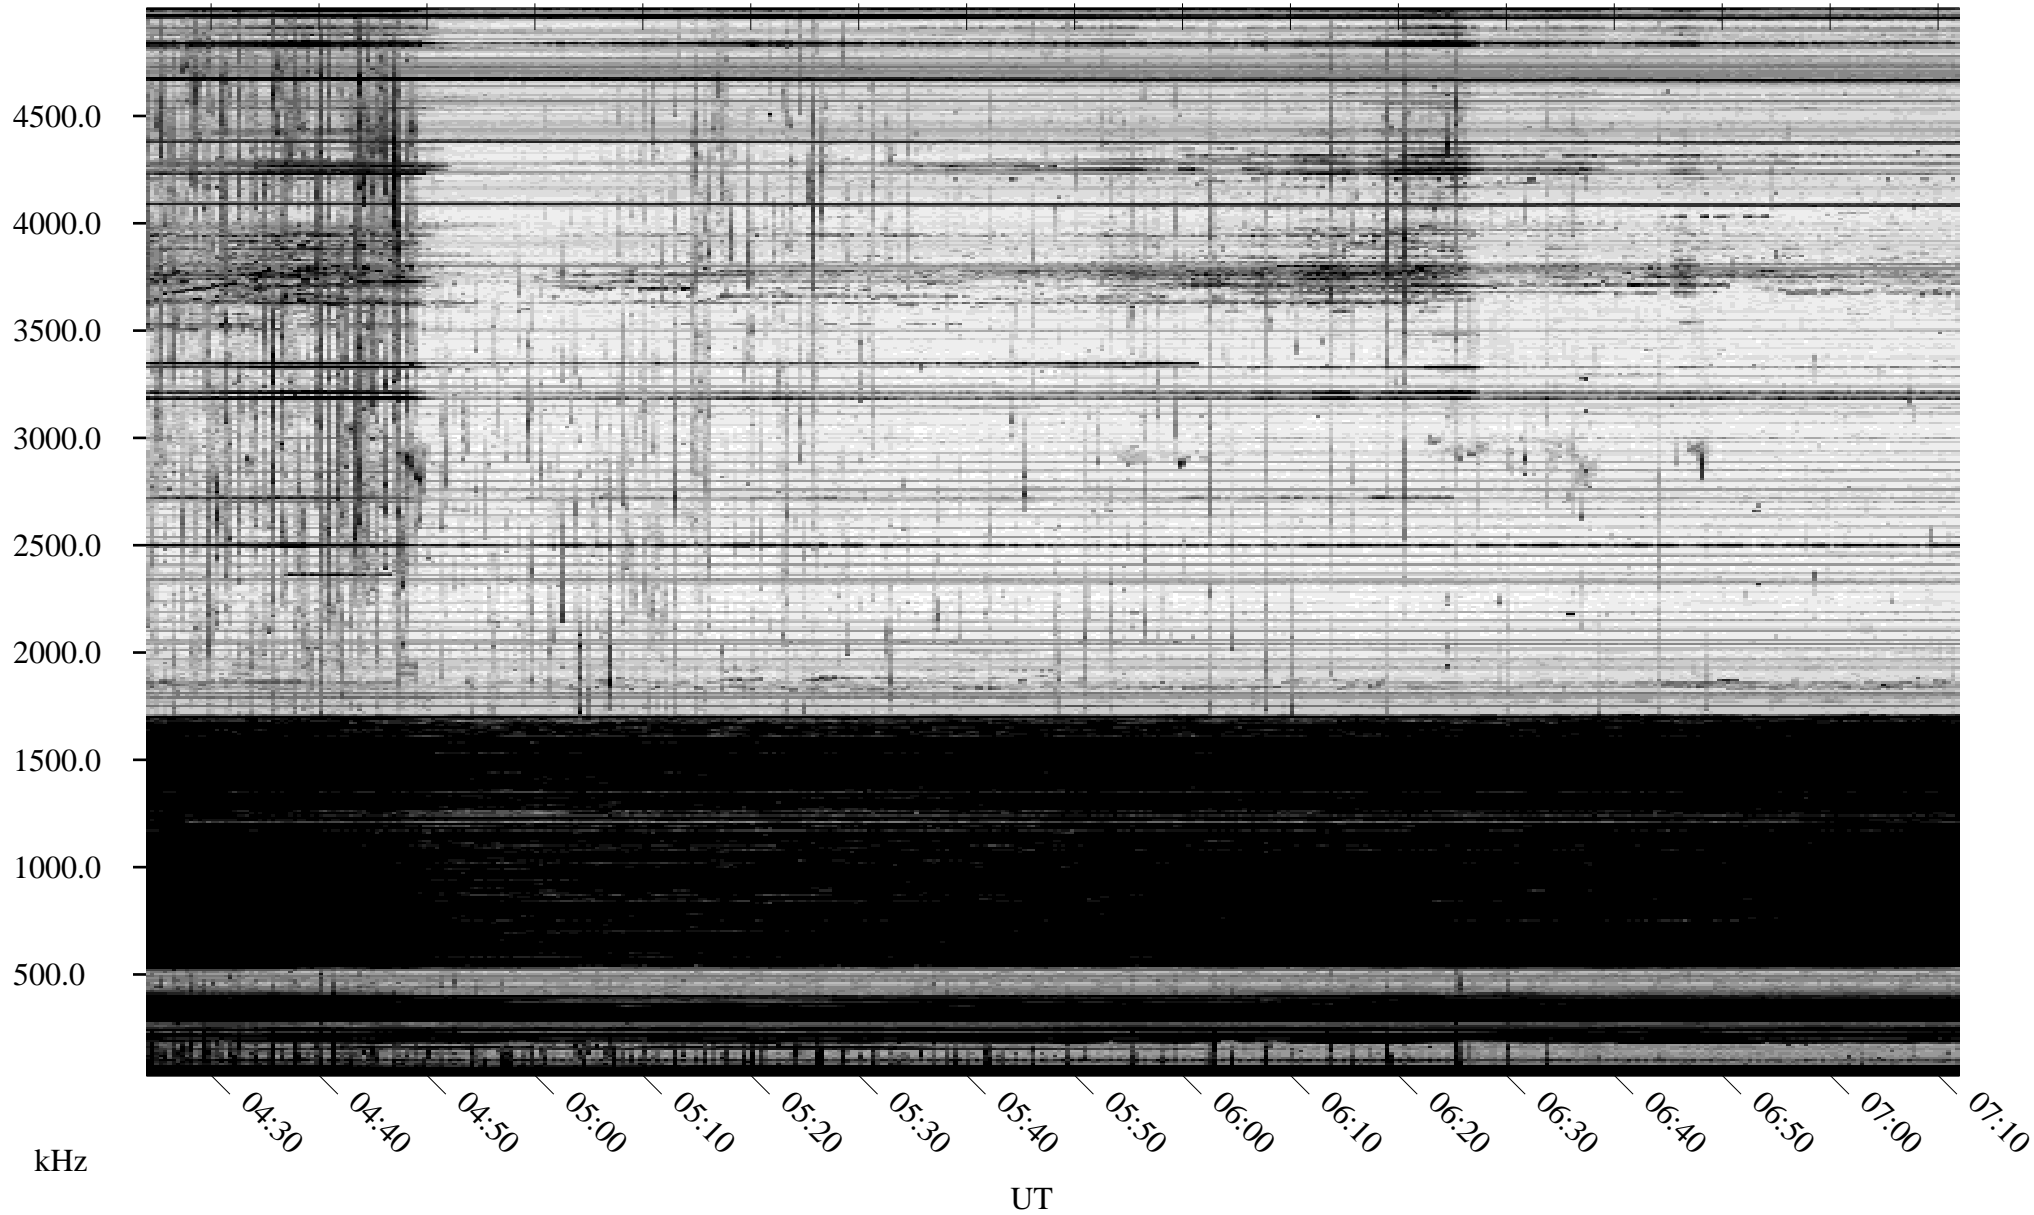

# 03/27/2010 Churchill, Manitoba

Linear Scale    Black = 161    White = 15

ch10086l.r00SUm max\_12

Page 1

# 03/27/2010 Churchill, Manitoba

Linear Scale    Black = 161    White = 15

ch10086l.r00SUm max\_12

Page 2

# 03/28/2010 Churchill, Manitoba

Linear Scale    Black = 161    White = 15

ch10086l.r00SUm max\_12

Page 3

# 03/28/2010 Churchill, Manitoba

Linear Scale    Black = 161    White = 15

ch10086l.r00SUm max\_12

Page 4