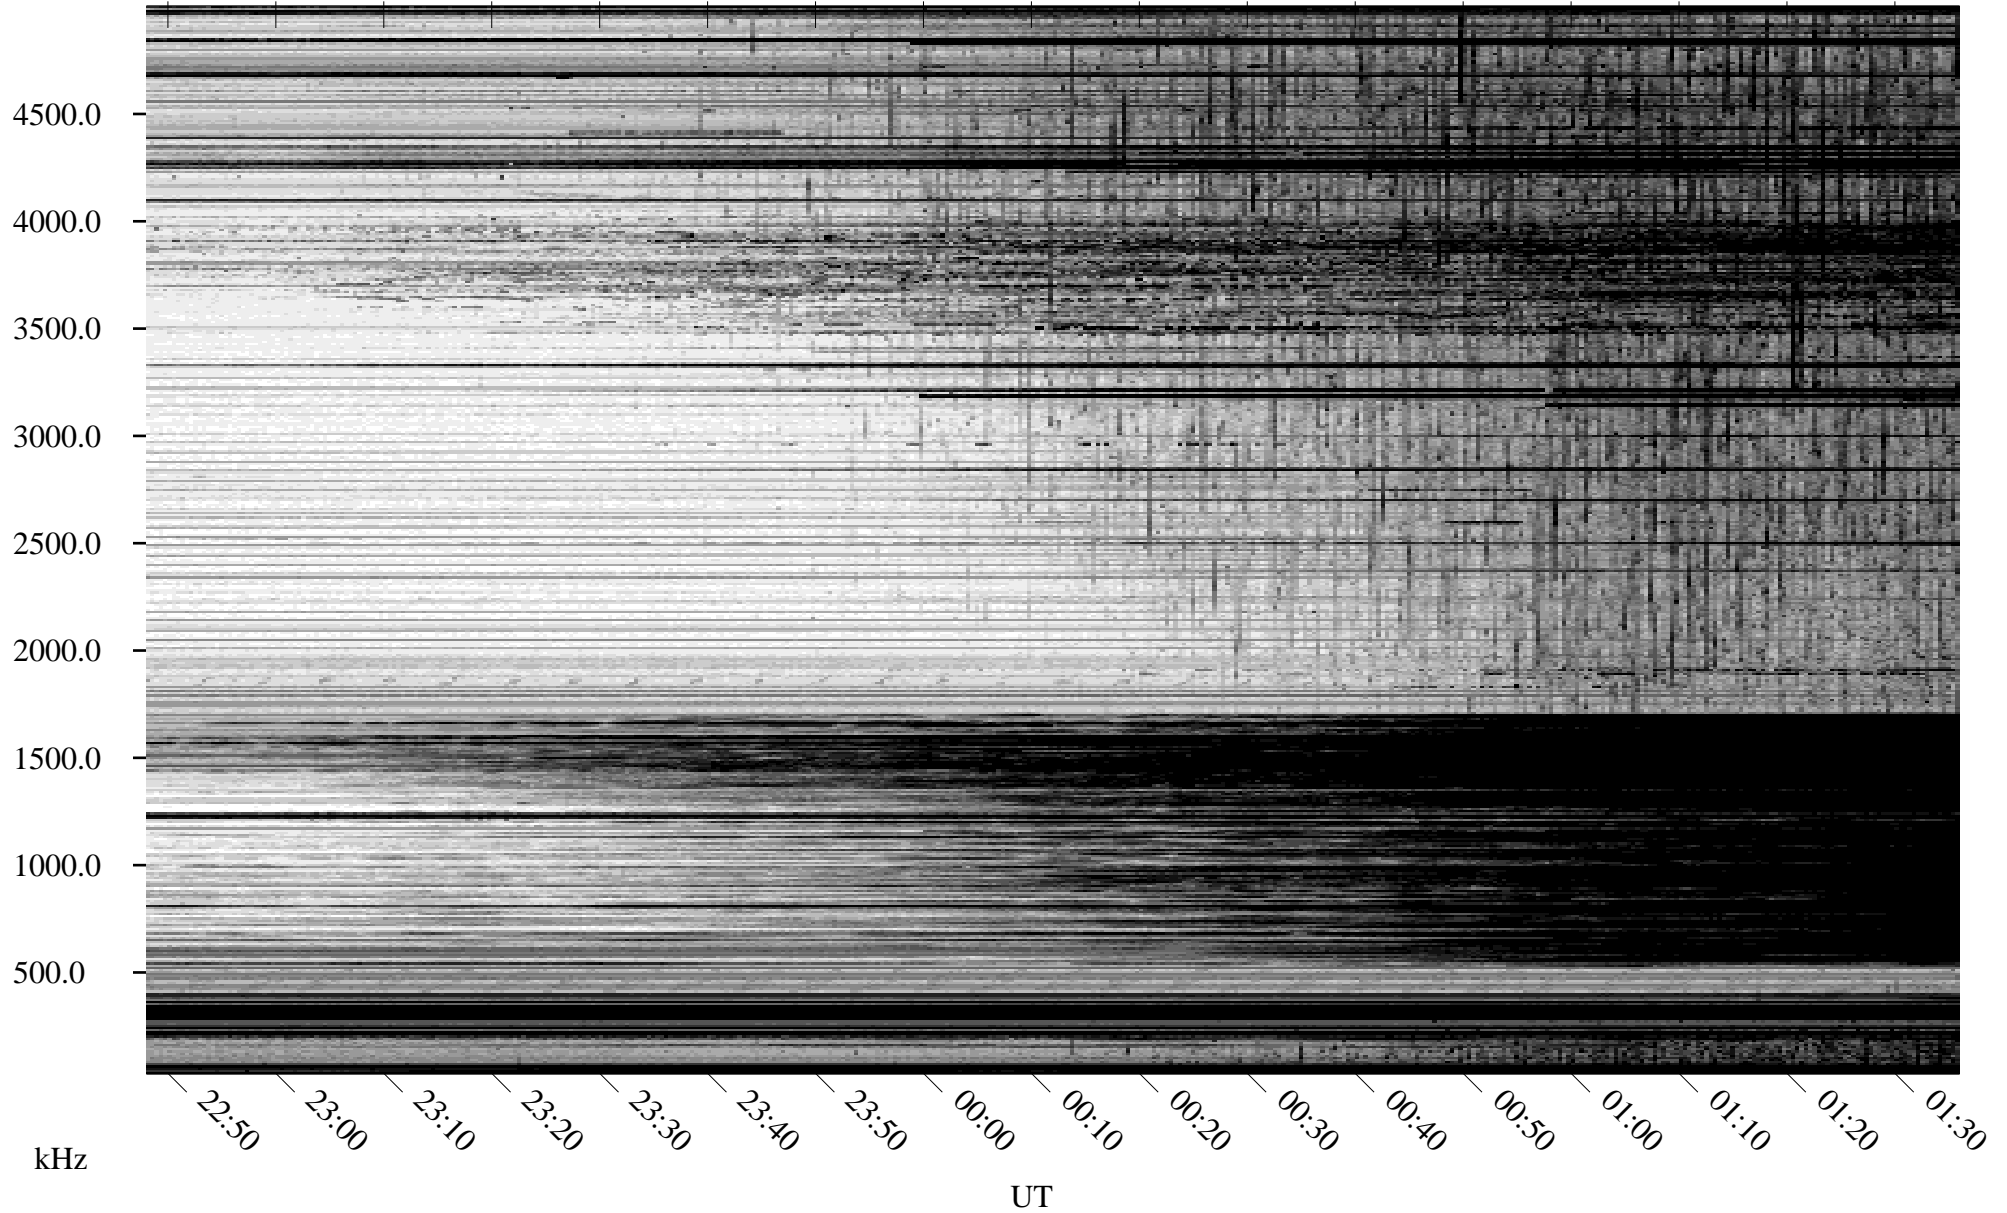

03/28/2010 Churchill, Manitoba

Linear Scale Black = 161 White = 15

ch10087l.r00SUm max_12

Page 1

03/28/2010 Churchill, Manitoba

Linear Scale Black = 161 White = 15

ch10087l.r00SUm max_12

Page 2

03/29/2010 Churchill, Manitoba

Linear Scale Black = 161 White = 15

ch10087l.r00SUm max_12

Page 3

03/29/2010 Churchill, Manitoba

Linear Scale Black = 161 White = 15

ch10087l.r00SUm max_12

Page 4

03/29/2010 Churchill, Manitoba

Linear Scale Black = 161 White = 15

ch10087l.r00SUm max_12

Page 5

03/29/2010 Churchill, Manitoba

Linear Scale Black = 161 White = 15

ch10087l.r00SUm max_12

Page 6

03/29/2010 Churchill, Manitoba

Linear Scale Black = 161 White = 15

ch10087l.r00SUm max_12

Page 7

03/29/2010 Churchill, Manitoba

Linear Scale Black = 161 White = 15

ch10087l.r00SUm max_12