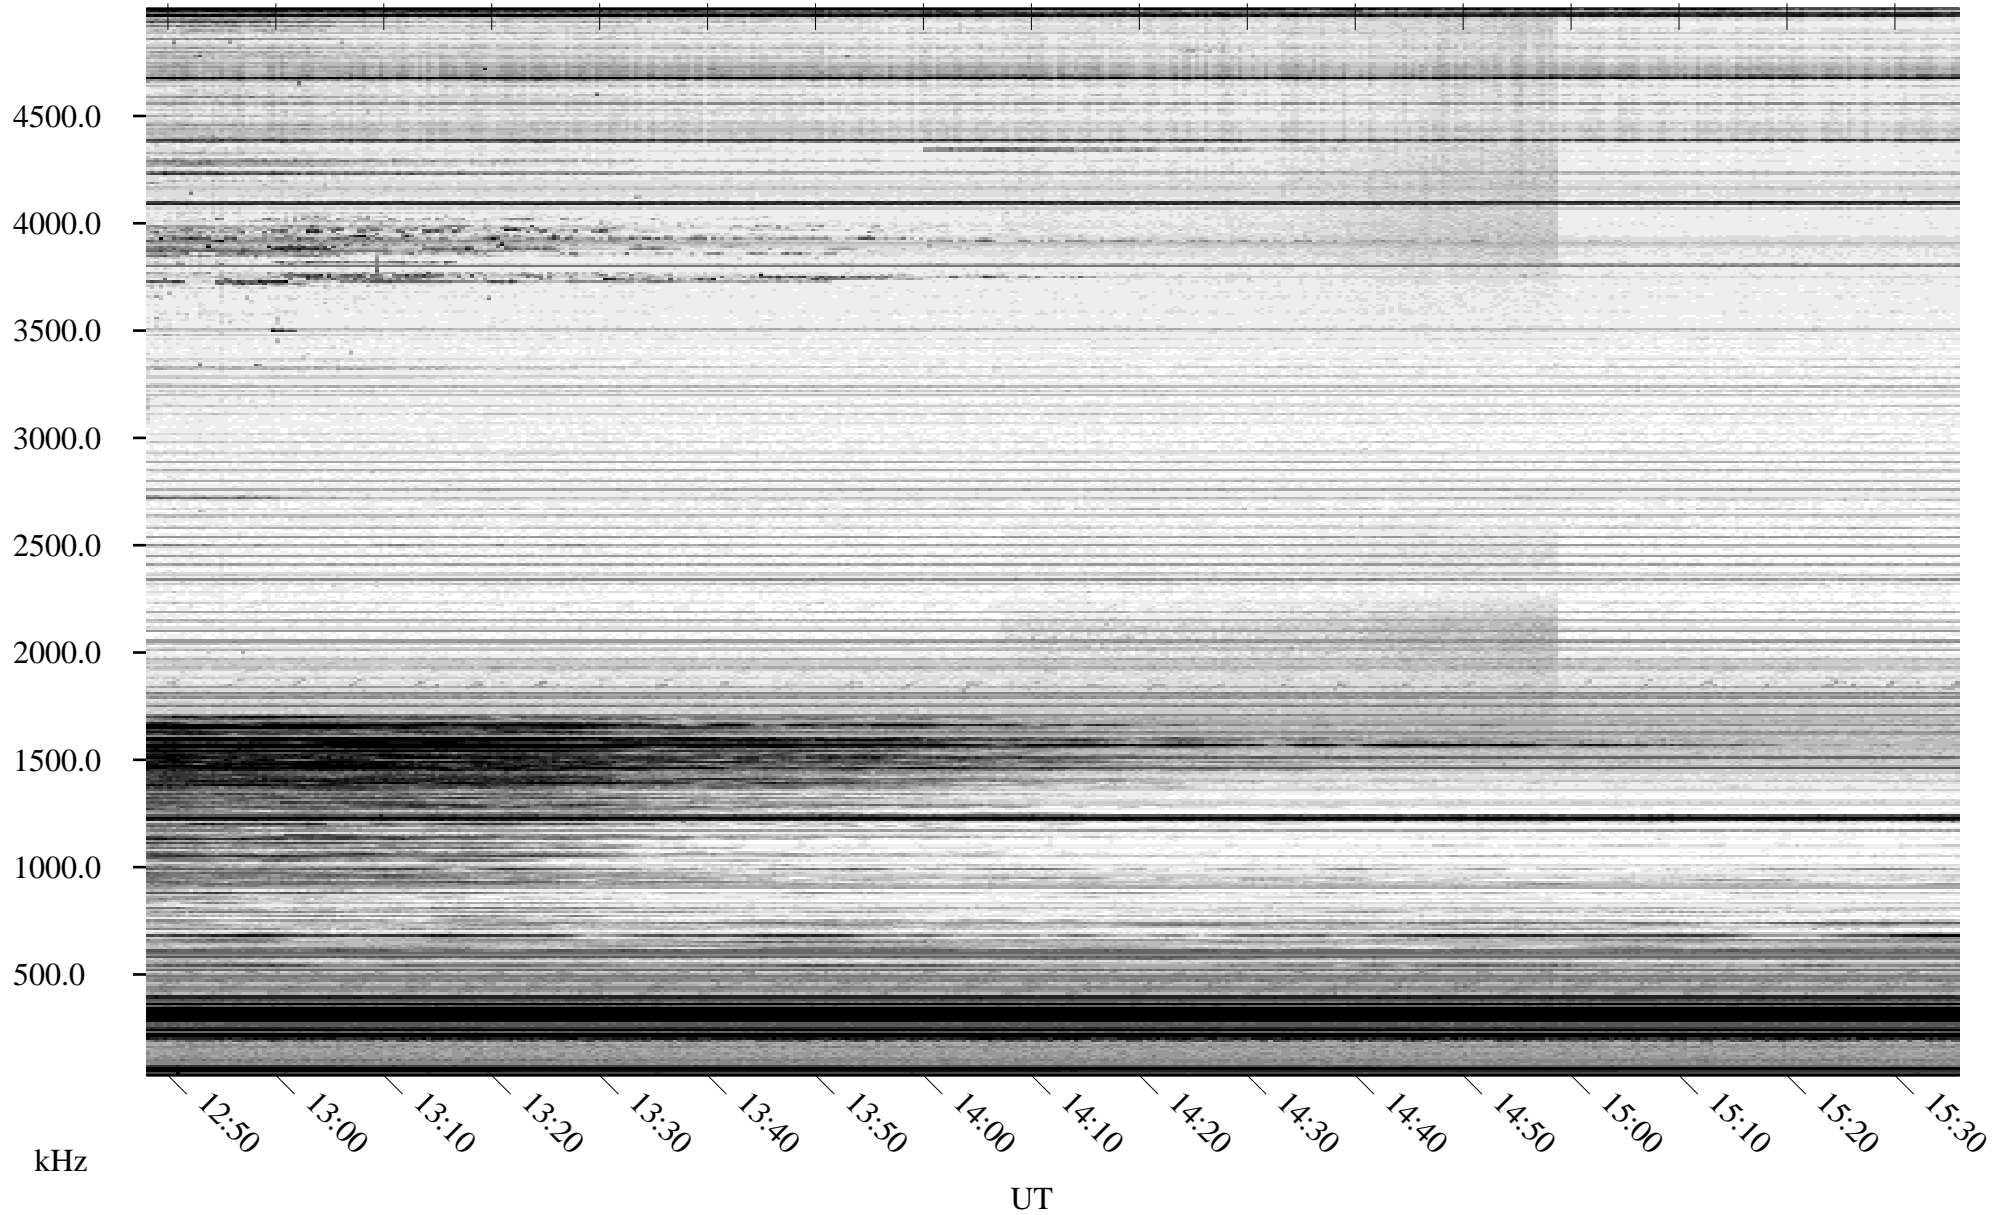

03/28/2010 Churchill, Manitoba

Linear Scale Black = 161 White = 15

ch10087l.r00SUm max_12

Page 1

03/28/2010 Churchill, Manitoba

Linear Scale Black = 161 White = 15

ch10087l.r00SUm max_12

Page 2

03/29/2010 Churchill, Manitoba

Linear Scale Black = 161 White = 15

ch10087l.r00SUm max_12

Page 3

03/29/2010 Churchill, Manitoba

Linear Scale Black = 161 White = 15

ch10087l.r00SUm max_12

Page 4

03/29/2010 Churchill, Manitoba

Linear Scale Black = 161 White = 15

ch10087l.r00SUm max_12

Page 5

03/29/2010 Churchill, Manitoba

Linear Scale Black = 161 White = 15

ch10087l.r00SUm max_12

Page 6

03/29/2010 Churchill, Manitoba

Linear Scale Black = 161 White = 15

ch10087l.r00SUm max_12

Page 7

03/29/2010 Churchill, Manitoba

Linear Scale Black = 161 White = 15

ch10087l.r00SUm max_12