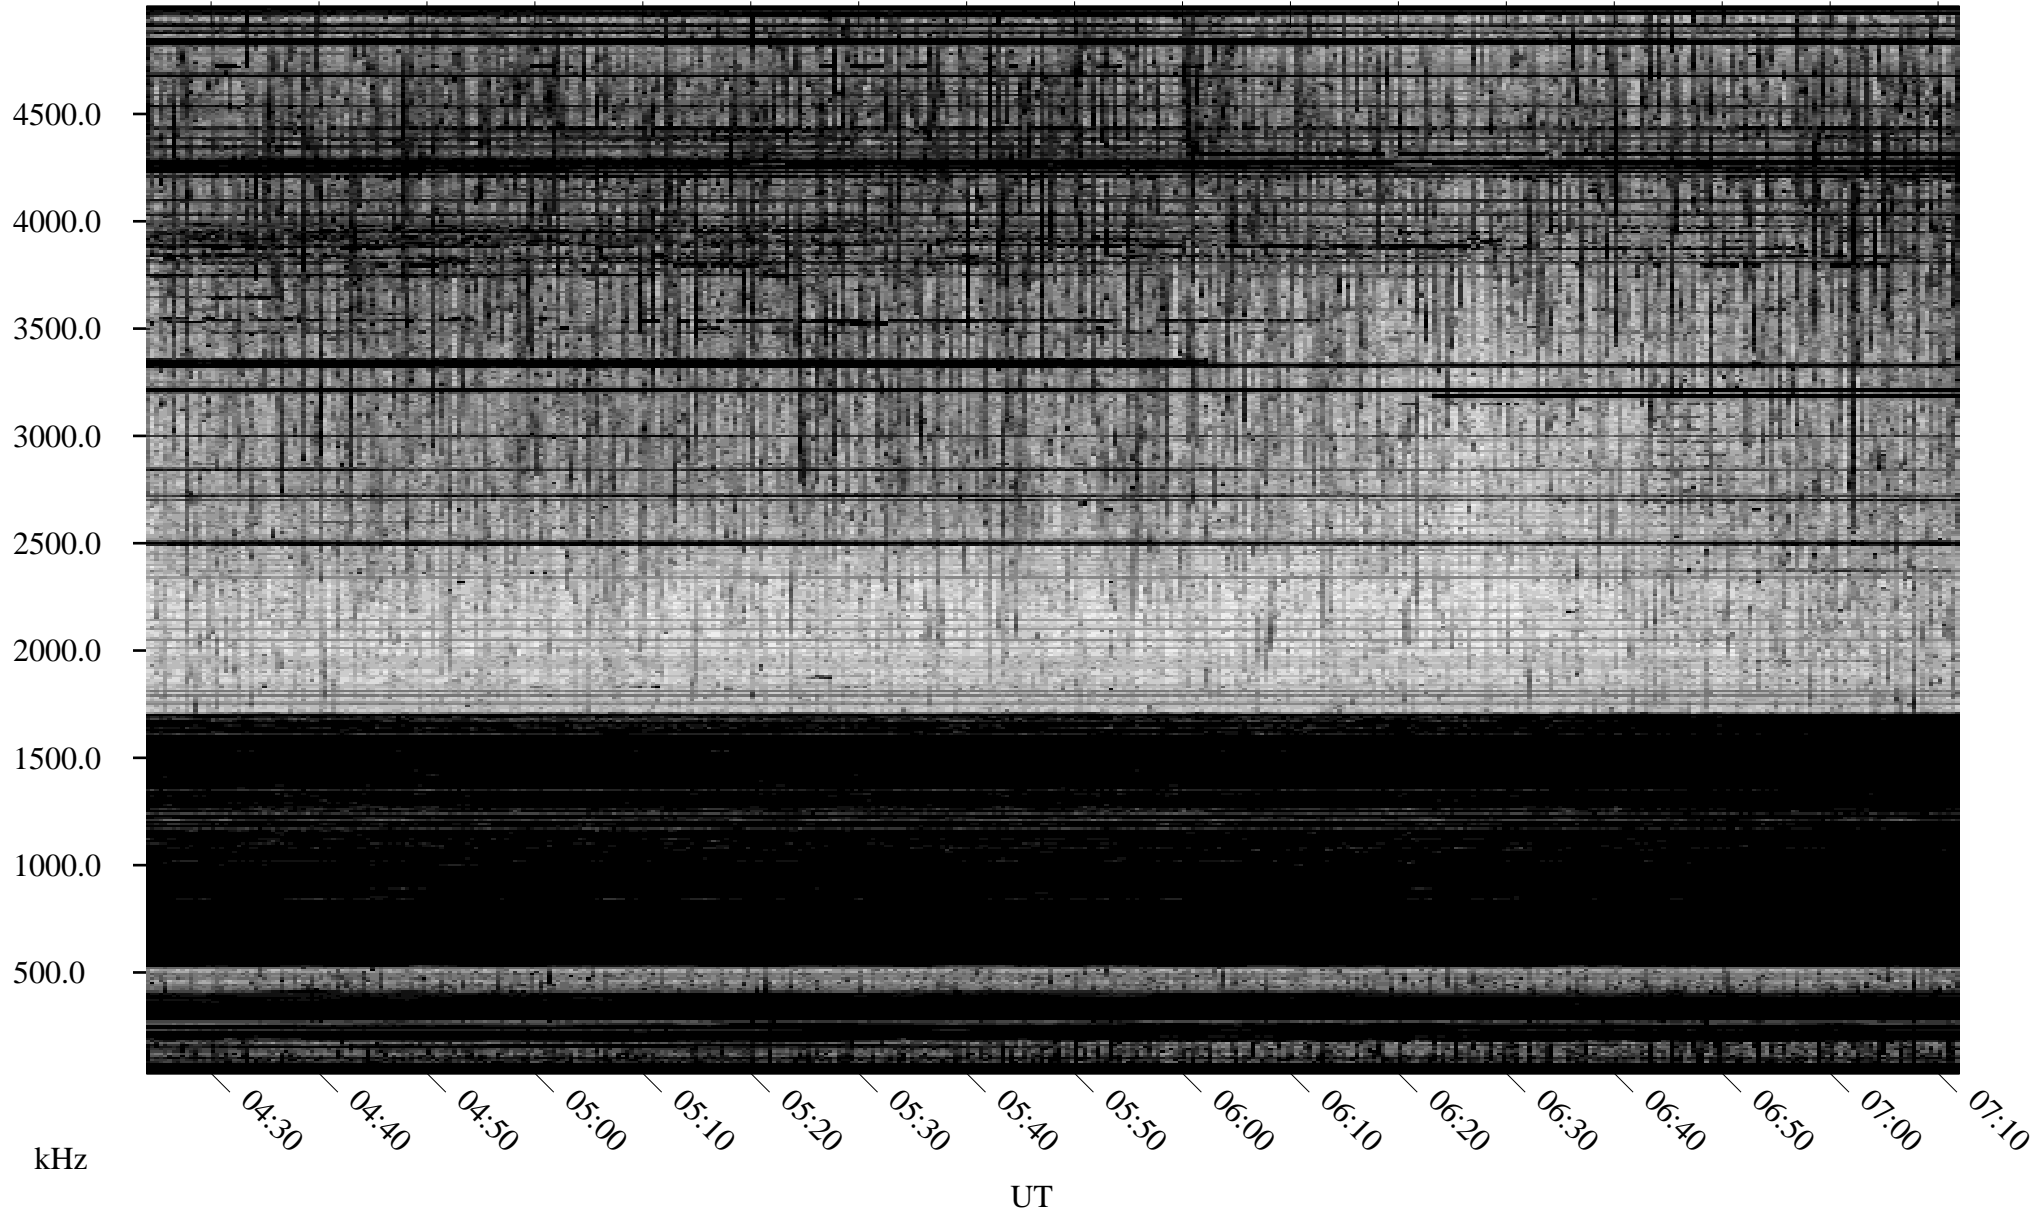

03/28/2010 Churchill, Manitoba

Linear Scale Black = 161 White = 15

ch10087l.r00SUm max_12

Page 1

03/28/2010 Churchill, Manitoba

Linear Scale Black = 161 White = 15

ch10087l.r00SUm max_12

Page 2

03/29/2010 Churchill, Manitoba

Linear Scale Black = 161 White = 15

ch10087l.r00SUm max_12

Page 3

03/29/2010 Churchill, Manitoba

Linear Scale Black = 161 White = 15

ch10087l.r00SUm max_12

Page 4

03/29/2010 Churchill, Manitoba

Linear Scale Black = 161 White = 15

ch10087l.r00SUm max_12

Page 5

03/29/2010 Churchill, Manitoba

Linear Scale Black = 161 White = 15

ch10087l.r00SUm max_12

Page 6

03/29/2010 Churchill, Manitoba

Linear Scale Black = 161 White = 15

ch10087l.r00SUm max_12

Page 7

03/29/2010 Churchill, Manitoba

Linear Scale Black = 161 White = 15

ch10087l.r00SUm max_12