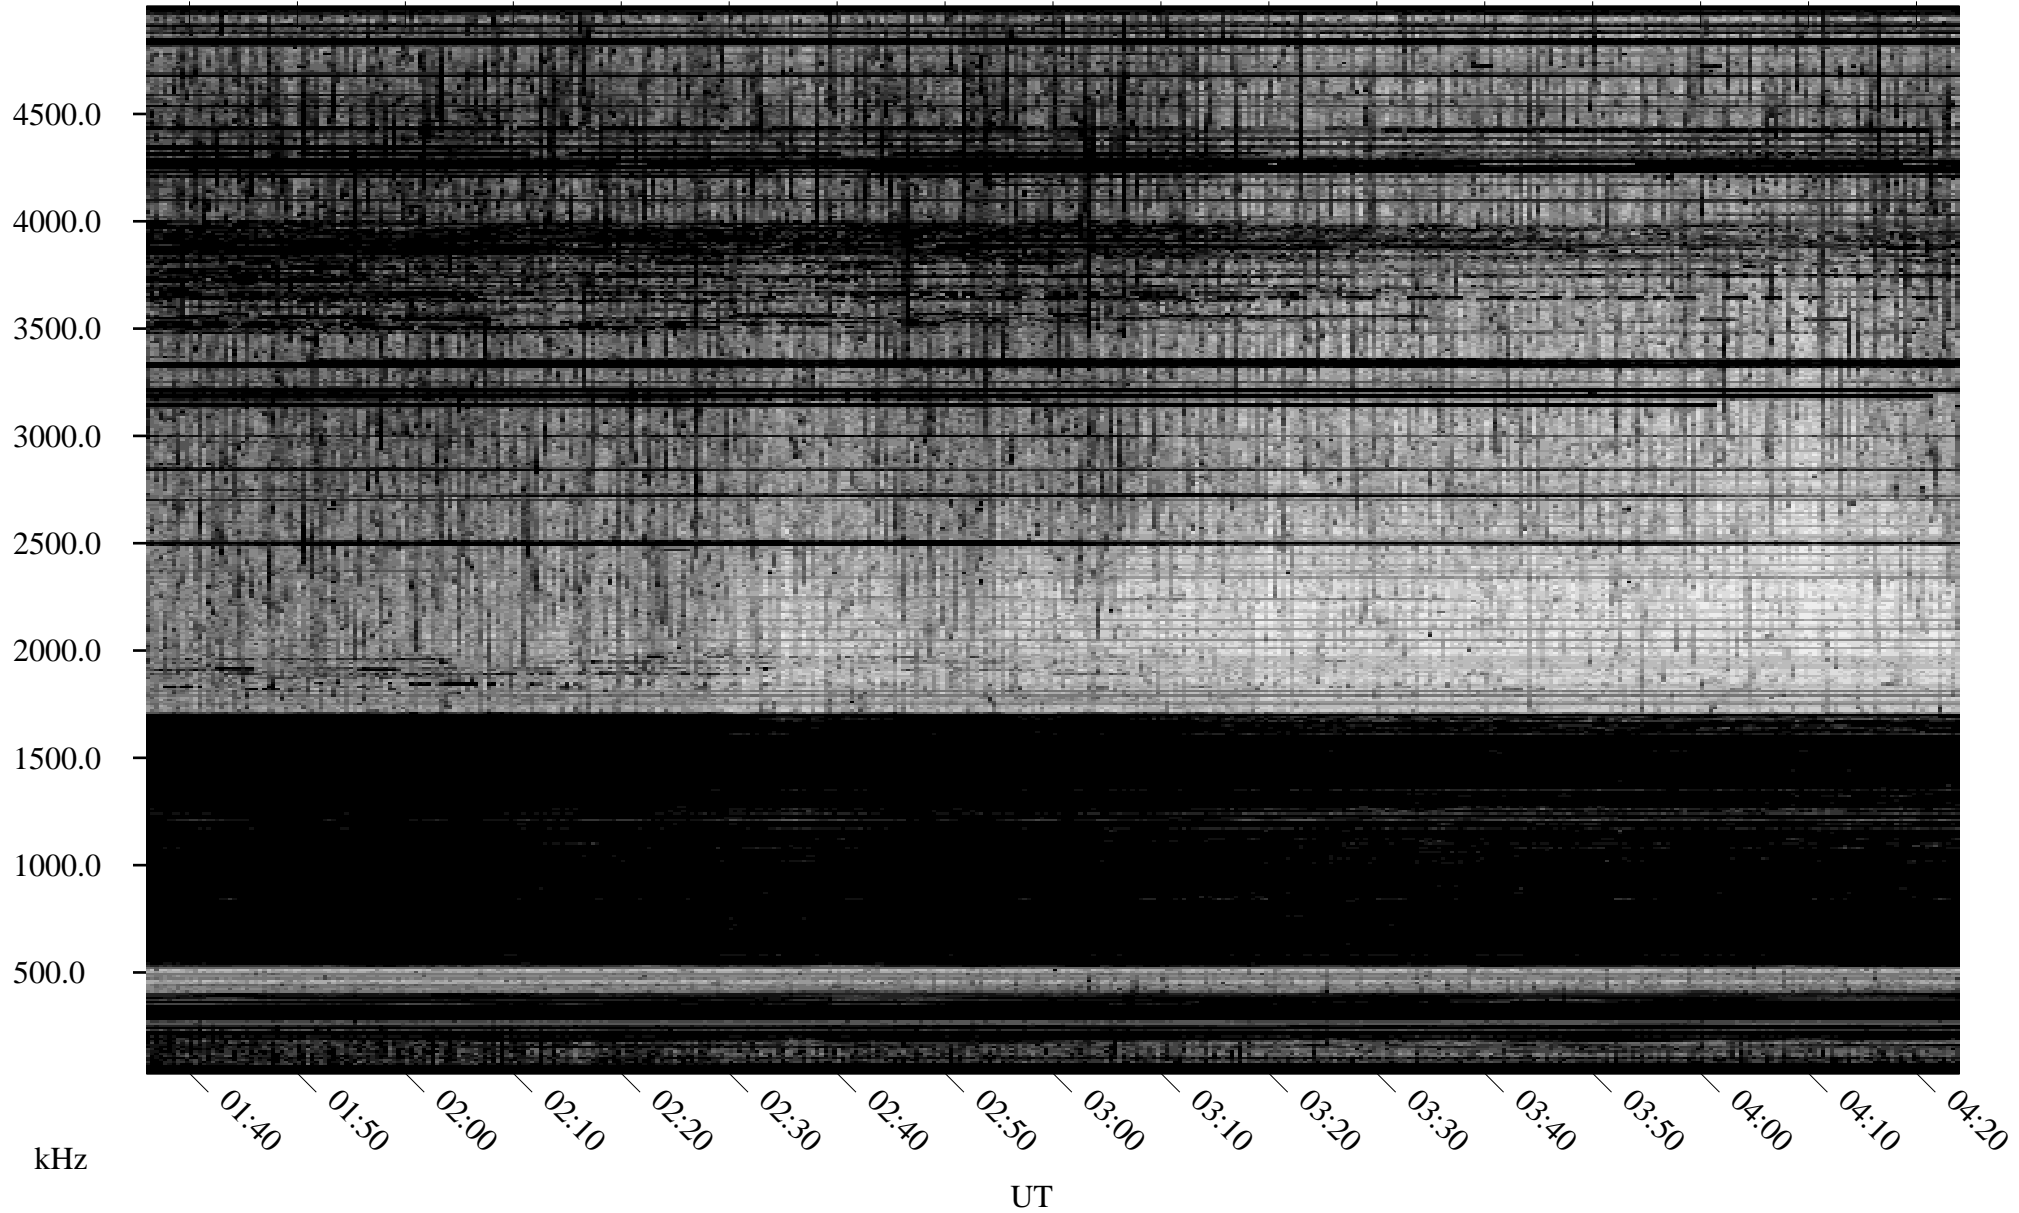

03/28/2010 Churchill, Manitoba

Linear Scale Black = 161 White = 15

ch10087l.r00SUm max_12

Page 1

03/28/2010 Churchill, Manitoba

Linear Scale Black = 161 White = 15

ch10087l.r00SUm max_12

Page 2

03/29/2010 Churchill, Manitoba

Linear Scale Black = 161 White = 15

ch10087l.r00SUm max_12

Page 3

03/29/2010 Churchill, Manitoba

Linear Scale Black = 161 White = 15

ch10087l.r00SUm max_12

Page 4

03/29/2010 Churchill, Manitoba

Linear Scale Black = 161 White = 15

ch10087l.r00SUm max_12

Page 5

03/29/2010 Churchill, Manitoba

Linear Scale Black = 161 White = 15

ch10087l.r00SUm max_12

Page 6

03/29/2010 Churchill, Manitoba

Linear Scale Black = 161 White = 15

ch10087l.r00SUm max_12

Page 7

03/29/2010 Churchill, Manitoba

Linear Scale Black = 161 White = 15

ch10087l.r00SUm max_12