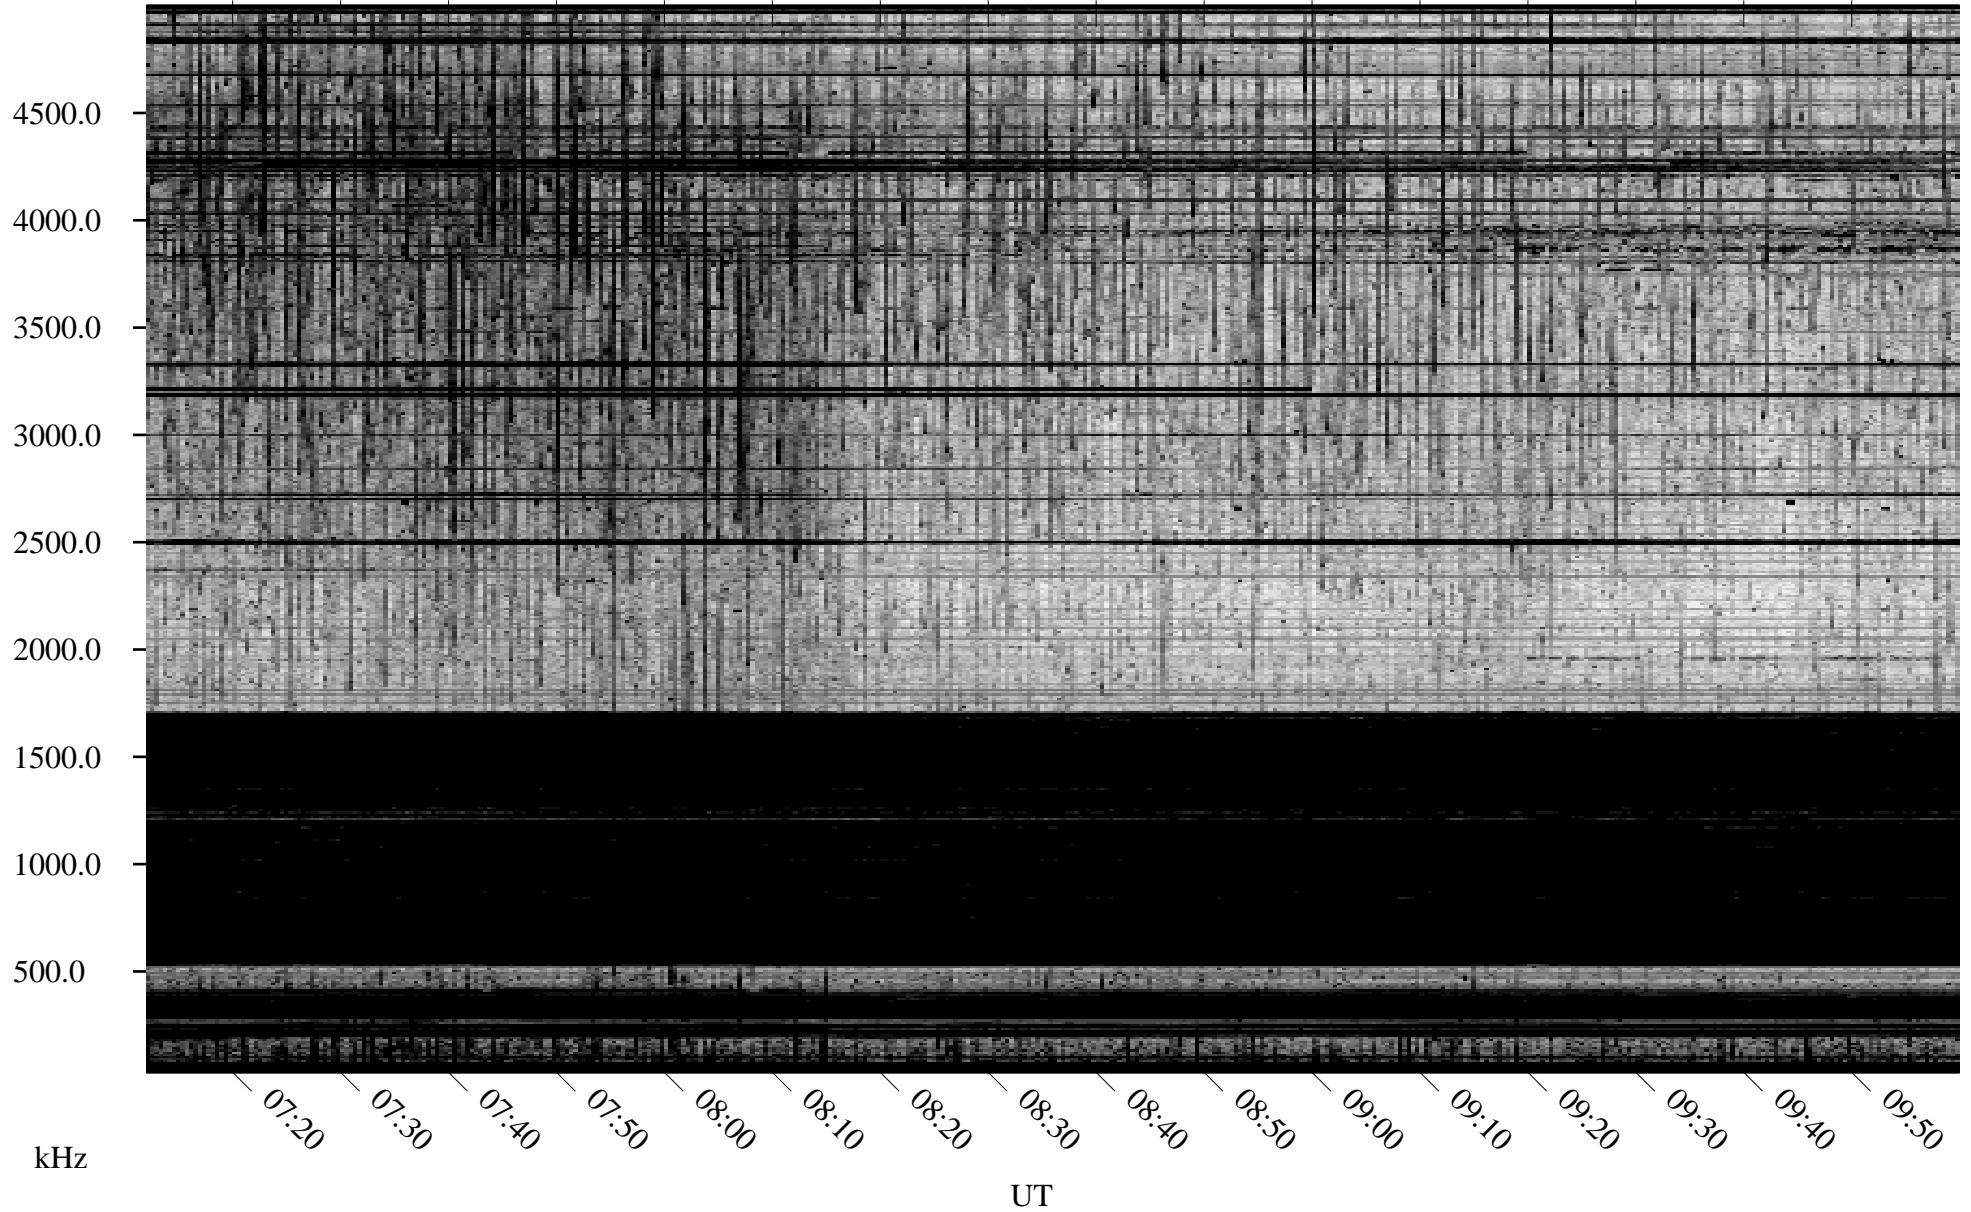

03/28/2010 Churchill, Manitoba

Linear Scale Black = 161 White = 15

ch10087l.r00SUm max_12

Page 1

03/28/2010 Churchill, Manitoba

Linear Scale Black = 161 White = 15

ch10087l.r00SUm max_12

Page 2

03/29/2010 Churchill, Manitoba

Linear Scale Black = 161 White = 15

ch10087l.r00SUm max_12

Page 3

03/29/2010 Churchill, Manitoba

Linear Scale Black = 161 White = 15

ch10087l.r00SUm max_12

Page 4

03/29/2010 Churchill, Manitoba

Linear Scale Black = 161 White = 15

ch10087l.r00SUm max_12

Page 5

03/29/2010 Churchill, Manitoba

Linear Scale Black = 161 White = 15

ch10087l.r00SUm max_12

Page 6

03/29/2010 Churchill, Manitoba

Linear Scale Black = 161 White = 15

ch10087l.r00SUm max_12

Page 7

03/29/2010 Churchill, Manitoba

Linear Scale Black = 161 White = 15

ch10087l.r00SUm max_12