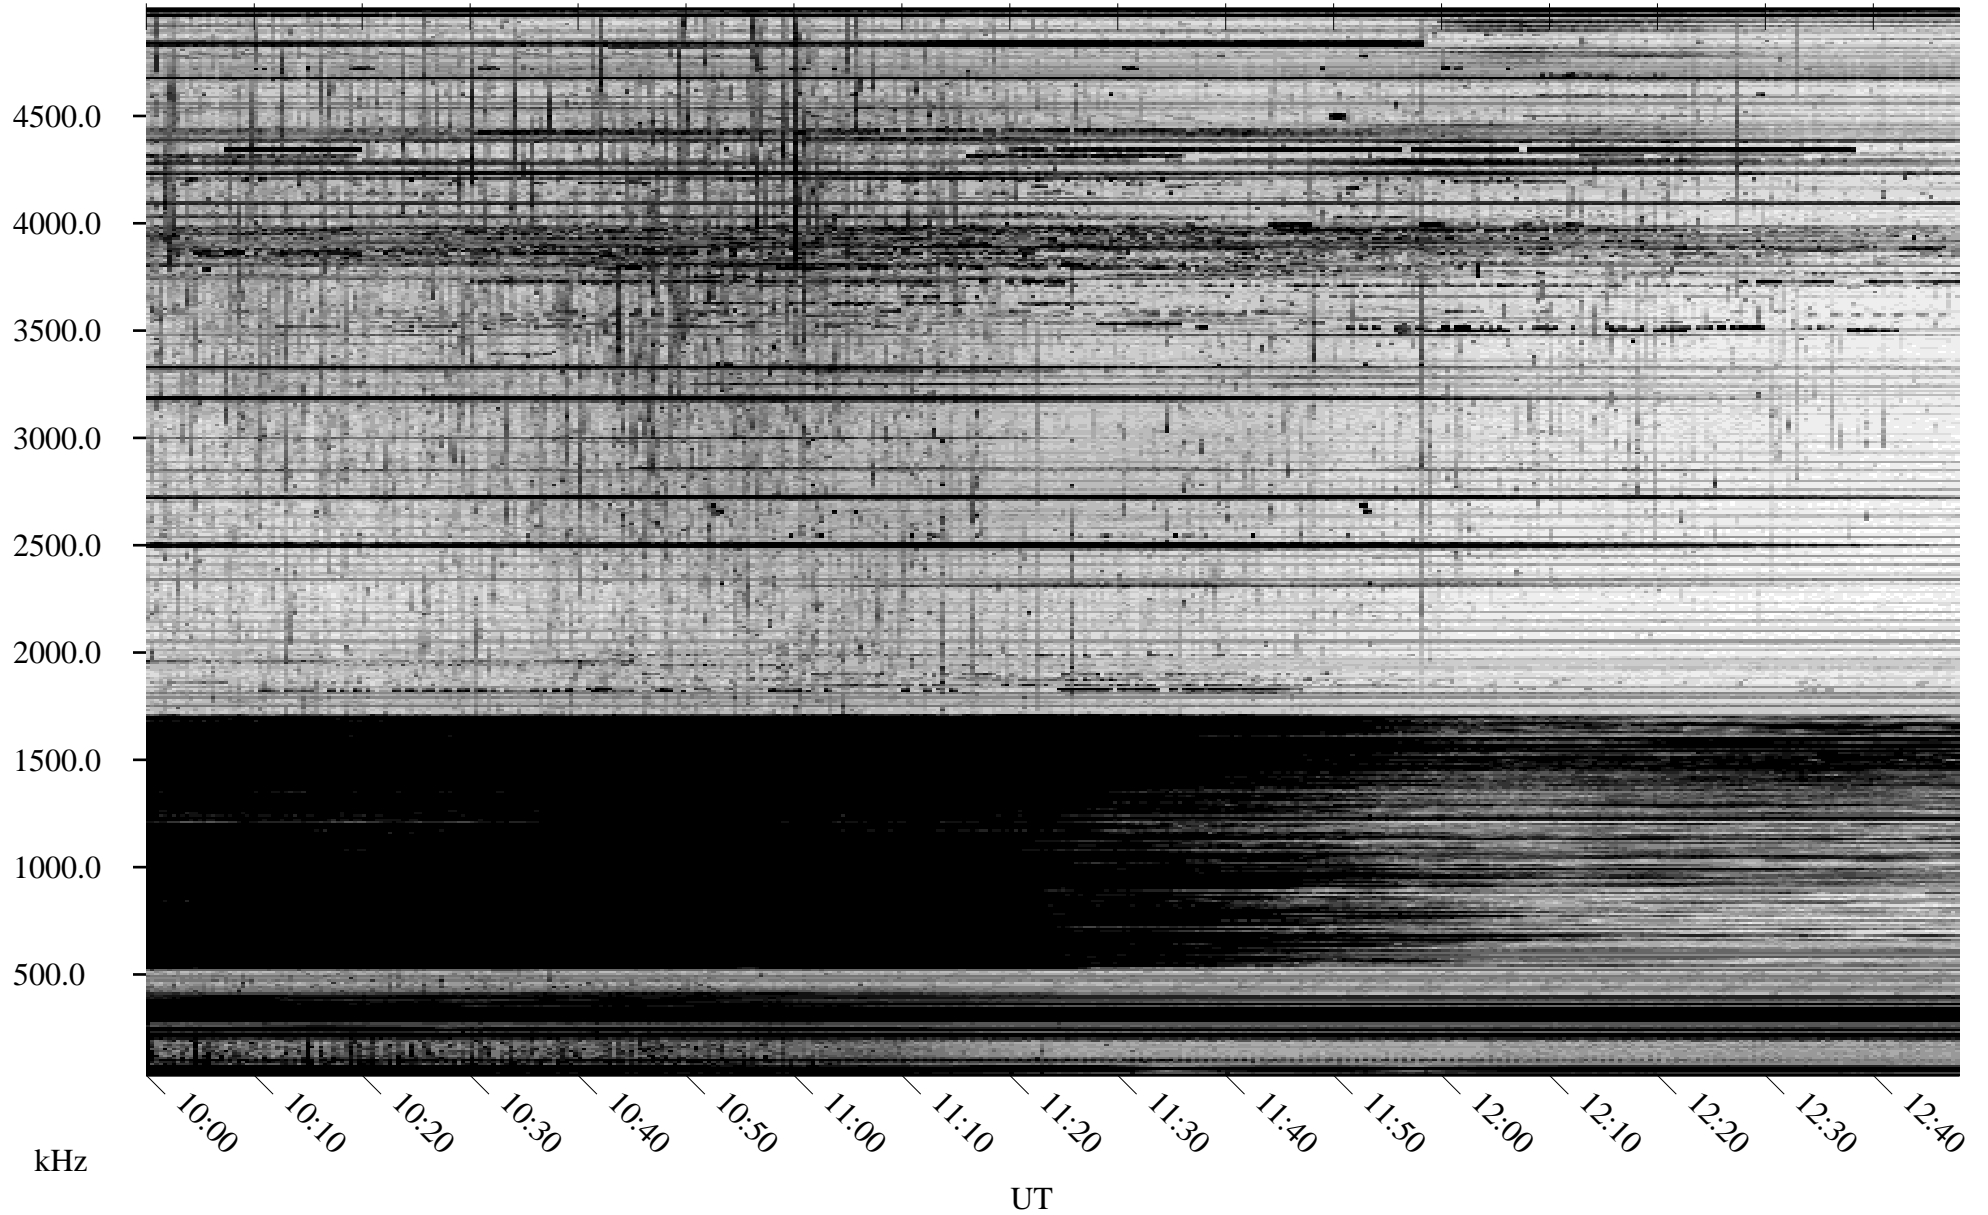

03/28/2010 Churchill, Manitoba

Linear Scale Black = 161 White = 15

ch10087l.r00SUm max_12

Page 1

03/28/2010 Churchill, Manitoba

Linear Scale Black = 161 White = 15

ch10087l.r00SUm max_12

Page 2

03/29/2010 Churchill, Manitoba

Linear Scale Black = 161 White = 15

ch10087l.r00SUm max_12

Page 3

03/29/2010 Churchill, Manitoba

Linear Scale Black = 161 White = 15

ch10087l.r00SUm max_12

Page 4

03/29/2010 Churchill, Manitoba

Linear Scale Black = 161 White = 15

ch10087l.r00SUm max_12

Page 5

03/29/2010 Churchill, Manitoba

Linear Scale Black = 161 White = 15

ch10087l.r00SUm max_12

Page 6

03/29/2010 Churchill, Manitoba

Linear Scale Black = 161 White = 15

ch10087l.r00SUm max_12

Page 7

03/29/2010 Churchill, Manitoba

Linear Scale Black = 161 White = 15

ch10087l.r00SUm max_12