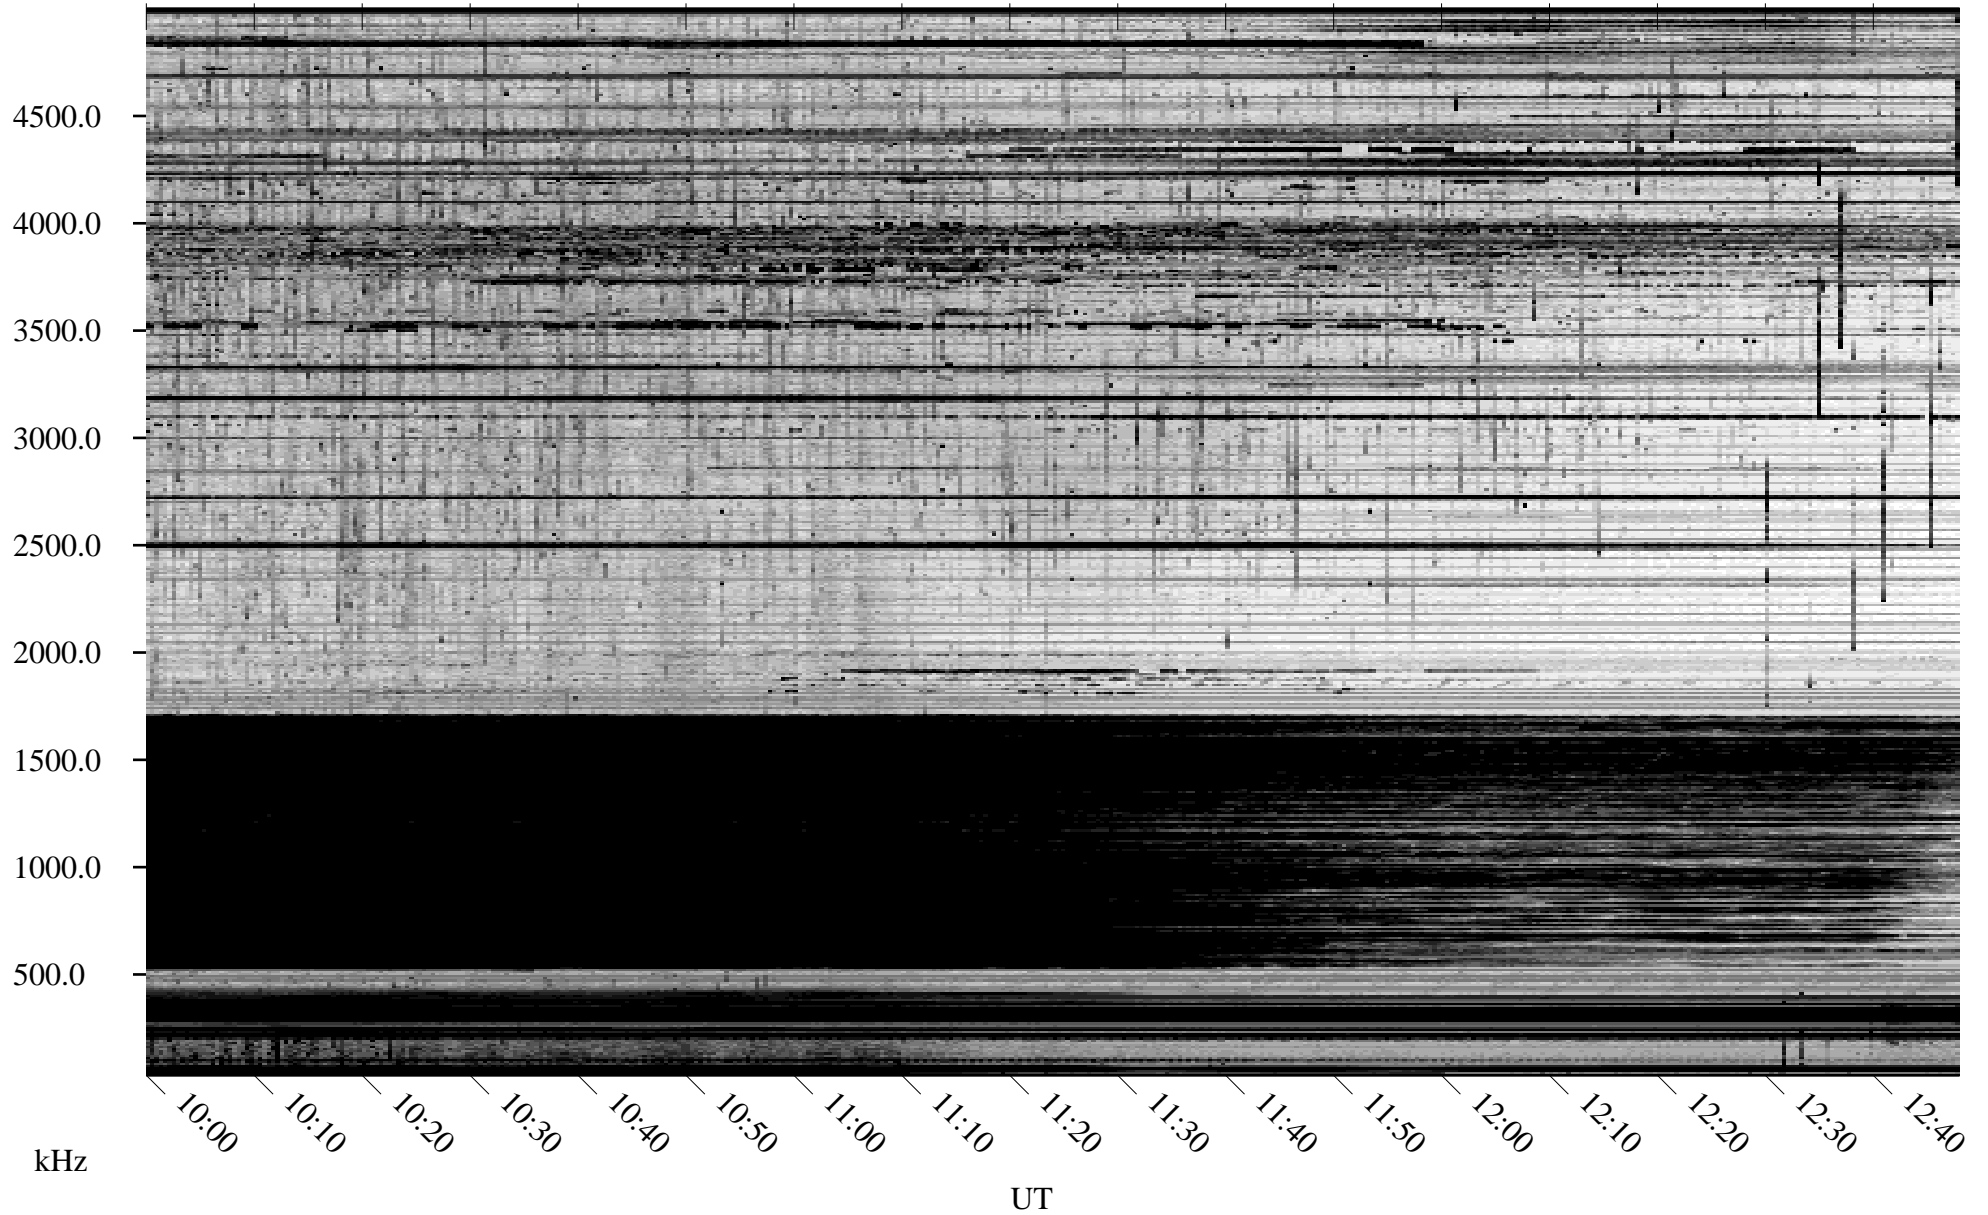

03/29/2010 Churchill, Manitoba

Linear Scale Black = 161 White = 15

ch10088l.r00SUm max_12

Page 1

03/29/2010 Churchill, Manitoba

Linear Scale Black = 161 White = 15

ch10088l.r00SUm max_12

Page 2

03/30/2010 Churchill, Manitoba

Linear Scale Black = 161 White = 15

ch10088l.r00SUm max_12

Page 3

03/30/2010 Churchill, Manitoba

Linear Scale Black = 161 White = 15

ch10088l.r00SUm max_12

Page 4

03/30/2010 Churchill, Manitoba

Linear Scale Black = 161 White = 15

ch10088l.r00SUm max_12

Page 5

03/30/2010 Churchill, Manitoba

Linear Scale Black = 161 White = 15

ch10088l.r00SUm max_12

Page 6

03/30/2010 Churchill, Manitoba

Linear Scale Black = 161 White = 15

ch10088l.r00SUm max_12

Page 7

03/30/2010 Churchill, Manitoba

Linear Scale Black = 161 White = 15

ch10088l.r00SUm max_12

Page 8