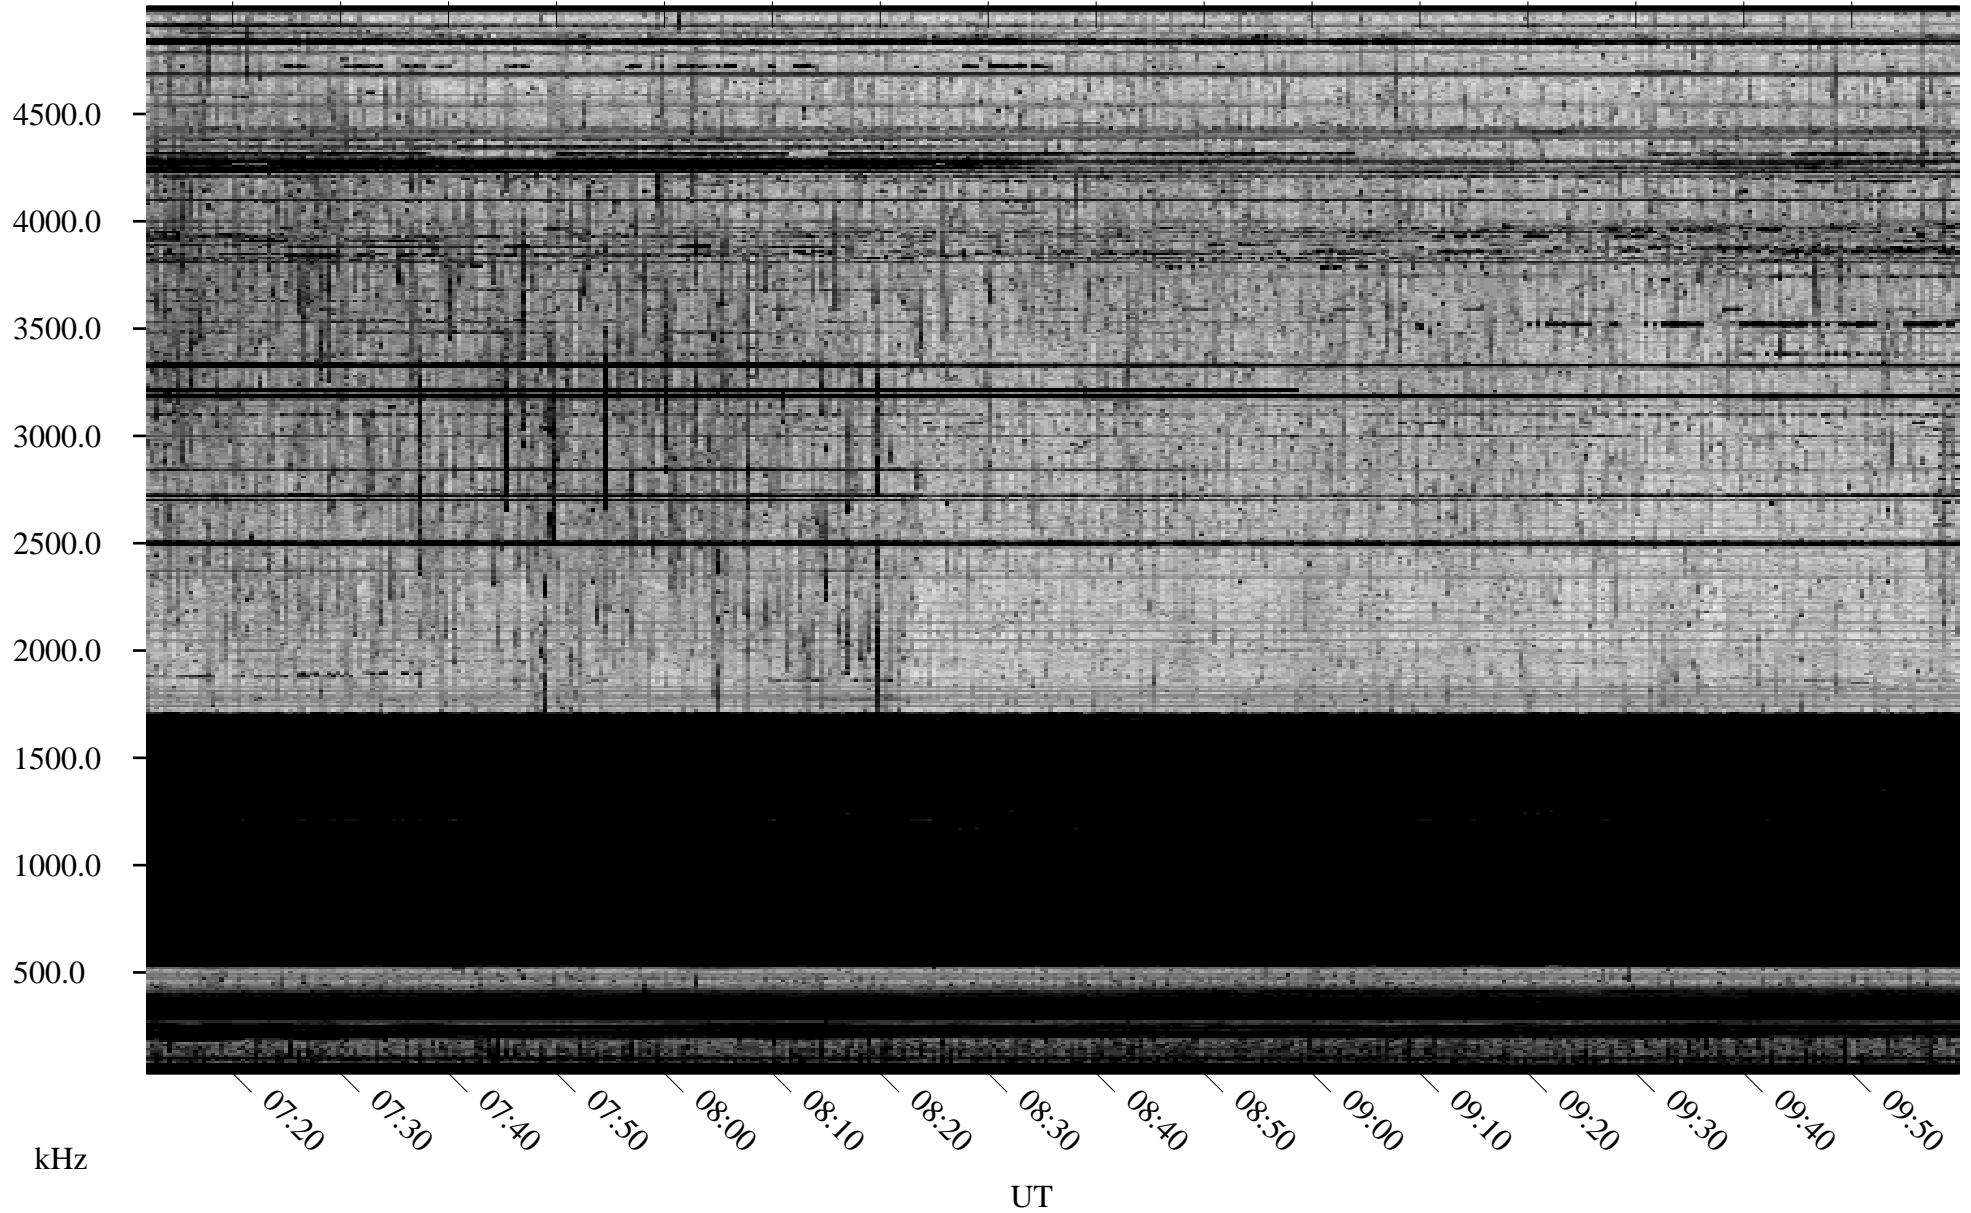

03/29/2010 Churchill, Manitoba

Linear Scale Black = 161 White = 15

ch10088l.r00SUm max_12

Page 1

03/29/2010 Churchill, Manitoba

Linear Scale Black = 161 White = 15

ch10088l.r00SUm max_12

Page 2

03/30/2010 Churchill, Manitoba

Linear Scale Black = 161 White = 15

ch10088l.r00SUm max_12

Page 3

03/30/2010 Churchill, Manitoba

Linear Scale Black = 161 White = 15

ch10088l.r00SUm max_12

Page 4

03/30/2010 Churchill, Manitoba

Linear Scale Black = 161 White = 15

ch10088l.r00SUm max_12

Page 5

03/30/2010 Churchill, Manitoba

Linear Scale Black = 161 White = 15

ch10088l.r00SUm max_12

Page 6

03/30/2010 Churchill, Manitoba

Linear Scale Black = 161 White = 15

ch10088l.r00SUm max_12

Page 7

03/30/2010 Churchill, Manitoba

Linear Scale Black = 161 White = 15

ch10088l.r00SUm max_12

Page 8