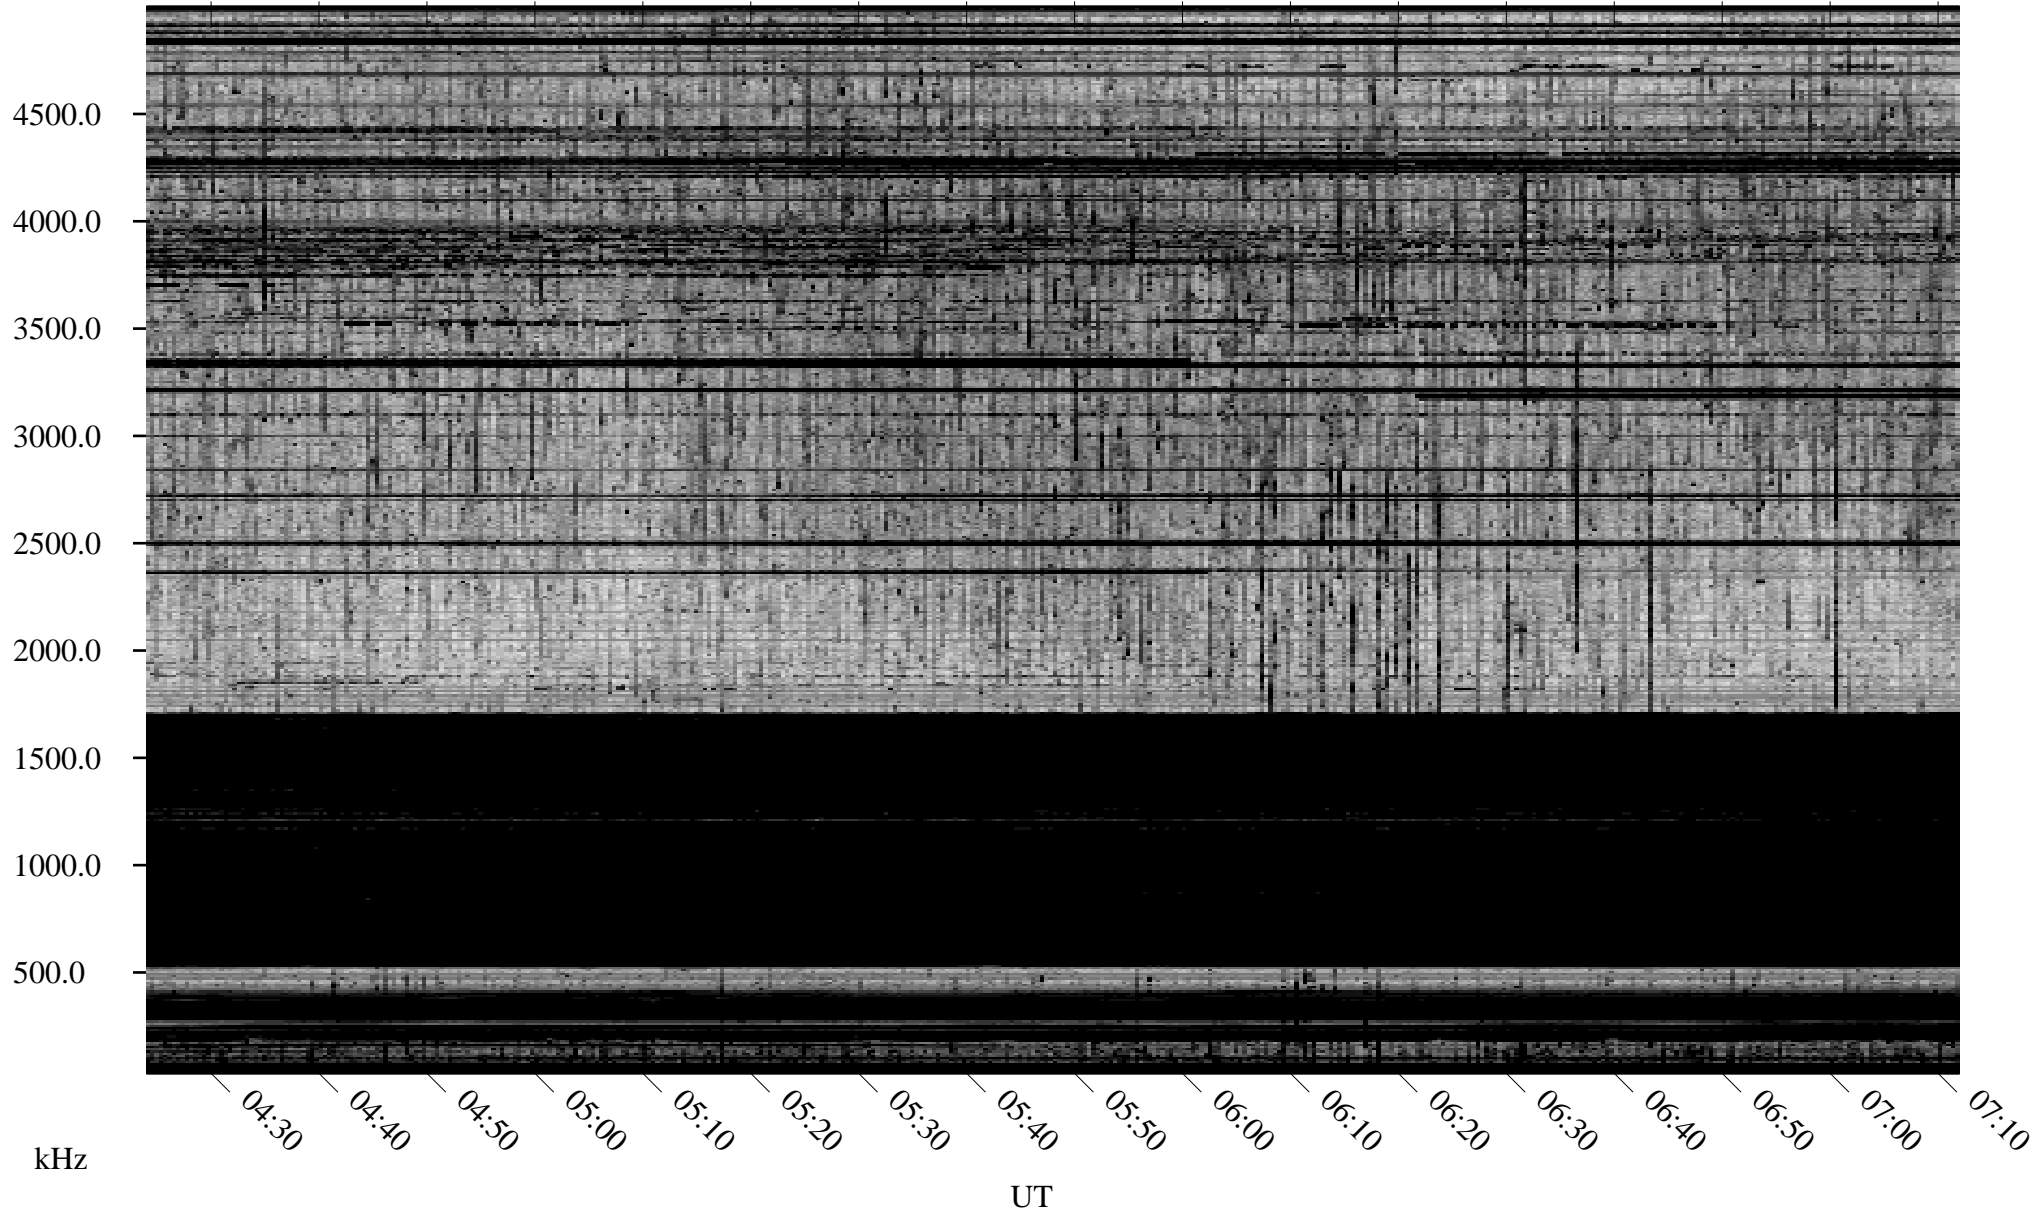

03/29/2010 Churchill, Manitoba

Linear Scale Black = 161 White = 15

ch10088l.r00SUm max_12

Page 1

03/29/2010 Churchill, Manitoba

Linear Scale Black = 161 White = 15

ch10088l.r00SUm max_12

Page 2

03/30/2010 Churchill, Manitoba

Linear Scale Black = 161 White = 15

ch10088l.r00SUm max_12

Page 3

03/30/2010 Churchill, Manitoba

Linear Scale Black = 161 White = 15

ch10088l.r00SUm max_12

Page 4

03/30/2010 Churchill, Manitoba

Linear Scale Black = 161 White = 15

ch10088l.r00SUm max_12

Page 5

03/30/2010 Churchill, Manitoba

Linear Scale Black = 161 White = 15

ch10088l.r00SUm max_12

Page 6

03/30/2010 Churchill, Manitoba

Linear Scale Black = 161 White = 15

ch10088l.r00SUm max_12

Page 7

03/30/2010 Churchill, Manitoba

Linear Scale Black = 161 White = 15

ch10088l.r00SUm max_12

Page 8