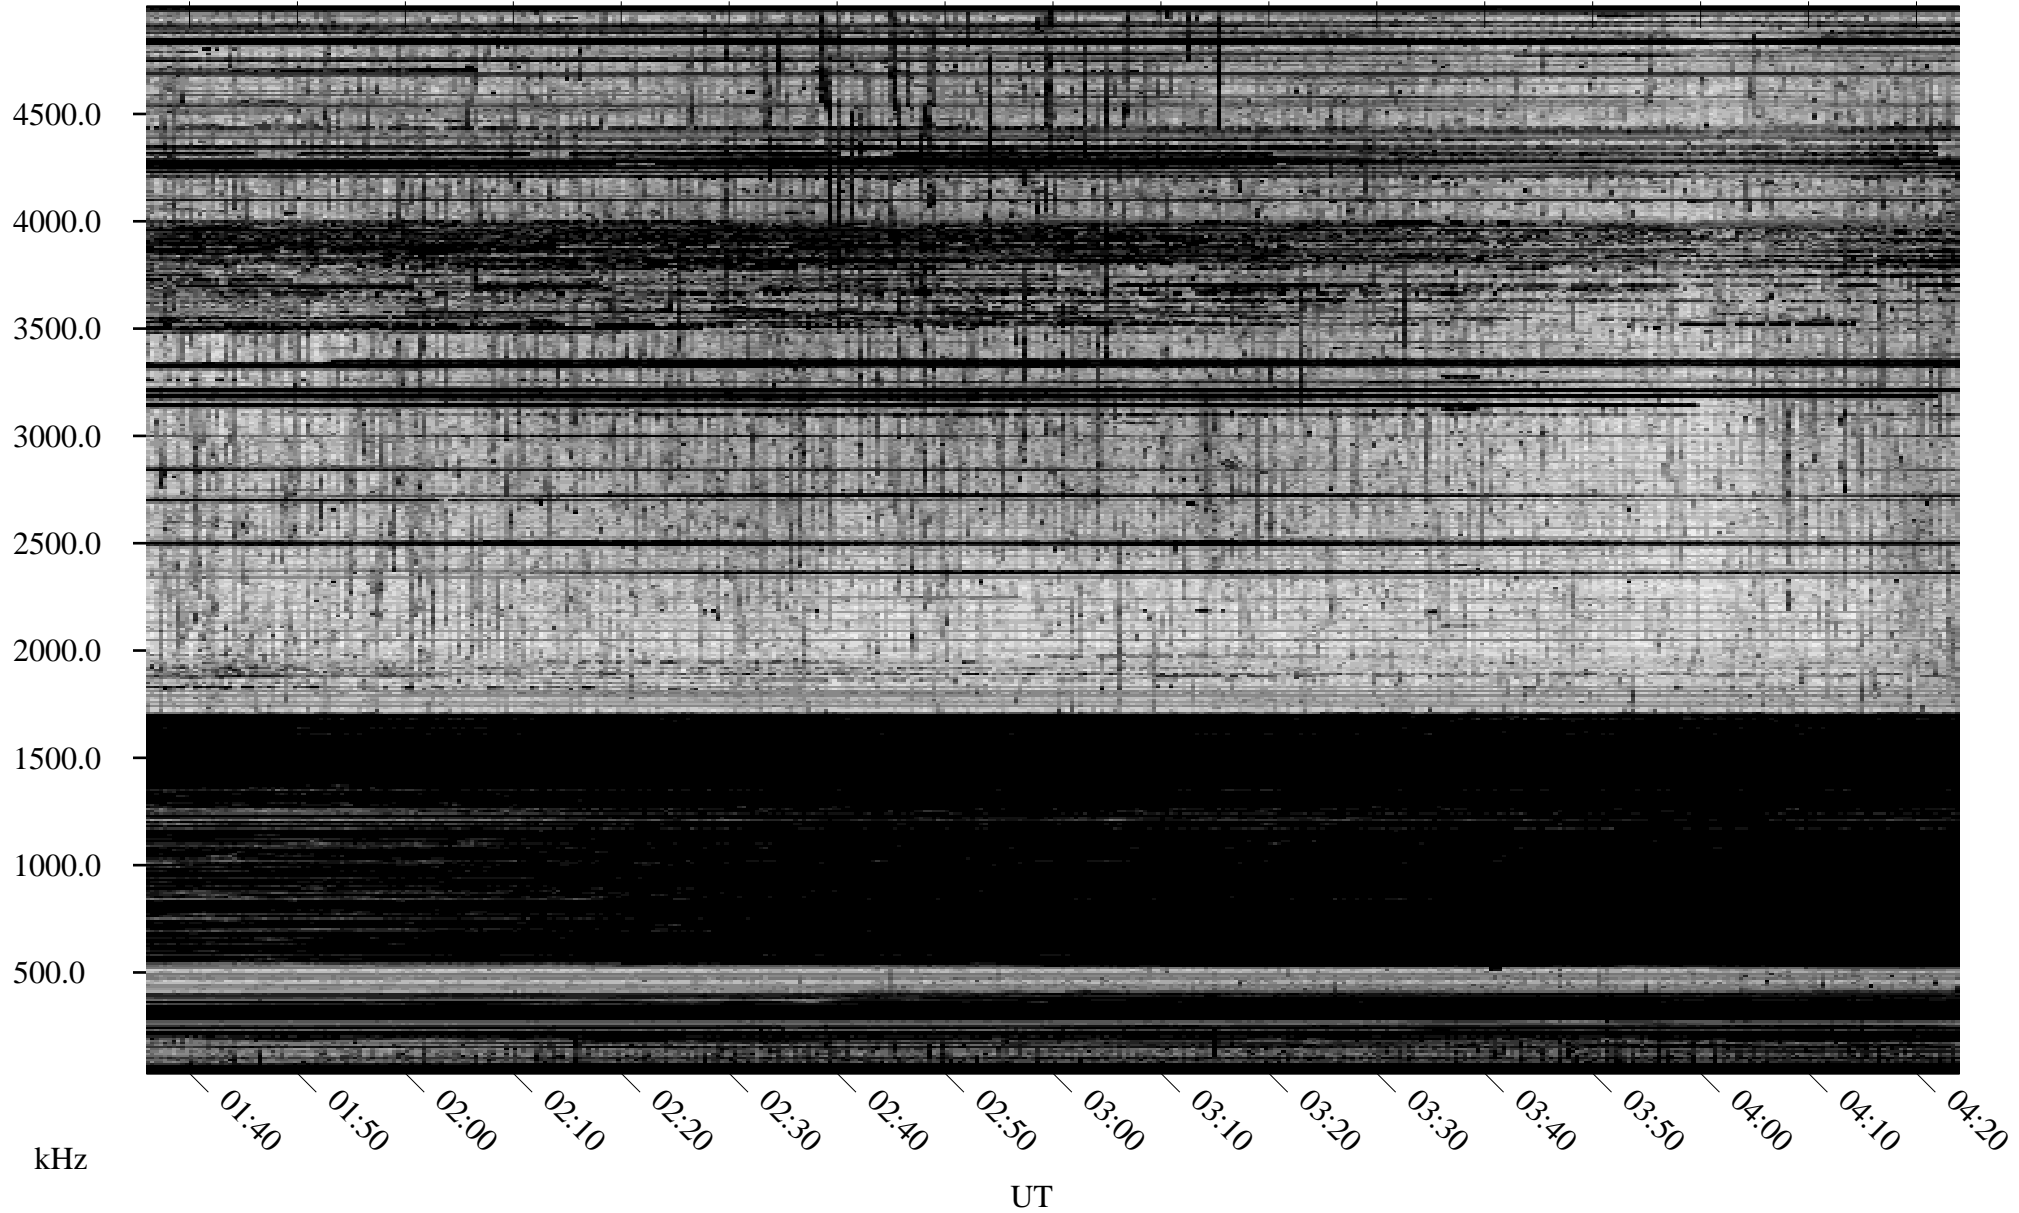

03/29/2010 Churchill, Manitoba

Linear Scale Black = 161 White = 15

ch10088l.r00SUm max_12

Page 1

03/29/2010 Churchill, Manitoba

Linear Scale Black = 161 White = 15

ch10088l.r00SUm max_12

Page 2

03/30/2010 Churchill, Manitoba

Linear Scale Black = 161 White = 15

ch10088l.r00SUm max_12

Page 3

03/30/2010 Churchill, Manitoba

Linear Scale Black = 161 White = 15

ch10088l.r00SUm max_12

Page 4

03/30/2010 Churchill, Manitoba

Linear Scale Black = 161 White = 15

ch10088l.r00SUm max_12

Page 5

03/30/2010 Churchill, Manitoba

Linear Scale Black = 161 White = 15

ch10088l.r00SUm max_12

Page 6

03/30/2010 Churchill, Manitoba

Linear Scale Black = 161 White = 15

ch10088l.r00SUm max_12

Page 7

03/30/2010 Churchill, Manitoba

Linear Scale Black = 161 White = 15

ch10088l.r00SUm max_12

Page 8