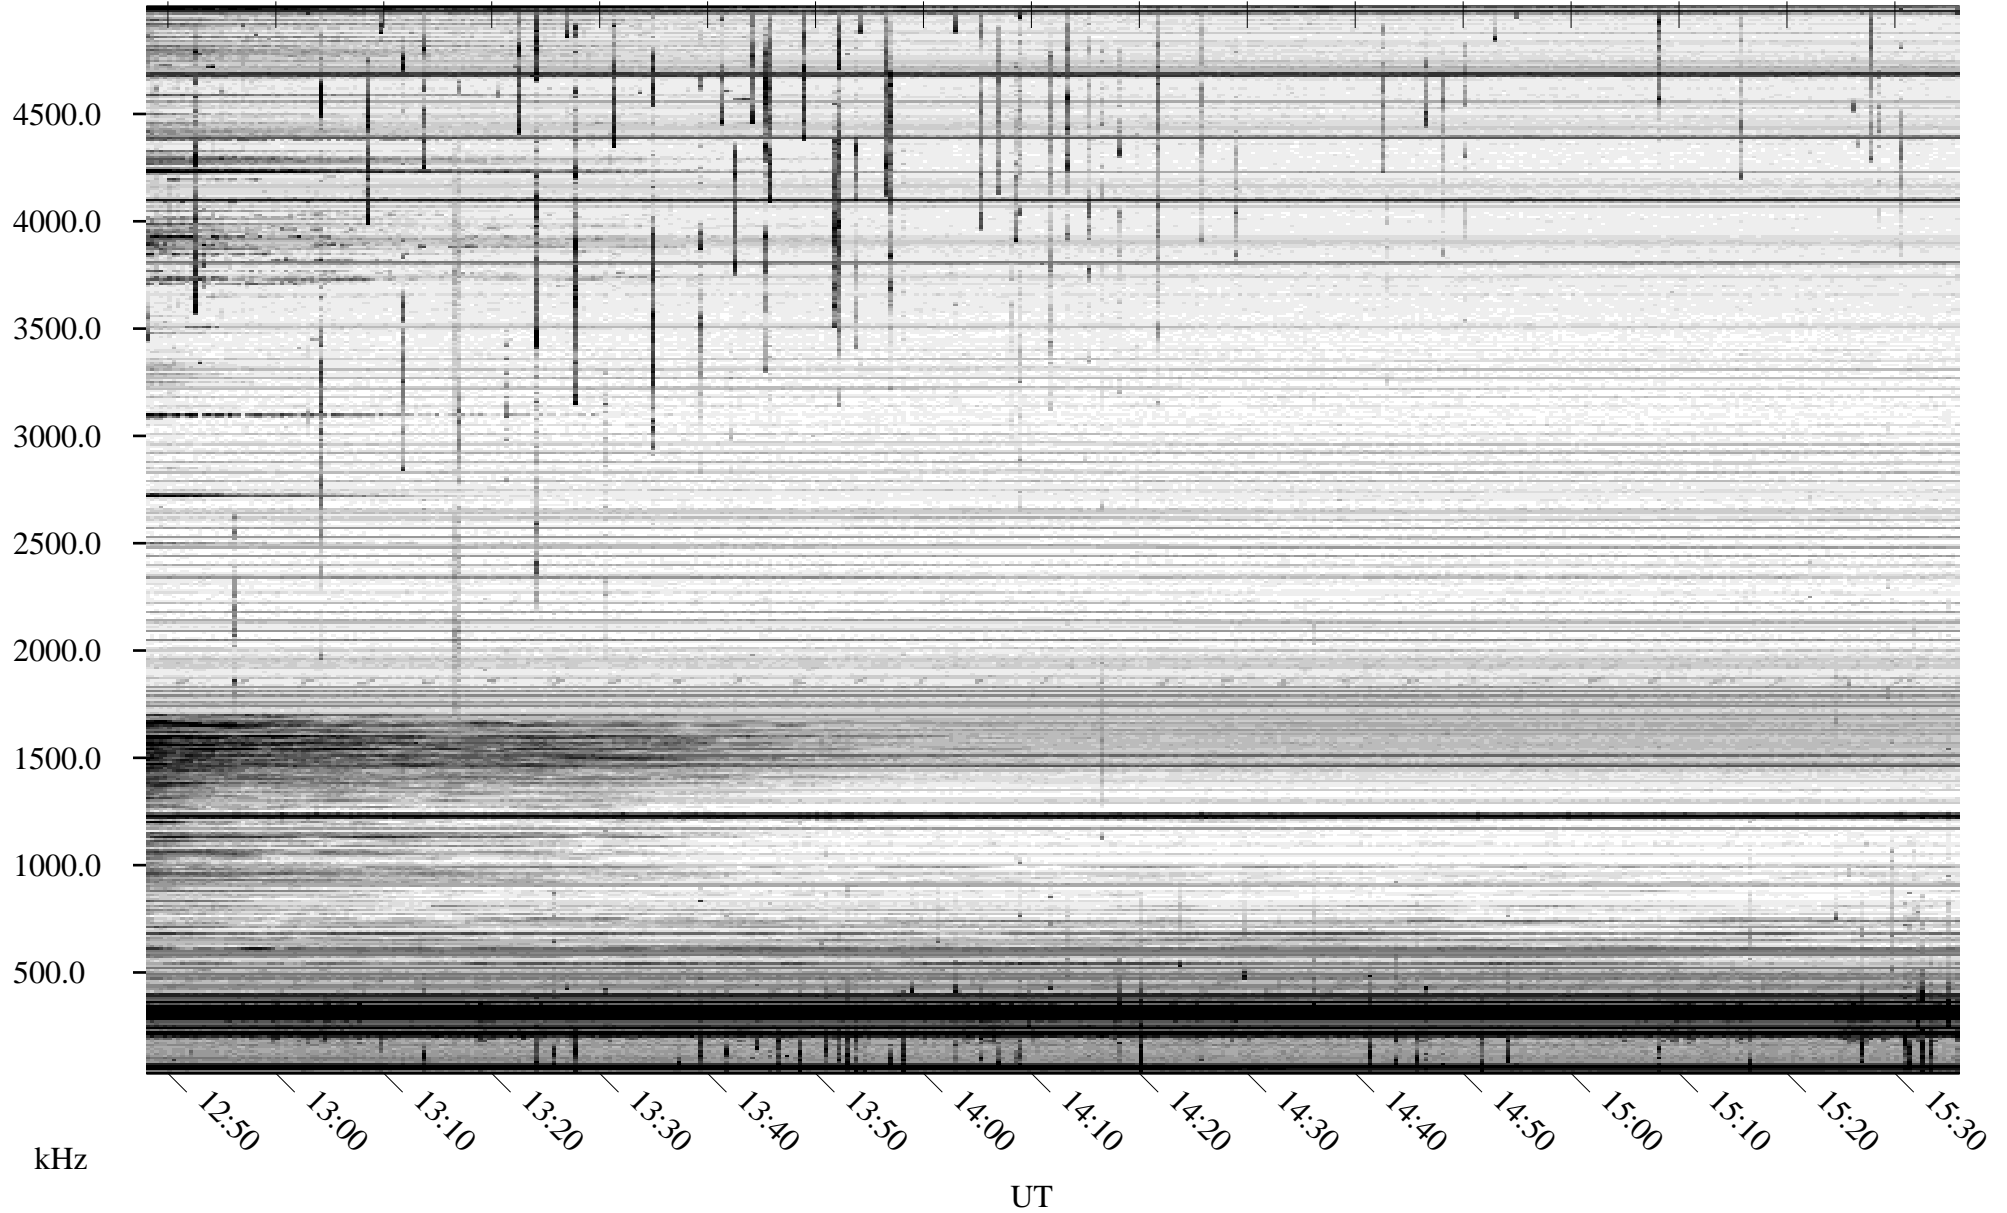

03/29/2010 Churchill, Manitoba

Linear Scale Black = 161 White = 15

ch10088l.r00SUm max_12

Page 1

03/29/2010 Churchill, Manitoba

Linear Scale Black = 161 White = 15

ch10088l.r00SUm max_12

Page 2

03/30/2010 Churchill, Manitoba

Linear Scale Black = 161 White = 15

ch10088l.r00SUm max_12

Page 3

03/30/2010 Churchill, Manitoba

Linear Scale Black = 161 White = 15

ch10088l.r00SUm max_12

Page 4

03/30/2010 Churchill, Manitoba

Linear Scale Black = 161 White = 15

ch10088l.r00SUm max_12

Page 5

03/30/2010 Churchill, Manitoba

Linear Scale Black = 161 White = 15

ch10088l.r00SUm max_12

Page 6

03/30/2010 Churchill, Manitoba

Linear Scale Black = 161 White = 15

ch10088l.r00SUm max_12

Page 7

03/30/2010 Churchill, Manitoba

Linear Scale Black = 161 White = 15

ch10088l.r00SUm max_12

Page 8