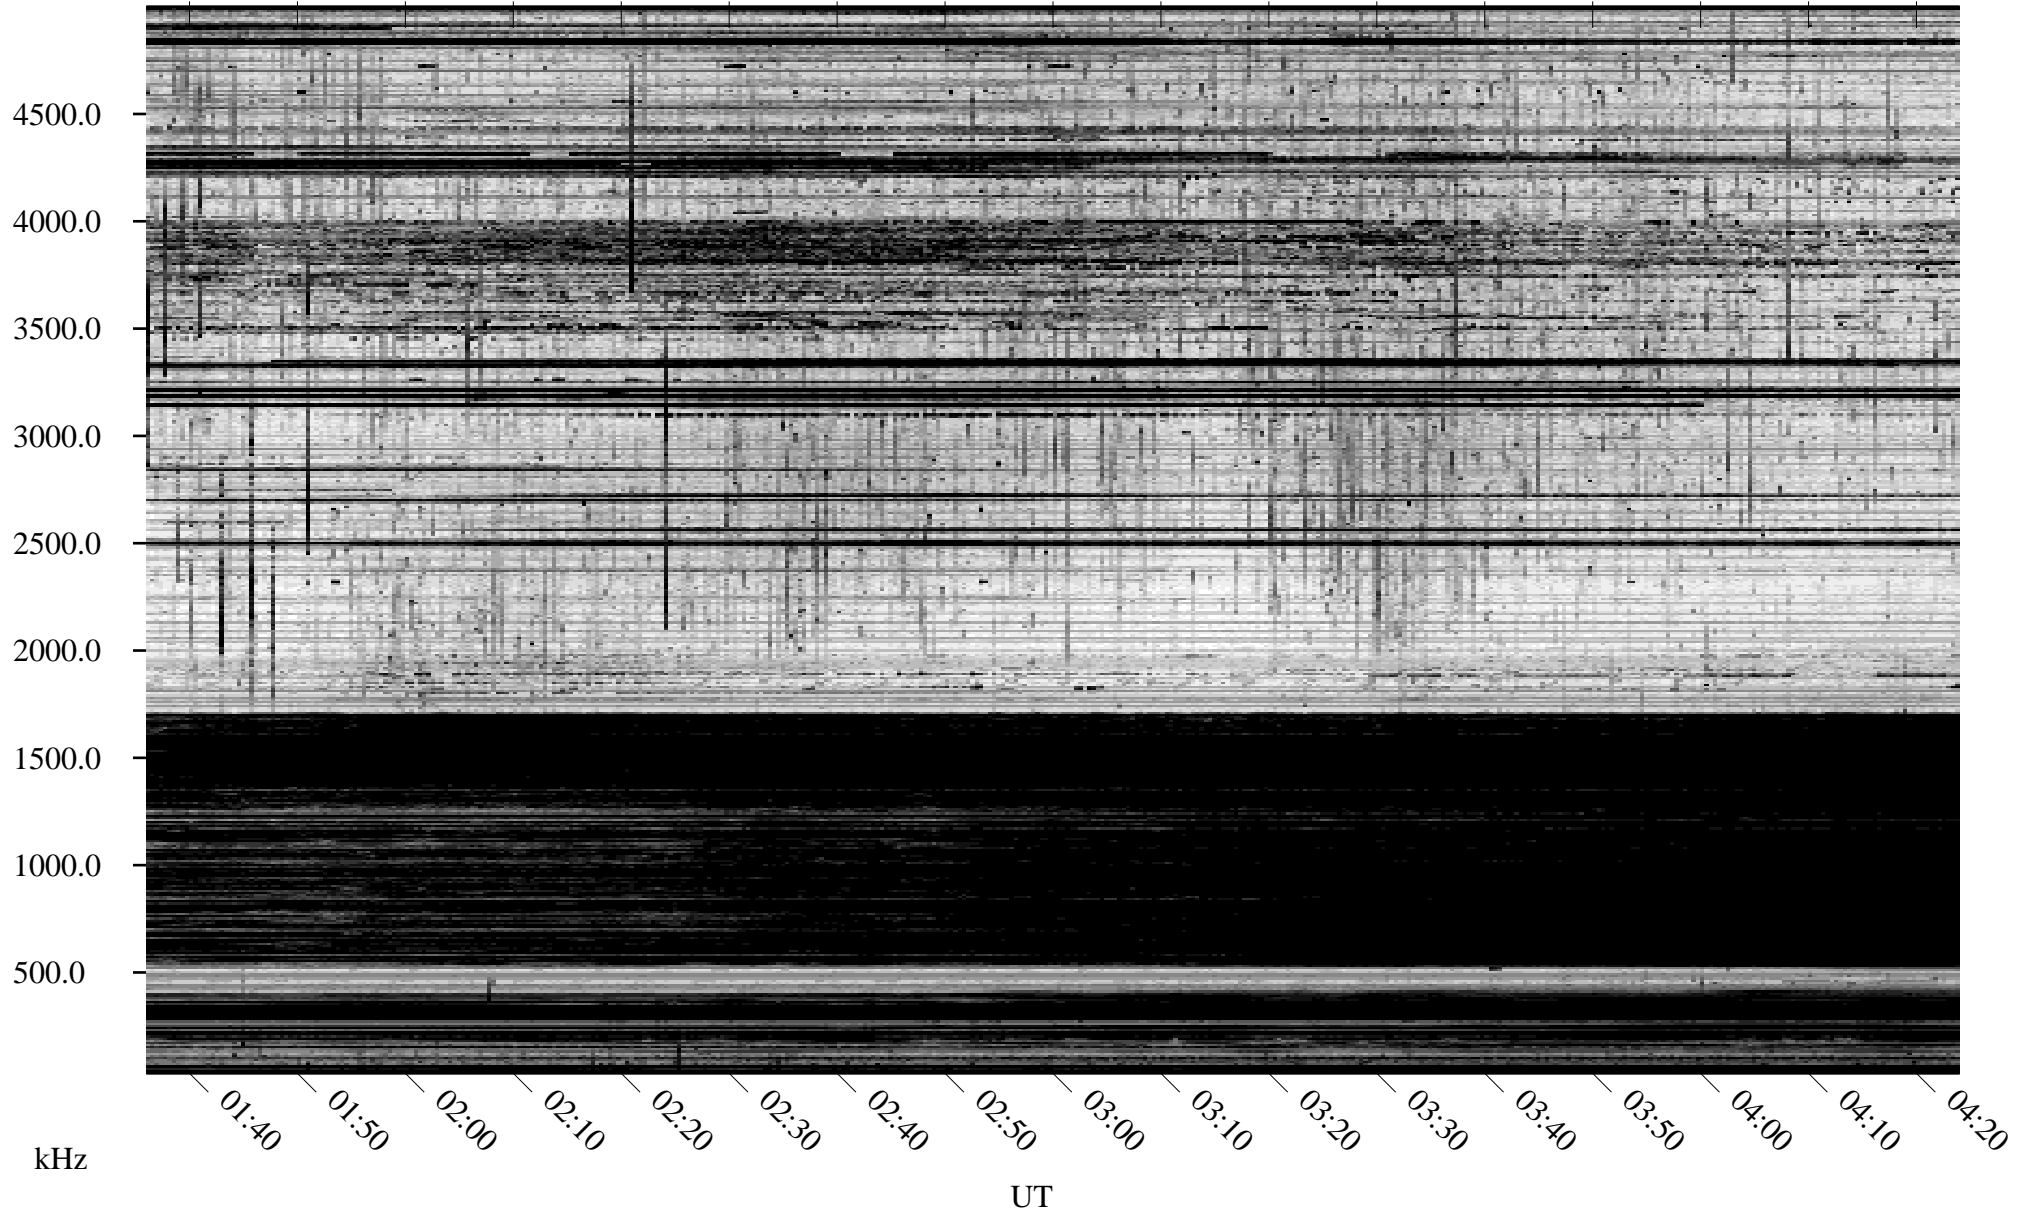

# 03/30/2010 Churchill, Manitoba

Linear Scale    Black = 161    White = 15

ch10089l.r00SUm max\_12

Page 1

# 03/30/2010 Churchill, Manitoba

Linear Scale    Black = 161    White = 15

ch10089l.r00SUm max\_12

Page 2

# 03/31/2010 Churchill, Manitoba

Linear Scale    Black = 161    White = 15

ch10089l.r00SUm max\_12

Page 3

# 03/31/2010 Churchill, Manitoba

Linear Scale    Black = 161    White = 15

ch10089l.r00SUm max\_12

Page 4