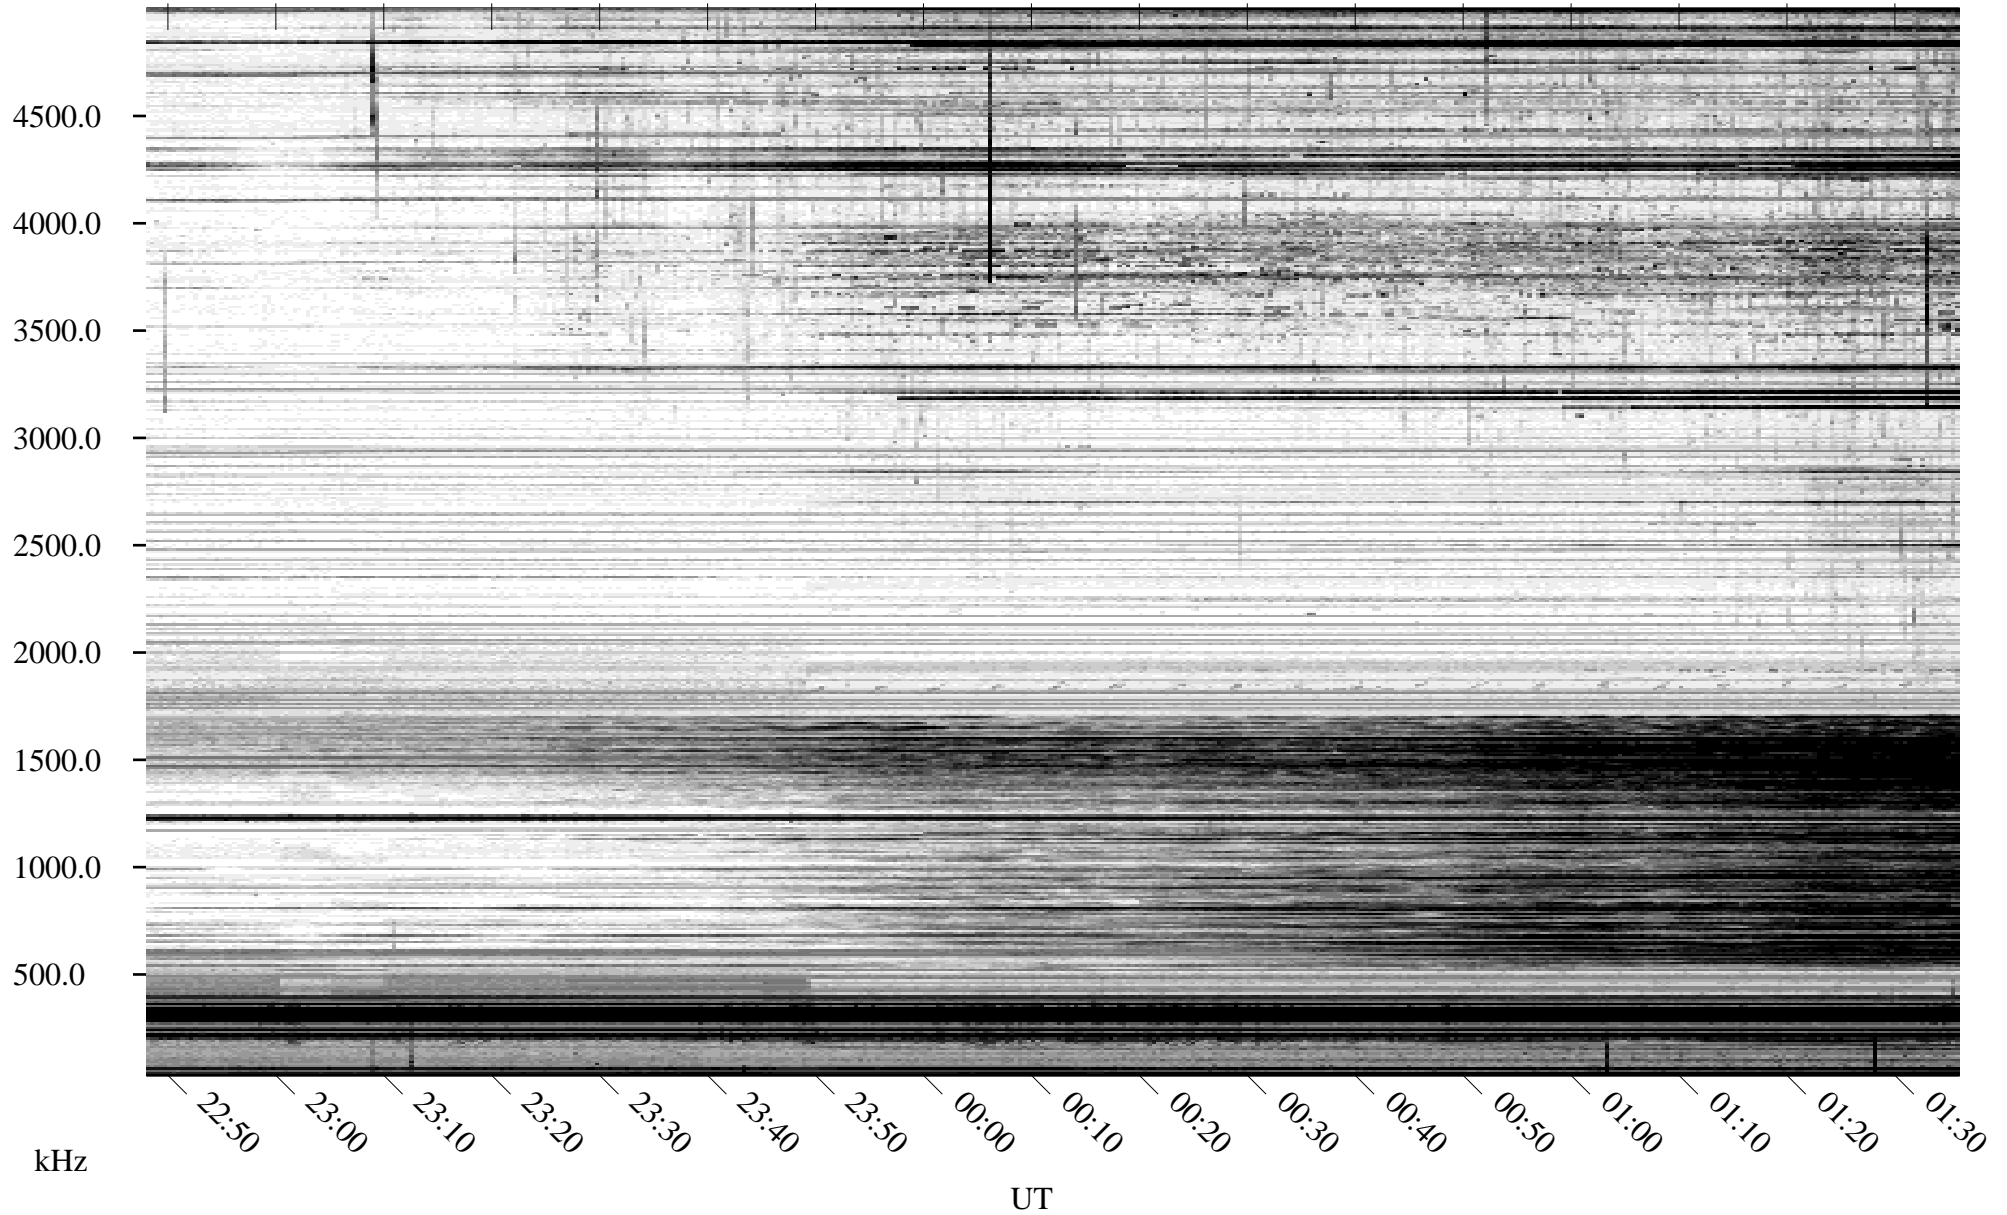

# 03/30/2010 Churchill, Manitoba

Linear Scale    Black = 161    White = 15

ch10089l.r00SUm max\_12

Page 1

# 03/30/2010 Churchill, Manitoba

Linear Scale    Black = 161    White = 15

ch10089l.r00SUm max\_12

Page 2

# 03/31/2010 Churchill, Manitoba

Linear Scale    Black = 161    White = 15

ch10089l.r00SUm max\_12

Page 3

# 03/31/2010 Churchill, Manitoba

Linear Scale    Black = 161    White = 15

ch10089l.r00SUm max\_12

Page 4