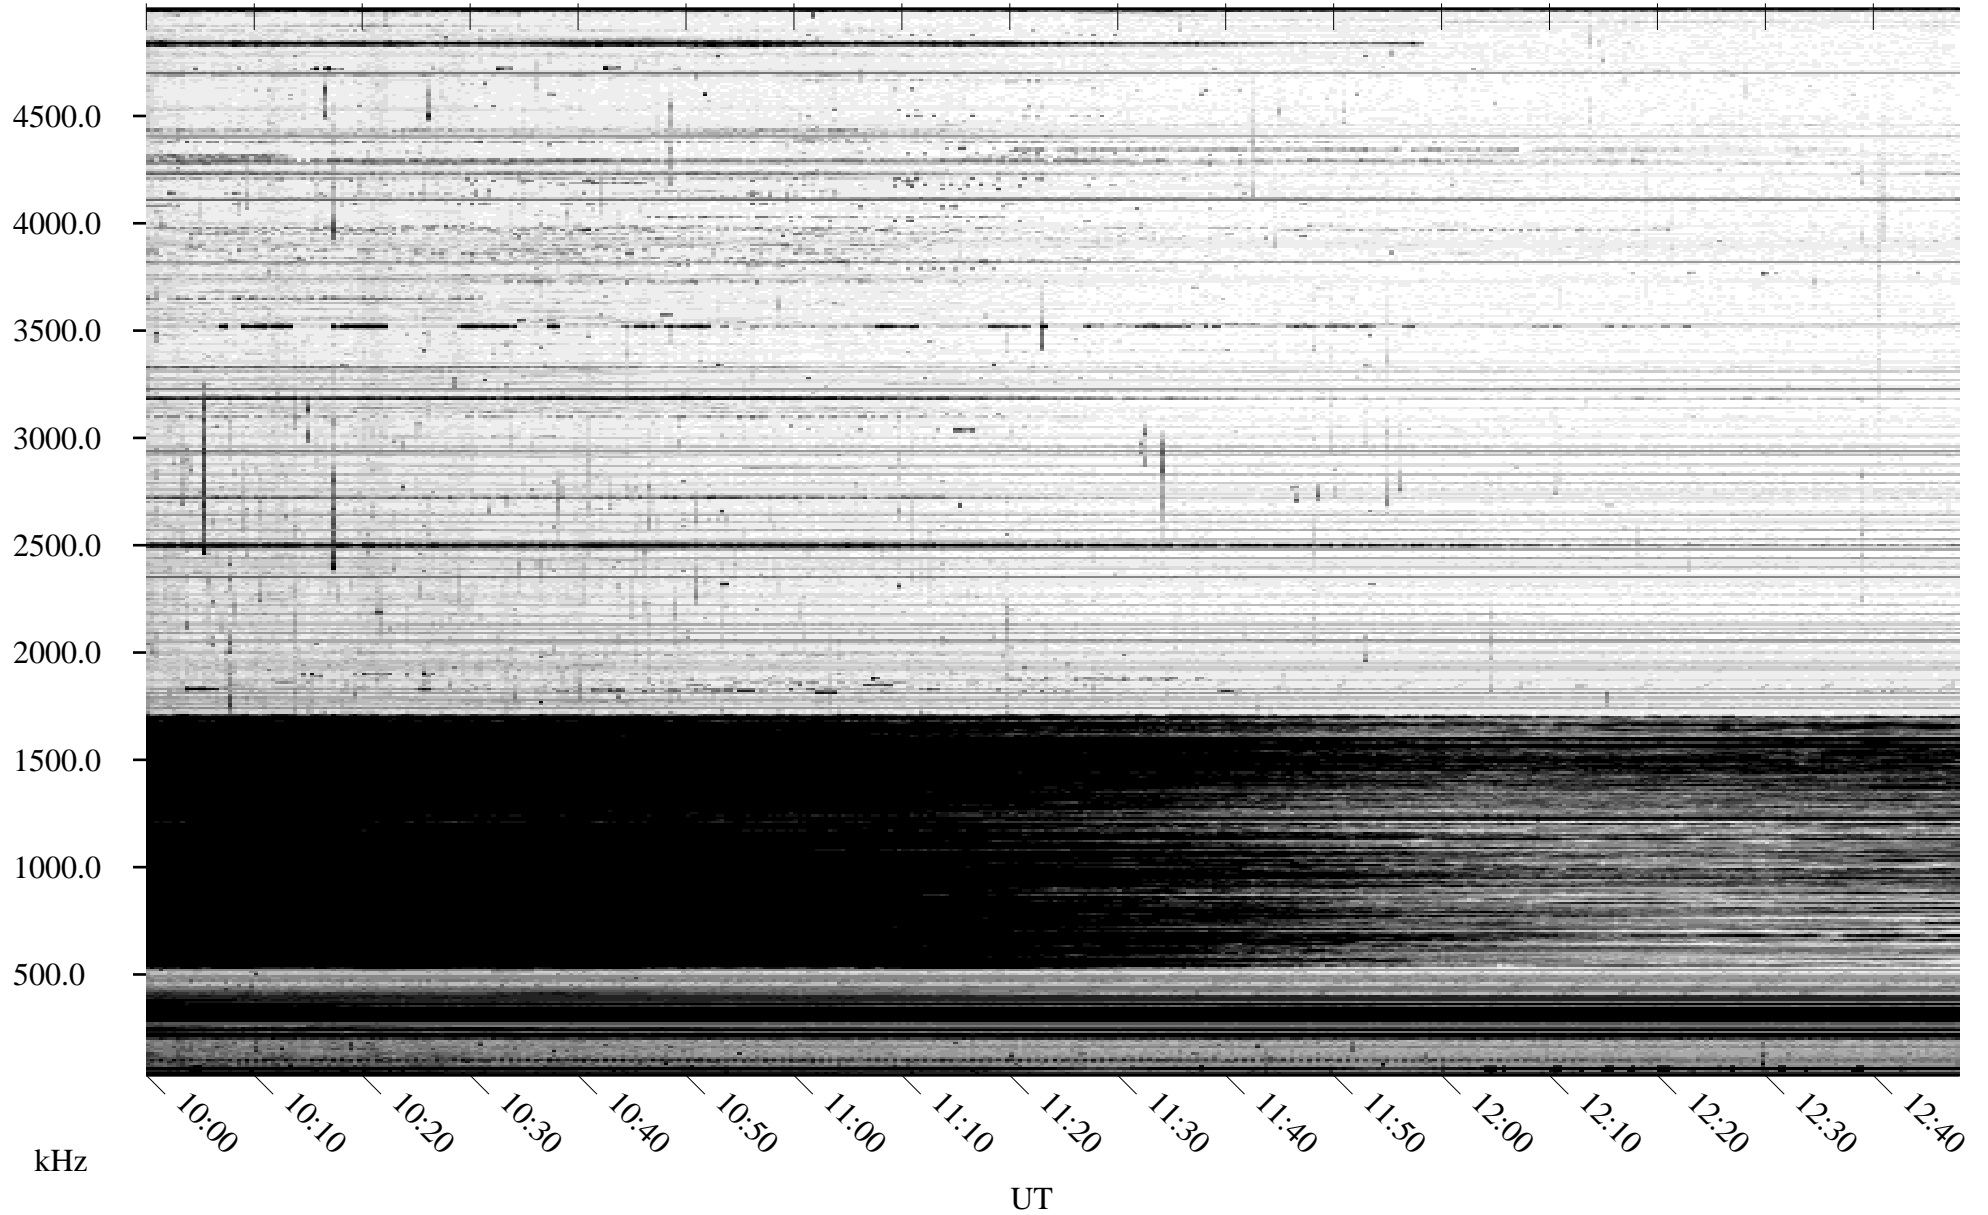

# 03/31/2010 Churchill, Manitoba

Linear Scale    Black = 161    White = 15

ch10089l.r00SUm max\_12

Page 4

# 03/31/2010 Churchill, Manitoba

Linear Scale    Black = 161    White = 15

ch10089l.r00SUm max\_12

Page 5

# 03/31/2010 Churchill, Manitoba

Linear Scale    Black = 161    White = 15

ch10089l.r00SUm max\_12

Page 6

# 03/31/2010 Churchill, Manitoba

Linear Scale    Black = 161    White = 15

ch10089l.r00SUm max\_12