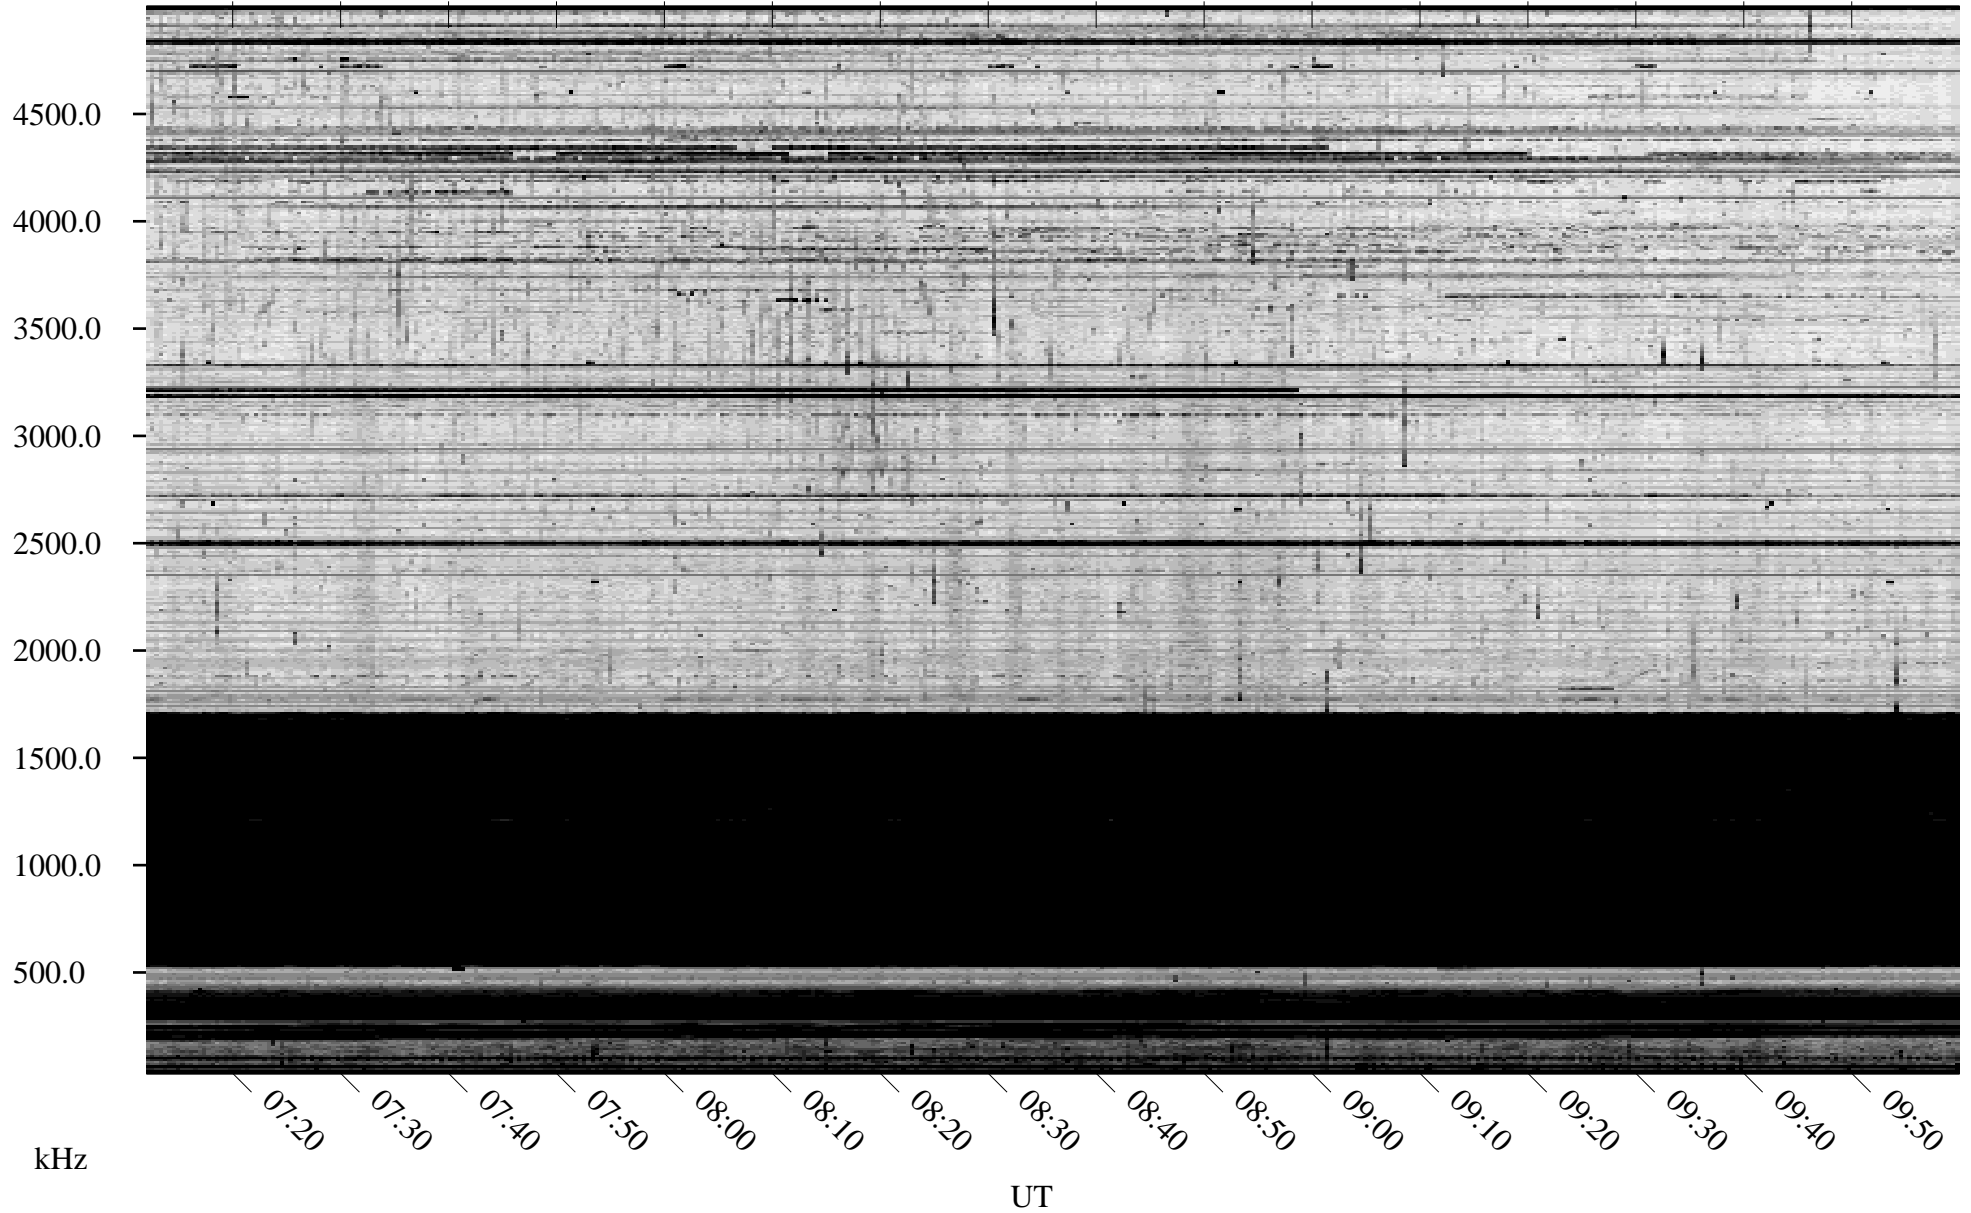

# 03/31/2010 Churchill, Manitoba

Linear Scale    Black = 161    White = 15

ch10089l.r00SUm max\_12

Page 4

# 03/31/2010 Churchill, Manitoba

Linear Scale    Black = 161    White = 15

ch10089l.r00SUm max\_12

Page 5

# 03/31/2010 Churchill, Manitoba

Linear Scale    Black = 161    White = 15

ch10089l.r00SUm max\_12

Page 6

# 03/31/2010 Churchill, Manitoba

Linear Scale    Black = 161    White = 15

ch10089l.r00SUm max\_12