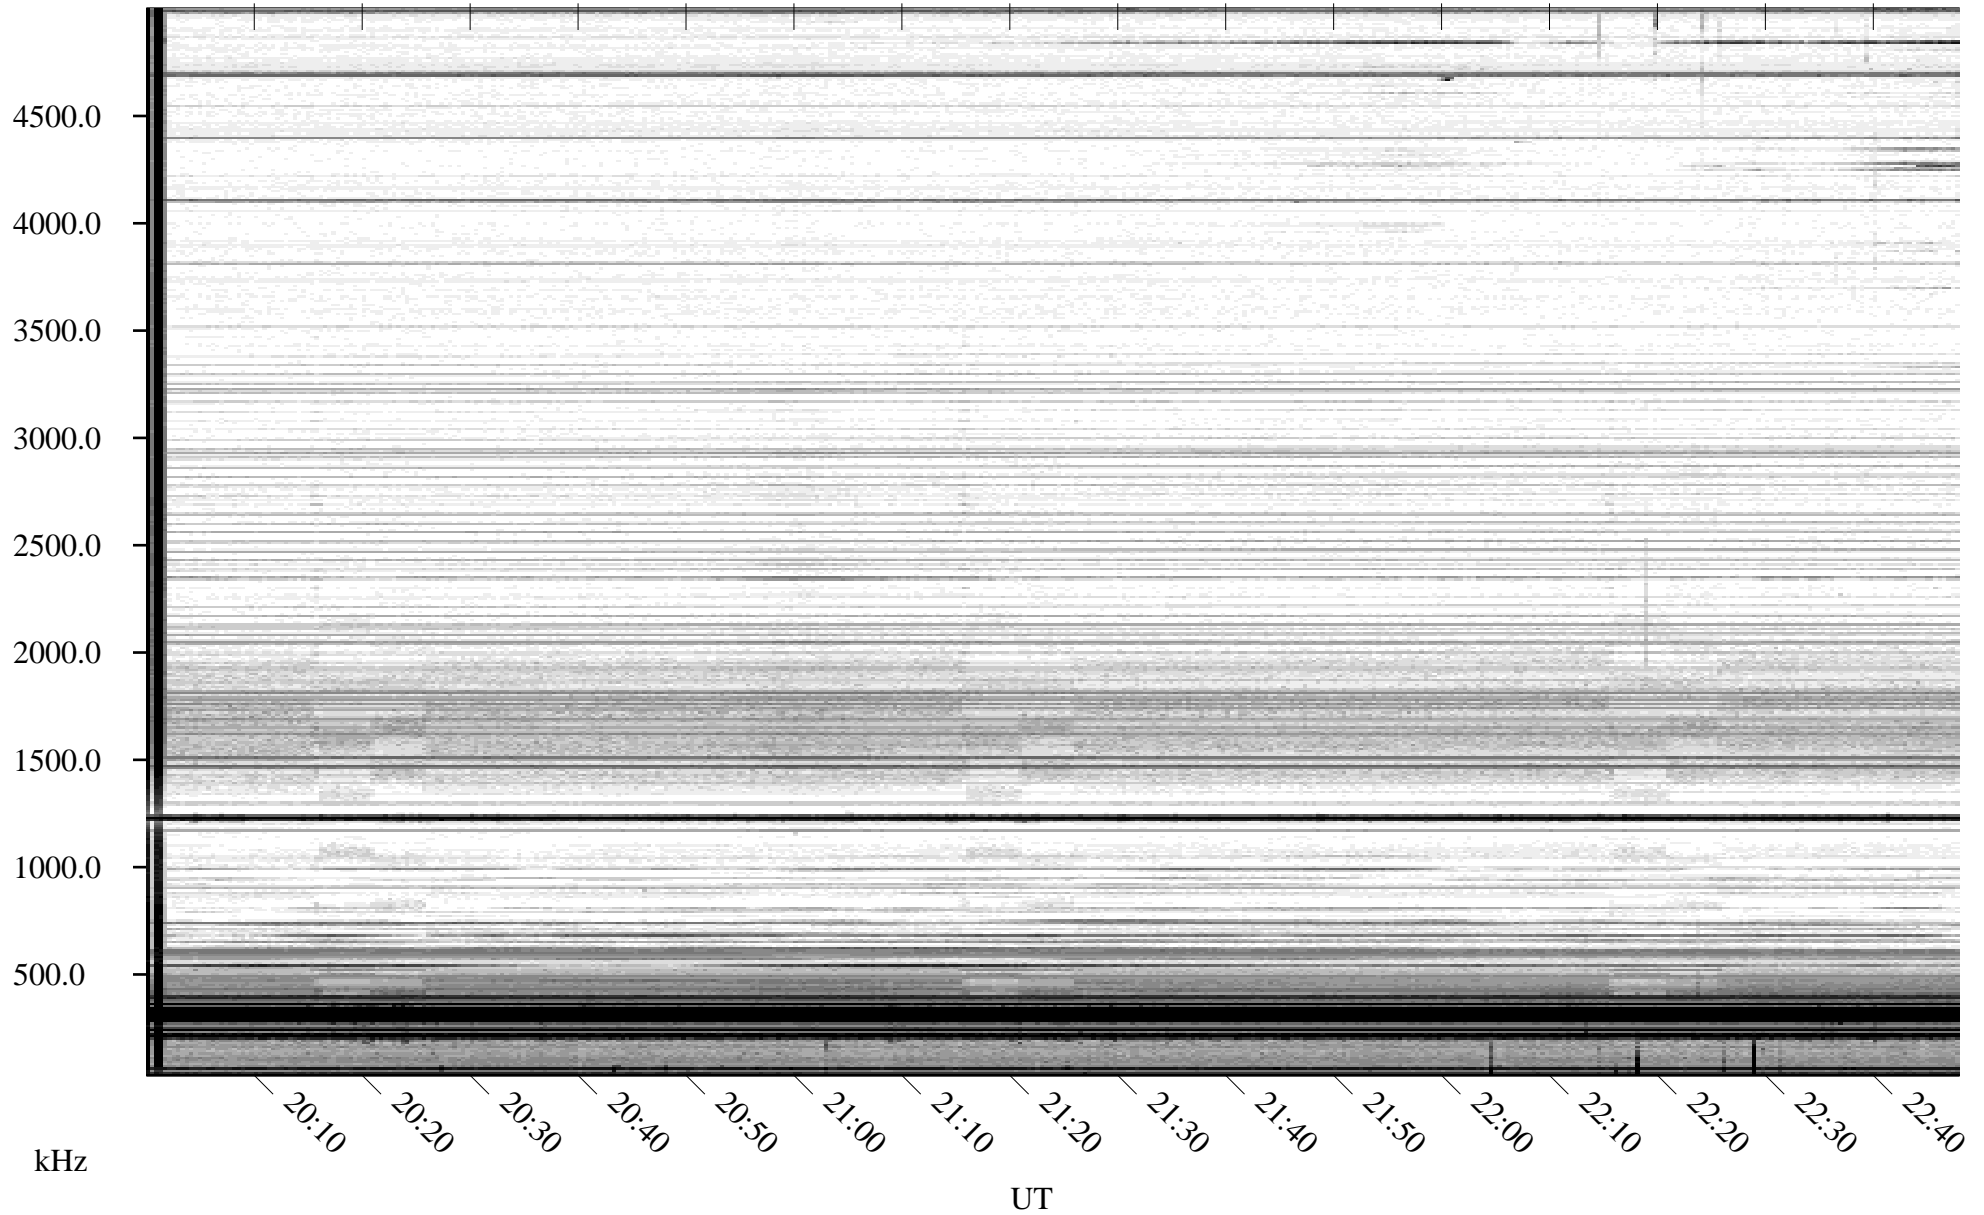

# 03/30/2010 Churchill, Manitoba

Linear Scale    Black = 161    White = 15

ch10089l.r00SUm max\_12

Page 1

# 03/30/2010 Churchill, Manitoba

Linear Scale    Black = 161    White = 15

ch10089l.r00SUm max\_12

Page 2

# 03/31/2010 Churchill, Manitoba

Linear Scale    Black = 161    White = 15

ch10089l.r00SUm max\_12

Page 3

# 03/31/2010 Churchill, Manitoba

Linear Scale    Black = 161    White = 15

ch10089l.r00SUm max\_12

Page 4