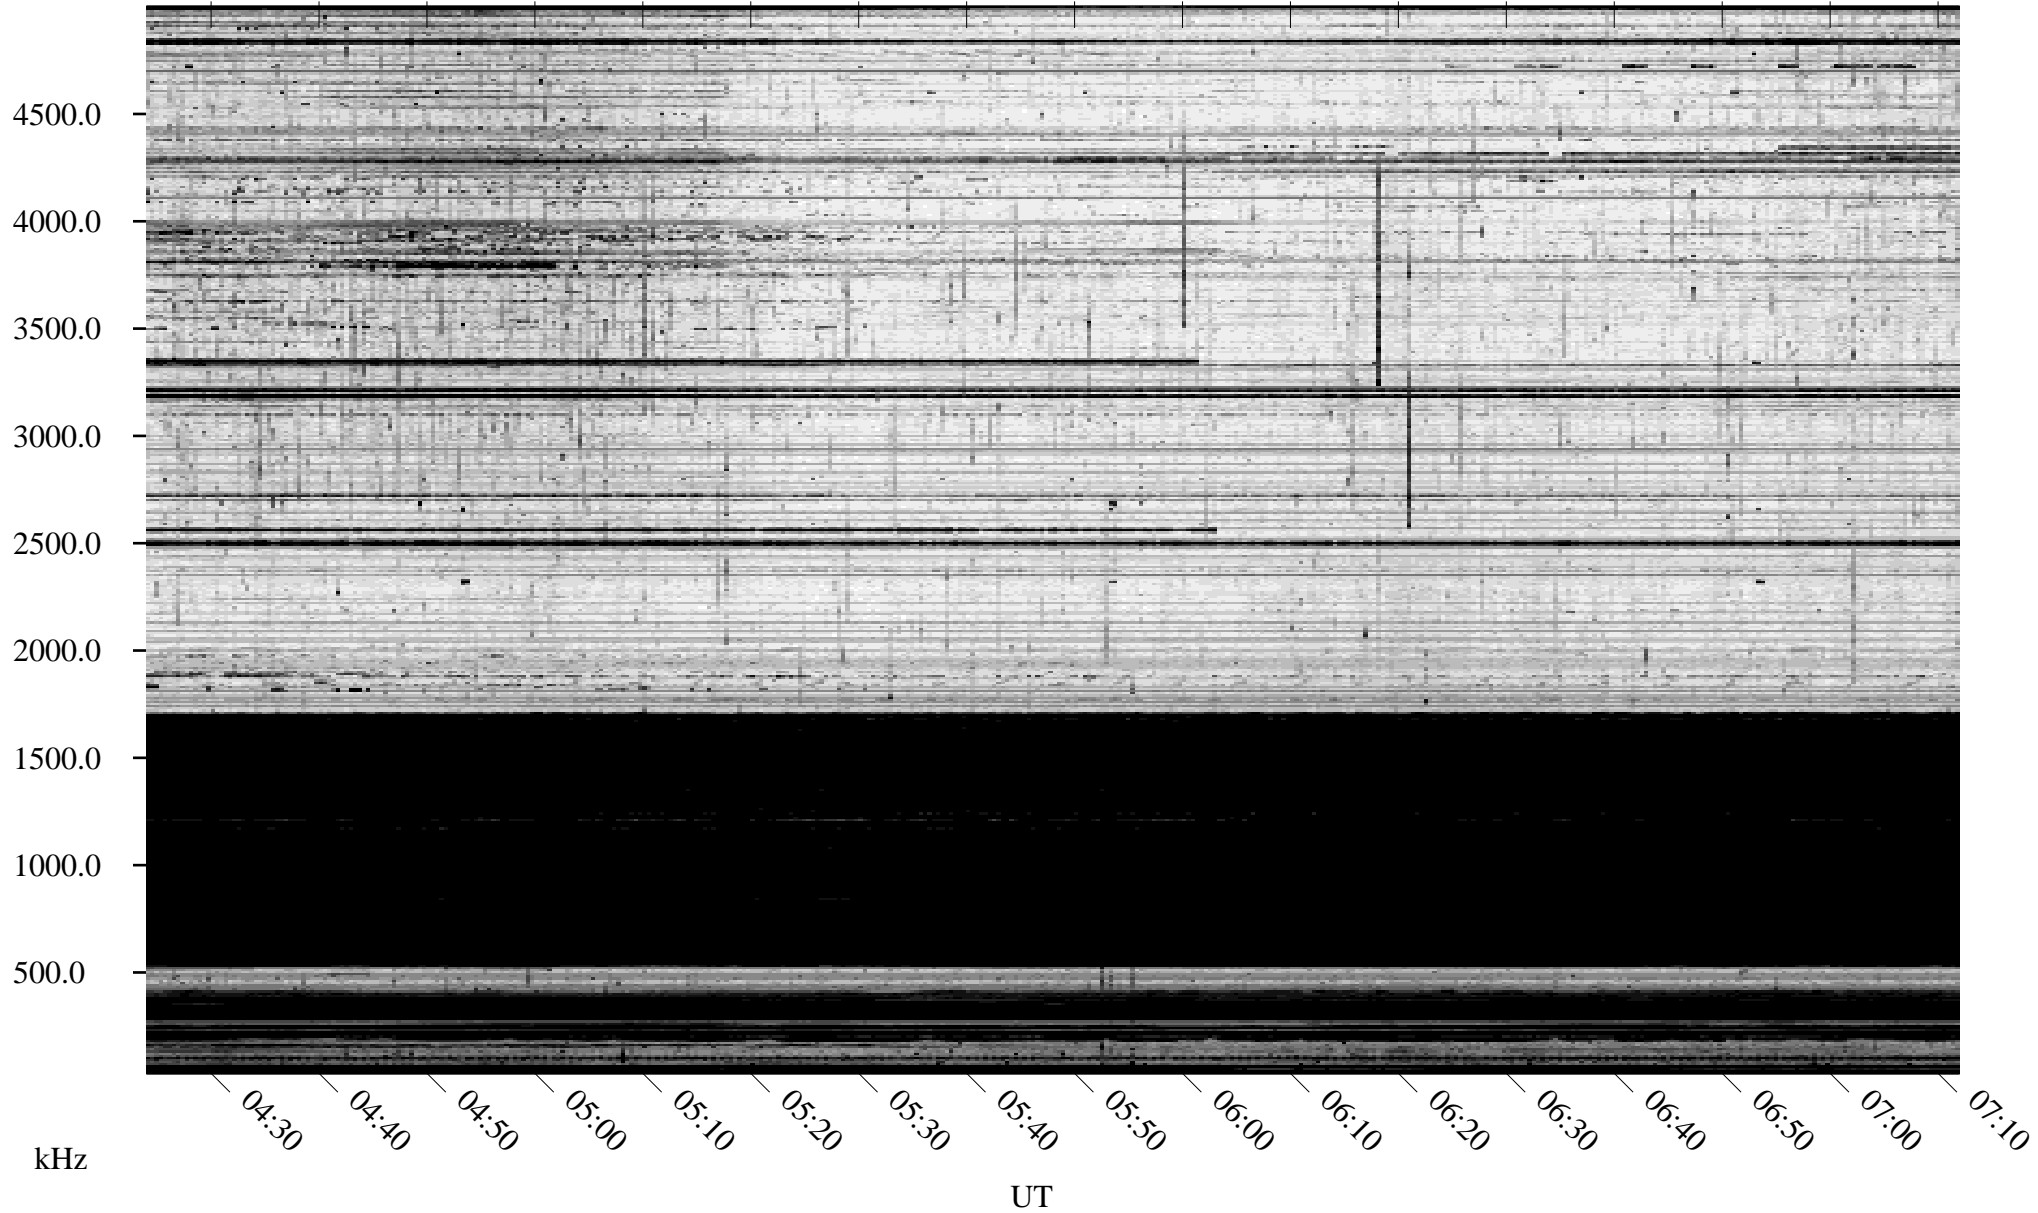

# 03/30/2010 Churchill, Manitoba

Linear Scale    Black = 161    White = 15

ch10089l.r00SUm max\_12

Page 2

# 03/31/2010 Churchill, Manitoba

Linear Scale    Black = 161    White = 15

ch10089l.r00SUm max\_12

Page 3

# 03/31/2010 Churchill, Manitoba

Linear Scale    Black = 161    White = 15

ch10089l.r00SUm max\_12

Page 4

# 03/31/2010 Churchill, Manitoba

Linear Scale    Black = 161    White = 15

ch10089l.r00SUm max\_12

Page 5