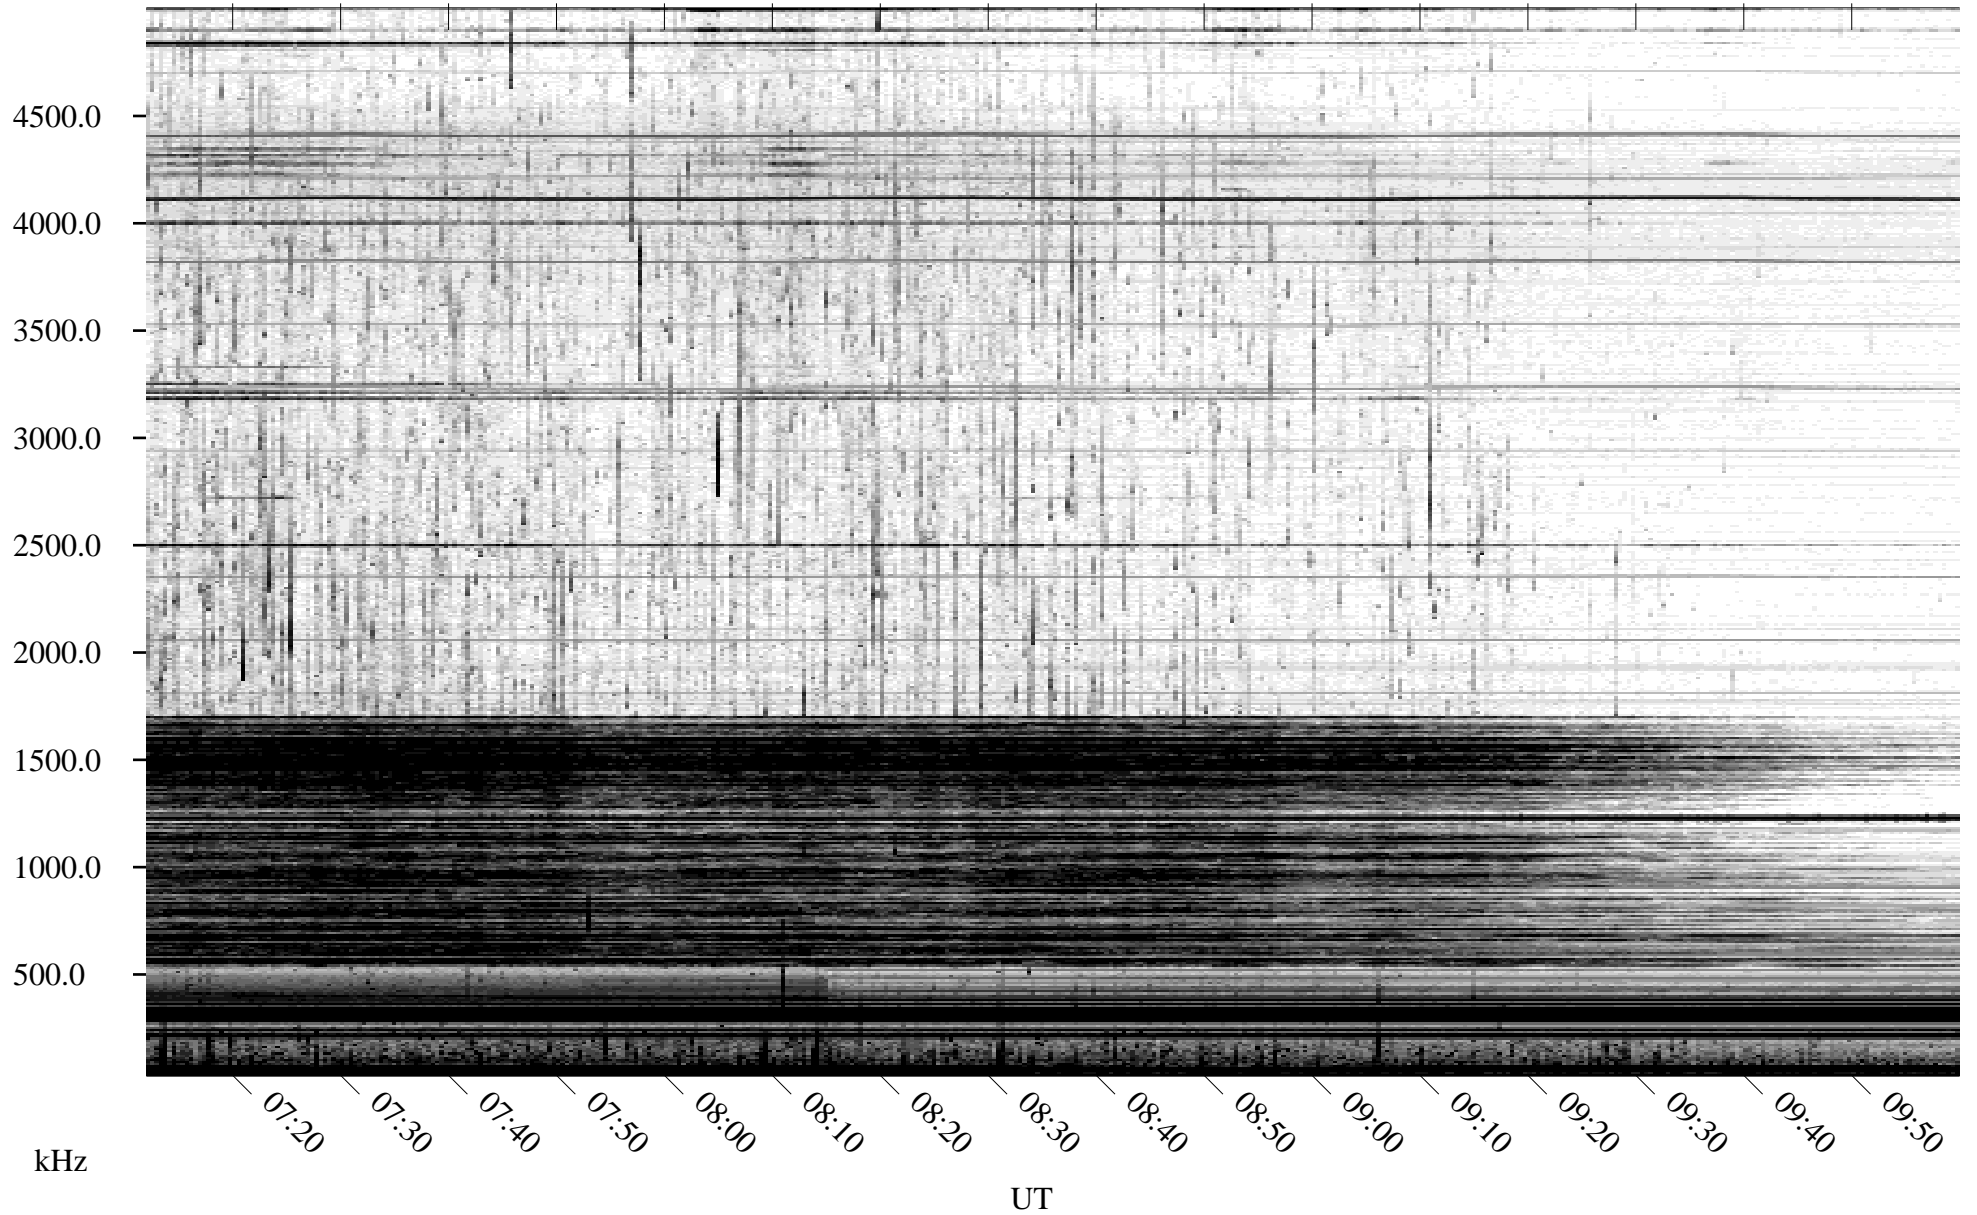

# 06/15/2010 Churchill, Manitoba

Linear Scale    Black = 161    White = 15

ch10166l.r00SUm max\_12

Page 1

# 06/16/2010 Churchill, Manitoba

Linear Scale    Black = 161    White = 15

ch10166l.r00SUm max\_12

Page 3

# 06/16/2010 Churchill, Manitoba

Linear Scale    Black = 161    White = 15

ch10166l.r00SUm max\_12

Page 4

# 06/16/2010 Churchill, Manitoba

Linear Scale    Black = 161    White = 15

ch10166l.r00SUm max\_12

Page 5