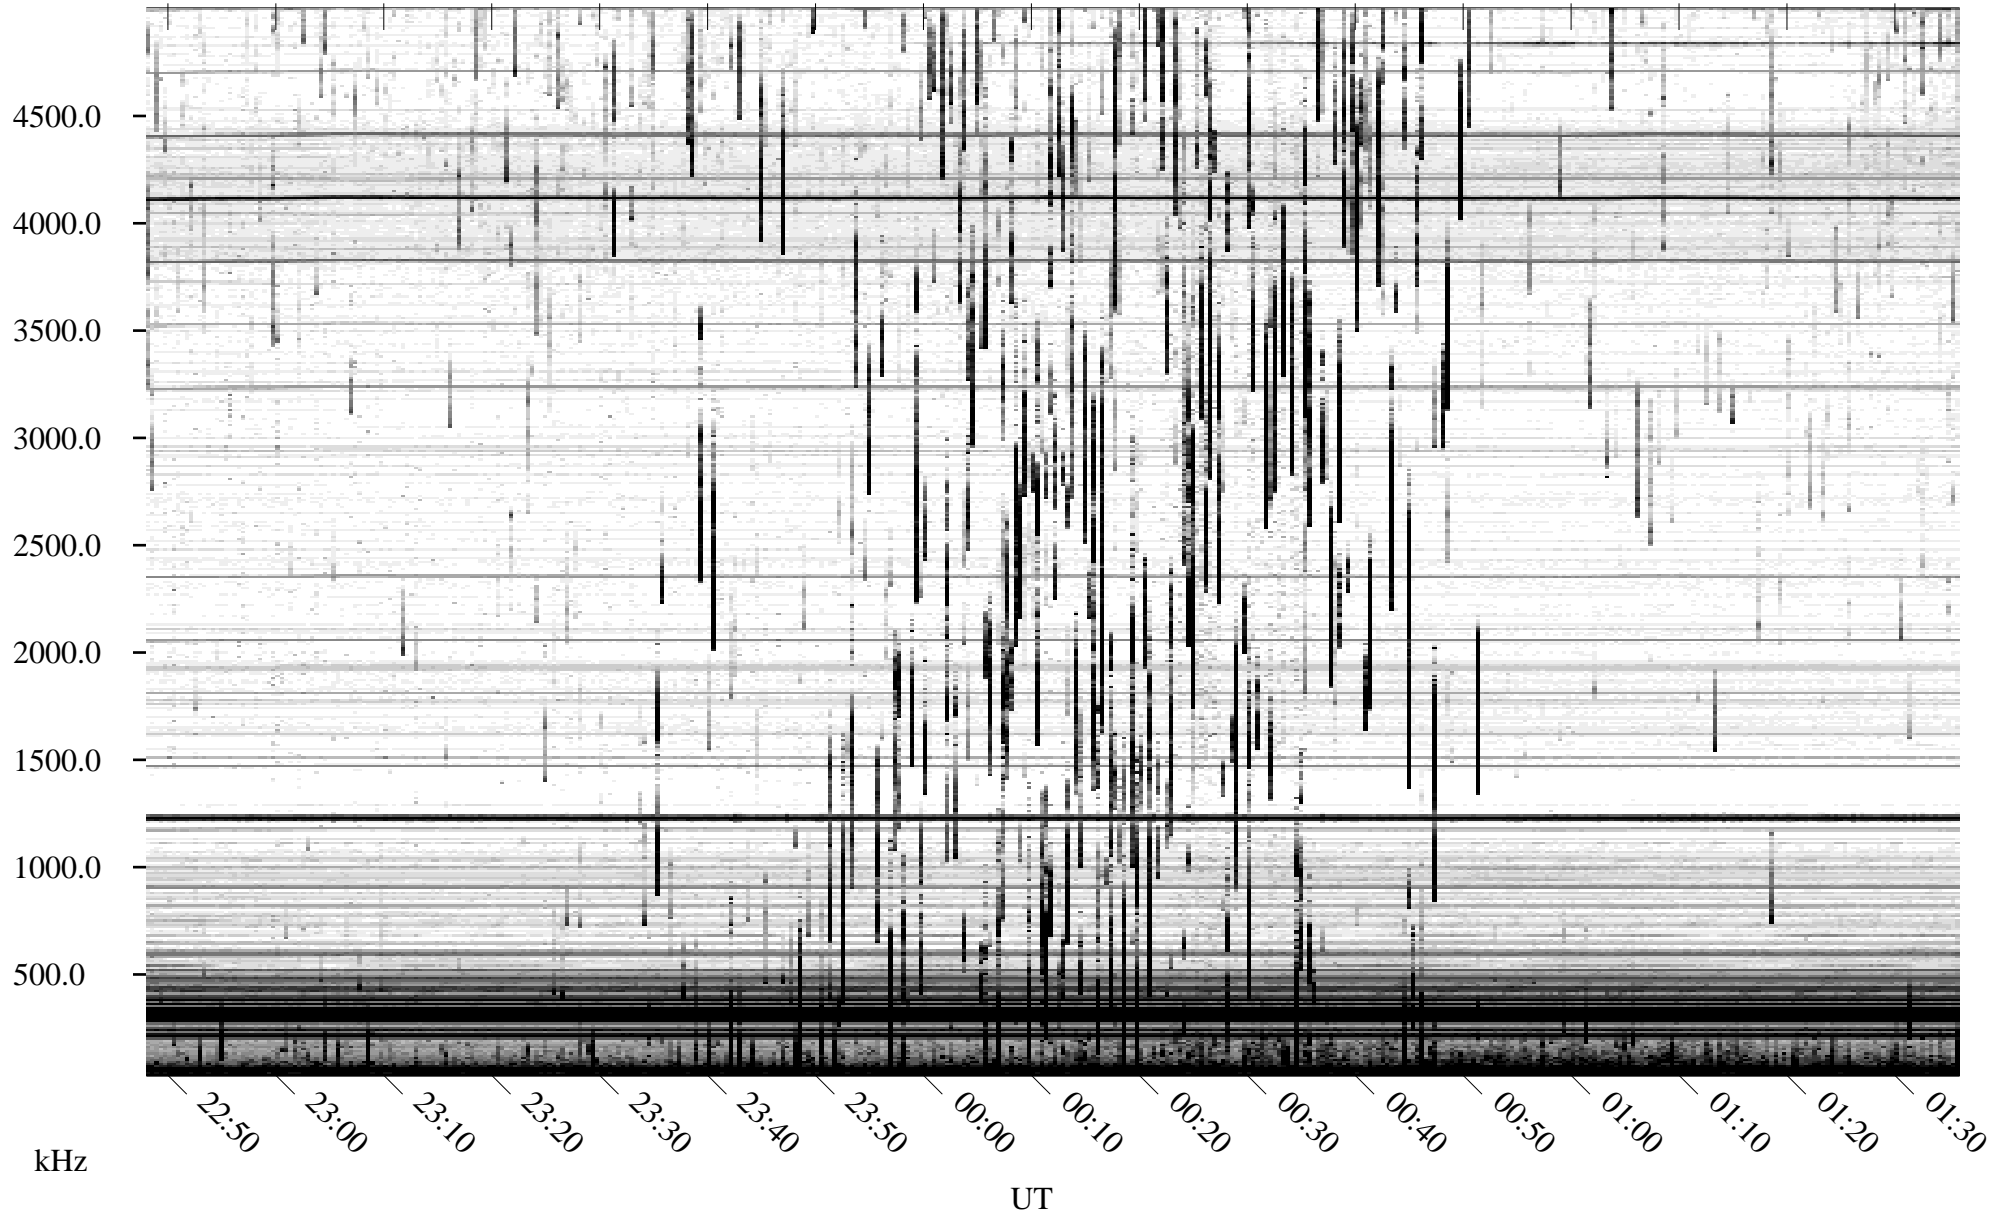

# 06/15/2010 Churchill, Manitoba

Linear Scale    Black = 161    White = 15

ch10166l.r00SUm max\_12

Page 1

# 06/15/2010 Churchill, Manitoba

Linear Scale    Black = 161    White = 15

ch10166l.r00SUm max\_12

Page 2

# 06/16/2010 Churchill, Manitoba

Linear Scale    Black = 161    White = 15

ch10166l.r00SUm max\_12

Page 3

# 06/16/2010 Churchill, Manitoba

Linear Scale    Black = 161    White = 15

ch10166l.r00SUm max\_12

Page 4