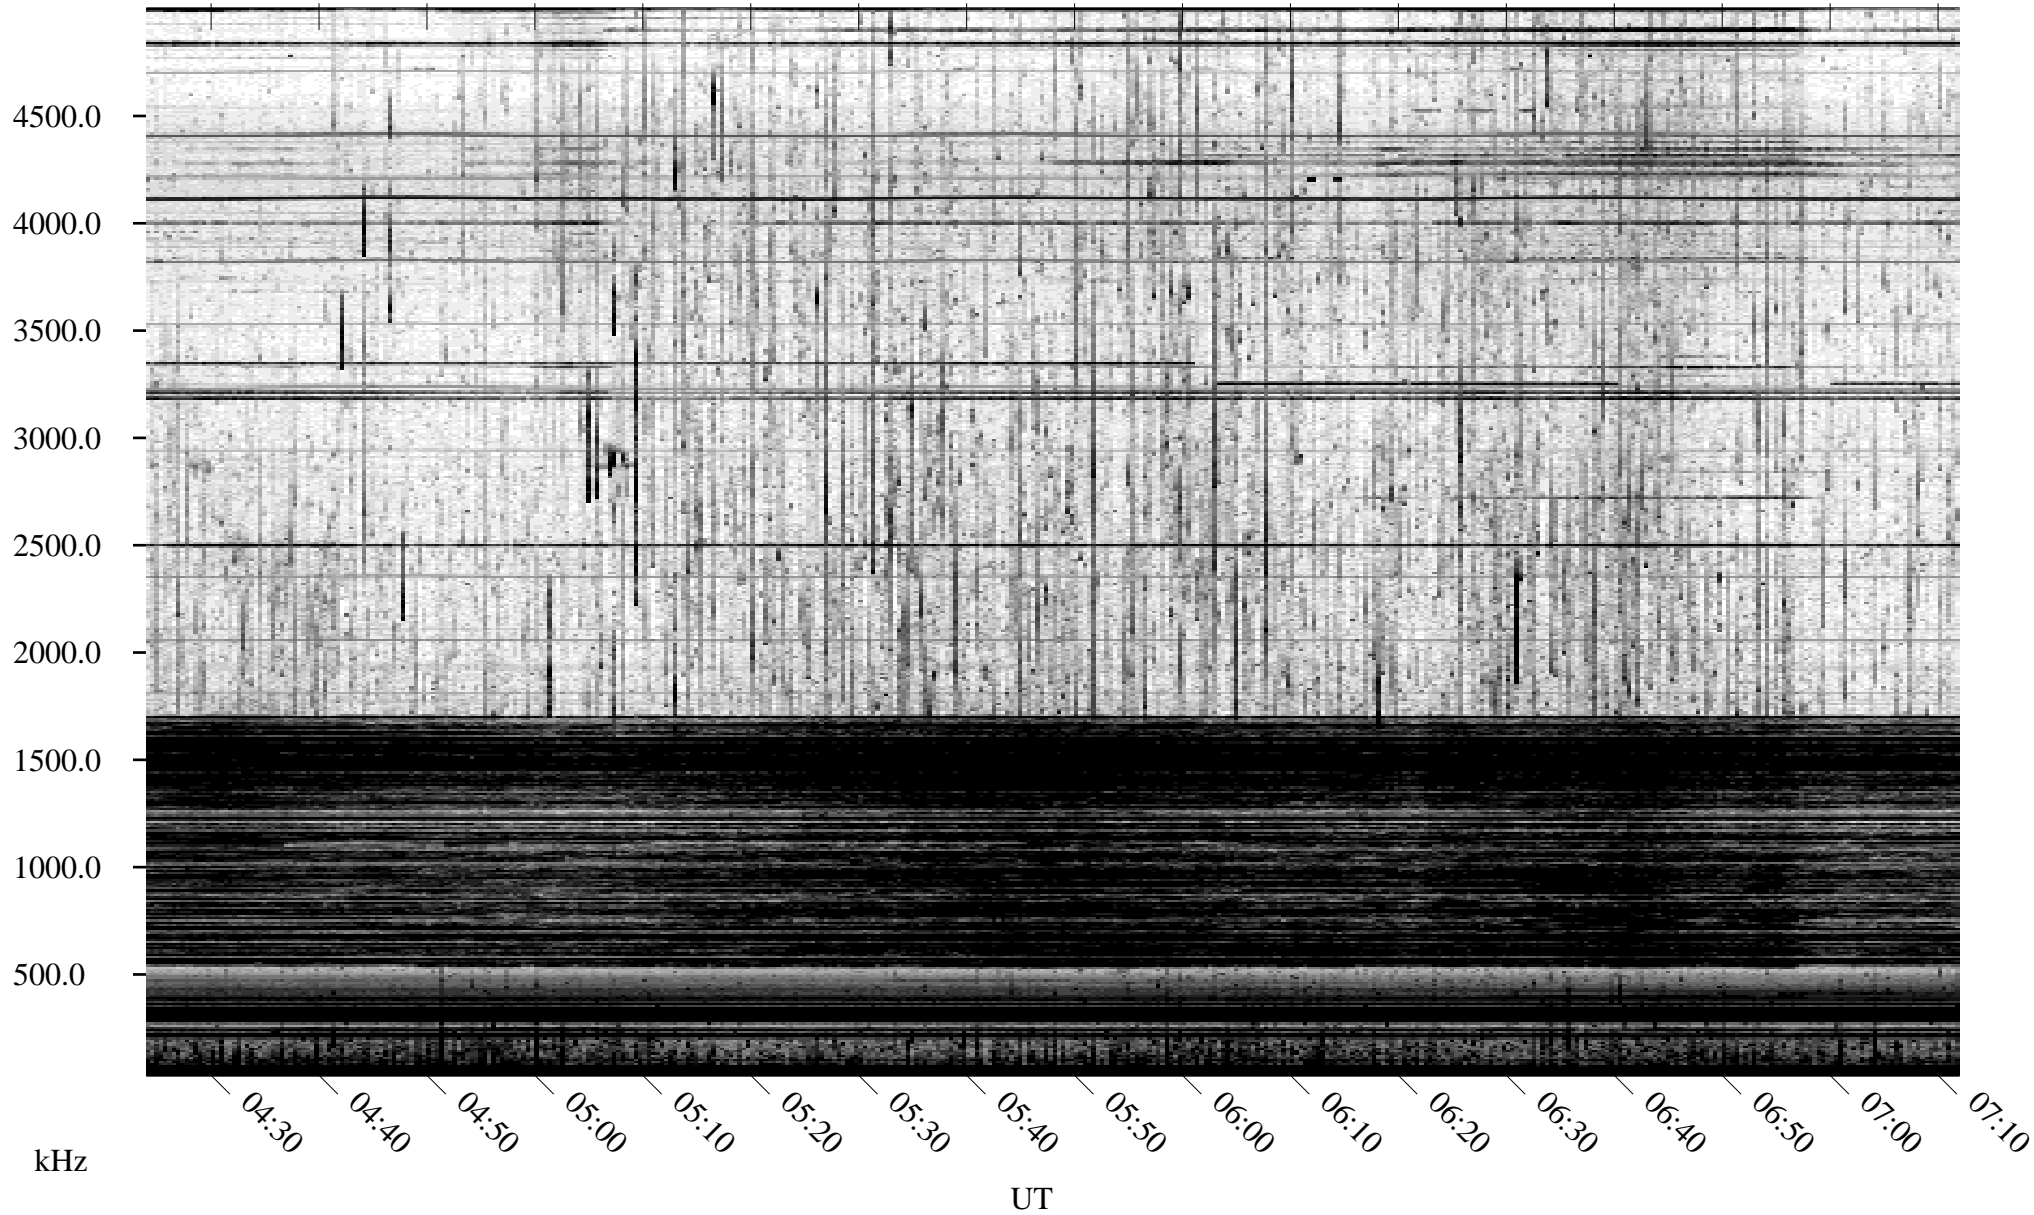

# 06/15/2010 Churchill, Manitoba

Linear Scale    Black = 161    White = 15

ch10166l.r00SUm max\_12

Page 1

# 06/15/2010 Churchill, Manitoba

Linear Scale    Black = 161    White = 15

ch10166l.r00SUm max\_12

Page 2

# 06/16/2010 Churchill, Manitoba

Linear Scale    Black = 161    White = 15

ch10166l.r00SUm max\_12

Page 3

# 06/16/2010 Churchill, Manitoba

Linear Scale    Black = 161    White = 15

ch10166l.r00SUm max\_12

Page 4