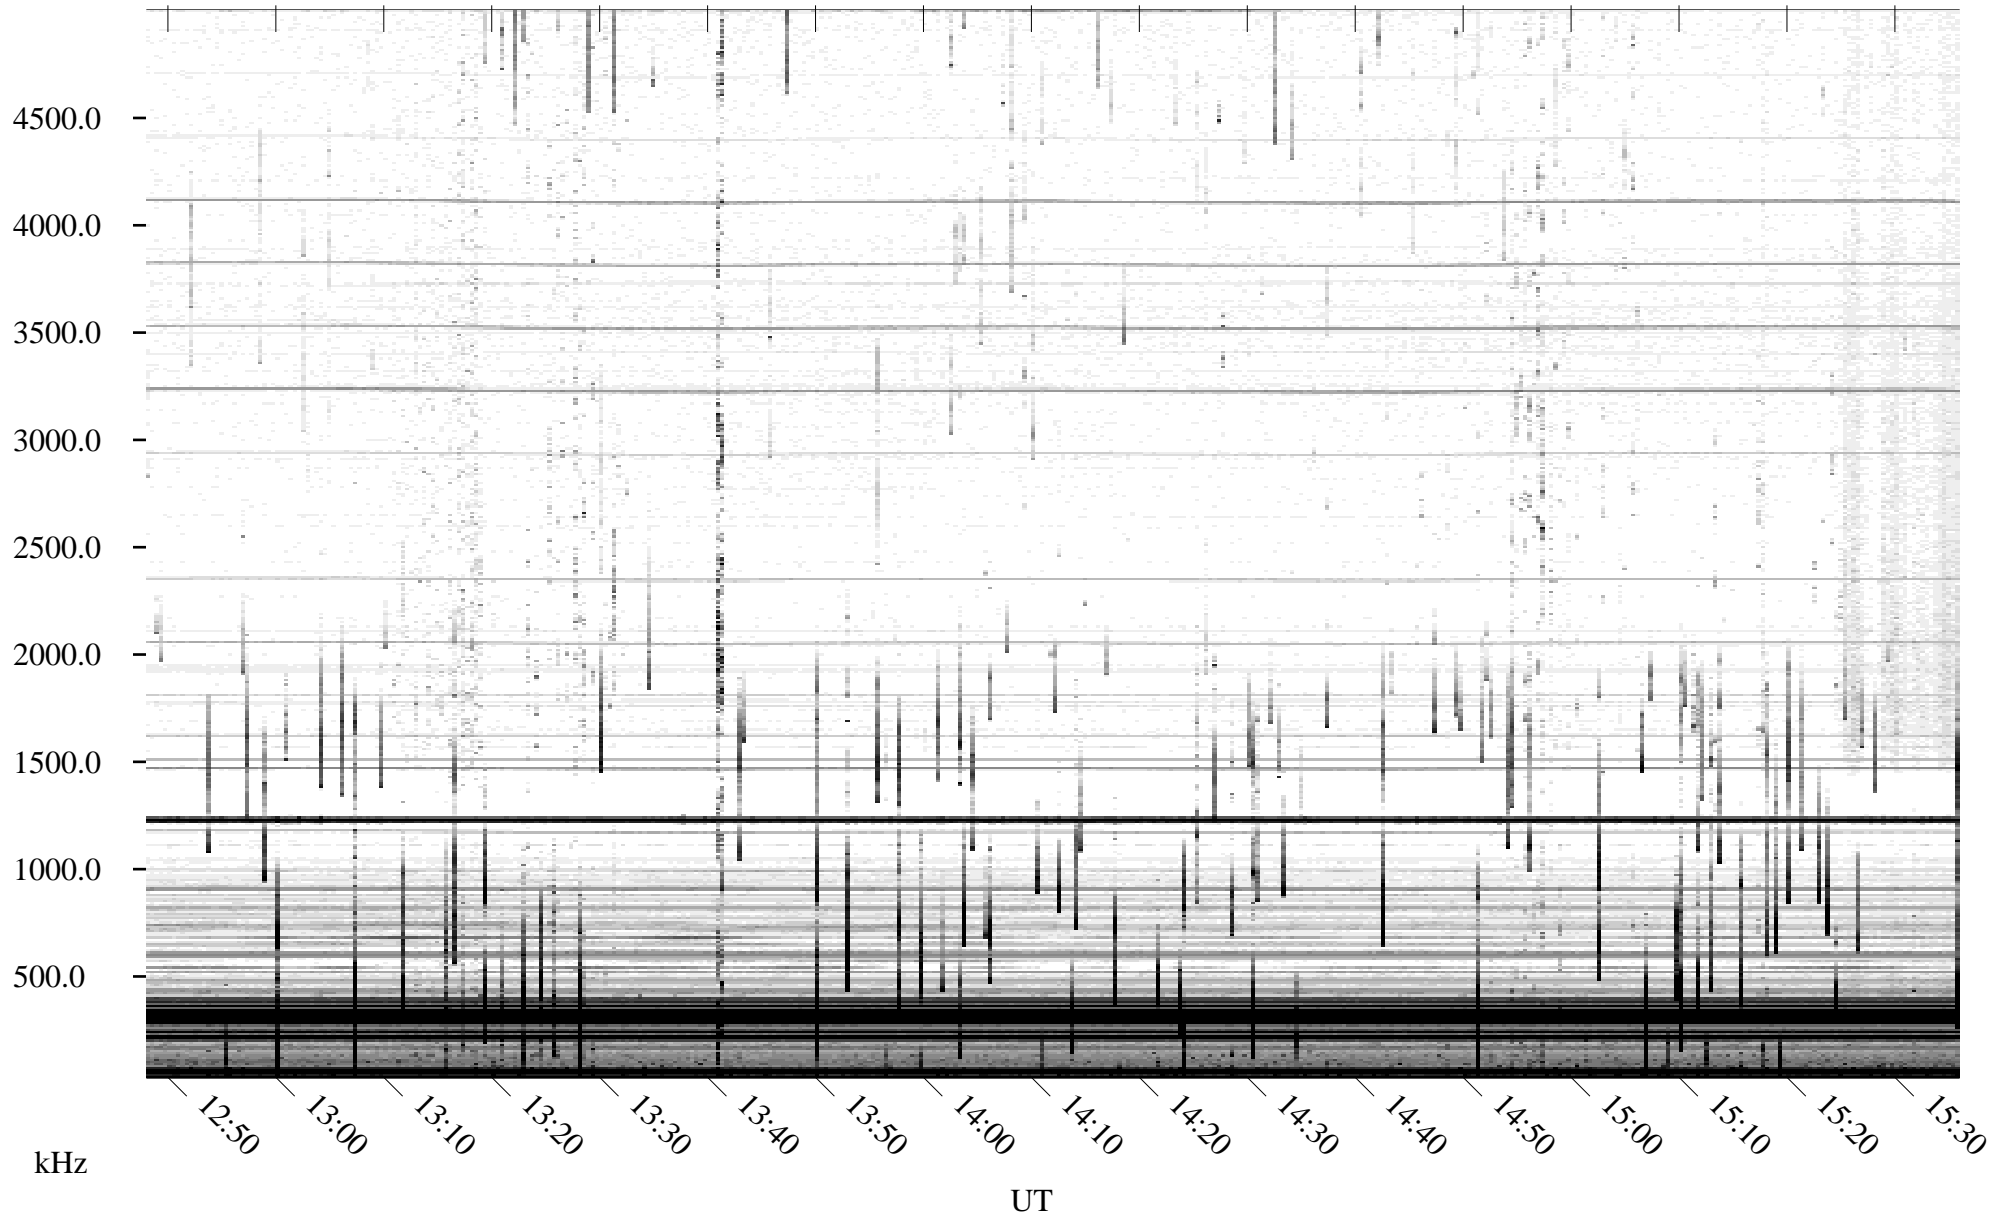

# 06/16/2010 Churchill, Manitoba

Linear Scale    Black = 161    White = 15

ch10166l.r00SUm max\_12

Page 5

# 06/16/2010 Churchill, Manitoba

Linear Scale    Black = 161    White = 15

ch10166l.r00SUm max\_12

Page 6

# 06/16/2010 Churchill, Manitoba

Linear Scale    Black = 161    White = 15

ch10166l.r00SUm max\_12

Page 7

# 06/16/2010 Churchill, Manitoba

Linear Scale    Black = 161    White = 15

ch10166l.r00SUm max\_12

Page 8