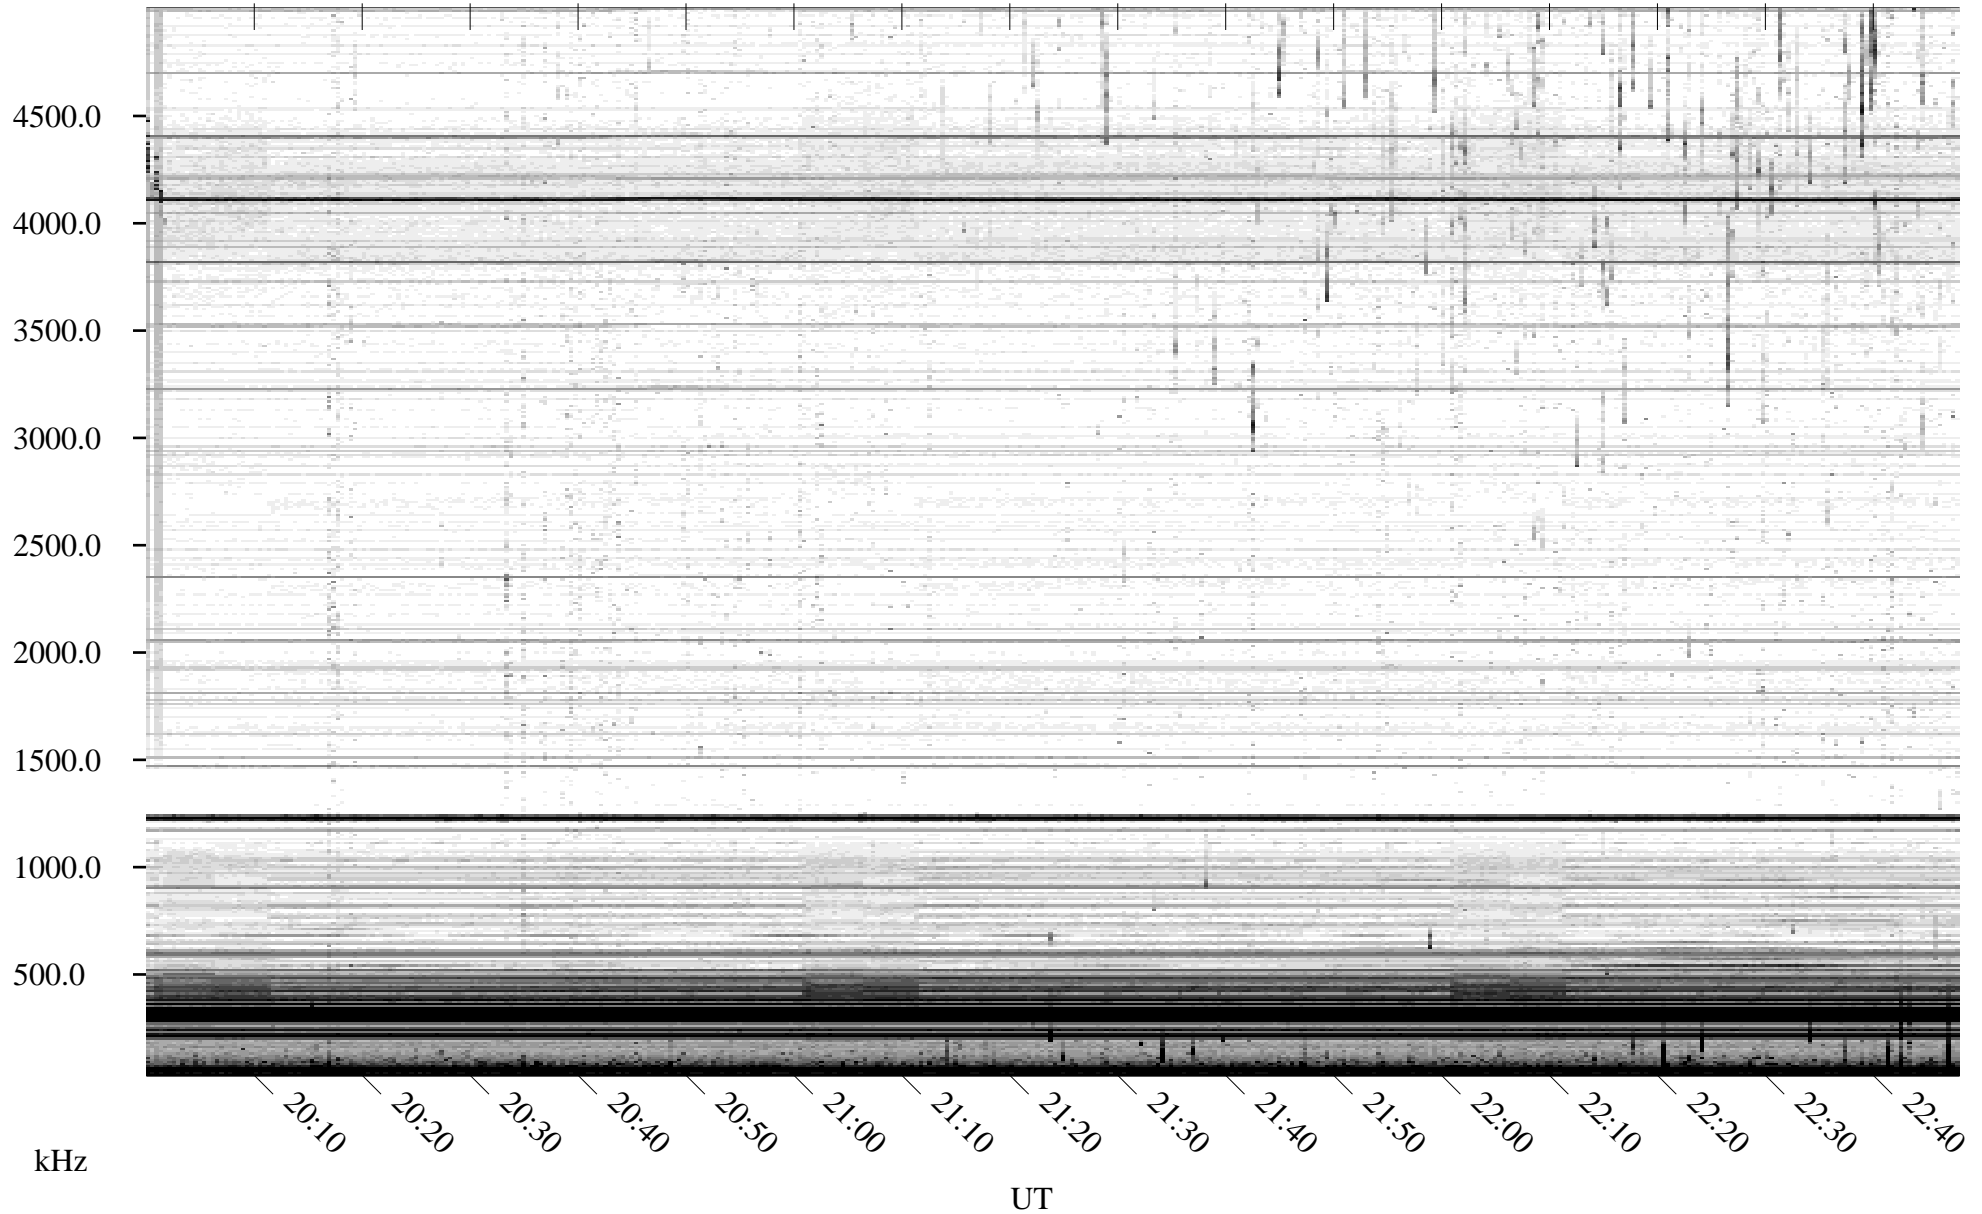

# 06/15/2010 Churchill, Manitoba

Linear Scale    Black = 161    White = 15

ch10166l.r00SUm max\_12

Page 1

# 06/15/2010 Churchill, Manitoba

Linear Scale    Black = 161    White = 15

ch10166l.r00SUm max\_12

Page 2

# 06/16/2010 Churchill, Manitoba

Linear Scale    Black = 161    White = 15

ch10166l.r00SUm max\_12

Page 3

# 06/16/2010 Churchill, Manitoba

Linear Scale    Black = 161    White = 15

ch10166l.r00SUm max\_12

Page 4