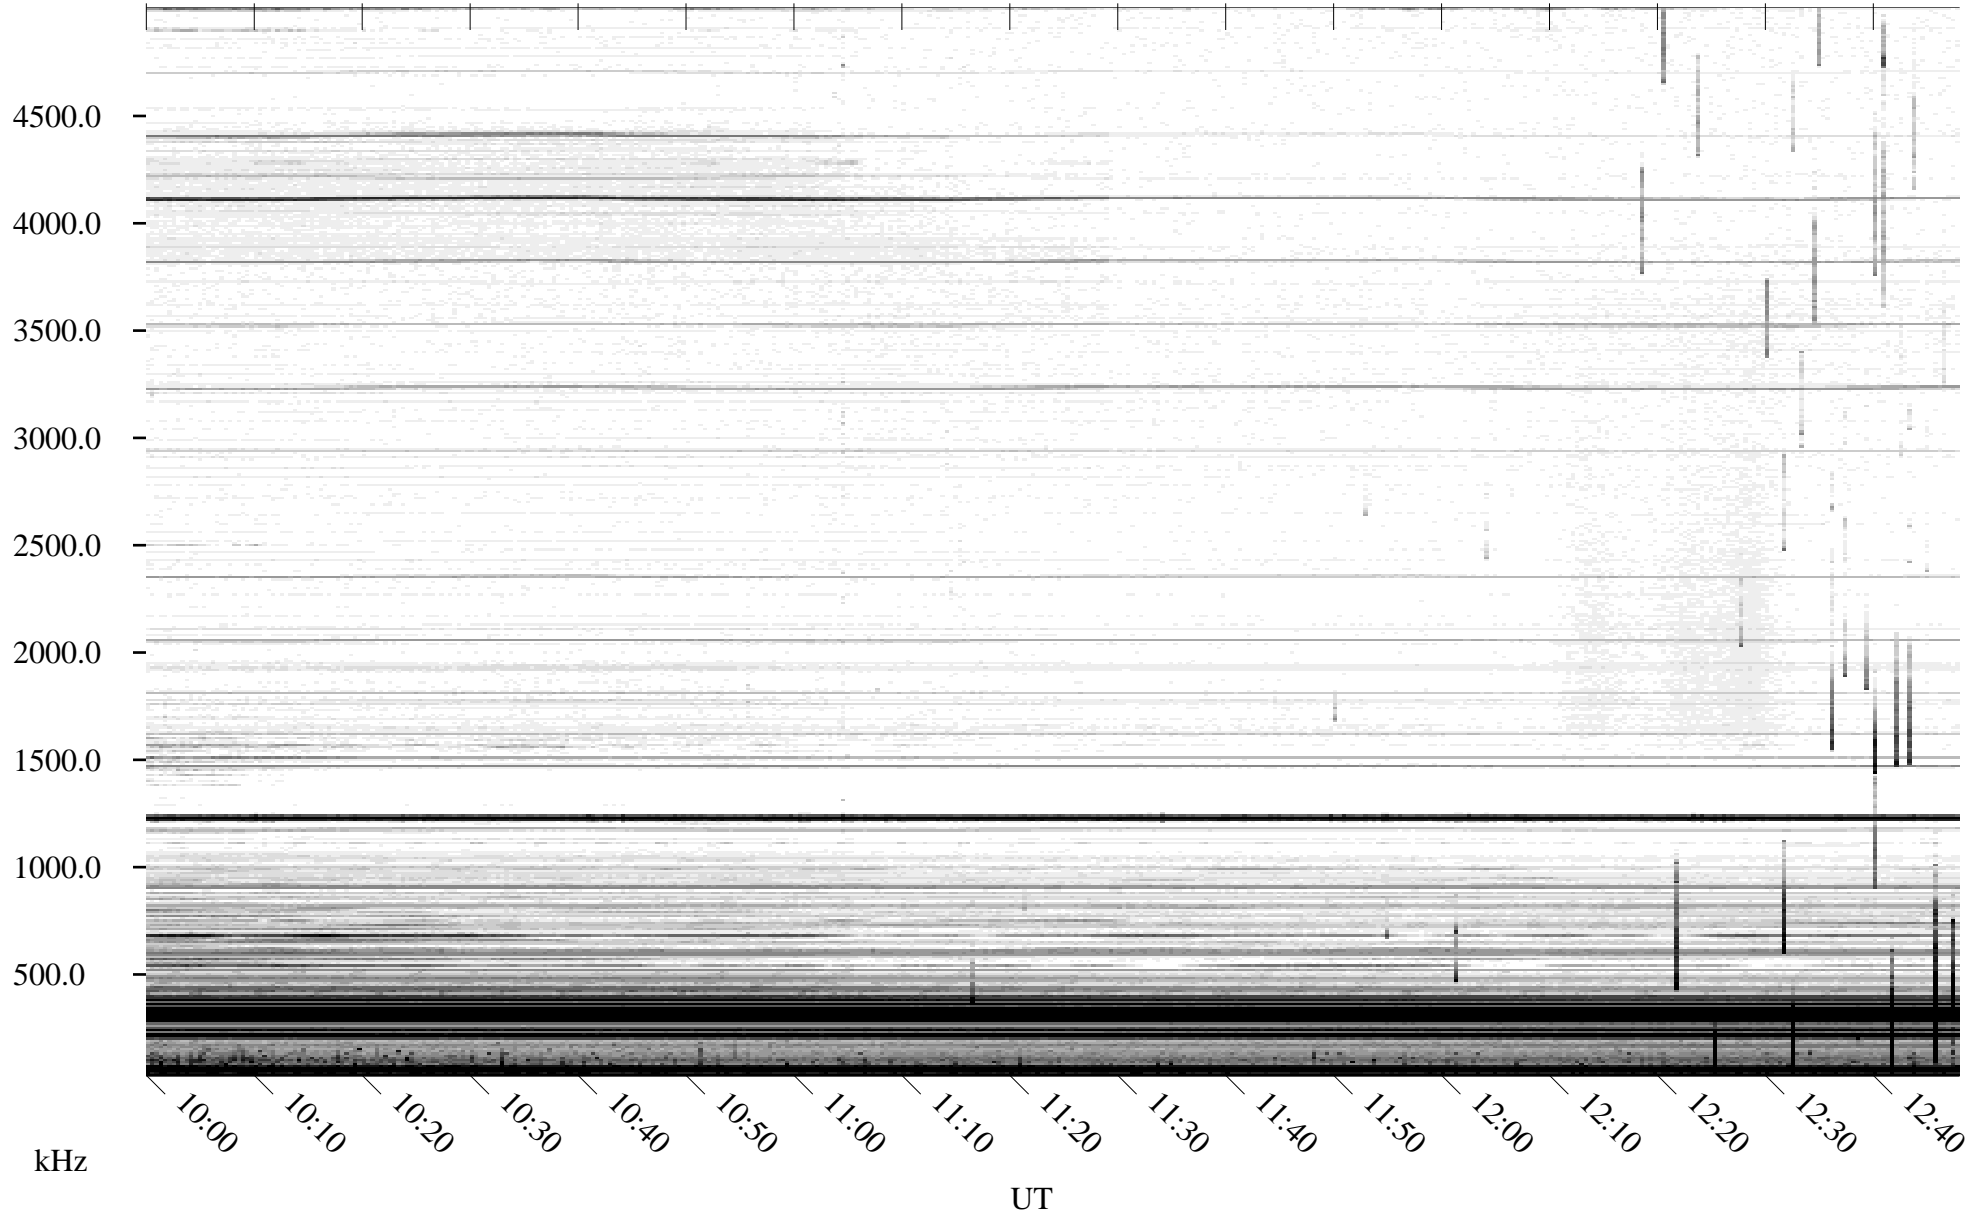

# 06/16/2010 Churchill, Manitoba

Linear Scale    Black = 161    White = 15

ch10166l.r00SUm max\_12

Page 4

# 06/16/2010 Churchill, Manitoba

Linear Scale    Black = 161    White = 15

ch10166l.r00SUm max\_12

Page 5

# 06/16/2010 Churchill, Manitoba

Linear Scale    Black = 161    White = 15

ch10166l.r00SUm max\_12

Page 6

# 06/16/2010 Churchill, Manitoba

Linear Scale    Black = 161    White = 15

ch10166l.r00SUm max\_12

Page 7