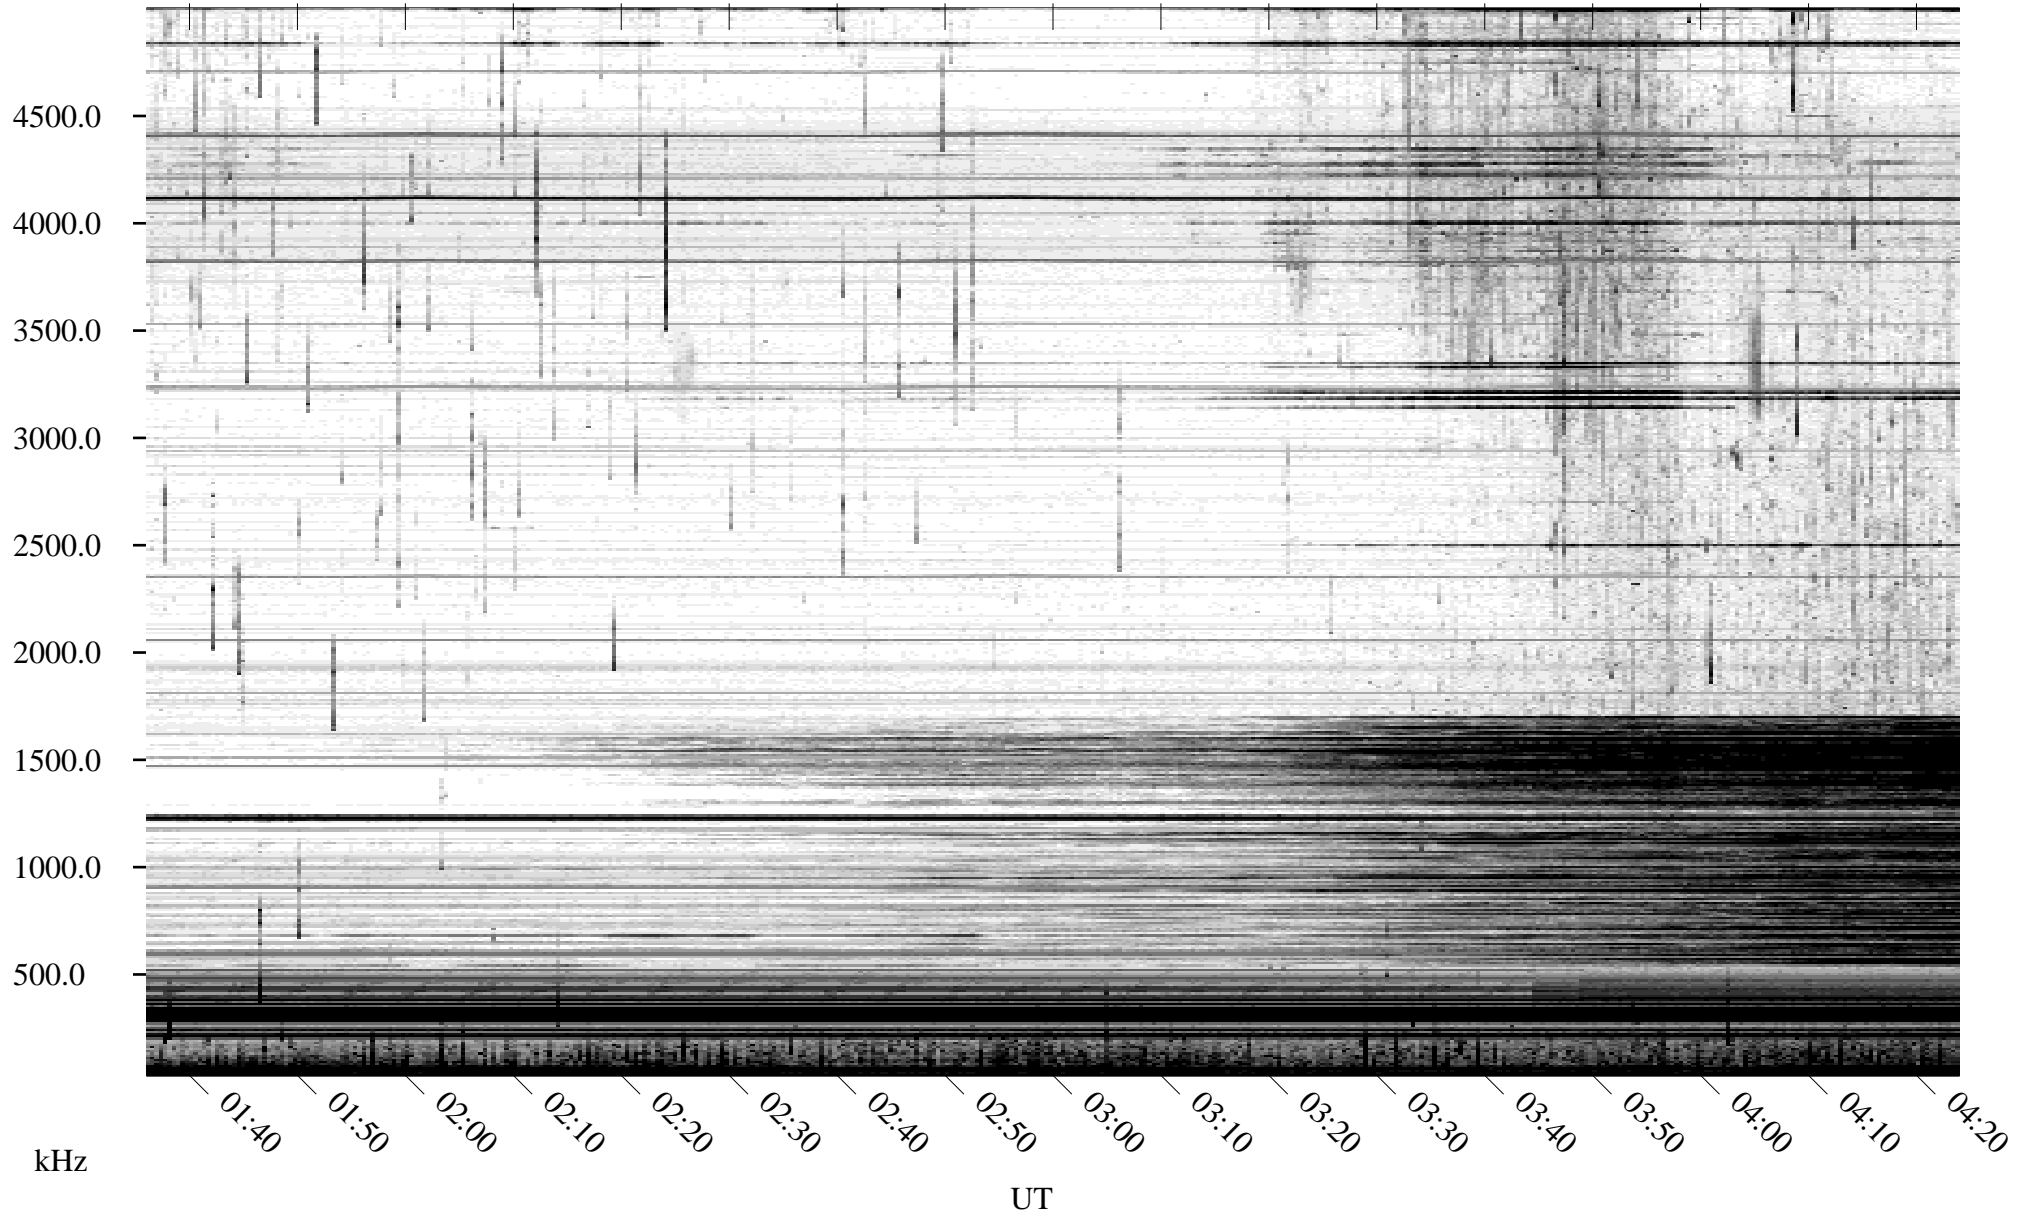

# 06/15/2010 Churchill, Manitoba

Linear Scale    Black = 161    White = 15

ch10166l.r00SUm max\_12

Page 1

# 06/15/2010 Churchill, Manitoba

Linear Scale    Black = 161    White = 15

ch10166l.r00SUm max\_12

Page 2

# 06/16/2010 Churchill, Manitoba

Linear Scale    Black = 161    White = 15

ch10166l.r00SUm max\_12

Page 3

# 06/16/2010 Churchill, Manitoba

Linear Scale    Black = 161    White = 15

ch10166l.r00SUm max\_12

Page 4