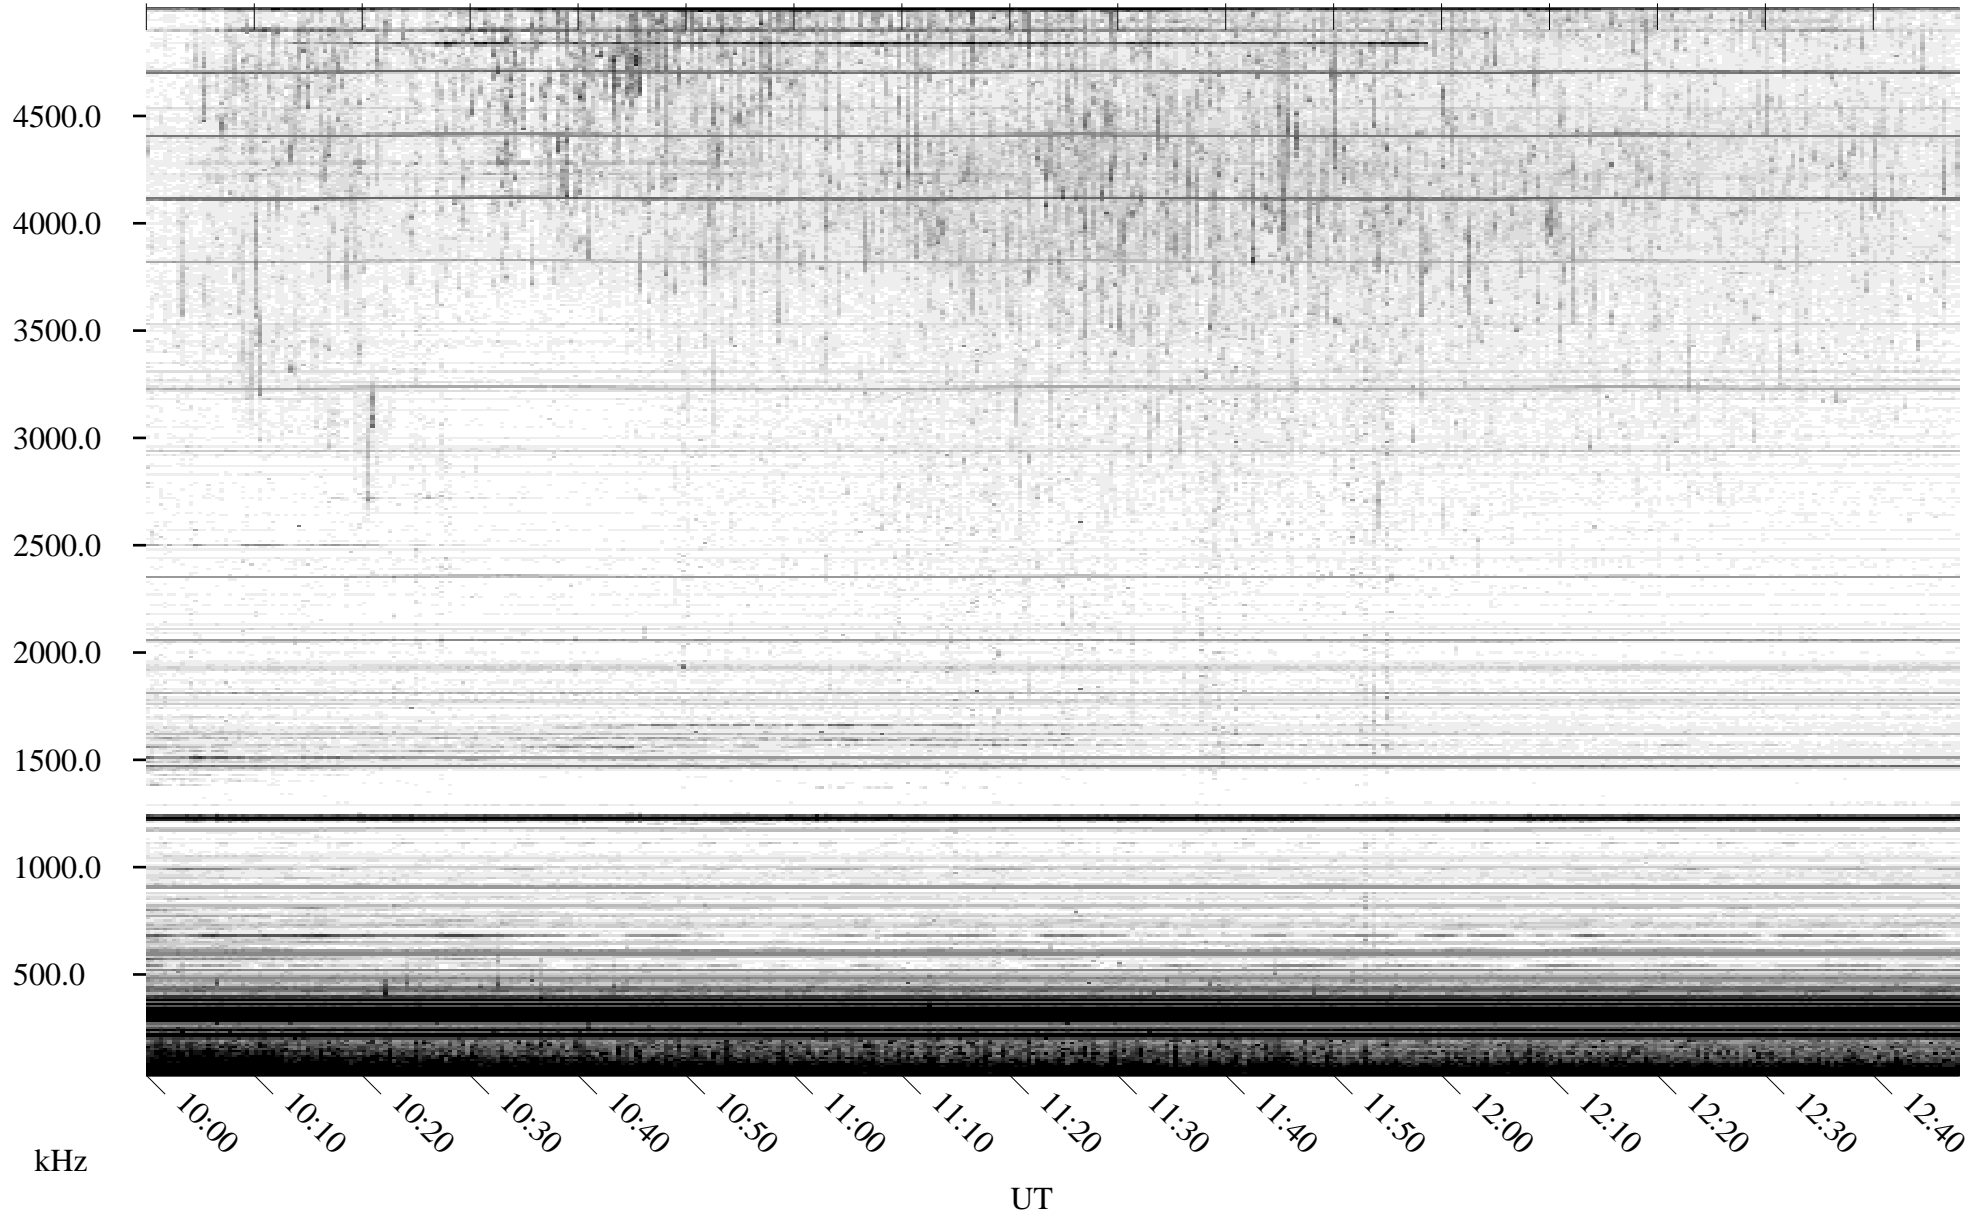

06/16/2010 Churchill, Manitoba

Linear Scale Black = 161 White = 15

ch10167l.r00SUm max_12

Page 1

06/16/2010 Churchill, Manitoba

Linear Scale Black = 161 White = 15

ch10167l.r00SUm max_12

Page 2

06/17/2010 Churchill, Manitoba

Linear Scale Black = 161 White = 15

ch10167l.r00SUm max_12

Page 3

06/17/2010 Churchill, Manitoba

Linear Scale Black = 161 White = 15

ch10167l.r00SUm max_12

Page 4

06/17/2010 Churchill, Manitoba

Linear Scale Black = 161 White = 15

ch10167l.r00SUm max_12

Page 5

06/17/2010 Churchill, Manitoba

Linear Scale Black = 161 White = 15

ch10167l.r00SUm max_12

Page 6

06/17/2010 Churchill, Manitoba

Linear Scale Black = 161 White = 15

ch10167l.r00SUm max_12

Page 7

06/17/2010 Churchill, Manitoba

Linear Scale Black = 161 White = 15

ch10167l.r00SUm max_12

Page 8