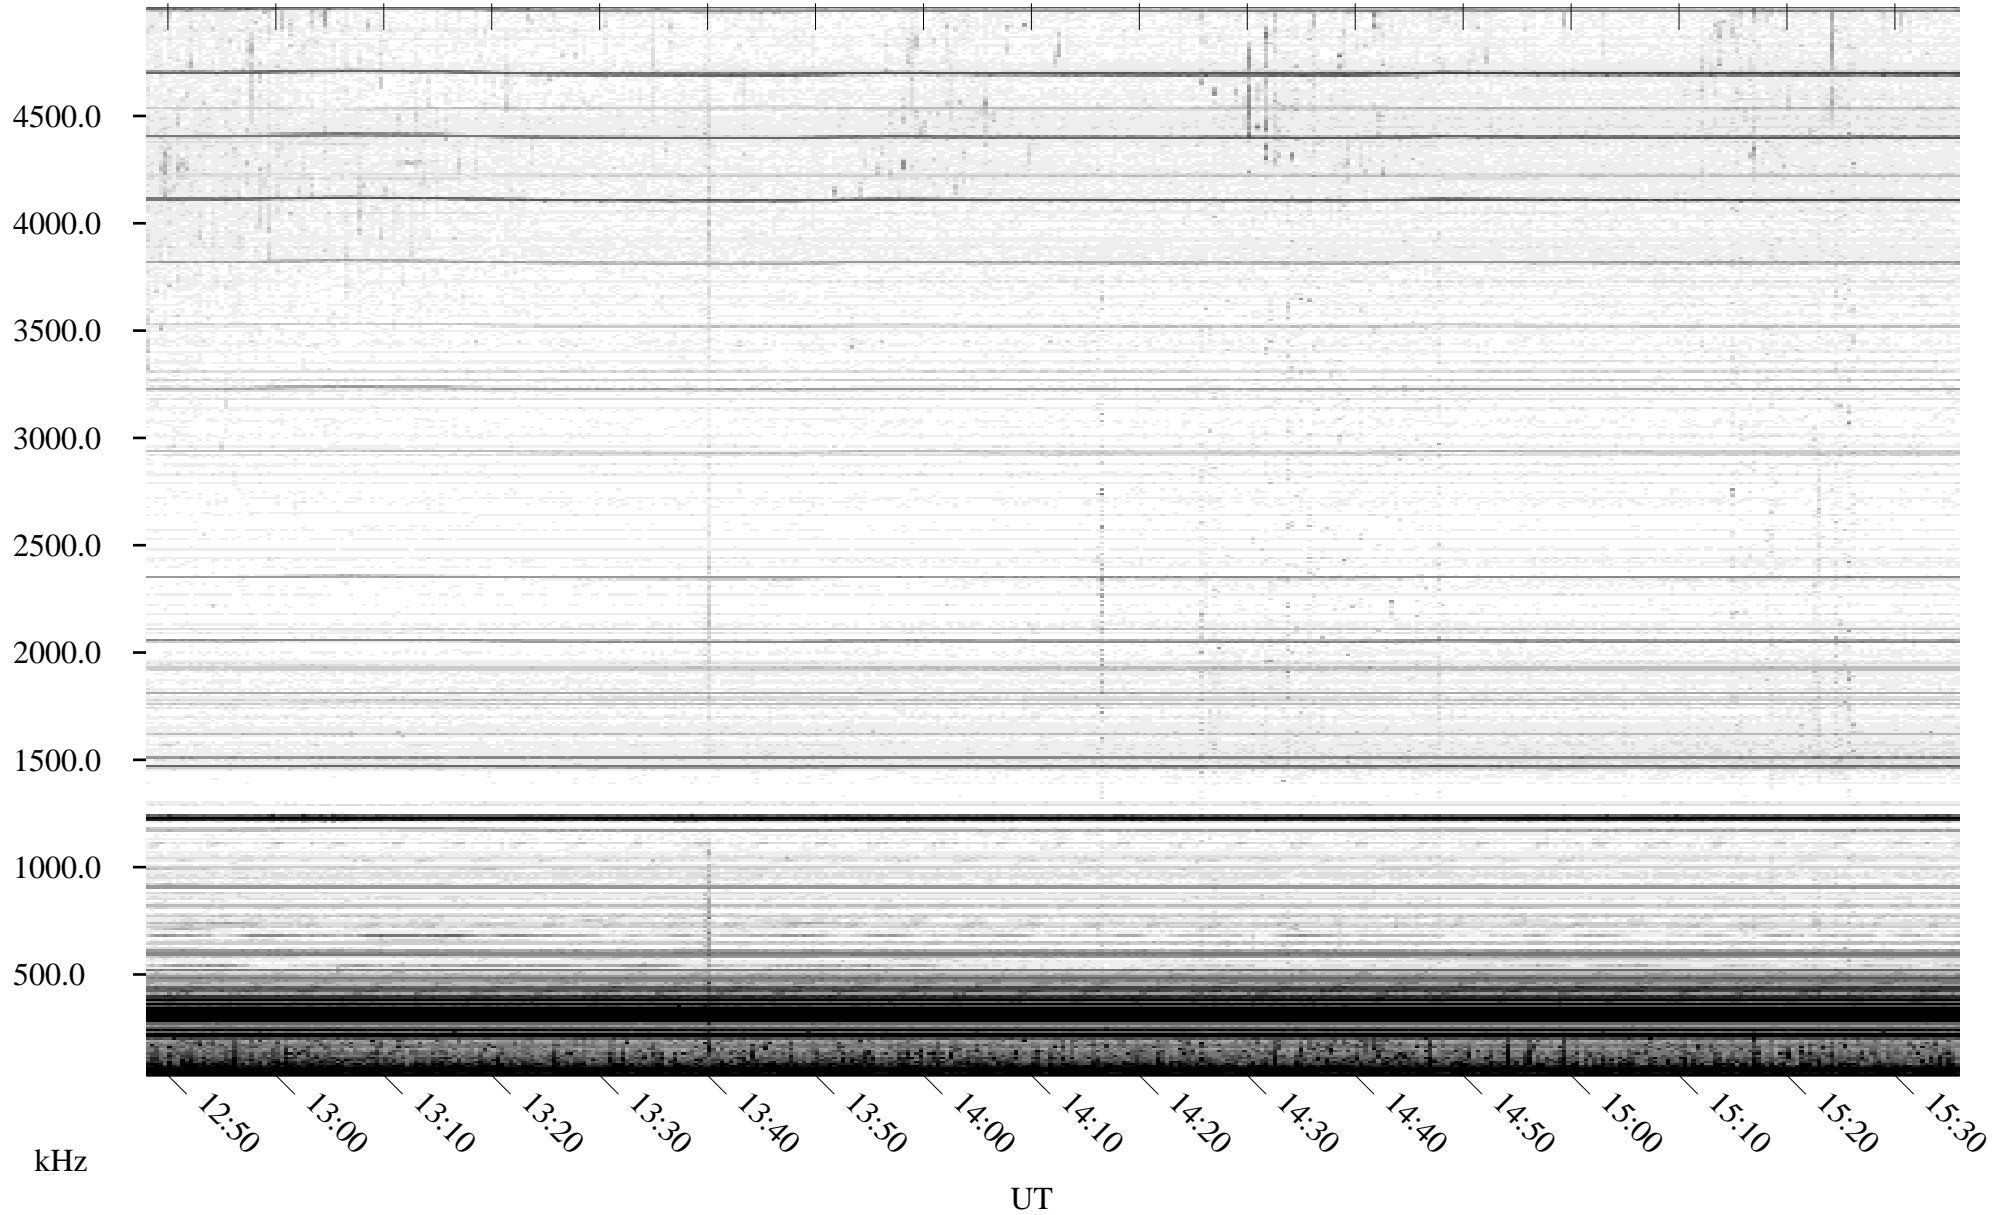

06/16/2010 Churchill, Manitoba

Linear Scale Black = 161 White = 15

ch10167l.r00SUm max_12

Page 1

06/16/2010 Churchill, Manitoba

Linear Scale Black = 161 White = 15

ch10167l.r00SUm max_12

Page 2

06/17/2010 Churchill, Manitoba

Linear Scale Black = 161 White = 15

ch10167l.r00SUm max_12

Page 3

06/17/2010 Churchill, Manitoba

Linear Scale Black = 161 White = 15

ch10167l.r00SUm max_12

Page 4

06/17/2010 Churchill, Manitoba

Linear Scale Black = 161 White = 15

ch10167l.r00SUm max_12

Page 5

06/17/2010 Churchill, Manitoba

Linear Scale Black = 161 White = 15

ch10167l.r00SUm max_12

Page 6

06/17/2010 Churchill, Manitoba

Linear Scale Black = 161 White = 15

ch10167l.r00SUm max_12

Page 7

06/17/2010 Churchill, Manitoba

Linear Scale Black = 161 White = 15

ch10167l.r00SUm max_12

Page 8