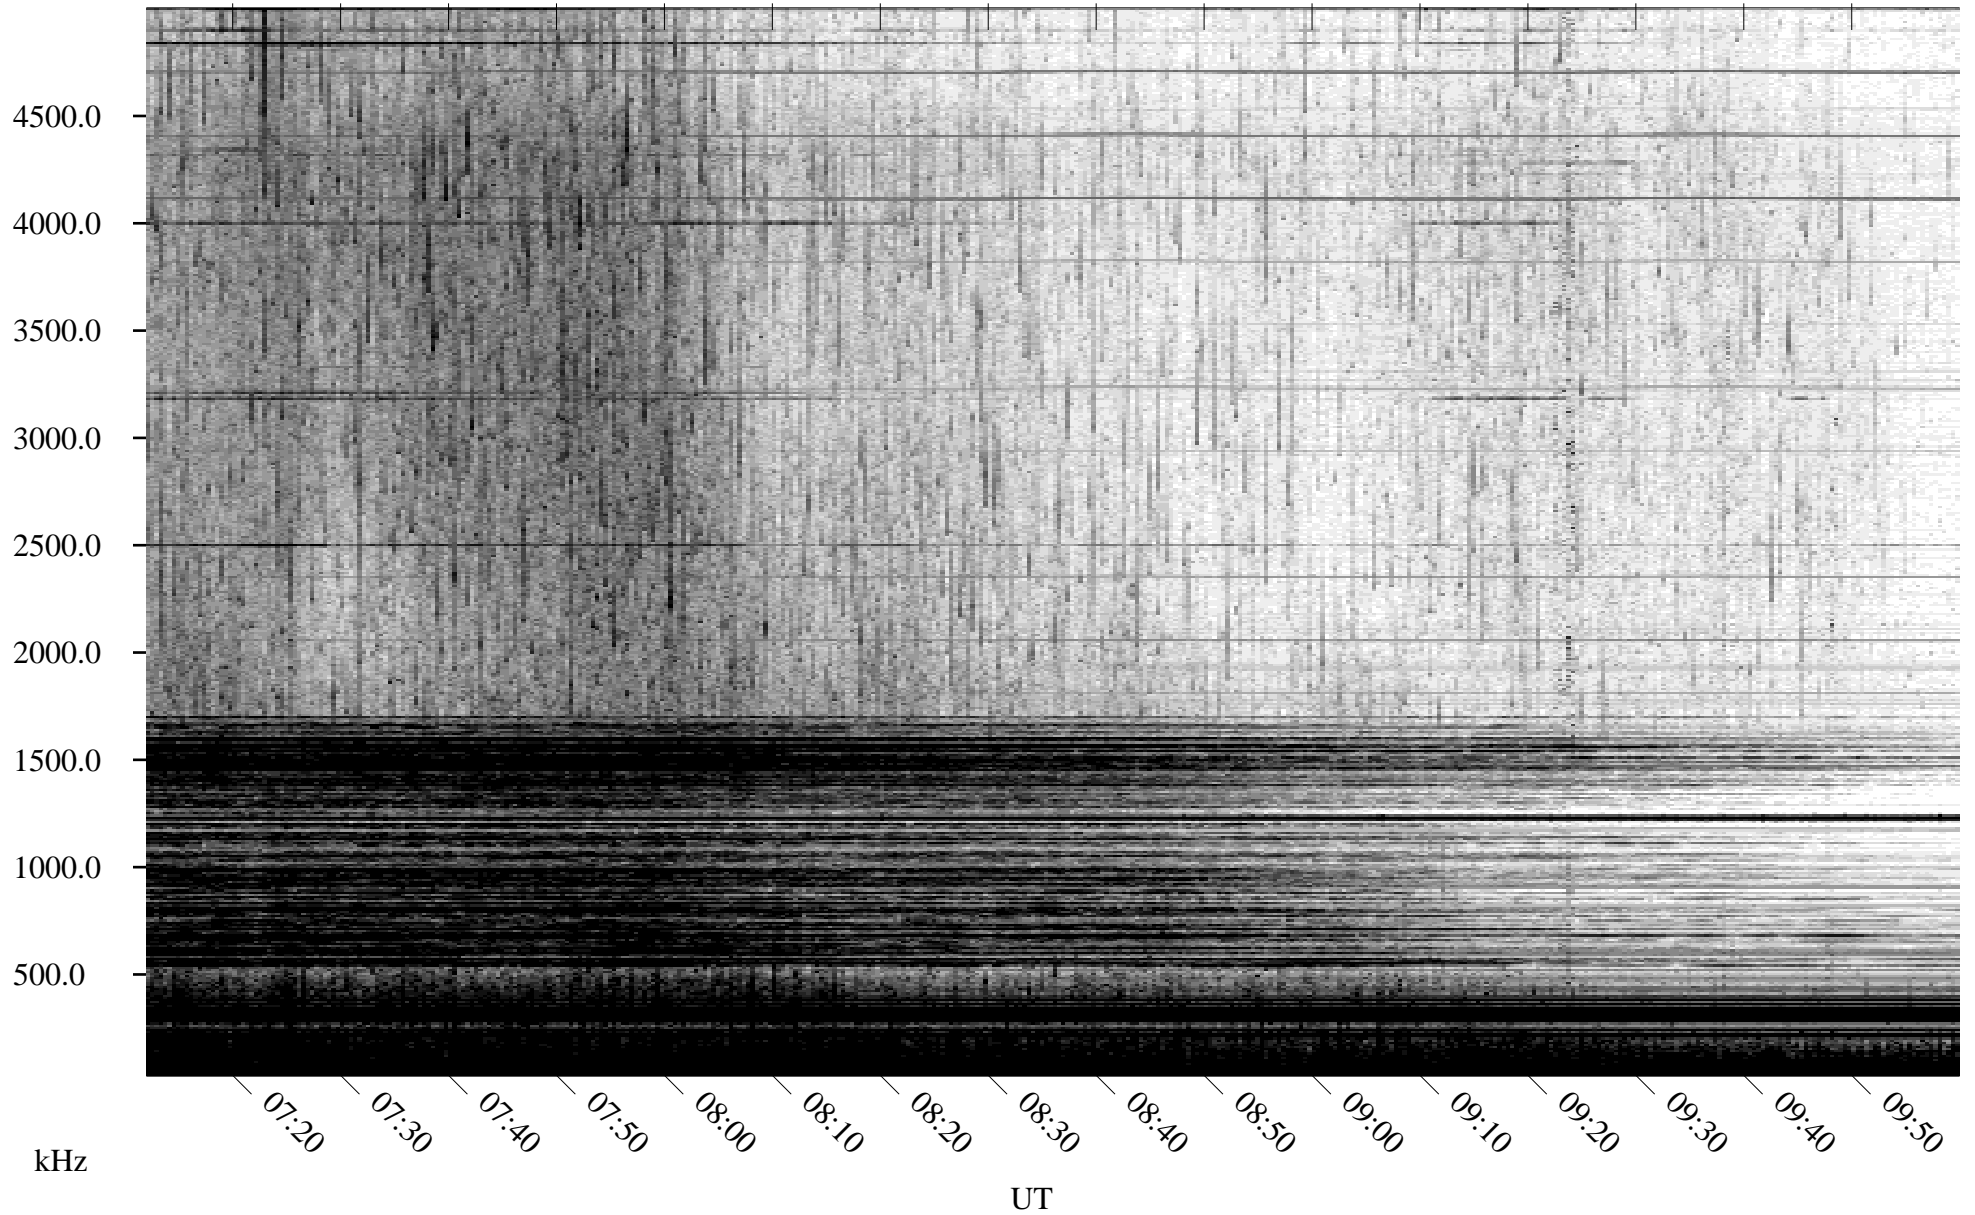

06/16/2010 Churchill, Manitoba

Linear Scale Black = 161 White = 15

ch10167l.r00SUm max_12

Page 1

06/16/2010 Churchill, Manitoba

Linear Scale Black = 161 White = 15

ch10167l.r00SUm max_12

Page 2

06/17/2010 Churchill, Manitoba

Linear Scale Black = 161 White = 15

ch10167l.r00SUm max_12

Page 3

06/17/2010 Churchill, Manitoba

Linear Scale Black = 161 White = 15

ch10167l.r00SUm max_12

Page 4

06/17/2010 Churchill, Manitoba

Linear Scale Black = 161 White = 15

ch10167l.r00SUm max_12

Page 5

06/17/2010 Churchill, Manitoba

Linear Scale Black = 161 White = 15

ch10167l.r00SUm max_12

Page 6

06/17/2010 Churchill, Manitoba

Linear Scale Black = 161 White = 15

ch10167l.r00SUm max_12

Page 7

06/17/2010 Churchill, Manitoba

Linear Scale Black = 161 White = 15

ch10167l.r00SUm max_12

Page 8