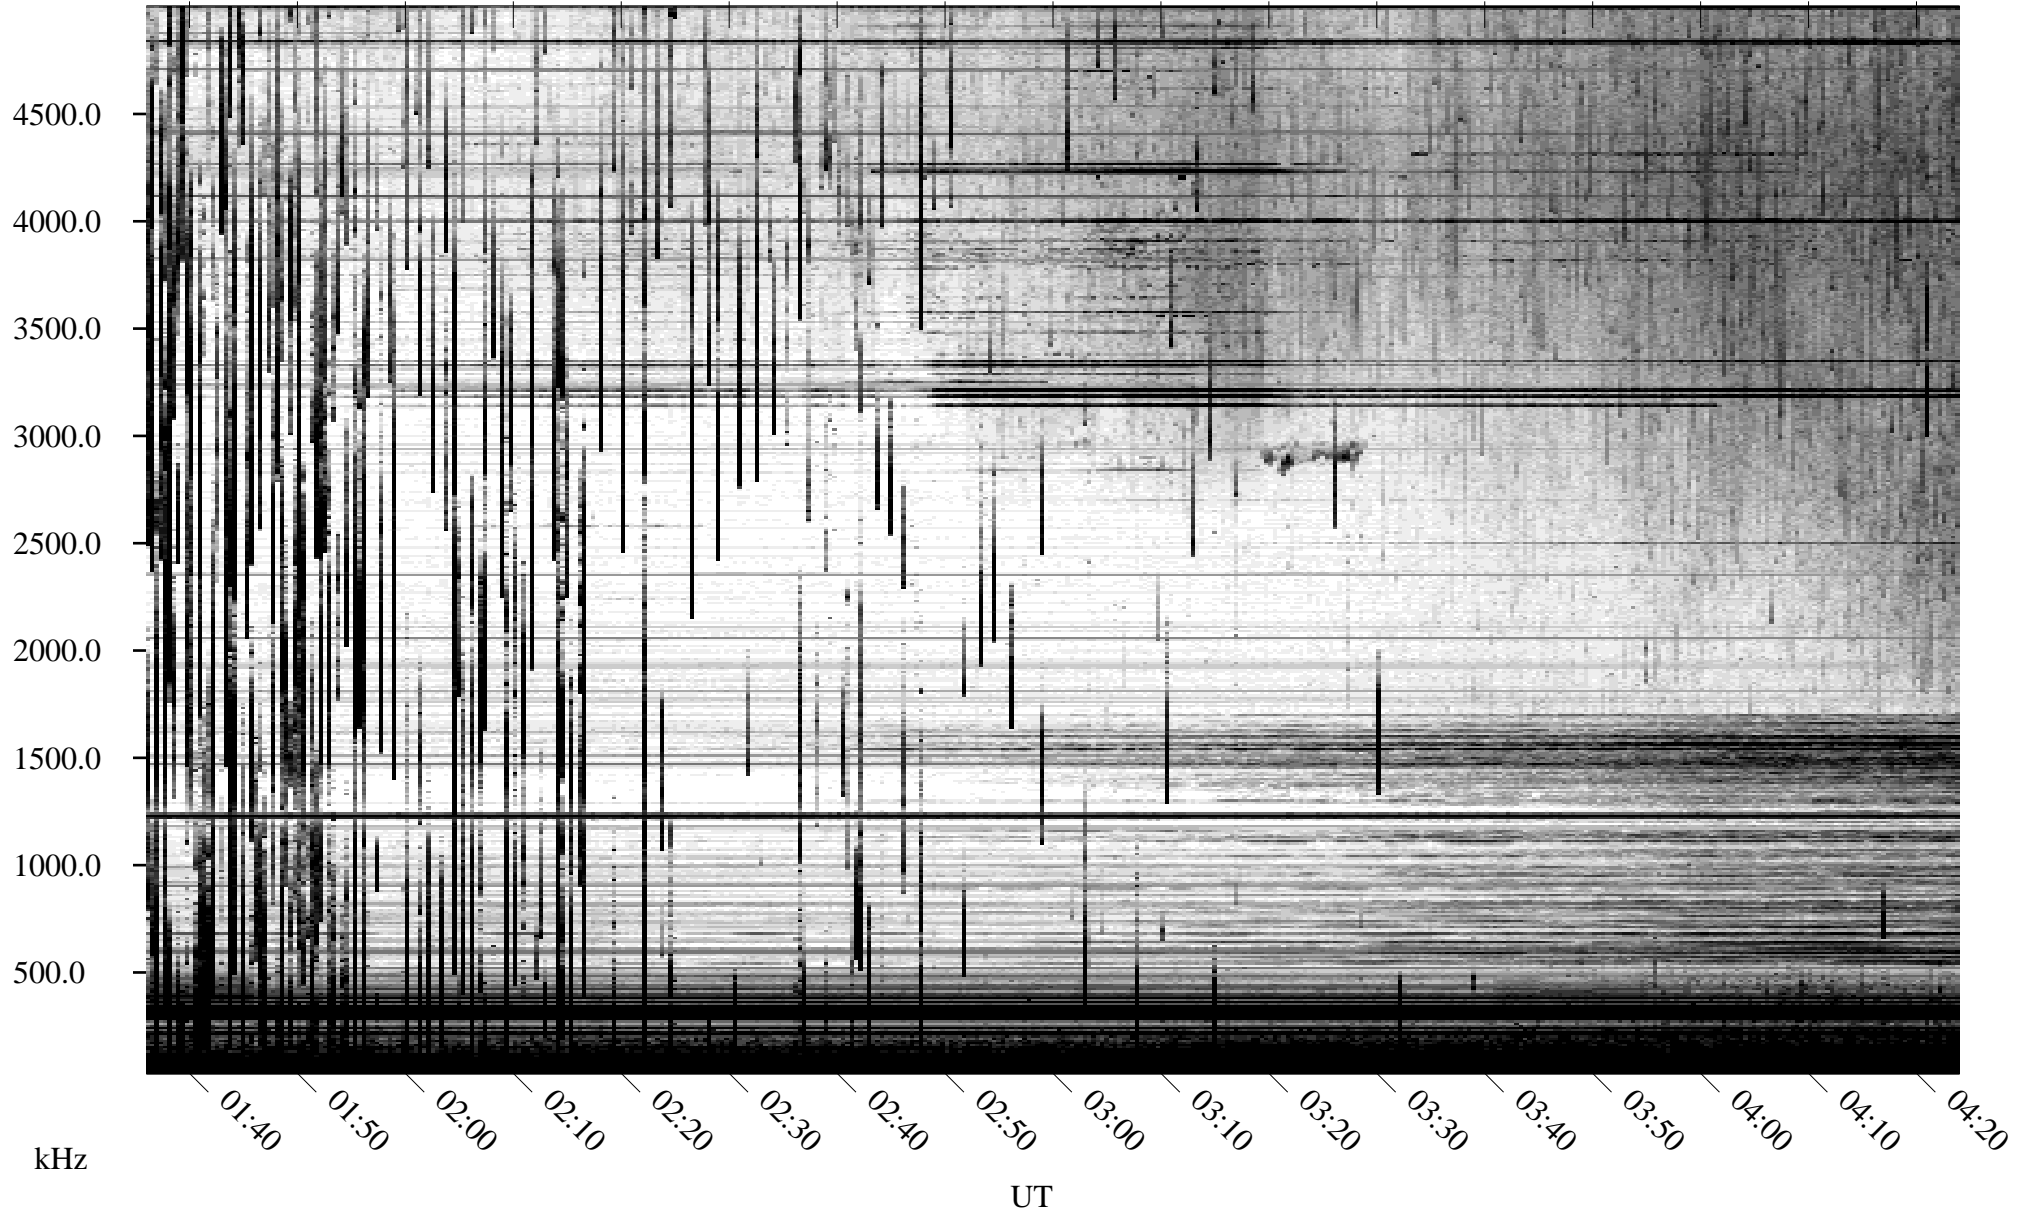

06/16/2010 Churchill, Manitoba

Linear Scale Black = 161 White = 15

ch10167l.r00SUm max_12

Page 1

06/16/2010 Churchill, Manitoba

Linear Scale Black = 161 White = 15

ch10167l.r00SUm max_12

Page 2

06/17/2010 Churchill, Manitoba

Linear Scale Black = 161 White = 15

ch10167l.r00SUm max_12

Page 3

06/17/2010 Churchill, Manitoba

Linear Scale Black = 161 White = 15

ch10167l.r00SUm max_12

Page 4

06/17/2010 Churchill, Manitoba

Linear Scale Black = 161 White = 15

ch10167l.r00SUm max_12

Page 5

06/17/2010 Churchill, Manitoba

Linear Scale Black = 161 White = 15

ch10167l.r00SUm max_12

Page 6

06/17/2010 Churchill, Manitoba

Linear Scale Black = 161 White = 15

ch10167l.r00SUm max_12

Page 7

06/17/2010 Churchill, Manitoba

Linear Scale Black = 161 White = 15

ch10167l.r00SUm max_12

Page 8