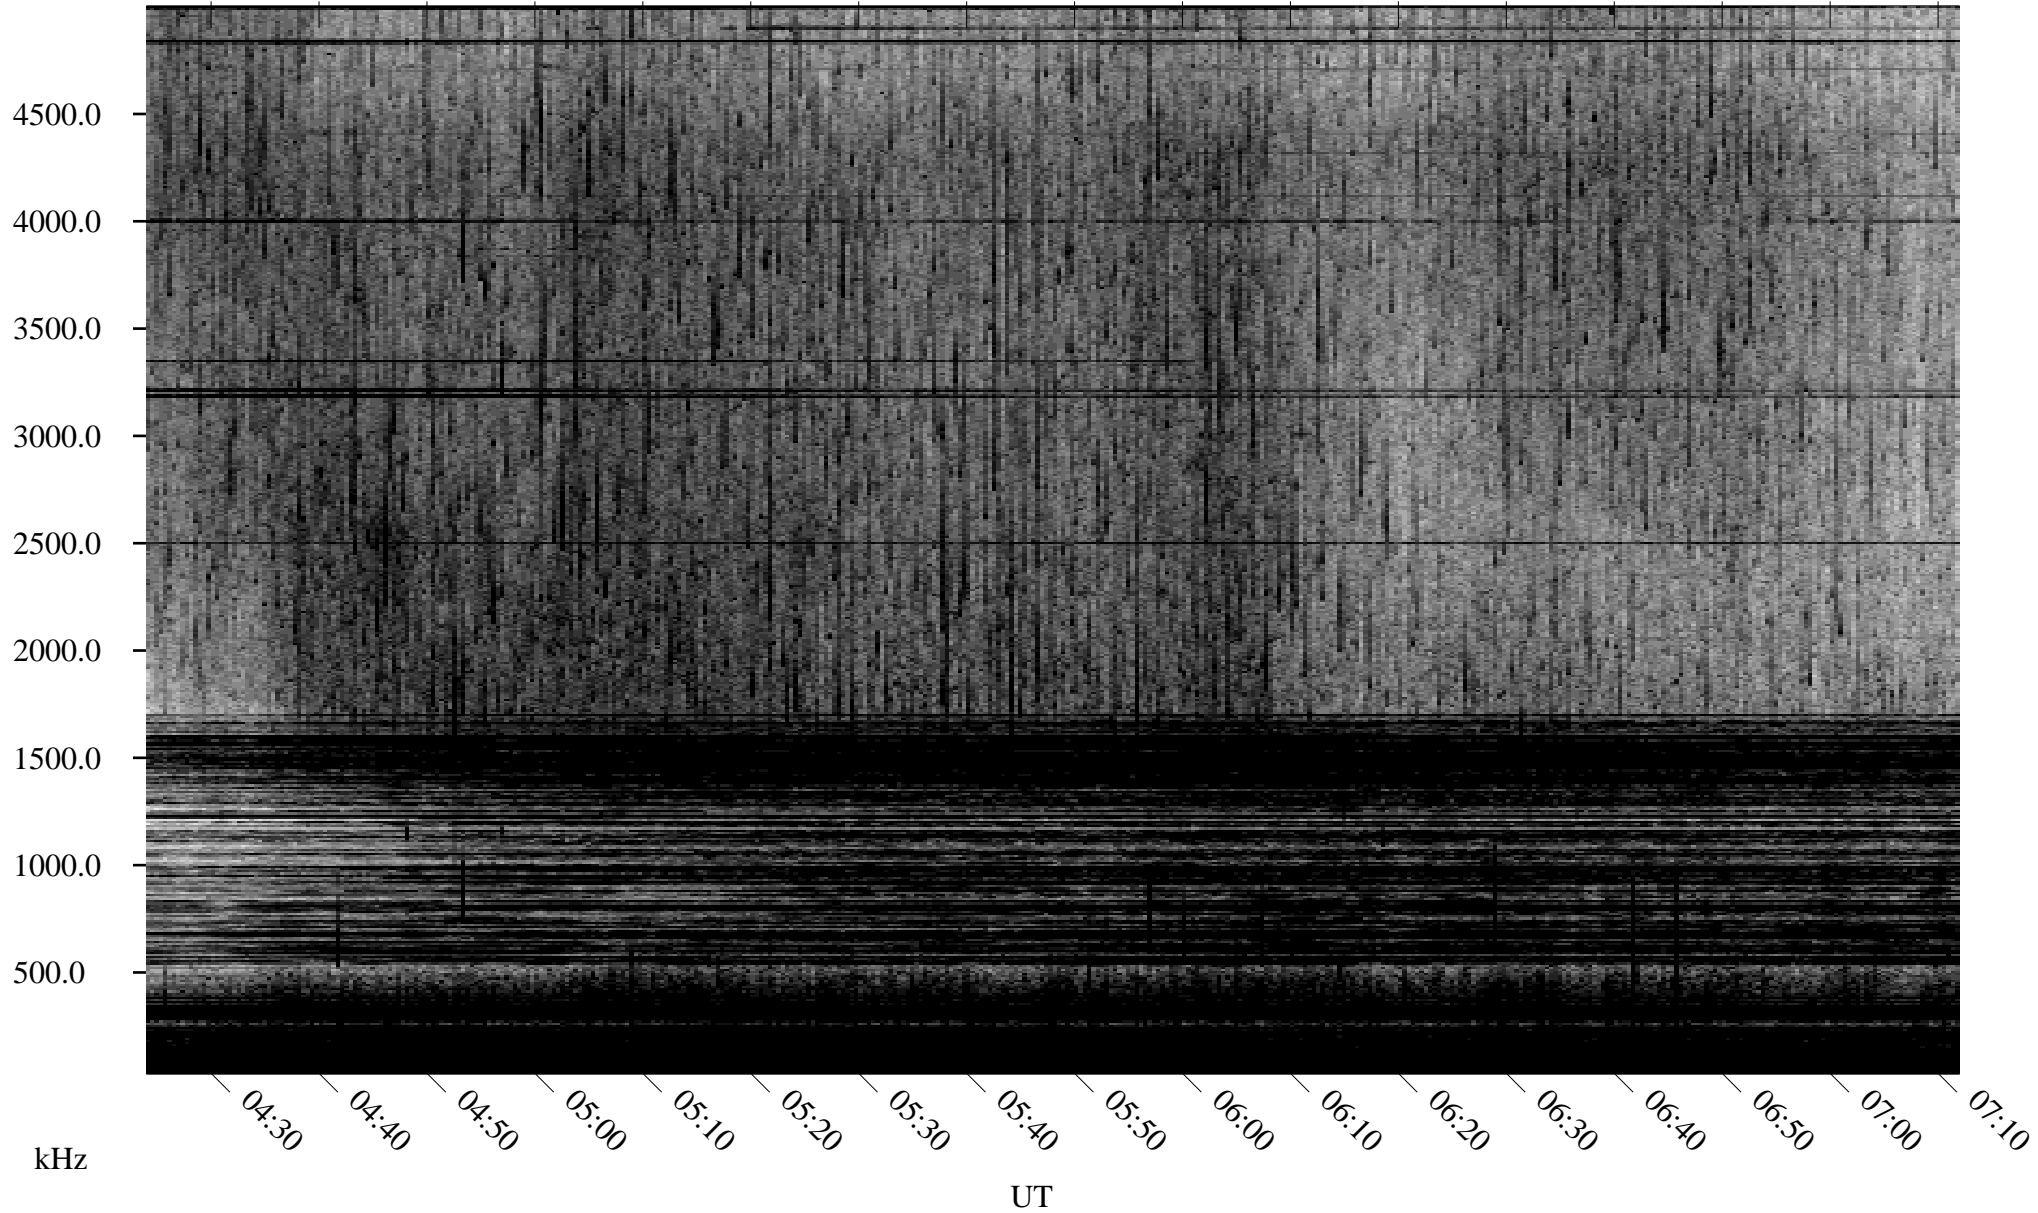

06/16/2010 Churchill, Manitoba

Linear Scale Black = 161 White = 15

ch10167l.r00SUm max_12

Page 1

06/16/2010 Churchill, Manitoba

Linear Scale Black = 161 White = 15

ch10167l.r00SUm max_12

Page 2

06/17/2010 Churchill, Manitoba

Linear Scale Black = 161 White = 15

ch10167l.r00SUm max_12

Page 3

06/17/2010 Churchill, Manitoba

Linear Scale Black = 161 White = 15

ch10167l.r00SUm max_12

Page 4

06/17/2010 Churchill, Manitoba

Linear Scale Black = 161 White = 15

ch10167l.r00SUm max_12

Page 5

06/17/2010 Churchill, Manitoba

Linear Scale Black = 161 White = 15

ch10167l.r00SUm max_12

Page 6

06/17/2010 Churchill, Manitoba

Linear Scale Black = 161 White = 15

ch10167l.r00SUm max_12

Page 7

06/17/2010 Churchill, Manitoba

Linear Scale Black = 161 White = 15

ch10167l.r00SUm max_12

Page 8