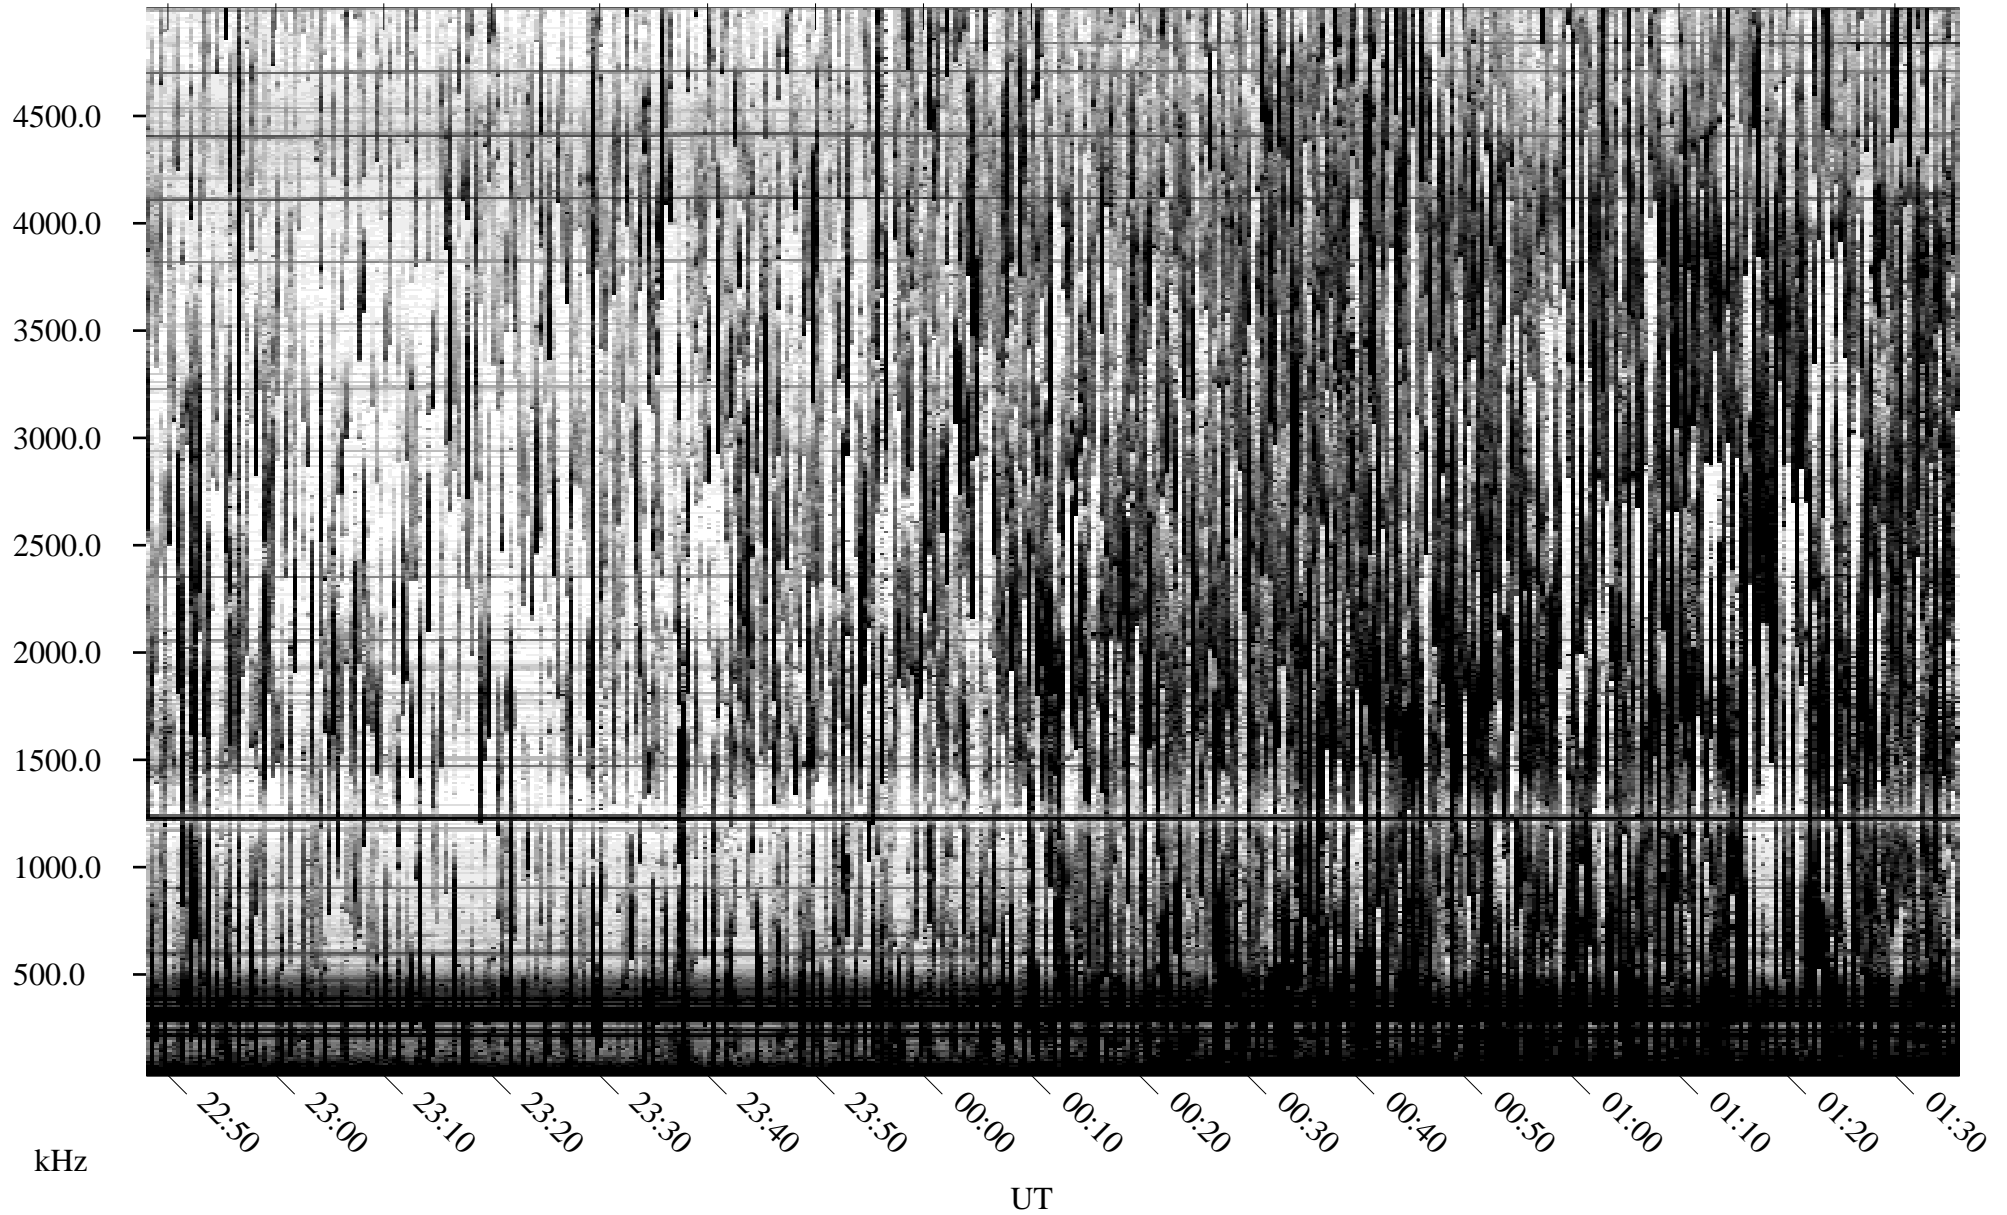

06/16/2010 Churchill, Manitoba

Linear Scale Black = 161 White = 15

ch10167l.r00SUm max_12

Page 1

06/16/2010 Churchill, Manitoba

Linear Scale Black = 161 White = 15

ch10167l.r00SUm max_12

Page 2

06/17/2010 Churchill, Manitoba

Linear Scale Black = 161 White = 15

ch10167l.r00SUm max_12

Page 3

06/17/2010 Churchill, Manitoba

Linear Scale Black = 161 White = 15

ch10167l.r00SUm max_12

Page 4

06/17/2010 Churchill, Manitoba

Linear Scale Black = 161 White = 15

ch10167l.r00SUm max_12

Page 5

06/17/2010 Churchill, Manitoba

Linear Scale Black = 161 White = 15

ch10167l.r00SUm max_12

Page 6

06/17/2010 Churchill, Manitoba

Linear Scale Black = 161 White = 15

ch10167l.r00SUm max_12

Page 7

06/17/2010 Churchill, Manitoba

Linear Scale Black = 161 White = 15

ch10167l.r00SUm max_12

Page 8