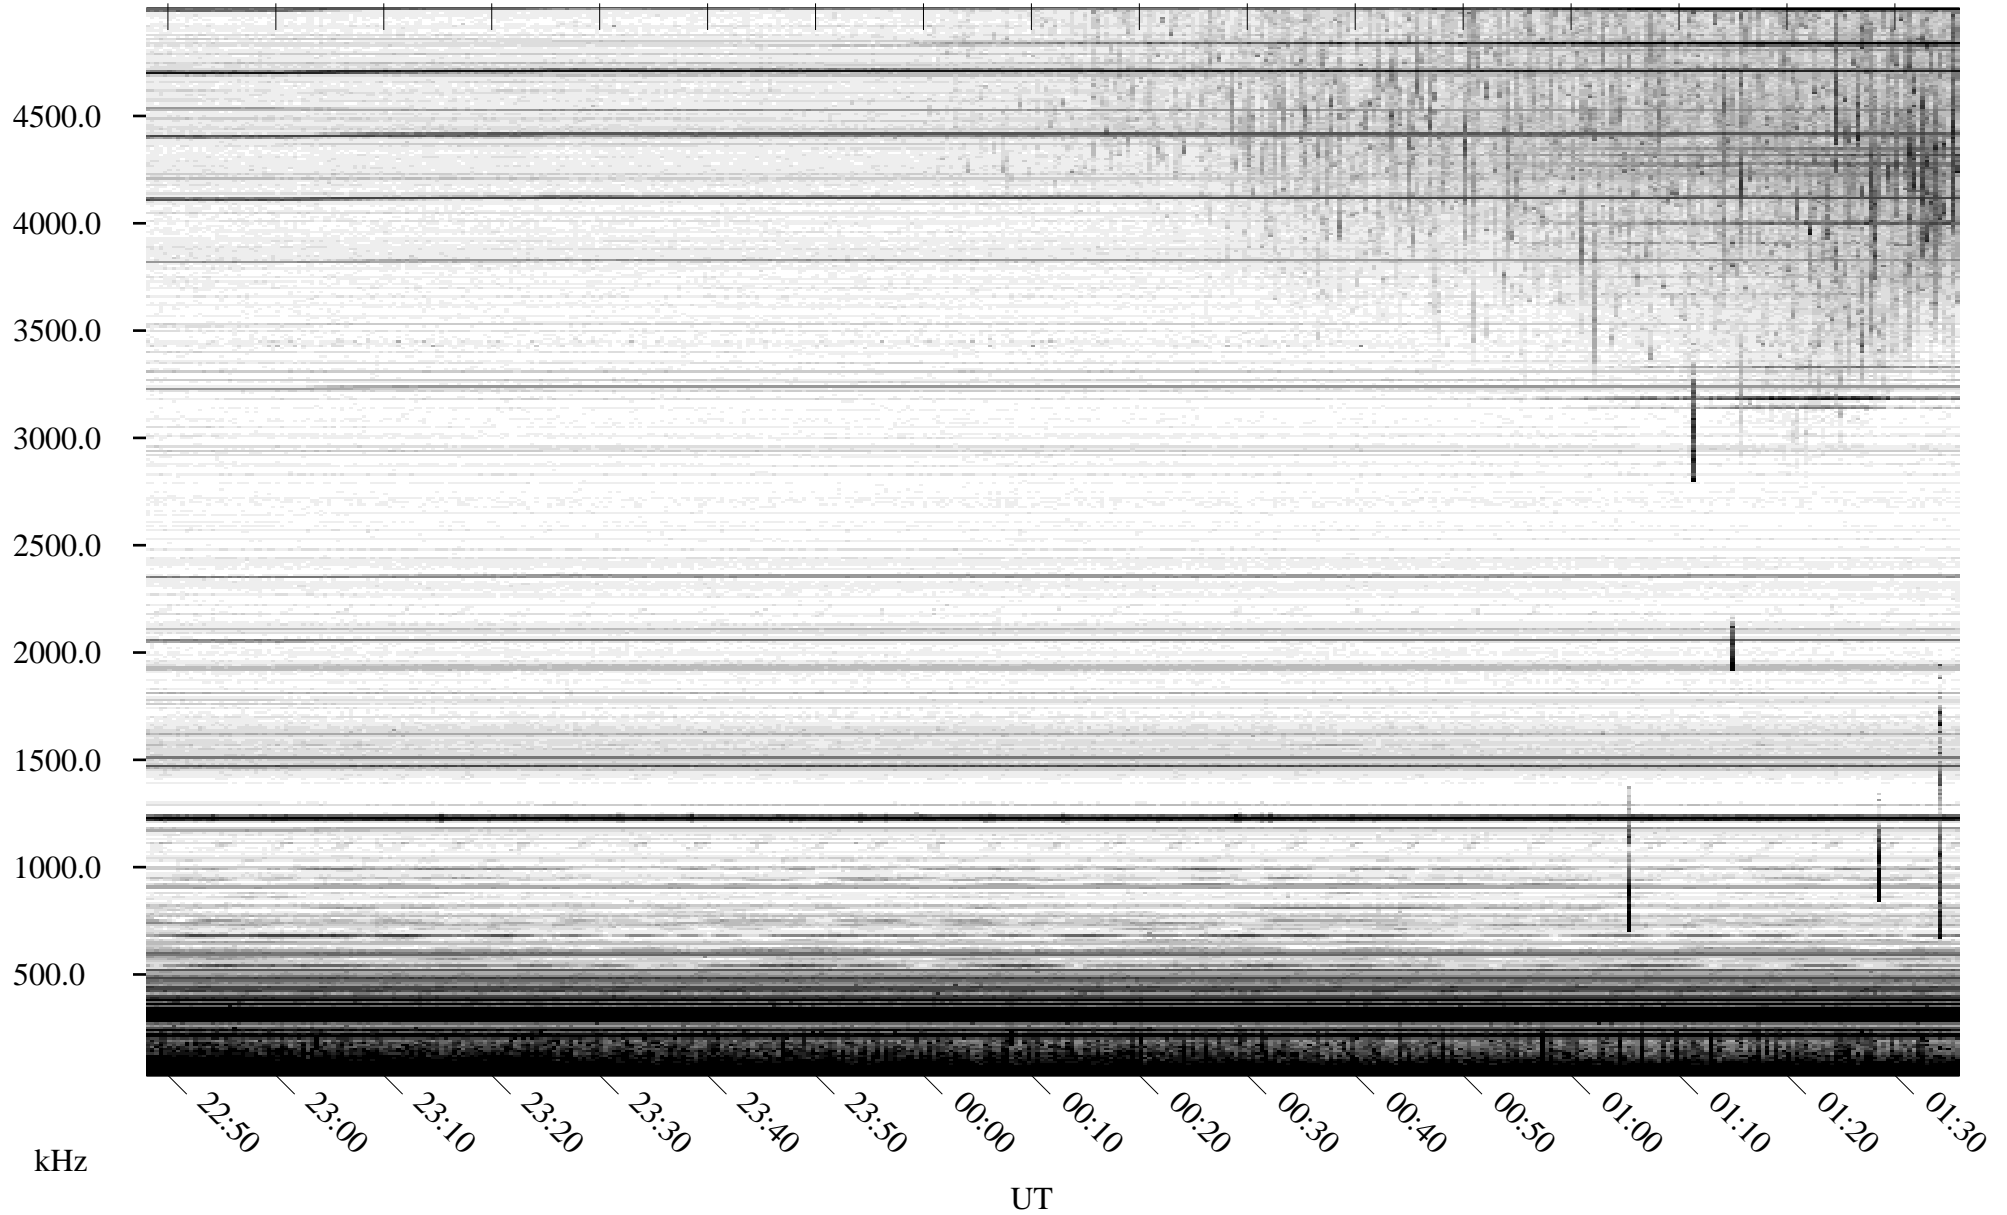

06/17/2010 Churchill, Manitoba

Linear Scale Black = 161 White = 15

ch10168l.r00SUm max_12

Page 1

06/17/2010 Churchill, Manitoba

Linear Scale Black = 161 White = 15

ch10168l.r00SUm max_12

Page 2

06/18/2010 Churchill, Manitoba

Linear Scale Black = 161 White = 15

ch10168l.r00SUm max_12

Page 3

06/18/2010 Churchill, Manitoba

Linear Scale Black = 161 White = 15

ch10168l.r00SUm max_12

Page 4

06/18/2010 Churchill, Manitoba

Linear Scale Black = 161 White = 15

ch10168l.r00SUm max_12

Page 5

06/18/2010 Churchill, Manitoba

Linear Scale Black = 161 White = 15

ch10168l.r00SUm max_12

Page 6

06/18/2010 Churchill, Manitoba

Linear Scale Black = 161 White = 15

ch10168l.r00SUm max_12

Page 7

06/18/2010 Churchill, Manitoba

Linear Scale Black = 161 White = 15

ch10168l.r00SUm max_12

Page 8