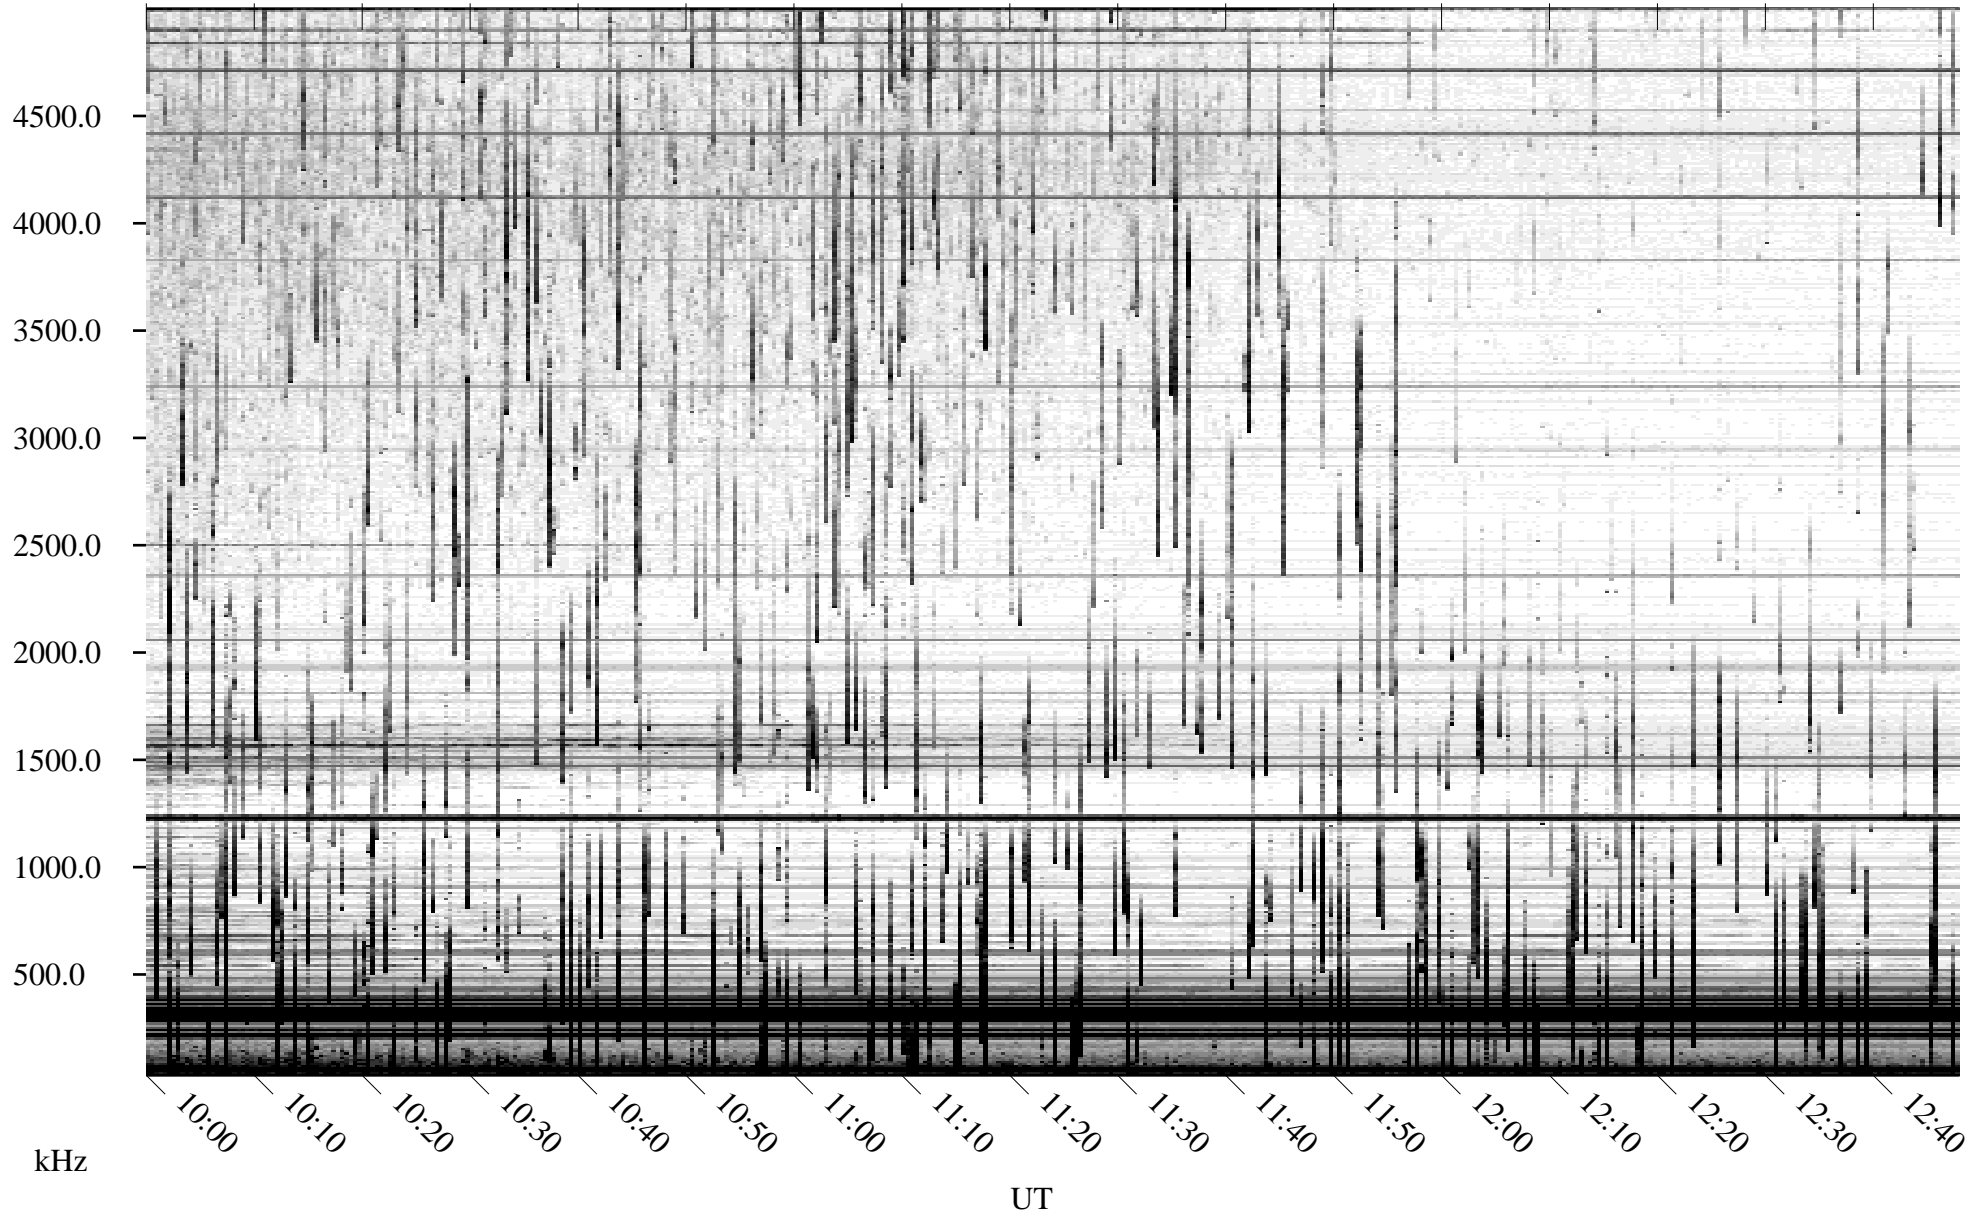

06/17/2010 Churchill, Manitoba

Linear Scale Black = 161 White = 15

ch10168l.r00SUm max_12

Page 1

06/17/2010 Churchill, Manitoba

Linear Scale Black = 161 White = 15

ch10168l.r00SUm max_12

Page 2

06/18/2010 Churchill, Manitoba

Linear Scale Black = 161 White = 15

ch10168l.r00SUm max_12

Page 3

06/18/2010 Churchill, Manitoba

Linear Scale Black = 161 White = 15

ch10168l.r00SUm max_12

Page 4

06/18/2010 Churchill, Manitoba

Linear Scale Black = 161 White = 15

ch10168l.r00SUm max_12

Page 5

06/18/2010 Churchill, Manitoba

Linear Scale Black = 161 White = 15

ch10168l.r00SUm max_12

Page 6

06/18/2010 Churchill, Manitoba

Linear Scale Black = 161 White = 15

ch10168l.r00SUm max_12

Page 7

06/18/2010 Churchill, Manitoba

Linear Scale Black = 161 White = 15

ch10168l.r00SUm max_12

Page 8