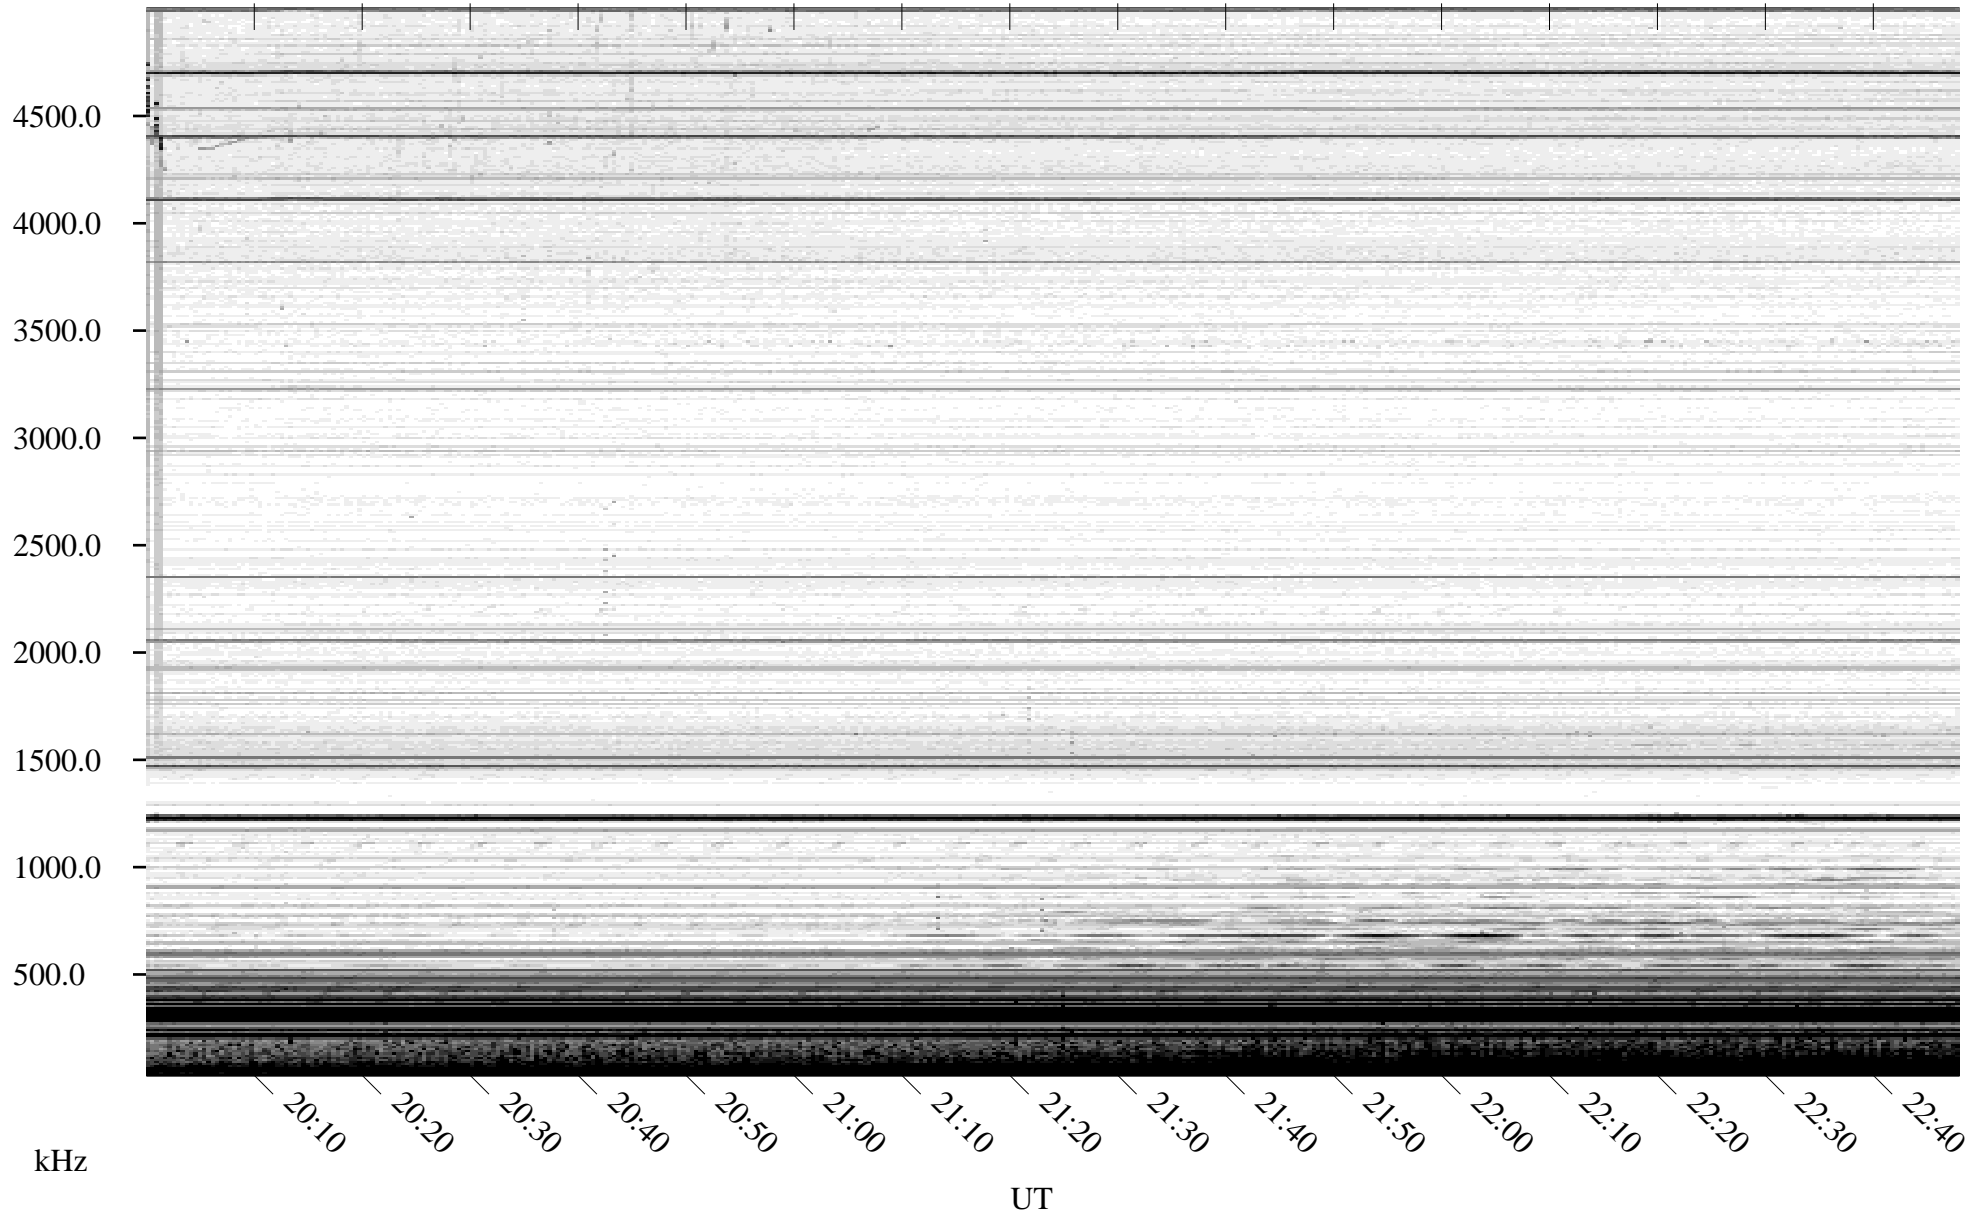

06/17/2010 Churchill, Manitoba

Linear Scale Black = 161 White = 15

ch10168l.r00SUm max_12

Page 1

06/17/2010 Churchill, Manitoba

Linear Scale Black = 161 White = 15

ch10168l.r00SUm max_12

Page 2

06/18/2010 Churchill, Manitoba

Linear Scale Black = 161 White = 15

ch10168l.r00SUm max_12

Page 3

06/18/2010 Churchill, Manitoba

Linear Scale Black = 161 White = 15

ch10168l.r00SUm max_12

Page 4

06/18/2010 Churchill, Manitoba

Linear Scale Black = 161 White = 15

ch10168l.r00SUm max_12

Page 5

06/18/2010 Churchill, Manitoba

Linear Scale Black = 161 White = 15

ch10168l.r00SUm max_12

Page 6

06/18/2010 Churchill, Manitoba

Linear Scale Black = 161 White = 15

ch10168l.r00SUm max_12

Page 7

06/18/2010 Churchill, Manitoba

Linear Scale Black = 161 White = 15

ch10168l.r00SUm max_12

Page 8