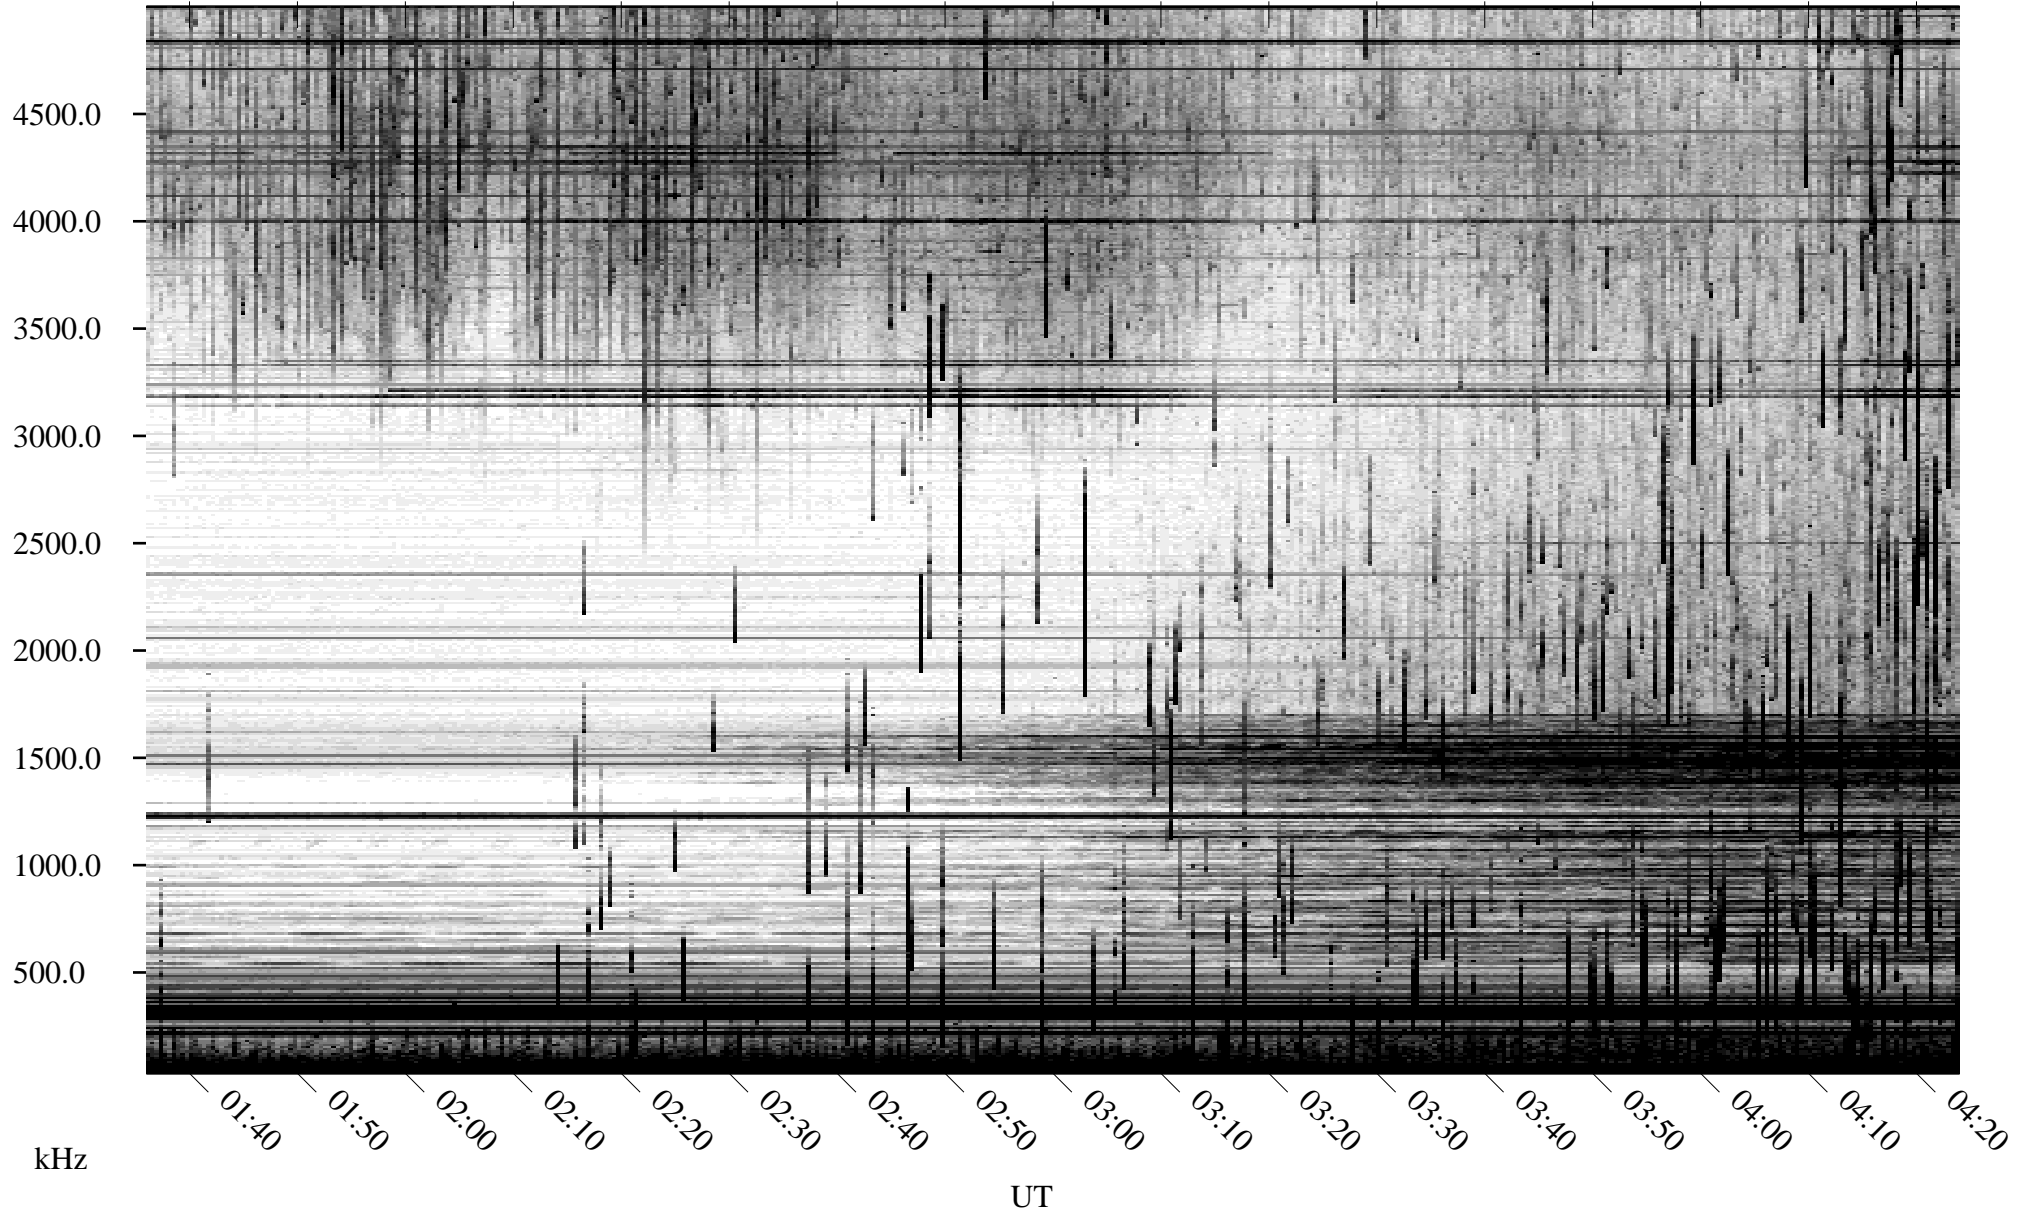

06/17/2010 Churchill, Manitoba

Linear Scale Black = 161 White = 15

ch10168l.r00SUm max_12

Page 1

06/17/2010 Churchill, Manitoba

Linear Scale Black = 161 White = 15

ch10168l.r00SUm max_12

Page 2

06/18/2010 Churchill, Manitoba

Linear Scale Black = 161 White = 15

ch10168l.r00SUm max_12

Page 3

06/18/2010 Churchill, Manitoba

Linear Scale Black = 161 White = 15

ch10168l.r00SUm max_12

Page 4

06/18/2010 Churchill, Manitoba

Linear Scale Black = 161 White = 15

ch10168l.r00SUm max_12

Page 5

06/18/2010 Churchill, Manitoba

Linear Scale Black = 161 White = 15

ch10168l.r00SUm max_12

Page 6

06/18/2010 Churchill, Manitoba

Linear Scale Black = 161 White = 15

ch10168l.r00SUm max_12

Page 7

06/18/2010 Churchill, Manitoba

Linear Scale Black = 161 White = 15

ch10168l.r00SUm max_12

Page 8