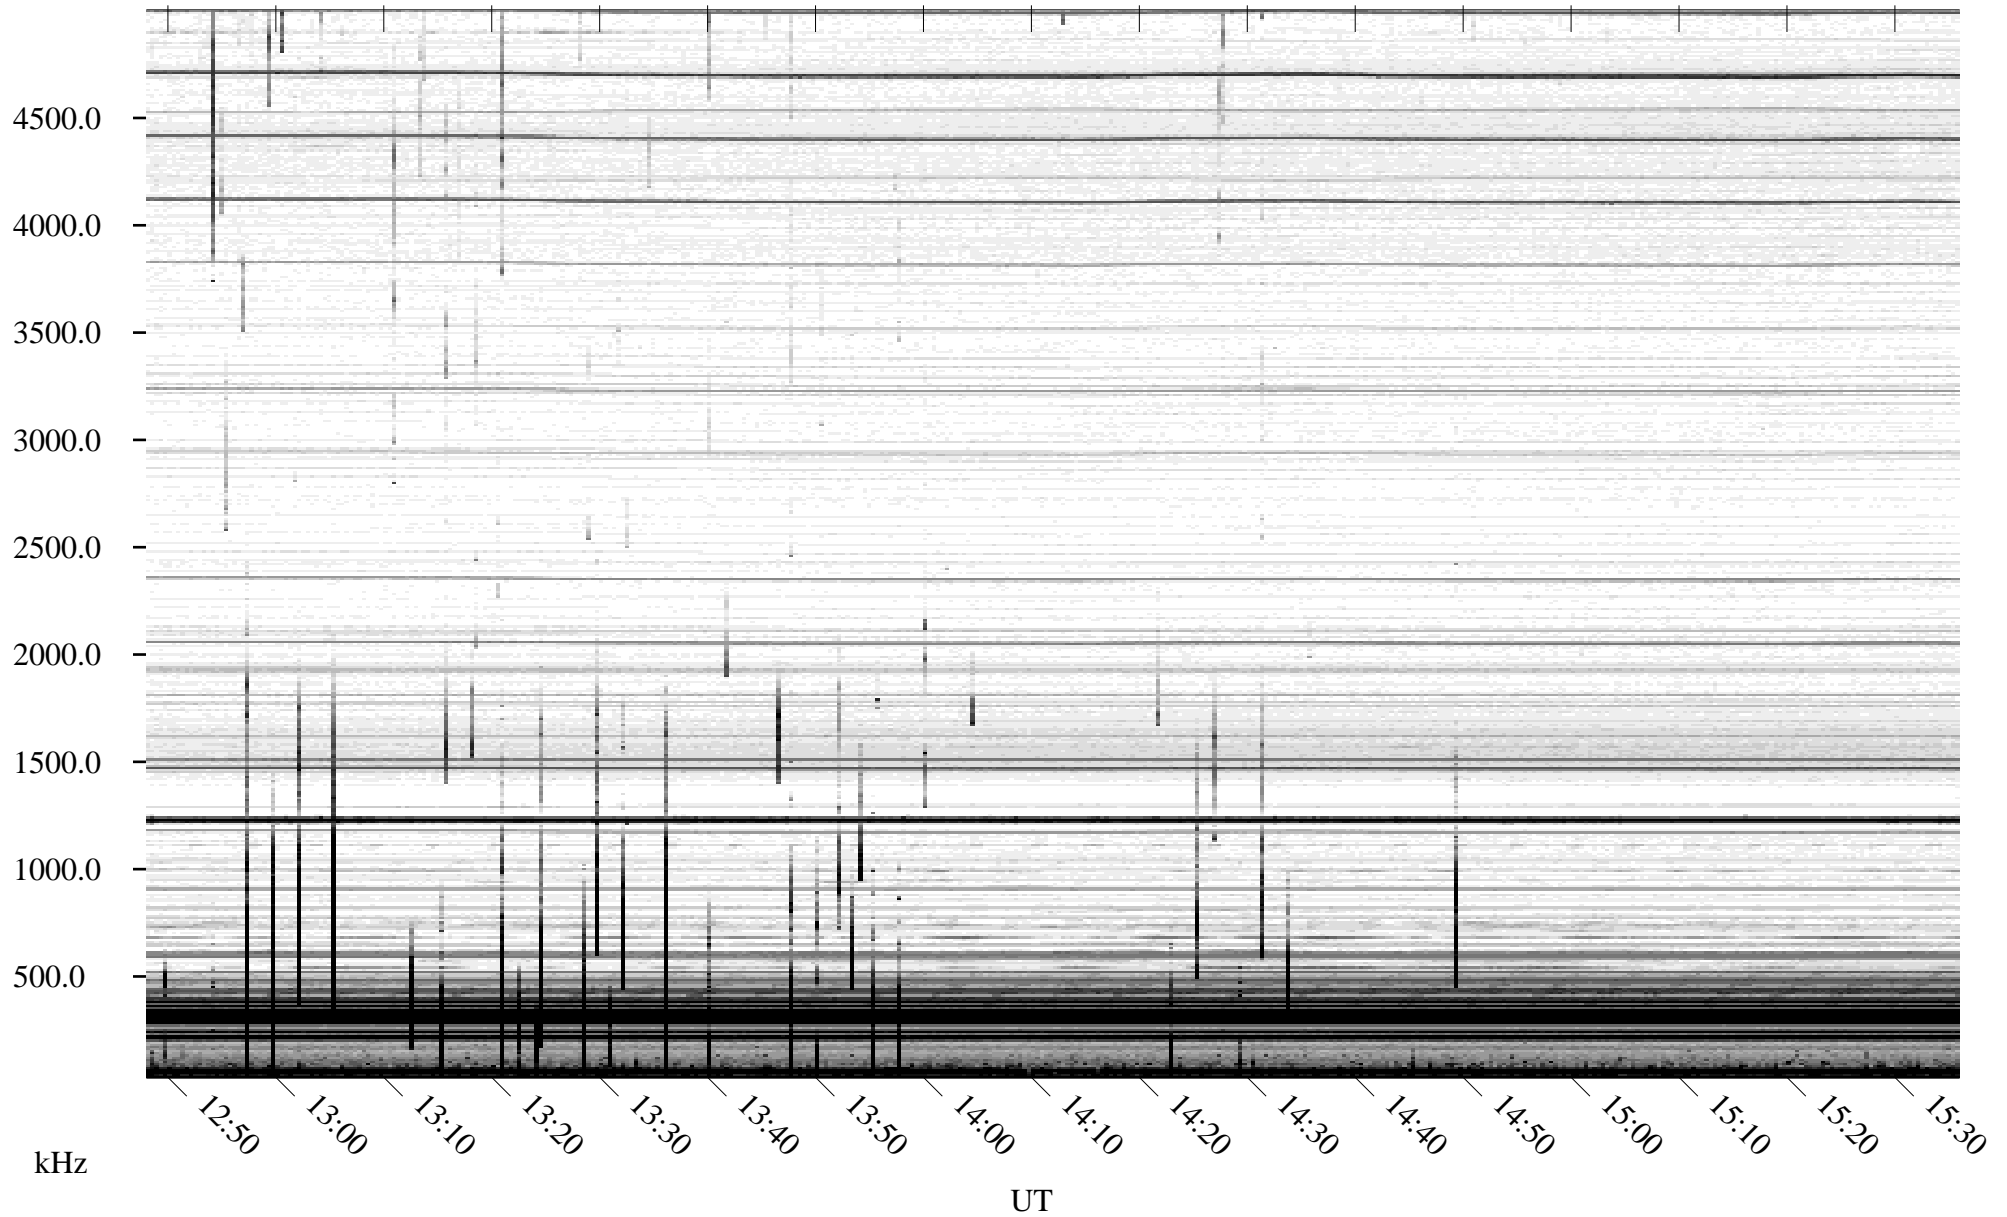

06/17/2010 Churchill, Manitoba

Linear Scale Black = 161 White = 15

ch10168l.r00SUm max_12

Page 1

06/17/2010 Churchill, Manitoba

Linear Scale Black = 161 White = 15

ch10168l.r00SUm max_12

Page 2

06/18/2010 Churchill, Manitoba

Linear Scale Black = 161 White = 15

ch10168l.r00SUm max_12

Page 3

06/18/2010 Churchill, Manitoba

Linear Scale Black = 161 White = 15

ch10168l.r00SUm max_12

Page 4

06/18/2010 Churchill, Manitoba

Linear Scale Black = 161 White = 15

ch10168l.r00SUm max_12

Page 5

06/18/2010 Churchill, Manitoba

Linear Scale Black = 161 White = 15

ch10168l.r00SUm max_12

Page 6

06/18/2010 Churchill, Manitoba

Linear Scale Black = 161 White = 15

ch10168l.r00SUm max_12

Page 7

06/18/2010 Churchill, Manitoba

Linear Scale Black = 161 White = 15

ch10168l.r00SUm max_12

Page 8