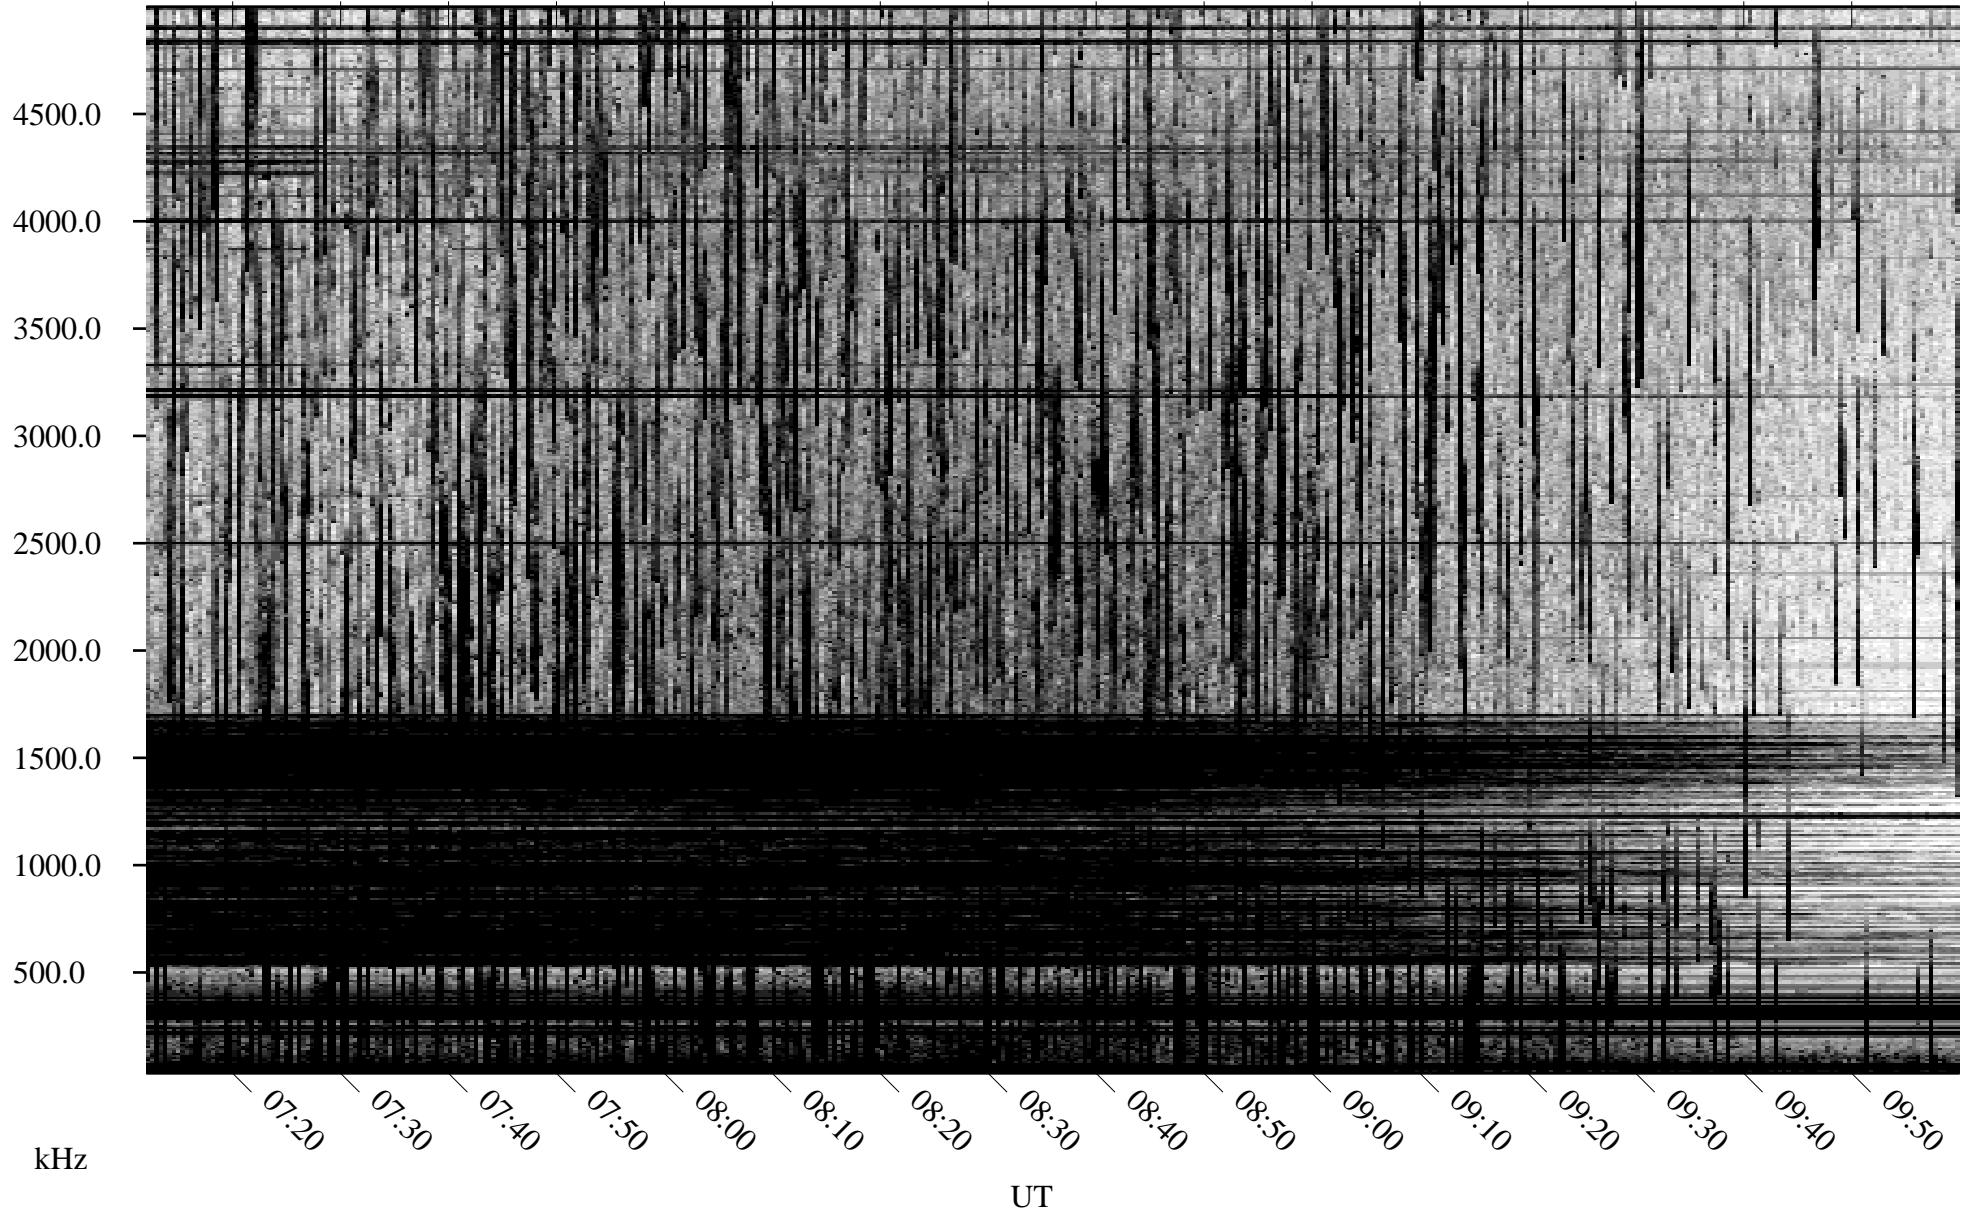

06/17/2010 Churchill, Manitoba

Linear Scale Black = 161 White = 15

ch10168l.r00SUm max_12

Page 1

06/17/2010 Churchill, Manitoba

Linear Scale Black = 161 White = 15

ch10168l.r00SUm max_12

Page 2

06/18/2010 Churchill, Manitoba

Linear Scale Black = 161 White = 15

ch10168l.r00SUm max_12

Page 3

06/18/2010 Churchill, Manitoba

Linear Scale Black = 161 White = 15

ch10168l.r00SUm max_12

Page 4

06/18/2010 Churchill, Manitoba

Linear Scale Black = 161 White = 15

ch10168l.r00SUm max_12

Page 5

06/18/2010 Churchill, Manitoba

Linear Scale Black = 161 White = 15

ch10168l.r00SUm max_12

Page 6

06/18/2010 Churchill, Manitoba

Linear Scale Black = 161 White = 15

ch10168l.r00SUm max_12

Page 7

06/18/2010 Churchill, Manitoba

Linear Scale Black = 161 White = 15

ch10168l.r00SUm max_12

Page 8