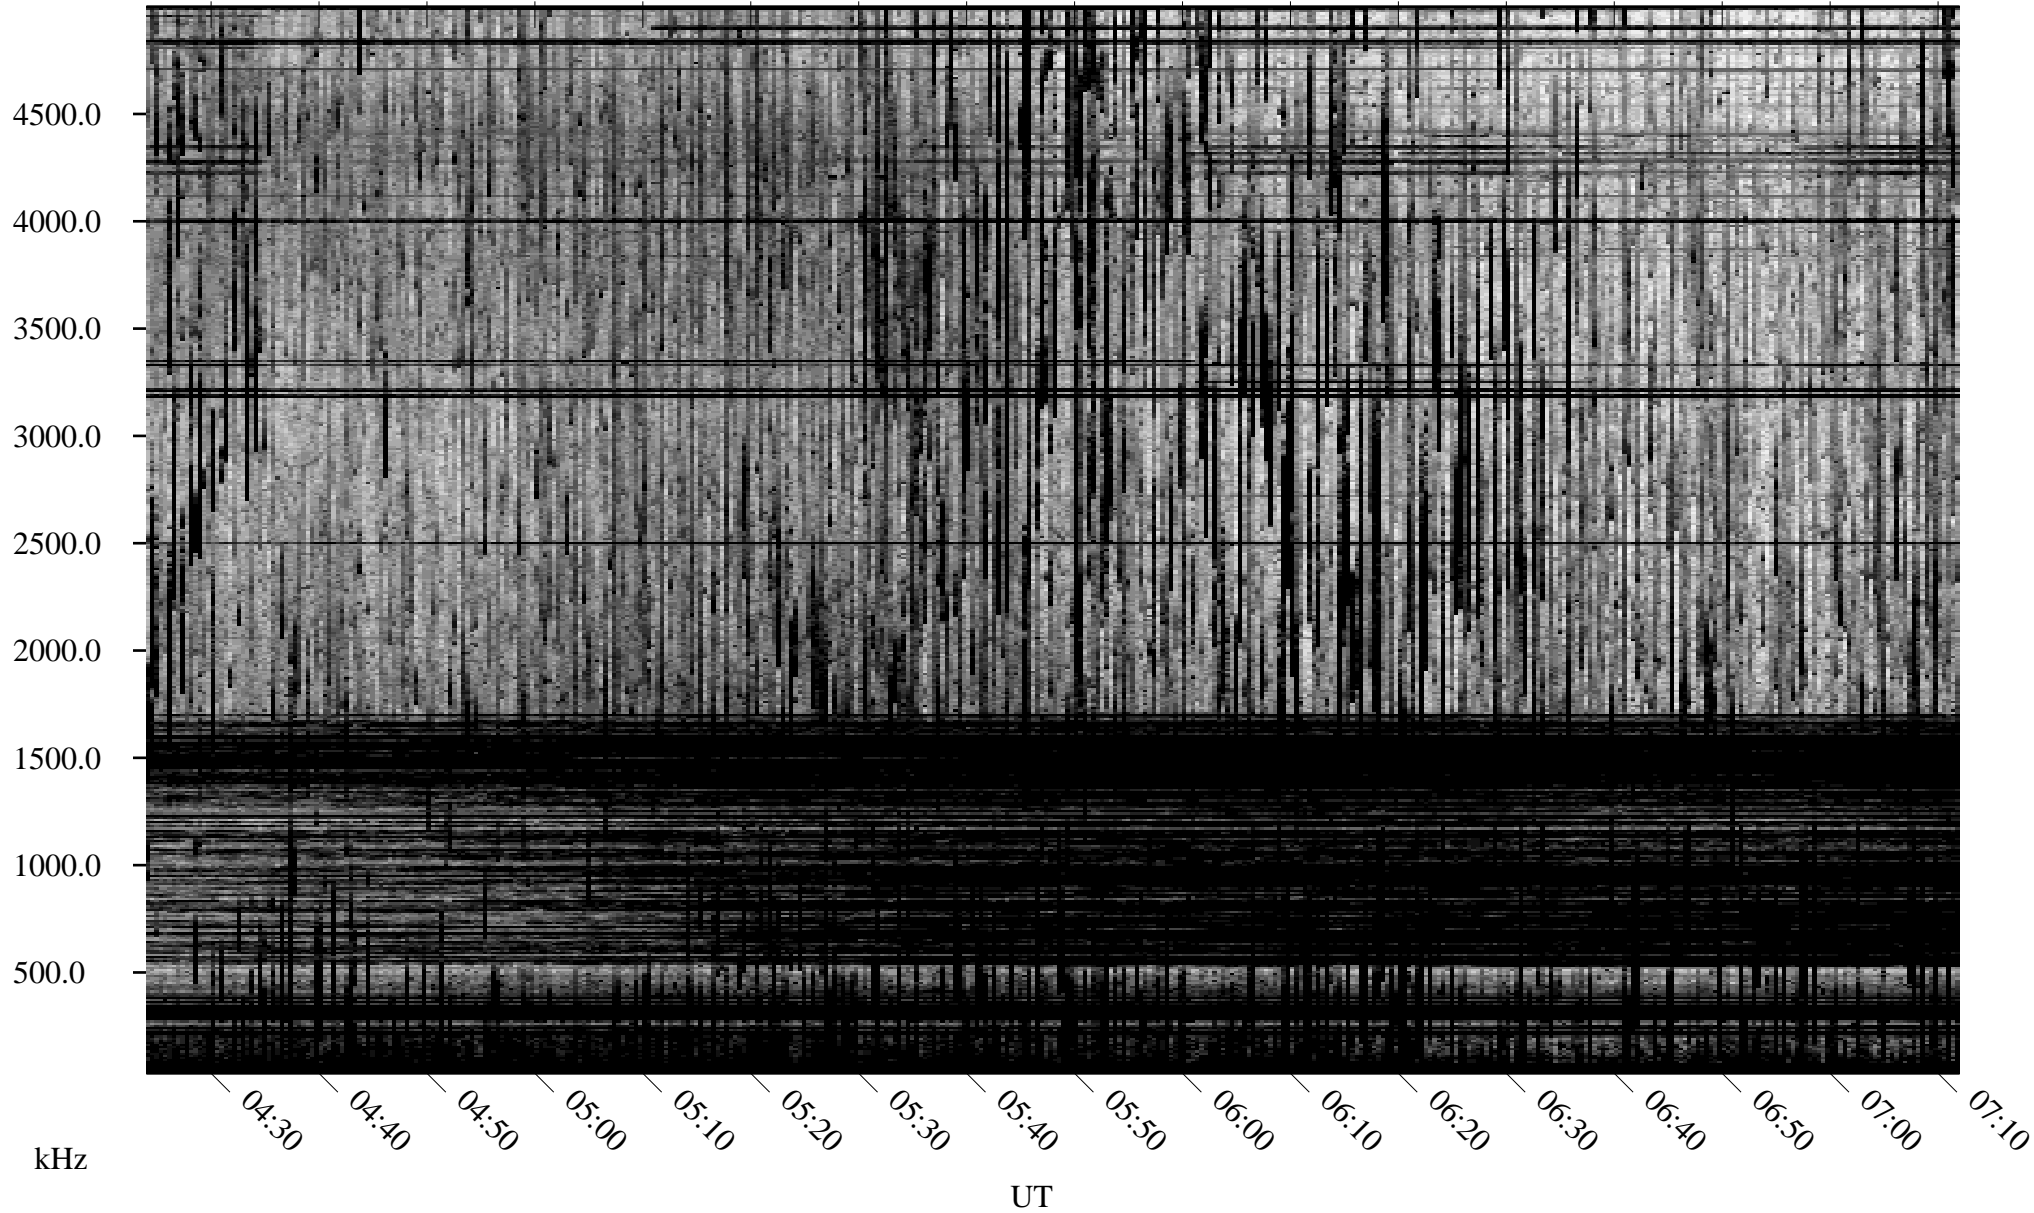

06/17/2010 Churchill, Manitoba

Linear Scale Black = 161 White = 15

ch10168l.r00SUm max_12

Page 1

06/17/2010 Churchill, Manitoba

Linear Scale Black = 161 White = 15

ch10168l.r00SUm max_12

Page 2

06/18/2010 Churchill, Manitoba

Linear Scale Black = 161 White = 15

ch10168l.r00SUm max_12

Page 3

06/18/2010 Churchill, Manitoba

Linear Scale Black = 161 White = 15

ch10168l.r00SUm max_12

Page 4

06/18/2010 Churchill, Manitoba

Linear Scale Black = 161 White = 15

ch10168l.r00SUm max_12

Page 5

06/18/2010 Churchill, Manitoba

Linear Scale Black = 161 White = 15

ch10168l.r00SUm max_12

Page 6

06/18/2010 Churchill, Manitoba

Linear Scale Black = 161 White = 15

ch10168l.r00SUm max_12

Page 7

06/18/2010 Churchill, Manitoba

Linear Scale Black = 161 White = 15

ch10168l.r00SUm max_12

Page 8