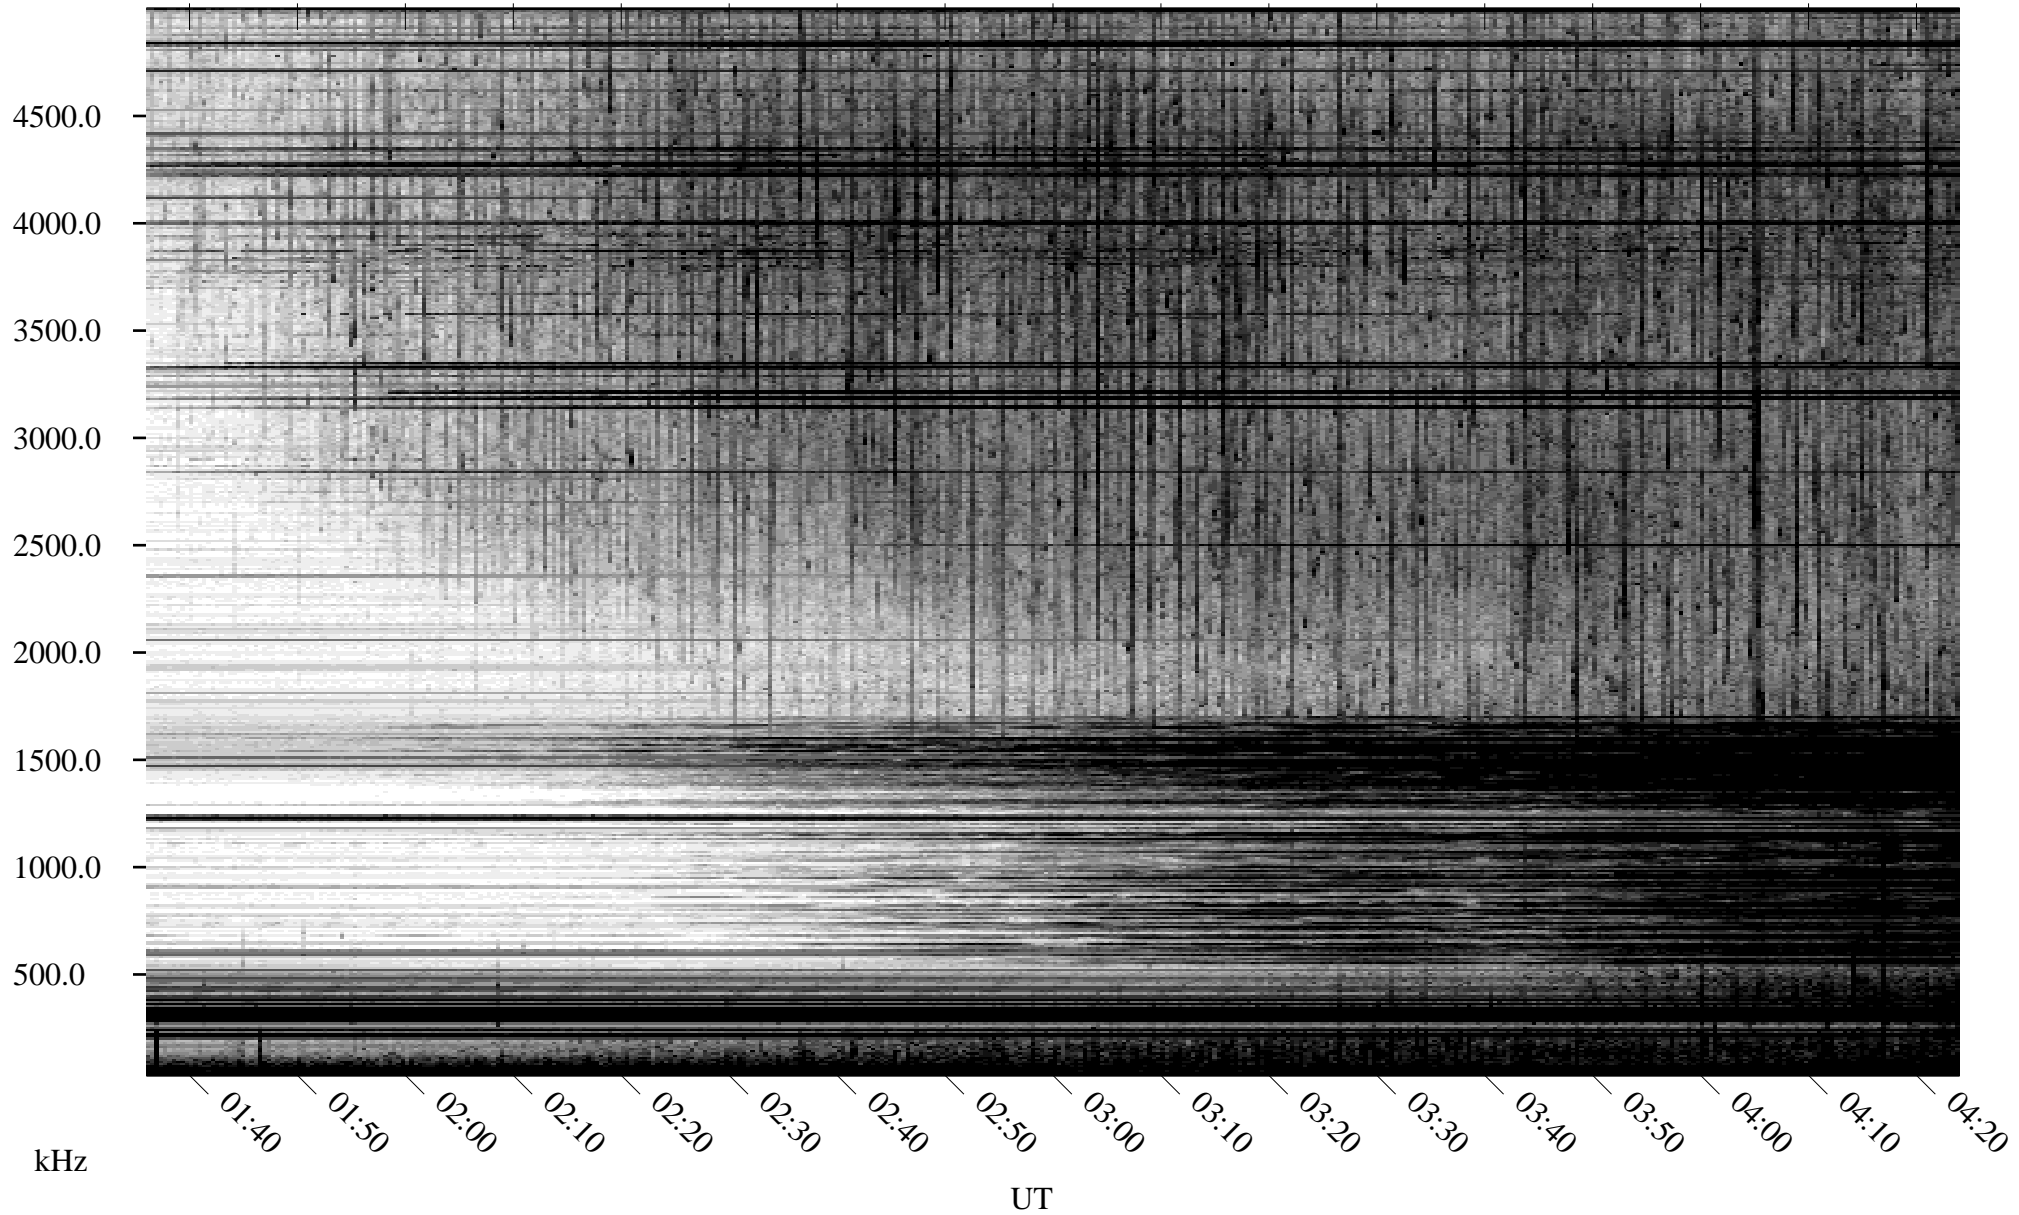

06/18/2010 Churchill, Manitoba

Linear Scale Black = 161 White = 15

ch10169l.r00SUm max_12

Page 1

06/18/2010 Churchill, Manitoba

Linear Scale Black = 161 White = 15

ch10169l.r00SUm max_12

Page 2

06/19/2010 Churchill, Manitoba

Linear Scale Black = 161 White = 15

ch10169l.r00SUm max_12

Page 3

06/19/2010 Churchill, Manitoba

Linear Scale Black = 161 White = 15

ch10169l.r00SUm max_12

Page 4

06/19/2010 Churchill, Manitoba

Linear Scale Black = 161 White = 15

ch10169l.r00SUm max_12

Page 5

06/19/2010 Churchill, Manitoba

Linear Scale Black = 161 White = 15

ch10169l.r00SUm max_12

Page 6

06/19/2010 Churchill, Manitoba

Linear Scale Black = 161 White = 15

ch10169l.r00SUm max_12

Page 7

06/19/2010 Churchill, Manitoba

Linear Scale Black = 161 White = 15

ch10169l.r00SUm max_12