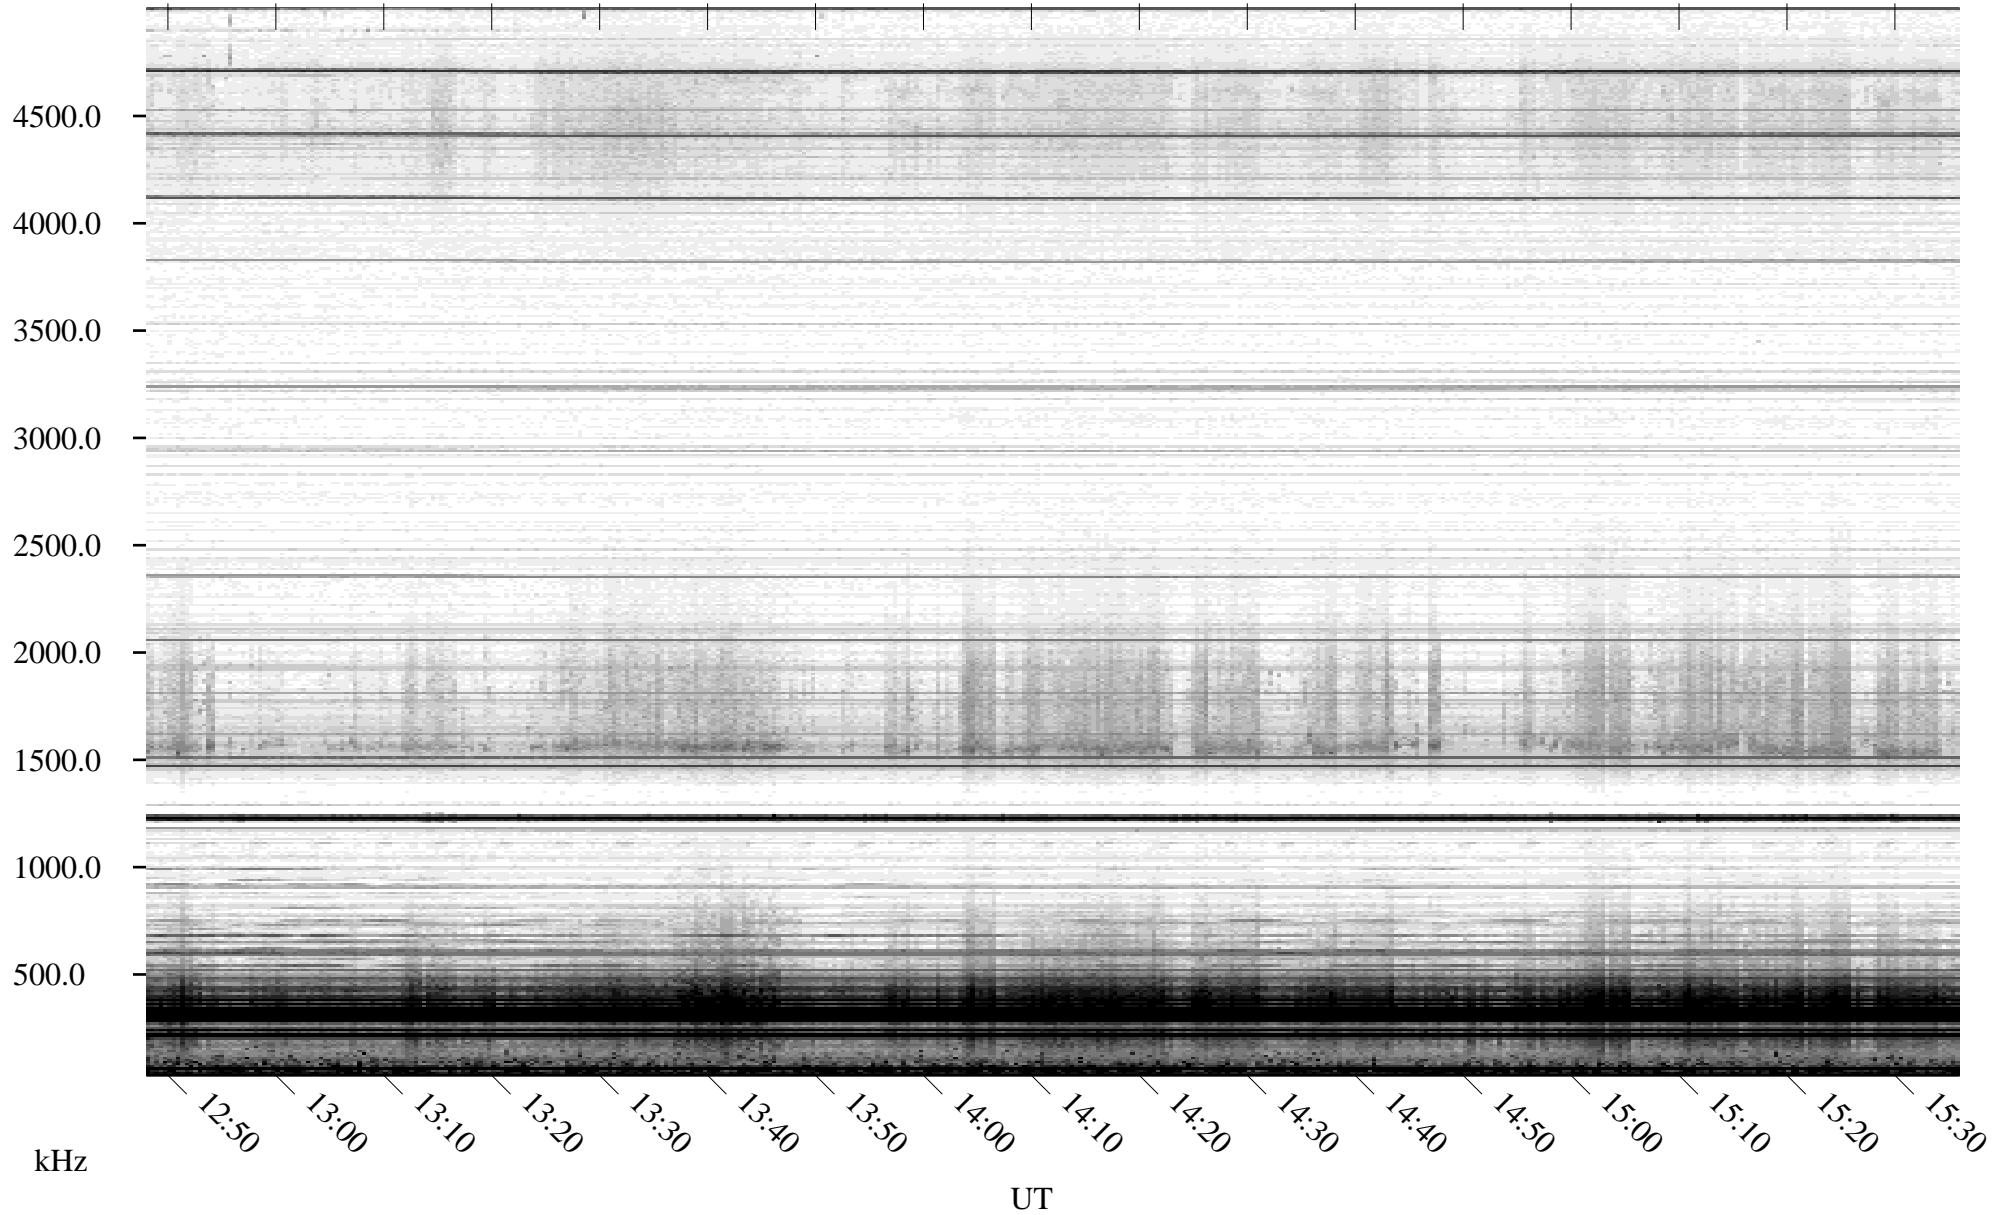

06/18/2010 Churchill, Manitoba

Linear Scale Black = 161 White = 15

ch10169l.r00SUm max_12

Page 1

06/18/2010 Churchill, Manitoba

Linear Scale Black = 161 White = 15

ch10169l.r00SUm max_12

Page 2

06/19/2010 Churchill, Manitoba

Linear Scale Black = 161 White = 15

ch10169l.r00SUm max_12

Page 3

06/19/2010 Churchill, Manitoba

Linear Scale Black = 161 White = 15

ch10169l.r00SUm max_12

Page 4

06/19/2010 Churchill, Manitoba

Linear Scale Black = 161 White = 15

ch10169l.r00SUm max_12

Page 5

06/19/2010 Churchill, Manitoba

Linear Scale Black = 161 White = 15

ch10169l.r00SUm max_12

Page 6

06/19/2010 Churchill, Manitoba

Linear Scale Black = 161 White = 15

ch10169l.r00SUm max_12

Page 7

06/19/2010 Churchill, Manitoba

Linear Scale Black = 161 White = 15

ch10169l.r00SUm max_12