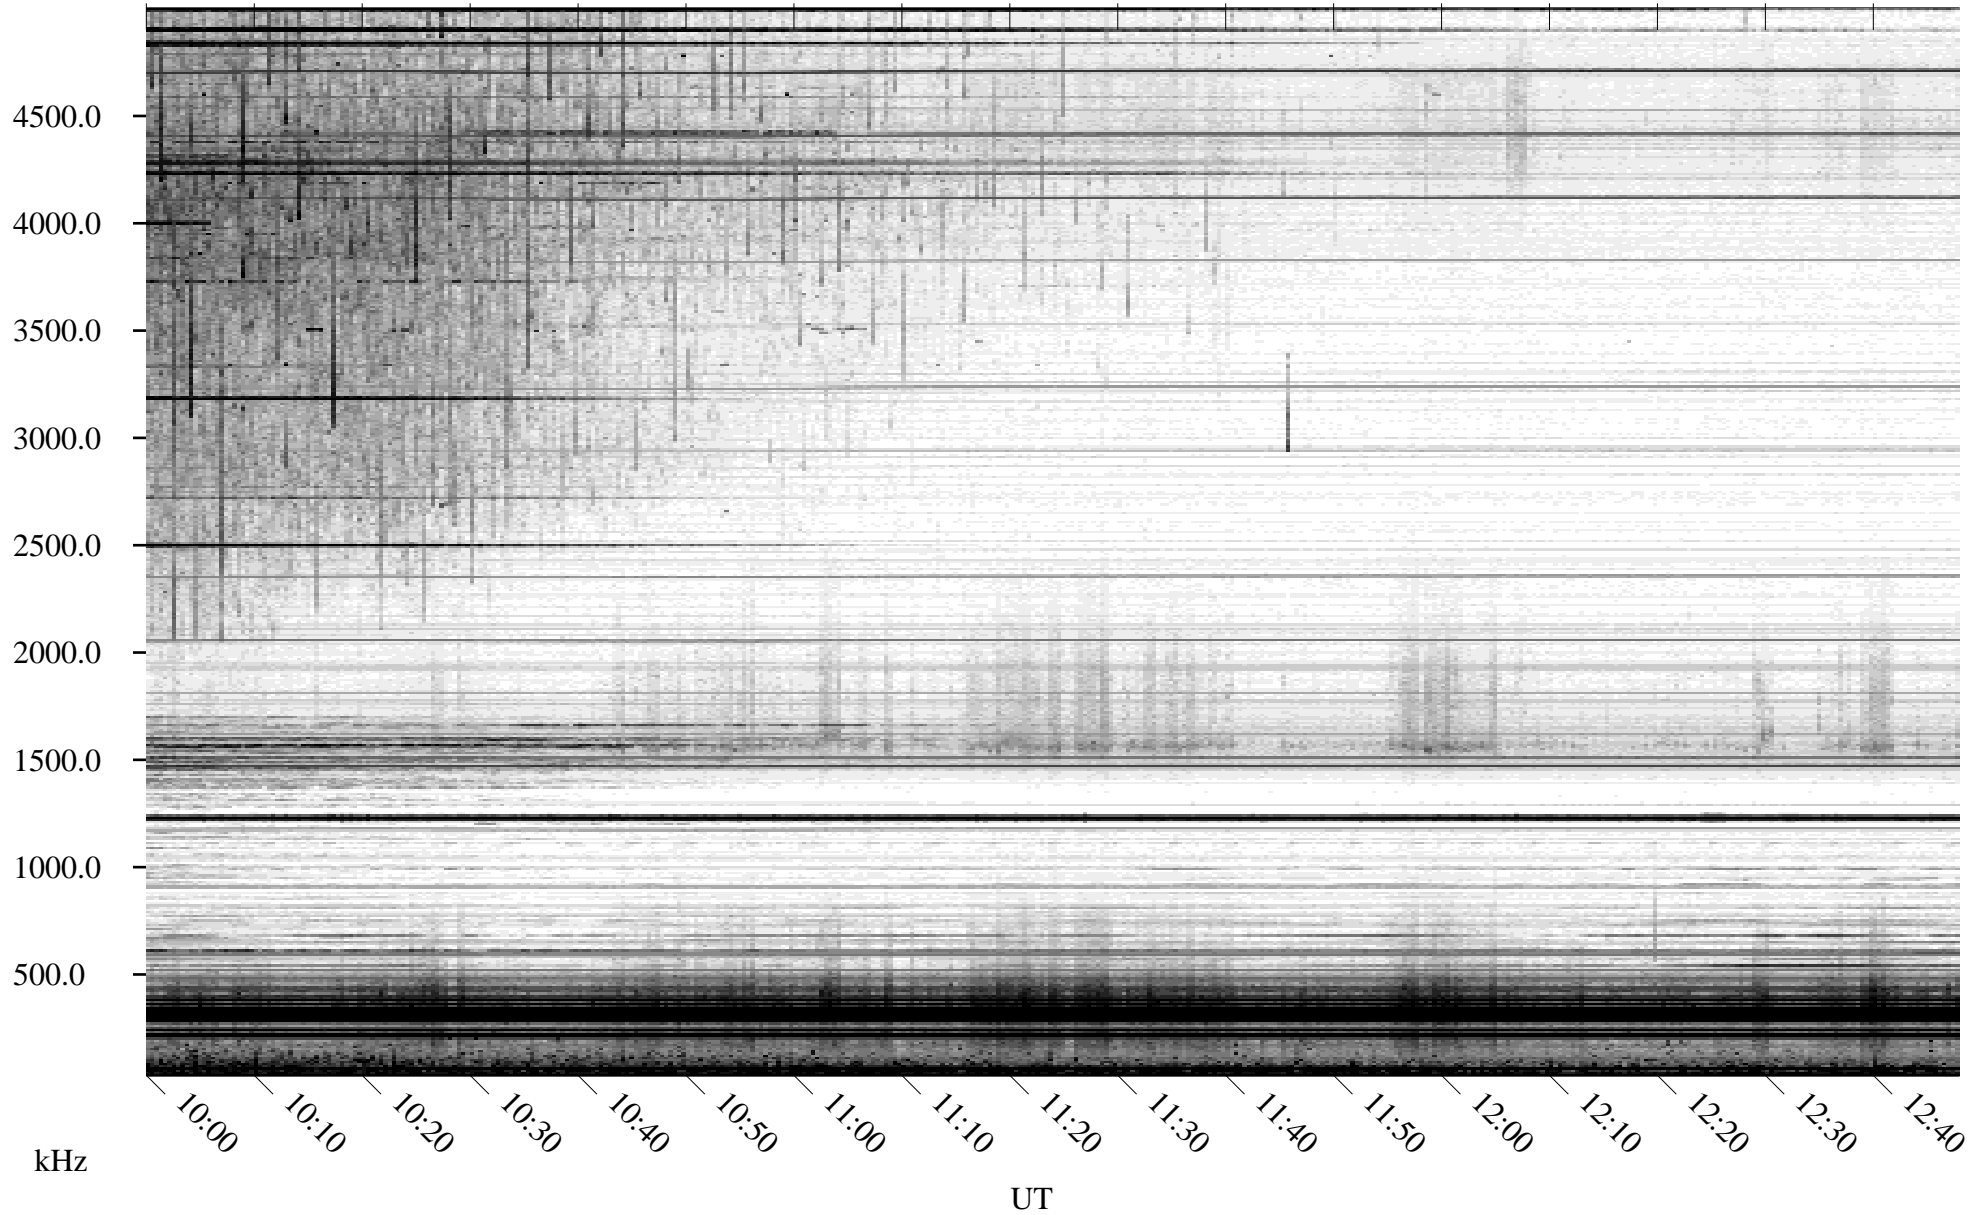

06/18/2010 Churchill, Manitoba

Linear Scale Black = 161 White = 15

ch10169l.r00SUm max_12

Page 1

06/18/2010 Churchill, Manitoba

Linear Scale Black = 161 White = 15

ch10169l.r00SUm max_12

Page 2

06/19/2010 Churchill, Manitoba

Linear Scale Black = 161 White = 15

ch10169l.r00SUm max_12

Page 3

06/19/2010 Churchill, Manitoba

Linear Scale Black = 161 White = 15

ch10169l.r00SUm max_12

Page 4

06/19/2010 Churchill, Manitoba

Linear Scale Black = 161 White = 15

ch10169l.r00SUm max_12

Page 5

06/19/2010 Churchill, Manitoba

Linear Scale Black = 161 White = 15

ch10169l.r00SUm max_12

Page 6

06/19/2010 Churchill, Manitoba

Linear Scale Black = 161 White = 15

ch10169l.r00SUm max_12

Page 7

06/19/2010 Churchill, Manitoba

Linear Scale Black = 161 White = 15

ch10169l.r00SUm max_12