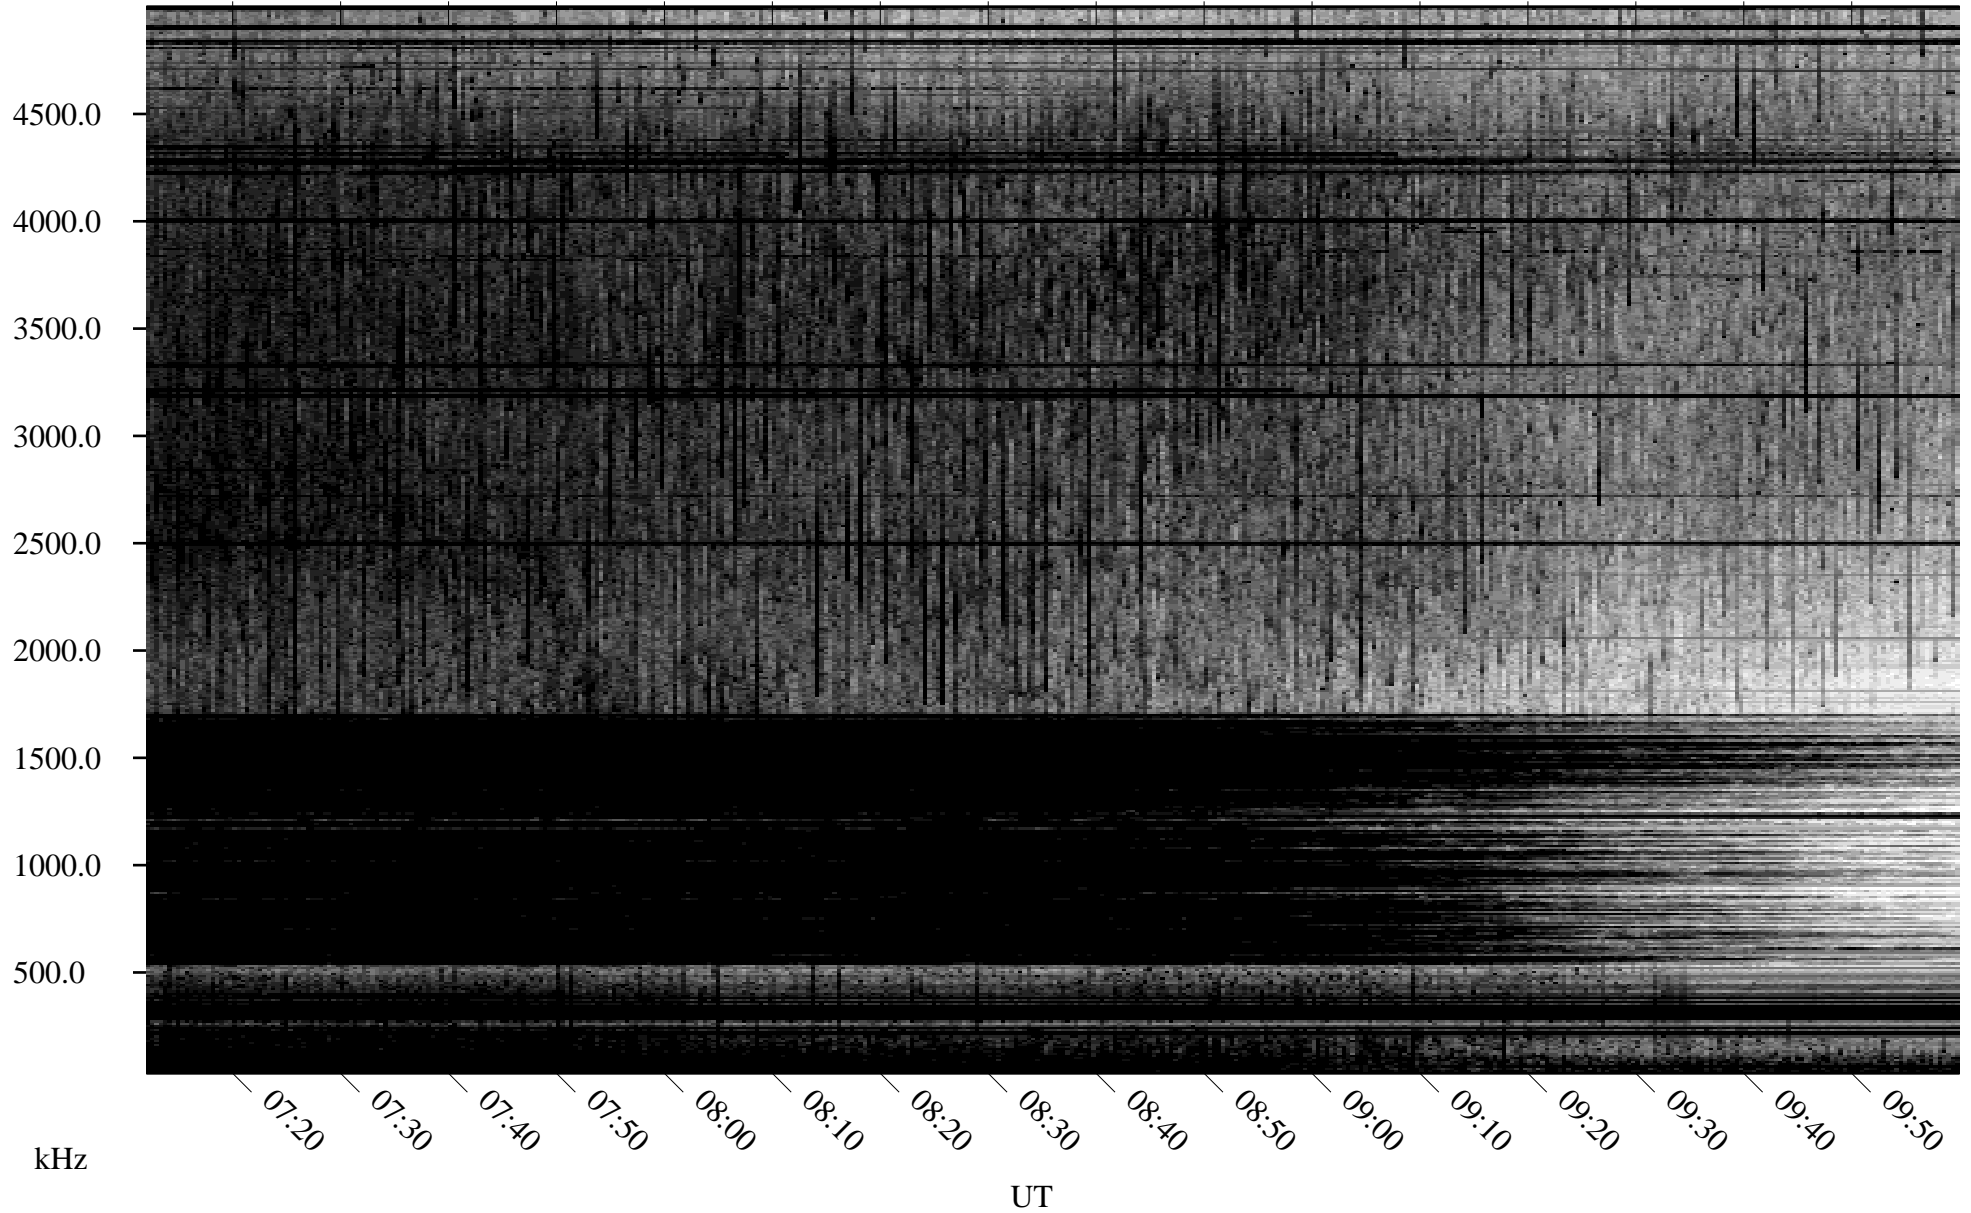

06/18/2010 Churchill, Manitoba

Linear Scale Black = 161 White = 15

ch10169l.r00SUm max_12

Page 1

06/18/2010 Churchill, Manitoba

Linear Scale Black = 161 White = 15

ch10169l.r00SUm max_12

Page 2

06/19/2010 Churchill, Manitoba

Linear Scale Black = 161 White = 15

ch10169l.r00SUm max_12

Page 3

06/19/2010 Churchill, Manitoba

Linear Scale Black = 161 White = 15

ch10169l.r00SUm max_12

Page 4

06/19/2010 Churchill, Manitoba

Linear Scale Black = 161 White = 15

ch10169l.r00SUm max_12

Page 5

06/19/2010 Churchill, Manitoba

Linear Scale Black = 161 White = 15

ch10169l.r00SUm max_12

Page 6

06/19/2010 Churchill, Manitoba

Linear Scale Black = 161 White = 15

ch10169l.r00SUm max_12

Page 7

06/19/2010 Churchill, Manitoba

Linear Scale Black = 161 White = 15

ch10169l.r00SUm max_12