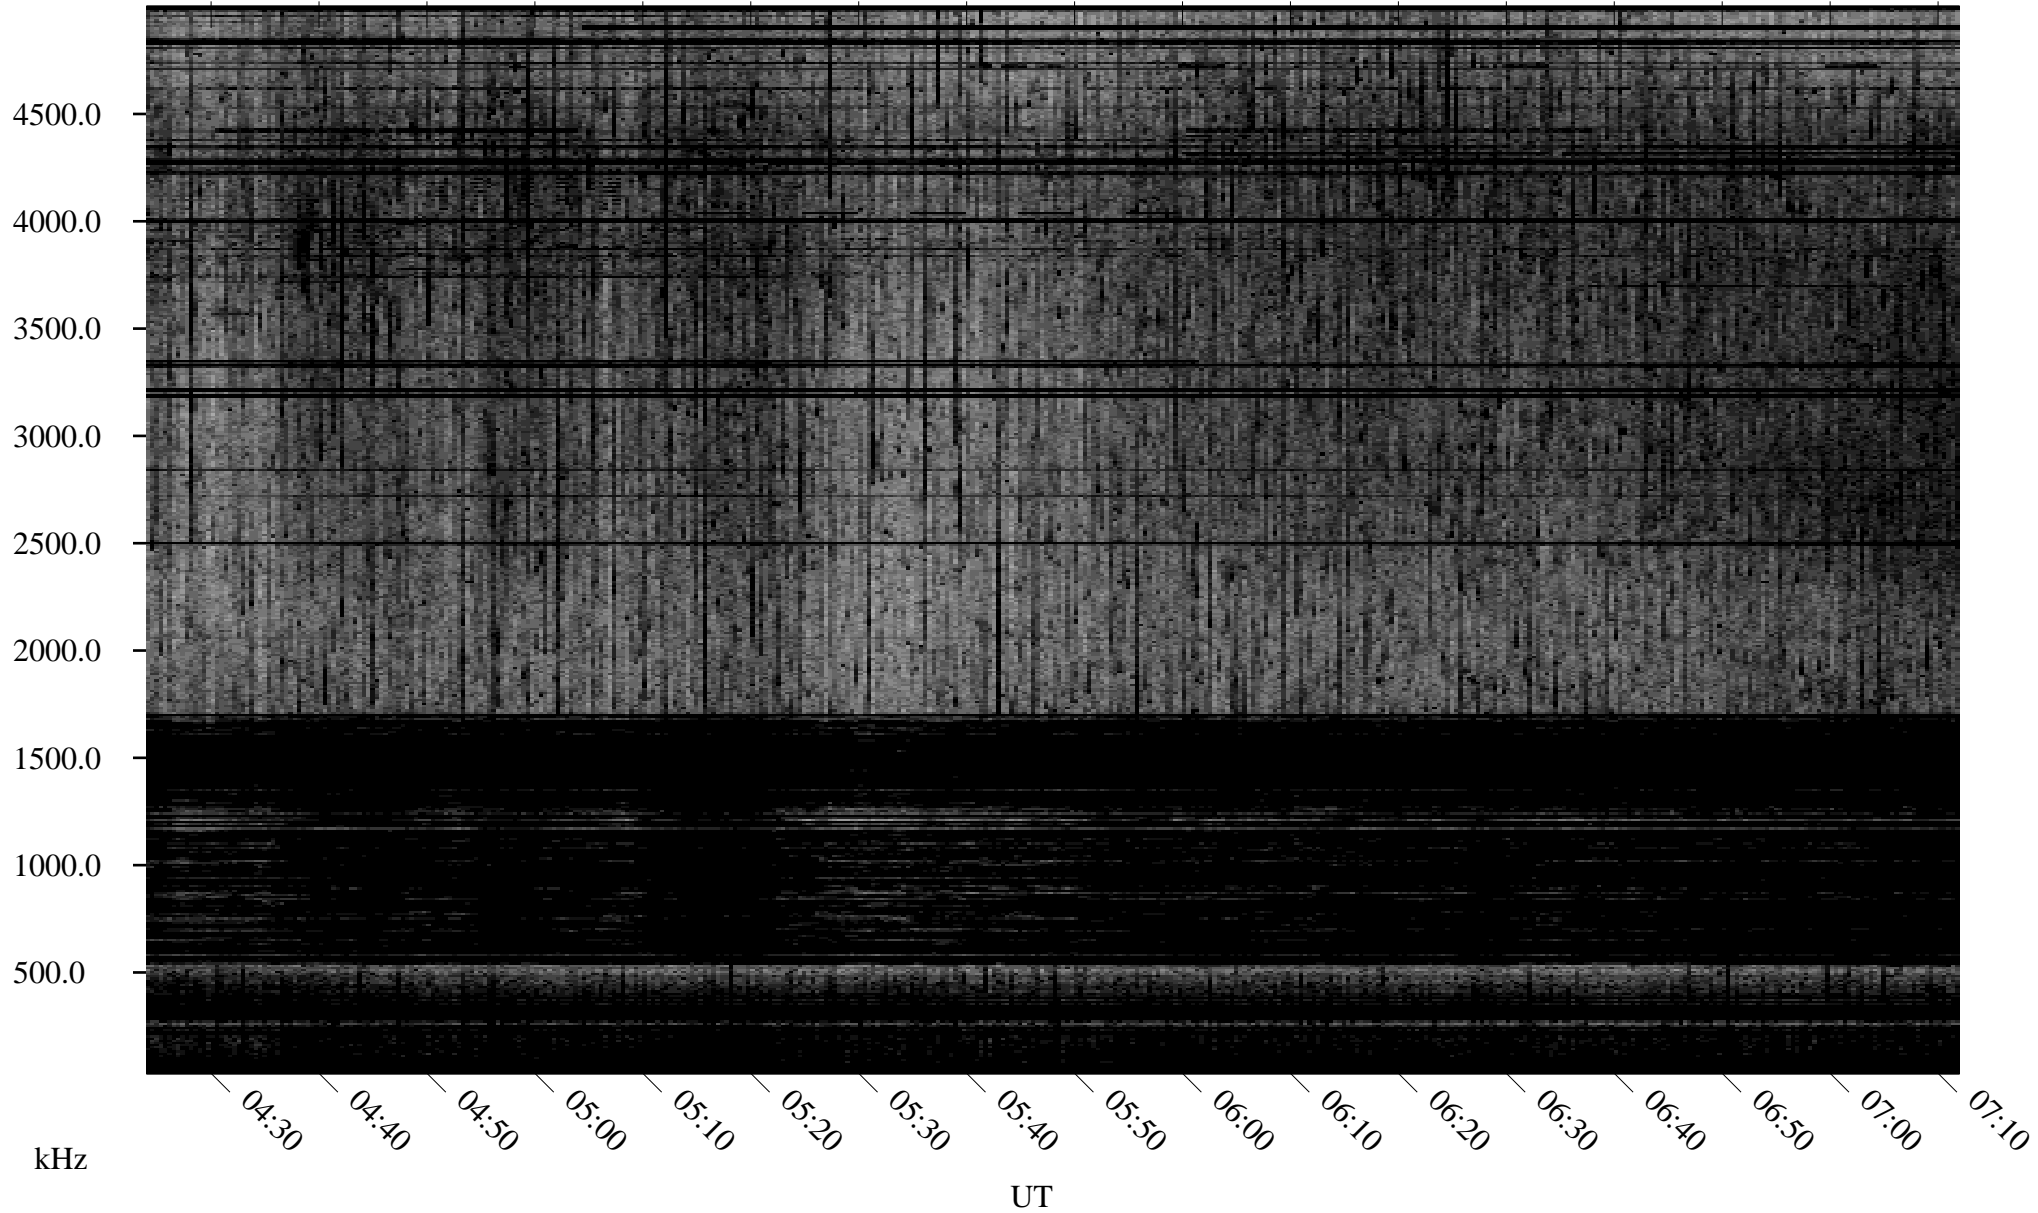

06/18/2010 Churchill, Manitoba

Linear Scale Black = 161 White = 15

ch10169l.r00SUm max_12

Page 1

06/18/2010 Churchill, Manitoba

Linear Scale Black = 161 White = 15

ch10169l.r00SUm max_12

Page 2

06/19/2010 Churchill, Manitoba

Linear Scale Black = 161 White = 15

ch10169l.r00SUm max_12

Page 3

06/19/2010 Churchill, Manitoba

Linear Scale Black = 161 White = 15

ch10169l.r00SUm max_12

Page 4

06/19/2010 Churchill, Manitoba

Linear Scale Black = 161 White = 15

ch10169l.r00SUm max_12

Page 5

06/19/2010 Churchill, Manitoba

Linear Scale Black = 161 White = 15

ch10169l.r00SUm max_12

Page 6

06/19/2010 Churchill, Manitoba

Linear Scale Black = 161 White = 15

ch10169l.r00SUm max_12

Page 7

06/19/2010 Churchill, Manitoba

Linear Scale Black = 161 White = 15

ch10169l.r00SUm max_12