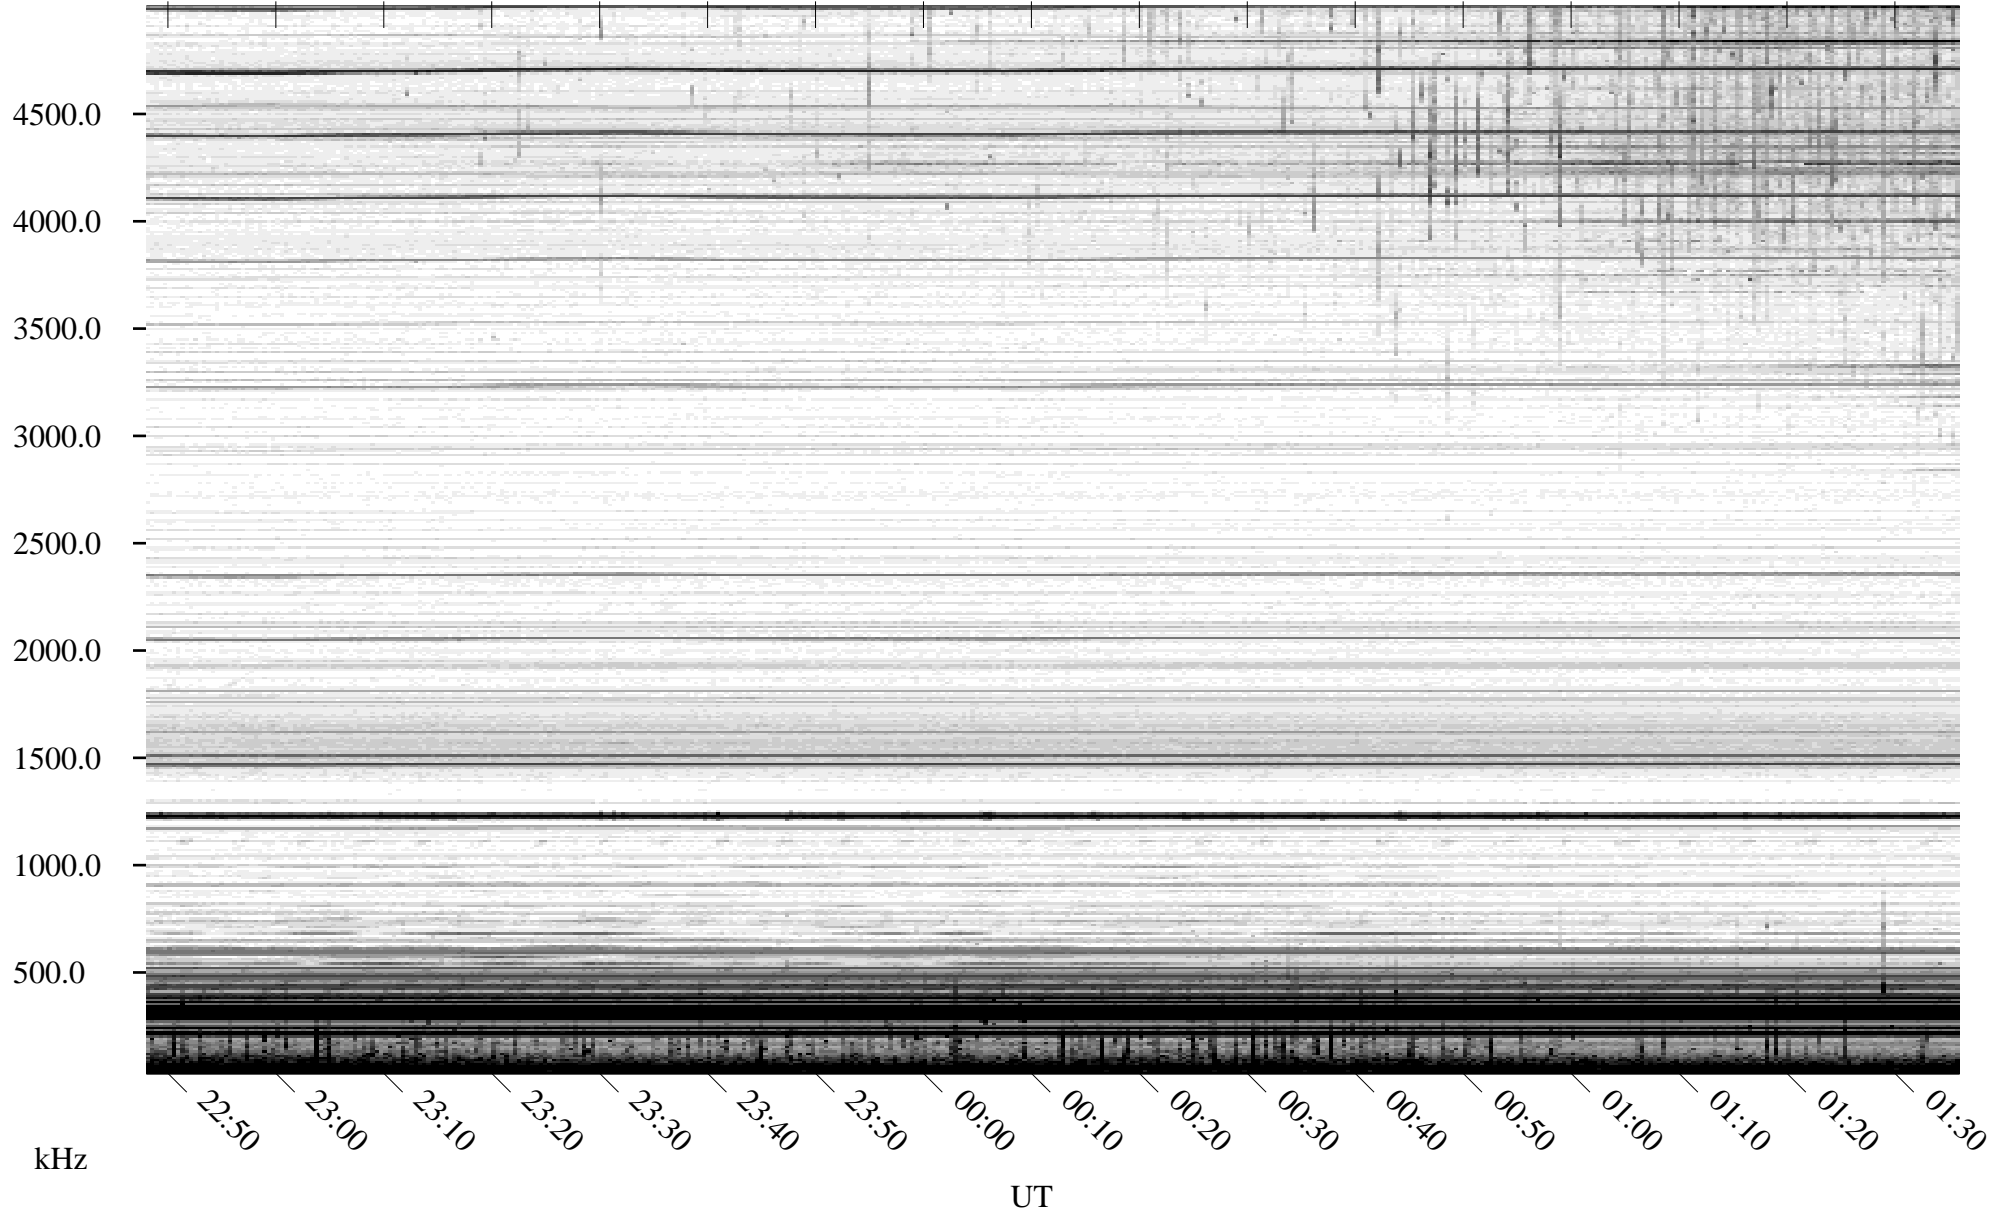

06/18/2010 Churchill, Manitoba

Linear Scale Black = 161 White = 15

ch10169l.r00SUm max_12

Page 1

06/18/2010 Churchill, Manitoba

Linear Scale Black = 161 White = 15

ch10169l.r00SUm max_12

Page 2

06/19/2010 Churchill, Manitoba

Linear Scale Black = 161 White = 15

ch10169l.r00SUm max_12

Page 3

06/19/2010 Churchill, Manitoba

Linear Scale Black = 161 White = 15

ch10169l.r00SUm max_12

Page 4

06/19/2010 Churchill, Manitoba

Linear Scale Black = 161 White = 15

ch10169l.r00SUm max_12

Page 5

06/19/2010 Churchill, Manitoba

Linear Scale Black = 161 White = 15

ch10169l.r00SUm max_12

Page 6

06/19/2010 Churchill, Manitoba

Linear Scale Black = 161 White = 15

ch10169l.r00SUm max_12

Page 7

06/19/2010 Churchill, Manitoba

Linear Scale Black = 161 White = 15

ch10169l.r00SUm max_12