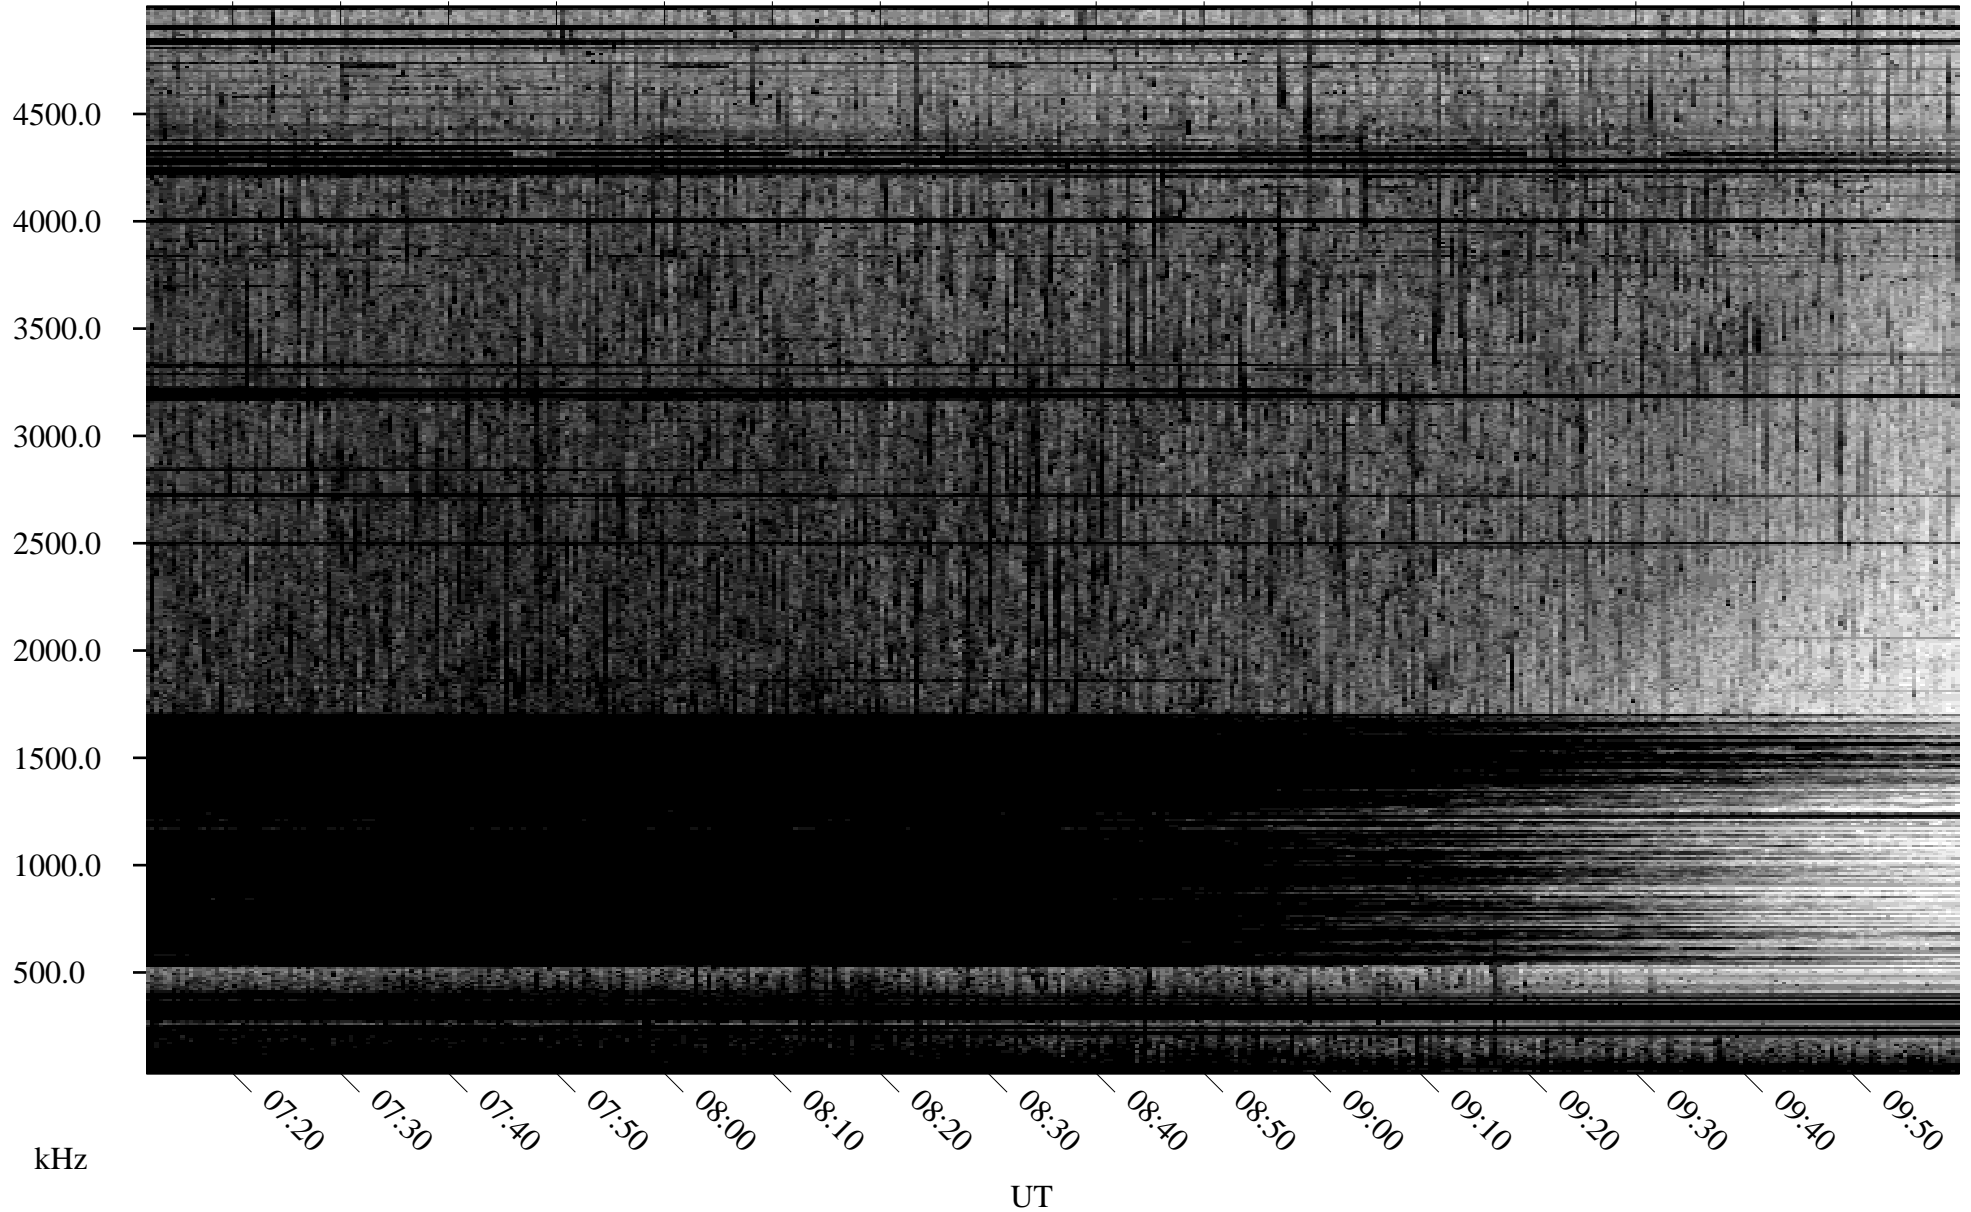

06/19/2010 Churchill, Manitoba

Linear Scale Black = 161 White = 15

ch10170l.r00SUm max_12

Page 1

06/19/2010 Churchill, Manitoba

Linear Scale Black = 161 White = 15

ch10170l.r00SUm max_12

Page 2

06/20/2010 Churchill, Manitoba

Linear Scale Black = 161 White = 15

ch10170l.r00SUm max_12

Page 3

06/20/2010 Churchill, Manitoba

Linear Scale Black = 161 White = 15

ch10170l.r00SUm max_12

Page 4

06/20/2010 Churchill, Manitoba

Linear Scale Black = 161 White = 15

ch10170l.r00SUm max_12

Page 5

06/20/2010 Churchill, Manitoba

Linear Scale Black = 161 White = 15

ch10170l.r00SUm max_12

Page 6

06/20/2010 Churchill, Manitoba

Linear Scale Black = 161 White = 15

ch10170l.r00SUm max_12

Page 7

06/20/2010 Churchill, Manitoba

Linear Scale Black = 161 White = 15

ch10170l.r00SUm max_12