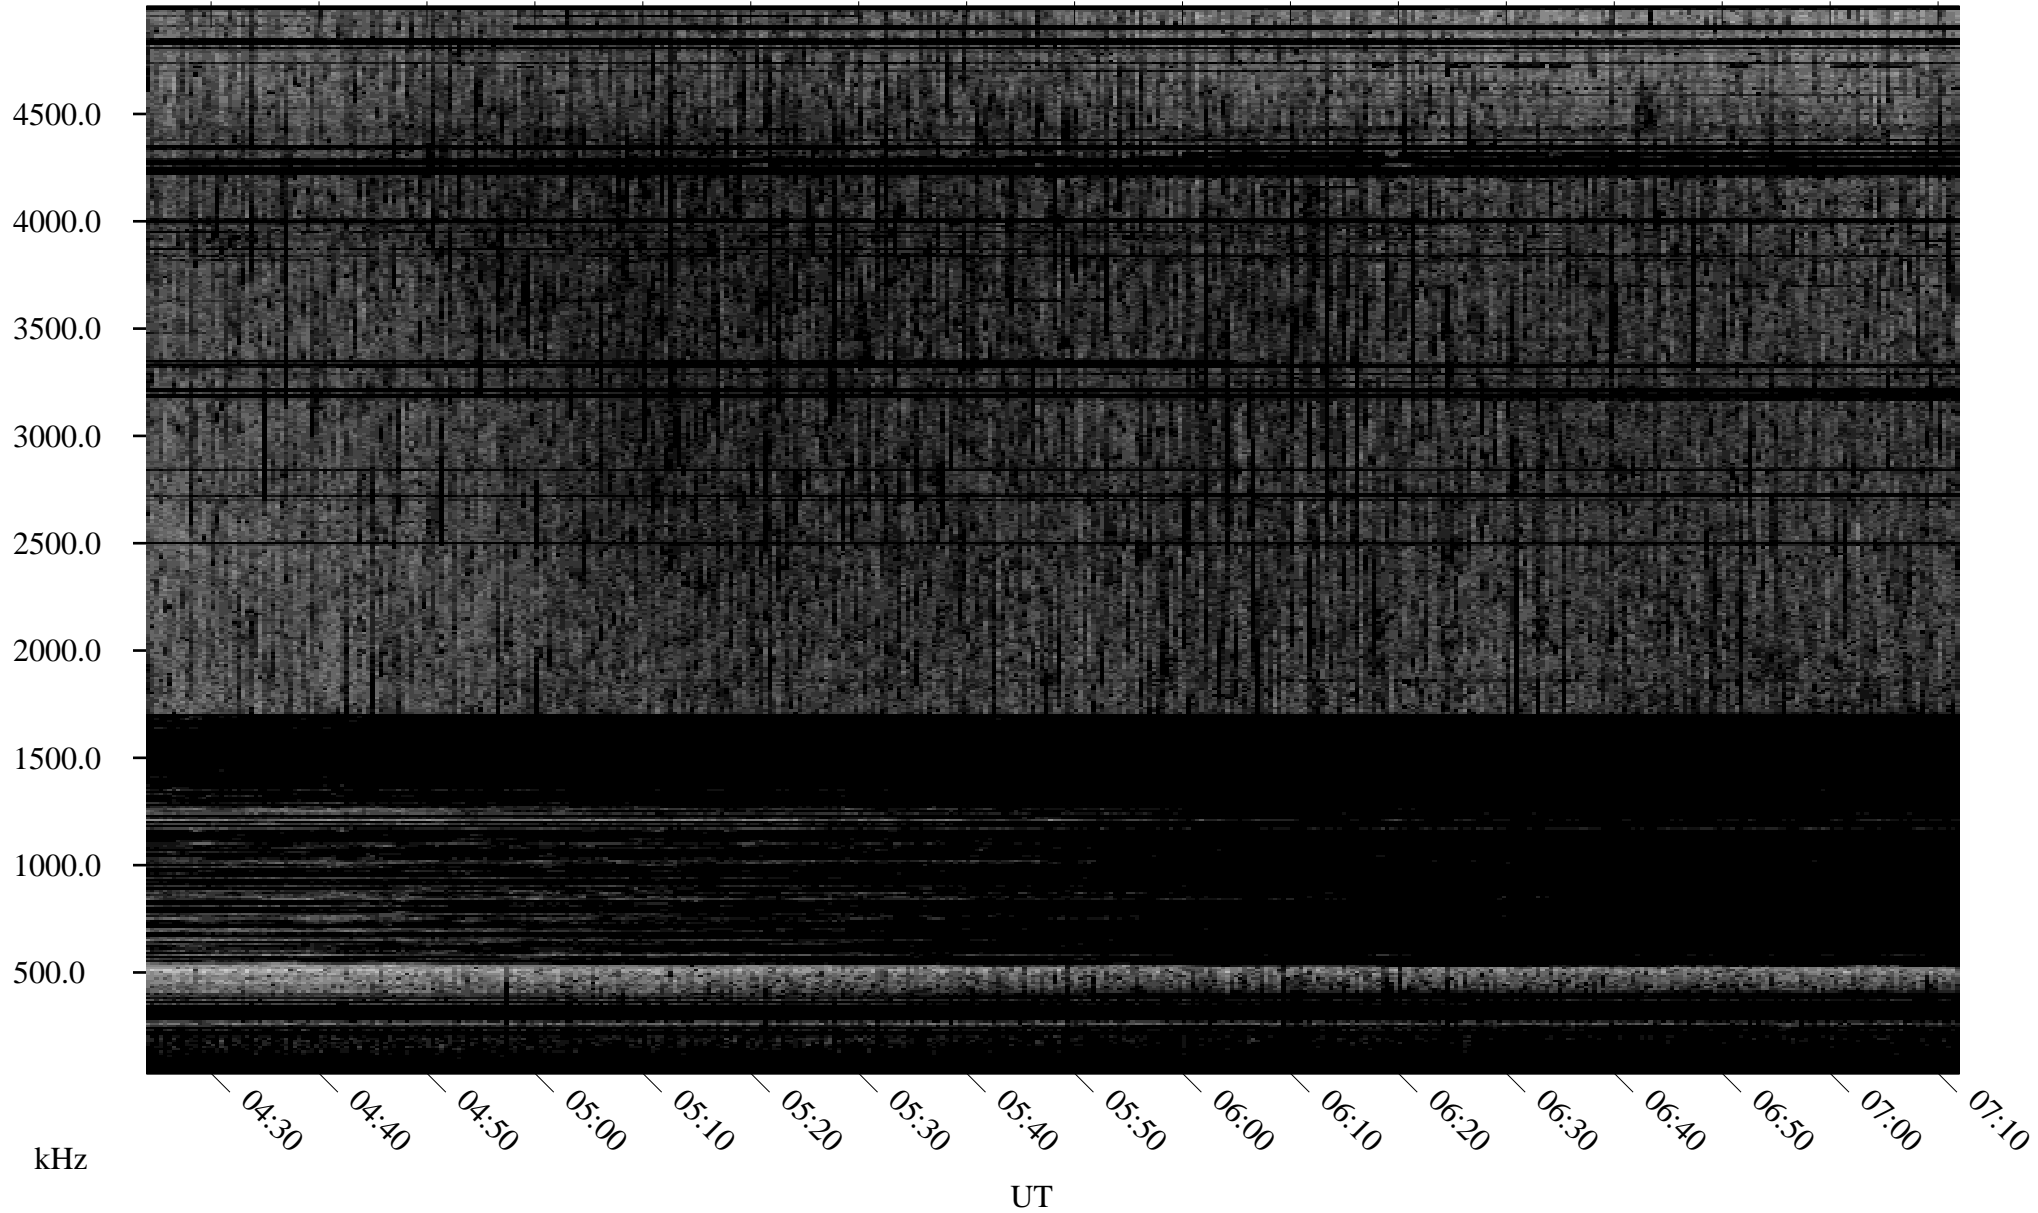

06/19/2010 Churchill, Manitoba

Linear Scale Black = 161 White = 15

ch10170l.r00SUm max_12

Page 1

06/19/2010 Churchill, Manitoba

Linear Scale Black = 161 White = 15

ch10170l.r00SUm max_12

Page 2

06/20/2010 Churchill, Manitoba

Linear Scale Black = 161 White = 15

ch10170l.r00SUm max_12

Page 3

06/20/2010 Churchill, Manitoba

Linear Scale Black = 161 White = 15

ch10170l.r00SUm max_12

Page 4

06/20/2010 Churchill, Manitoba

Linear Scale Black = 161 White = 15

ch10170l.r00SUm max_12

Page 5

06/20/2010 Churchill, Manitoba

Linear Scale Black = 161 White = 15

ch10170l.r00SUm max_12

Page 6

06/20/2010 Churchill, Manitoba

Linear Scale Black = 161 White = 15

ch10170l.r00SUm max_12

Page 7

06/20/2010 Churchill, Manitoba

Linear Scale Black = 161 White = 15

ch10170l.r00SUm max_12