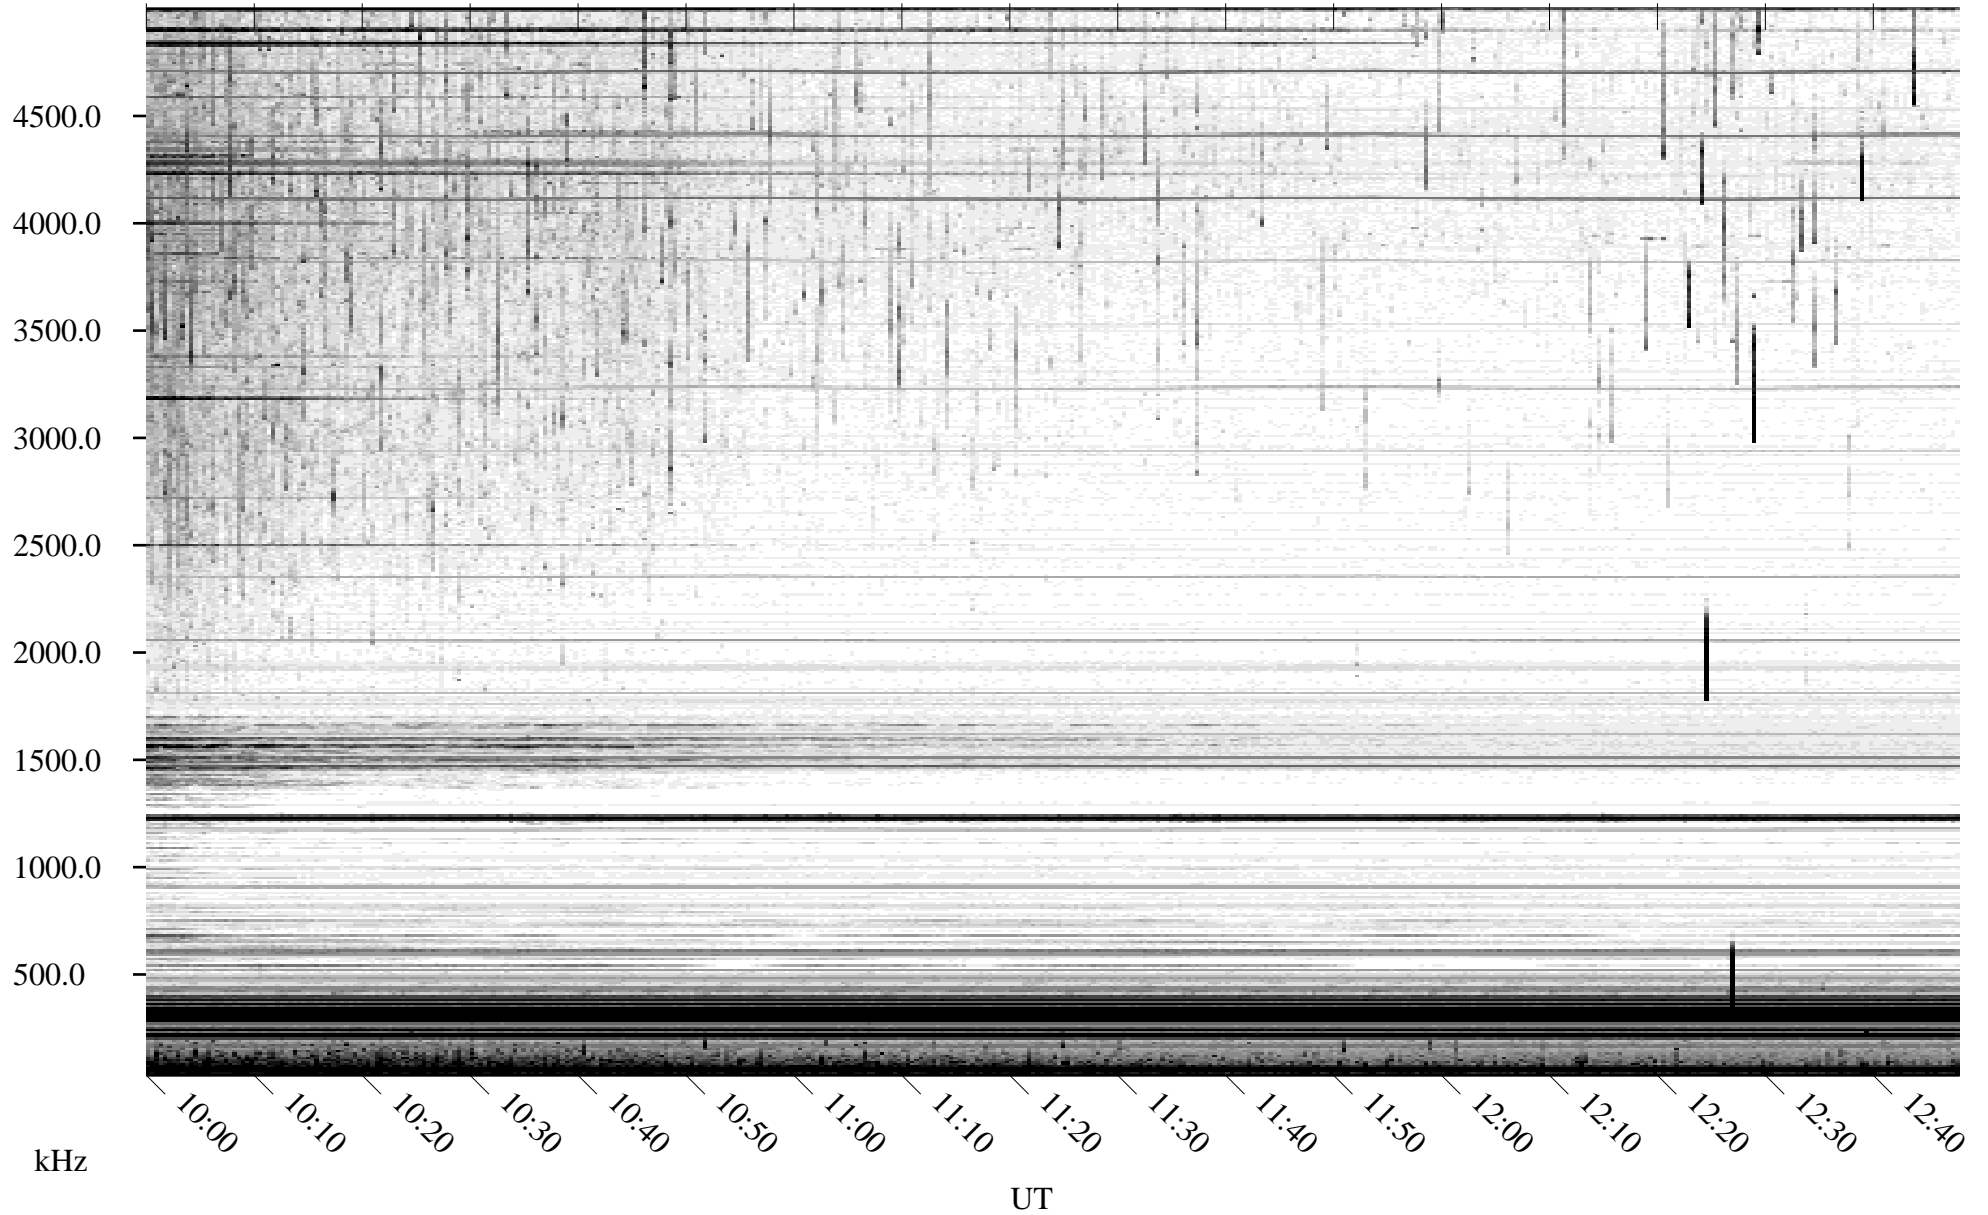

06/19/2010 Churchill, Manitoba

Linear Scale Black = 161 White = 15

ch10170l.r00SUm max_12

Page 1

06/19/2010 Churchill, Manitoba

Linear Scale Black = 161 White = 15

ch10170l.r00SUm max_12

Page 2

06/20/2010 Churchill, Manitoba

Linear Scale Black = 161 White = 15

ch10170l.r00SUm max_12

Page 3

06/20/2010 Churchill, Manitoba

Linear Scale Black = 161 White = 15

ch10170l.r00SUm max_12

Page 4

06/20/2010 Churchill, Manitoba

Linear Scale Black = 161 White = 15

ch10170l.r00SUm max_12

Page 5

06/20/2010 Churchill, Manitoba

Linear Scale Black = 161 White = 15

ch10170l.r00SUm max_12

Page 6

06/20/2010 Churchill, Manitoba

Linear Scale Black = 161 White = 15

ch10170l.r00SUm max_12

Page 7

06/20/2010 Churchill, Manitoba

Linear Scale Black = 161 White = 15

ch10170l.r00SUm max_12