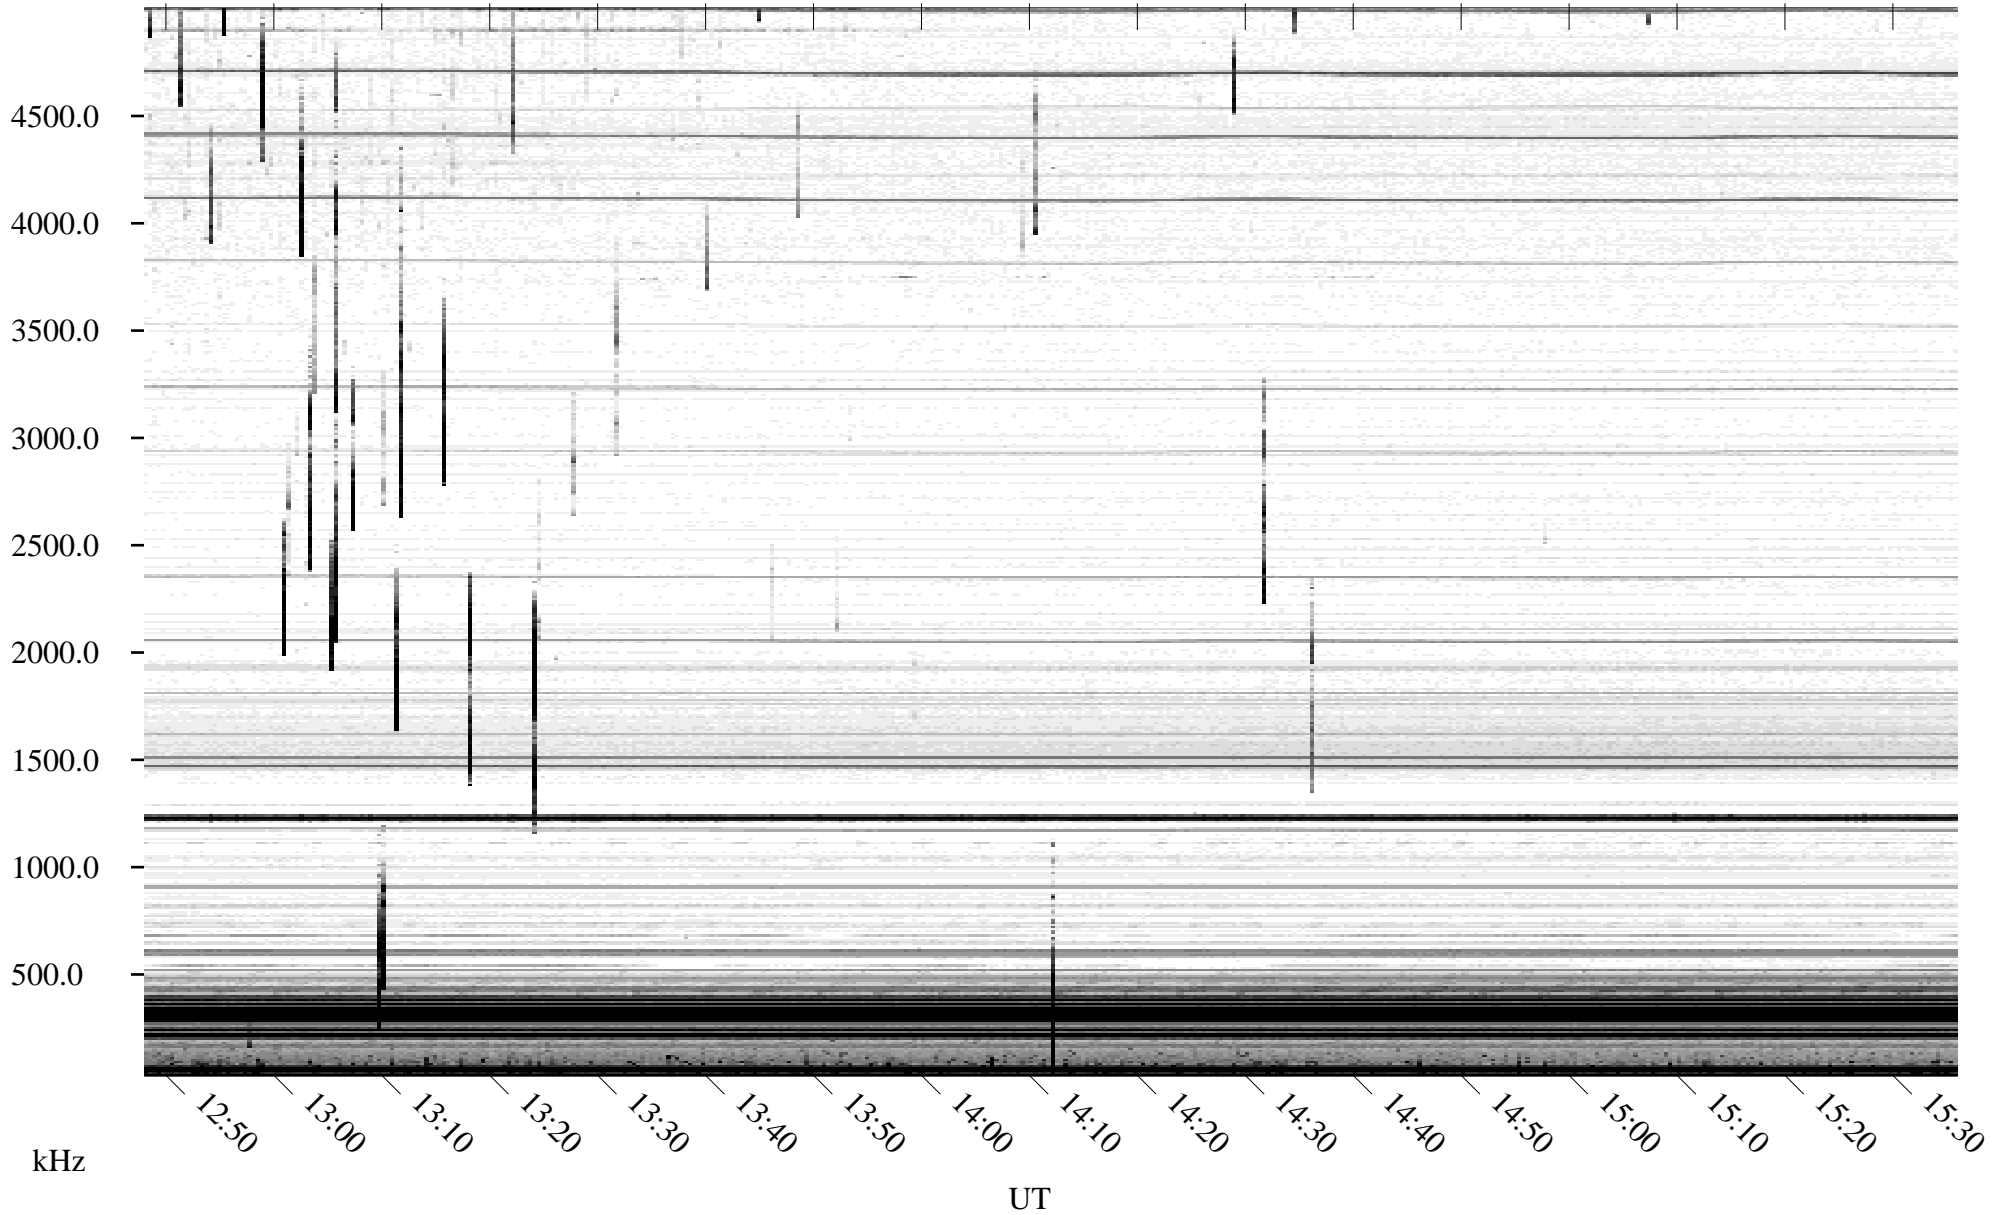

06/19/2010 Churchill, Manitoba

Linear Scale Black = 161 White = 15

ch10170l.r00SUm max_12

Page 1

06/19/2010 Churchill, Manitoba

Linear Scale Black = 161 White = 15

ch10170l.r00SUm max_12

Page 2

06/20/2010 Churchill, Manitoba

Linear Scale Black = 161 White = 15

ch10170l.r00SUm max_12

Page 3

06/20/2010 Churchill, Manitoba

Linear Scale Black = 161 White = 15

ch10170l.r00SUm max_12

Page 4

06/20/2010 Churchill, Manitoba

Linear Scale Black = 161 White = 15

ch10170l.r00SUm max_12

Page 5

06/20/2010 Churchill, Manitoba

Linear Scale Black = 161 White = 15

ch10170l.r00SUm max_12

Page 6

06/20/2010 Churchill, Manitoba

Linear Scale Black = 161 White = 15

ch10170l.r00SUm max_12

Page 7

06/20/2010 Churchill, Manitoba

Linear Scale Black = 161 White = 15

ch10170l.r00SUm max_12