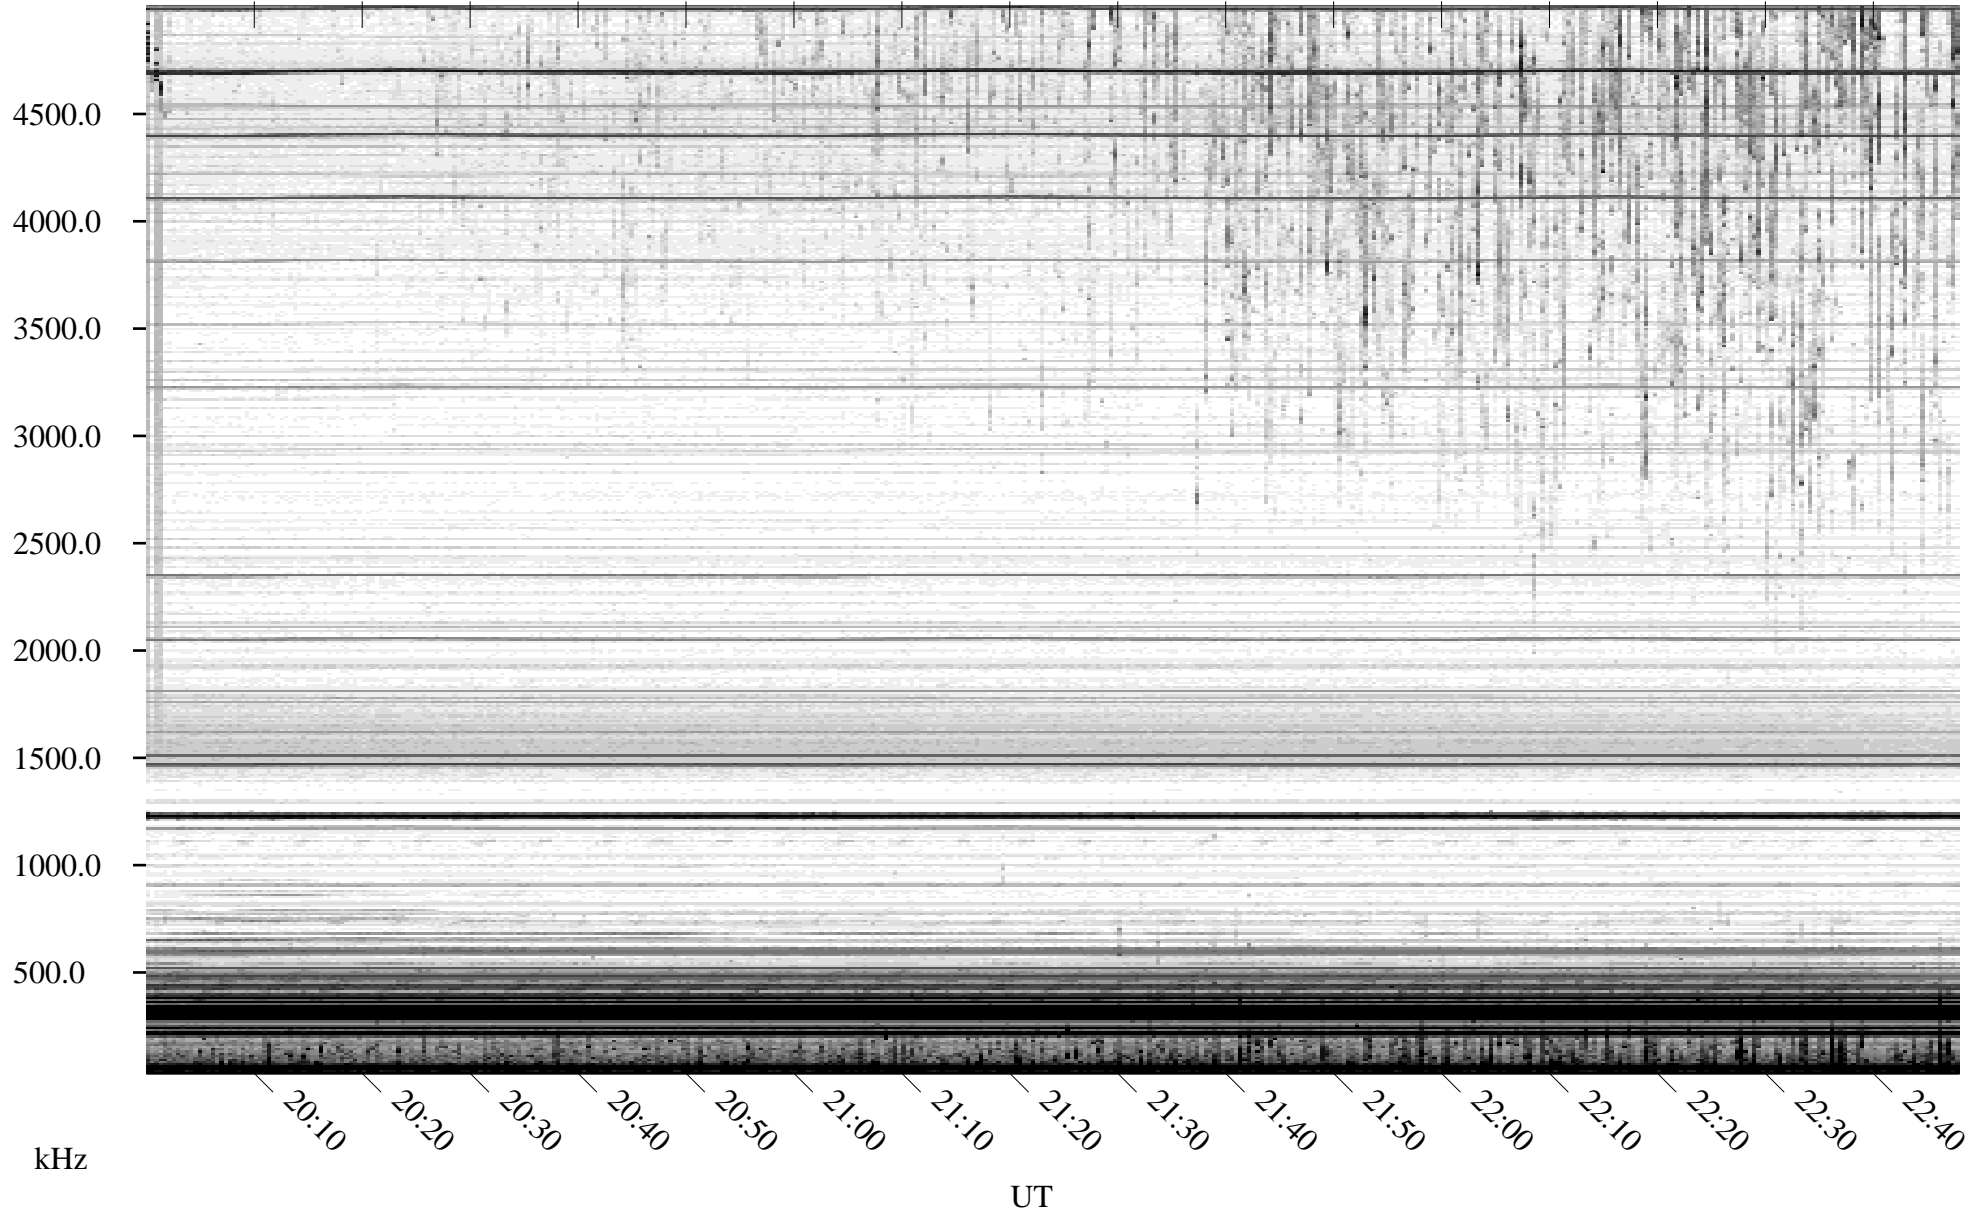

06/19/2010 Churchill, Manitoba

Linear Scale Black = 161 White = 15

ch10170l.r00SUm max_12

Page 1

06/19/2010 Churchill, Manitoba

Linear Scale Black = 161 White = 15

ch10170l.r00SUm max_12

Page 2

06/20/2010 Churchill, Manitoba

Linear Scale Black = 161 White = 15

ch10170l.r00SUm max_12

Page 3

06/20/2010 Churchill, Manitoba

Linear Scale Black = 161 White = 15

ch10170l.r00SUm max_12

Page 4

06/20/2010 Churchill, Manitoba

Linear Scale Black = 161 White = 15

ch10170l.r00SUm max_12

Page 5

06/20/2010 Churchill, Manitoba

Linear Scale Black = 161 White = 15

ch10170l.r00SUm max_12

Page 6

06/20/2010 Churchill, Manitoba

Linear Scale Black = 161 White = 15

ch10170l.r00SUm max_12

Page 7

06/20/2010 Churchill, Manitoba

Linear Scale Black = 161 White = 15

ch10170l.r00SUm max_12