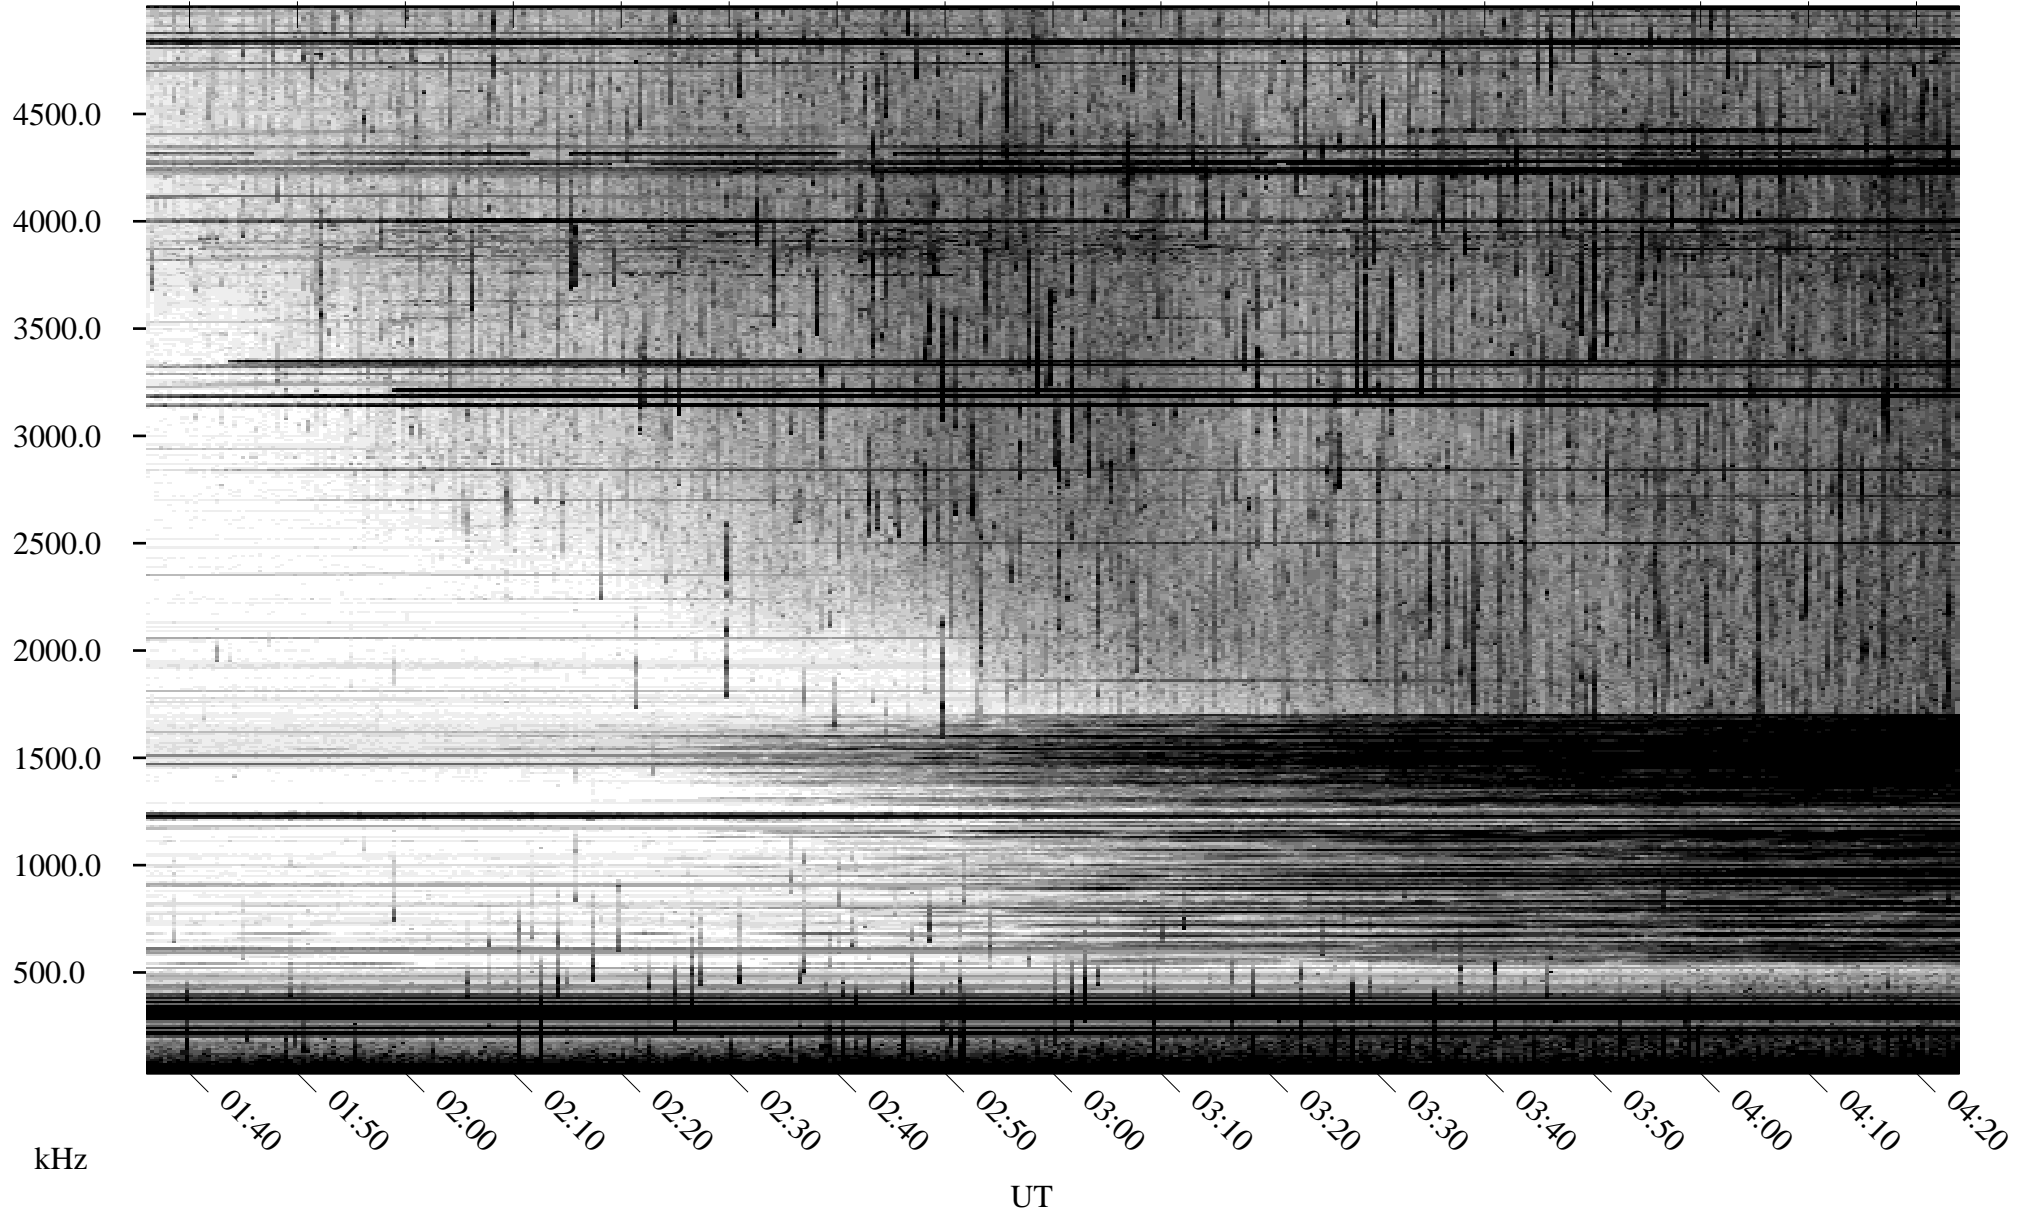

06/19/2010 Churchill, Manitoba

Linear Scale Black = 161 White = 15

ch10170l.r00SUm max_12

Page 1

06/19/2010 Churchill, Manitoba

Linear Scale Black = 161 White = 15

ch10170l.r00SUm max_12

Page 2

06/20/2010 Churchill, Manitoba

Linear Scale Black = 161 White = 15

ch10170l.r00SUm max_12

Page 3

06/20/2010 Churchill, Manitoba

Linear Scale Black = 161 White = 15

ch10170l.r00SUm max_12

Page 4

06/20/2010 Churchill, Manitoba

Linear Scale Black = 161 White = 15

ch10170l.r00SUm max_12

Page 5

06/20/2010 Churchill, Manitoba

Linear Scale Black = 161 White = 15

ch10170l.r00SUm max_12

Page 6

06/20/2010 Churchill, Manitoba

Linear Scale Black = 161 White = 15

ch10170l.r00SUm max_12

Page 7

06/20/2010 Churchill, Manitoba

Linear Scale Black = 161 White = 15

ch10170l.r00SUm max_12