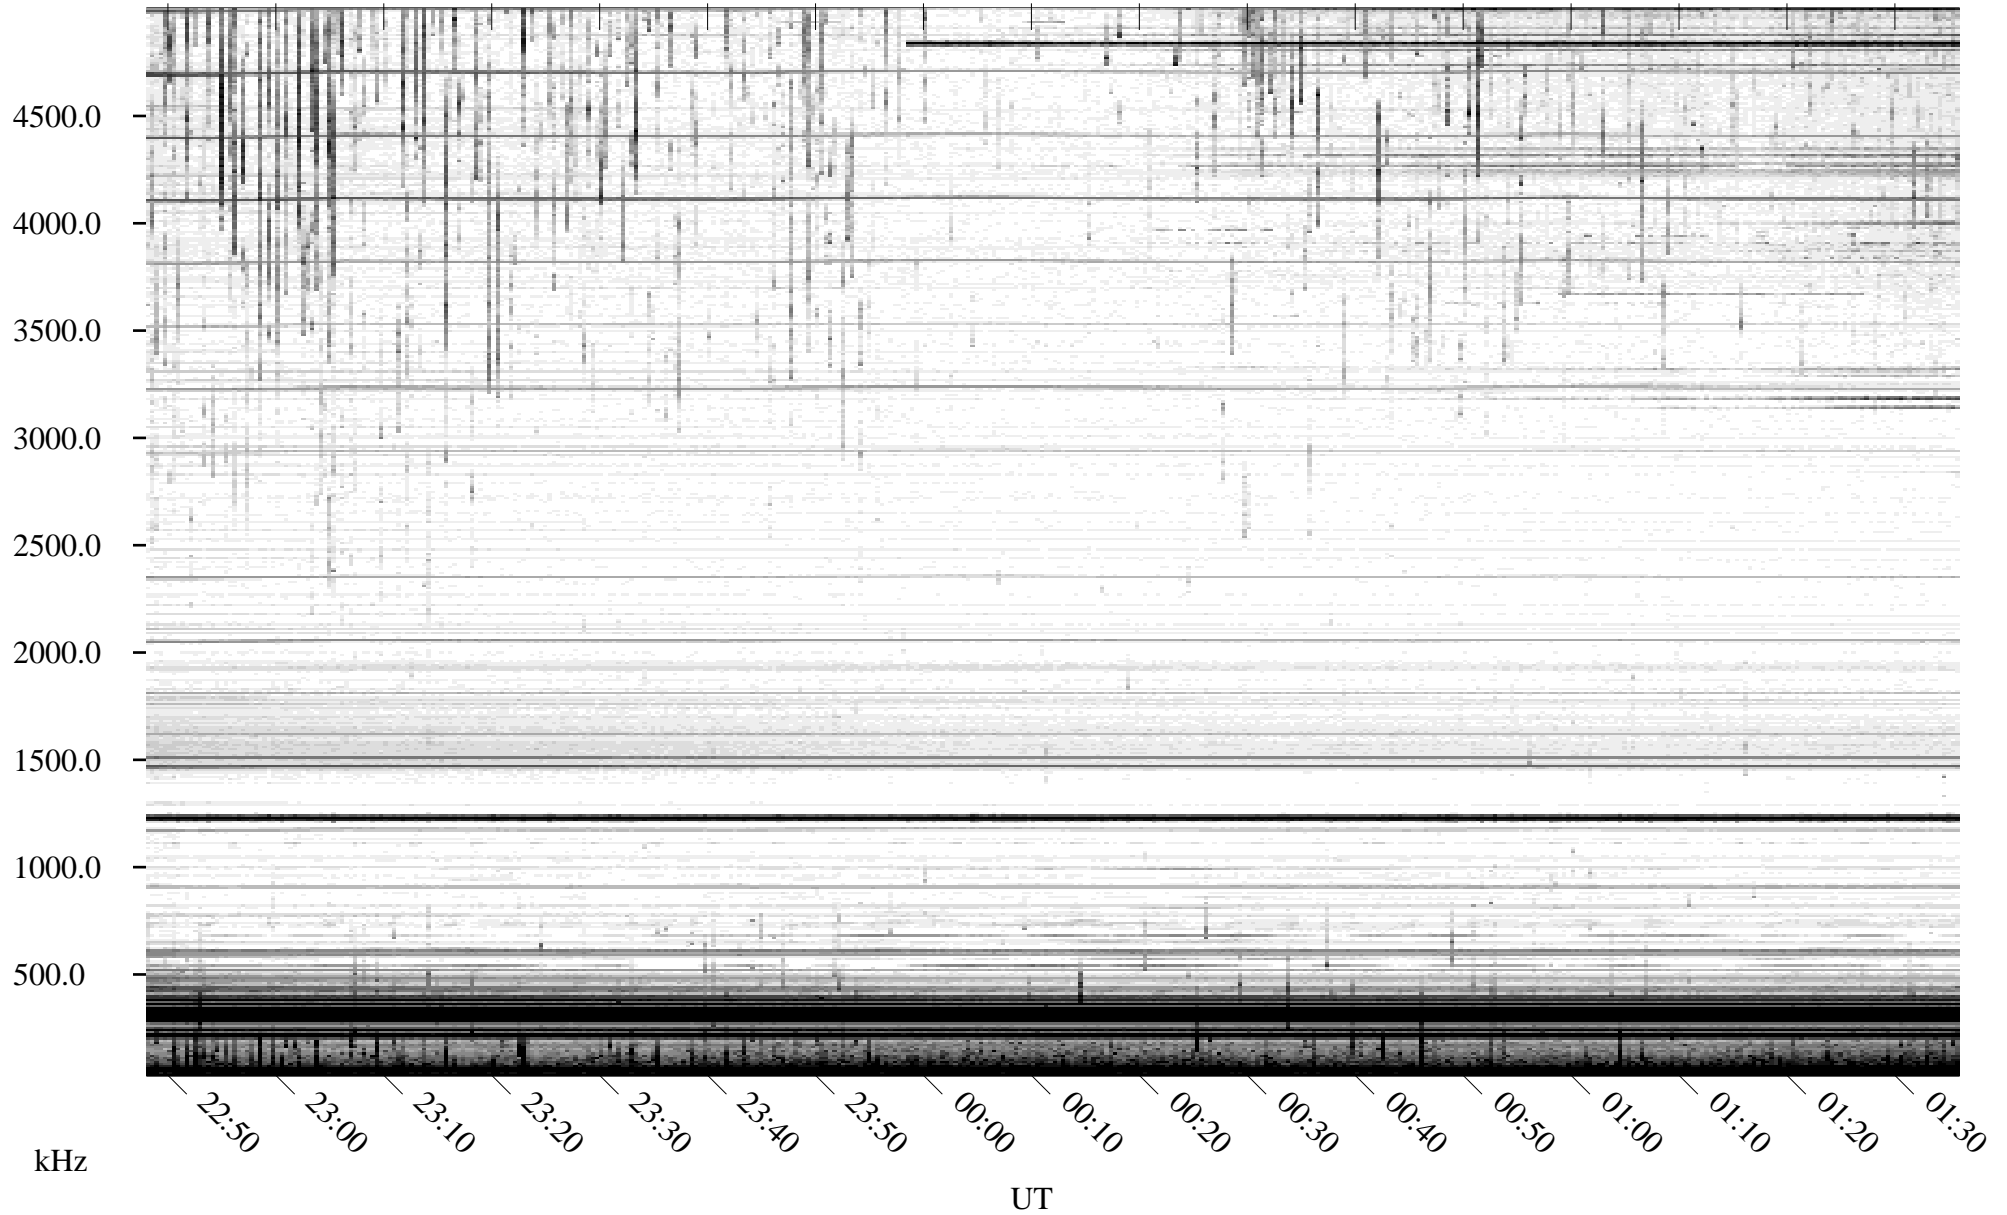

06/19/2010 Churchill, Manitoba

Linear Scale Black = 161 White = 15

ch10170l.r00SUm max_12

Page 1

06/19/2010 Churchill, Manitoba

Linear Scale Black = 161 White = 15

ch10170l.r00SUm max_12

Page 2

06/20/2010 Churchill, Manitoba

Linear Scale Black = 161 White = 15

ch10170l.r00SUm max_12

Page 3

06/20/2010 Churchill, Manitoba

Linear Scale Black = 161 White = 15

ch10170l.r00SUm max_12

Page 4

06/20/2010 Churchill, Manitoba

Linear Scale Black = 161 White = 15

ch10170l.r00SUm max_12

Page 5

06/20/2010 Churchill, Manitoba

Linear Scale Black = 161 White = 15

ch10170l.r00SUm max_12

Page 6

06/20/2010 Churchill, Manitoba

Linear Scale Black = 161 White = 15

ch10170l.r00SUm max_12

Page 7

06/20/2010 Churchill, Manitoba

Linear Scale Black = 161 White = 15

ch10170l.r00SUm max_12