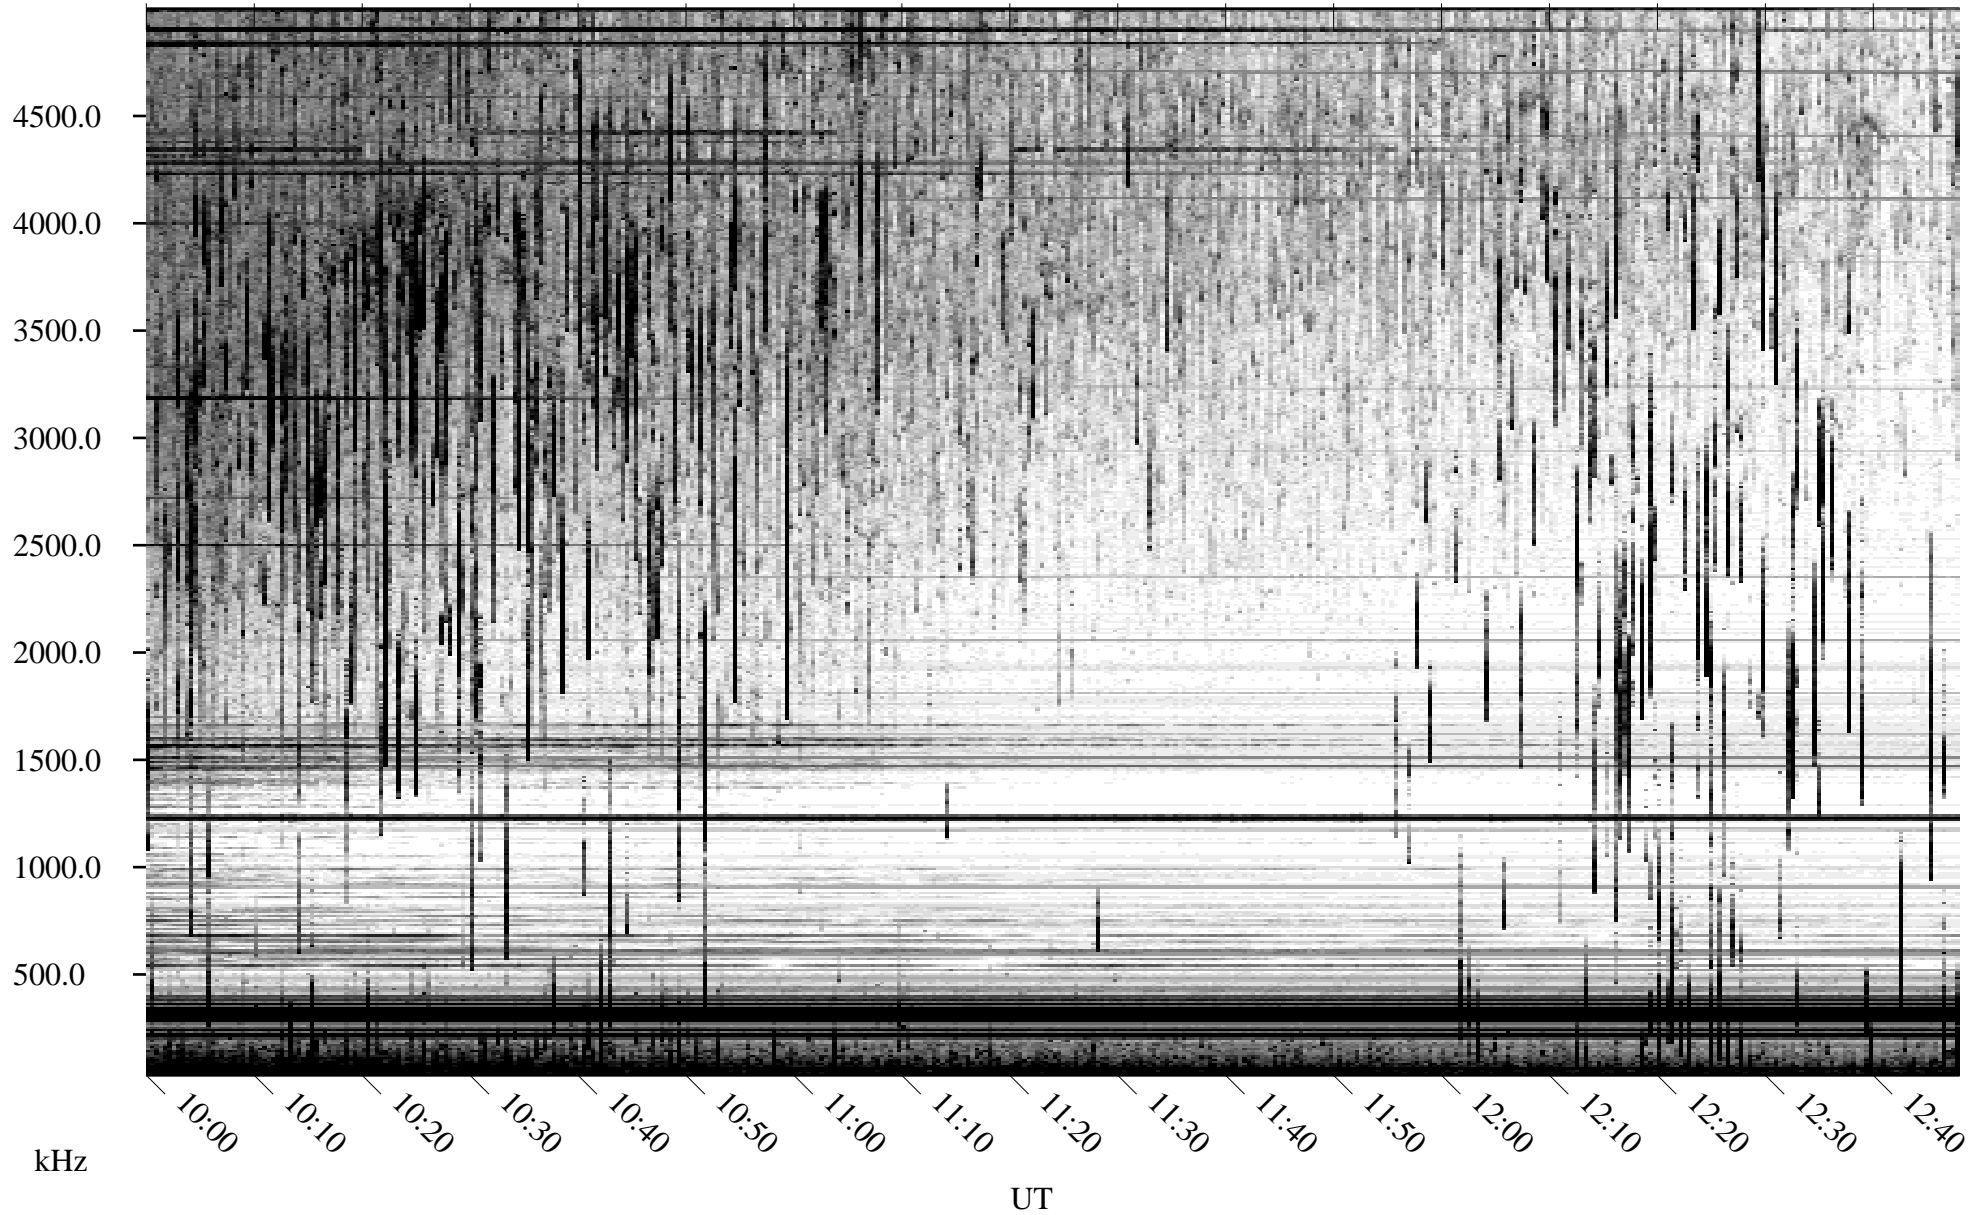

06/20/2010 Churchill, Manitoba

Linear Scale Black = 161 White = 15

ch101711.r00SUm max_12

Page 1

06/20/2010 Churchill, Manitoba

Linear Scale Black = 161 White = 15

ch101711.r00SUm max_12

Page 2

06/21/2010 Churchill, Manitoba

Linear Scale Black = 161 White = 15

ch101711.r00SUM max_12

Page 3

06/21/2010 Churchill, Manitoba

Linear Scale Black = 161 White = 15

ch101711.r00SUm max_12

Page 4

06/21/2010 Churchill, Manitoba

Linear Scale Black = 161 White = 15

ch101711.r00SUm max_12

Page 5

06/21/2010 Churchill, Manitoba

Linear Scale Black = 161 White = 15

ch101711.r00SUm max_12

Page 6

06/21/2010 Churchill, Manitoba

Linear Scale Black = 161 White = 15

ch101711.r00SUm max_12

Page 7

06/21/2010 Churchill, Manitoba

Linear Scale Black = 161 White = 15

ch101711.r00SUm max_12

Page 8