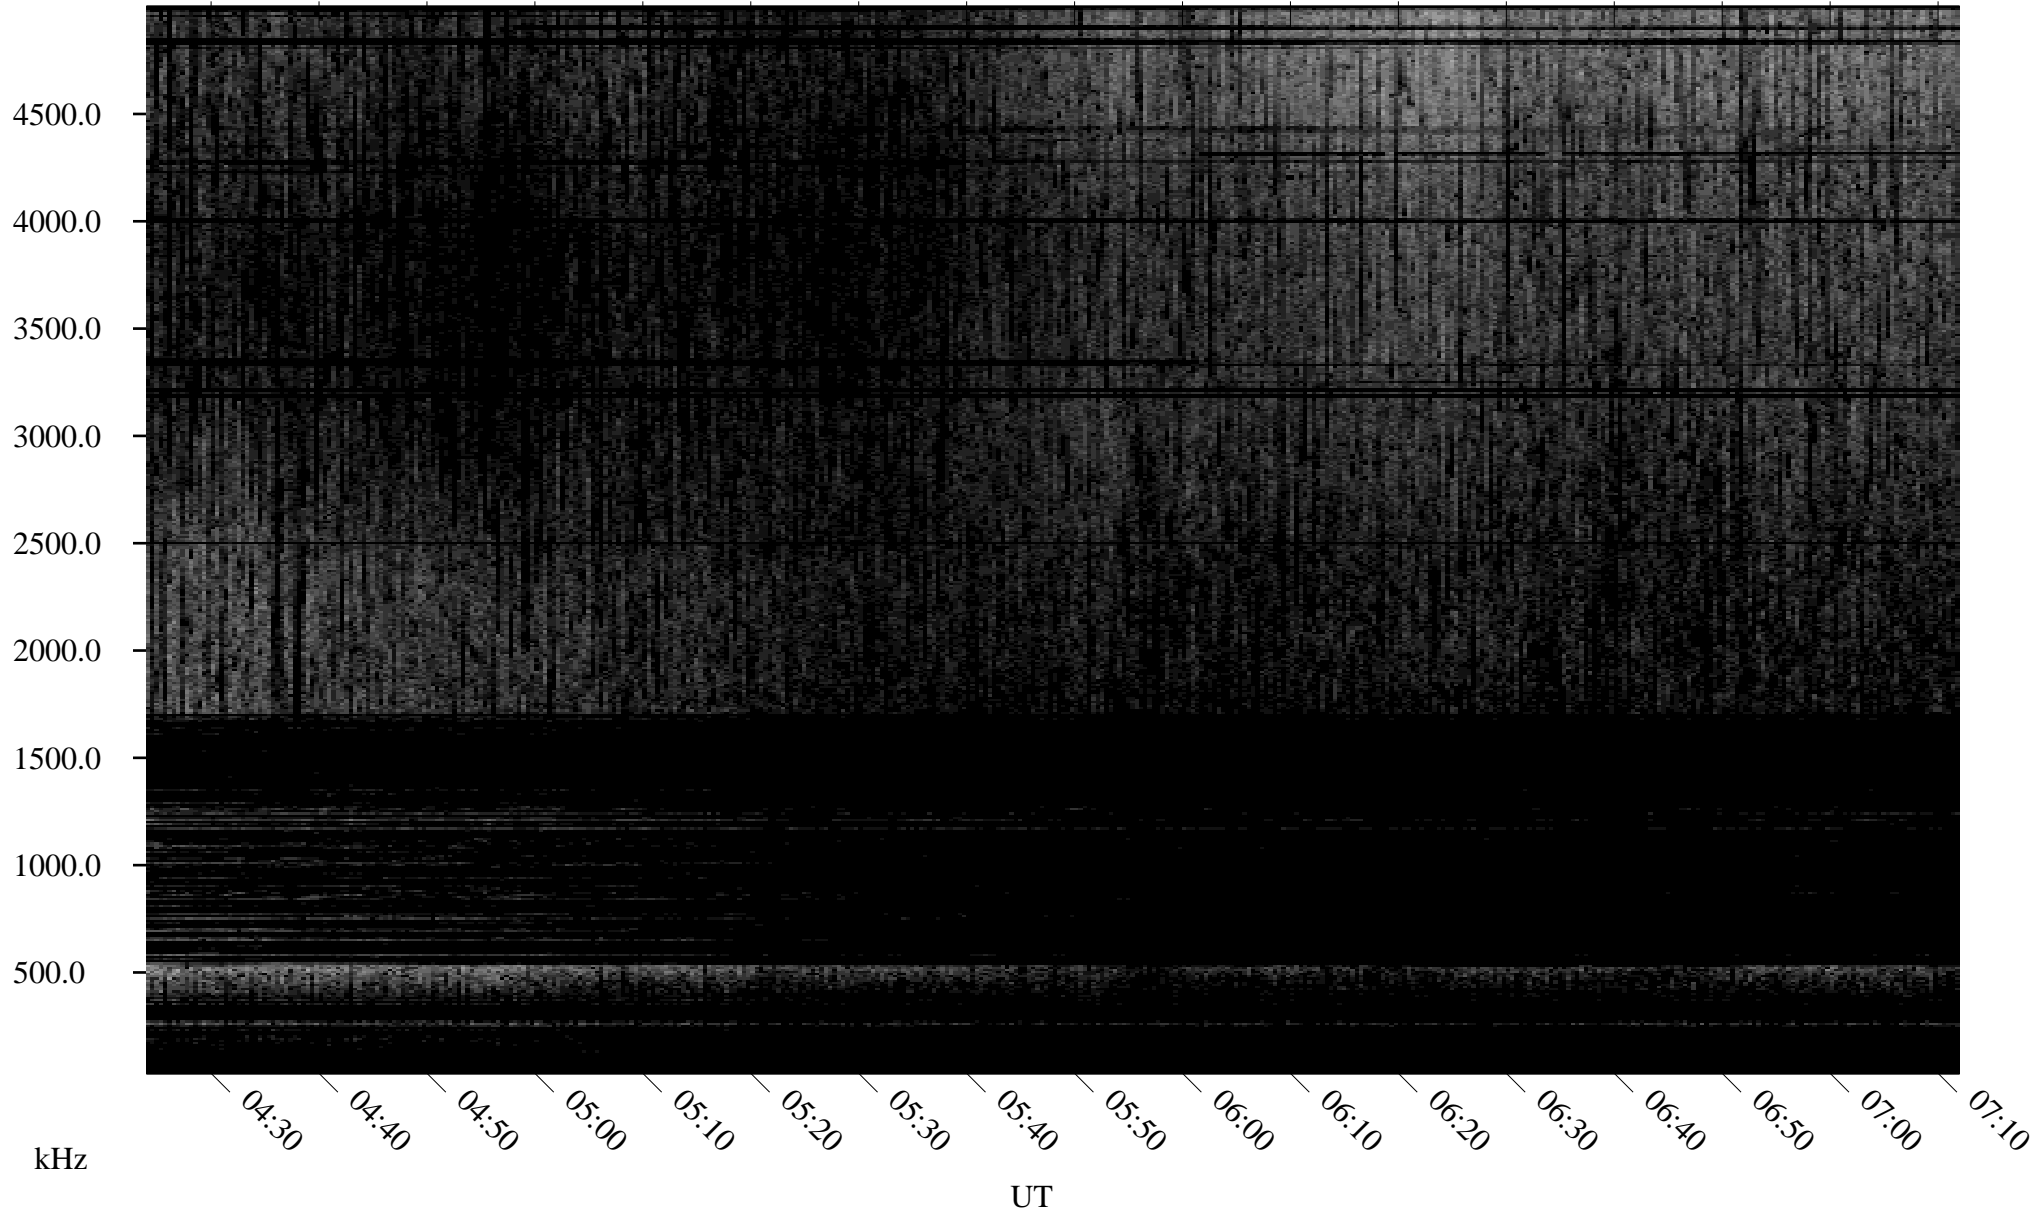

06/20/2010 Churchill, Manitoba

Linear Scale Black = 161 White = 15

ch101711.r00SUm max_12

Page 1

06/20/2010 Churchill, Manitoba

Linear Scale Black = 161 White = 15

ch101711.r00SUm max_12

Page 2

06/21/2010 Churchill, Manitoba

Linear Scale Black = 161 White = 15

ch101711.r00SUM max_12

Page 3

06/21/2010 Churchill, Manitoba

Linear Scale Black = 161 White = 15

ch101711.r00SUm max_12

Page 4

06/21/2010 Churchill, Manitoba

Linear Scale Black = 161 White = 15

ch101711.r00SUm max_12

Page 5

06/21/2010 Churchill, Manitoba

Linear Scale Black = 161 White = 15

ch101711.r00SUm max_12

Page 6

06/21/2010 Churchill, Manitoba

Linear Scale Black = 161 White = 15

ch101711.r00SUm max_12

Page 7

06/21/2010 Churchill, Manitoba

Linear Scale Black = 161 White = 15

ch101711.r00SUm max_12

Page 8