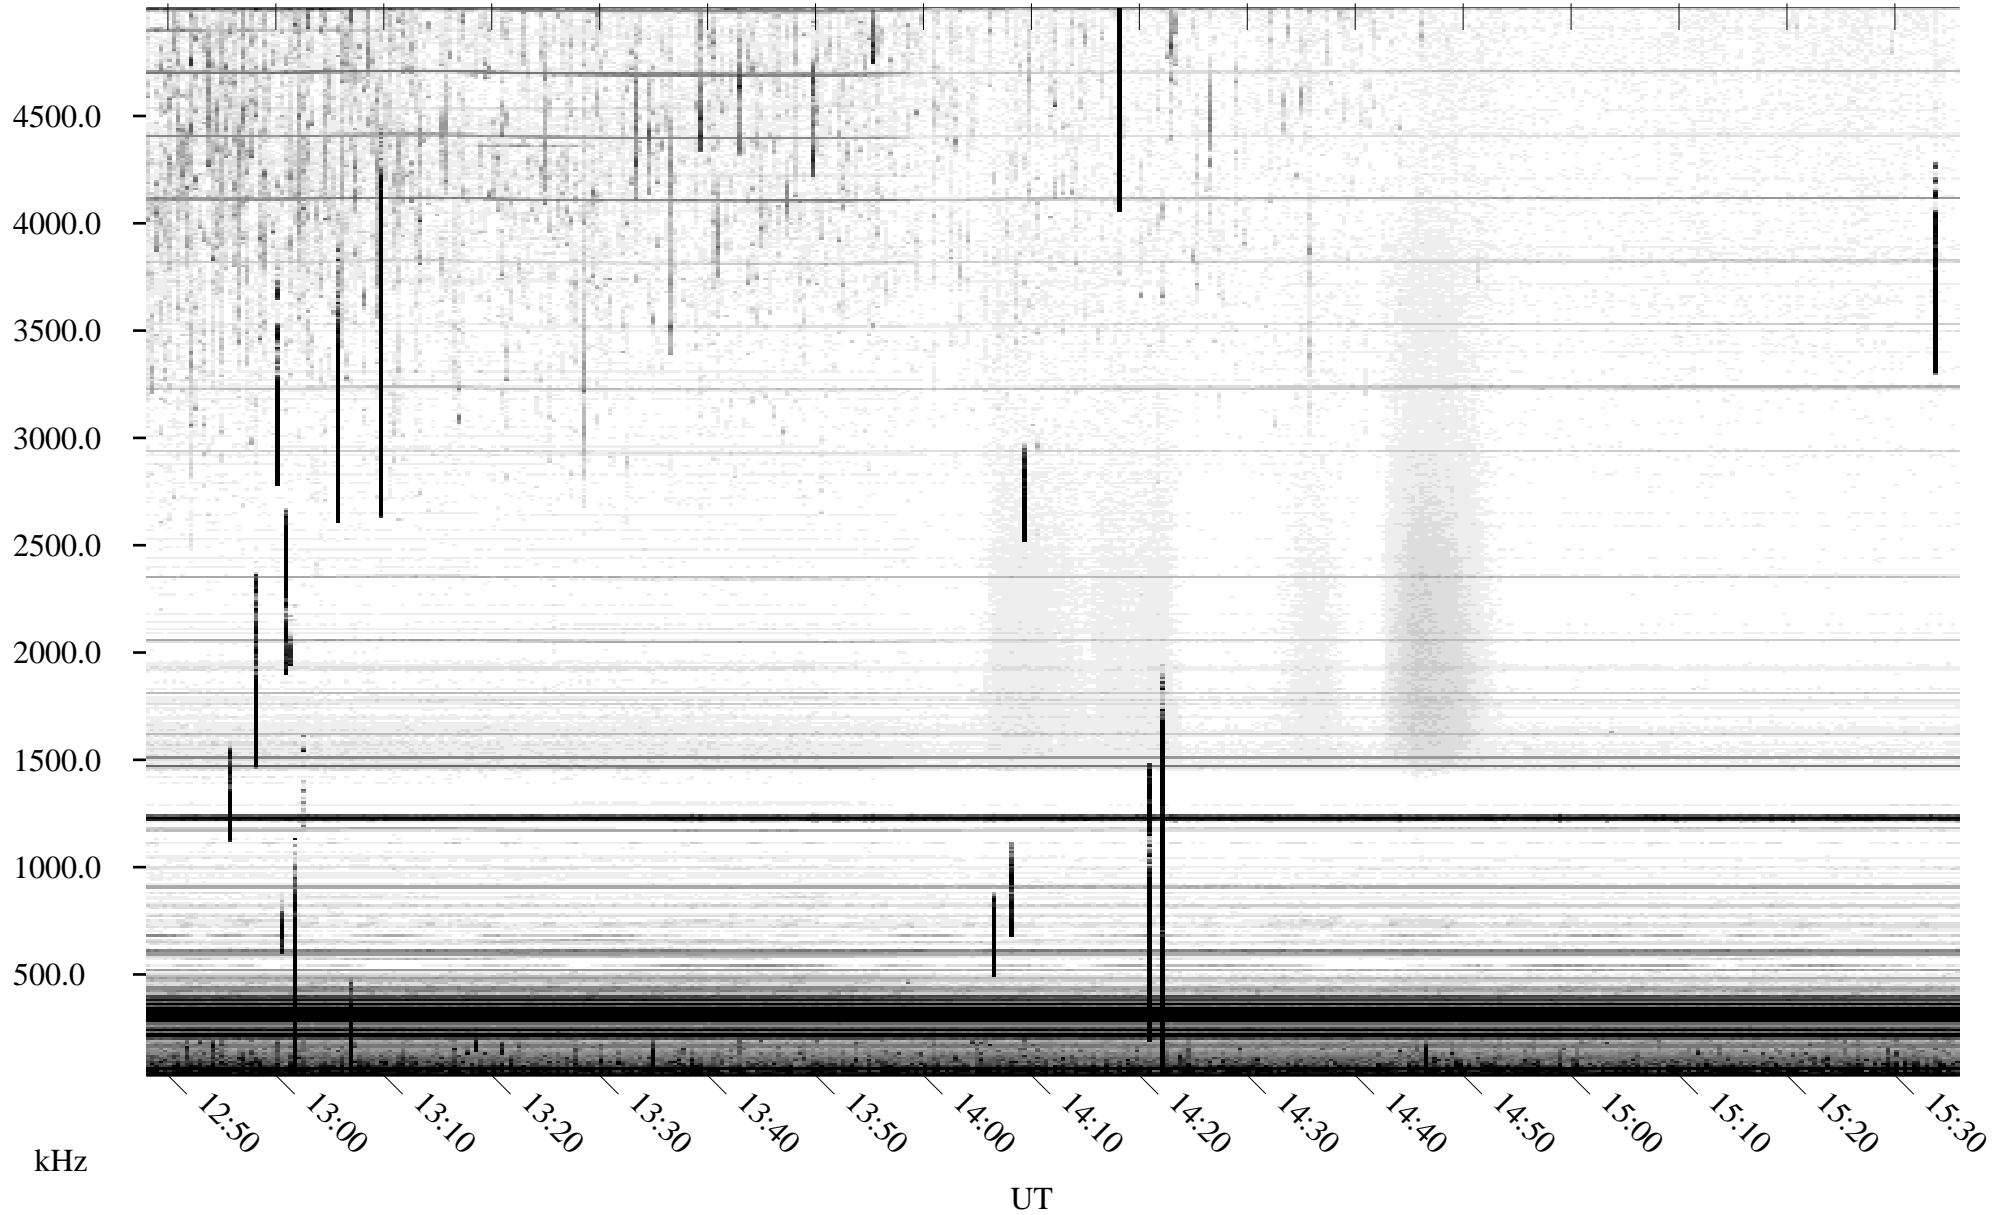

06/20/2010 Churchill, Manitoba

Linear Scale Black = 161 White = 15

ch101711.r00SUm max_12

Page 1

06/20/2010 Churchill, Manitoba

Linear Scale Black = 161 White = 15

ch101711.r00SUm max_12

Page 2

06/21/2010 Churchill, Manitoba

Linear Scale Black = 161 White = 15

ch101711.r00SUM max_12

Page 3

06/21/2010 Churchill, Manitoba

Linear Scale Black = 161 White = 15

ch101711.r00SUm max_12

Page 4

06/21/2010 Churchill, Manitoba

Linear Scale Black = 161 White = 15

ch101711.r00SUm max_12

Page 5

06/21/2010 Churchill, Manitoba

Linear Scale Black = 161 White = 15

ch101711.r00SUm max_12

Page 6

06/21/2010 Churchill, Manitoba

Linear Scale Black = 161 White = 15

ch101711.r00SUm max_12

Page 7

06/21/2010 Churchill, Manitoba

Linear Scale Black = 161 White = 15

ch101711.r00SUm max_12

Page 8