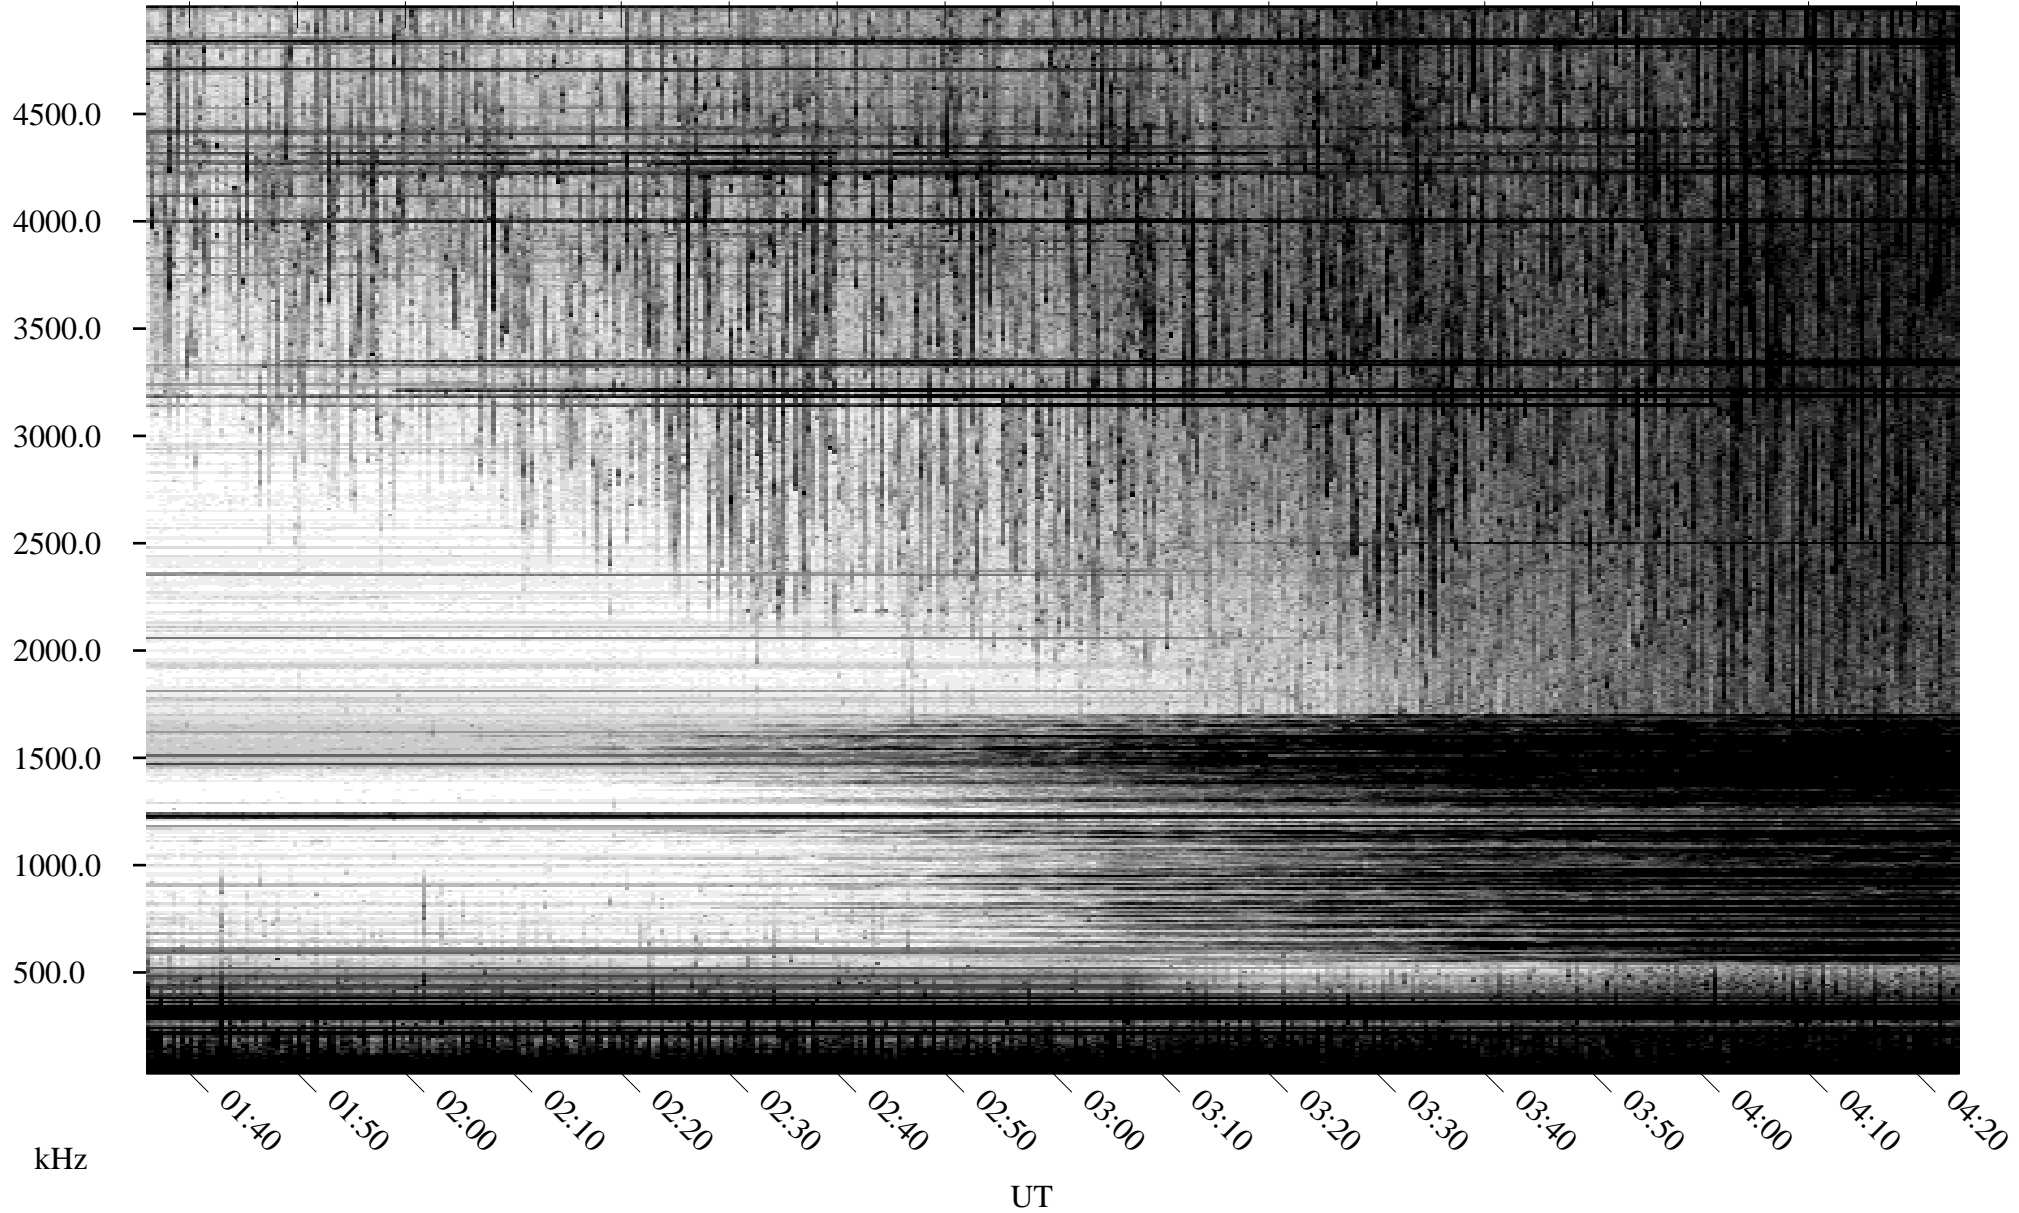

06/20/2010 Churchill, Manitoba

Linear Scale Black = 161 White = 15

ch101711.r00SUm max_12

Page 1

06/20/2010 Churchill, Manitoba

Linear Scale Black = 161 White = 15

ch101711.r00SUm max_12

Page 2

06/21/2010 Churchill, Manitoba

Linear Scale Black = 161 White = 15

ch101711.r00SUM max_12

Page 3

06/21/2010 Churchill, Manitoba

Linear Scale Black = 161 White = 15

ch101711.r00SUm max_12

Page 4

06/21/2010 Churchill, Manitoba

Linear Scale Black = 161 White = 15

ch101711.r00SUm max_12

Page 5

06/21/2010 Churchill, Manitoba

Linear Scale Black = 161 White = 15

ch101711.r00SUm max_12

Page 6

06/21/2010 Churchill, Manitoba

Linear Scale Black = 161 White = 15

ch101711.r00SUm max_12

Page 7

06/21/2010 Churchill, Manitoba

Linear Scale Black = 161 White = 15

ch101711.r00SUm max_12

Page 8