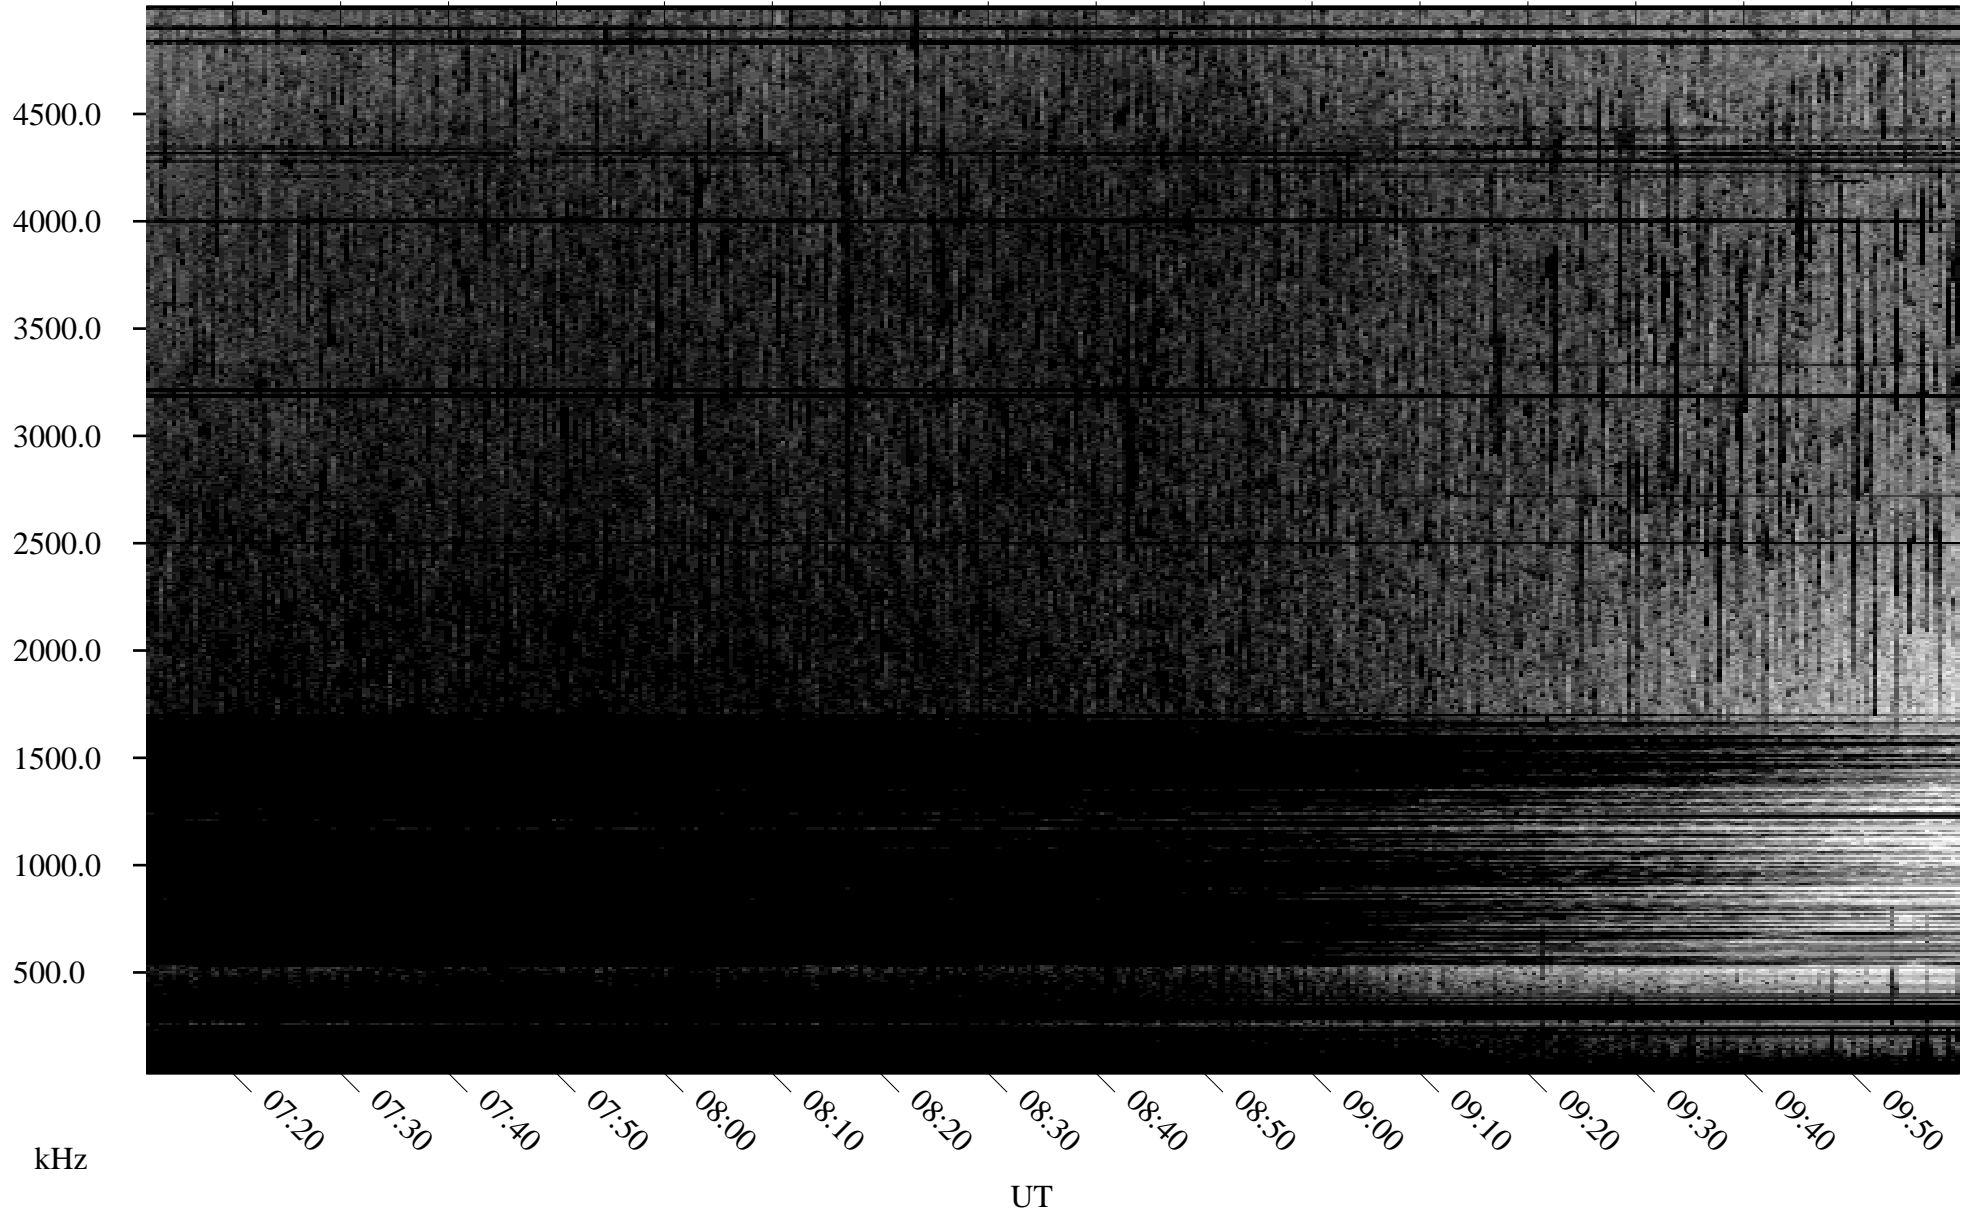

06/20/2010 Churchill, Manitoba

Linear Scale Black = 161 White = 15

ch101711.r00SUm max_12

Page 1

06/20/2010 Churchill, Manitoba

Linear Scale Black = 161 White = 15

ch101711.r00SUm max_12

Page 2

06/21/2010 Churchill, Manitoba

Linear Scale Black = 161 White = 15

ch101711.r00SUM max_12

Page 3

06/21/2010 Churchill, Manitoba

Linear Scale Black = 161 White = 15

ch101711.r00SUm max_12

Page 4

06/21/2010 Churchill, Manitoba

Linear Scale Black = 161 White = 15

ch101711.r00SUm max_12

Page 5

06/21/2010 Churchill, Manitoba

Linear Scale Black = 161 White = 15

ch101711.r00SUm max_12

Page 6

06/21/2010 Churchill, Manitoba

Linear Scale Black = 161 White = 15

ch101711.r00SUm max_12

Page 7

06/21/2010 Churchill, Manitoba

Linear Scale Black = 161 White = 15

ch101711.r00SUm max_12

Page 8