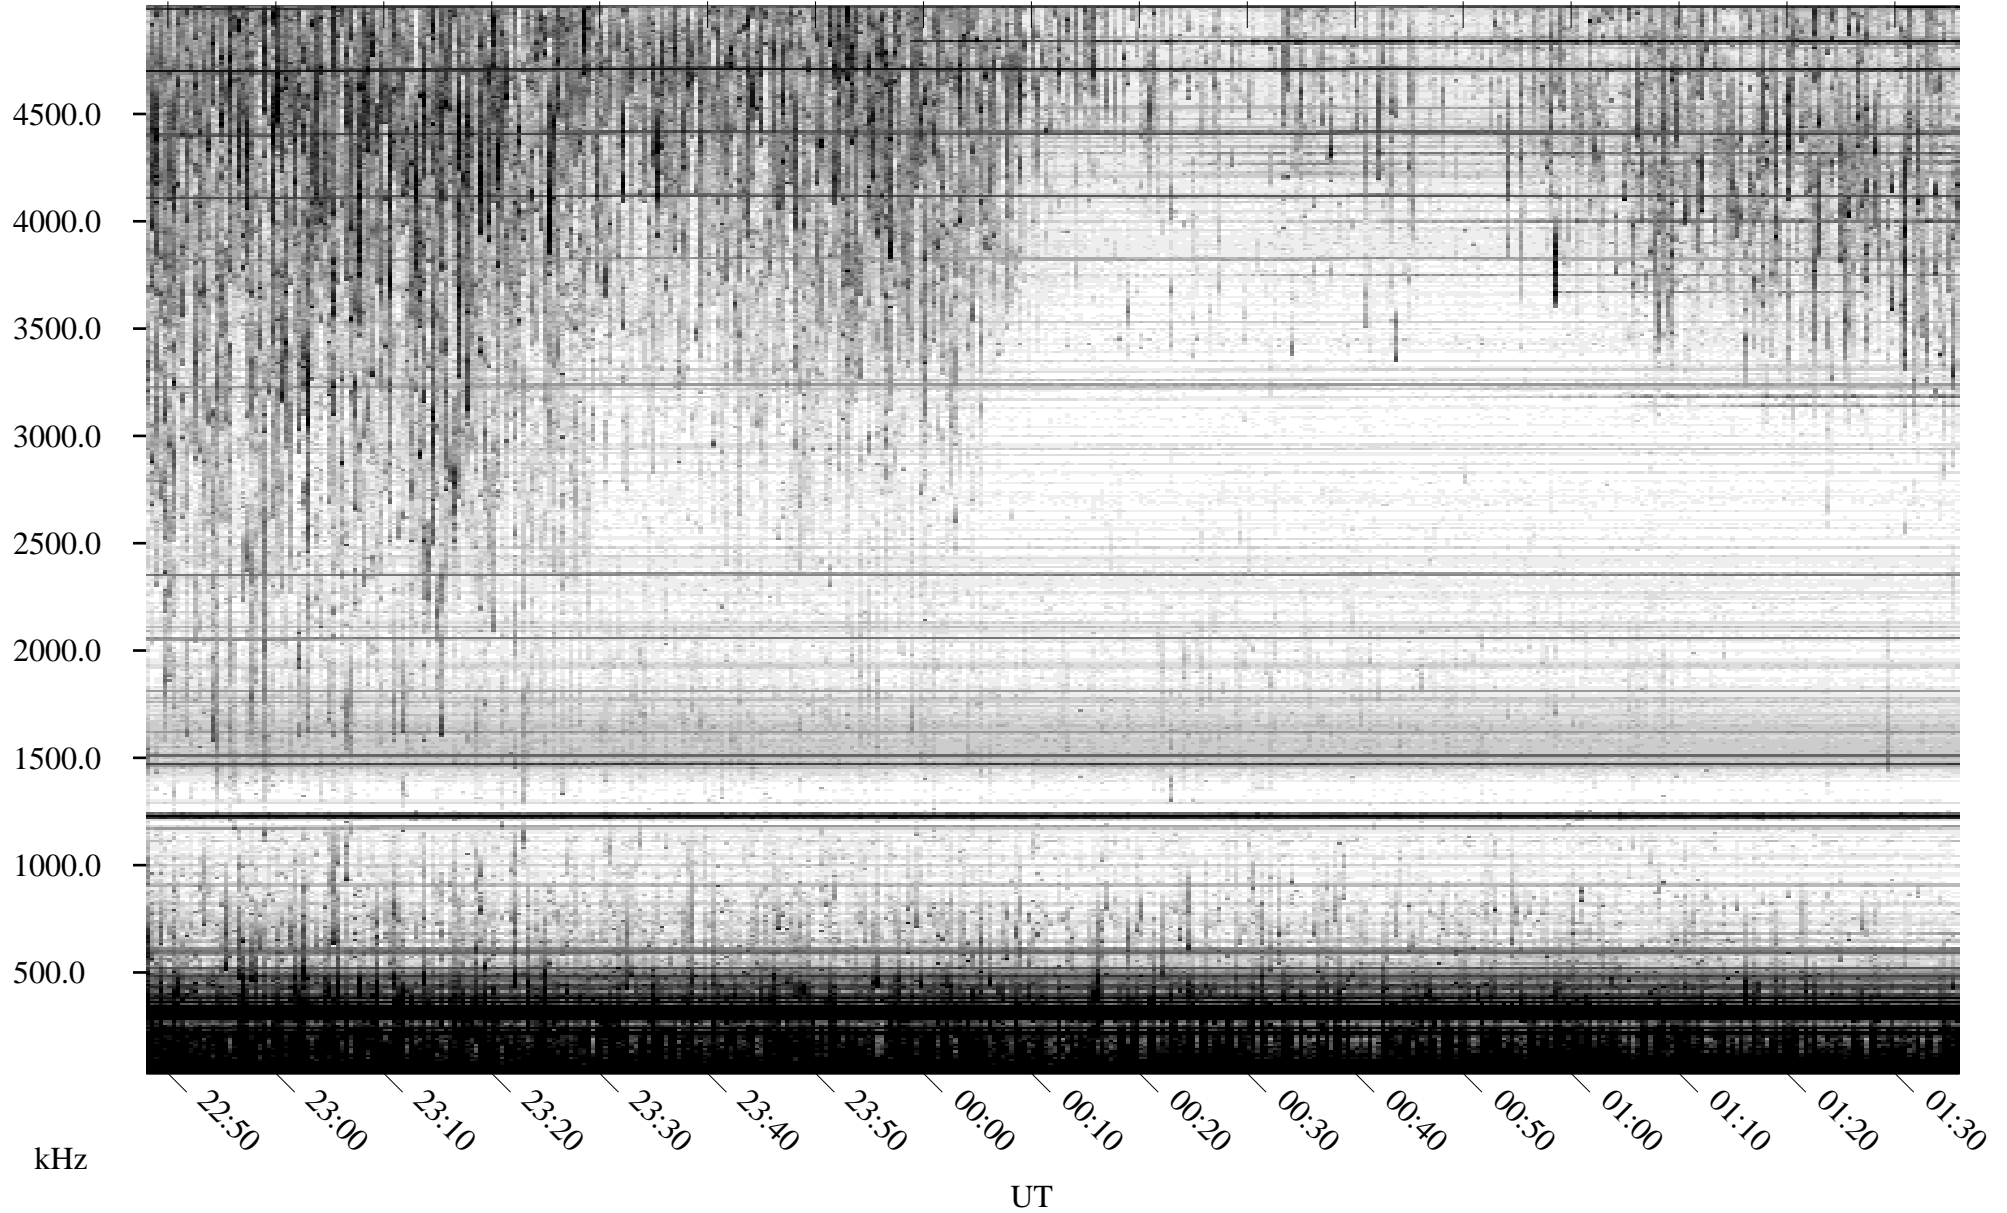

06/20/2010 Churchill, Manitoba

Linear Scale Black = 161 White = 15

ch101711.r00SUm max_12

Page 1

06/20/2010 Churchill, Manitoba

Linear Scale Black = 161 White = 15

ch101711.r00SUm max_12

Page 2

06/21/2010 Churchill, Manitoba

Linear Scale Black = 161 White = 15

ch101711.r00SUM max_12

Page 3

06/21/2010 Churchill, Manitoba

Linear Scale Black = 161 White = 15

ch101711.r00SUm max_12

Page 4

06/21/2010 Churchill, Manitoba

Linear Scale Black = 161 White = 15

ch101711.r00SUm max_12

Page 5

06/21/2010 Churchill, Manitoba

Linear Scale Black = 161 White = 15

ch101711.r00SUm max_12

Page 6

06/21/2010 Churchill, Manitoba

Linear Scale Black = 161 White = 15

ch101711.r00SUm max_12

Page 7

06/21/2010 Churchill, Manitoba

Linear Scale Black = 161 White = 15

ch101711.r00SUm max_12

Page 8