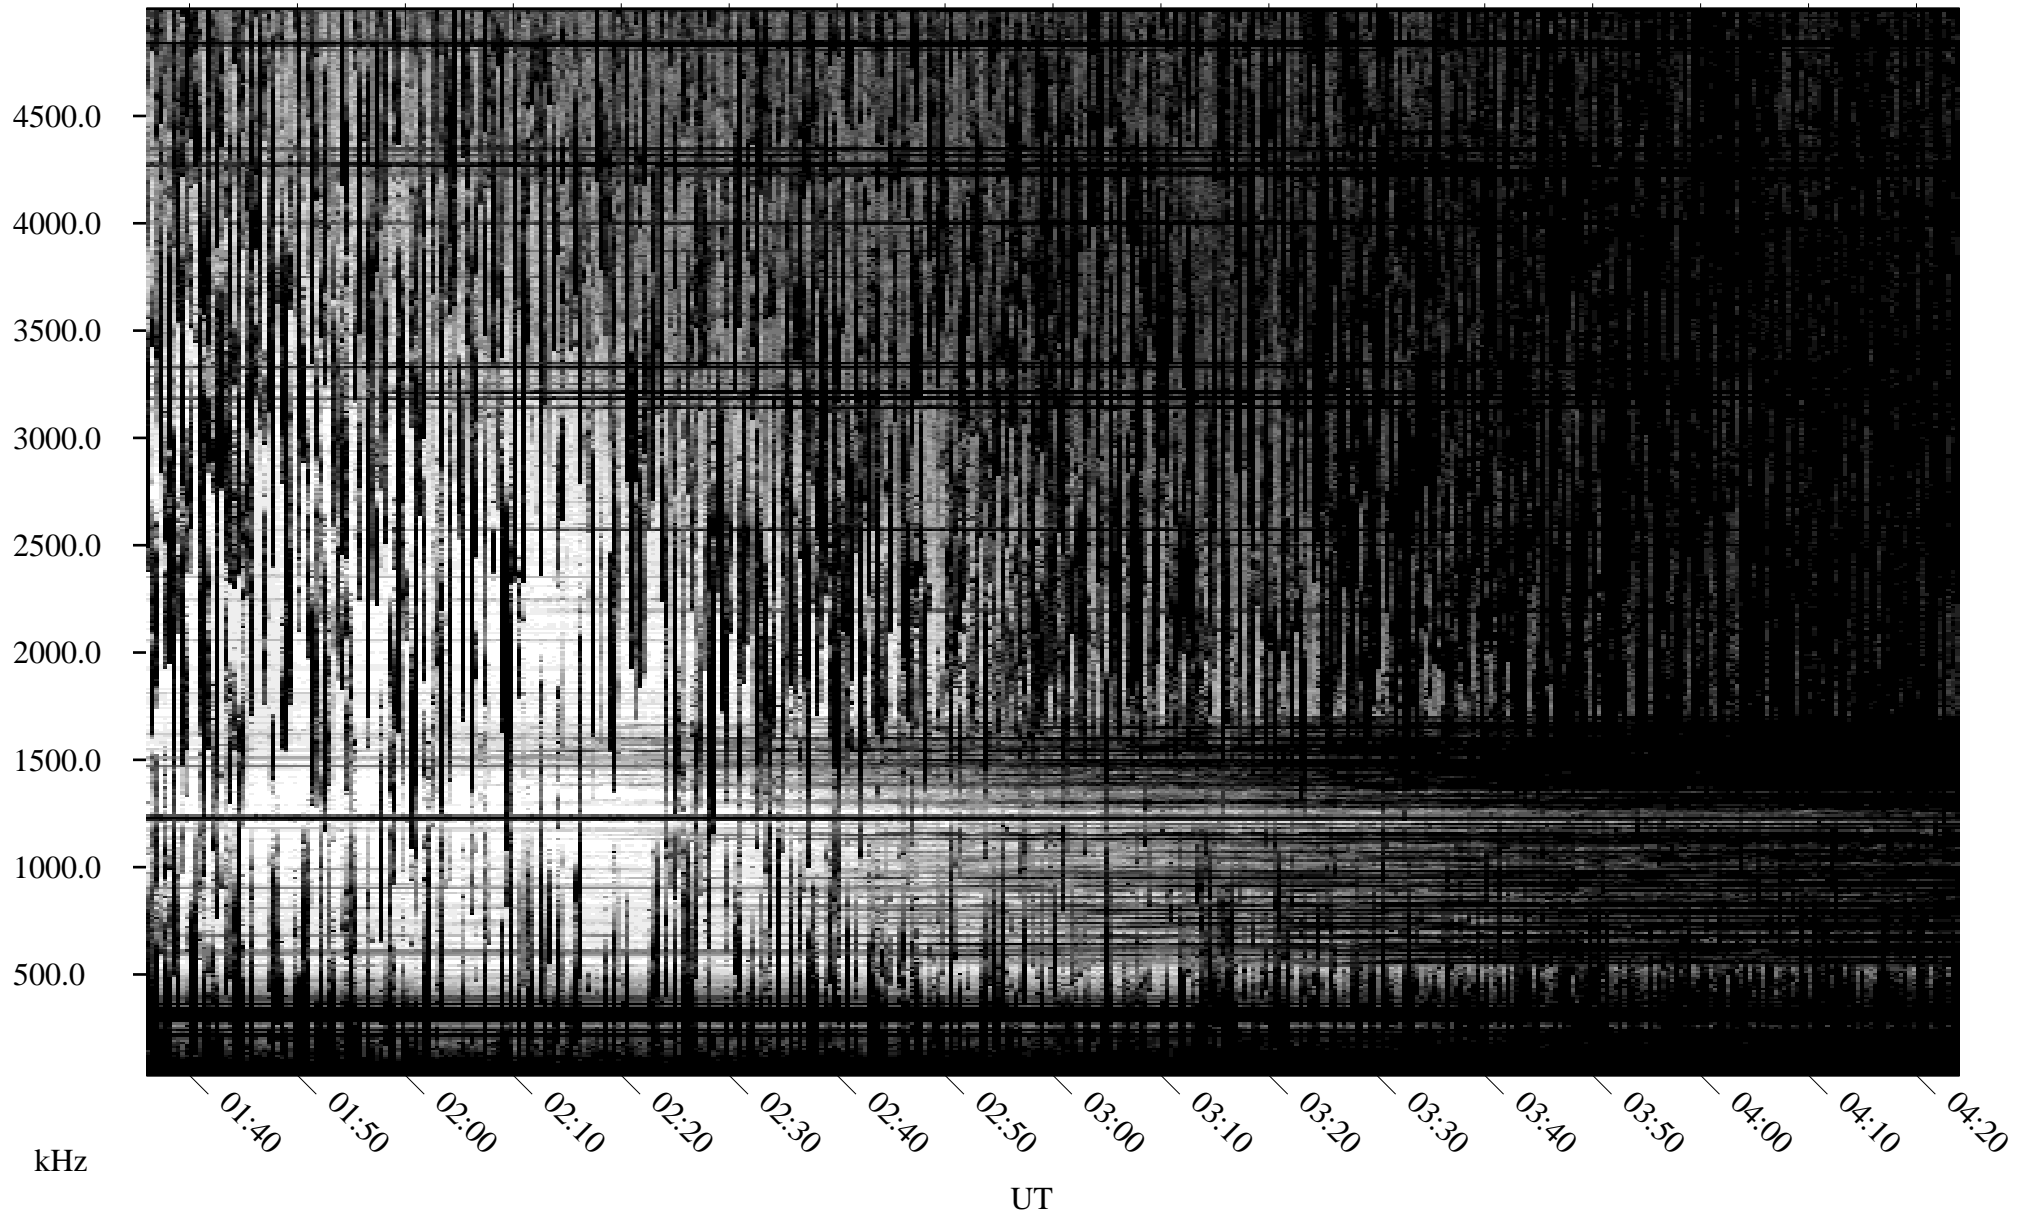

# 06/21/2010 Churchill, Manitoba

Linear Scale    Black = 161    White = 15

ch10172l.r00SUm max\_12

Page 1

# 06/21/2010 Churchill, Manitoba

Linear Scale    Black = 161    White = 15

ch10172l.r00SUm max\_12

Page 2

# 06/22/2010 Churchill, Manitoba

Linear Scale    Black = 161    White = 15

ch10172l.r00SUm max\_12

Page 3

# 06/22/2010 Churchill, Manitoba

Linear Scale    Black = 161    White = 15

ch10172l.r00SUm max\_12

Page 4