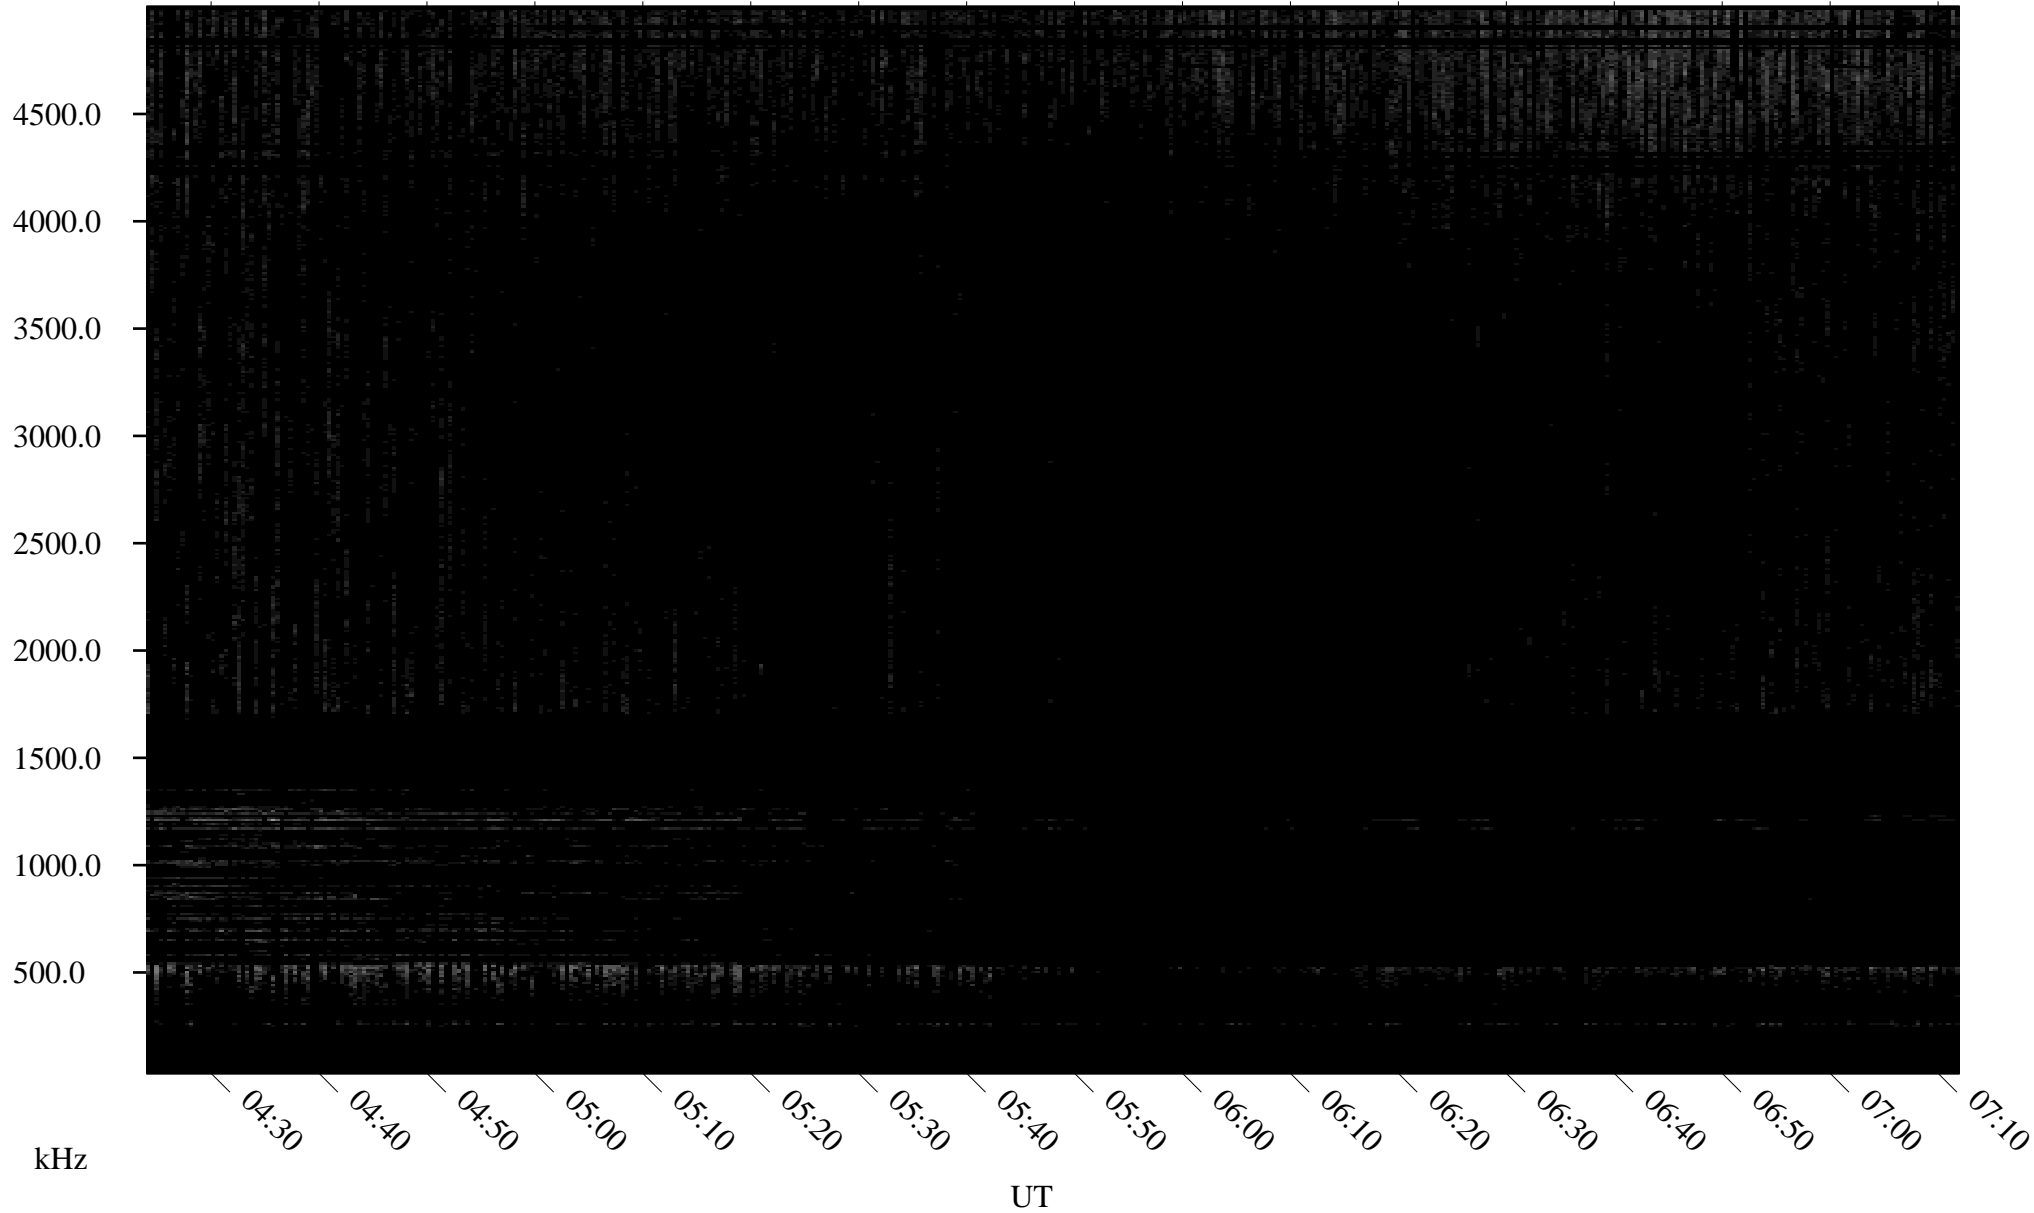

# 06/21/2010 Churchill, Manitoba

Linear Scale    Black = 161    White = 15

ch10172l.r00SUm max\_12

Page 2

# 06/22/2010 Churchill, Manitoba

Linear Scale    Black = 161    White = 15

ch10172l.r00SUm max\_12

Page 3

# 06/22/2010 Churchill, Manitoba

Linear Scale    Black = 161    White = 15

ch10172l.r00SUm max\_12

Page 4

# 06/22/2010 Churchill, Manitoba

Linear Scale    Black = 161    White = 15

ch10172l.r00SUm max\_12

Page 5