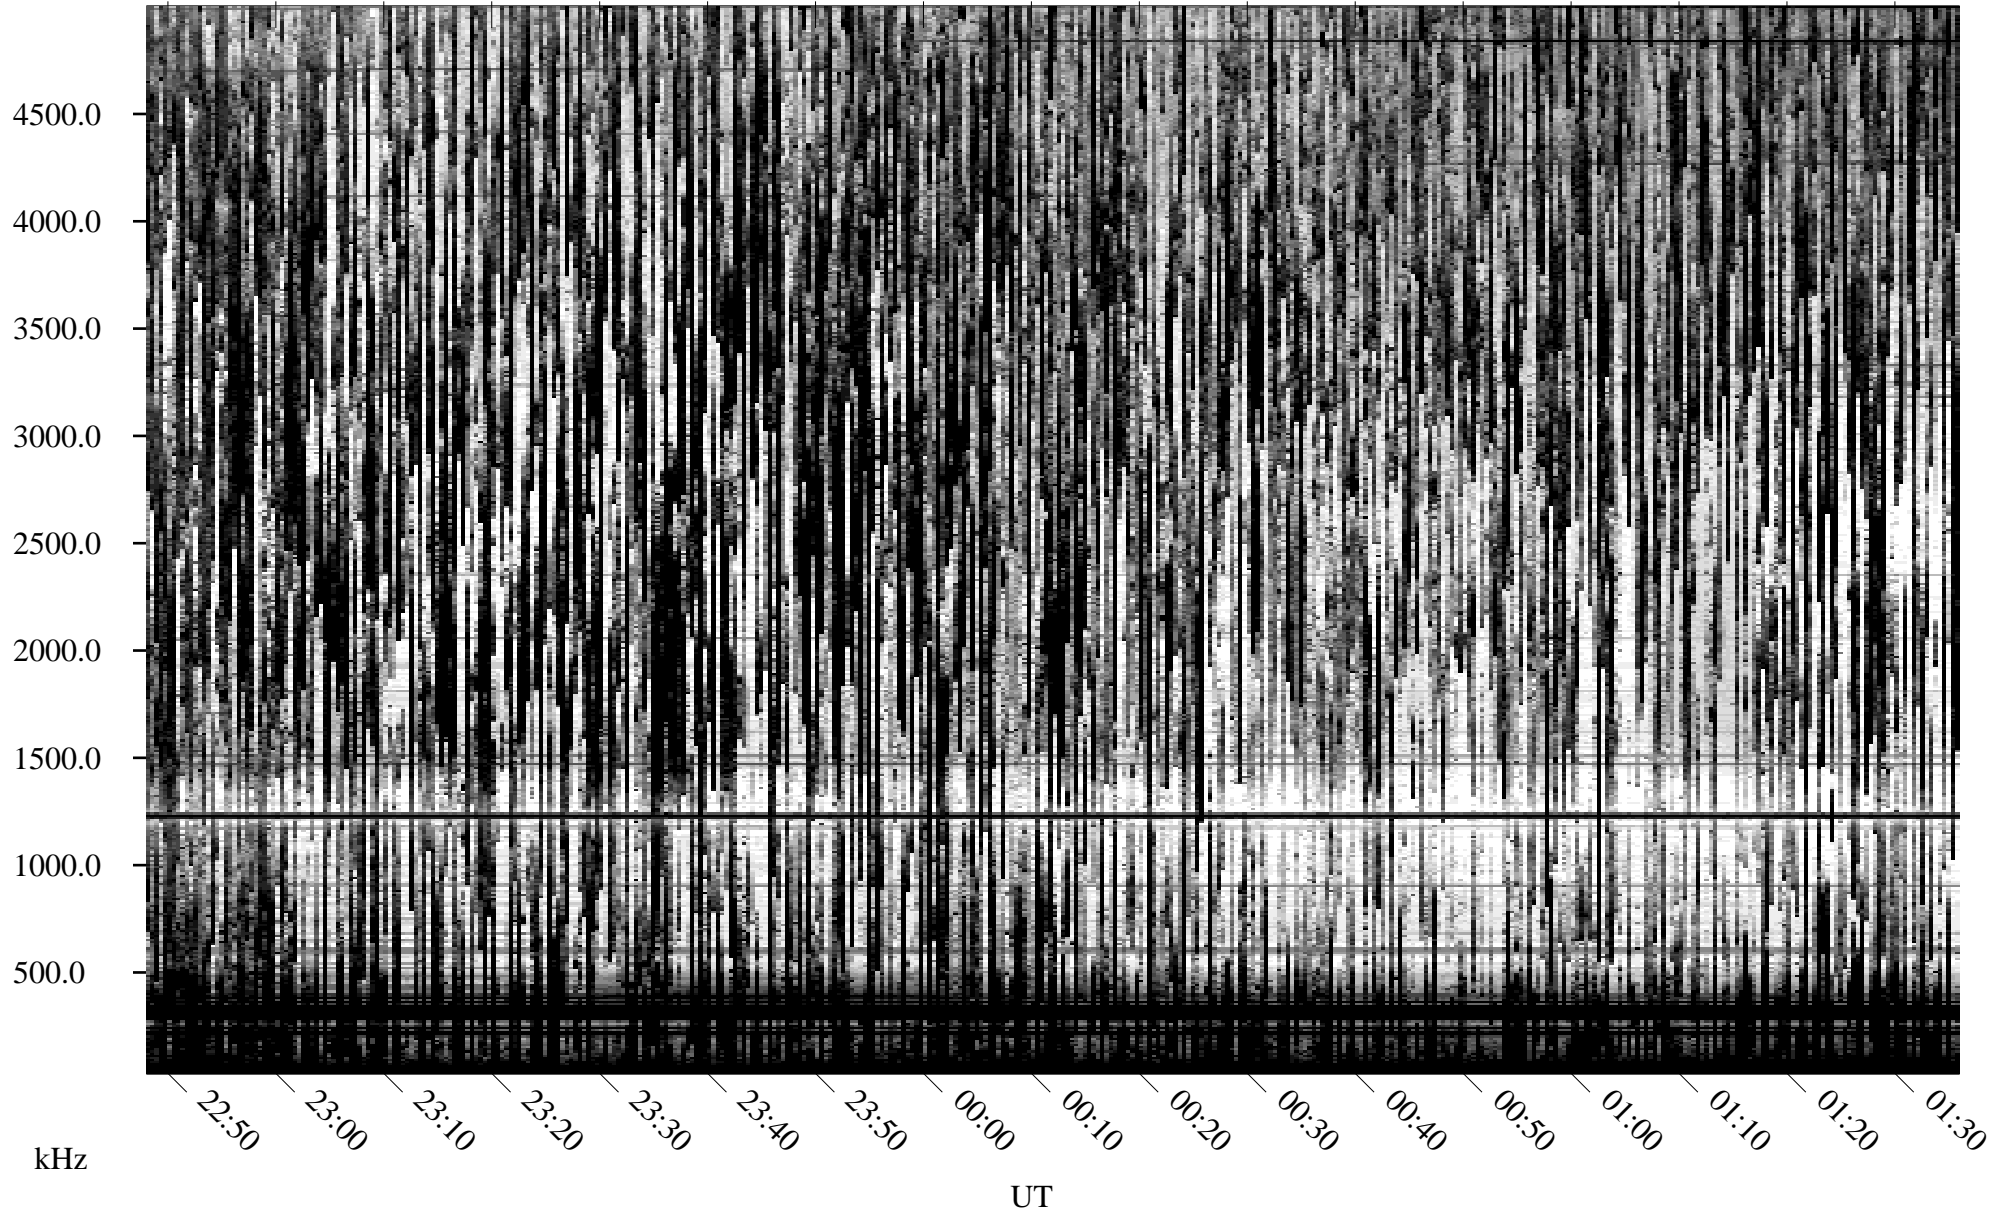

# 06/21/2010 Churchill, Manitoba

Linear Scale    Black = 161    White = 15

ch10172l.r00SUm max\_12

Page 1

# 06/21/2010 Churchill, Manitoba

Linear Scale    Black = 161    White = 15

ch10172l.r00SUm max\_12

Page 2

# 06/22/2010 Churchill, Manitoba

Linear Scale    Black = 161    White = 15

ch10172l.r00SUm max\_12

Page 3

# 06/22/2010 Churchill, Manitoba

Linear Scale    Black = 161    White = 15

ch10172l.r00SUm max\_12

Page 4