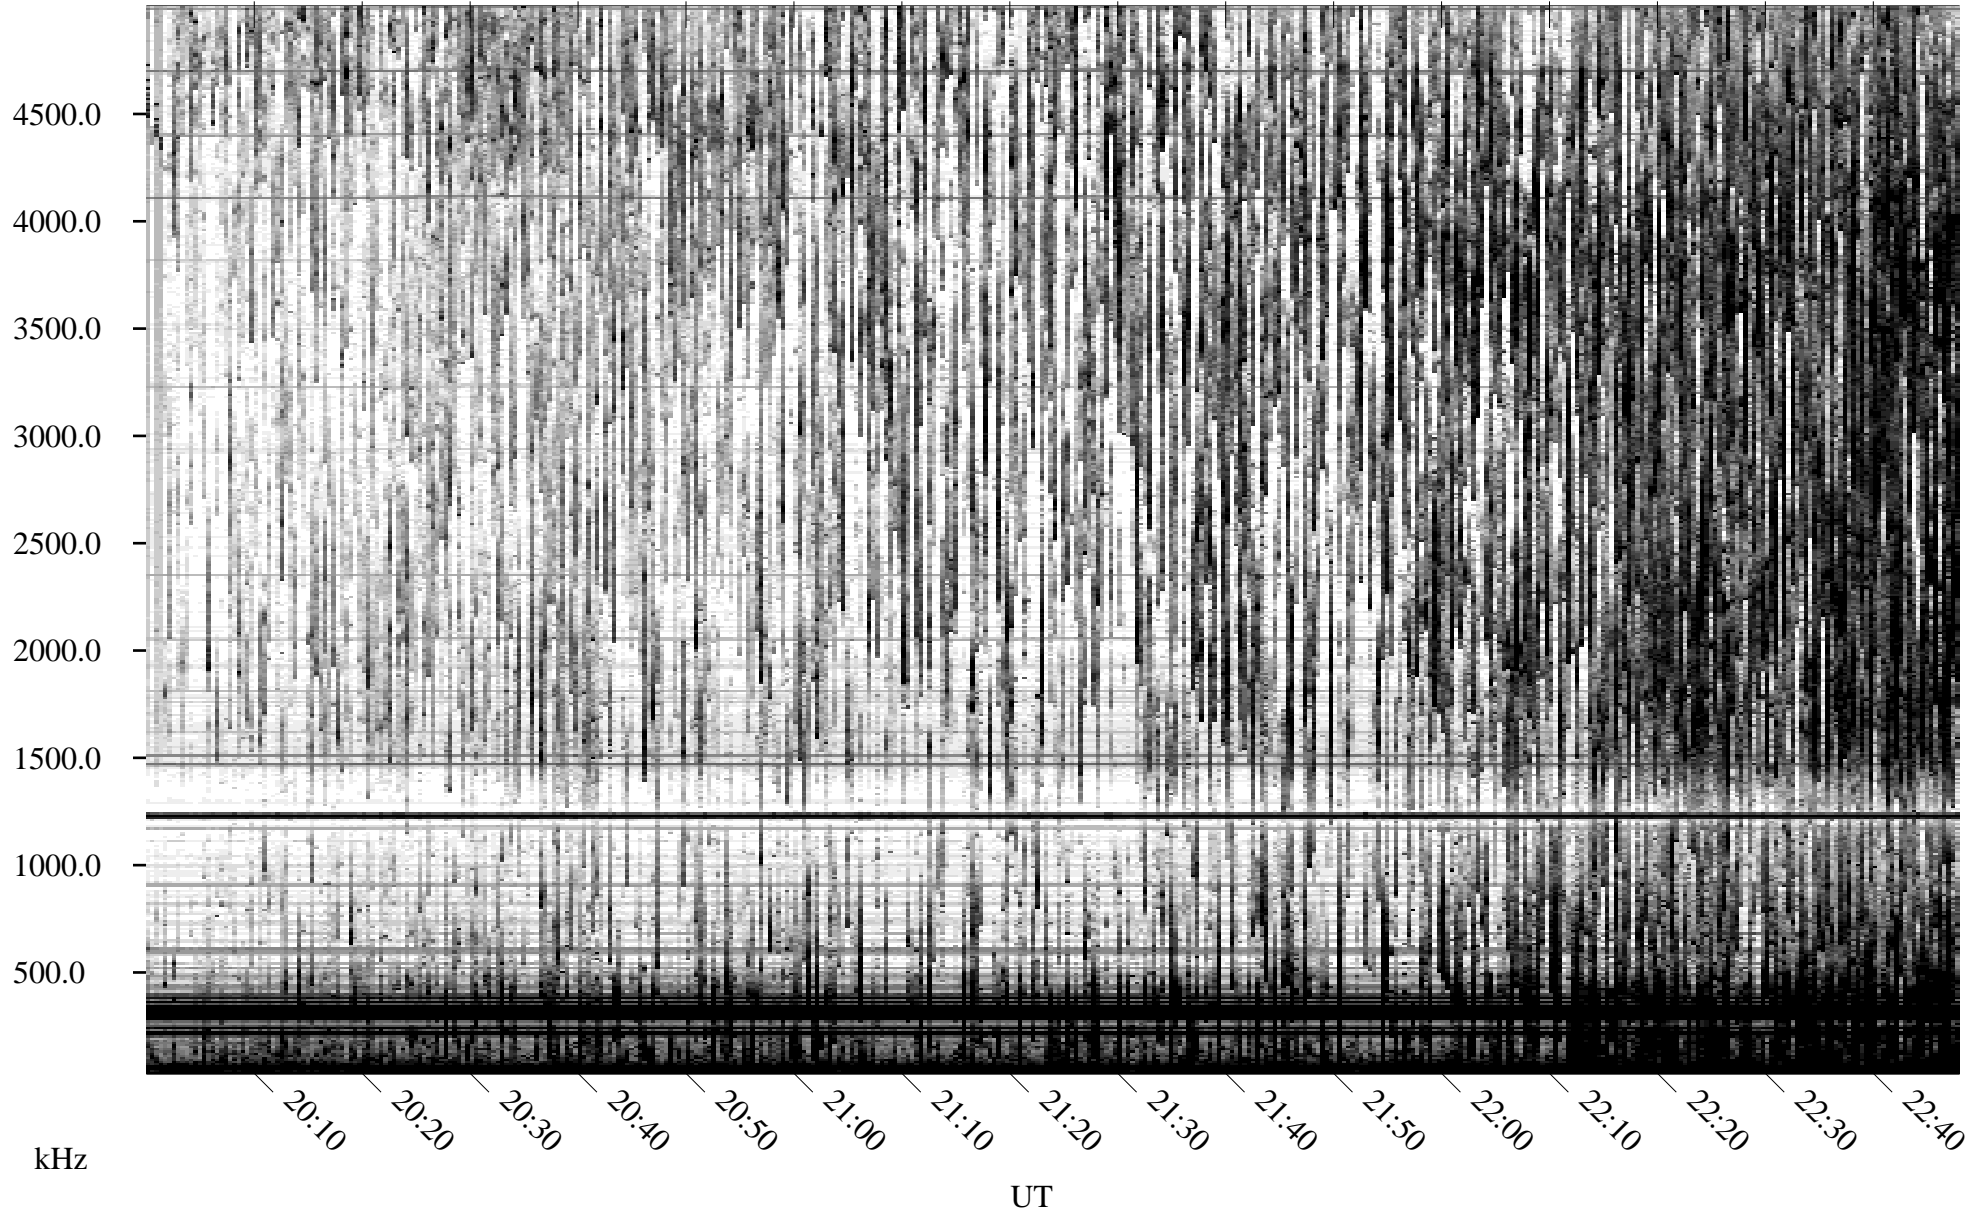

# 06/21/2010 Churchill, Manitoba

Linear Scale    Black = 161    White = 15

ch10172l.r00SUm max\_12

Page 1

# 06/21/2010 Churchill, Manitoba

Linear Scale    Black = 161    White = 15

ch10172l.r00SUm max\_12

Page 2

# 06/22/2010 Churchill, Manitoba

Linear Scale    Black = 161    White = 15

ch10172l.r00SUm max\_12

Page 3

# 06/22/2010 Churchill, Manitoba

Linear Scale    Black = 161    White = 15

ch10172l.r00SUm max\_12

Page 4