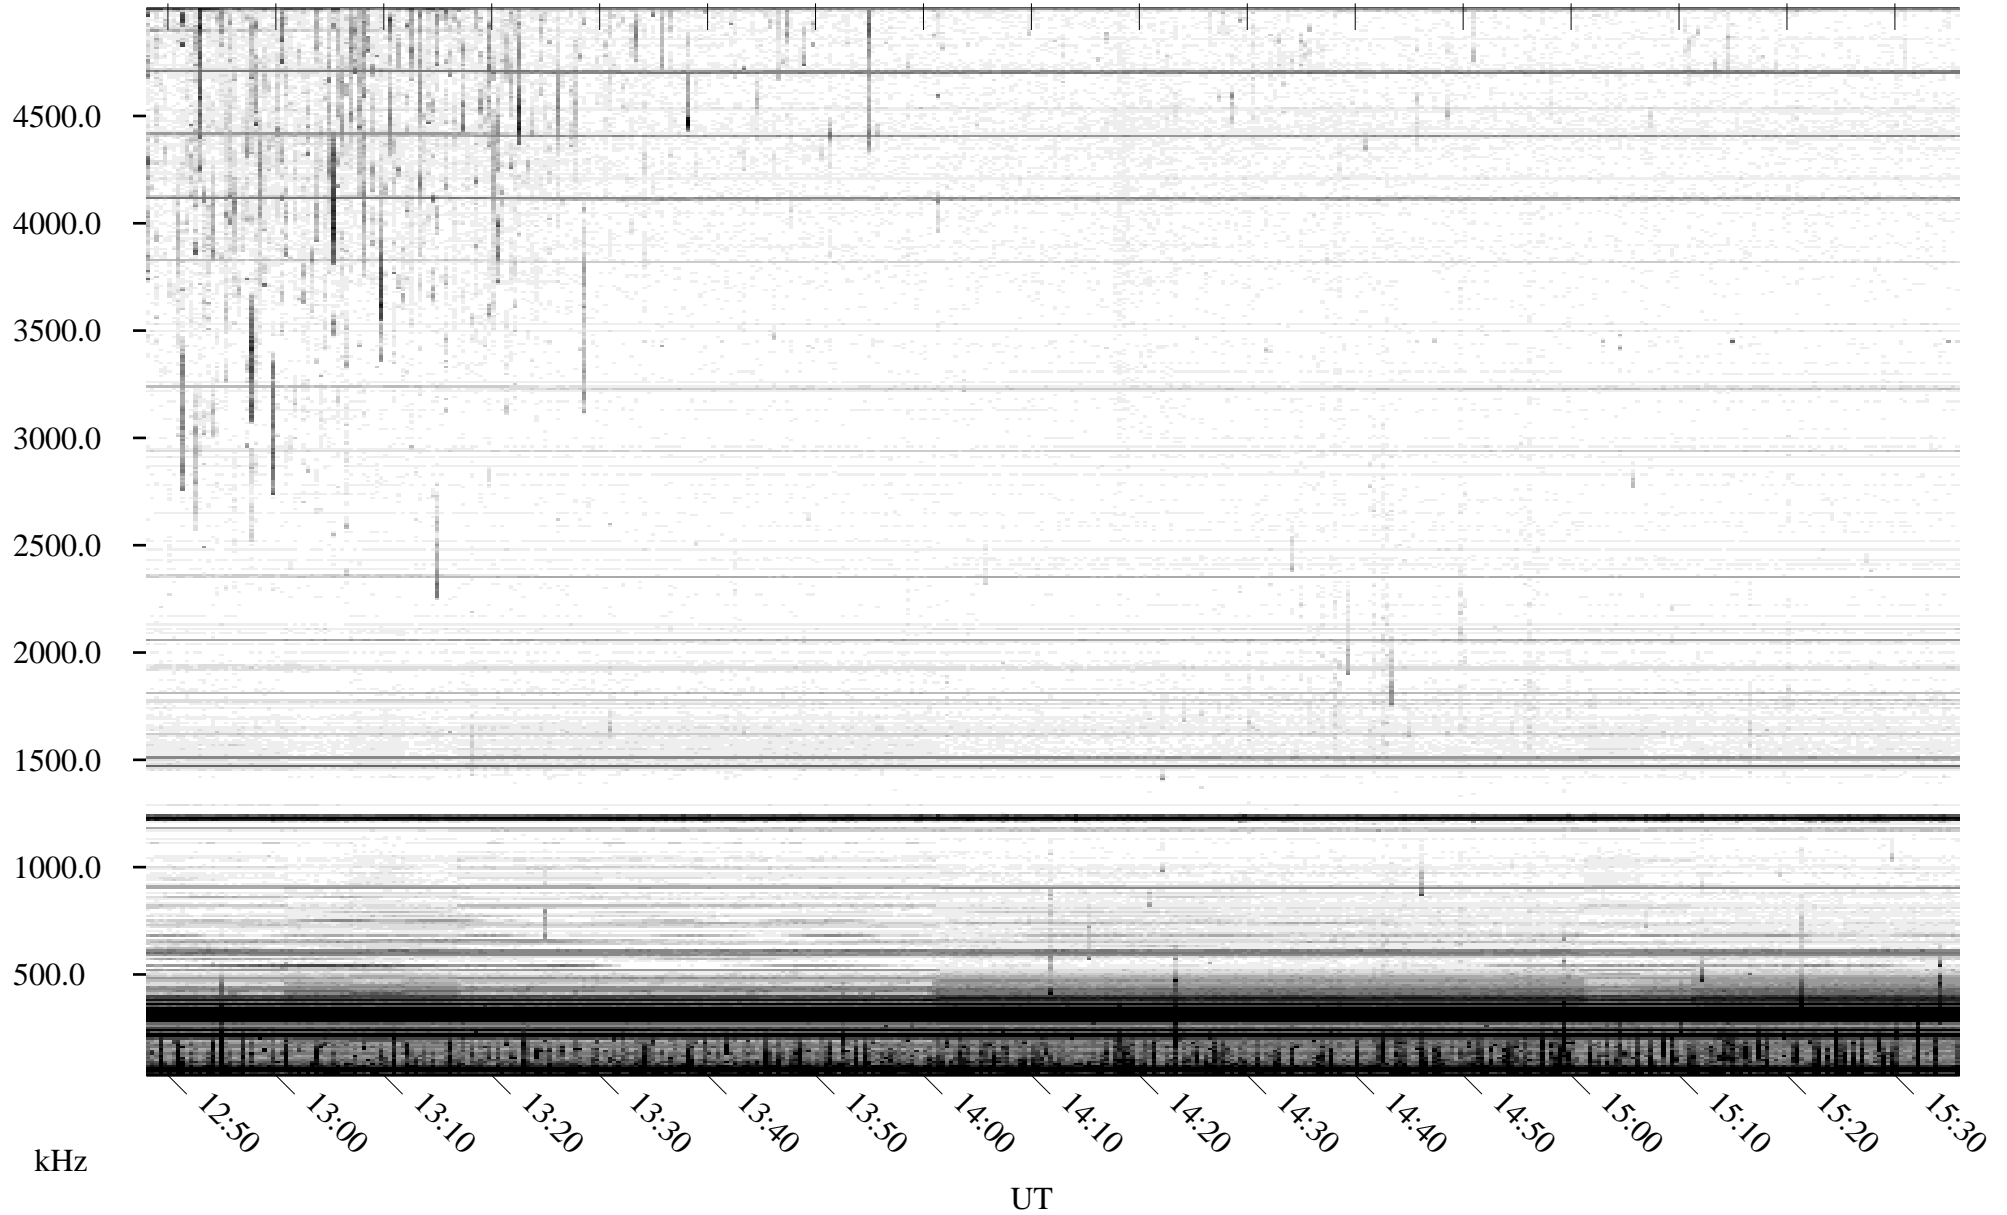

# 06/22/2010 Churchill, Manitoba

Linear Scale    Black = 161    White = 15

ch10172l.r00SUm max\_12

Page 5

# 06/22/2010 Churchill, Manitoba

Linear Scale    Black = 161    White = 15

ch10172l.r00SUm max\_12

Page 6

# 06/22/2010 Churchill, Manitoba

Linear Scale    Black = 161    White = 15

ch10172l.r00SUm max\_12

Page 7

# 06/22/2010 Churchill, Manitoba

Linear Scale    Black = 161    White = 15

ch10172l.r00SUm max\_12

Page 8