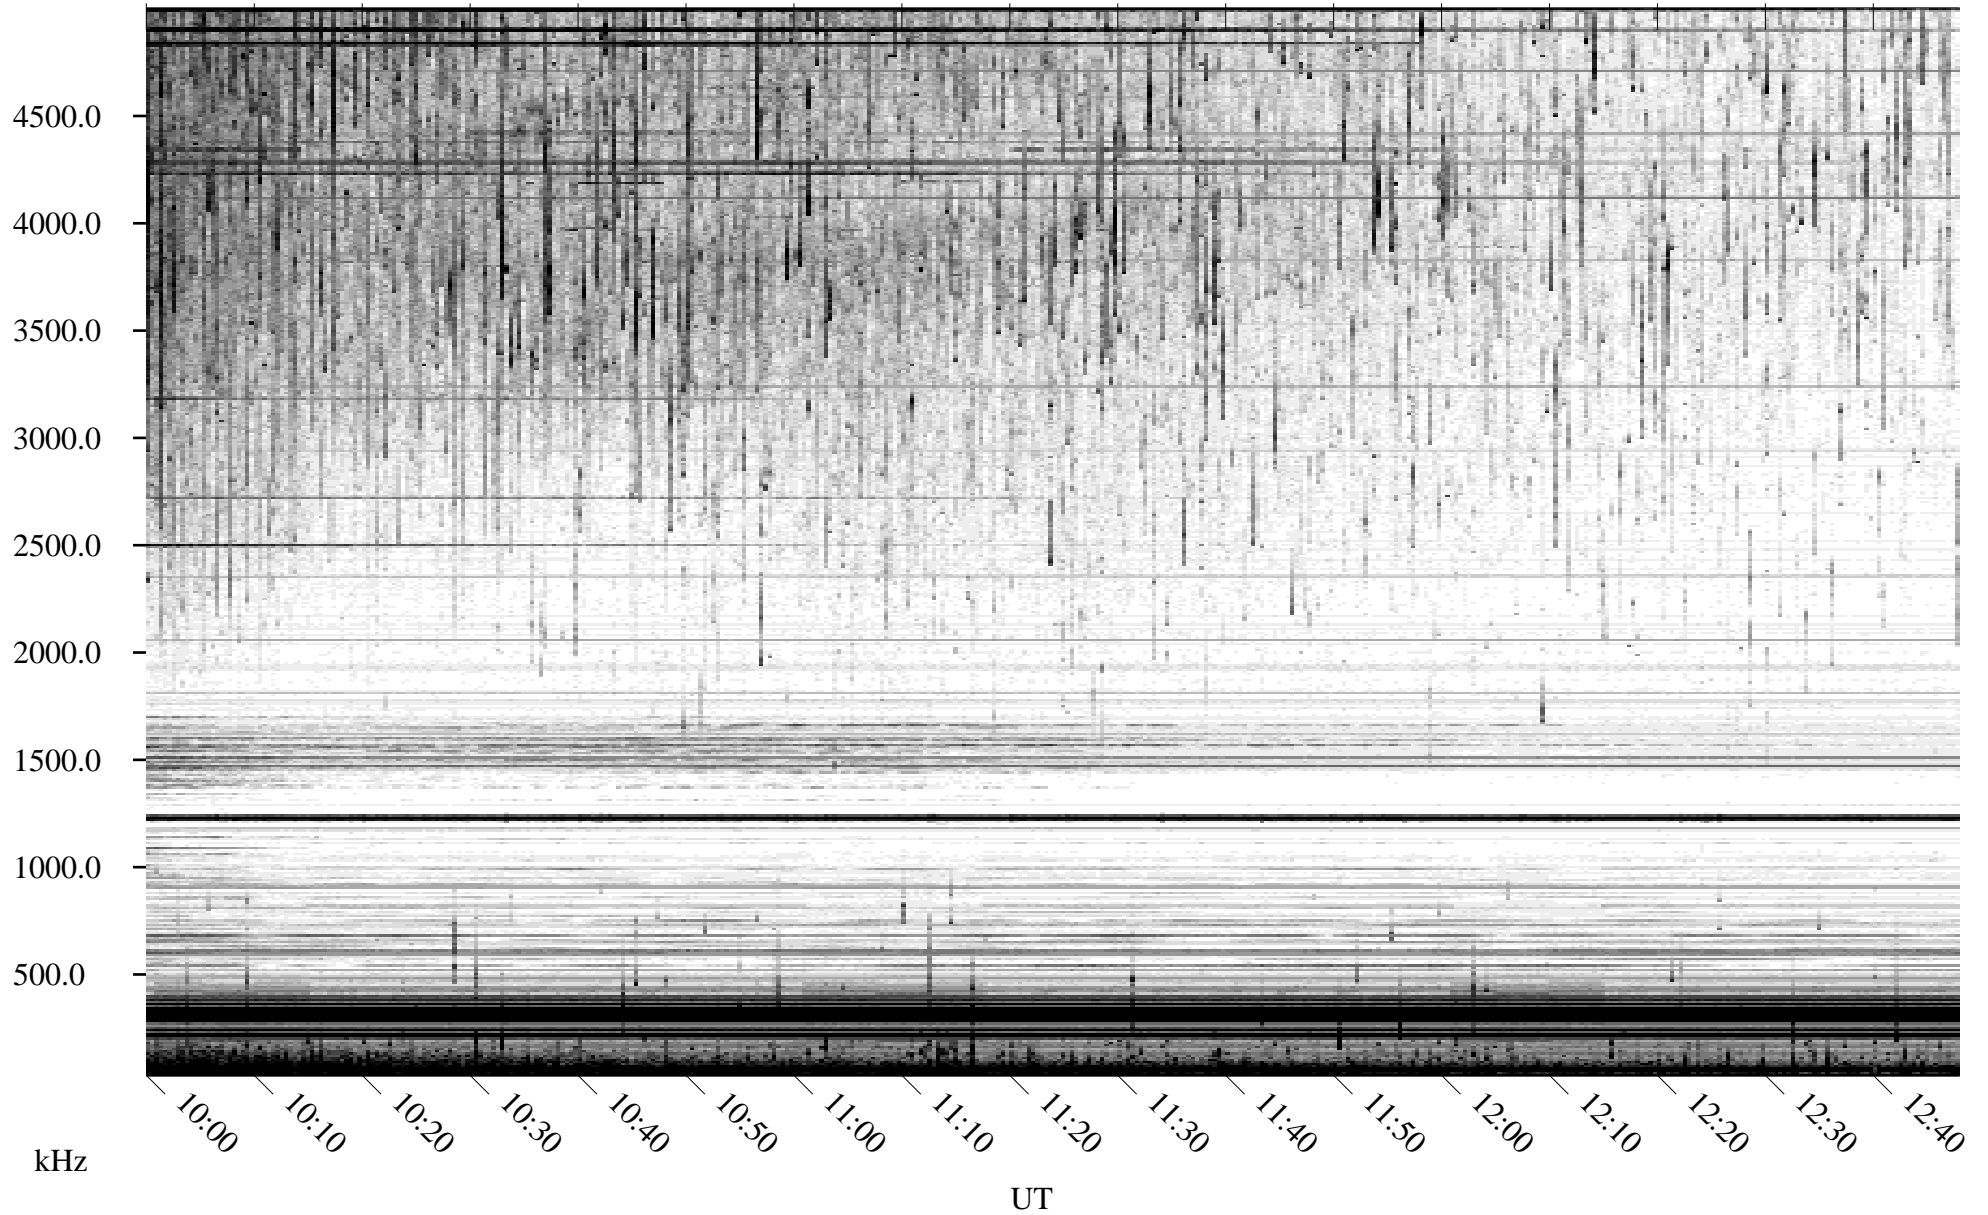

# 06/22/2010 Churchill, Manitoba

Linear Scale    Black = 161    White = 15

ch10172l.r00SUm max\_12

Page 4

# 06/22/2010 Churchill, Manitoba

Linear Scale    Black = 161    White = 15

ch10172l.r00SUm max\_12

Page 5

# 06/22/2010 Churchill, Manitoba

Linear Scale    Black = 161    White = 15

ch10172l.r00SUm max\_12

Page 6

# 06/22/2010 Churchill, Manitoba

Linear Scale    Black = 161    White = 15

ch10172l.r00SUm max\_12

Page 7