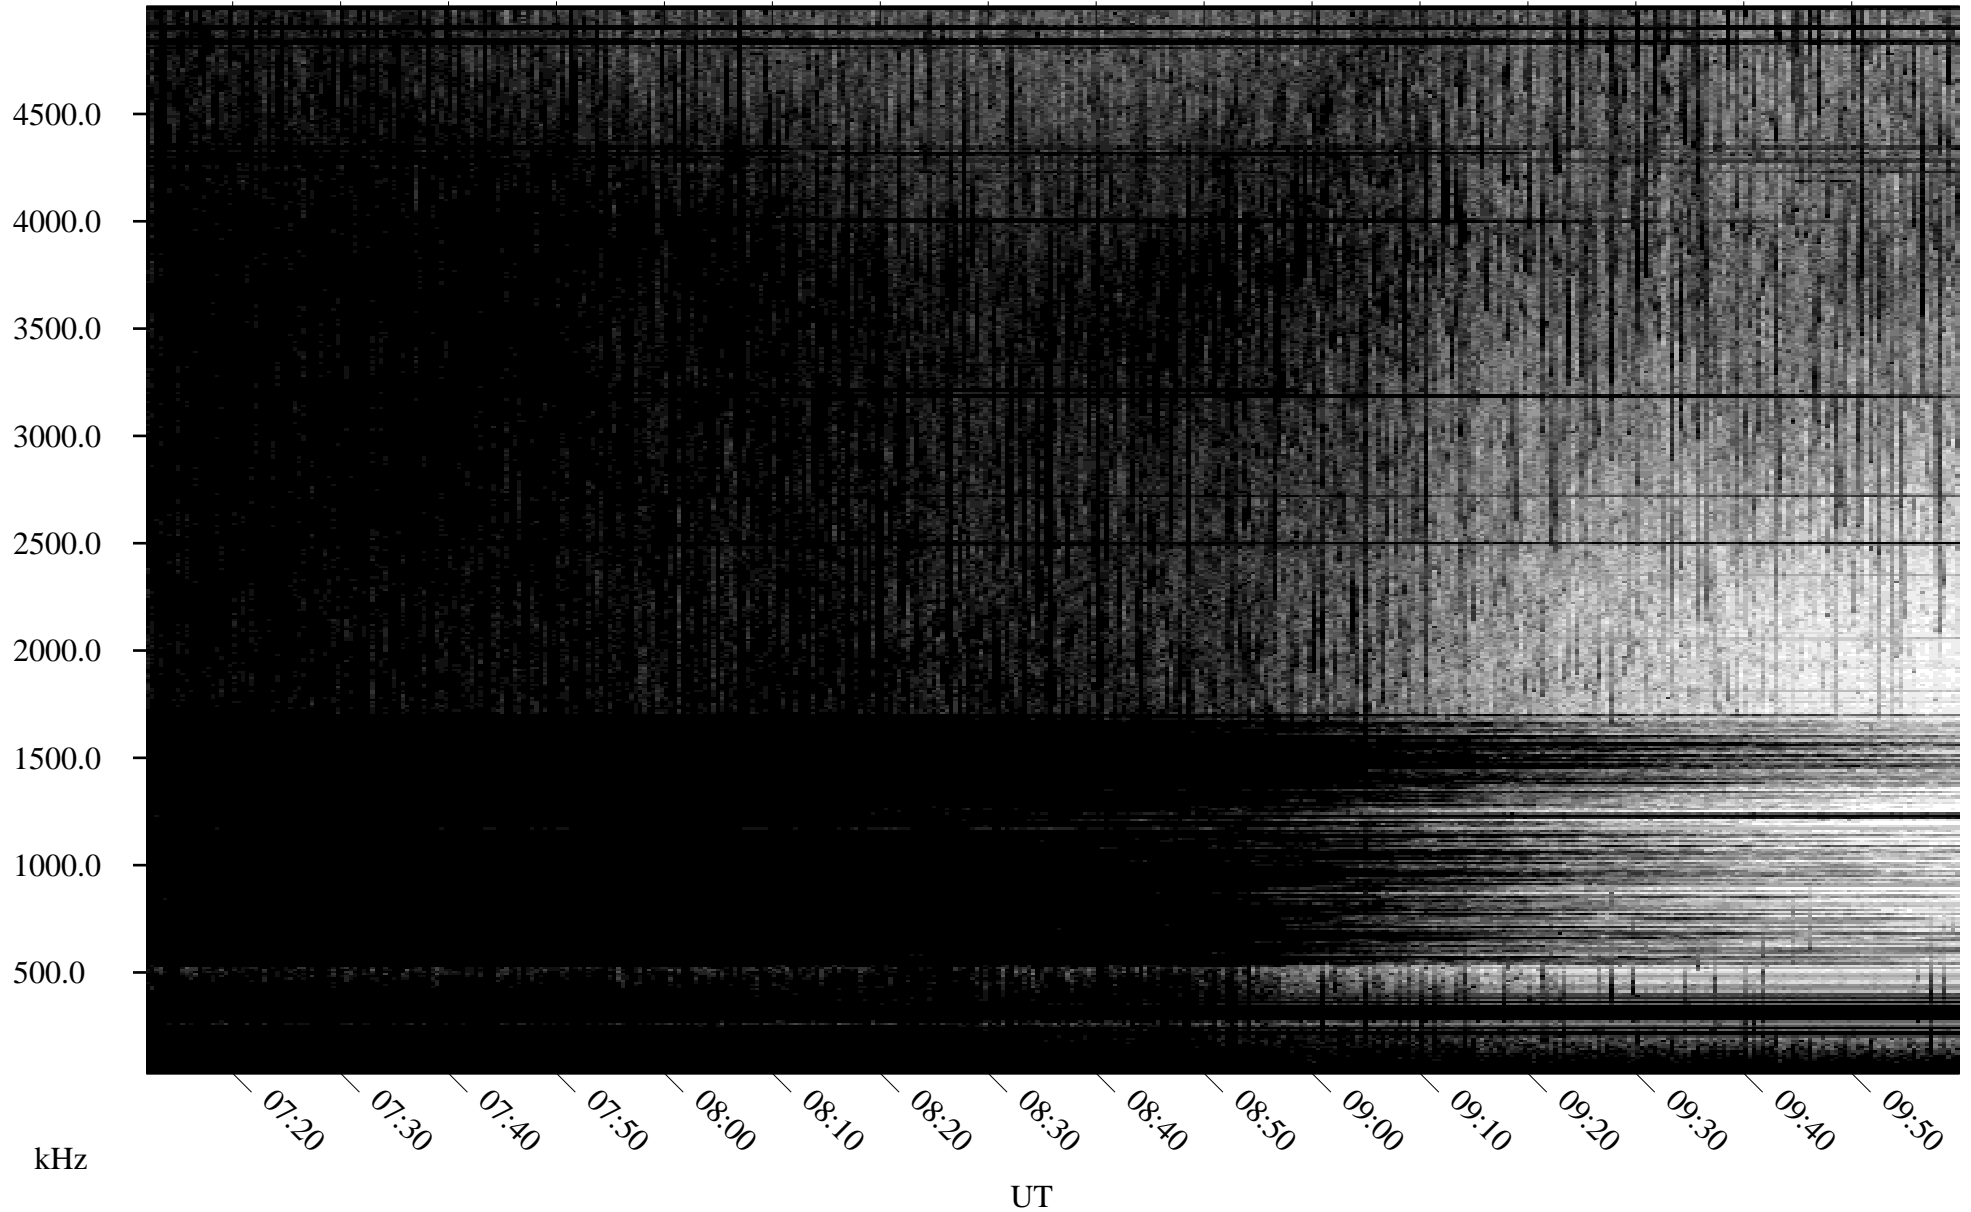

# 06/22/2010 Churchill, Manitoba

Linear Scale    Black = 161    White = 15

ch10172l.r00SUm max\_12

Page 3

# 06/22/2010 Churchill, Manitoba

Linear Scale    Black = 161    White = 15

ch10172l.r00SUm max\_12

Page 4

# 06/22/2010 Churchill, Manitoba

Linear Scale    Black = 161    White = 15

ch10172l.r00SUm max\_12

Page 5

# 06/22/2010 Churchill, Manitoba

Linear Scale    Black = 161    White = 15

ch10172l.r00SUm max\_12

Page 6