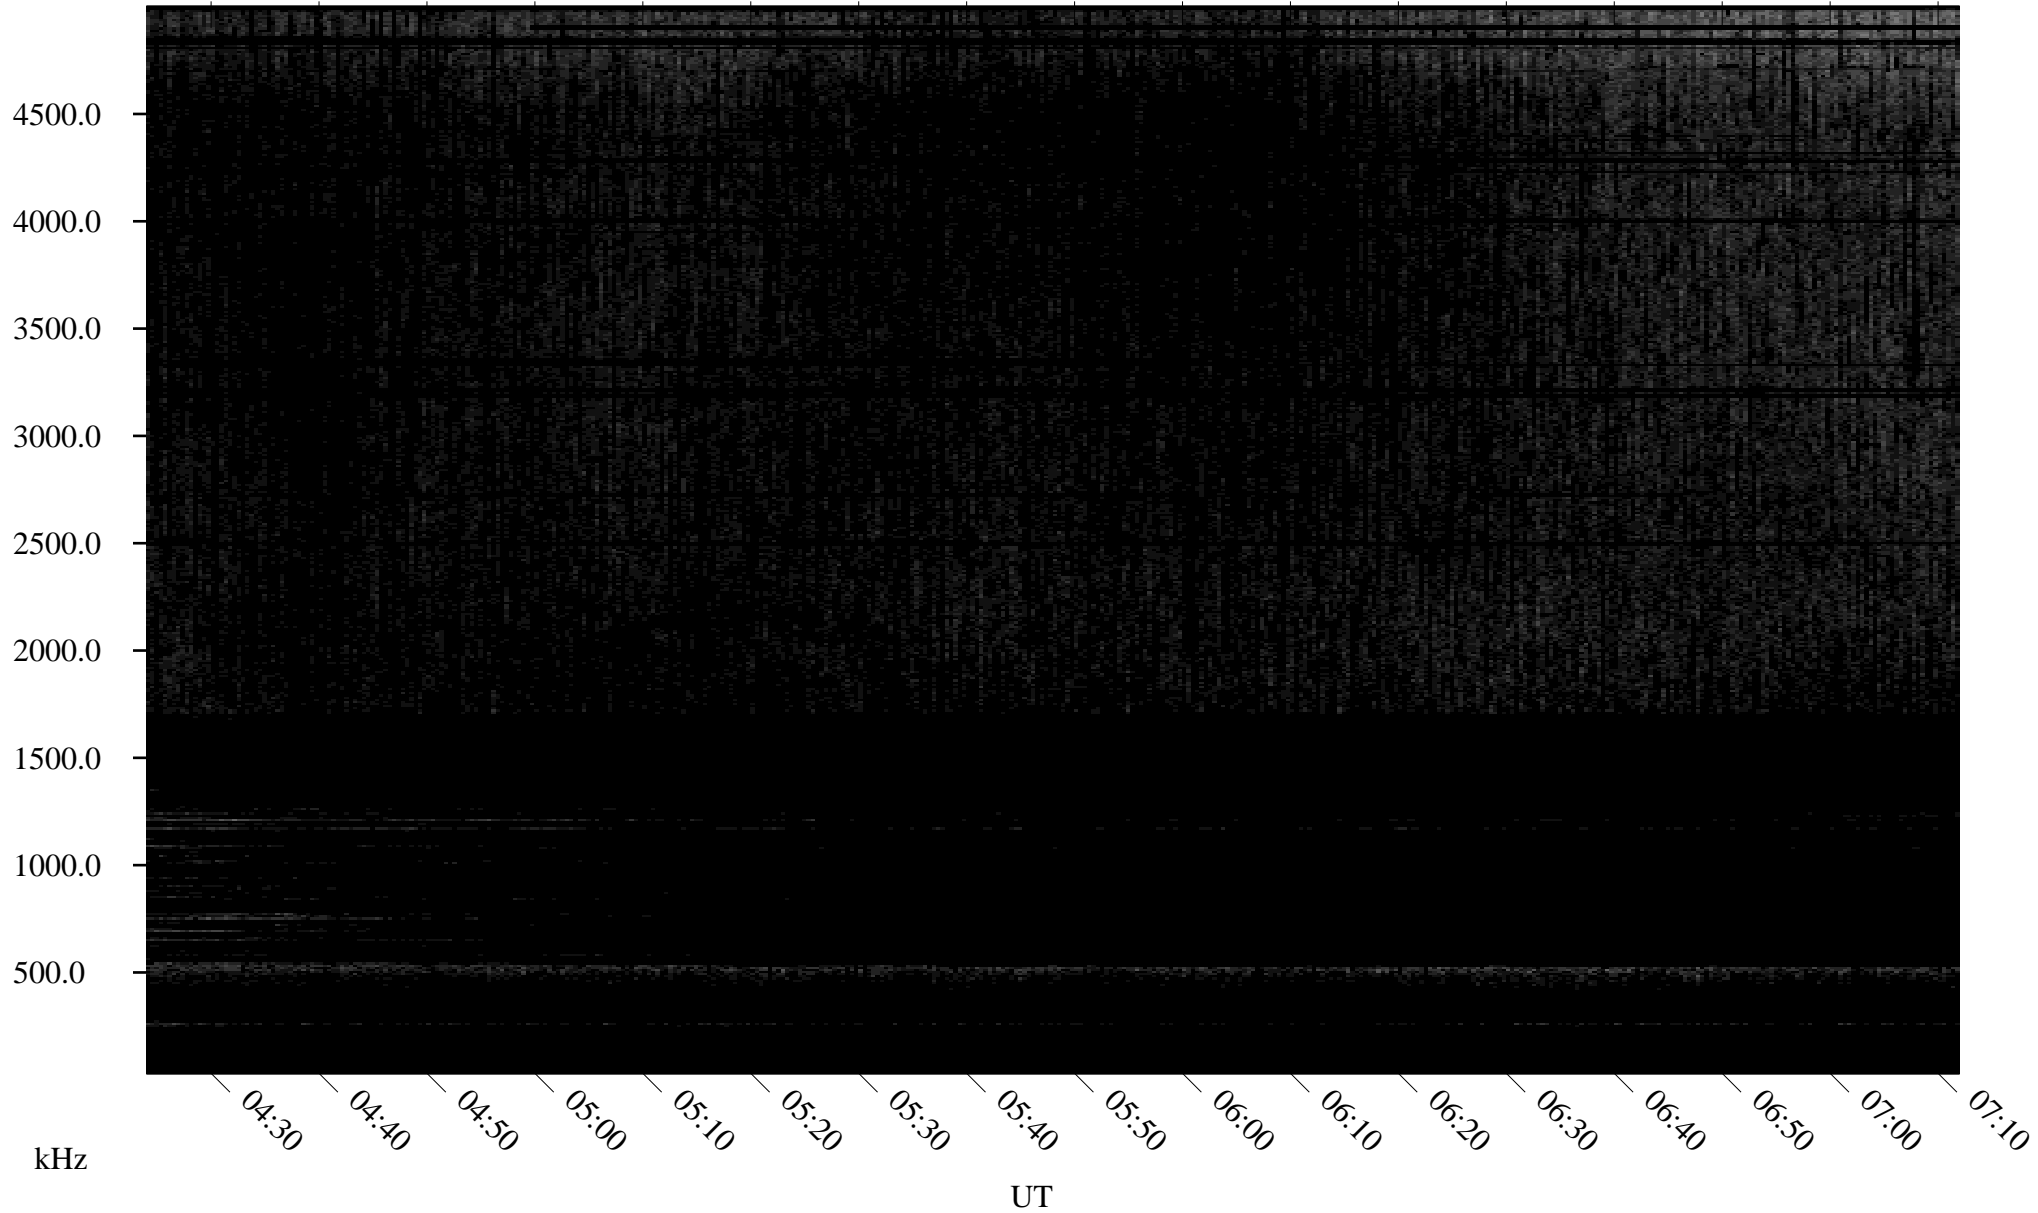

06/22/2010 Churchill, Manitoba

Linear Scale Black = 161 White = 15

ch10173l.r00SUm max_12

Page 1

06/22/2010 Churchill, Manitoba

Linear Scale Black = 161 White = 15

ch10173l.r00SUm max_12

Page 2

06/23/2010 Churchill, Manitoba

Linear Scale Black = 161 White = 15

ch10173l.r00SUm max_12

Page 3

06/23/2010 Churchill, Manitoba

Linear Scale Black = 161 White = 15

ch10173l.r00SUm max_12

Page 4

06/23/2010 Churchill, Manitoba

Linear Scale Black = 161 White = 15

ch10173l.r00SUm max_12

Page 5

4500.0

4000.0

3500.0

3000.0