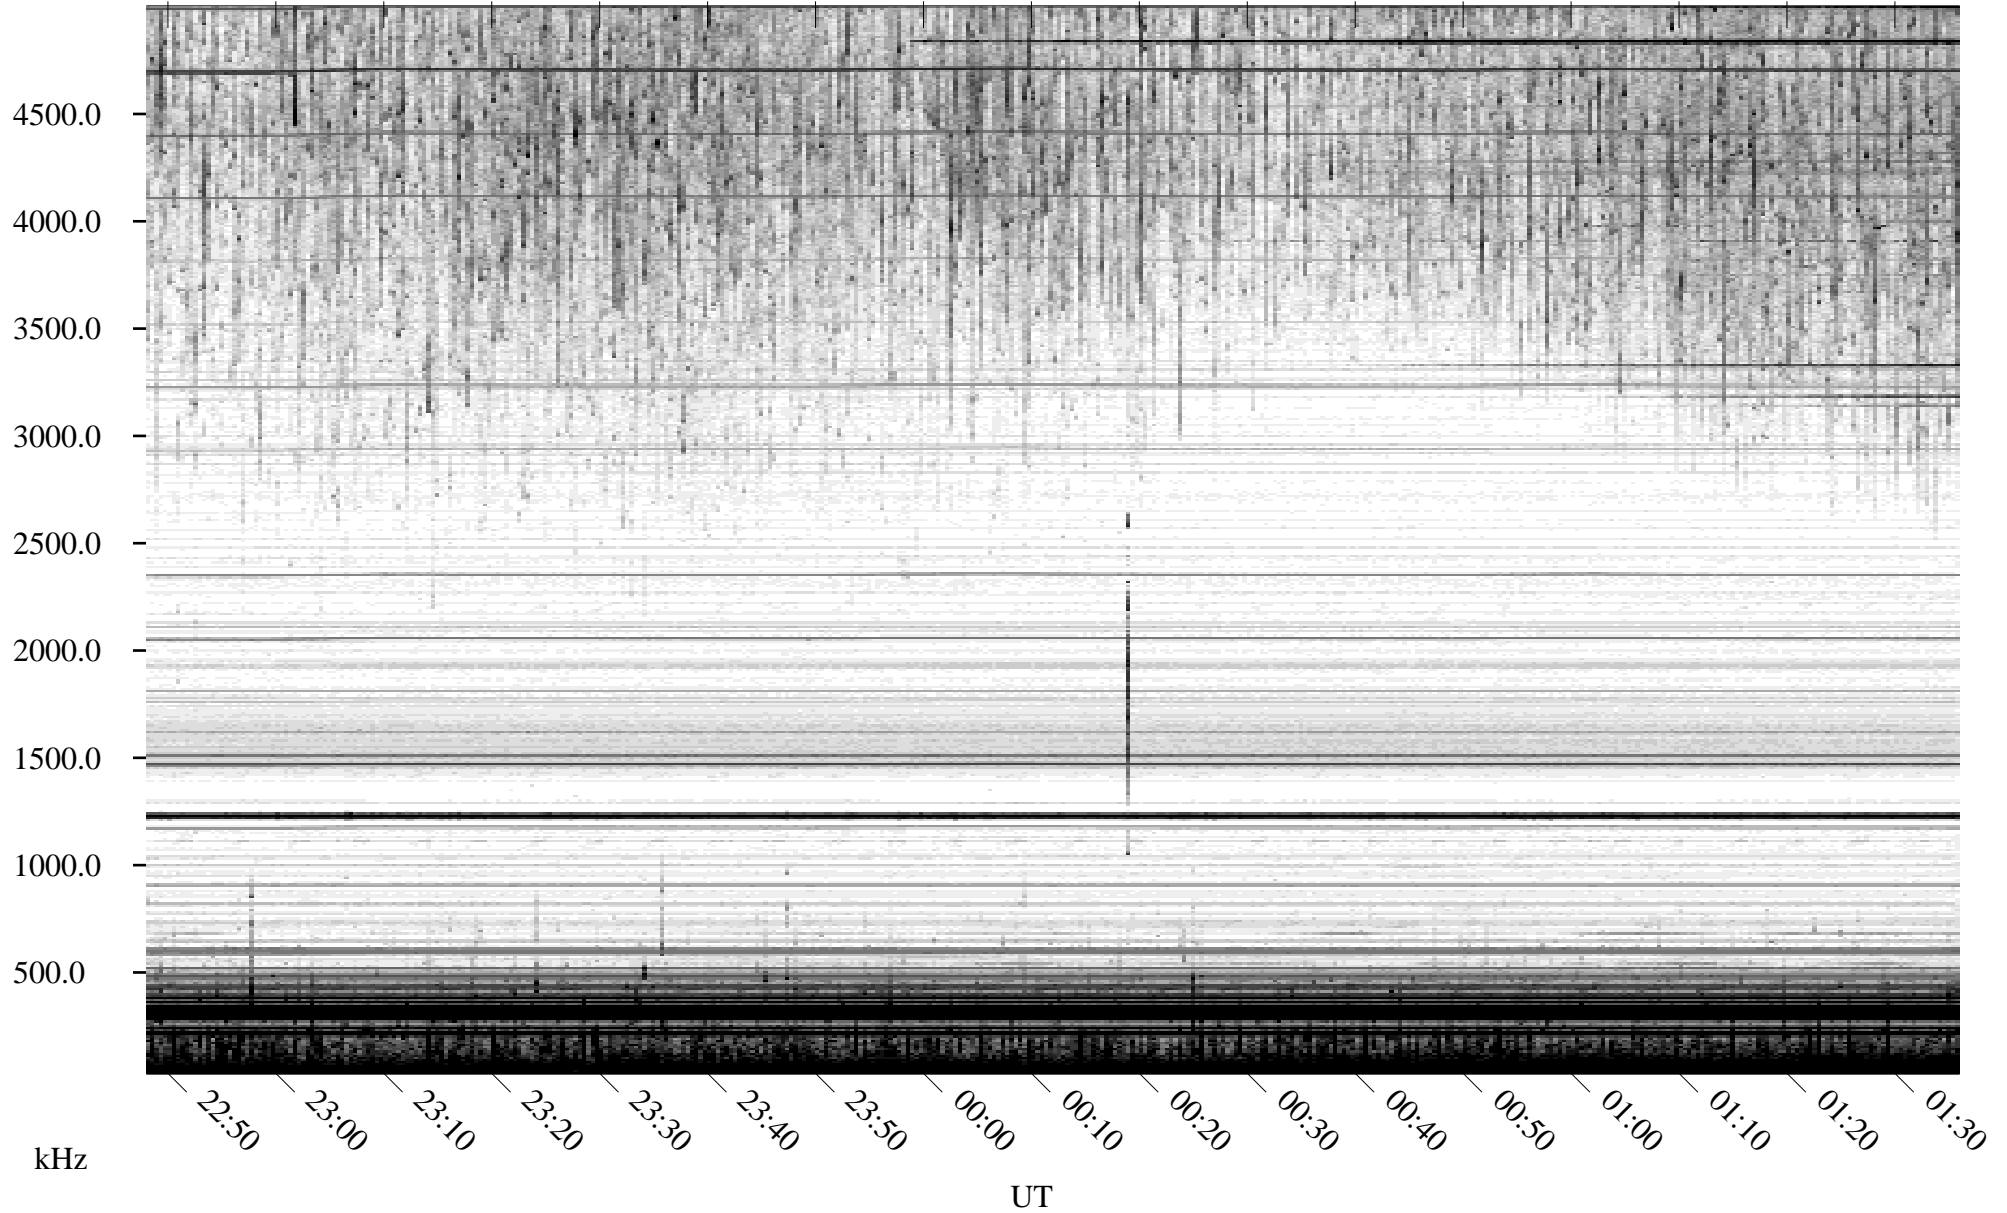

06/22/2010 Churchill, Manitoba

Linear Scale Black = 161 White = 15

ch10173l.r00SUm max_12

Page 1

06/22/2010 Churchill, Manitoba

Linear Scale Black = 161 White = 15

ch10173l.r00SUm max_12

Page 2

06/23/2010 Churchill, Manitoba

Linear Scale Black = 161 White = 15

ch10173l.r00SUm max_12

Page 3

06/23/2010 Churchill, Manitoba

Linear Scale Black = 161 White = 15

ch10173l.r00SUm max_12

Page 4

06/23/2010 Churchill, Manitoba

Linear Scale Black = 161 White = 15

ch10173l.r00SUm max_12

Page 5

4500.0

4000.0

3500.0

3000.0

2500.0

2000.0

1500.0

1000.0

500.0

kHz

UT