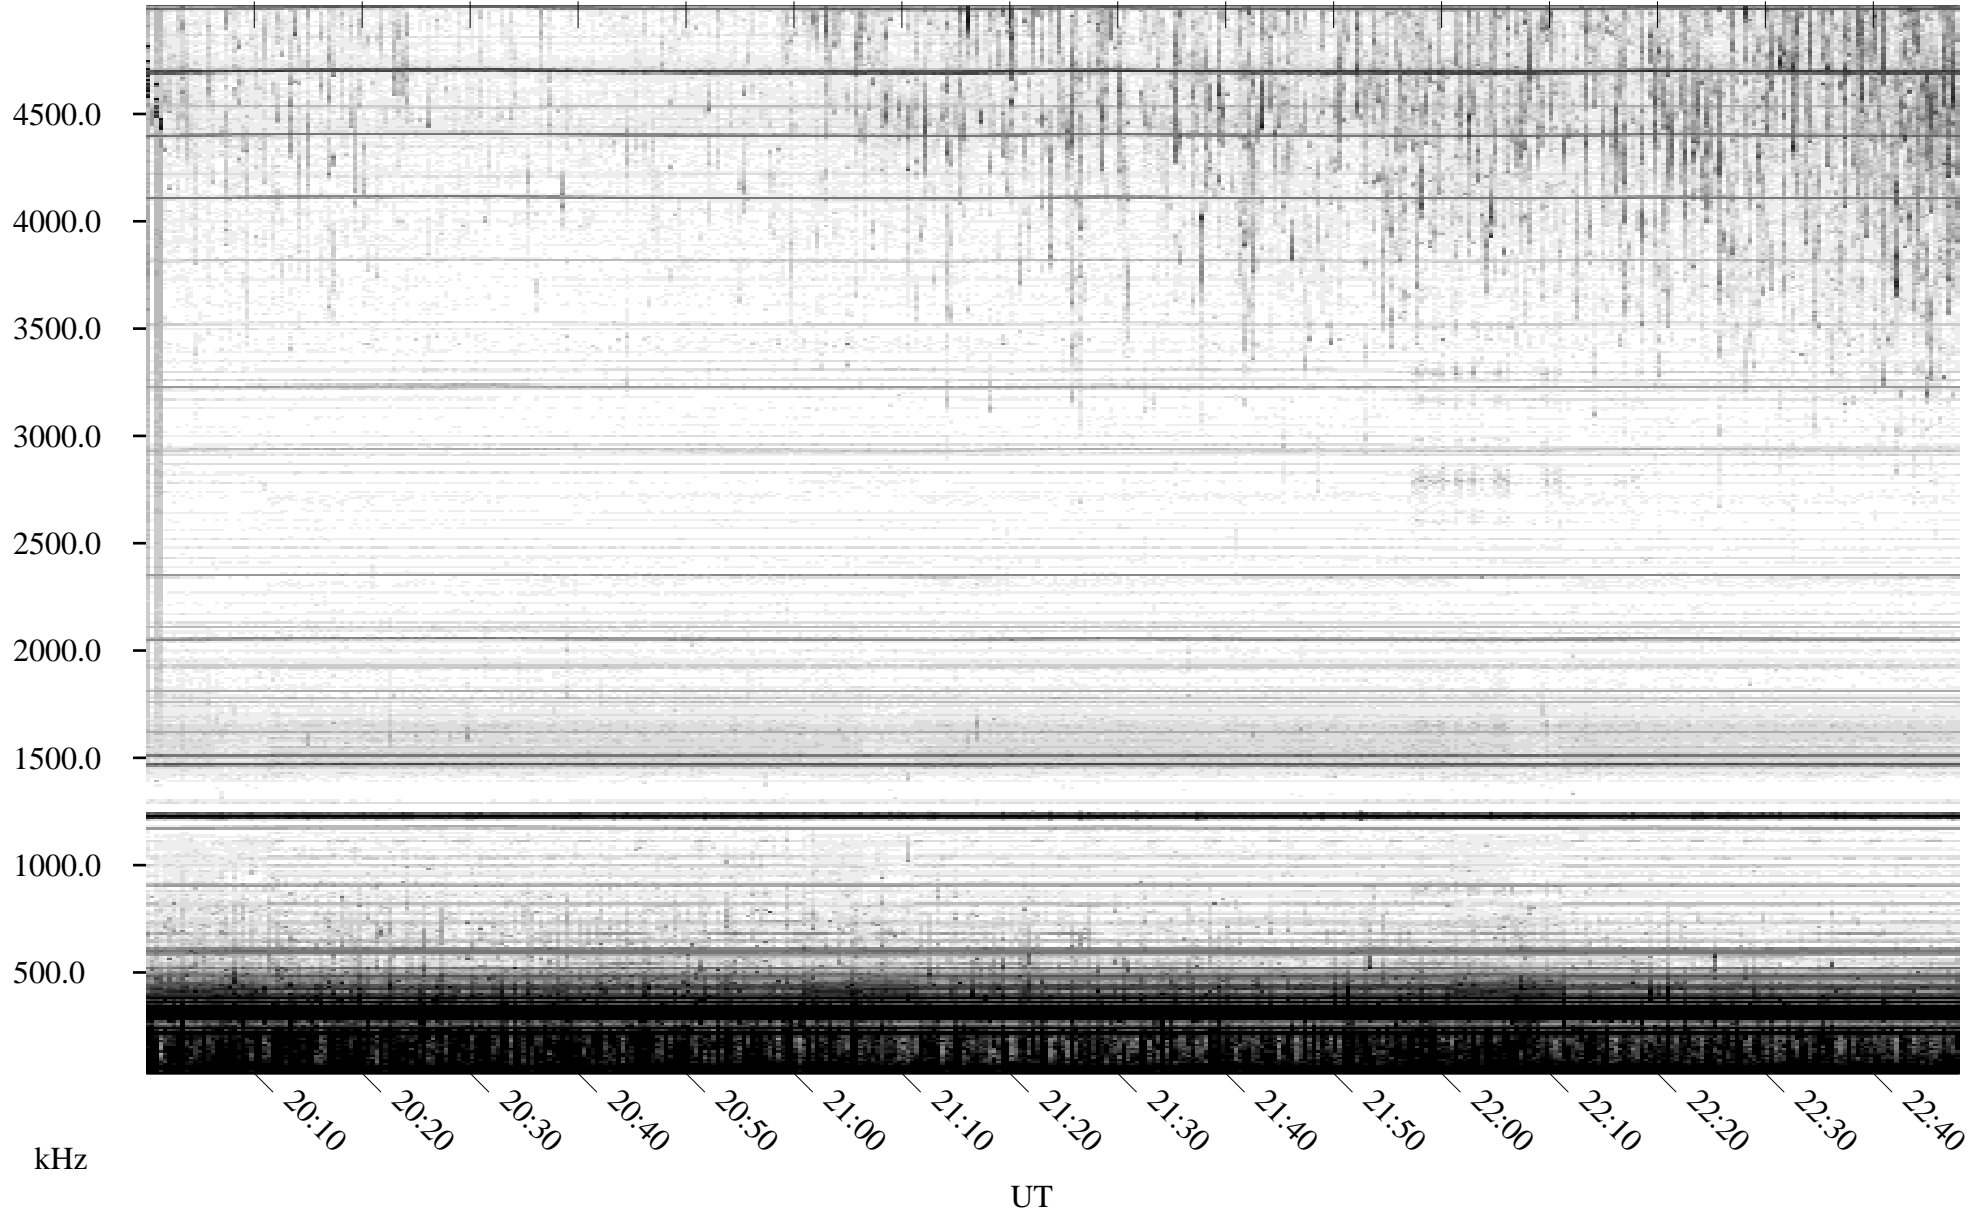

06/22/2010 Churchill, Manitoba

Linear Scale Black = 161 White = 15

ch10173l.r00SUm max_12

Page 1

06/22/2010 Churchill, Manitoba

Linear Scale Black = 161 White = 15

ch10173l.r00SUm max_12

Page 2

06/23/2010 Churchill, Manitoba

Linear Scale Black = 161 White = 15

ch10173l.r00SUm max_12

Page 3

06/23/2010 Churchill, Manitoba

Linear Scale Black = 161 White = 15

ch10173l.r00SUm max_12

Page 4

06/23/2010 Churchill, Manitoba

Linear Scale Black = 161 White = 15

ch10173l.r00SUm max_12

Page 5

4500.0

4000.0

3500.0

3000.0