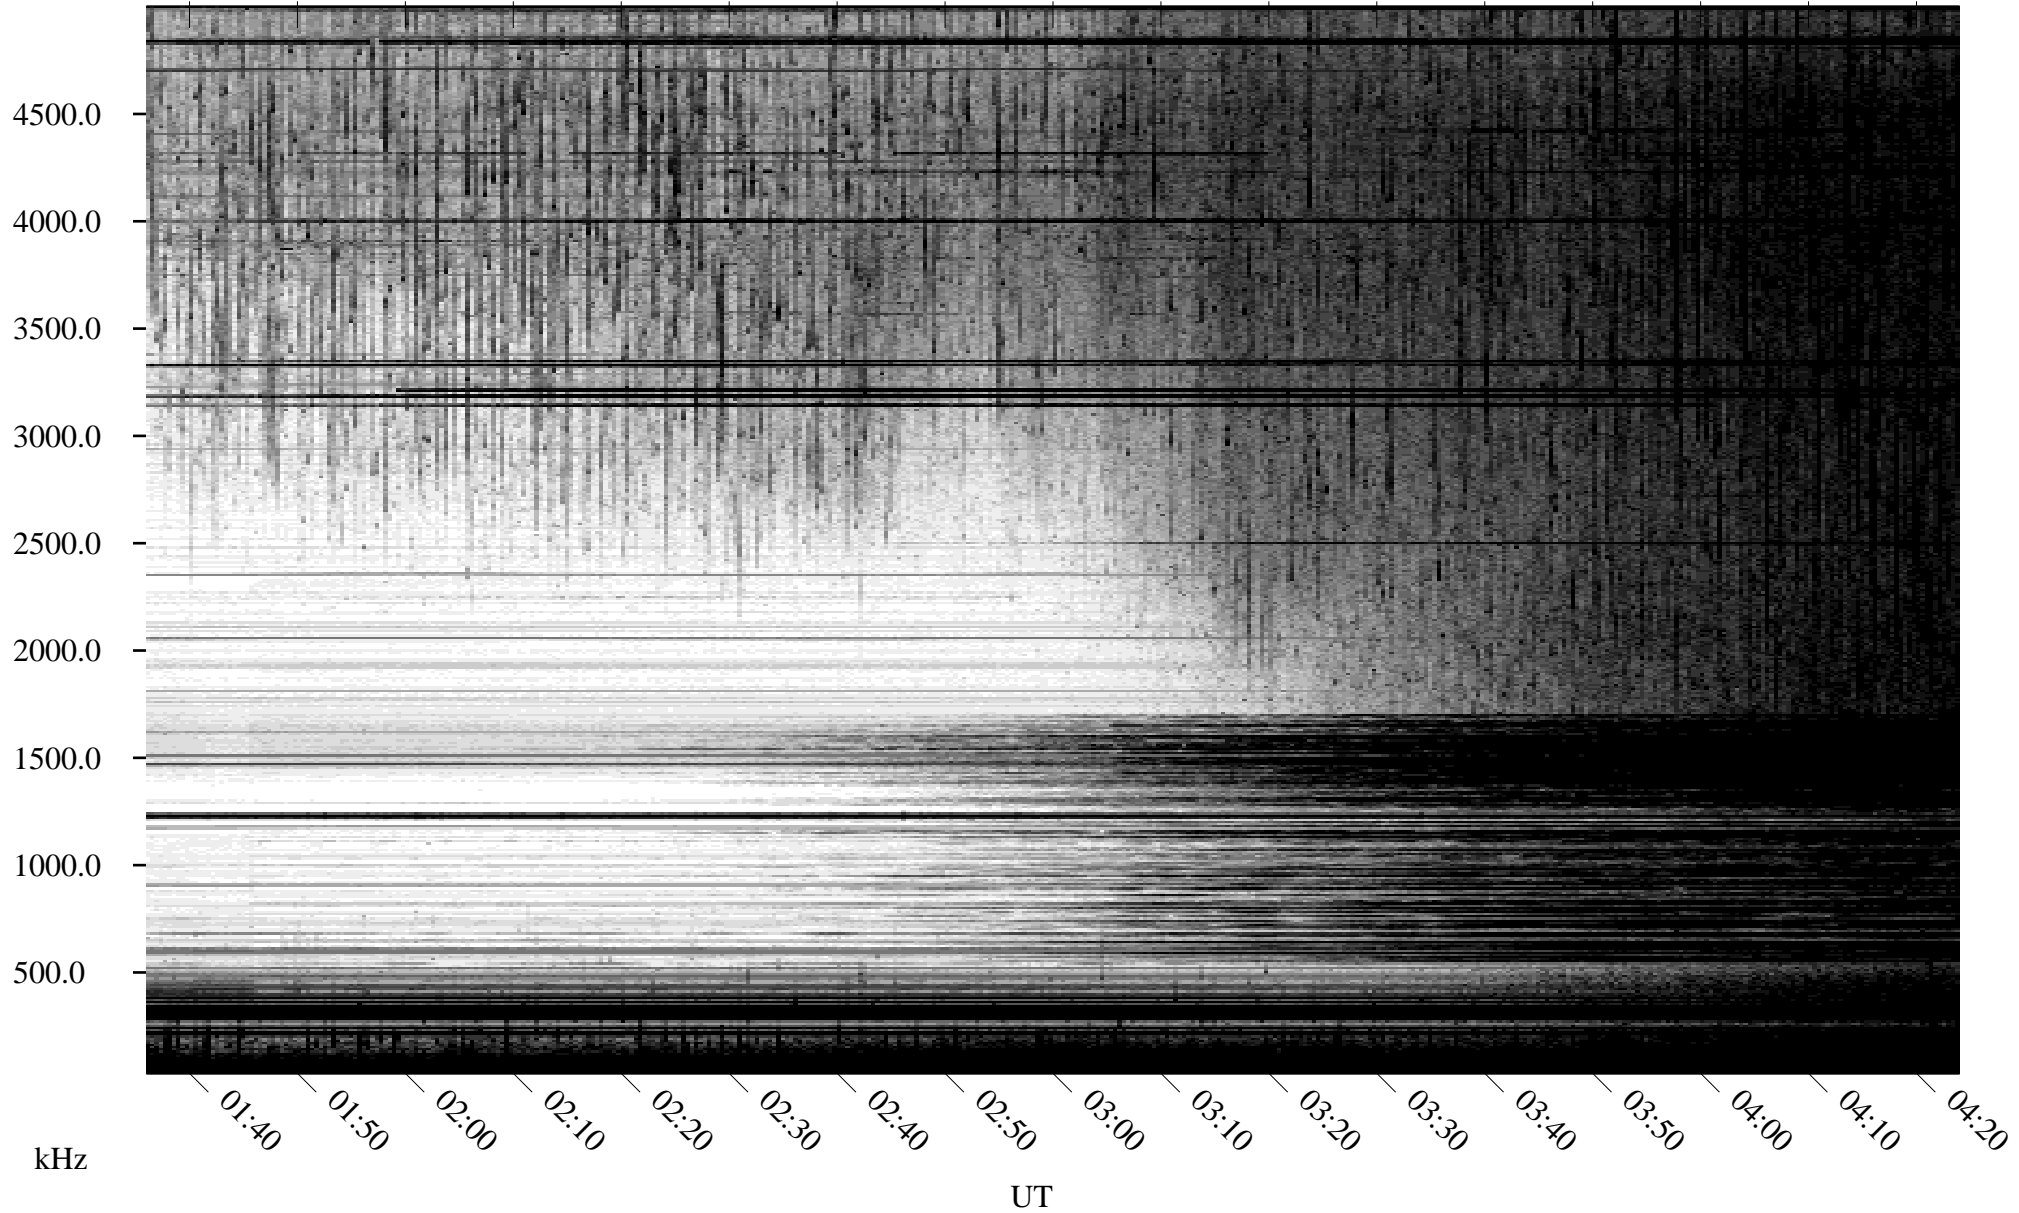

06/22/2010 Churchill, Manitoba

Linear Scale Black = 161 White = 15

ch10173l.r00SUm max_12

Page 1

06/22/2010 Churchill, Manitoba

Linear Scale Black = 161 White = 15

ch10173l.r00SUm max_12

Page 2

06/23/2010 Churchill, Manitoba

Linear Scale Black = 161 White = 15

ch10173l.r00SUm max_12

Page 3

06/23/2010 Churchill, Manitoba

Linear Scale Black = 161 White = 15

ch10173l.r00SUm max_12

Page 4

06/23/2010 Churchill, Manitoba

Linear Scale Black = 161 White = 15

ch10173l.r00SUm max_12

Page 5

4500.0

4000.0

3500.0

3000.0