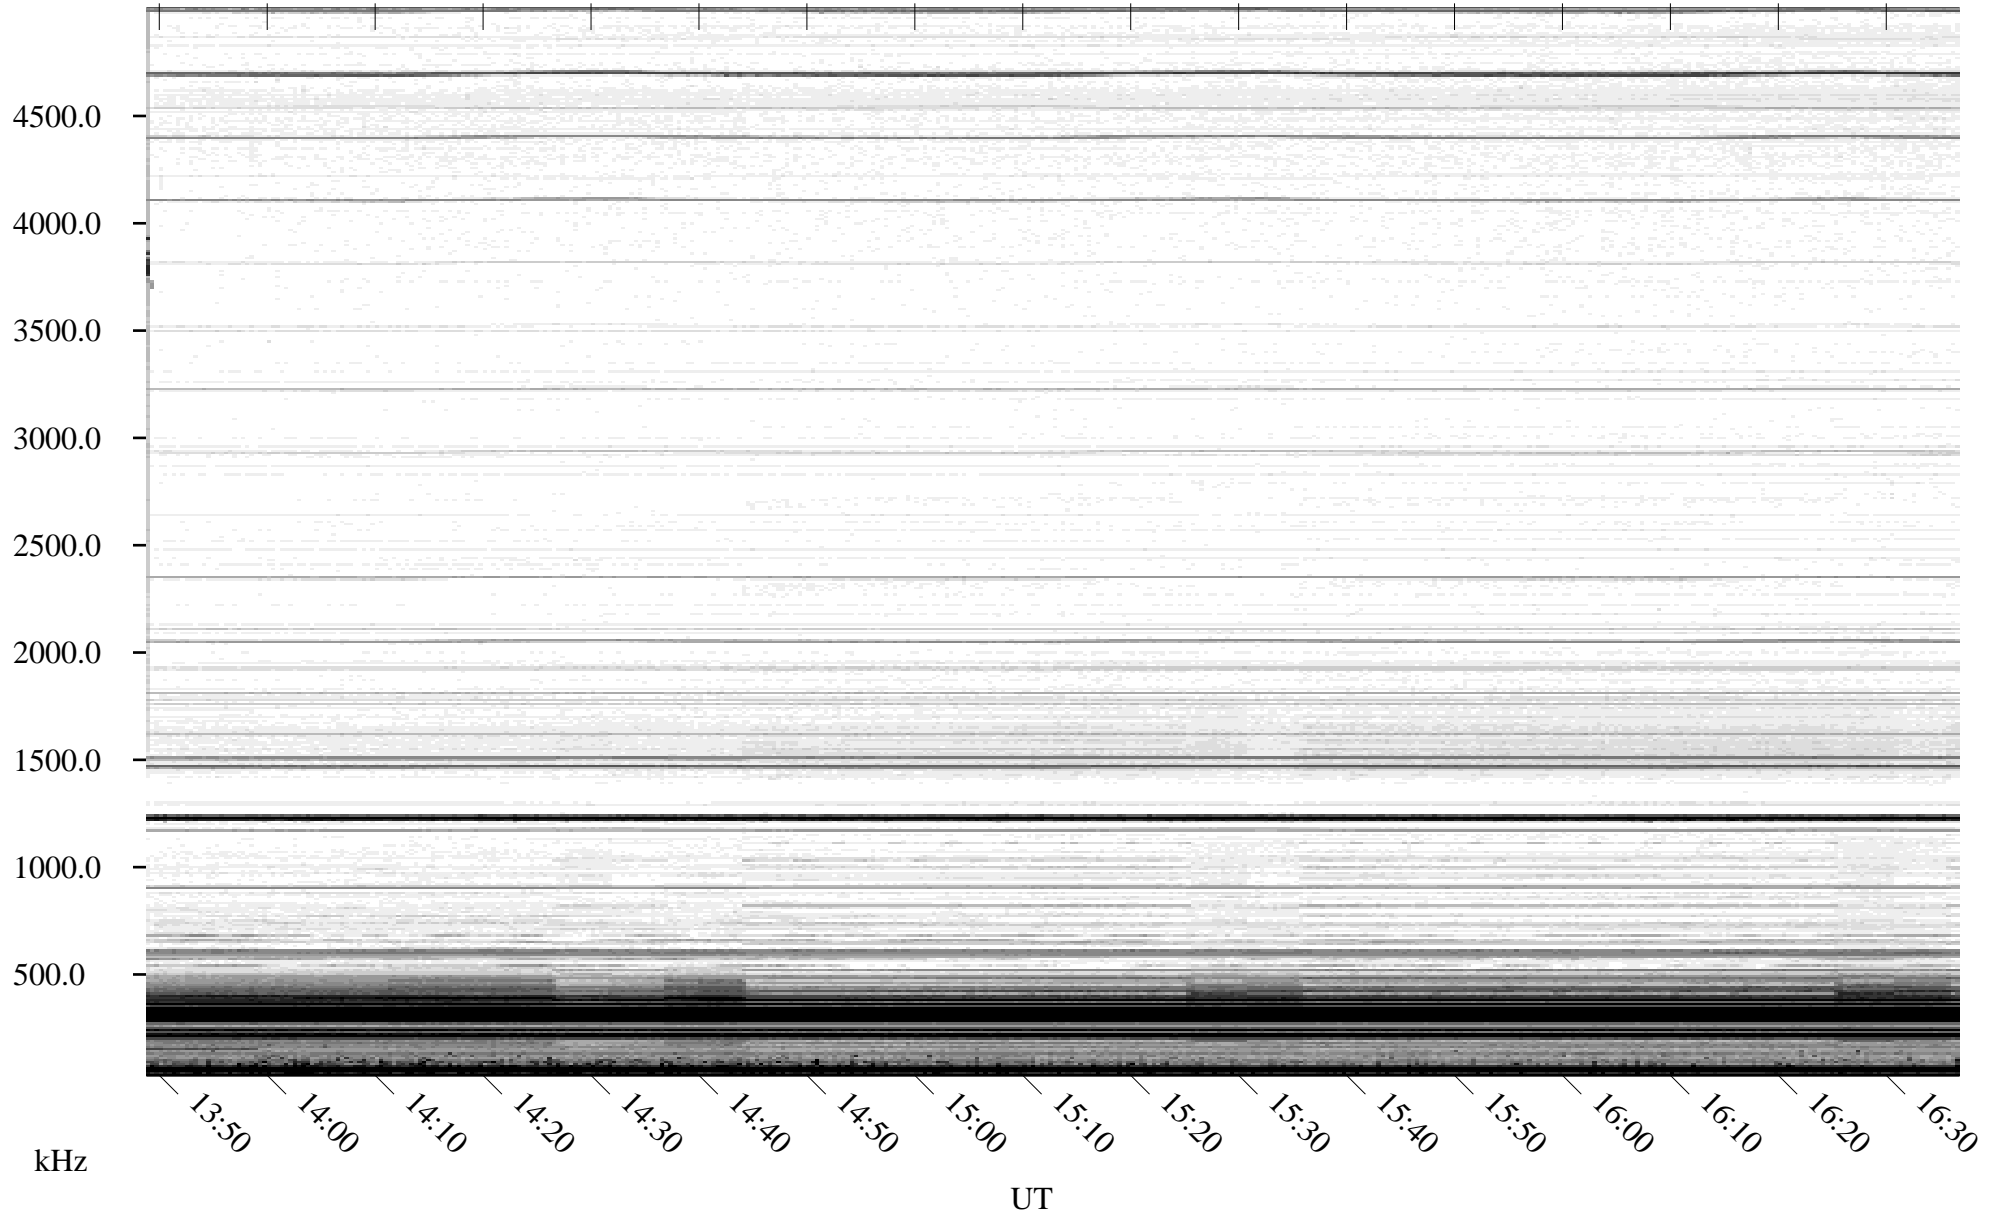

06/23/2010 Churchill, Manitoba

Linear Scale Black = 161 White = 15

ch10174l.r00SUm max_12

Page 1

06/23/2010 Churchill, Manitoba

Linear Scale Black = 161 White = 15

ch10174l.r00SUm max_12

Page 2