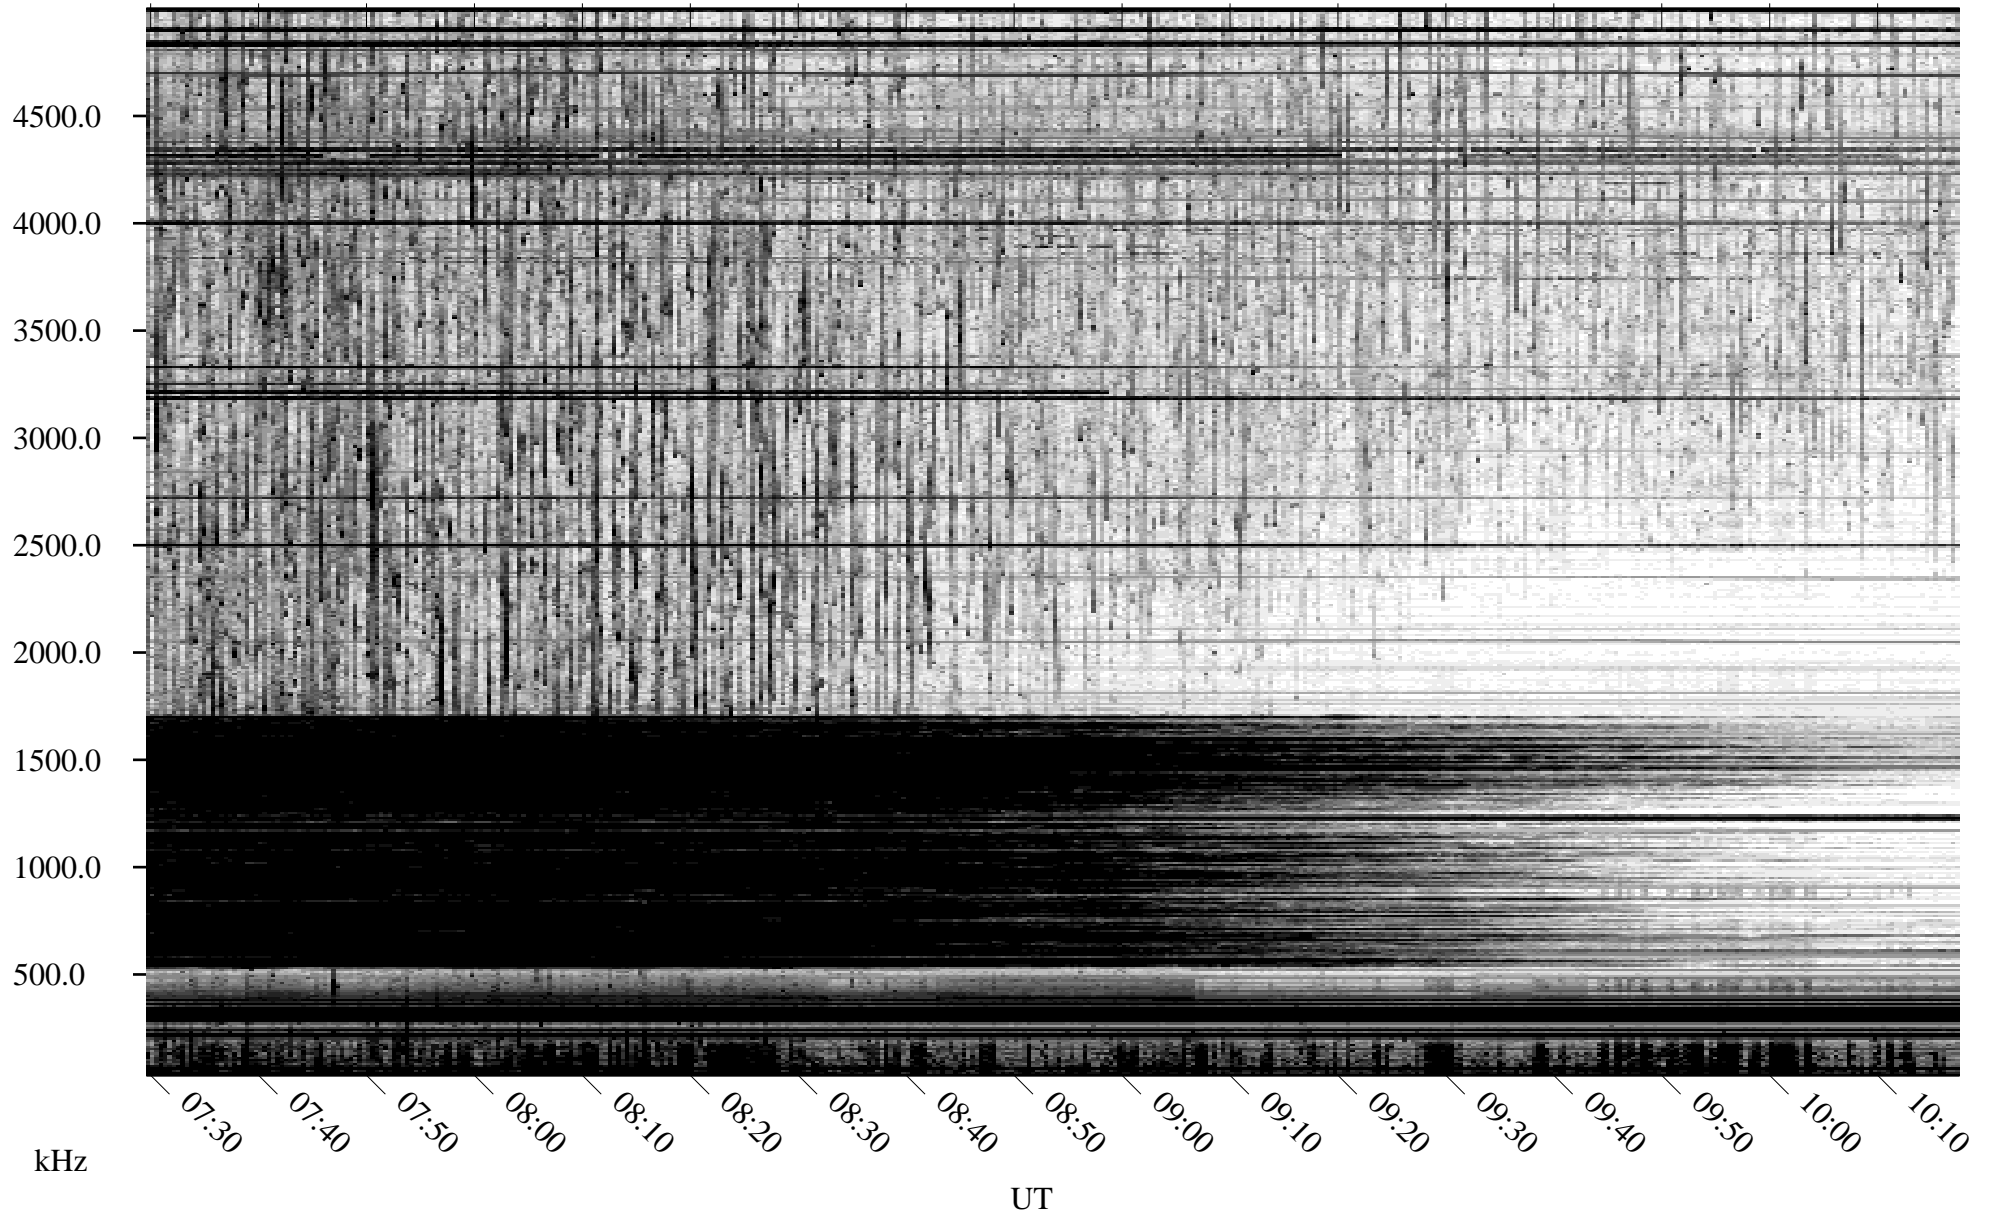

# 06/24/2010 Churchill, Manitoba

Linear Scale    Black = 161    White = 15

ch101751.r00SUm max\_12

Page 1

# 06/24/2010 Churchill, Manitoba

Linear Scale    Black = 161    White = 15

ch101751.r00SUm max\_12

Page 2

# 06/24/2010 Churchill, Manitoba

Linear Scale    Black = 161    White = 15

ch101751.r00SUm max\_12

Page 3

# 06/24/2010 Churchill, Manitoba

Linear Scale    Black = 161    White = 15

ch101751.r00SUm max\_12

Page 4