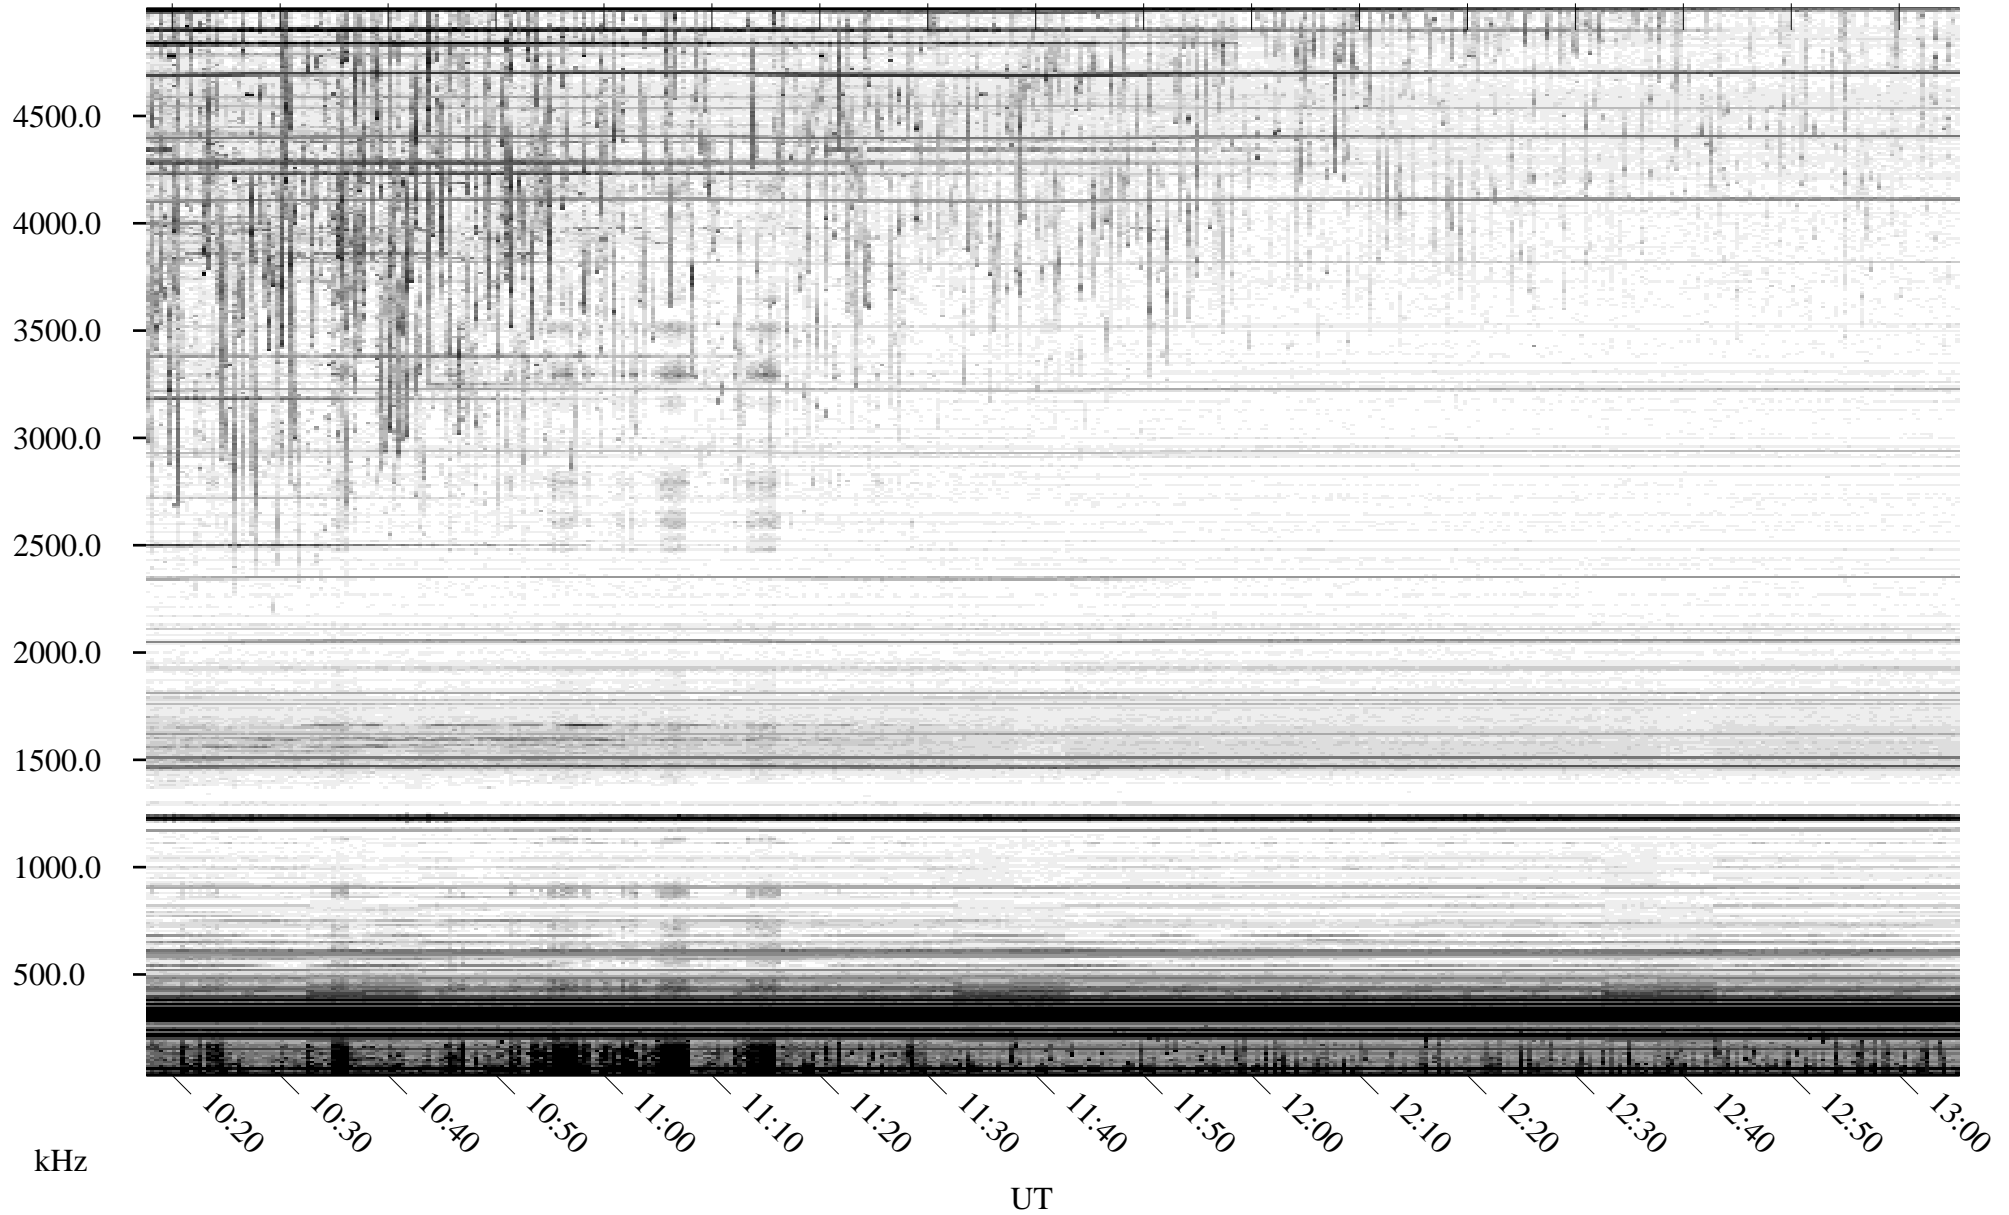

# 06/24/2010 Churchill, Manitoba

Linear Scale    Black = 161    White = 15

ch101751.r00SUm max\_12

Page 1

# 06/24/2010 Churchill, Manitoba

Linear Scale    Black = 161    White = 15

ch101751.r00SUm max\_12

Page 2

# 06/24/2010 Churchill, Manitoba

Linear Scale    Black = 161    White = 15

ch101751.r00SUm max\_12

Page 3

# 06/24/2010 Churchill, Manitoba

Linear Scale    Black = 161    White = 15

ch101751.r00SUm max\_12

Page 4