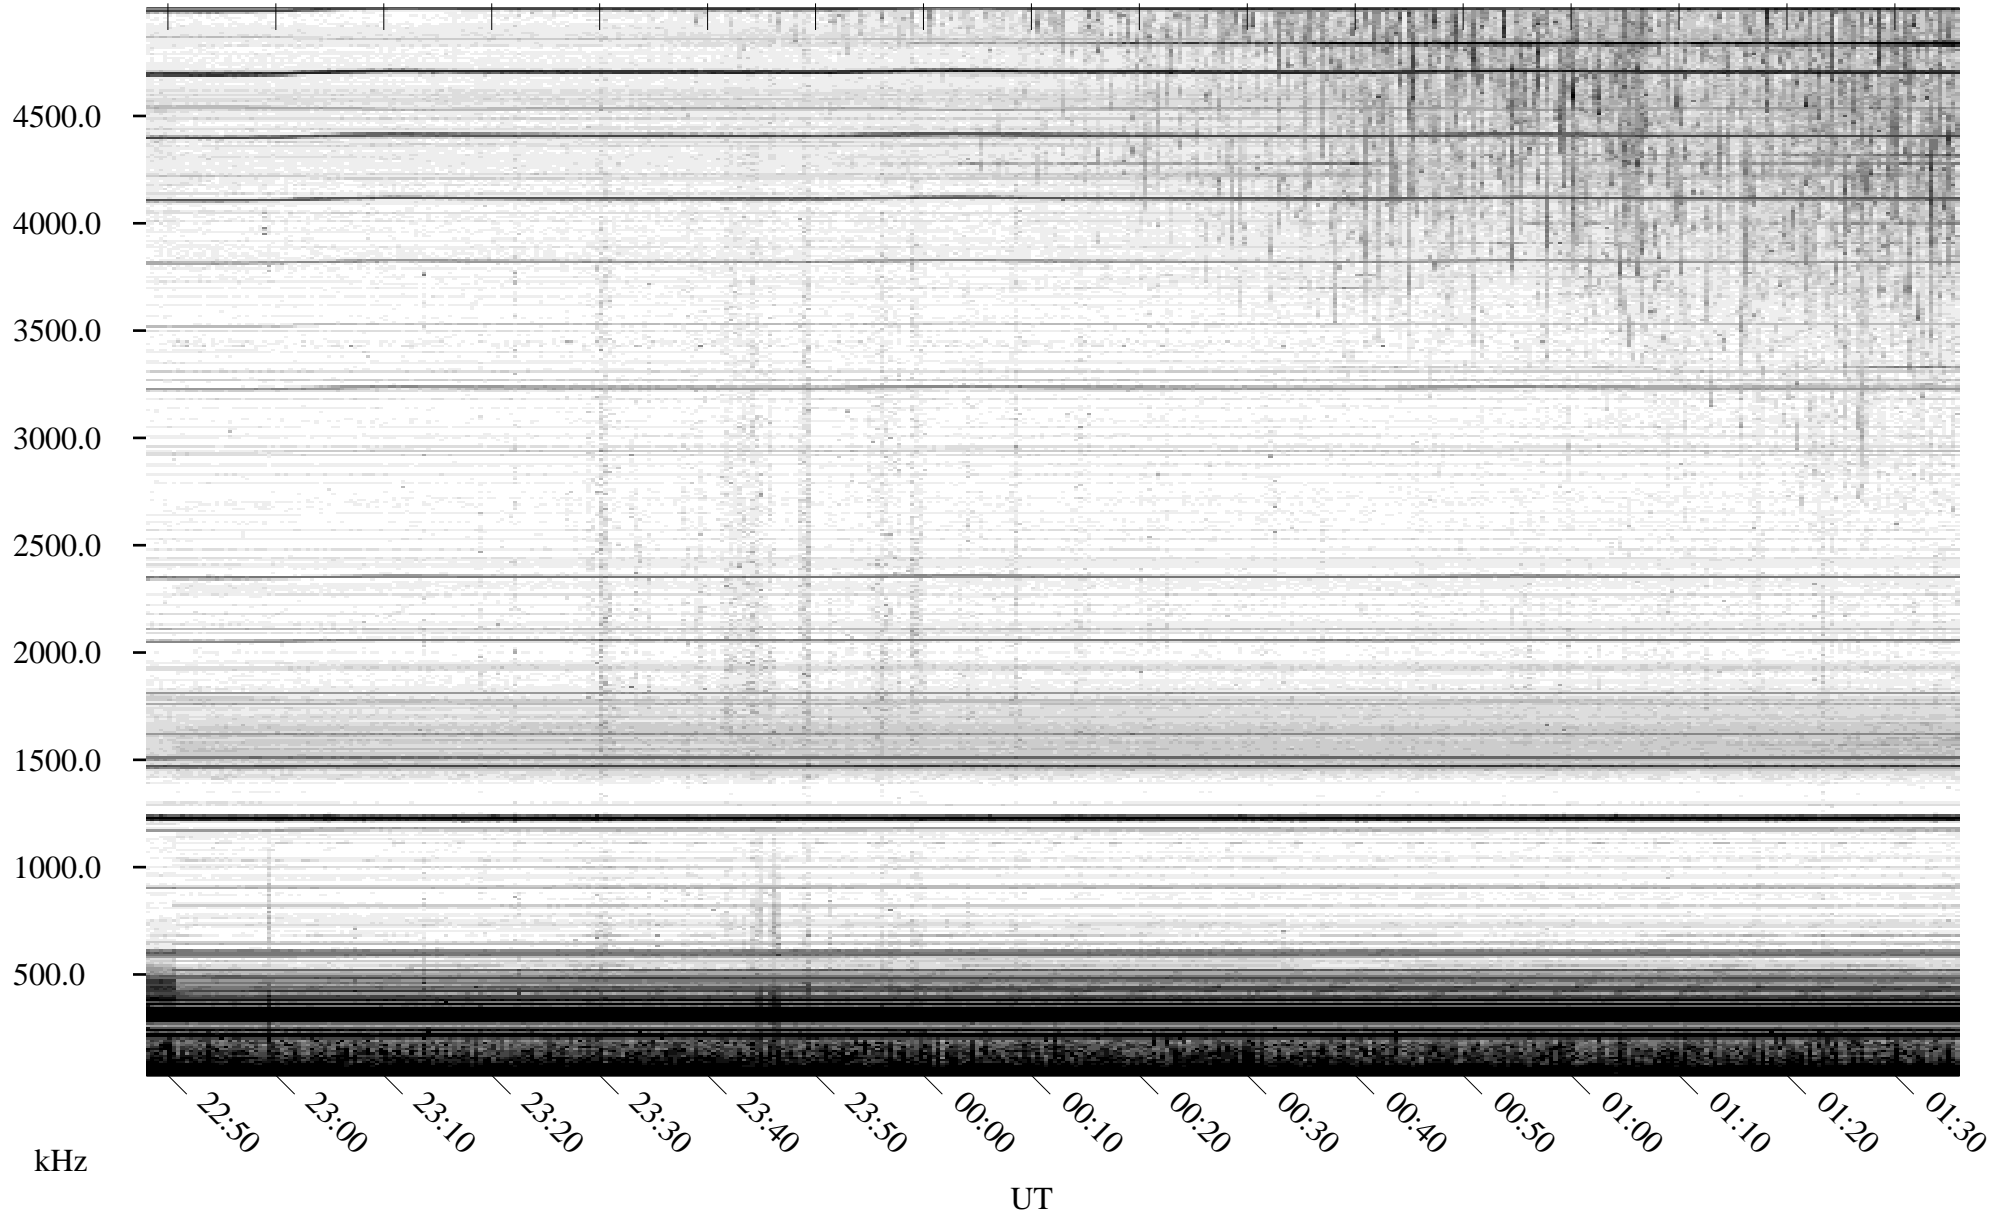

06/24/2010 Churchill, Manitoba

Linear Scale Black = 161 White = 15

ch101751.r01SUm max_12

Page 1

06/24/2010 Churchill, Manitoba

Linear Scale Black = 161 White = 15

ch10175l.r01SUm max_12

Page 2

06/25/2010 Churchill, Manitoba

Linear Scale Black = 161 White = 15

ch101751.r01SUm max_12

Page 3

06/25/2010 Churchill, Manitoba

Linear Scale Black = 161 White = 15

ch101751.r01SUm max_12

Page 4

06/25/2010 Churchill, Manitoba

Linear Scale Black = 161 White = 15

ch101751.r01SUm max_12

Page 5

06/25/2010 Churchill, Manitoba

Linear Scale Black = 161 White = 15

ch10175l.r01SUm max_12

Page 6

06/25/2010 Churchill, Manitoba

Linear Scale Black = 161 White = 15

ch10175l.r01SUm max_12

Page 7

06/25/2010 Churchill, Manitoba

Linear Scale Black = 161 White = 15

ch101751.r01SUm max_12

Page 8