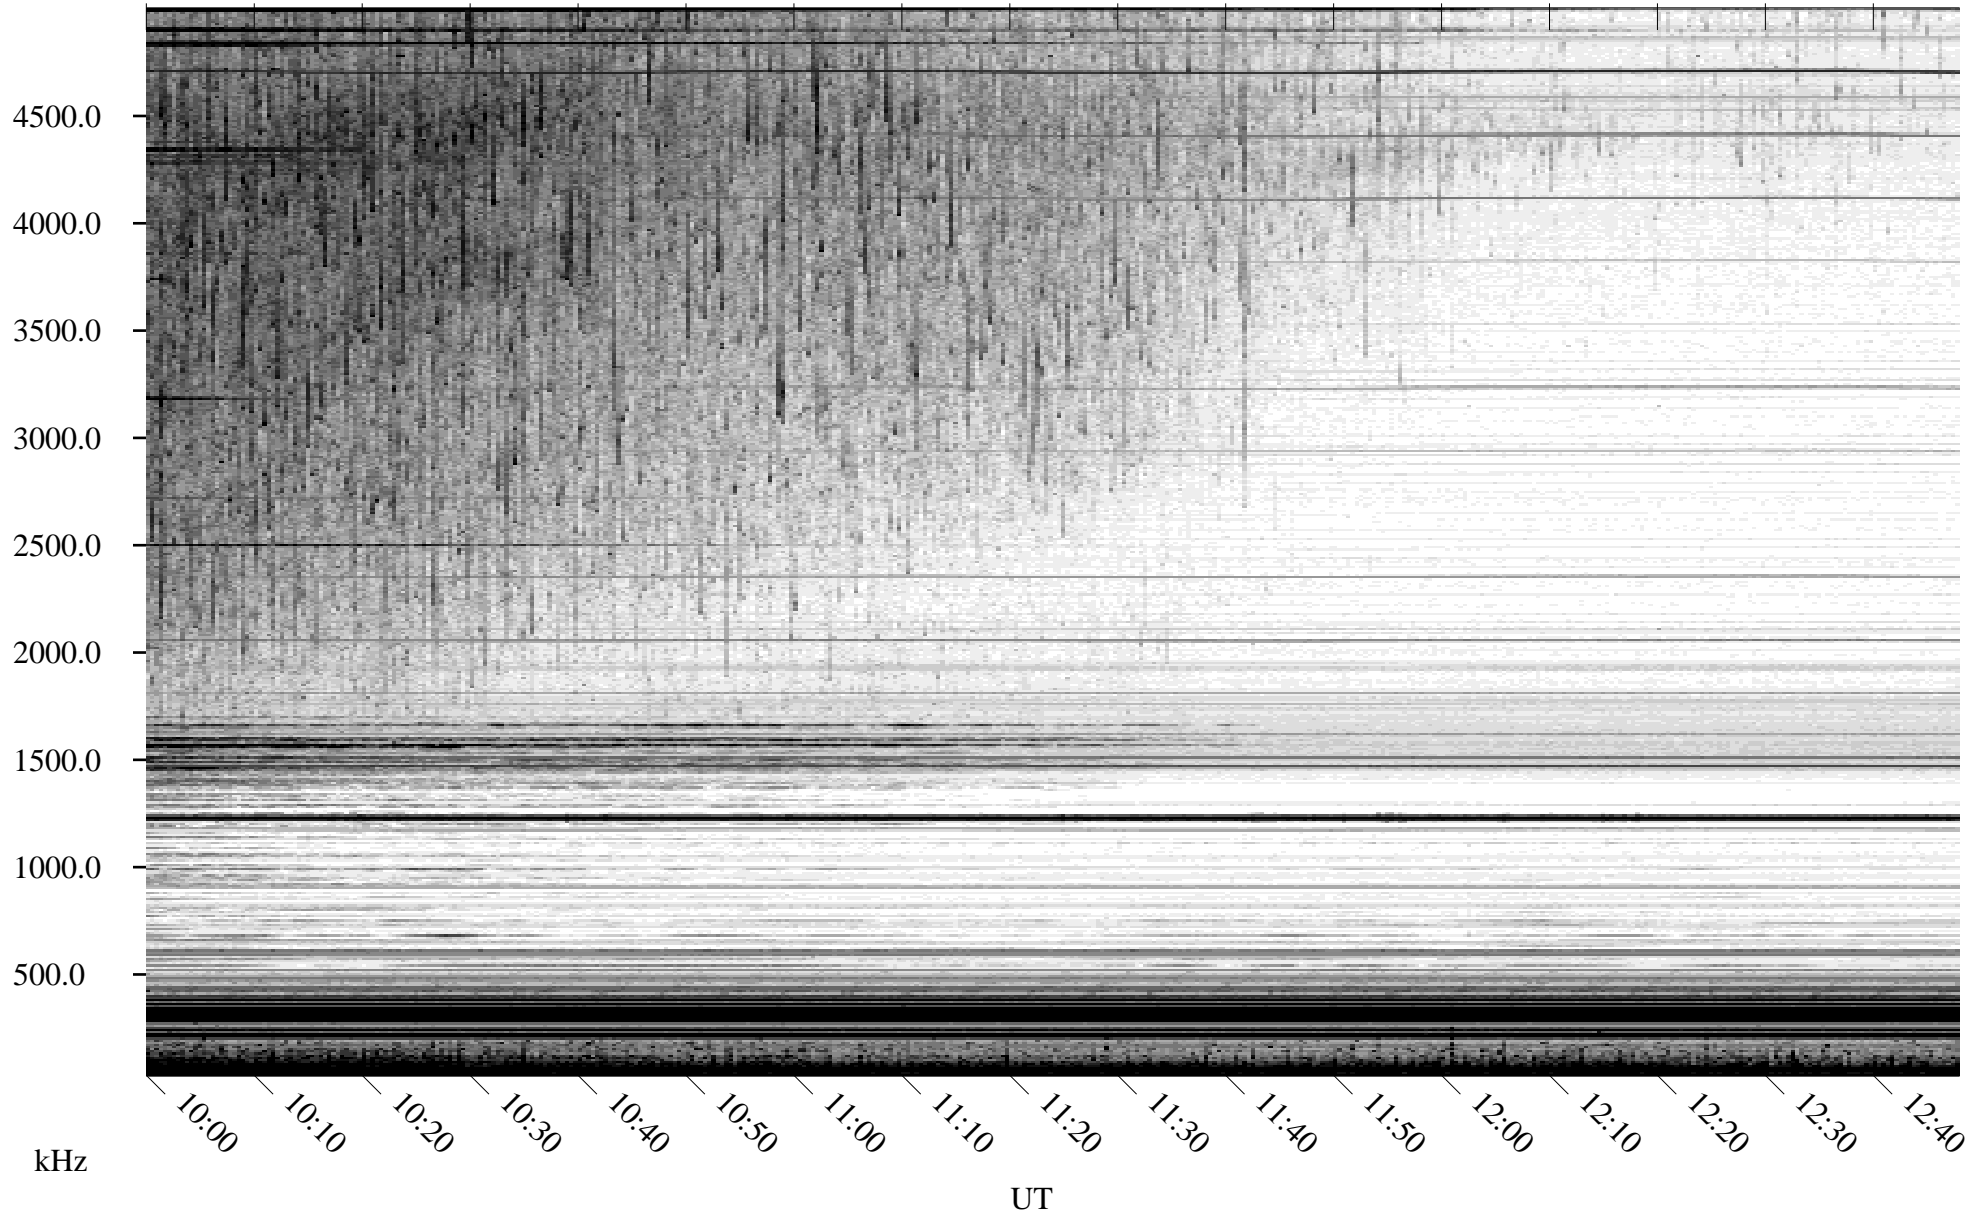

06/24/2010 Churchill, Manitoba

Linear Scale Black = 161 White = 15

ch101751.r01SUm max_12

Page 1

06/24/2010 Churchill, Manitoba

Linear Scale Black = 161 White = 15

ch10175l.r01SUm max_12

Page 2

06/25/2010 Churchill, Manitoba

Linear Scale Black = 161 White = 15

ch101751.r01SUm max_12

Page 3

06/25/2010 Churchill, Manitoba

Linear Scale Black = 161 White = 15

ch101751.r01SUm max_12

Page 4

06/25/2010 Churchill, Manitoba

Linear Scale Black = 161 White = 15

ch101751.r01SUm max_12

Page 5

06/25/2010 Churchill, Manitoba

Linear Scale Black = 161 White = 15

ch10175l.r01SUm max_12

Page 6

06/25/2010 Churchill, Manitoba

Linear Scale Black = 161 White = 15

ch10175l.r01SUm max_12

Page 7

06/25/2010 Churchill, Manitoba

Linear Scale Black = 161 White = 15

ch101751.r01SUm max_12

Page 8