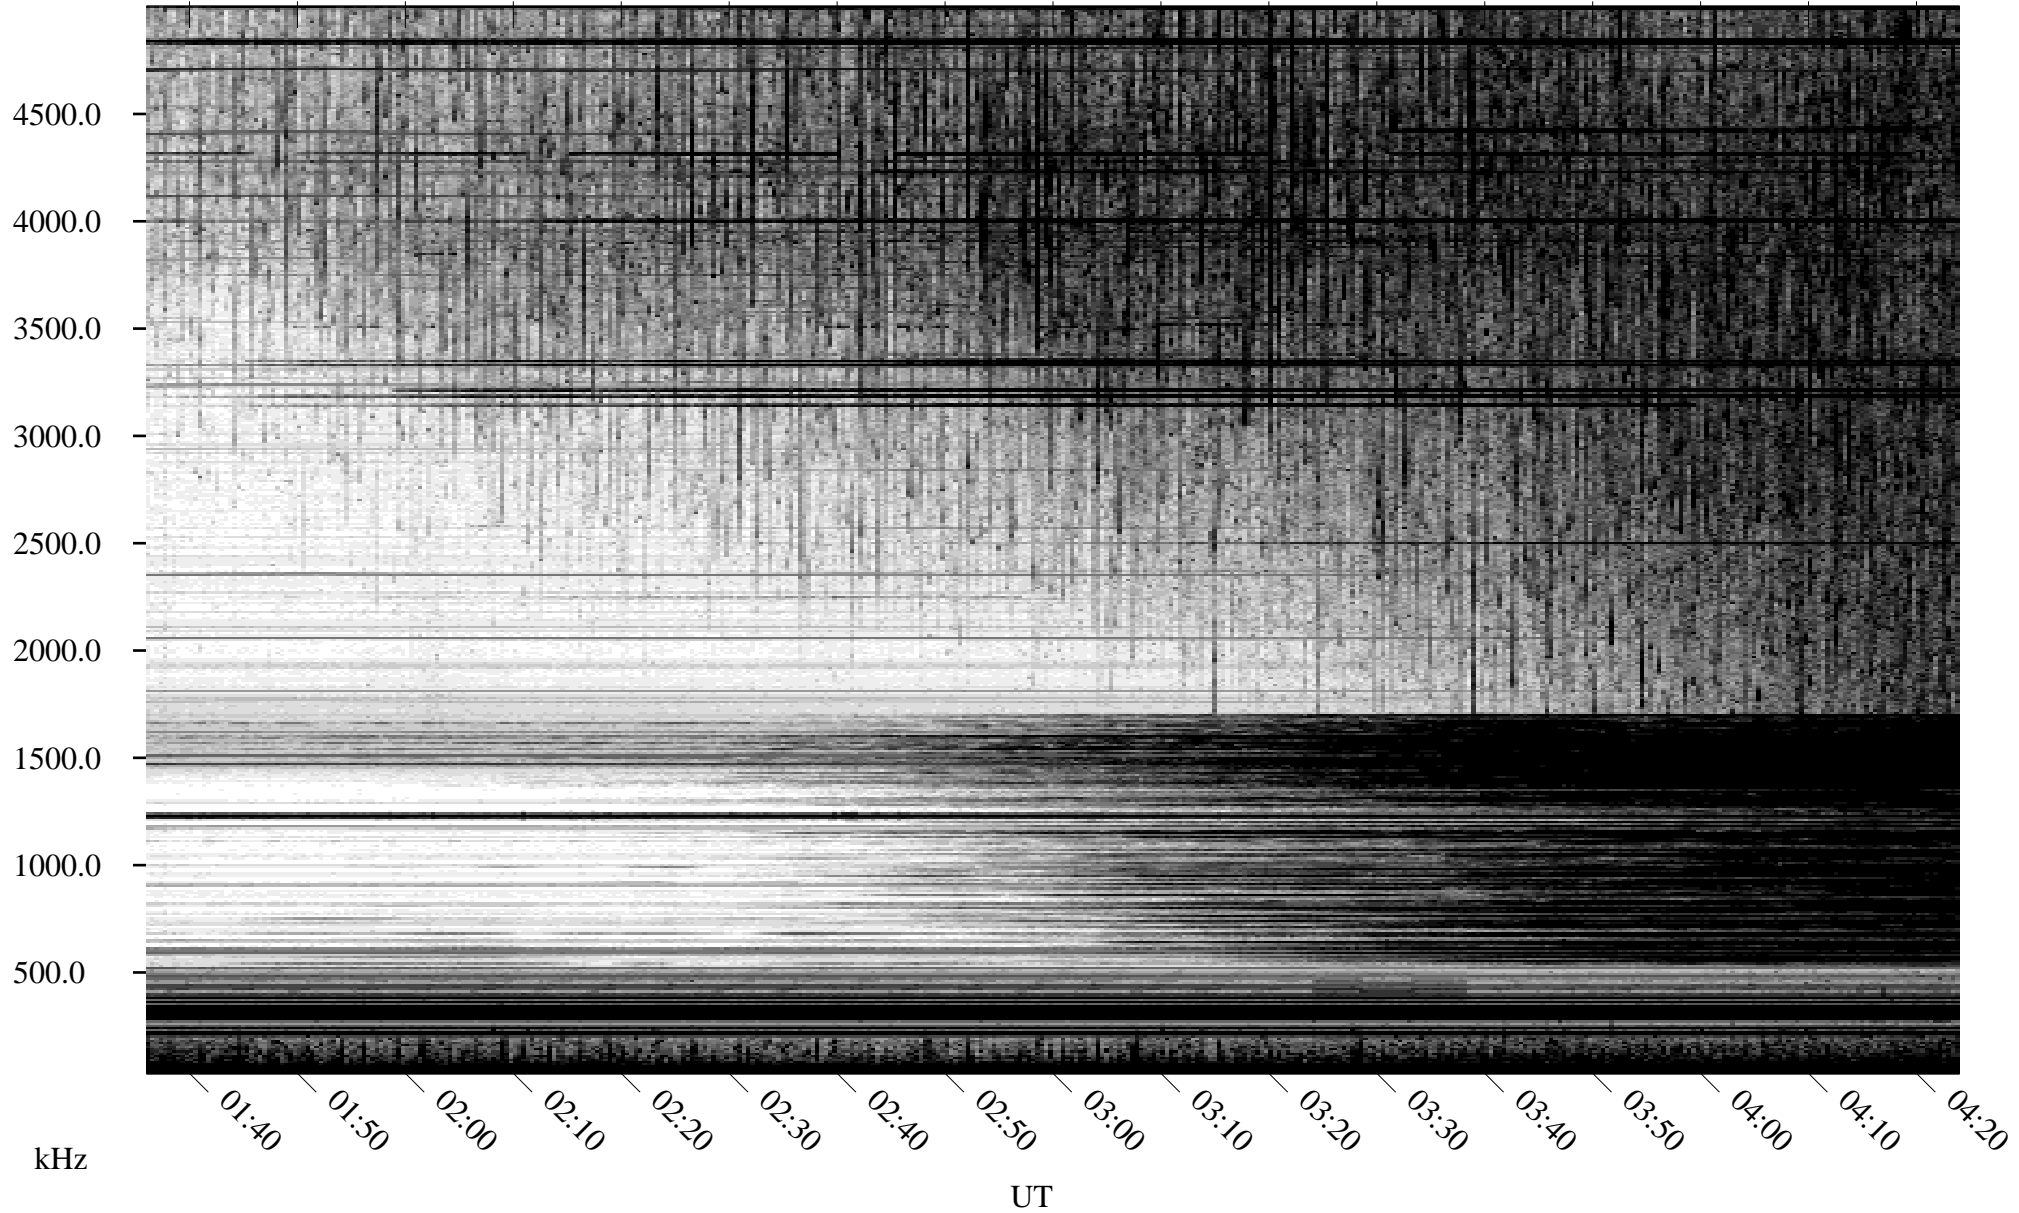

06/24/2010 Churchill, Manitoba

Linear Scale Black = 161 White = 15

ch101751.r01SUm max_12

Page 1

06/24/2010 Churchill, Manitoba

Linear Scale Black = 161 White = 15

ch10175l.r01SUm max_12

Page 2

06/25/2010 Churchill, Manitoba

Linear Scale Black = 161 White = 15

ch101751.r01SUm max_12

Page 3

06/25/2010 Churchill, Manitoba

Linear Scale Black = 161 White = 15

ch101751.r01SUm max_12

Page 4

06/25/2010 Churchill, Manitoba

Linear Scale Black = 161 White = 15

ch101751.r01SUm max_12

Page 5

06/25/2010 Churchill, Manitoba

Linear Scale Black = 161 White = 15

ch10175l.r01SUm max_12

Page 6

06/25/2010 Churchill, Manitoba

Linear Scale Black = 161 White = 15

ch10175l.r01SUm max_12

Page 7

06/25/2010 Churchill, Manitoba

Linear Scale Black = 161 White = 15

ch101751.r01SUm max_12

Page 8