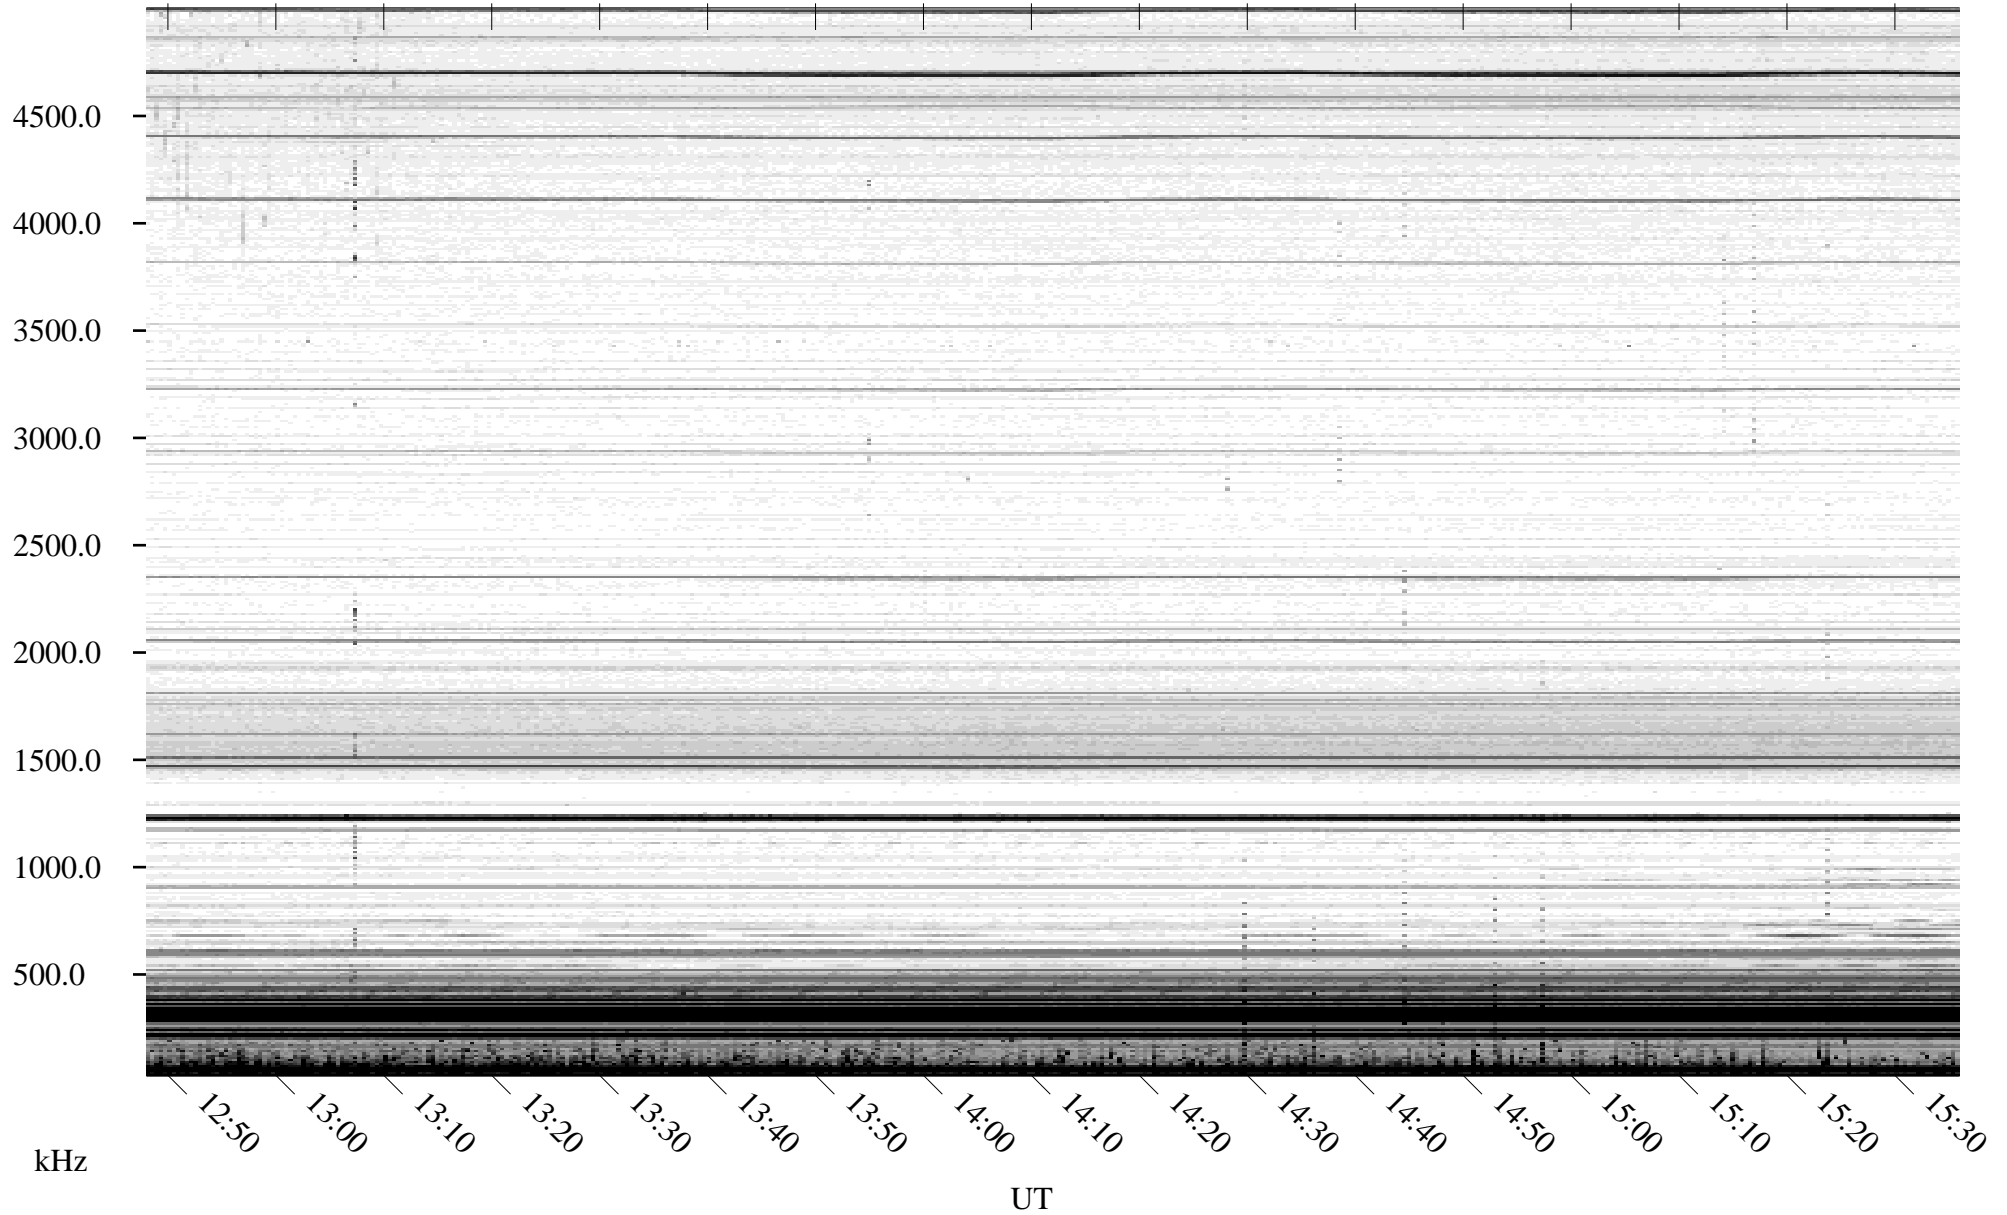

06/24/2010 Churchill, Manitoba

Linear Scale Black = 161 White = 15

ch101751.r01SUm max_12

Page 1

06/24/2010 Churchill, Manitoba

Linear Scale Black = 161 White = 15

ch10175l.r01SUm max_12

Page 2

06/25/2010 Churchill, Manitoba

Linear Scale Black = 161 White = 15

ch101751.r01SUm max_12

Page 3

06/25/2010 Churchill, Manitoba

Linear Scale Black = 161 White = 15

ch101751.r01SUm max_12

Page 4

06/25/2010 Churchill, Manitoba

Linear Scale Black = 161 White = 15

ch101751.r01SUm max_12

Page 5

06/25/2010 Churchill, Manitoba

Linear Scale Black = 161 White = 15

ch10175l.r01SUm max_12

Page 6

06/25/2010 Churchill, Manitoba

Linear Scale Black = 161 White = 15

ch10175l.r01SUm max_12

Page 7

06/25/2010 Churchill, Manitoba

Linear Scale Black = 161 White = 15

ch101751.r01SUm max_12

Page 8