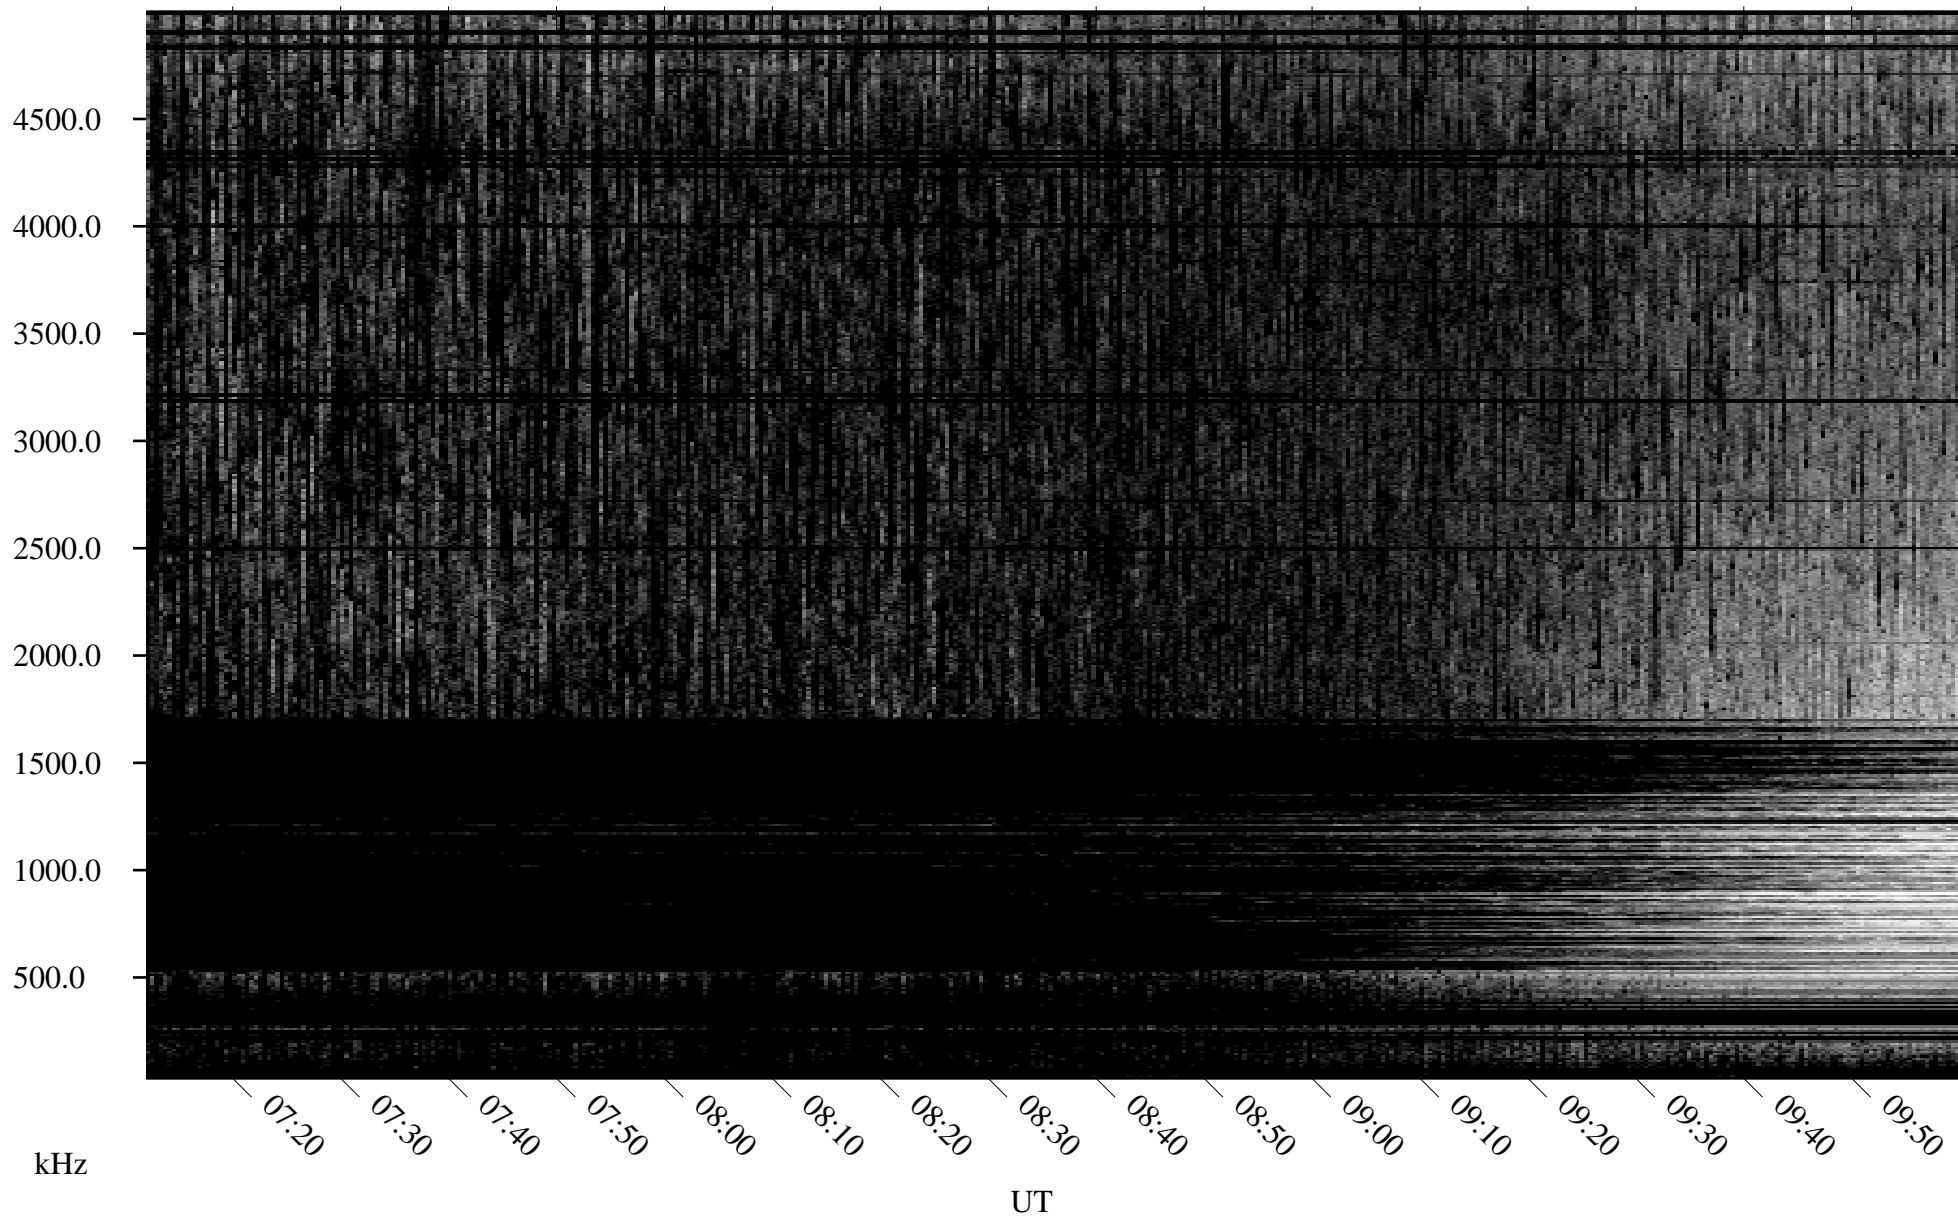

06/24/2010 Churchill, Manitoba

Linear Scale Black = 161 White = 15

ch101751.r01SUm max_12

Page 1

06/24/2010 Churchill, Manitoba

Linear Scale Black = 161 White = 15

ch10175l.r01SUm max_12

Page 2

06/25/2010 Churchill, Manitoba

Linear Scale Black = 161 White = 15

ch101751.r01SUm max_12

Page 3

06/25/2010 Churchill, Manitoba

Linear Scale Black = 161 White = 15

ch101751.r01SUm max_12

Page 4

06/25/2010 Churchill, Manitoba

Linear Scale Black = 161 White = 15

ch101751.r01SUm max_12

Page 5

06/25/2010 Churchill, Manitoba

Linear Scale Black = 161 White = 15

ch10175l.r01SUm max_12

Page 6

06/25/2010 Churchill, Manitoba

Linear Scale Black = 161 White = 15

ch10175l.r01SUm max_12

Page 7

06/25/2010 Churchill, Manitoba

Linear Scale Black = 161 White = 15

ch101751.r01SUm max_12

Page 8