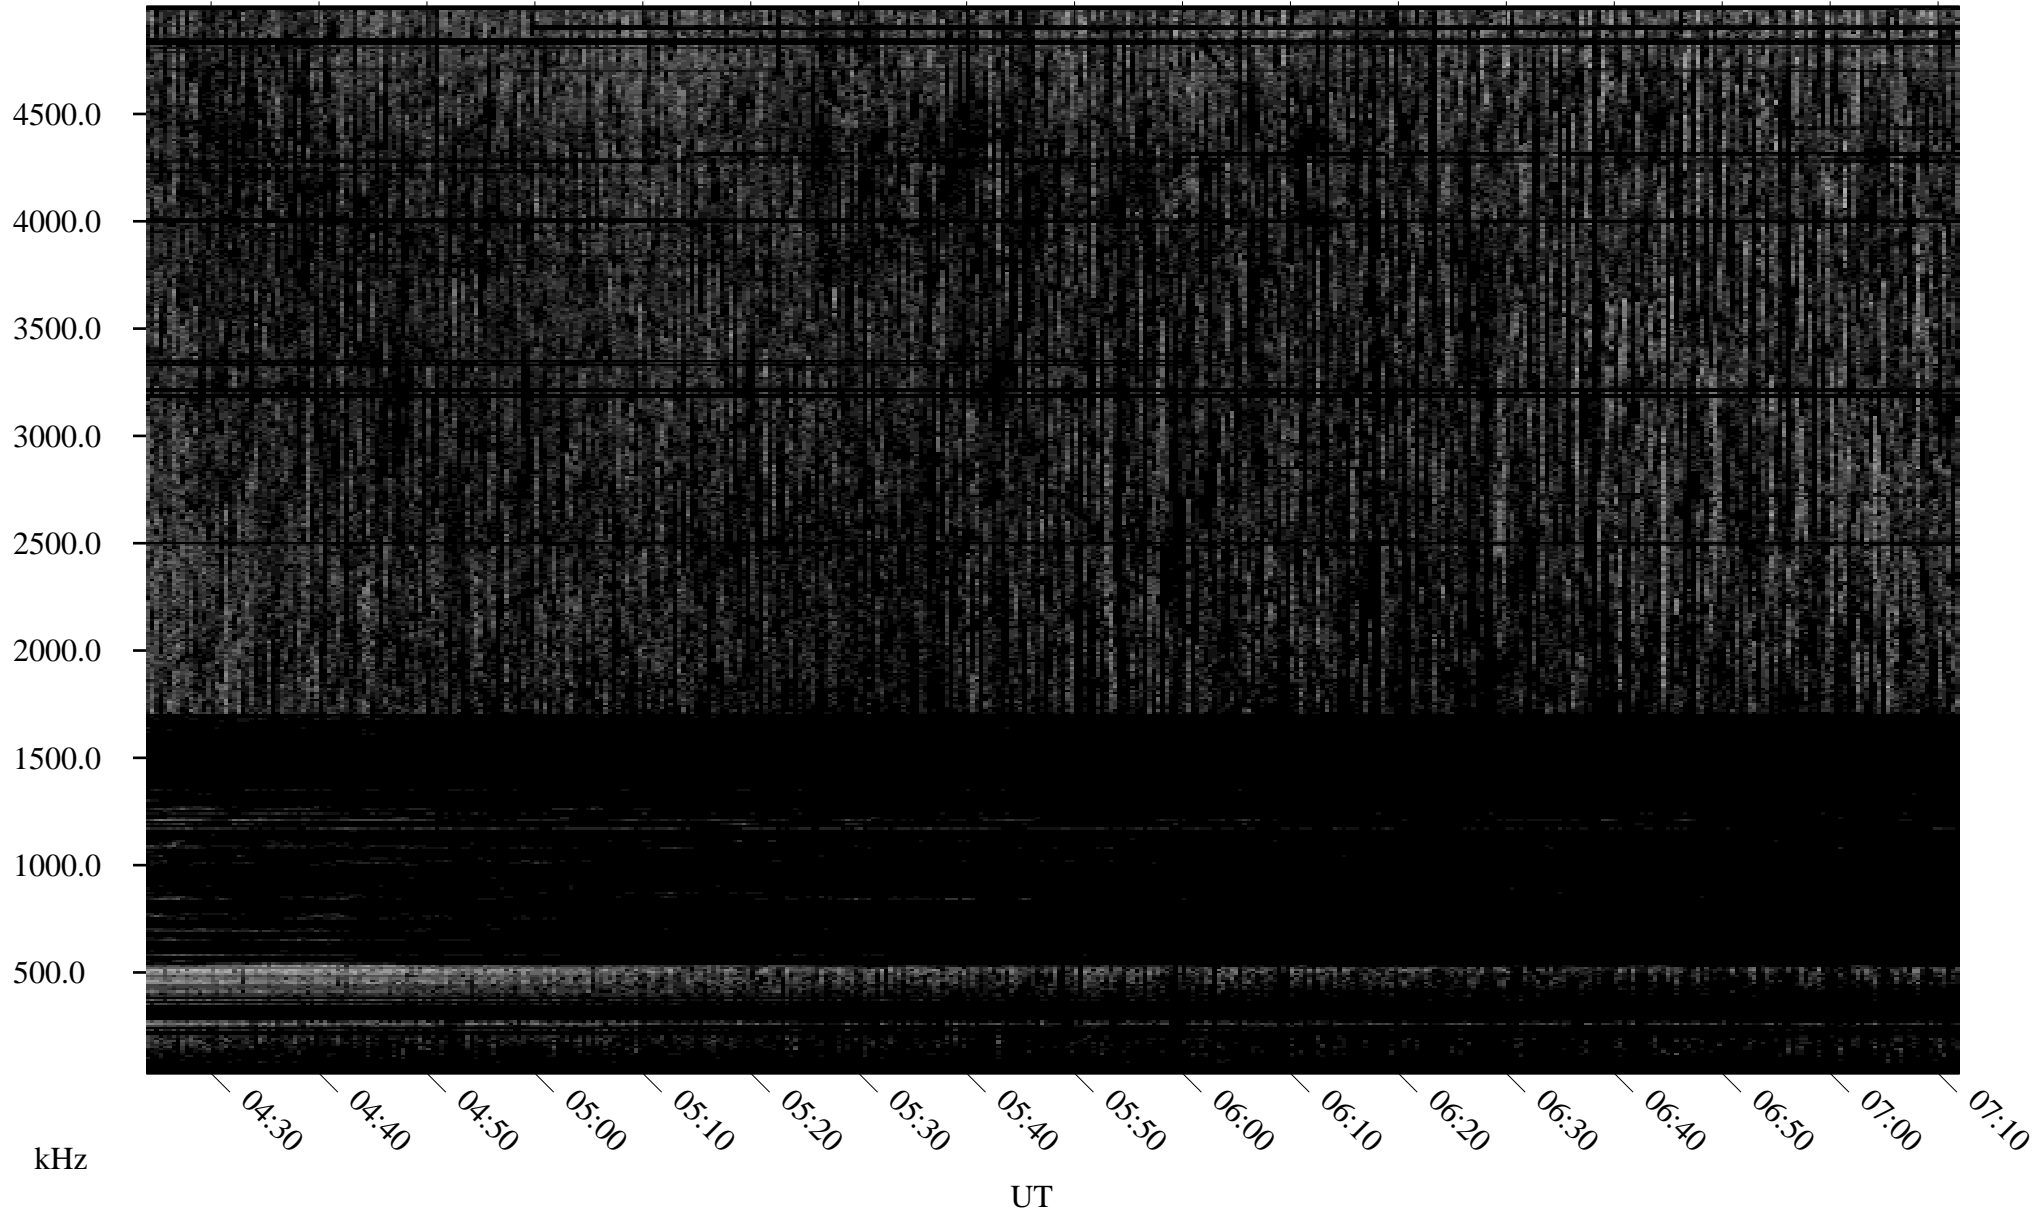

06/24/2010 Churchill, Manitoba

Linear Scale Black = 161 White = 15

ch101751.r01SUm max_12

Page 1

06/24/2010 Churchill, Manitoba

Linear Scale Black = 161 White = 15

ch10175l.r01SUm max_12

Page 2

06/25/2010 Churchill, Manitoba

Linear Scale Black = 161 White = 15

ch101751.r01SUm max_12

Page 3

06/25/2010 Churchill, Manitoba

Linear Scale Black = 161 White = 15

ch101751.r01SUm max_12

Page 4

06/25/2010 Churchill, Manitoba

Linear Scale Black = 161 White = 15

ch101751.r01SUm max_12

Page 5

06/25/2010 Churchill, Manitoba

Linear Scale Black = 161 White = 15

ch10175l.r01SUm max_12

Page 6

06/25/2010 Churchill, Manitoba

Linear Scale Black = 161 White = 15

ch10175l.r01SUm max_12

Page 7

06/25/2010 Churchill, Manitoba

Linear Scale Black = 161 White = 15

ch101751.r01SUm max_12

Page 8