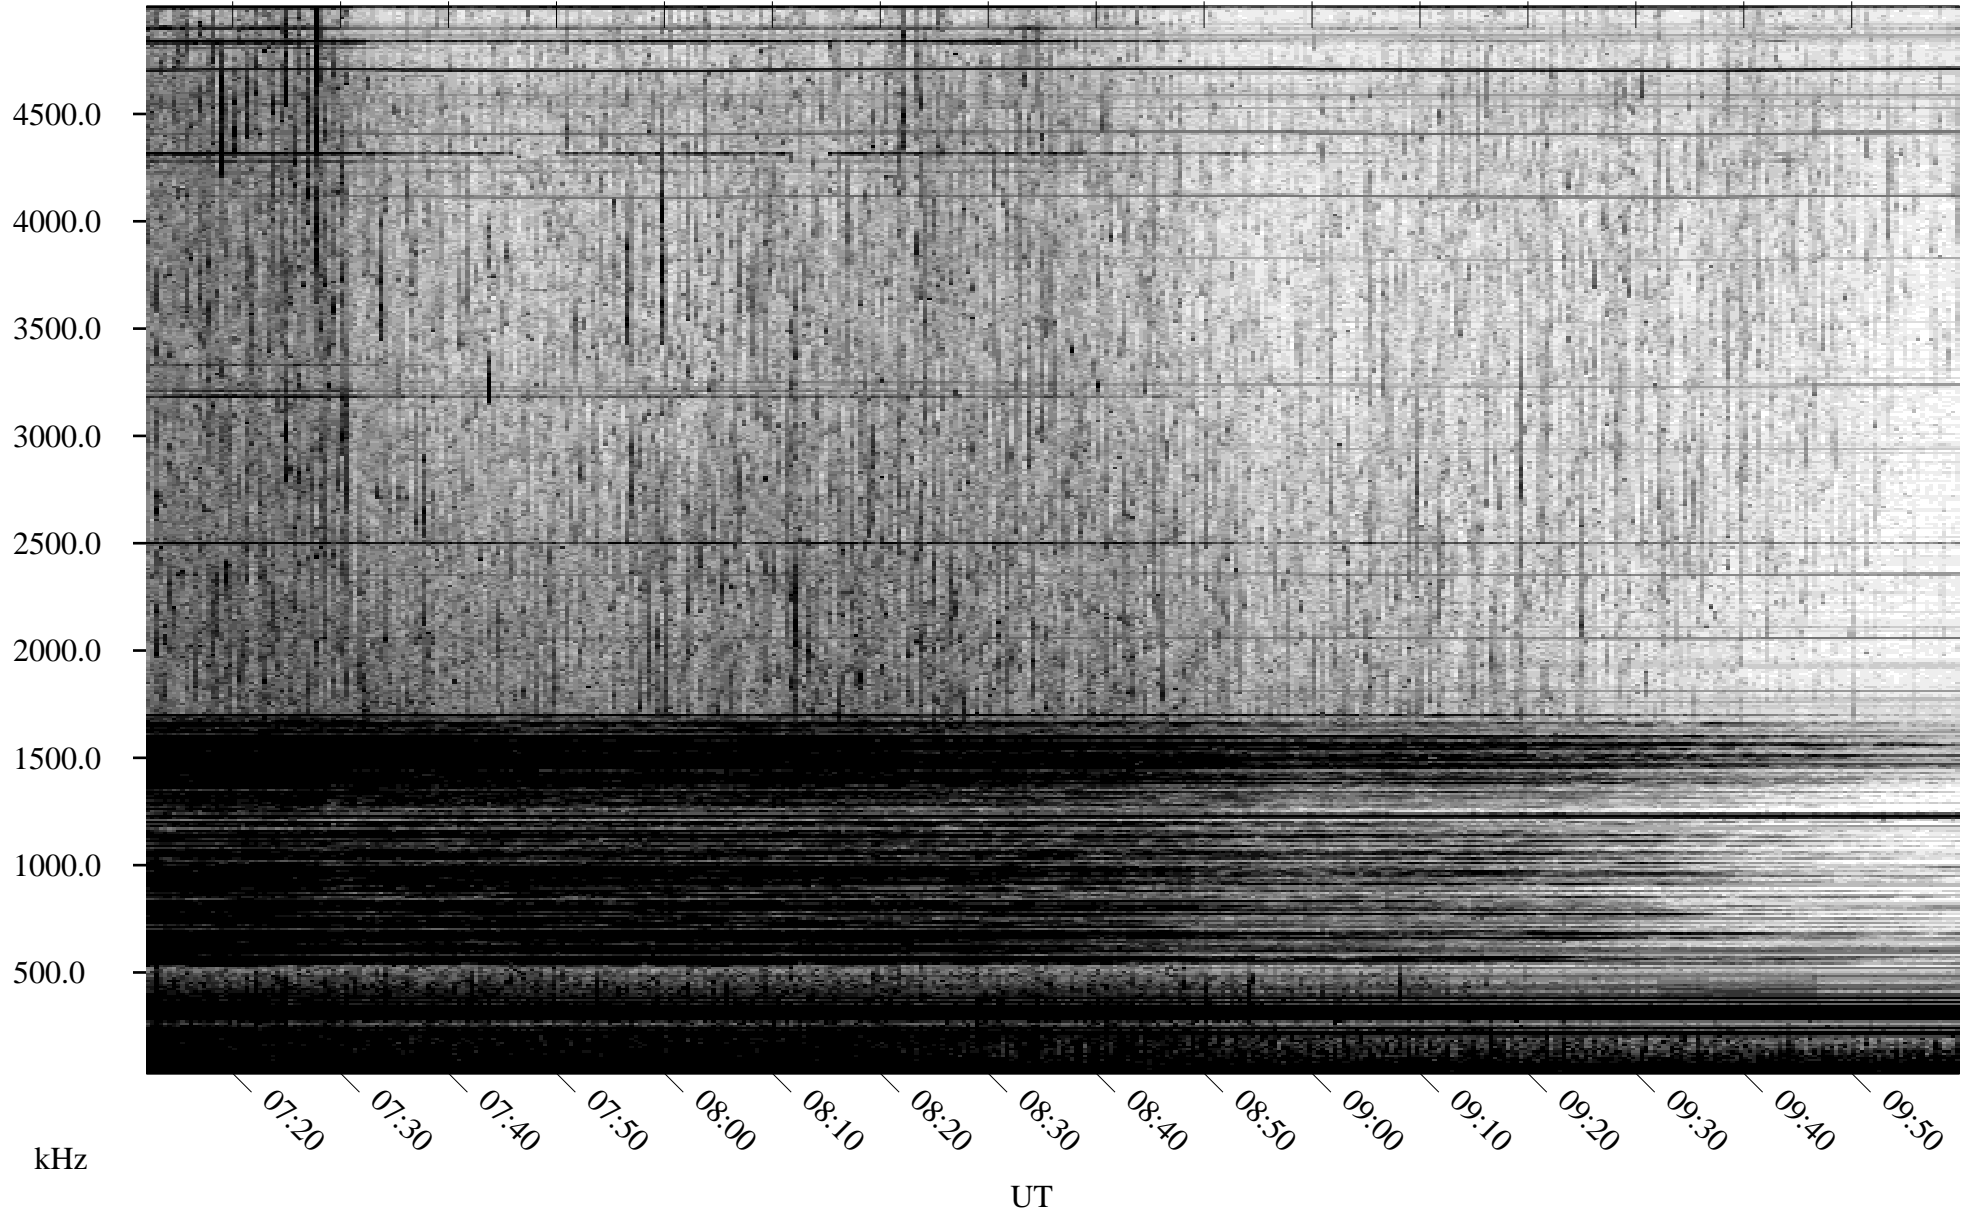

# 06/26/2010 Churchill, Manitoba

Linear Scale    Black = 161    White = 15

ch10176l.r00SUm max\_12

Page 3

# 06/26/2010 Churchill, Manitoba

Linear Scale    Black = 161    White = 15

ch10176l.r00SUm max\_12

Page 4

# 06/26/2010 Churchill, Manitoba

Linear Scale    Black = 161    White = 15

ch10176l.r00SUm max\_12

Page 5

# 06/26/2010 Churchill, Manitoba

Linear Scale    Black = 161    White = 15

ch10176l.r00SUm max\_12

Page 6