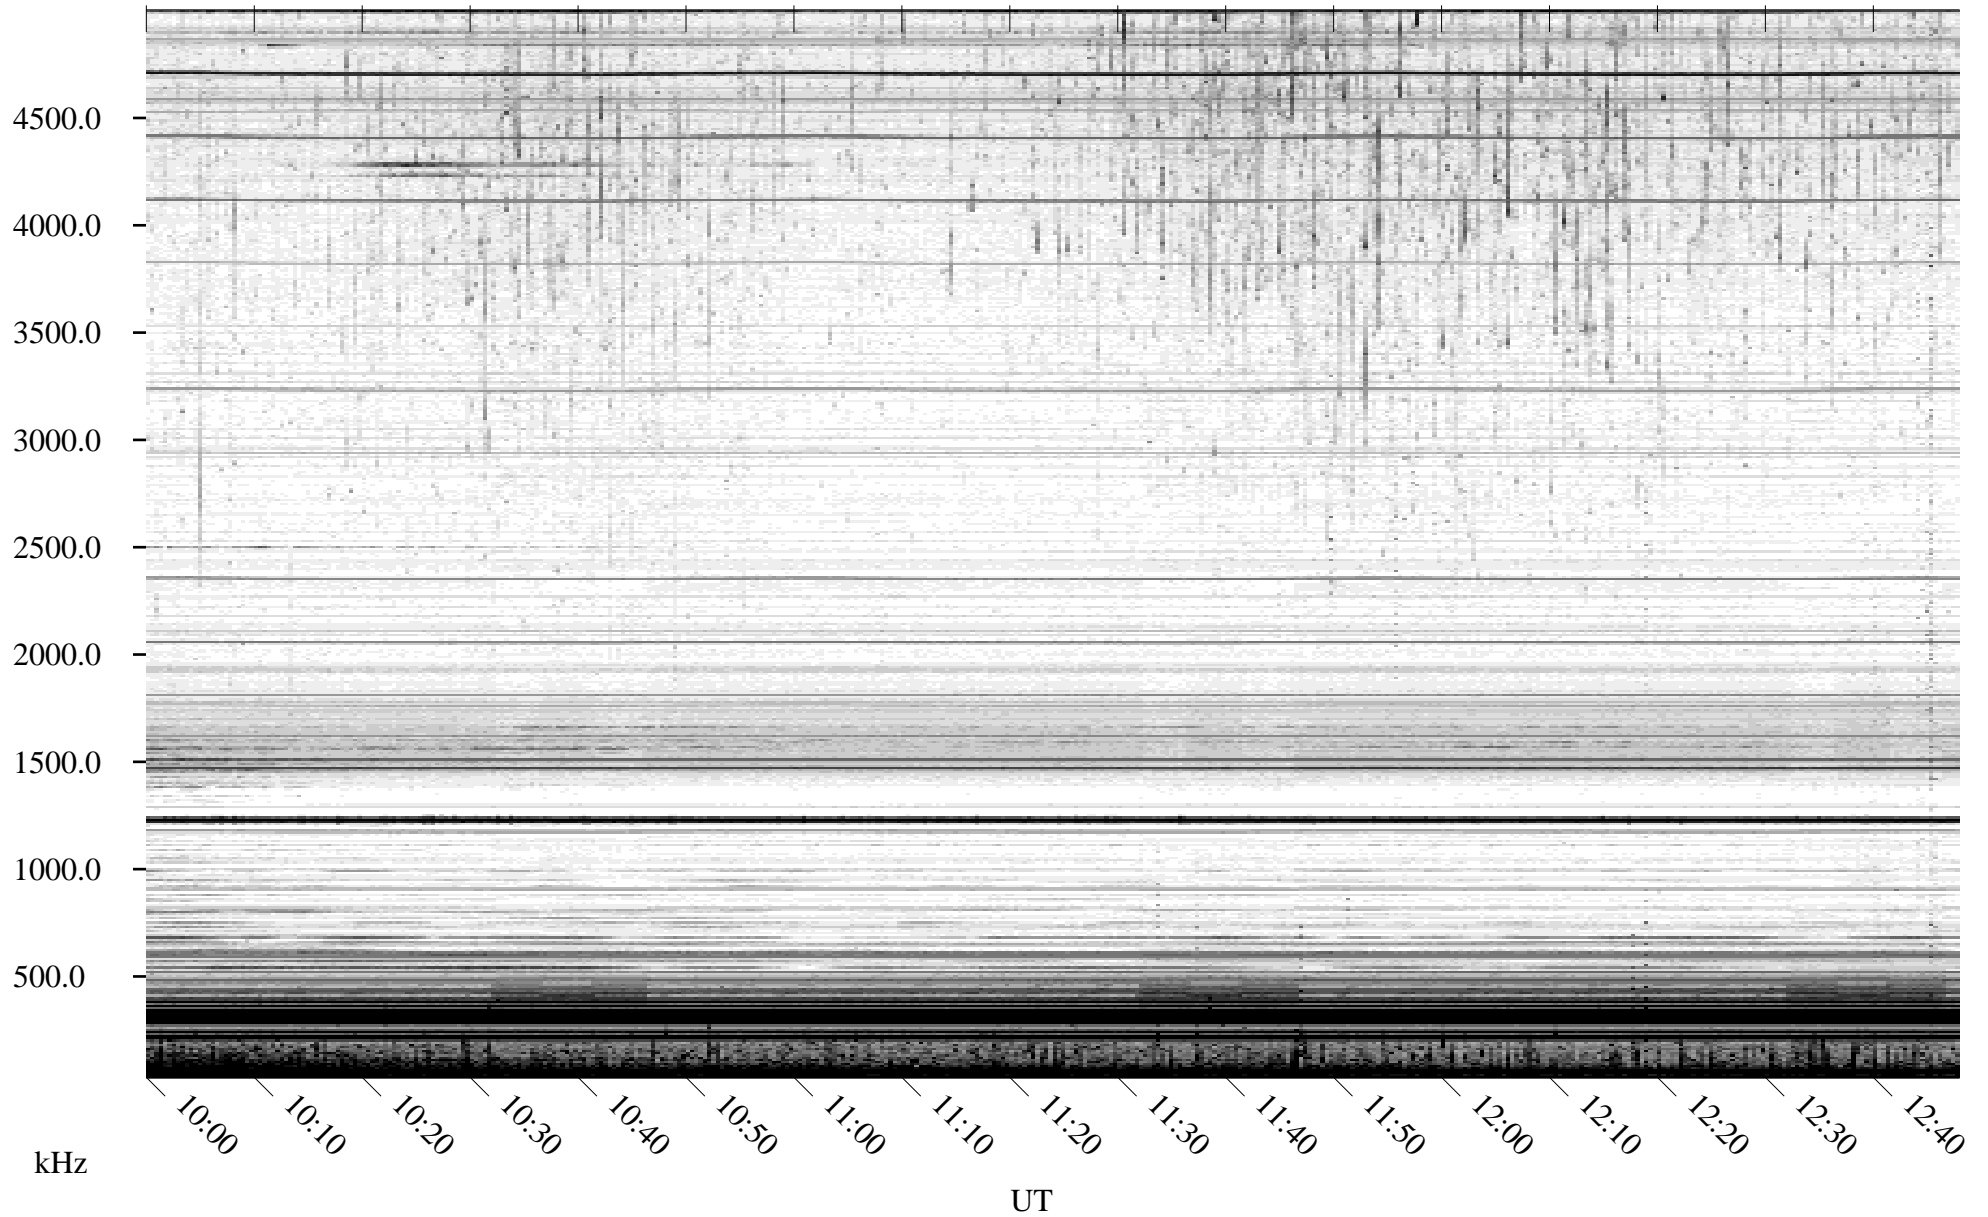

# 06/26/2010 Churchill, Manitoba

Linear Scale    Black = 161    White = 15

ch10176l.r00SUm max\_12

Page 5

# 06/26/2010 Churchill, Manitoba

Linear Scale    Black = 161    White = 15

ch10176l.r00SUm max\_12

Page 6