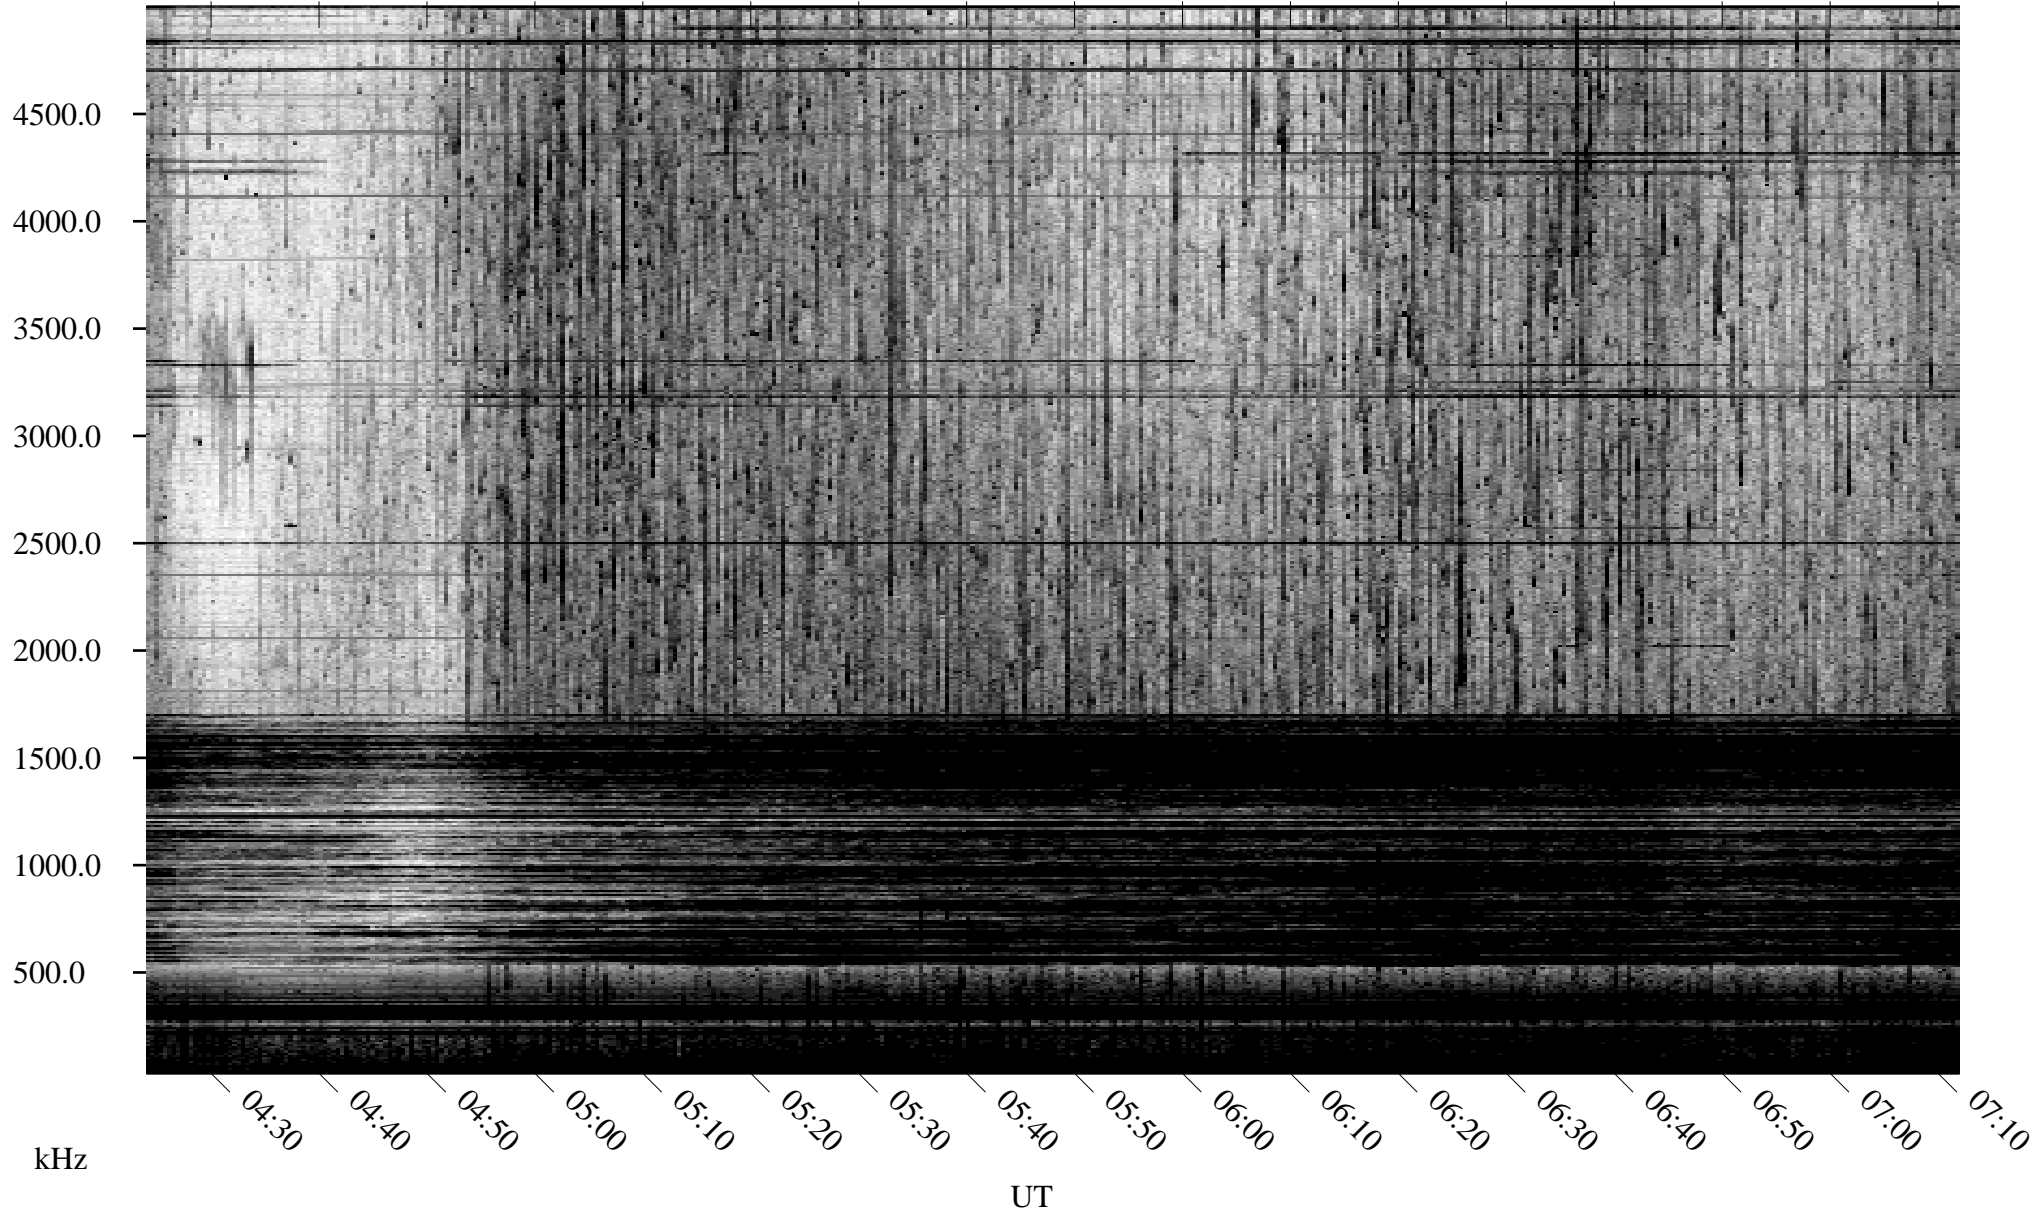

# 06/25/2010 Churchill, Manitoba

Linear Scale    Black = 161    White = 15

ch10176l.r00SUm max\_12

Page 1

# 06/25/2010 Churchill, Manitoba

Linear Scale    Black = 161    White = 15

ch10176l.r00SUm max\_12

Page 2

# 06/26/2010 Churchill, Manitoba

Linear Scale    Black = 161    White = 15

ch10176l.r00SUm max\_12

Page 3

# 06/26/2010 Churchill, Manitoba

Linear Scale    Black = 161    White = 15

ch10176l.r00SUm max\_12

Page 4