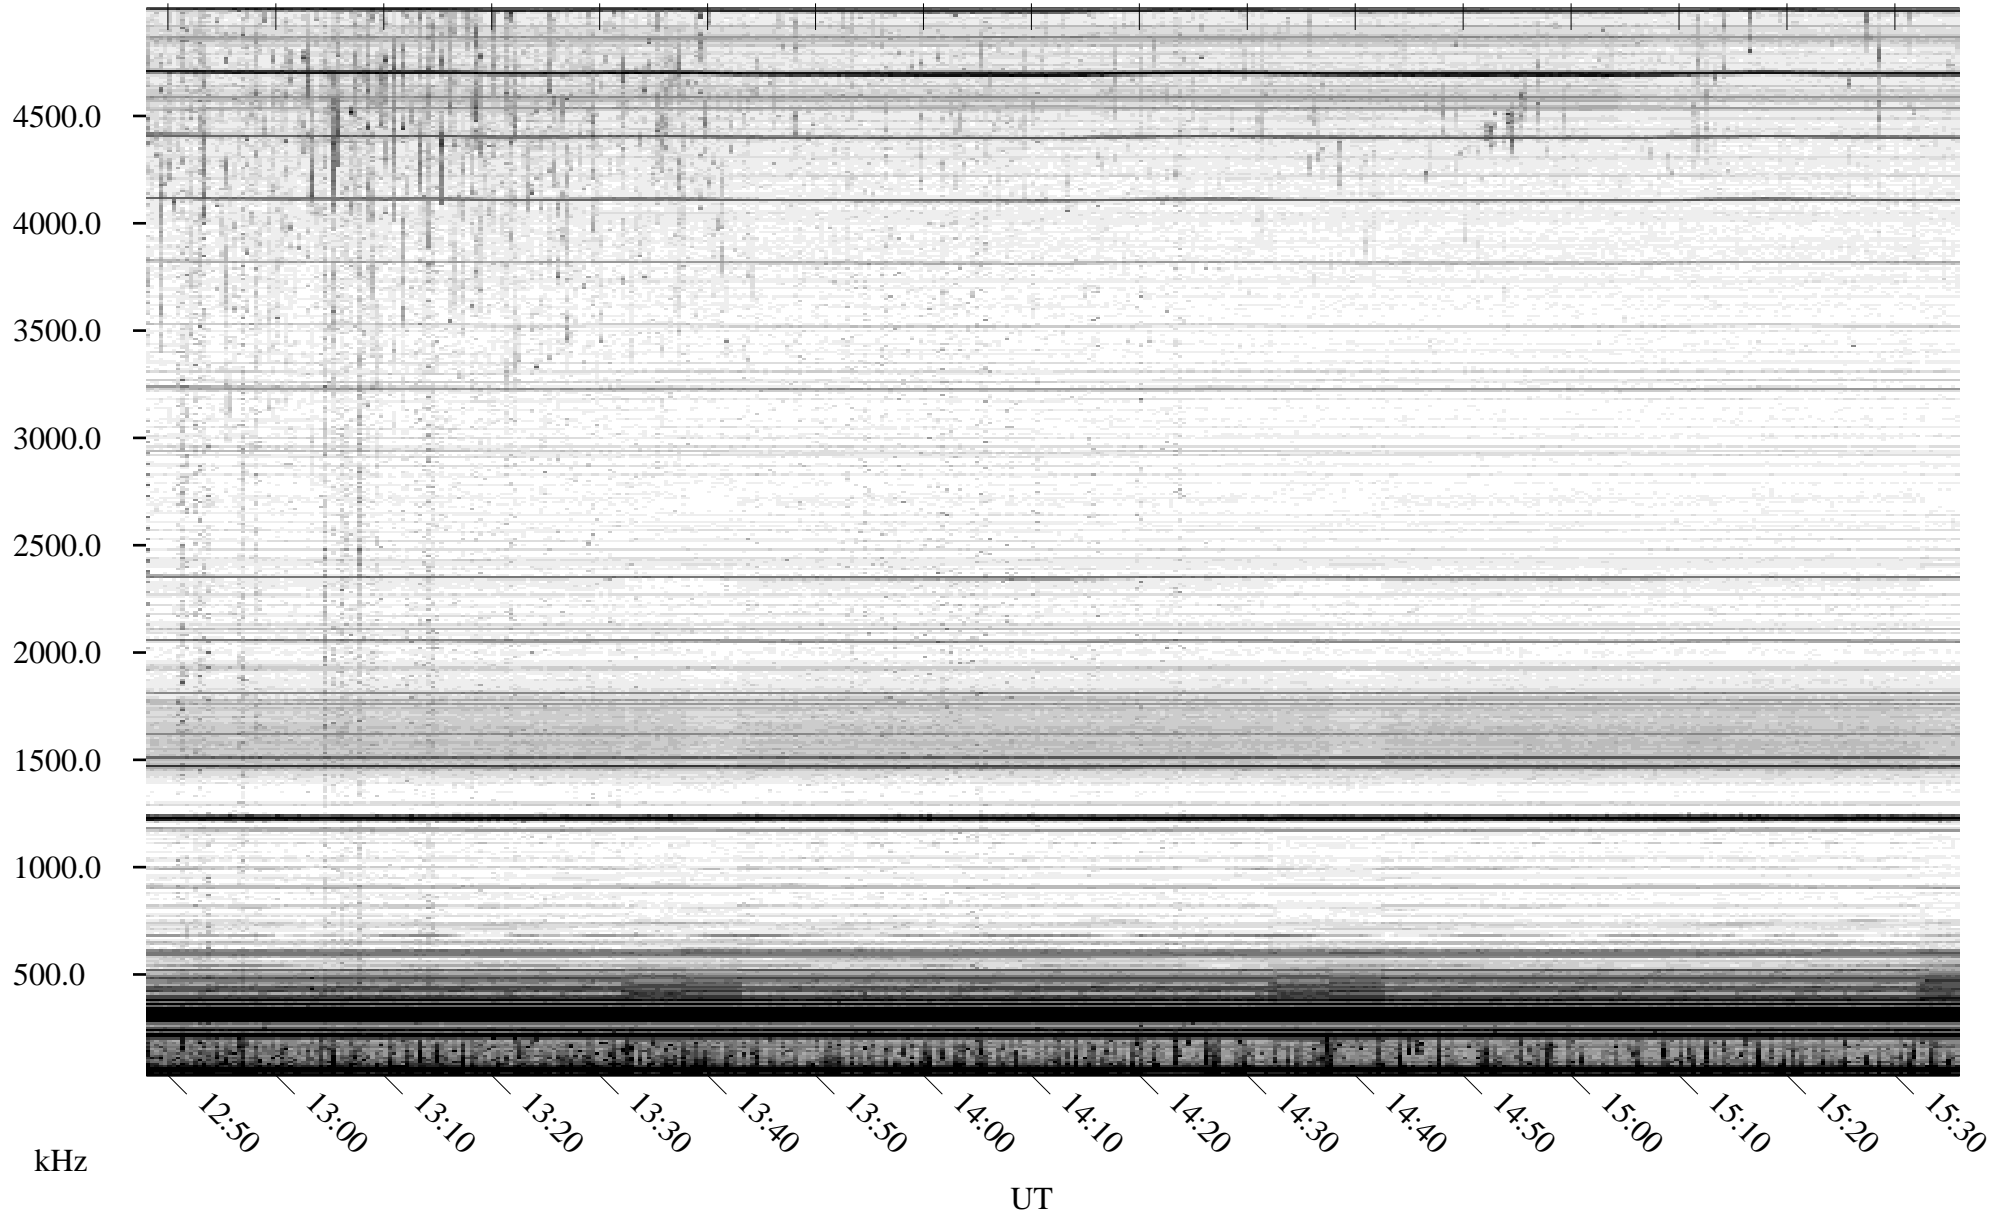

# 06/26/2010 Churchill, Manitoba

Linear Scale    Black = 161    White = 15

ch10176l.r00SUm max\_12

Page 5

# 06/26/2010 Churchill, Manitoba

Linear Scale    Black = 161    White = 15

ch10176l.r00SUm max\_12

Page 6

# 06/26/2010 Churchill, Manitoba

Linear Scale    Black = 161    White = 15

ch10176l.r00SUm max\_12

Page 7

# 06/26/2010 Churchill, Manitoba

Linear Scale    Black = 161    White = 15

ch10176l.r00SUm max\_12

Page 8