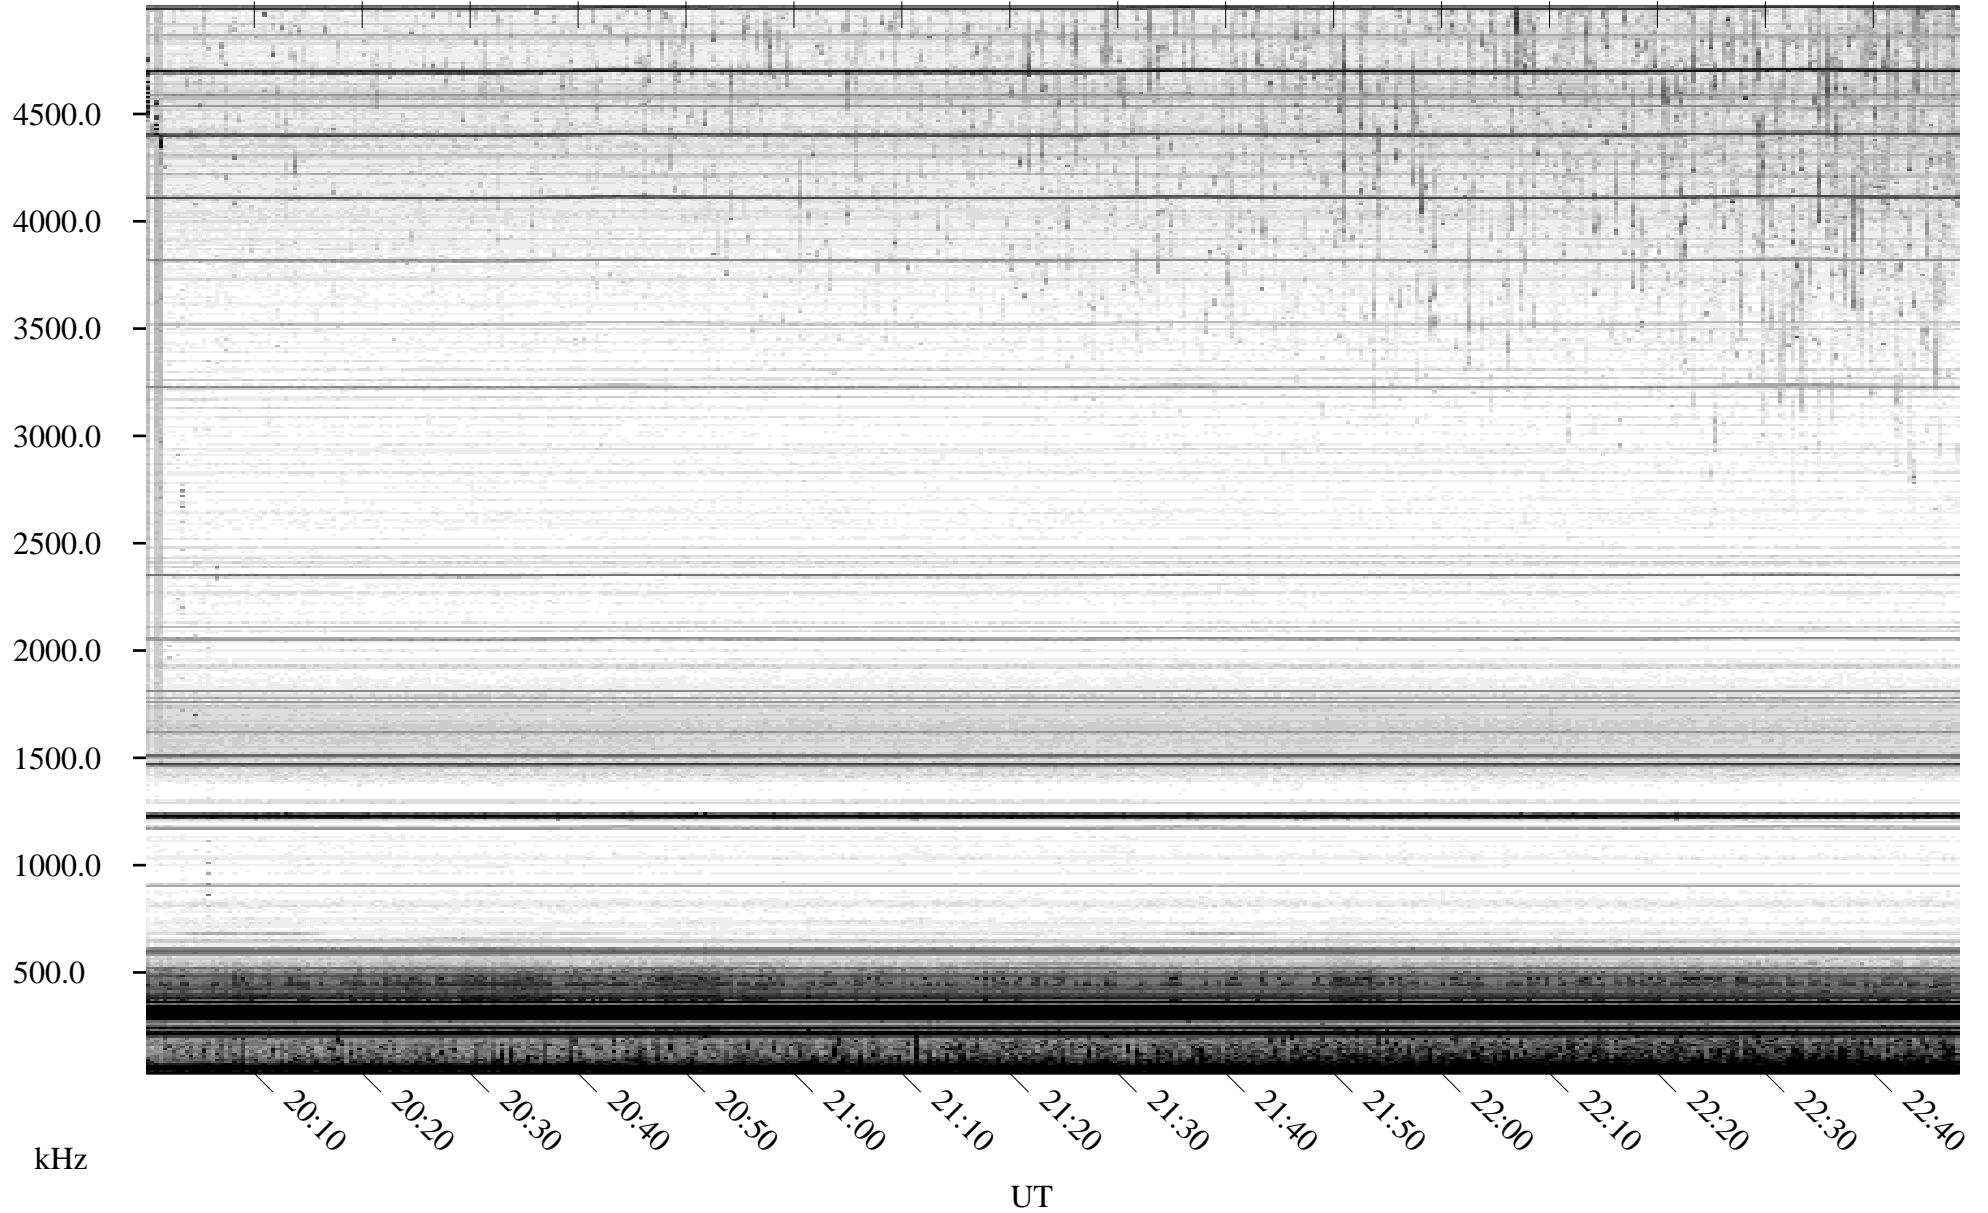

# 06/25/2010 Churchill, Manitoba

Linear Scale    Black = 161    White = 15

ch10176l.r00SUm max\_12

Page 1

# 06/25/2010 Churchill, Manitoba

Linear Scale    Black = 161    White = 15

ch10176l.r00SUm max\_12

Page 2

# 06/26/2010 Churchill, Manitoba

Linear Scale    Black = 161    White = 15

ch10176l.r00SUm max\_12

Page 3

# 06/26/2010 Churchill, Manitoba

Linear Scale    Black = 161    White = 15

ch10176l.r00SUm max\_12

Page 4