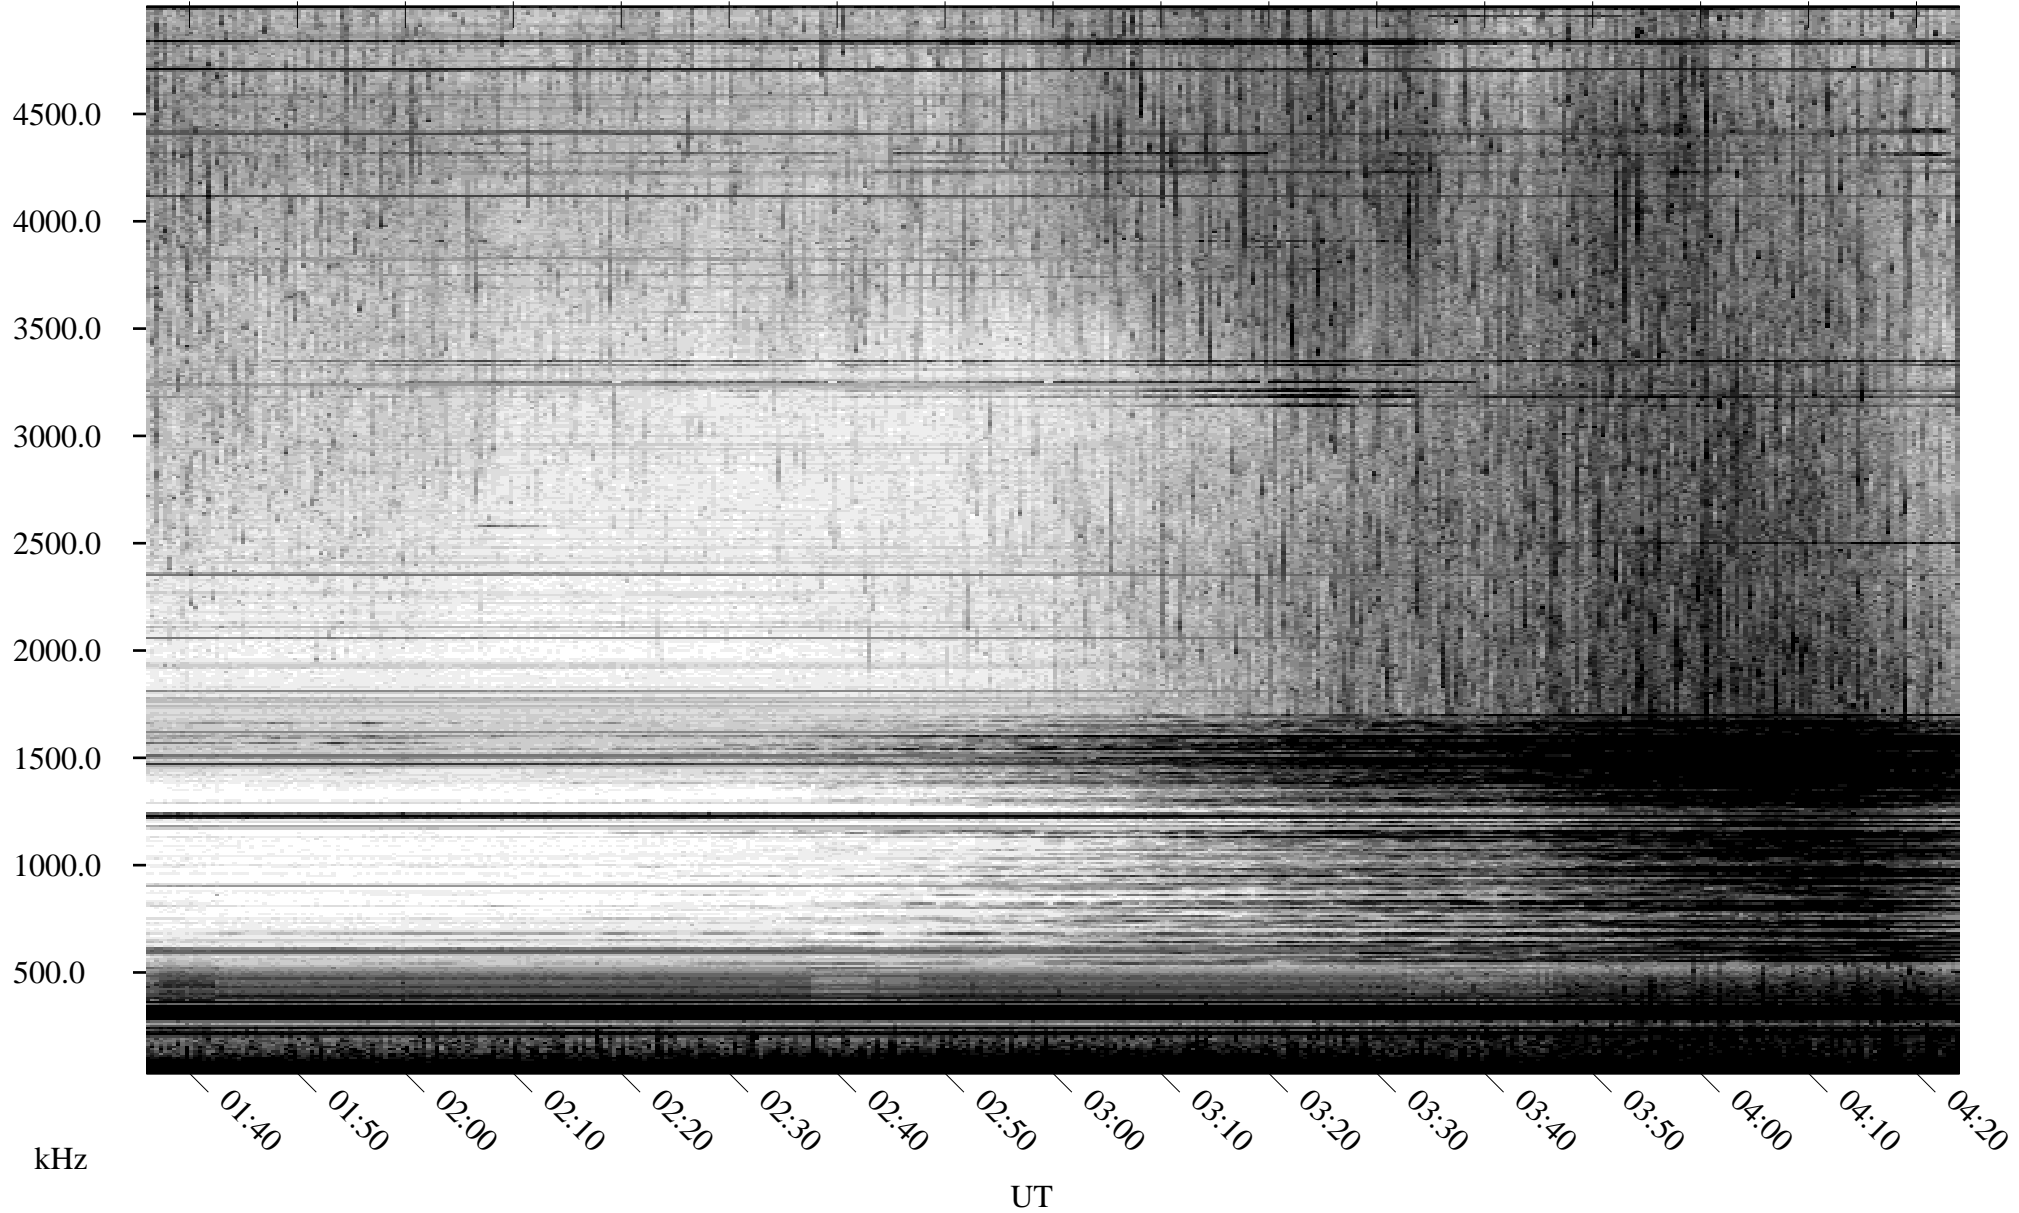

# 06/25/2010 Churchill, Manitoba

Linear Scale    Black = 161    White = 15

ch10176l.r00SUm max\_12

Page 1

# 06/25/2010 Churchill, Manitoba

Linear Scale    Black = 161    White = 15

ch10176l.r00SUm max\_12

Page 2

# 06/26/2010 Churchill, Manitoba

Linear Scale    Black = 161    White = 15

ch10176l.r00SUm max\_12

Page 3

# 06/26/2010 Churchill, Manitoba

Linear Scale    Black = 161    White = 15

ch10176l.r00SUm max\_12

Page 4