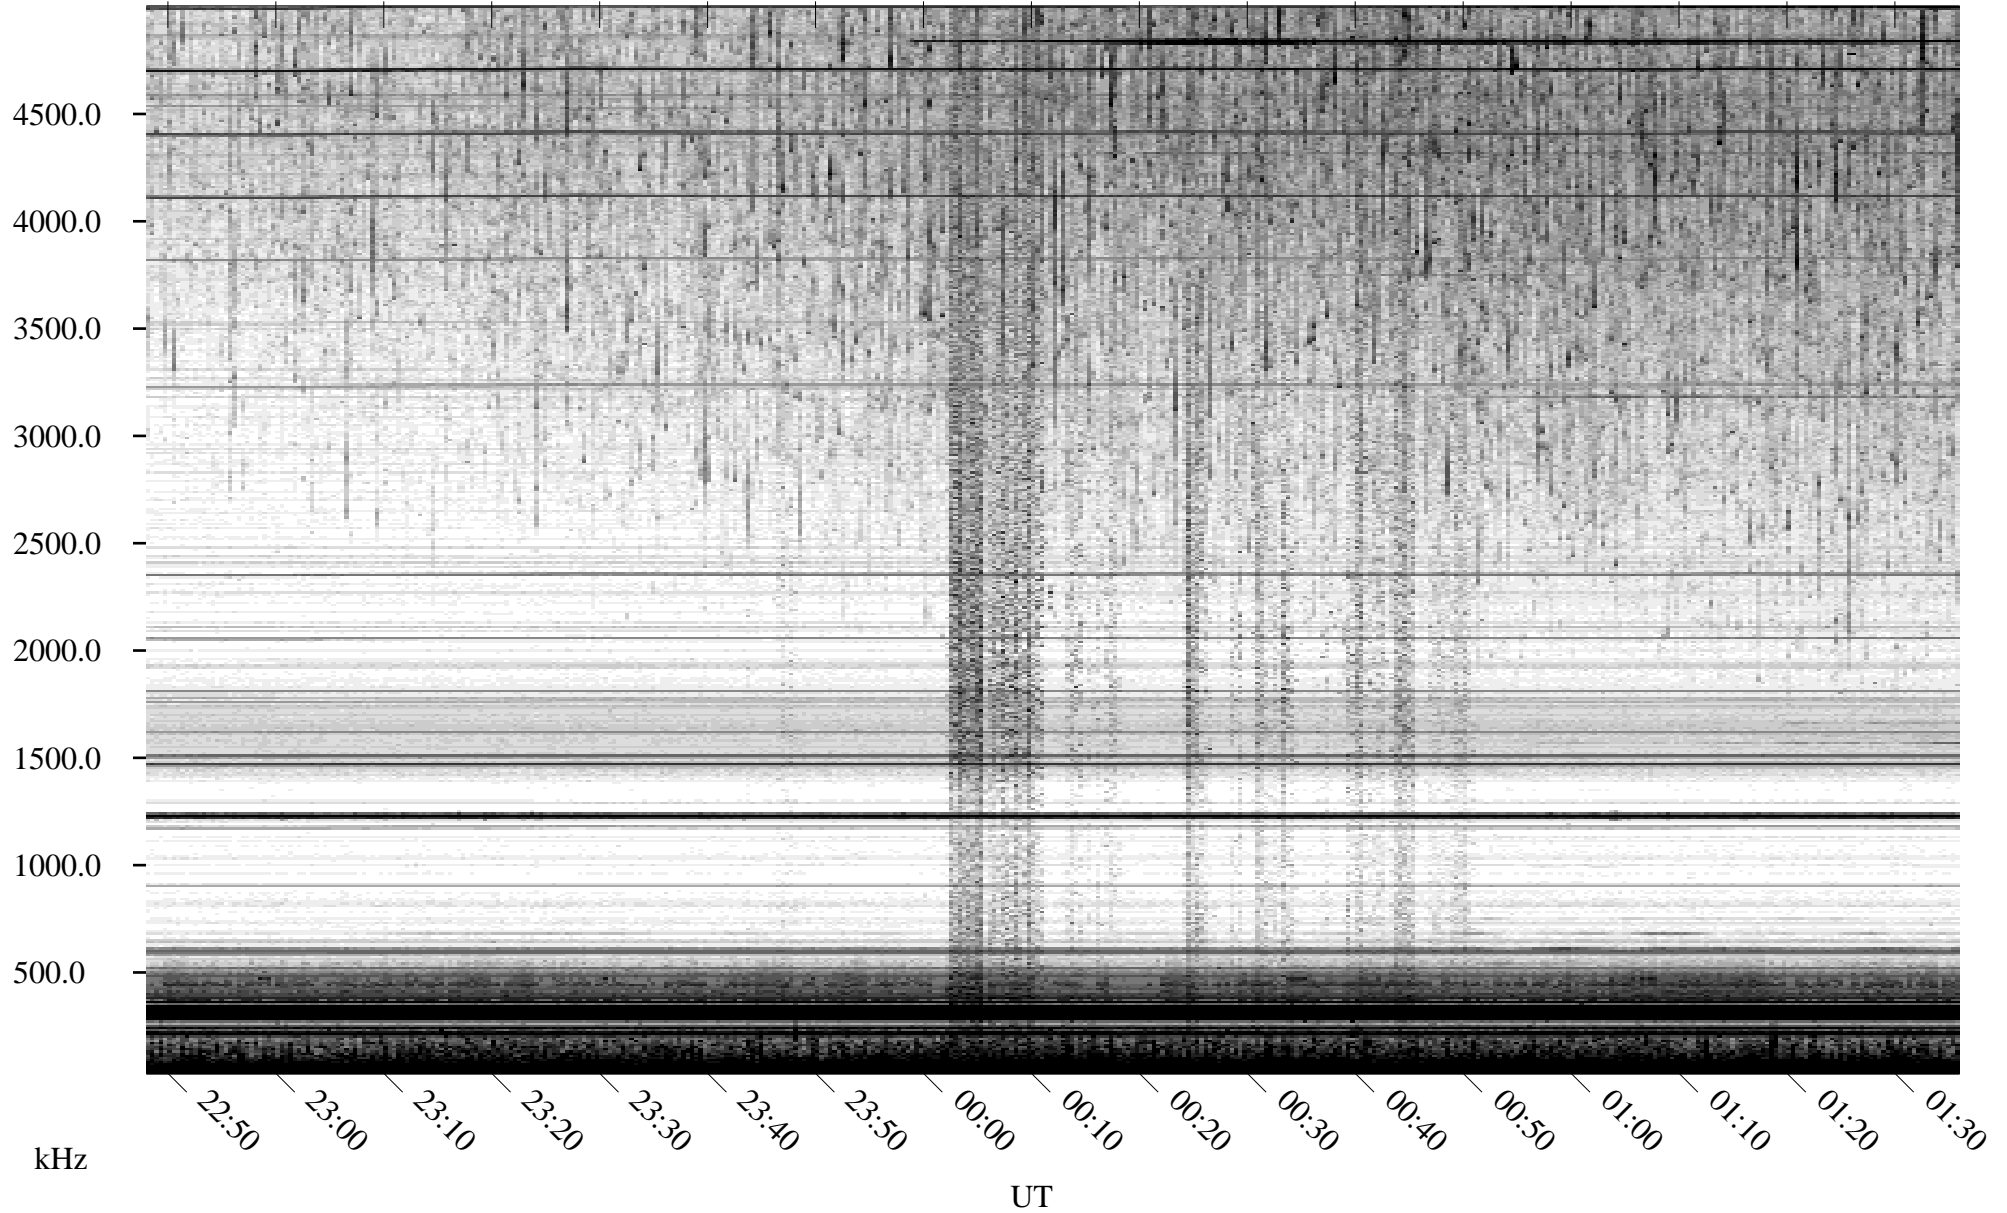

# 06/25/2010 Churchill, Manitoba

Linear Scale    Black = 161    White = 15

ch10176l.r00SUm max\_12

Page 1

# 06/25/2010 Churchill, Manitoba

Linear Scale    Black = 161    White = 15

ch10176l.r00SUm max\_12

Page 2

# 06/26/2010 Churchill, Manitoba

Linear Scale    Black = 161    White = 15

ch10176l.r00SUm max\_12

Page 3

# 06/26/2010 Churchill, Manitoba

Linear Scale    Black = 161    White = 15

ch10176l.r00SUm max\_12

Page 4