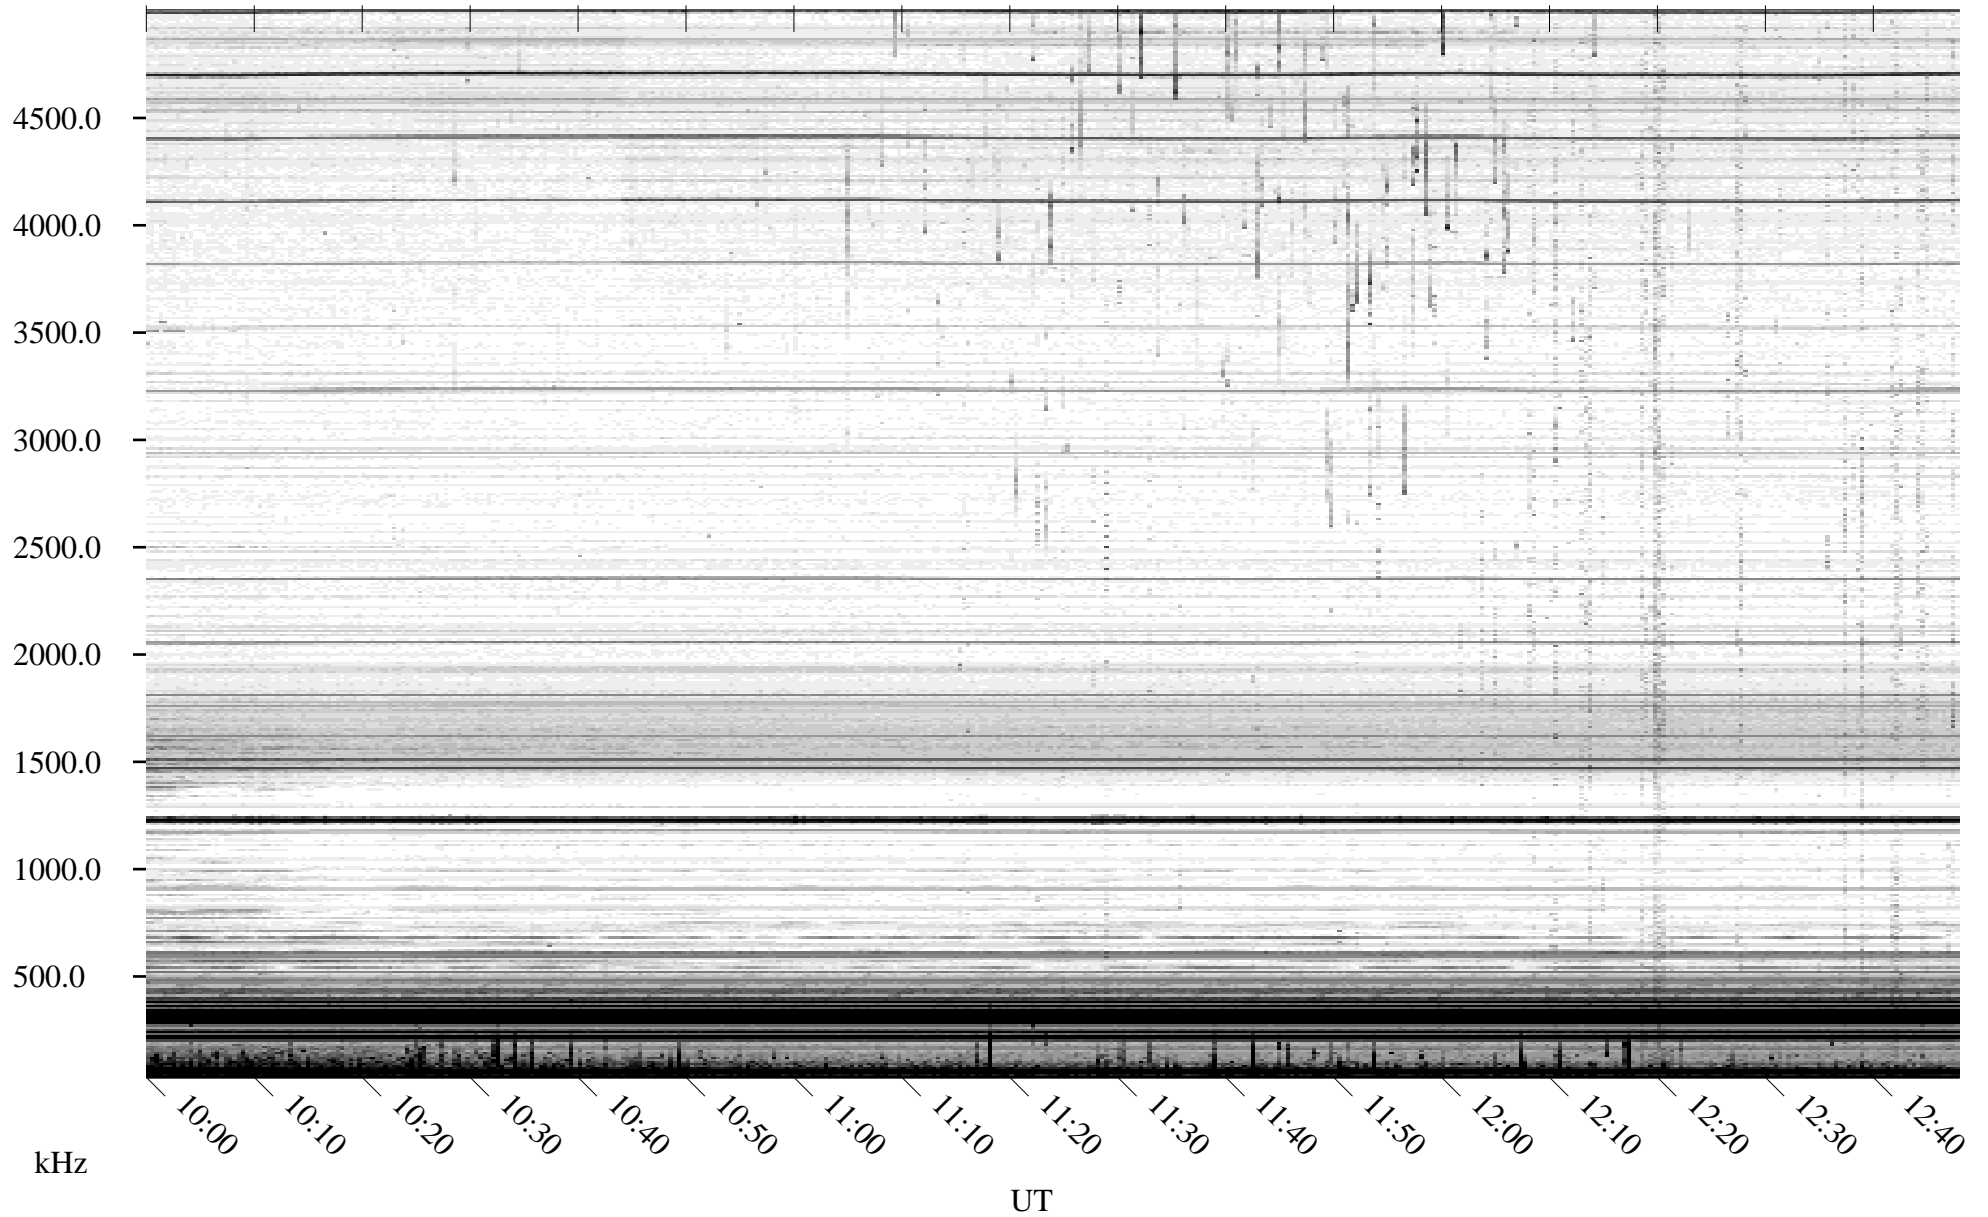

06/26/2010 Churchill, Manitoba

Linear Scale Black = 161 White = 15

ch101771.r00SUm max_12

Page 1

06/26/2010 Churchill, Manitoba

Linear Scale Black = 161 White = 15

ch101771.r00SUm max_12

Page 2

06/27/2010 Churchill, Manitoba

Linear Scale Black = 161 White = 15

ch101771.r00SUm max_12

Page 3

06/27/2010 Churchill, Manitoba

Linear Scale Black = 161 White = 15

ch101771.r00SUm max_12

Page 4

06/27/2010 Churchill, Manitoba

Linear Scale Black = 161 White = 15

ch101771.r00SUm max_12

Page 5

06/27/2010 Churchill, Manitoba

Linear Scale Black = 161 White = 15

ch101771.r00SUm max_12

Page 6

06/27/2010 Churchill, Manitoba

Linear Scale Black = 161 White = 15

ch101771.r00SUm max_12

Page 7

06/27/2010 Churchill, Manitoba

Linear Scale Black = 161 White = 15

ch101771.r00SUm max_12