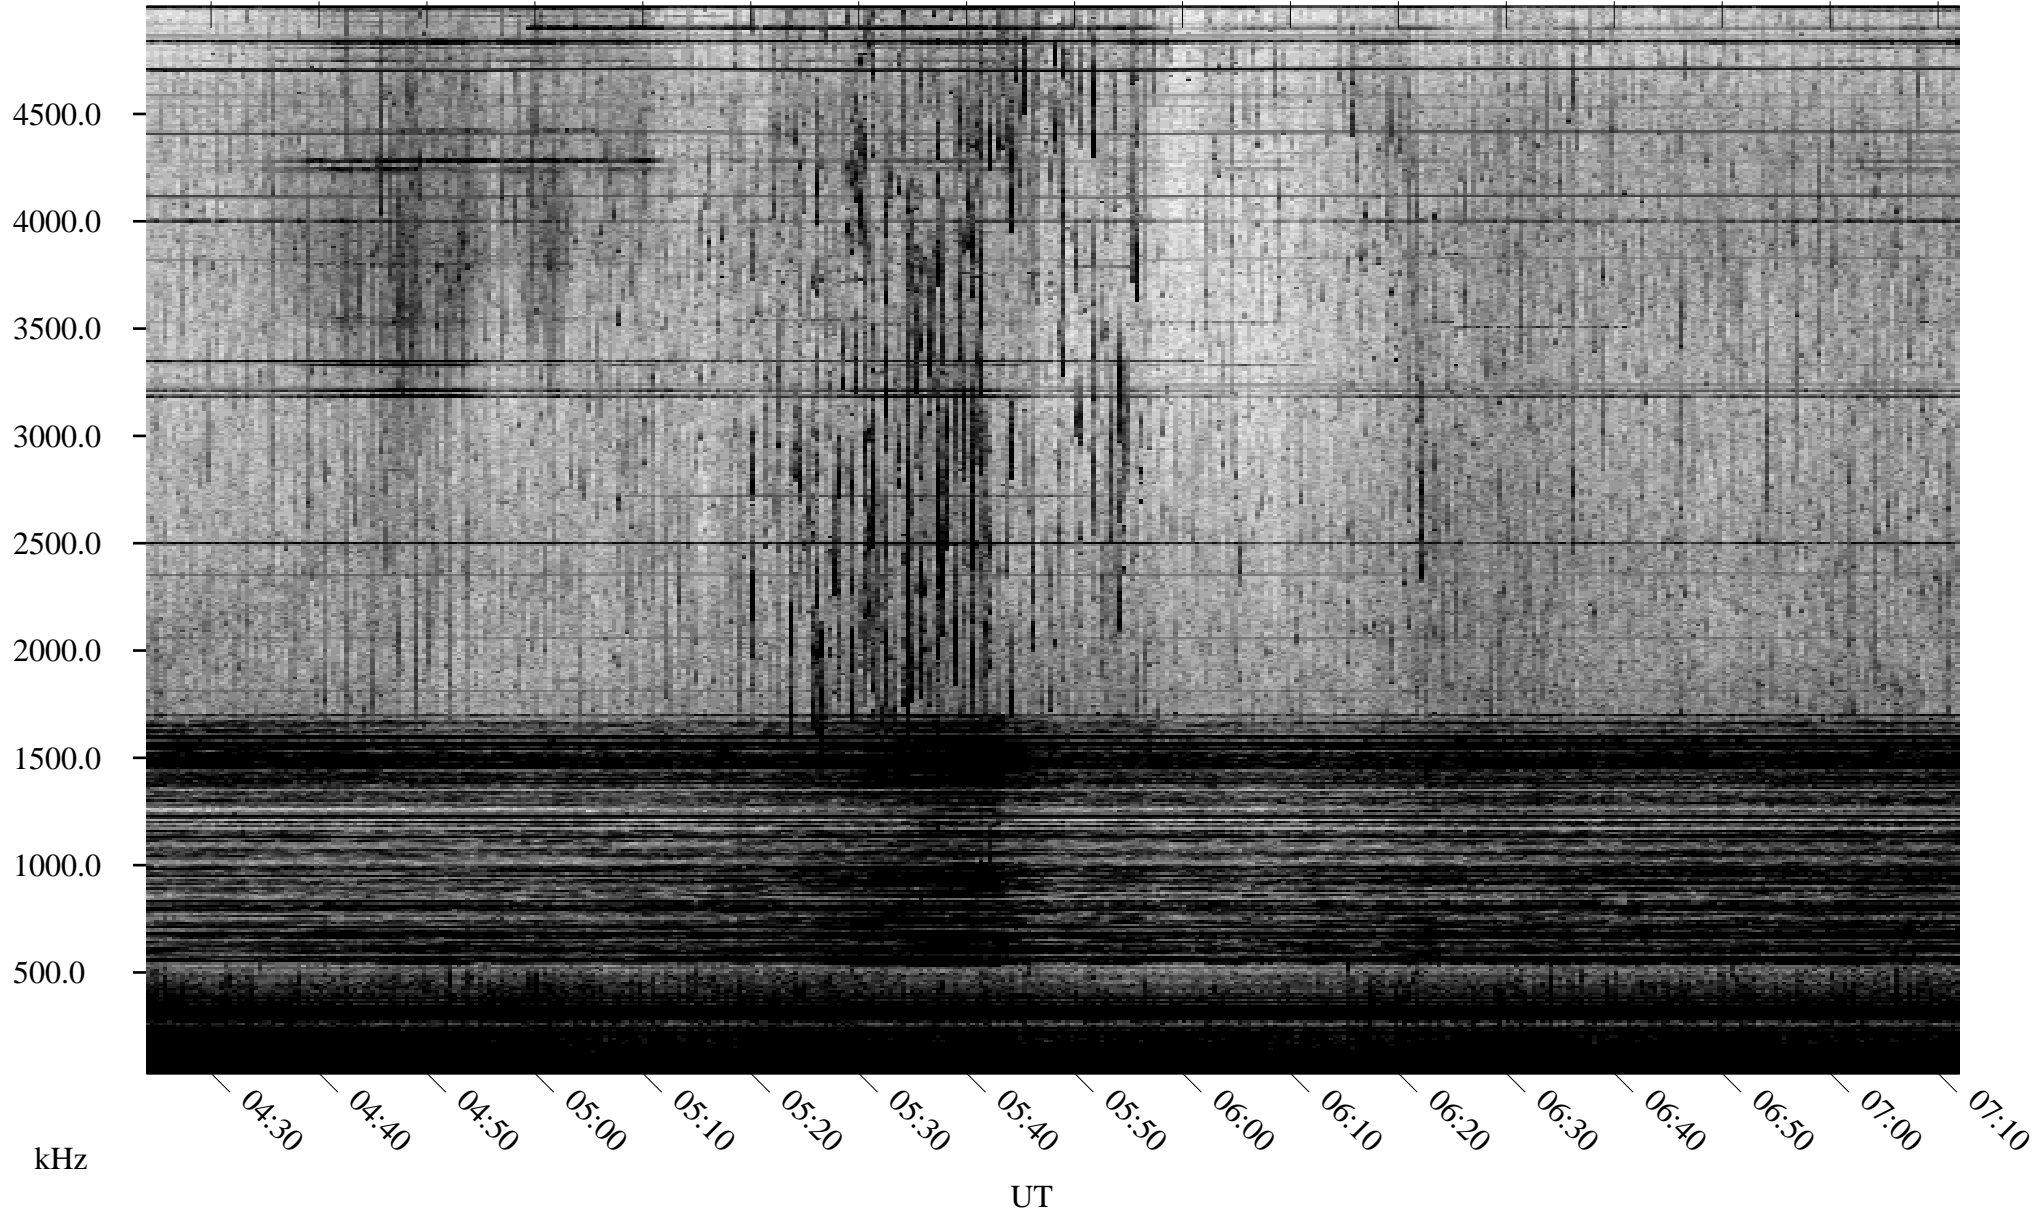

06/26/2010 Churchill, Manitoba

Linear Scale Black = 161 White = 15

ch101771.r00SUm max_12

Page 1

06/26/2010 Churchill, Manitoba

Linear Scale Black = 161 White = 15

ch101771.r00SUm max_12

Page 2

06/27/2010 Churchill, Manitoba

Linear Scale Black = 161 White = 15

ch101771.r00SUm max_12

Page 3

06/27/2010 Churchill, Manitoba

Linear Scale Black = 161 White = 15

ch101771.r00SUm max_12

Page 4

06/27/2010 Churchill, Manitoba

Linear Scale Black = 161 White = 15

ch101771.r00SUm max_12

Page 5

06/27/2010 Churchill, Manitoba

Linear Scale Black = 161 White = 15

ch101771.r00SUm max_12

Page 6

06/27/2010 Churchill, Manitoba

Linear Scale Black = 161 White = 15

ch101771.r00SUm max_12

Page 7

06/27/2010 Churchill, Manitoba

Linear Scale Black = 161 White = 15

ch101771.r00SUm max_12