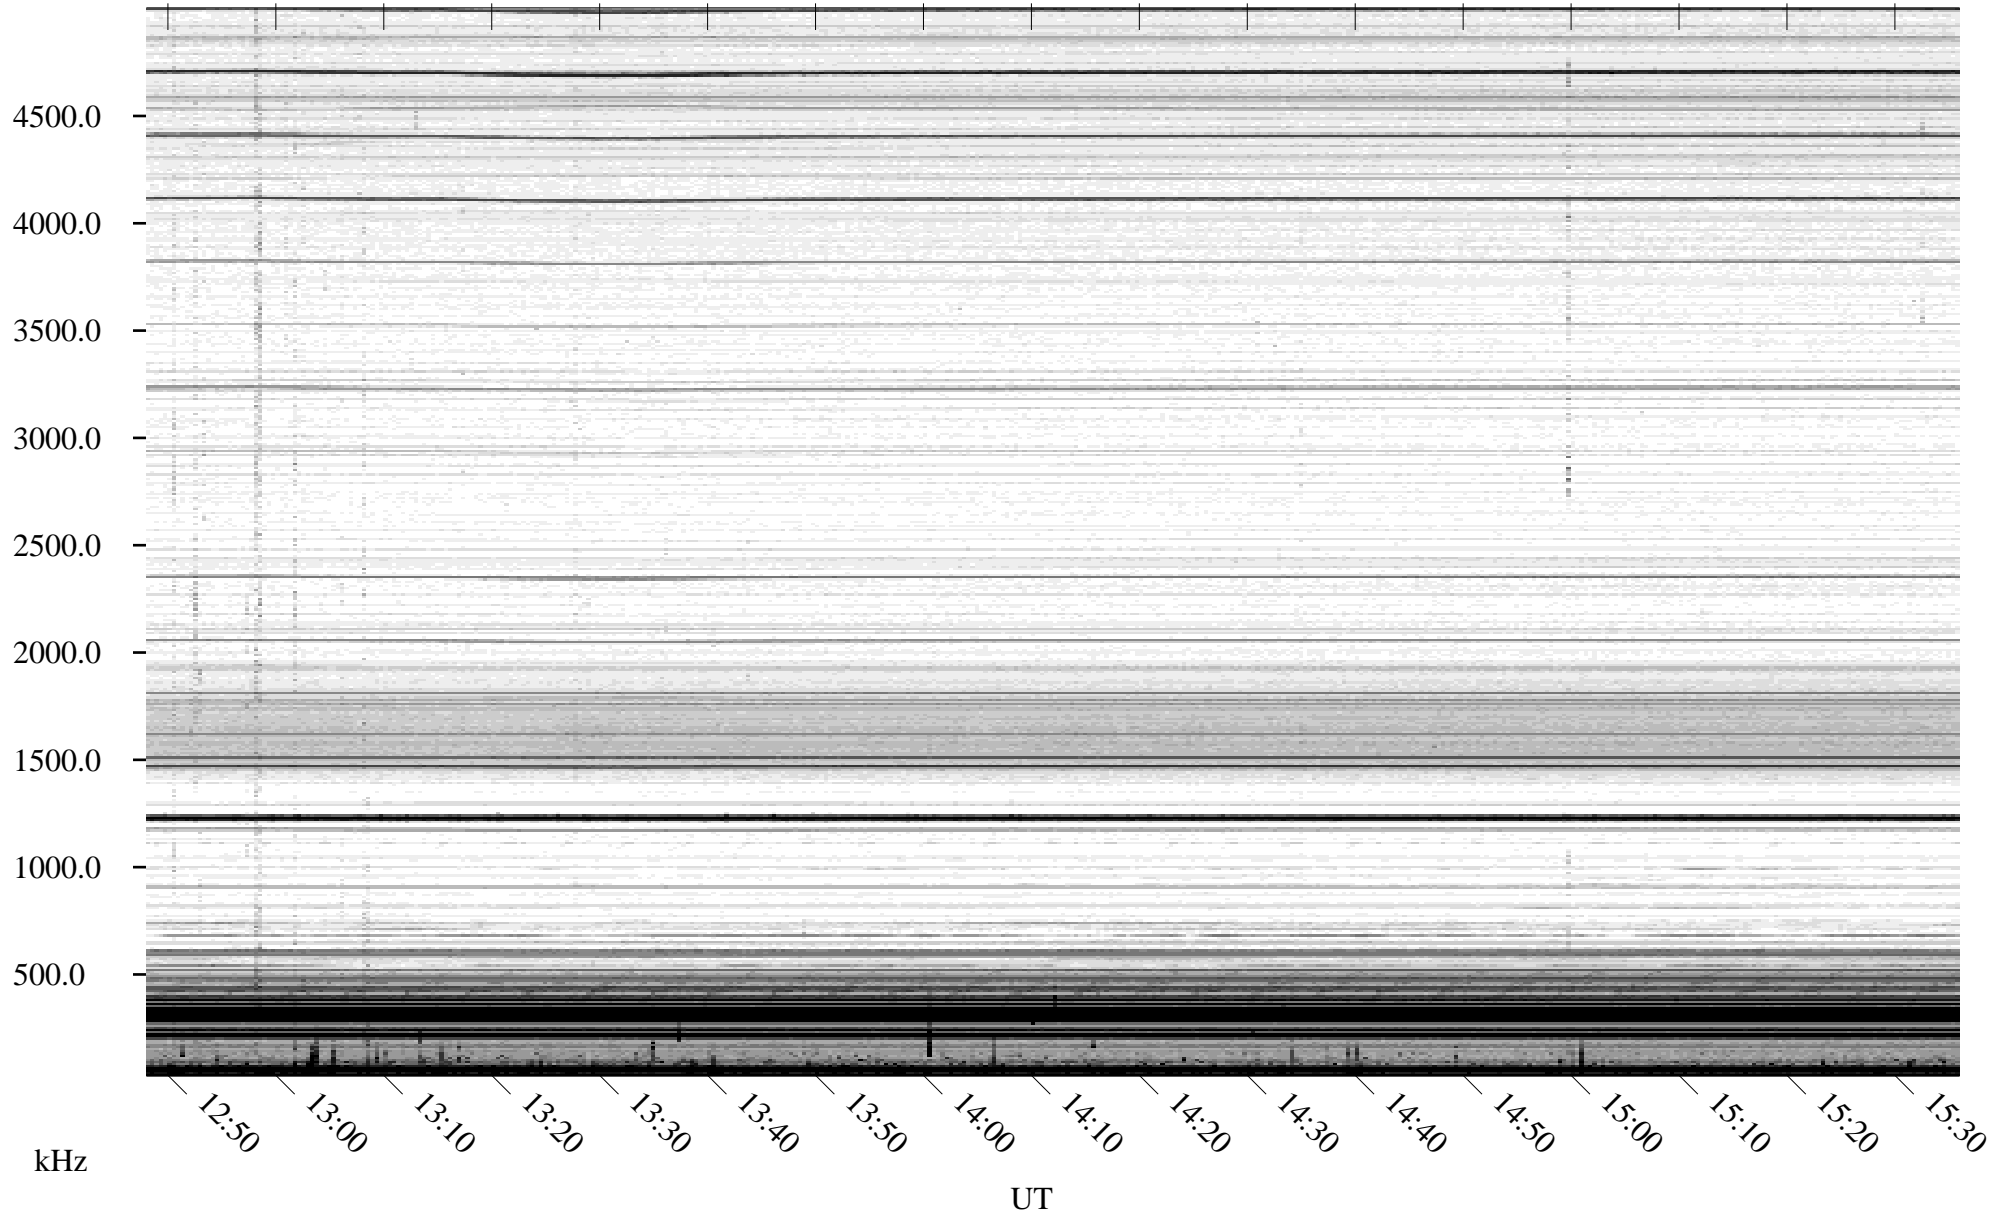

06/26/2010 Churchill, Manitoba

Linear Scale Black = 161 White = 15

ch101771.r00SUm max_12

Page 1

06/26/2010 Churchill, Manitoba

Linear Scale Black = 161 White = 15

ch101771.r00SUm max_12

Page 2

06/27/2010 Churchill, Manitoba

Linear Scale Black = 161 White = 15

ch101771.r00SUm max_12

Page 3

06/27/2010 Churchill, Manitoba

Linear Scale Black = 161 White = 15

ch101771.r00SUm max_12

Page 4

06/27/2010 Churchill, Manitoba

Linear Scale Black = 161 White = 15

ch101771.r00SUm max_12

Page 5

06/27/2010 Churchill, Manitoba

Linear Scale Black = 161 White = 15

ch101771.r00SUm max_12

Page 6

06/27/2010 Churchill, Manitoba

Linear Scale Black = 161 White = 15

ch101771.r00SUm max_12

Page 7

06/27/2010 Churchill, Manitoba

Linear Scale Black = 161 White = 15

ch101771.r00SUm max_12