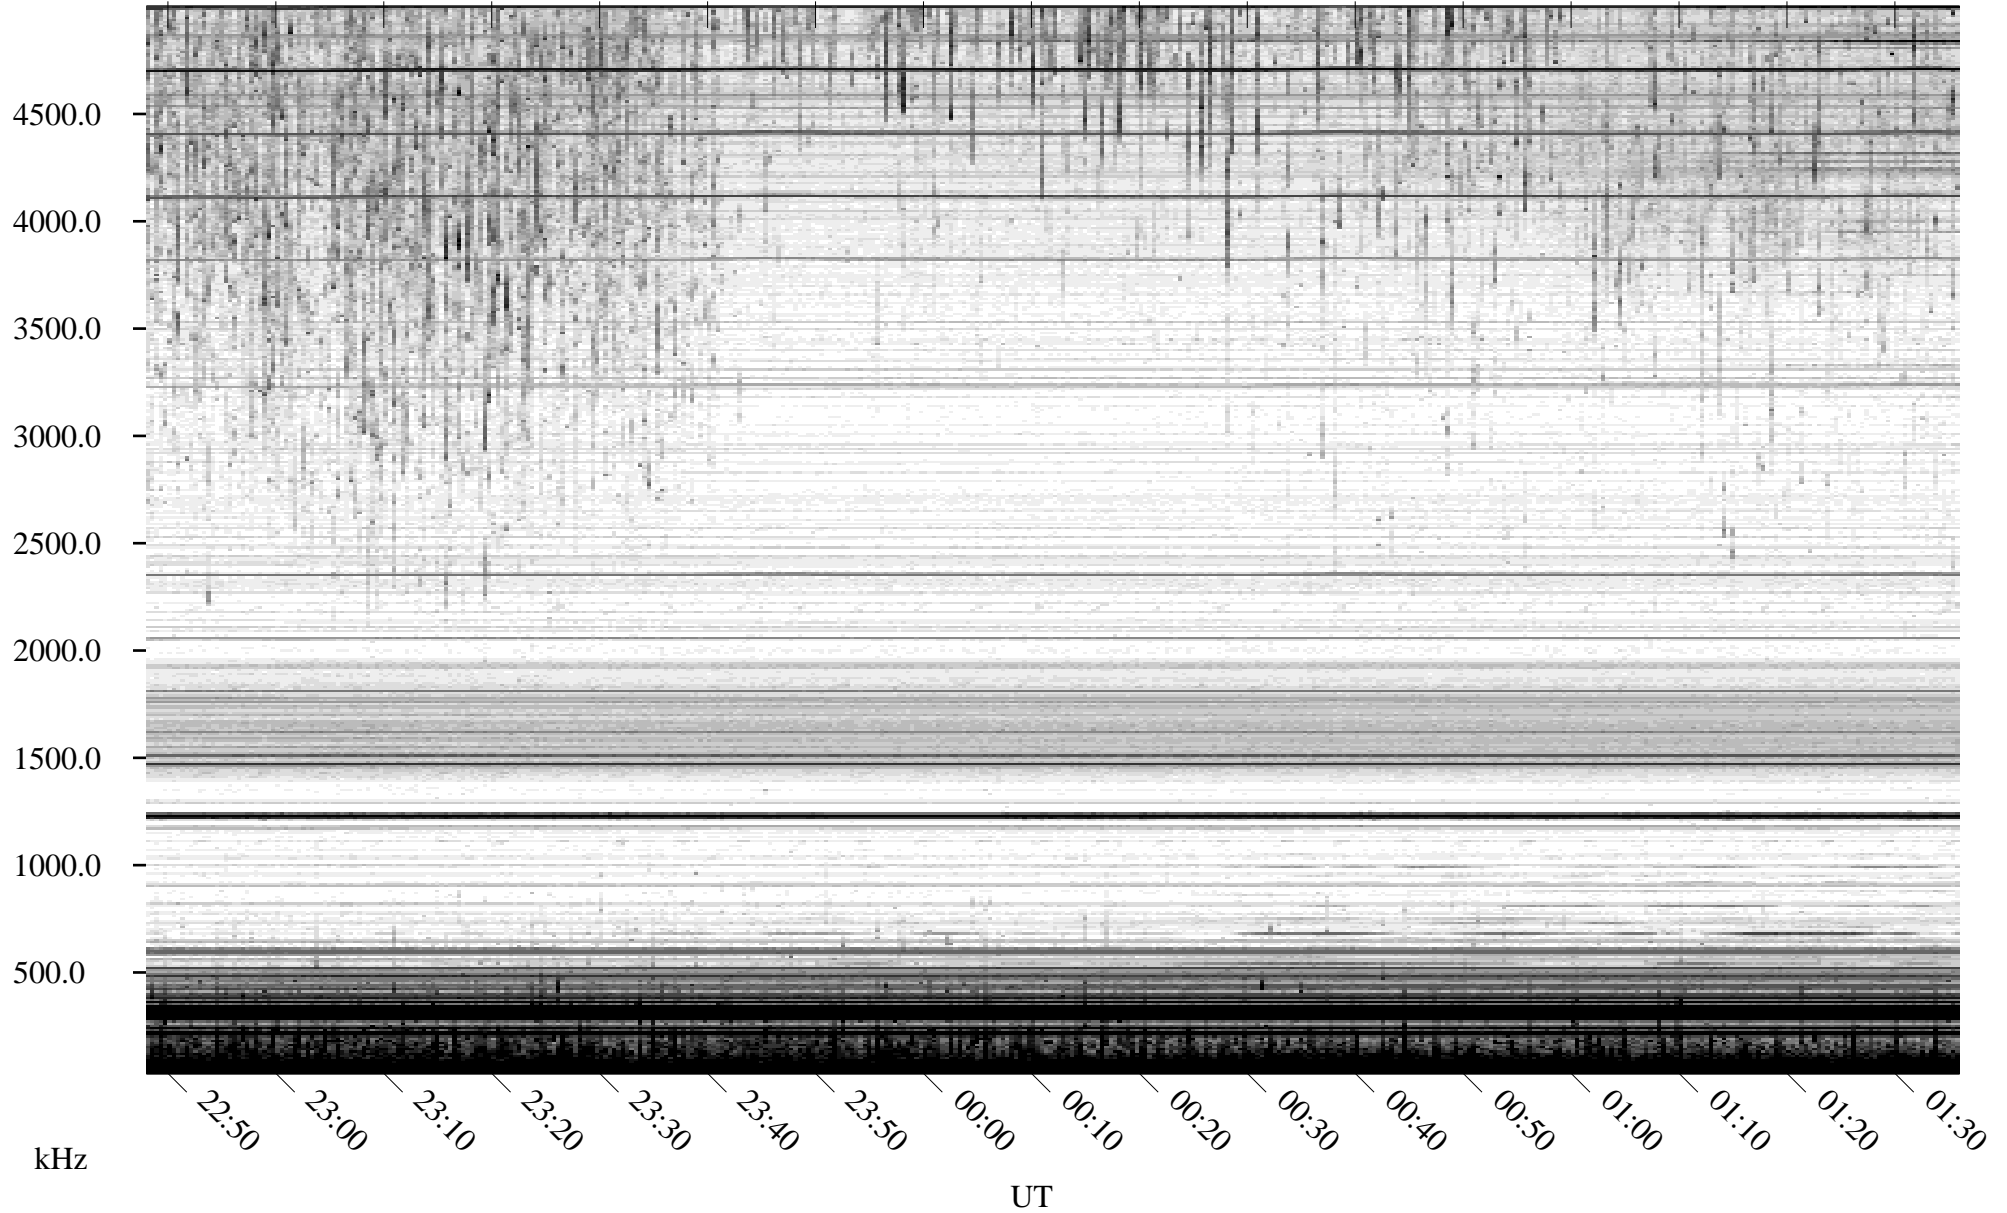

06/26/2010 Churchill, Manitoba

Linear Scale Black = 161 White = 15

ch101771.r00SUm max_12

Page 1

06/26/2010 Churchill, Manitoba

Linear Scale Black = 161 White = 15

ch101771.r00SUm max_12

Page 2

06/27/2010 Churchill, Manitoba

Linear Scale Black = 161 White = 15

ch101771.r00SUm max_12

Page 3

06/27/2010 Churchill, Manitoba

Linear Scale Black = 161 White = 15

ch101771.r00SUm max_12

Page 4

06/27/2010 Churchill, Manitoba

Linear Scale Black = 161 White = 15

ch101771.r00SUm max_12

Page 5

06/27/2010 Churchill, Manitoba

Linear Scale Black = 161 White = 15

ch101771.r00SUm max_12

Page 6

06/27/2010 Churchill, Manitoba

Linear Scale Black = 161 White = 15

ch101771.r00SUm max_12

Page 7

06/27/2010 Churchill, Manitoba

Linear Scale Black = 161 White = 15

ch101771.r00SUm max_12