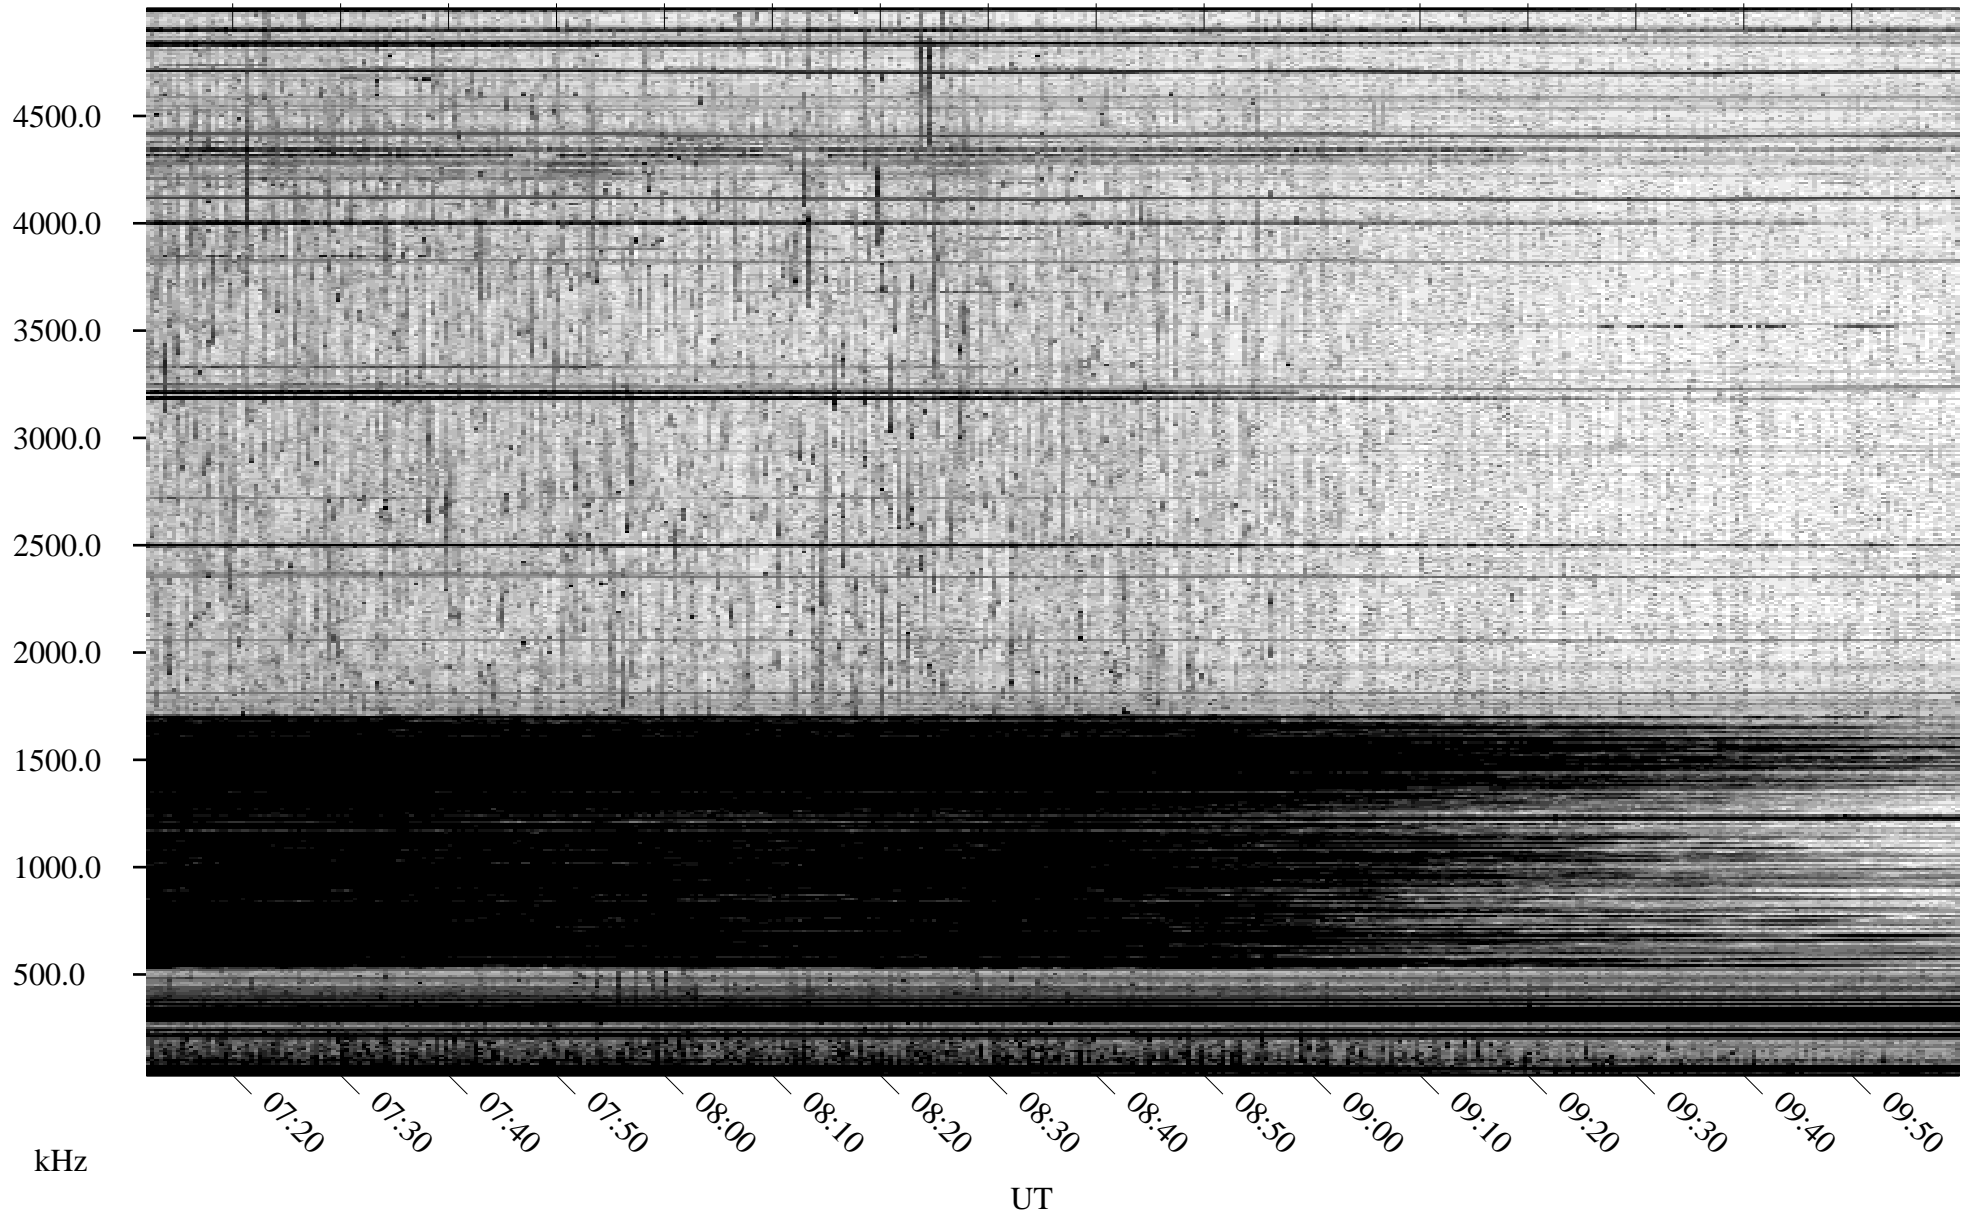

06/27/2010 Churchill, Manitoba

Linear Scale Black = 161 White = 15

ch10178l.r00SUm max_12

Page 1

06/27/2010 Churchill, Manitoba

Linear Scale Black = 161 White = 15

ch10178l.r00SUm max_12

Page 2

06/28/2010 Churchill, Manitoba

Linear Scale Black = 161 White = 15

ch10178l.r00SUm max_12

Page 3

06/28/2010 Churchill, Manitoba

Linear Scale Black = 161 White = 15

ch10178l.r00SUm max_12

Page 4

06/28/2010 Churchill, Manitoba

Linear Scale Black = 161 White = 15

ch10178l.r00SUm max_12

Page 5

06/28/2010 Churchill, Manitoba

Linear Scale Black = 161 White = 15

ch10178l.r00SUm max_12

Page 6

06/28/2010 Churchill, Manitoba

Linear Scale Black = 161 White = 15

ch10178l.r00SUm max_12

06/28/2010 Churchill, Manitoba

Linear Scale Black = 161 White = 15

ch10178l.r00SUm max_12