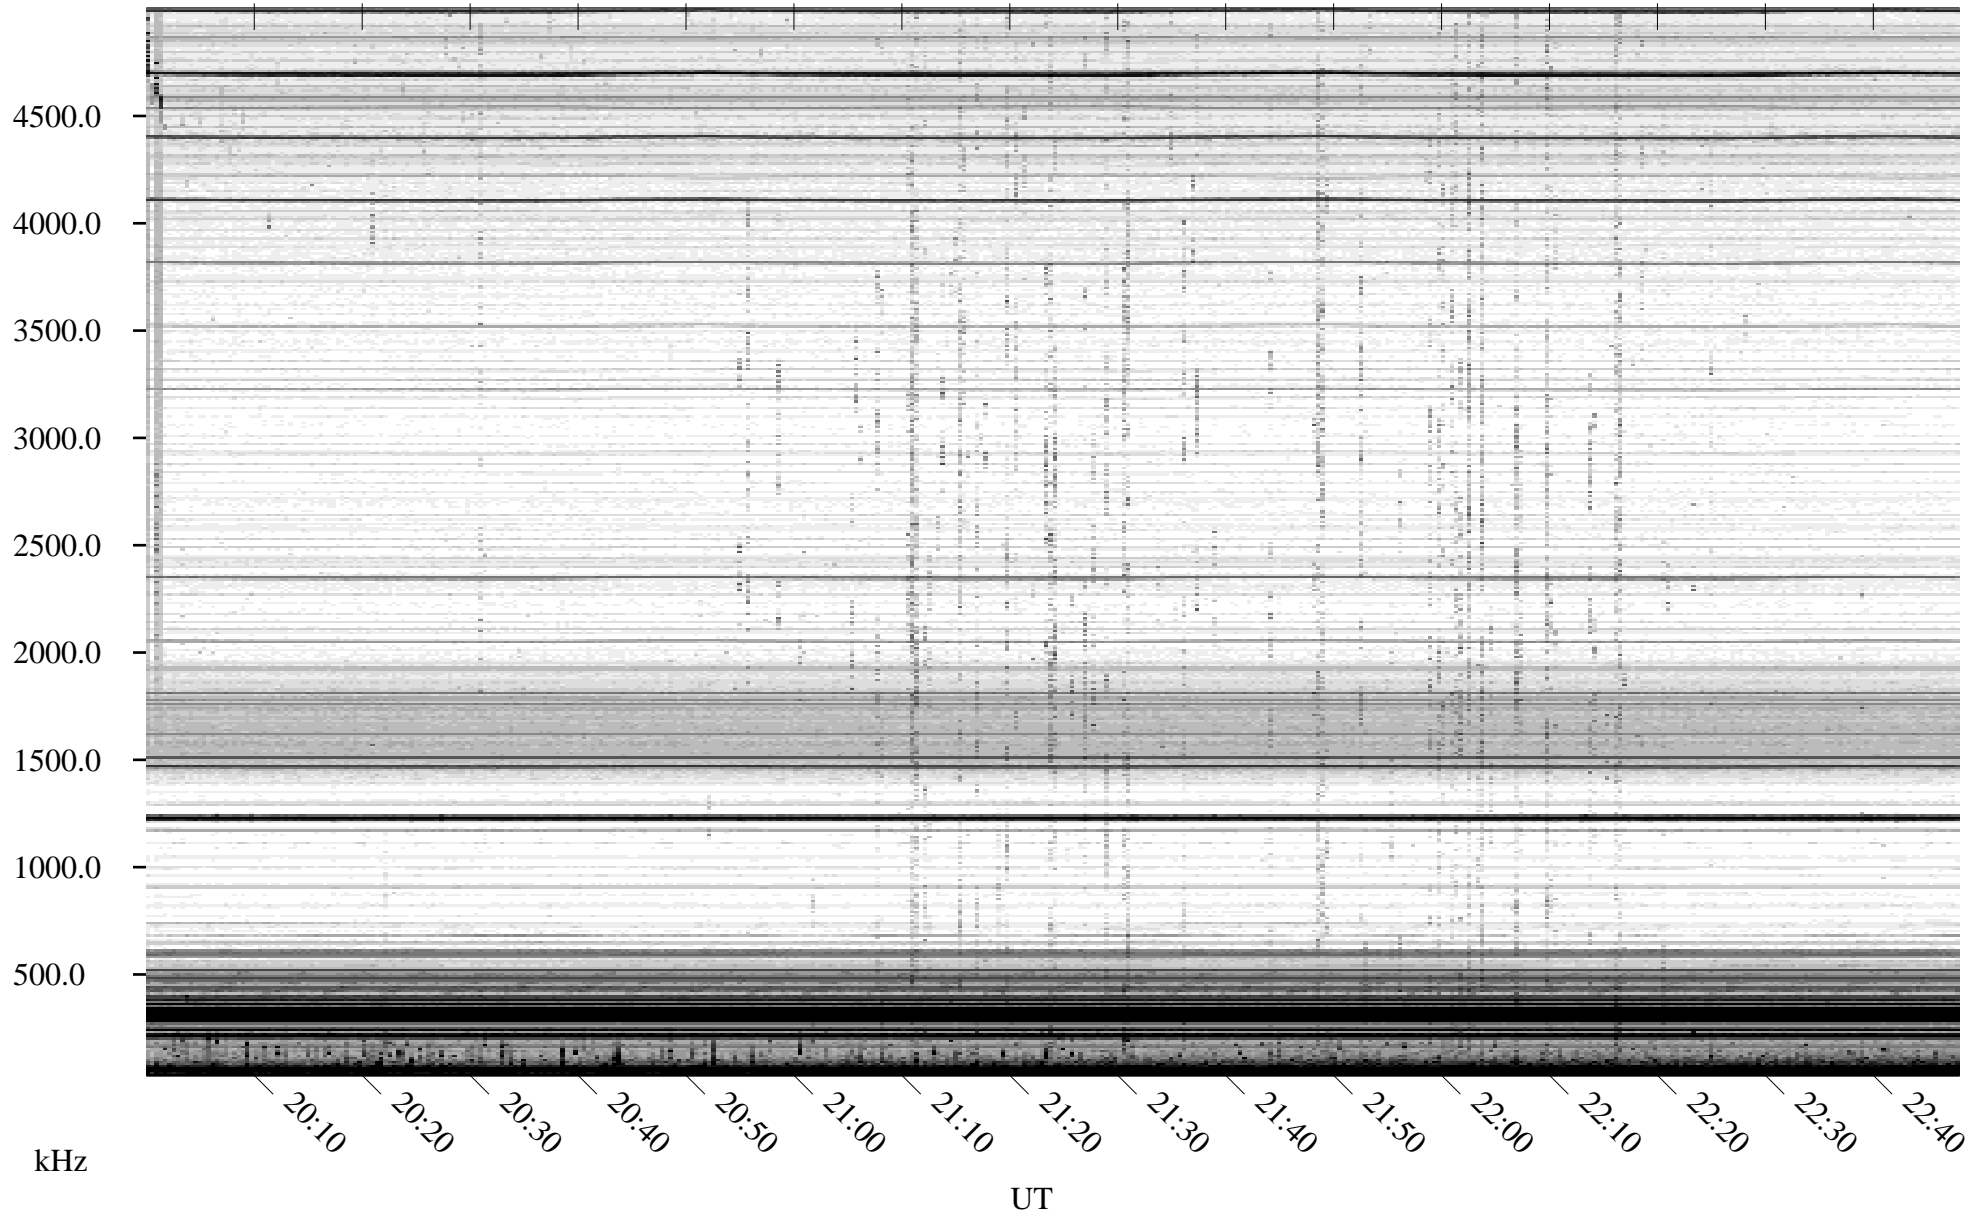

06/27/2010 Churchill, Manitoba

Linear Scale Black = 161 White = 15

ch10178l.r00SUm max_12

Page 1

06/27/2010 Churchill, Manitoba

Linear Scale Black = 161 White = 15

ch10178l.r00SUm max_12

Page 2

06/28/2010 Churchill, Manitoba

Linear Scale Black = 161 White = 15

ch10178l.r00SUm max_12

Page 3

06/28/2010 Churchill, Manitoba

Linear Scale Black = 161 White = 15

ch10178l.r00SUm max_12

Page 4

06/28/2010 Churchill, Manitoba

Linear Scale Black = 161 White = 15

ch10178l.r00SUm max_12

Page 5

06/28/2010 Churchill, Manitoba

Linear Scale Black = 161 White = 15

ch10178l.r00SUm max_12

Page 6

06/28/2010 Churchill, Manitoba

Linear Scale Black = 161 White = 15

ch10178l.r00SUm max_12

06/28/2010 Churchill, Manitoba

Linear Scale Black = 161 White = 15

ch10178l.r00SUm max_12