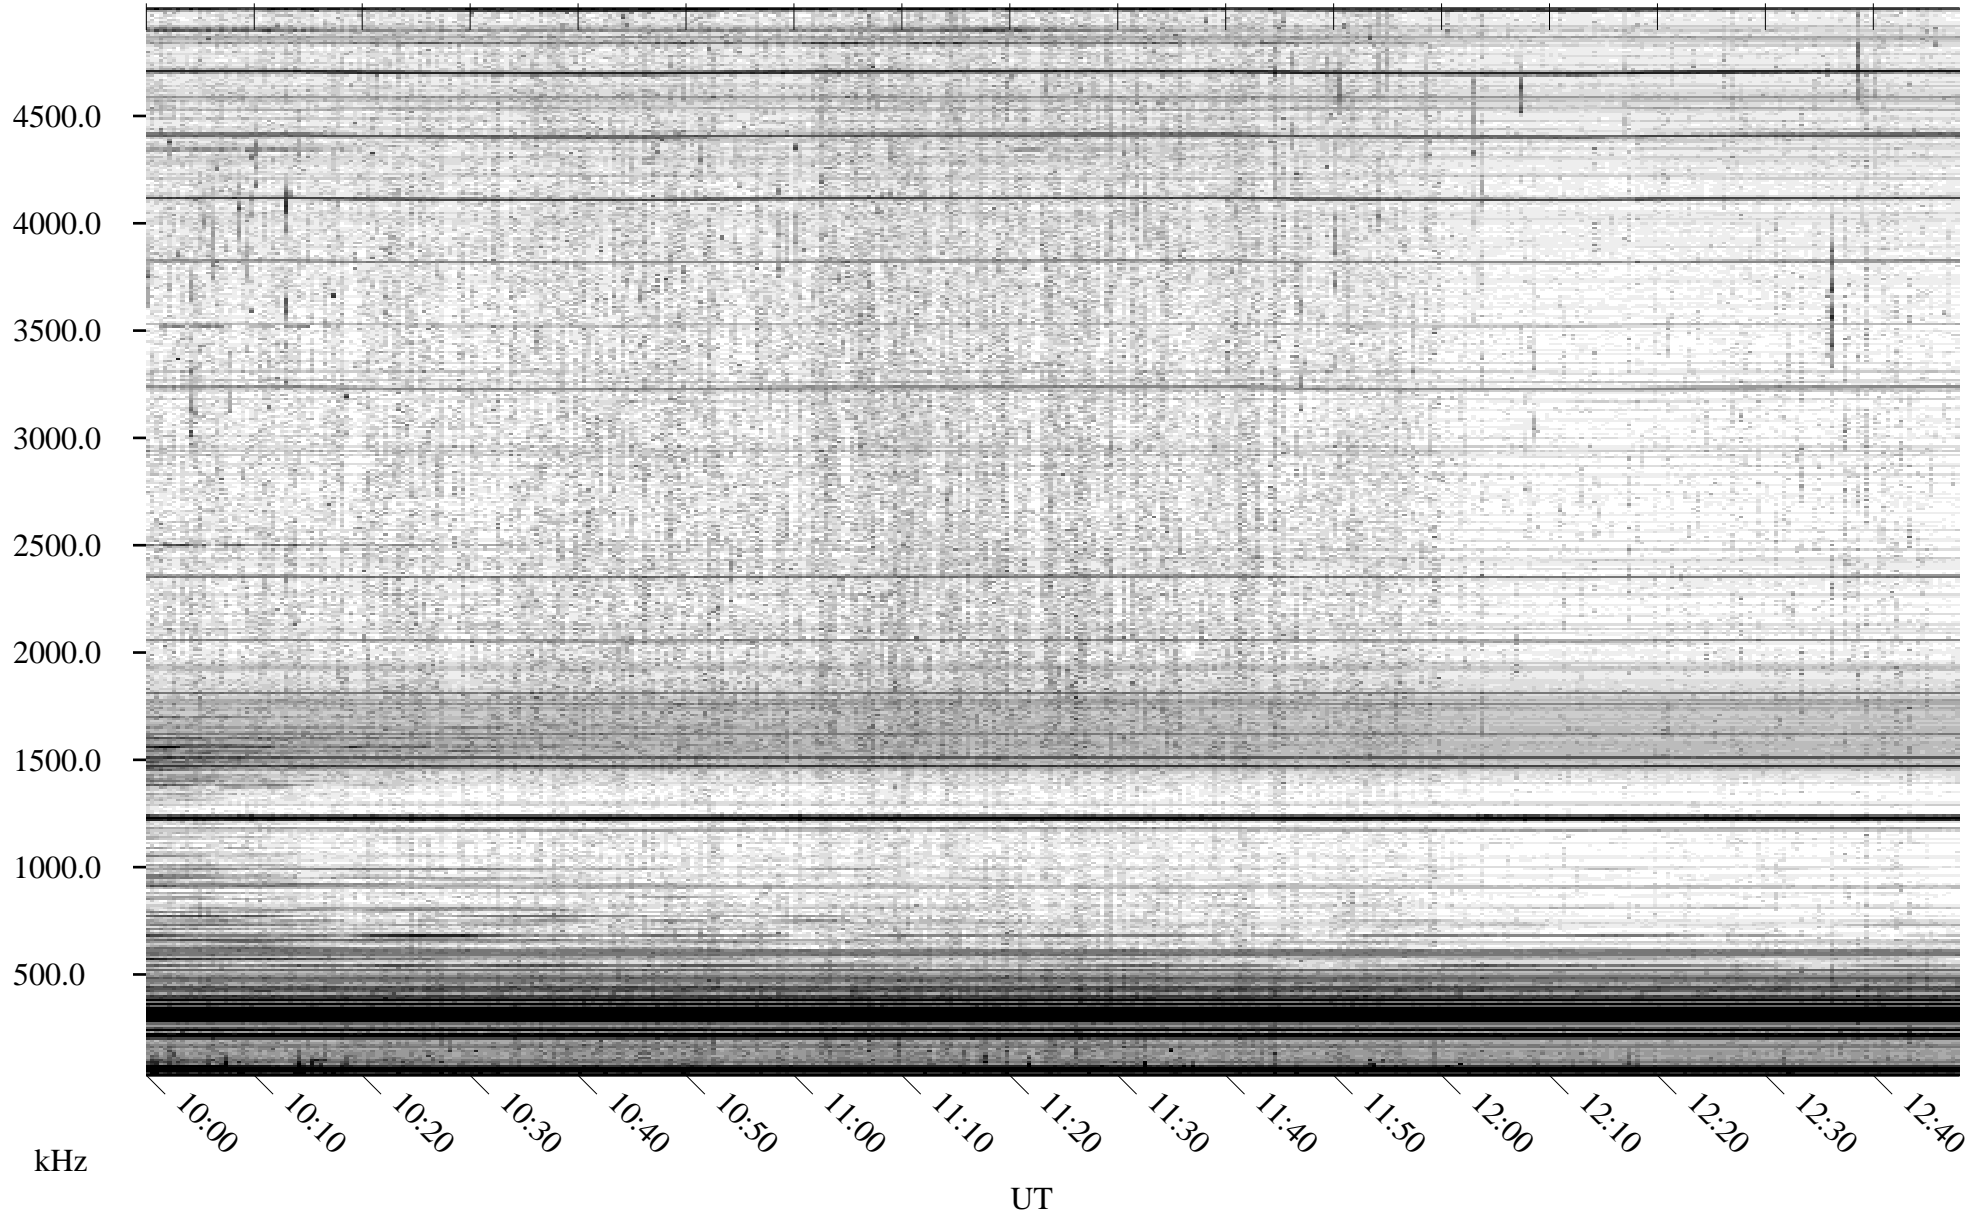

06/27/2010 Churchill, Manitoba

Linear Scale Black = 161 White = 15

ch10178l.r00SUm max_12

Page 1

06/27/2010 Churchill, Manitoba

Linear Scale Black = 161 White = 15

ch10178l.r00SUm max_12

Page 2

06/28/2010 Churchill, Manitoba

Linear Scale Black = 161 White = 15

ch10178l.r00SUm max_12

Page 3

06/28/2010 Churchill, Manitoba

Linear Scale Black = 161 White = 15

ch10178l.r00SUm max_12

Page 4

06/28/2010 Churchill, Manitoba

Linear Scale Black = 161 White = 15

ch10178l.r00SUm max_12

Page 5

06/28/2010 Churchill, Manitoba

Linear Scale Black = 161 White = 15

ch10178l.r00SUm max_12

Page 6

06/28/2010 Churchill, Manitoba

Linear Scale Black = 161 White = 15

ch10178l.r00SUm max_12

06/28/2010 Churchill, Manitoba

Linear Scale Black = 161 White = 15

ch10178l.r00SUm max_12