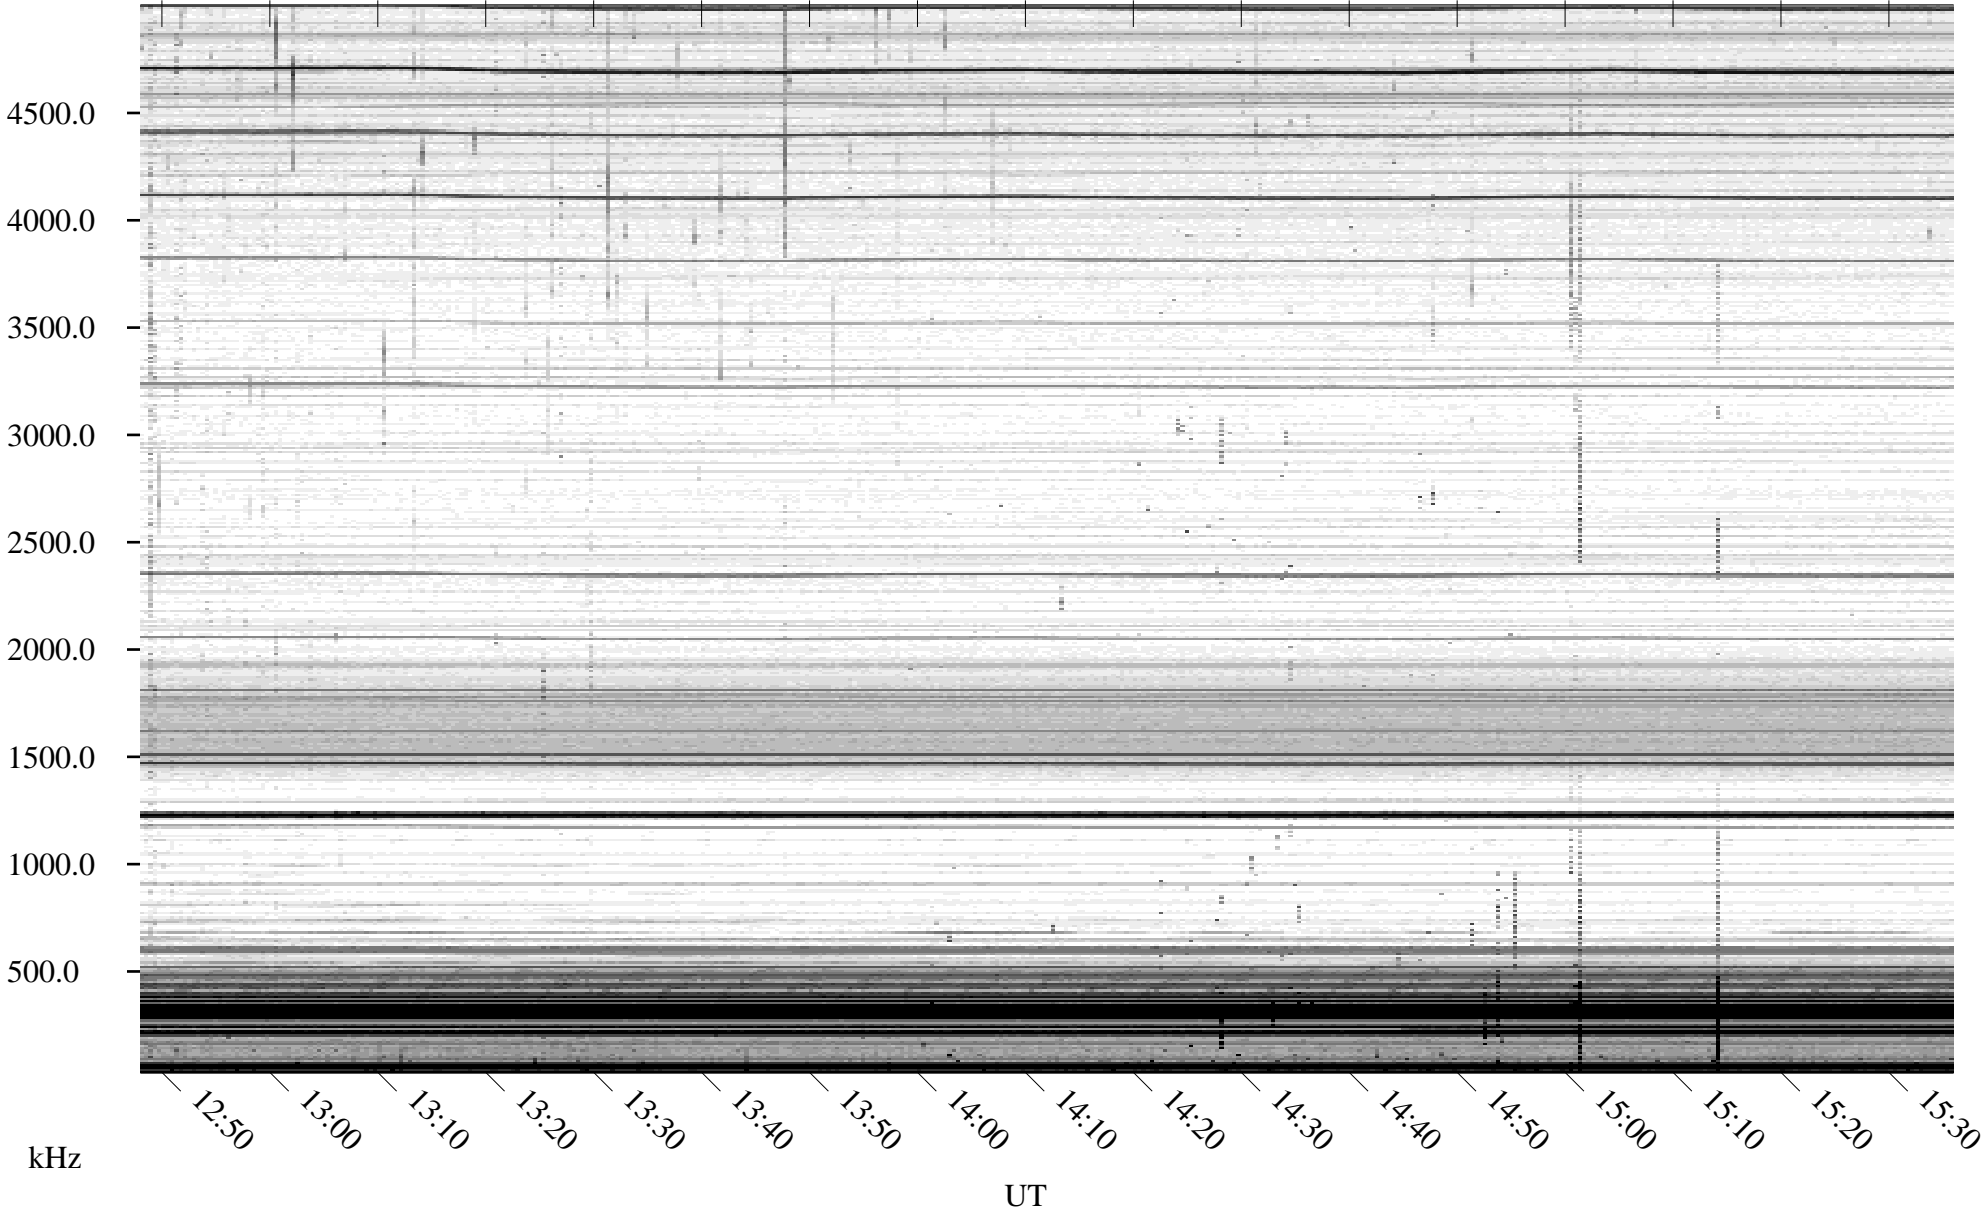

06/27/2010 Churchill, Manitoba

Linear Scale Black = 161 White = 15

ch10178l.r00SUm max_12

Page 1

06/27/2010 Churchill, Manitoba

Linear Scale Black = 161 White = 15

ch10178l.r00SUm max_12

Page 2

06/28/2010 Churchill, Manitoba

Linear Scale Black = 161 White = 15

ch10178l.r00SUm max_12

Page 3

06/28/2010 Churchill, Manitoba

Linear Scale Black = 161 White = 15

ch10178l.r00SUm max_12

Page 4

06/28/2010 Churchill, Manitoba

Linear Scale Black = 161 White = 15

ch10178l.r00SUm max_12

Page 5

06/28/2010 Churchill, Manitoba

Linear Scale Black = 161 White = 15

ch10178l.r00SUm max_12

Page 6

06/28/2010 Churchill, Manitoba

Linear Scale Black = 161 White = 15

ch10178l.r00SUm max_12

06/28/2010 Churchill, Manitoba

Linear Scale Black = 161 White = 15

ch10178l.r00SUm max_12