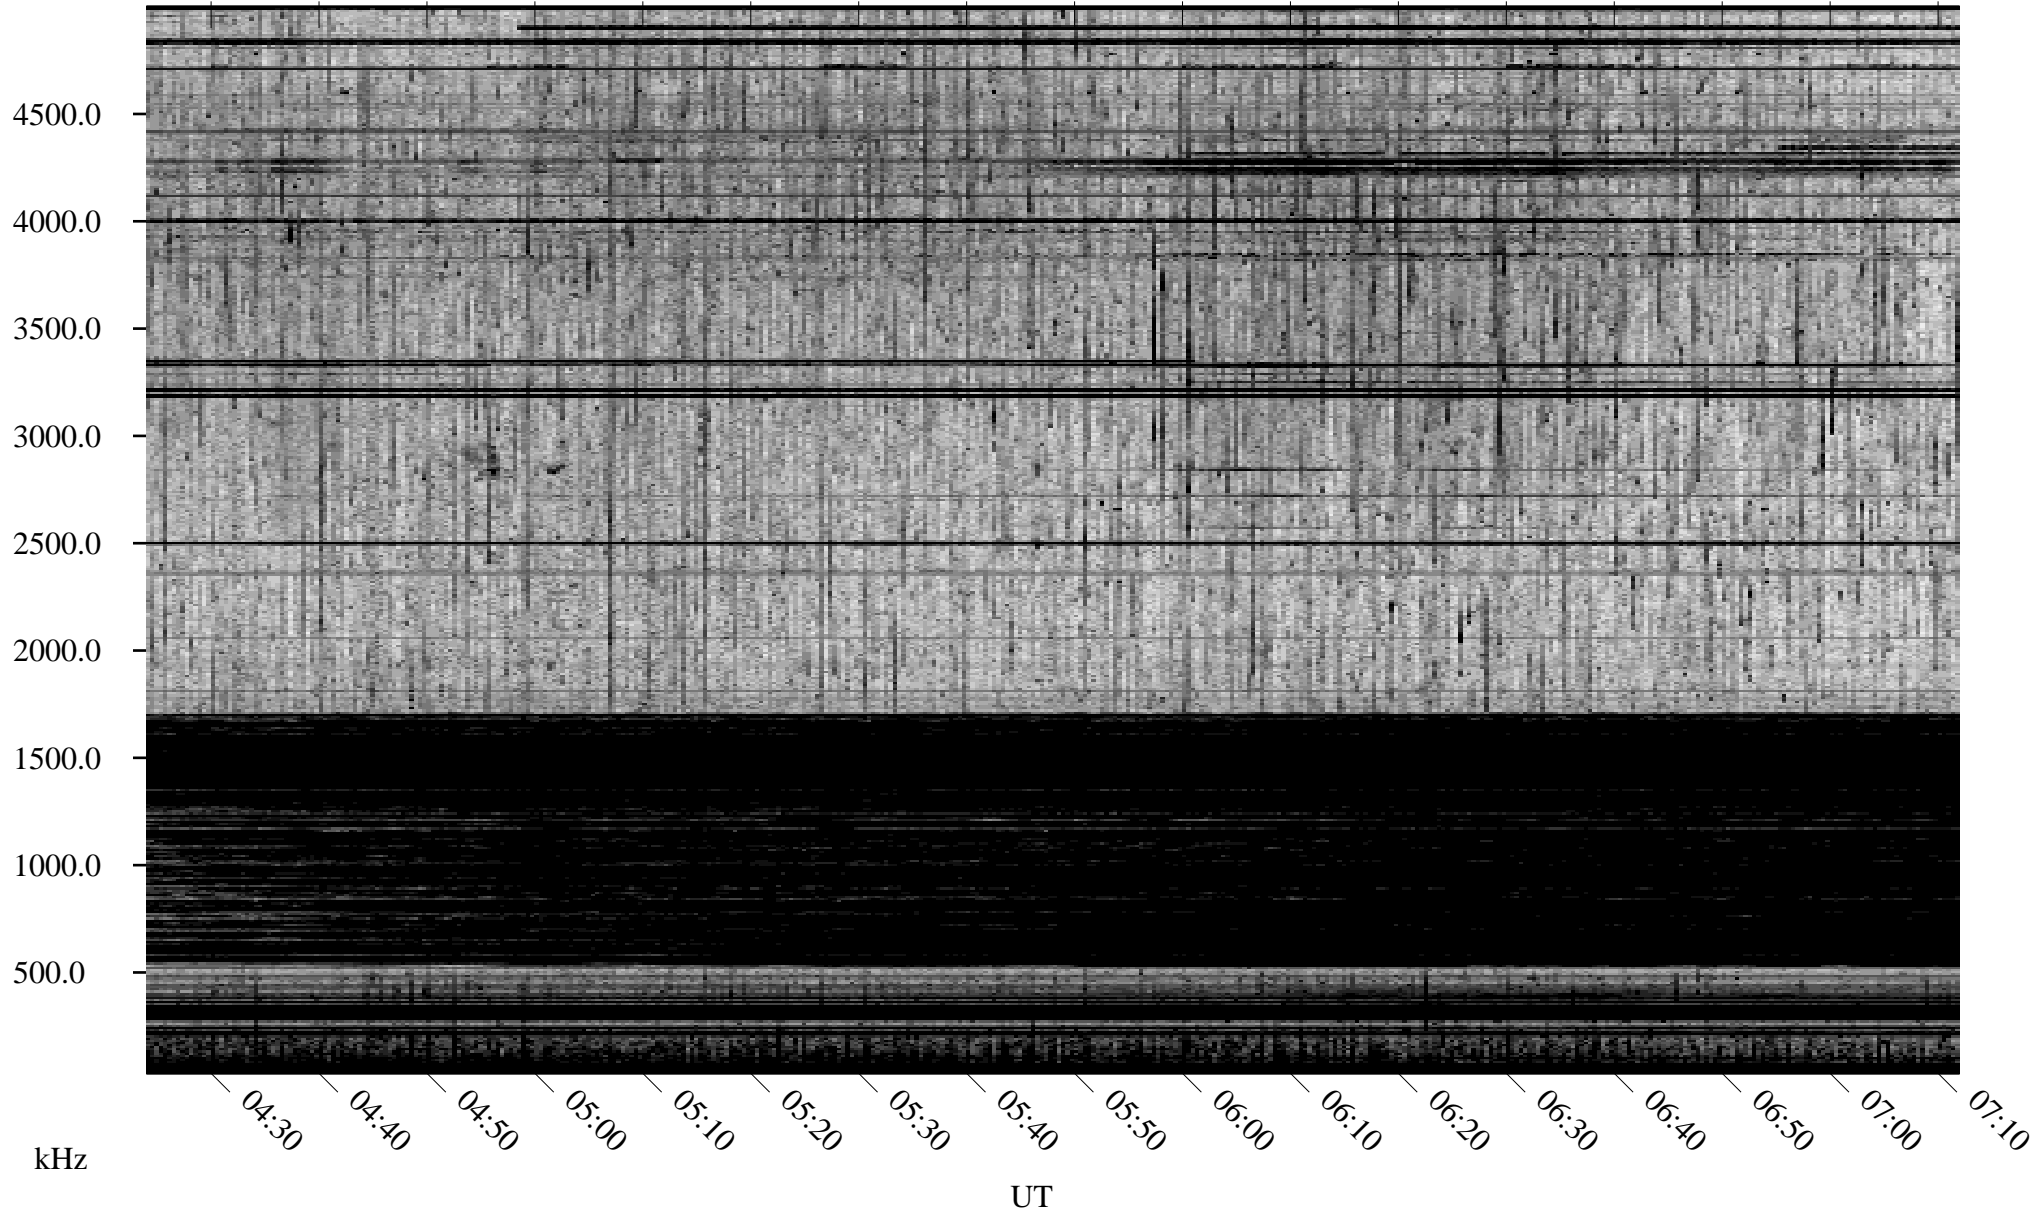

06/27/2010 Churchill, Manitoba

Linear Scale Black = 161 White = 15

ch10178l.r00SUm max_12

Page 1

06/27/2010 Churchill, Manitoba

Linear Scale Black = 161 White = 15

ch10178l.r00SUm max_12

Page 2

06/28/2010 Churchill, Manitoba

Linear Scale Black = 161 White = 15

ch10178l.r00SUm max_12

Page 3

06/28/2010 Churchill, Manitoba

Linear Scale Black = 161 White = 15

ch10178l.r00SUm max_12

Page 4

06/28/2010 Churchill, Manitoba

Linear Scale Black = 161 White = 15

ch10178l.r00SUm max_12

Page 5

06/28/2010 Churchill, Manitoba

Linear Scale Black = 161 White = 15

ch10178l.r00SUm max_12

Page 6

06/28/2010 Churchill, Manitoba

Linear Scale Black = 161 White = 15

ch10178l.r00SUm max_12

06/28/2010 Churchill, Manitoba

Linear Scale Black = 161 White = 15

ch10178l.r00SUm max_12