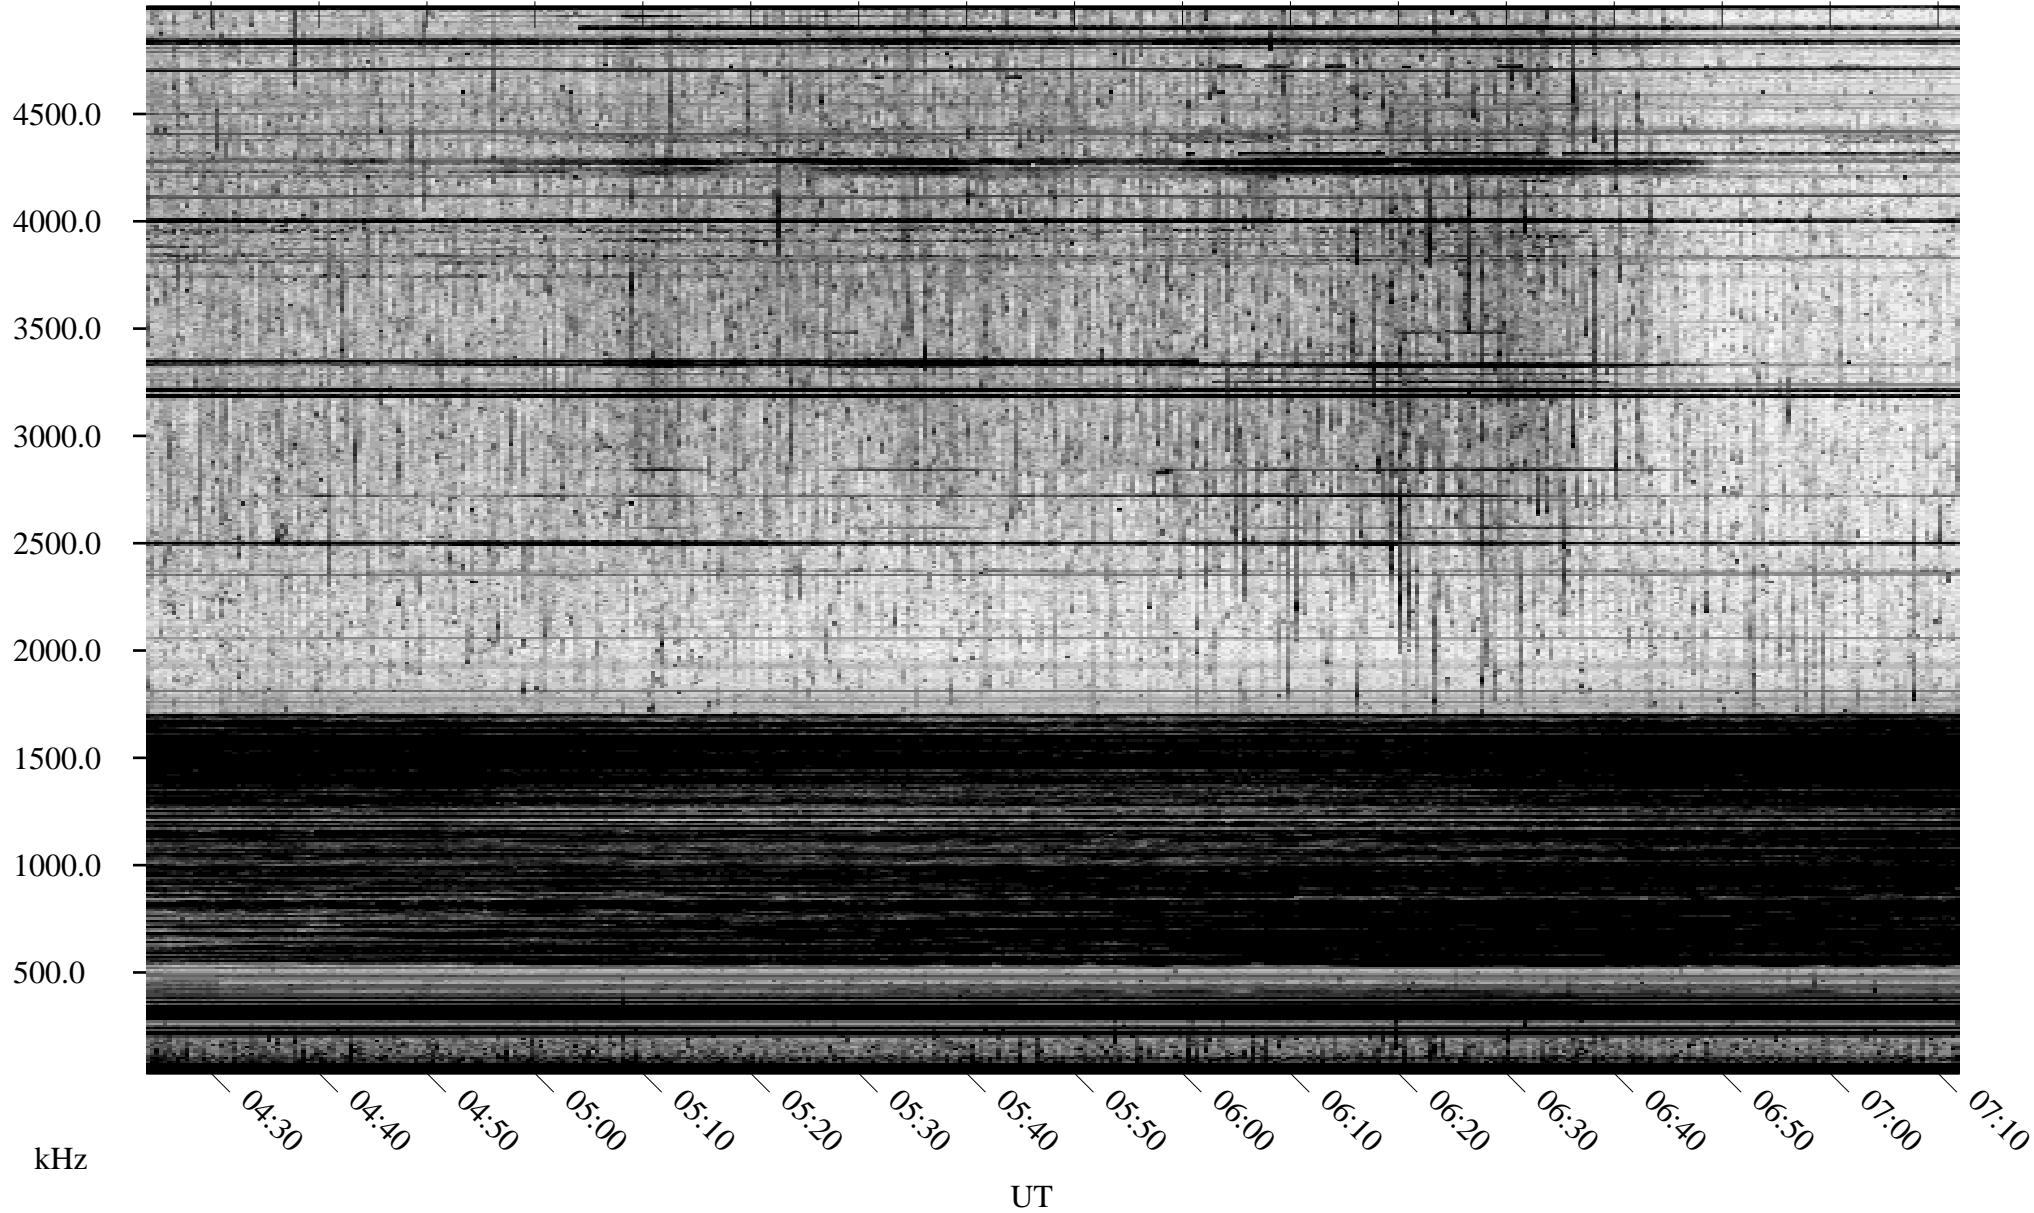

06/28/2010 Churchill, Manitoba

Linear Scale Black = 161 White = 15

ch10179l.r00SUm max_12

Page 1

06/28/2010 Churchill, Manitoba

Linear Scale Black = 161 White = 15

ch10179l.r00SUm max_12

Page 2

06/29/2010 Churchill, Manitoba

Linear Scale Black = 161 White = 15

ch10179l.r00SUm max_12

Page 3

06/29/2010 Churchill, Manitoba

Linear Scale Black = 161 White = 15

ch10179l.r00SUm max_12

Page 4

06/29/2010 Churchill, Manitoba

Linear Scale Black = 161 White = 15

ch10179l.r00SUm max_12

Page 5

06/29/2010 Churchill, Manitoba

Linear Scale Black = 161 White = 15

ch10179l.r00SUm max_12

Page 6

06/29/2010 Churchill, Manitoba

Linear Scale Black = 161 White = 15

ch10179l.r00SUm max_12

Page 7

06/29/2010 Churchill, Manitoba

Linear Scale Black = 161 White = 15

ch10179l.r00SUm max_12