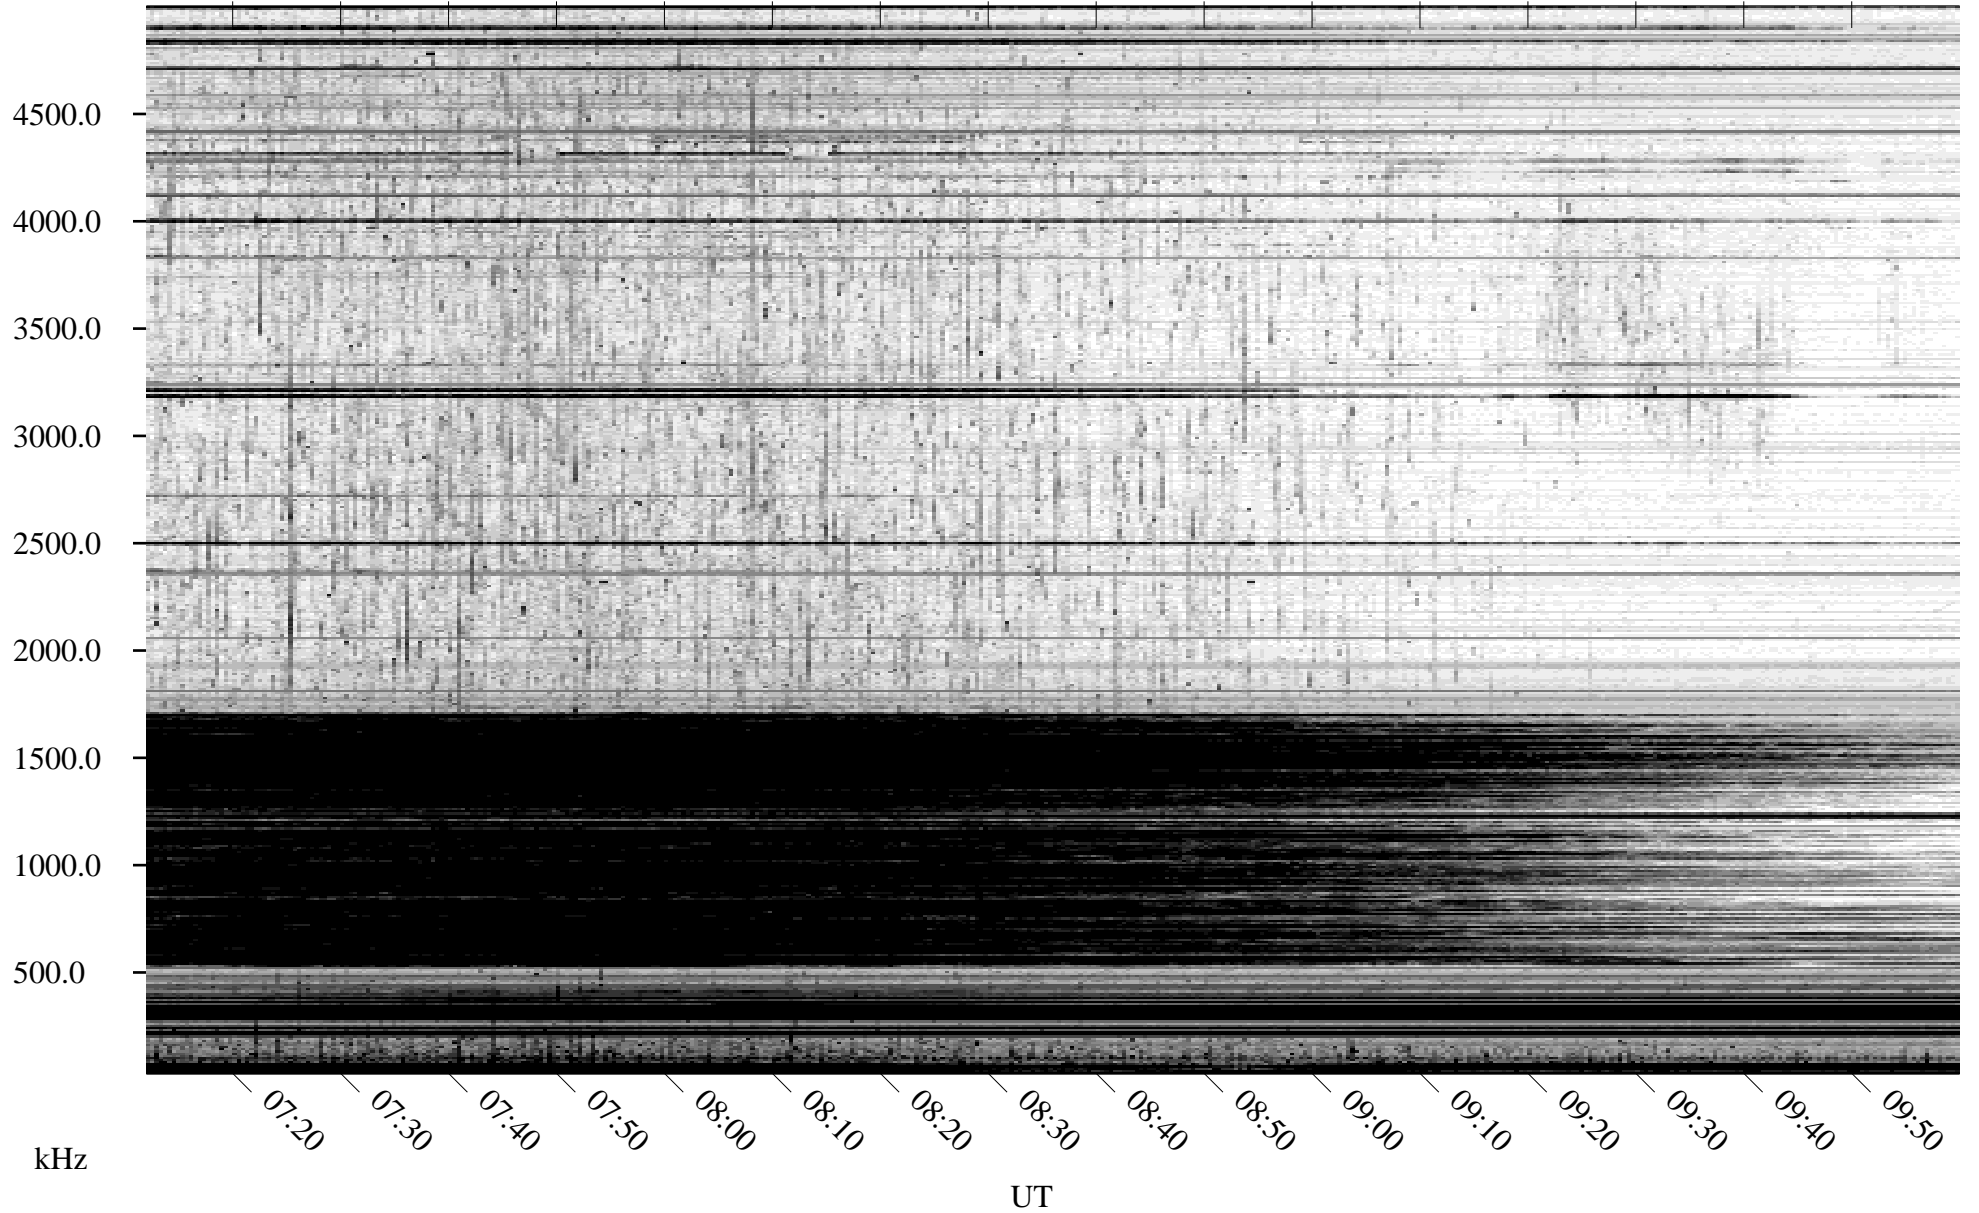

06/28/2010 Churchill, Manitoba

Linear Scale Black = 161 White = 15

ch10179l.r00SUm max_12

Page 1

06/28/2010 Churchill, Manitoba

Linear Scale Black = 161 White = 15

ch10179l.r00SUm max_12

Page 2

06/29/2010 Churchill, Manitoba

Linear Scale Black = 161 White = 15

ch10179l.r00SUm max_12

Page 3

06/29/2010 Churchill, Manitoba

Linear Scale Black = 161 White = 15

ch10179l.r00SUm max_12

Page 4

06/29/2010 Churchill, Manitoba

Linear Scale Black = 161 White = 15

ch10179l.r00SUm max_12

Page 5

06/29/2010 Churchill, Manitoba

Linear Scale Black = 161 White = 15

ch10179l.r00SUm max_12

Page 6

06/29/2010 Churchill, Manitoba

Linear Scale Black = 161 White = 15

ch10179l.r00SUm max_12

Page 7

06/29/2010 Churchill, Manitoba

Linear Scale Black = 161 White = 15

ch10179l.r00SUm max_12