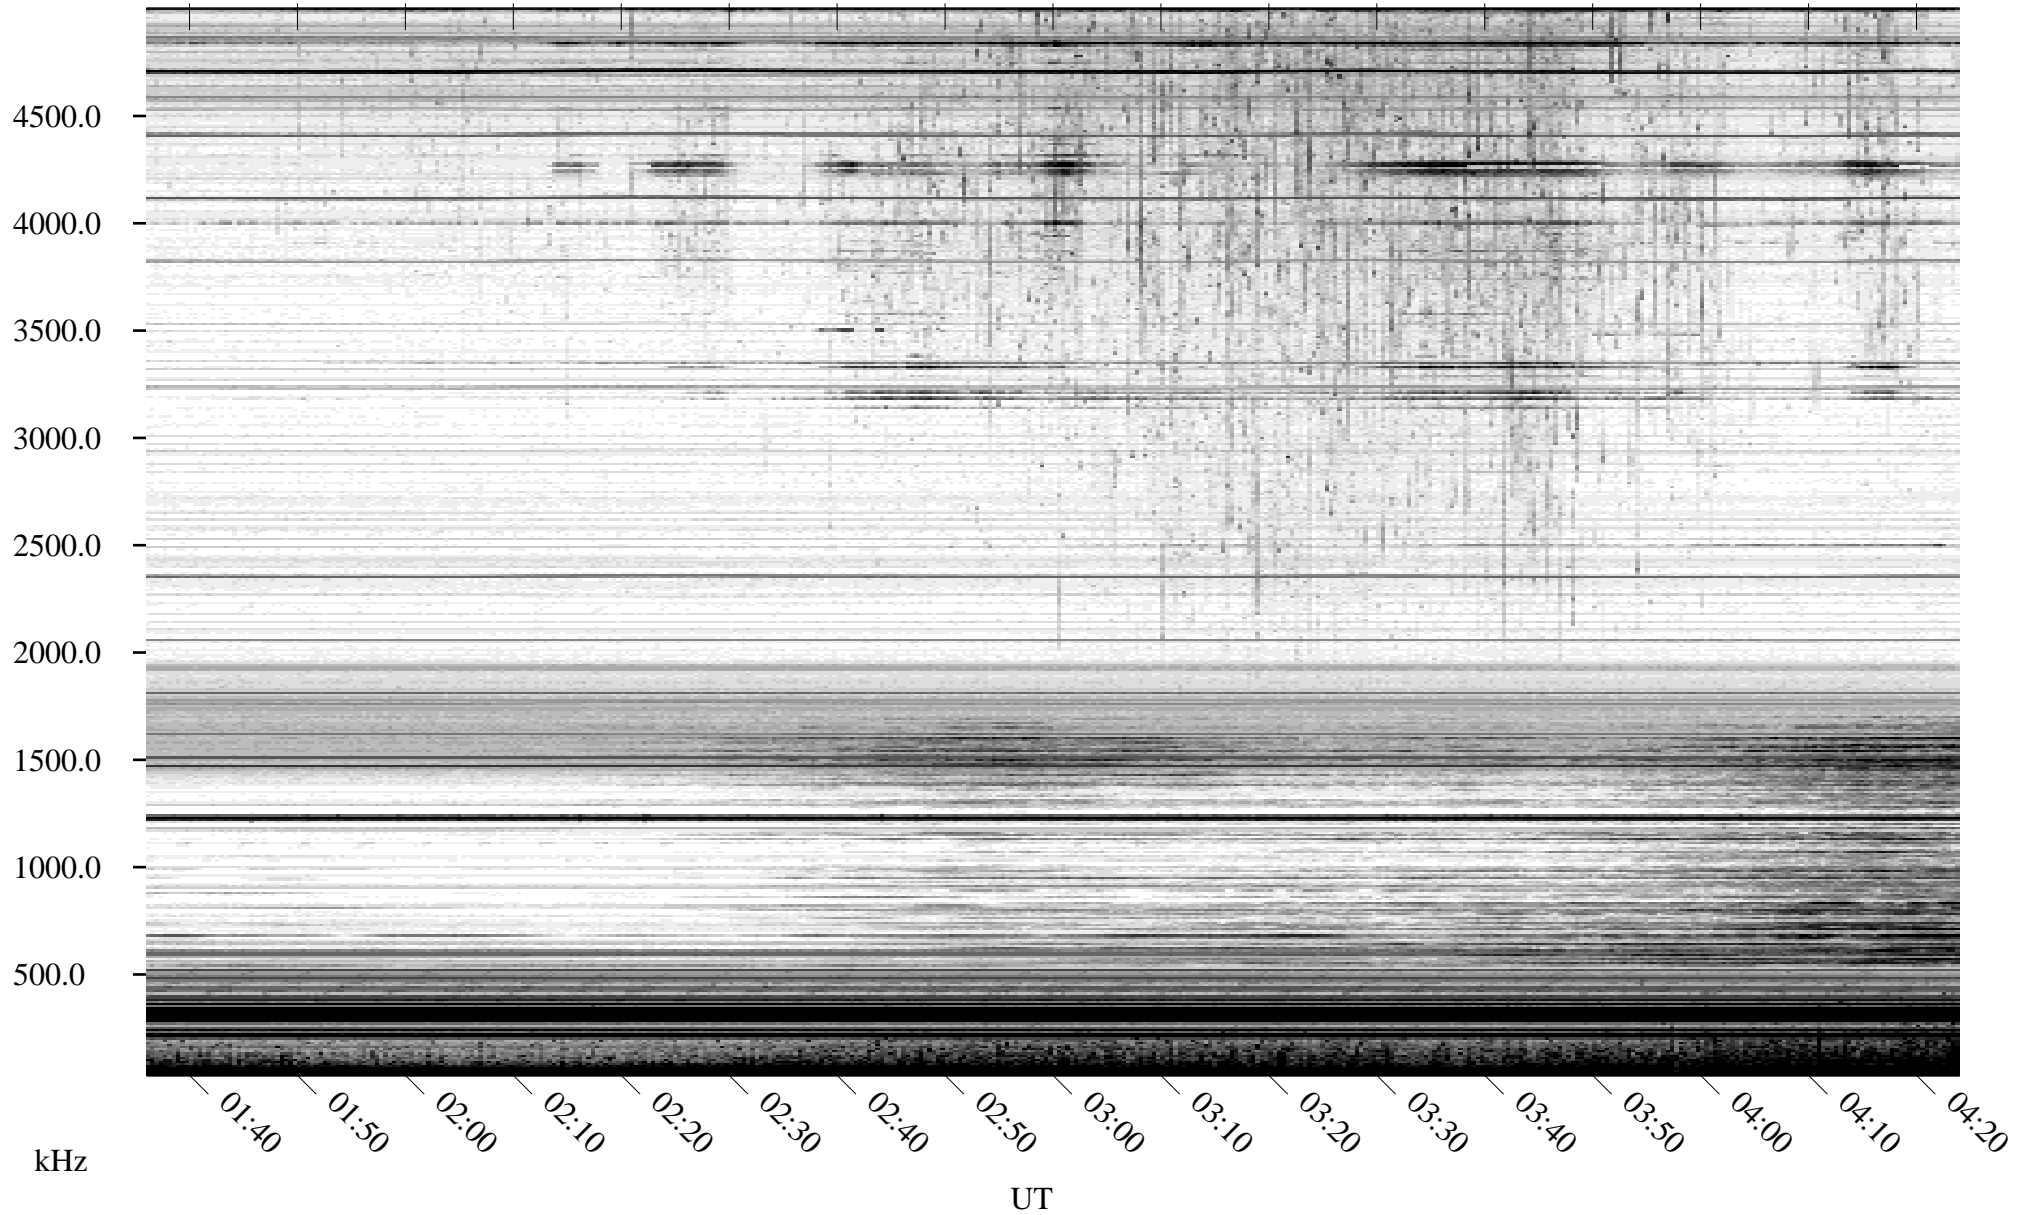

# 06/29/2010 Churchill, Manitoba

Linear Scale    Black = 161    White = 15

ch10180l.r00SUm max\_12

Page 1

# 06/29/2010 Churchill, Manitoba

Linear Scale    Black = 161    White = 15

ch10180l.r00SUm max\_12

Page 2

# 06/30/2010 Churchill, Manitoba

Linear Scale    Black = 161    White = 15

ch10180l.r00SUm max\_12

Page 3

# 06/30/2010 Churchill, Manitoba

Linear Scale    Black = 161    White = 15

ch10180l.r00SUm max\_12

Page 4