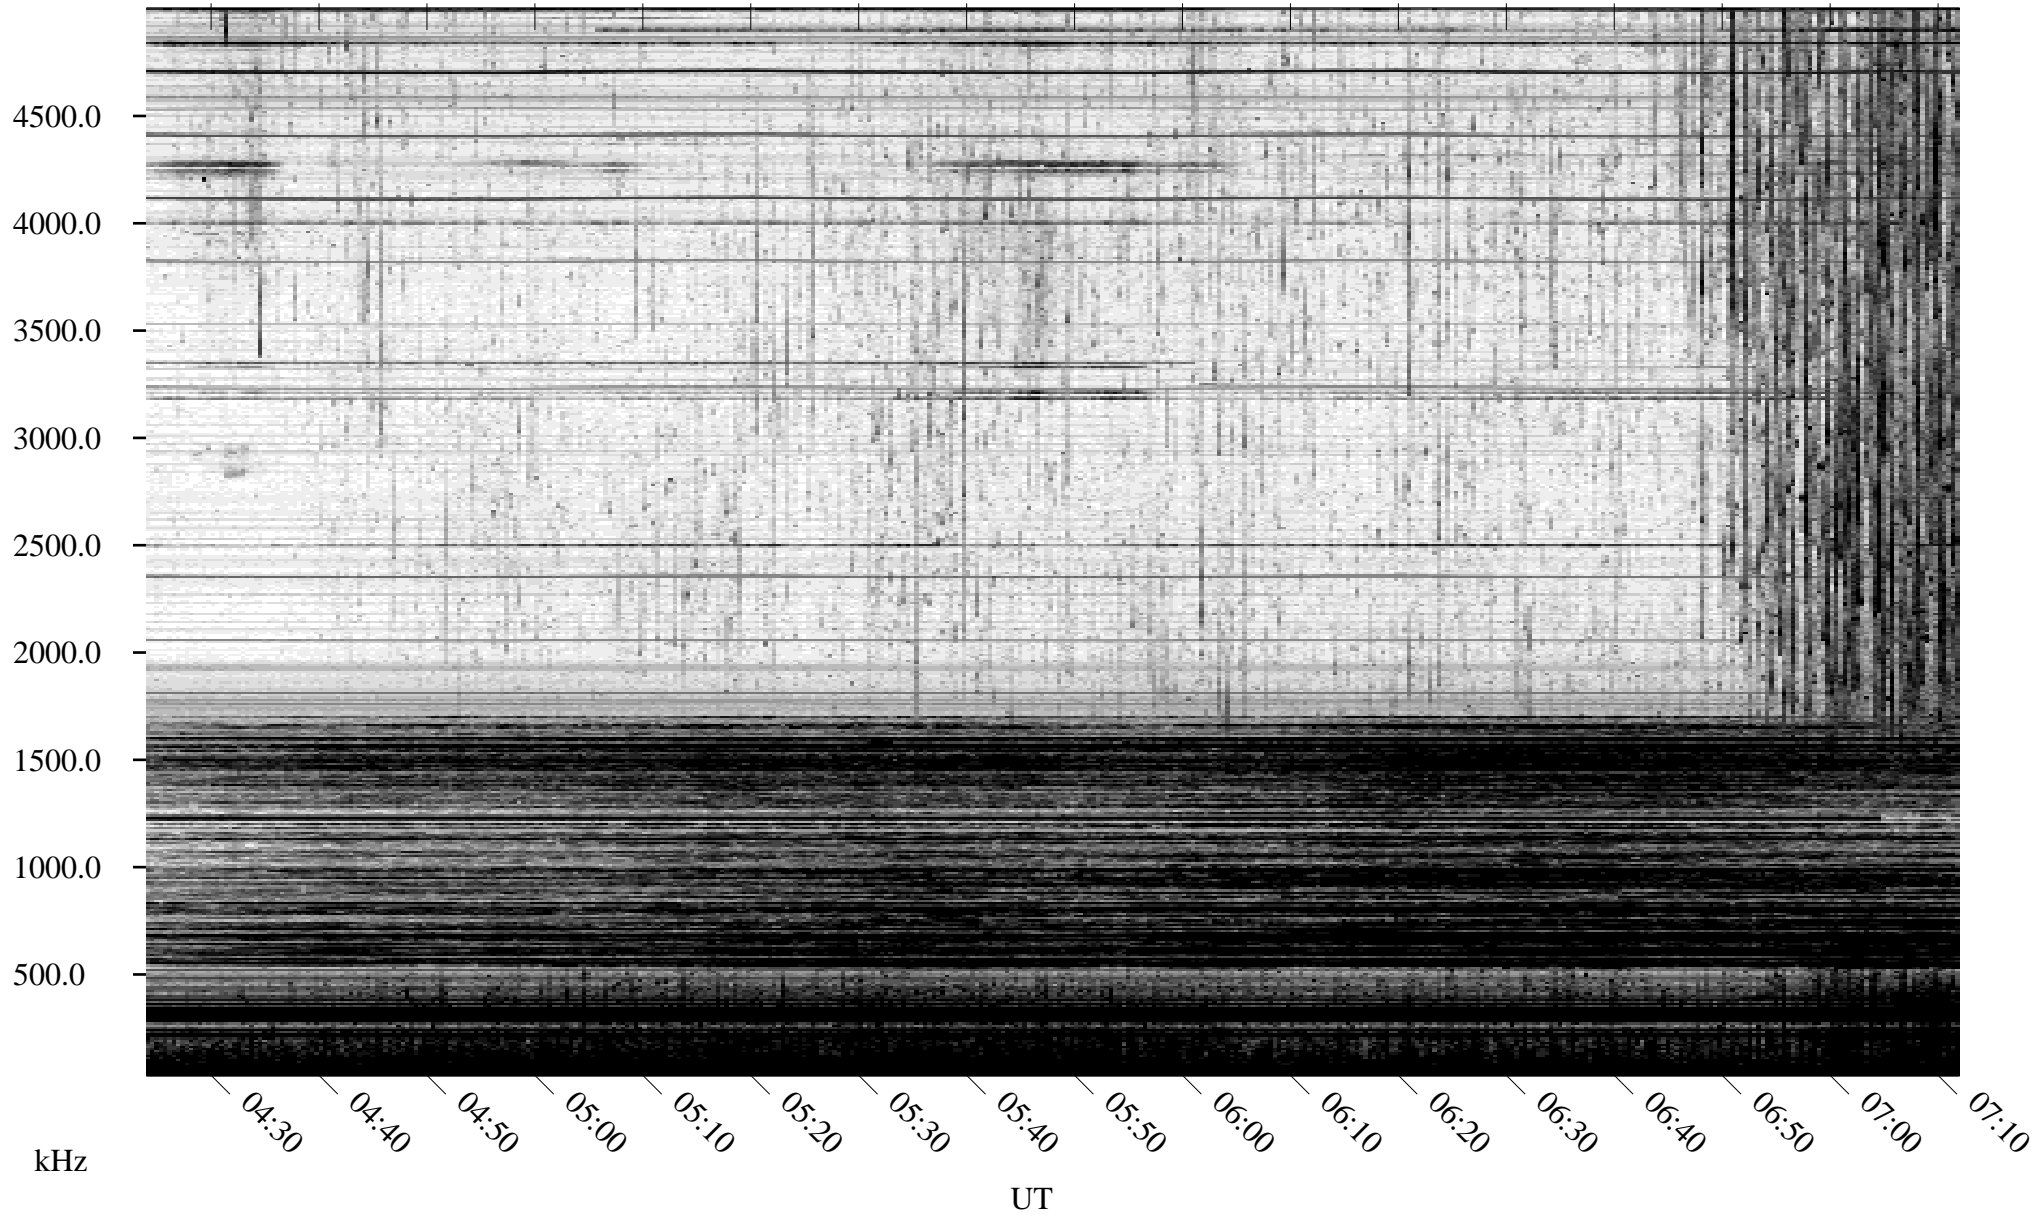

# 06/29/2010 Churchill, Manitoba

Linear Scale    Black = 161    White = 15

ch10180l.r00SUm max\_12

Page 1

# 06/30/2010 Churchill, Manitoba

Linear Scale    Black = 161    White = 15

ch10180l.r00SUm max\_12

Page 3

# 06/30/2010 Churchill, Manitoba

Linear Scale    Black = 161    White = 15

ch10180l.r00SUm max\_12

Page 4

# 06/30/2010 Churchill, Manitoba

Linear Scale    Black = 161    White = 15

ch10180l.r00SUm max\_12

Page 5