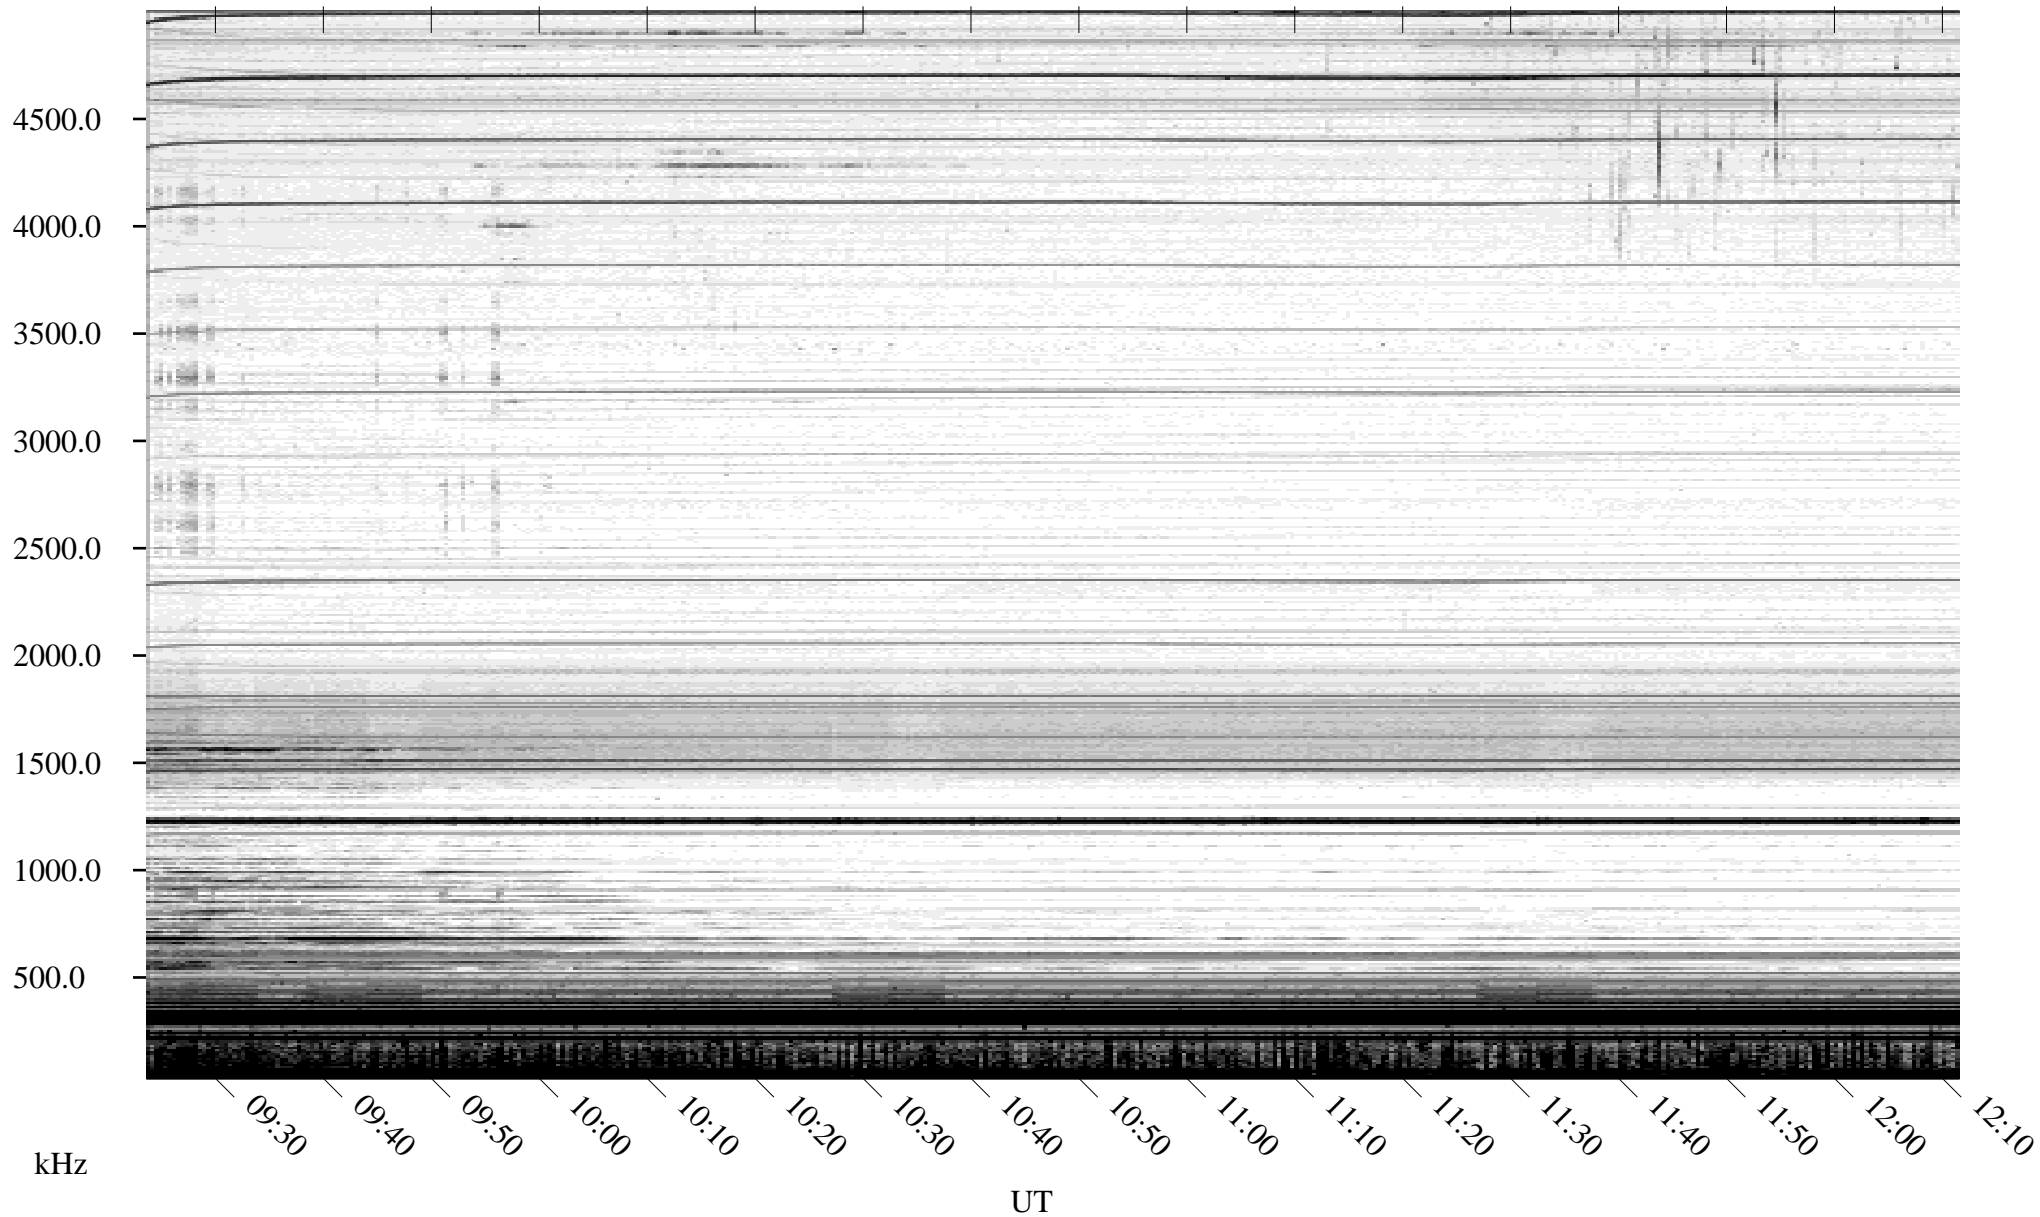

06/30/2010 Churchill, Manitoba

Linear Scale Black = 161 White = 15

ch101811.r00SUm max_12

Page 1

06/30/2010 Churchill, Manitoba

Linear Scale Black = 161 White = 15

ch101811.r00SUm max_12

Page 2

06/30/2010 Churchill, Manitoba

Linear Scale Black = 161 White = 15

ch101811.r00SUm max_12

Page 3

06/30/2010 Churchill, Manitoba

Linear Scale Black = 161 White = 15

ch101811.r00SUm max_12

Page 4