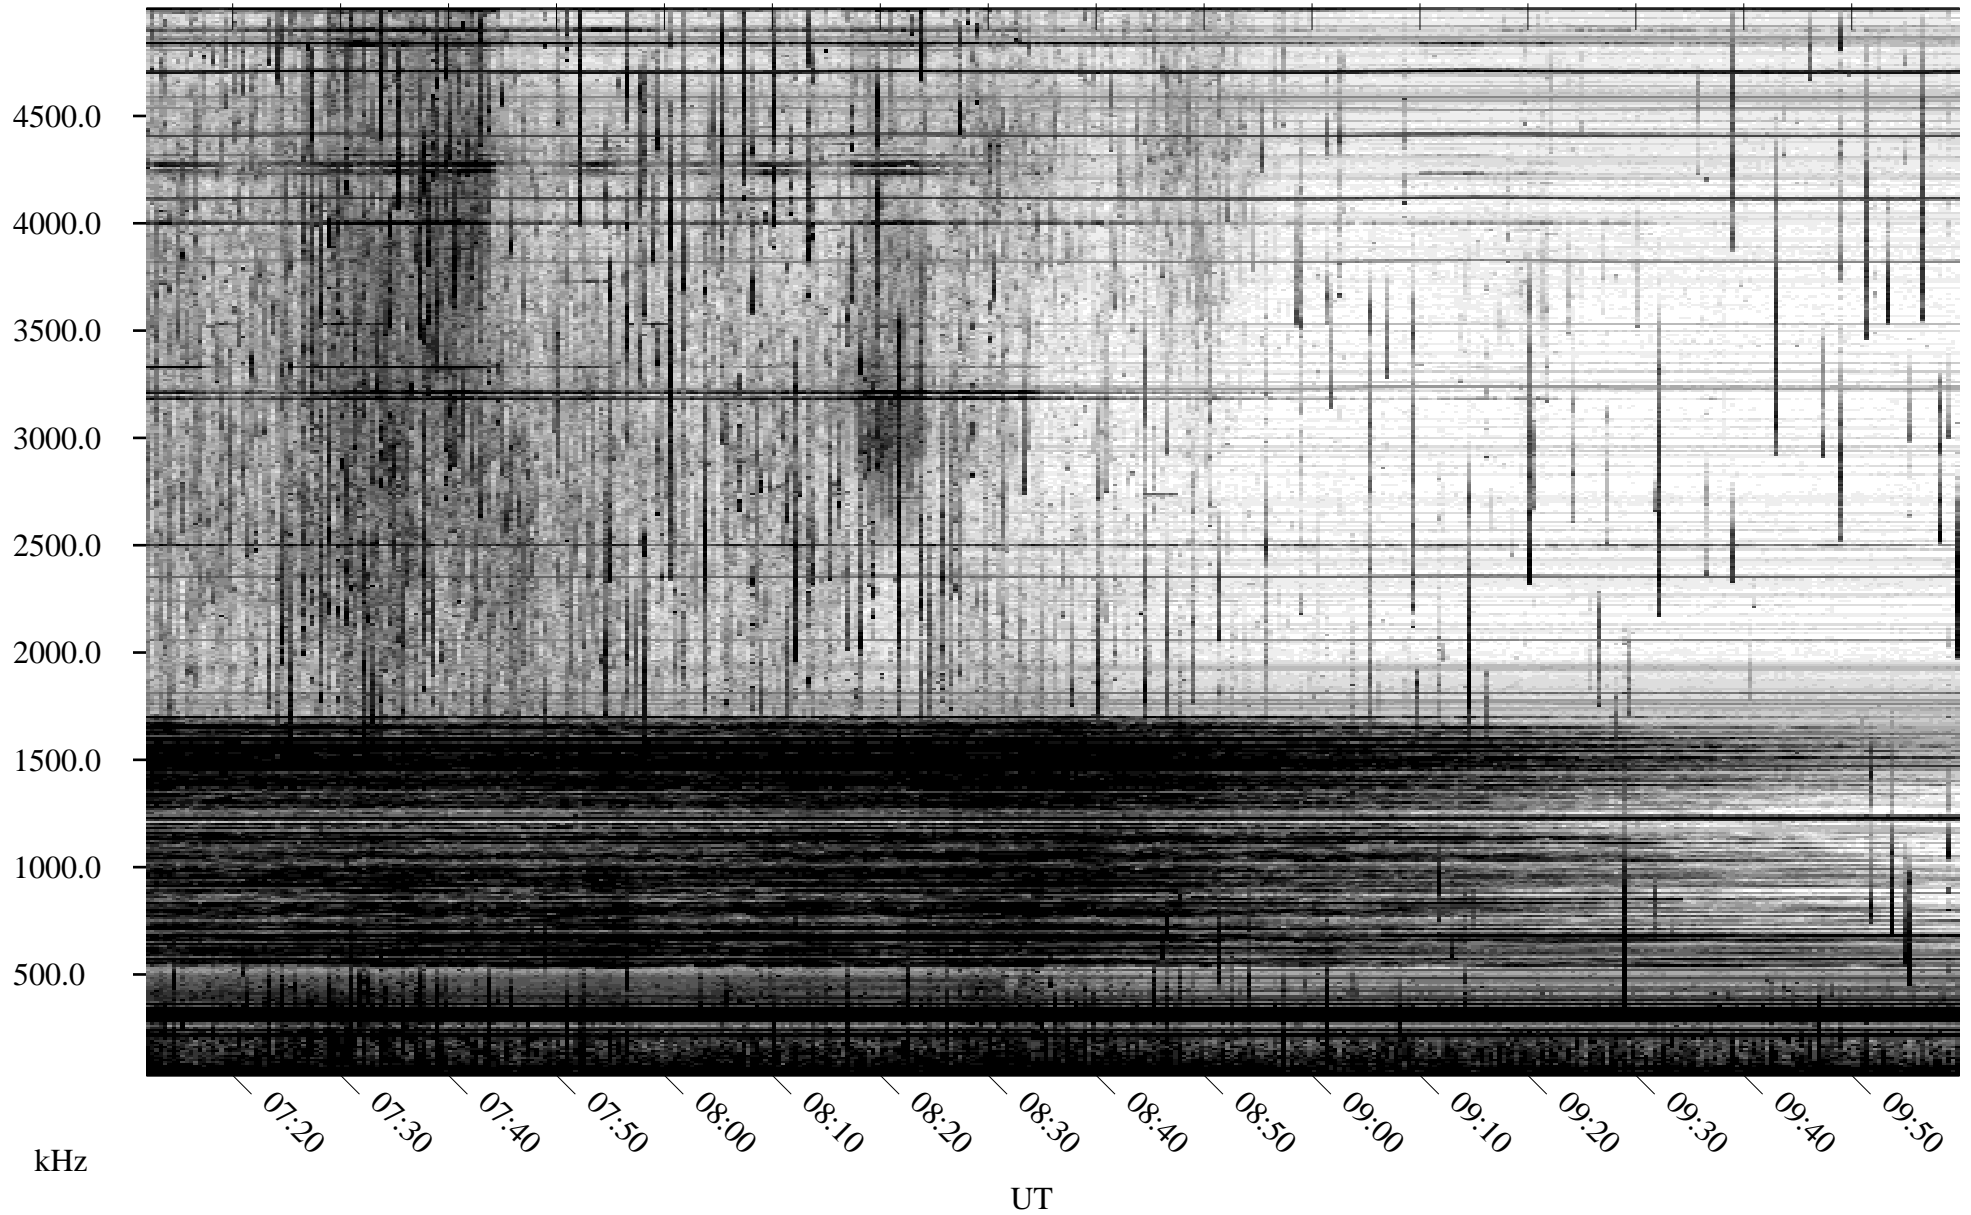

06/30/2010 Churchill, Manitoba

Linear Scale Black = 161 White = 15

ch101811.r01SUm max_12

Page 1

06/30/2010 Churchill, Manitoba

Linear Scale Black = 161 White = 15

ch101811.r01SUm max_12

Page 2

07/01/2010 Churchill, Manitoba

Linear Scale Black = 161 White = 15

ch101811.r01SUm max_12

Page 3

07/01/2010 Churchill, Manitoba

Linear Scale Black = 161 White = 15

ch101811.r01SUm max_12

Page 4

07/01/2010 Churchill, Manitoba

Linear Scale Black = 161 White = 15

ch101811.r01SUm max_12

Page 5

07/01/2010 Churchill, Manitoba

Linear Scale Black = 161 White = 15

ch101811.r01SUm max_12

Page 6

07/01/2010 Churchill, Manitoba

Linear Scale Black = 161 White = 15

ch101811.r01SUm max_12

Page 7

07/01/2010 Churchill, Manitoba

Linear Scale Black = 161 White = 15

ch101811.r01SUm max_12