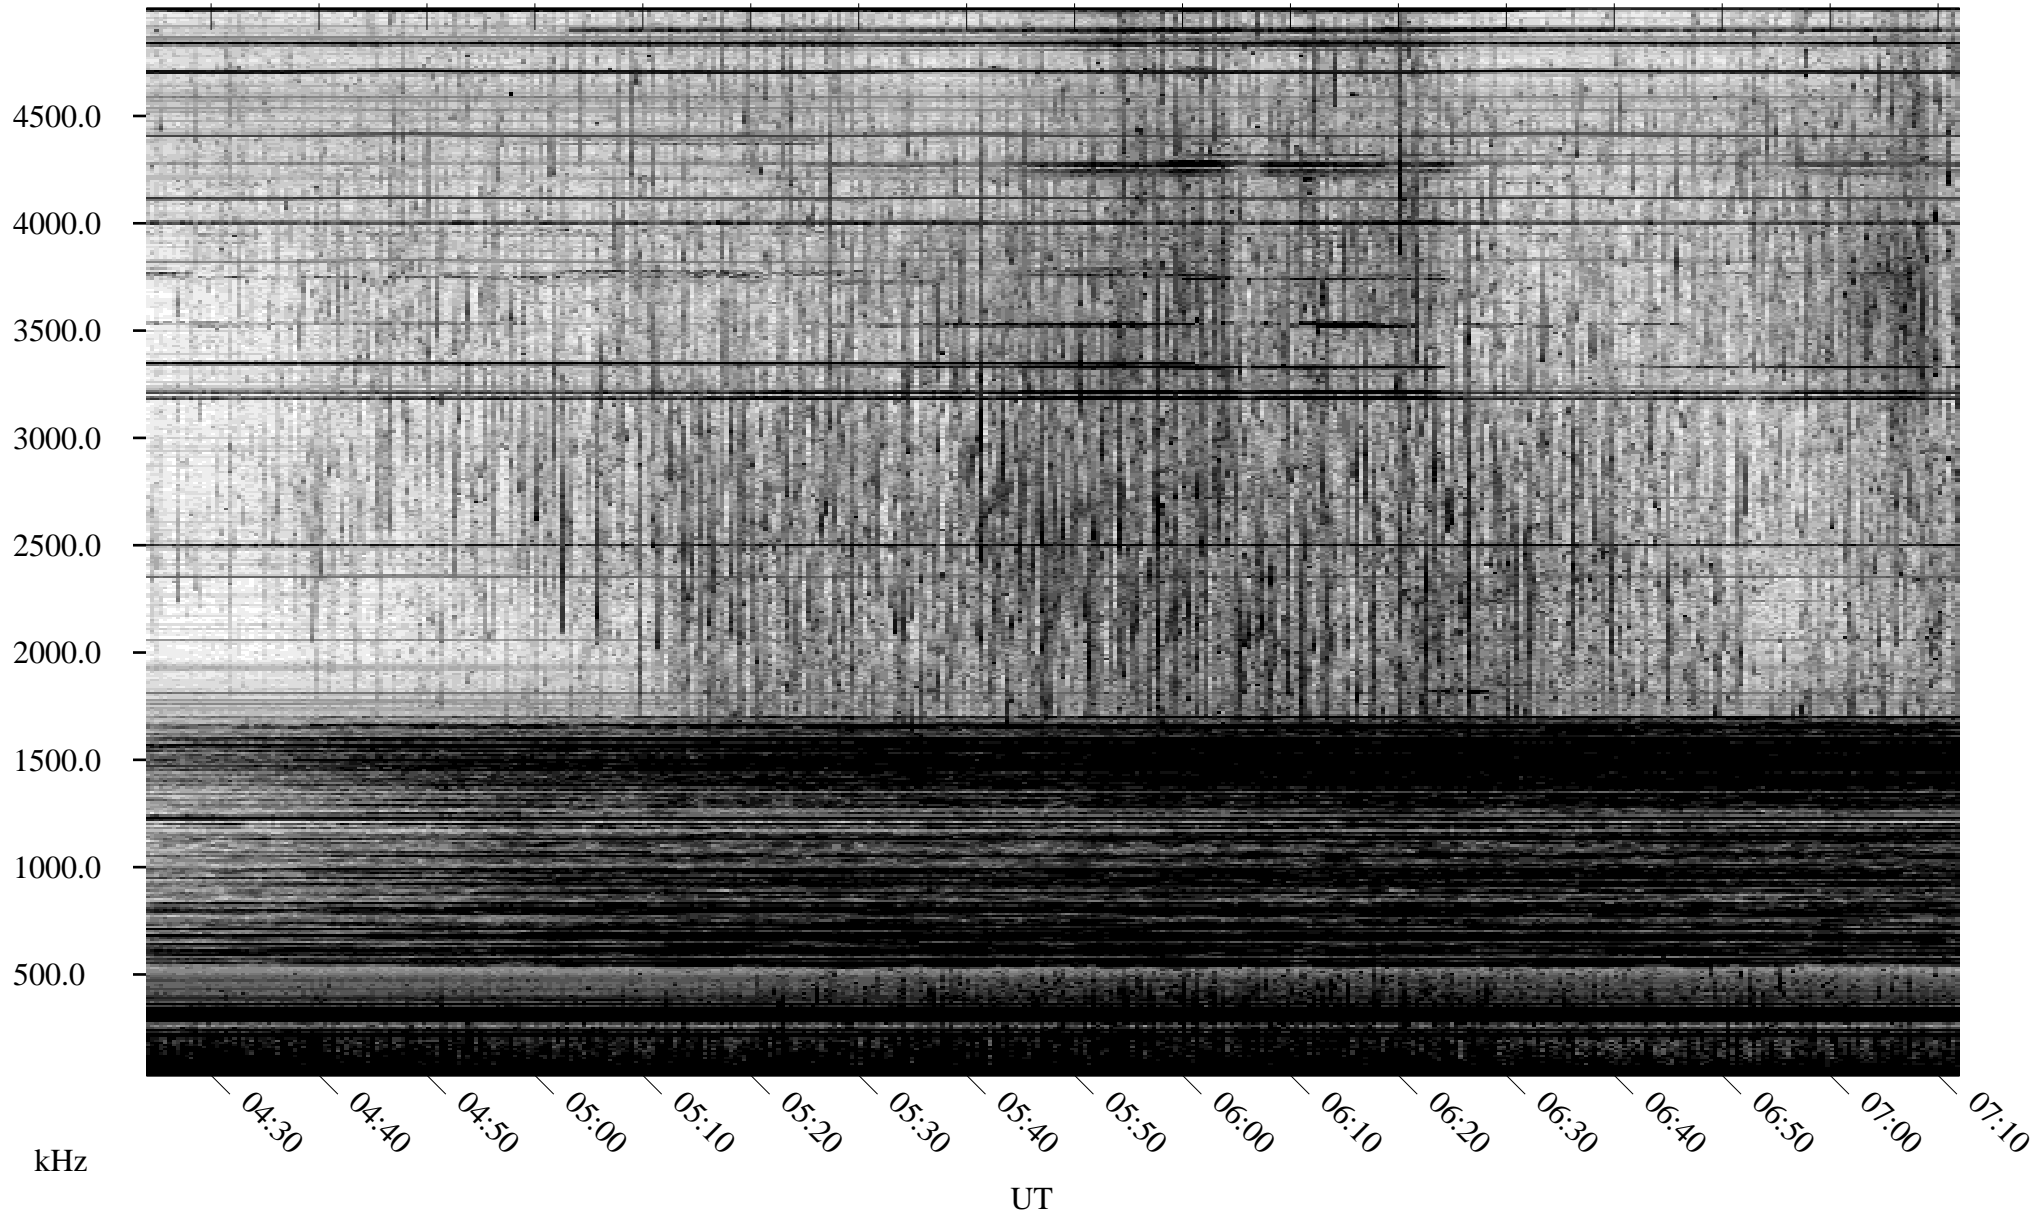

06/30/2010 Churchill, Manitoba

Linear Scale Black = 161 White = 15

ch101811.r01SUm max_12

Page 1

06/30/2010 Churchill, Manitoba

Linear Scale Black = 161 White = 15

ch101811.r01SUm max_12

Page 2

07/01/2010 Churchill, Manitoba

Linear Scale Black = 161 White = 15

ch101811.r01SUm max_12

Page 3

07/01/2010 Churchill, Manitoba

Linear Scale Black = 161 White = 15

ch101811.r01SUm max_12

Page 4

07/01/2010 Churchill, Manitoba

Linear Scale Black = 161 White = 15

ch101811.r01SUm max_12

Page 5

07/01/2010 Churchill, Manitoba

Linear Scale Black = 161 White = 15

ch101811.r01SUm max_12

Page 6

07/01/2010 Churchill, Manitoba

Linear Scale Black = 161 White = 15

ch101811.r01SUm max_12

Page 7

07/01/2010 Churchill, Manitoba

Linear Scale Black = 161 White = 15

ch101811.r01SUm max_12