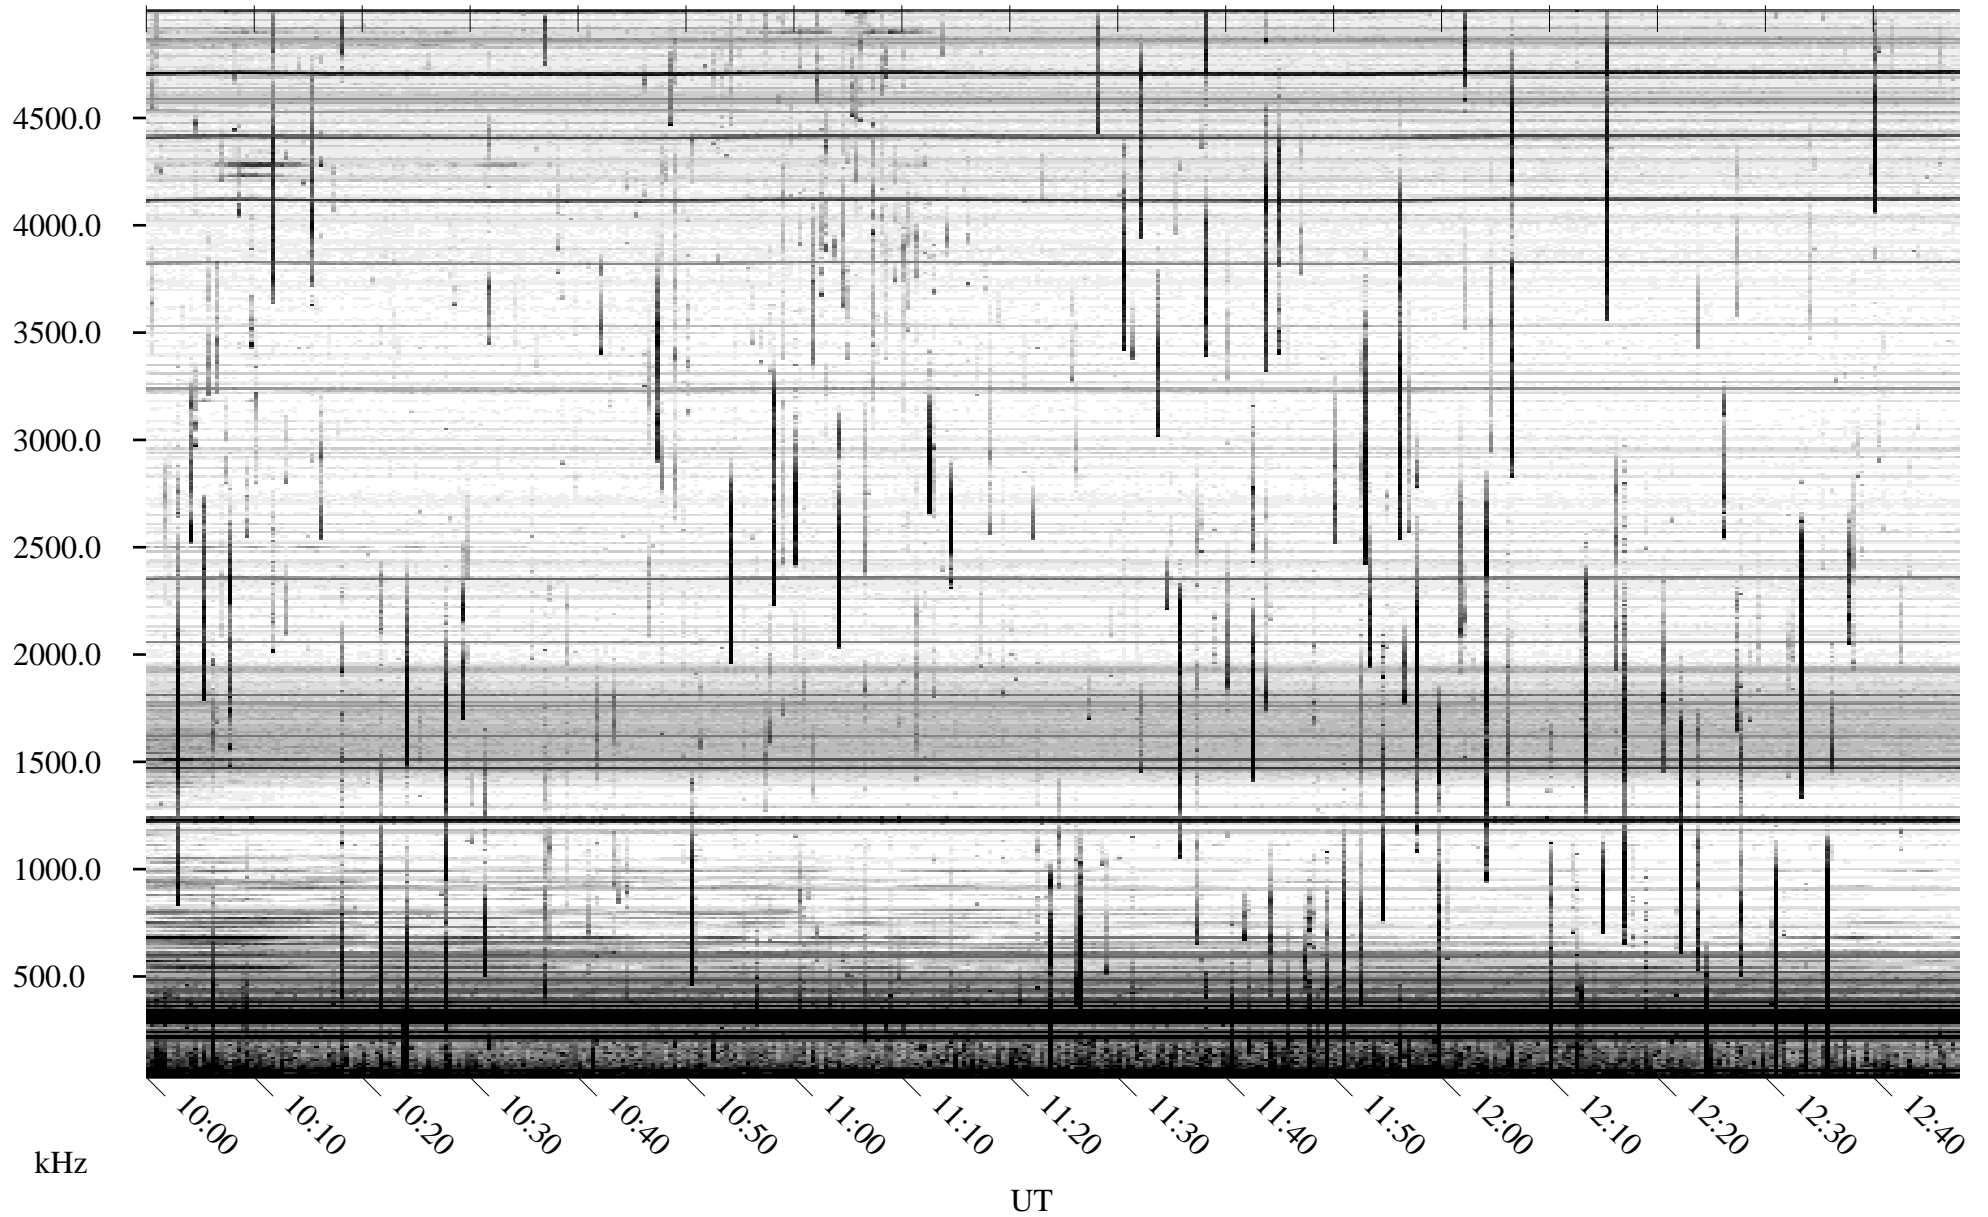

06/30/2010 Churchill, Manitoba

Linear Scale Black = 161 White = 15

ch101811.r01SUm max_12

Page 1

06/30/2010 Churchill, Manitoba

Linear Scale Black = 161 White = 15

ch101811.r01SUm max_12

Page 2

07/01/2010 Churchill, Manitoba

Linear Scale Black = 161 White = 15

ch101811.r01SUm max_12

Page 3

07/01/2010 Churchill, Manitoba

Linear Scale Black = 161 White = 15

ch101811.r01SUm max_12

Page 4

07/01/2010 Churchill, Manitoba

Linear Scale Black = 161 White = 15

ch101811.r01SUm max_12

Page 5

07/01/2010 Churchill, Manitoba

Linear Scale Black = 161 White = 15

ch101811.r01SUm max_12

Page 6

07/01/2010 Churchill, Manitoba

Linear Scale Black = 161 White = 15

ch101811.r01SUm max_12

Page 7

07/01/2010 Churchill, Manitoba

Linear Scale Black = 161 White = 15

ch101811.r01SUm max_12