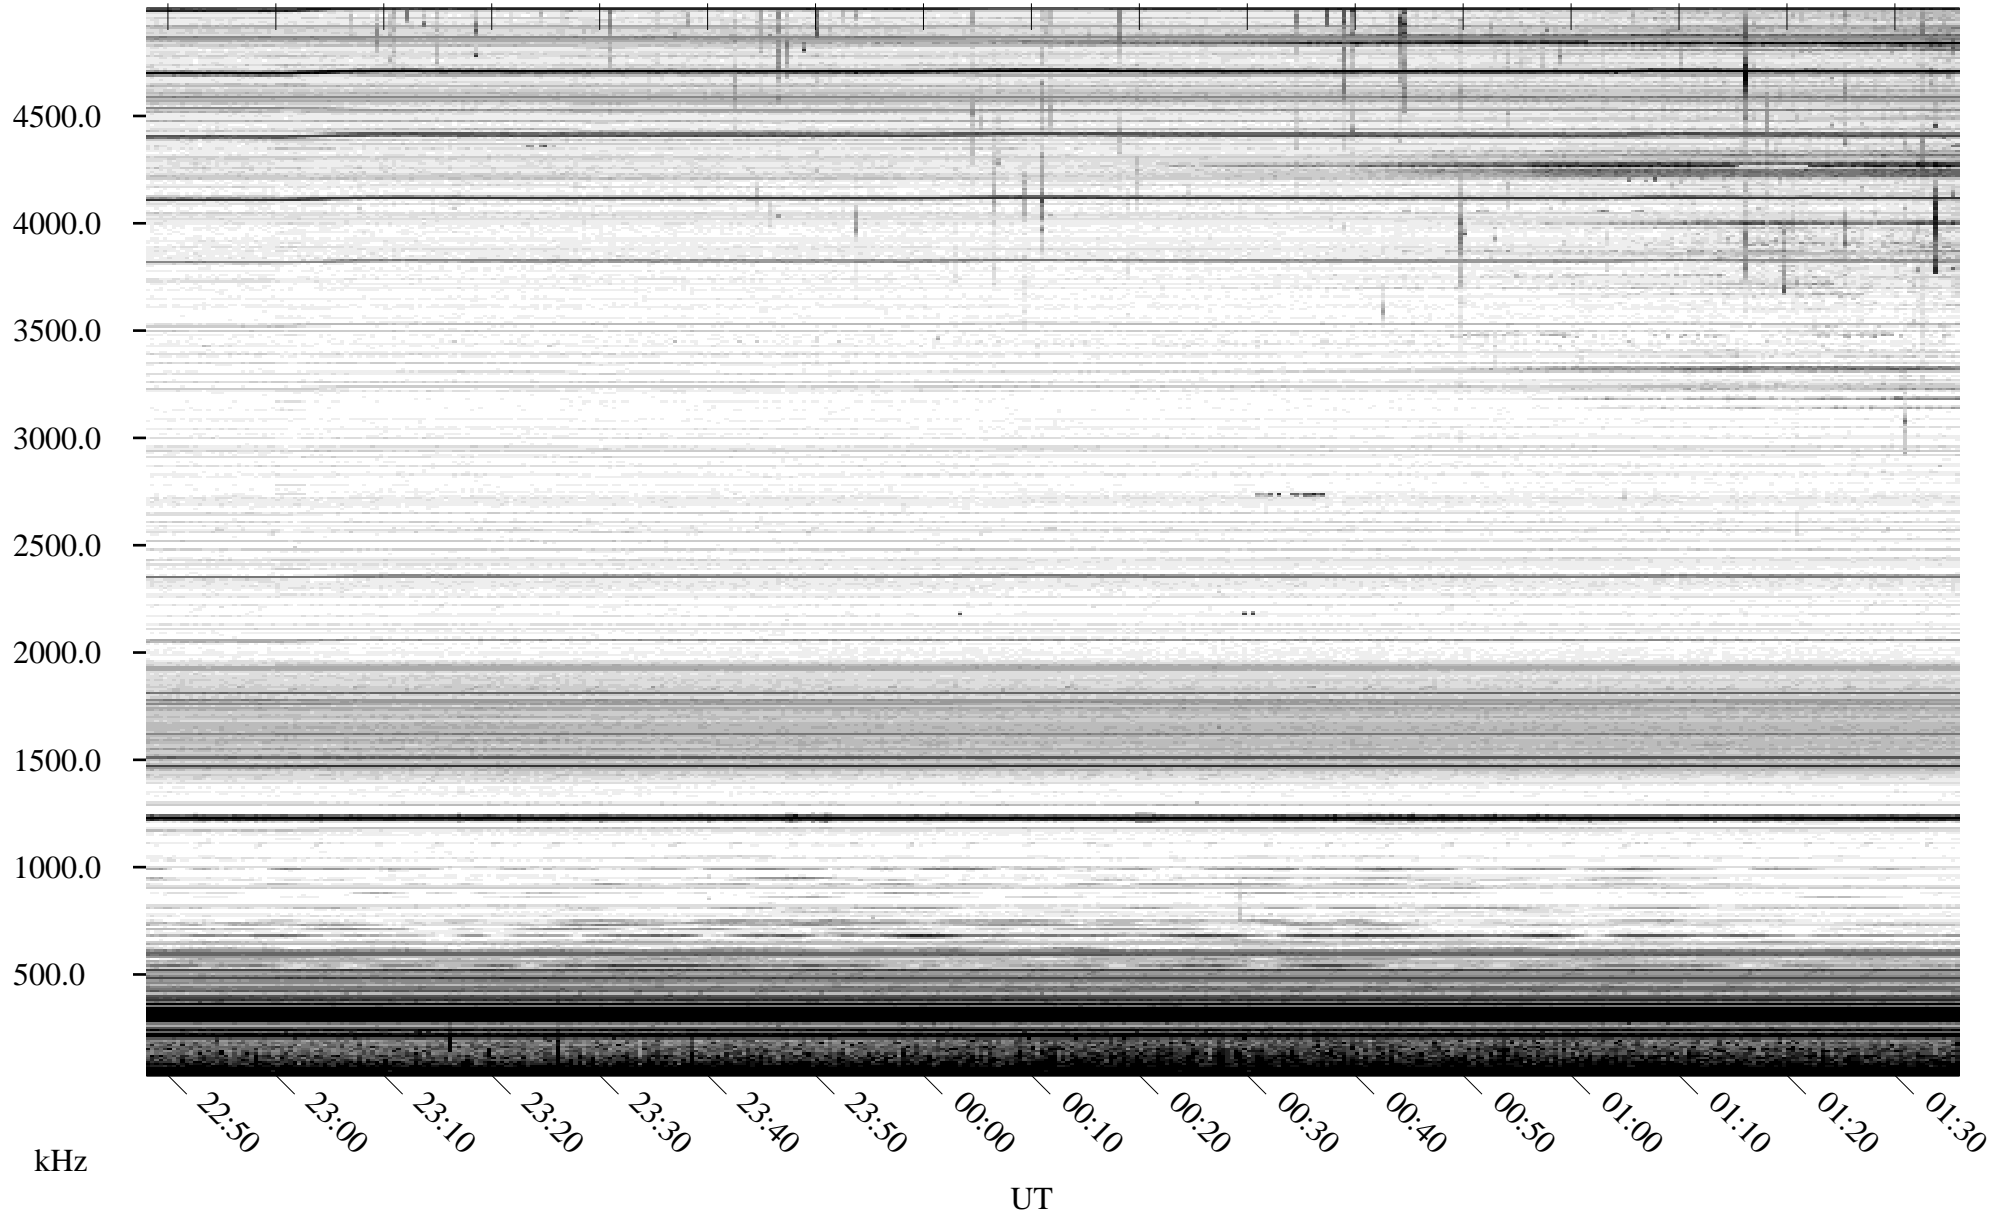

06/30/2010 Churchill, Manitoba

Linear Scale Black = 161 White = 15

ch101811.r01SUm max_12

Page 1

06/30/2010 Churchill, Manitoba

Linear Scale Black = 161 White = 15

ch101811.r01SUm max_12

Page 2

07/01/2010 Churchill, Manitoba

Linear Scale Black = 161 White = 15

ch101811.r01SUm max_12

Page 3

07/01/2010 Churchill, Manitoba

Linear Scale Black = 161 White = 15

ch101811.r01SUm max_12

Page 4

07/01/2010 Churchill, Manitoba

Linear Scale Black = 161 White = 15

ch101811.r01SUm max_12

Page 5

07/01/2010 Churchill, Manitoba

Linear Scale Black = 161 White = 15

ch101811.r01SUm max_12

Page 6

07/01/2010 Churchill, Manitoba

Linear Scale Black = 161 White = 15

ch101811.r01SUm max_12

Page 7

07/01/2010 Churchill, Manitoba

Linear Scale Black = 161 White = 15

ch101811.r01SUm max_12