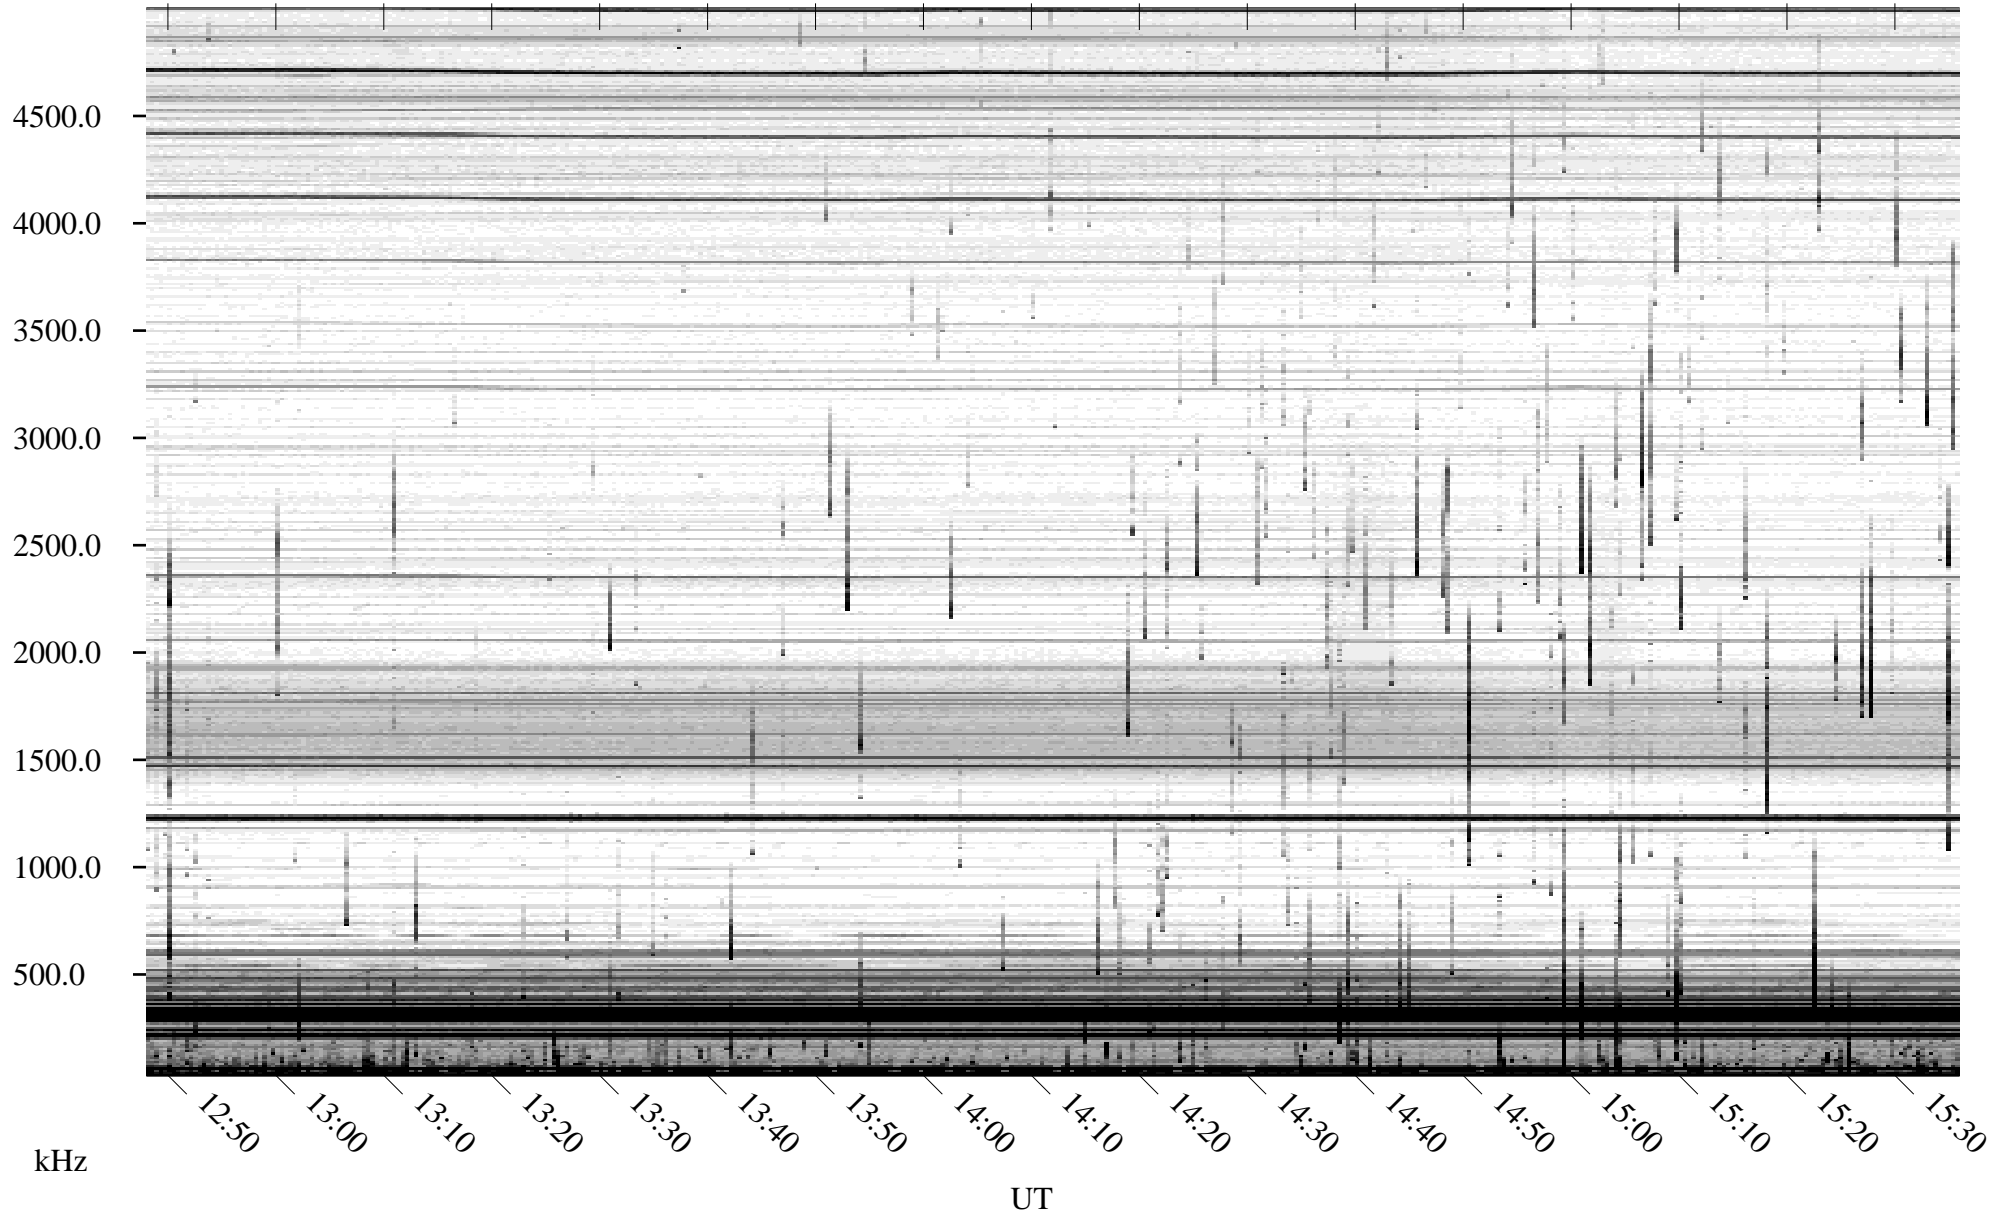

06/30/2010 Churchill, Manitoba

Linear Scale Black = 161 White = 15

ch101811.r01SUm max_12

Page 1

06/30/2010 Churchill, Manitoba

Linear Scale Black = 161 White = 15

ch101811.r01SUm max_12

Page 2

07/01/2010 Churchill, Manitoba

Linear Scale Black = 161 White = 15

ch101811.r01SUm max_12

Page 3

07/01/2010 Churchill, Manitoba

Linear Scale Black = 161 White = 15

ch101811.r01SUm max_12

Page 4

07/01/2010 Churchill, Manitoba

Linear Scale Black = 161 White = 15

ch101811.r01SUm max_12

Page 5

07/01/2010 Churchill, Manitoba

Linear Scale Black = 161 White = 15

ch101811.r01SUm max_12

Page 6

07/01/2010 Churchill, Manitoba

Linear Scale Black = 161 White = 15

ch101811.r01SUm max_12

Page 7

07/01/2010 Churchill, Manitoba

Linear Scale Black = 161 White = 15

ch101811.r01SUm max_12