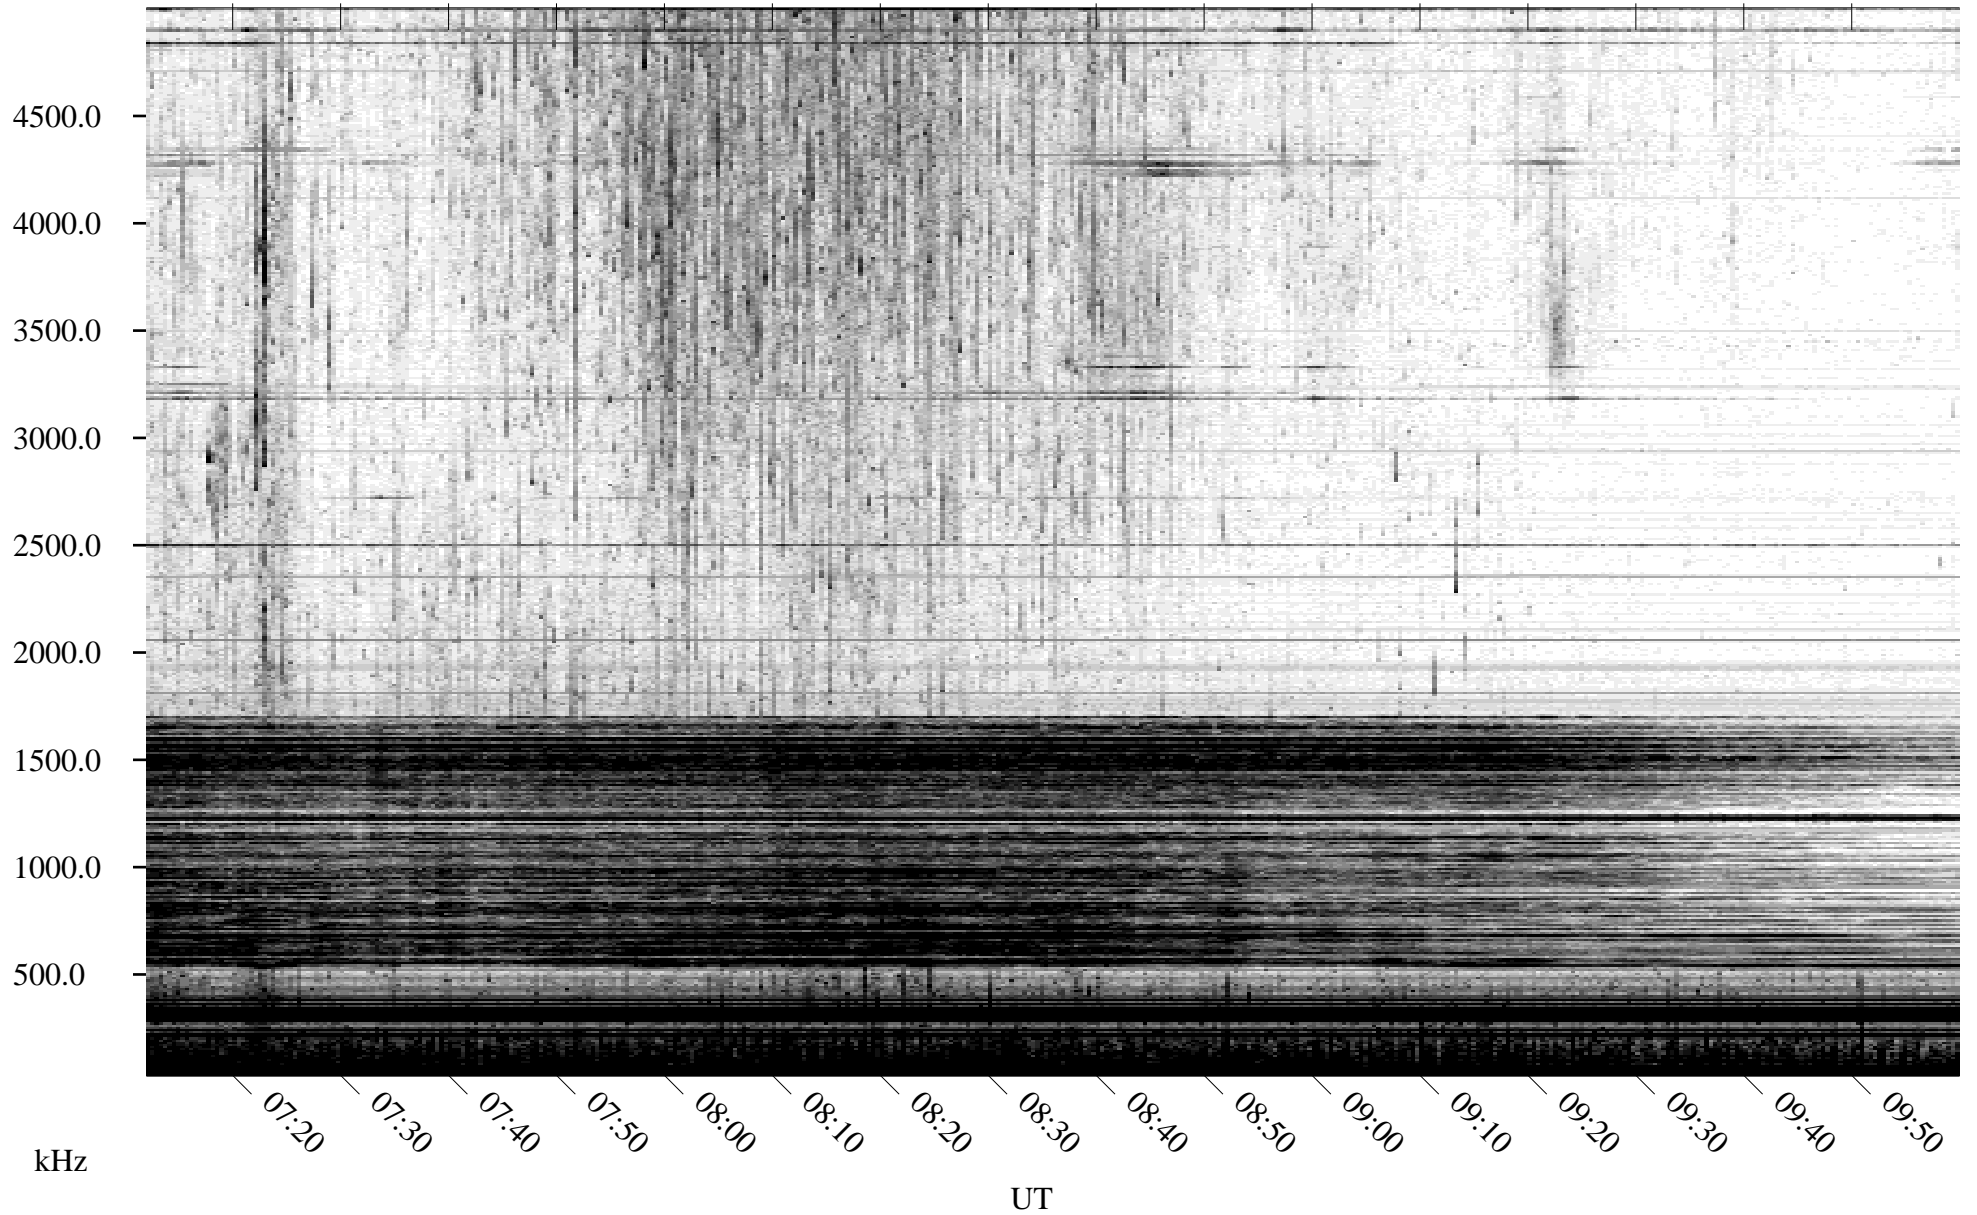

07/01/2010 Churchill, Manitoba

Linear Scale Black = 161 White = 15

ch10182l.r00SUm max_12

07/01/2010 Churchill, Manitoba

Linear Scale Black = 161 White = 15

ch10182l.r00SUm max_12

Page 2

07/02/2010 Churchill, Manitoba

Linear Scale Black = 161 White = 15

ch10182l.r00SUm max_12

Page 3

07/02/2010 Churchill, Manitoba

Linear Scale Black = 161 White = 15

ch10182l.r00SUm max_12

Page 4

07/02/2010 Churchill, Manitoba

Linear Scale Black = 161 White = 15

ch10182l.r00SUm max_12

Page 5

07/02/2010 Churchill, Manitoba

Linear Scale Black = 161 White = 15

ch10182l.r00SUm max_12

Page 6

07/02/2010 Churchill, Manitoba

Linear Scale Black = 161 White = 15

ch10182l.r00SUm max_12

Page 7

07/02/2010 Churchill, Manitoba

Linear Scale Black = 161 White = 15

ch10182l.r00SUm max_12

Page 8