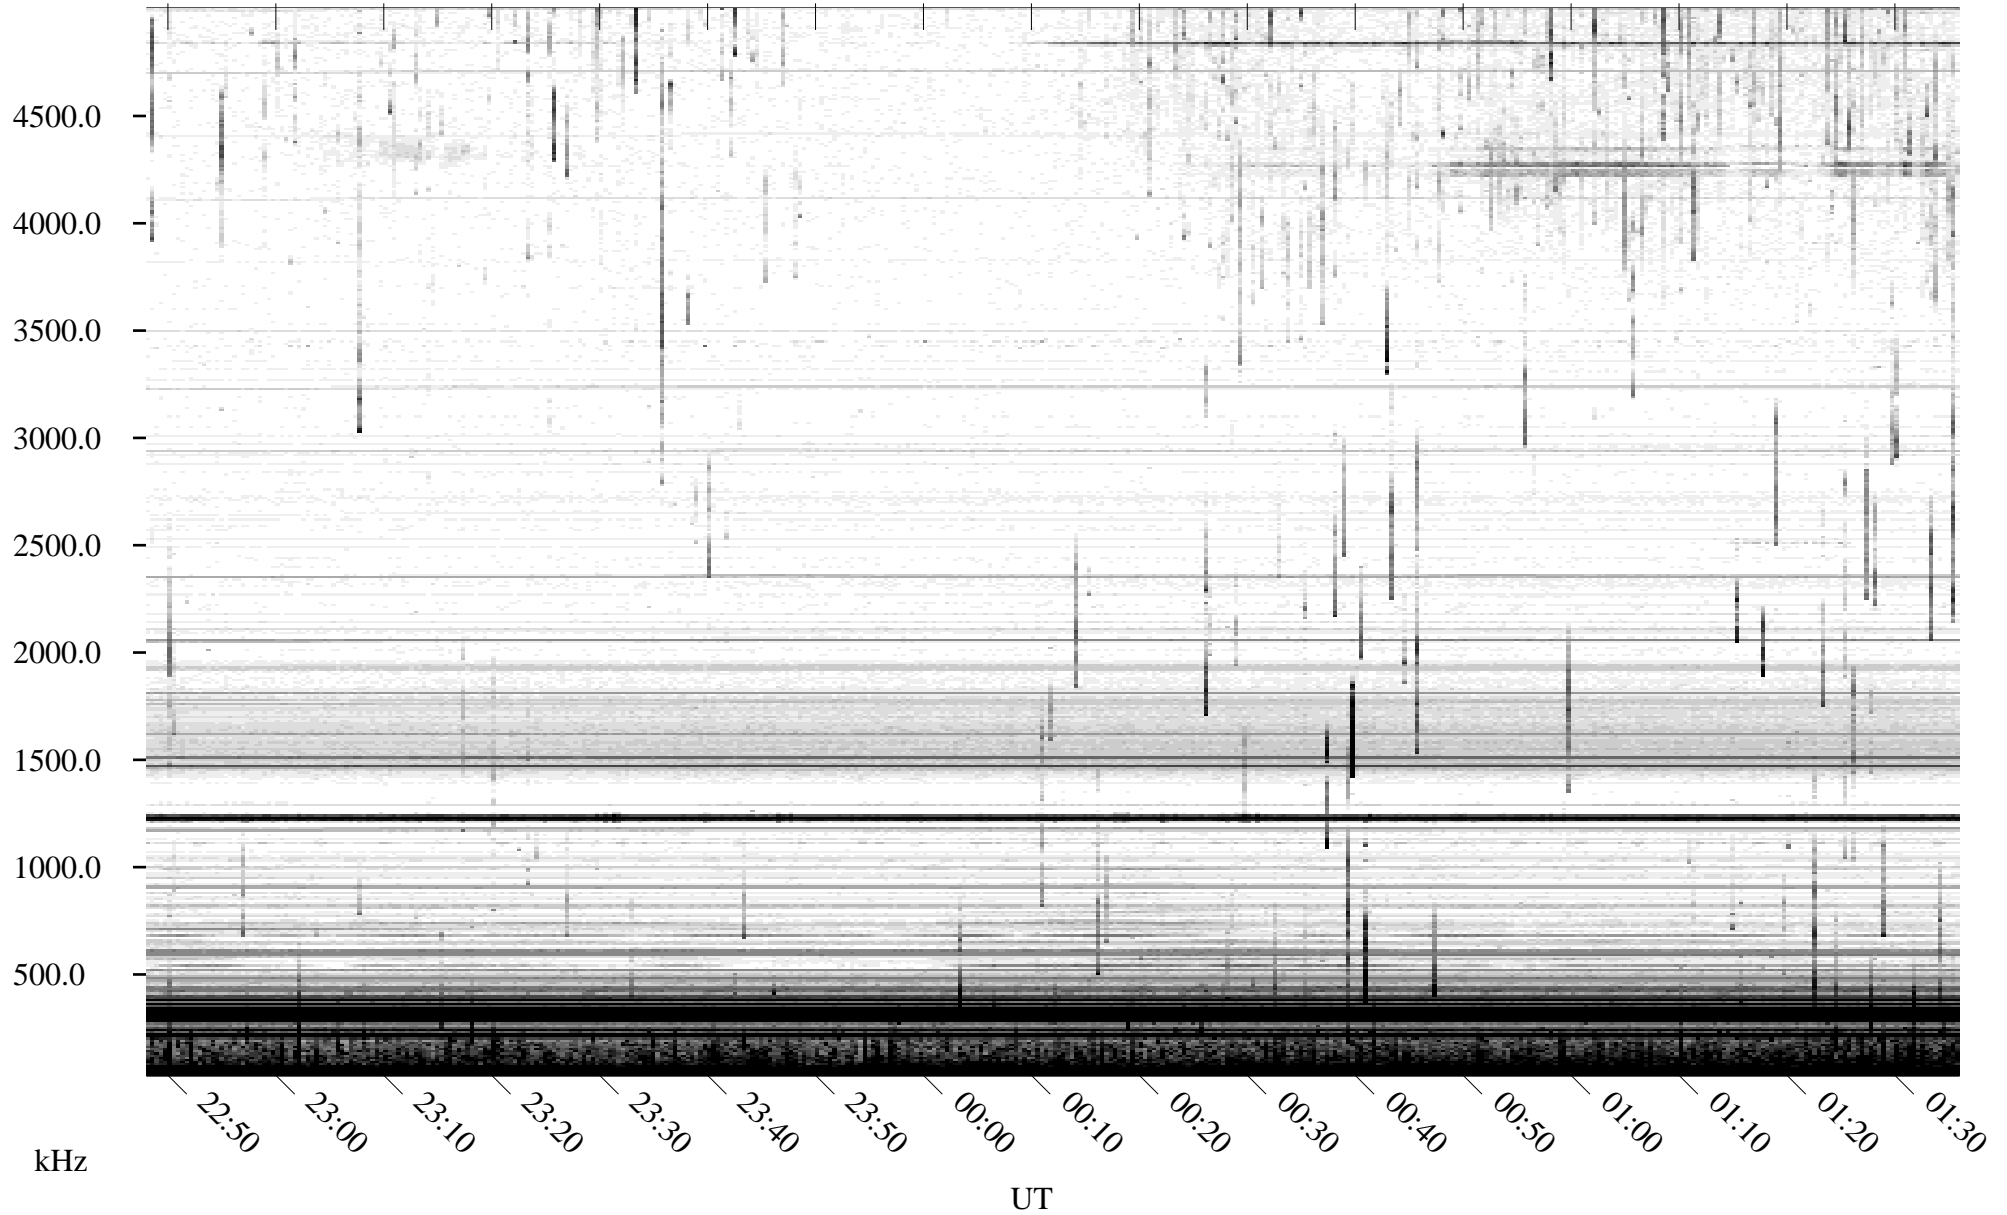

07/01/2010 Churchill, Manitoba

Linear Scale Black = 161 White = 15

ch10182l.r00SUm max_12

07/01/2010 Churchill, Manitoba

Linear Scale Black = 161 White = 15

ch10182l.r00SUm max_12

Page 2

07/02/2010 Churchill, Manitoba

Linear Scale Black = 161 White = 15

ch10182l.r00SUm max_12

Page 3

07/02/2010 Churchill, Manitoba

Linear Scale Black = 161 White = 15

ch10182l.r00SUm max_12

Page 4

07/02/2010 Churchill, Manitoba

Linear Scale Black = 161 White = 15

ch10182l.r00SUm max_12

Page 5

07/02/2010 Churchill, Manitoba

Linear Scale Black = 161 White = 15

ch10182l.r00SUm max_12

Page 6

07/02/2010 Churchill, Manitoba

Linear Scale Black = 161 White = 15

ch10182l.r00SUm max_12

Page 7

07/02/2010 Churchill, Manitoba

Linear Scale Black = 161 White = 15

ch10182l.r00SUm max_12

Page 8