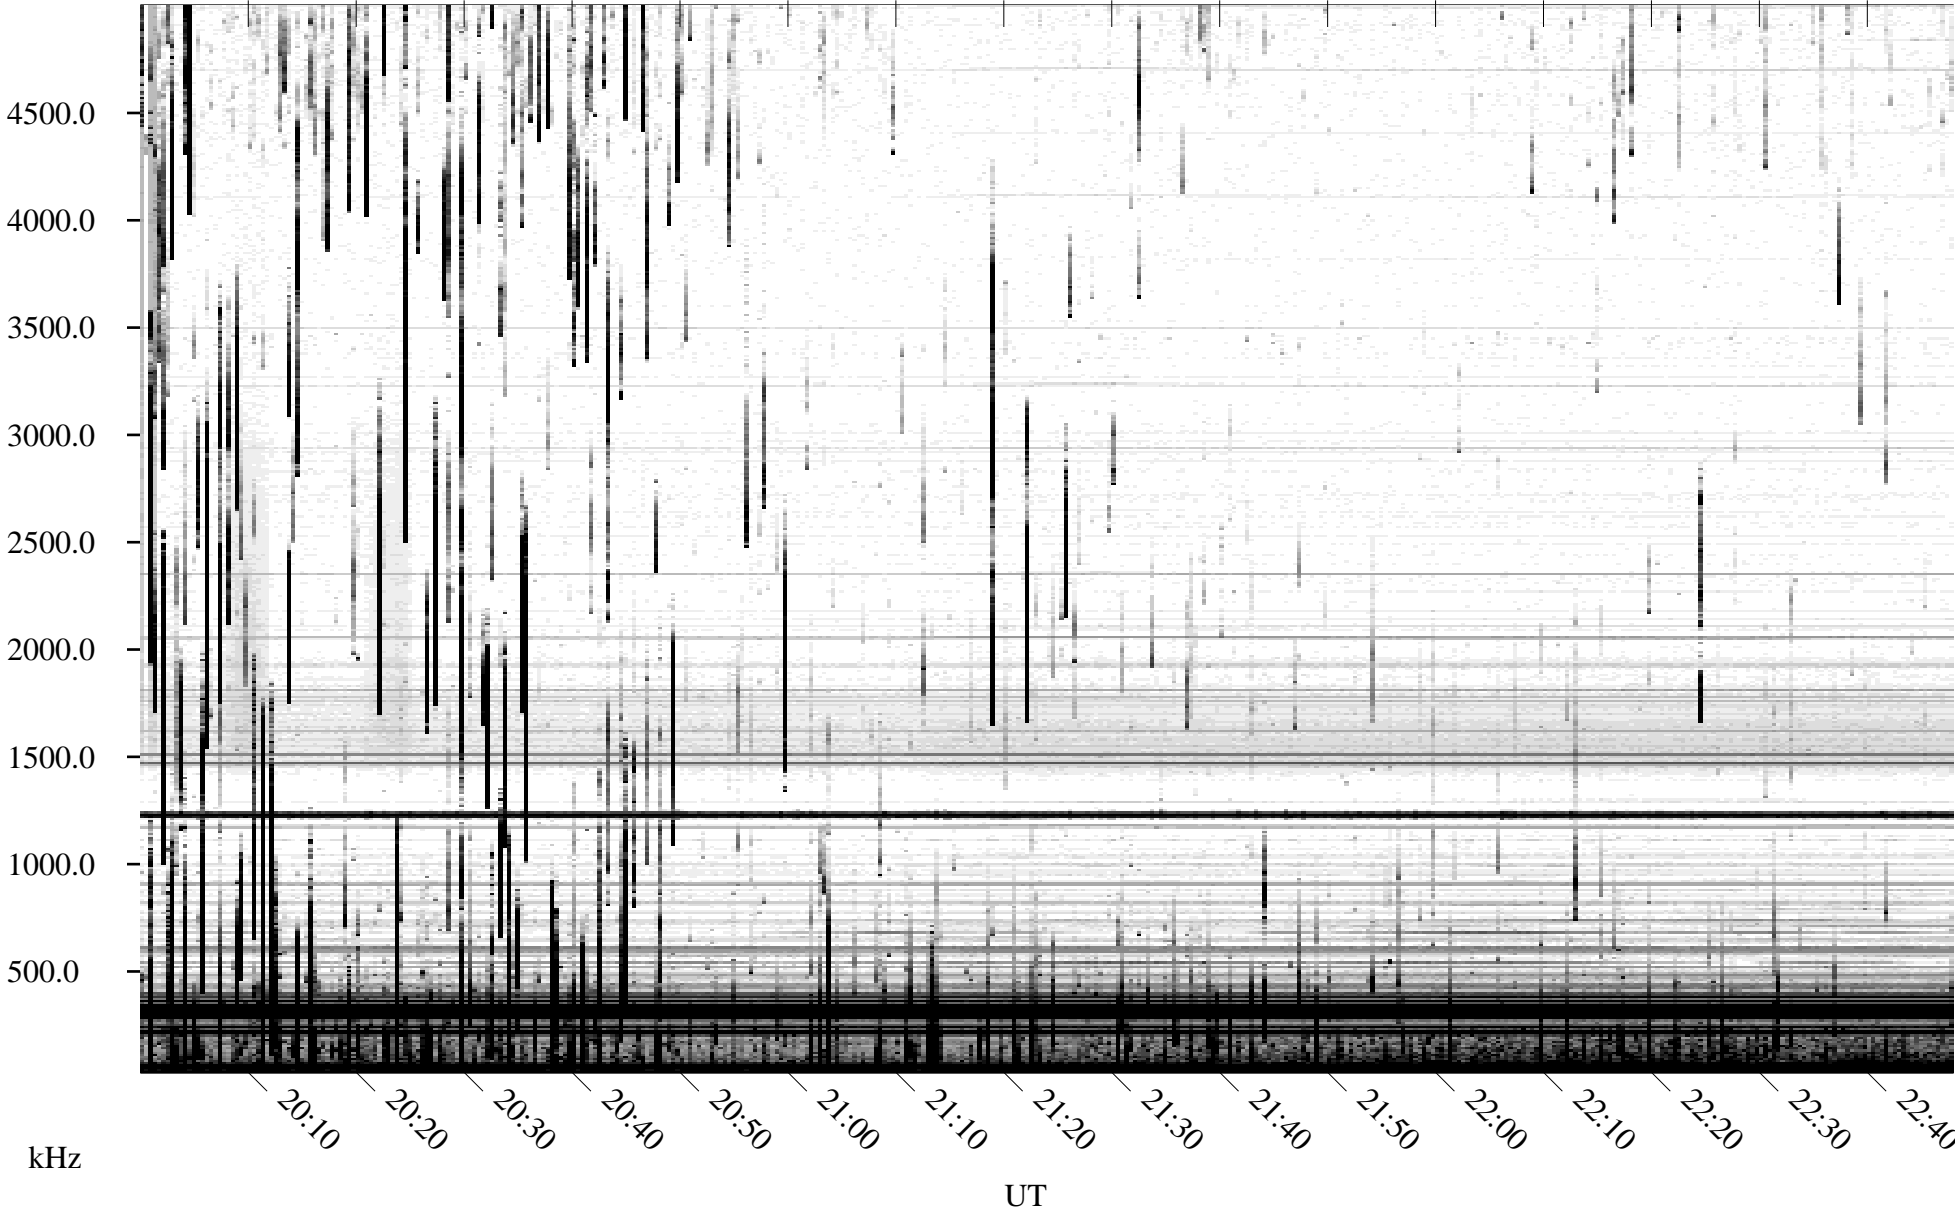

07/01/2010 Churchill, Manitoba

Linear Scale Black = 161 White = 15

ch10182l.r00SUm max_12

07/01/2010 Churchill, Manitoba

Linear Scale Black = 161 White = 15

ch10182l.r00SUm max_12

Page 2

07/02/2010 Churchill, Manitoba

Linear Scale Black = 161 White = 15

ch10182l.r00SUm max_12

Page 3

07/02/2010 Churchill, Manitoba

Linear Scale Black = 161 White = 15

ch10182l.r00SUm max_12

Page 4

07/02/2010 Churchill, Manitoba

Linear Scale Black = 161 White = 15

ch10182l.r00SUm max_12

Page 5

07/02/2010 Churchill, Manitoba

Linear Scale Black = 161 White = 15

ch10182l.r00SUm max_12

Page 6

07/02/2010 Churchill, Manitoba

Linear Scale Black = 161 White = 15

ch10182l.r00SUm max_12

Page 7

07/02/2010 Churchill, Manitoba

Linear Scale Black = 161 White = 15

ch10182l.r00SUm max_12

Page 8