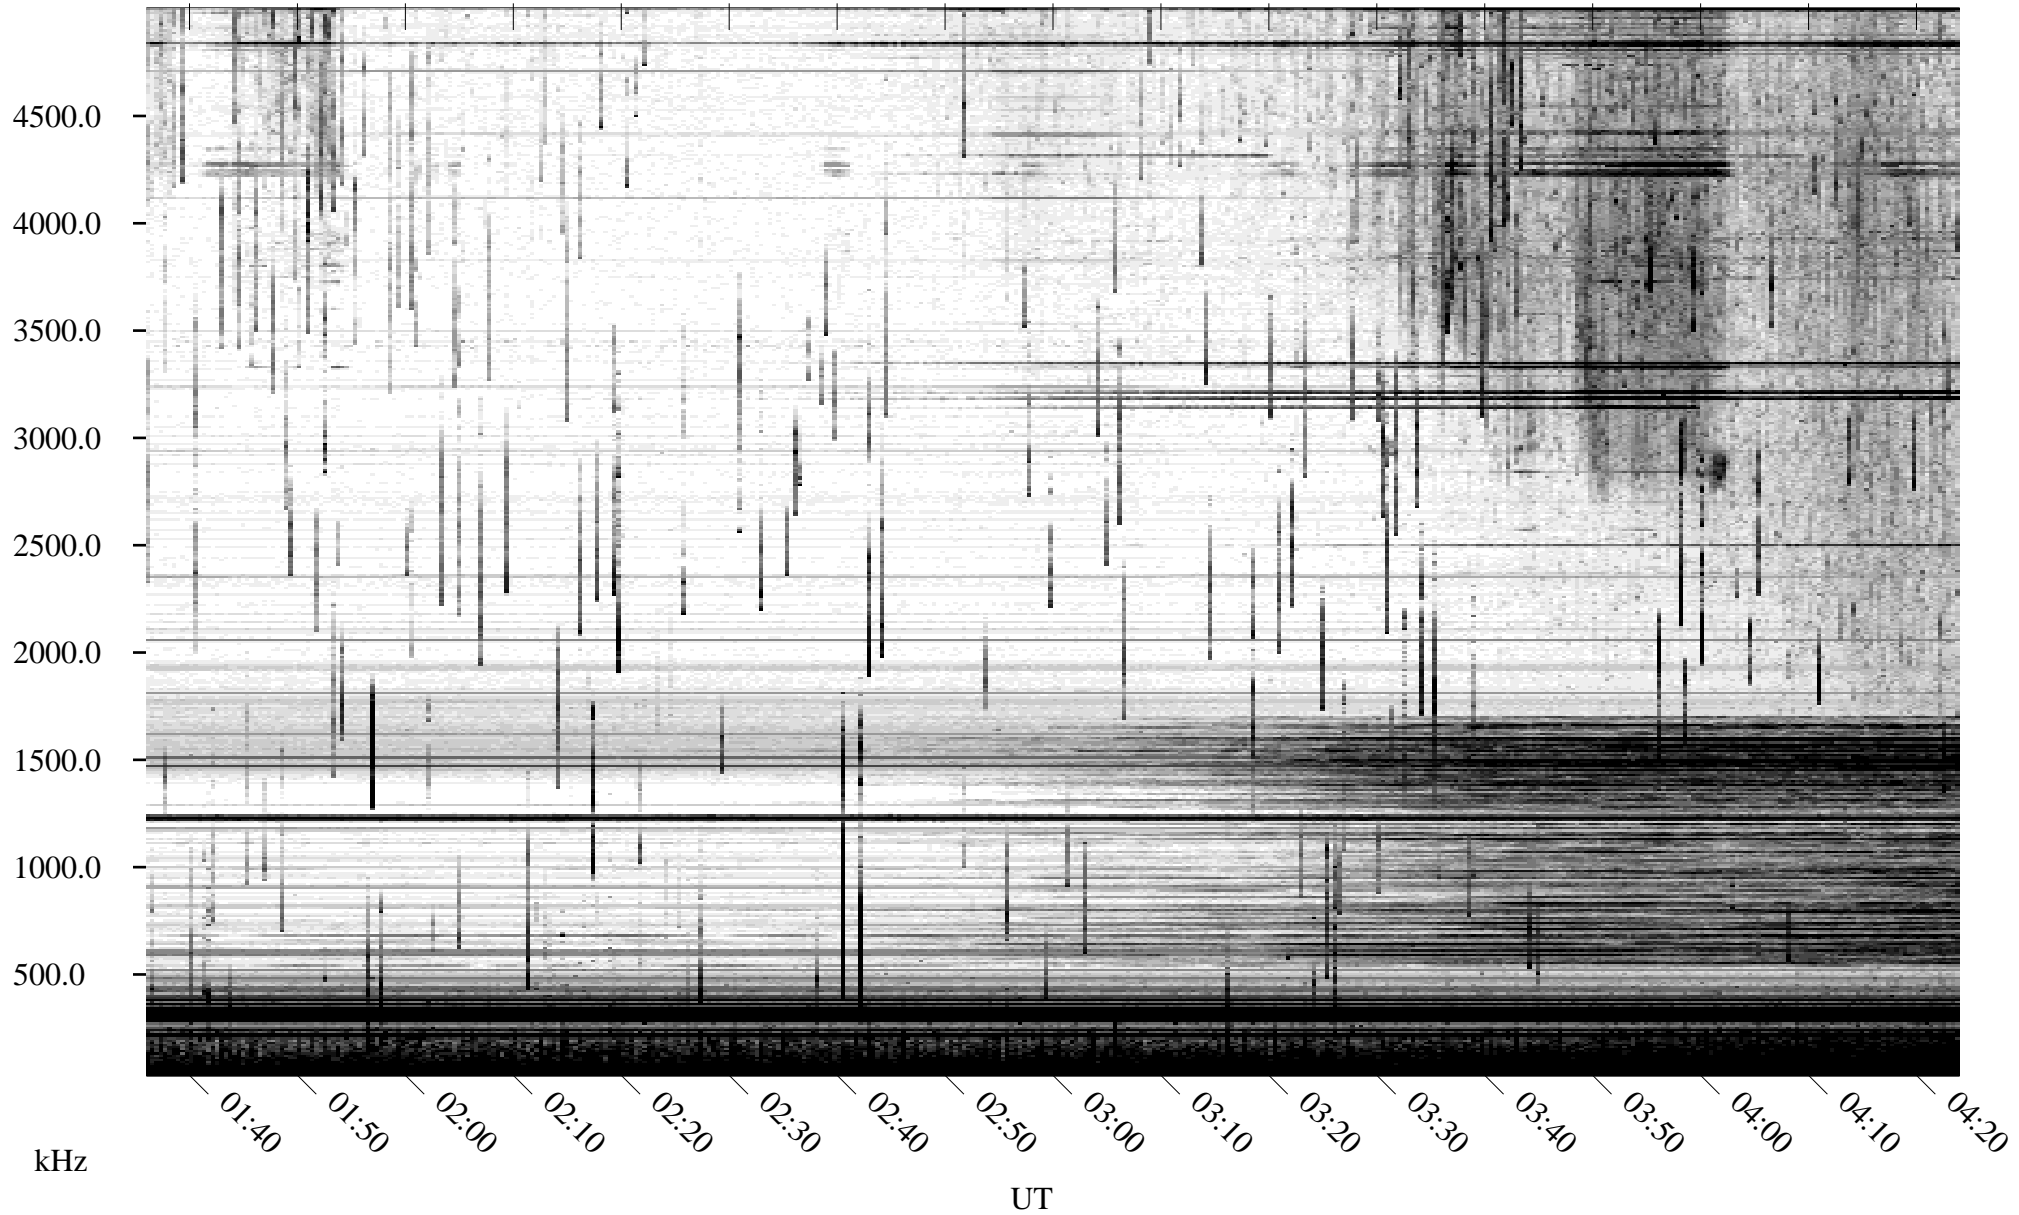

07/01/2010 Churchill, Manitoba

Linear Scale Black = 161 White = 15

ch10182l.r00SUm max_12

07/01/2010 Churchill, Manitoba

Linear Scale Black = 161 White = 15

ch10182l.r00SUm max_12

Page 2

07/02/2010 Churchill, Manitoba

Linear Scale Black = 161 White = 15

ch10182l.r00SUm max_12

Page 3

07/02/2010 Churchill, Manitoba

Linear Scale Black = 161 White = 15

ch10182l.r00SUm max_12

Page 4

07/02/2010 Churchill, Manitoba

Linear Scale Black = 161 White = 15

ch10182l.r00SUm max_12

Page 5

07/02/2010 Churchill, Manitoba

Linear Scale Black = 161 White = 15

ch10182l.r00SUm max_12

Page 6

07/02/2010 Churchill, Manitoba

Linear Scale Black = 161 White = 15

ch10182l.r00SUm max_12

Page 7

07/02/2010 Churchill, Manitoba

Linear Scale Black = 161 White = 15

ch10182l.r00SUm max_12

Page 8