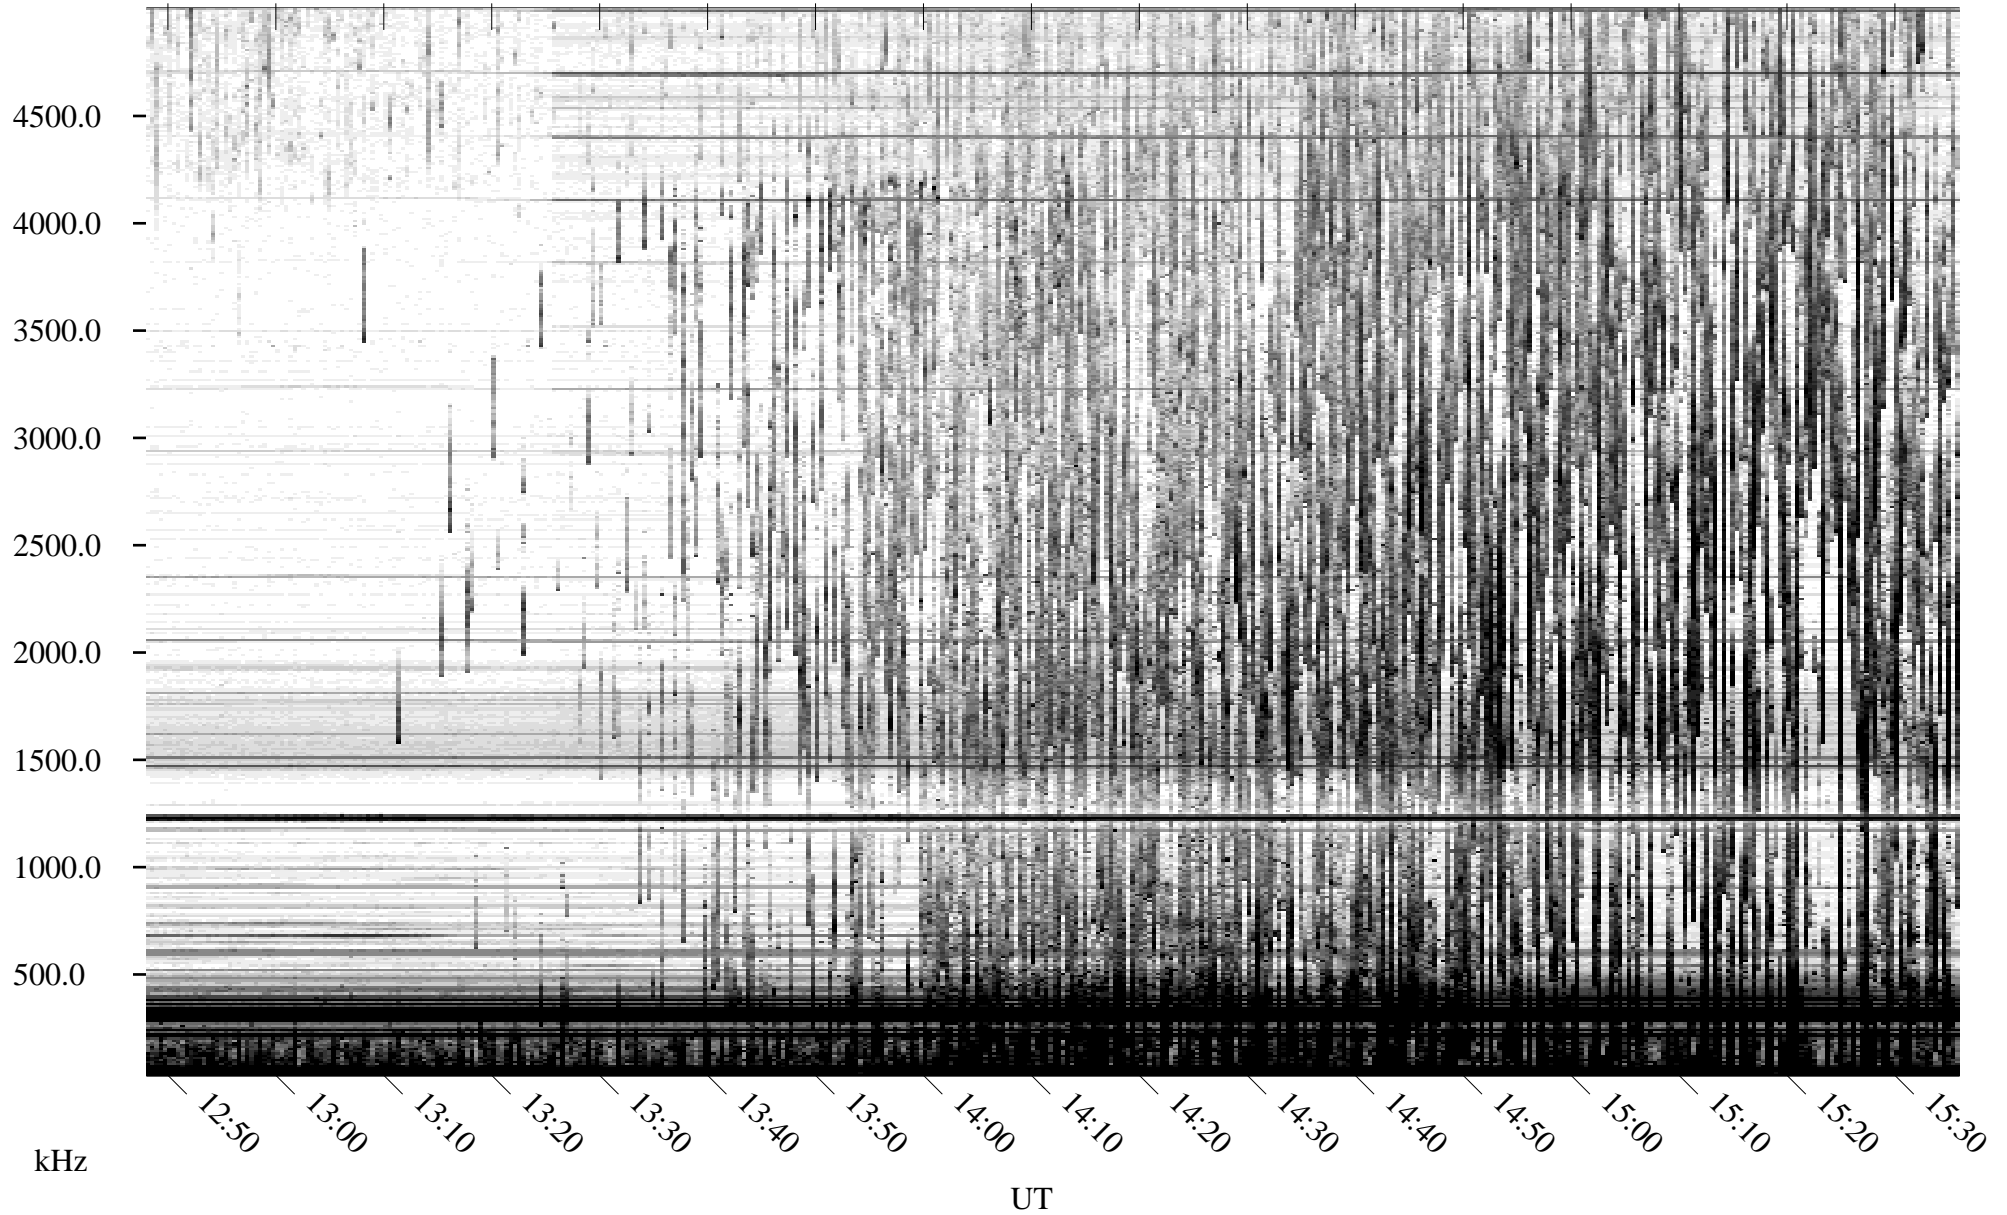

07/01/2010 Churchill, Manitoba

Linear Scale Black = 161 White = 15

ch10182l.r00SUm max_12

07/01/2010 Churchill, Manitoba

Linear Scale Black = 161 White = 15

ch10182l.r00SUm max_12

Page 2

07/02/2010 Churchill, Manitoba

Linear Scale Black = 161 White = 15

ch10182l.r00SUm max_12

Page 3

07/02/2010 Churchill, Manitoba

Linear Scale Black = 161 White = 15

ch10182l.r00SUm max_12

Page 4

07/02/2010 Churchill, Manitoba

Linear Scale Black = 161 White = 15

ch10182l.r00SUm max_12

Page 5

07/02/2010 Churchill, Manitoba

Linear Scale Black = 161 White = 15

ch10182l.r00SUm max_12

Page 6

07/02/2010 Churchill, Manitoba

Linear Scale Black = 161 White = 15

ch10182l.r00SUm max_12

Page 7

07/02/2010 Churchill, Manitoba

Linear Scale Black = 161 White = 15

ch10182l.r00SUm max_12

Page 8