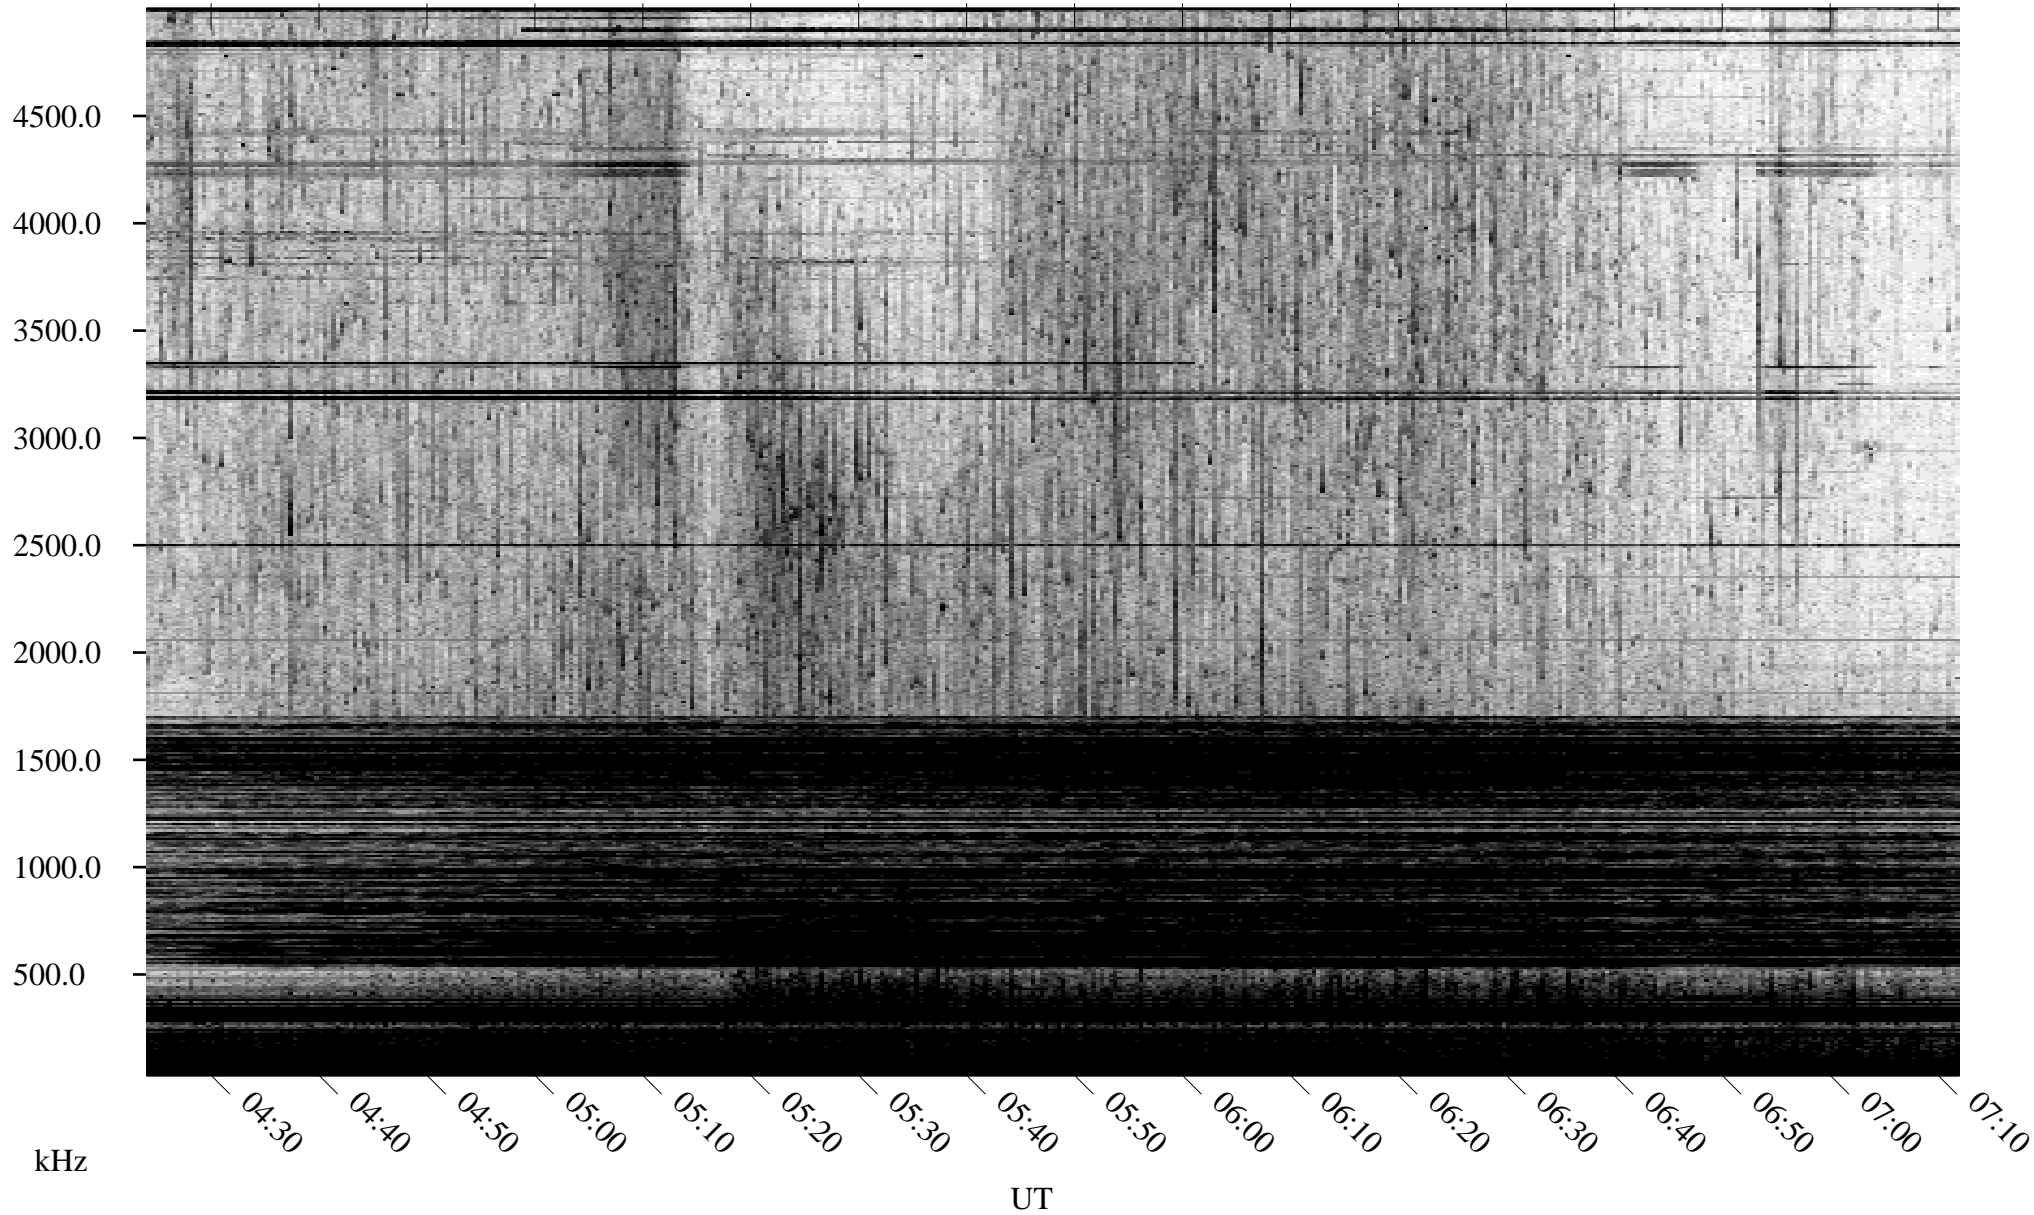

07/01/2010 Churchill, Manitoba

Linear Scale Black = 161 White = 15

ch10182l.r00SUm max_12

07/01/2010 Churchill, Manitoba

Linear Scale Black = 161 White = 15

ch10182l.r00SUm max_12

Page 2

07/02/2010 Churchill, Manitoba

Linear Scale Black = 161 White = 15

ch10182l.r00SUm max_12

Page 3

07/02/2010 Churchill, Manitoba

Linear Scale Black = 161 White = 15

ch10182l.r00SUm max_12

Page 4

07/02/2010 Churchill, Manitoba

Linear Scale Black = 161 White = 15

ch10182l.r00SUm max_12

Page 5

07/02/2010 Churchill, Manitoba

Linear Scale Black = 161 White = 15

ch10182l.r00SUm max_12

Page 6

07/02/2010 Churchill, Manitoba

Linear Scale Black = 161 White = 15

ch10182l.r00SUm max_12

Page 7

07/02/2010 Churchill, Manitoba

Linear Scale Black = 161 White = 15

ch10182l.r00SUm max_12

Page 8