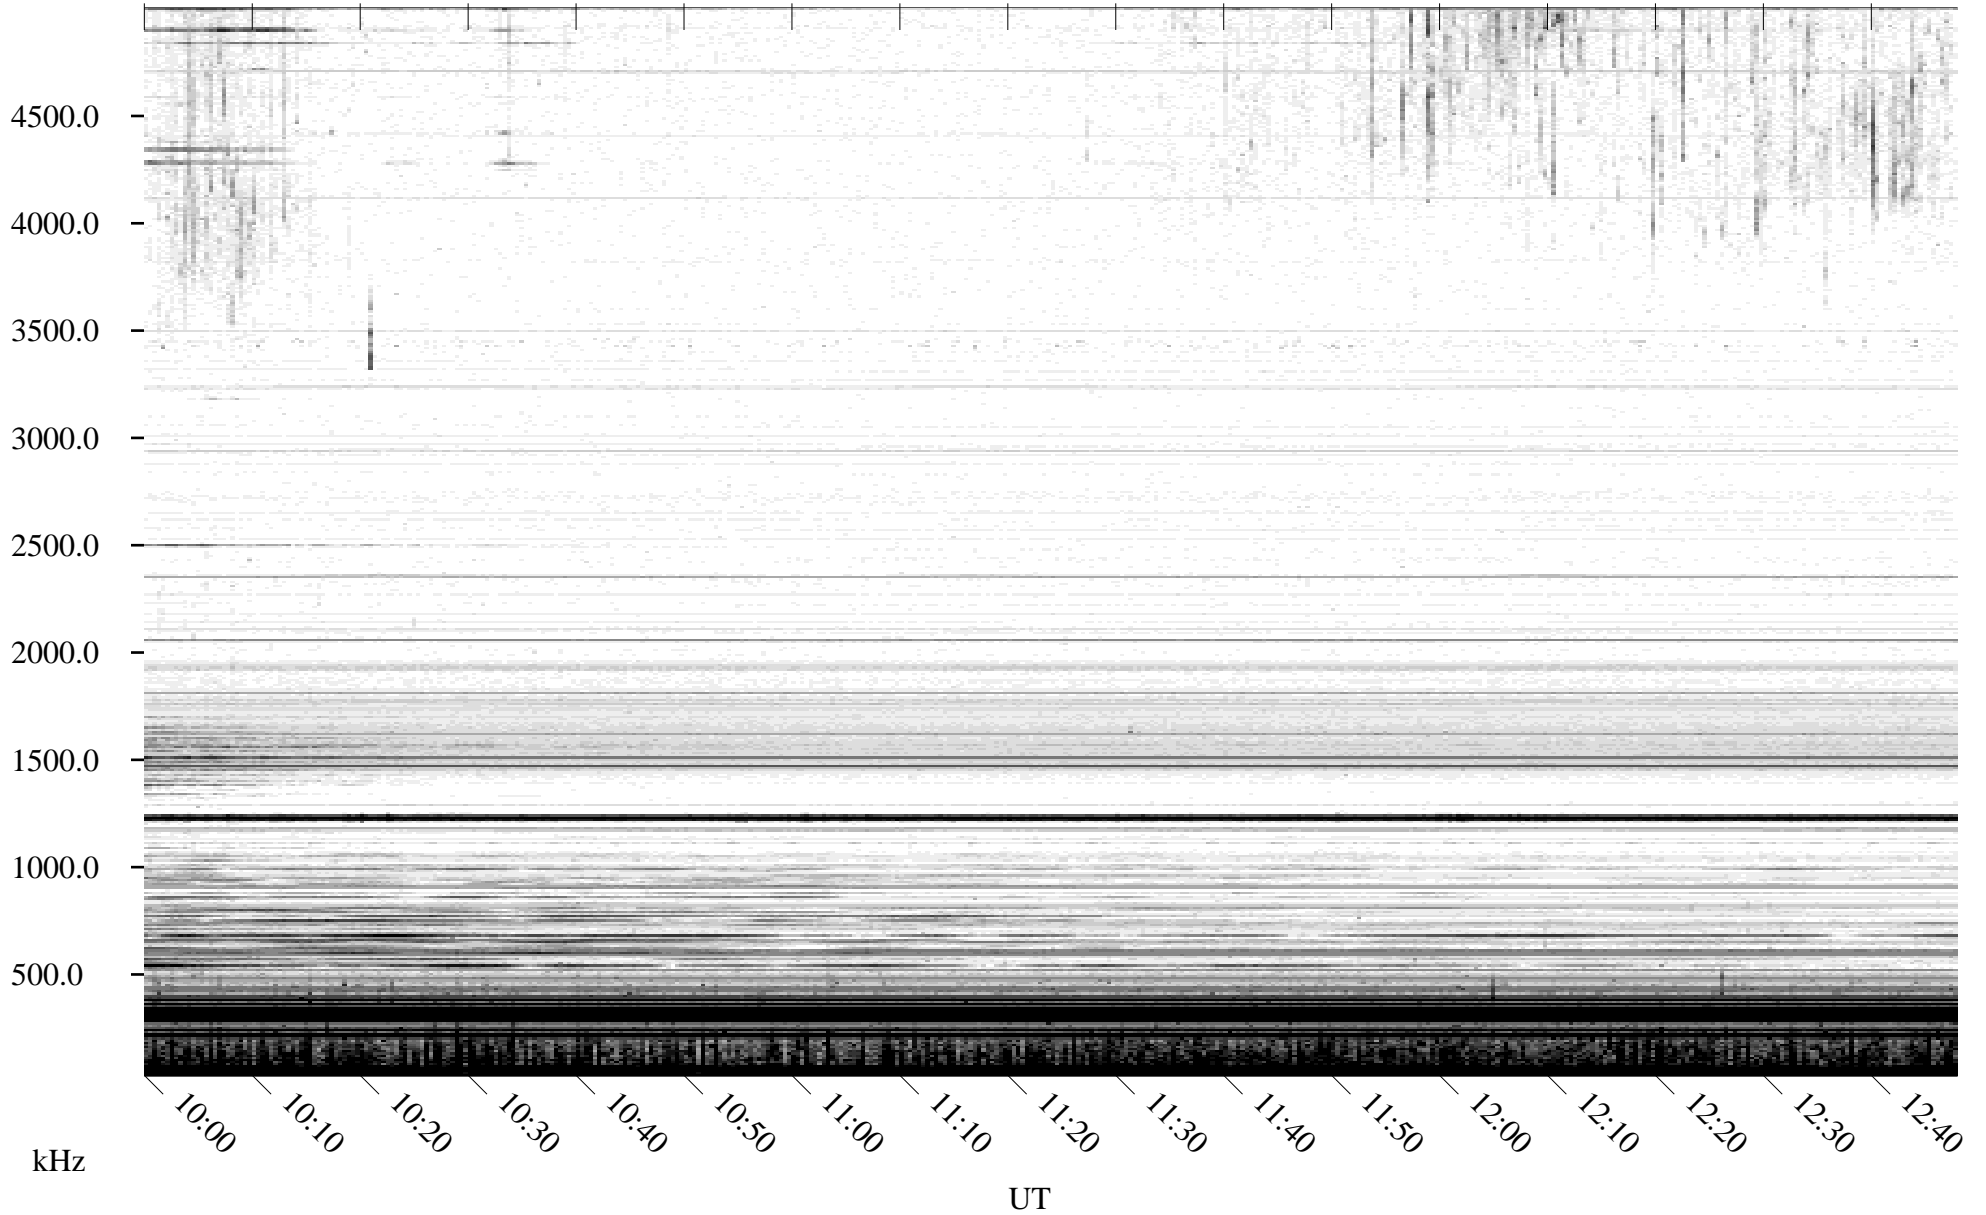

07/01/2010 Churchill, Manitoba

Linear Scale Black = 161 White = 15

ch10182l.r00SUm max_12

07/01/2010 Churchill, Manitoba

Linear Scale Black = 161 White = 15

ch10182l.r00SUm max_12

Page 2

07/02/2010 Churchill, Manitoba

Linear Scale Black = 161 White = 15

ch10182l.r00SUm max_12

Page 3

07/02/2010 Churchill, Manitoba

Linear Scale Black = 161 White = 15

ch10182l.r00SUm max_12

Page 4

07/02/2010 Churchill, Manitoba

Linear Scale Black = 161 White = 15

ch10182l.r00SUm max_12

Page 5

07/02/2010 Churchill, Manitoba

Linear Scale Black = 161 White = 15

ch10182l.r00SUm max_12

Page 6

07/02/2010 Churchill, Manitoba

Linear Scale Black = 161 White = 15

ch10182l.r00SUm max_12

Page 7

07/02/2010 Churchill, Manitoba

Linear Scale Black = 161 White = 15

ch10182l.r00SUm max_12

Page 8