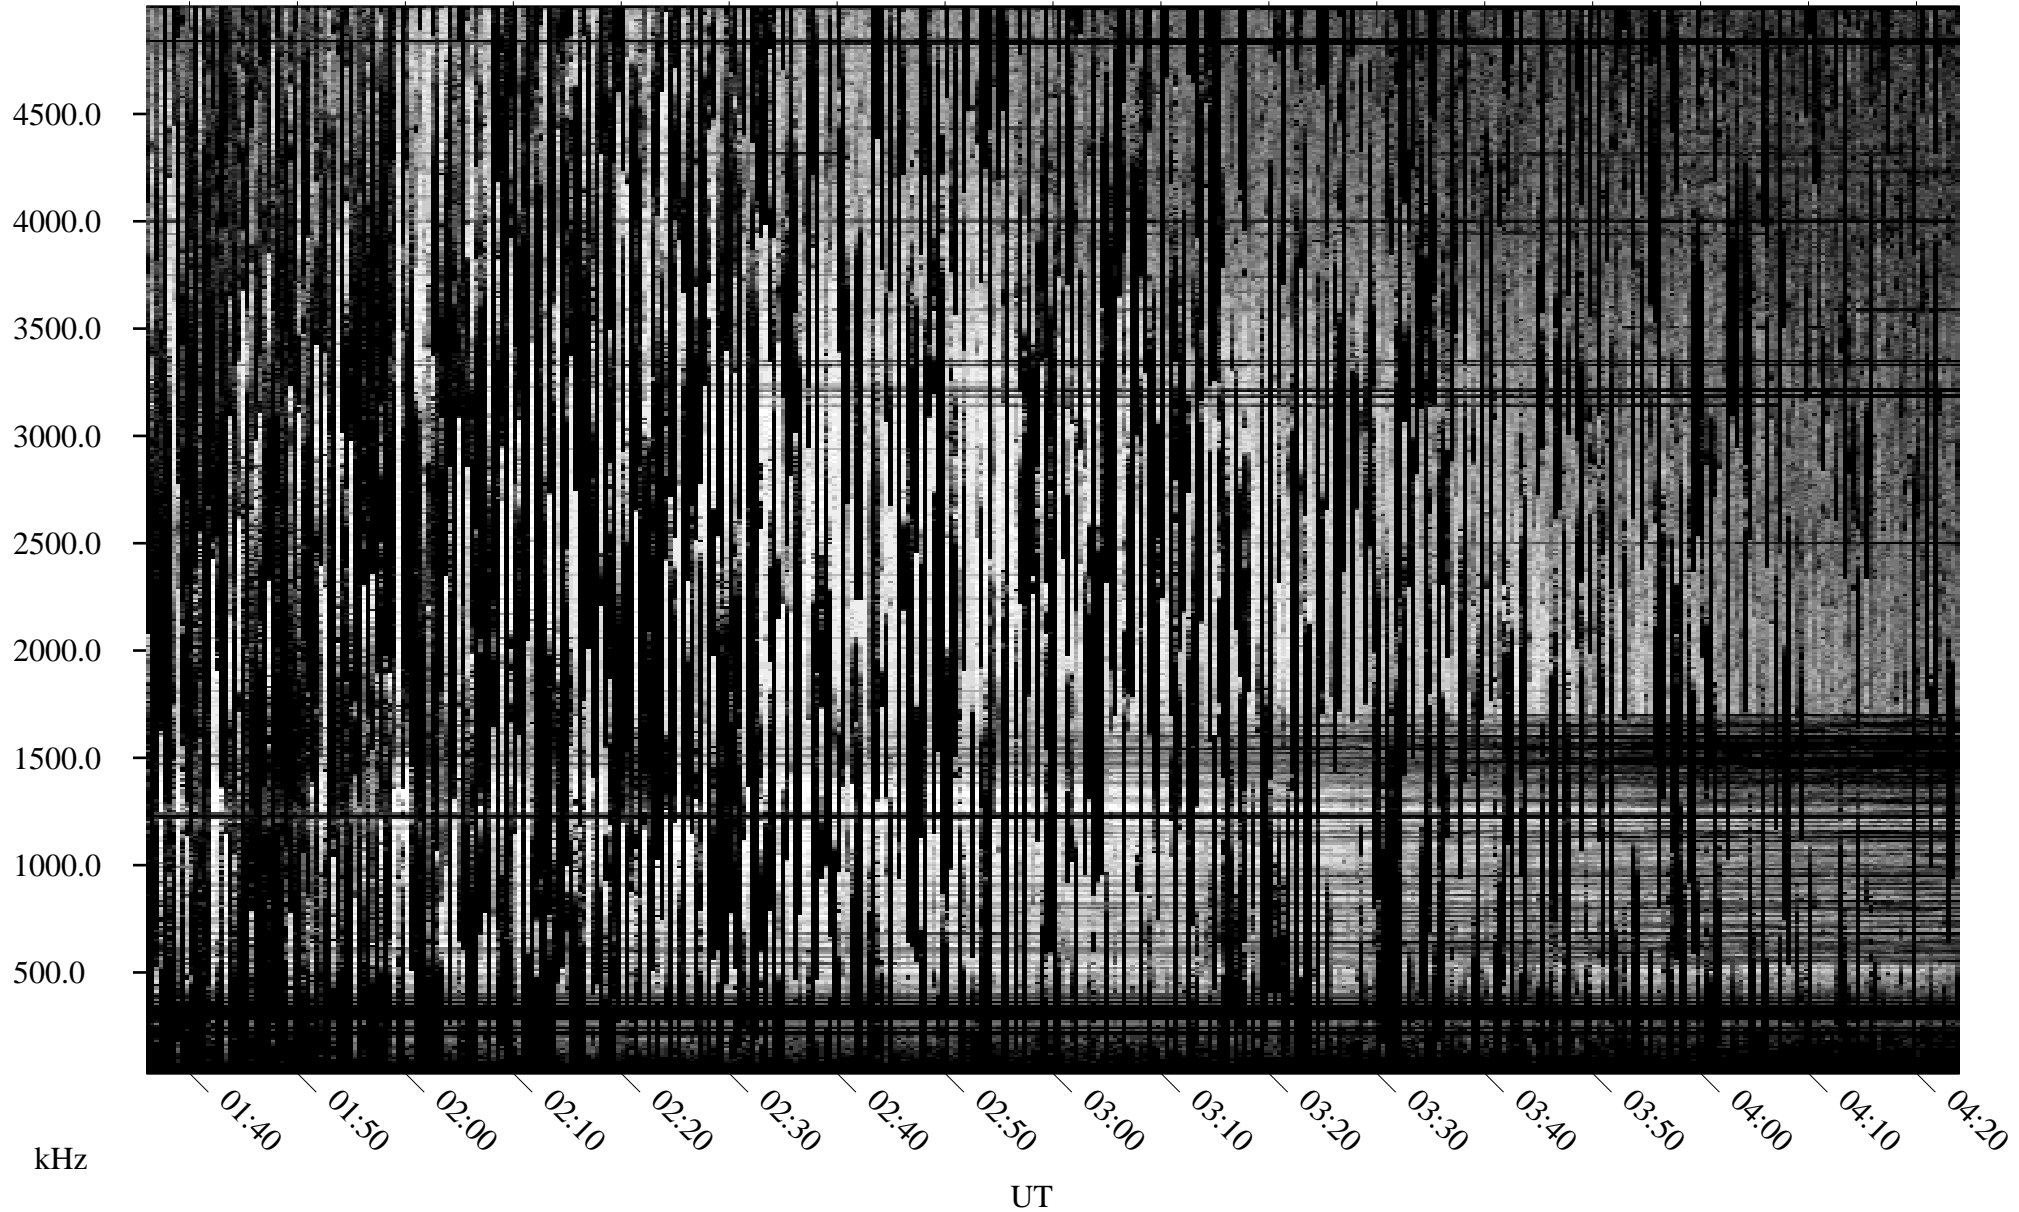

07/03/2010 Churchill, Manitoba

Linear Scale Black = 161 White = 15

ch10184l.r00SUm max_12

Page 1

07/03/2010 Churchill, Manitoba

Linear Scale Black = 161 White = 15

ch10184l.r00SUm max_12

Page 2

07/04/2010 Churchill, Manitoba

Linear Scale Black = 161 White = 15

ch10184l.r00SUm max_12

Page 3

07/04/2010 Churchill, Manitoba

Linear Scale Black = 161 White = 15

ch10184l.r00SUm max_12

Page 4

07/04/2010 Churchill, Manitoba

Linear Scale Black = 161 White = 15

ch10184l.r00SUm max_12

Page 5

07/04/2010 Churchill, Manitoba

Linear Scale Black = 161 White = 15

ch10184l.r00SUm max_12

Page 6

07/04/2010 Churchill, Manitoba

Linear Scale Black = 161 White = 15

ch10184l.r00SUm max_12

Page 7

07/04/2010 Churchill, Manitoba

Linear Scale Black = 161 White = 15

ch10184l.r00SUm max_12

Page 8