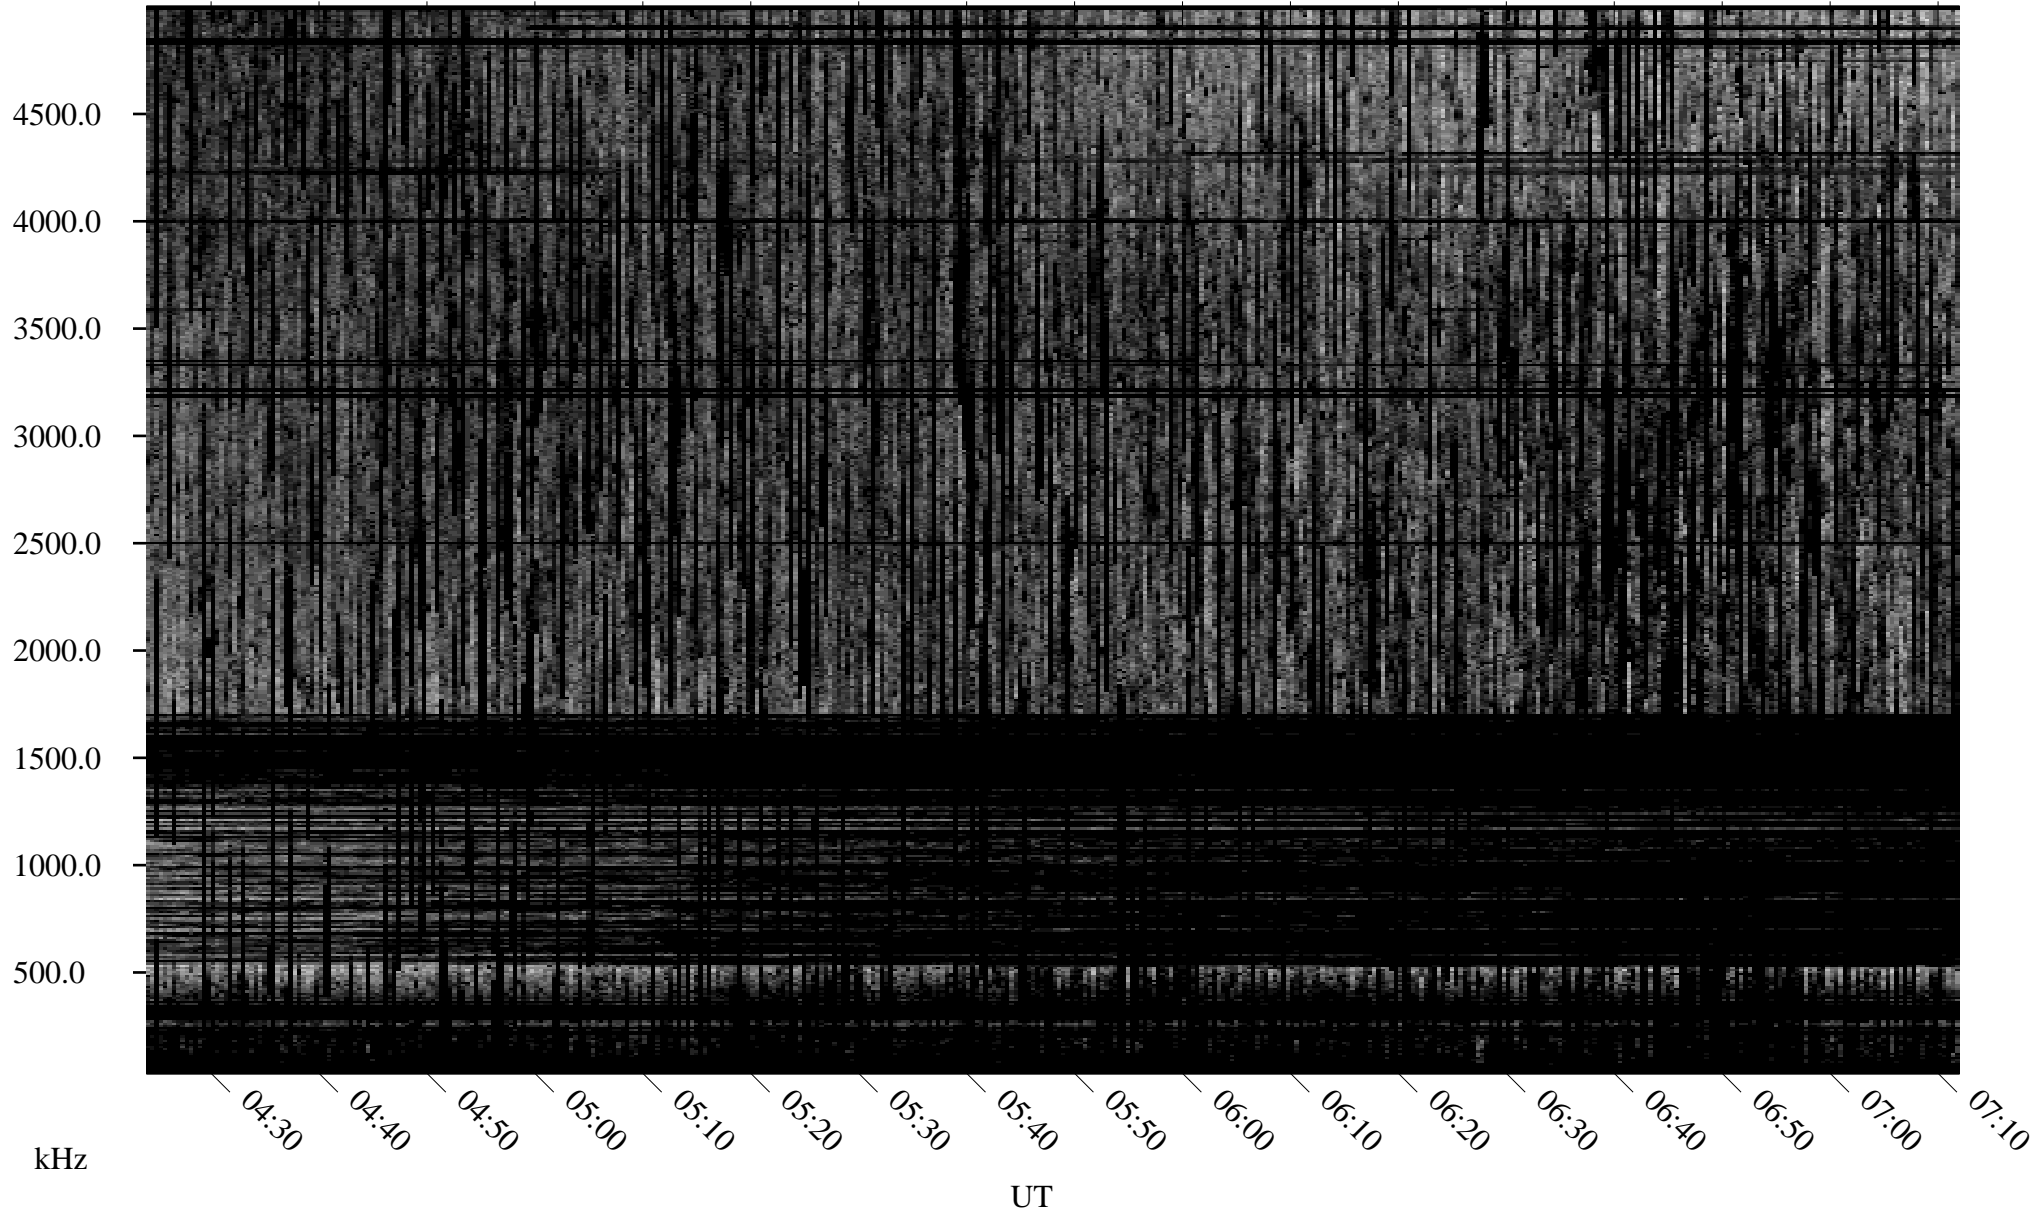

07/03/2010 Churchill, Manitoba

Linear Scale Black = 161 White = 15

ch10184l.r00SUm max_12

Page 1

07/03/2010 Churchill, Manitoba

Linear Scale Black = 161 White = 15

ch10184l.r00SUm max_12

Page 2

07/04/2010 Churchill, Manitoba

Linear Scale Black = 161 White = 15

ch10184l.r00SUm max_12

Page 3

07/04/2010 Churchill, Manitoba

Linear Scale Black = 161 White = 15

ch10184l.r00SUm max_12

Page 4

07/04/2010 Churchill, Manitoba

Linear Scale Black = 161 White = 15

ch10184l.r00SUm max_12

Page 5

07/04/2010 Churchill, Manitoba

Linear Scale Black = 161 White = 15

ch10184l.r00SUm max_12

Page 6

07/04/2010 Churchill, Manitoba

Linear Scale Black = 161 White = 15

ch10184l.r00SUm max_12

Page 7

07/04/2010 Churchill, Manitoba

Linear Scale Black = 161 White = 15

ch10184l.r00SUm max_12

Page 8