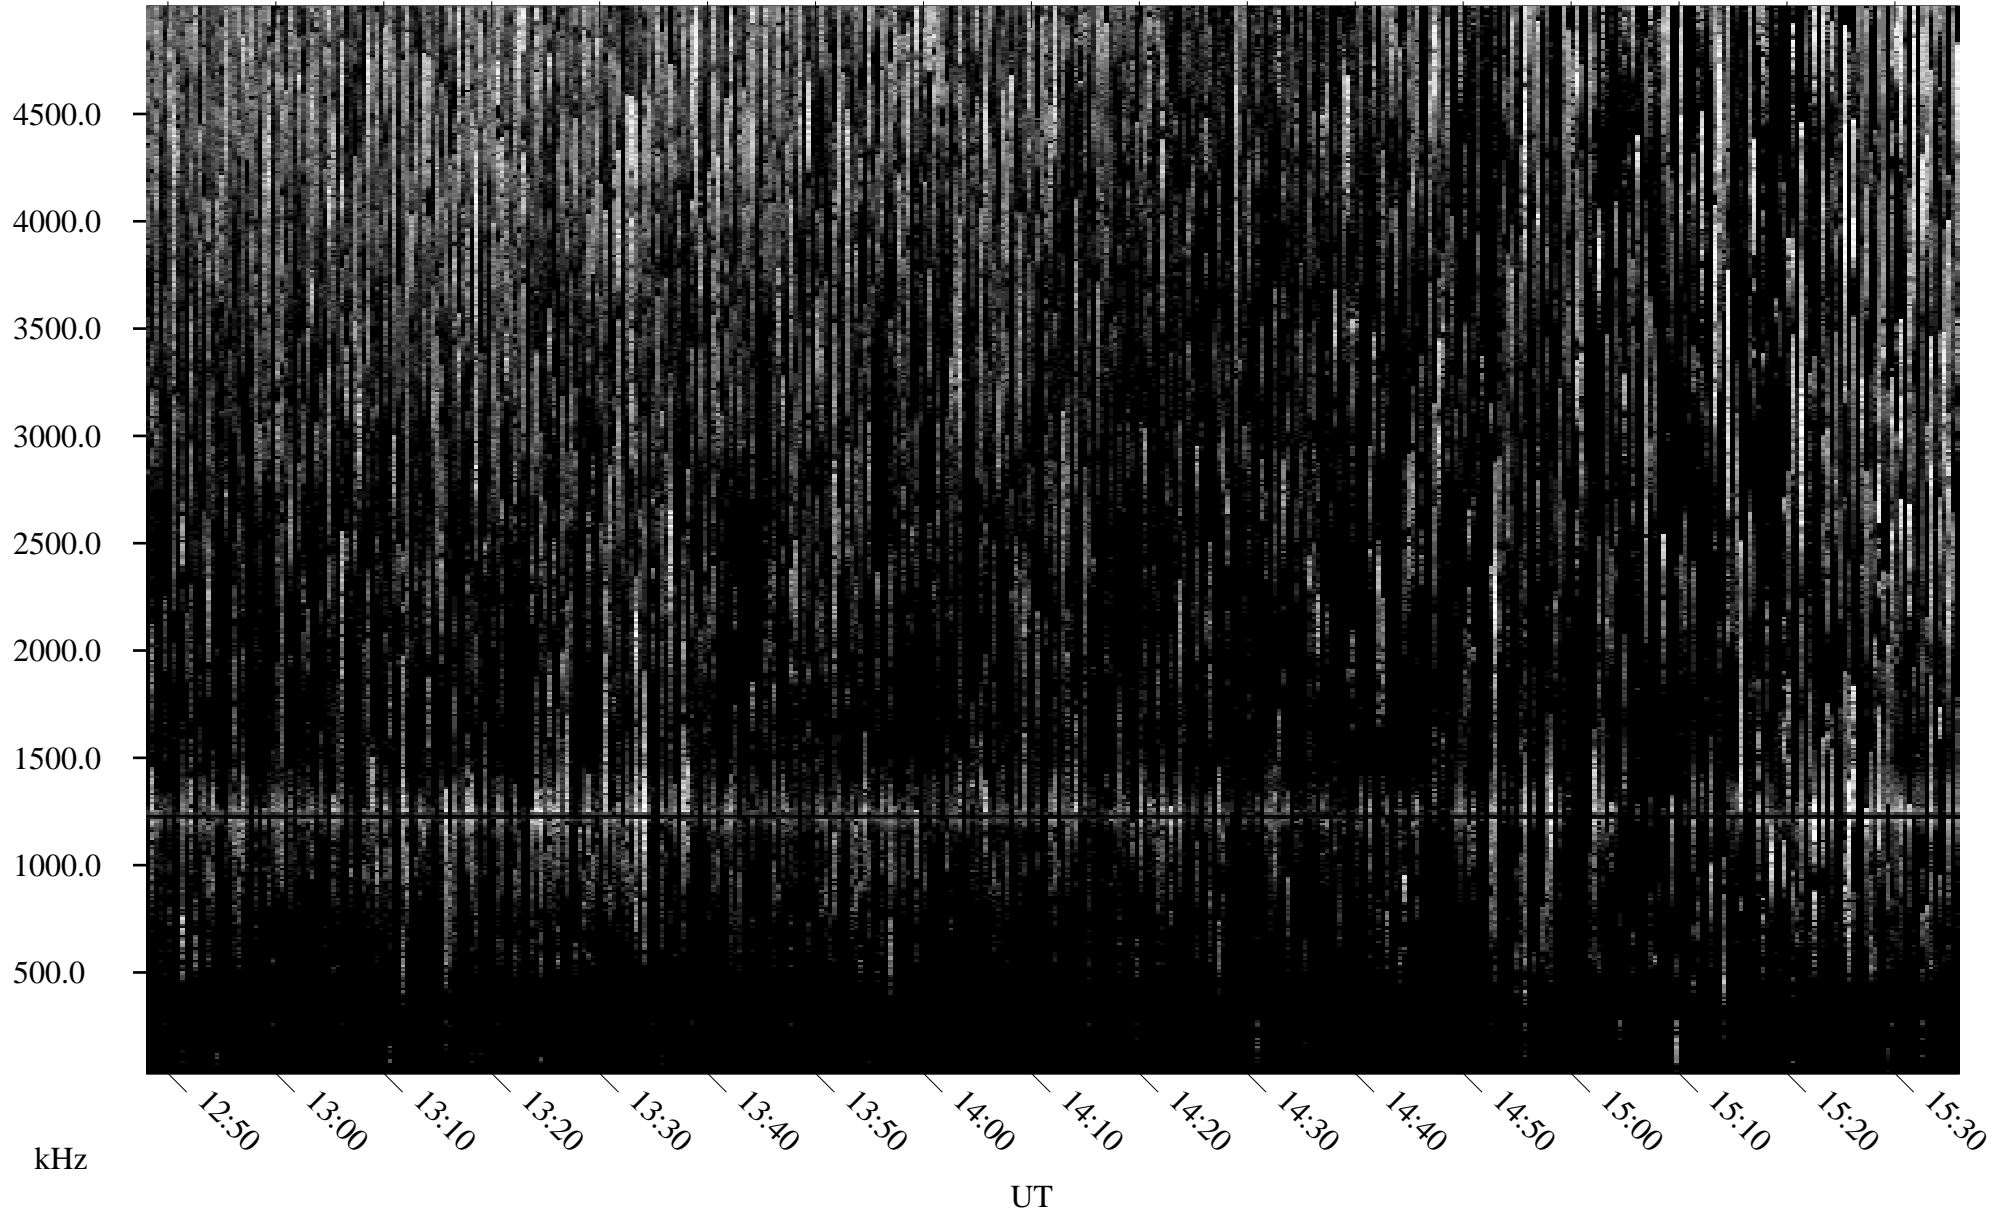

07/03/2010 Churchill, Manitoba

Linear Scale Black = 161 White = 15

ch10184l.r00SUm max_12

Page 1

07/03/2010 Churchill, Manitoba

Linear Scale Black = 161 White = 15

ch10184l.r00SUm max_12

Page 2

07/04/2010 Churchill, Manitoba

Linear Scale Black = 161 White = 15

ch10184l.r00SUm max_12

Page 3

07/04/2010 Churchill, Manitoba

Linear Scale Black = 161 White = 15

ch10184l.r00SUm max_12

Page 4

07/04/2010 Churchill, Manitoba

Linear Scale Black = 161 White = 15

ch10184l.r00SUm max_12

Page 5

07/04/2010 Churchill, Manitoba

Linear Scale Black = 161 White = 15

ch10184l.r00SUm max_12

Page 6

07/04/2010 Churchill, Manitoba

Linear Scale Black = 161 White = 15

ch10184l.r00SUm max_12

Page 7

07/04/2010 Churchill, Manitoba

Linear Scale Black = 161 White = 15

ch10184l.r00SUm max_12

Page 8