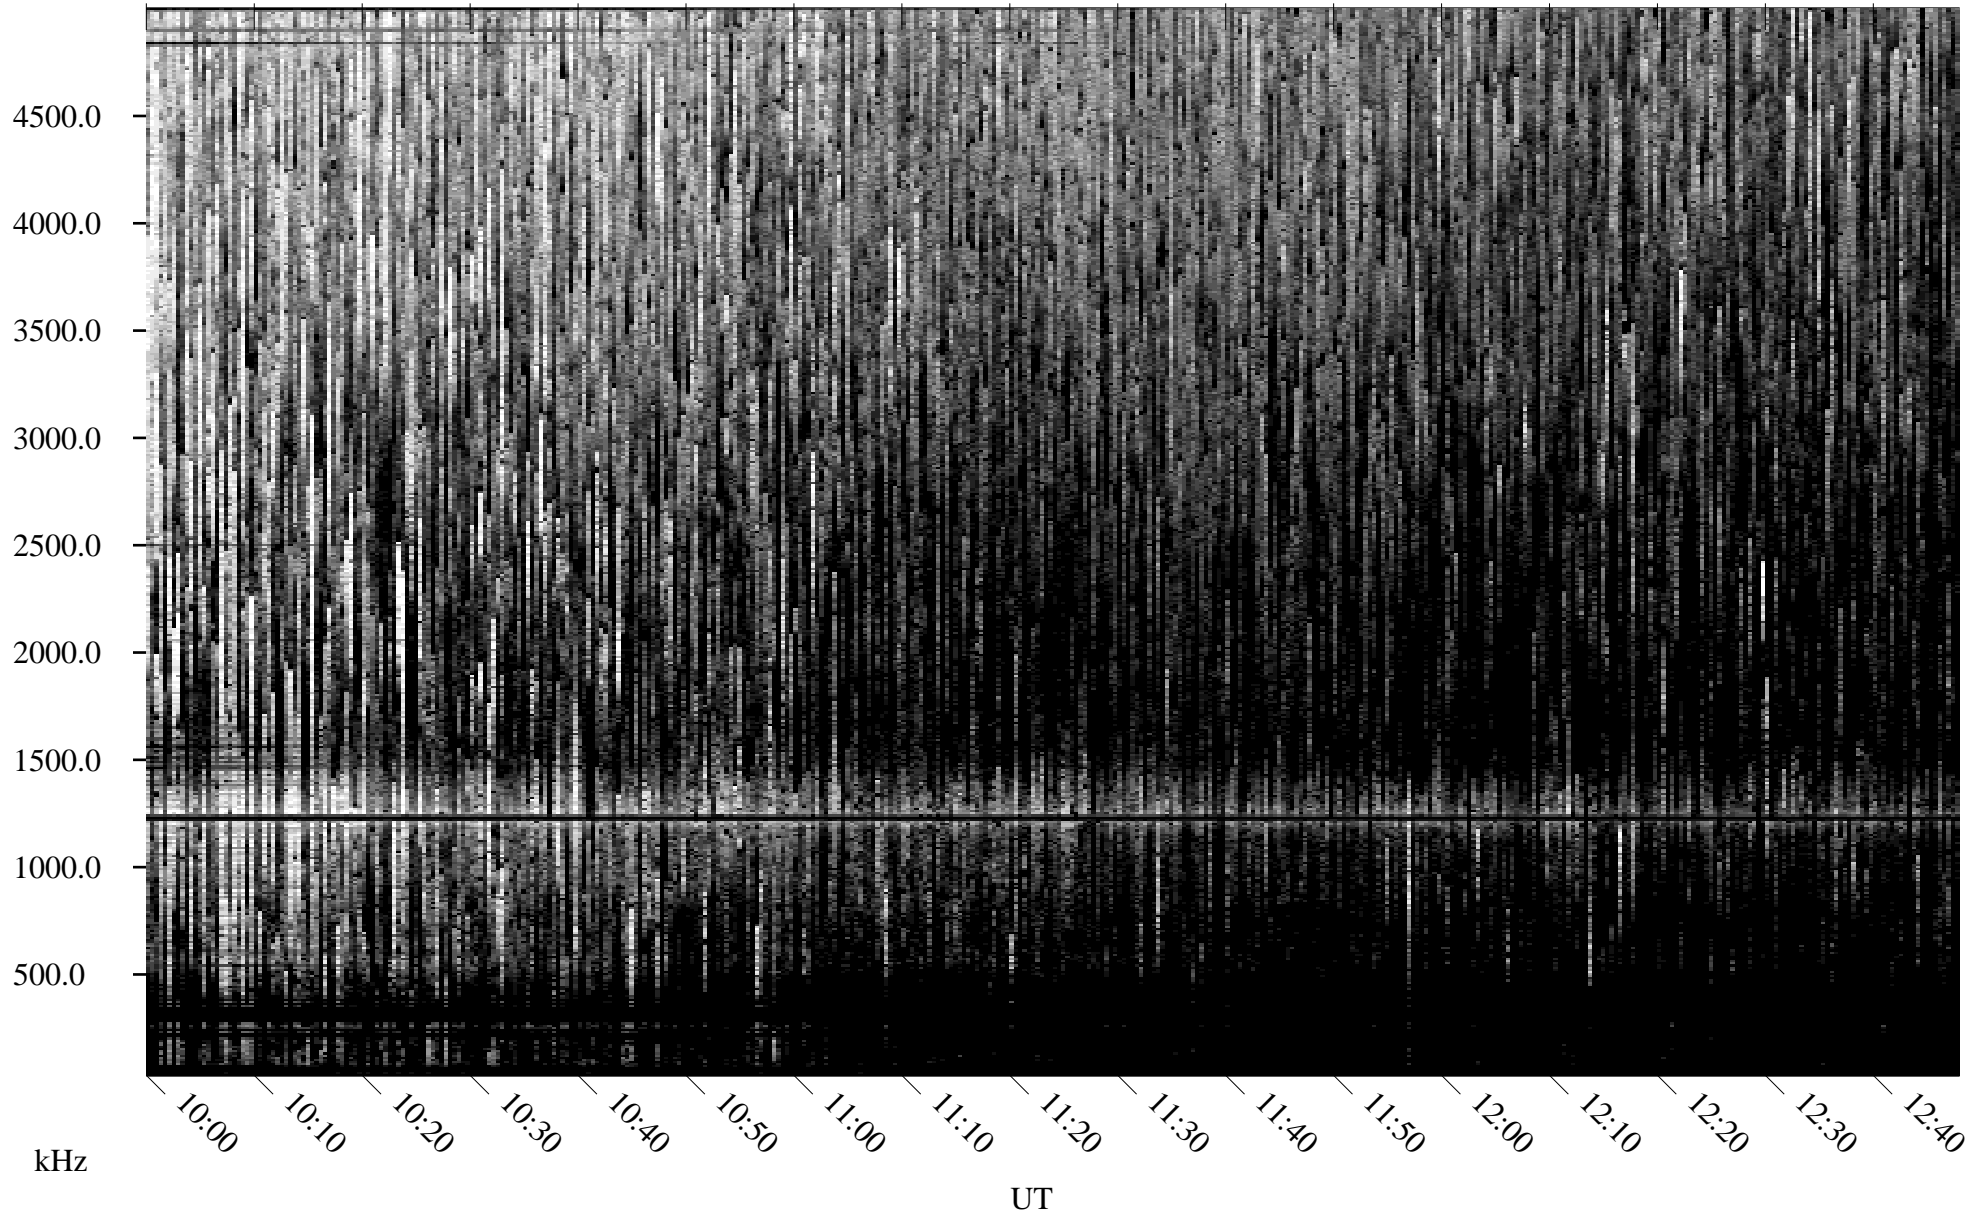

07/04/2010 Churchill, Manitoba

Linear Scale Black = 161 White = 15

ch10184l.r00SUm max_12

Page 3

07/04/2010 Churchill, Manitoba

Linear Scale Black = 161 White = 15

ch10184l.r00SUm max_12

Page 4

07/04/2010 Churchill, Manitoba

Linear Scale Black = 161 White = 15

ch10184l.r00SUm max_12

Page 5

07/04/2010 Churchill, Manitoba

Linear Scale Black = 161 White = 15

ch10184l.r00SUm max_12

Page 6

07/04/2010 Churchill, Manitoba

Linear Scale Black = 161 White = 15

ch10184l.r00SUm max_12

Page 7

07/04/2010 Churchill, Manitoba

Linear Scale Black = 161 White = 15

ch10184l.r00SUm max_12

Page 8