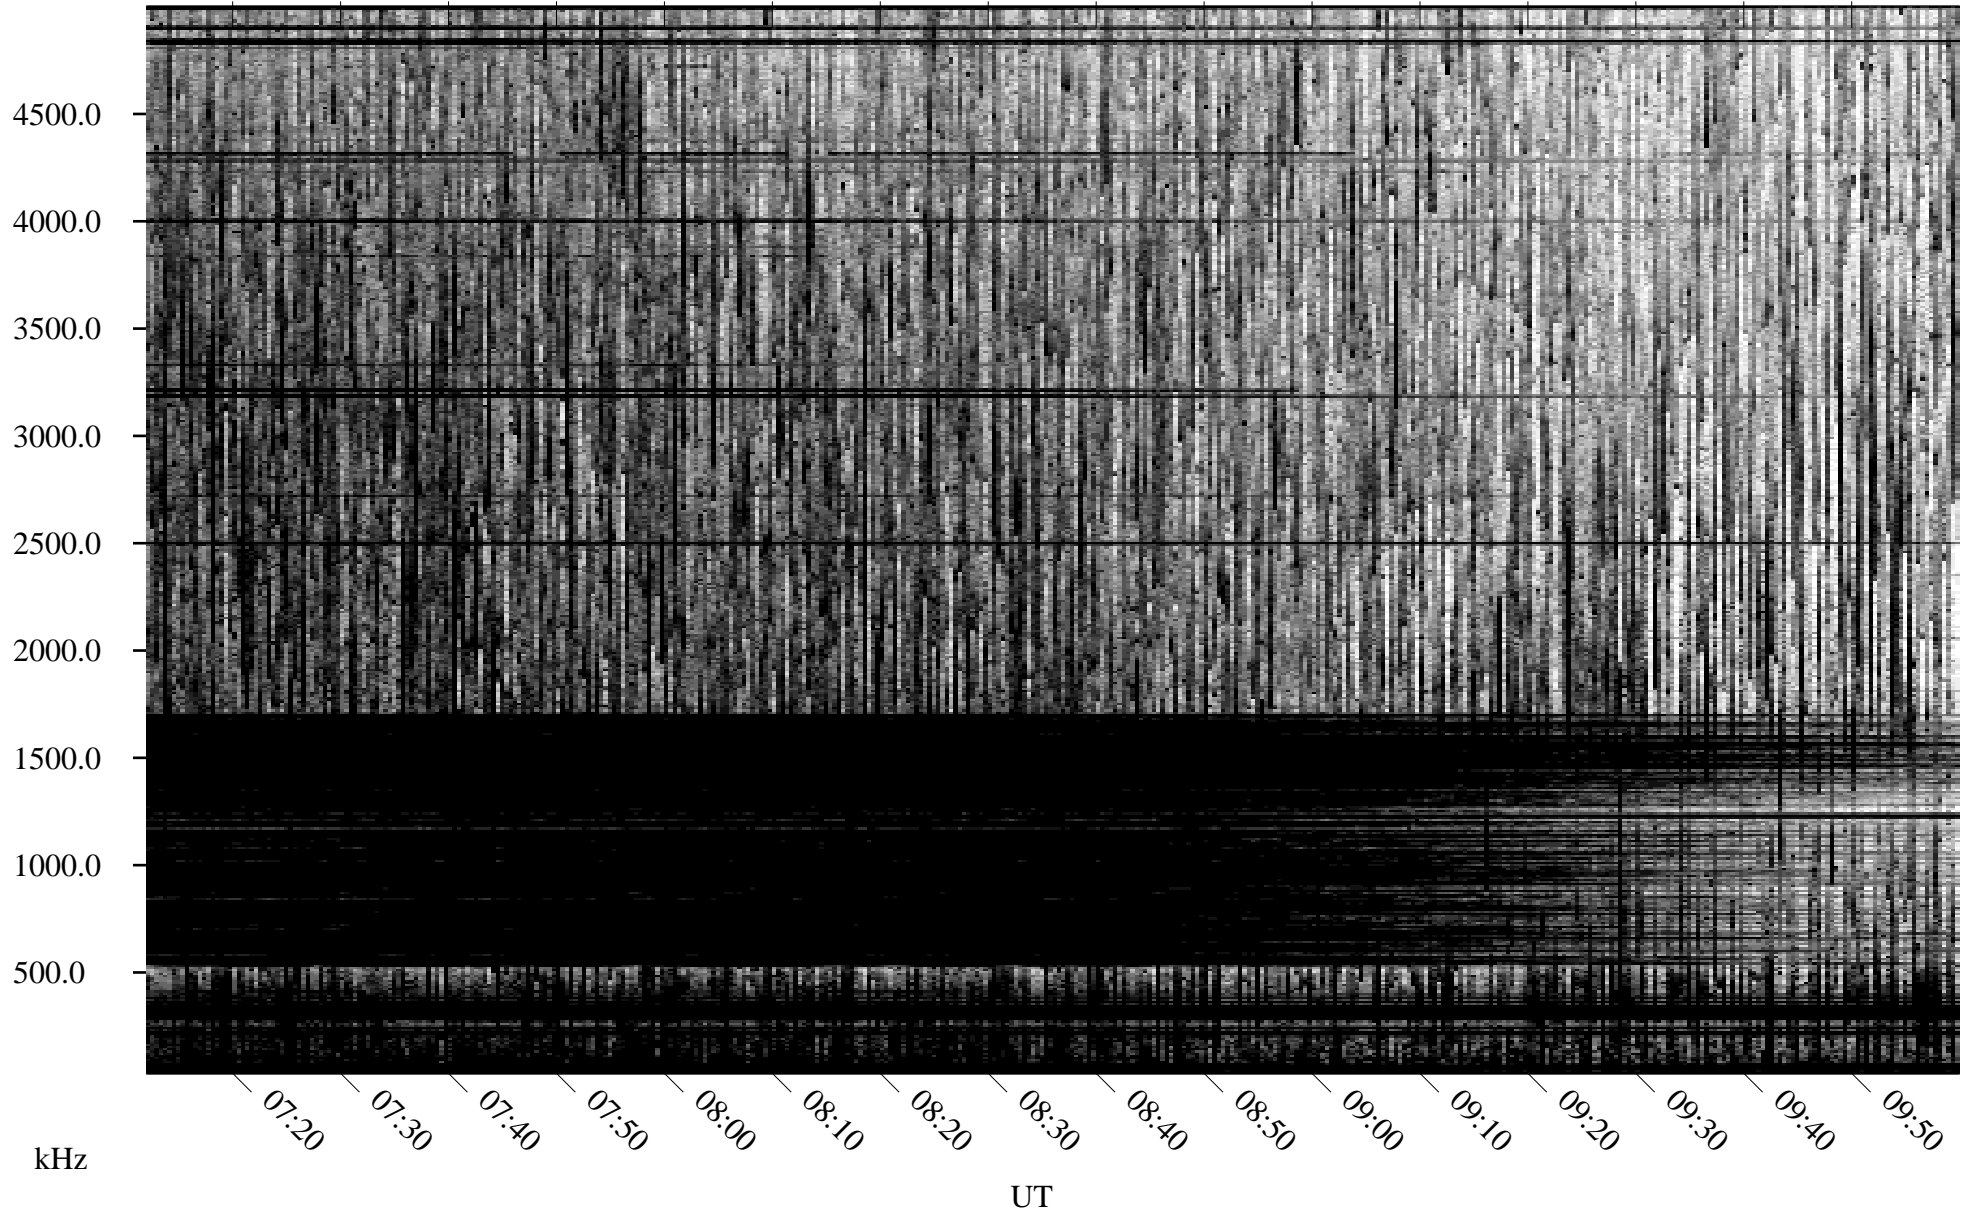

07/03/2010 Churchill, Manitoba

Linear Scale Black = 161 White = 15

ch10184l.r00SUm max_12

Page 1

07/03/2010 Churchill, Manitoba

Linear Scale Black = 161 White = 15

ch10184l.r00SUm max_12

Page 2

07/04/2010 Churchill, Manitoba

Linear Scale Black = 161 White = 15

ch10184l.r00SUm max_12

Page 3

07/04/2010 Churchill, Manitoba

Linear Scale Black = 161 White = 15

ch10184l.r00SUm max_12

Page 4

07/04/2010 Churchill, Manitoba

Linear Scale Black = 161 White = 15

ch10184l.r00SUm max_12

Page 5

07/04/2010 Churchill, Manitoba

Linear Scale Black = 161 White = 15

ch10184l.r00SUm max_12

Page 6

07/04/2010 Churchill, Manitoba

Linear Scale Black = 161 White = 15

ch10184l.r00SUm max_12

Page 7

07/04/2010 Churchill, Manitoba

Linear Scale Black = 161 White = 15

ch10184l.r00SUm max_12

Page 8