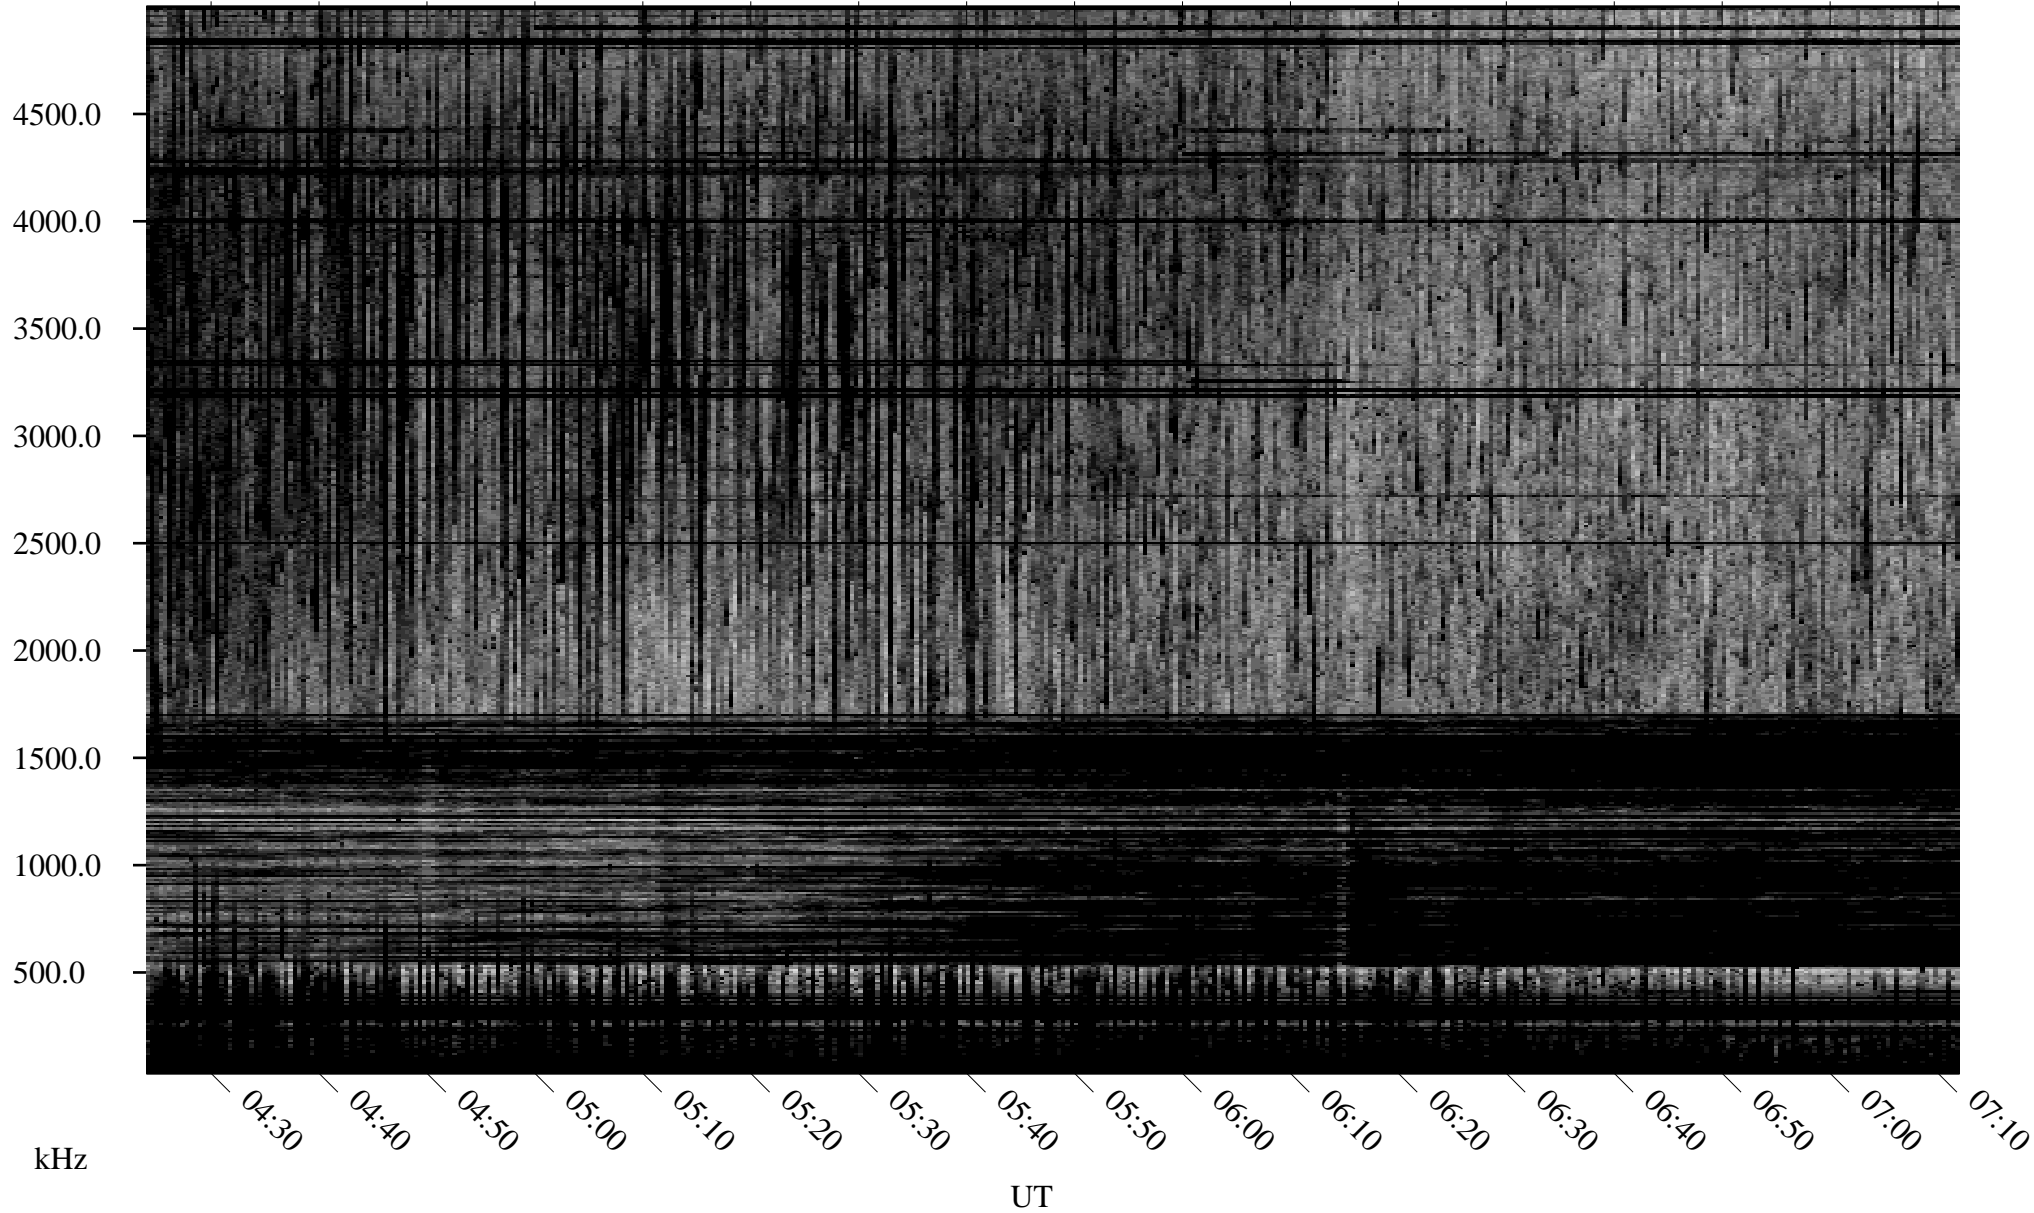

07/04/2010 Churchill, Manitoba

Linear Scale Black = 161 White = 15

ch10185l.r00SUm max_12

Page 1

07/04/2010 Churchill, Manitoba

Linear Scale Black = 161 White = 15

ch10185l.r00SUm max_12

Page 2

07/05/2010 Churchill, Manitoba

Linear Scale Black = 161 White = 15

ch101851.r00SUm max_12

Page 3

07/05/2010 Churchill, Manitoba

Linear Scale Black = 161 White = 15

ch101851.r00SUm max_12

Page 4

07/05/2010 Churchill, Manitoba

Linear Scale Black = 161 White = 15

ch10185l.r00SUm max_12

Page 5

07/05/2010 Churchill, Manitoba

Linear Scale Black = 161 White = 15

ch10185l.r00SUm max_12

Page 6

07/05/2010 Churchill, Manitoba

Linear Scale Black = 161 White = 15

ch10185l.r00SUm max_12

Page 7

07/05/2010 Churchill, Manitoba

Linear Scale Black = 161 White = 15

ch101851.r00SUm max_12