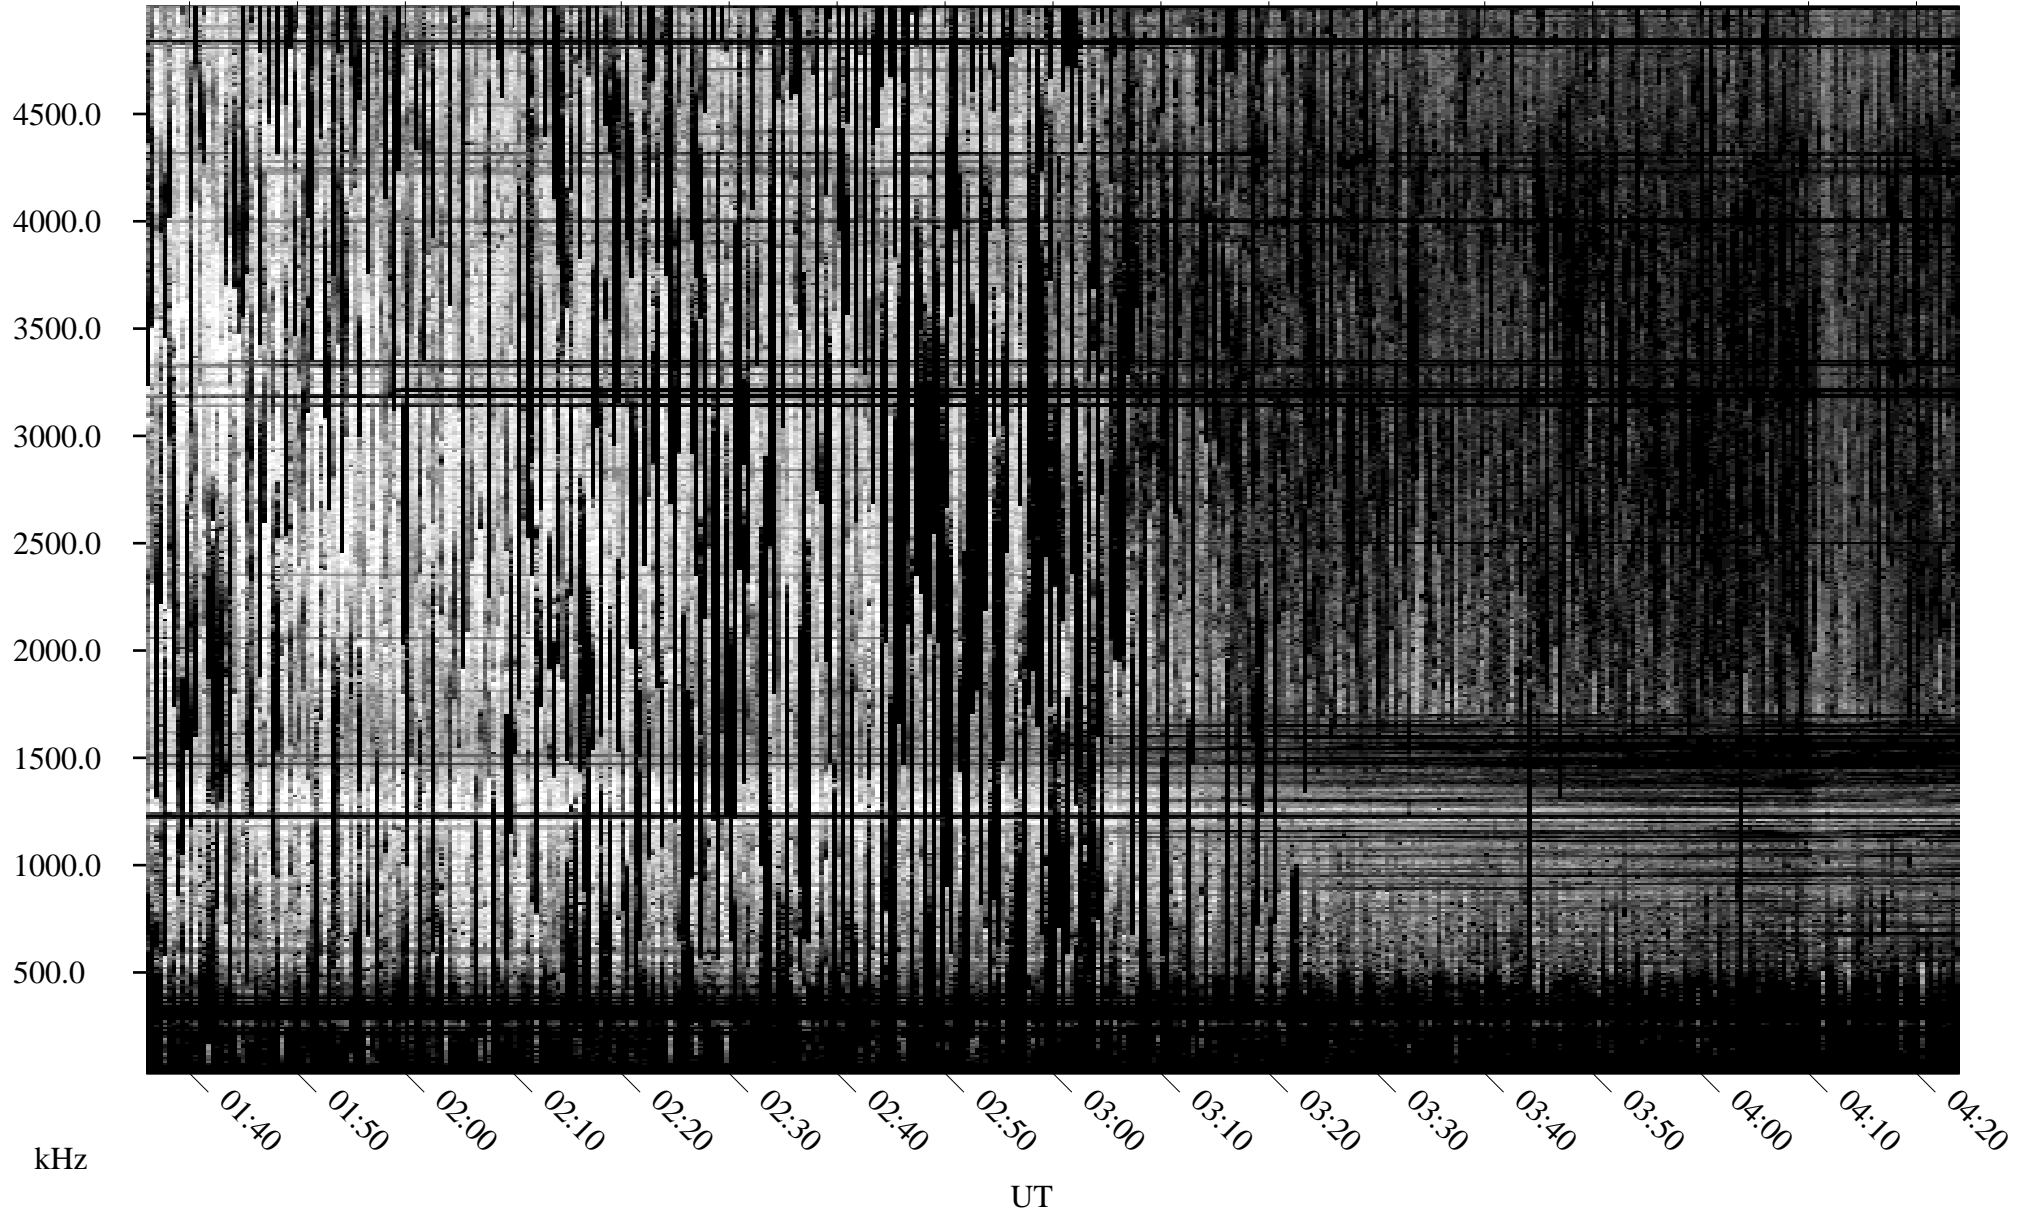

07/04/2010 Churchill, Manitoba

Linear Scale Black = 161 White = 15

ch10185l.r00SUm max_12

Page 1

07/04/2010 Churchill, Manitoba

Linear Scale Black = 161 White = 15

ch10185l.r00SUm max_12

Page 2

07/05/2010 Churchill, Manitoba

Linear Scale Black = 161 White = 15

ch101851.r00SUm max_12

Page 3

07/05/2010 Churchill, Manitoba

Linear Scale Black = 161 White = 15

ch101851.r00SUm max_12

Page 4

07/05/2010 Churchill, Manitoba

Linear Scale Black = 161 White = 15

ch10185l.r00SUm max_12

Page 5

07/05/2010 Churchill, Manitoba

Linear Scale Black = 161 White = 15

ch10185l.r00SUm max_12

Page 6

07/05/2010 Churchill, Manitoba

Linear Scale Black = 161 White = 15

ch10185l.r00SUm max_12

Page 7

07/05/2010 Churchill, Manitoba

Linear Scale Black = 161 White = 15

ch101851.r00SUm max_12