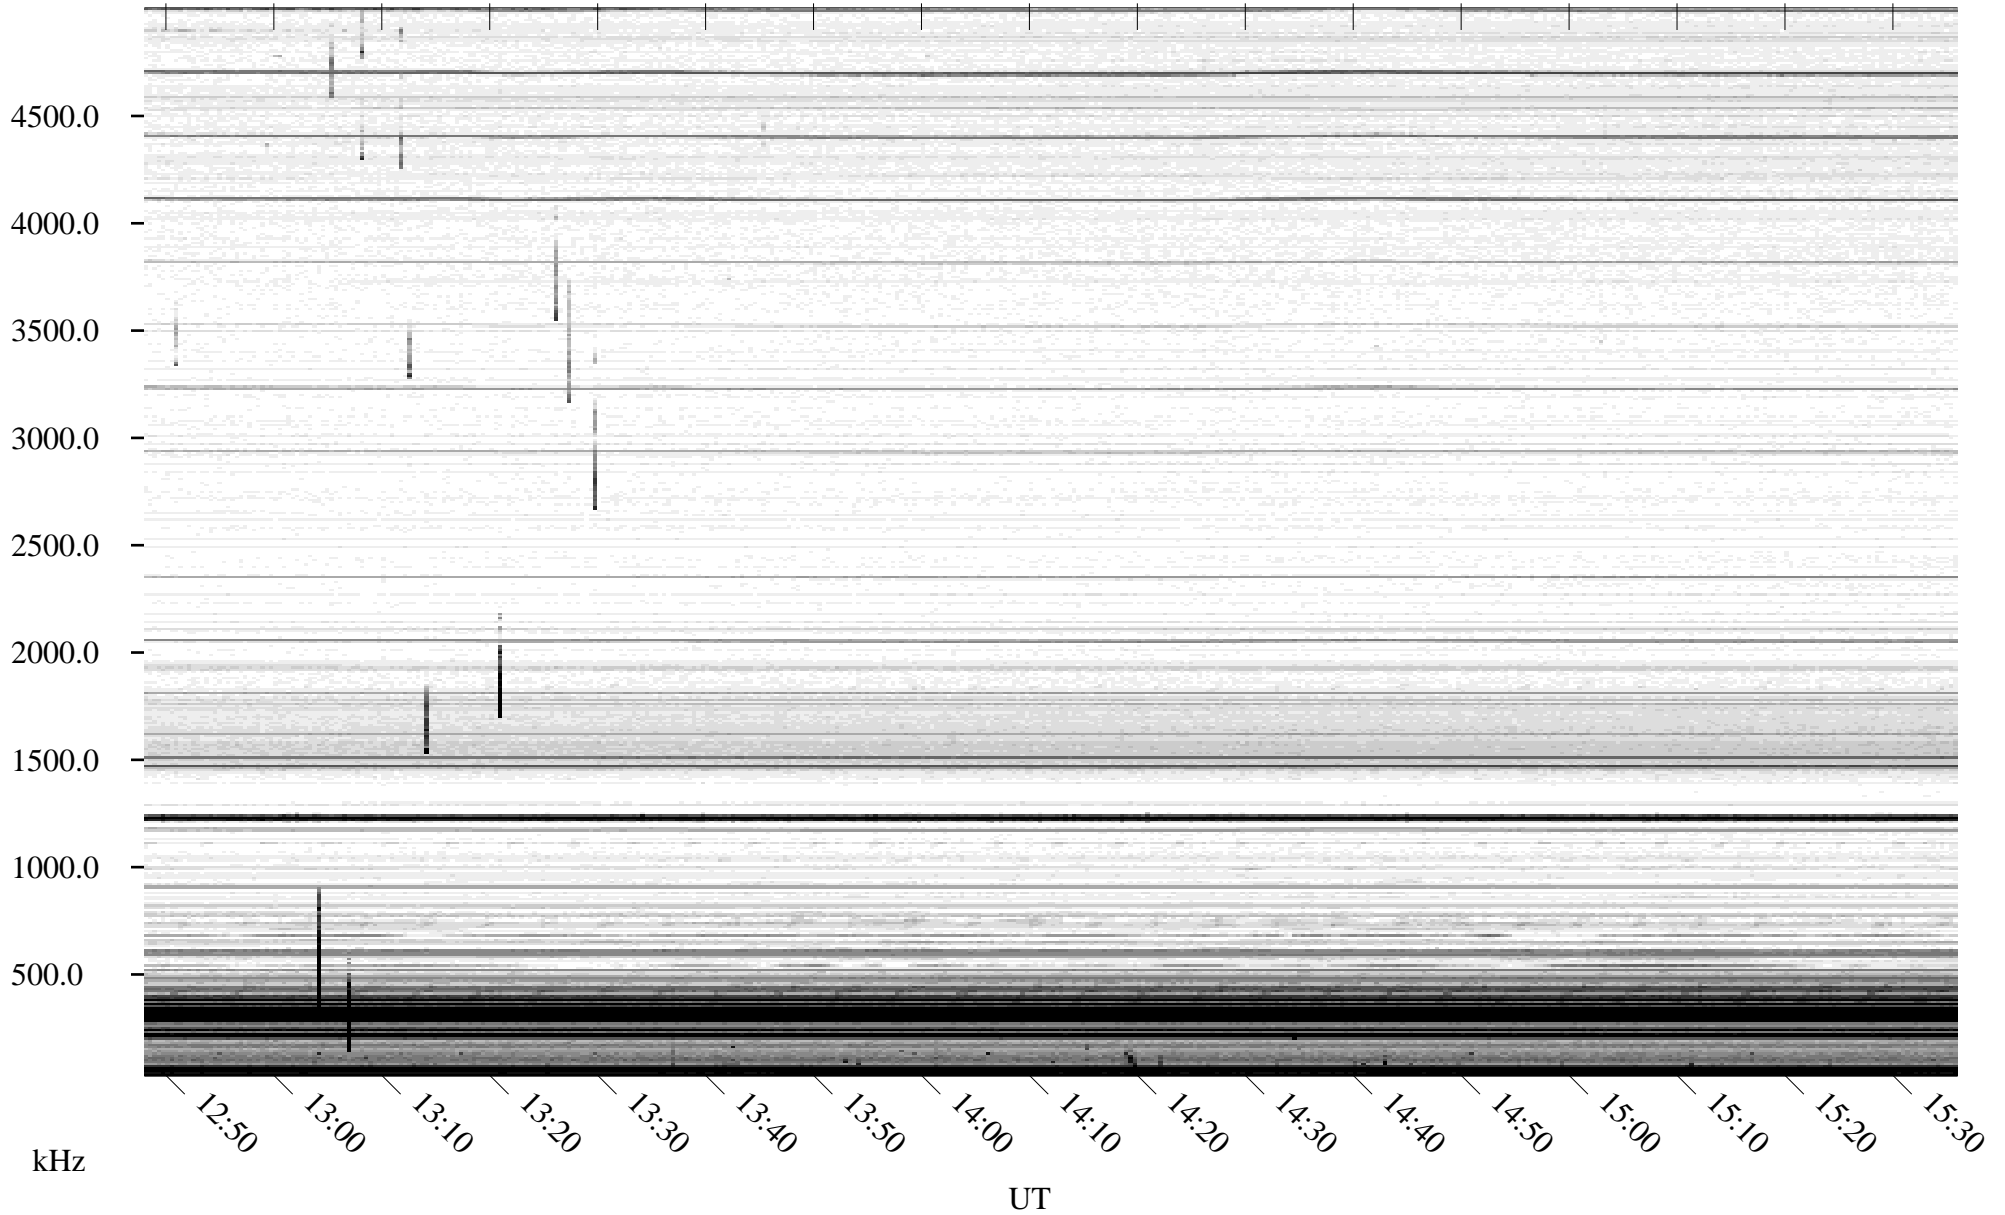

07/04/2010 Churchill, Manitoba

Linear Scale Black = 161 White = 15

ch10185l.r00SUm max_12

Page 1

07/04/2010 Churchill, Manitoba

Linear Scale Black = 161 White = 15

ch10185l.r00SUm max_12

Page 2

07/05/2010 Churchill, Manitoba

Linear Scale Black = 161 White = 15

ch101851.r00SUm max_12

Page 3

07/05/2010 Churchill, Manitoba

Linear Scale Black = 161 White = 15

ch101851.r00SUm max_12

Page 4

07/05/2010 Churchill, Manitoba

Linear Scale Black = 161 White = 15

ch10185l.r00SUm max_12

Page 5

07/05/2010 Churchill, Manitoba

Linear Scale Black = 161 White = 15

ch10185l.r00SUm max_12

Page 6

07/05/2010 Churchill, Manitoba

Linear Scale Black = 161 White = 15

ch10185l.r00SUm max_12

Page 7

07/05/2010 Churchill, Manitoba

Linear Scale Black = 161 White = 15

ch101851.r00SUm max_12