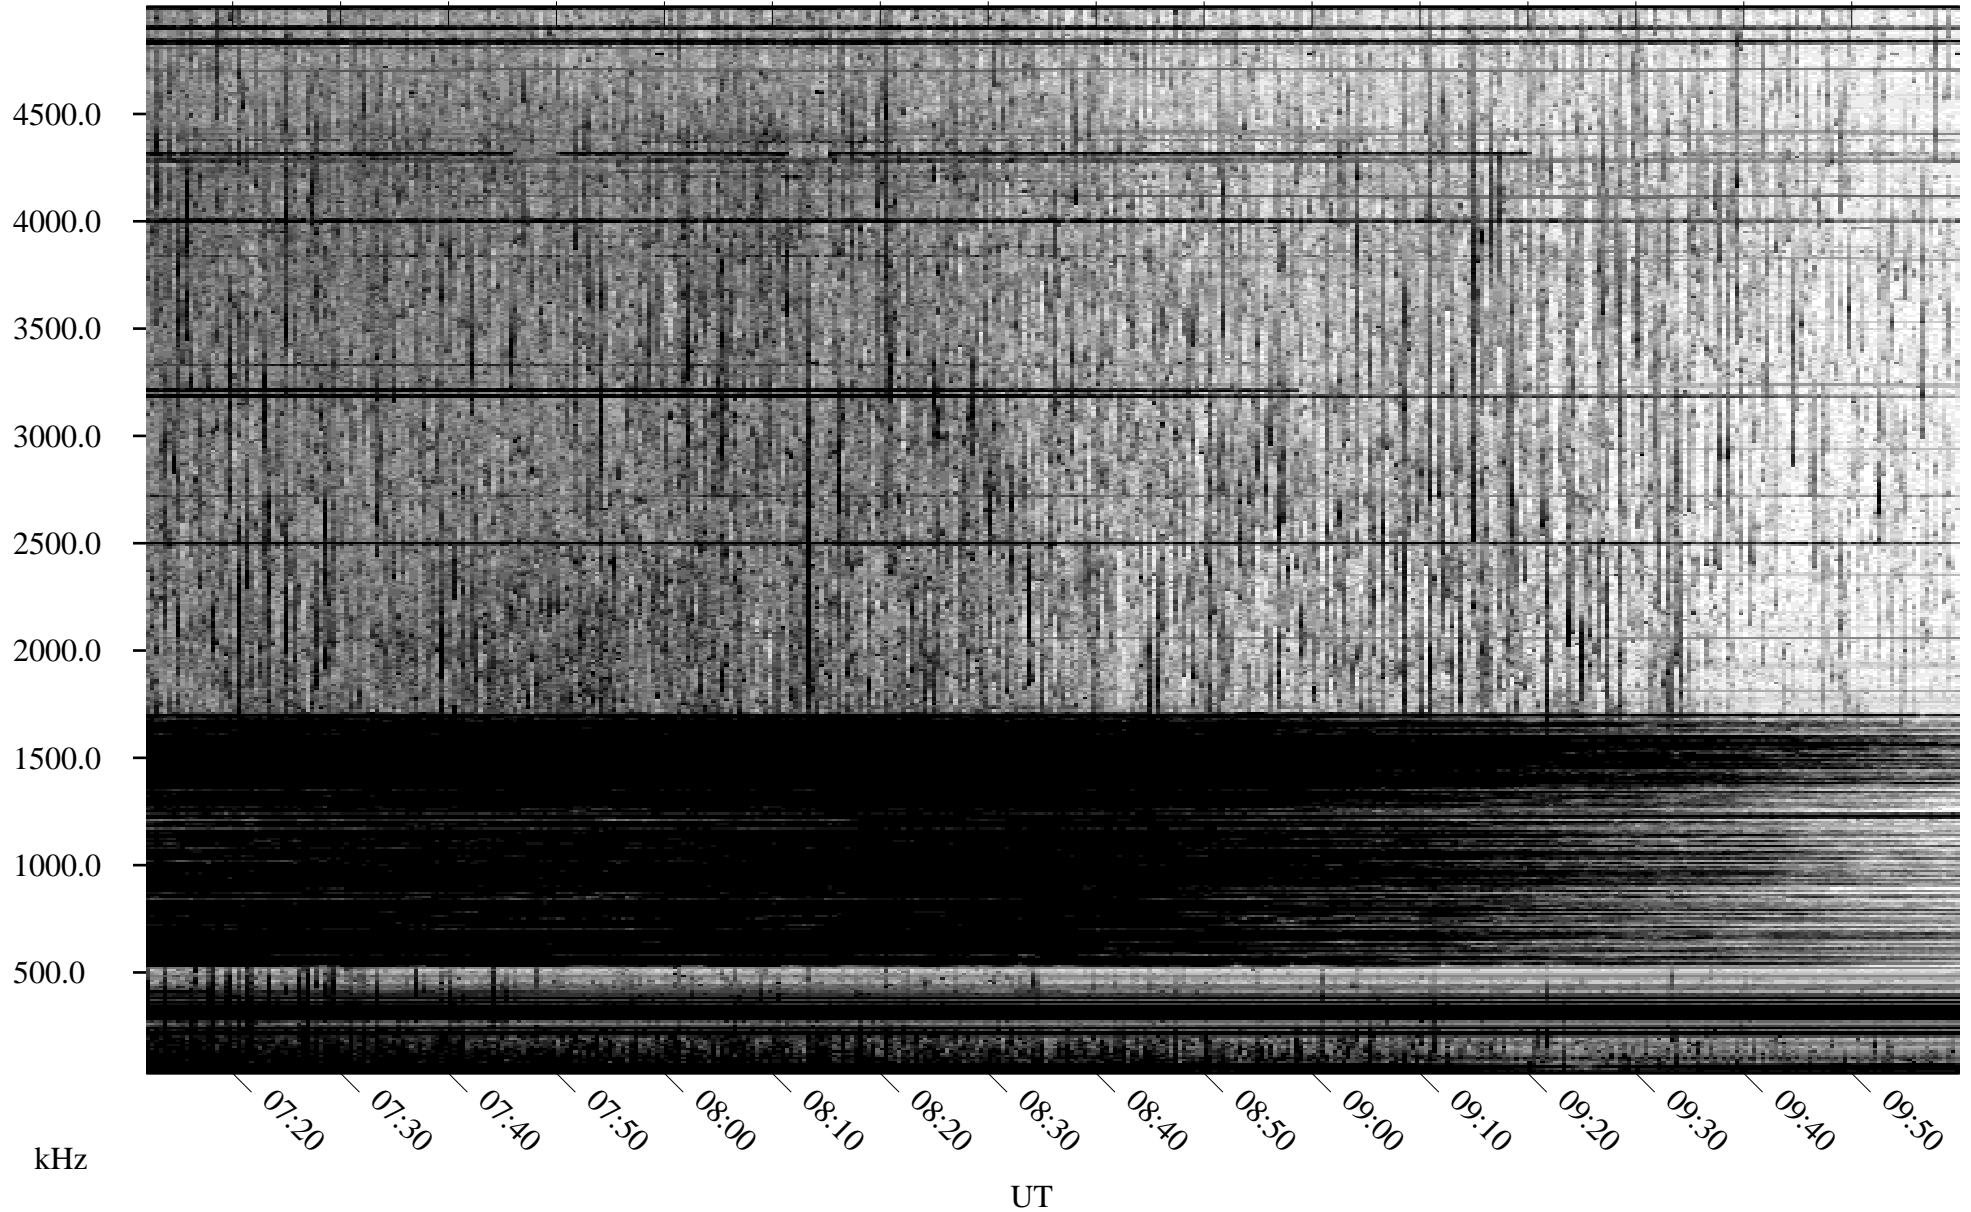

07/04/2010 Churchill, Manitoba

Linear Scale Black = 161 White = 15

ch10185l.r00SUm max_12

Page 1

07/04/2010 Churchill, Manitoba

Linear Scale Black = 161 White = 15

ch10185l.r00SUm max_12

Page 2

07/05/2010 Churchill, Manitoba

Linear Scale Black = 161 White = 15

ch101851.r00SUm max_12

Page 3

07/05/2010 Churchill, Manitoba

Linear Scale Black = 161 White = 15

ch101851.r00SUm max_12

Page 4

07/05/2010 Churchill, Manitoba

Linear Scale Black = 161 White = 15

ch10185l.r00SUm max_12

Page 5

07/05/2010 Churchill, Manitoba

Linear Scale Black = 161 White = 15

ch10185l.r00SUm max_12

Page 6

07/05/2010 Churchill, Manitoba

Linear Scale Black = 161 White = 15

ch10185l.r00SUm max_12

Page 7

07/05/2010 Churchill, Manitoba

Linear Scale Black = 161 White = 15

ch101851.r00SUm max_12