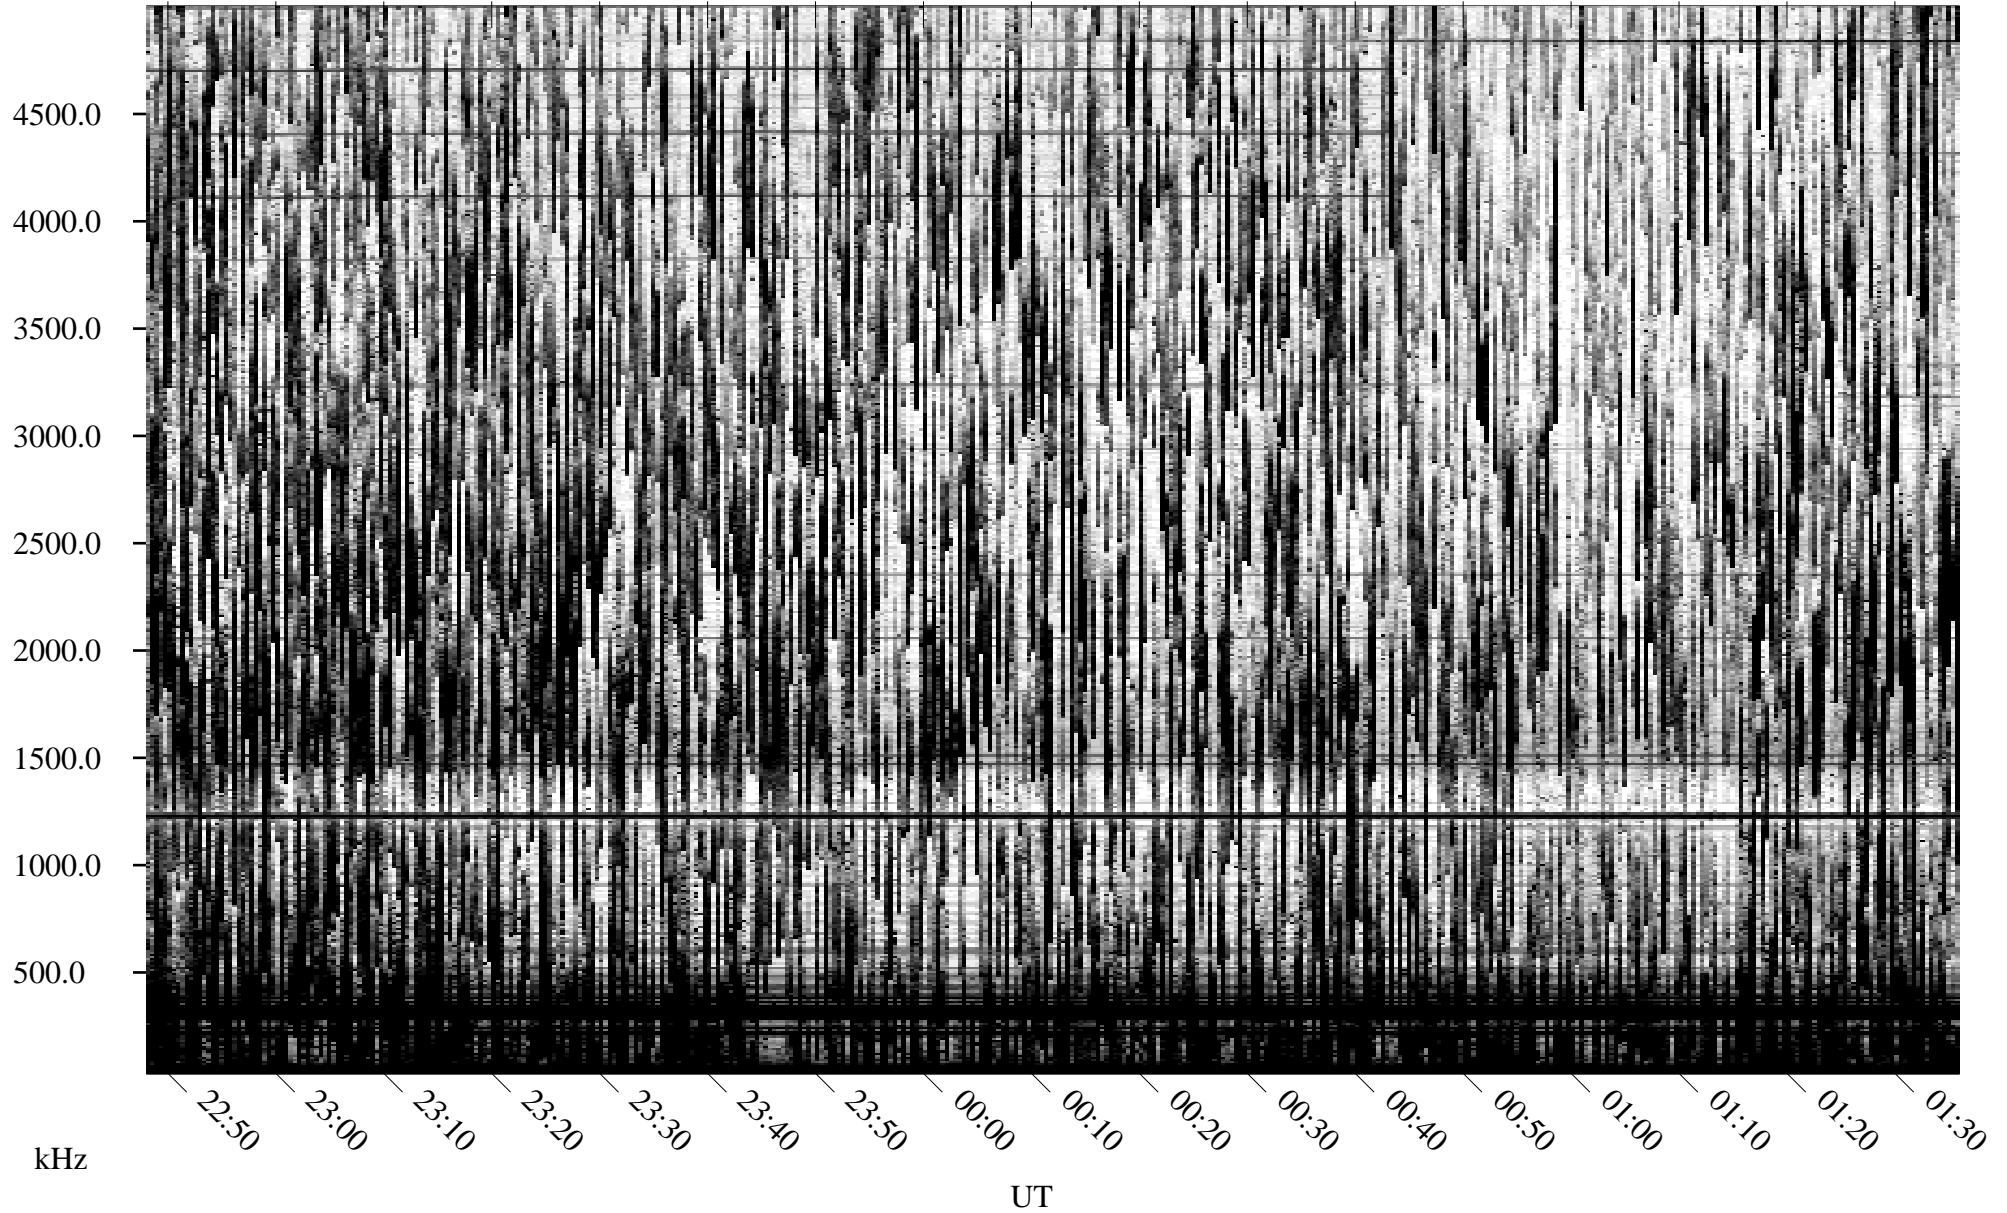

07/04/2010 Churchill, Manitoba

Linear Scale Black = 161 White = 15

ch10185l.r00SUm max_12

Page 1

07/04/2010 Churchill, Manitoba

Linear Scale Black = 161 White = 15

ch10185l.r00SUm max_12

Page 2

07/05/2010 Churchill, Manitoba

Linear Scale Black = 161 White = 15

ch101851.r00SUm max_12

Page 3

07/05/2010 Churchill, Manitoba

Linear Scale Black = 161 White = 15

ch101851.r00SUm max_12

Page 4

07/05/2010 Churchill, Manitoba

Linear Scale Black = 161 White = 15

ch10185l.r00SUm max_12

Page 5

07/05/2010 Churchill, Manitoba

Linear Scale Black = 161 White = 15

ch10185l.r00SUm max_12

Page 6

07/05/2010 Churchill, Manitoba

Linear Scale Black = 161 White = 15

ch10185l.r00SUm max_12

Page 7

07/05/2010 Churchill, Manitoba

Linear Scale Black = 161 White = 15

ch101851.r00SUm max_12