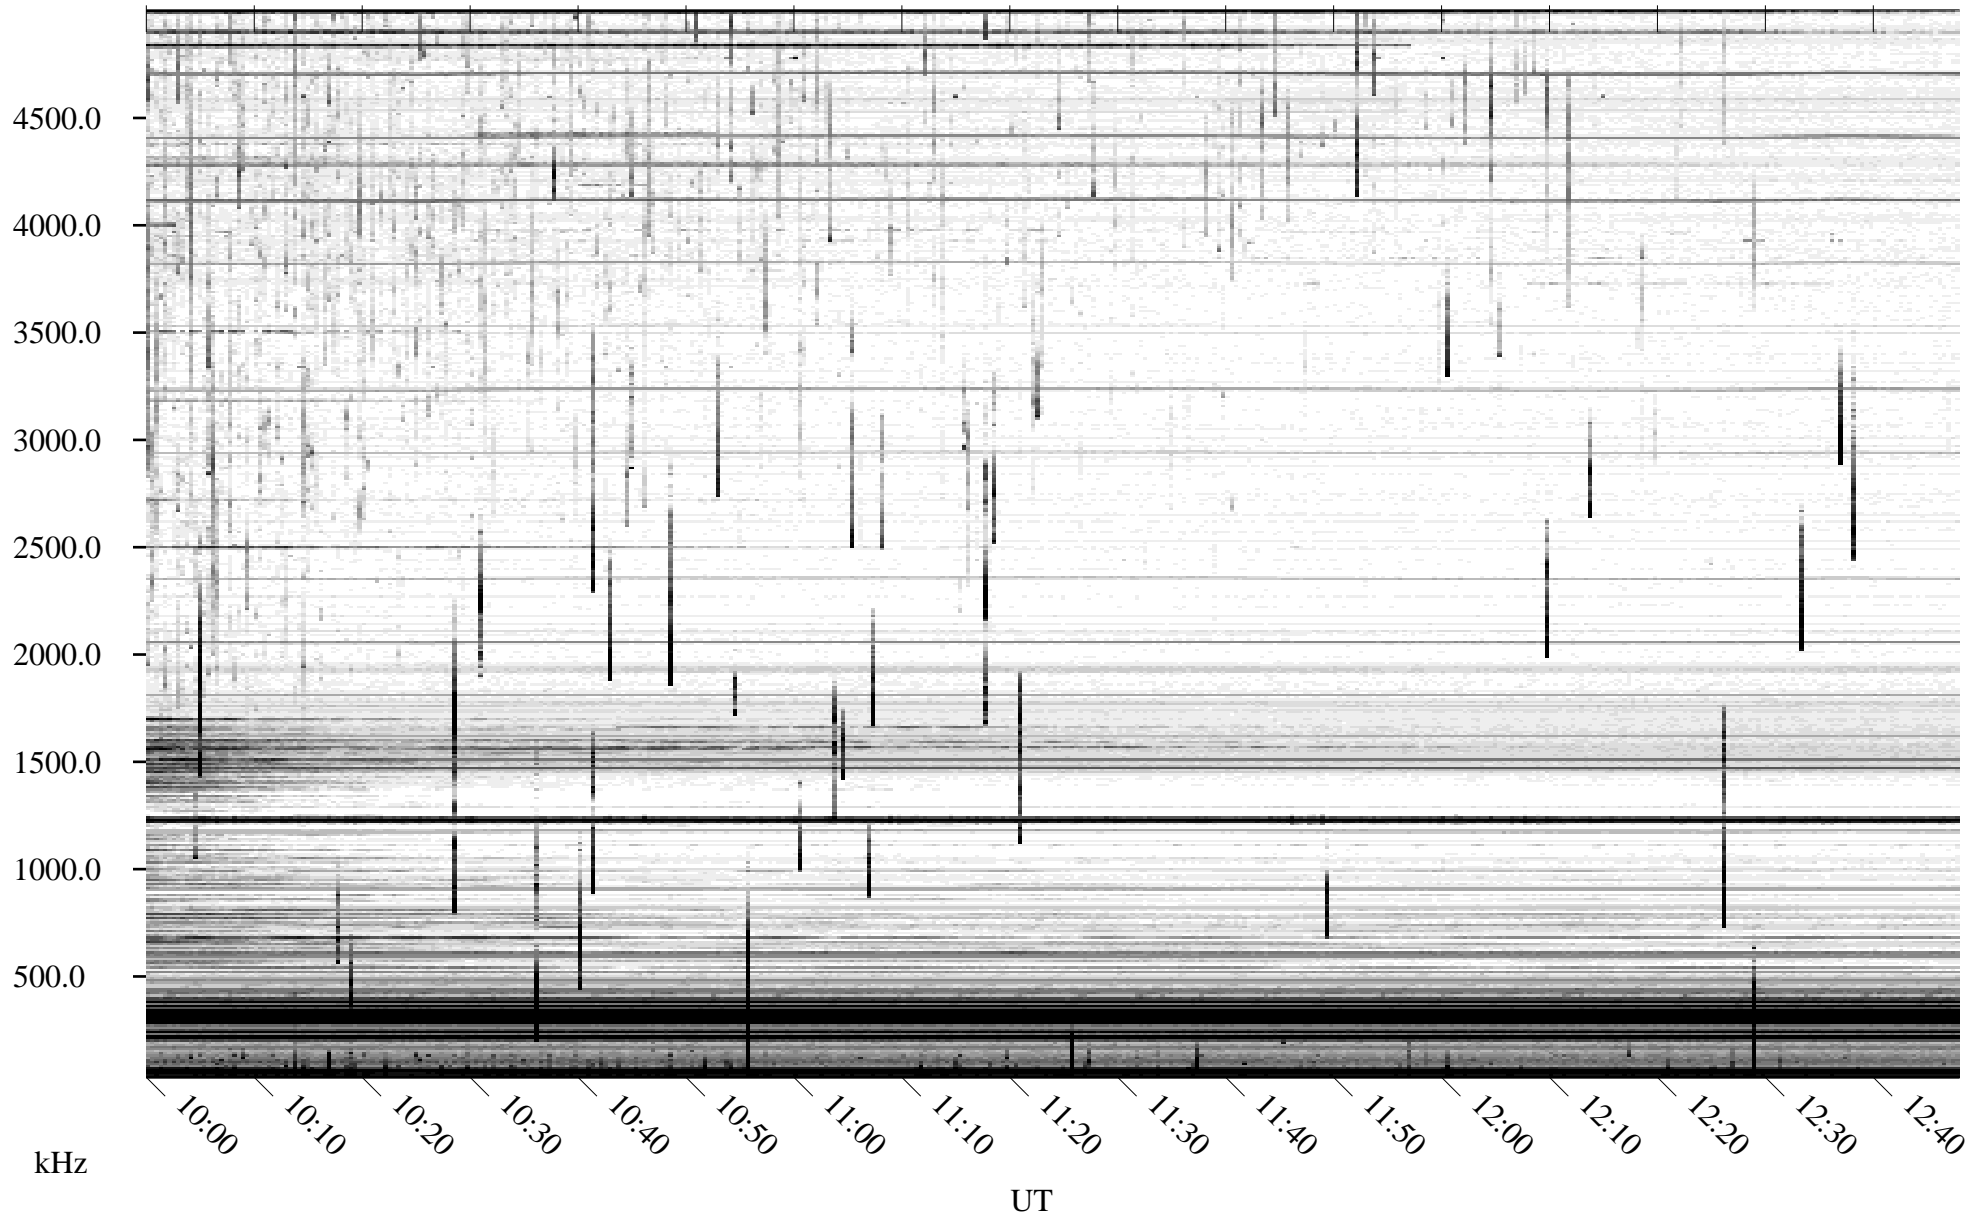

07/04/2010 Churchill, Manitoba

Linear Scale Black = 161 White = 15

ch10185l.r00SUm max_12

Page 1

07/04/2010 Churchill, Manitoba

Linear Scale Black = 161 White = 15

ch10185l.r00SUm max_12

Page 2

07/05/2010 Churchill, Manitoba

Linear Scale Black = 161 White = 15

ch101851.r00SUm max_12

Page 3

07/05/2010 Churchill, Manitoba

Linear Scale Black = 161 White = 15

ch101851.r00SUm max_12

Page 4

07/05/2010 Churchill, Manitoba

Linear Scale Black = 161 White = 15

ch10185l.r00SUm max_12

Page 5

07/05/2010 Churchill, Manitoba

Linear Scale Black = 161 White = 15

ch10185l.r00SUm max_12

Page 6

07/05/2010 Churchill, Manitoba

Linear Scale Black = 161 White = 15

ch10185l.r00SUm max_12

Page 7

07/05/2010 Churchill, Manitoba

Linear Scale Black = 161 White = 15

ch101851.r00SUm max_12