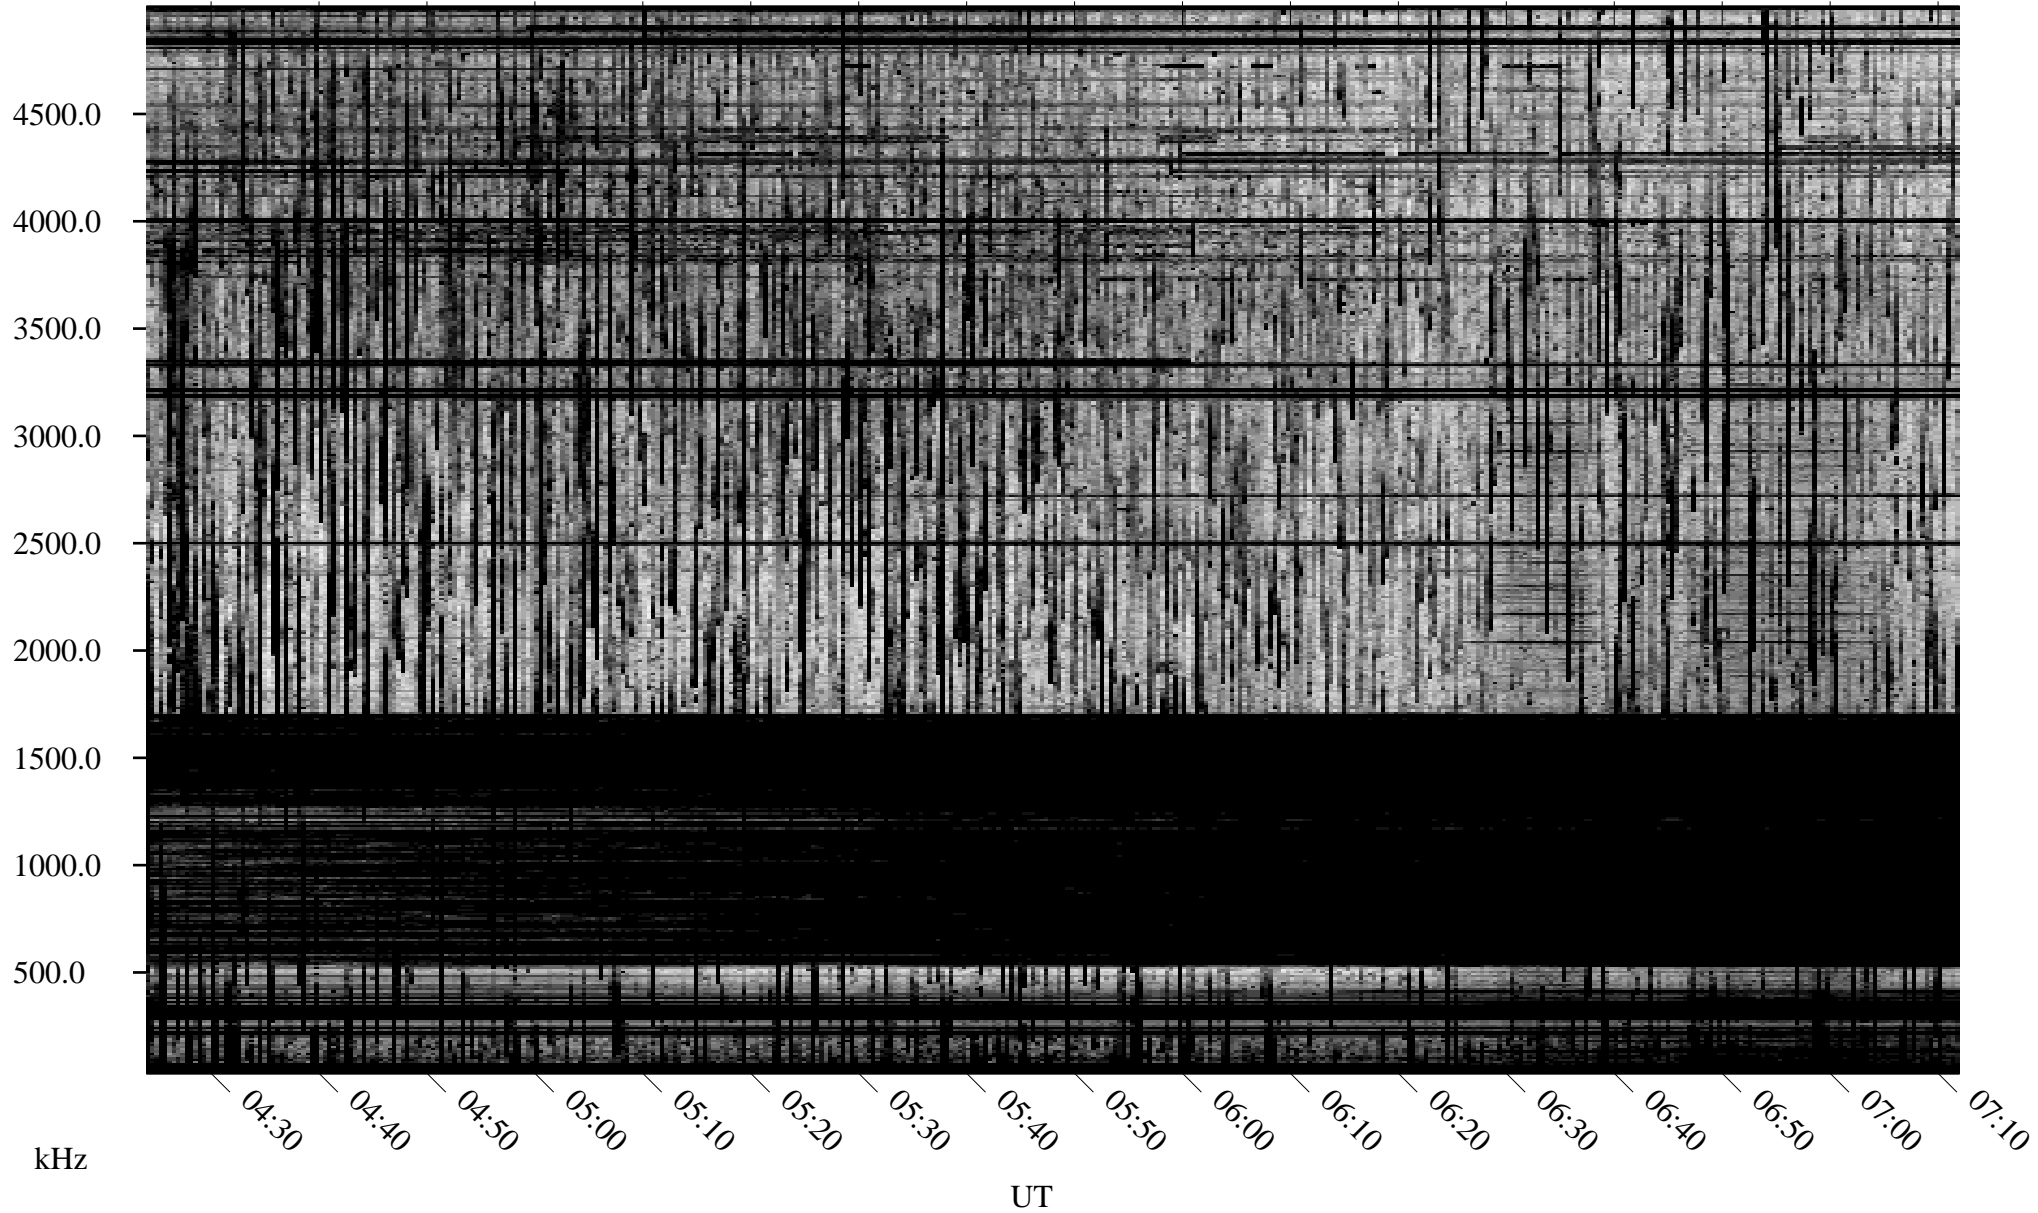

# 07/05/2010 Churchill, Manitoba

Linear Scale    Black = 161    White = 15

ch10186l.r00SUm max\_12

Page 2

# 07/06/2010 Churchill, Manitoba

Linear Scale    Black = 161    White = 15

ch10186l.r00SUm max\_12

Page 3

# 07/06/2010 Churchill, Manitoba

Linear Scale    Black = 161    White = 15

ch10186l.r00SUm max\_12

Page 4

# 07/06/2010 Churchill, Manitoba

Linear Scale    Black = 161    White = 15

ch10186l.r00SUm max\_12

Page 5