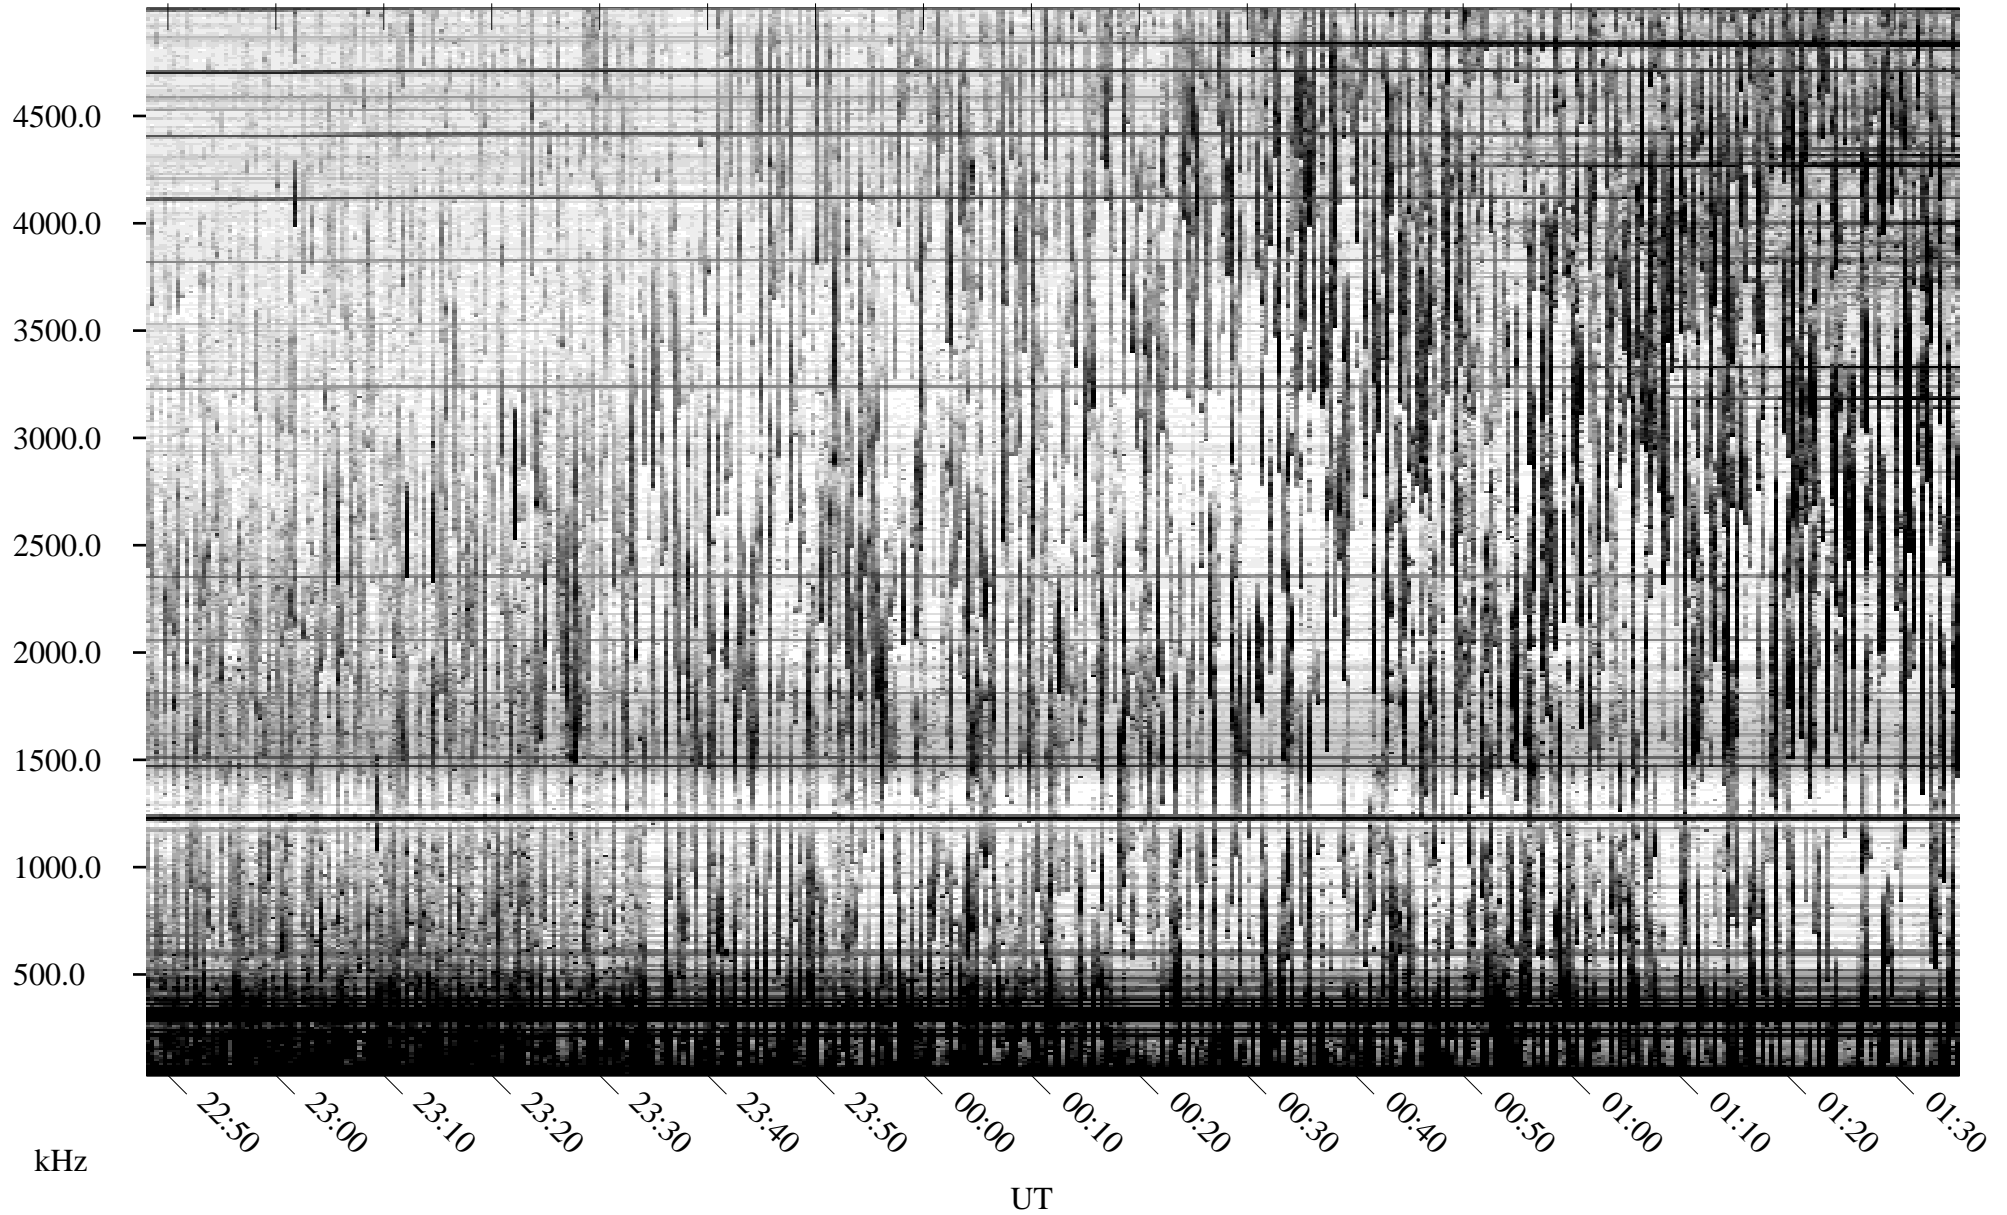

# 07/05/2010 Churchill, Manitoba

Linear Scale    Black = 161    White = 15

ch10186l.r00SUm max\_12

Page 1

# 07/05/2010 Churchill, Manitoba

Linear Scale    Black = 161    White = 15

ch10186l.r00SUm max\_12

Page 2

# 07/06/2010 Churchill, Manitoba

Linear Scale    Black = 161    White = 15

ch10186l.r00SUm max\_12

Page 3

# 07/06/2010 Churchill, Manitoba

Linear Scale    Black = 161    White = 15

ch10186l.r00SUm max\_12

Page 4