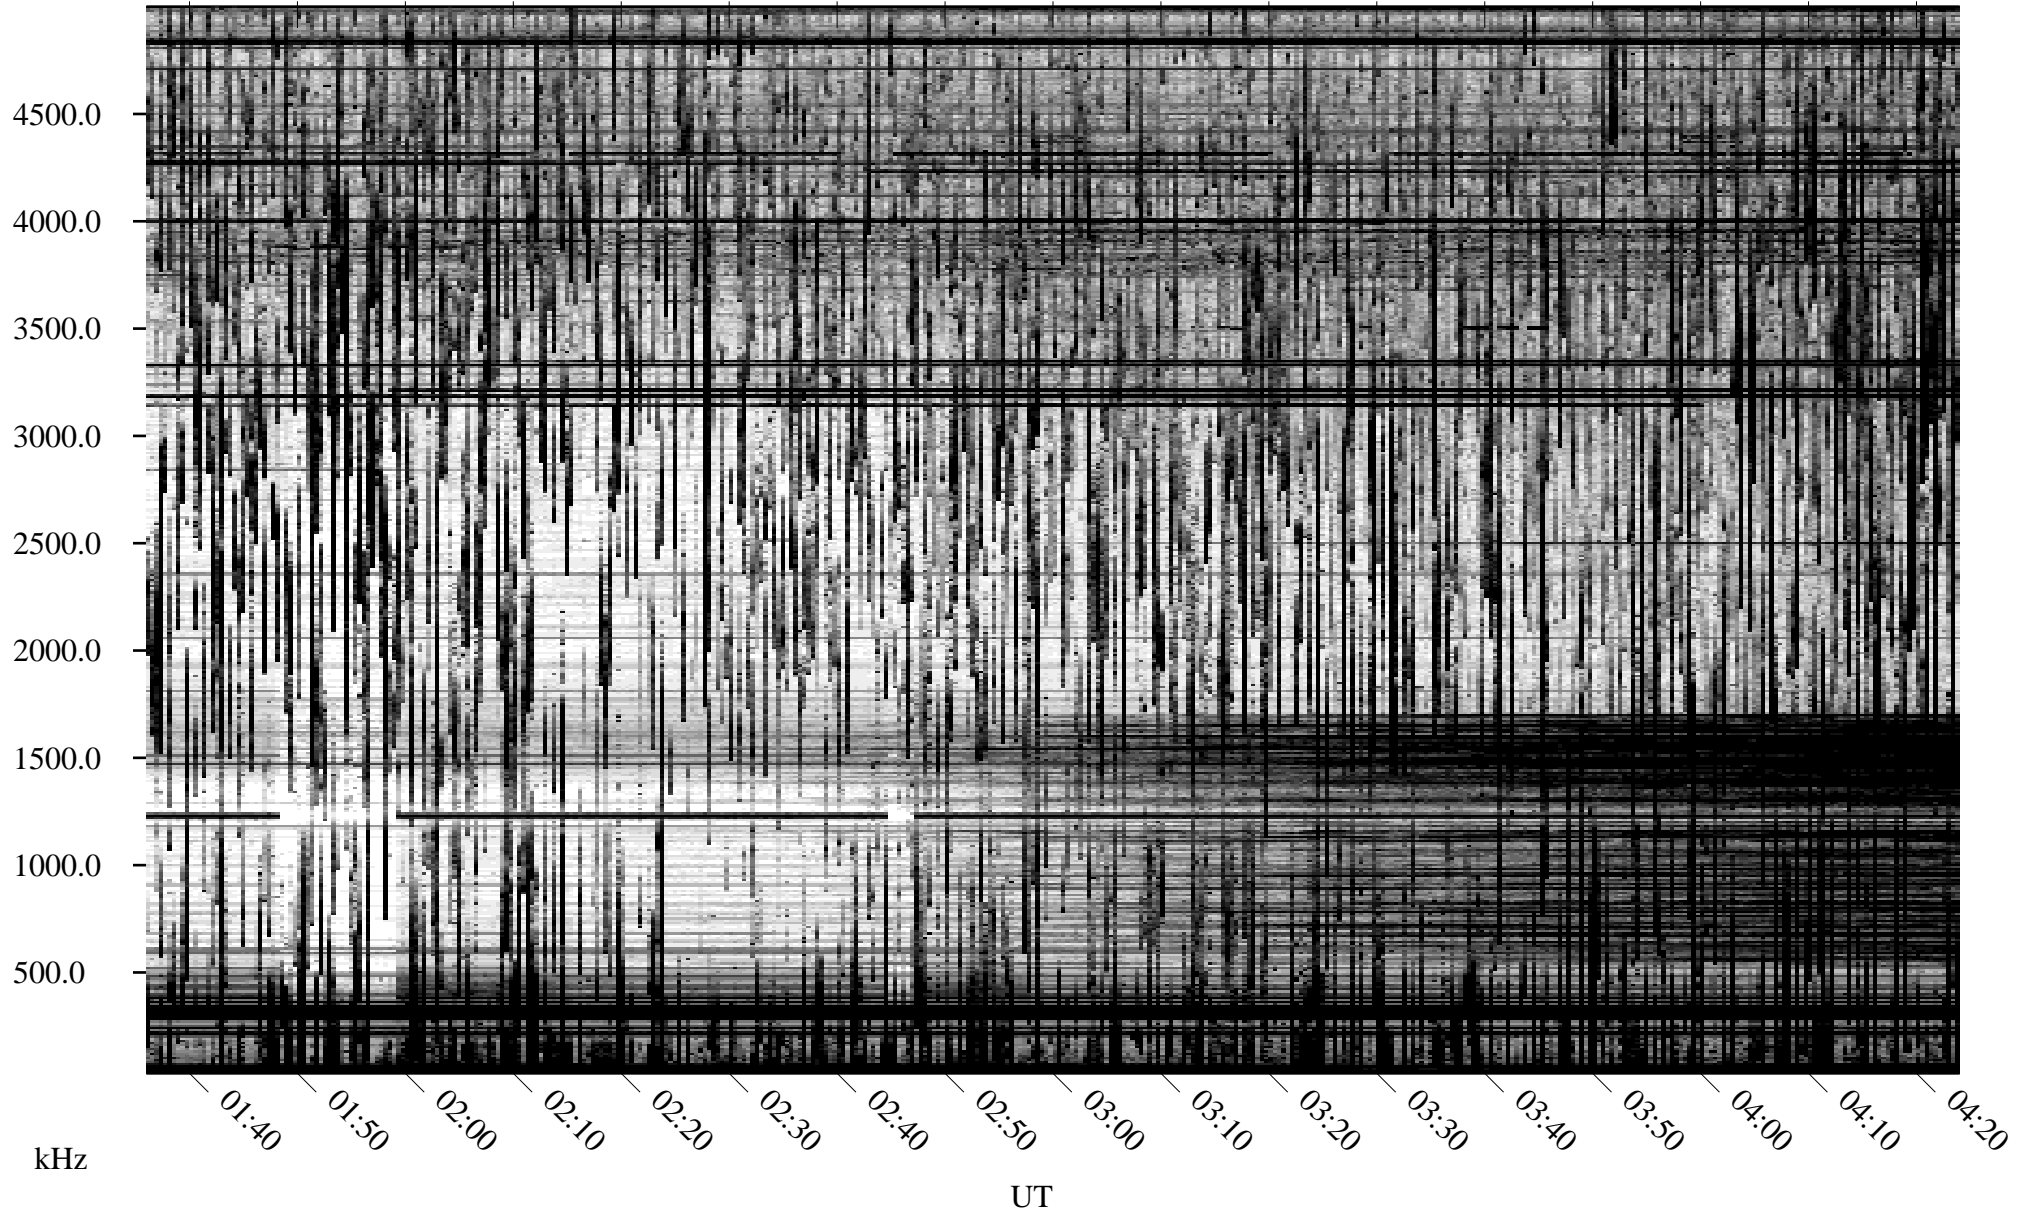

# 07/05/2010 Churchill, Manitoba

Linear Scale    Black = 161    White = 15

ch10186l.r00SUm max\_12

Page 1

# 07/05/2010 Churchill, Manitoba

Linear Scale    Black = 161    White = 15

ch10186l.r00SUm max\_12

Page 2

# 07/06/2010 Churchill, Manitoba

Linear Scale    Black = 161    White = 15

ch10186l.r00SUm max\_12

Page 3

# 07/06/2010 Churchill, Manitoba

Linear Scale    Black = 161    White = 15

ch10186l.r00SUm max\_12

Page 4