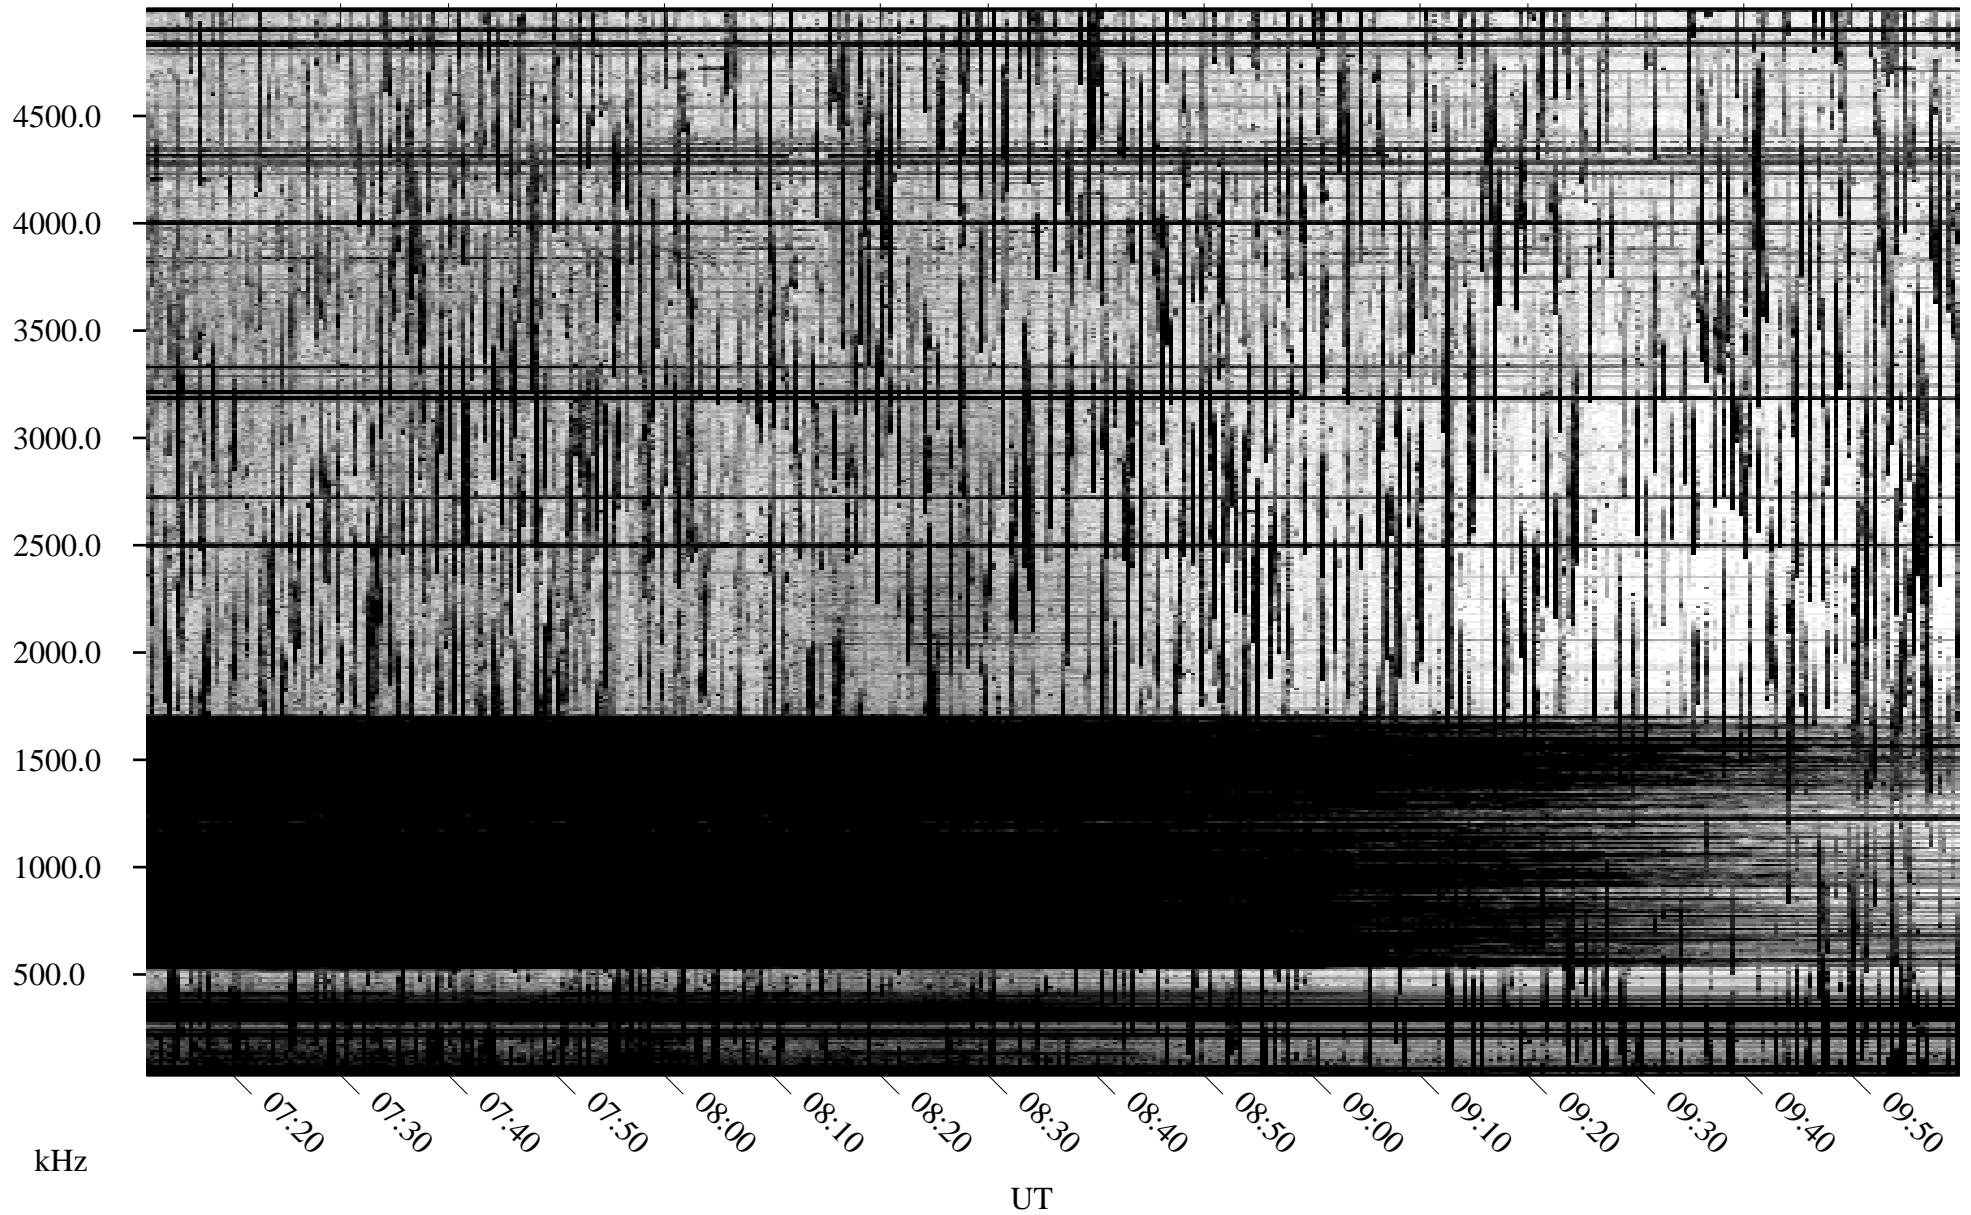

# 07/06/2010 Churchill, Manitoba

Linear Scale    Black = 161    White = 15

ch10186l.r00SUm max\_12

Page 3

# 07/06/2010 Churchill, Manitoba

Linear Scale    Black = 161    White = 15

ch10186l.r00SUm max\_12

Page 4

# 07/06/2010 Churchill, Manitoba

Linear Scale    Black = 161    White = 15

ch10186l.r00SUm max\_12

Page 5

# 07/06/2010 Churchill, Manitoba

Linear Scale    Black = 161    White = 15

ch10186l.r00SUm max\_12

Page 6