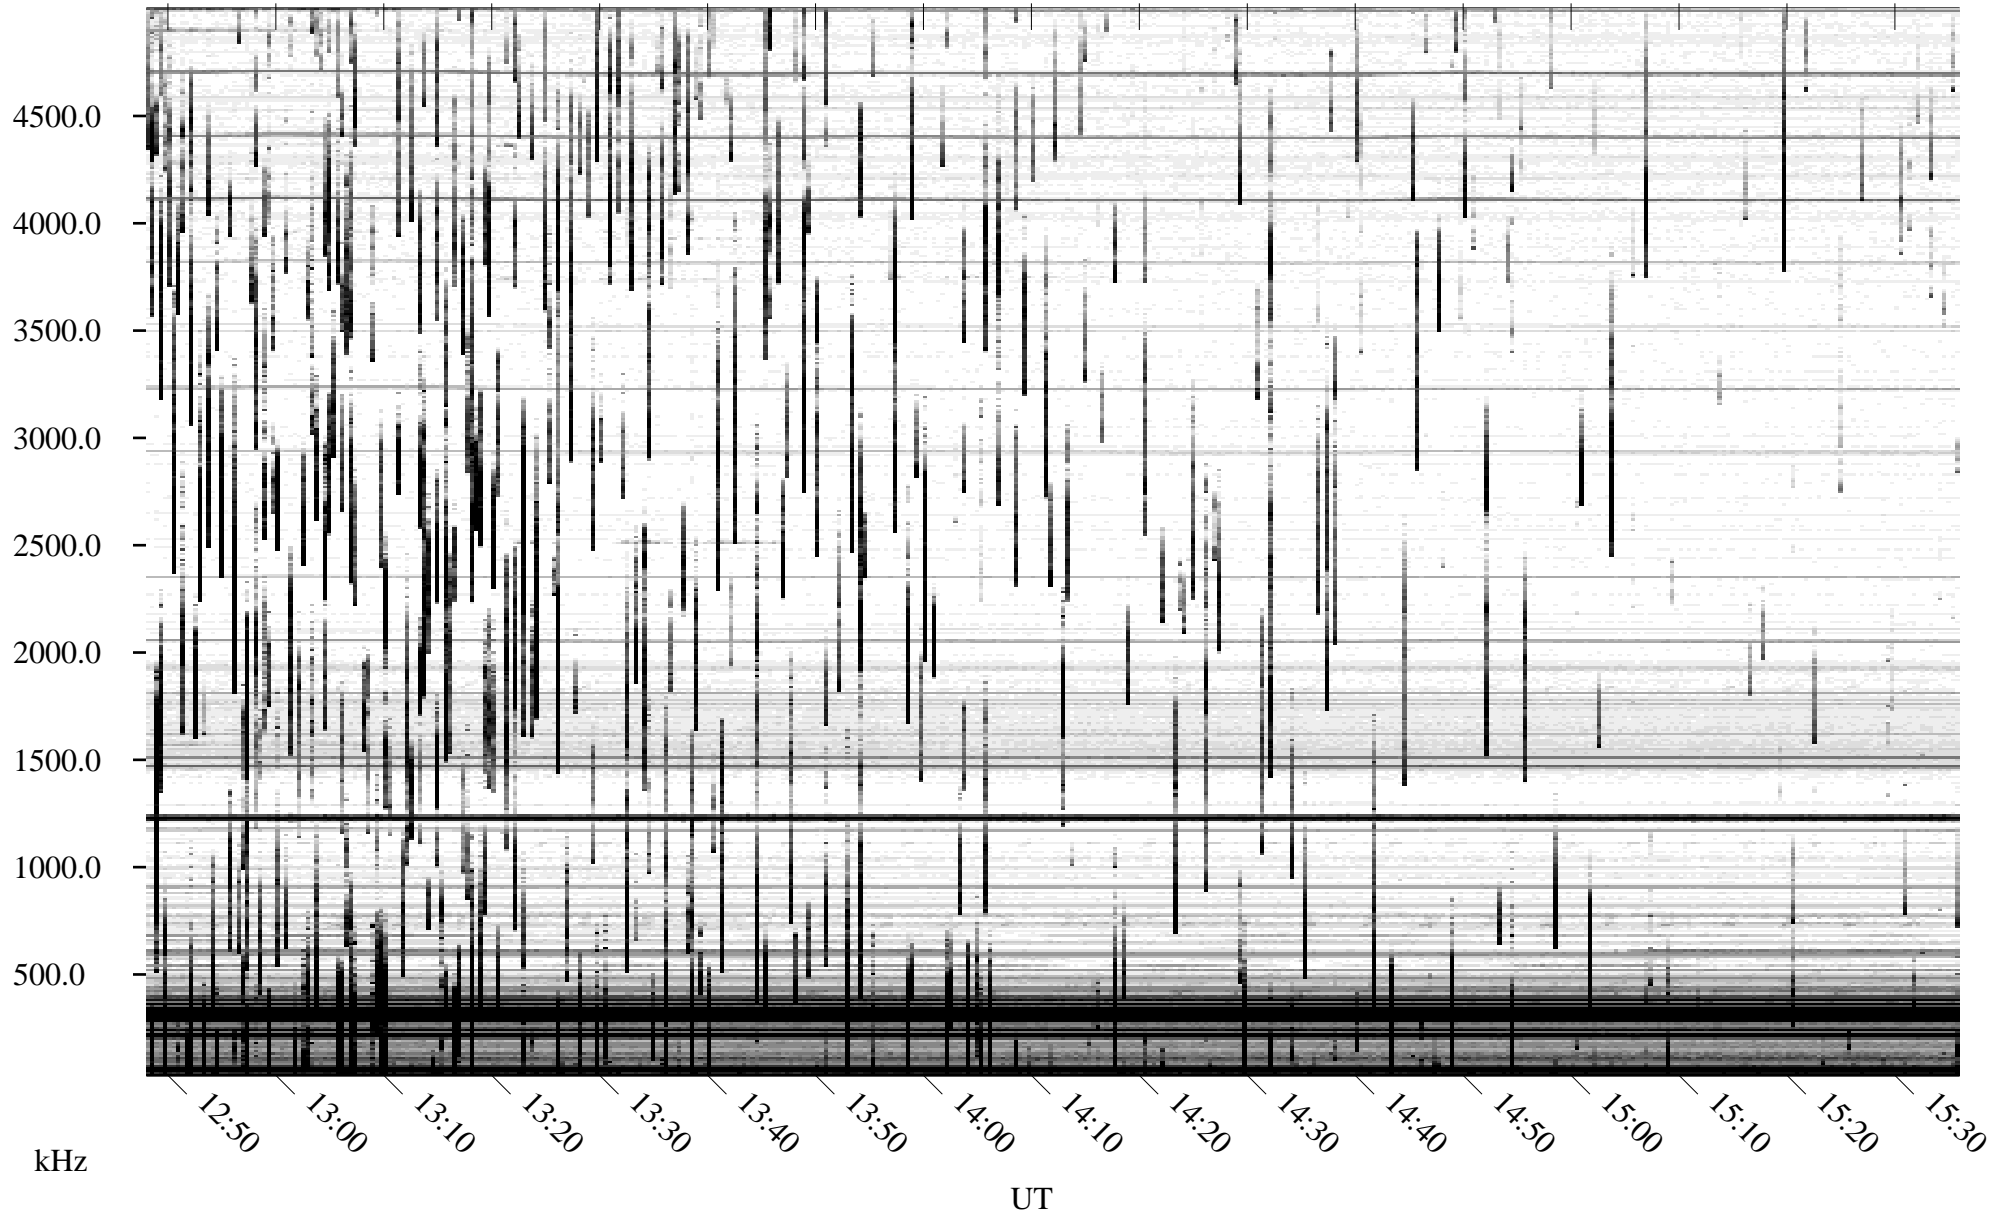

# 07/06/2010 Churchill, Manitoba

Linear Scale    Black = 161    White = 15

ch10186l.r00SUm max\_12

Page 5

# 07/06/2010 Churchill, Manitoba

Linear Scale    Black = 161    White = 15

ch10186l.r00SUm max\_12

Page 6

# 07/06/2010 Churchill, Manitoba

Linear Scale    Black = 161    White = 15

ch10186l.r00SUm max\_12

Page 7

# 07/06/2010 Churchill, Manitoba

Linear Scale    Black = 161    White = 15

ch10186l.r00SUm max\_12

Page 8