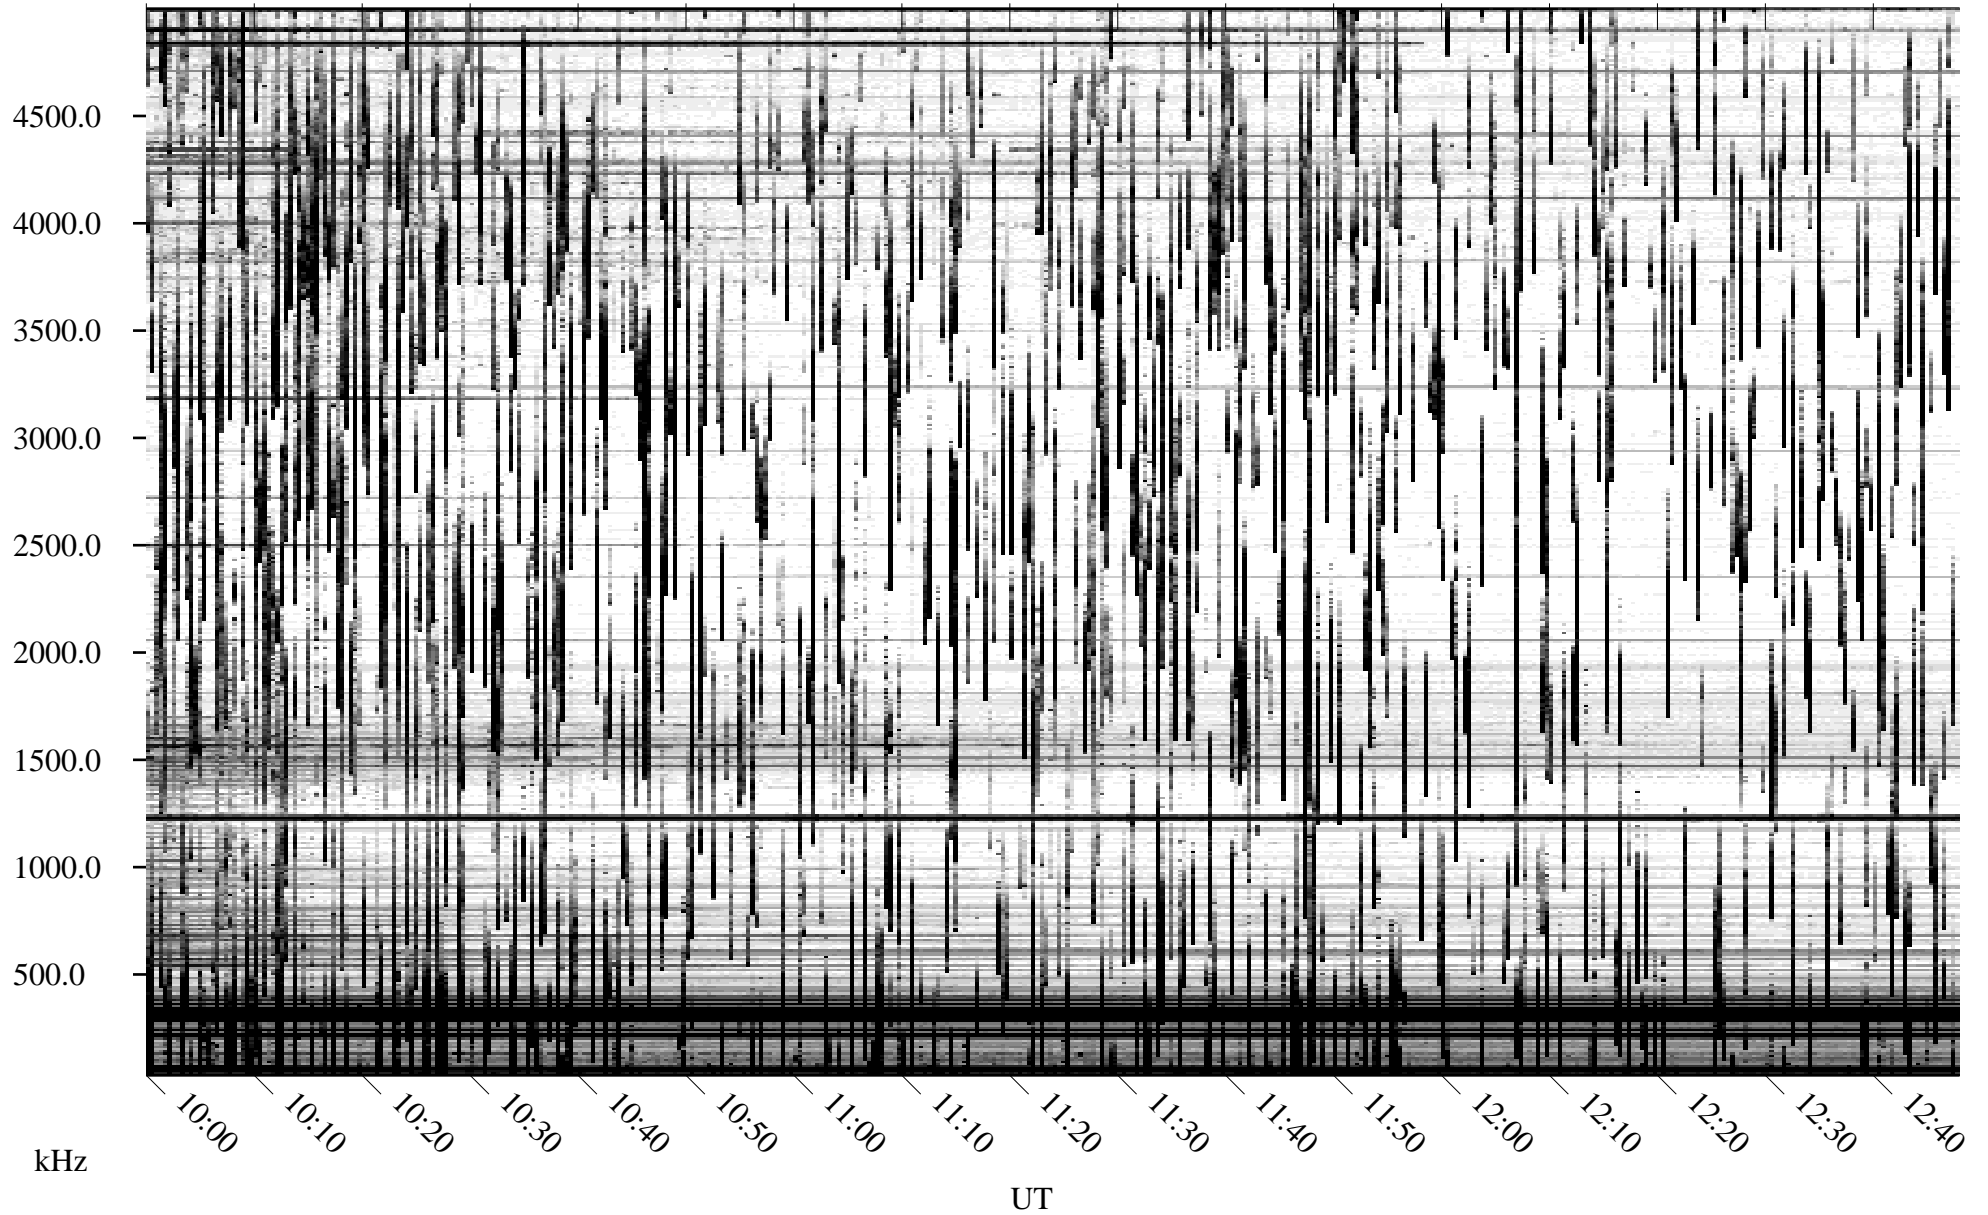

# 07/06/2010 Churchill, Manitoba

Linear Scale    Black = 161    White = 15

ch10186l.r00SUm max\_12

Page 4

# 07/06/2010 Churchill, Manitoba

Linear Scale    Black = 161    White = 15

ch10186l.r00SUm max\_12

Page 5

# 07/06/2010 Churchill, Manitoba

Linear Scale    Black = 161    White = 15

ch10186l.r00SUm max\_12

Page 6

# 07/06/2010 Churchill, Manitoba

Linear Scale    Black = 161    White = 15

ch10186l.r00SUm max\_12

Page 7