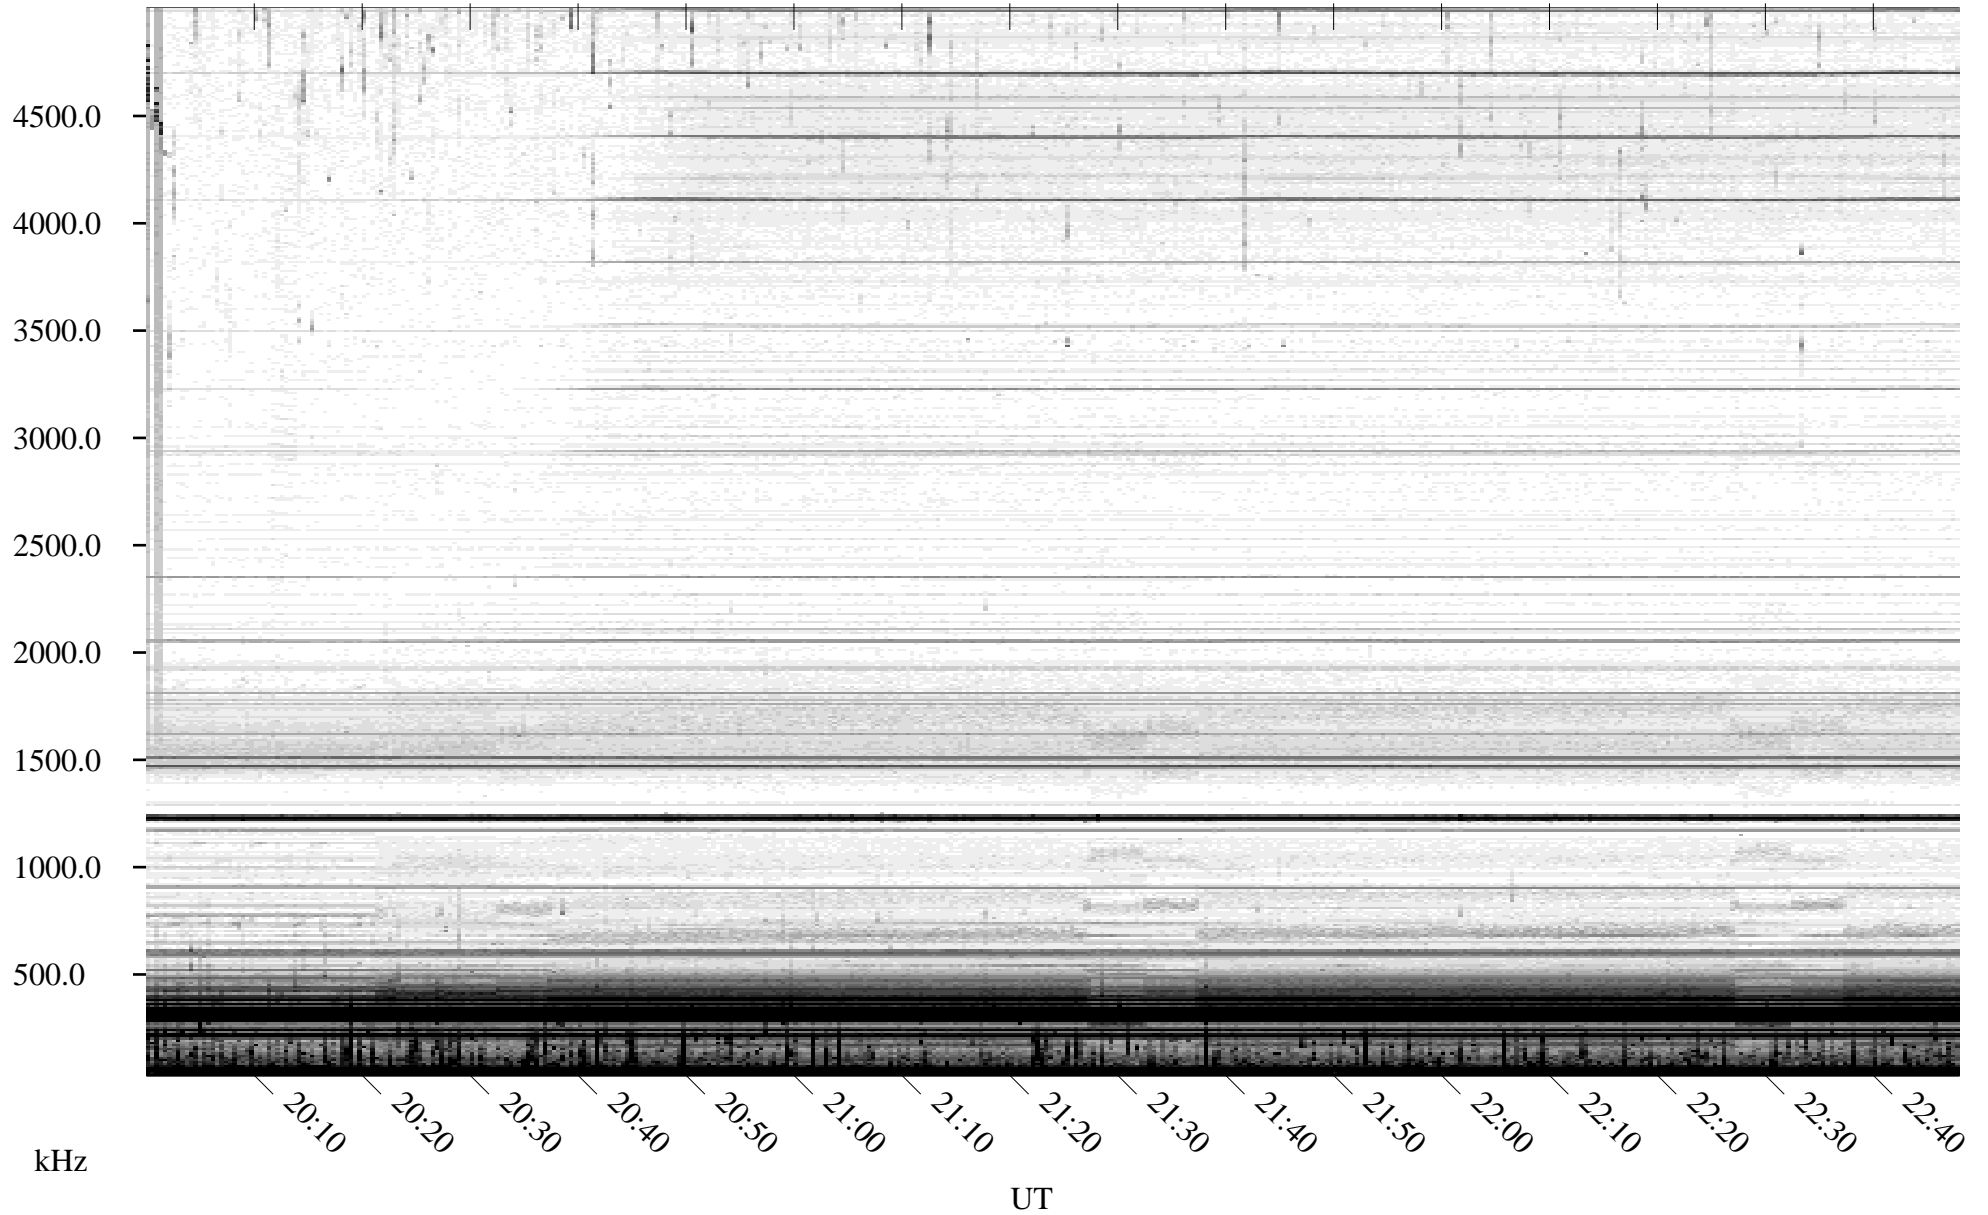

07/07/2010 Churchill, Manitoba

Linear Scale Black = 161 White = 15

ch10188l.r00SUm max_12

Page 1

07/07/2010 Churchill, Manitoba

Linear Scale Black = 161 White = 15

ch10188l.r00SUm max_12

Page 2

07/08/2010 Churchill, Manitoba

Linear Scale Black = 161 White = 15

ch10188l.r00SUm max_12

Page 3

07/08/2010 Churchill, Manitoba

Linear Scale Black = 161 White = 15

ch10188l.r00SUm max_12

Page 4

07/08/2010 Churchill, Manitoba

Linear Scale Black = 161 White = 15

ch10188l.r00SUm max_12

Page 5

07/08/2010 Churchill, Manitoba

Linear Scale Black = 161 White = 15

ch10188l.r00SUm max_12

Page 6

07/08/2010 Churchill, Manitoba

Linear Scale Black = 161 White = 15

ch10188l.r00SUm max_12

Page 7

07/08/2010 Churchill, Manitoba

Linear Scale Black = 161 White = 15

ch10188l.r00SUm max_12