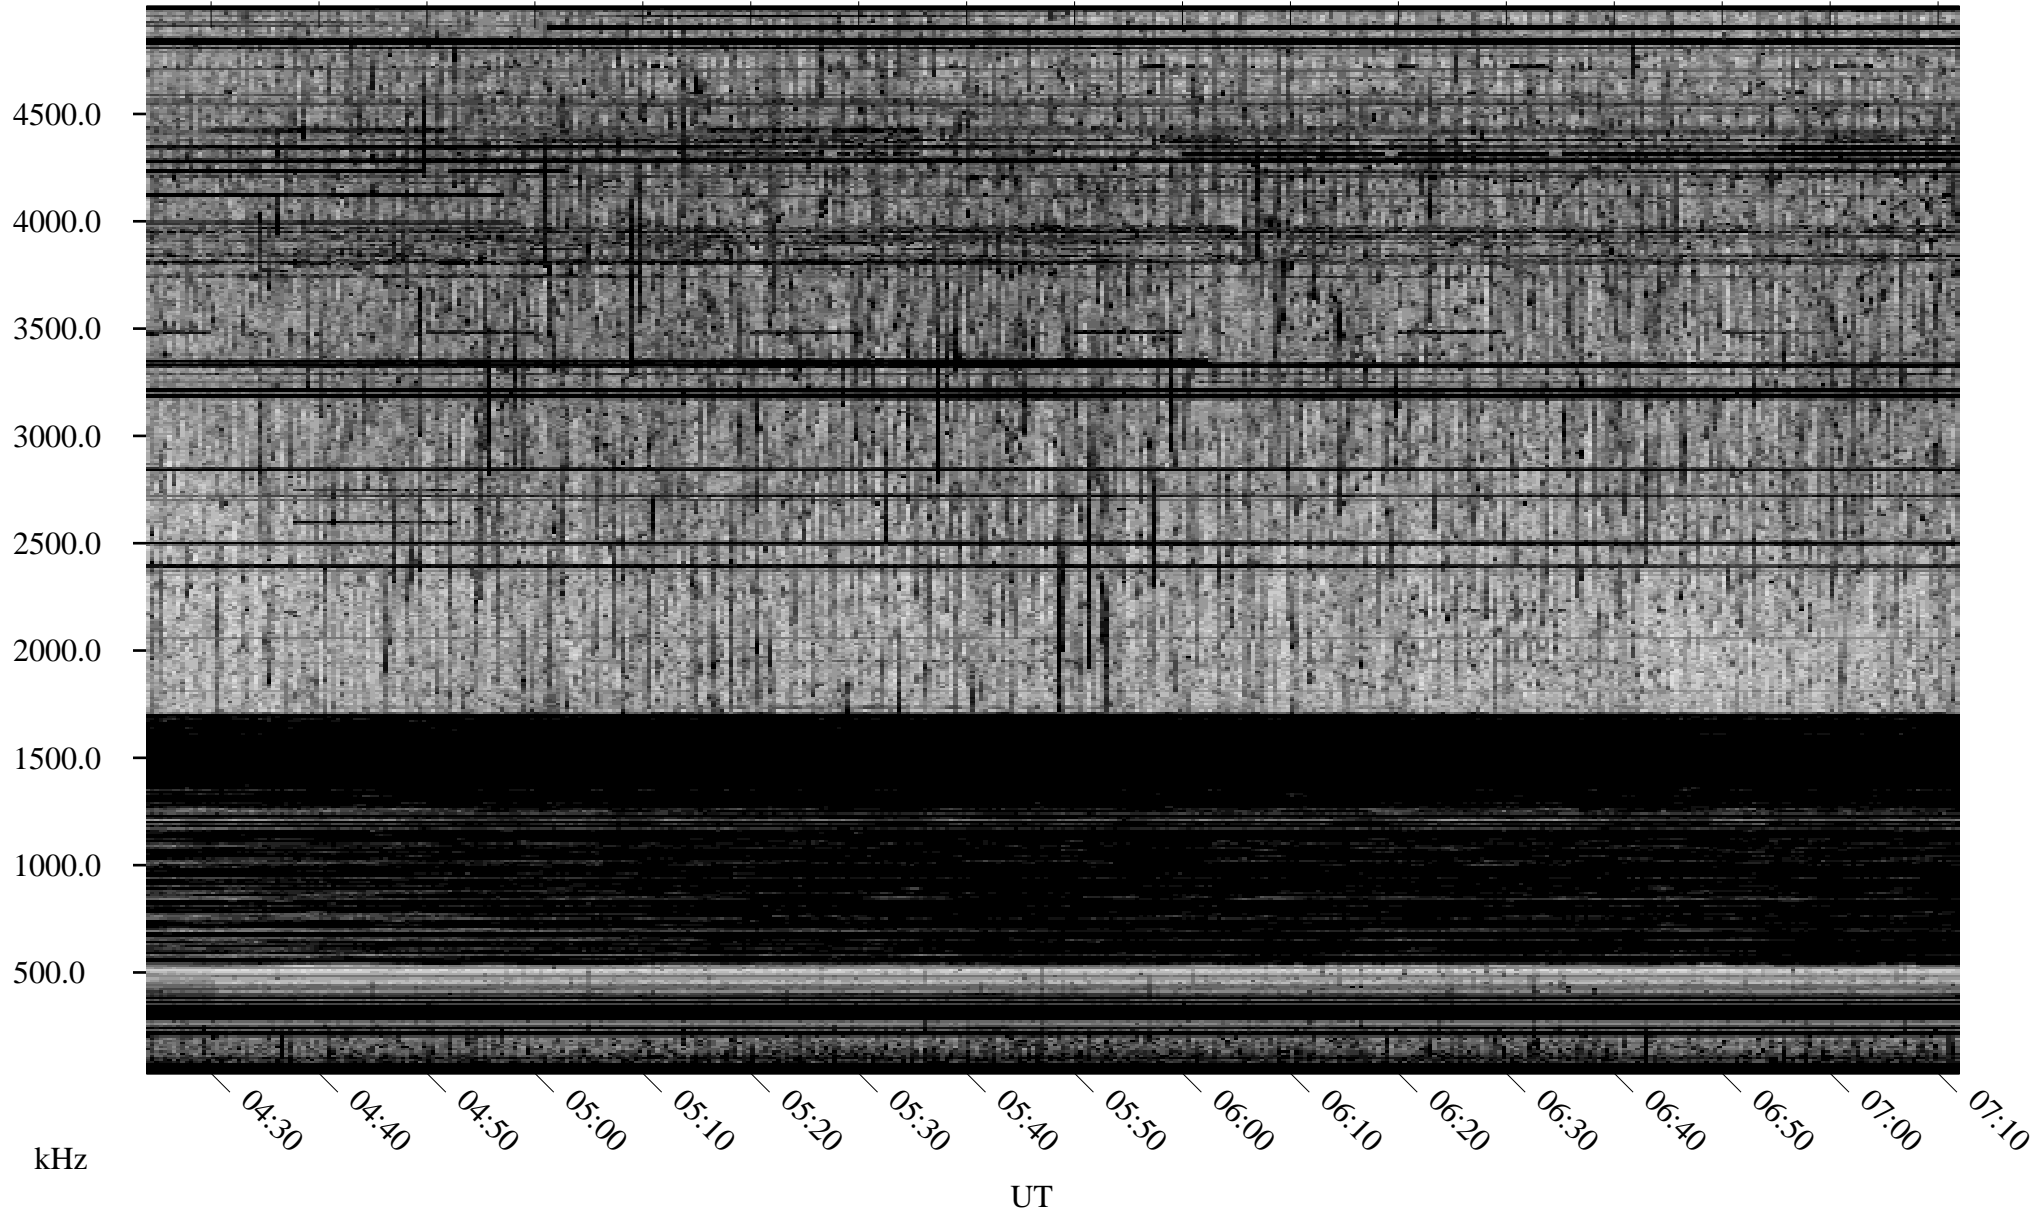

07/07/2010 Churchill, Manitoba

Linear Scale Black = 161 White = 15

ch10188l.r00SUm max_12

Page 1

07/07/2010 Churchill, Manitoba

Linear Scale Black = 161 White = 15

ch10188l.r00SUm max_12

Page 2

07/08/2010 Churchill, Manitoba

Linear Scale Black = 161 White = 15

ch10188l.r00SUm max_12

Page 3

07/08/2010 Churchill, Manitoba

Linear Scale Black = 161 White = 15

ch10188l.r00SUm max_12

Page 4

07/08/2010 Churchill, Manitoba

Linear Scale Black = 161 White = 15

ch10188l.r00SUm max_12

Page 5

07/08/2010 Churchill, Manitoba

Linear Scale Black = 161 White = 15

ch10188l.r00SUm max_12

Page 6

07/08/2010 Churchill, Manitoba

Linear Scale Black = 161 White = 15

ch10188l.r00SUm max_12

Page 7

07/08/2010 Churchill, Manitoba

Linear Scale Black = 161 White = 15

ch10188l.r00SUm max_12