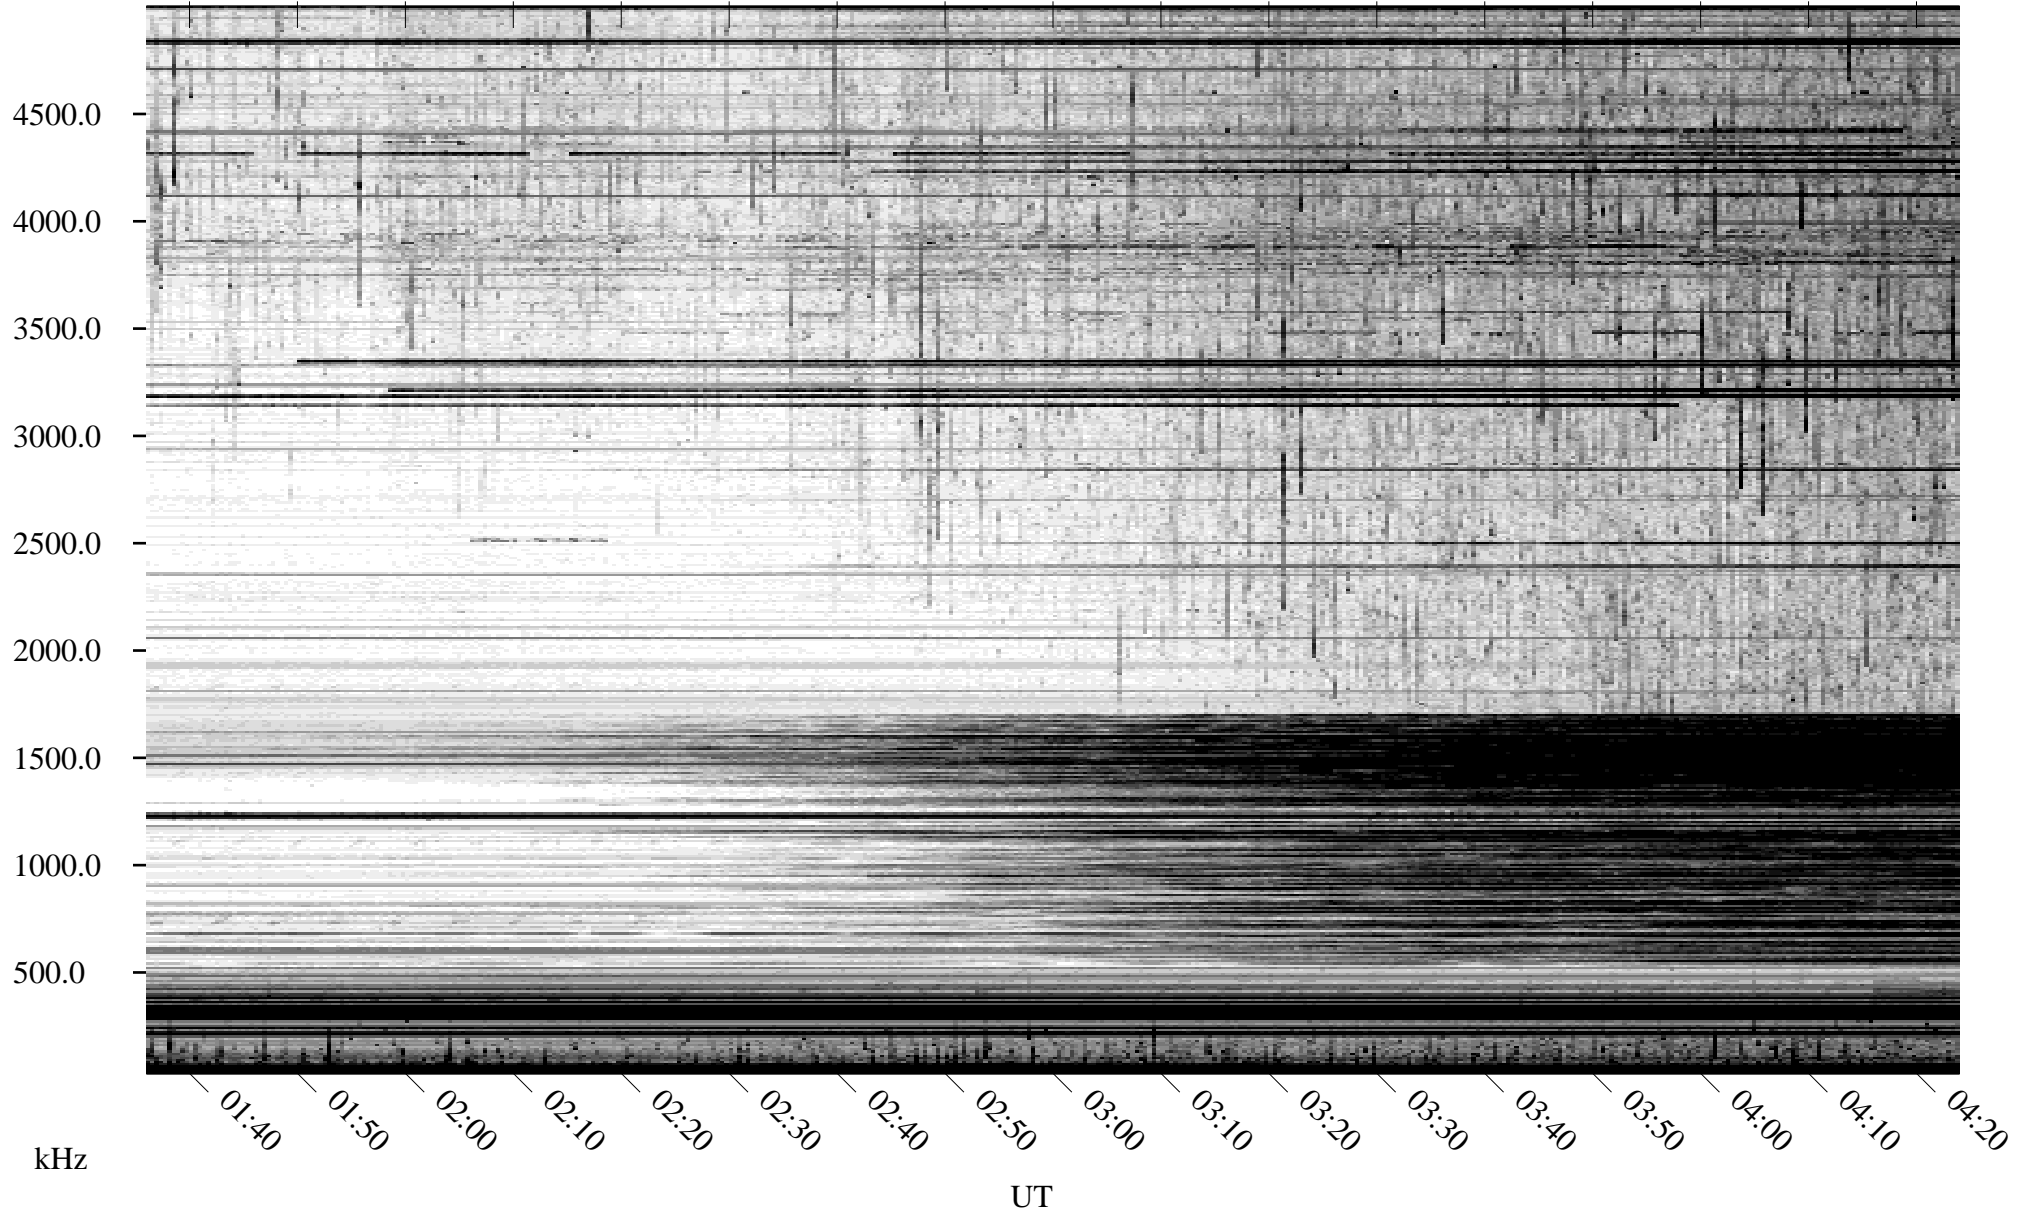

07/07/2010 Churchill, Manitoba

Linear Scale Black = 161 White = 15

ch10188l.r00SUm max_12

Page 1

07/07/2010 Churchill, Manitoba

Linear Scale Black = 161 White = 15

ch10188l.r00SUm max_12

Page 2

07/08/2010 Churchill, Manitoba

Linear Scale Black = 161 White = 15

ch10188l.r00SUm max_12

Page 3

07/08/2010 Churchill, Manitoba

Linear Scale Black = 161 White = 15

ch10188l.r00SUm max_12

Page 4

07/08/2010 Churchill, Manitoba

Linear Scale Black = 161 White = 15

ch10188l.r00SUm max_12

Page 5

07/08/2010 Churchill, Manitoba

Linear Scale Black = 161 White = 15

ch10188l.r00SUm max_12

Page 6

07/08/2010 Churchill, Manitoba

Linear Scale Black = 161 White = 15

ch10188l.r00SUm max_12

Page 7

07/08/2010 Churchill, Manitoba

Linear Scale Black = 161 White = 15

ch10188l.r00SUm max_12