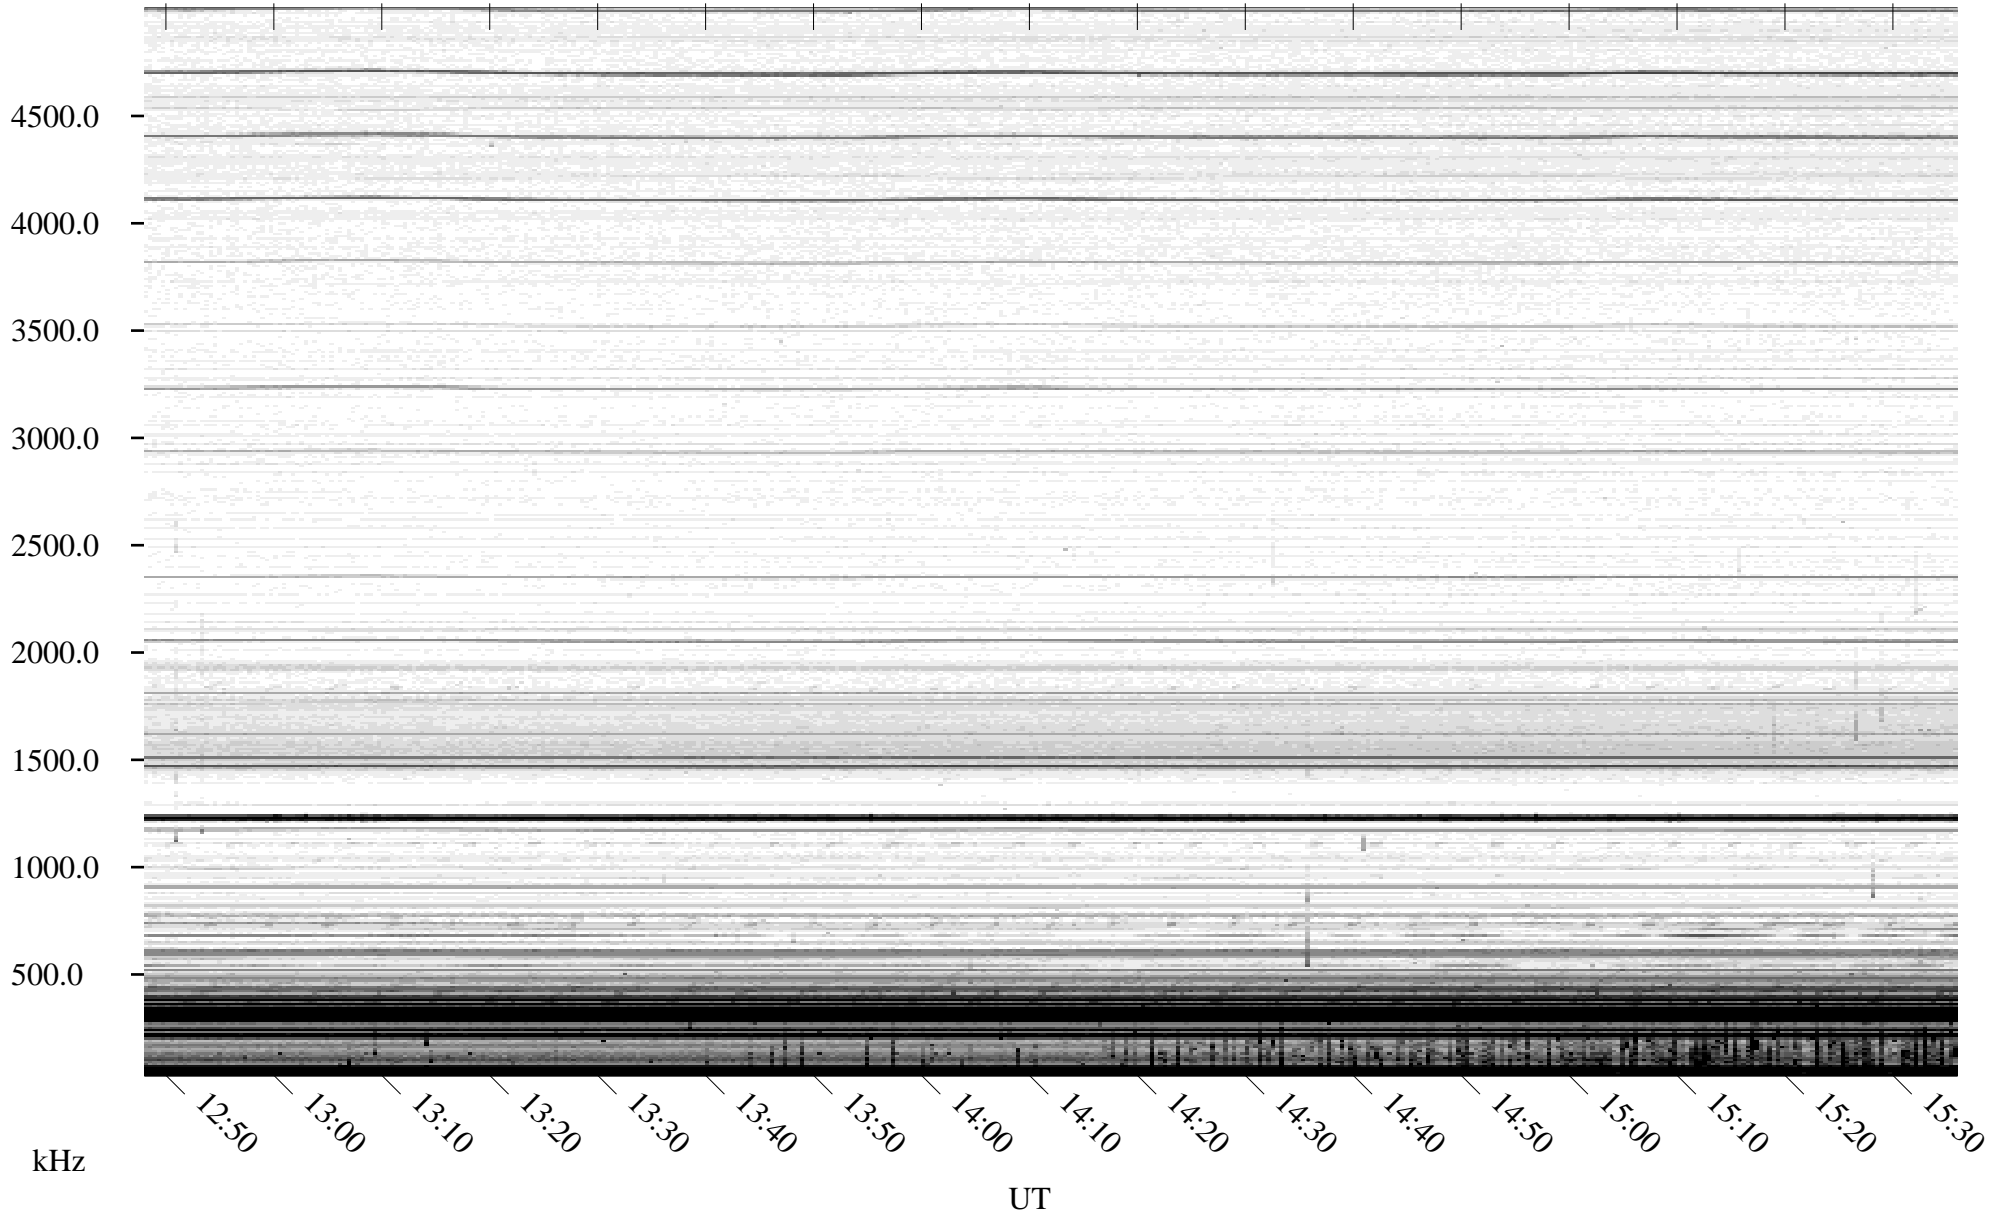

07/07/2010 Churchill, Manitoba

Linear Scale Black = 161 White = 15

ch10188l.r00SUm max_12

Page 1

07/07/2010 Churchill, Manitoba

Linear Scale Black = 161 White = 15

ch10188l.r00SUm max_12

Page 2

07/08/2010 Churchill, Manitoba

Linear Scale Black = 161 White = 15

ch10188l.r00SUm max_12

Page 3

07/08/2010 Churchill, Manitoba

Linear Scale Black = 161 White = 15

ch10188l.r00SUm max_12

Page 4

07/08/2010 Churchill, Manitoba

Linear Scale Black = 161 White = 15

ch10188l.r00SUm max_12

Page 5

07/08/2010 Churchill, Manitoba

Linear Scale Black = 161 White = 15

ch10188l.r00SUm max_12

Page 6

07/08/2010 Churchill, Manitoba

Linear Scale Black = 161 White = 15

ch10188l.r00SUm max_12

Page 7

07/08/2010 Churchill, Manitoba

Linear Scale Black = 161 White = 15

ch10188l.r00SUm max_12