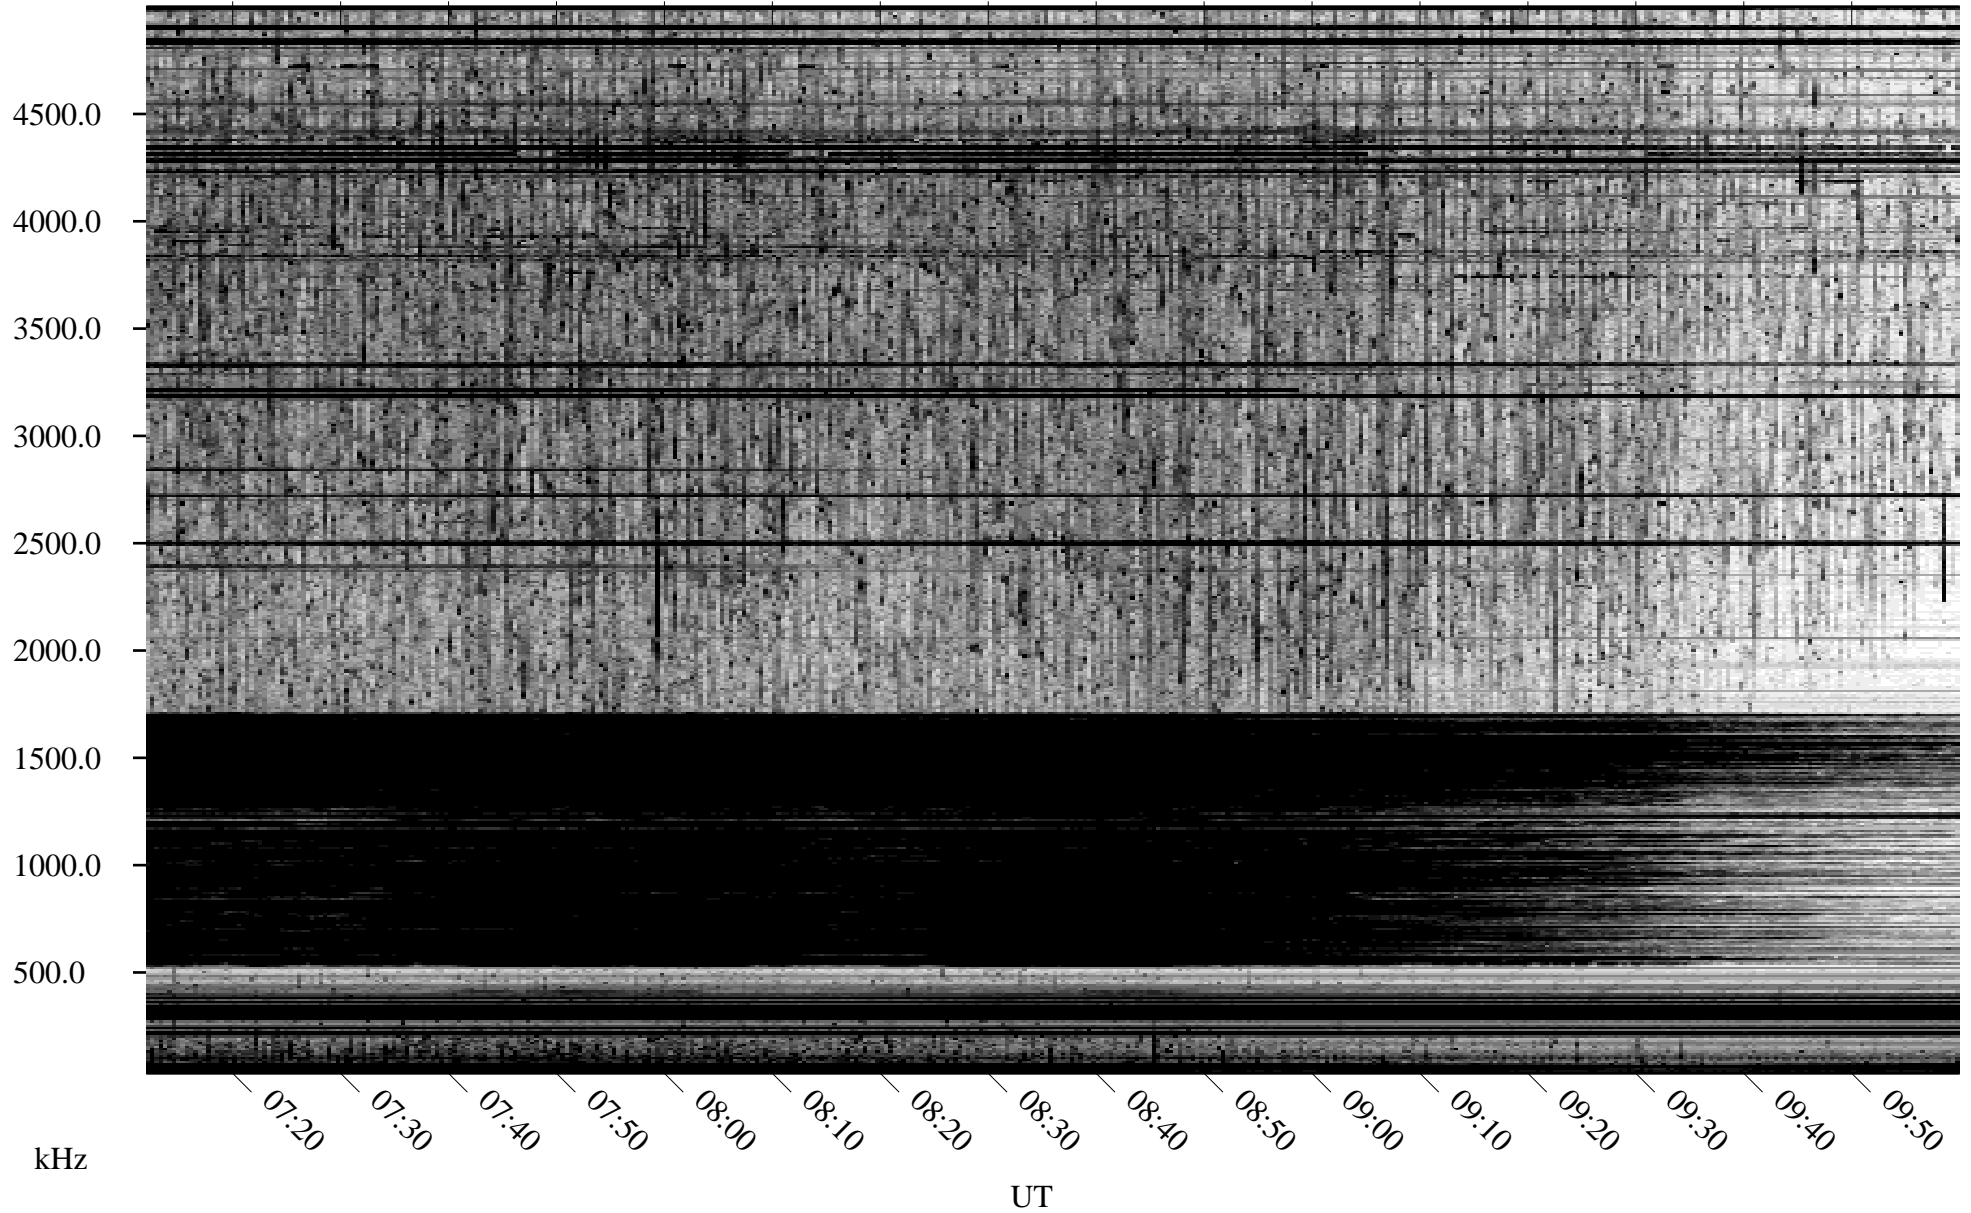

07/07/2010 Churchill, Manitoba

Linear Scale Black = 161 White = 15

ch10188l.r00SUm max_12

Page 1

07/07/2010 Churchill, Manitoba

Linear Scale Black = 161 White = 15

ch10188l.r00SUm max_12

Page 2

07/08/2010 Churchill, Manitoba

Linear Scale Black = 161 White = 15

ch10188l.r00SUm max_12

Page 3

07/08/2010 Churchill, Manitoba

Linear Scale Black = 161 White = 15

ch10188l.r00SUm max_12

Page 4

07/08/2010 Churchill, Manitoba

Linear Scale Black = 161 White = 15

ch10188l.r00SUm max_12

Page 5

07/08/2010 Churchill, Manitoba

Linear Scale Black = 161 White = 15

ch10188l.r00SUm max_12

Page 6

07/08/2010 Churchill, Manitoba

Linear Scale Black = 161 White = 15

ch10188l.r00SUm max_12

Page 7

07/08/2010 Churchill, Manitoba

Linear Scale Black = 161 White = 15

ch10188l.r00SUm max_12