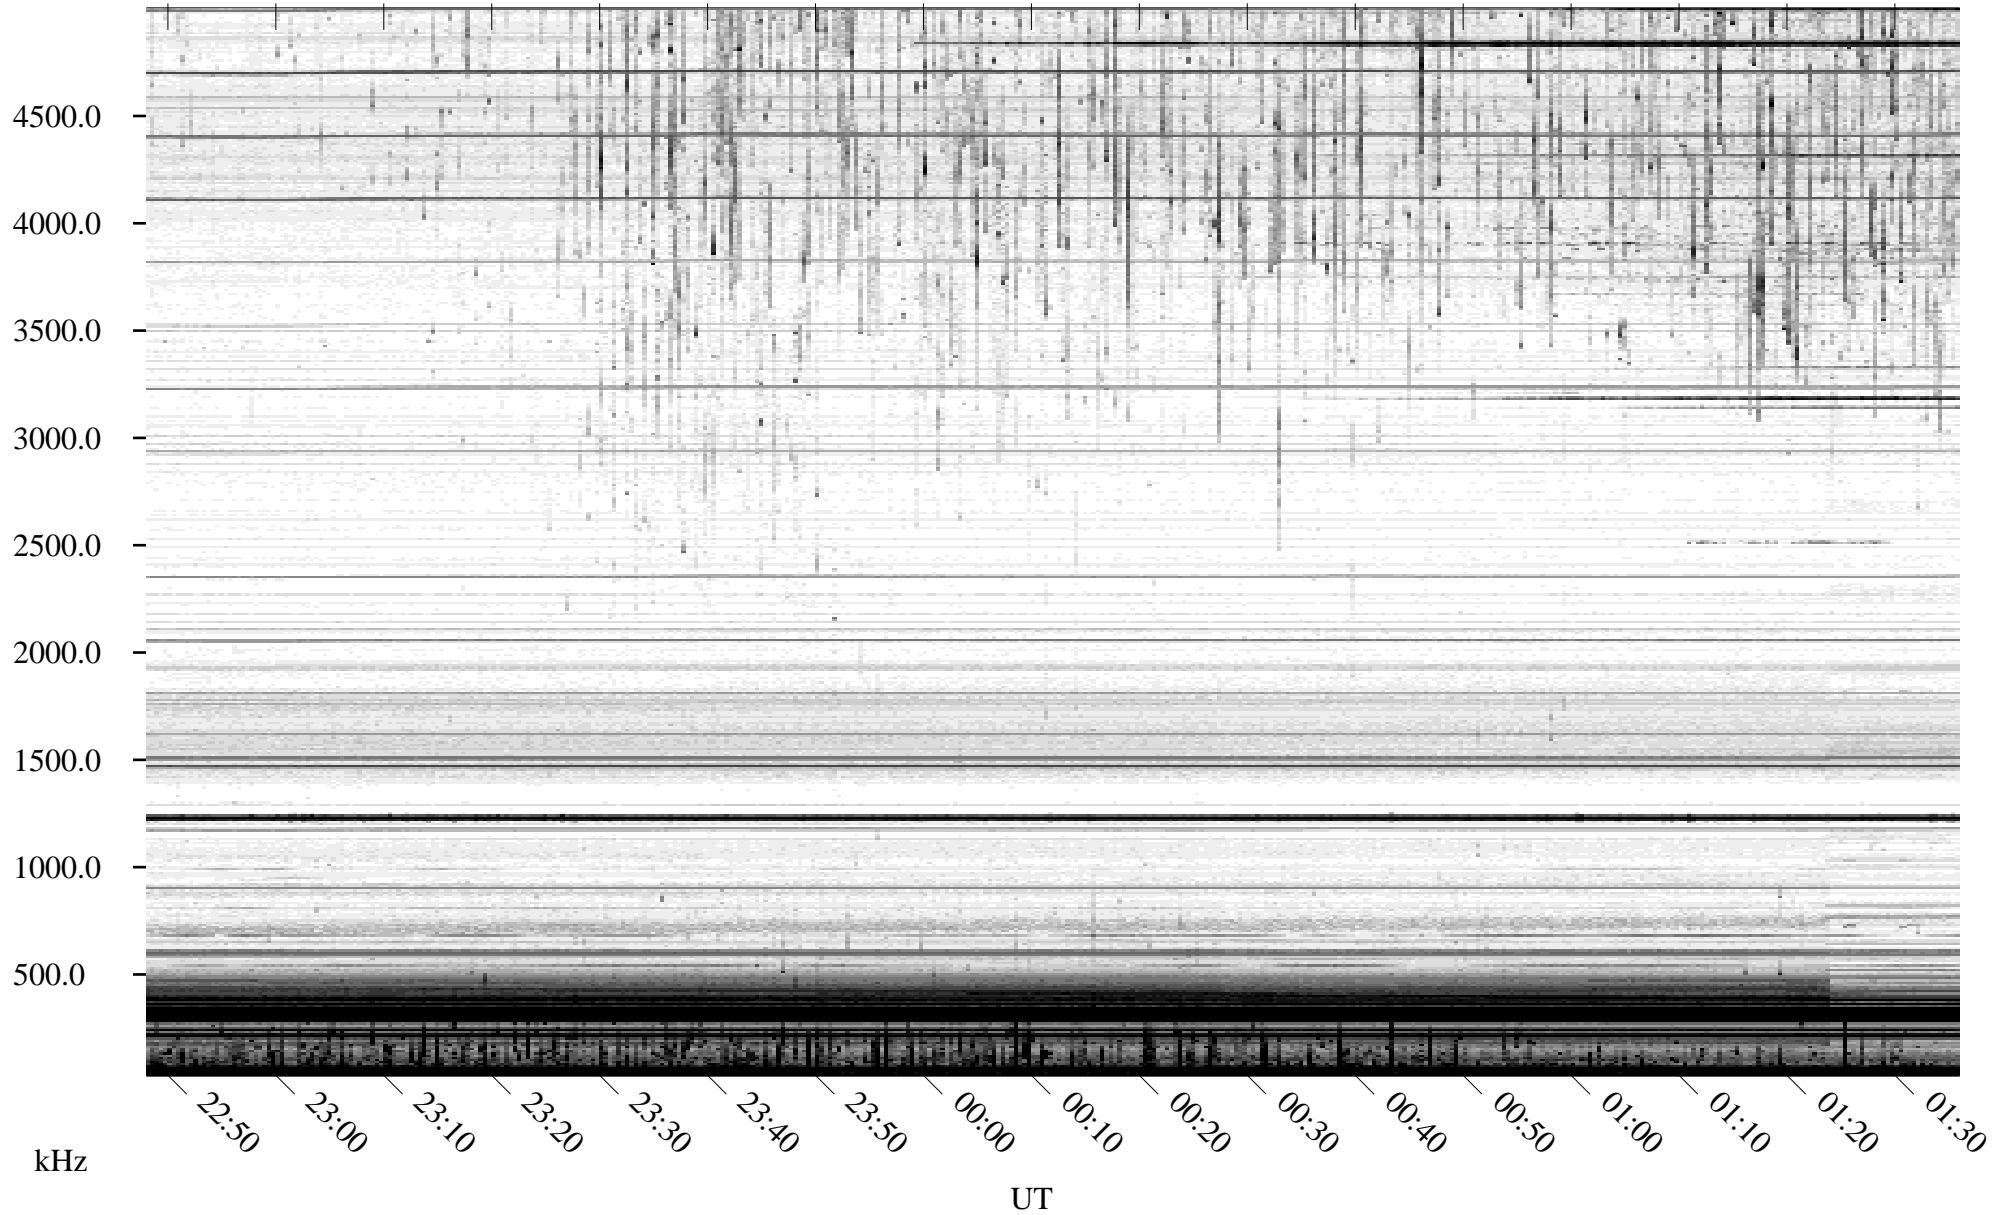

07/07/2010 Churchill, Manitoba

Linear Scale Black = 161 White = 15

ch10188l.r00SUm max_12

Page 1

07/07/2010 Churchill, Manitoba

Linear Scale Black = 161 White = 15

ch10188l.r00SUm max_12

Page 2

07/08/2010 Churchill, Manitoba

Linear Scale Black = 161 White = 15

ch10188l.r00SUm max_12

Page 3

07/08/2010 Churchill, Manitoba

Linear Scale Black = 161 White = 15

ch10188l.r00SUm max_12

Page 4

07/08/2010 Churchill, Manitoba

Linear Scale Black = 161 White = 15

ch10188l.r00SUm max_12

Page 5

07/08/2010 Churchill, Manitoba

Linear Scale Black = 161 White = 15

ch10188l.r00SUm max_12

Page 6

07/08/2010 Churchill, Manitoba

Linear Scale Black = 161 White = 15

ch10188l.r00SUm max_12

Page 7

07/08/2010 Churchill, Manitoba

Linear Scale Black = 161 White = 15

ch10188l.r00SUm max_12