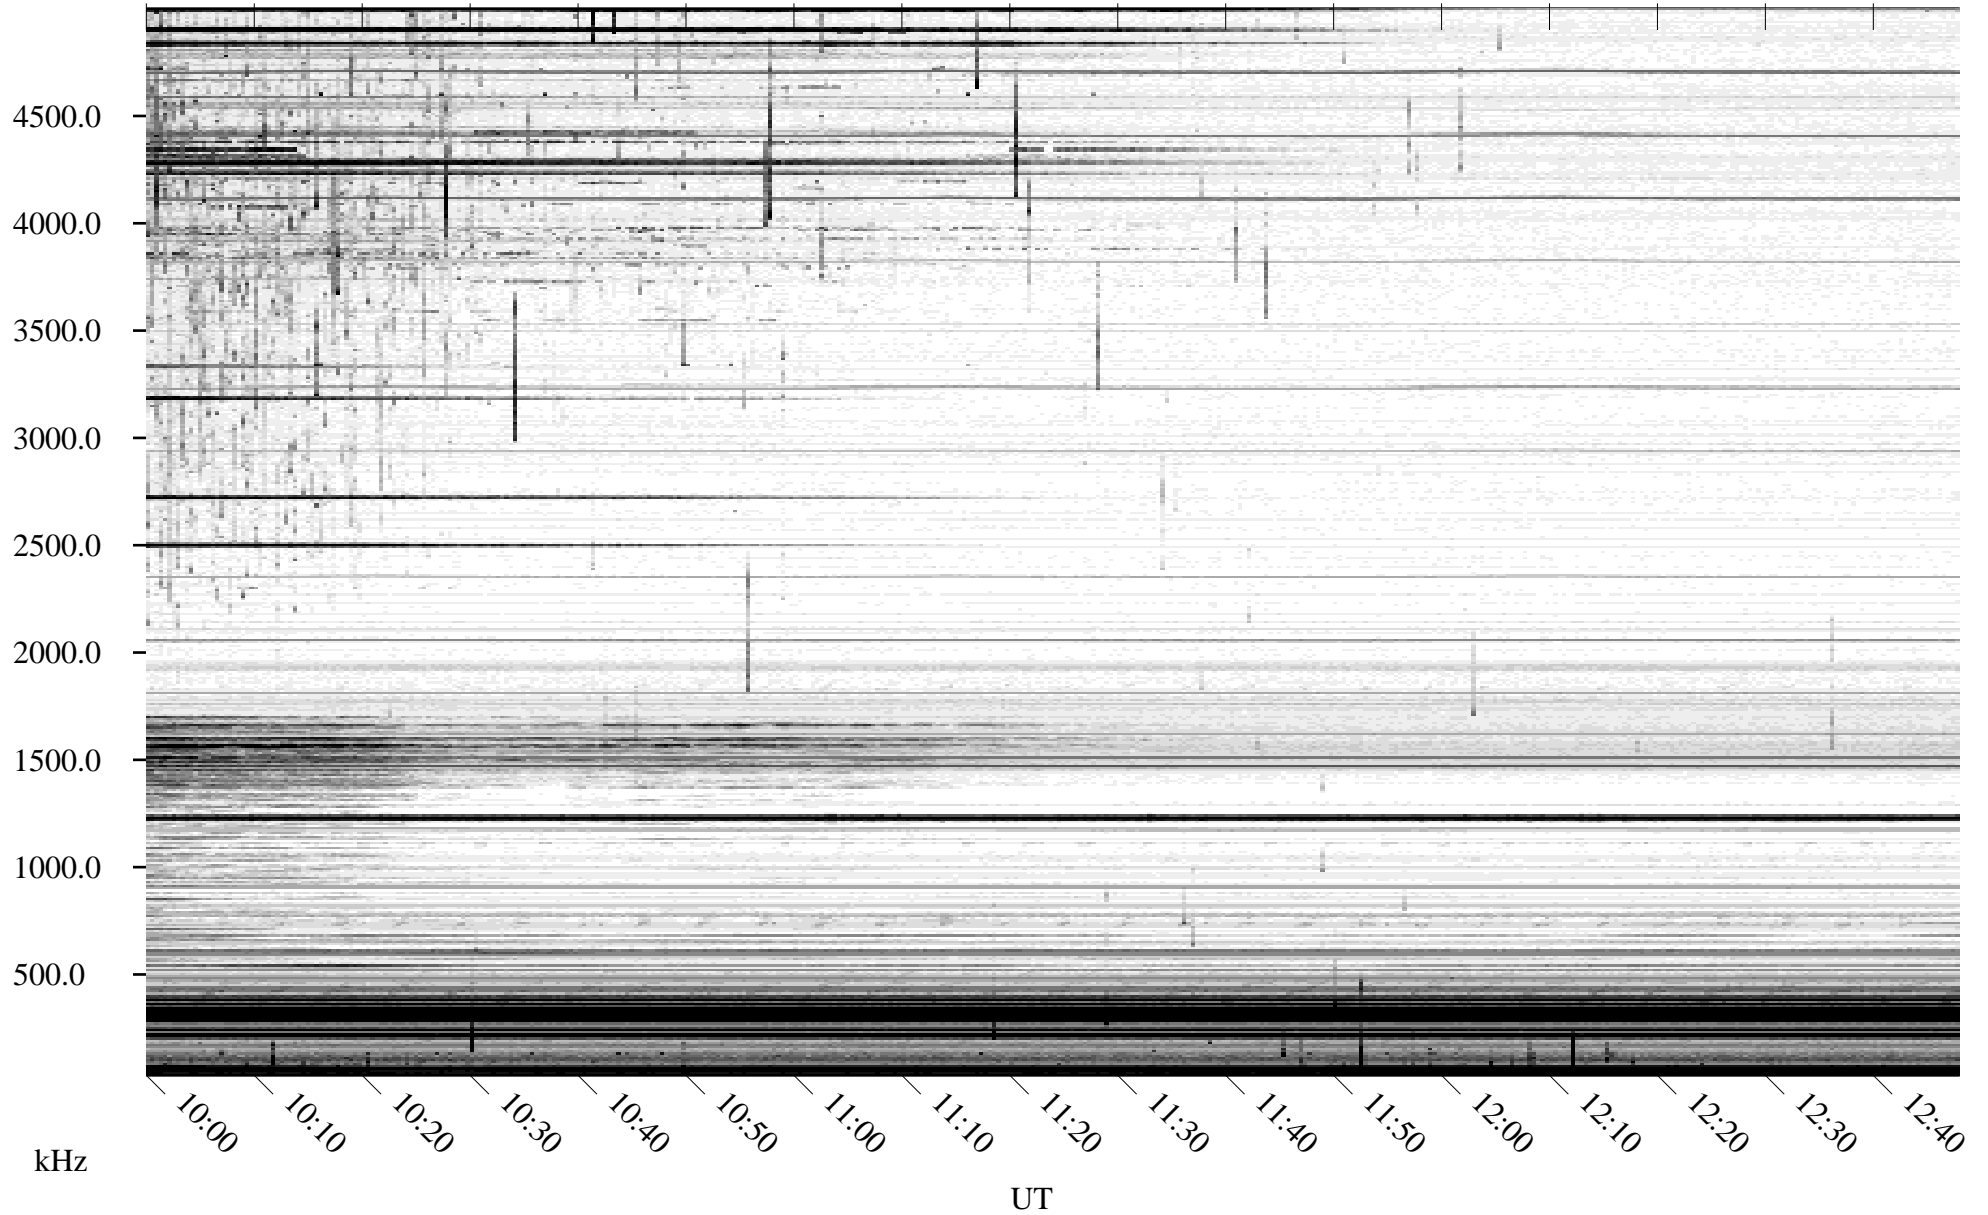

07/07/2010 Churchill, Manitoba

Linear Scale Black = 161 White = 15

ch10188l.r00SUm max_12

Page 1

07/07/2010 Churchill, Manitoba

Linear Scale Black = 161 White = 15

ch10188l.r00SUm max_12

Page 2

07/08/2010 Churchill, Manitoba

Linear Scale Black = 161 White = 15

ch10188l.r00SUm max_12

Page 3

07/08/2010 Churchill, Manitoba

Linear Scale Black = 161 White = 15

ch10188l.r00SUm max_12

Page 4

07/08/2010 Churchill, Manitoba

Linear Scale Black = 161 White = 15

ch10188l.r00SUm max_12

Page 5

07/08/2010 Churchill, Manitoba

Linear Scale Black = 161 White = 15

ch10188l.r00SUm max_12

Page 6

07/08/2010 Churchill, Manitoba

Linear Scale Black = 161 White = 15

ch10188l.r00SUm max_12

Page 7

07/08/2010 Churchill, Manitoba

Linear Scale Black = 161 White = 15

ch10188l.r00SUm max_12