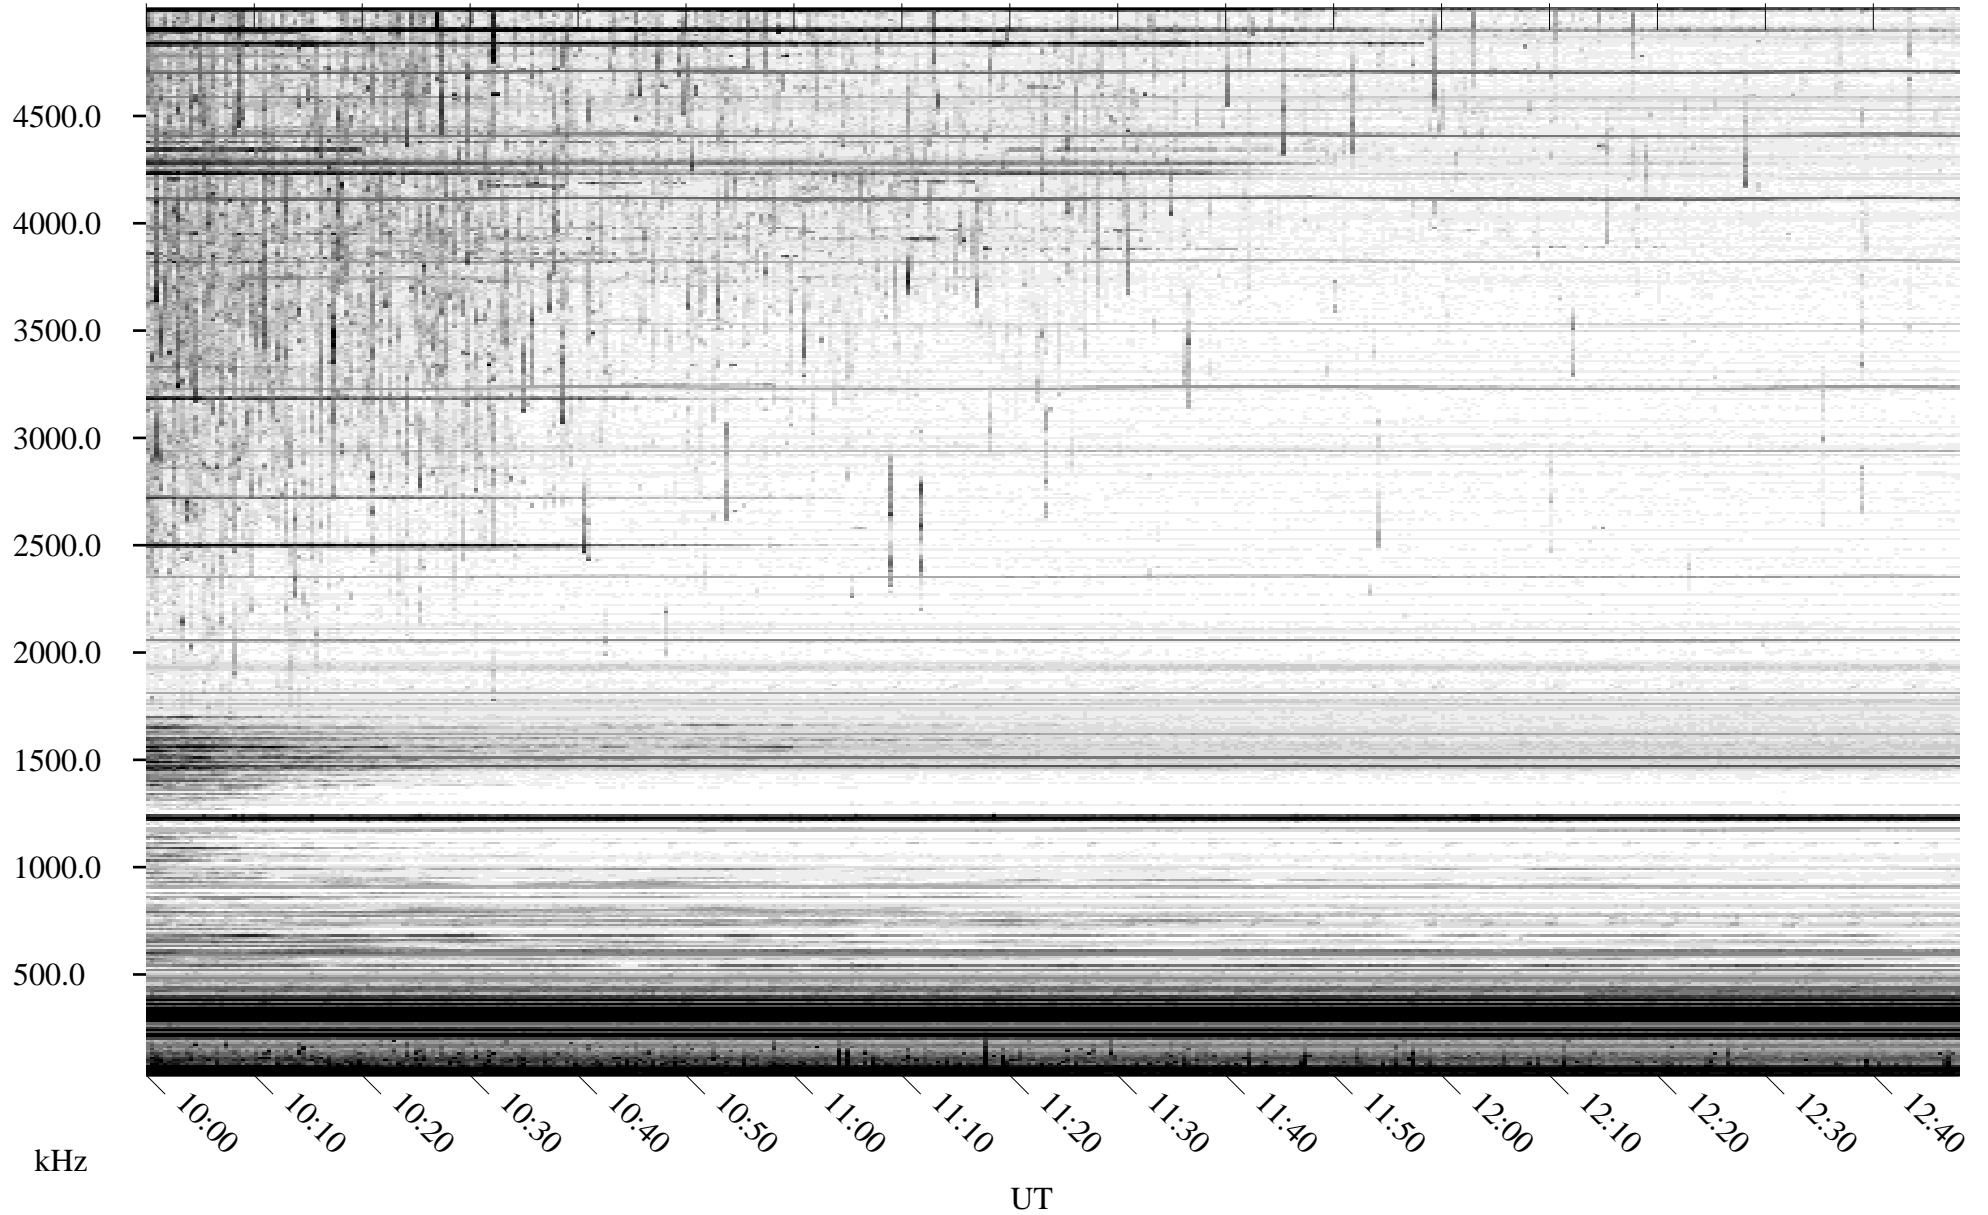

07/11/2010 Churchill, Manitoba

Linear Scale Black = 161 White = 15

ch10192l.r00SUm max_12

Page 1

07/11/2010 Churchill, Manitoba

Linear Scale Black = 161 White = 15

ch10192l.r00SUm max_12

Page 2

07/12/2010 Churchill, Manitoba

Linear Scale Black = 161 White = 15

ch10192l.r00SUm max_12

Page 3

07/12/2010 Churchill, Manitoba

Linear Scale Black = 161 White = 15

ch10192l.r00SUm max_12

Page 4

07/12/2010 Churchill, Manitoba

Linear Scale Black = 161 White = 15

ch10192l.r00SUm max_12

Page 5

07/12/2010 Churchill, Manitoba

Linear Scale Black = 161 White = 15

ch10192l.r00SUm max_12

Page 6

07/12/2010 Churchill, Manitoba

Linear Scale Black = 161 White = 15

ch10192l.r00SUm max_12

Page 7

07/12/2010 Churchill, Manitoba

Linear Scale Black = 161 White = 15

ch10192l.r00SUm max_12

Page 8