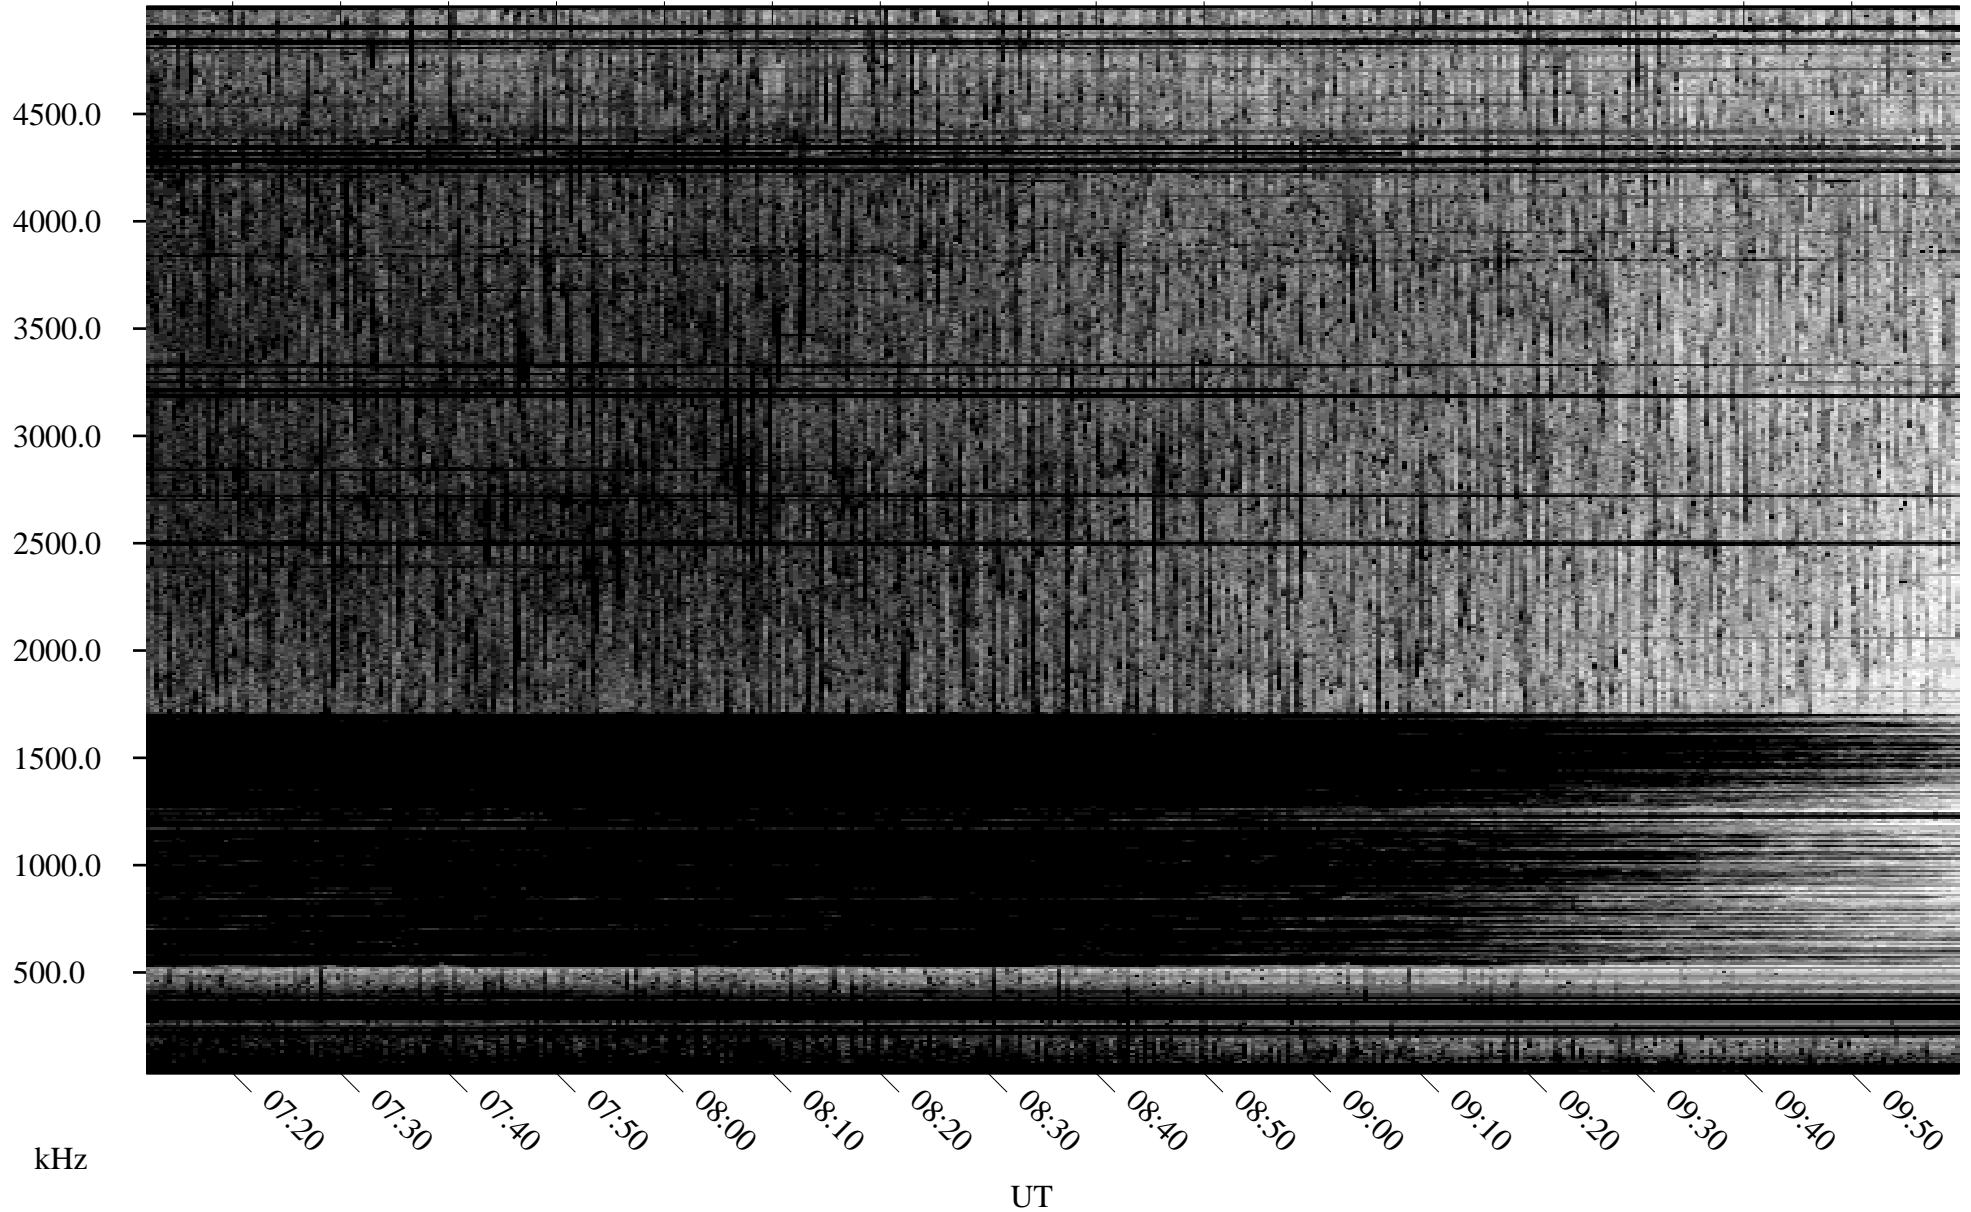

07/11/2010 Churchill, Manitoba

Linear Scale Black = 161 White = 15

ch10192l.r00SUm max_12

Page 1

07/11/2010 Churchill, Manitoba

Linear Scale Black = 161 White = 15

ch10192l.r00SUm max_12

Page 2

07/12/2010 Churchill, Manitoba

Linear Scale Black = 161 White = 15

ch10192l.r00SUm max_12

Page 3

07/12/2010 Churchill, Manitoba

Linear Scale Black = 161 White = 15

ch10192l.r00SUm max_12

Page 4

07/12/2010 Churchill, Manitoba

Linear Scale Black = 161 White = 15

ch10192l.r00SUm max_12

Page 5

07/12/2010 Churchill, Manitoba

Linear Scale Black = 161 White = 15

ch10192l.r00SUm max_12

Page 6

07/12/2010 Churchill, Manitoba

Linear Scale Black = 161 White = 15

ch10192l.r00SUm max_12

Page 7

07/12/2010 Churchill, Manitoba

Linear Scale Black = 161 White = 15

ch10192l.r00SUm max_12

Page 8