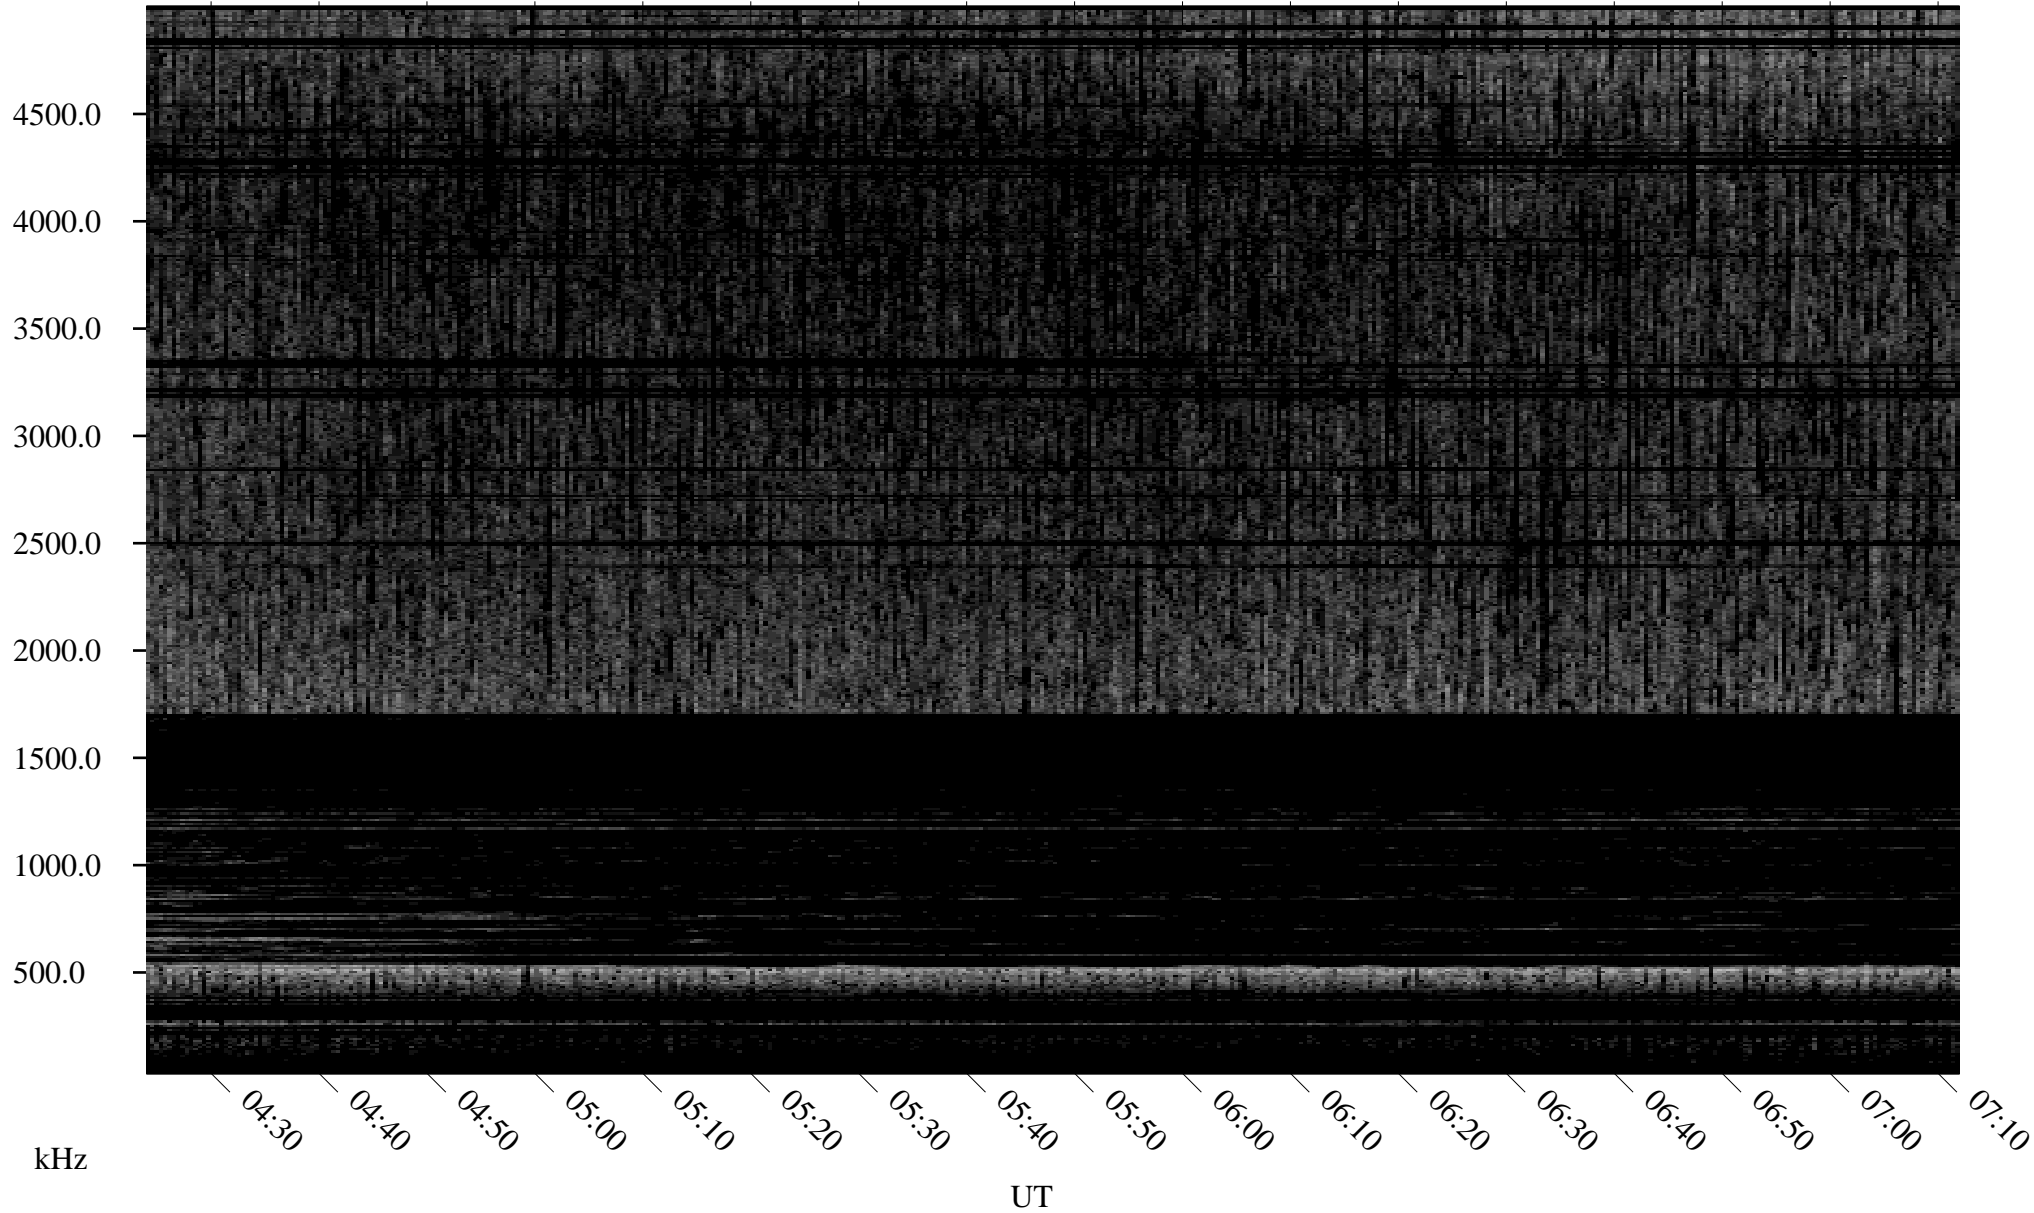

07/11/2010 Churchill, Manitoba

Linear Scale Black = 161 White = 15

ch10192l.r00SUm max_12

Page 1

07/11/2010 Churchill, Manitoba

Linear Scale Black = 161 White = 15

ch10192l.r00SUm max_12

Page 2

07/12/2010 Churchill, Manitoba

Linear Scale Black = 161 White = 15

ch10192l.r00SUm max_12

Page 3

07/12/2010 Churchill, Manitoba

Linear Scale Black = 161 White = 15

ch10192l.r00SUm max_12

Page 4

07/12/2010 Churchill, Manitoba

Linear Scale Black = 161 White = 15

ch10192l.r00SUm max_12

Page 5

07/12/2010 Churchill, Manitoba

Linear Scale Black = 161 White = 15

ch10192l.r00SUm max_12

Page 6

07/12/2010 Churchill, Manitoba

Linear Scale Black = 161 White = 15

ch10192l.r00SUm max_12

Page 7

07/12/2010 Churchill, Manitoba

Linear Scale Black = 161 White = 15

ch10192l.r00SUm max_12

Page 8