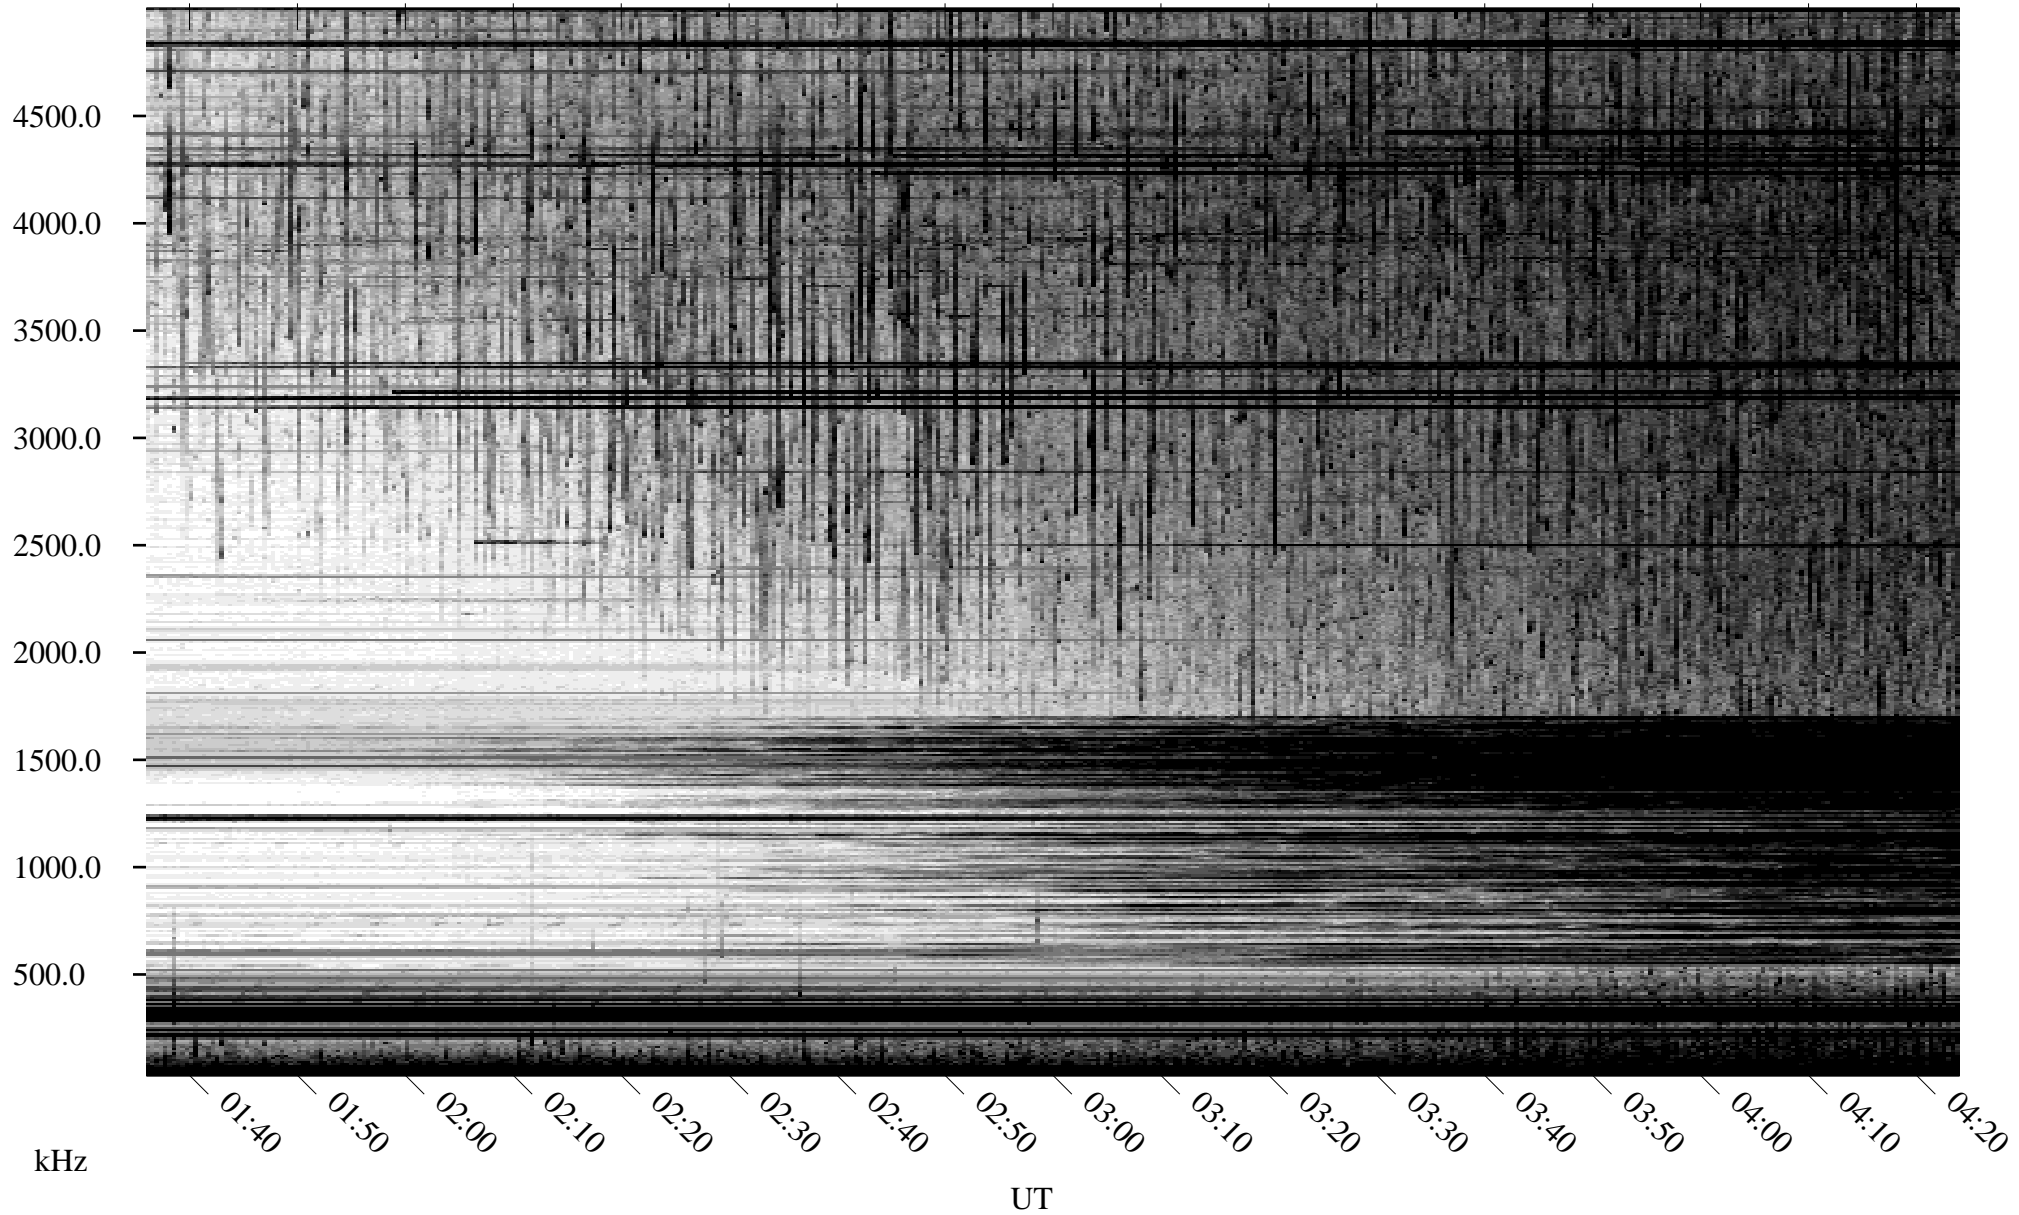

07/11/2010 Churchill, Manitoba

Linear Scale Black = 161 White = 15

ch10192l.r00SUm max_12

Page 1

07/11/2010 Churchill, Manitoba

Linear Scale Black = 161 White = 15

ch10192l.r00SUm max_12

Page 2

07/12/2010 Churchill, Manitoba

Linear Scale Black = 161 White = 15

ch10192l.r00SUm max_12

Page 3

07/12/2010 Churchill, Manitoba

Linear Scale Black = 161 White = 15

ch10192l.r00SUm max_12

Page 4

07/12/2010 Churchill, Manitoba

Linear Scale Black = 161 White = 15

ch10192l.r00SUm max_12

Page 5

07/12/2010 Churchill, Manitoba

Linear Scale Black = 161 White = 15

ch10192l.r00SUm max_12

Page 6

07/12/2010 Churchill, Manitoba

Linear Scale Black = 161 White = 15

ch10192l.r00SUm max_12

Page 7

07/12/2010 Churchill, Manitoba

Linear Scale Black = 161 White = 15

ch10192l.r00SUm max_12

Page 8