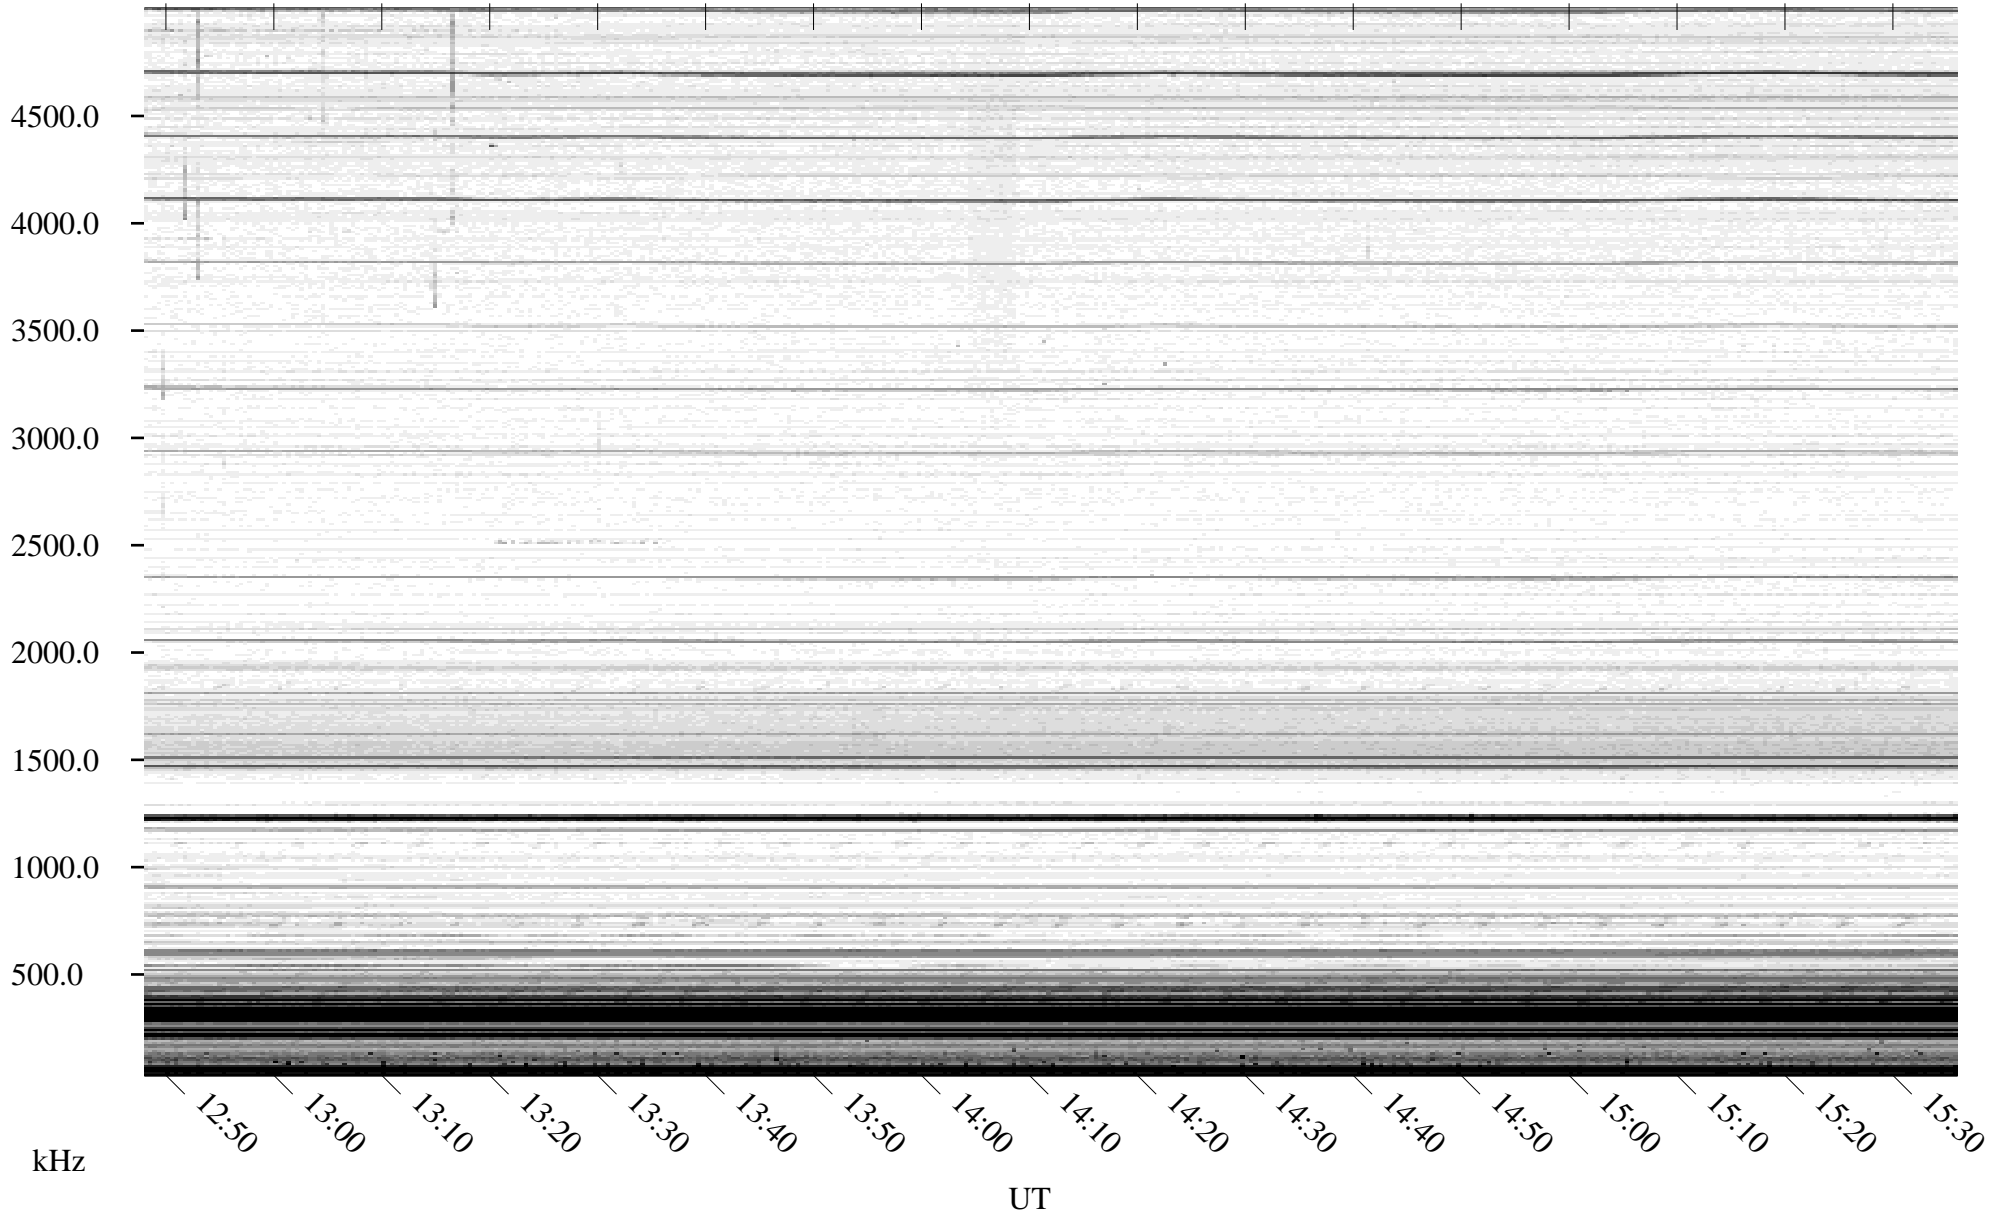

07/11/2010 Churchill, Manitoba

Linear Scale Black = 161 White = 15

ch10192l.r00SUm max_12

Page 1

07/11/2010 Churchill, Manitoba

Linear Scale Black = 161 White = 15

ch10192l.r00SUm max_12

Page 2

07/12/2010 Churchill, Manitoba

Linear Scale Black = 161 White = 15

ch10192l.r00SUm max_12

Page 3

07/12/2010 Churchill, Manitoba

Linear Scale Black = 161 White = 15

ch10192l.r00SUm max_12

Page 4

07/12/2010 Churchill, Manitoba

Linear Scale Black = 161 White = 15

ch10192l.r00SUm max_12

Page 5

07/12/2010 Churchill, Manitoba

Linear Scale Black = 161 White = 15

ch10192l.r00SUm max_12

Page 6

07/12/2010 Churchill, Manitoba

Linear Scale Black = 161 White = 15

ch10192l.r00SUm max_12

Page 7

07/12/2010 Churchill, Manitoba

Linear Scale Black = 161 White = 15

ch10192l.r00SUm max_12

Page 8