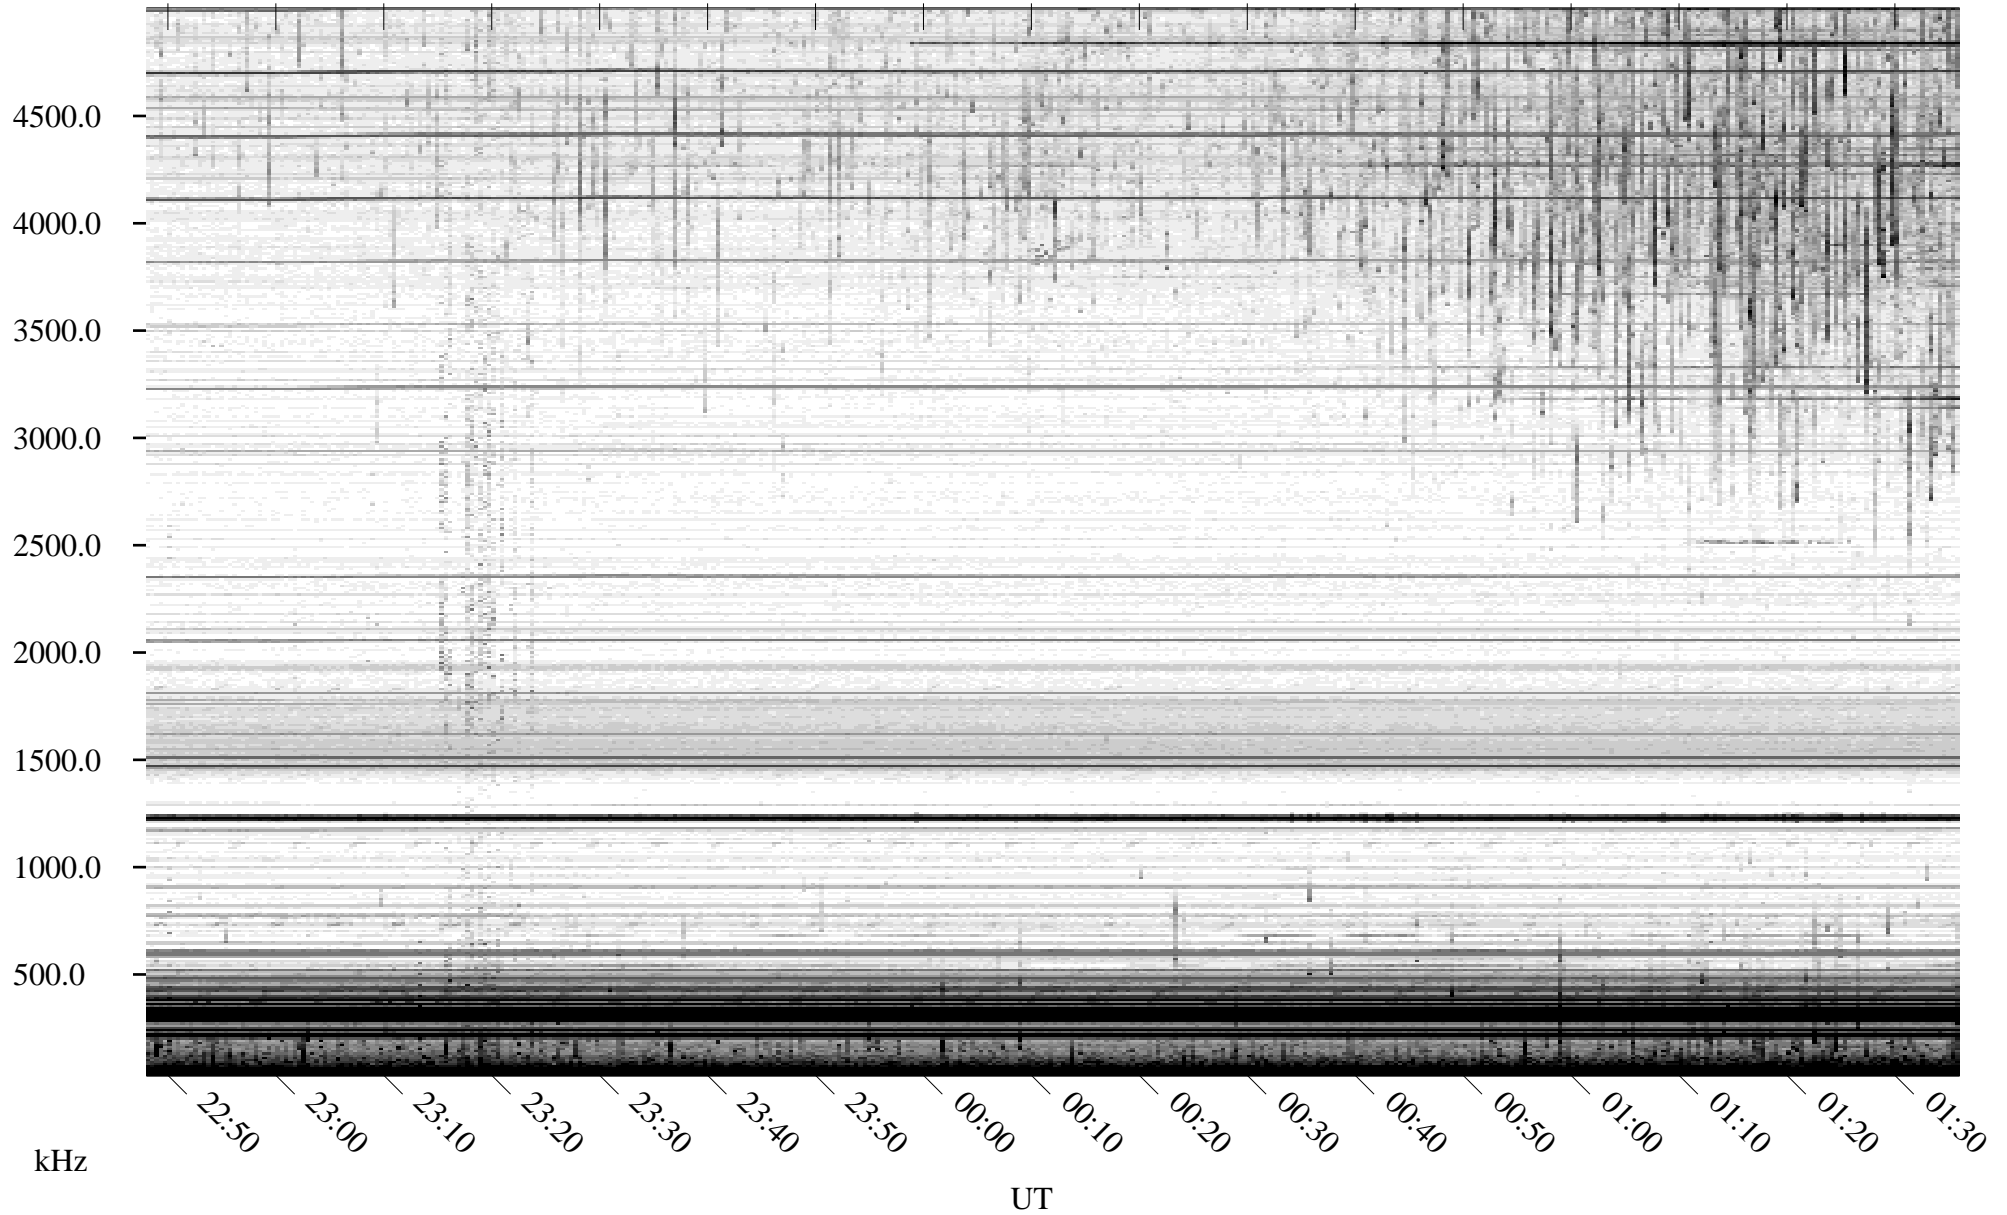

07/11/2010 Churchill, Manitoba

Linear Scale Black = 161 White = 15

ch10192l.r00SUm max_12

Page 1

07/11/2010 Churchill, Manitoba

Linear Scale Black = 161 White = 15

ch10192l.r00SUm max_12

Page 2

07/12/2010 Churchill, Manitoba

Linear Scale Black = 161 White = 15

ch10192l.r00SUm max_12

Page 3

07/12/2010 Churchill, Manitoba

Linear Scale Black = 161 White = 15

ch10192l.r00SUm max_12

Page 4

07/12/2010 Churchill, Manitoba

Linear Scale Black = 161 White = 15

ch10192l.r00SUm max_12

Page 5

07/12/2010 Churchill, Manitoba

Linear Scale Black = 161 White = 15

ch10192l.r00SUm max_12

Page 6

07/12/2010 Churchill, Manitoba

Linear Scale Black = 161 White = 15

ch10192l.r00SUm max_12

Page 7

07/12/2010 Churchill, Manitoba

Linear Scale Black = 161 White = 15

ch10192l.r00SUm max_12

Page 8