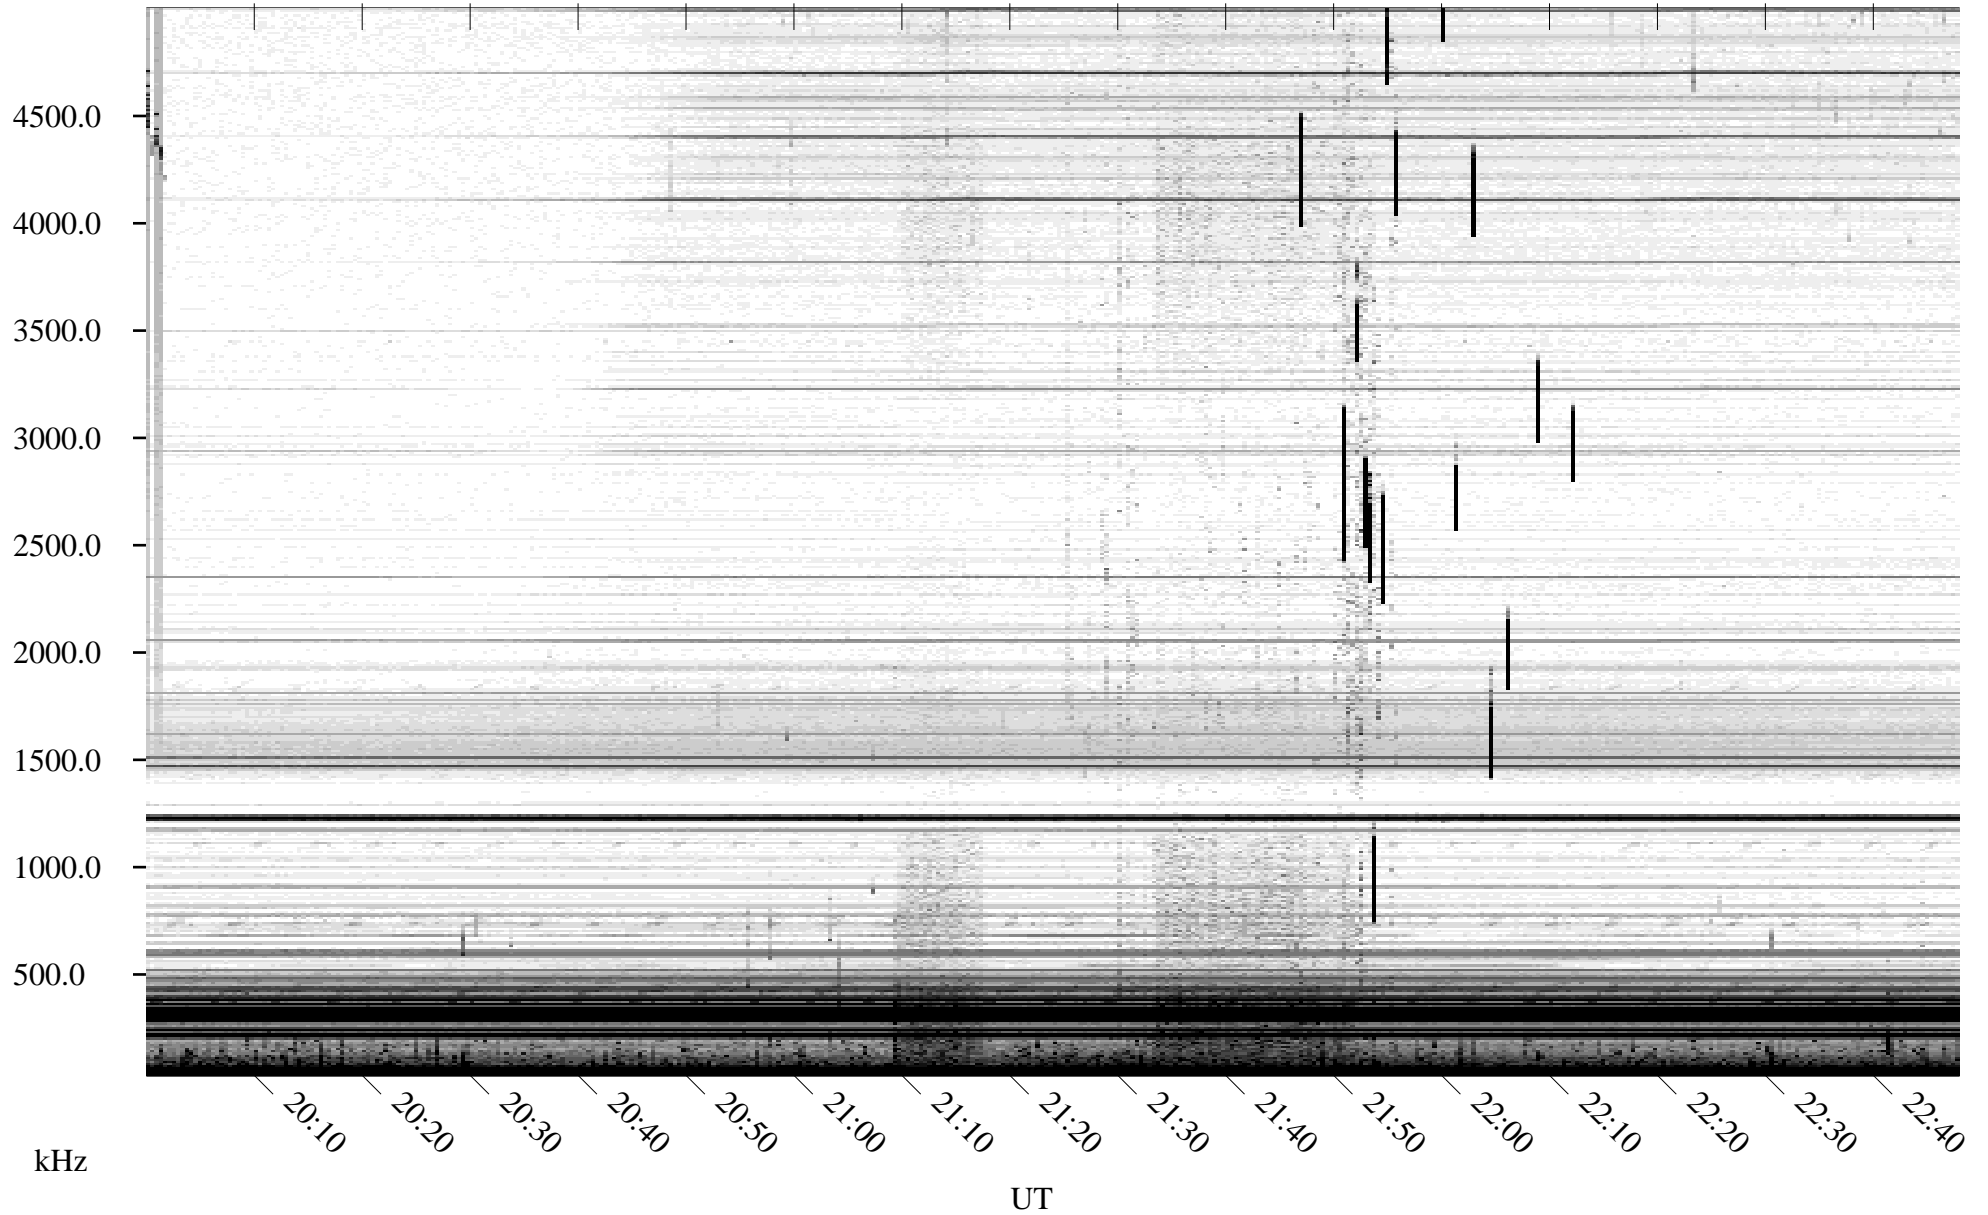

07/11/2010 Churchill, Manitoba

Linear Scale Black = 161 White = 15

ch10192l.r00SUm max_12

Page 1

07/11/2010 Churchill, Manitoba

Linear Scale Black = 161 White = 15

ch10192l.r00SUm max_12

Page 2

07/12/2010 Churchill, Manitoba

Linear Scale Black = 161 White = 15

ch10192l.r00SUm max_12

Page 3

07/12/2010 Churchill, Manitoba

Linear Scale Black = 161 White = 15

ch10192l.r00SUm max_12

Page 4

07/12/2010 Churchill, Manitoba

Linear Scale Black = 161 White = 15

ch10192l.r00SUm max_12

Page 5

07/12/2010 Churchill, Manitoba

Linear Scale Black = 161 White = 15

ch10192l.r00SUm max_12

Page 6

07/12/2010 Churchill, Manitoba

Linear Scale Black = 161 White = 15

ch10192l.r00SUm max_12

Page 7

07/12/2010 Churchill, Manitoba

Linear Scale Black = 161 White = 15

ch10192l.r00SUm max_12

Page 8