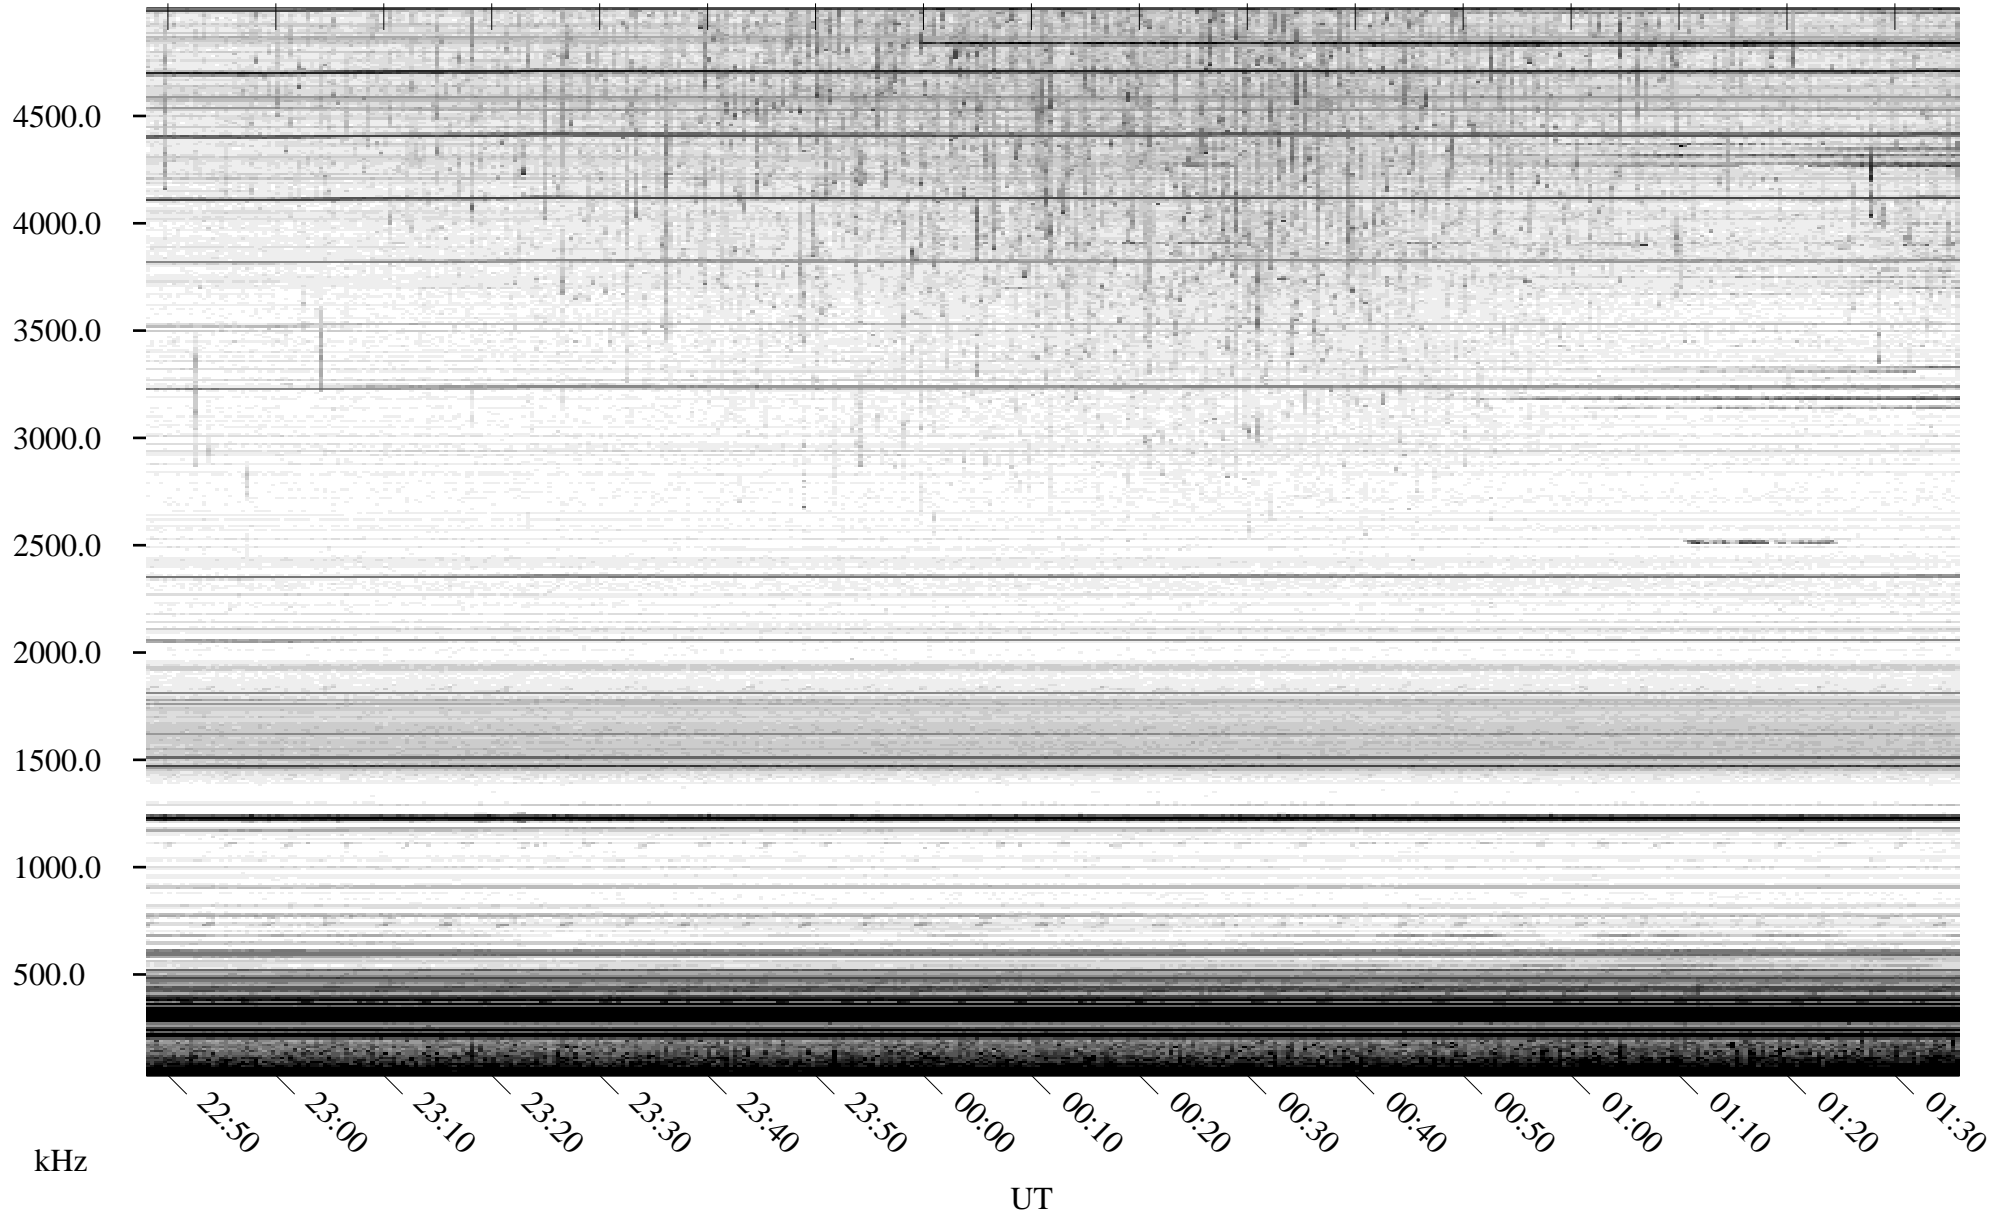

07/12/2010 Churchill, Manitoba

Linear Scale Black = 161 White = 15

ch10193l.r00SUm max_12

Page 1

07/12/2010 Churchill, Manitoba

Linear Scale Black = 161 White = 15

ch10193l.r00SUm max_12

Page 2

07/13/2010 Churchill, Manitoba

Linear Scale Black = 161 White = 15

ch10193l.r00SUm max_12

Page 3

07/13/2010 Churchill, Manitoba

Linear Scale Black = 161 White = 15

ch10193l.r00SUm max_12

Page 4

07/13/2010 Churchill, Manitoba

Linear Scale Black = 161 White = 15

ch10193l.r00SUm max_12

Page 5

07/13/2010 Churchill, Manitoba

Linear Scale Black = 161 White = 15

ch10193l.r00SUm max_12

Page 6

07/13/2010 Churchill, Manitoba

Linear Scale Black = 161 White = 15

ch10193l.r00SUm max_12

Page 7

07/13/2010 Churchill, Manitoba

Linear Scale Black = 161 White = 15

ch10193l.r00SUm max_12