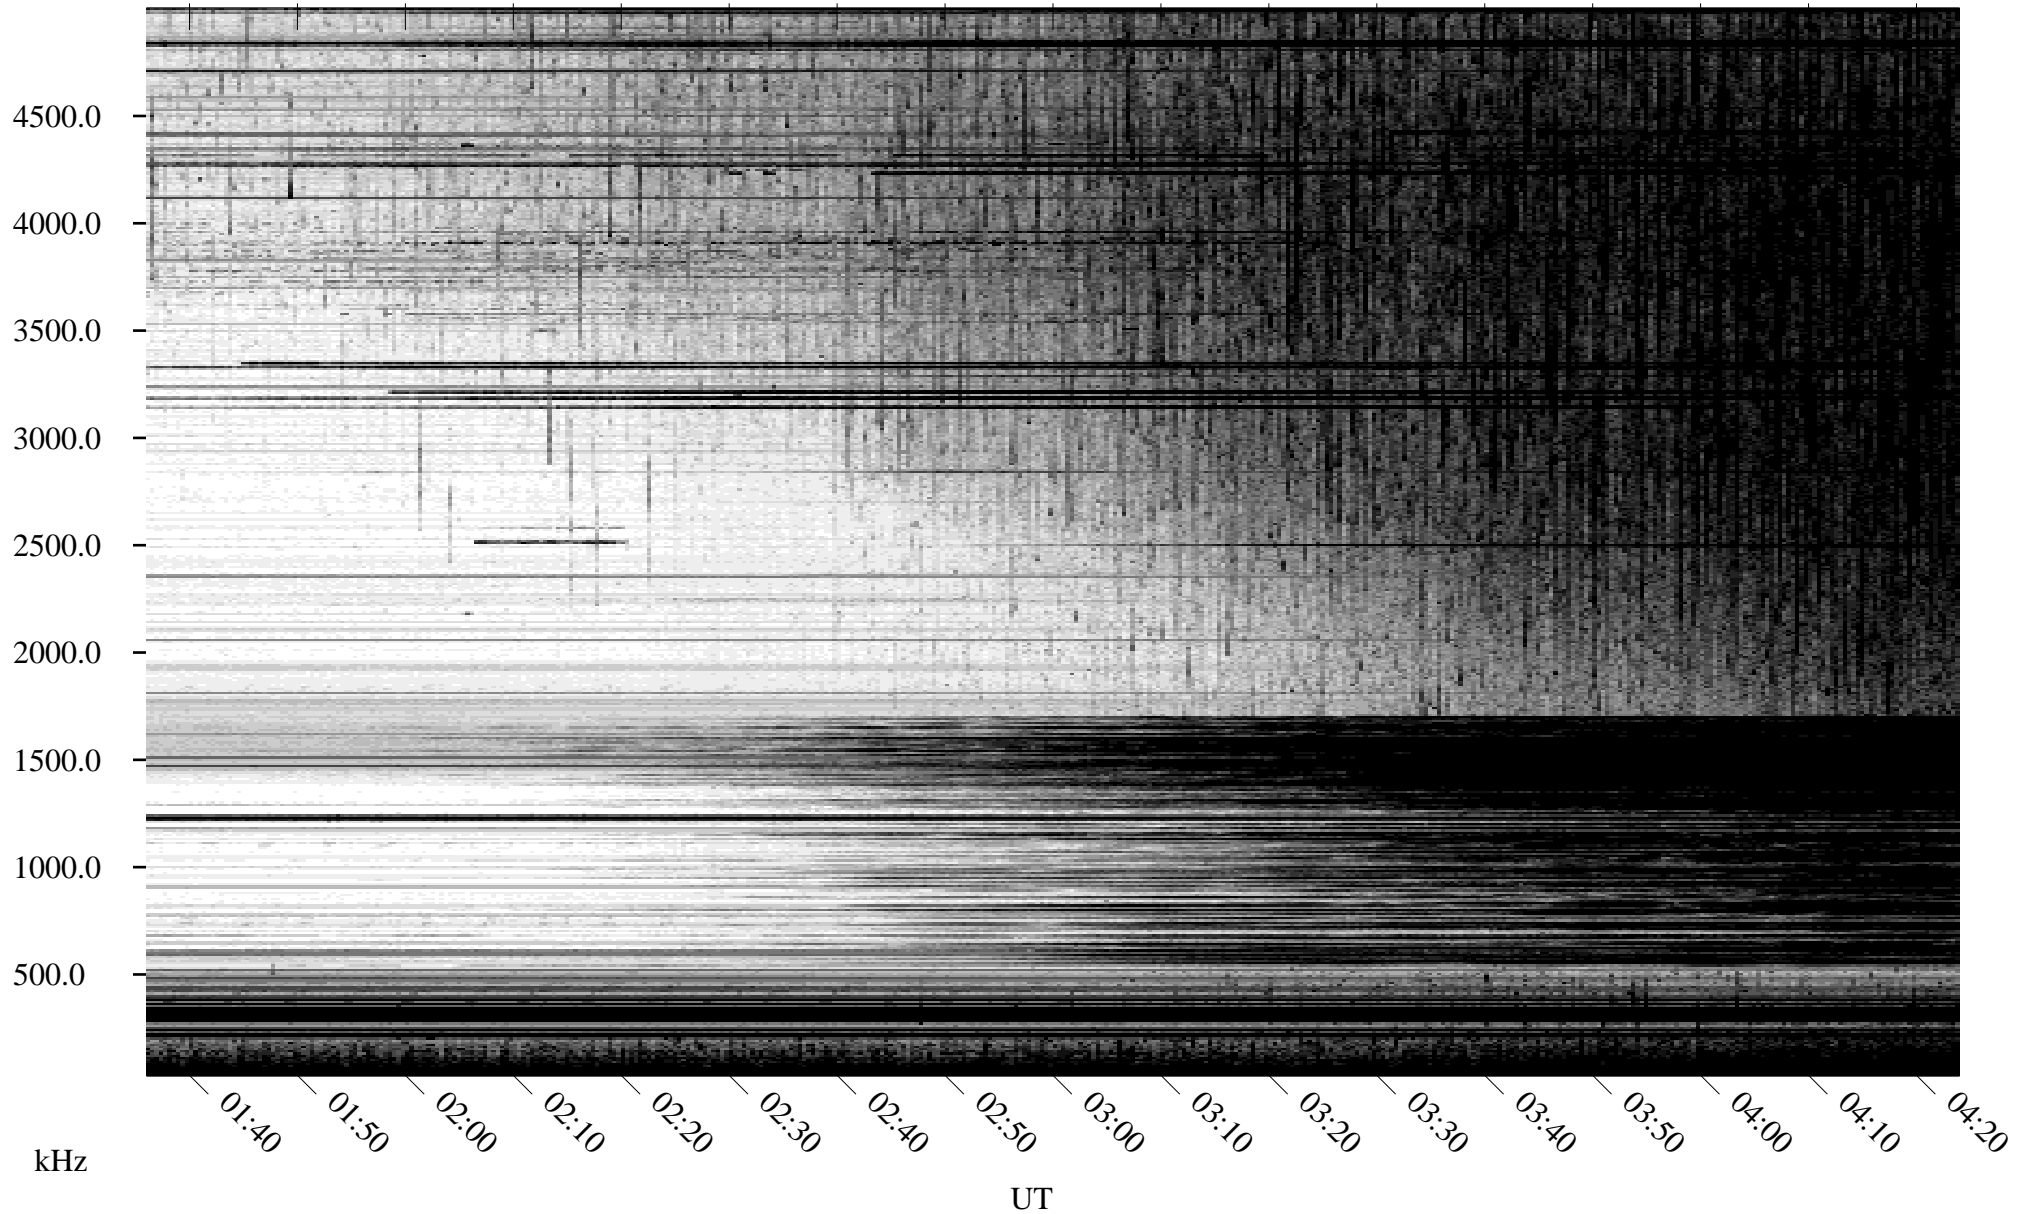

07/12/2010 Churchill, Manitoba

Linear Scale Black = 161 White = 15

ch10193l.r00SUm max_12

Page 1

07/12/2010 Churchill, Manitoba

Linear Scale Black = 161 White = 15

ch10193l.r00SUm max_12

Page 2

07/13/2010 Churchill, Manitoba

Linear Scale Black = 161 White = 15

ch10193l.r00SUm max_12

Page 3

07/13/2010 Churchill, Manitoba

Linear Scale Black = 161 White = 15

ch10193l.r00SUm max_12

Page 4

07/13/2010 Churchill, Manitoba

Linear Scale Black = 161 White = 15

ch10193l.r00SUm max_12

Page 5

07/13/2010 Churchill, Manitoba

Linear Scale Black = 161 White = 15

ch10193l.r00SUm max_12

Page 6

07/13/2010 Churchill, Manitoba

Linear Scale Black = 161 White = 15

ch10193l.r00SUm max_12

Page 7

07/13/2010 Churchill, Manitoba

Linear Scale Black = 161 White = 15

ch10193l.r00SUm max_12