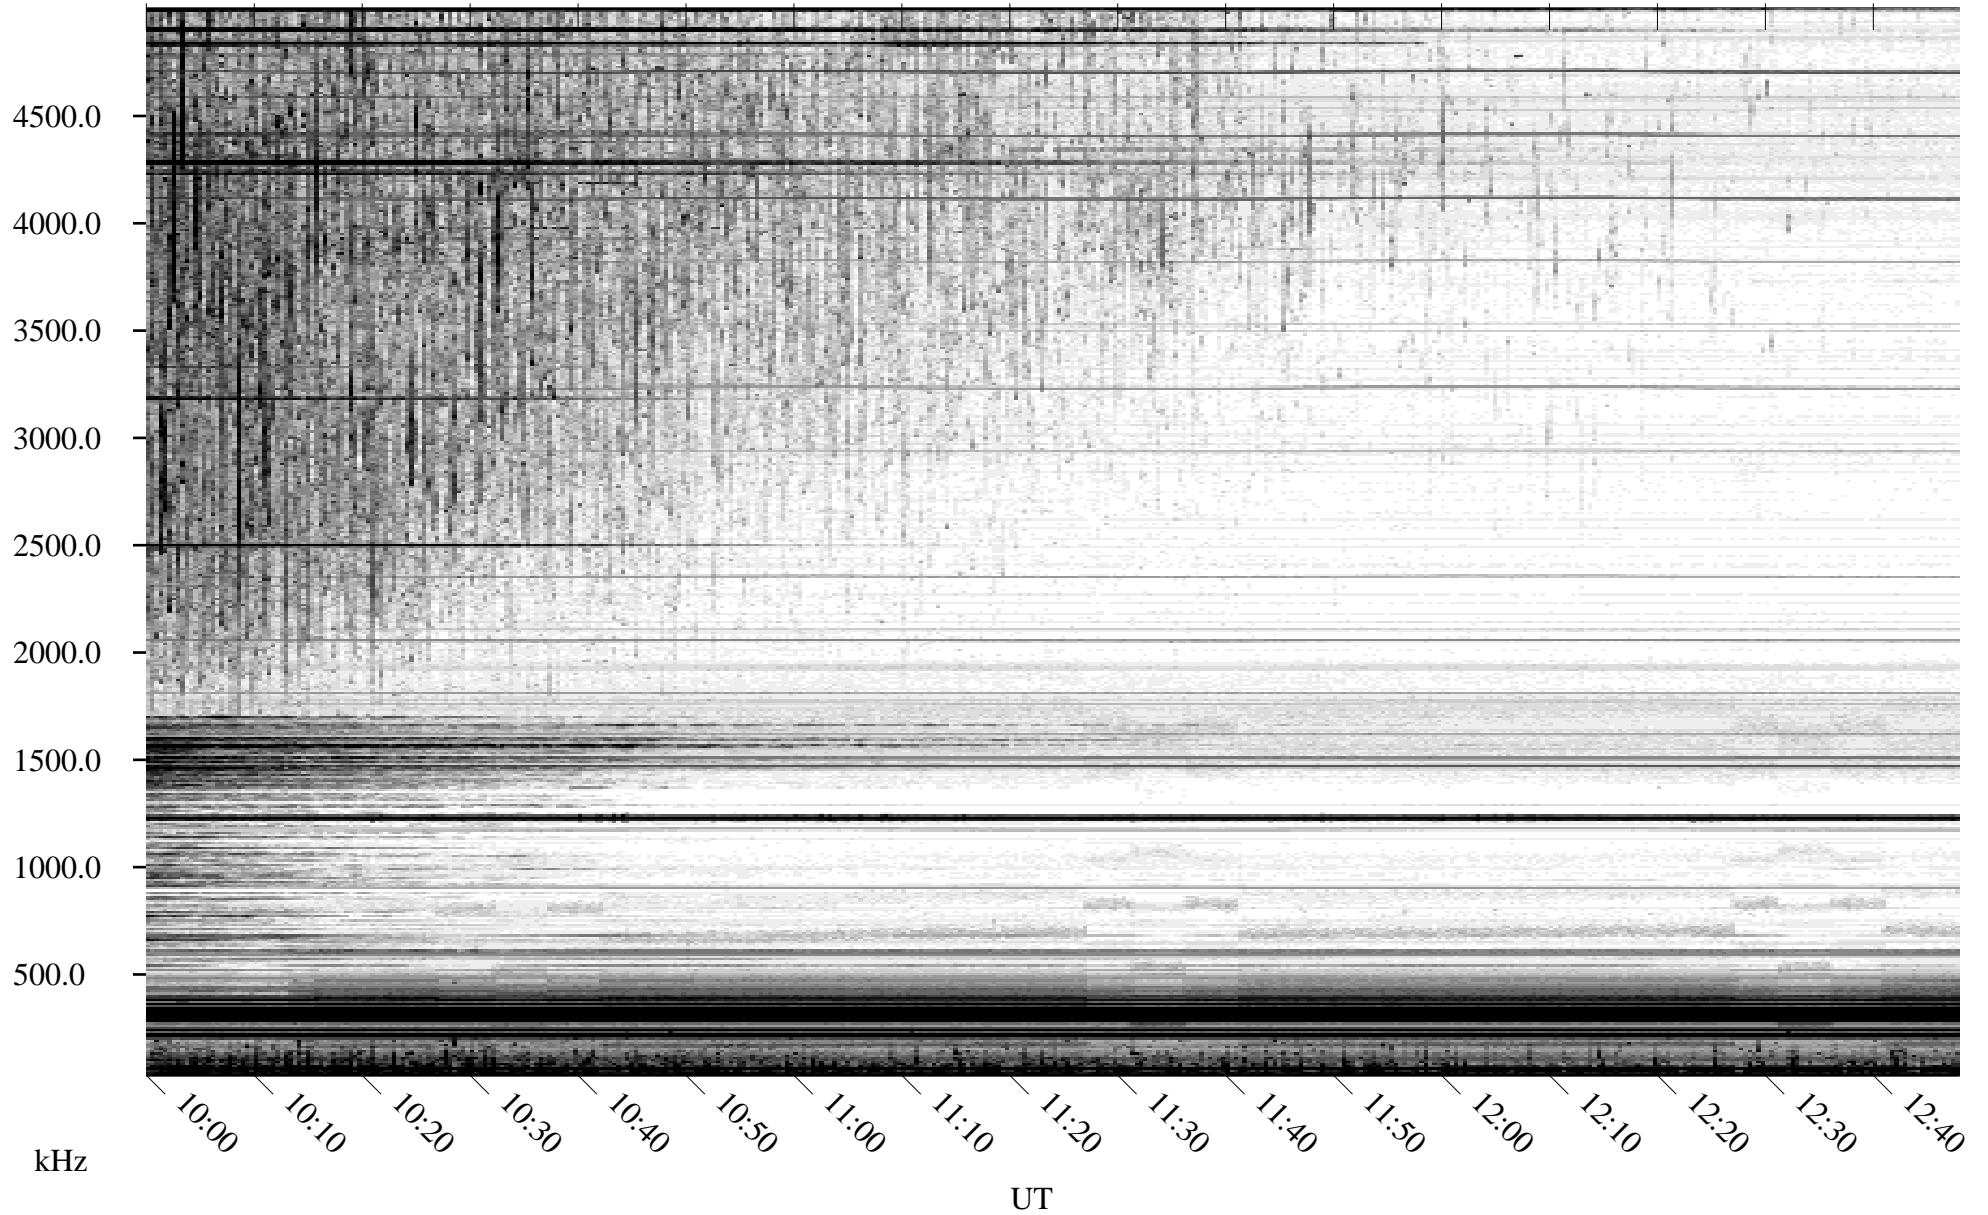

07/12/2010 Churchill, Manitoba

Linear Scale Black = 161 White = 15

ch10193l.r00SUm max_12

Page 1

07/12/2010 Churchill, Manitoba

Linear Scale Black = 161 White = 15

ch10193l.r00SUm max_12

Page 2

07/13/2010 Churchill, Manitoba

Linear Scale Black = 161 White = 15

ch10193l.r00SUm max_12

Page 3

07/13/2010 Churchill, Manitoba

Linear Scale Black = 161 White = 15

ch10193l.r00SUm max_12

Page 4

07/13/2010 Churchill, Manitoba

Linear Scale Black = 161 White = 15

ch10193l.r00SUm max_12

Page 5

07/13/2010 Churchill, Manitoba

Linear Scale Black = 161 White = 15

ch10193l.r00SUm max_12

Page 6

07/13/2010 Churchill, Manitoba

Linear Scale Black = 161 White = 15

ch10193l.r00SUm max_12

Page 7

07/13/2010 Churchill, Manitoba

Linear Scale Black = 161 White = 15

ch10193l.r00SUm max_12