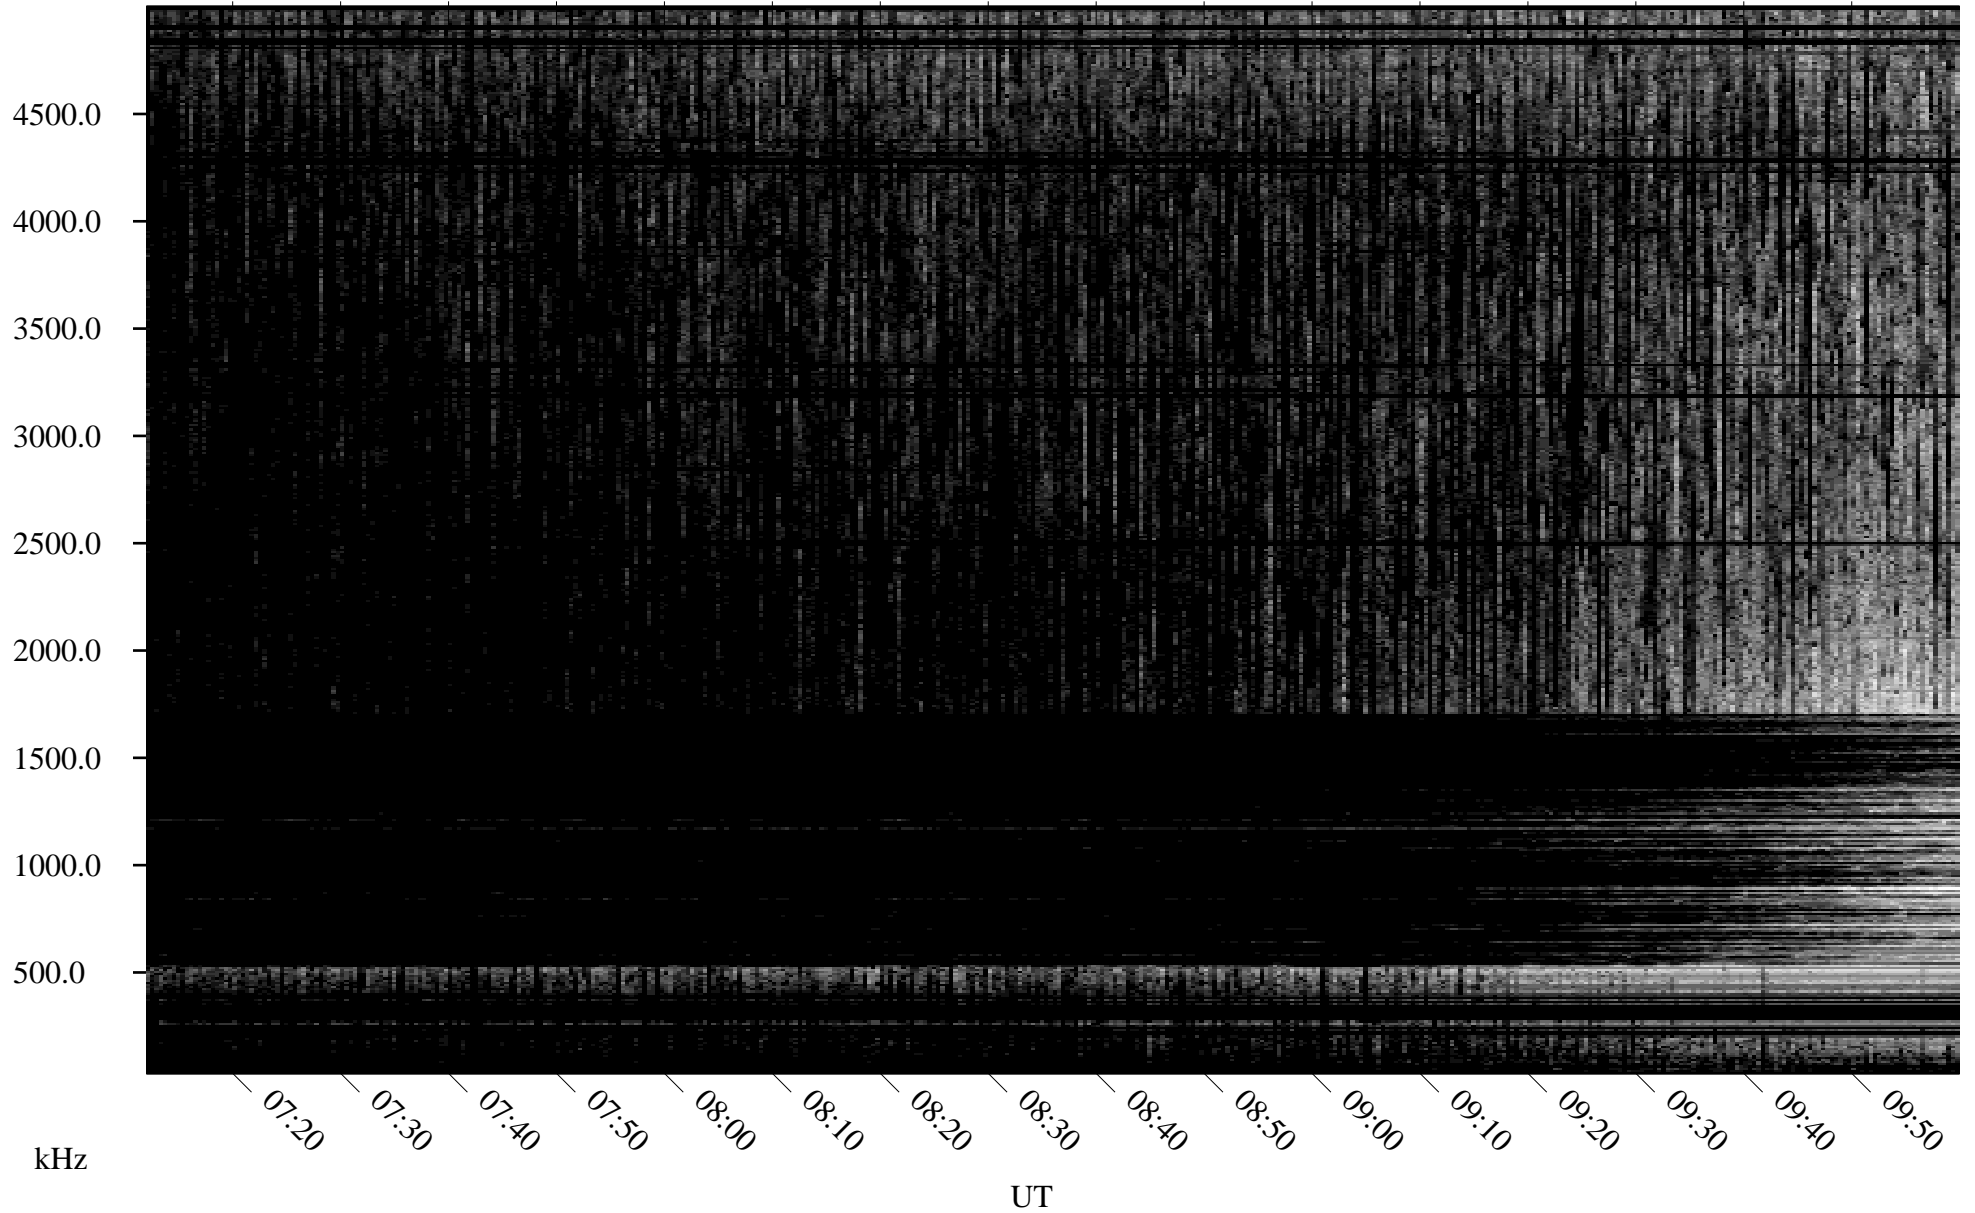

07/12/2010 Churchill, Manitoba

Linear Scale Black = 161 White = 15

ch10193l.r00SUm max_12

Page 1

07/12/2010 Churchill, Manitoba

Linear Scale Black = 161 White = 15

ch10193l.r00SUm max_12

Page 2

07/13/2010 Churchill, Manitoba

Linear Scale Black = 161 White = 15

ch10193l.r00SUm max_12

Page 3

07/13/2010 Churchill, Manitoba

Linear Scale Black = 161 White = 15

ch10193l.r00SUm max_12

Page 4

07/13/2010 Churchill, Manitoba

Linear Scale Black = 161 White = 15

ch10193l.r00SUm max_12

Page 5

07/13/2010 Churchill, Manitoba

Linear Scale Black = 161 White = 15

ch10193l.r00SUm max_12

Page 6

07/13/2010 Churchill, Manitoba

Linear Scale Black = 161 White = 15

ch10193l.r00SUm max_12

Page 7

07/13/2010 Churchill, Manitoba

Linear Scale Black = 161 White = 15

ch10193l.r00SUm max_12