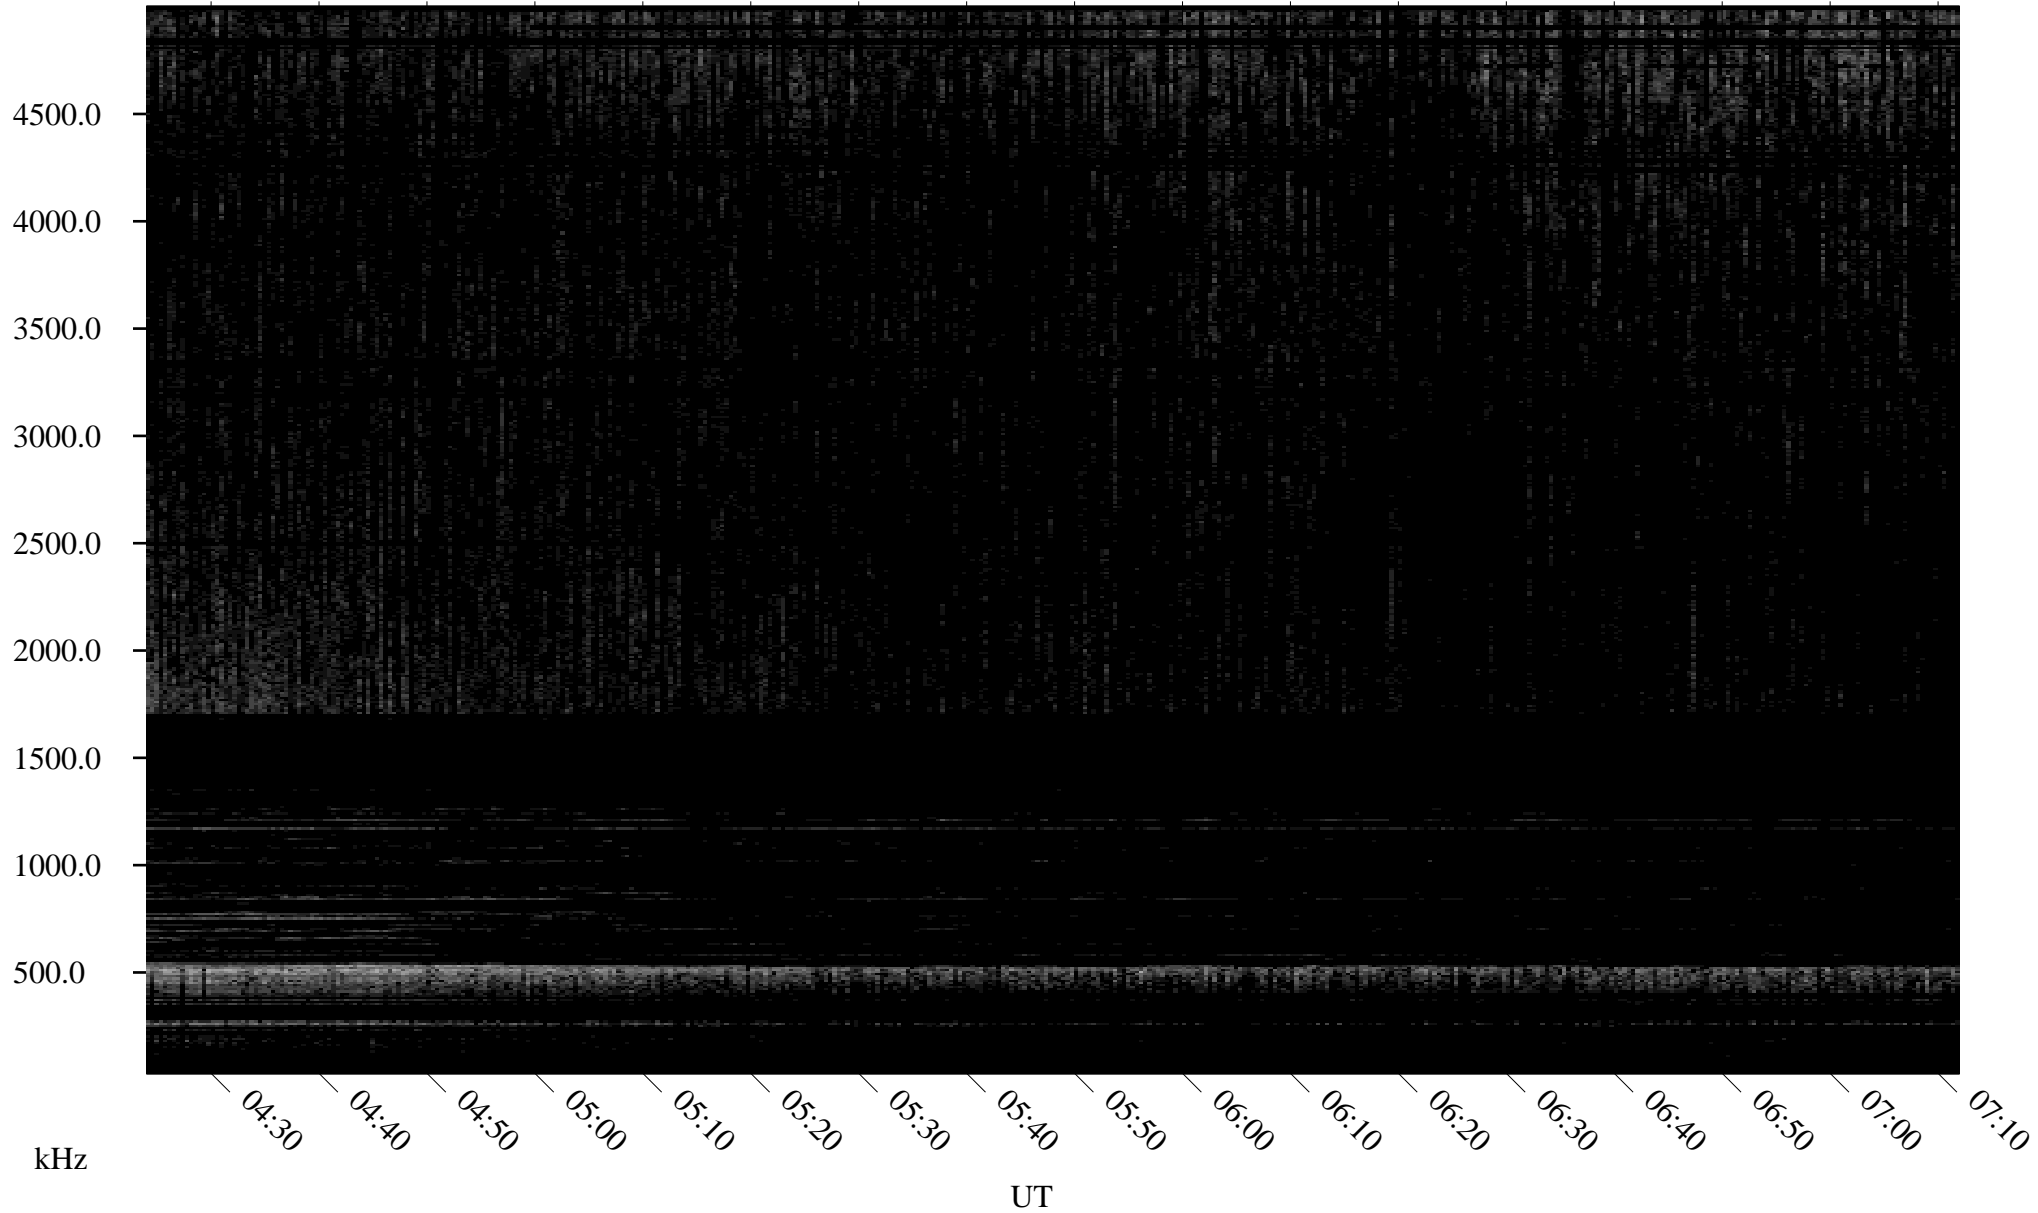

07/12/2010 Churchill, Manitoba

Linear Scale Black = 161 White = 15

ch10193l.r00SUm max_12

Page 1

07/12/2010 Churchill, Manitoba

Linear Scale Black = 161 White = 15

ch10193l.r00SUm max_12

Page 2

07/13/2010 Churchill, Manitoba

Linear Scale Black = 161 White = 15

ch10193l.r00SUm max_12

Page 3

07/13/2010 Churchill, Manitoba

Linear Scale Black = 161 White = 15

ch10193l.r00SUm max_12

Page 4

07/13/2010 Churchill, Manitoba

Linear Scale Black = 161 White = 15

ch10193l.r00SUm max_12

Page 5

07/13/2010 Churchill, Manitoba

Linear Scale Black = 161 White = 15

ch10193l.r00SUm max_12

Page 6

07/13/2010 Churchill, Manitoba

Linear Scale Black = 161 White = 15

ch10193l.r00SUm max_12

Page 7

07/13/2010 Churchill, Manitoba

Linear Scale Black = 161 White = 15

ch10193l.r00SUm max_12