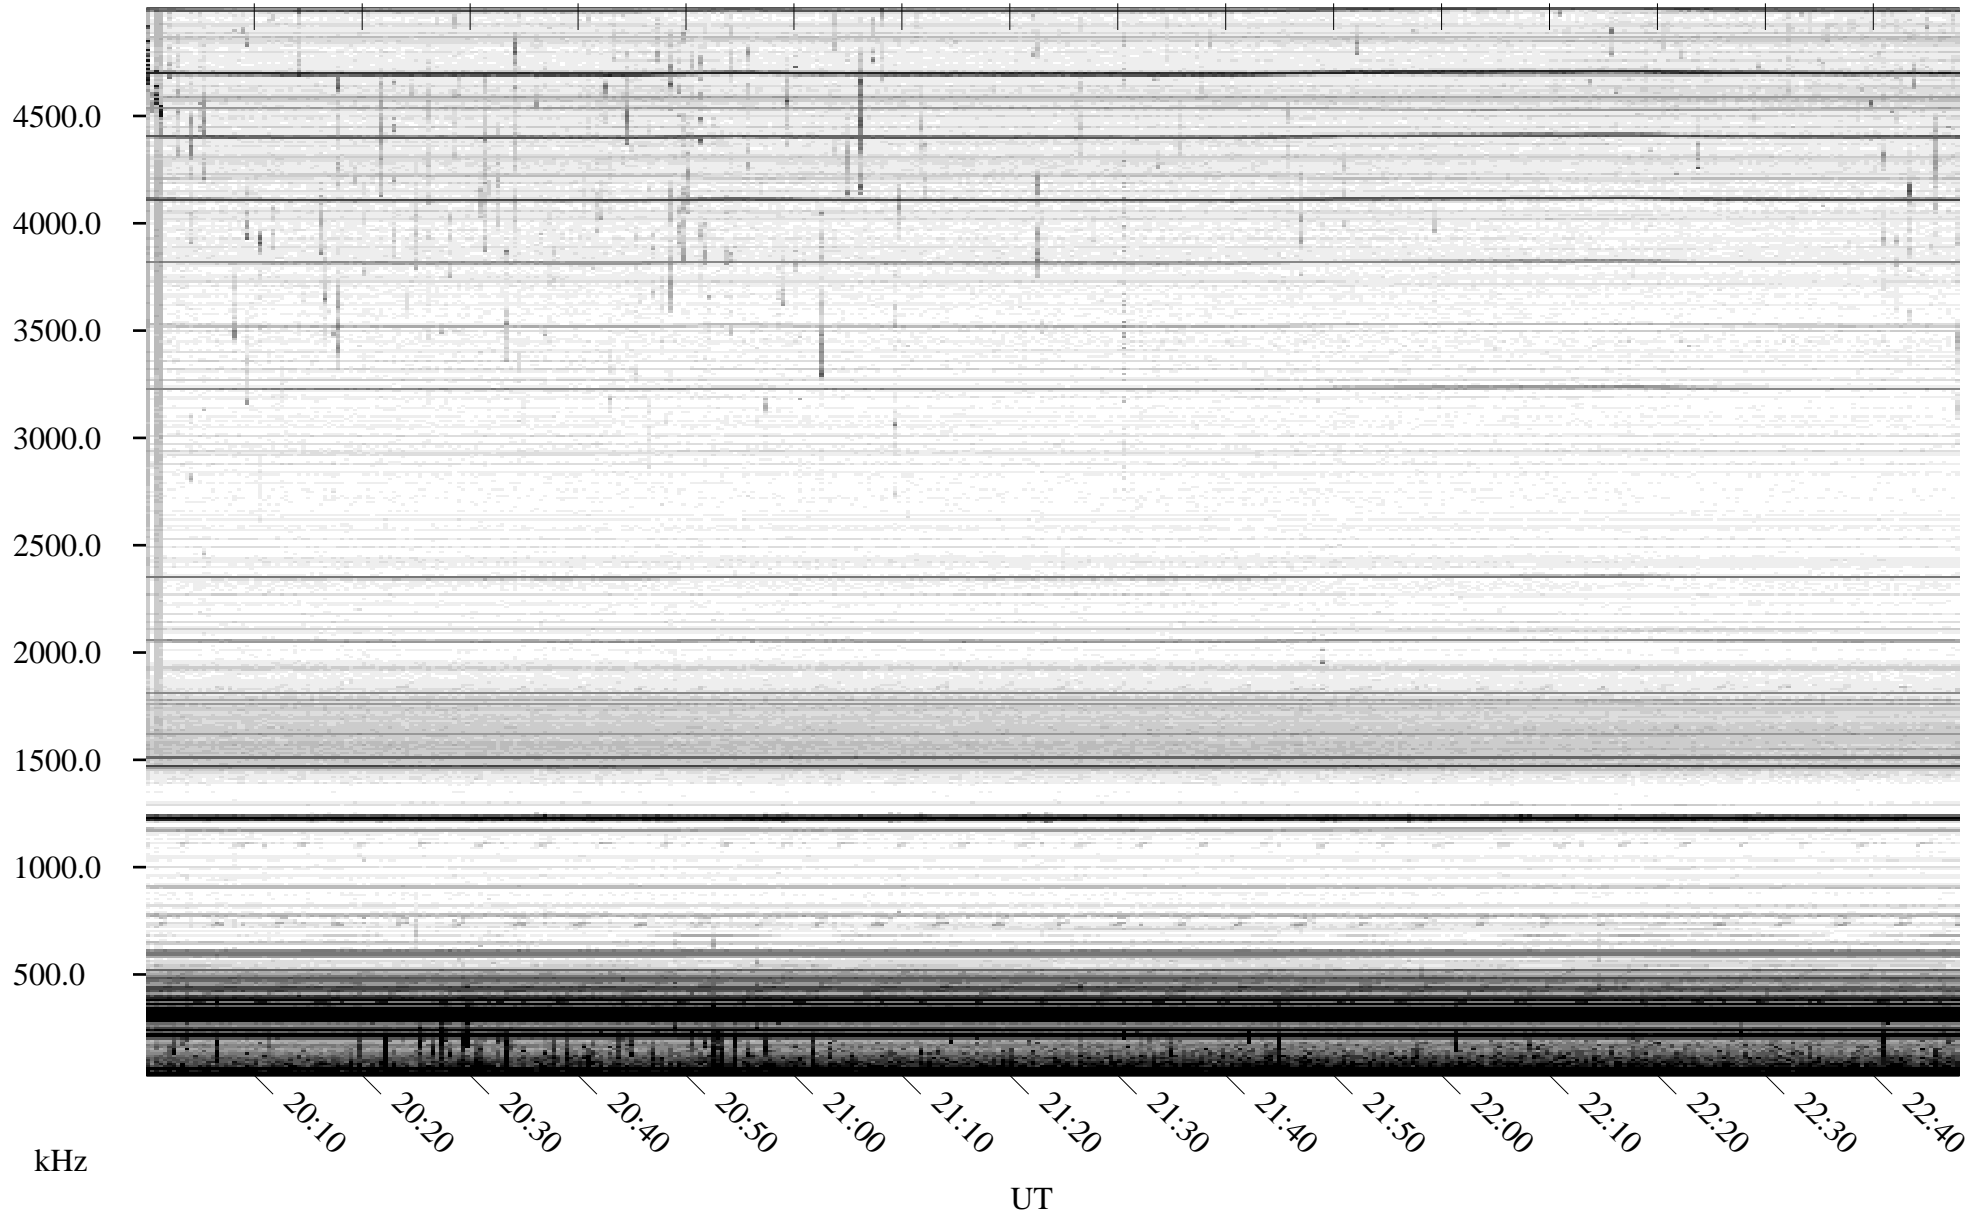

07/12/2010 Churchill, Manitoba

Linear Scale Black = 161 White = 15

ch10193l.r00SUm max_12

Page 1

07/12/2010 Churchill, Manitoba

Linear Scale Black = 161 White = 15

ch10193l.r00SUm max_12

Page 2

07/13/2010 Churchill, Manitoba

Linear Scale Black = 161 White = 15

ch10193l.r00SUm max_12

Page 3

07/13/2010 Churchill, Manitoba

Linear Scale Black = 161 White = 15

ch10193l.r00SUm max_12

Page 4

07/13/2010 Churchill, Manitoba

Linear Scale Black = 161 White = 15

ch10193l.r00SUm max_12

Page 5

07/13/2010 Churchill, Manitoba

Linear Scale Black = 161 White = 15

ch10193l.r00SUm max_12

Page 6

07/13/2010 Churchill, Manitoba

Linear Scale Black = 161 White = 15

ch10193l.r00SUm max_12

Page 7

07/13/2010 Churchill, Manitoba

Linear Scale Black = 161 White = 15

ch10193l.r00SUm max_12