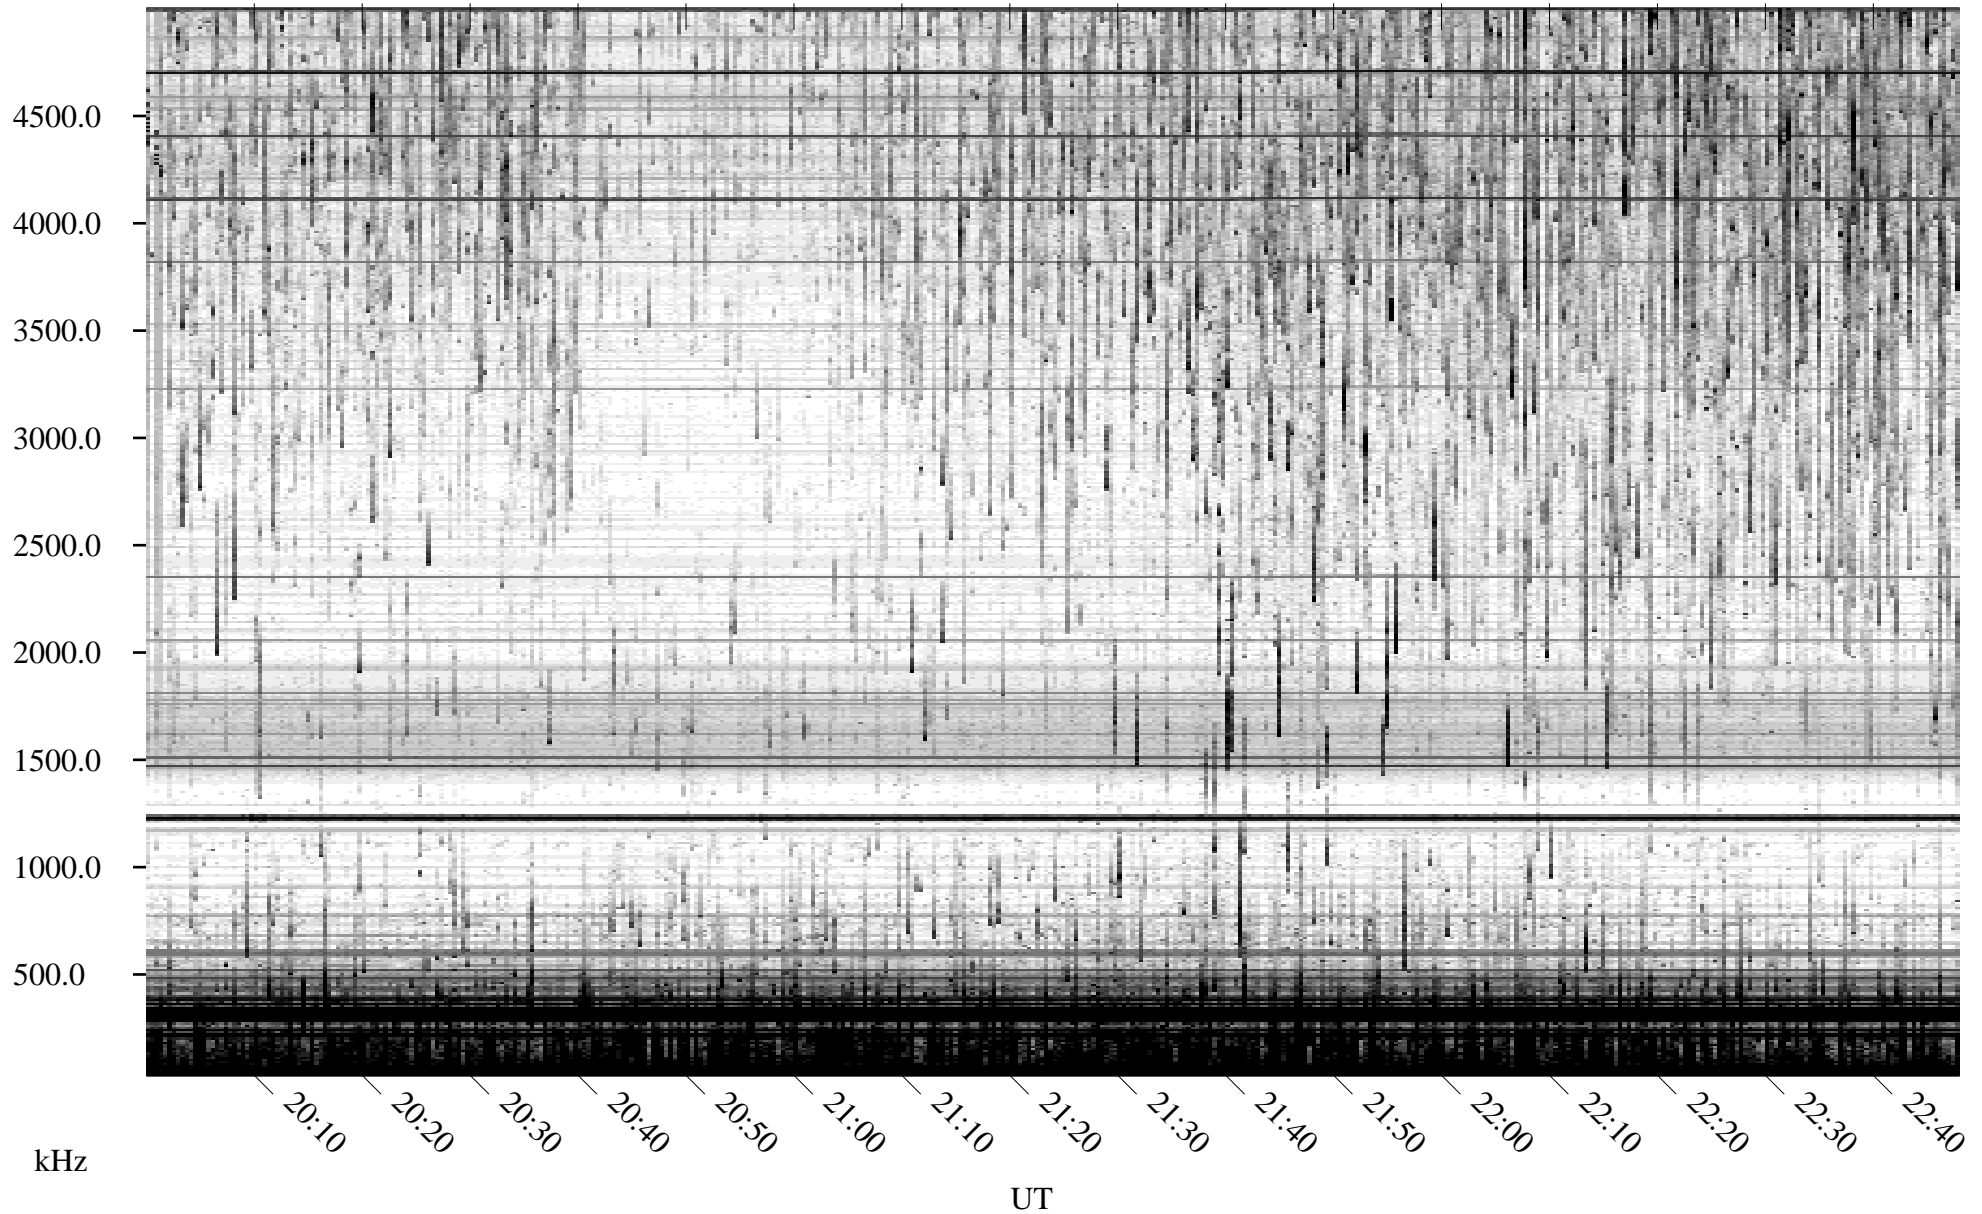

07/14/2010 Churchill, Manitoba

Linear Scale Black = 161 White = 15

ch10195l.r00SUm max_12

Page 1

07/14/2010 Churchill, Manitoba

Linear Scale Black = 161 White = 15

ch10195l.r00SUm max_12

Page 2

07/15/2010 Churchill, Manitoba

Linear Scale Black = 161 White = 15

ch10195l.r00SUm max_12

Page 3

07/15/2010 Churchill, Manitoba

Linear Scale Black = 161 White = 15

ch101951.r00SUm max_12

Page 4

07/15/2010 Churchill, Manitoba

Linear Scale Black = 161 White = 15

ch10195l.r00SUm max_12

Page 5

07/15/2010 Churchill, Manitoba

Linear Scale Black = 161 White = 15

ch10195l.r00SUm max_12

Page 6

07/15/2010 Churchill, Manitoba

Linear Scale Black = 161 White = 15

ch10195l.r00SUm max_12

Page 7

07/15/2010 Churchill, Manitoba

Linear Scale Black = 161 White = 15

ch10195l.r00SUm max_12