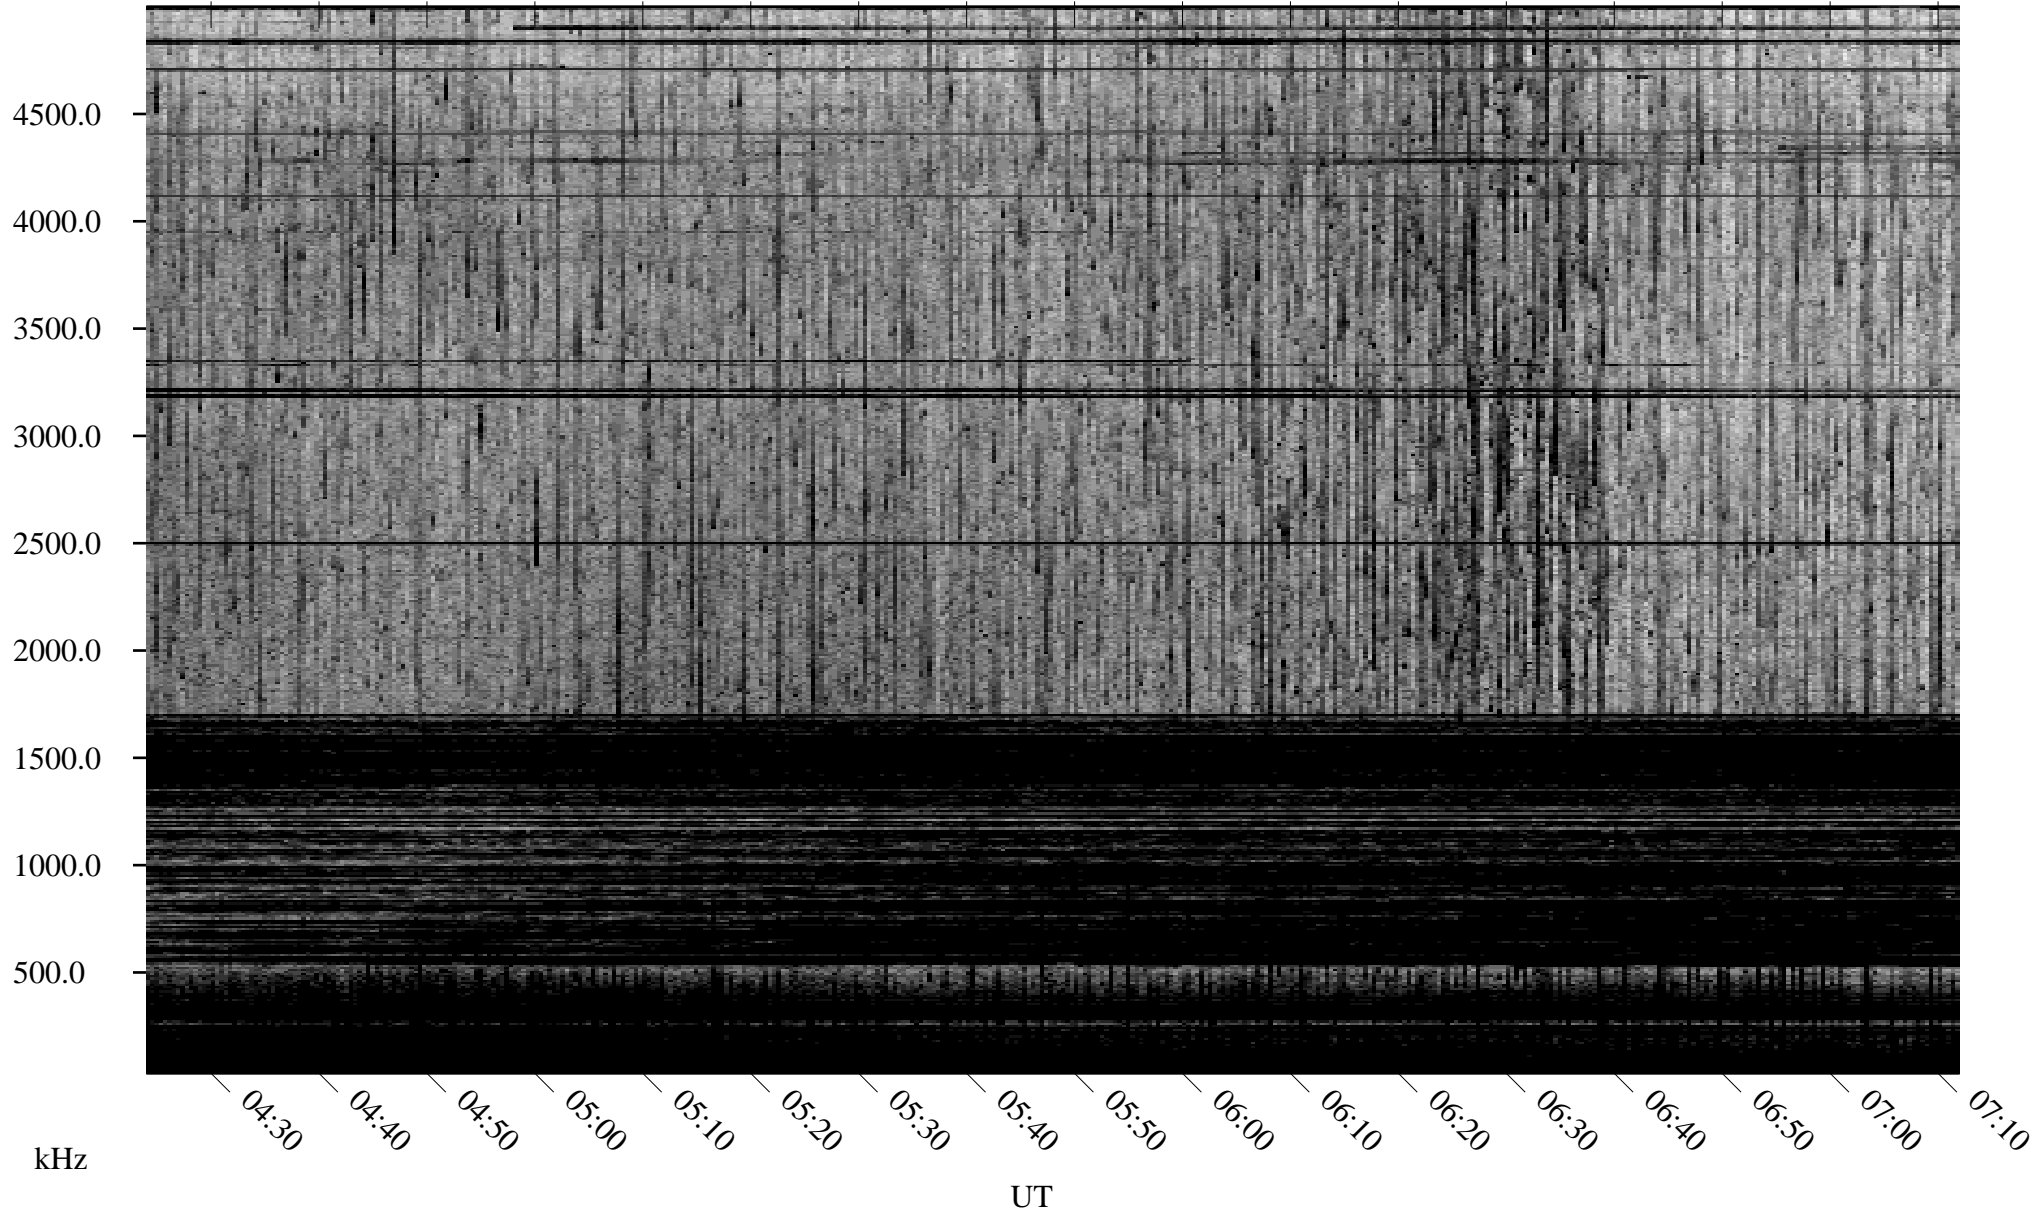

07/14/2010 Churchill, Manitoba

Linear Scale Black = 161 White = 15

ch10195l.r00SUm max_12

Page 1

07/14/2010 Churchill, Manitoba

Linear Scale Black = 161 White = 15

ch10195l.r00SUm max_12

Page 2

07/15/2010 Churchill, Manitoba

Linear Scale Black = 161 White = 15

ch10195l.r00SUm max_12

Page 3

07/15/2010 Churchill, Manitoba

Linear Scale Black = 161 White = 15

ch101951.r00SUm max_12

Page 4

07/15/2010 Churchill, Manitoba

Linear Scale Black = 161 White = 15

ch10195l.r00SUm max_12

Page 5

07/15/2010 Churchill, Manitoba

Linear Scale Black = 161 White = 15

ch10195l.r00SUm max_12

Page 6

07/15/2010 Churchill, Manitoba

Linear Scale Black = 161 White = 15

ch10195l.r00SUm max_12

Page 7

07/15/2010 Churchill, Manitoba

Linear Scale Black = 161 White = 15

ch10195l.r00SUm max_12