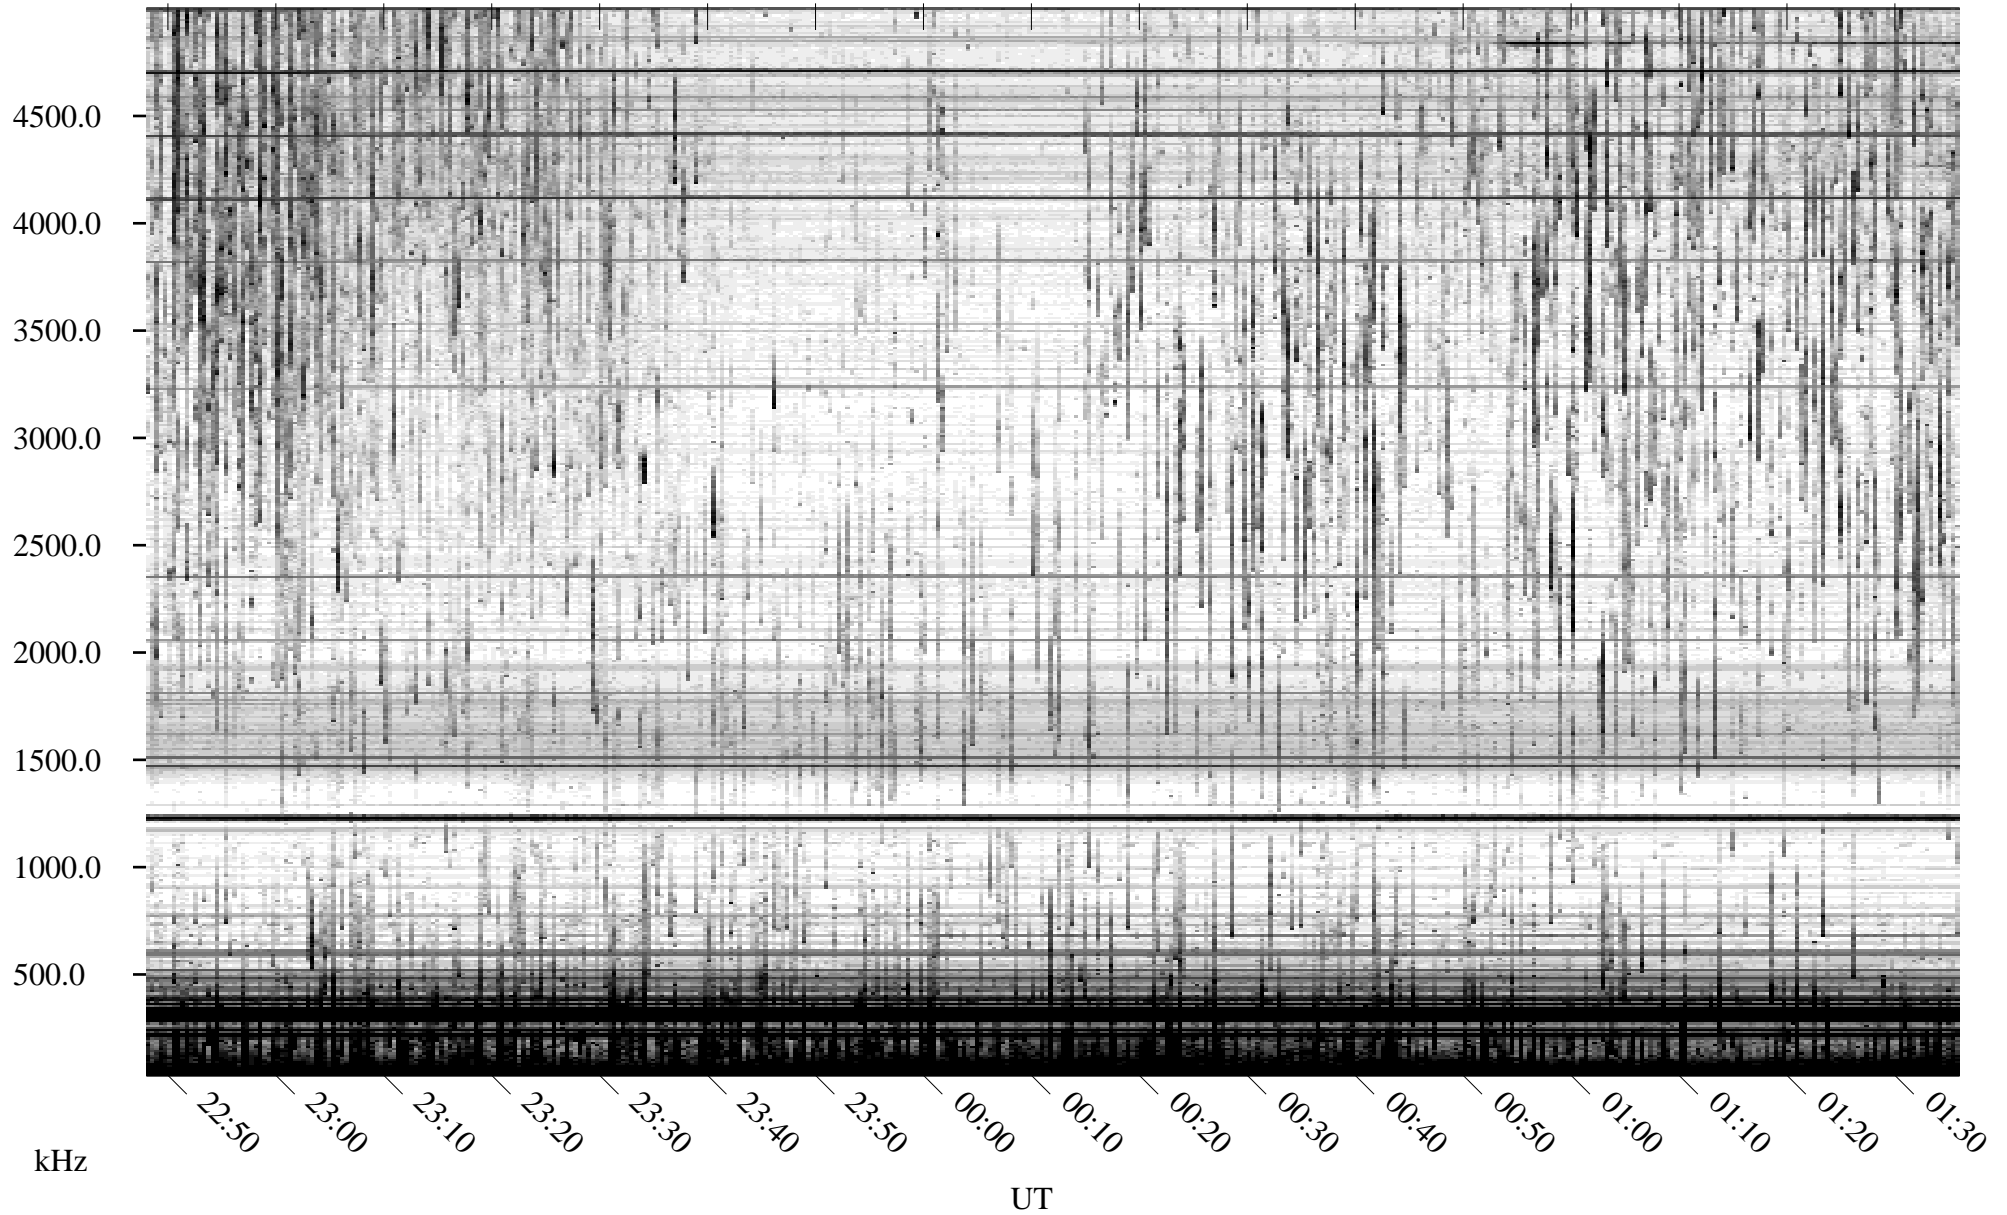

07/14/2010 Churchill, Manitoba

Linear Scale Black = 161 White = 15

ch10195l.r00SUm max_12

Page 1

07/14/2010 Churchill, Manitoba

Linear Scale Black = 161 White = 15

ch10195l.r00SUm max_12

Page 2

07/15/2010 Churchill, Manitoba

Linear Scale Black = 161 White = 15

ch10195l.r00SUm max_12

Page 3

07/15/2010 Churchill, Manitoba

Linear Scale Black = 161 White = 15

ch101951.r00SUm max_12

Page 4

07/15/2010 Churchill, Manitoba

Linear Scale Black = 161 White = 15

ch10195l.r00SUm max_12

Page 5

07/15/2010 Churchill, Manitoba

Linear Scale Black = 161 White = 15

ch10195l.r00SUm max_12

Page 6

07/15/2010 Churchill, Manitoba

Linear Scale Black = 161 White = 15

ch10195l.r00SUm max_12

Page 7

07/15/2010 Churchill, Manitoba

Linear Scale Black = 161 White = 15

ch10195l.r00SUm max_12