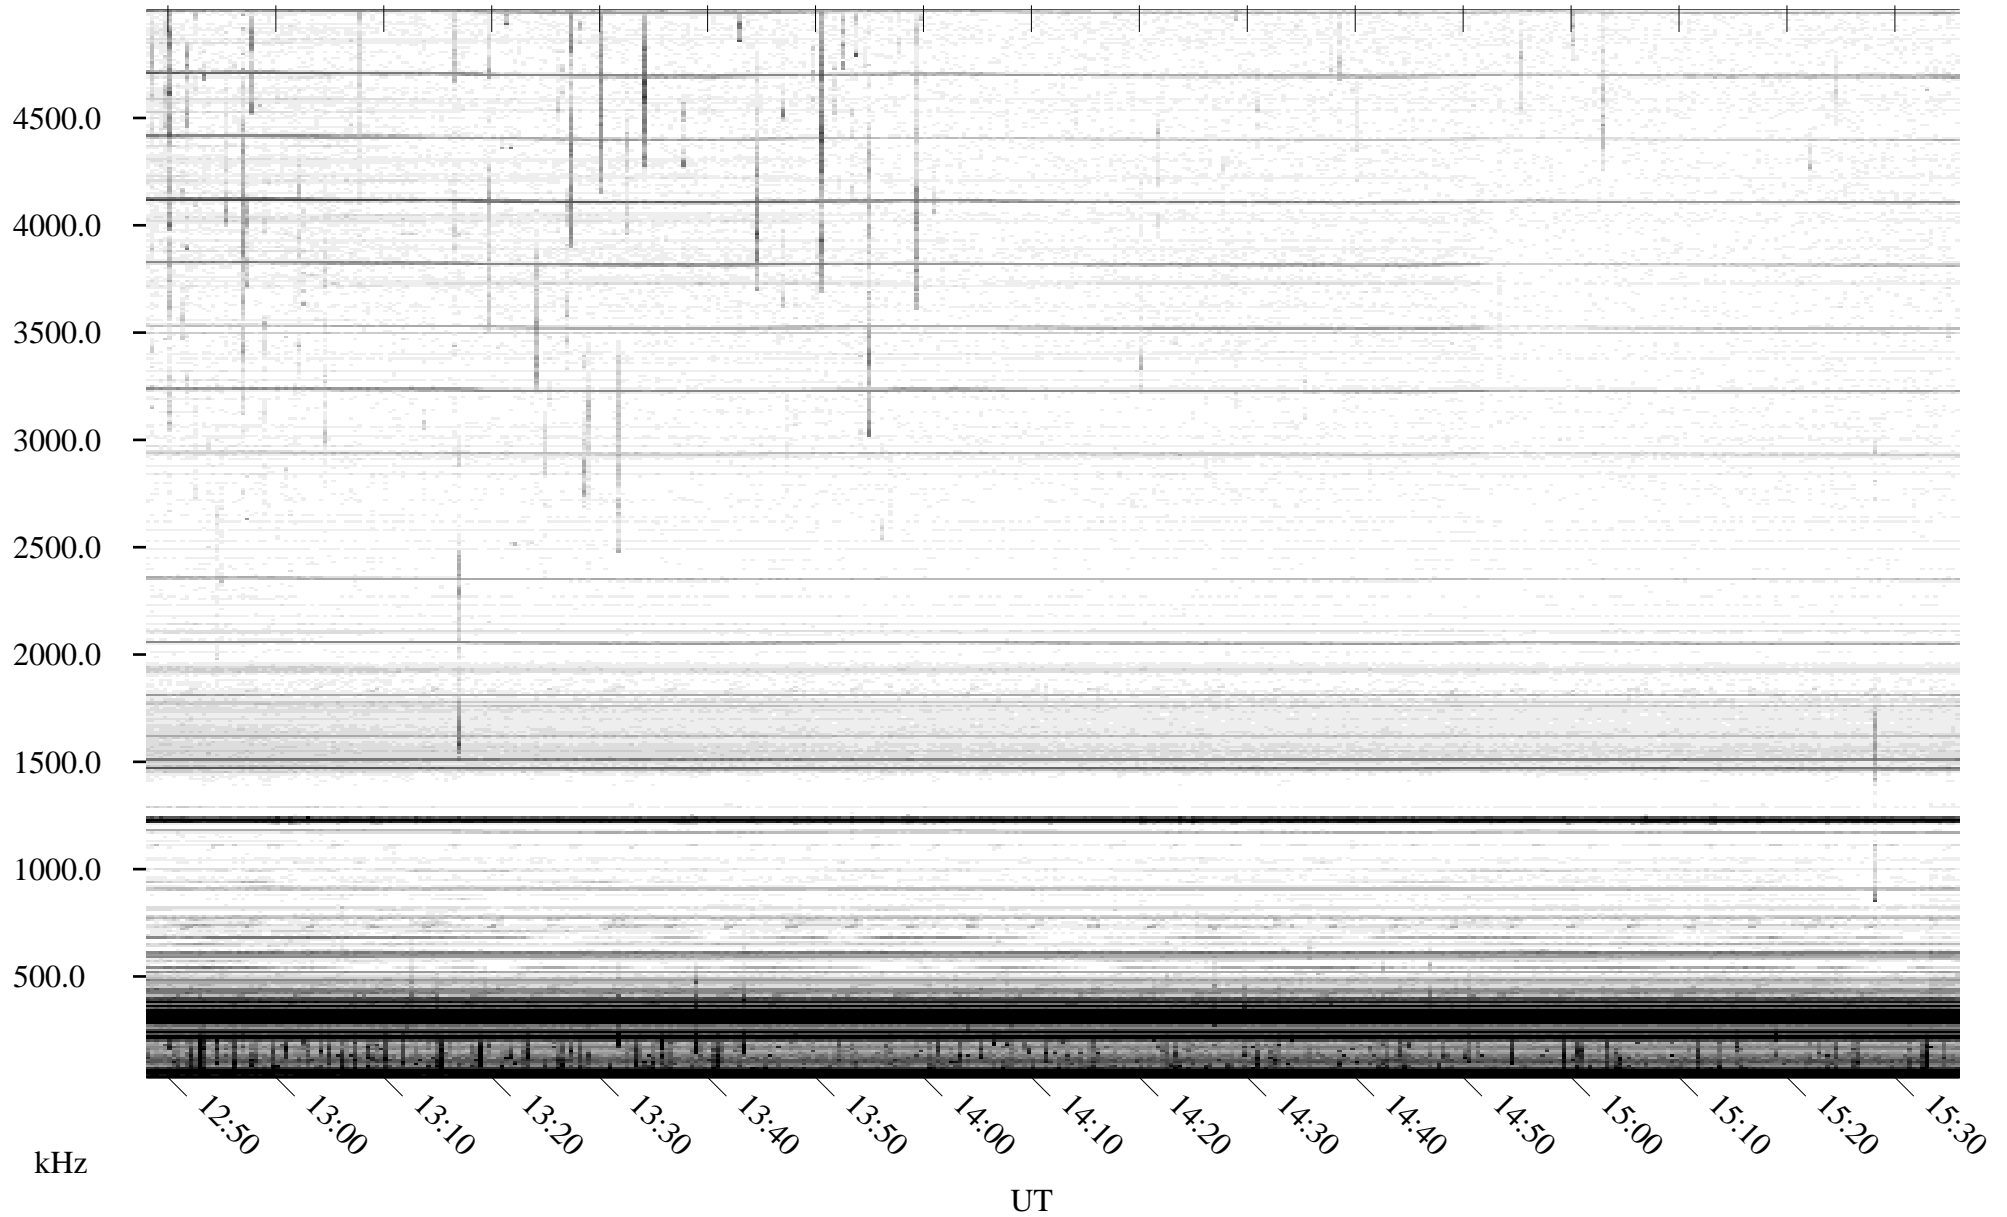

07/14/2010 Churchill, Manitoba

Linear Scale Black = 161 White = 15

ch10195l.r00SUm max_12

Page 1

07/14/2010 Churchill, Manitoba

Linear Scale Black = 161 White = 15

ch10195l.r00SUm max_12

Page 2

07/15/2010 Churchill, Manitoba

Linear Scale Black = 161 White = 15

ch10195l.r00SUm max_12

Page 3

07/15/2010 Churchill, Manitoba

Linear Scale Black = 161 White = 15

ch101951.r00SUm max_12

Page 4

07/15/2010 Churchill, Manitoba

Linear Scale Black = 161 White = 15

ch10195l.r00SUm max_12

Page 5

07/15/2010 Churchill, Manitoba

Linear Scale Black = 161 White = 15

ch10195l.r00SUm max_12

Page 6

07/15/2010 Churchill, Manitoba

Linear Scale Black = 161 White = 15

ch10195l.r00SUm max_12

Page 7

07/15/2010 Churchill, Manitoba

Linear Scale Black = 161 White = 15

ch10195l.r00SUm max_12