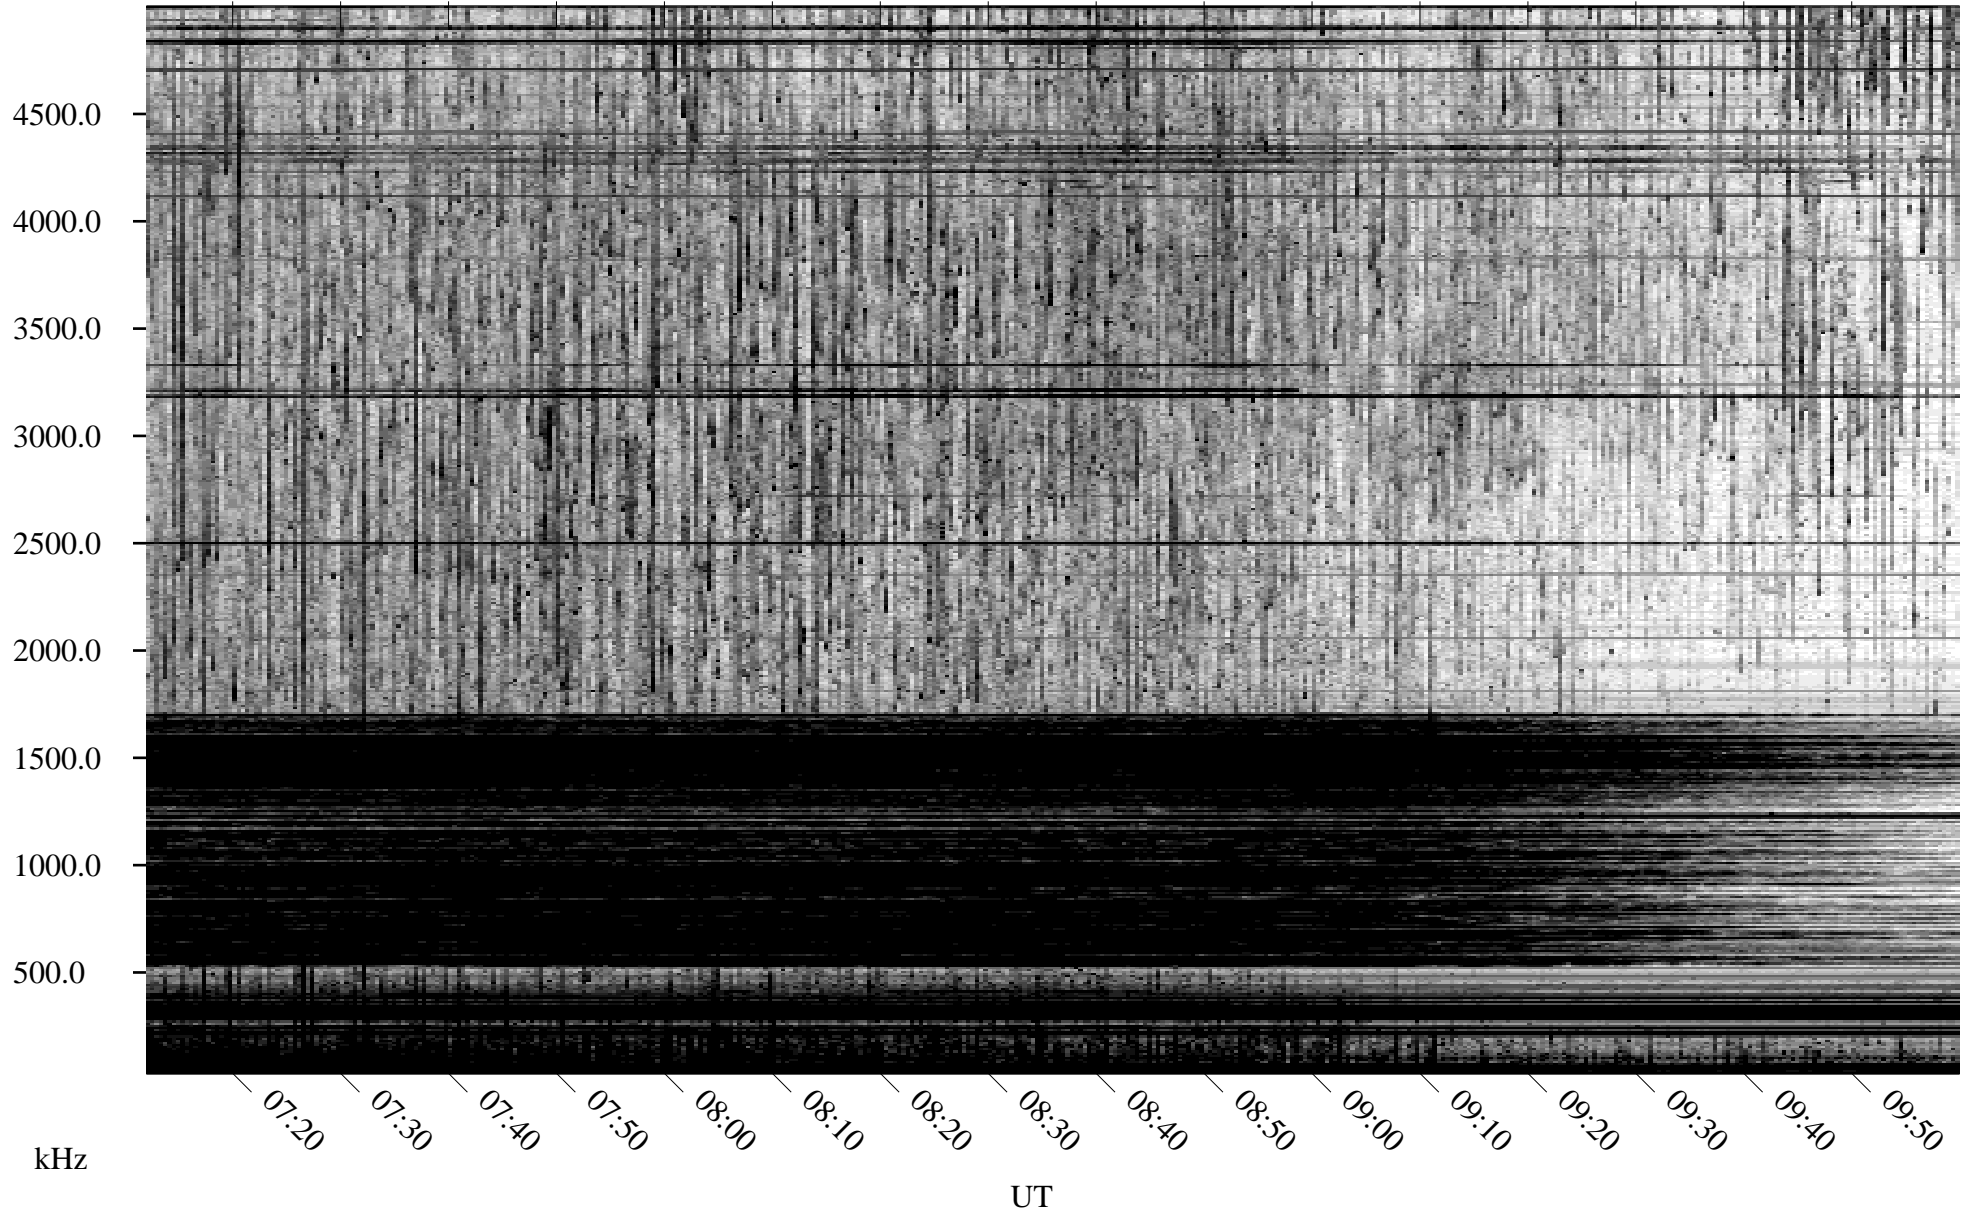

07/14/2010 Churchill, Manitoba

Linear Scale Black = 161 White = 15

ch10195l.r00SUm max_12

Page 1

07/14/2010 Churchill, Manitoba

Linear Scale Black = 161 White = 15

ch10195l.r00SUm max_12

Page 2

07/15/2010 Churchill, Manitoba

Linear Scale Black = 161 White = 15

ch10195l.r00SUm max_12

Page 3

07/15/2010 Churchill, Manitoba

Linear Scale Black = 161 White = 15

ch101951.r00SUm max_12

Page 4

07/15/2010 Churchill, Manitoba

Linear Scale Black = 161 White = 15

ch10195l.r00SUm max_12

Page 5

07/15/2010 Churchill, Manitoba

Linear Scale Black = 161 White = 15

ch10195l.r00SUm max_12

Page 6

07/15/2010 Churchill, Manitoba

Linear Scale Black = 161 White = 15

ch10195l.r00SUm max_12

Page 7

07/15/2010 Churchill, Manitoba

Linear Scale Black = 161 White = 15

ch10195l.r00SUm max_12