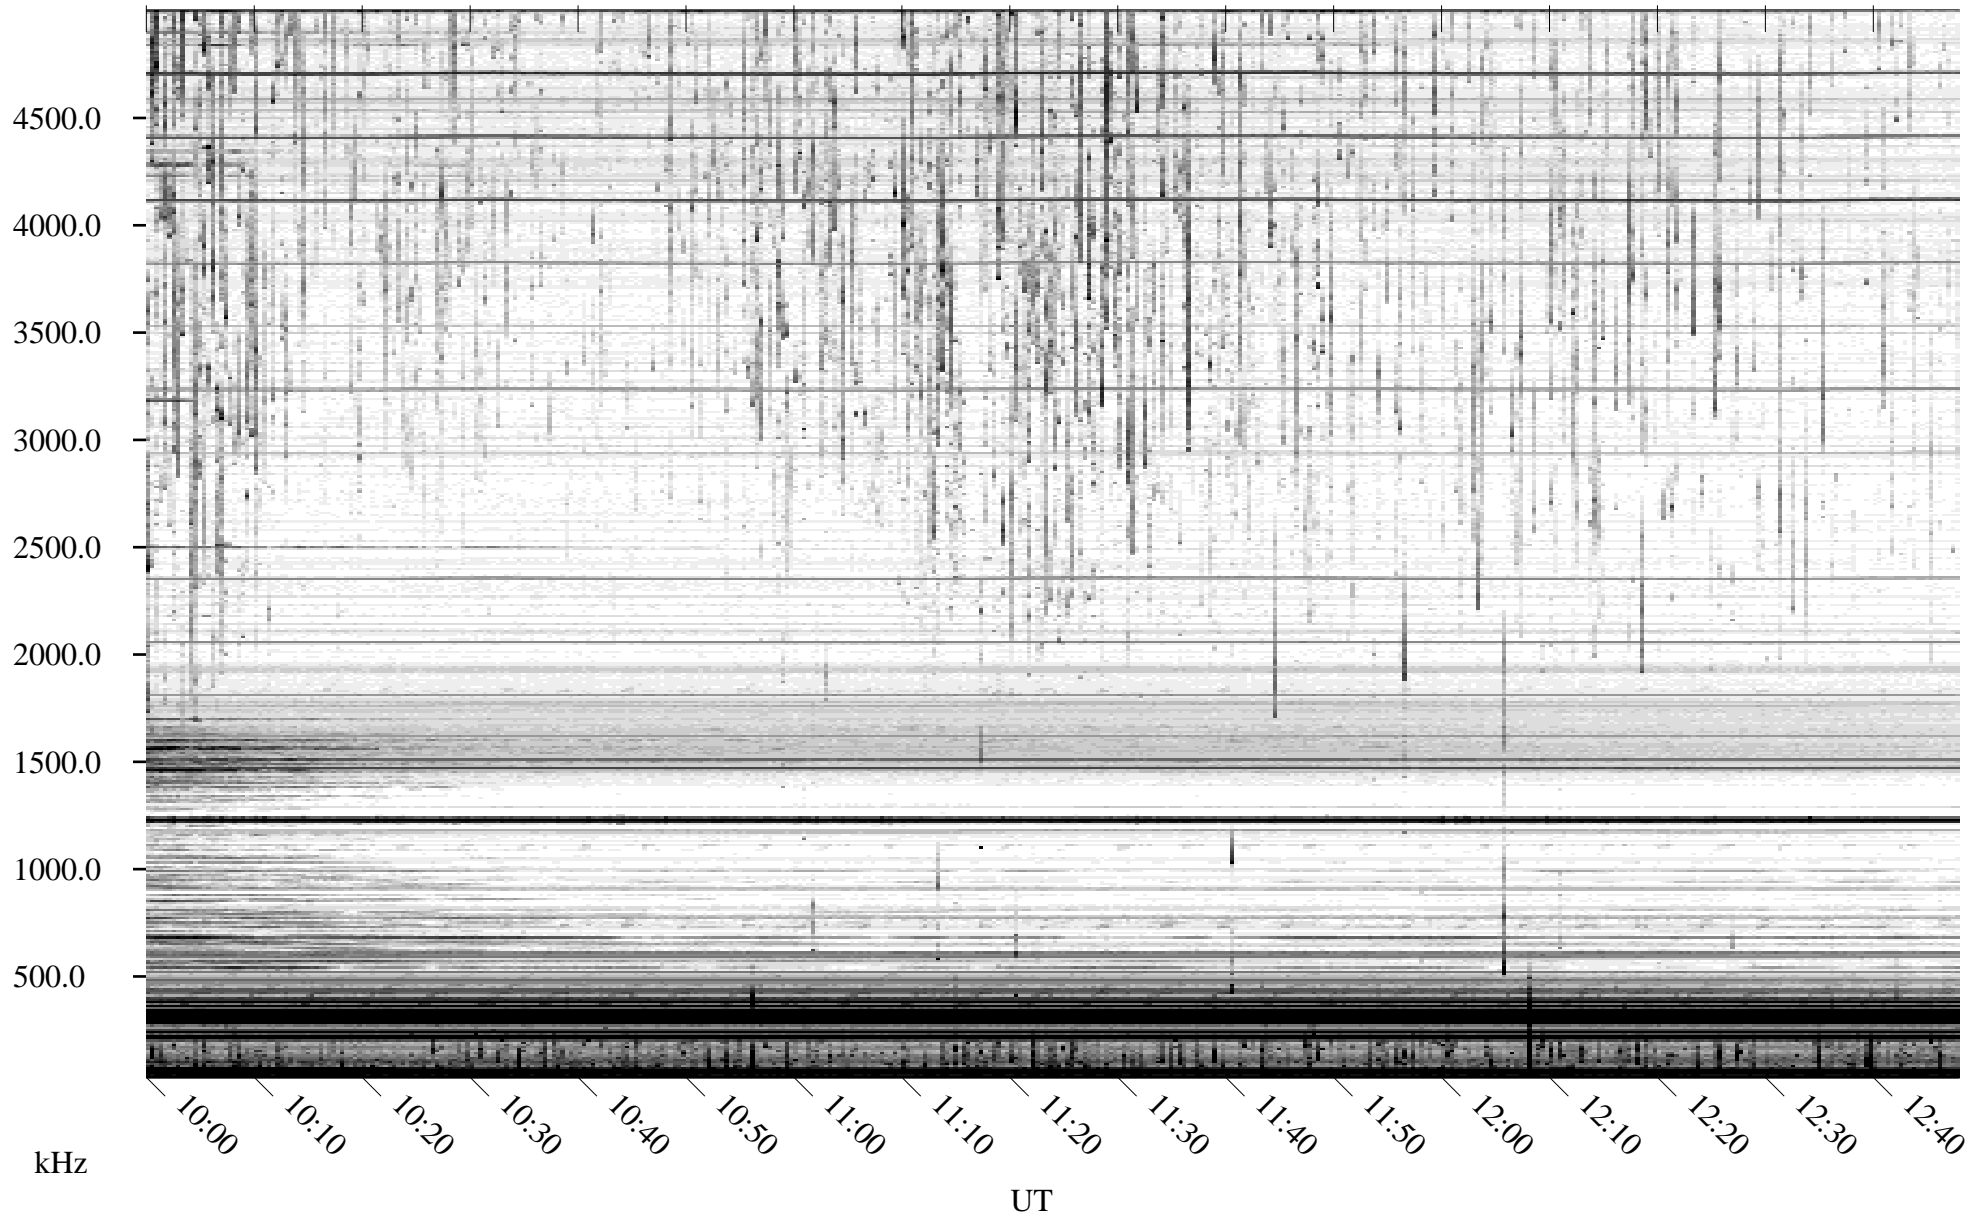

07/14/2010 Churchill, Manitoba

Linear Scale Black = 161 White = 15

ch10195l.r00SUm max_12

Page 1

07/14/2010 Churchill, Manitoba

Linear Scale Black = 161 White = 15

ch10195l.r00SUm max_12

Page 2

07/15/2010 Churchill, Manitoba

Linear Scale Black = 161 White = 15

ch10195l.r00SUm max_12

Page 3

07/15/2010 Churchill, Manitoba

Linear Scale Black = 161 White = 15

ch101951.r00SUm max_12

Page 4

07/15/2010 Churchill, Manitoba

Linear Scale Black = 161 White = 15

ch10195l.r00SUm max_12

Page 5

07/15/2010 Churchill, Manitoba

Linear Scale Black = 161 White = 15

ch10195l.r00SUm max_12

Page 6

07/15/2010 Churchill, Manitoba

Linear Scale Black = 161 White = 15

ch10195l.r00SUm max_12

Page 7

07/15/2010 Churchill, Manitoba

Linear Scale Black = 161 White = 15

ch10195l.r00SUm max_12