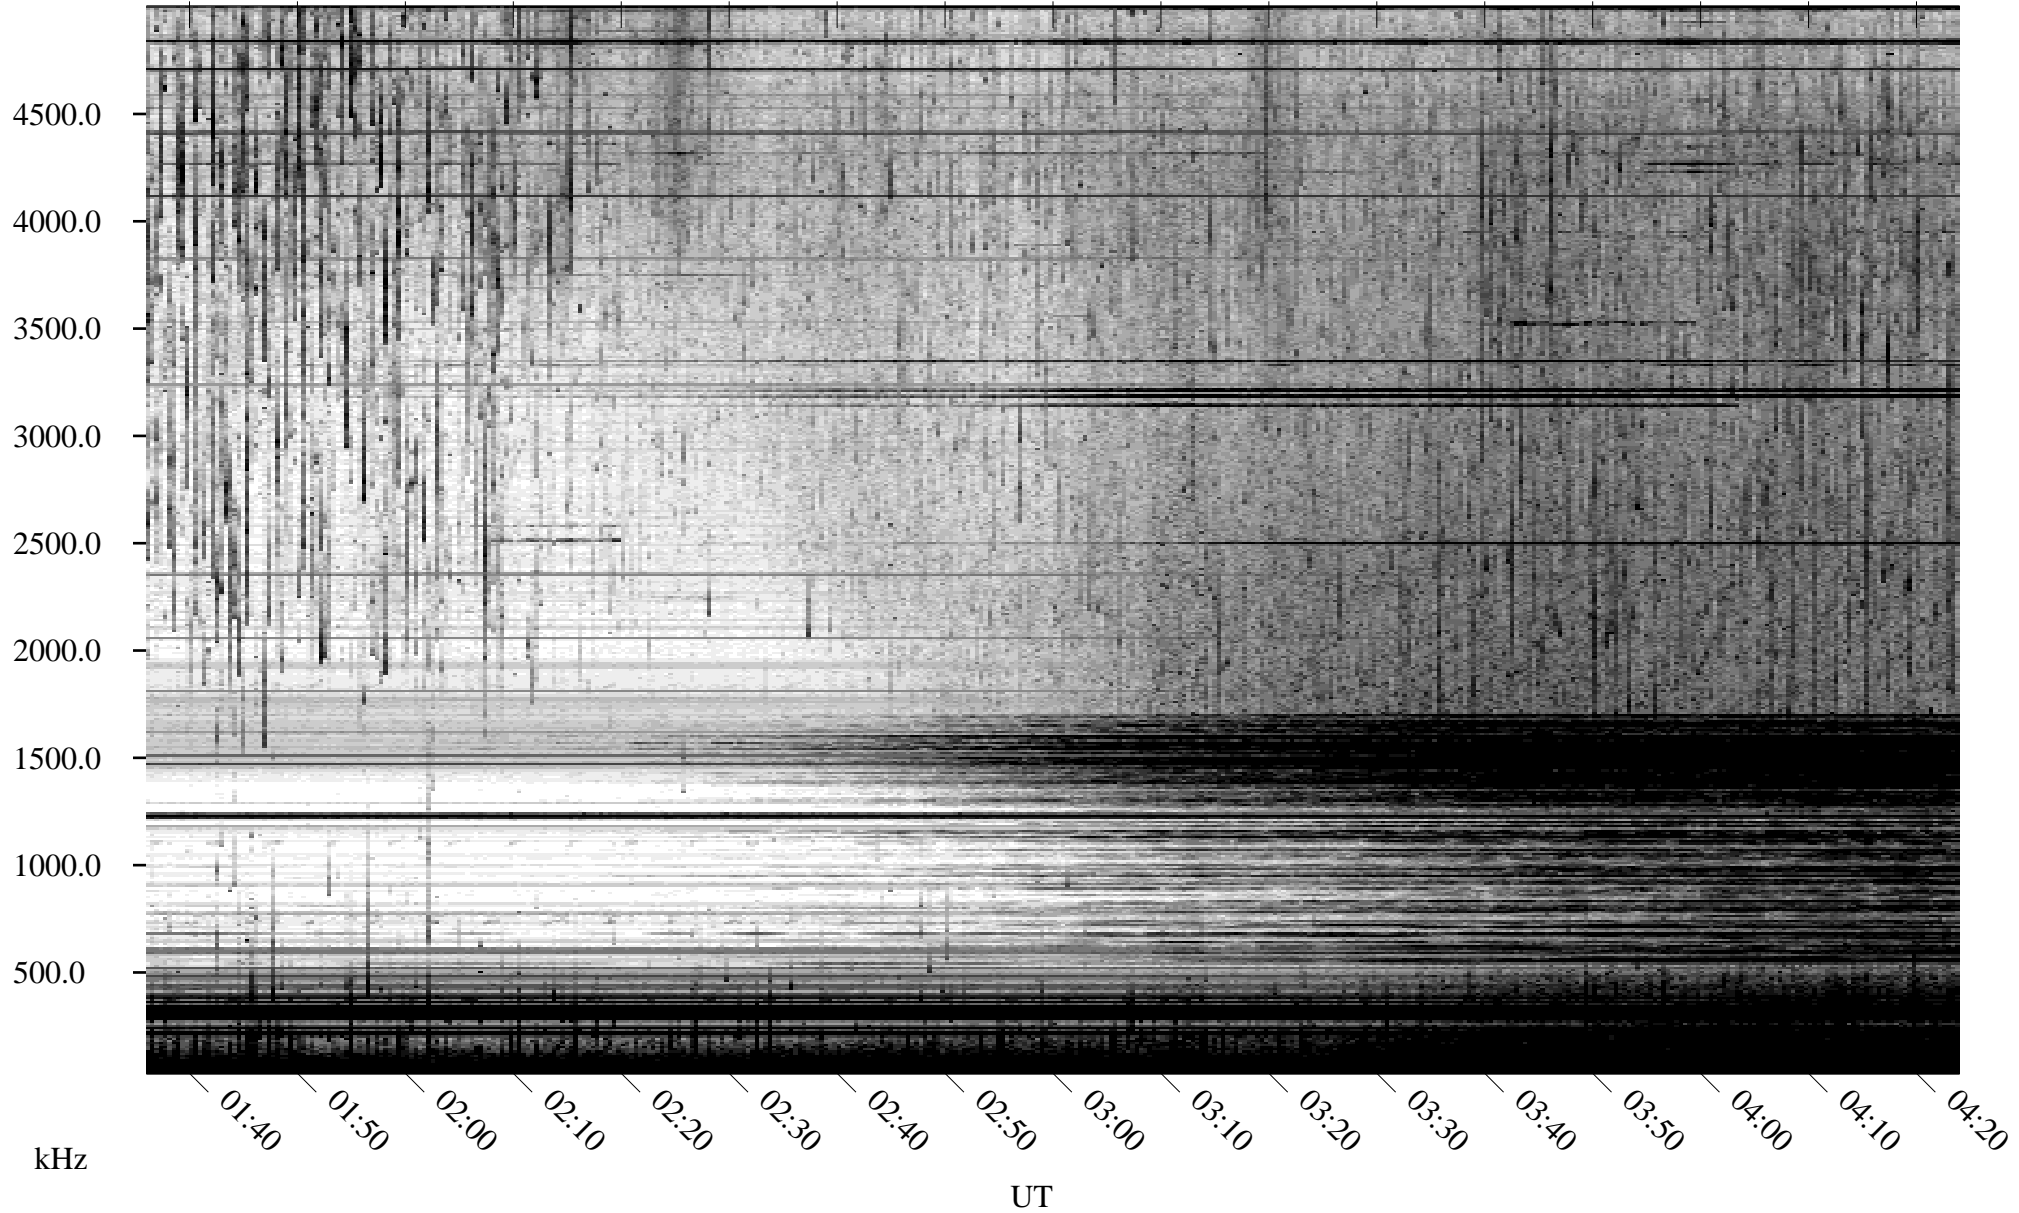

07/14/2010 Churchill, Manitoba

Linear Scale Black = 161 White = 15

ch10195l.r00SUm max_12

Page 1

07/14/2010 Churchill, Manitoba

Linear Scale Black = 161 White = 15

ch10195l.r00SUm max_12

Page 2

07/15/2010 Churchill, Manitoba

Linear Scale Black = 161 White = 15

ch10195l.r00SUm max_12

Page 3

07/15/2010 Churchill, Manitoba

Linear Scale Black = 161 White = 15

ch101951.r00SUm max_12

Page 4

07/15/2010 Churchill, Manitoba

Linear Scale Black = 161 White = 15

ch10195l.r00SUm max_12

Page 5

07/15/2010 Churchill, Manitoba

Linear Scale Black = 161 White = 15

ch10195l.r00SUm max_12

Page 6

07/15/2010 Churchill, Manitoba

Linear Scale Black = 161 White = 15

ch10195l.r00SUm max_12

Page 7

07/15/2010 Churchill, Manitoba

Linear Scale Black = 161 White = 15

ch10195l.r00SUm max_12