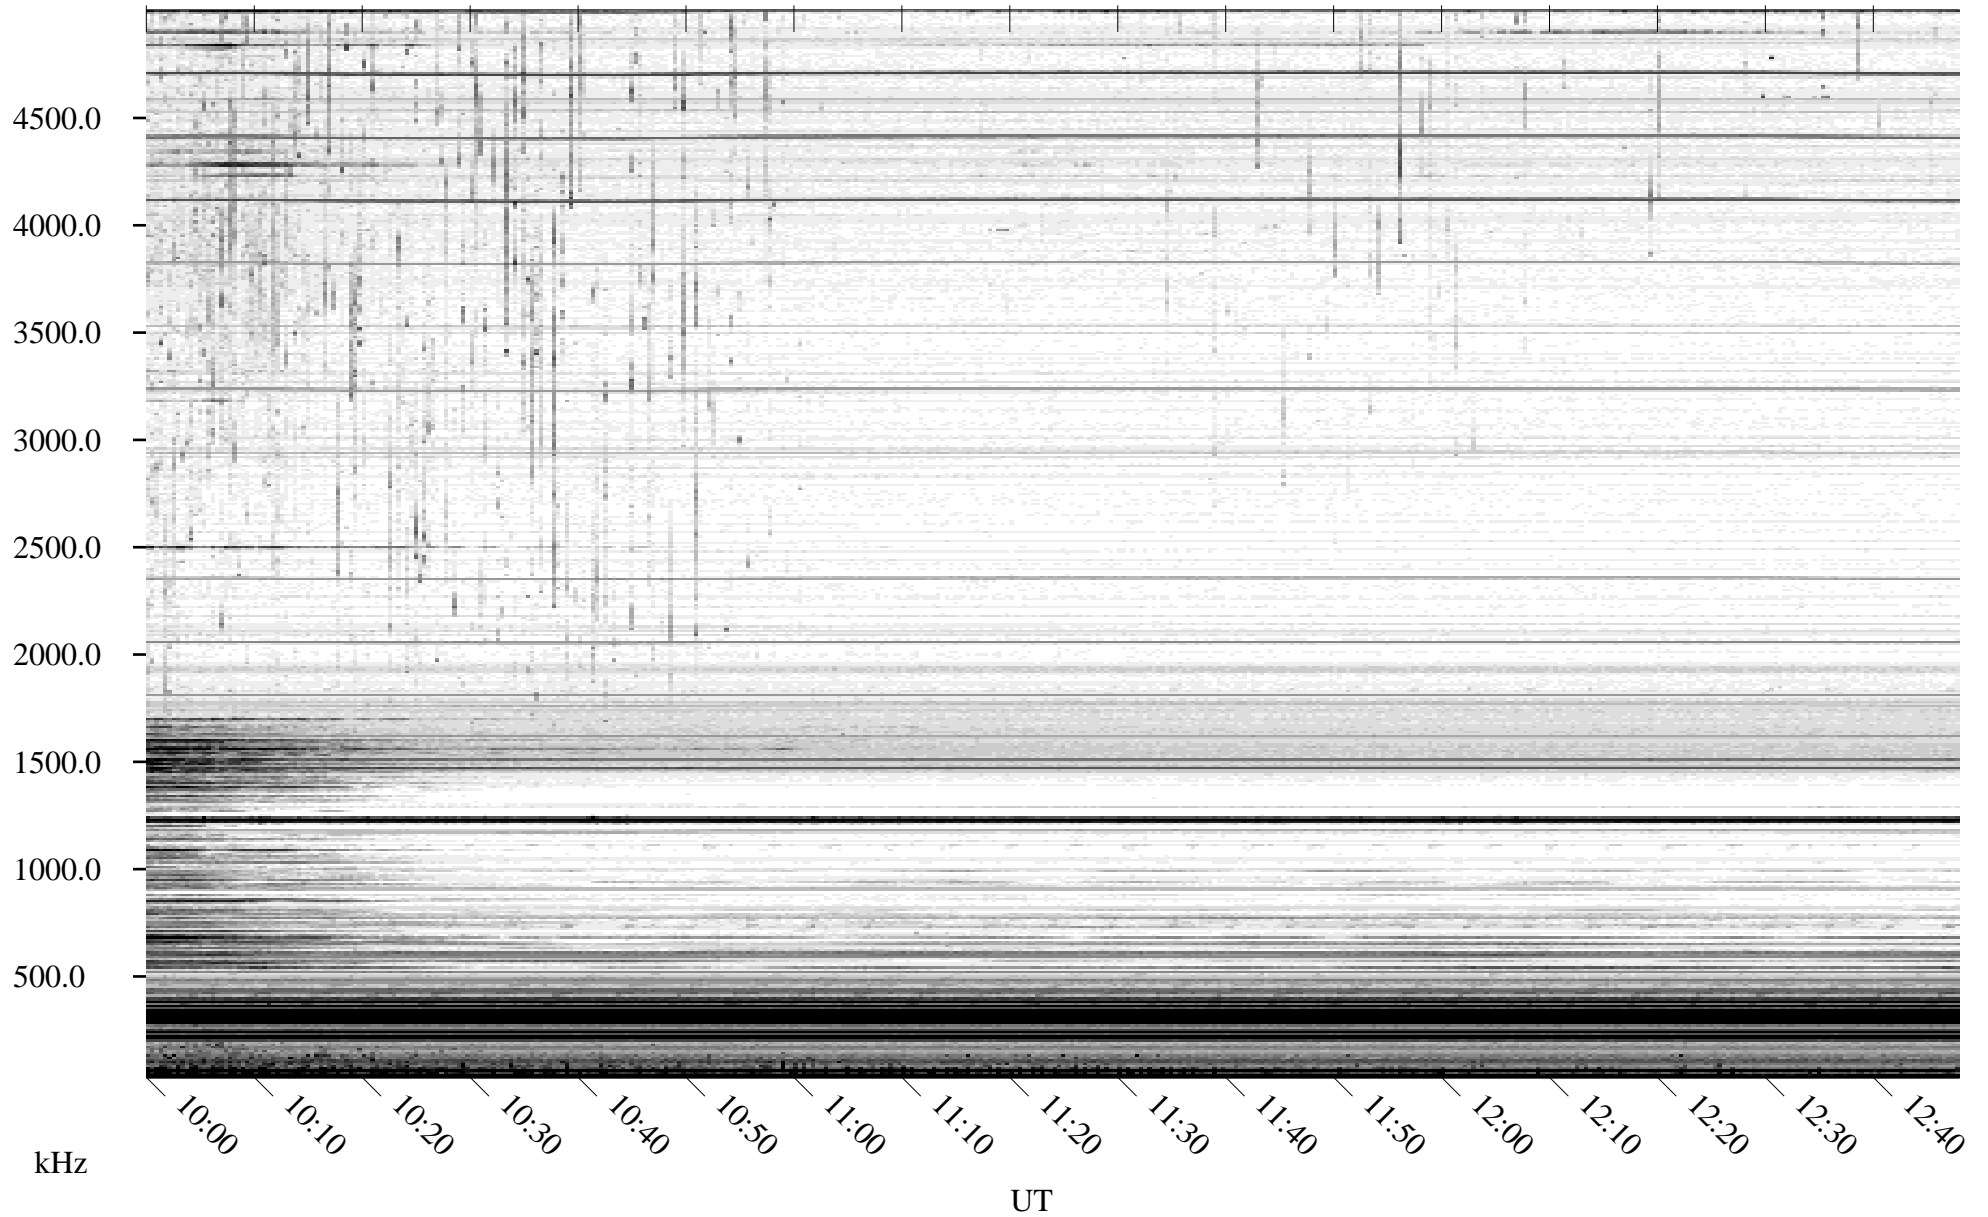

07/15/2010 Churchill, Manitoba

Linear Scale Black = 161 White = 15

ch10196l.r00SUm max_12

Page 1

07/15/2010 Churchill, Manitoba

Linear Scale Black = 161 White = 15

ch10196l.r00SUm max_12

Page 2

07/16/2010 Churchill, Manitoba

Linear Scale Black = 161 White = 15

ch10196l.r00SUm max_12

Page 3

07/16/2010 Churchill, Manitoba

Linear Scale Black = 161 White = 15

ch10196l.r00SUm max_12

Page 4

07/16/2010 Churchill, Manitoba

Linear Scale Black = 161 White = 15

ch10196l.r00SUm max_12

Page 5

07/16/2010 Churchill, Manitoba

Linear Scale Black = 161 White = 15

ch10196l.r00SUm max_12

Page 6

07/16/2010 Churchill, Manitoba

Linear Scale Black = 161 White = 15

ch10196l.r00SUm max_12

Page 7

07/16/2010 Churchill, Manitoba

Linear Scale Black = 161 White = 15

ch10196l.r00SUm max_12