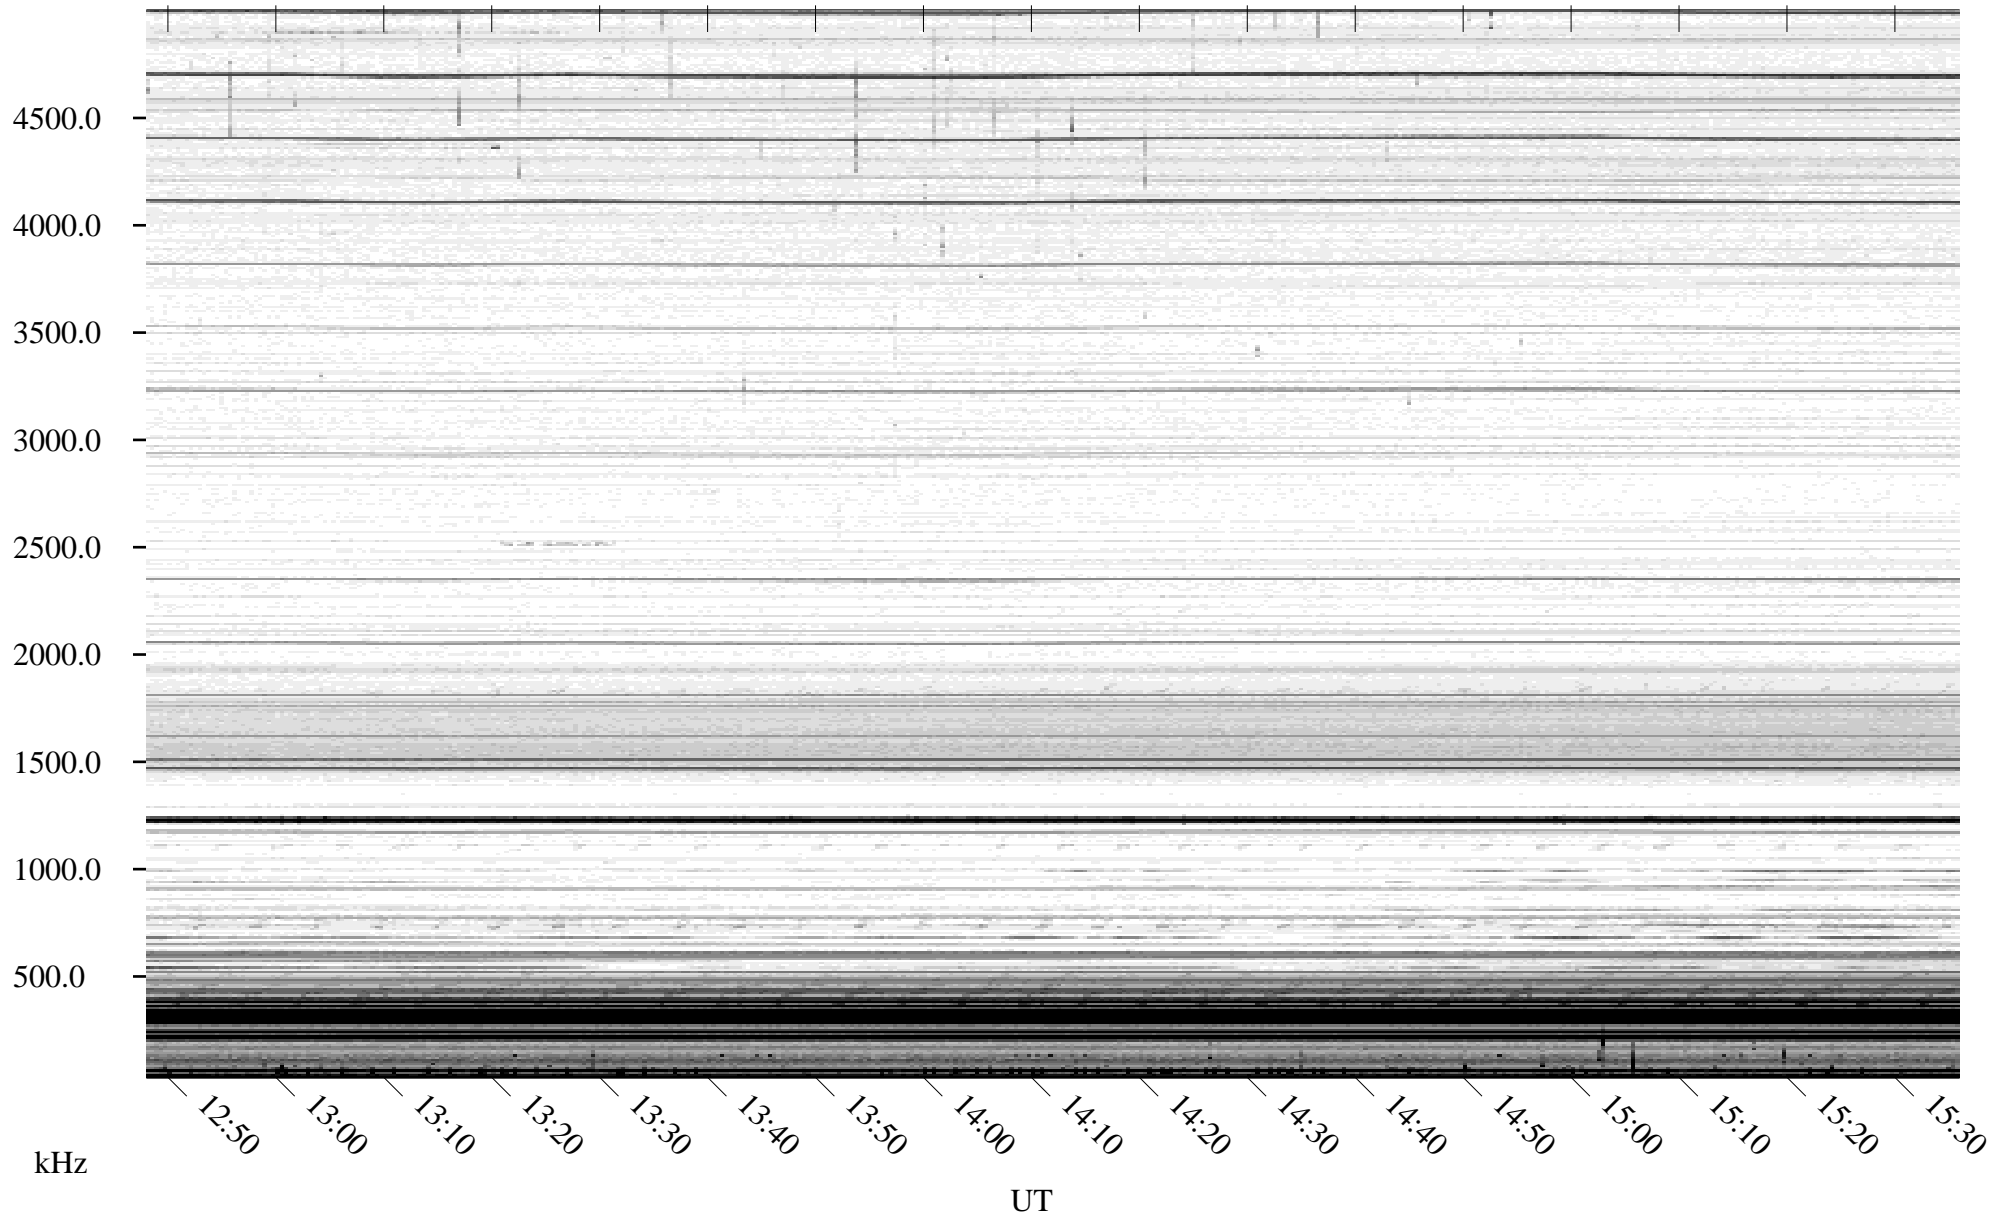

07/15/2010 Churchill, Manitoba

Linear Scale Black = 161 White = 15

ch10196l.r00SUm max_12

Page 1

07/15/2010 Churchill, Manitoba

Linear Scale Black = 161 White = 15

ch10196l.r00SUm max_12

Page 2

07/16/2010 Churchill, Manitoba

Linear Scale Black = 161 White = 15

ch10196l.r00SUm max_12

Page 3

07/16/2010 Churchill, Manitoba

Linear Scale Black = 161 White = 15

ch10196l.r00SUm max_12

Page 4

07/16/2010 Churchill, Manitoba

Linear Scale Black = 161 White = 15

ch10196l.r00SUm max_12

Page 5

07/16/2010 Churchill, Manitoba

Linear Scale Black = 161 White = 15

ch10196l.r00SUm max_12

Page 6

07/16/2010 Churchill, Manitoba

Linear Scale Black = 161 White = 15

ch10196l.r00SUm max_12

Page 7

07/16/2010 Churchill, Manitoba

Linear Scale Black = 161 White = 15

ch10196l.r00SUm max_12