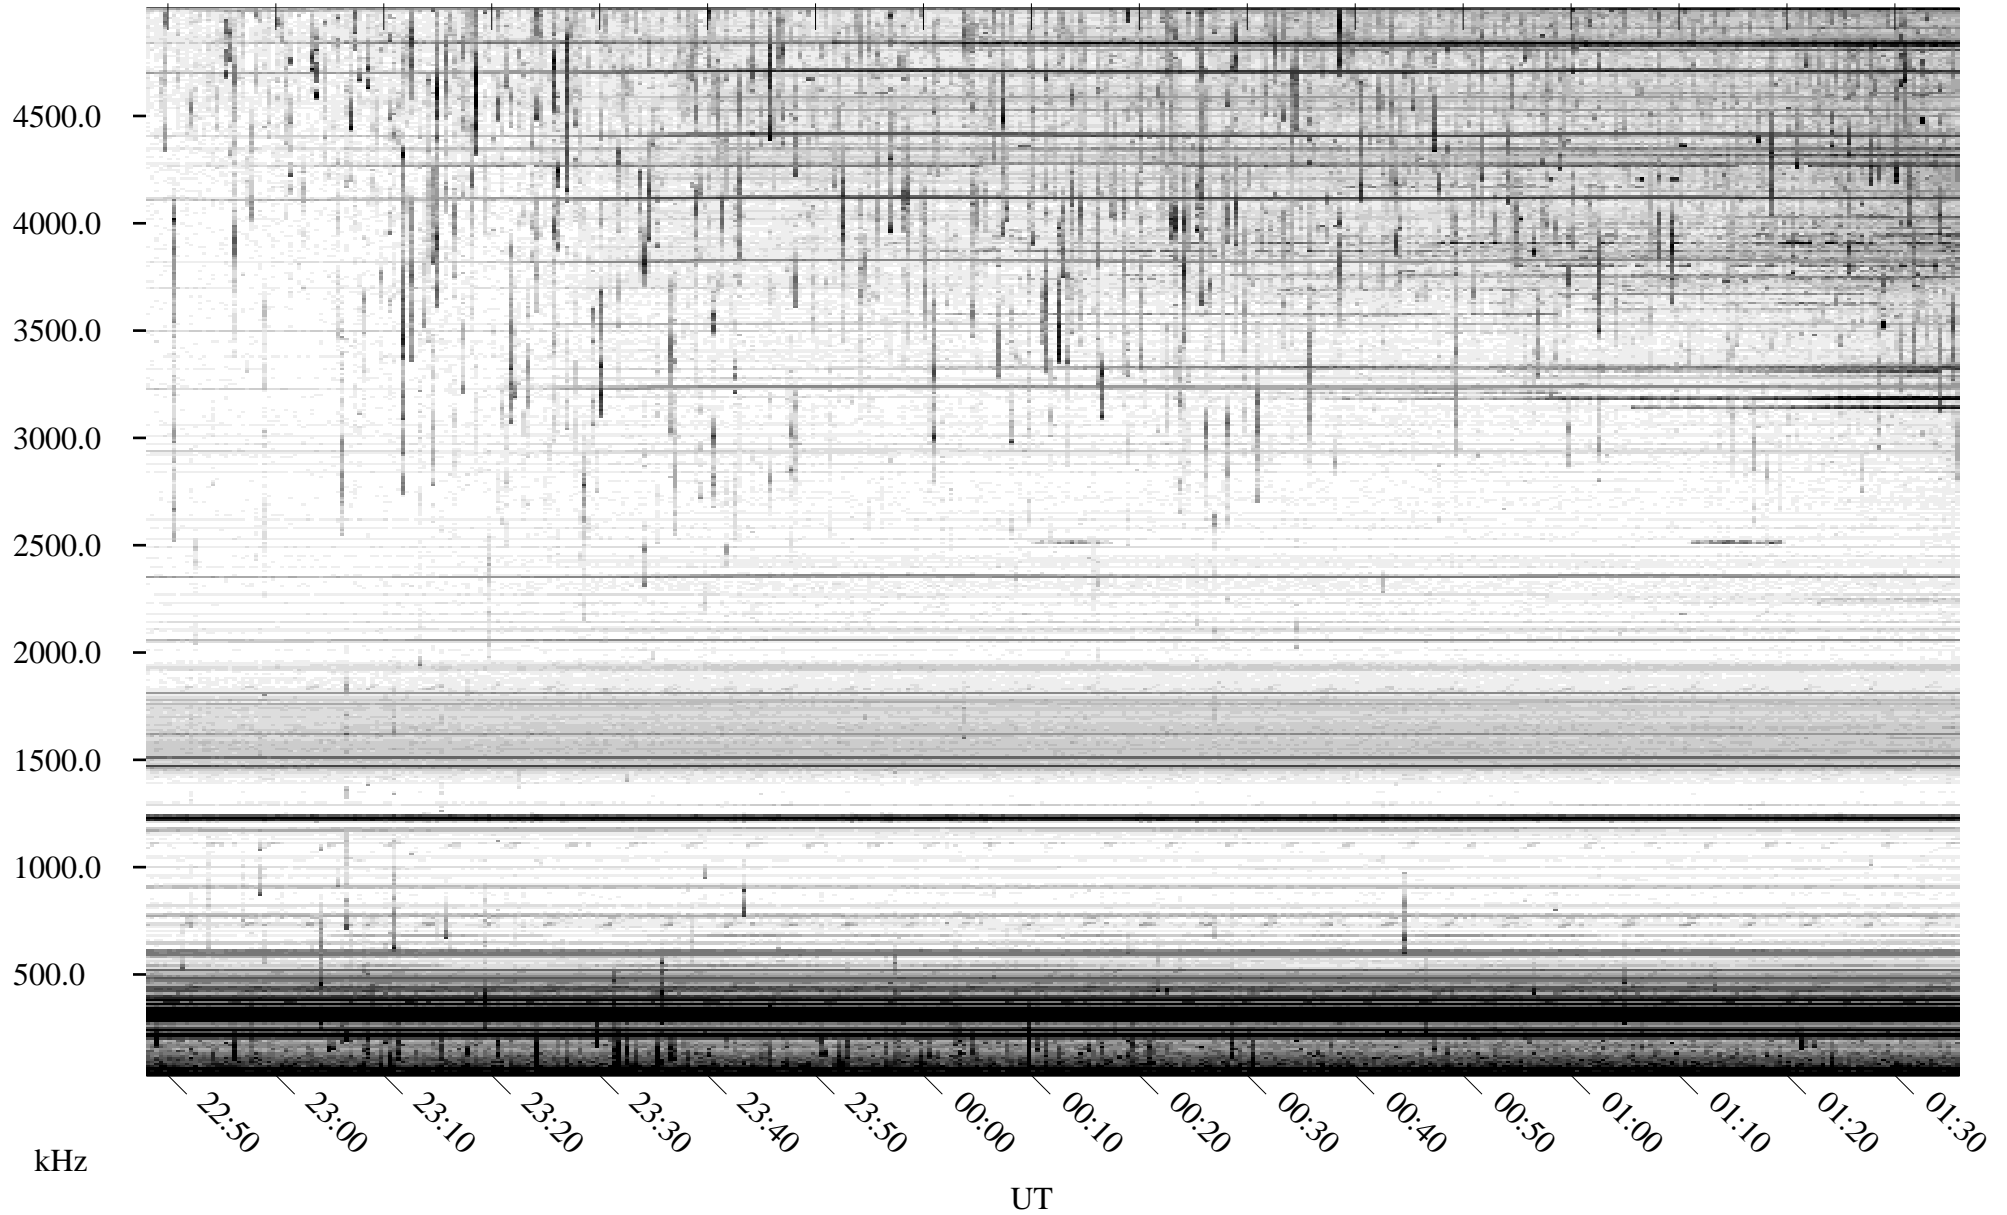

07/15/2010 Churchill, Manitoba

Linear Scale Black = 161 White = 15

ch10196l.r00SUm max_12

Page 1

07/15/2010 Churchill, Manitoba

Linear Scale Black = 161 White = 15

ch10196l.r00SUm max_12

Page 2

07/16/2010 Churchill, Manitoba

Linear Scale Black = 161 White = 15

ch10196l.r00SUm max_12

Page 3

07/16/2010 Churchill, Manitoba

Linear Scale Black = 161 White = 15

ch10196l.r00SUm max_12

Page 4

07/16/2010 Churchill, Manitoba

Linear Scale Black = 161 White = 15

ch10196l.r00SUm max_12

Page 5

07/16/2010 Churchill, Manitoba

Linear Scale Black = 161 White = 15

ch10196l.r00SUm max_12

Page 6

07/16/2010 Churchill, Manitoba

Linear Scale Black = 161 White = 15

ch10196l.r00SUm max_12

Page 7

07/16/2010 Churchill, Manitoba

Linear Scale Black = 161 White = 15

ch10196l.r00SUm max_12