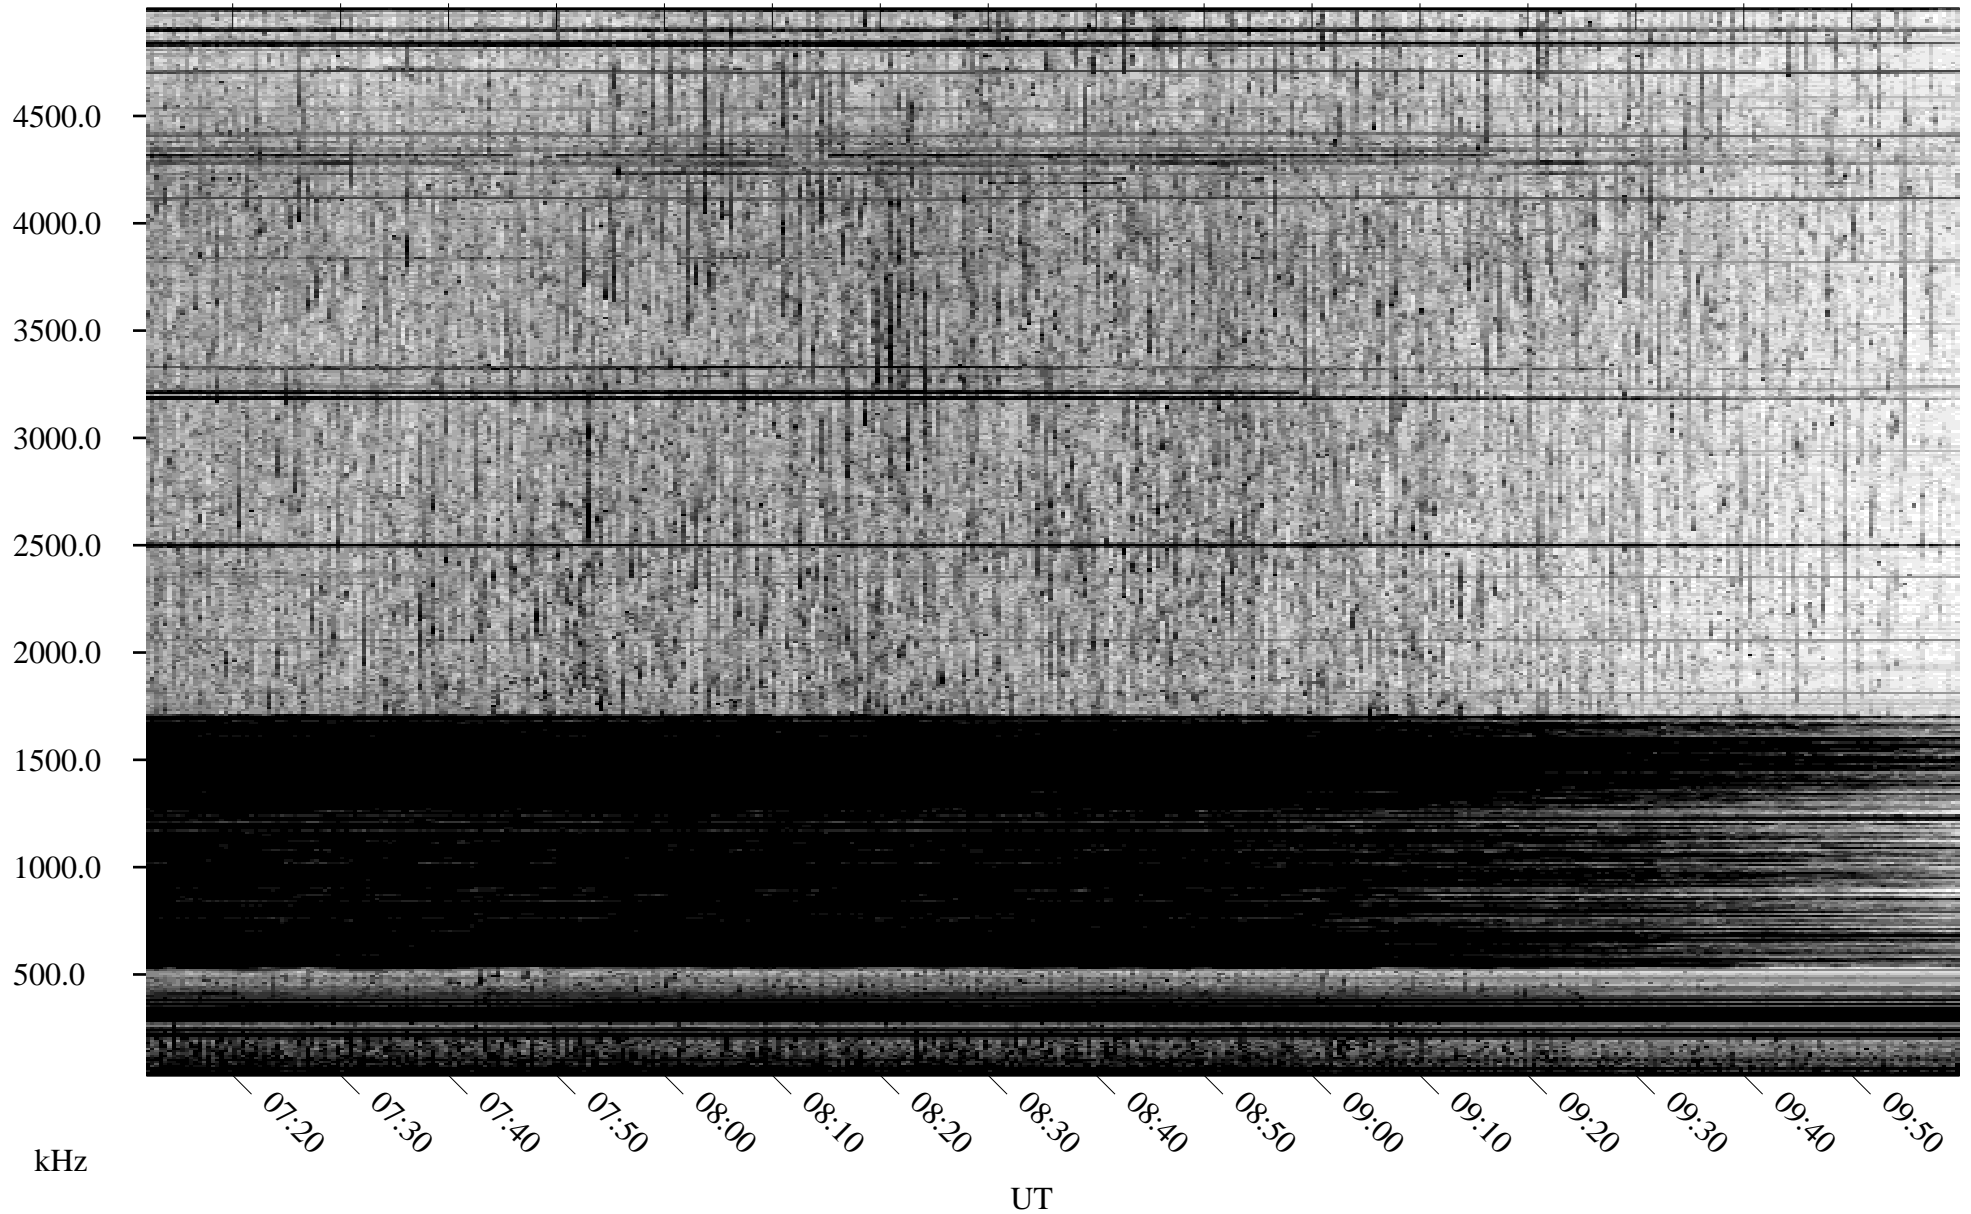

07/15/2010 Churchill, Manitoba

Linear Scale Black = 161 White = 15

ch10196l.r00SUm max_12

Page 1

07/15/2010 Churchill, Manitoba

Linear Scale Black = 161 White = 15

ch10196l.r00SUm max_12

Page 2

07/16/2010 Churchill, Manitoba

Linear Scale Black = 161 White = 15

ch10196l.r00SUm max_12

Page 3

07/16/2010 Churchill, Manitoba

Linear Scale Black = 161 White = 15

ch10196l.r00SUm max_12

Page 4

07/16/2010 Churchill, Manitoba

Linear Scale Black = 161 White = 15

ch10196l.r00SUm max_12

Page 5

07/16/2010 Churchill, Manitoba

Linear Scale Black = 161 White = 15

ch10196l.r00SUm max_12

Page 6

07/16/2010 Churchill, Manitoba

Linear Scale Black = 161 White = 15

ch10196l.r00SUm max_12

Page 7

07/16/2010 Churchill, Manitoba

Linear Scale Black = 161 White = 15

ch10196l.r00SUm max_12