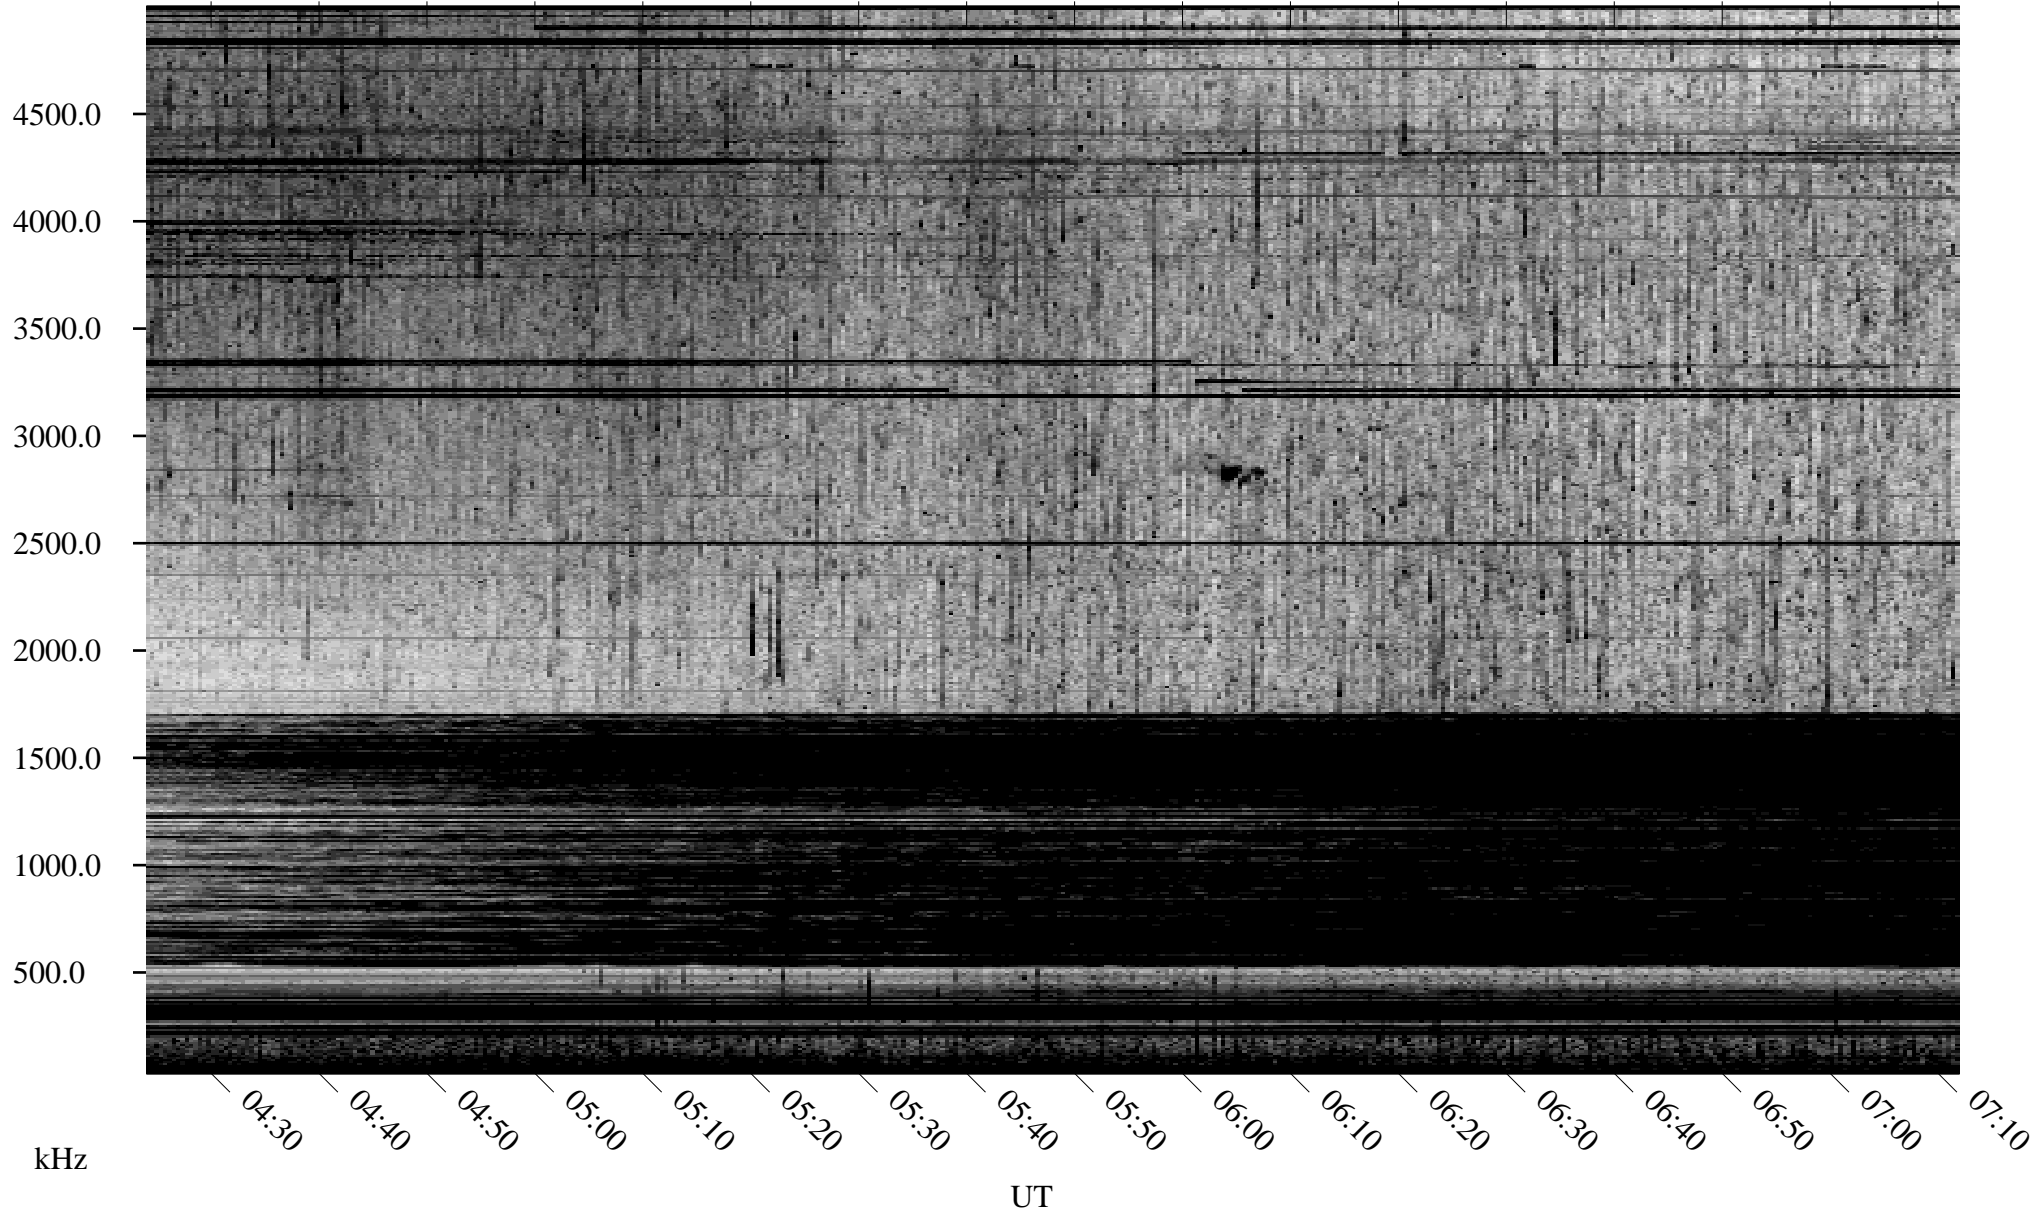

07/15/2010 Churchill, Manitoba

Linear Scale Black = 161 White = 15

ch10196l.r00SUm max_12

Page 1

07/15/2010 Churchill, Manitoba

Linear Scale Black = 161 White = 15

ch10196l.r00SUm max_12

Page 2

07/16/2010 Churchill, Manitoba

Linear Scale Black = 161 White = 15

ch10196l.r00SUm max_12

Page 3

07/16/2010 Churchill, Manitoba

Linear Scale Black = 161 White = 15

ch10196l.r00SUm max_12

Page 4

07/16/2010 Churchill, Manitoba

Linear Scale Black = 161 White = 15

ch10196l.r00SUm max_12

Page 5

07/16/2010 Churchill, Manitoba

Linear Scale Black = 161 White = 15

ch10196l.r00SUm max_12

Page 6

07/16/2010 Churchill, Manitoba

Linear Scale Black = 161 White = 15

ch10196l.r00SUm max_12

Page 7

07/16/2010 Churchill, Manitoba

Linear Scale Black = 161 White = 15

ch10196l.r00SUm max_12