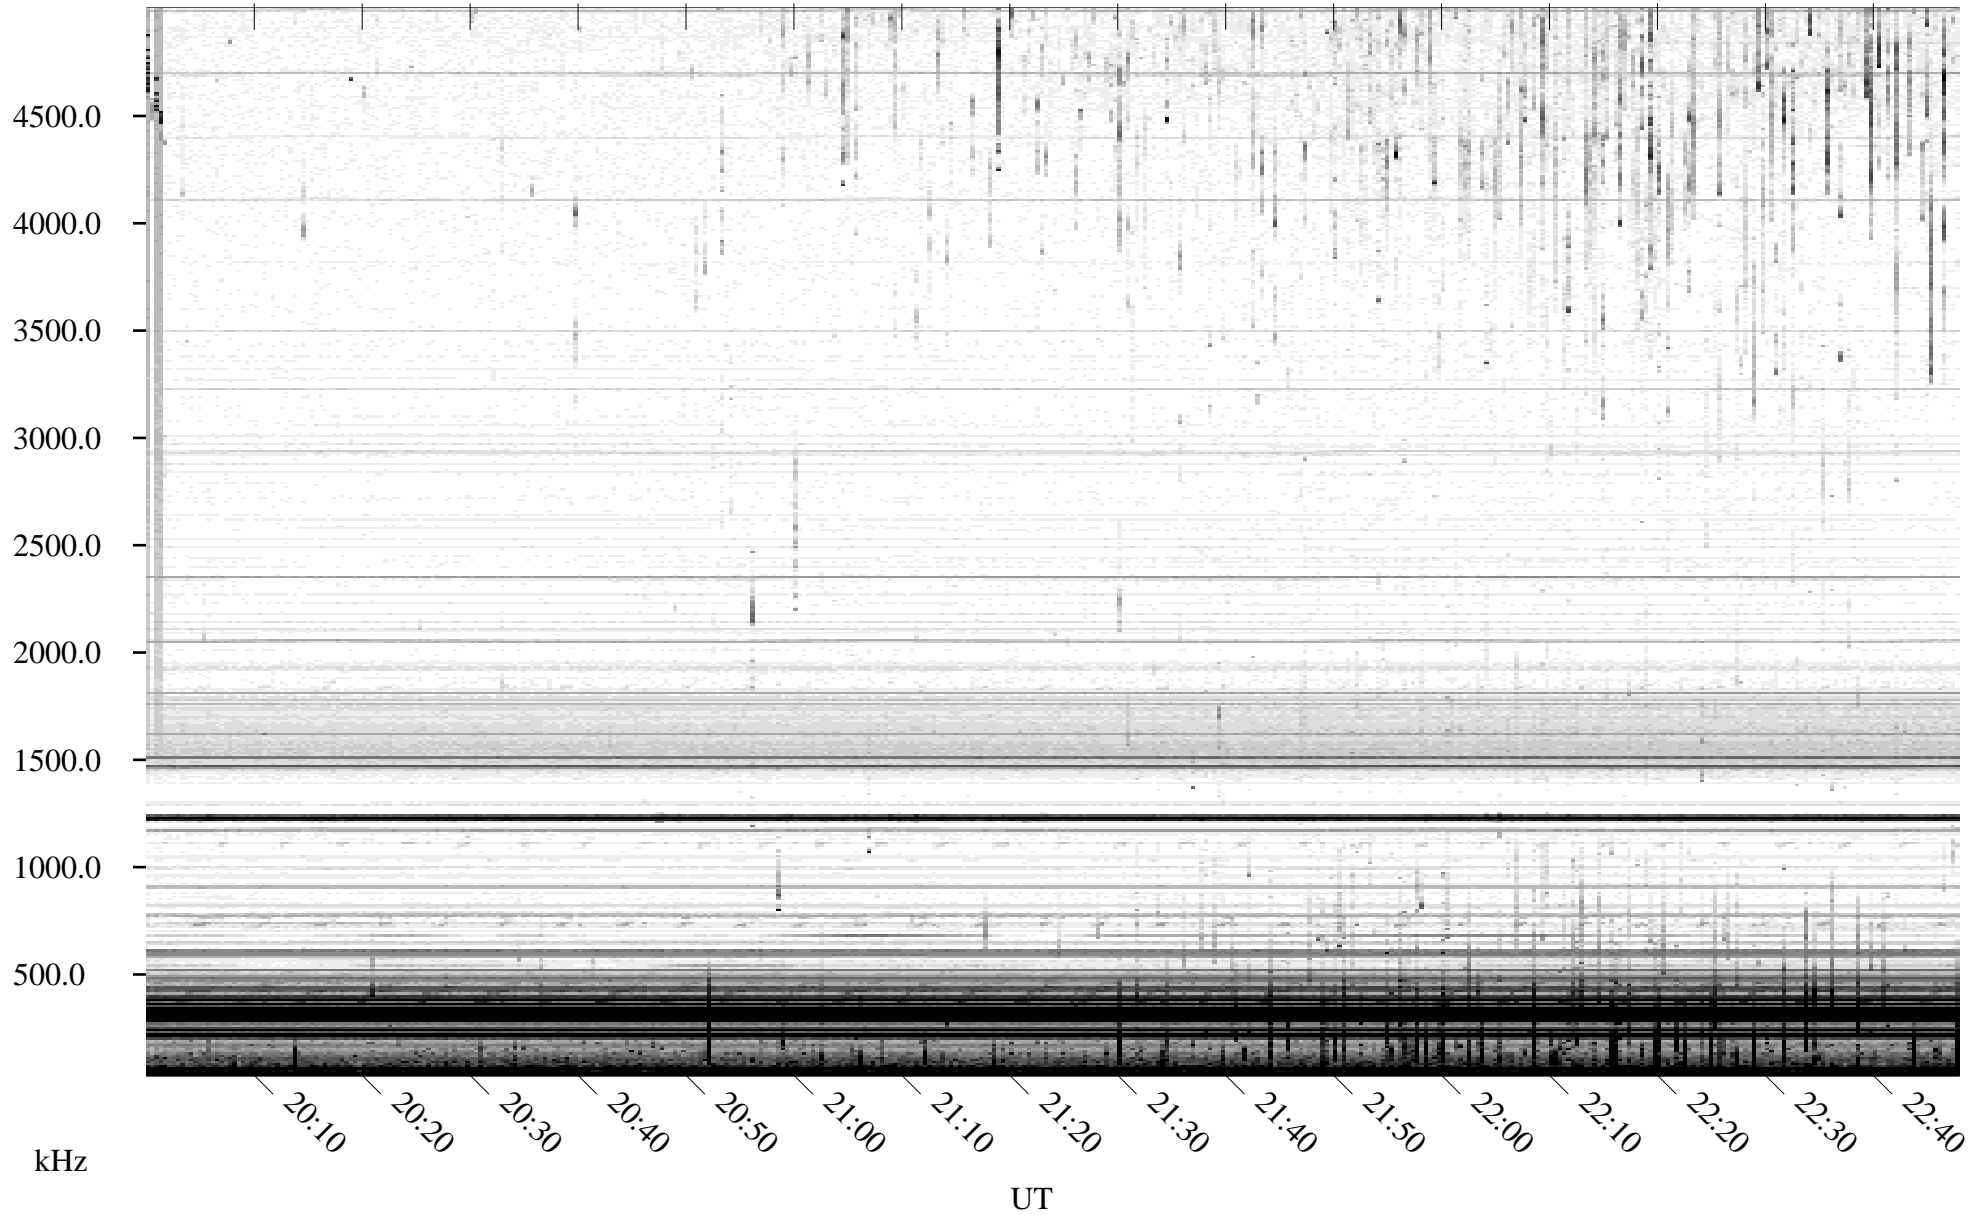

07/15/2010 Churchill, Manitoba

Linear Scale Black = 161 White = 15

ch10196l.r00SUm max_12

Page 1

07/15/2010 Churchill, Manitoba

Linear Scale Black = 161 White = 15

ch10196l.r00SUm max_12

Page 2

07/16/2010 Churchill, Manitoba

Linear Scale Black = 161 White = 15

ch10196l.r00SUm max_12

Page 3

07/16/2010 Churchill, Manitoba

Linear Scale Black = 161 White = 15

ch10196l.r00SUm max_12

Page 4

07/16/2010 Churchill, Manitoba

Linear Scale Black = 161 White = 15

ch10196l.r00SUm max_12

Page 5

07/16/2010 Churchill, Manitoba

Linear Scale Black = 161 White = 15

ch10196l.r00SUm max_12

Page 6

07/16/2010 Churchill, Manitoba

Linear Scale Black = 161 White = 15

ch10196l.r00SUm max_12

Page 7

07/16/2010 Churchill, Manitoba

Linear Scale Black = 161 White = 15

ch10196l.r00SUm max_12