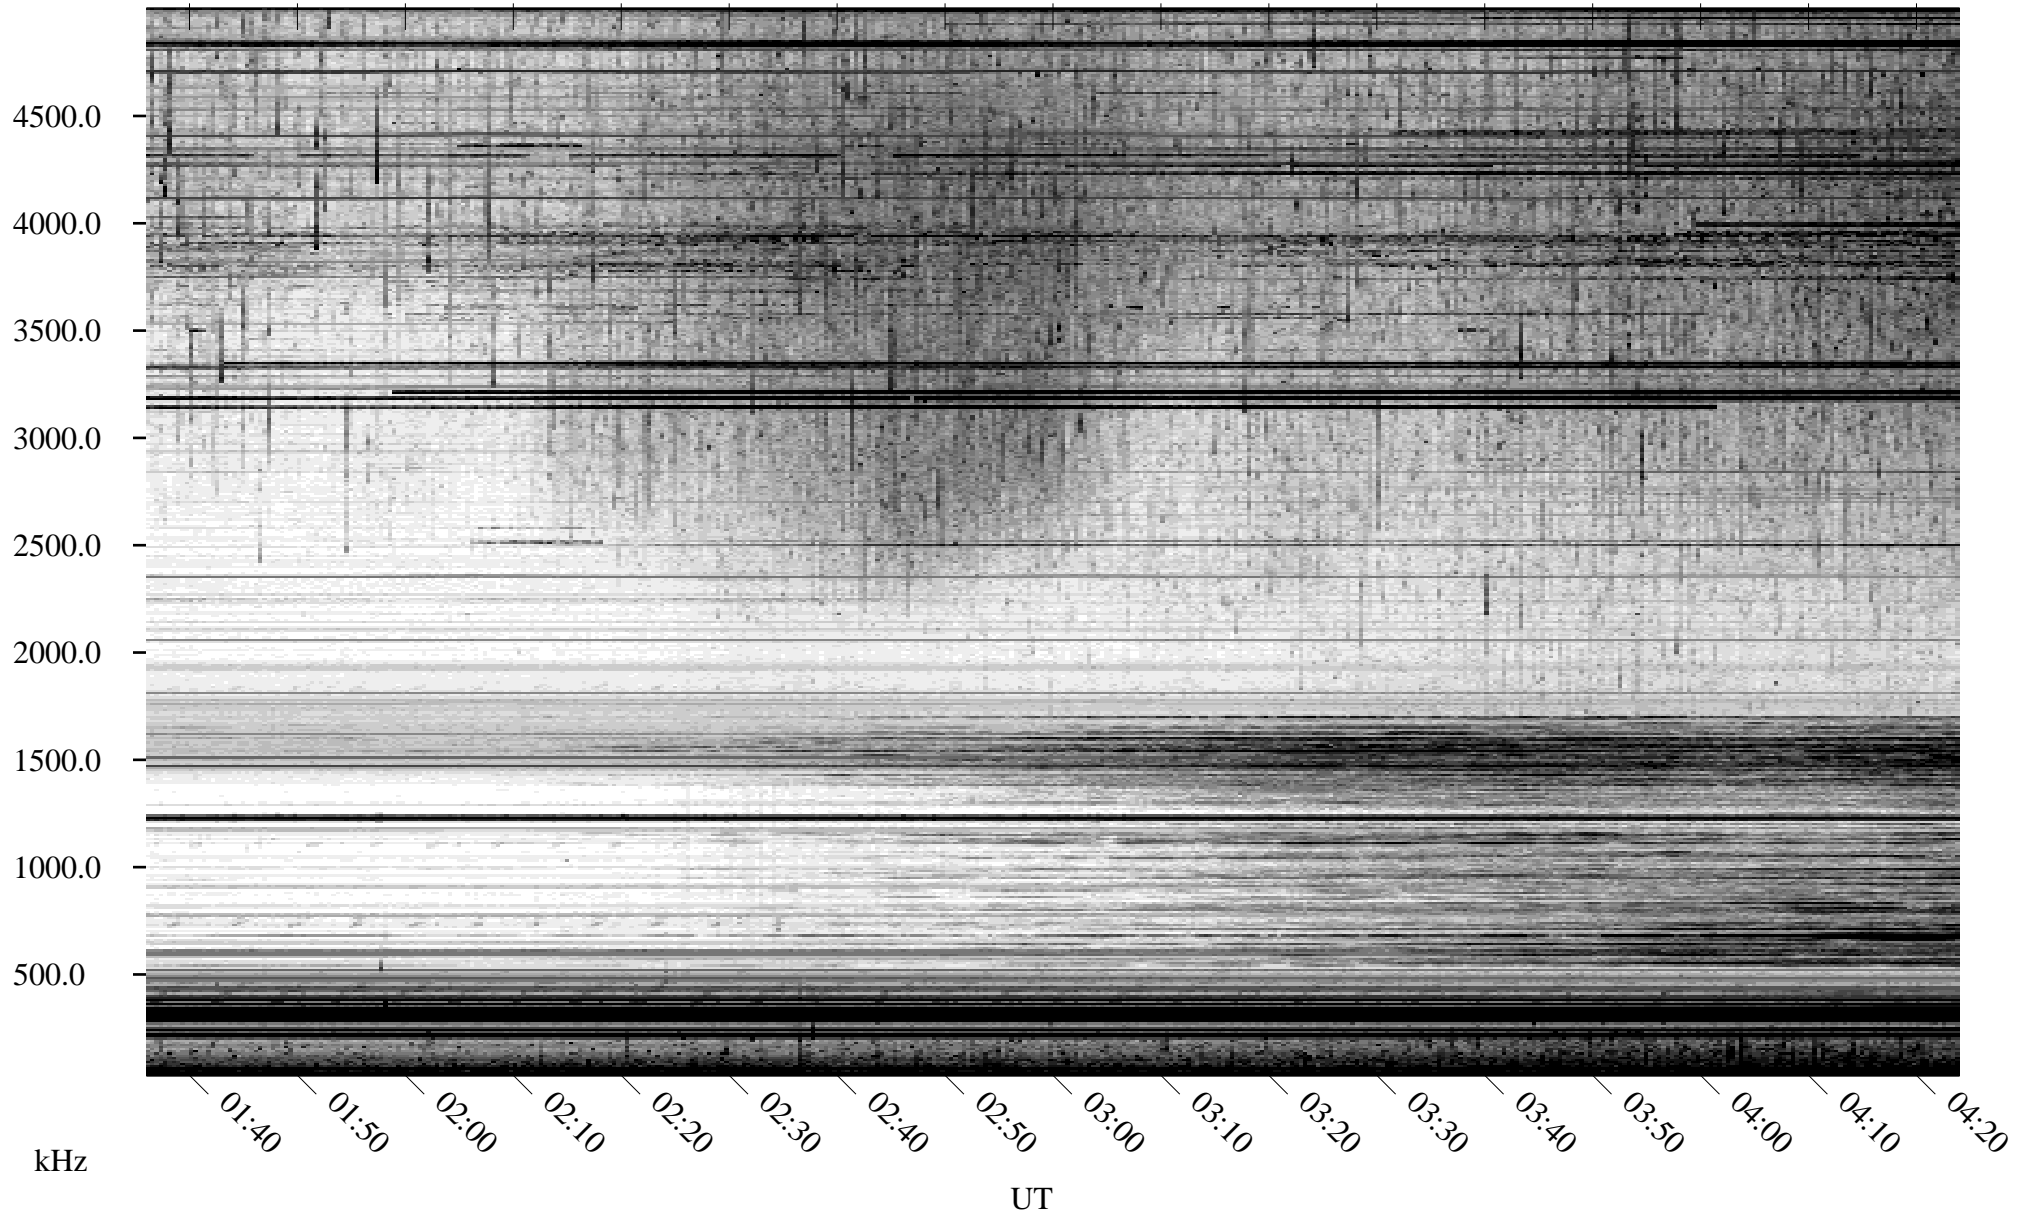

07/15/2010 Churchill, Manitoba

Linear Scale Black = 161 White = 15

ch10196l.r00SUm max_12

Page 1

07/15/2010 Churchill, Manitoba

Linear Scale Black = 161 White = 15

ch10196l.r00SUm max_12

Page 2

07/16/2010 Churchill, Manitoba

Linear Scale Black = 161 White = 15

ch10196l.r00SUm max_12

Page 3

07/16/2010 Churchill, Manitoba

Linear Scale Black = 161 White = 15

ch10196l.r00SUm max_12

Page 4

07/16/2010 Churchill, Manitoba

Linear Scale Black = 161 White = 15

ch10196l.r00SUm max_12

Page 5

07/16/2010 Churchill, Manitoba

Linear Scale Black = 161 White = 15

ch10196l.r00SUm max_12

Page 6

07/16/2010 Churchill, Manitoba

Linear Scale Black = 161 White = 15

ch10196l.r00SUm max_12

Page 7

07/16/2010 Churchill, Manitoba

Linear Scale Black = 161 White = 15

ch10196l.r00SUm max_12