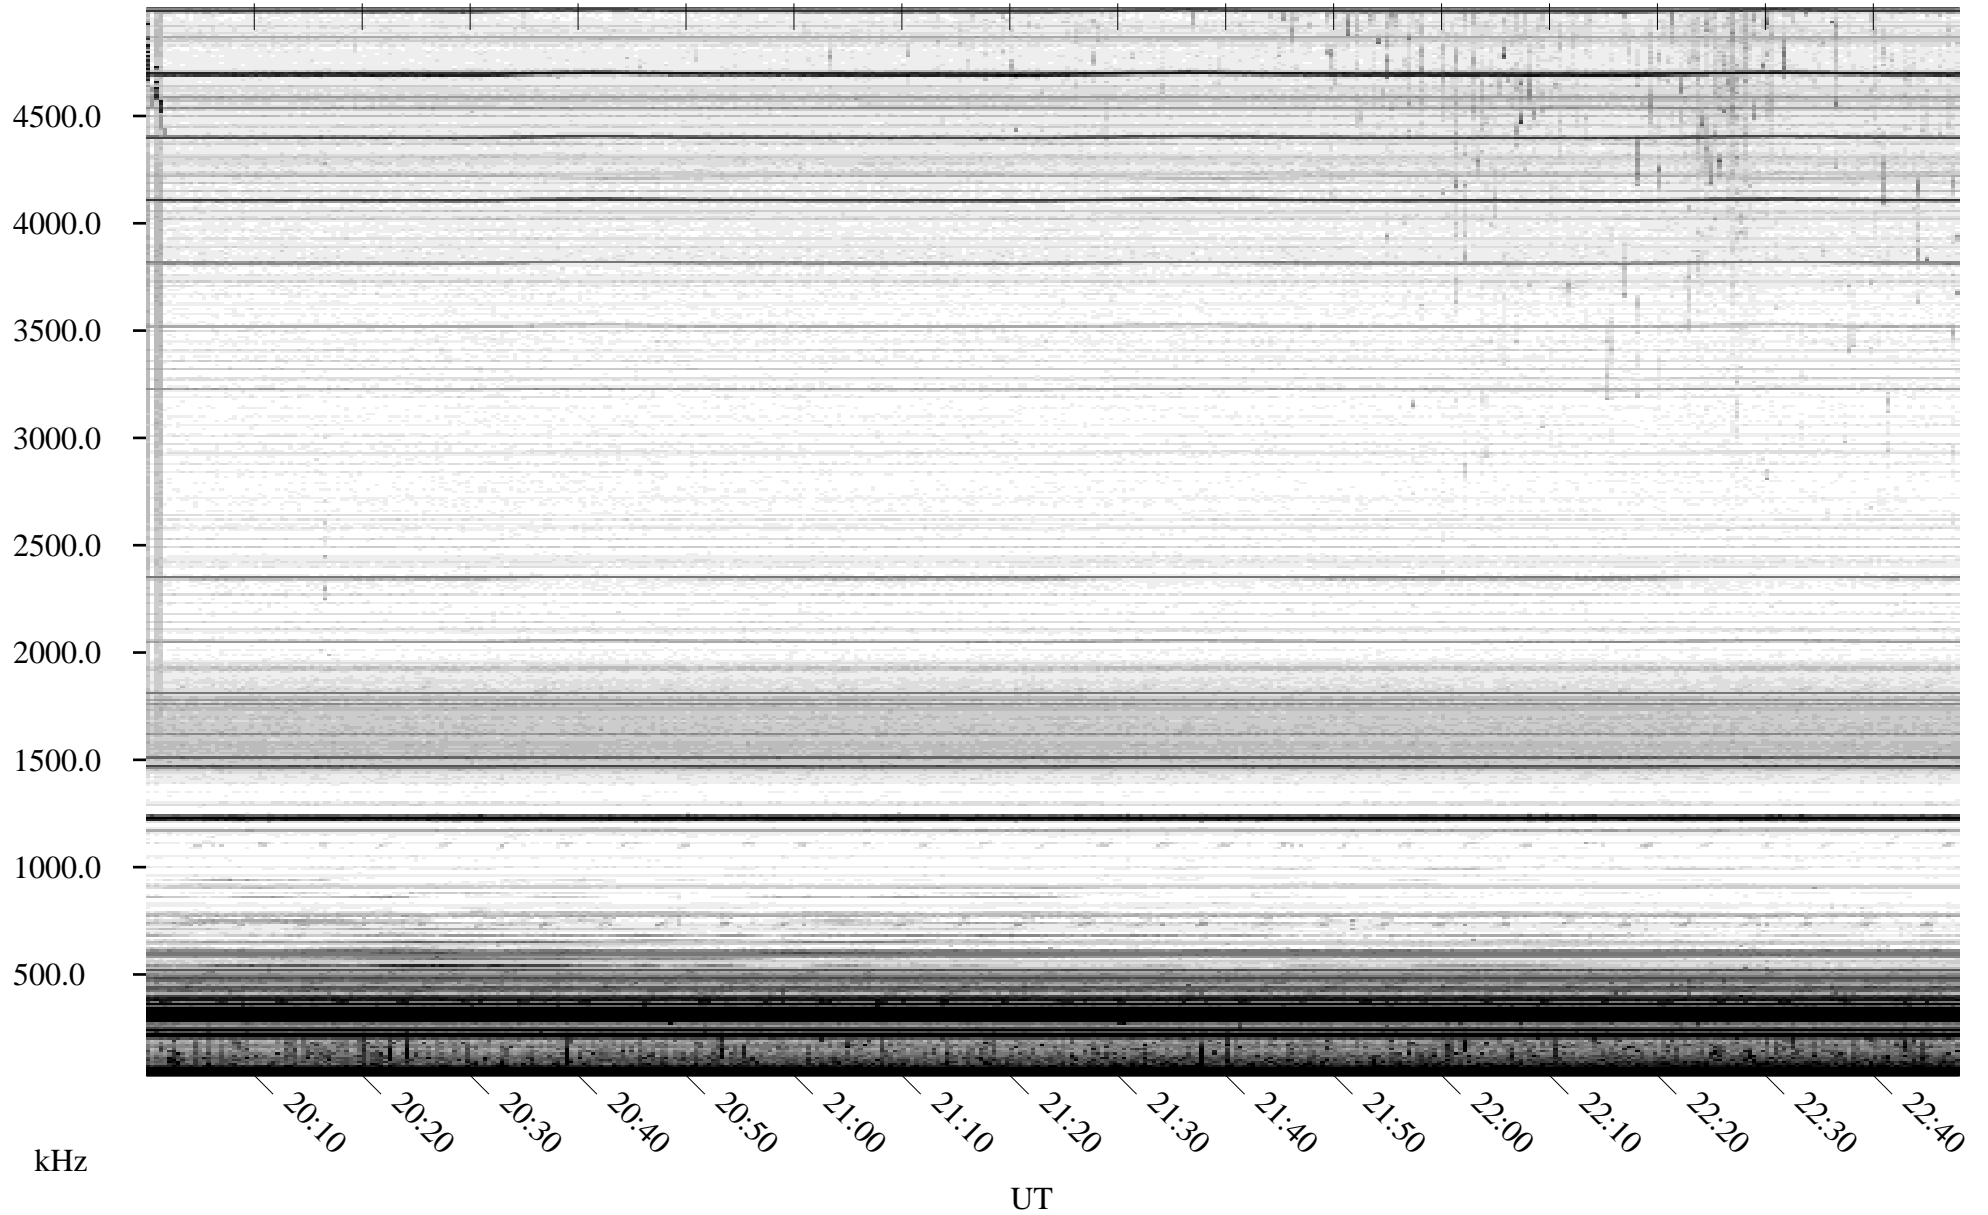

07/16/2010 Churchill, Manitoba

Linear Scale Black = 161 White = 15

ch10197l.r00SUm max_12

Page 1

07/16/2010 Churchill, Manitoba

Linear Scale Black = 161 White = 15

ch10197l.r00SUm max_12

Page 2

07/17/2010 Churchill, Manitoba

Linear Scale Black = 161 White = 15

ch10197l.r00SUm max_12