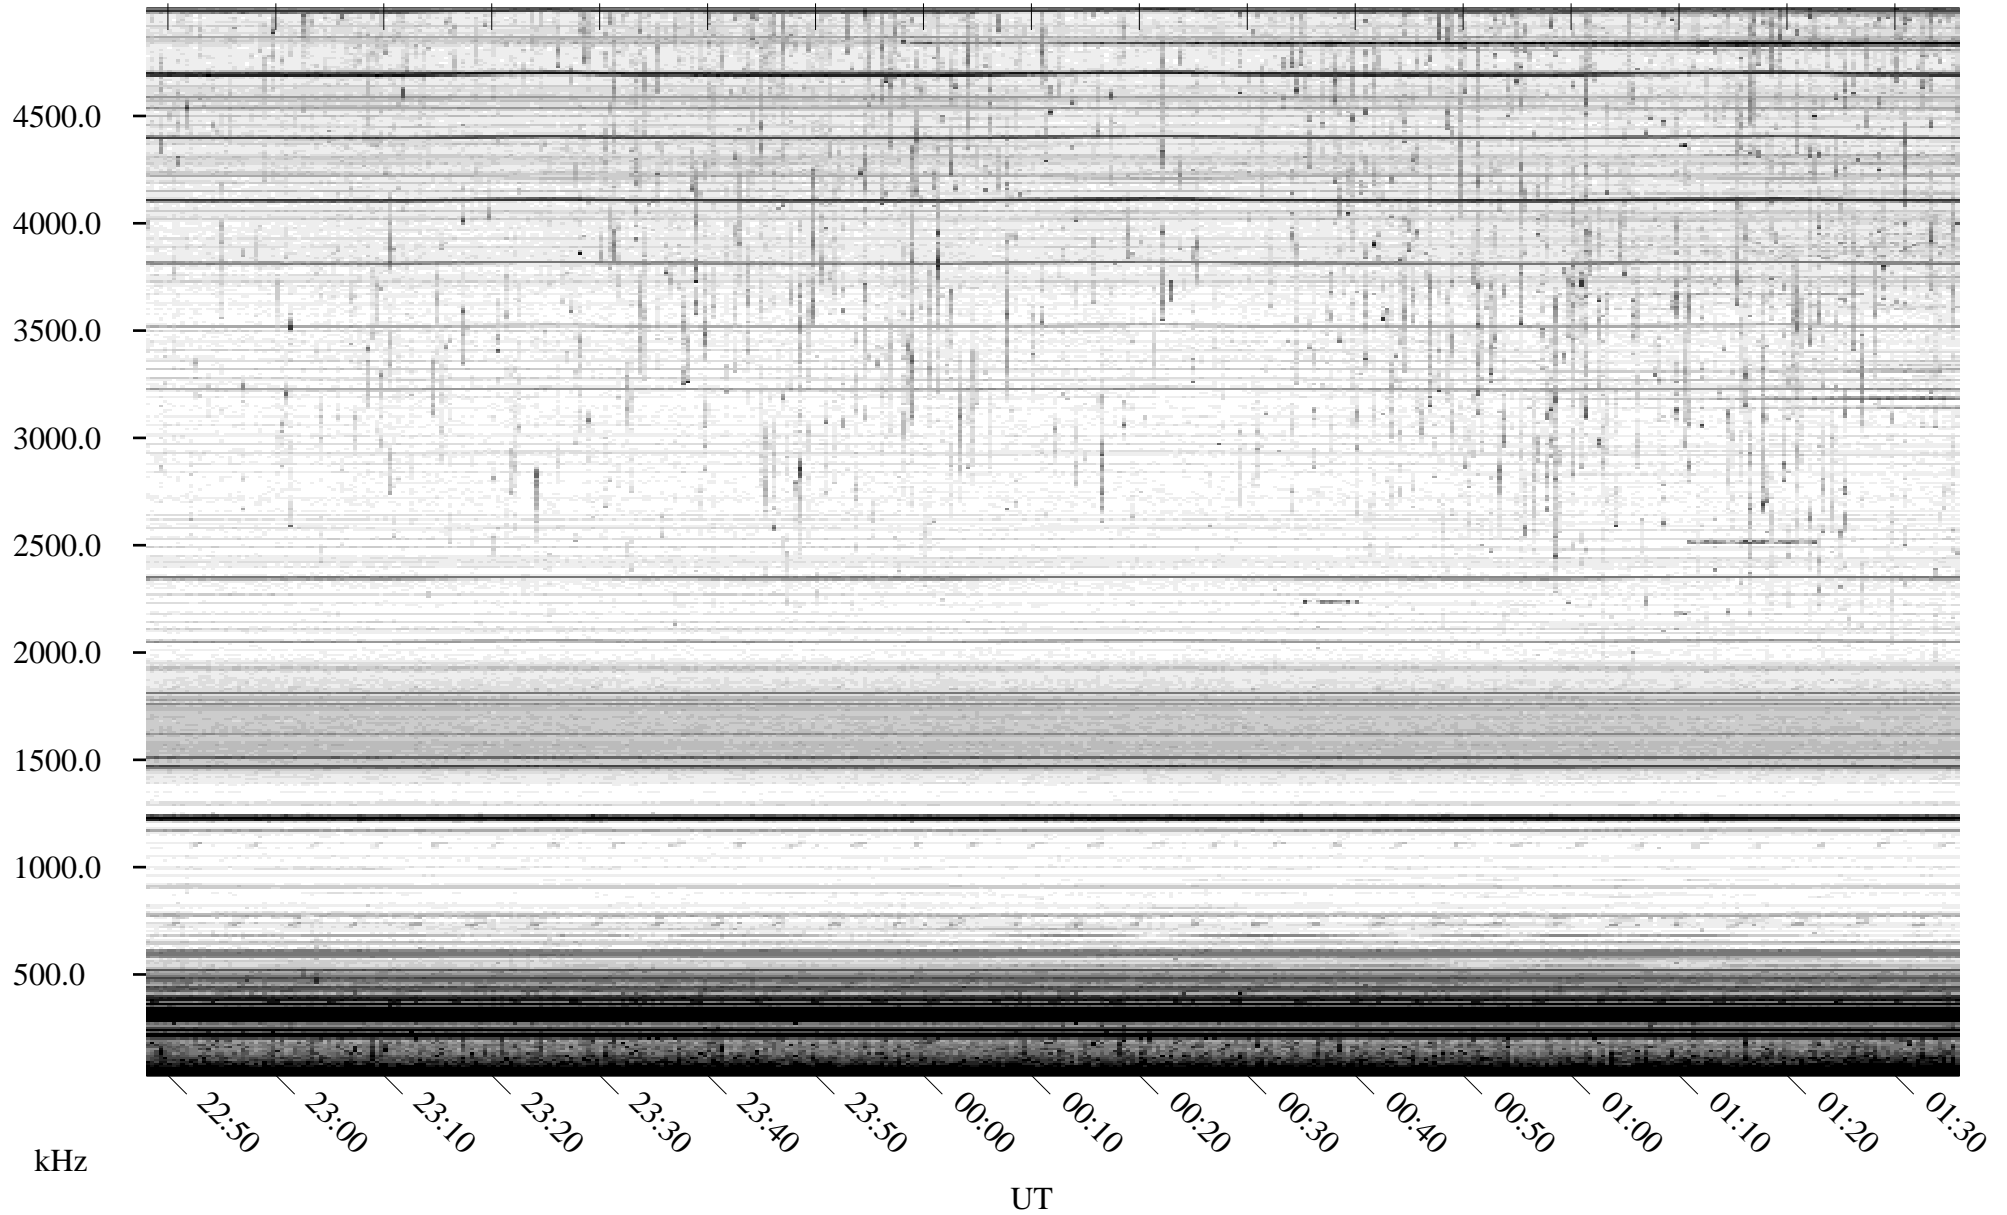

07/16/2010 Churchill, Manitoba

Linear Scale Black = 161 White = 15

ch10197l.r00SUm max_12

Page 1

07/16/2010 Churchill, Manitoba

Linear Scale Black = 161 White = 15

ch10197l.r00SUm max_12

Page 2

07/17/2010 Churchill, Manitoba

Linear Scale Black = 161 White = 15

ch10197l.r00SUm max_12