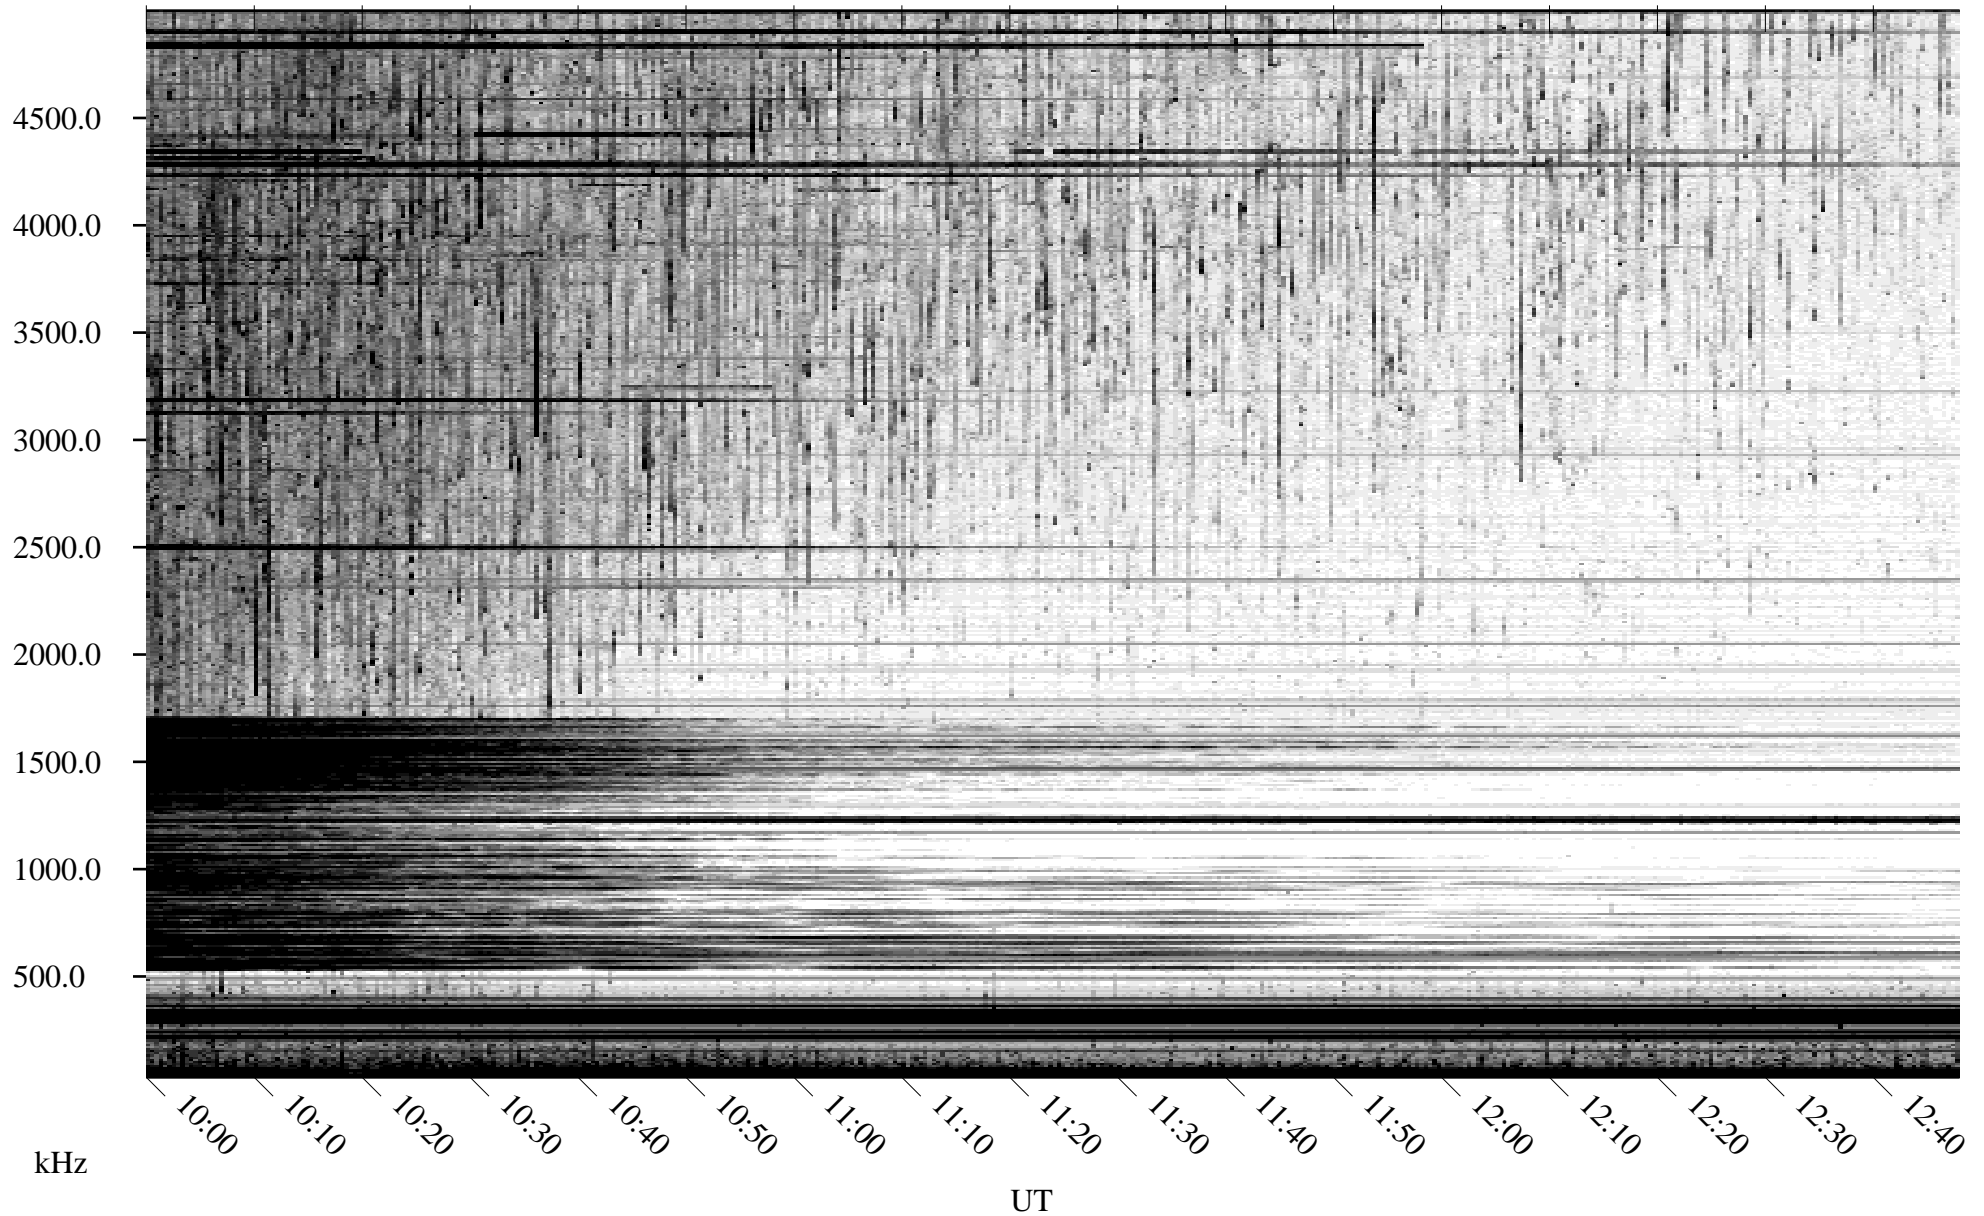

08/07/2010 Churchill, Manitoba

Linear Scale Black = 161 White = 15

ch10219l.r00SUm max_12

Page 1

08/07/2010 Churchill, Manitoba

Linear Scale Black = 161 White = 15

ch10219l.r00SUm max_12

Page 2

08/08/2010 Churchill, Manitoba

Linear Scale Black = 161 White = 15

ch10219l.r00SUm max_12

Page 3

08/08/2010 Churchill, Manitoba

Linear Scale Black = 161 White = 15

ch10219l.r00SUm max_12

Page 4

08/08/2010 Churchill, Manitoba

Linear Scale Black = 161 White = 15

ch10219l.r00SUm max_12

Page 5

08/08/2010 Churchill, Manitoba

Linear Scale Black = 161 White = 15

ch10219l.r00SUm max_12

Page 6

08/08/2010 Churchill, Manitoba

Linear Scale Black = 161 White = 15

ch10219l.r00SUm max_12

Page 7

08/08/2010 Churchill, Manitoba

Linear Scale Black = 161 White = 15

ch10219l.r00SUm max_12