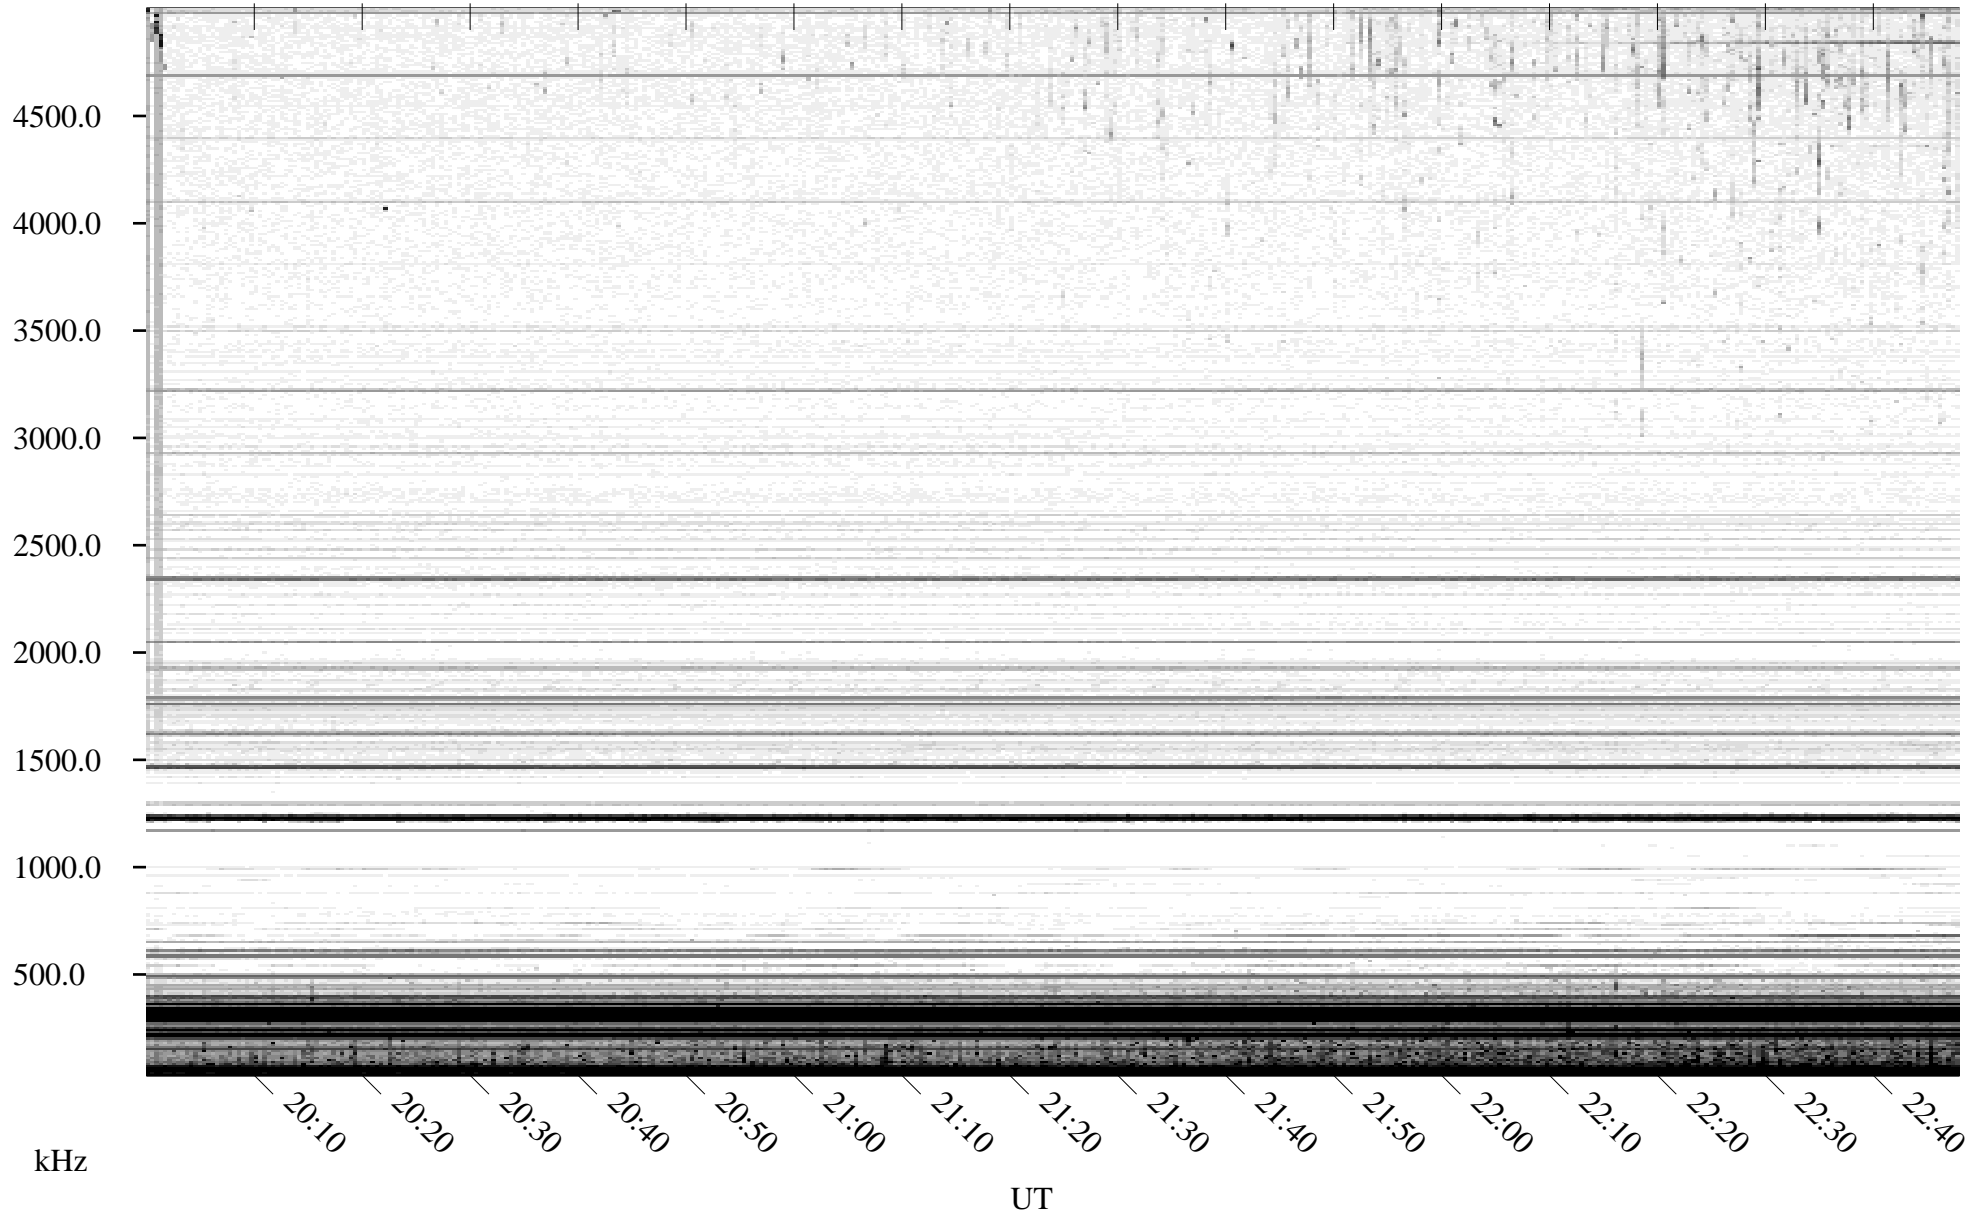

08/07/2010 Churchill, Manitoba

Linear Scale Black = 161 White = 15

ch10219l.r00SUm max_12

Page 1

08/07/2010 Churchill, Manitoba

Linear Scale Black = 161 White = 15

ch10219l.r00SUm max_12

Page 2

08/08/2010 Churchill, Manitoba

Linear Scale Black = 161 White = 15

ch10219l.r00SUm max_12

Page 3

08/08/2010 Churchill, Manitoba

Linear Scale Black = 161 White = 15

ch10219l.r00SUm max_12

Page 4

08/08/2010 Churchill, Manitoba

Linear Scale Black = 161 White = 15

ch10219l.r00SUm max_12

Page 5

08/08/2010 Churchill, Manitoba

Linear Scale Black = 161 White = 15

ch10219l.r00SUm max_12

Page 6

08/08/2010 Churchill, Manitoba

Linear Scale Black = 161 White = 15

ch10219l.r00SUm max_12

Page 7

08/08/2010 Churchill, Manitoba

Linear Scale Black = 161 White = 15

ch10219l.r00SUm max_12