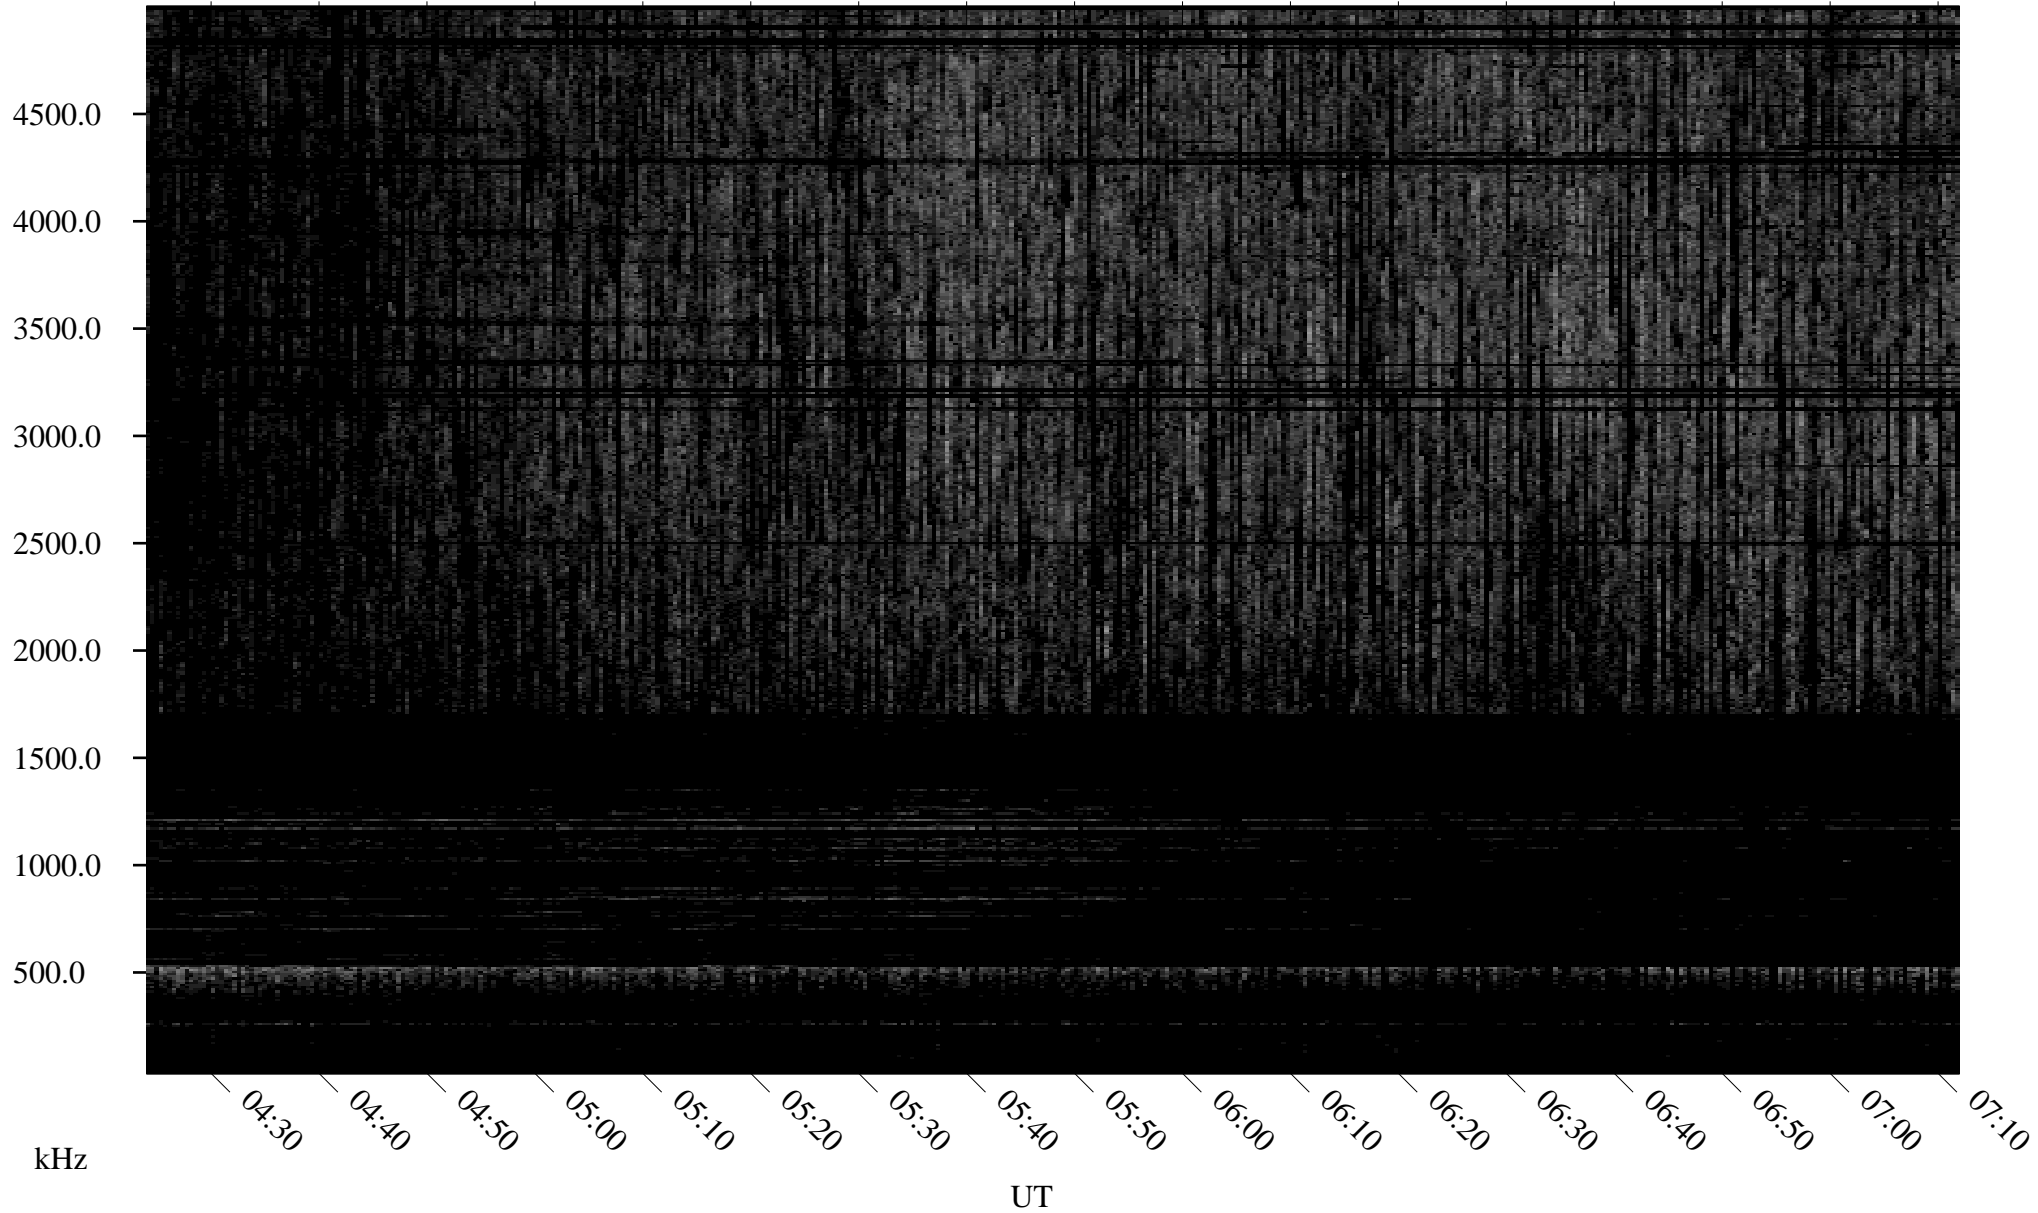

08/07/2010 Churchill, Manitoba

Linear Scale Black = 161 White = 15

ch10219l.r00SUm max_12

Page 1

08/07/2010 Churchill, Manitoba

Linear Scale Black = 161 White = 15

ch10219l.r00SUm max_12

Page 2

08/08/2010 Churchill, Manitoba

Linear Scale Black = 161 White = 15

ch10219l.r00SUm max_12

Page 3

08/08/2010 Churchill, Manitoba

Linear Scale Black = 161 White = 15

ch10219l.r00SUm max_12

Page 4

08/08/2010 Churchill, Manitoba

Linear Scale Black = 161 White = 15

ch10219l.r00SUm max_12

Page 5

08/08/2010 Churchill, Manitoba

Linear Scale Black = 161 White = 15

ch10219l.r00SUm max_12

Page 6

08/08/2010 Churchill, Manitoba

Linear Scale Black = 161 White = 15

ch10219l.r00SUm max_12

Page 7

08/08/2010 Churchill, Manitoba

Linear Scale Black = 161 White = 15

ch10219l.r00SUm max_12