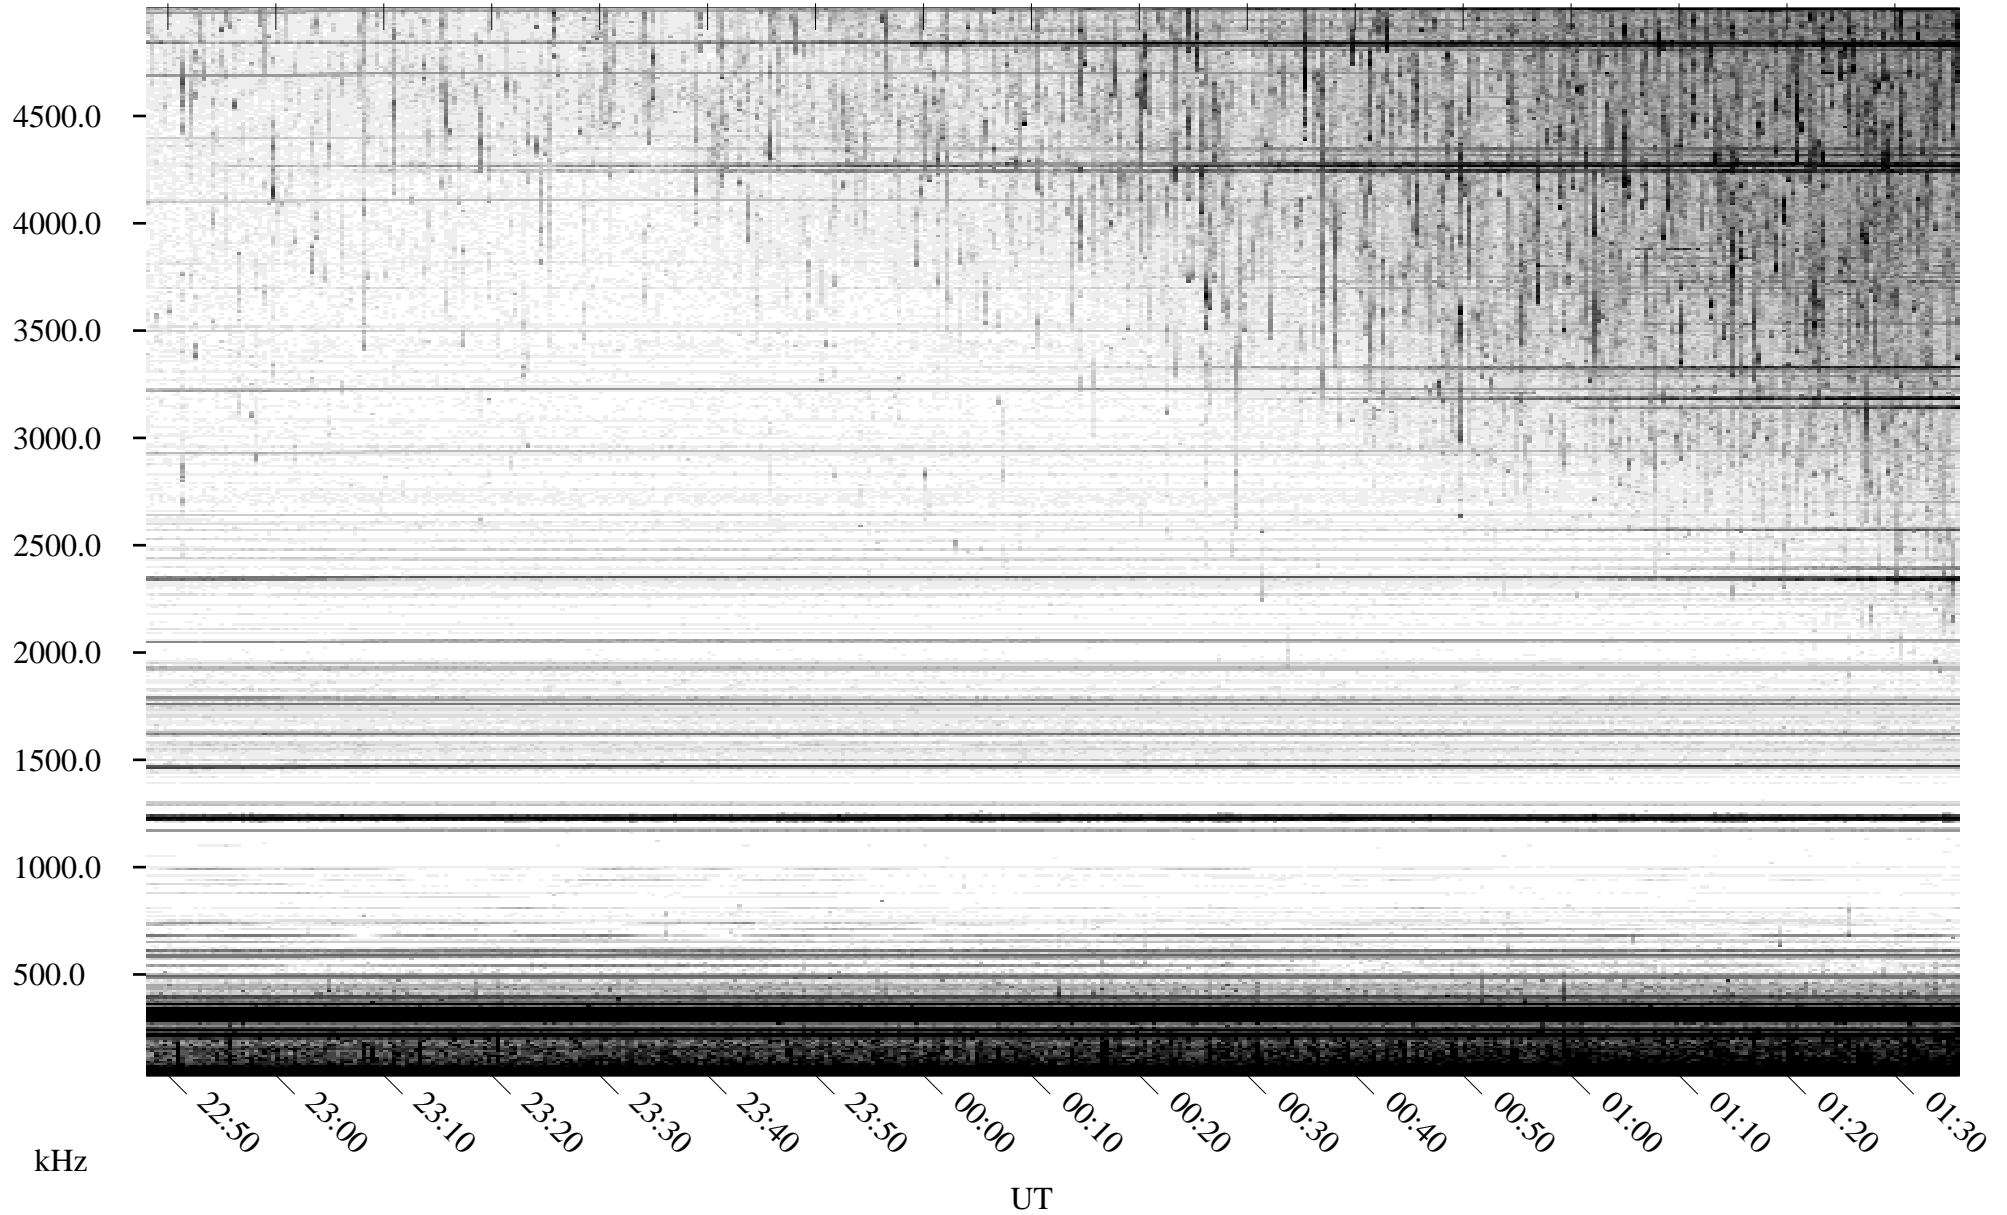

08/07/2010 Churchill, Manitoba

Linear Scale Black = 161 White = 15

ch10219l.r00SUm max_12

Page 1

08/07/2010 Churchill, Manitoba

Linear Scale Black = 161 White = 15

ch10219l.r00SUm max_12

Page 2

08/08/2010 Churchill, Manitoba

Linear Scale Black = 161 White = 15

ch10219l.r00SUm max_12

Page 3

08/08/2010 Churchill, Manitoba

Linear Scale Black = 161 White = 15

ch10219l.r00SUm max_12

Page 4

08/08/2010 Churchill, Manitoba

Linear Scale Black = 161 White = 15

ch10219l.r00SUm max_12

Page 5

08/08/2010 Churchill, Manitoba

Linear Scale Black = 161 White = 15

ch10219l.r00SUm max_12

Page 6

08/08/2010 Churchill, Manitoba

Linear Scale Black = 161 White = 15

ch10219l.r00SUm max_12

Page 7

08/08/2010 Churchill, Manitoba

Linear Scale Black = 161 White = 15

ch10219l.r00SUm max_12