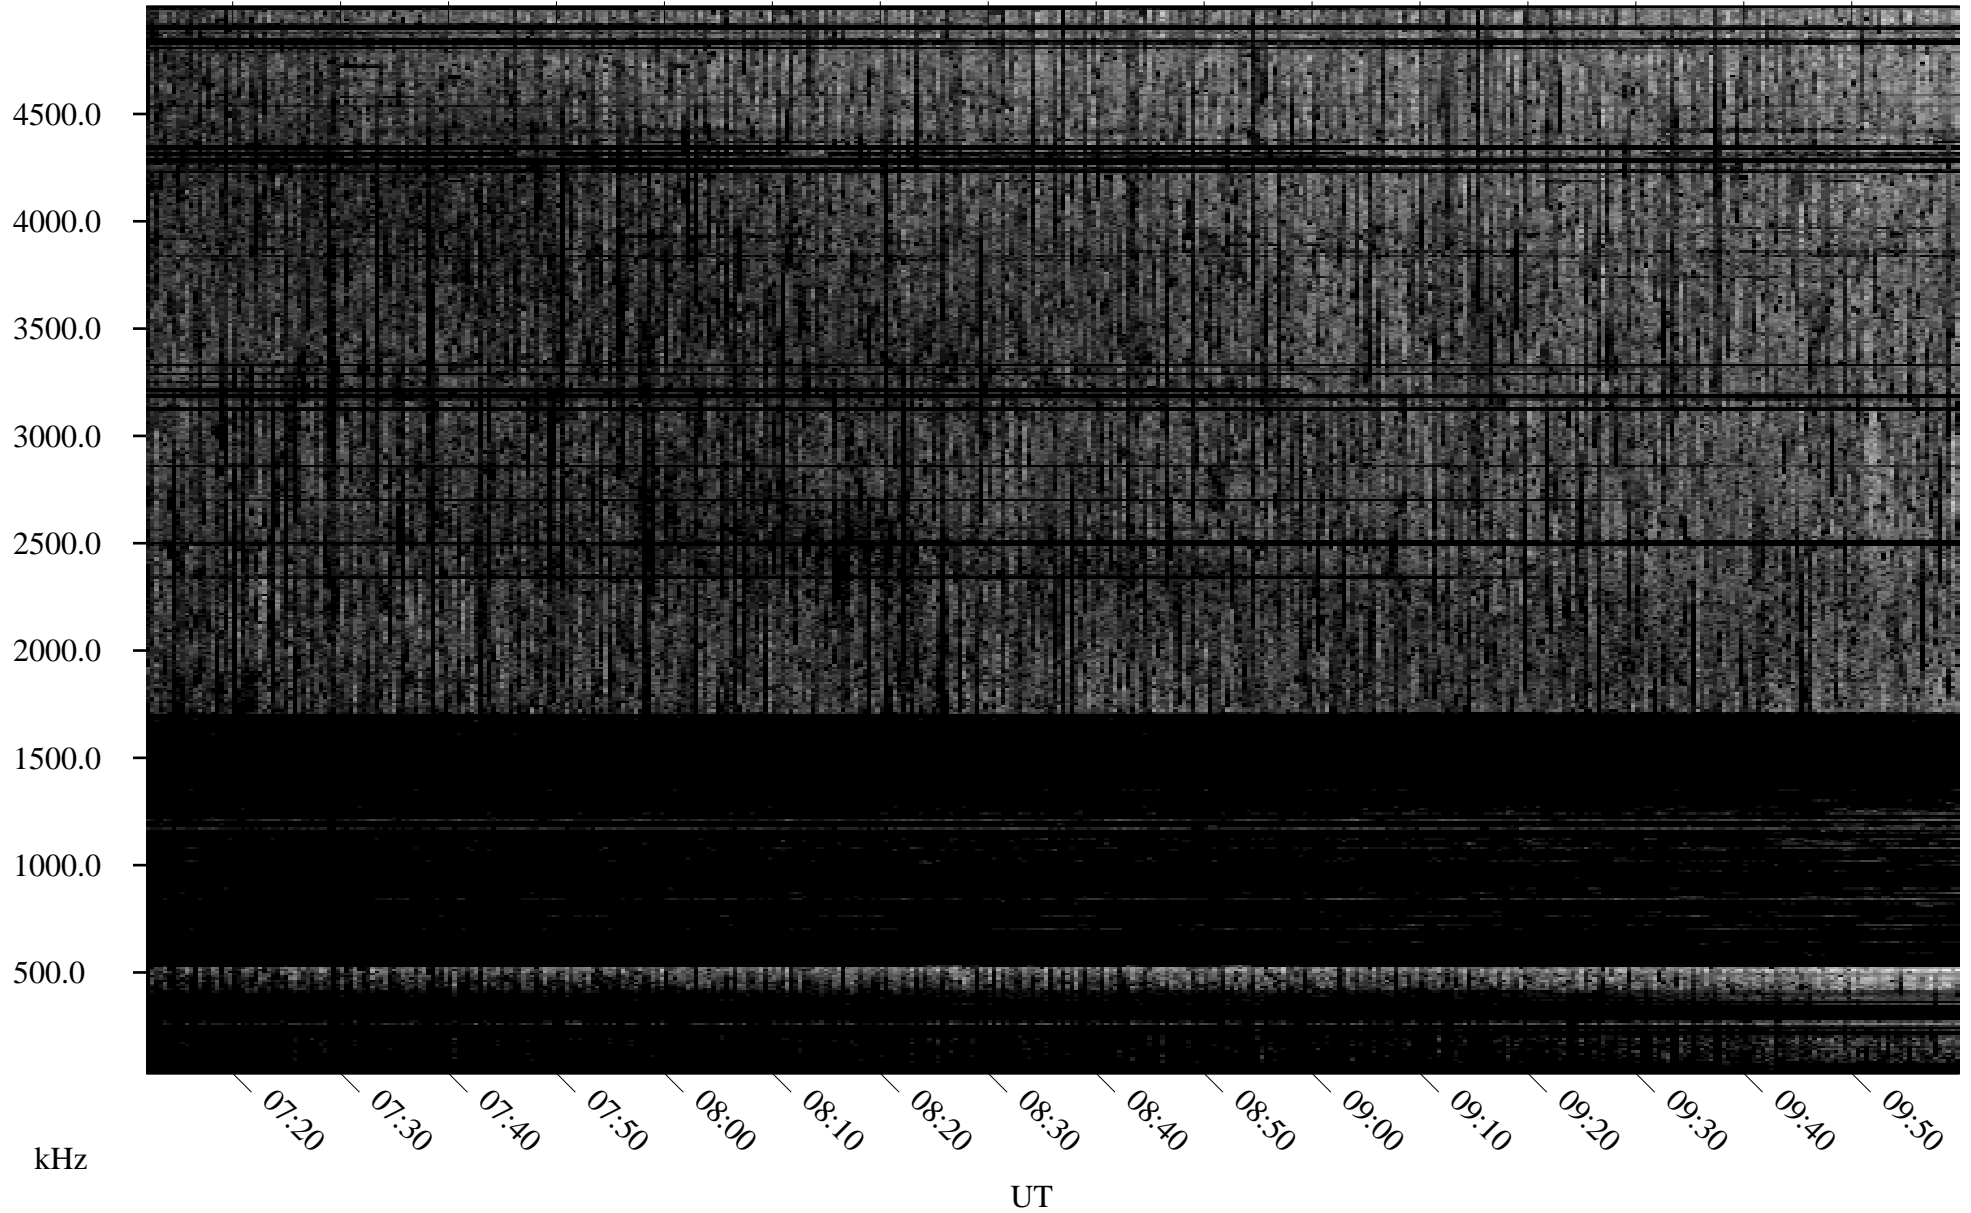

08/07/2010 Churchill, Manitoba

Linear Scale Black = 161 White = 15

ch10219l.r00SUm max_12

Page 1

08/07/2010 Churchill, Manitoba

Linear Scale Black = 161 White = 15

ch10219l.r00SUm max_12

Page 2

08/08/2010 Churchill, Manitoba

Linear Scale Black = 161 White = 15

ch10219l.r00SUm max_12

Page 3

08/08/2010 Churchill, Manitoba

Linear Scale Black = 161 White = 15

ch10219l.r00SUm max_12

Page 4

08/08/2010 Churchill, Manitoba

Linear Scale Black = 161 White = 15

ch10219l.r00SUm max_12

Page 5

08/08/2010 Churchill, Manitoba

Linear Scale Black = 161 White = 15

ch10219l.r00SUm max_12

Page 6

08/08/2010 Churchill, Manitoba

Linear Scale Black = 161 White = 15

ch10219l.r00SUm max_12

Page 7

08/08/2010 Churchill, Manitoba

Linear Scale Black = 161 White = 15

ch10219l.r00SUm max_12