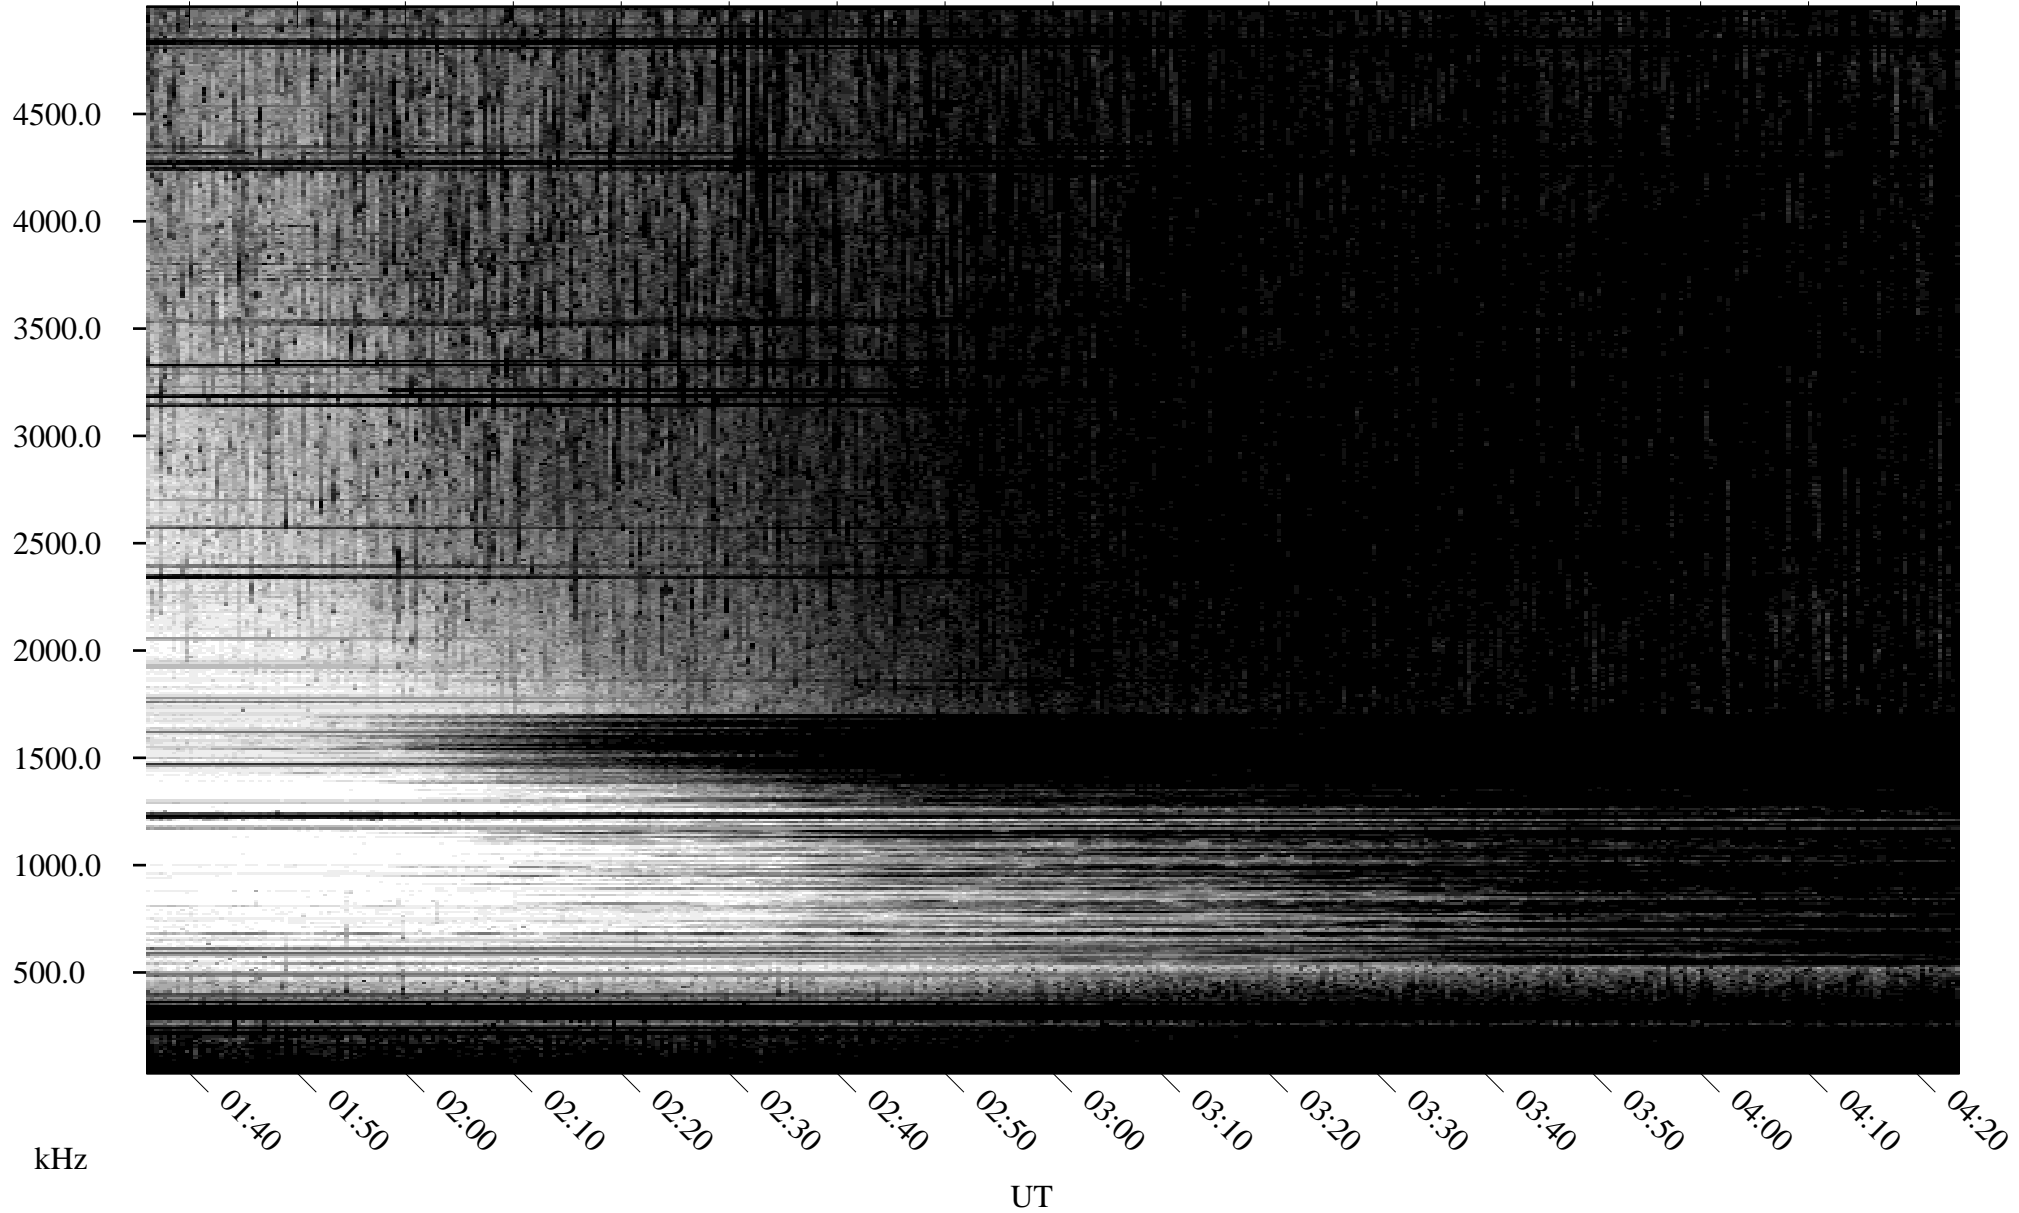

08/07/2010 Churchill, Manitoba

Linear Scale Black = 161 White = 15

ch10219l.r00SUm max_12

Page 1

08/07/2010 Churchill, Manitoba

Linear Scale Black = 161 White = 15

ch10219l.r00SUm max_12

Page 2

08/08/2010 Churchill, Manitoba

Linear Scale Black = 161 White = 15

ch10219l.r00SUm max_12

Page 3

08/08/2010 Churchill, Manitoba

Linear Scale Black = 161 White = 15

ch10219l.r00SUm max_12

Page 4

08/08/2010 Churchill, Manitoba

Linear Scale Black = 161 White = 15

ch10219l.r00SUm max_12

Page 5

08/08/2010 Churchill, Manitoba

Linear Scale Black = 161 White = 15

ch10219l.r00SUm max_12

Page 6

08/08/2010 Churchill, Manitoba

Linear Scale Black = 161 White = 15

ch10219l.r00SUm max_12

Page 7

08/08/2010 Churchill, Manitoba

Linear Scale Black = 161 White = 15

ch10219l.r00SUm max_12