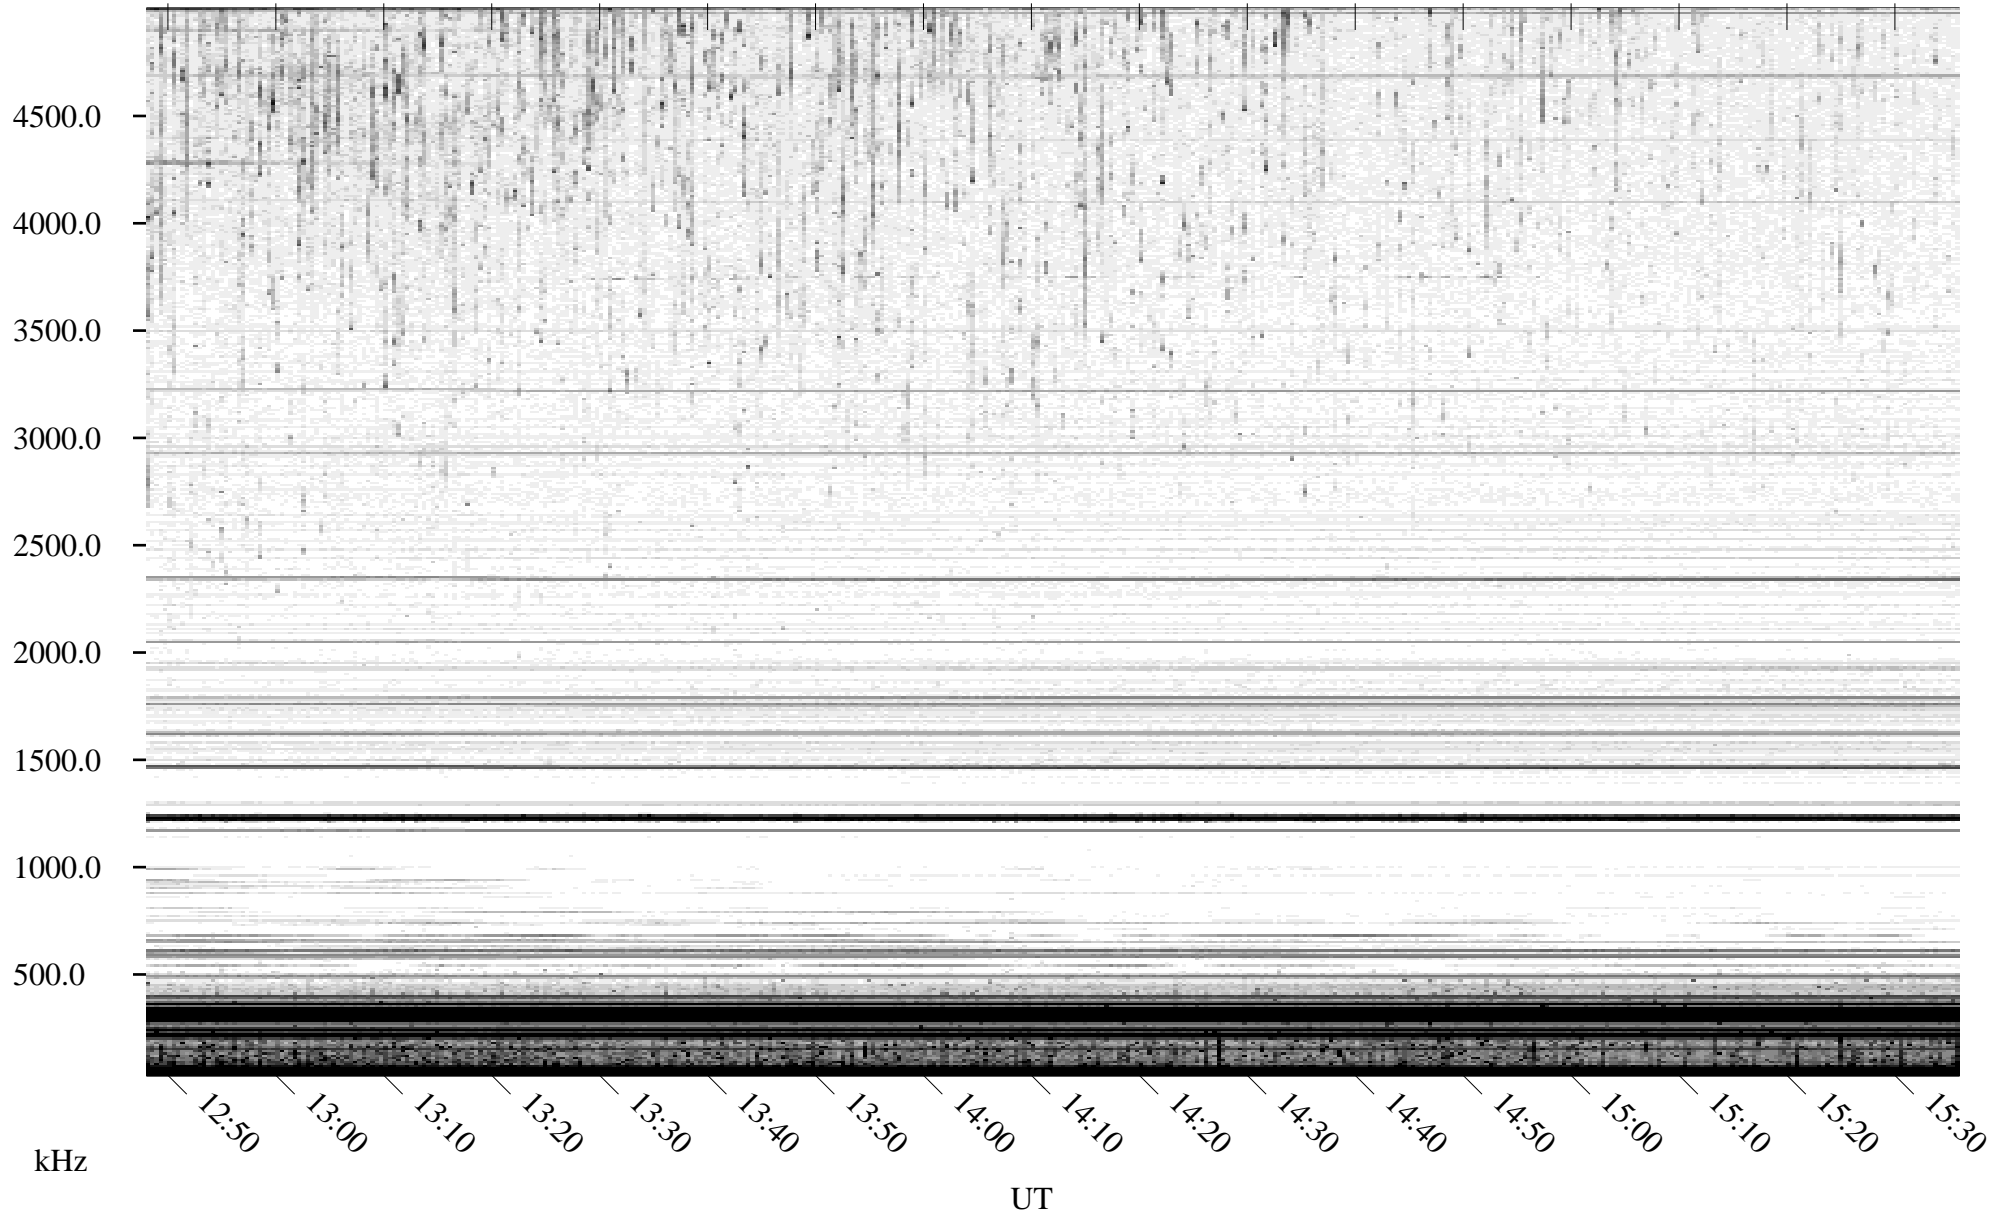

08/07/2010 Churchill, Manitoba

Linear Scale Black = 161 White = 15

ch10219l.r00SUm max_12

Page 1

08/07/2010 Churchill, Manitoba

Linear Scale Black = 161 White = 15

ch10219l.r00SUm max_12

Page 2

08/08/2010 Churchill, Manitoba

Linear Scale Black = 161 White = 15

ch10219l.r00SUm max_12

Page 3

08/08/2010 Churchill, Manitoba

Linear Scale Black = 161 White = 15

ch10219l.r00SUm max_12

Page 4

08/08/2010 Churchill, Manitoba

Linear Scale Black = 161 White = 15

ch10219l.r00SUm max_12

Page 5

08/08/2010 Churchill, Manitoba

Linear Scale Black = 161 White = 15

ch10219l.r00SUm max_12

Page 6

08/08/2010 Churchill, Manitoba

Linear Scale Black = 161 White = 15

ch10219l.r00SUm max_12

Page 7

08/08/2010 Churchill, Manitoba

Linear Scale Black = 161 White = 15

ch10219l.r00SUm max_12