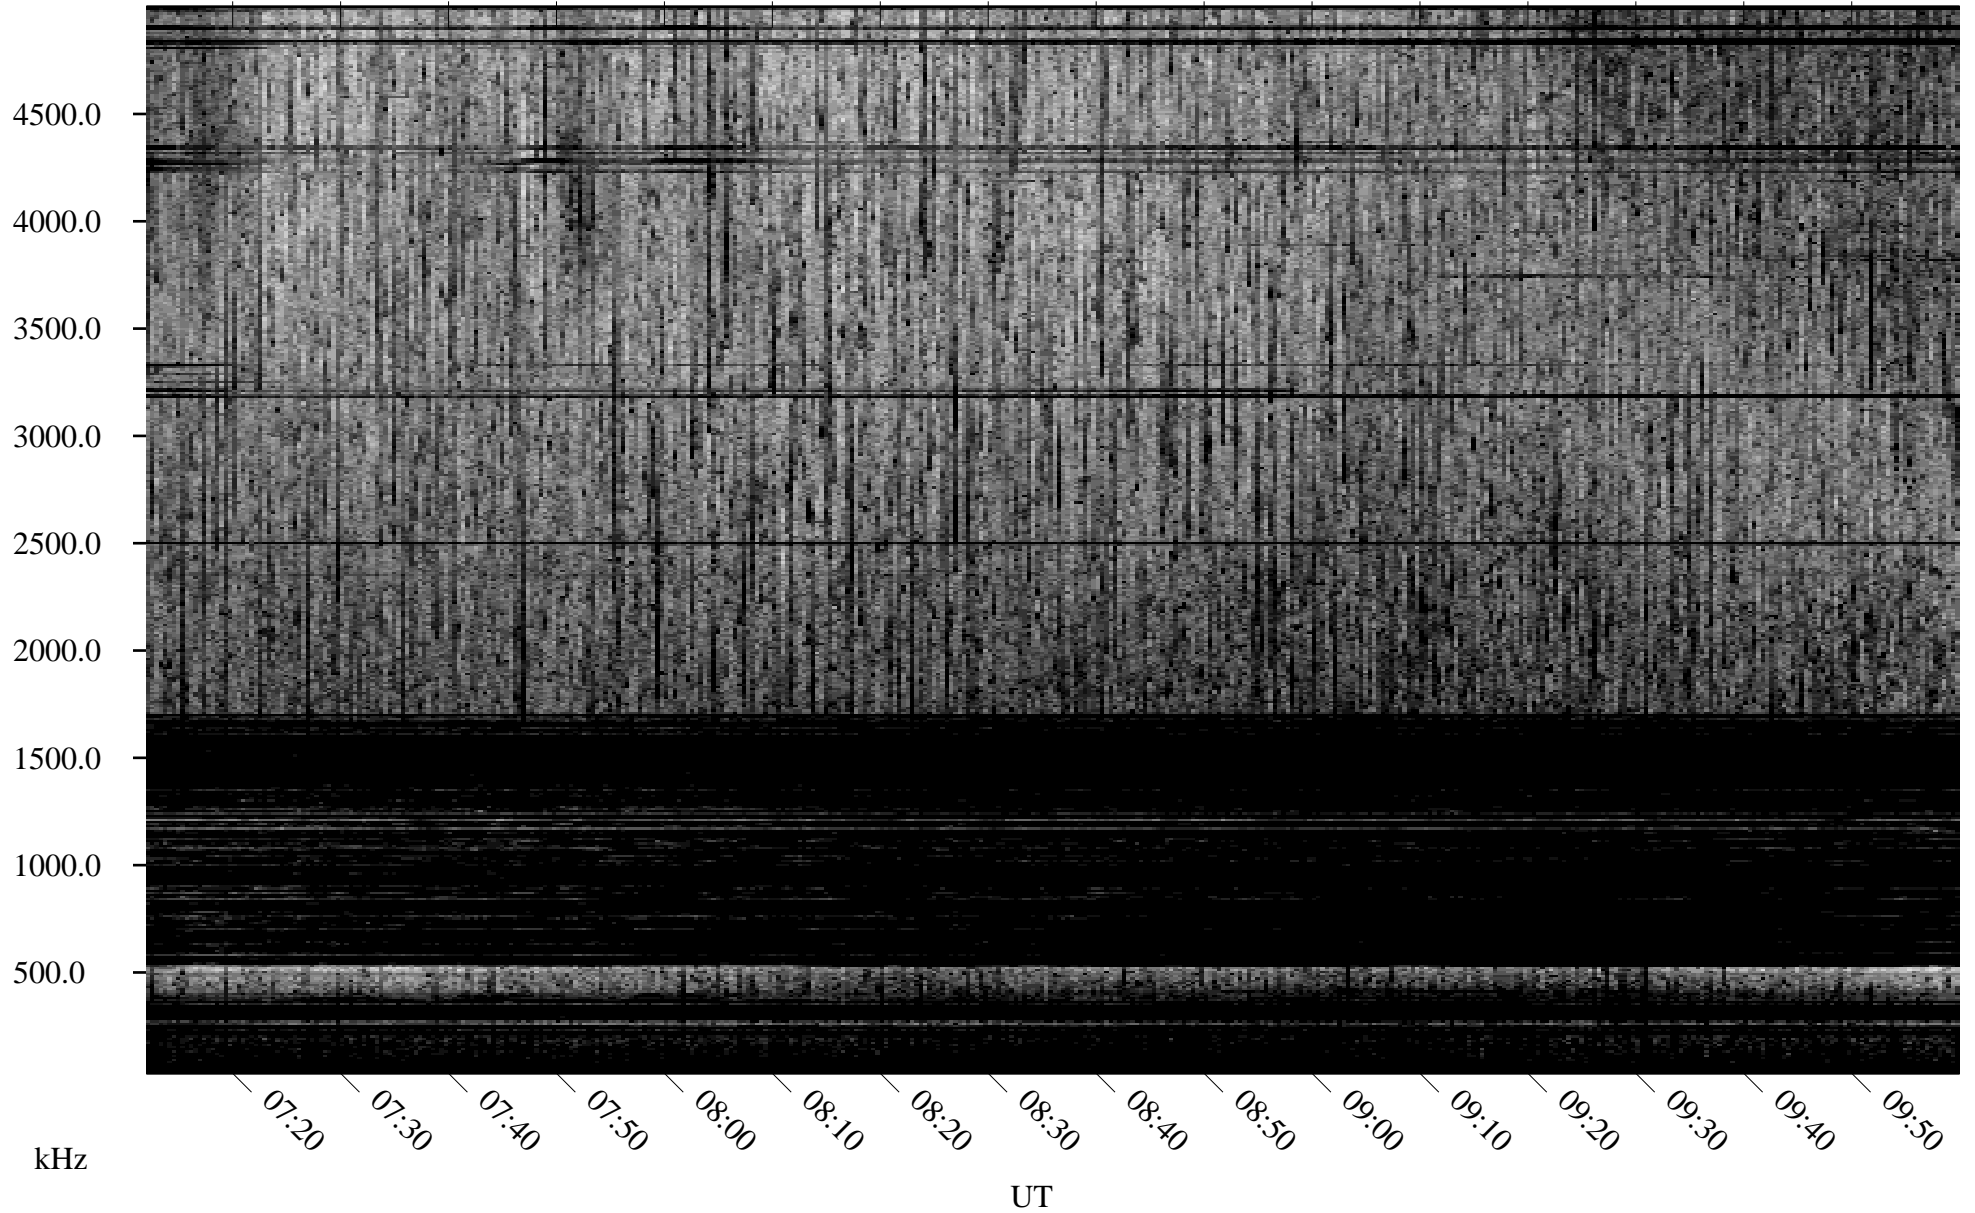

08/08/2010 Churchill, Manitoba

Linear Scale Black = 161 White = 15

ch10220l.r00SUm max_12

Page 1

08/08/2010 Churchill, Manitoba

Linear Scale Black = 161 White = 15

ch10220l.r00SUm max_12

Page 2

08/09/2010 Churchill, Manitoba

Linear Scale Black = 161 White = 15

ch10220l.r00SUm max_12

Page 3

08/09/2010 Churchill, Manitoba

Linear Scale Black = 161 White = 15

ch10220l.r00SUm max_12

Page 4

08/09/2010 Churchill, Manitoba

Linear Scale Black = 161 White = 15

ch10220l.r00SUm max_12

Page 5

08/09/2010 Churchill, Manitoba

Linear Scale Black = 161 White = 15

ch10220l.r00SUm max_12

Page 6

08/09/2010 Churchill, Manitoba

Linear Scale Black = 161 White = 15

ch10220l.r00SUm max_12

Page 7

08/09/2010 Churchill, Manitoba

Linear Scale Black = 161 White = 15

ch10220l.r00SUm max_12

Page 8