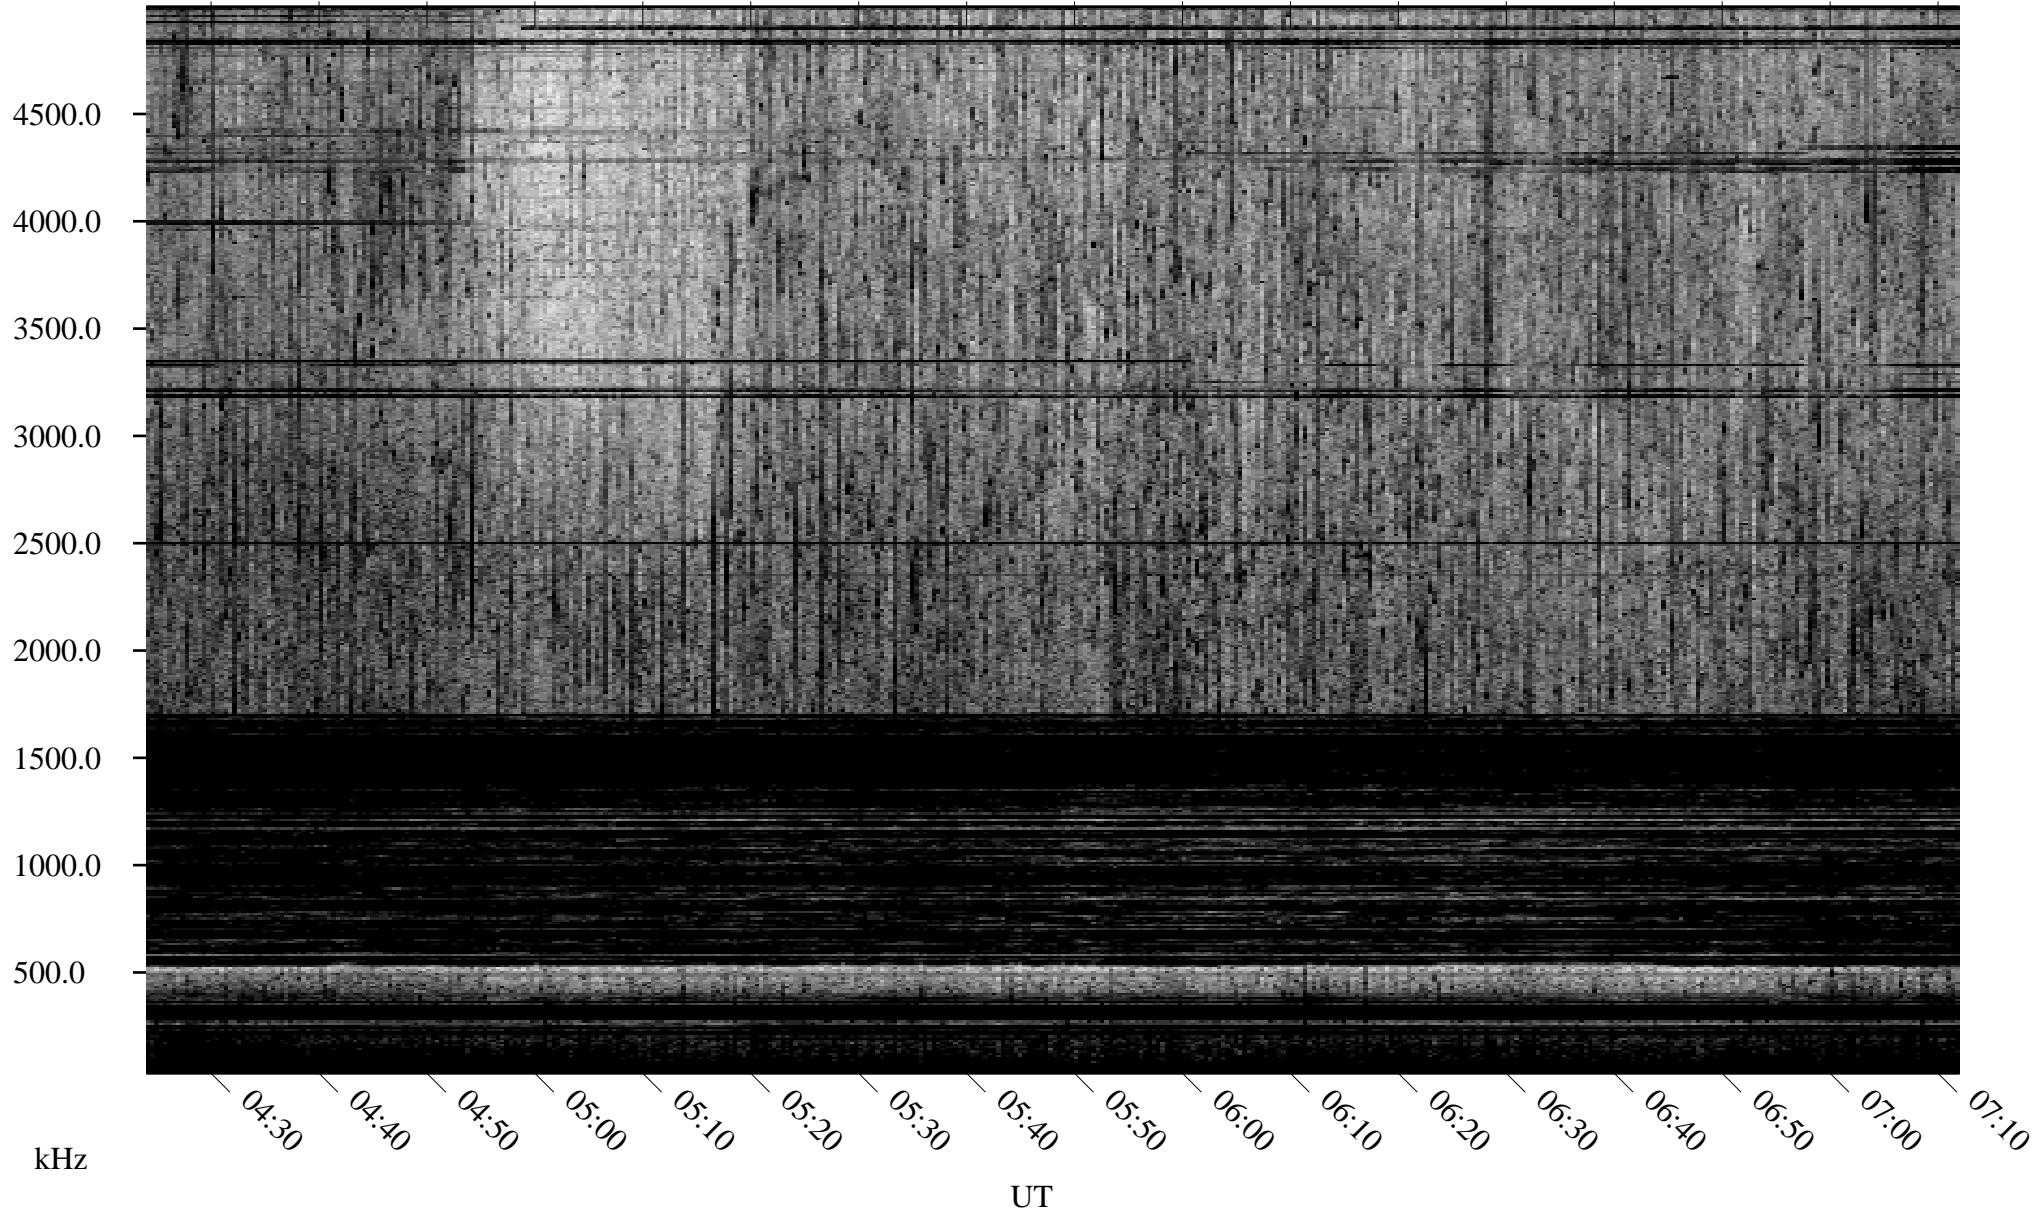

08/08/2010 Churchill, Manitoba

Linear Scale Black = 161 White = 15

ch10220l.r00SUm max_12

Page 1

08/08/2010 Churchill, Manitoba

Linear Scale Black = 161 White = 15

ch10220l.r00SUm max_12

Page 2

08/09/2010 Churchill, Manitoba

Linear Scale Black = 161 White = 15

ch10220l.r00SUm max_12

Page 3

08/09/2010 Churchill, Manitoba

Linear Scale Black = 161 White = 15

ch10220l.r00SUm max_12

Page 4

08/09/2010 Churchill, Manitoba

Linear Scale Black = 161 White = 15

ch10220l.r00SUm max_12

Page 5

08/09/2010 Churchill, Manitoba

Linear Scale Black = 161 White = 15

ch10220l.r00SUm max_12

Page 6

08/09/2010 Churchill, Manitoba

Linear Scale Black = 161 White = 15

ch10220l.r00SUm max_12

Page 7

08/09/2010 Churchill, Manitoba

Linear Scale Black = 161 White = 15

ch10220l.r00SUm max_12

Page 8