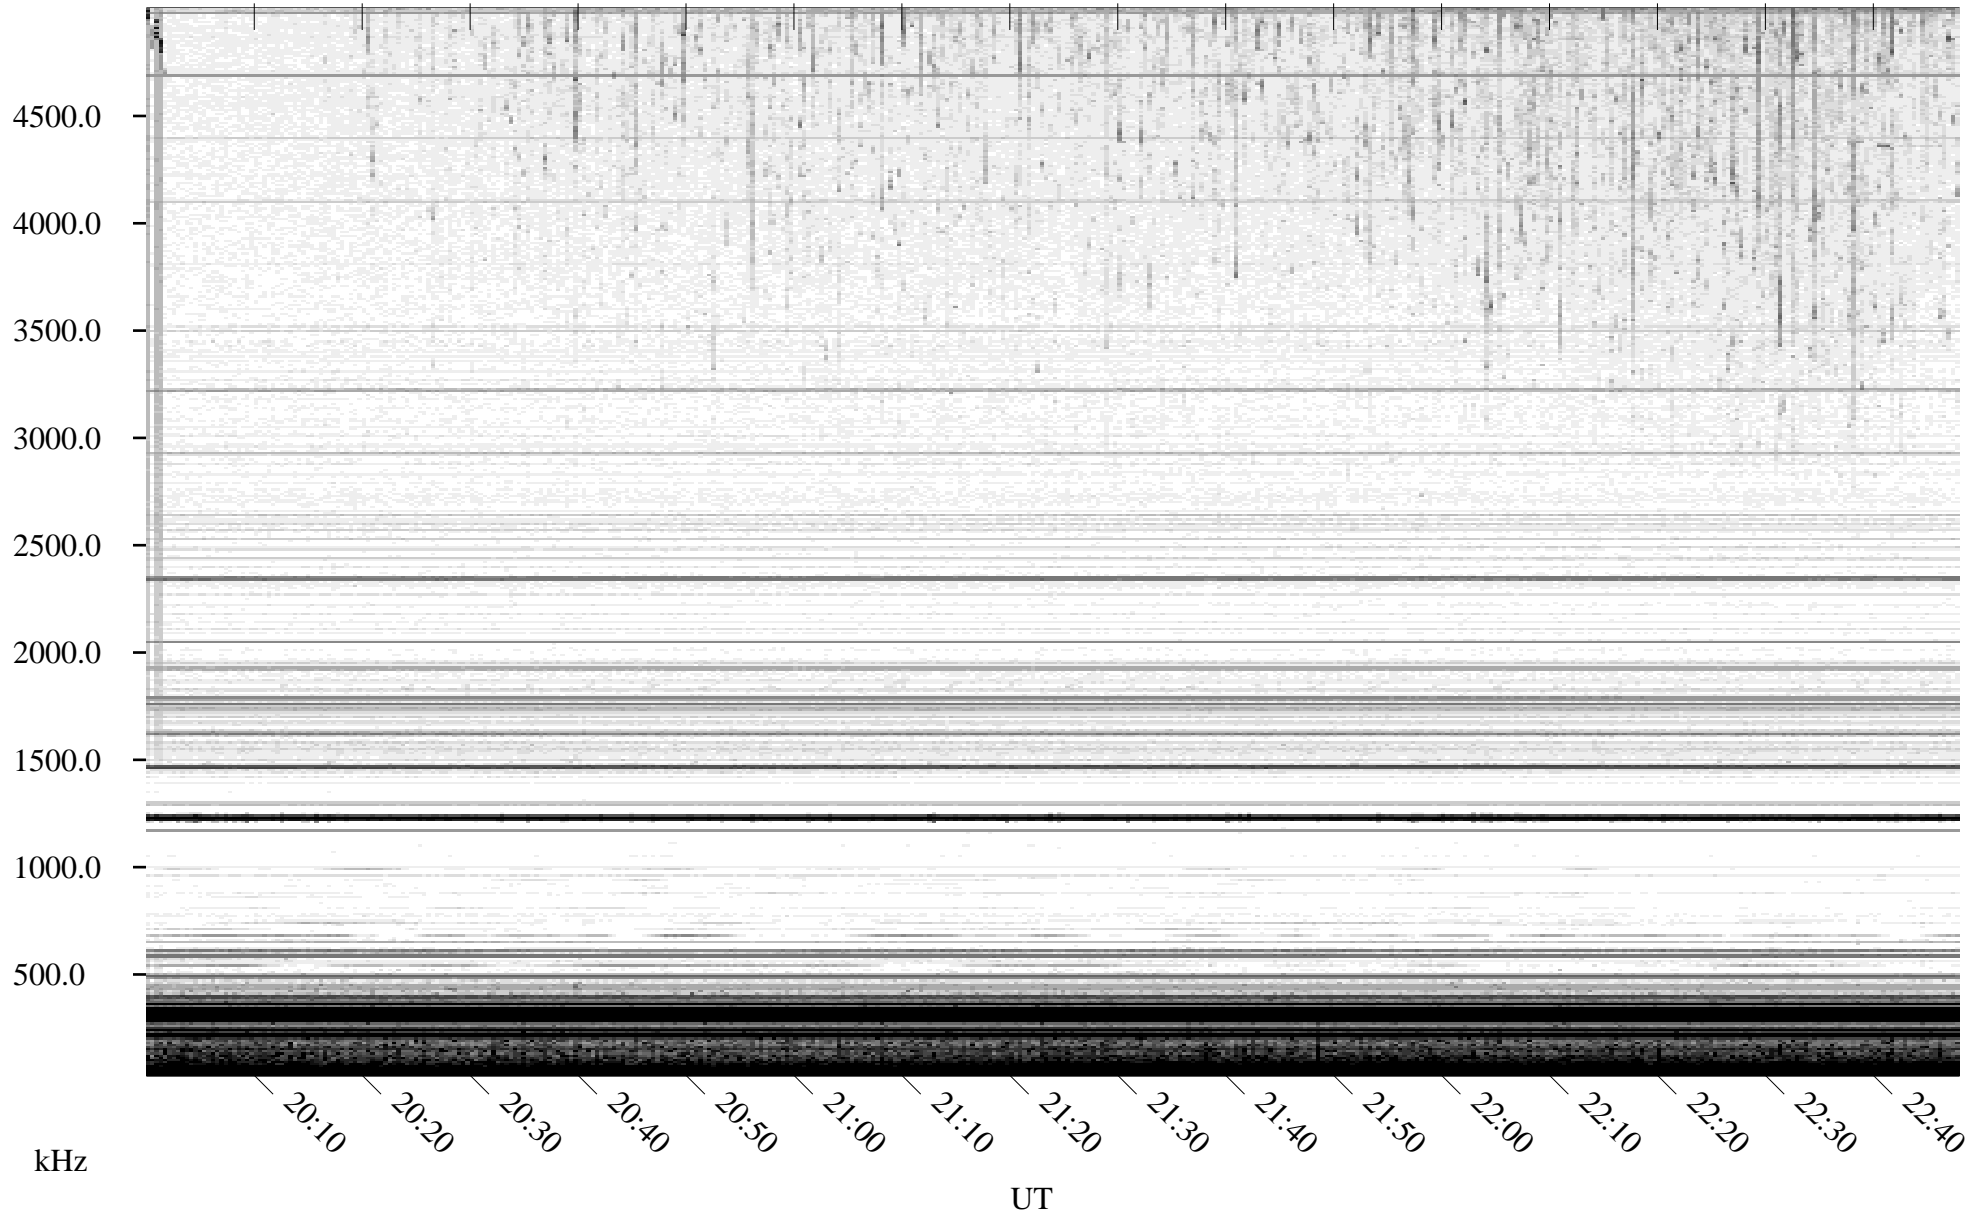

08/08/2010 Churchill, Manitoba

Linear Scale Black = 161 White = 15

ch10220l.r00SUm max_12

Page 1

08/08/2010 Churchill, Manitoba

Linear Scale Black = 161 White = 15

ch10220l.r00SUm max_12

Page 2

08/09/2010 Churchill, Manitoba

Linear Scale Black = 161 White = 15

ch10220l.r00SUm max_12

Page 3

08/09/2010 Churchill, Manitoba

Linear Scale Black = 161 White = 15

ch10220l.r00SUm max_12

Page 4

08/09/2010 Churchill, Manitoba

Linear Scale Black = 161 White = 15

ch10220l.r00SUm max_12

Page 5

08/09/2010 Churchill, Manitoba

Linear Scale Black = 161 White = 15

ch10220l.r00SUm max_12

Page 6

08/09/2010 Churchill, Manitoba

Linear Scale Black = 161 White = 15

ch10220l.r00SUm max_12

Page 7

08/09/2010 Churchill, Manitoba

Linear Scale Black = 161 White = 15

ch10220l.r00SUm max_12

Page 8