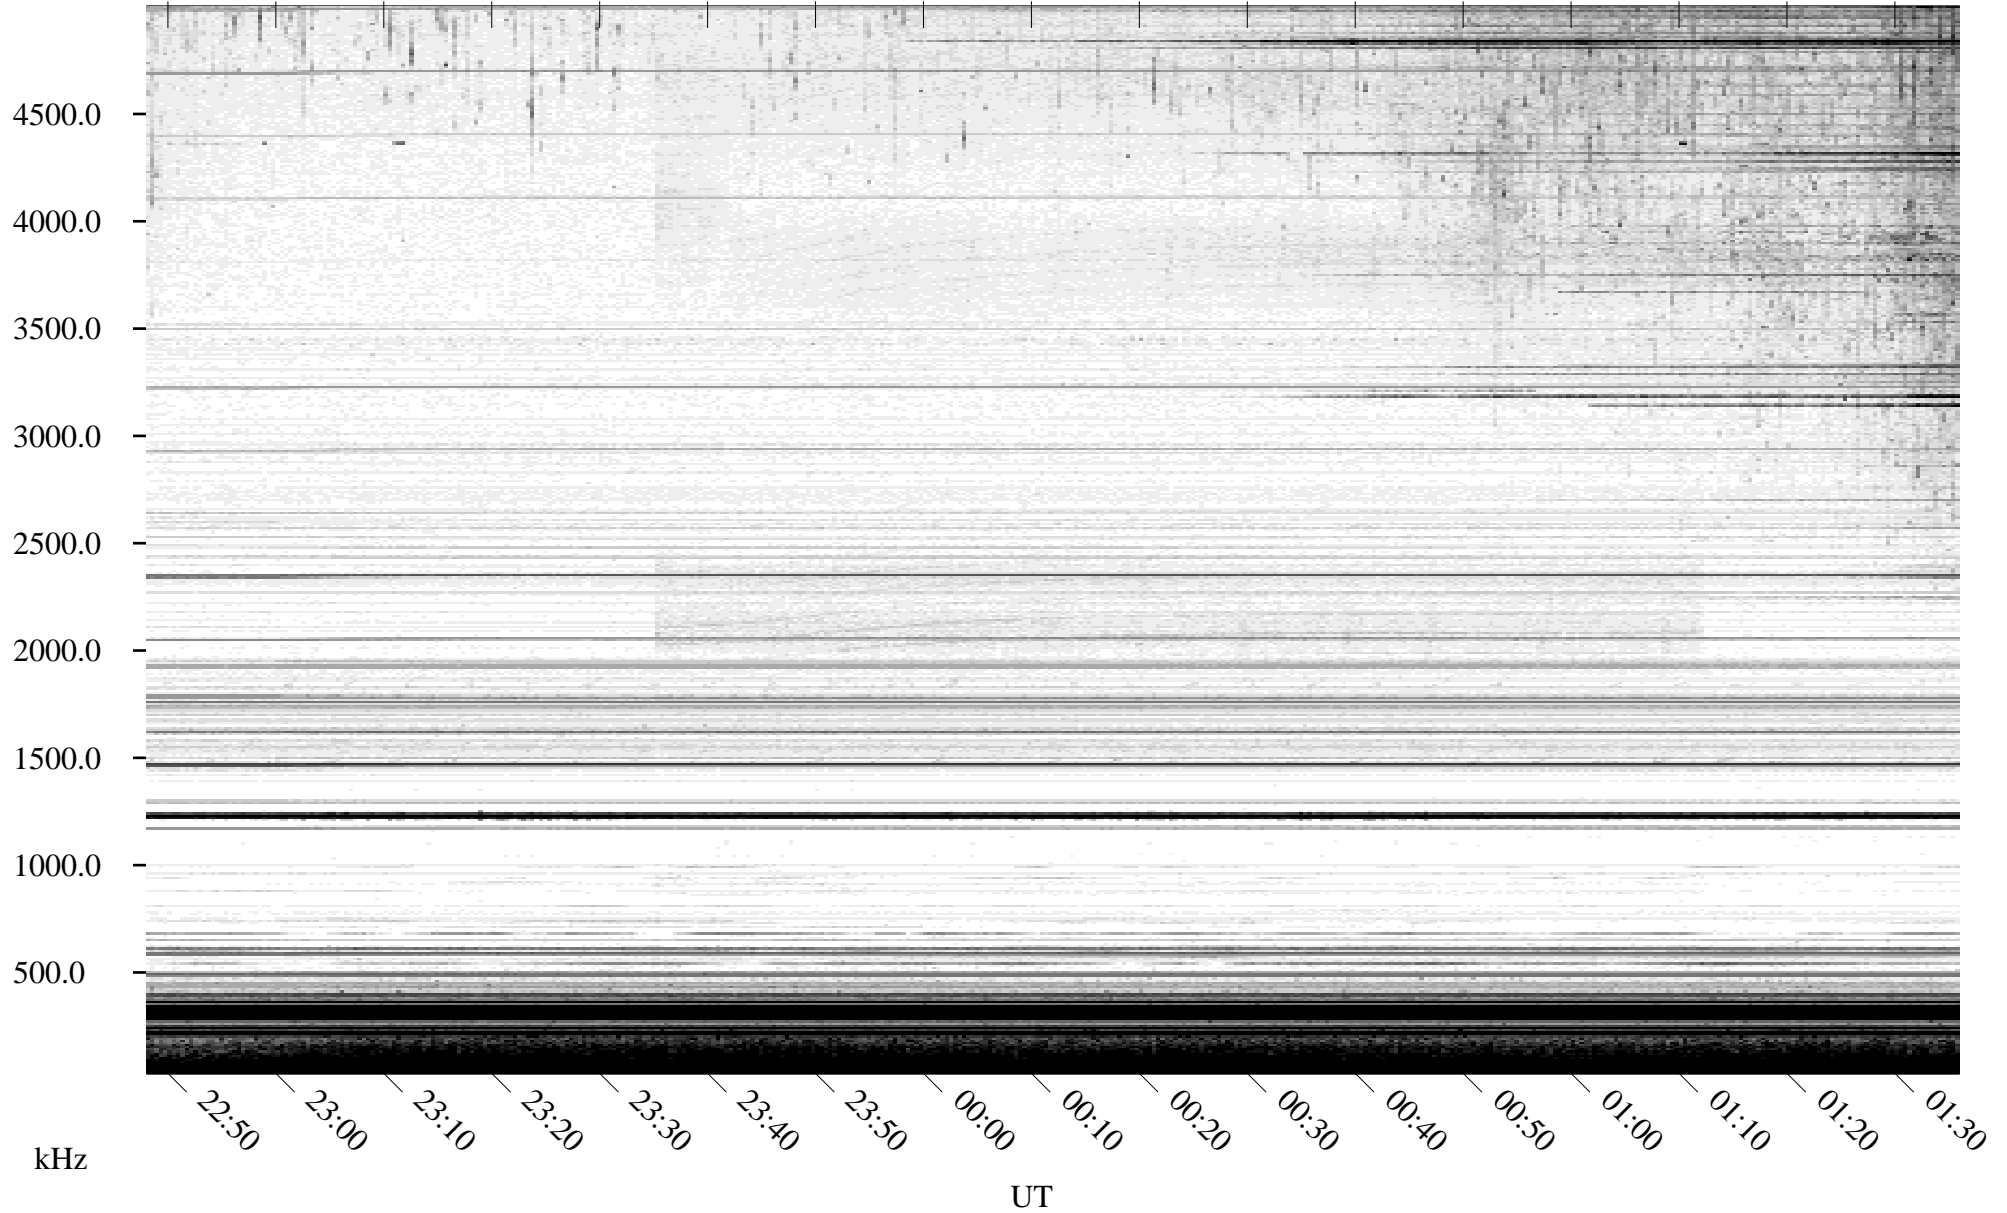

08/08/2010 Churchill, Manitoba

Linear Scale Black = 161 White = 15

ch10220l.r00SUm max_12

Page 1

08/08/2010 Churchill, Manitoba

Linear Scale Black = 161 White = 15

ch10220l.r00SUm max_12

Page 2

08/09/2010 Churchill, Manitoba

Linear Scale Black = 161 White = 15

ch10220l.r00SUm max_12

Page 3

08/09/2010 Churchill, Manitoba

Linear Scale Black = 161 White = 15

ch10220l.r00SUm max_12

Page 4

08/09/2010 Churchill, Manitoba

Linear Scale Black = 161 White = 15

ch10220l.r00SUm max_12

Page 5

08/09/2010 Churchill, Manitoba

Linear Scale Black = 161 White = 15

ch10220l.r00SUm max_12

Page 6

08/09/2010 Churchill, Manitoba

Linear Scale Black = 161 White = 15

ch10220l.r00SUm max_12

Page 7

08/09/2010 Churchill, Manitoba

Linear Scale Black = 161 White = 15

ch10220l.r00SUm max_12

Page 8