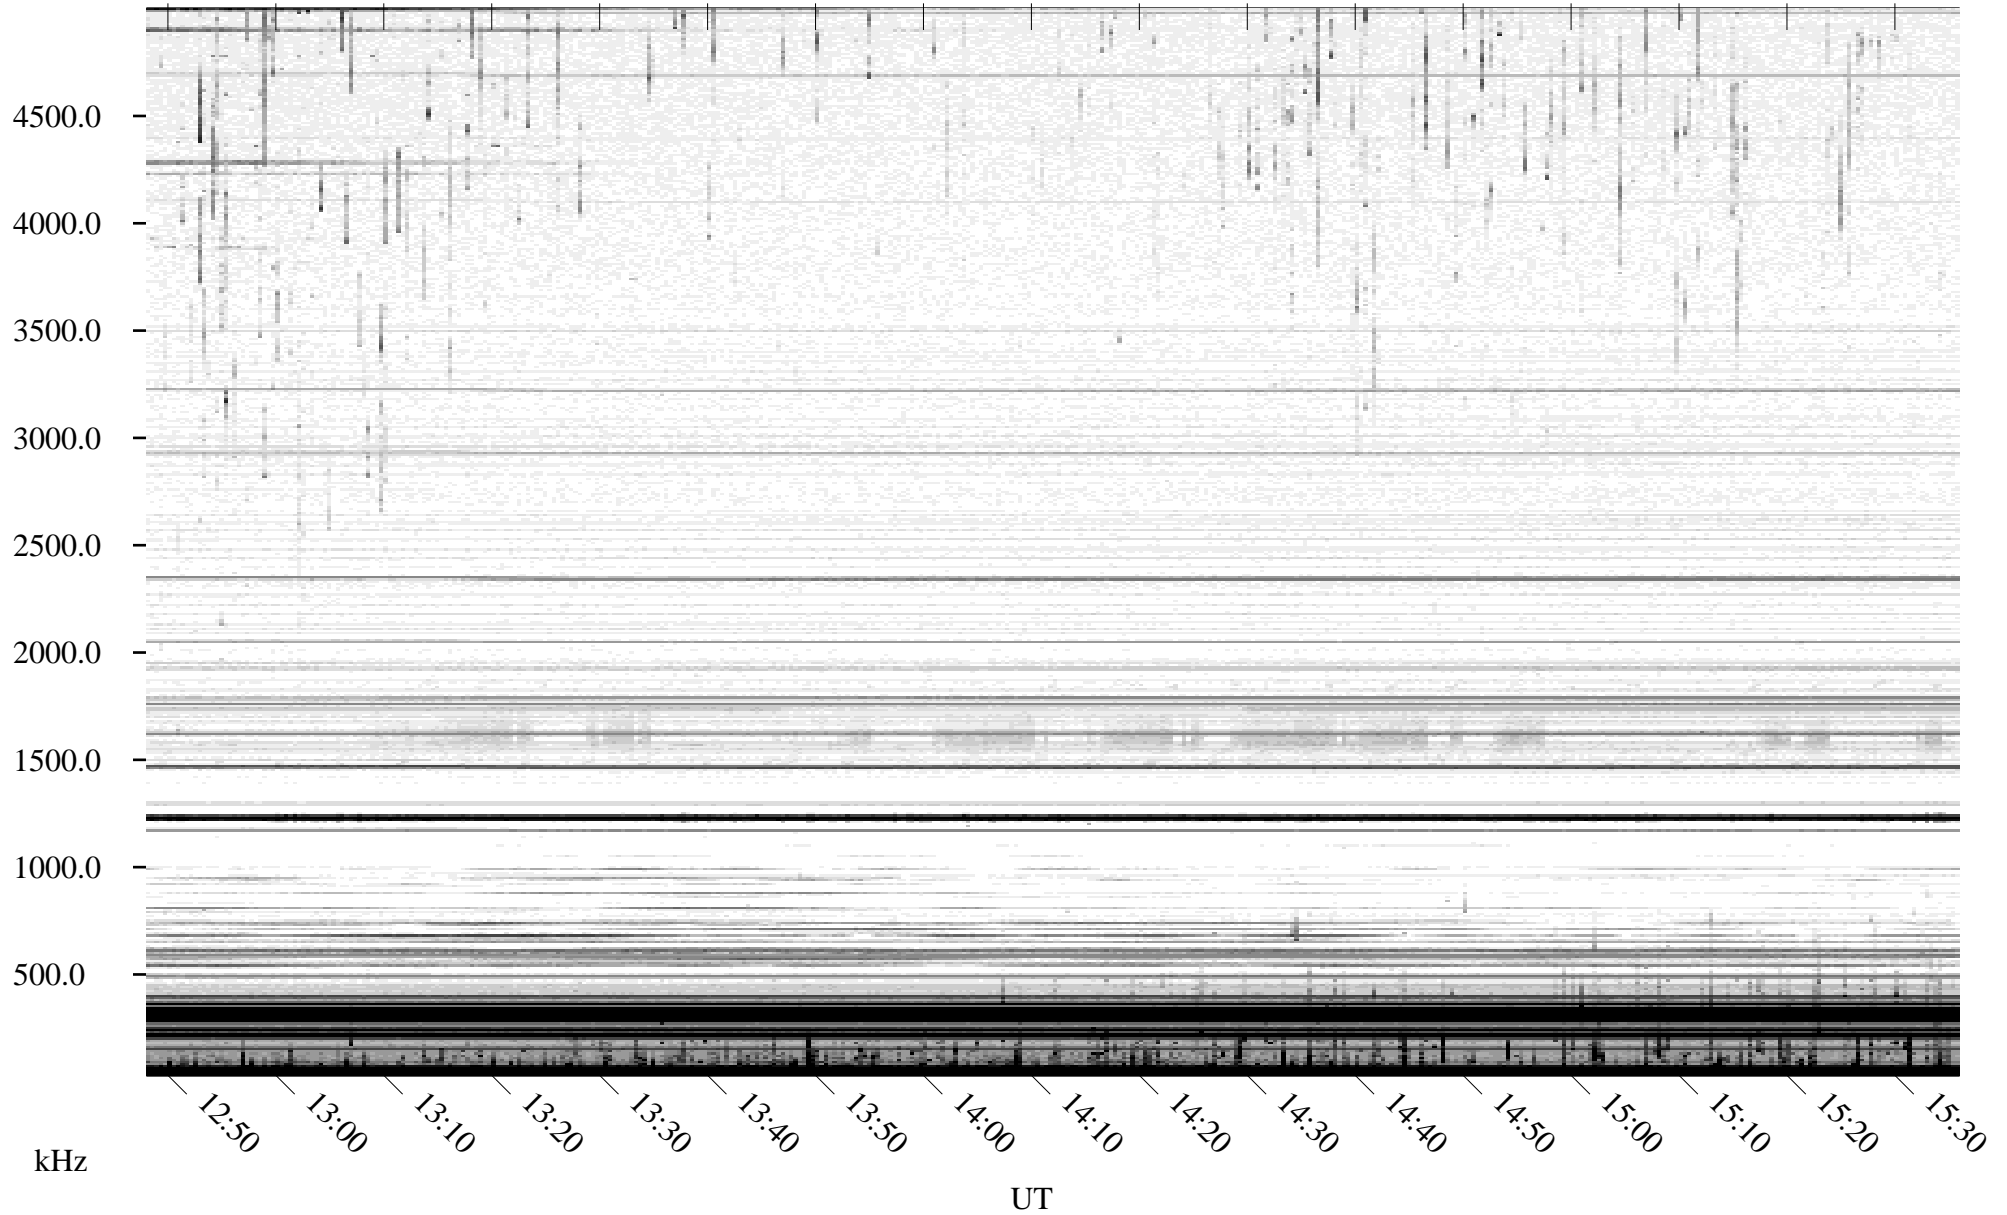

08/08/2010 Churchill, Manitoba

Linear Scale Black = 161 White = 15

ch10220l.r00SUm max_12

Page 1

08/08/2010 Churchill, Manitoba

Linear Scale Black = 161 White = 15

ch10220l.r00SUm max_12

Page 2

08/09/2010 Churchill, Manitoba

Linear Scale Black = 161 White = 15

ch10220l.r00SUm max_12

Page 3

08/09/2010 Churchill, Manitoba

Linear Scale Black = 161 White = 15

ch10220l.r00SUm max_12

Page 4

08/09/2010 Churchill, Manitoba

Linear Scale Black = 161 White = 15

ch10220l.r00SUm max_12

Page 5

08/09/2010 Churchill, Manitoba

Linear Scale Black = 161 White = 15

ch10220l.r00SUm max_12

Page 6

08/09/2010 Churchill, Manitoba

Linear Scale Black = 161 White = 15

ch10220l.r00SUm max_12

Page 7

08/09/2010 Churchill, Manitoba

Linear Scale Black = 161 White = 15

ch10220l.r00SUm max_12

Page 8