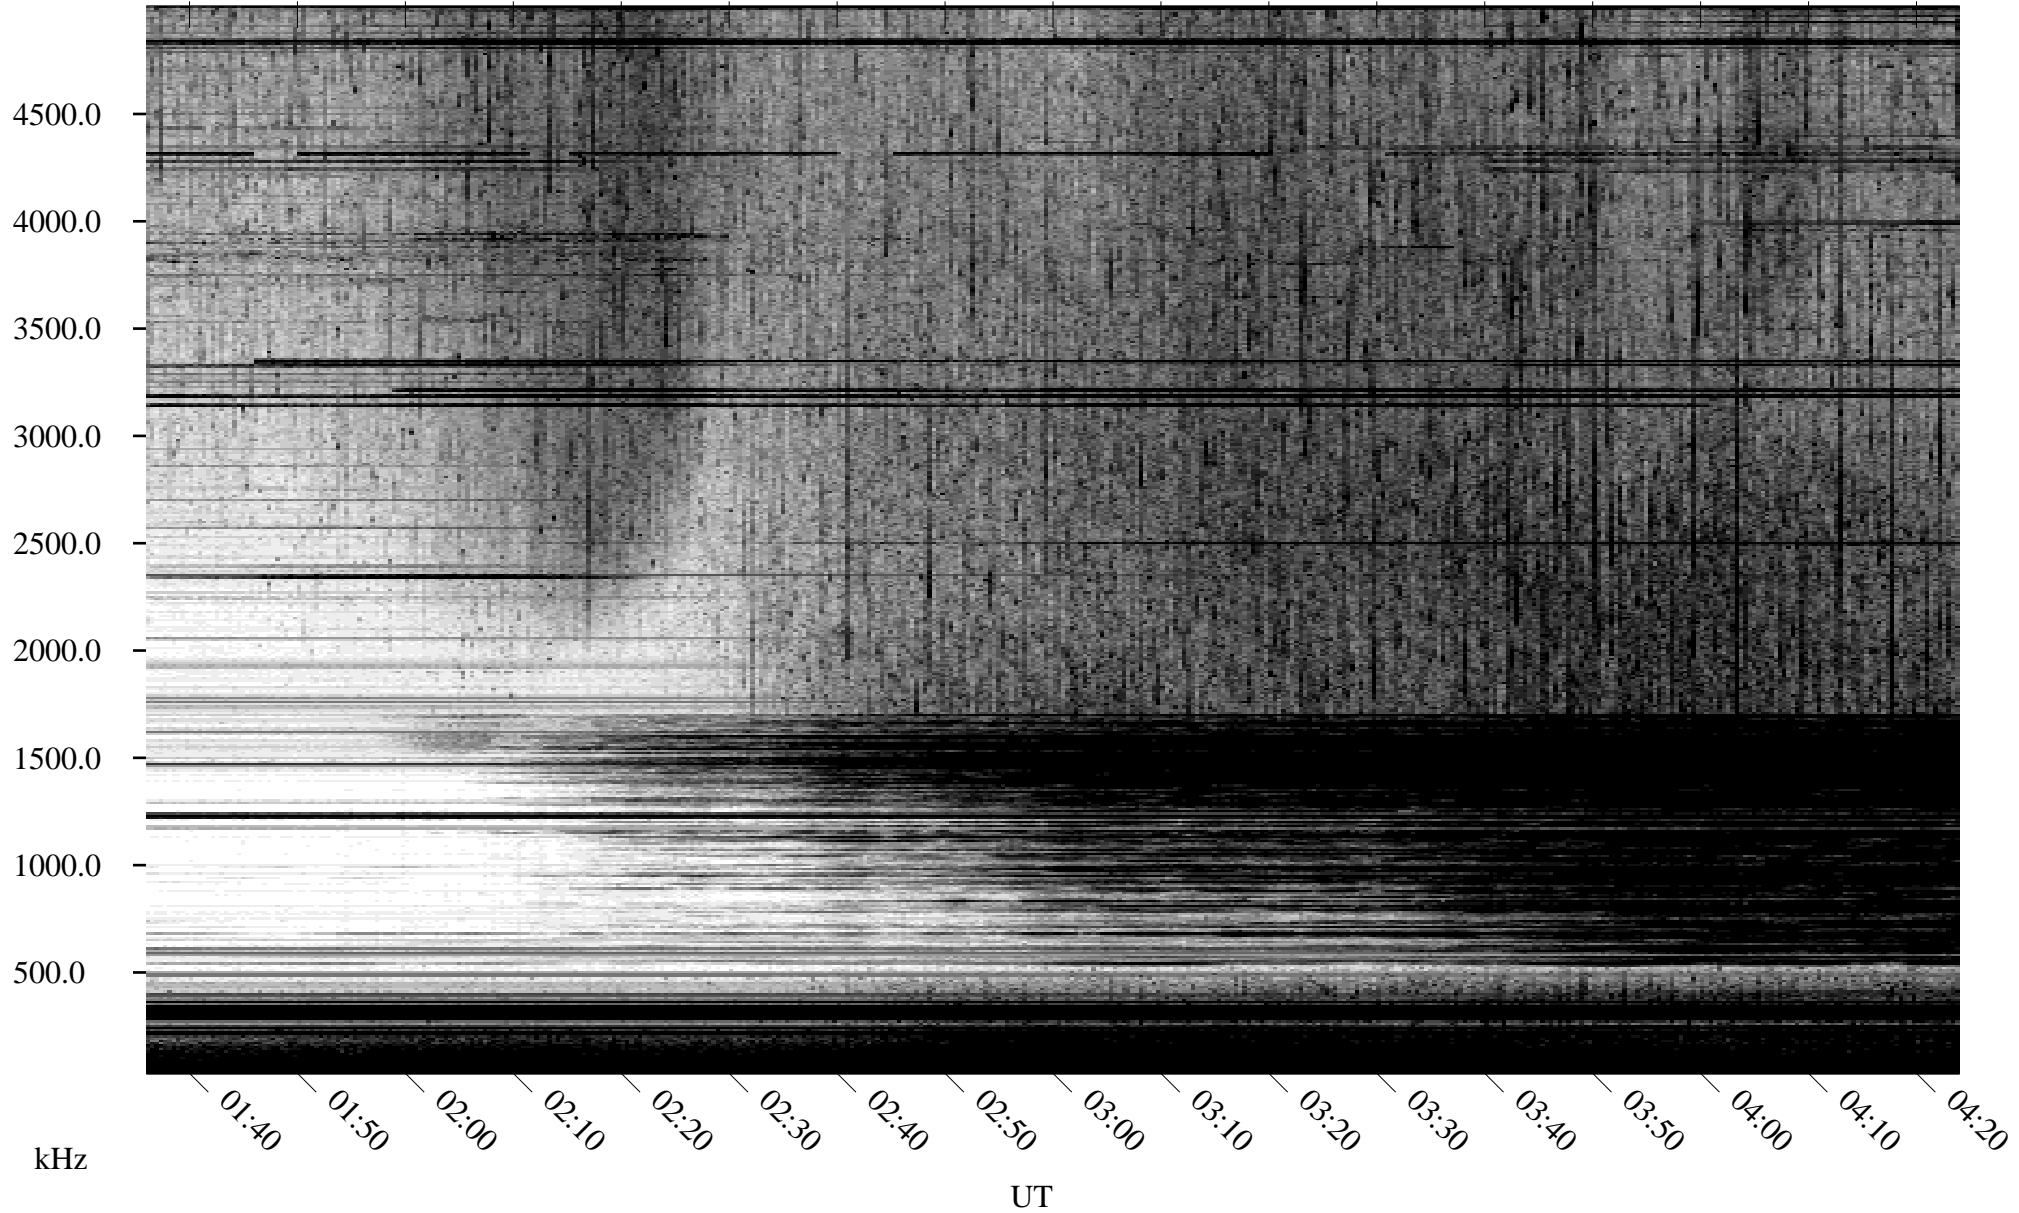

08/08/2010 Churchill, Manitoba

Linear Scale Black = 161 White = 15

ch10220l.r00SUm max_12

Page 1

08/08/2010 Churchill, Manitoba

Linear Scale Black = 161 White = 15

ch10220l.r00SUm max_12

Page 2

08/09/2010 Churchill, Manitoba

Linear Scale Black = 161 White = 15

ch10220l.r00SUm max_12

Page 3

08/09/2010 Churchill, Manitoba

Linear Scale Black = 161 White = 15

ch10220l.r00SUm max_12

Page 4

08/09/2010 Churchill, Manitoba

Linear Scale Black = 161 White = 15

ch10220l.r00SUm max_12

Page 5

08/09/2010 Churchill, Manitoba

Linear Scale Black = 161 White = 15

ch10220l.r00SUm max_12

Page 6

08/09/2010 Churchill, Manitoba

Linear Scale Black = 161 White = 15

ch10220l.r00SUm max_12

Page 7

08/09/2010 Churchill, Manitoba

Linear Scale Black = 161 White = 15

ch10220l.r00SUm max_12

Page 8