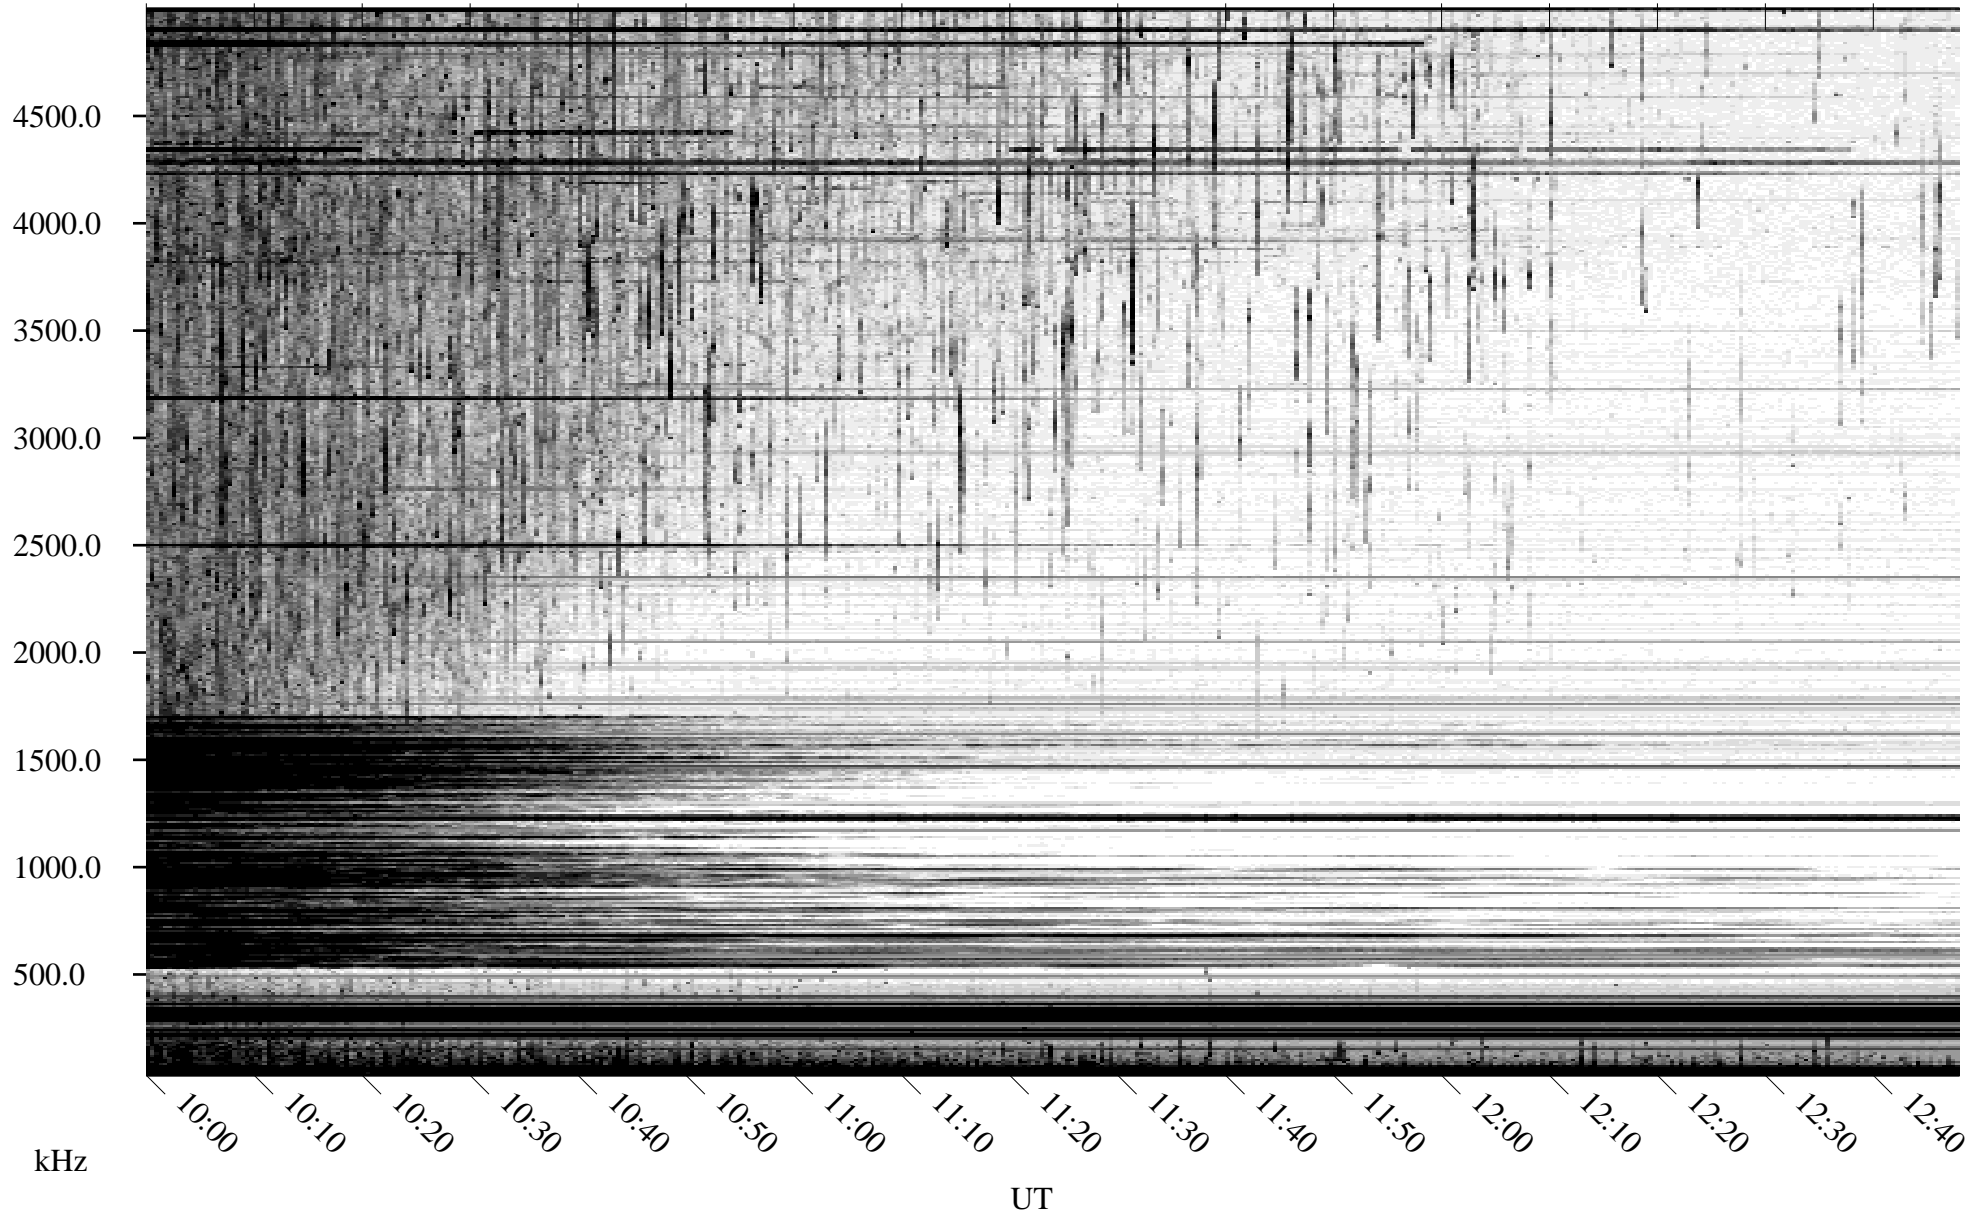

08/08/2010 Churchill, Manitoba

Linear Scale Black = 161 White = 15

ch10220l.r00SUm max_12

Page 1

08/08/2010 Churchill, Manitoba

Linear Scale Black = 161 White = 15

ch10220l.r00SUm max_12

Page 2

08/09/2010 Churchill, Manitoba

Linear Scale Black = 161 White = 15

ch10220l.r00SUm max_12

Page 3

08/09/2010 Churchill, Manitoba

Linear Scale Black = 161 White = 15

ch10220l.r00SUm max_12

Page 4

08/09/2010 Churchill, Manitoba

Linear Scale Black = 161 White = 15

ch10220l.r00SUm max_12

Page 5

08/09/2010 Churchill, Manitoba

Linear Scale Black = 161 White = 15

ch10220l.r00SUm max_12

Page 6

08/09/2010 Churchill, Manitoba

Linear Scale Black = 161 White = 15

ch10220l.r00SUm max_12

Page 7

08/09/2010 Churchill, Manitoba

Linear Scale Black = 161 White = 15

ch10220l.r00SUm max_12

Page 8