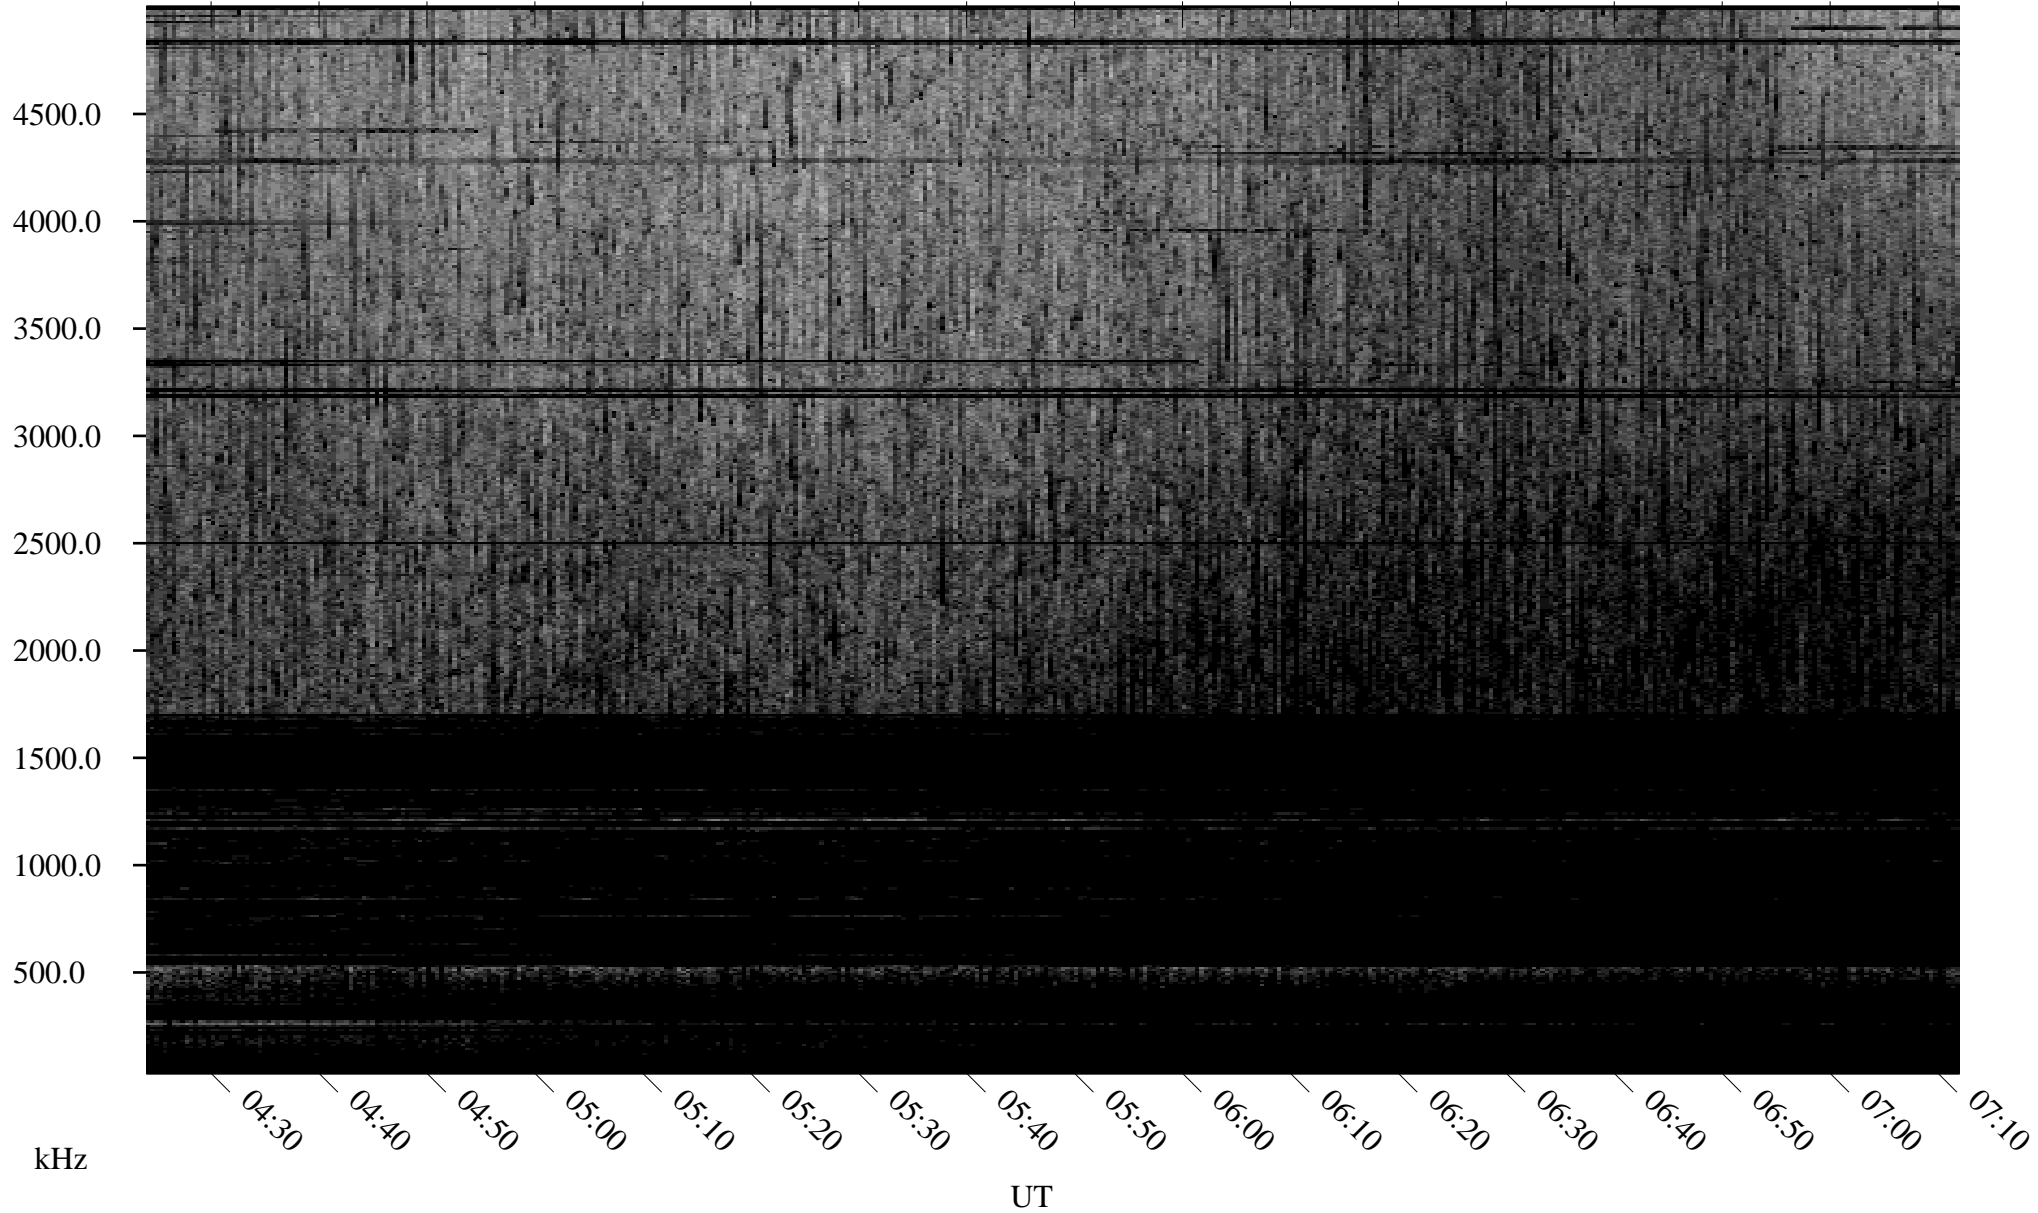

08/09/2010 Churchill, Manitoba

Linear Scale Black = 161 White = 15

ch102211.r00SUm max_12

Page 1

08/09/2010 Churchill, Manitoba

Linear Scale Black = 161 White = 15

ch102211.r00SUm max_12

Page 2

08/10/2010 Churchill, Manitoba

Linear Scale Black = 161 White = 15

ch102211.r00SUm max_12

Page 3

08/10/2010 Churchill, Manitoba

Linear Scale Black = 161 White = 15

ch102211.r00SUm max_12

Page 4

08/10/2010 Churchill, Manitoba

Linear Scale Black = 161 White = 15

ch102211.r00SUm max_12

Page 5

08/10/2010 Churchill, Manitoba

Linear Scale Black = 161 White = 15

ch102211.r00SUm max_12

Page 6

08/10/2010 Churchill, Manitoba

Linear Scale Black = 161 White = 15

ch10221l.r00SUm max_12

Page 7

08/10/2010 Churchill, Manitoba

Linear Scale Black = 161 White = 15

ch102211.r00SUm max_12