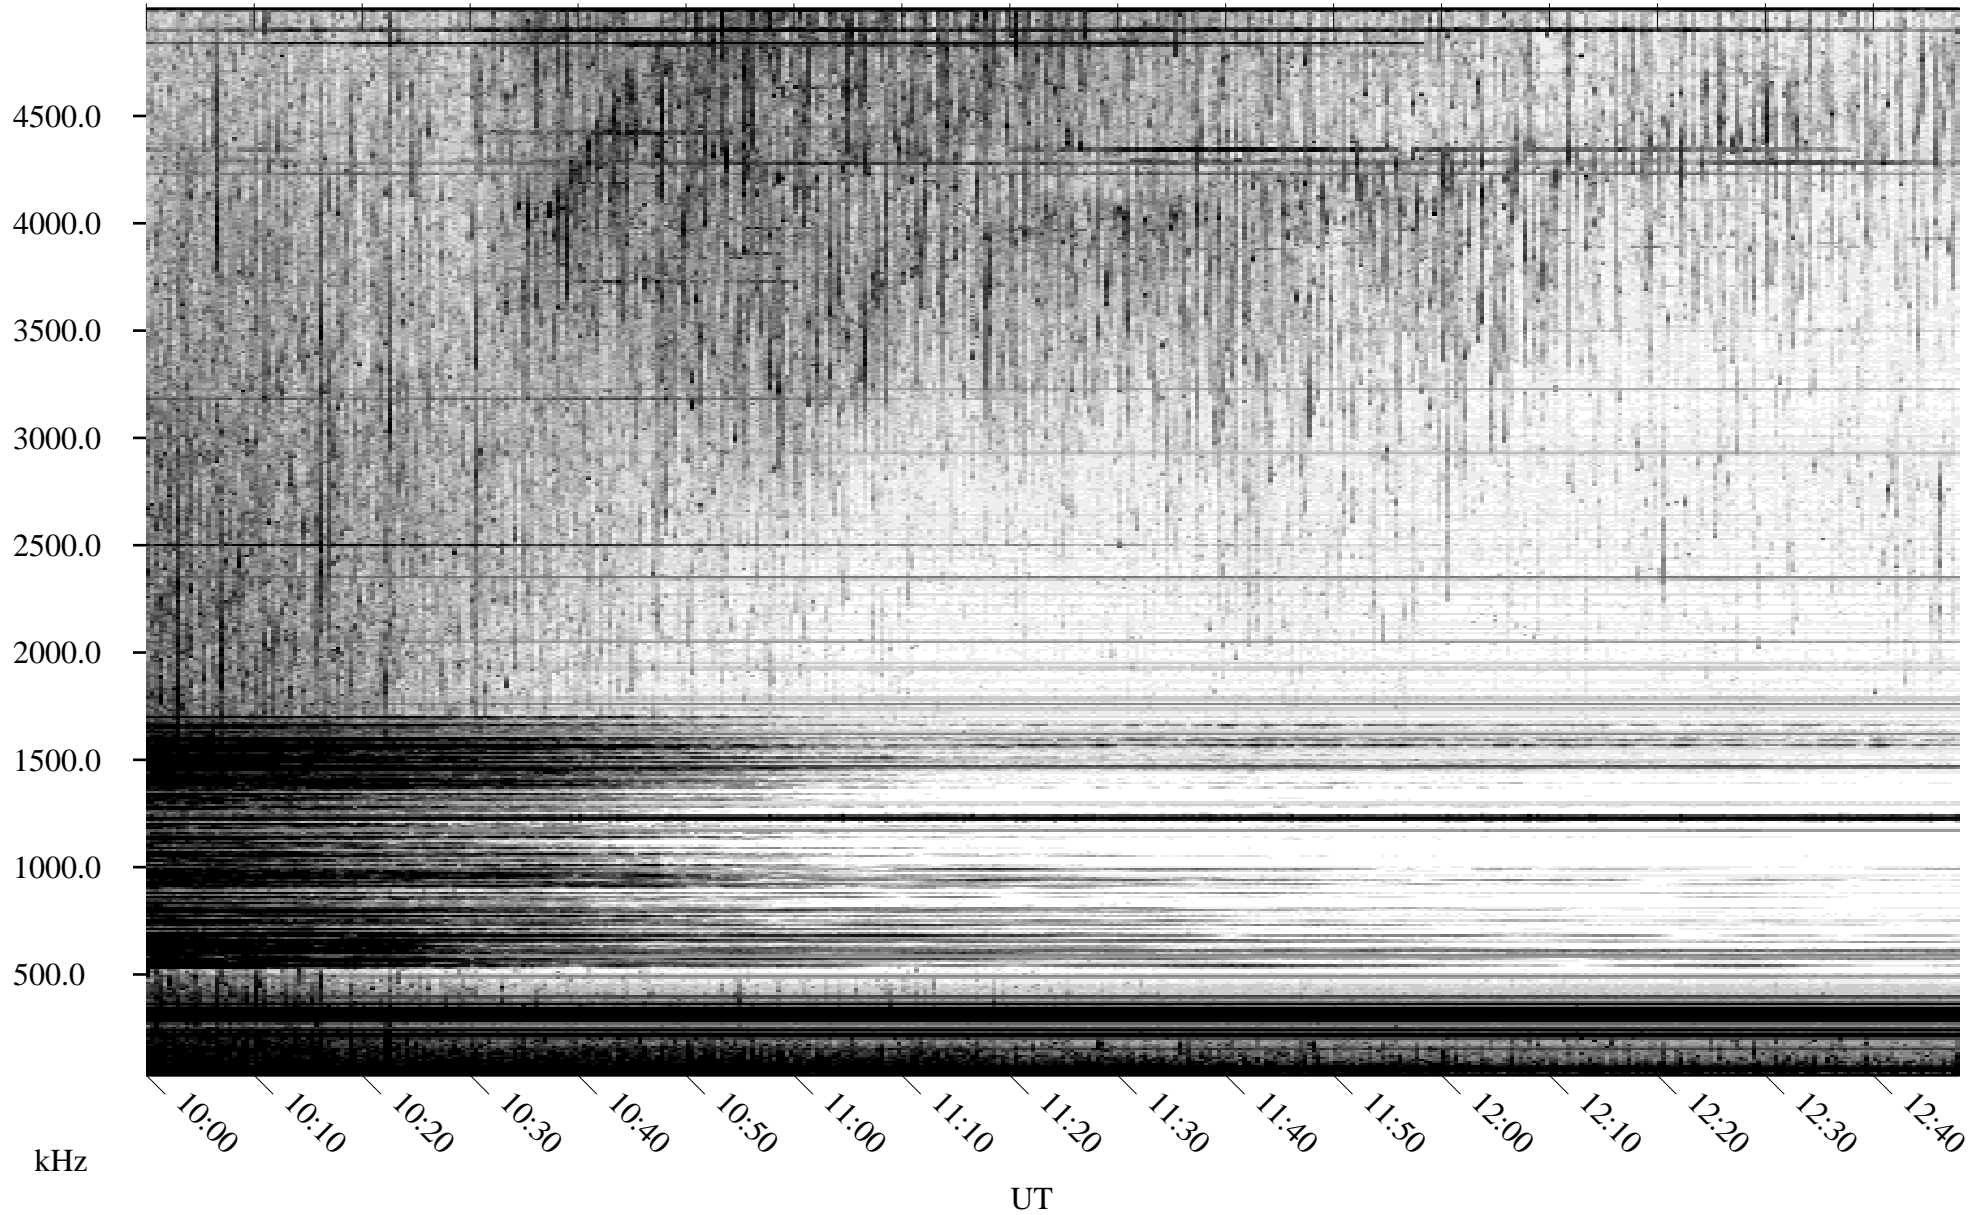

08/09/2010 Churchill, Manitoba

Linear Scale Black = 161 White = 15

ch102211.r00SUm max_12

Page 1

08/09/2010 Churchill, Manitoba

Linear Scale Black = 161 White = 15

ch102211.r00SUm max_12

Page 2

08/10/2010 Churchill, Manitoba

Linear Scale Black = 161 White = 15

ch102211.r00SUm max_12

Page 3

08/10/2010 Churchill, Manitoba

Linear Scale Black = 161 White = 15

ch102211.r00SUm max_12

Page 4

08/10/2010 Churchill, Manitoba

Linear Scale Black = 161 White = 15

ch102211.r00SUm max_12

Page 5

08/10/2010 Churchill, Manitoba

Linear Scale Black = 161 White = 15

ch102211.r00SUm max_12

Page 6

08/10/2010 Churchill, Manitoba

Linear Scale Black = 161 White = 15

ch10221l.r00SUm max_12

Page 7

08/10/2010 Churchill, Manitoba

Linear Scale Black = 161 White = 15

ch102211.r00SUm max_12