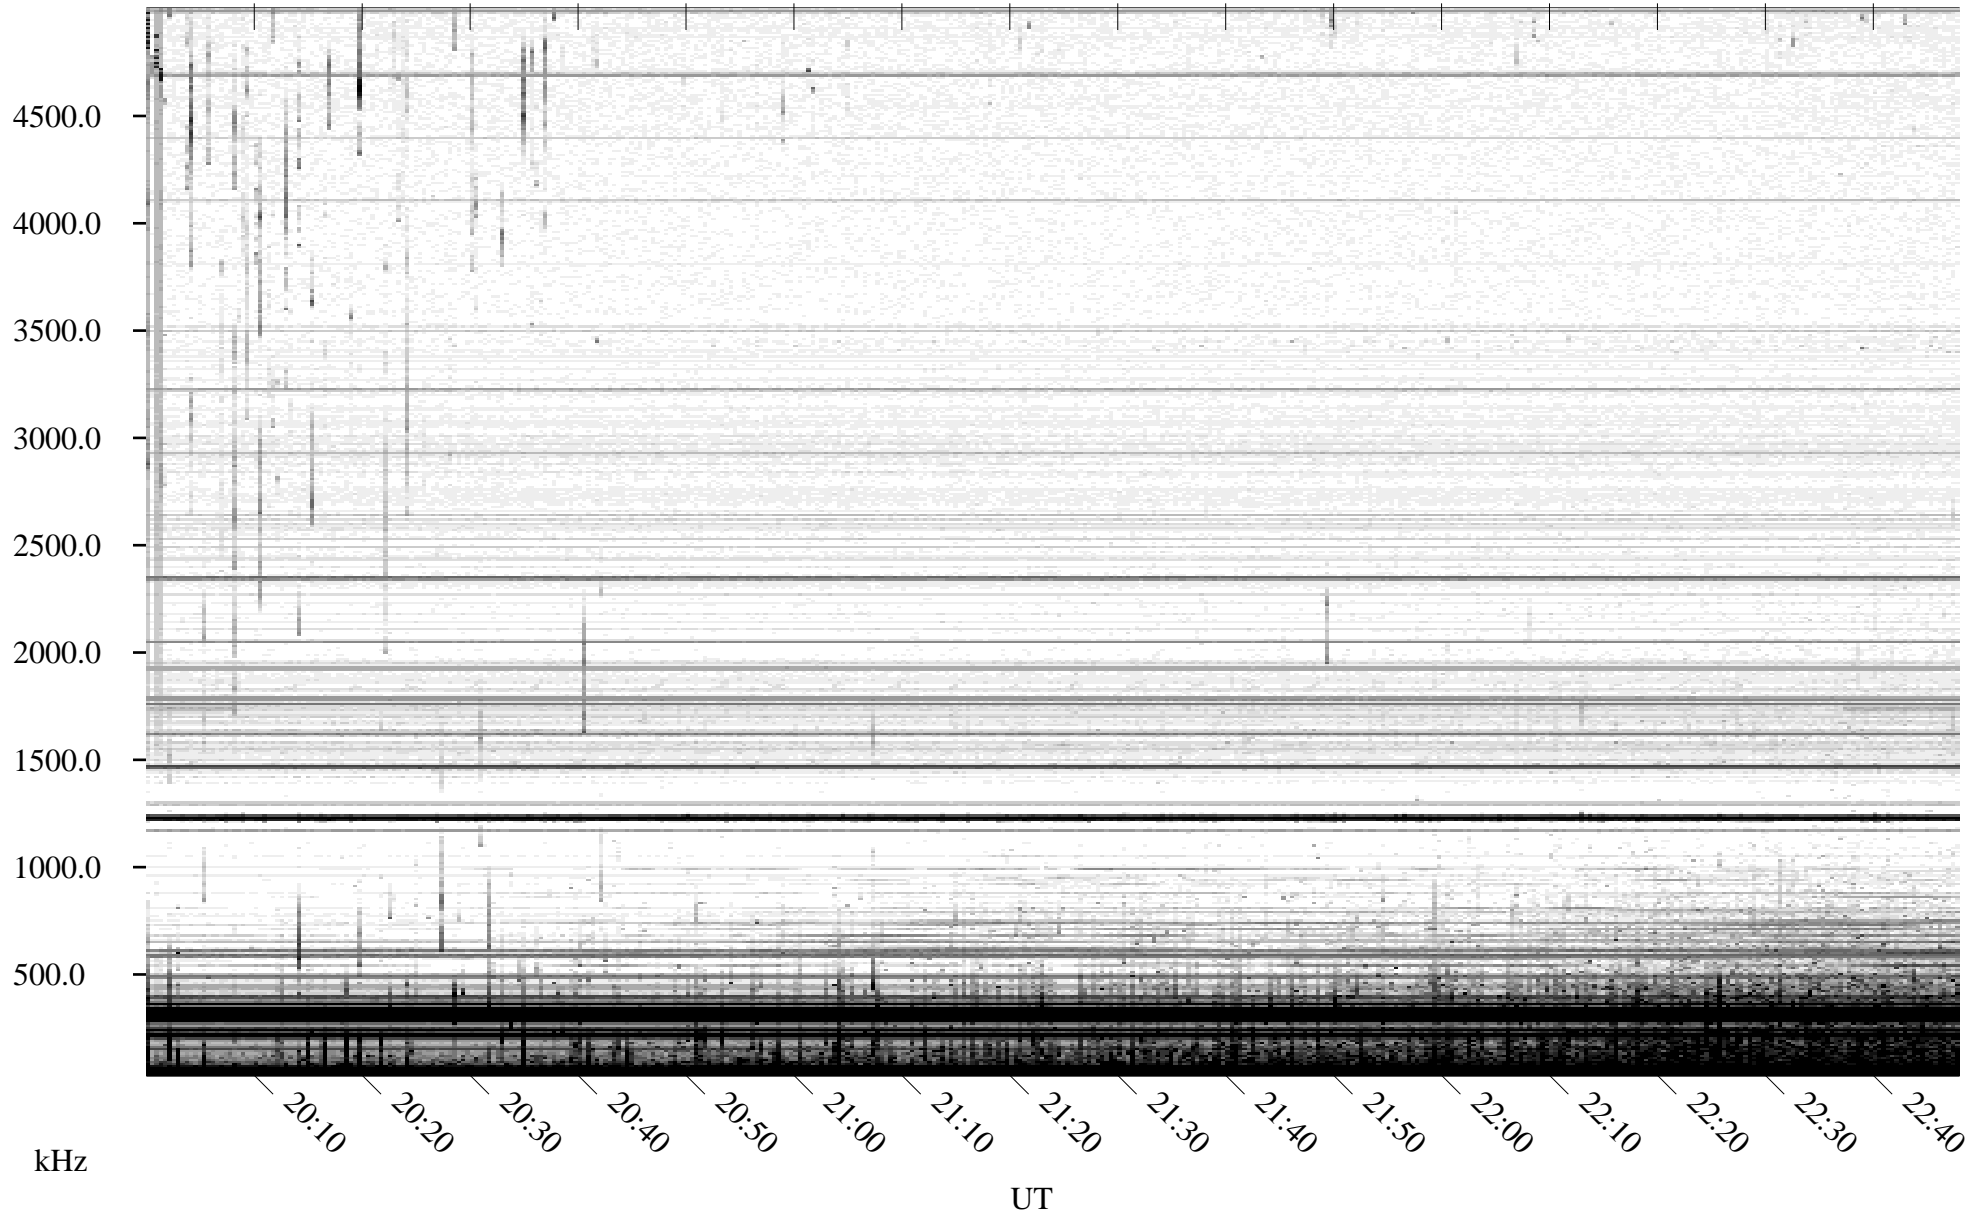

08/09/2010 Churchill, Manitoba

Linear Scale Black = 161 White = 15

ch102211.r00SUm max_12

Page 1

08/09/2010 Churchill, Manitoba

Linear Scale Black = 161 White = 15

ch102211.r00SUm max_12

Page 2

08/10/2010 Churchill, Manitoba

Linear Scale Black = 161 White = 15

ch102211.r00SUm max_12

Page 3

08/10/2010 Churchill, Manitoba

Linear Scale Black = 161 White = 15

ch102211.r00SUm max_12

Page 4

08/10/2010 Churchill, Manitoba

Linear Scale Black = 161 White = 15

ch102211.r00SUm max_12

Page 5

08/10/2010 Churchill, Manitoba

Linear Scale Black = 161 White = 15

ch102211.r00SUm max_12

Page 6

08/10/2010 Churchill, Manitoba

Linear Scale Black = 161 White = 15

ch10221l.r00SUm max_12

Page 7

08/10/2010 Churchill, Manitoba

Linear Scale Black = 161 White = 15

ch102211.r00SUm max_12