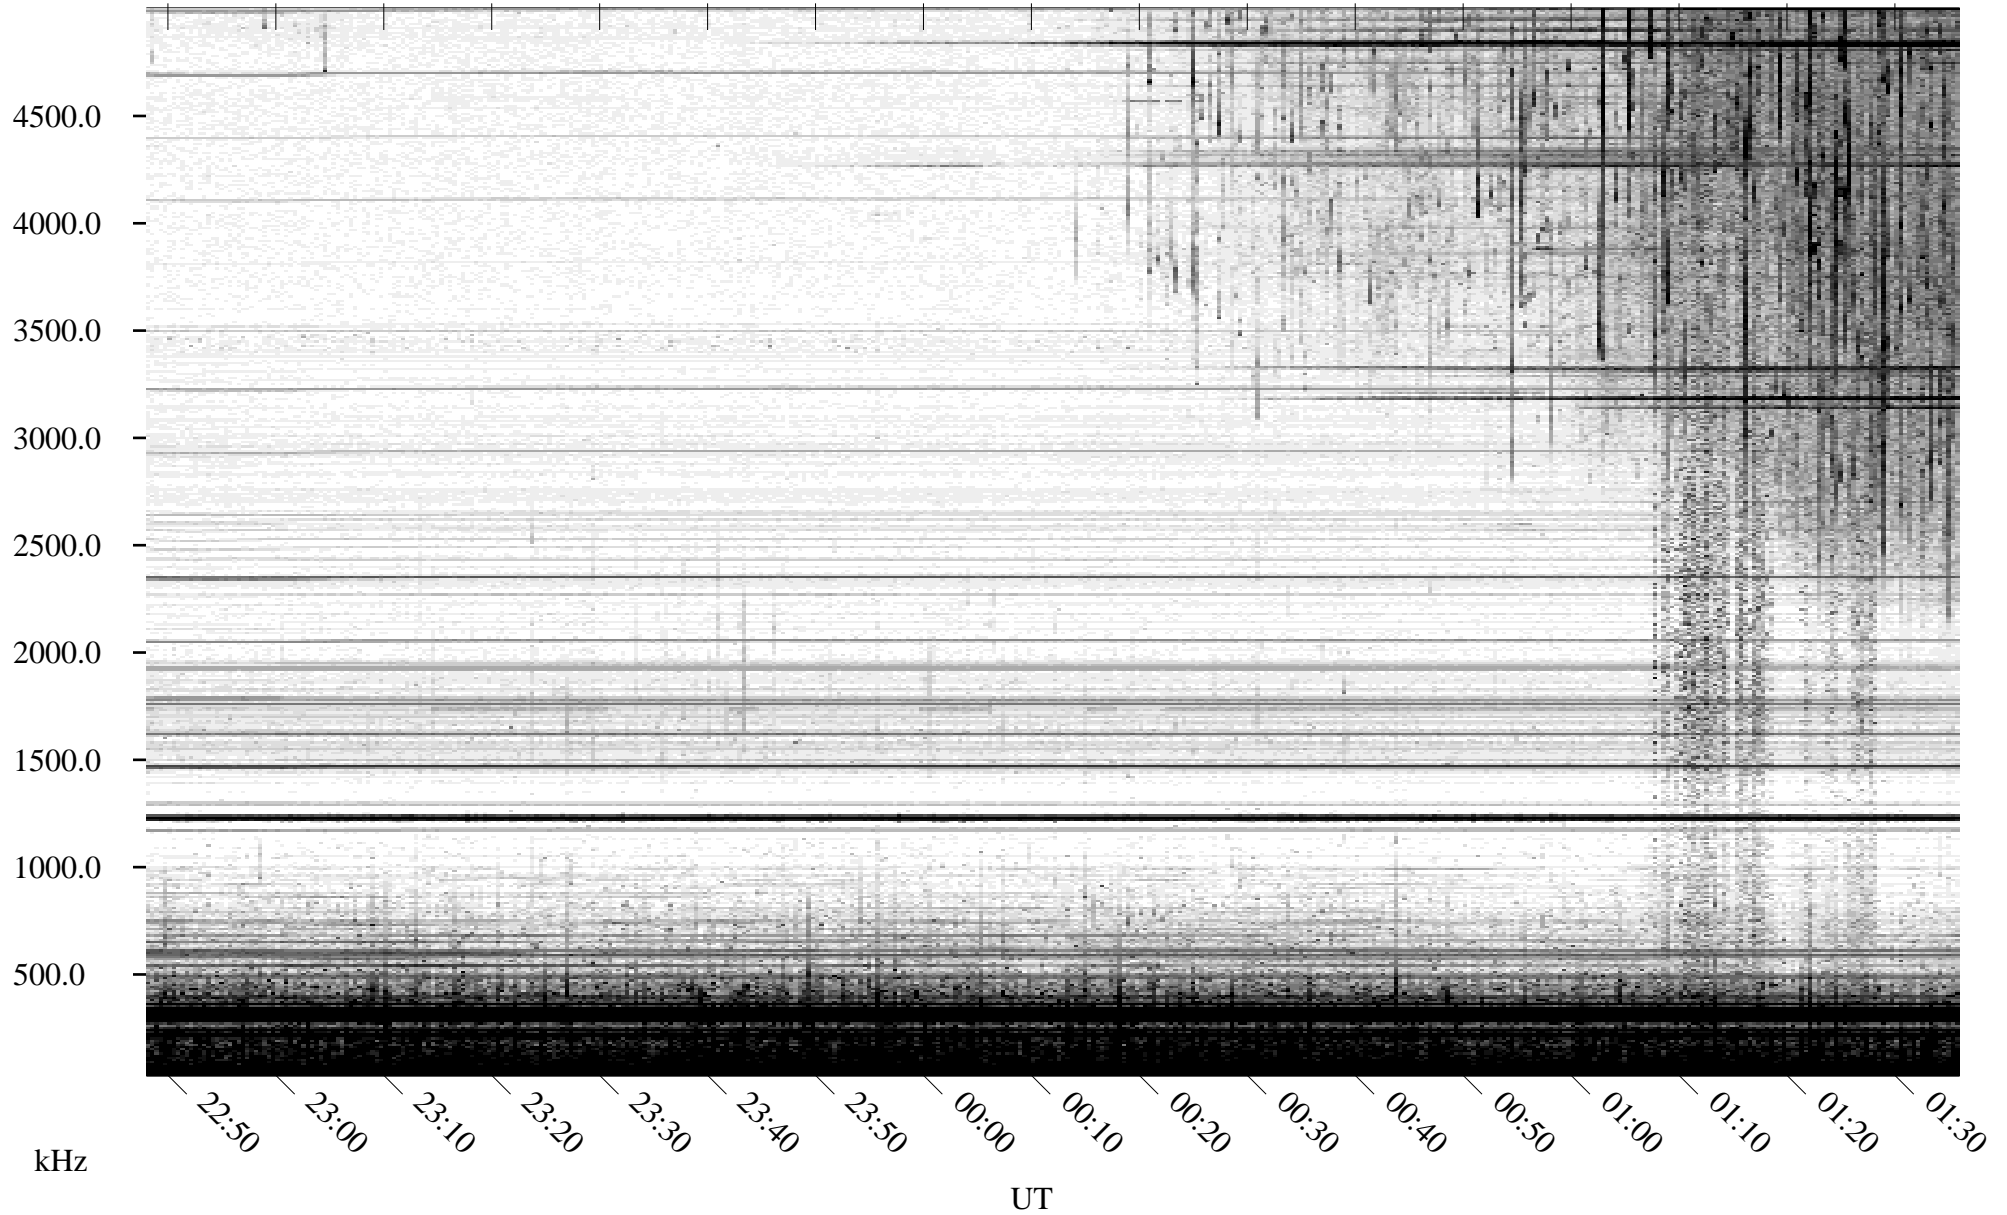

08/09/2010 Churchill, Manitoba

Linear Scale Black = 161 White = 15

ch102211.r00SUm max_12

Page 1

08/09/2010 Churchill, Manitoba

Linear Scale Black = 161 White = 15

ch102211.r00SUm max_12

Page 2

08/10/2010 Churchill, Manitoba

Linear Scale Black = 161 White = 15

ch102211.r00SUm max_12

Page 3

08/10/2010 Churchill, Manitoba

Linear Scale Black = 161 White = 15

ch102211.r00SUm max_12

Page 4

08/10/2010 Churchill, Manitoba

Linear Scale Black = 161 White = 15

ch102211.r00SUm max_12

Page 5

08/10/2010 Churchill, Manitoba

Linear Scale Black = 161 White = 15

ch102211.r00SUm max_12

Page 6

08/10/2010 Churchill, Manitoba

Linear Scale Black = 161 White = 15

ch10221l.r00SUm max_12

Page 7

08/10/2010 Churchill, Manitoba

Linear Scale Black = 161 White = 15

ch102211.r00SUm max_12