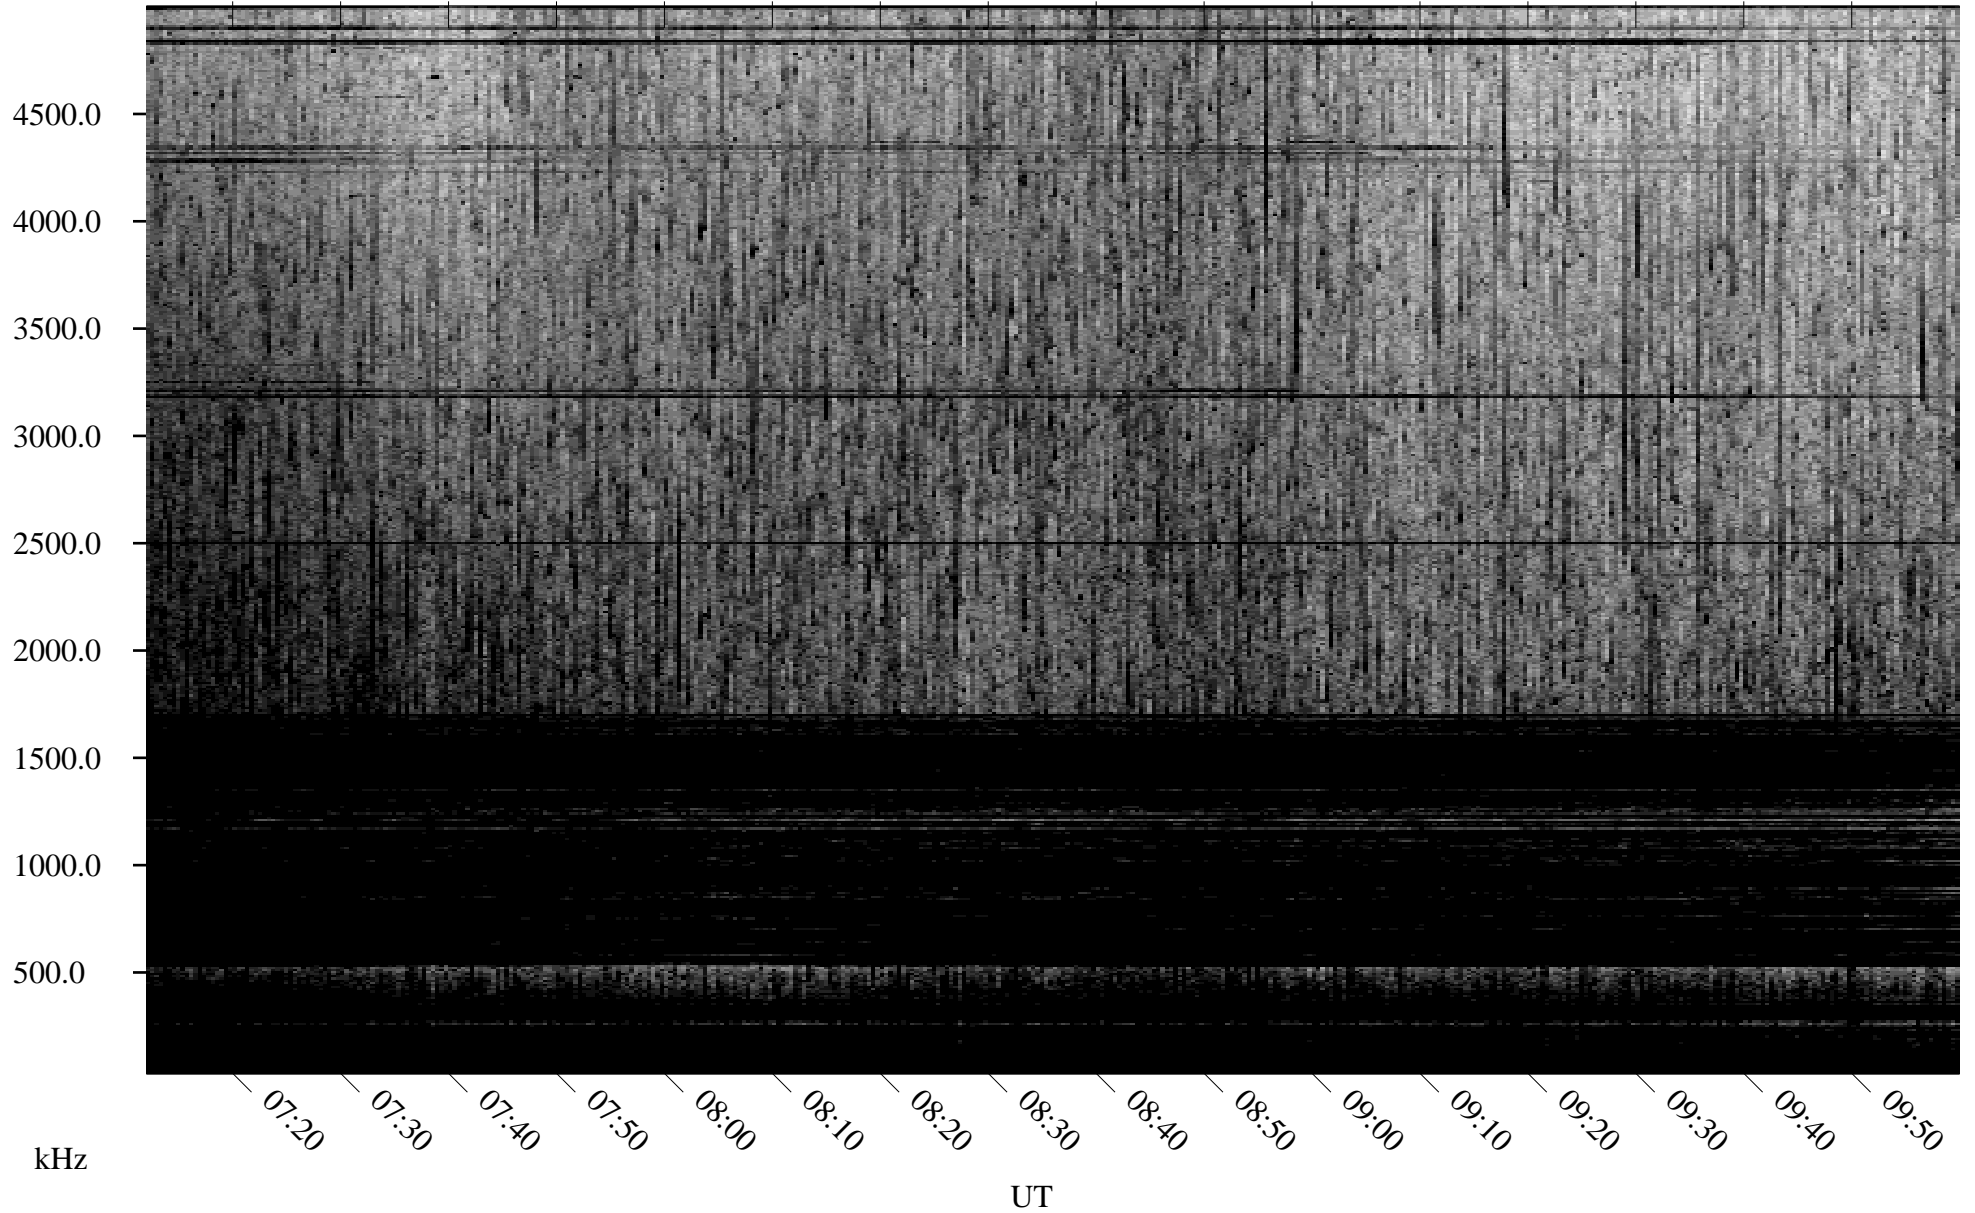

08/09/2010 Churchill, Manitoba

Linear Scale Black = 161 White = 15

ch102211.r00SUm max_12

Page 1

08/09/2010 Churchill, Manitoba

Linear Scale Black = 161 White = 15

ch102211.r00SUm max_12

Page 2

08/10/2010 Churchill, Manitoba

Linear Scale Black = 161 White = 15

ch102211.r00SUm max_12

Page 3

08/10/2010 Churchill, Manitoba

Linear Scale Black = 161 White = 15

ch102211.r00SUm max_12

Page 4

08/10/2010 Churchill, Manitoba

Linear Scale Black = 161 White = 15

ch102211.r00SUm max_12

Page 5

08/10/2010 Churchill, Manitoba

Linear Scale Black = 161 White = 15

ch102211.r00SUm max_12

Page 6

08/10/2010 Churchill, Manitoba

Linear Scale Black = 161 White = 15

ch10221l.r00SUm max_12

Page 7

08/10/2010 Churchill, Manitoba

Linear Scale Black = 161 White = 15

ch102211.r00SUm max_12