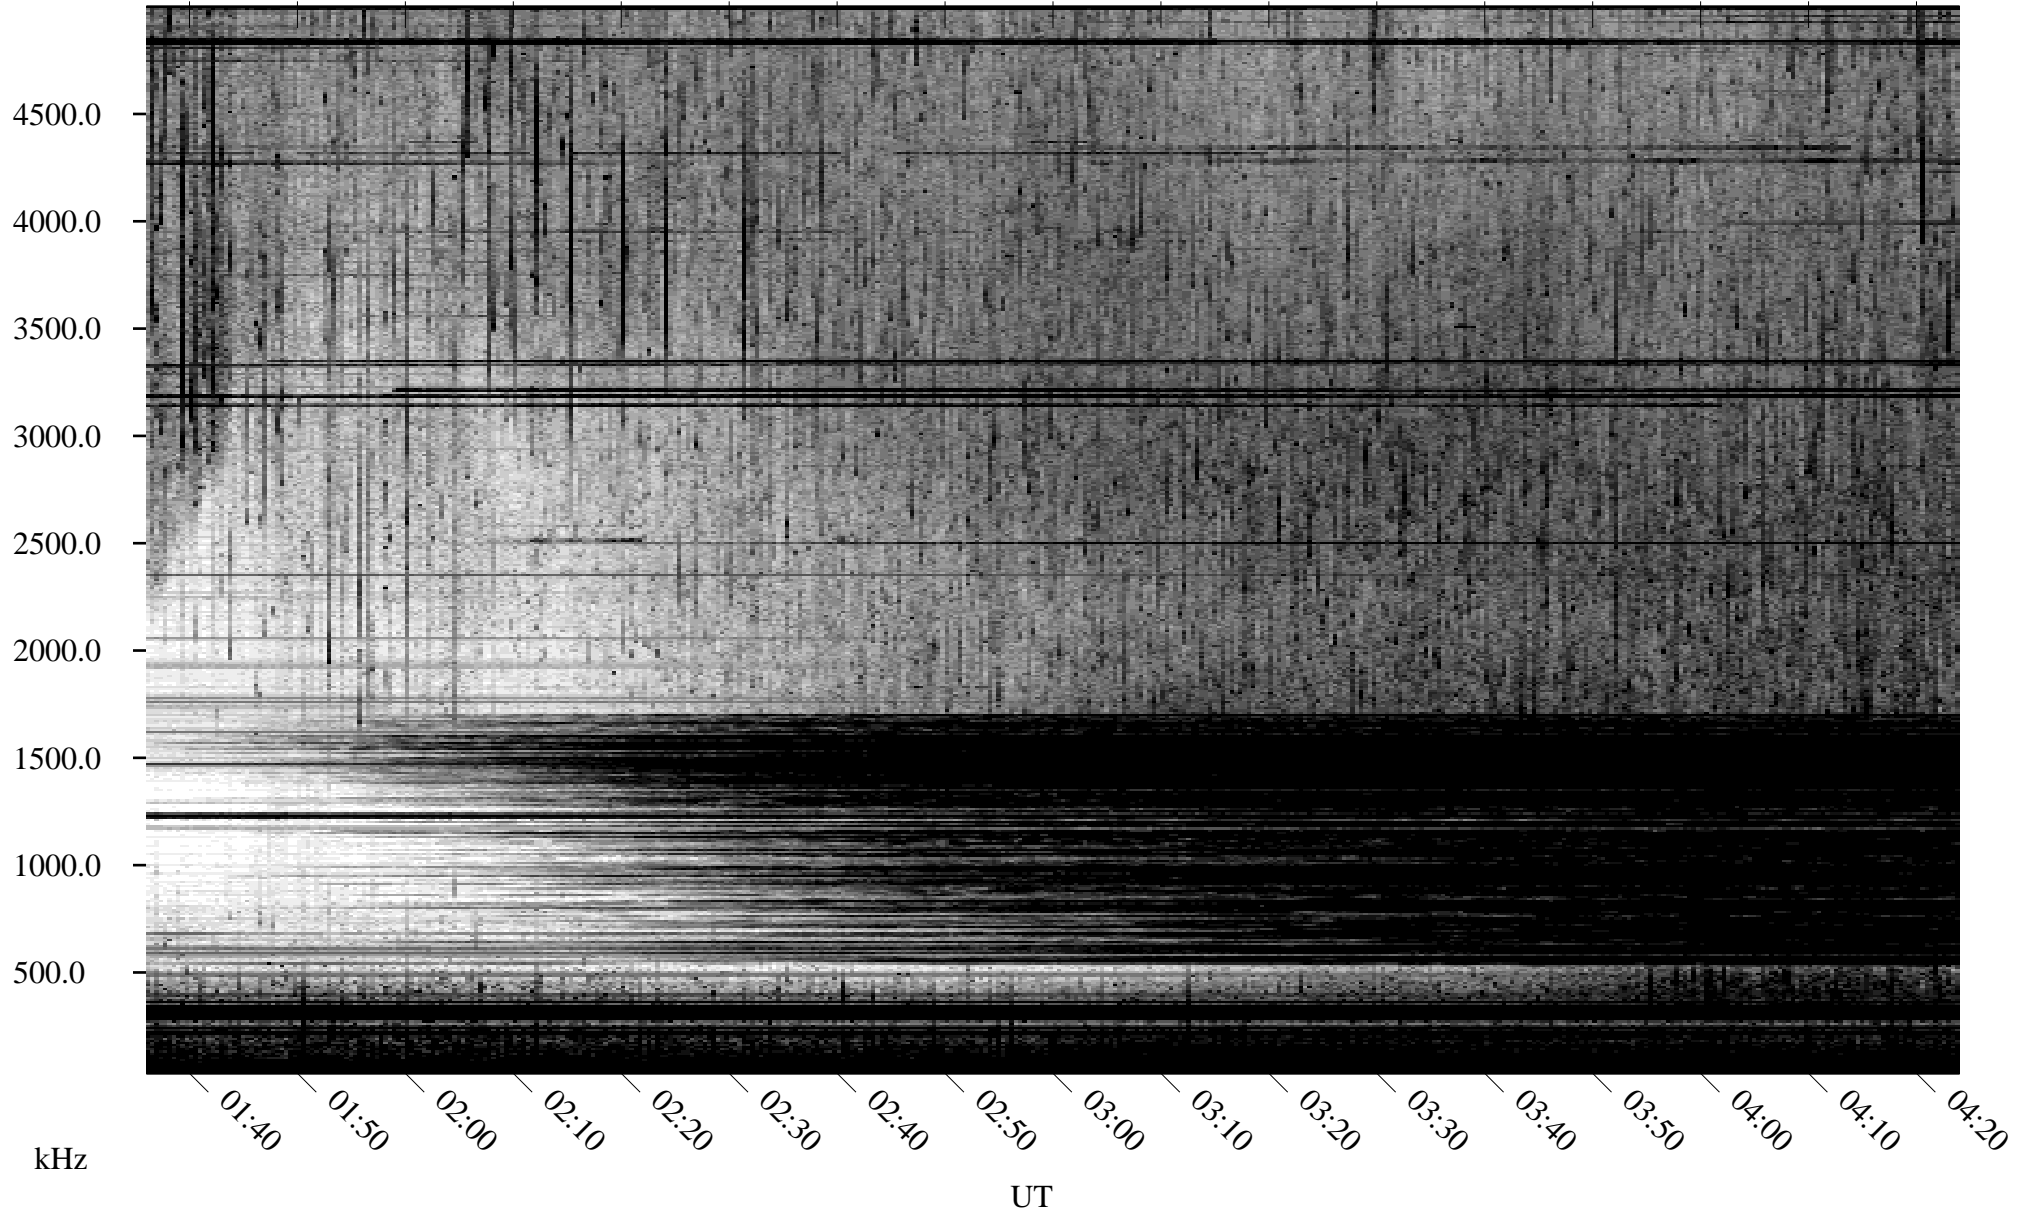

08/09/2010 Churchill, Manitoba

Linear Scale Black = 161 White = 15

ch102211.r00SUm max_12

Page 1

08/09/2010 Churchill, Manitoba

Linear Scale Black = 161 White = 15

ch102211.r00SUm max_12

Page 2

08/10/2010 Churchill, Manitoba

Linear Scale Black = 161 White = 15

ch102211.r00SUm max_12

Page 3

08/10/2010 Churchill, Manitoba

Linear Scale Black = 161 White = 15

ch102211.r00SUm max_12

Page 4

08/10/2010 Churchill, Manitoba

Linear Scale Black = 161 White = 15

ch102211.r00SUm max_12

Page 5

08/10/2010 Churchill, Manitoba

Linear Scale Black = 161 White = 15

ch102211.r00SUm max_12

Page 6

08/10/2010 Churchill, Manitoba

Linear Scale Black = 161 White = 15

ch10221l.r00SUm max_12

Page 7

08/10/2010 Churchill, Manitoba

Linear Scale Black = 161 White = 15

ch102211.r00SUm max_12