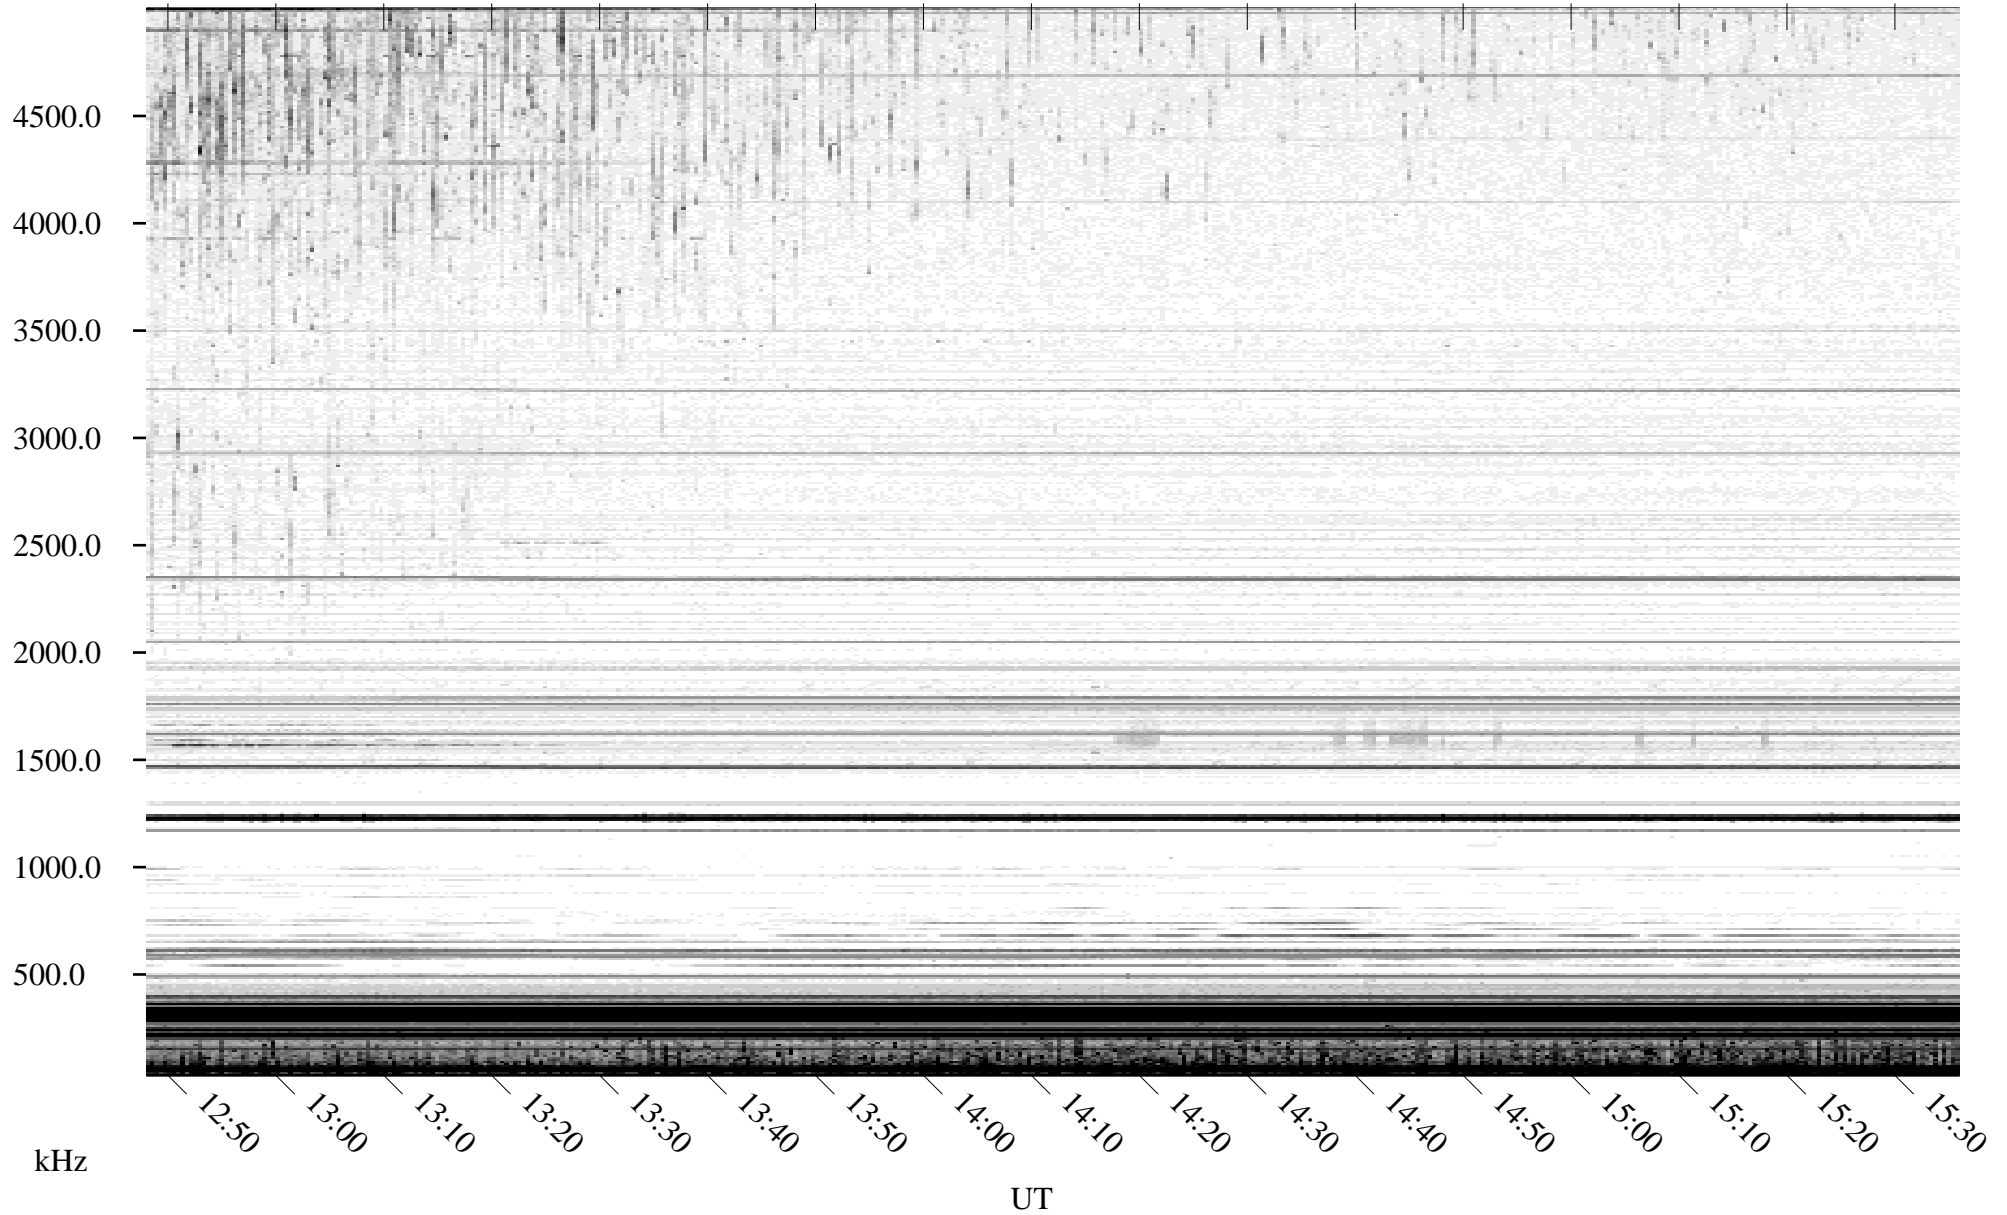

08/09/2010 Churchill, Manitoba

Linear Scale Black = 161 White = 15

ch102211.r00SUm max_12

Page 1

08/09/2010 Churchill, Manitoba

Linear Scale Black = 161 White = 15

ch102211.r00SUm max_12

Page 2

08/10/2010 Churchill, Manitoba

Linear Scale Black = 161 White = 15

ch102211.r00SUm max_12

Page 3

08/10/2010 Churchill, Manitoba

Linear Scale Black = 161 White = 15

ch102211.r00SUm max_12

Page 4

08/10/2010 Churchill, Manitoba

Linear Scale Black = 161 White = 15

ch102211.r00SUm max_12

Page 5

08/10/2010 Churchill, Manitoba

Linear Scale Black = 161 White = 15

ch102211.r00SUm max_12

Page 6

08/10/2010 Churchill, Manitoba

Linear Scale Black = 161 White = 15

ch10221l.r00SUm max_12

Page 7

08/10/2010 Churchill, Manitoba

Linear Scale Black = 161 White = 15

ch102211.r00SUm max_12