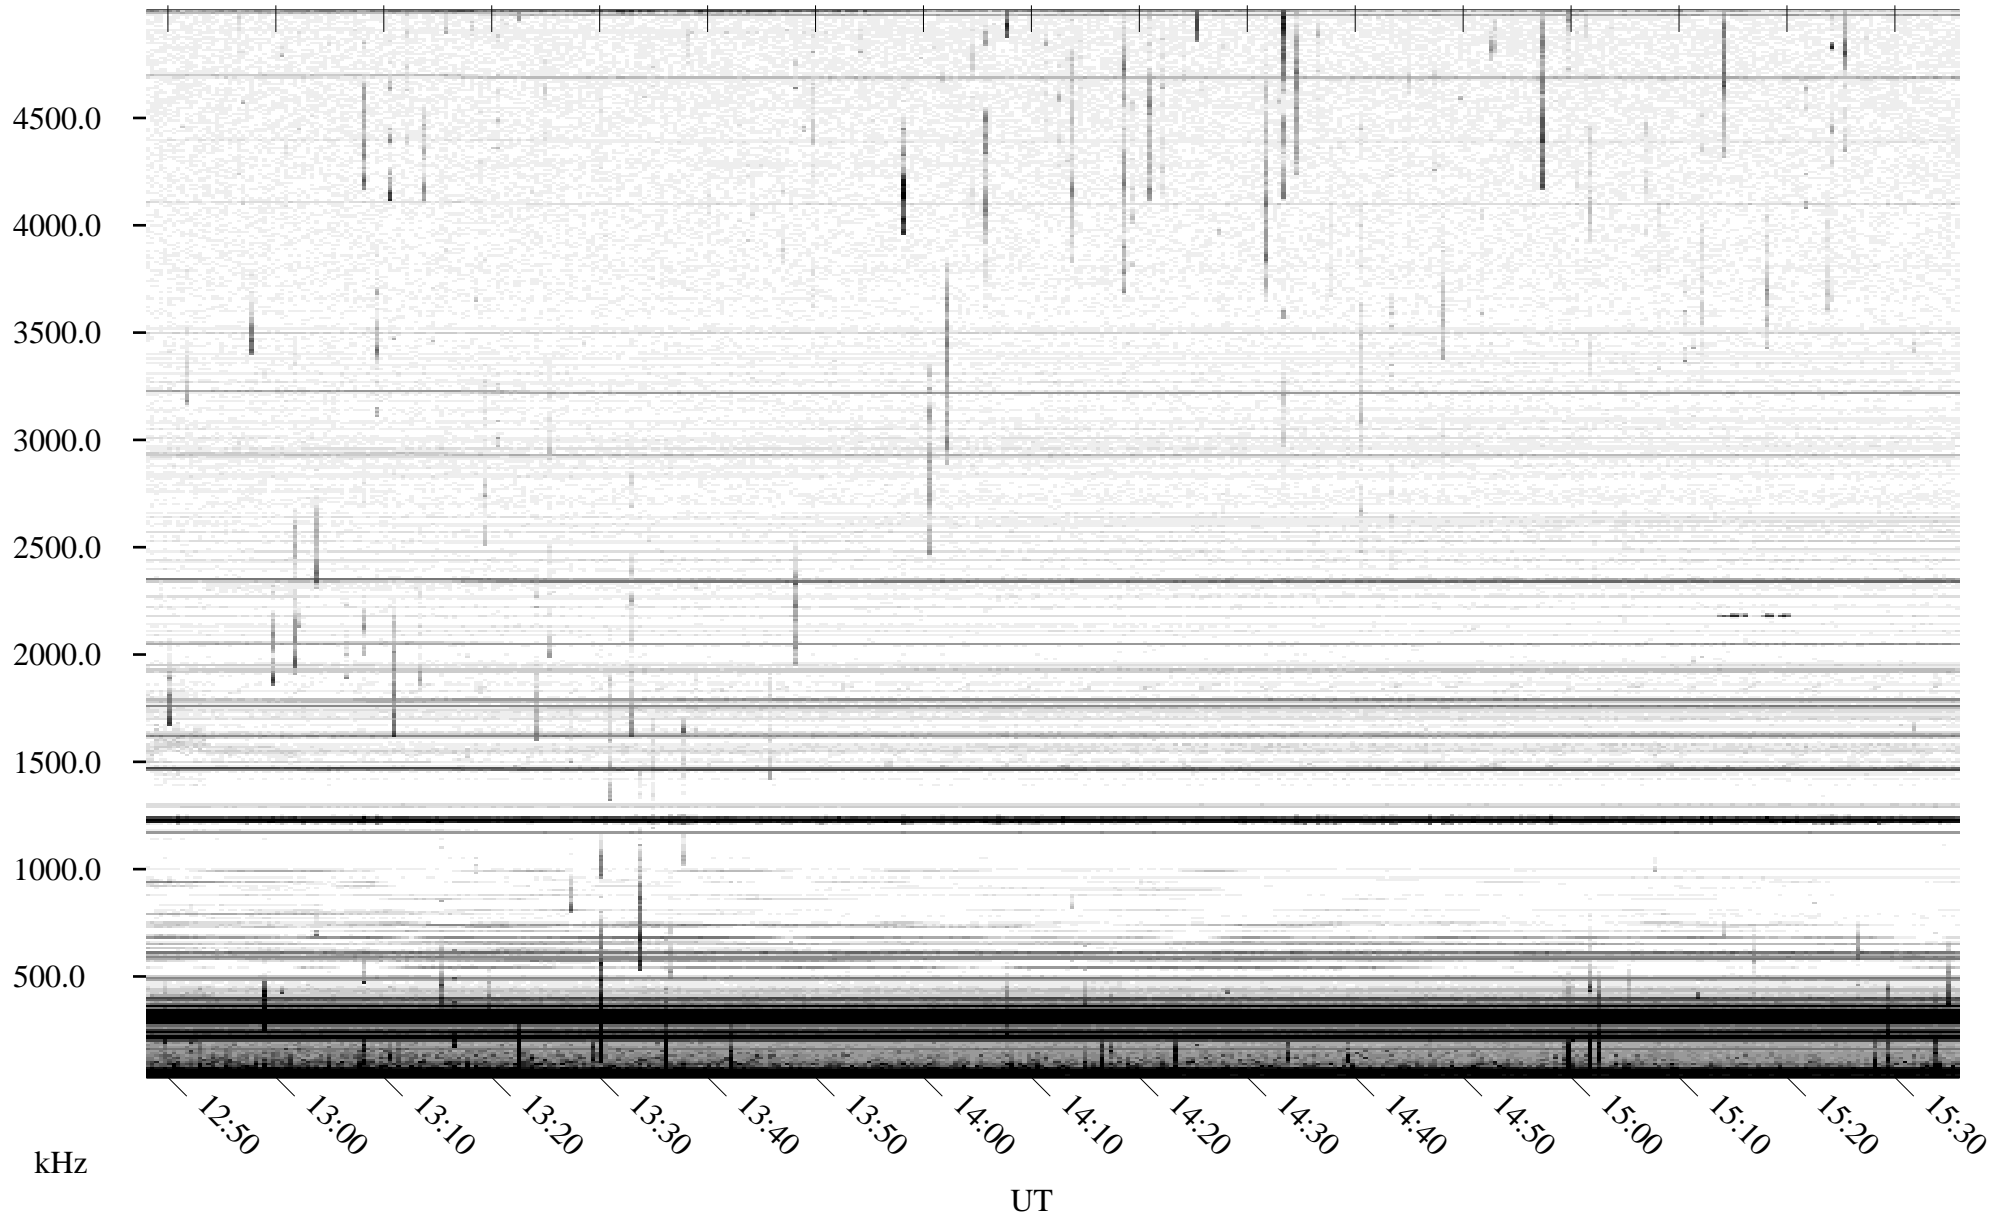

08/10/2010 Churchill, Manitoba

Linear Scale Black = 161 White = 15

ch10222l.r00SUm max_12

Page 1

08/10/2010 Churchill, Manitoba

Linear Scale Black = 161 White = 15

ch10222l.r00SUm max_12

Page 2

08/11/2010 Churchill, Manitoba

Linear Scale Black = 161 White = 15

ch10222l.r00SUm max_12

Page 3

08/11/2010 Churchill, Manitoba

Linear Scale Black = 161 White = 15

ch10222l.r00SUm max_12

Page 4

08/11/2010 Churchill, Manitoba

Linear Scale Black = 161 White = 15

ch10222l.r00SUm max_12

Page 5

08/11/2010 Churchill, Manitoba

Linear Scale Black = 161 White = 15

ch10222l.r00SUm max_12

Page 6

08/11/2010 Churchill, Manitoba

Linear Scale Black = 161 White = 15

ch10222l.r00SUm max_12

Page 7

08/11/2010 Churchill, Manitoba

Linear Scale Black = 161 White = 15

ch10222l.r00SUm max_12