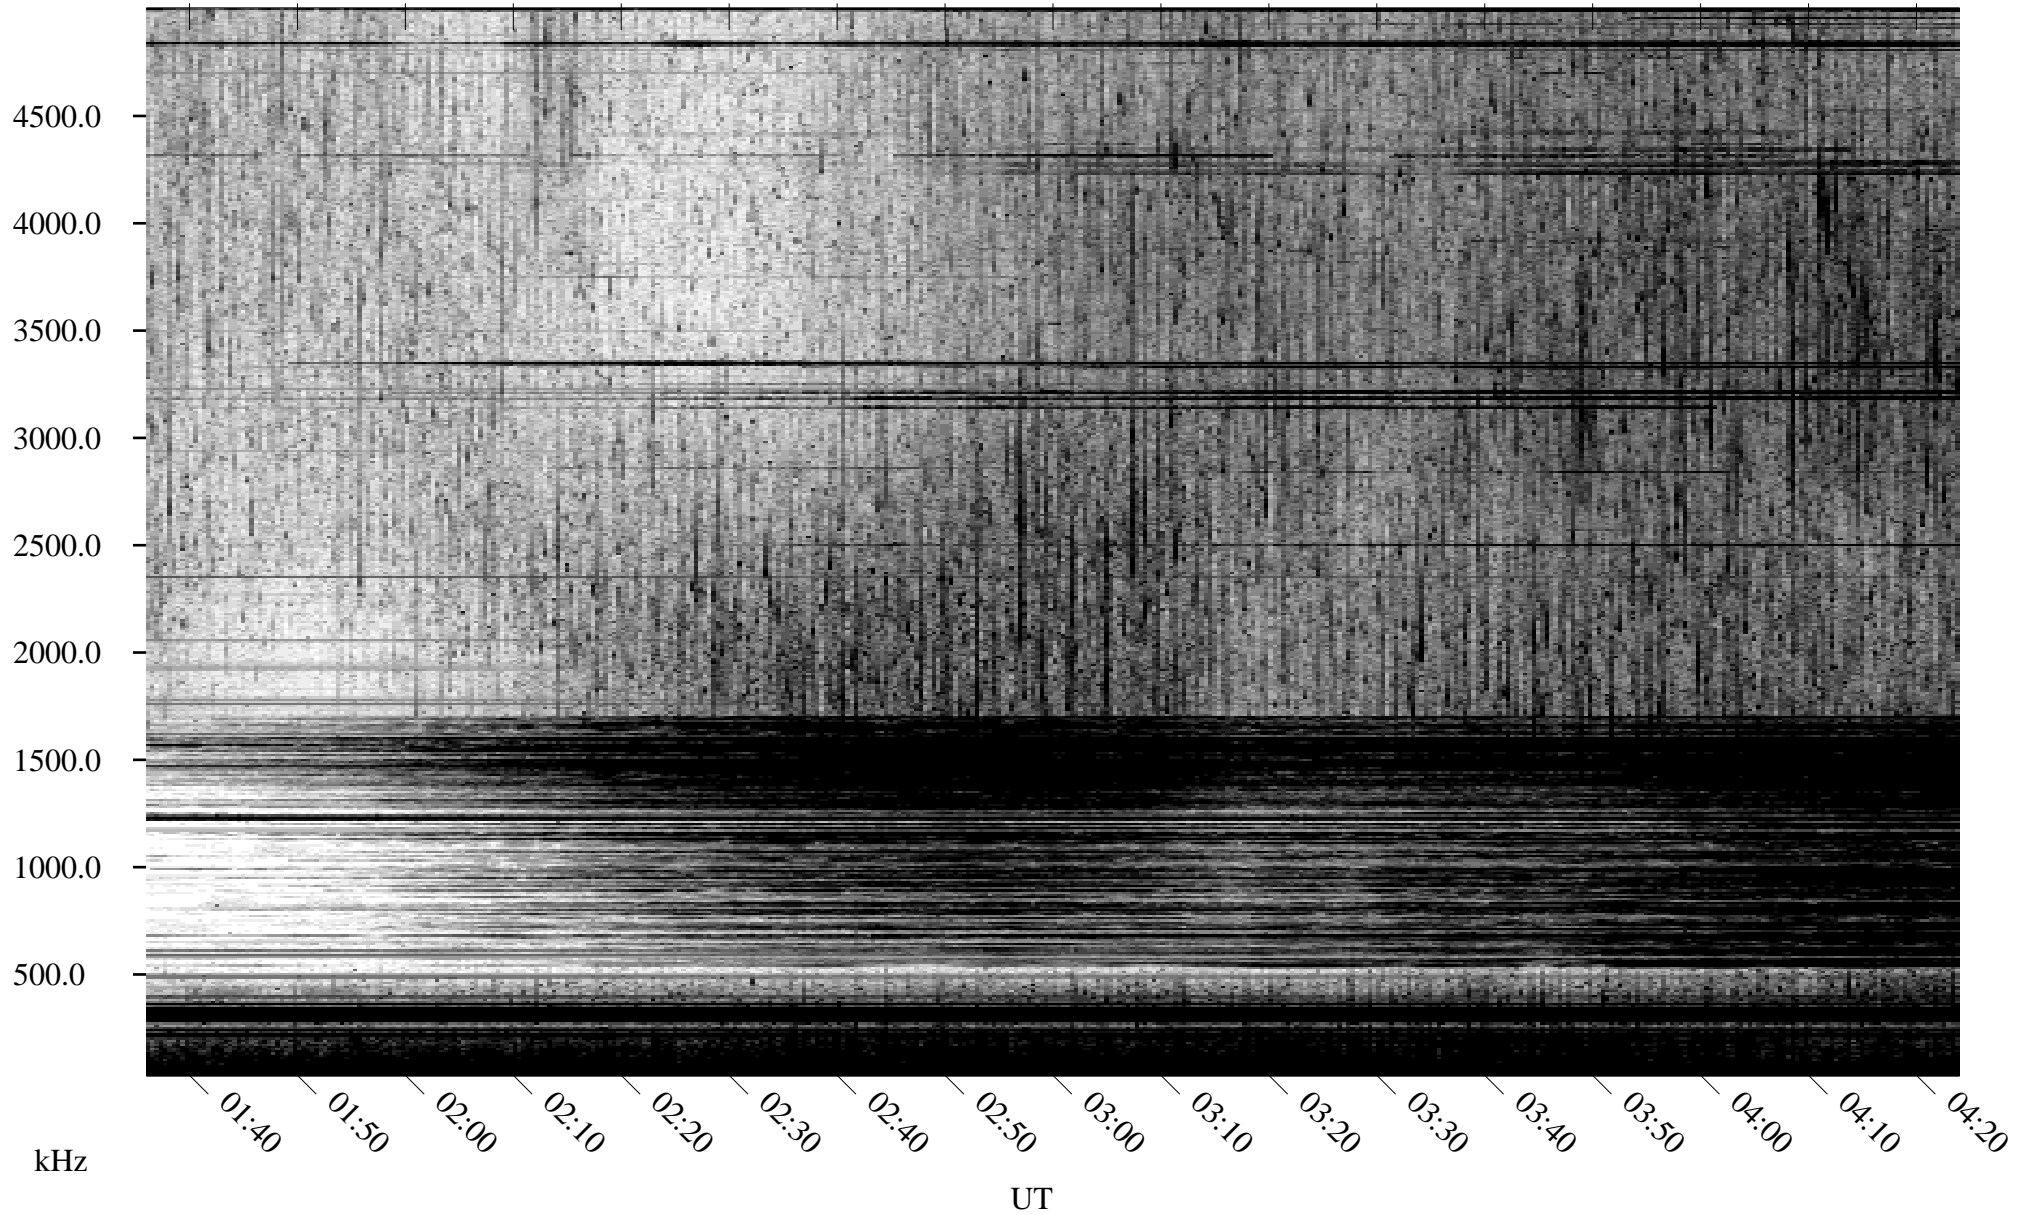

08/10/2010 Churchill, Manitoba

Linear Scale Black = 161 White = 15

ch10222l.r00SUm max_12

Page 1

08/10/2010 Churchill, Manitoba

Linear Scale Black = 161 White = 15

ch10222l.r00SUm max_12

Page 2

08/11/2010 Churchill, Manitoba

Linear Scale Black = 161 White = 15

ch10222l.r00SUm max_12

Page 3

08/11/2010 Churchill, Manitoba

Linear Scale Black = 161 White = 15

ch10222l.r00SUm max_12

Page 4

08/11/2010 Churchill, Manitoba

Linear Scale Black = 161 White = 15

ch10222l.r00SUm max_12

Page 5

08/11/2010 Churchill, Manitoba

Linear Scale Black = 161 White = 15

ch10222l.r00SUm max_12

Page 6

08/11/2010 Churchill, Manitoba

Linear Scale Black = 161 White = 15

ch10222l.r00SUm max_12

Page 7

08/11/2010 Churchill, Manitoba

Linear Scale Black = 161 White = 15

ch10222l.r00SUm max_12