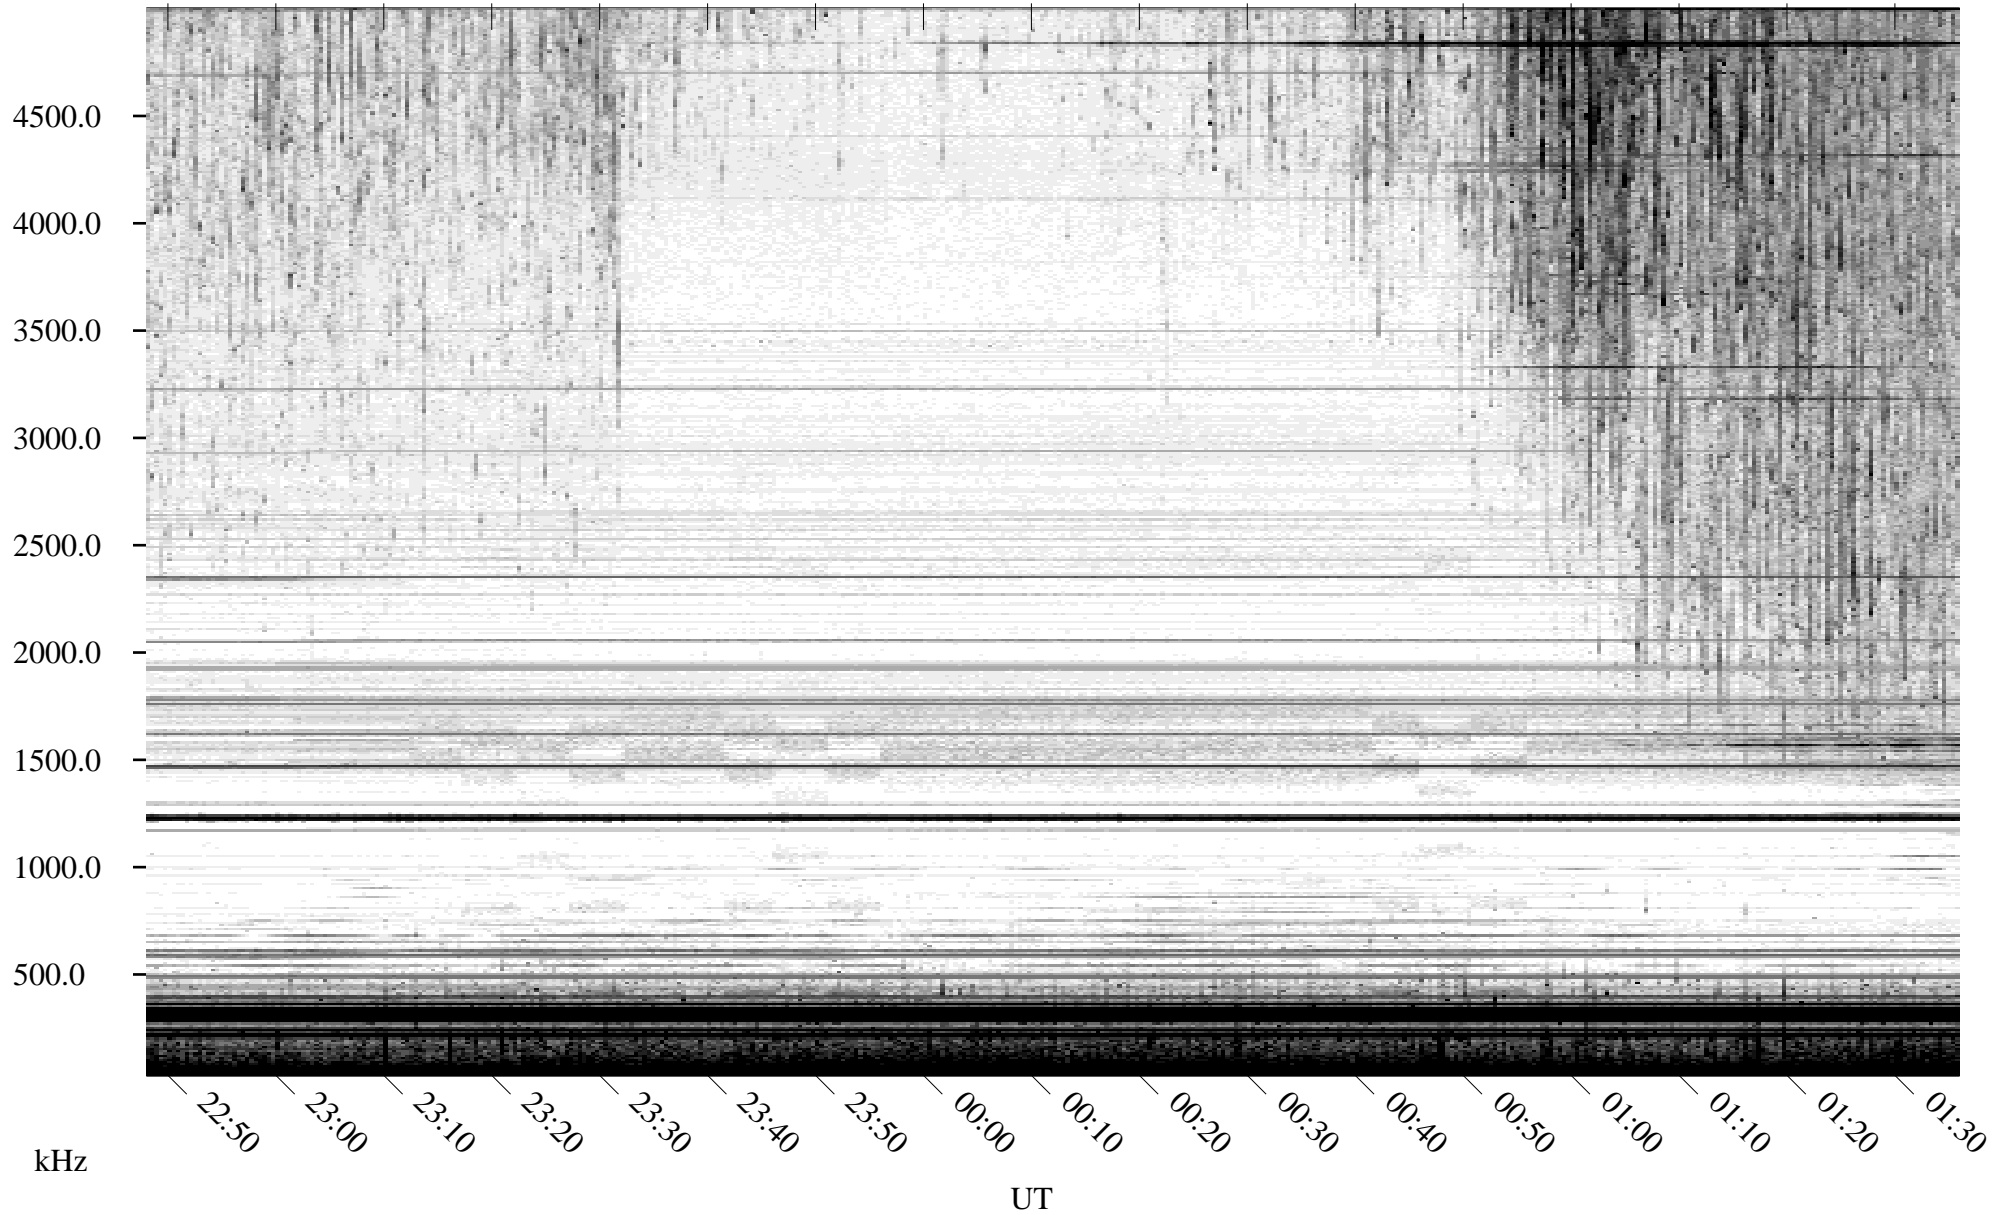

08/10/2010 Churchill, Manitoba

Linear Scale Black = 161 White = 15

ch10222l.r00SUm max_12

Page 1

08/10/2010 Churchill, Manitoba

Linear Scale Black = 161 White = 15

ch10222l.r00SUm max_12

Page 2

08/11/2010 Churchill, Manitoba

Linear Scale Black = 161 White = 15

ch10222l.r00SUm max_12

Page 3

08/11/2010 Churchill, Manitoba

Linear Scale Black = 161 White = 15

ch10222l.r00SUm max_12

Page 4

08/11/2010 Churchill, Manitoba

Linear Scale Black = 161 White = 15

ch10222l.r00SUm max_12

Page 5

08/11/2010 Churchill, Manitoba

Linear Scale Black = 161 White = 15

ch10222l.r00SUm max_12

Page 6

08/11/2010 Churchill, Manitoba

Linear Scale Black = 161 White = 15

ch10222l.r00SUm max_12

Page 7

08/11/2010 Churchill, Manitoba

Linear Scale Black = 161 White = 15

ch10222l.r00SUm max_12