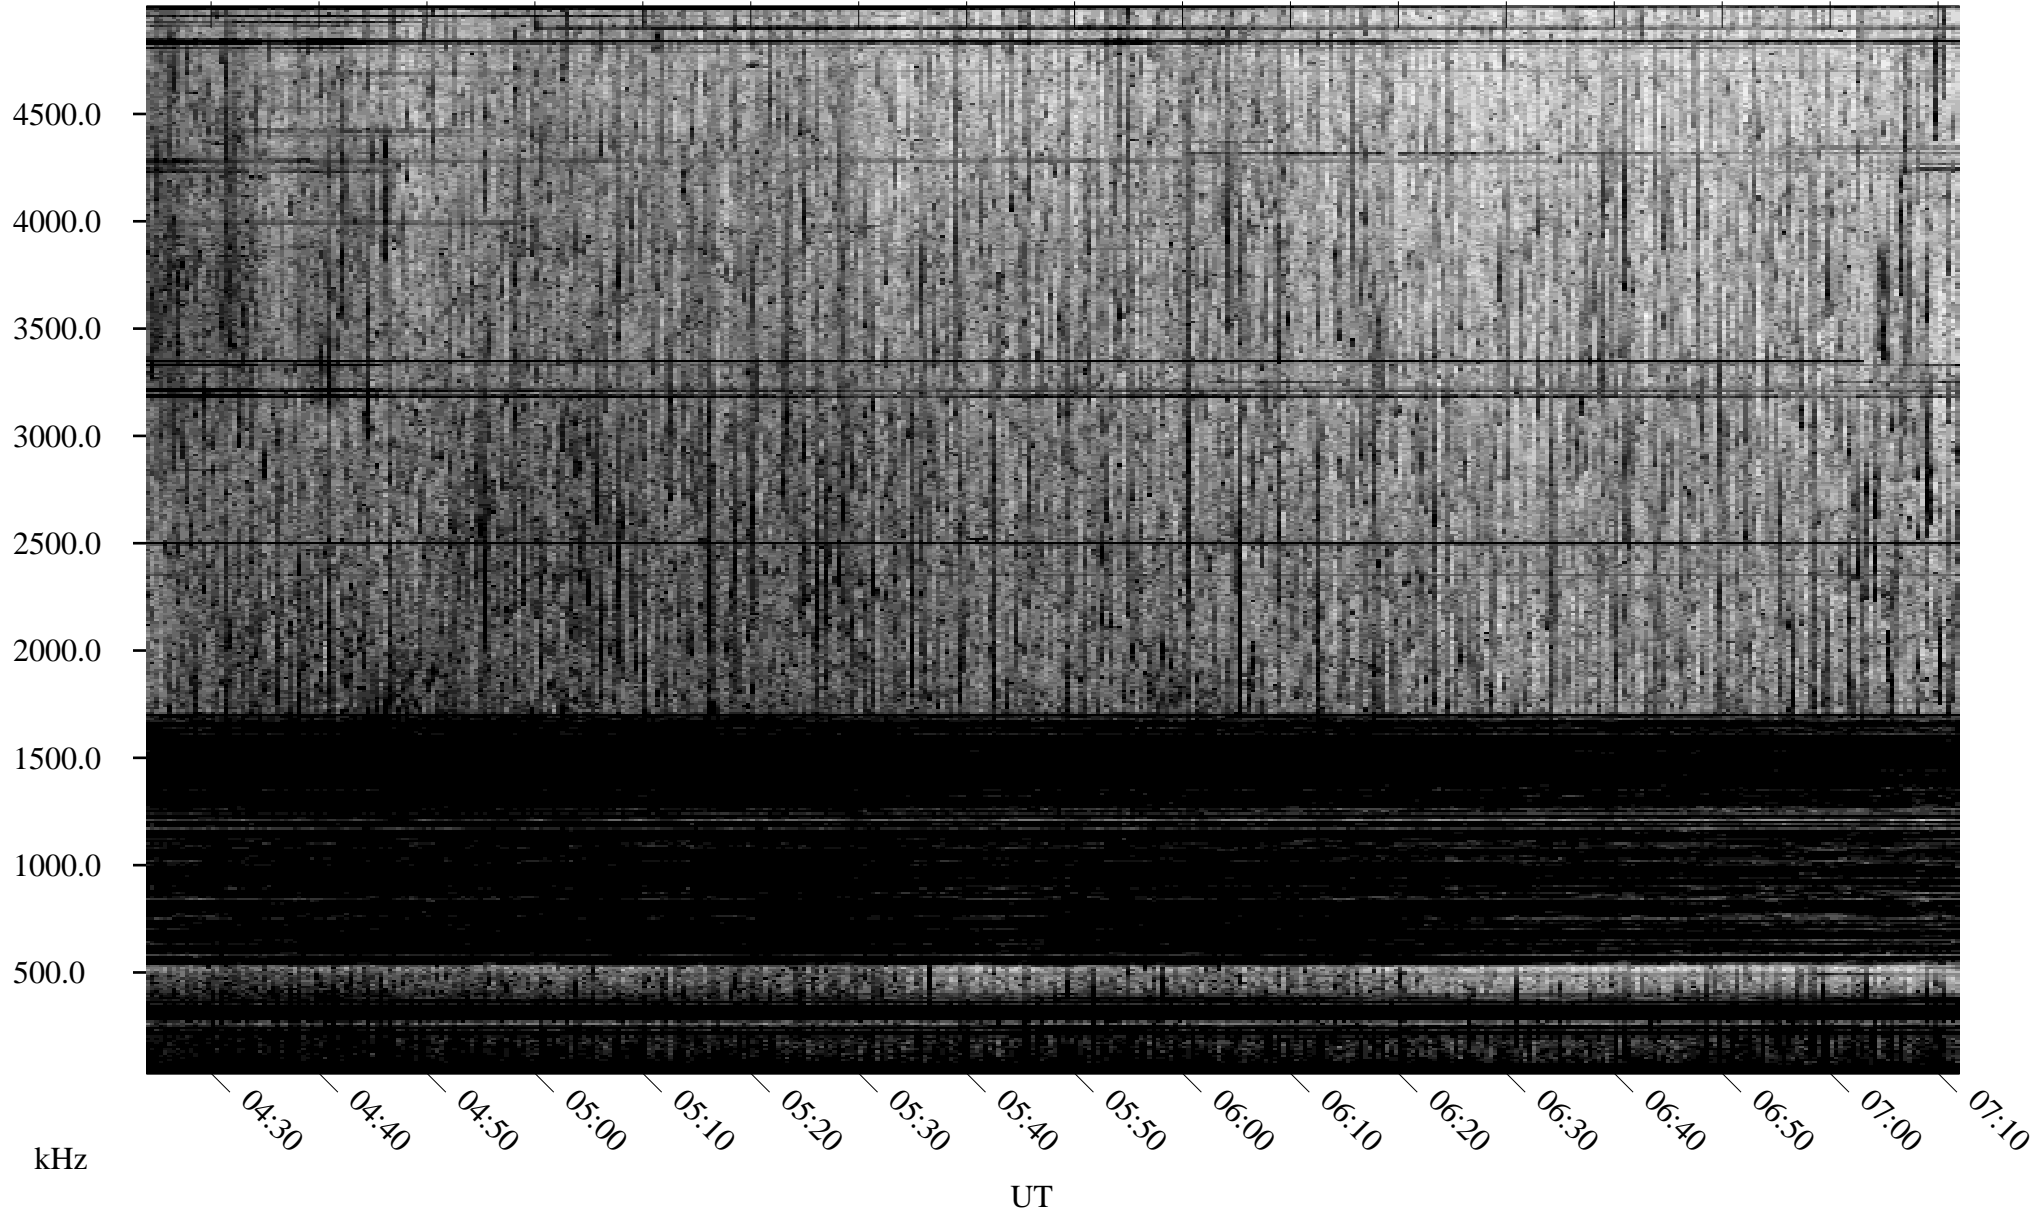

08/10/2010 Churchill, Manitoba

Linear Scale Black = 161 White = 15

ch10222l.r00SUm max_12

Page 1

08/10/2010 Churchill, Manitoba

Linear Scale Black = 161 White = 15

ch10222l.r00SUm max_12

Page 2

08/11/2010 Churchill, Manitoba

Linear Scale Black = 161 White = 15

ch10222l.r00SUm max_12

Page 3

08/11/2010 Churchill, Manitoba

Linear Scale Black = 161 White = 15

ch10222l.r00SUm max_12

Page 4

08/11/2010 Churchill, Manitoba

Linear Scale Black = 161 White = 15

ch10222l.r00SUm max_12

Page 5

08/11/2010 Churchill, Manitoba

Linear Scale Black = 161 White = 15

ch10222l.r00SUm max_12

Page 6

08/11/2010 Churchill, Manitoba

Linear Scale Black = 161 White = 15

ch10222l.r00SUm max_12

Page 7

08/11/2010 Churchill, Manitoba

Linear Scale Black = 161 White = 15

ch10222l.r00SUm max_12