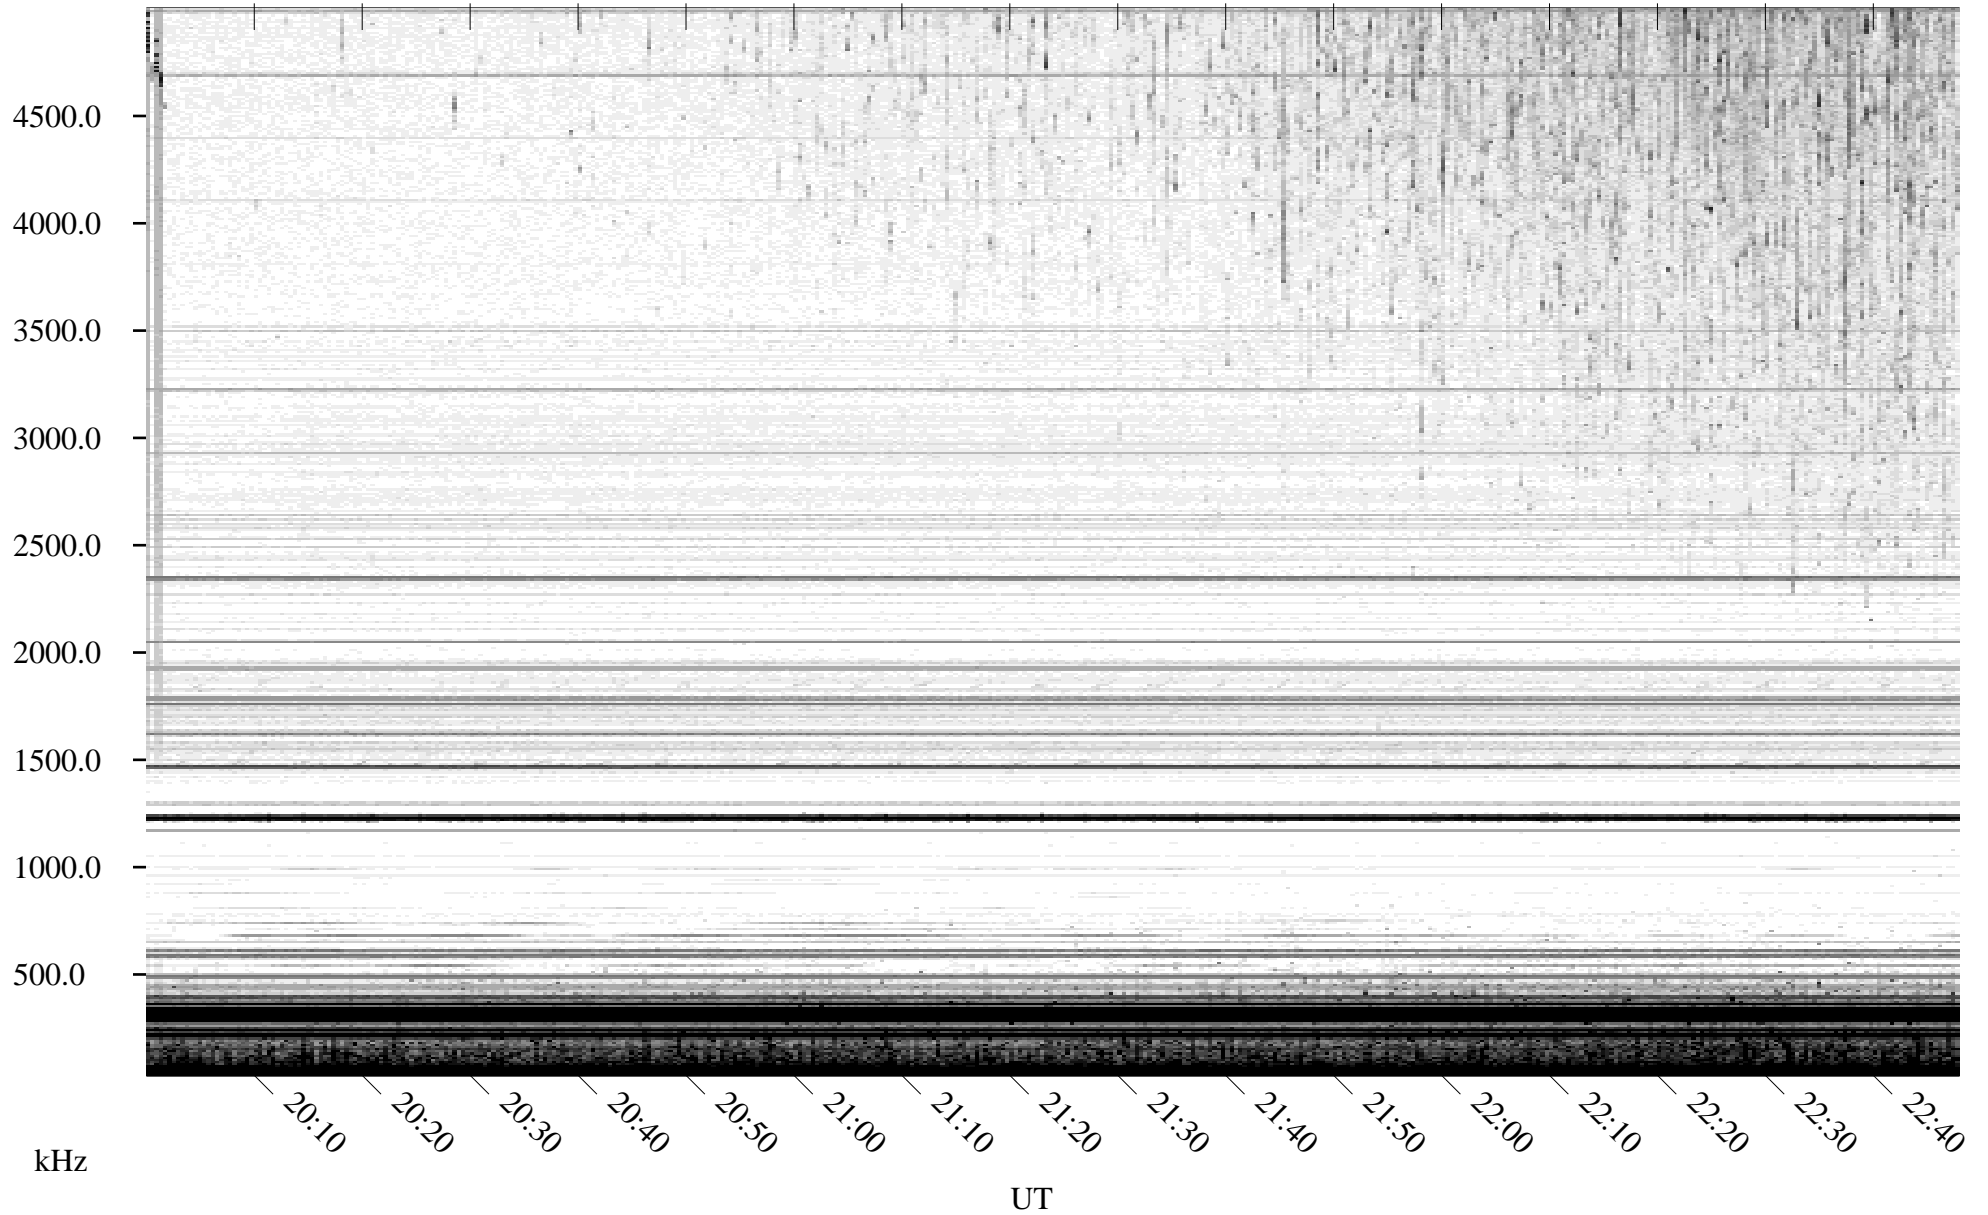

08/10/2010 Churchill, Manitoba

Linear Scale Black = 161 White = 15

ch10222l.r00SUm max_12

Page 1

08/10/2010 Churchill, Manitoba

Linear Scale Black = 161 White = 15

ch10222l.r00SUm max_12

Page 2

08/11/2010 Churchill, Manitoba

Linear Scale Black = 161 White = 15

ch10222l.r00SUm max_12

Page 3

08/11/2010 Churchill, Manitoba

Linear Scale Black = 161 White = 15

ch10222l.r00SUm max_12

Page 4

08/11/2010 Churchill, Manitoba

Linear Scale Black = 161 White = 15

ch10222l.r00SUm max_12

Page 5

08/11/2010 Churchill, Manitoba

Linear Scale Black = 161 White = 15

ch10222l.r00SUm max_12

Page 6

08/11/2010 Churchill, Manitoba

Linear Scale Black = 161 White = 15

ch10222l.r00SUm max_12

Page 7

08/11/2010 Churchill, Manitoba

Linear Scale Black = 161 White = 15

ch10222l.r00SUm max_12