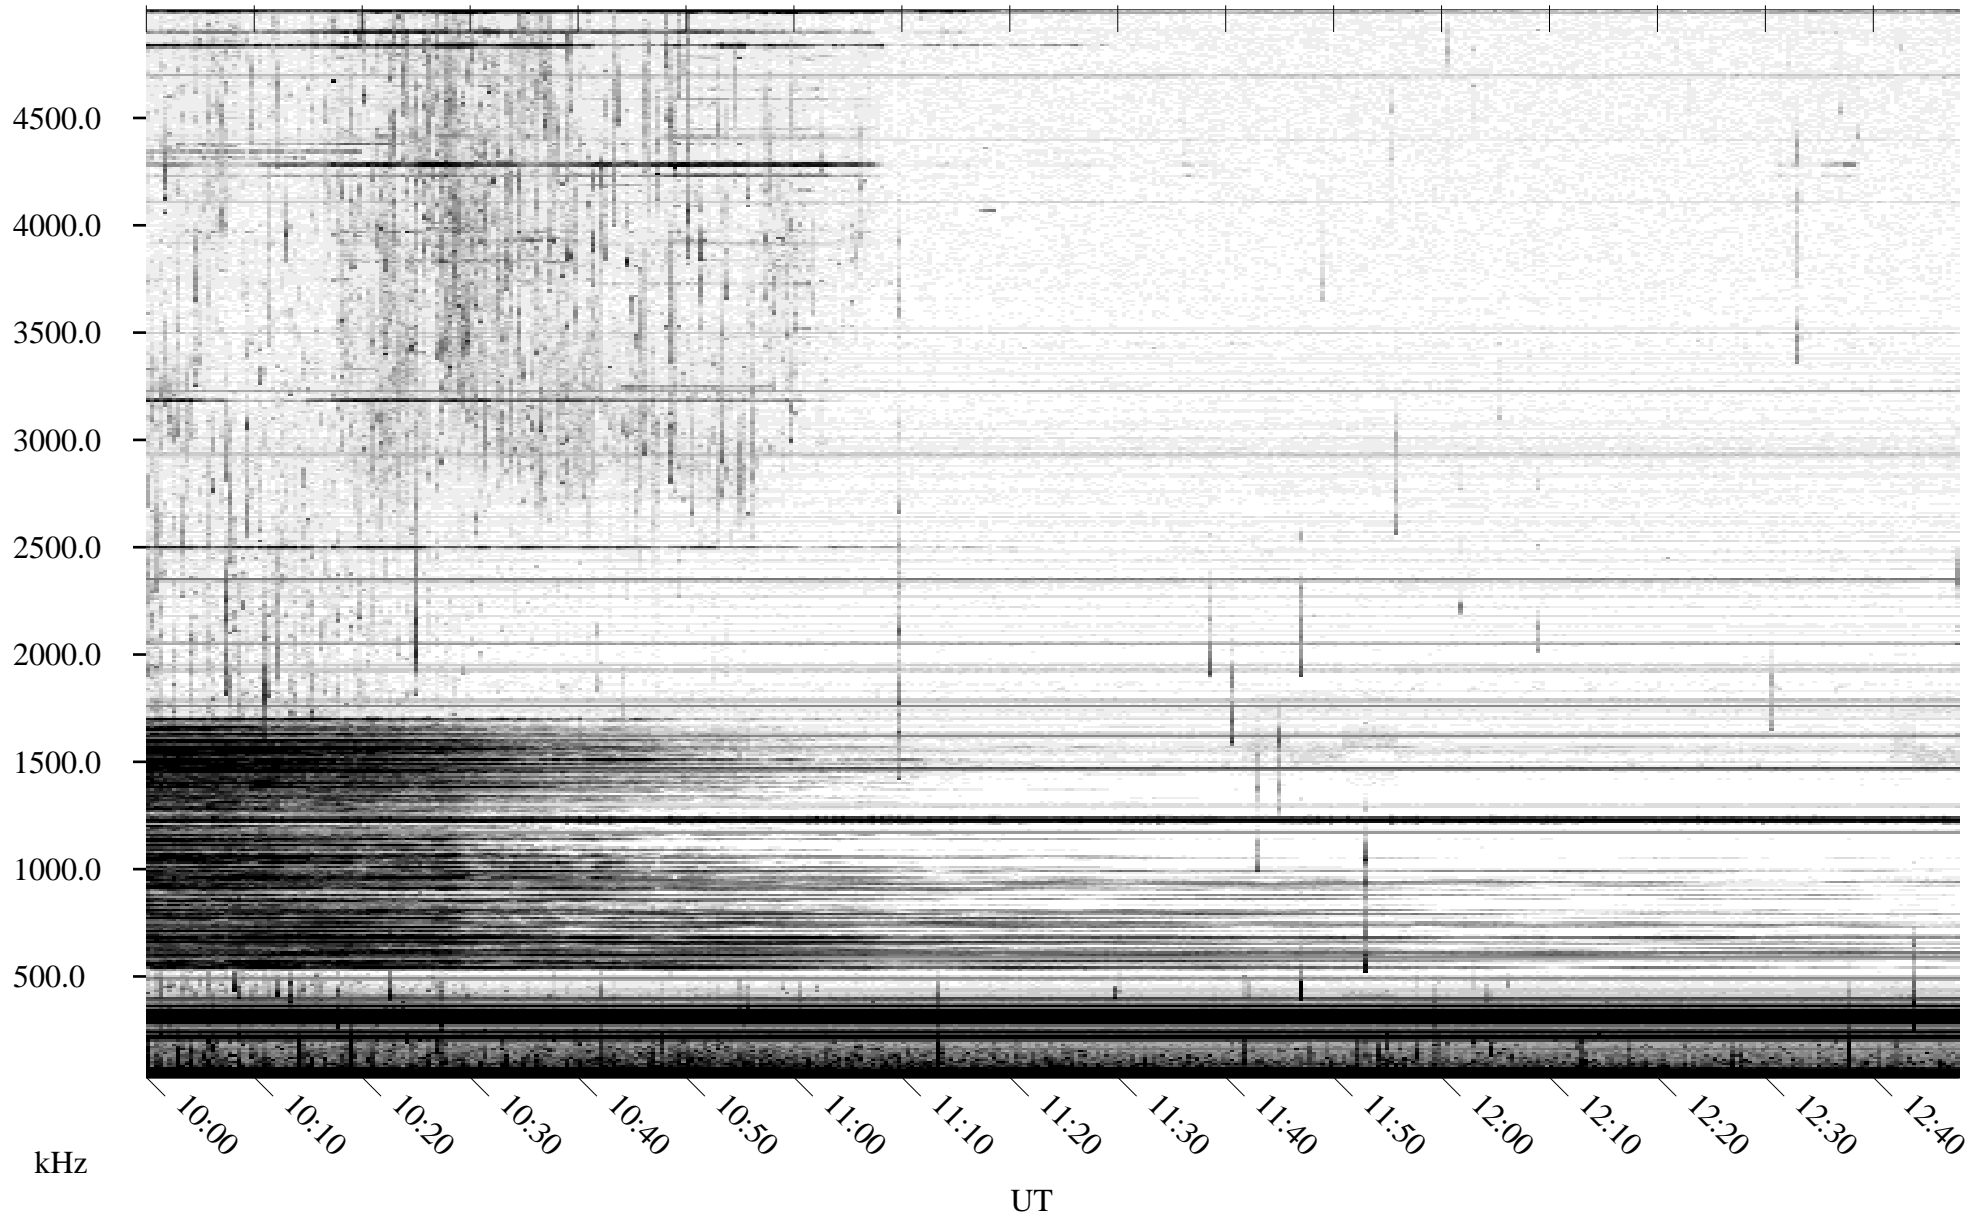

08/10/2010 Churchill, Manitoba

Linear Scale Black = 161 White = 15

ch10222l.r00SUm max_12

Page 1

08/10/2010 Churchill, Manitoba

Linear Scale Black = 161 White = 15

ch10222l.r00SUm max_12

Page 2

08/11/2010 Churchill, Manitoba

Linear Scale Black = 161 White = 15

ch10222l.r00SUm max_12

Page 3

08/11/2010 Churchill, Manitoba

Linear Scale Black = 161 White = 15

ch10222l.r00SUm max_12

Page 4

08/11/2010 Churchill, Manitoba

Linear Scale Black = 161 White = 15

ch10222l.r00SUm max_12

Page 5

08/11/2010 Churchill, Manitoba

Linear Scale Black = 161 White = 15

ch10222l.r00SUm max_12

Page 6

08/11/2010 Churchill, Manitoba

Linear Scale Black = 161 White = 15

ch10222l.r00SUm max_12

Page 7

08/11/2010 Churchill, Manitoba

Linear Scale Black = 161 White = 15

ch10222l.r00SUm max_12