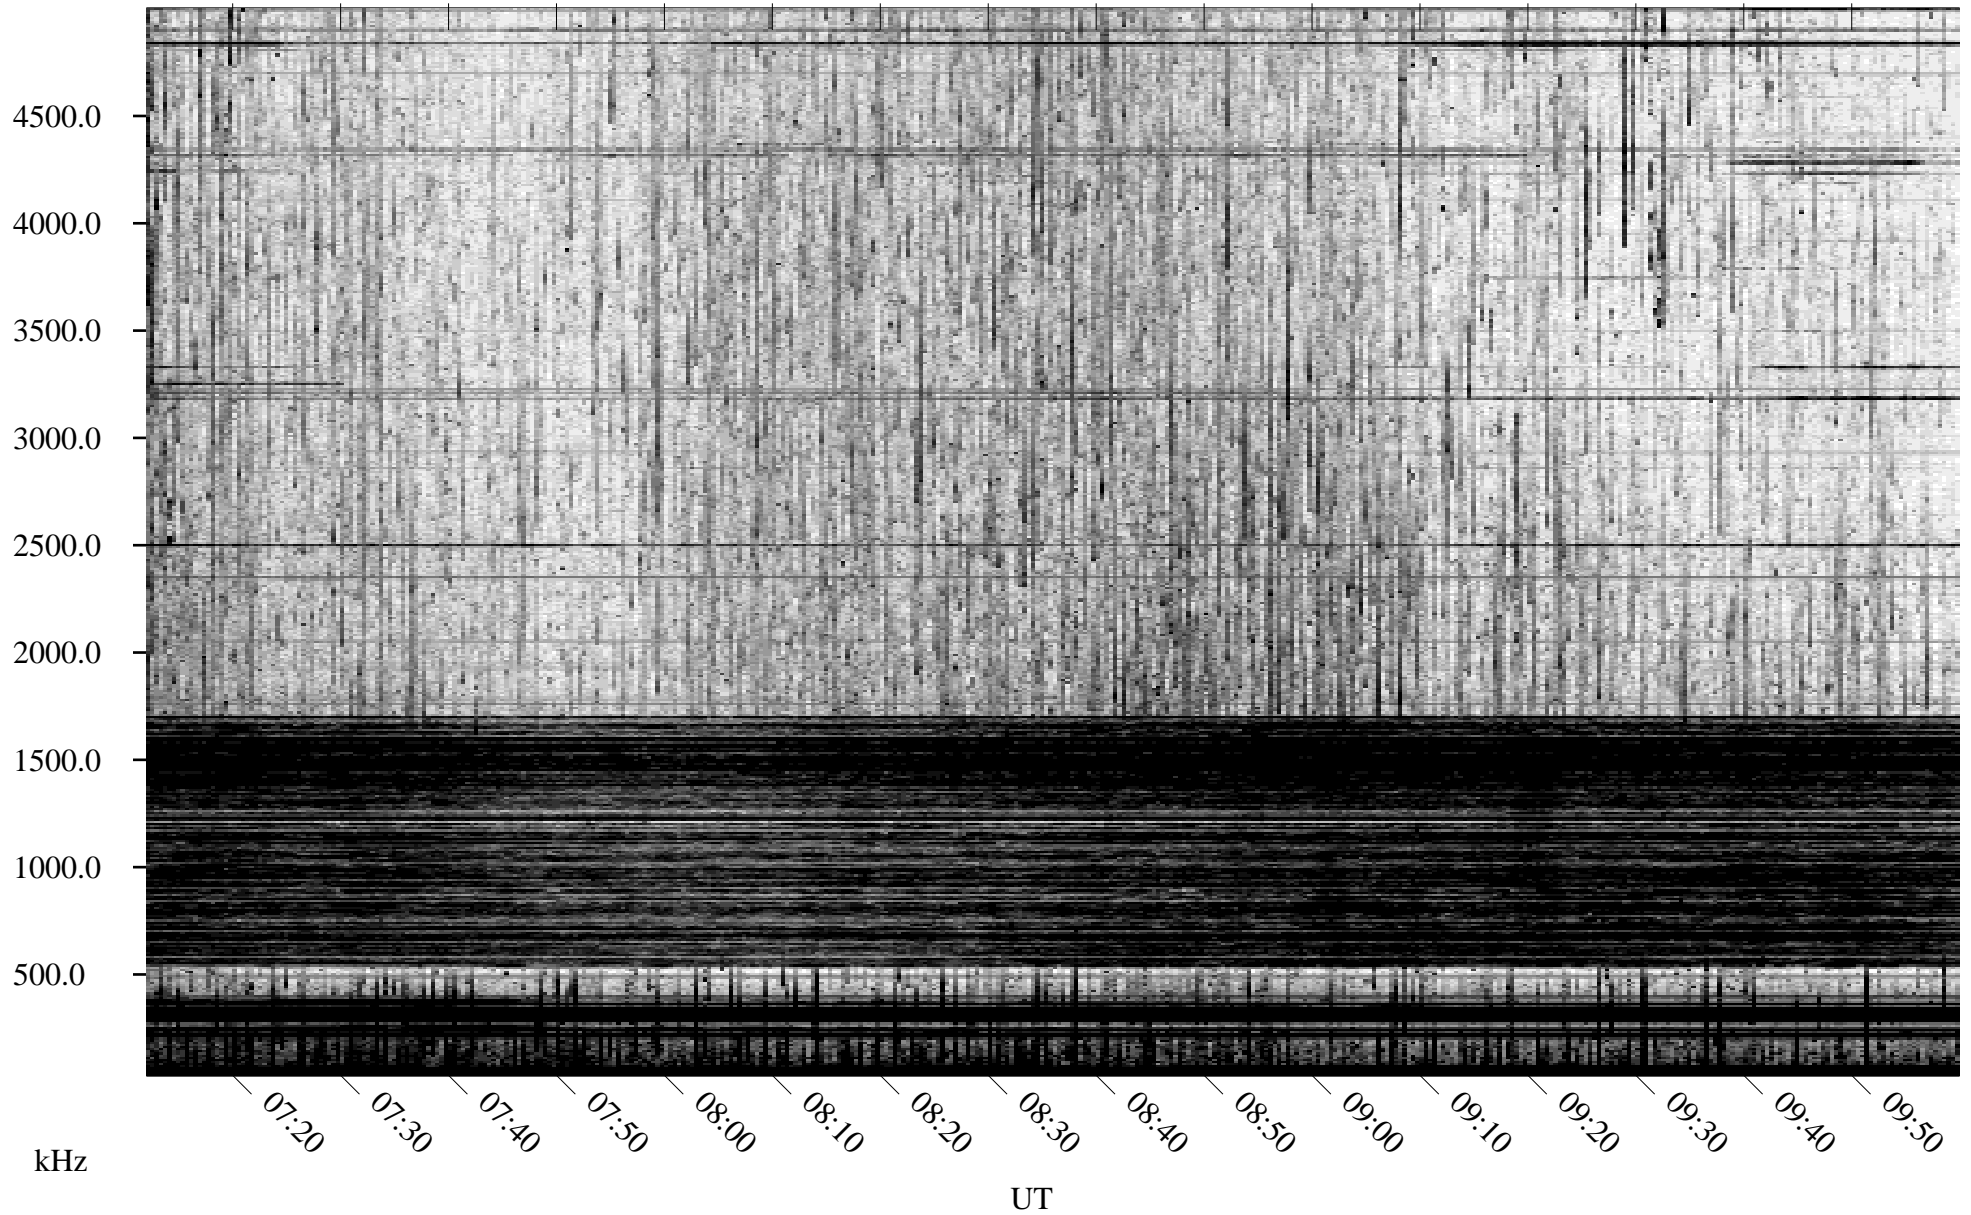

08/10/2010 Churchill, Manitoba

Linear Scale Black = 161 White = 15

ch10222l.r00SUm max_12

Page 1

08/10/2010 Churchill, Manitoba

Linear Scale Black = 161 White = 15

ch10222l.r00SUm max_12

Page 2

08/11/2010 Churchill, Manitoba

Linear Scale Black = 161 White = 15

ch10222l.r00SUm max_12

Page 3

08/11/2010 Churchill, Manitoba

Linear Scale Black = 161 White = 15

ch10222l.r00SUm max_12

Page 4

08/11/2010 Churchill, Manitoba

Linear Scale Black = 161 White = 15

ch10222l.r00SUm max_12

Page 5

08/11/2010 Churchill, Manitoba

Linear Scale Black = 161 White = 15

ch10222l.r00SUm max_12

Page 6

08/11/2010 Churchill, Manitoba

Linear Scale Black = 161 White = 15

ch10222l.r00SUm max_12

Page 7

08/11/2010 Churchill, Manitoba

Linear Scale Black = 161 White = 15

ch10222l.r00SUm max_12