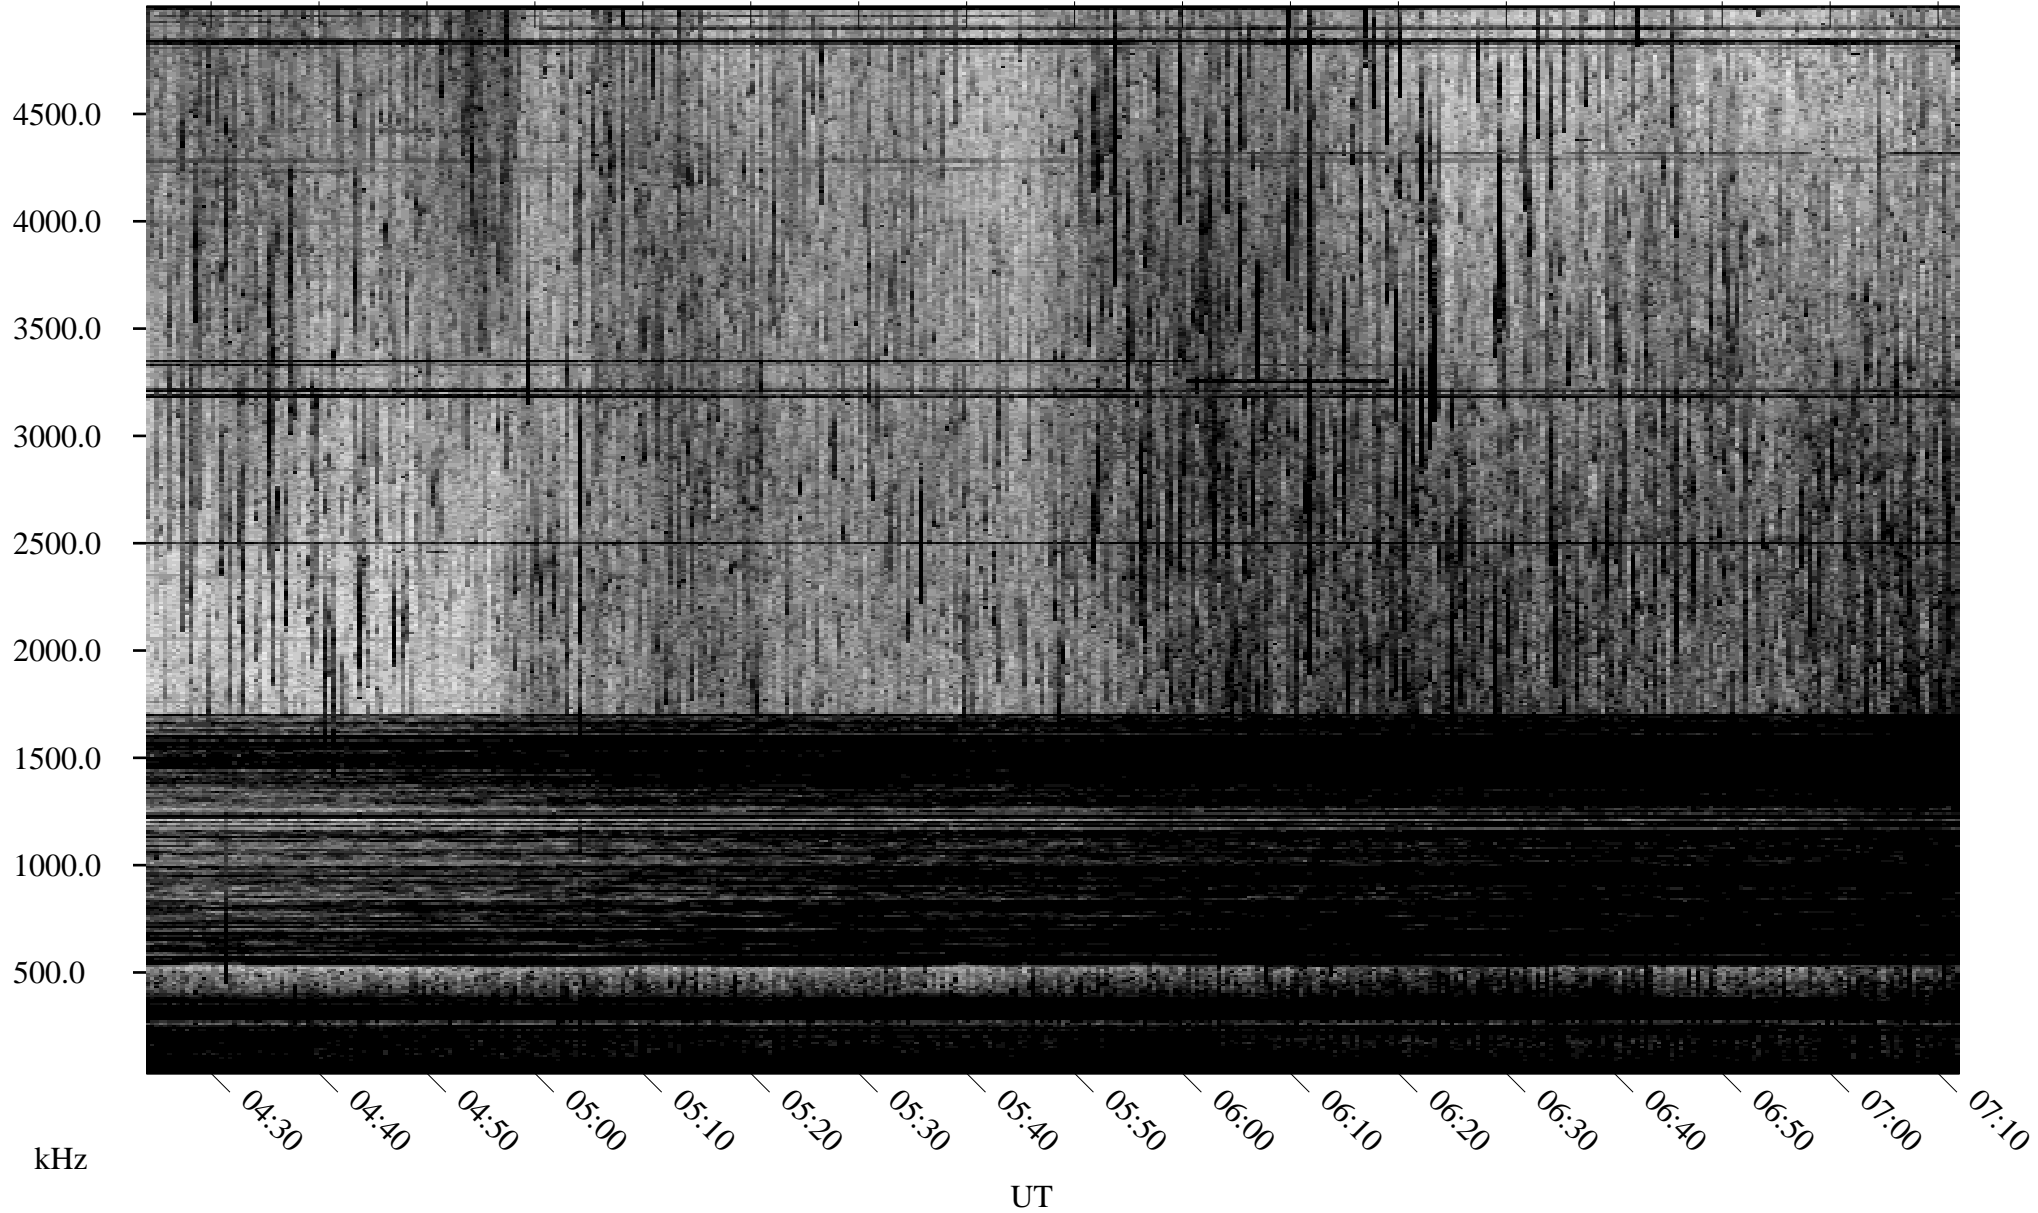

08/11/2010 Churchill, Manitoba

Linear Scale Black = 161 White = 15

ch10223l.r00SUm max_12

Page 1

08/11/2010 Churchill, Manitoba

Linear Scale Black = 161 White = 15

ch102231.r00SUm max_12

Page 2

08/12/2010 Churchill, Manitoba

Linear Scale Black = 161 White = 15

ch10223l.r00SUm max_12

Page 3

08/12/2010 Churchill, Manitoba

Linear Scale Black = 161 White = 15

ch10223l.r00SUm max_12

Page 4

08/12/2010 Churchill, Manitoba

Linear Scale Black = 161 White = 15

ch10223l.r00SUm max_12

Page 5

08/12/2010 Churchill, Manitoba

Linear Scale Black = 161 White = 15

ch10223l.r00SUm max_12

Page 6

08/12/2010 Churchill, Manitoba

Linear Scale Black = 161 White = 15

ch10223l.r00SUm max_12

08/12/2010 Churchill, Manitoba

Linear Scale Black = 161 White = 15

ch10223l.r00SUm max_12