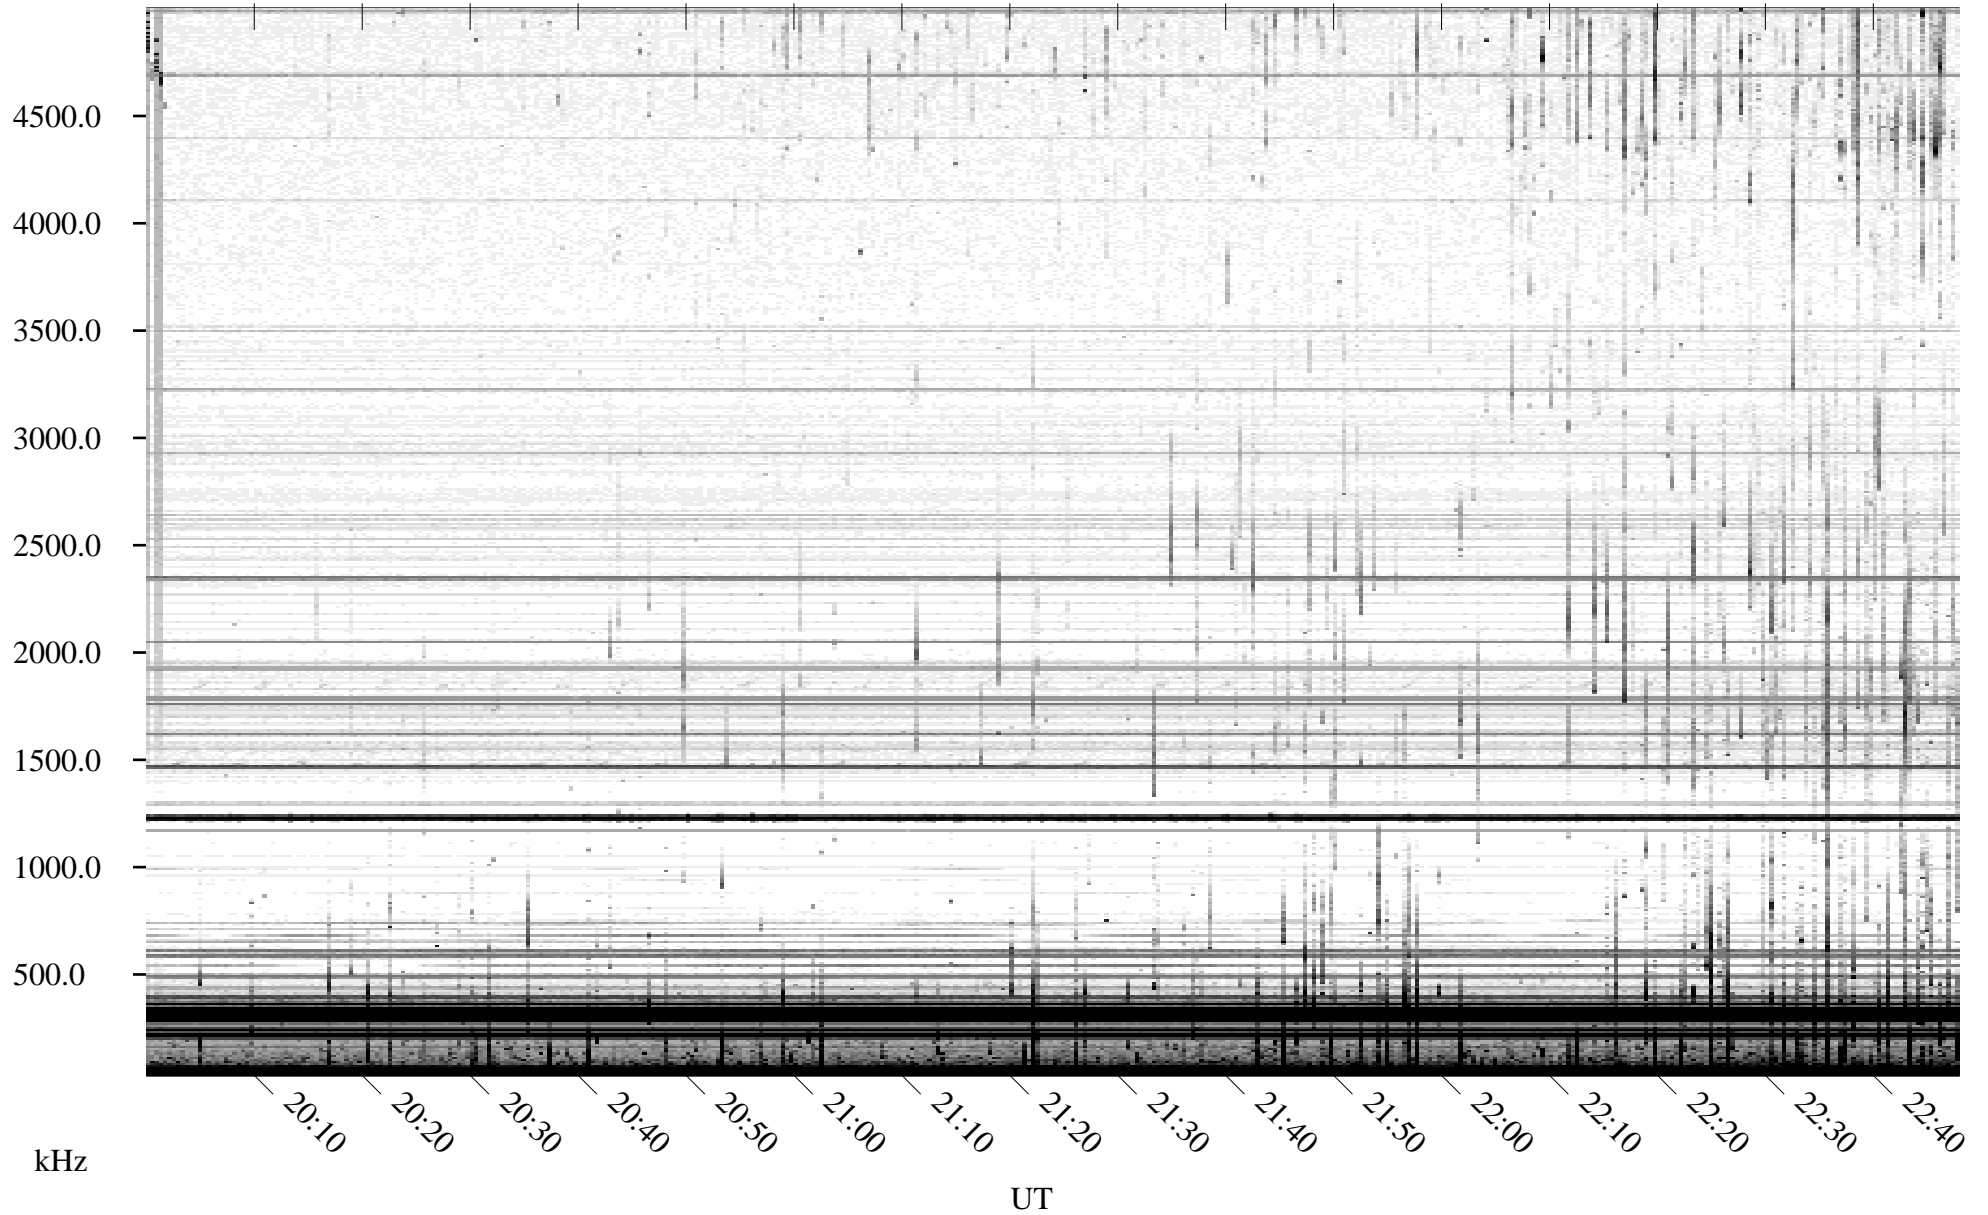

08/11/2010 Churchill, Manitoba

Linear Scale Black = 161 White = 15

ch10223l.r00SUm max_12

Page 1

08/11/2010 Churchill, Manitoba

Linear Scale Black = 161 White = 15

ch102231.r00SUm max_12

Page 2

08/12/2010 Churchill, Manitoba

Linear Scale Black = 161 White = 15

ch10223l.r00SUm max_12

Page 3

08/12/2010 Churchill, Manitoba

Linear Scale Black = 161 White = 15

ch10223l.r00SUm max_12

Page 4

08/12/2010 Churchill, Manitoba

Linear Scale Black = 161 White = 15

ch10223l.r00SUm max_12

Page 5

08/12/2010 Churchill, Manitoba

Linear Scale Black = 161 White = 15

ch10223l.r00SUm max_12

Page 6

08/12/2010 Churchill, Manitoba

Linear Scale Black = 161 White = 15

ch10223l.r00SUm max_12

08/12/2010 Churchill, Manitoba

Linear Scale Black = 161 White = 15

ch10223l.r00SUm max_12