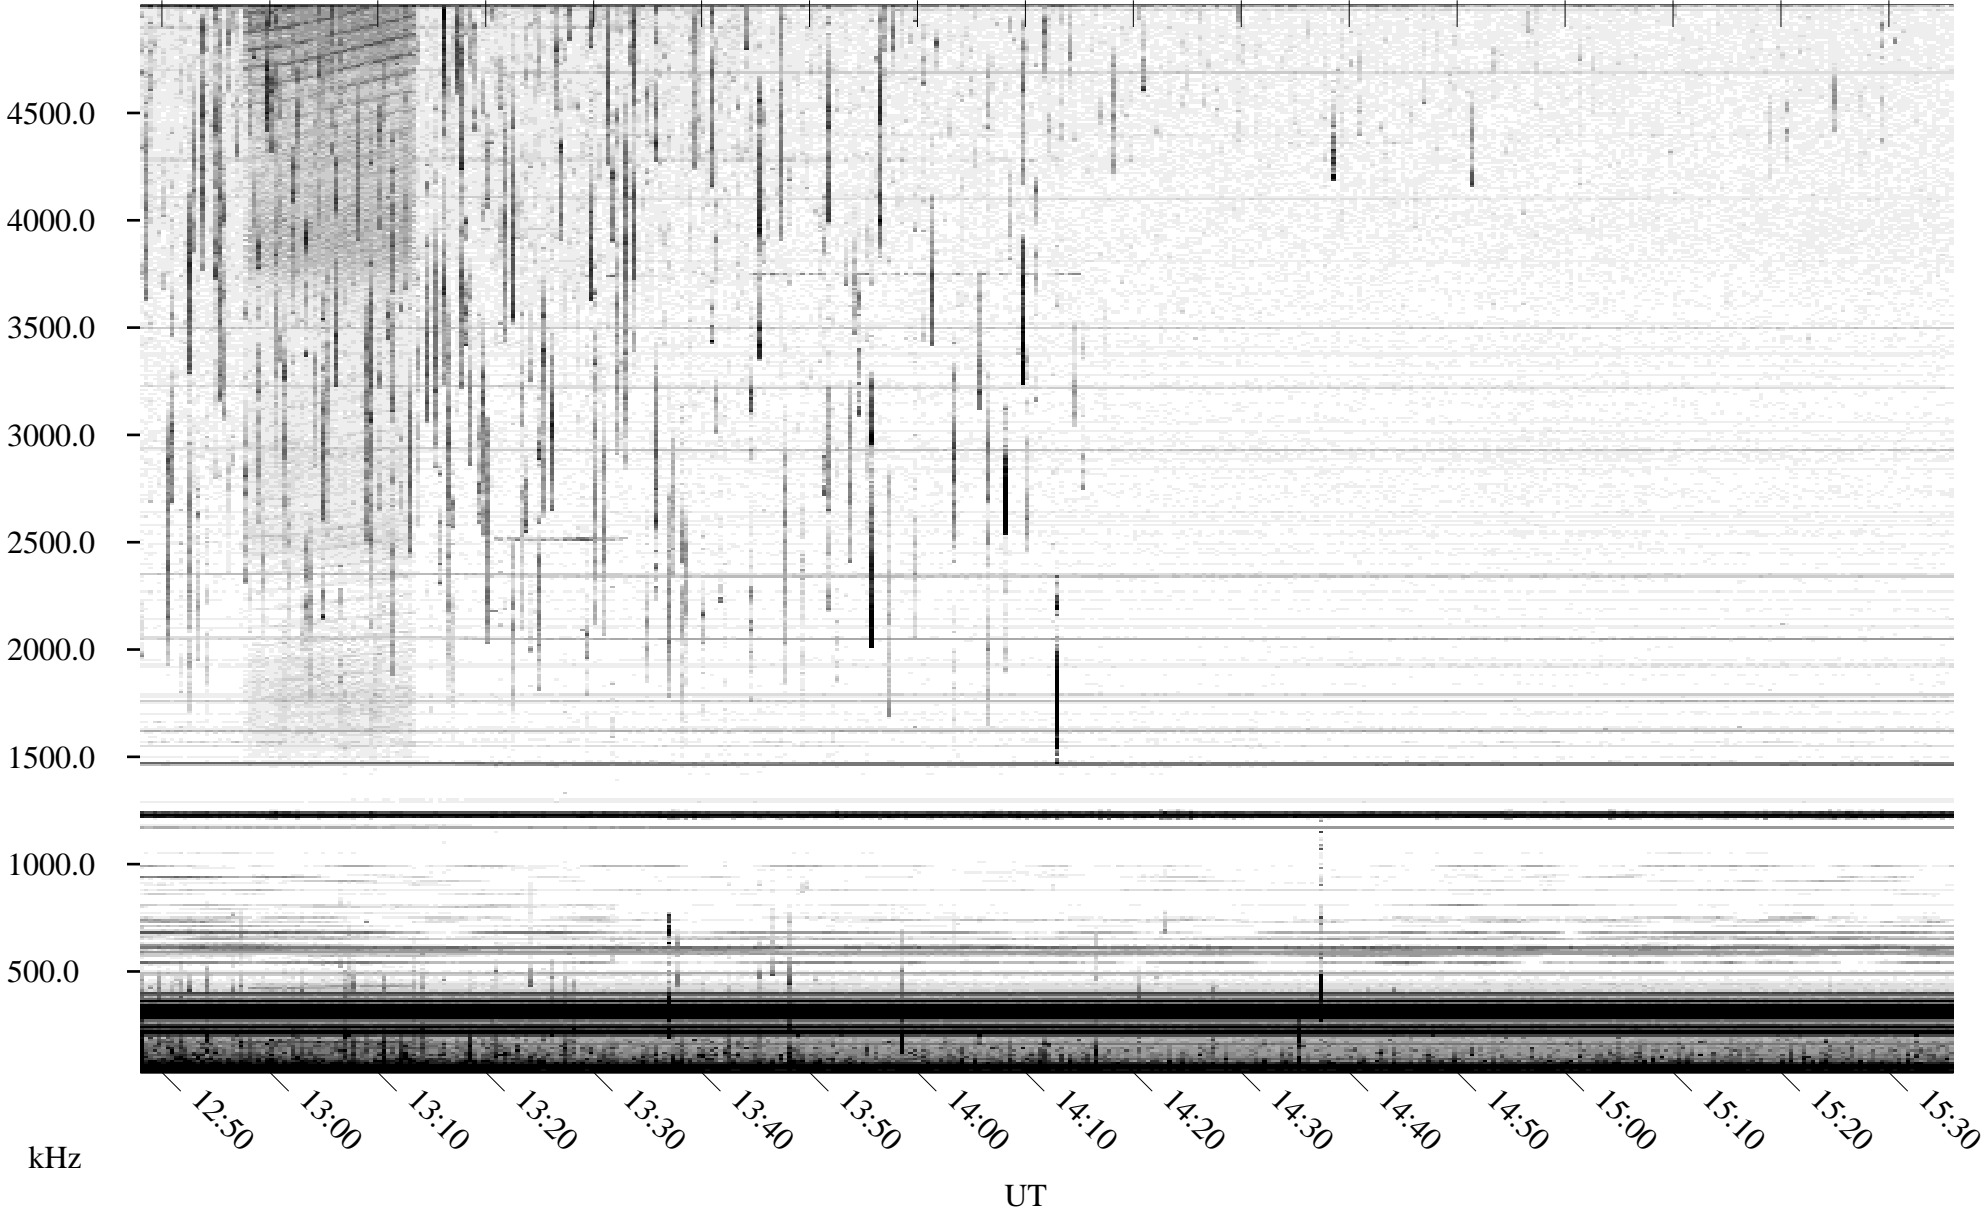

08/11/2010 Churchill, Manitoba

Linear Scale Black = 161 White = 15

ch10223l.r00SUm max_12

Page 1

08/11/2010 Churchill, Manitoba

Linear Scale Black = 161 White = 15

ch102231.r00SUm max_12

Page 2

08/12/2010 Churchill, Manitoba

Linear Scale Black = 161 White = 15

ch10223l.r00SUm max_12

Page 3

08/12/2010 Churchill, Manitoba

Linear Scale Black = 161 White = 15

ch10223l.r00SUm max_12

Page 4

08/12/2010 Churchill, Manitoba

Linear Scale Black = 161 White = 15

ch10223l.r00SUm max_12

Page 5

08/12/2010 Churchill, Manitoba

Linear Scale Black = 161 White = 15

ch10223l.r00SUm max_12

Page 6

08/12/2010 Churchill, Manitoba

Linear Scale Black = 161 White = 15

ch10223l.r00SUm max_12

08/12/2010 Churchill, Manitoba

Linear Scale Black = 161 White = 15

ch10223l.r00SUm max_12