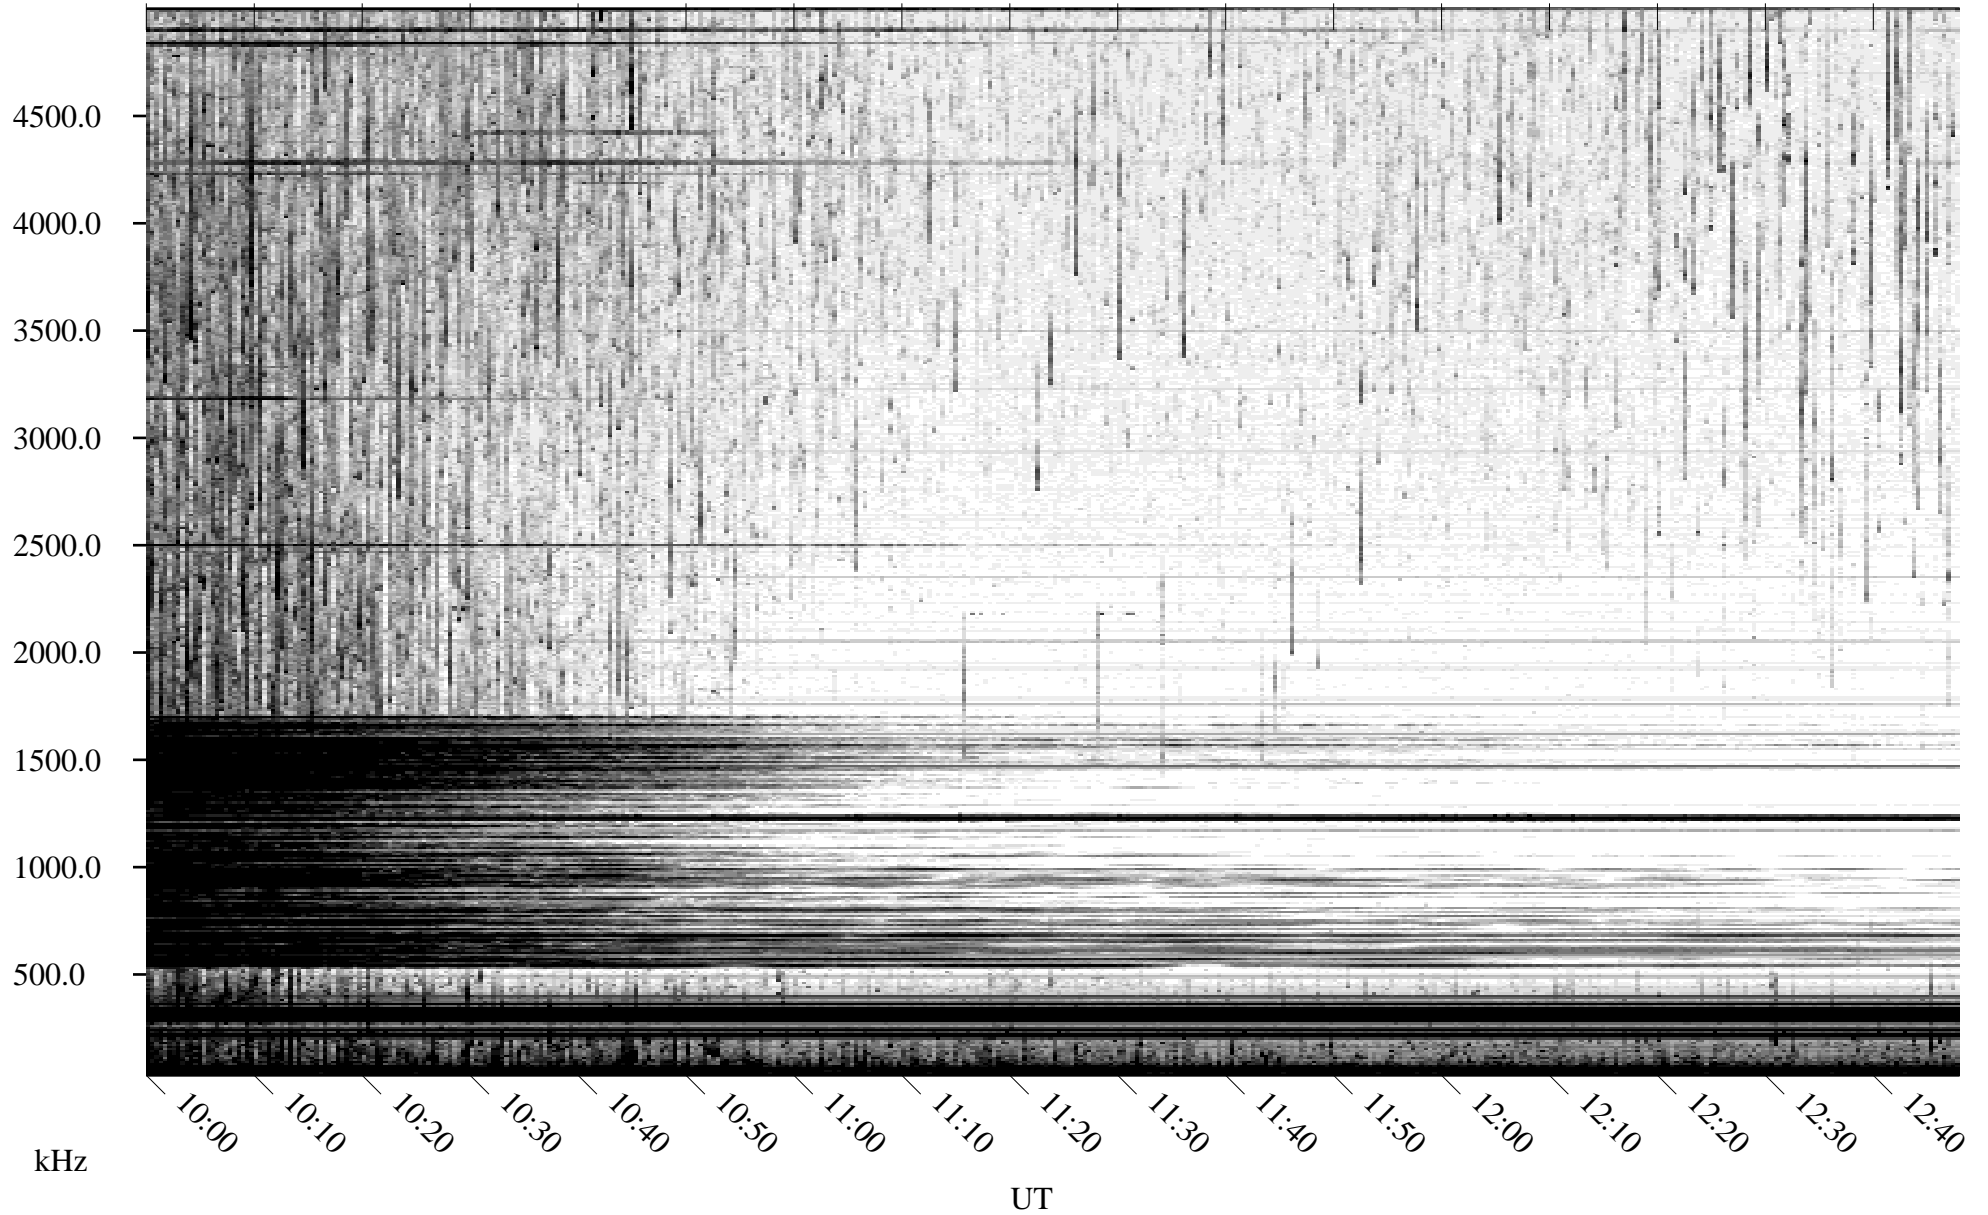

08/11/2010 Churchill, Manitoba

Linear Scale Black = 161 White = 15

ch10223l.r00SUm max_12

Page 1

08/11/2010 Churchill, Manitoba

Linear Scale Black = 161 White = 15

ch102231.r00SUm max_12

Page 2

08/12/2010 Churchill, Manitoba

Linear Scale Black = 161 White = 15

ch10223l.r00SUm max_12

Page 3

08/12/2010 Churchill, Manitoba

Linear Scale Black = 161 White = 15

ch10223l.r00SUm max_12

Page 4

08/12/2010 Churchill, Manitoba

Linear Scale Black = 161 White = 15

ch10223l.r00SUm max_12

Page 5

08/12/2010 Churchill, Manitoba

Linear Scale Black = 161 White = 15

ch10223l.r00SUm max_12

Page 6

08/12/2010 Churchill, Manitoba

Linear Scale Black = 161 White = 15

ch10223l.r00SUm max_12

08/12/2010 Churchill, Manitoba

Linear Scale Black = 161 White = 15

ch10223l.r00SUm max_12