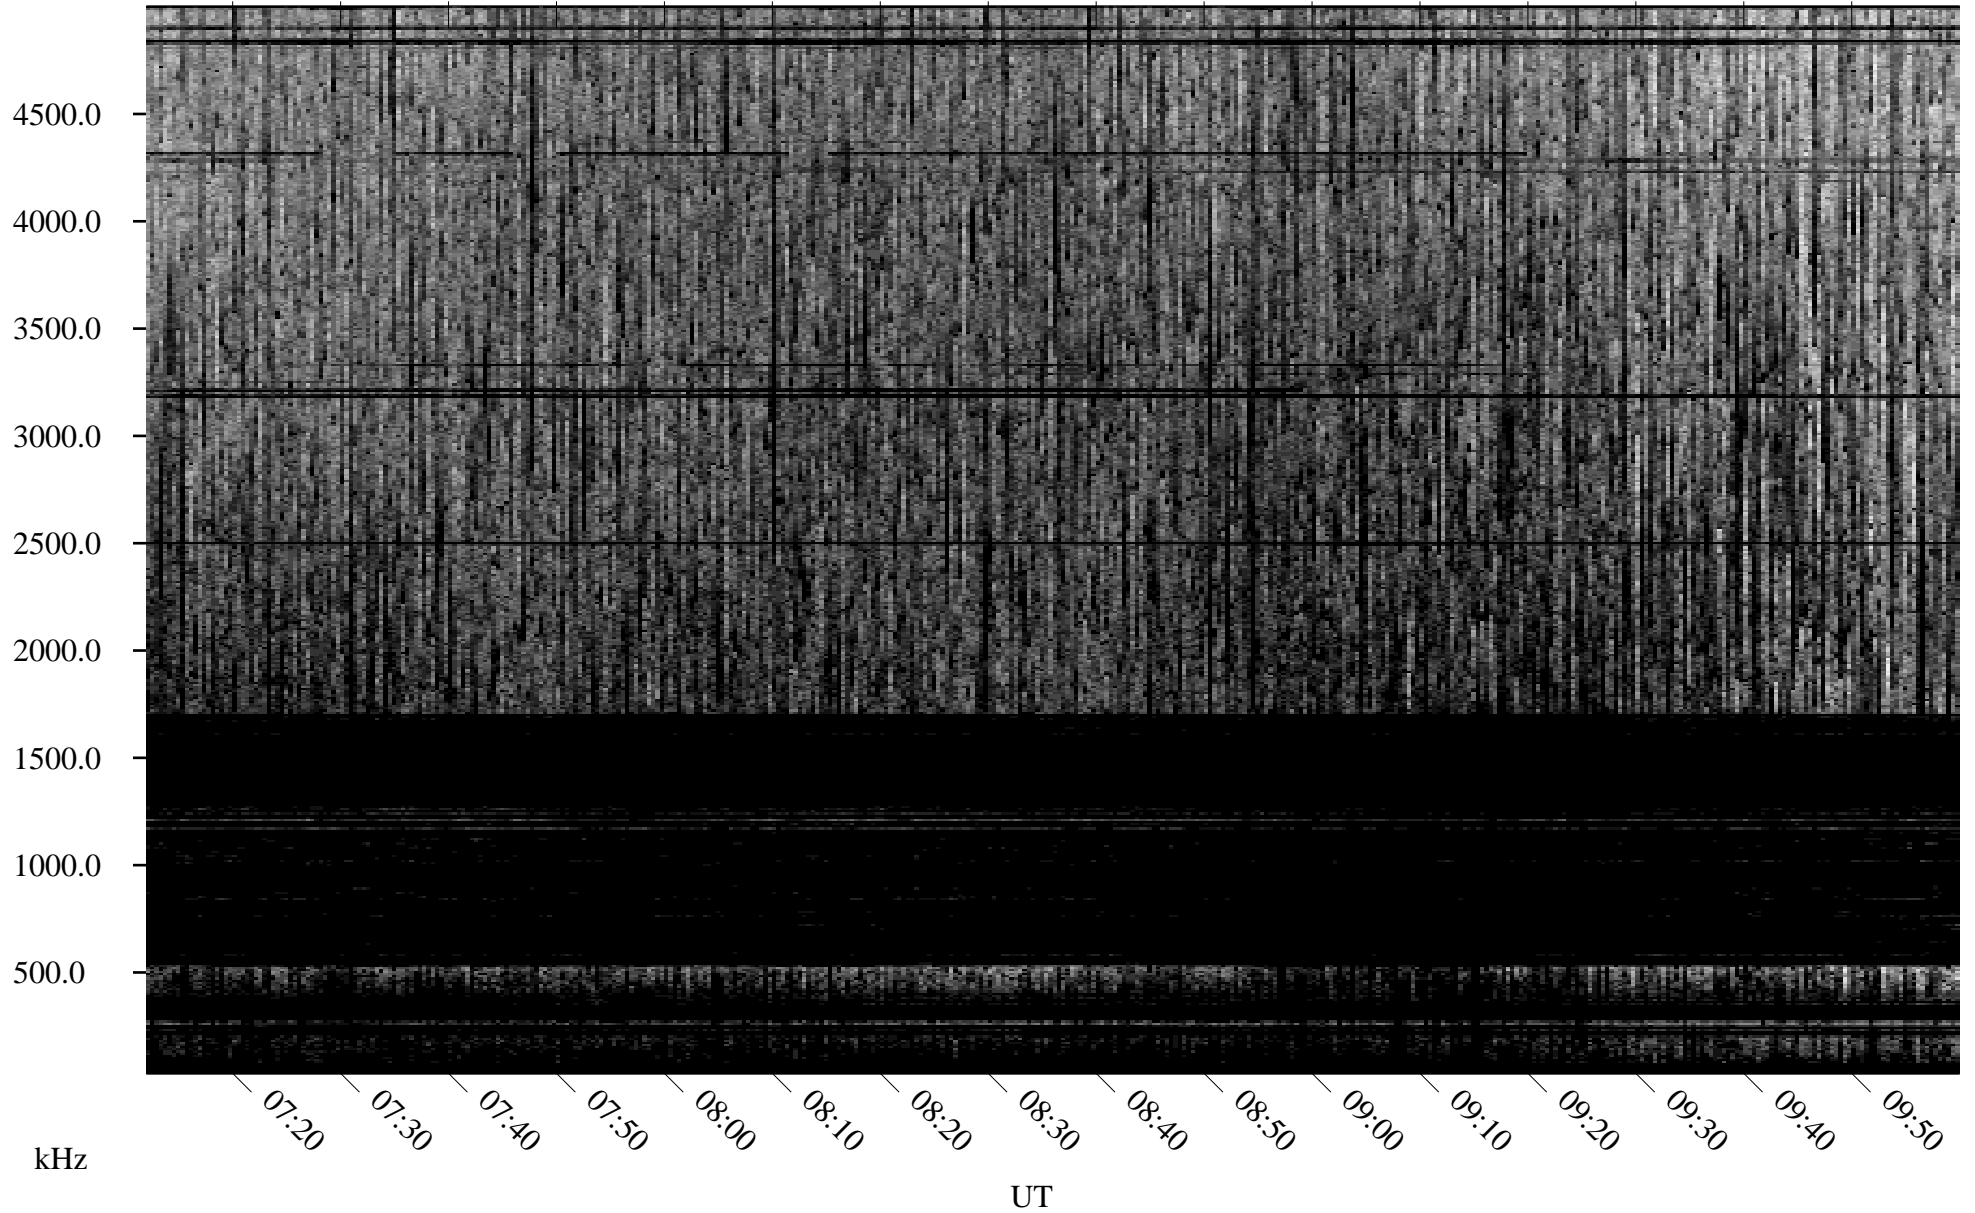

08/11/2010 Churchill, Manitoba

Linear Scale Black = 161 White = 15

ch10223l.r00SUm max_12

Page 1

08/11/2010 Churchill, Manitoba

Linear Scale Black = 161 White = 15

ch102231.r00SUm max_12

Page 2

08/12/2010 Churchill, Manitoba

Linear Scale Black = 161 White = 15

ch10223l.r00SUm max_12

Page 3

08/12/2010 Churchill, Manitoba

Linear Scale Black = 161 White = 15

ch10223l.r00SUm max_12

Page 4

08/12/2010 Churchill, Manitoba

Linear Scale Black = 161 White = 15

ch10223l.r00SUm max_12

Page 5

08/12/2010 Churchill, Manitoba

Linear Scale Black = 161 White = 15

ch10223l.r00SUm max_12

Page 6

08/12/2010 Churchill, Manitoba

Linear Scale Black = 161 White = 15

ch10223l.r00SUm max_12

08/12/2010 Churchill, Manitoba

Linear Scale Black = 161 White = 15

ch10223l.r00SUm max_12