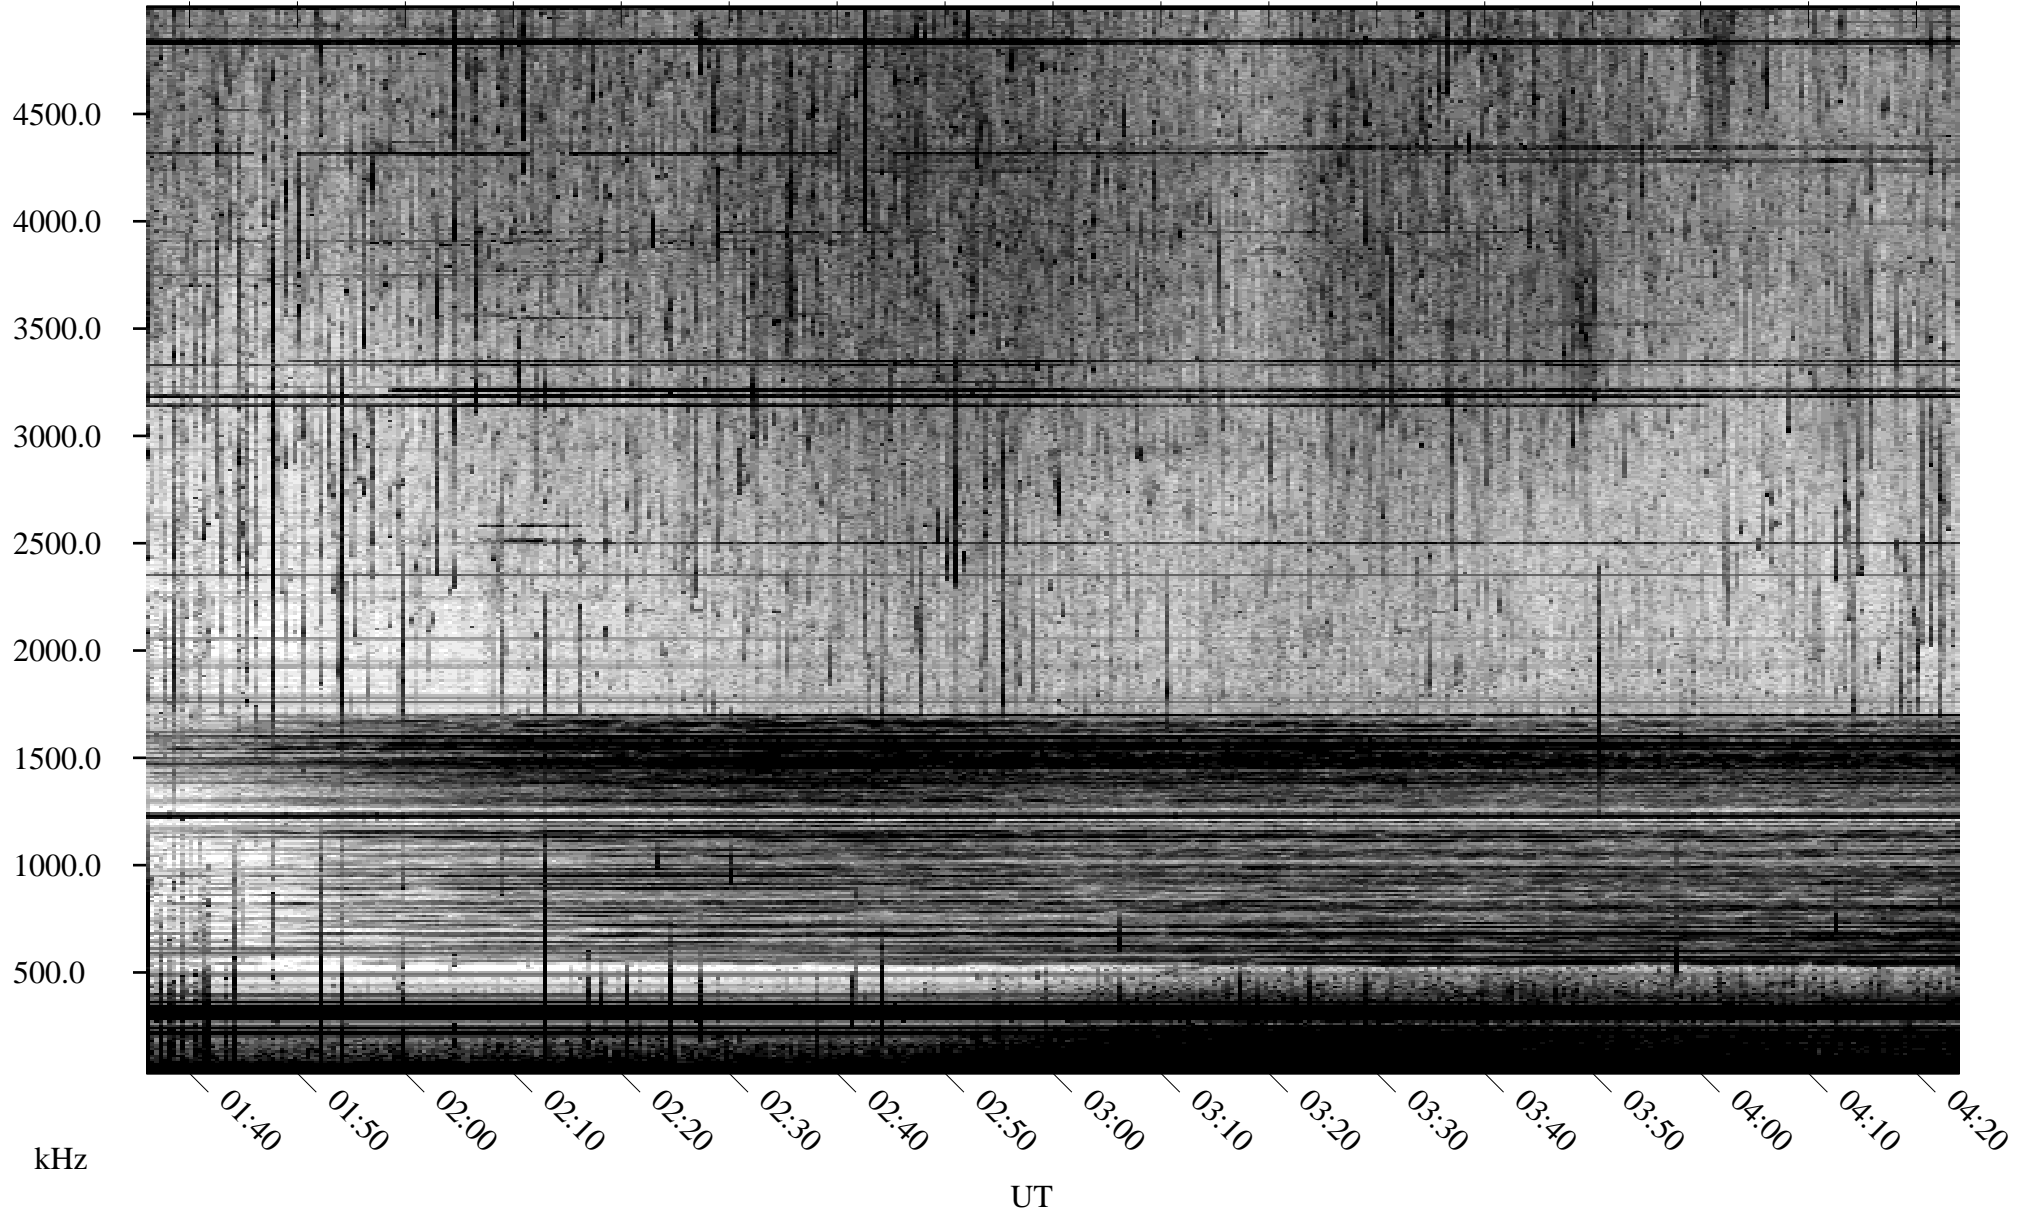

08/11/2010 Churchill, Manitoba

Linear Scale Black = 161 White = 15

ch10223l.r00SUm max_12

Page 1

08/11/2010 Churchill, Manitoba

Linear Scale Black = 161 White = 15

ch102231.r00SUm max_12

Page 2

08/12/2010 Churchill, Manitoba

Linear Scale Black = 161 White = 15

ch10223l.r00SUm max_12

Page 3

08/12/2010 Churchill, Manitoba

Linear Scale Black = 161 White = 15

ch10223l.r00SUm max_12

Page 4

08/12/2010 Churchill, Manitoba

Linear Scale Black = 161 White = 15

ch10223l.r00SUm max_12

Page 5

08/12/2010 Churchill, Manitoba

Linear Scale Black = 161 White = 15

ch10223l.r00SUm max_12

Page 6

08/12/2010 Churchill, Manitoba

Linear Scale Black = 161 White = 15

ch10223l.r00SUm max_12

08/12/2010 Churchill, Manitoba

Linear Scale Black = 161 White = 15

ch10223l.r00SUm max_12