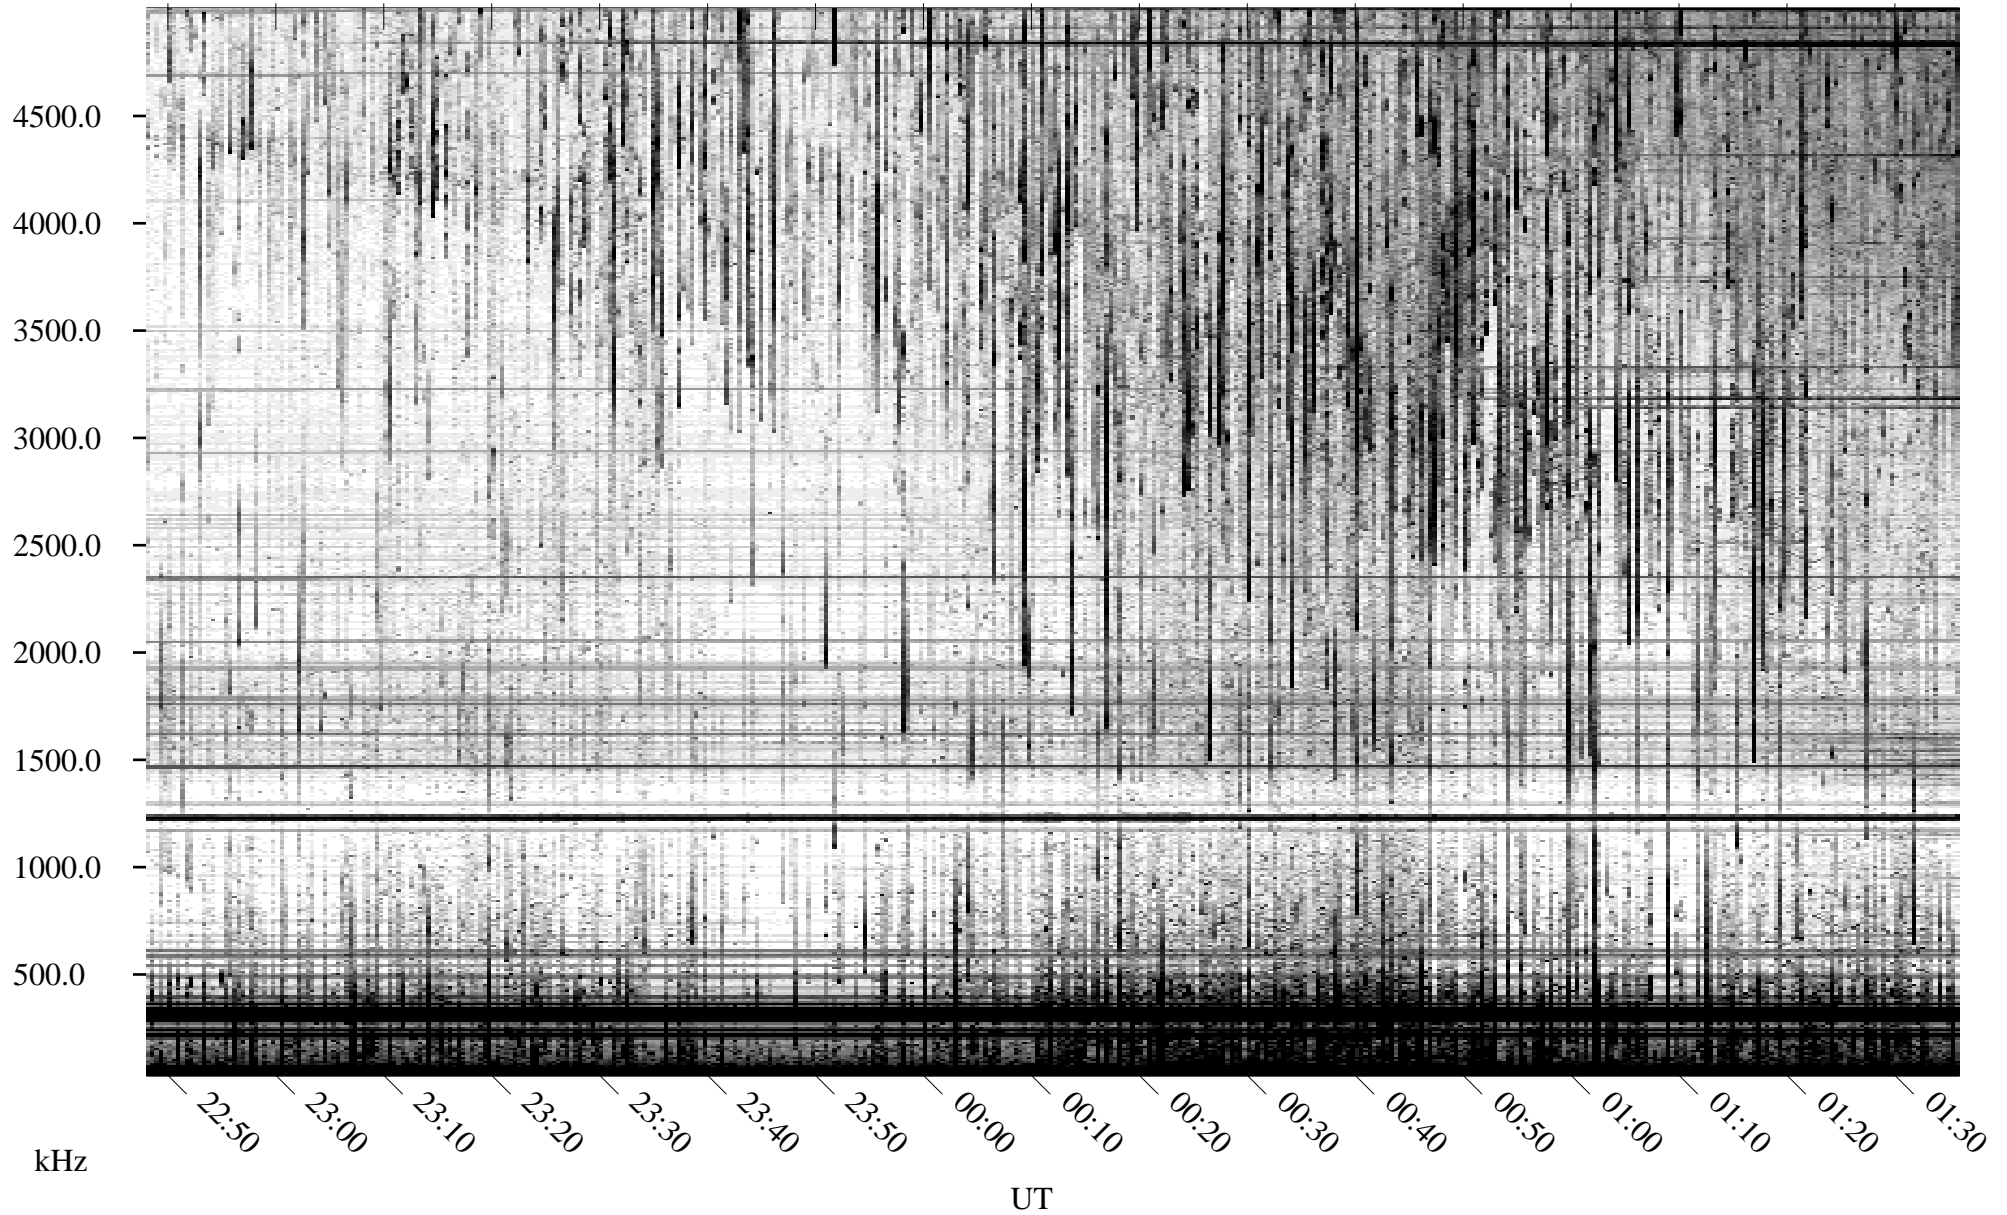

08/11/2010 Churchill, Manitoba

Linear Scale Black = 161 White = 15

ch10223l.r00SUm max_12

Page 1

08/11/2010 Churchill, Manitoba

Linear Scale Black = 161 White = 15

ch102231.r00SUm max_12

Page 2

08/12/2010 Churchill, Manitoba

Linear Scale Black = 161 White = 15

ch10223l.r00SUm max_12

Page 3

08/12/2010 Churchill, Manitoba

Linear Scale Black = 161 White = 15

ch10223l.r00SUm max_12

Page 4

08/12/2010 Churchill, Manitoba

Linear Scale Black = 161 White = 15

ch10223l.r00SUm max_12

Page 5

08/12/2010 Churchill, Manitoba

Linear Scale Black = 161 White = 15

ch10223l.r00SUm max_12

Page 6

08/12/2010 Churchill, Manitoba

Linear Scale Black = 161 White = 15

ch10223l.r00SUm max_12

08/12/2010 Churchill, Manitoba

Linear Scale Black = 161 White = 15

ch10223l.r00SUm max_12