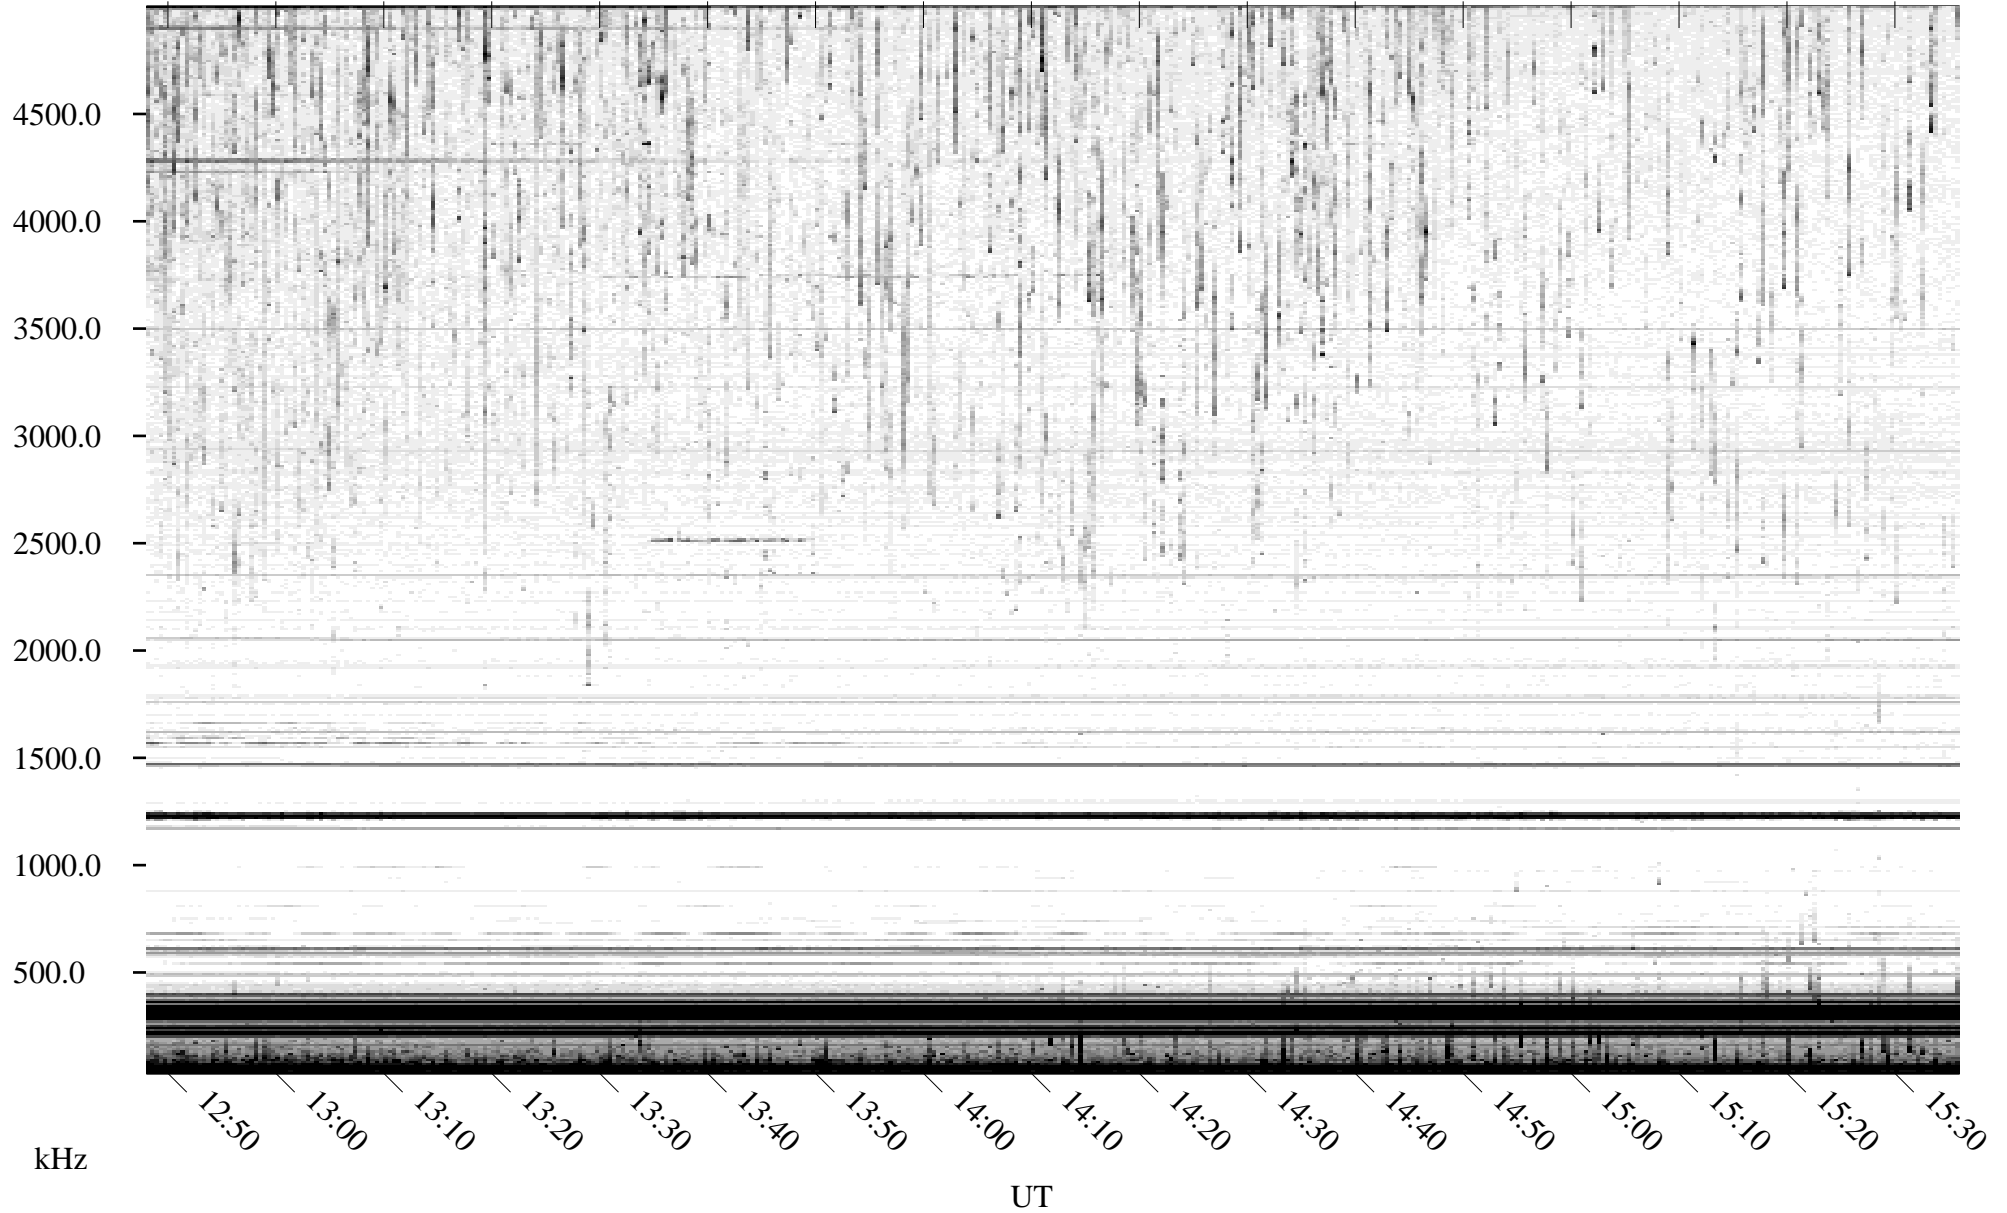

08/12/2010 Churchill, Manitoba

Linear Scale Black = 161 White = 15

ch10224l.r00SUm max_12

Page 1

08/12/2010 Churchill, Manitoba

Linear Scale Black = 161 White = 15

ch10224l.r00SUm max_12

Page 2

08/13/2010 Churchill, Manitoba

Linear Scale Black = 161 White = 15

ch10224l.r00SUm max_12

Page 3

08/13/2010 Churchill, Manitoba

Linear Scale Black = 161 White = 15

ch10224l.r00SUm max_12

Page 4

08/13/2010 Churchill, Manitoba

Linear Scale Black = 161 White = 15

ch10224l.r00SUm max_12

Page 5

08/13/2010 Churchill, Manitoba

Linear Scale Black = 161 White = 15

ch10224l.r00SUm max_12

08/13/2010 Churchill, Manitoba

Linear Scale Black = 161 White = 15

ch10224l.r00SUm max_12

Page 7

08/13/2010 Churchill, Manitoba

Linear Scale Black = 161 White = 15

ch10224l.r00SUm max_12

Page 8