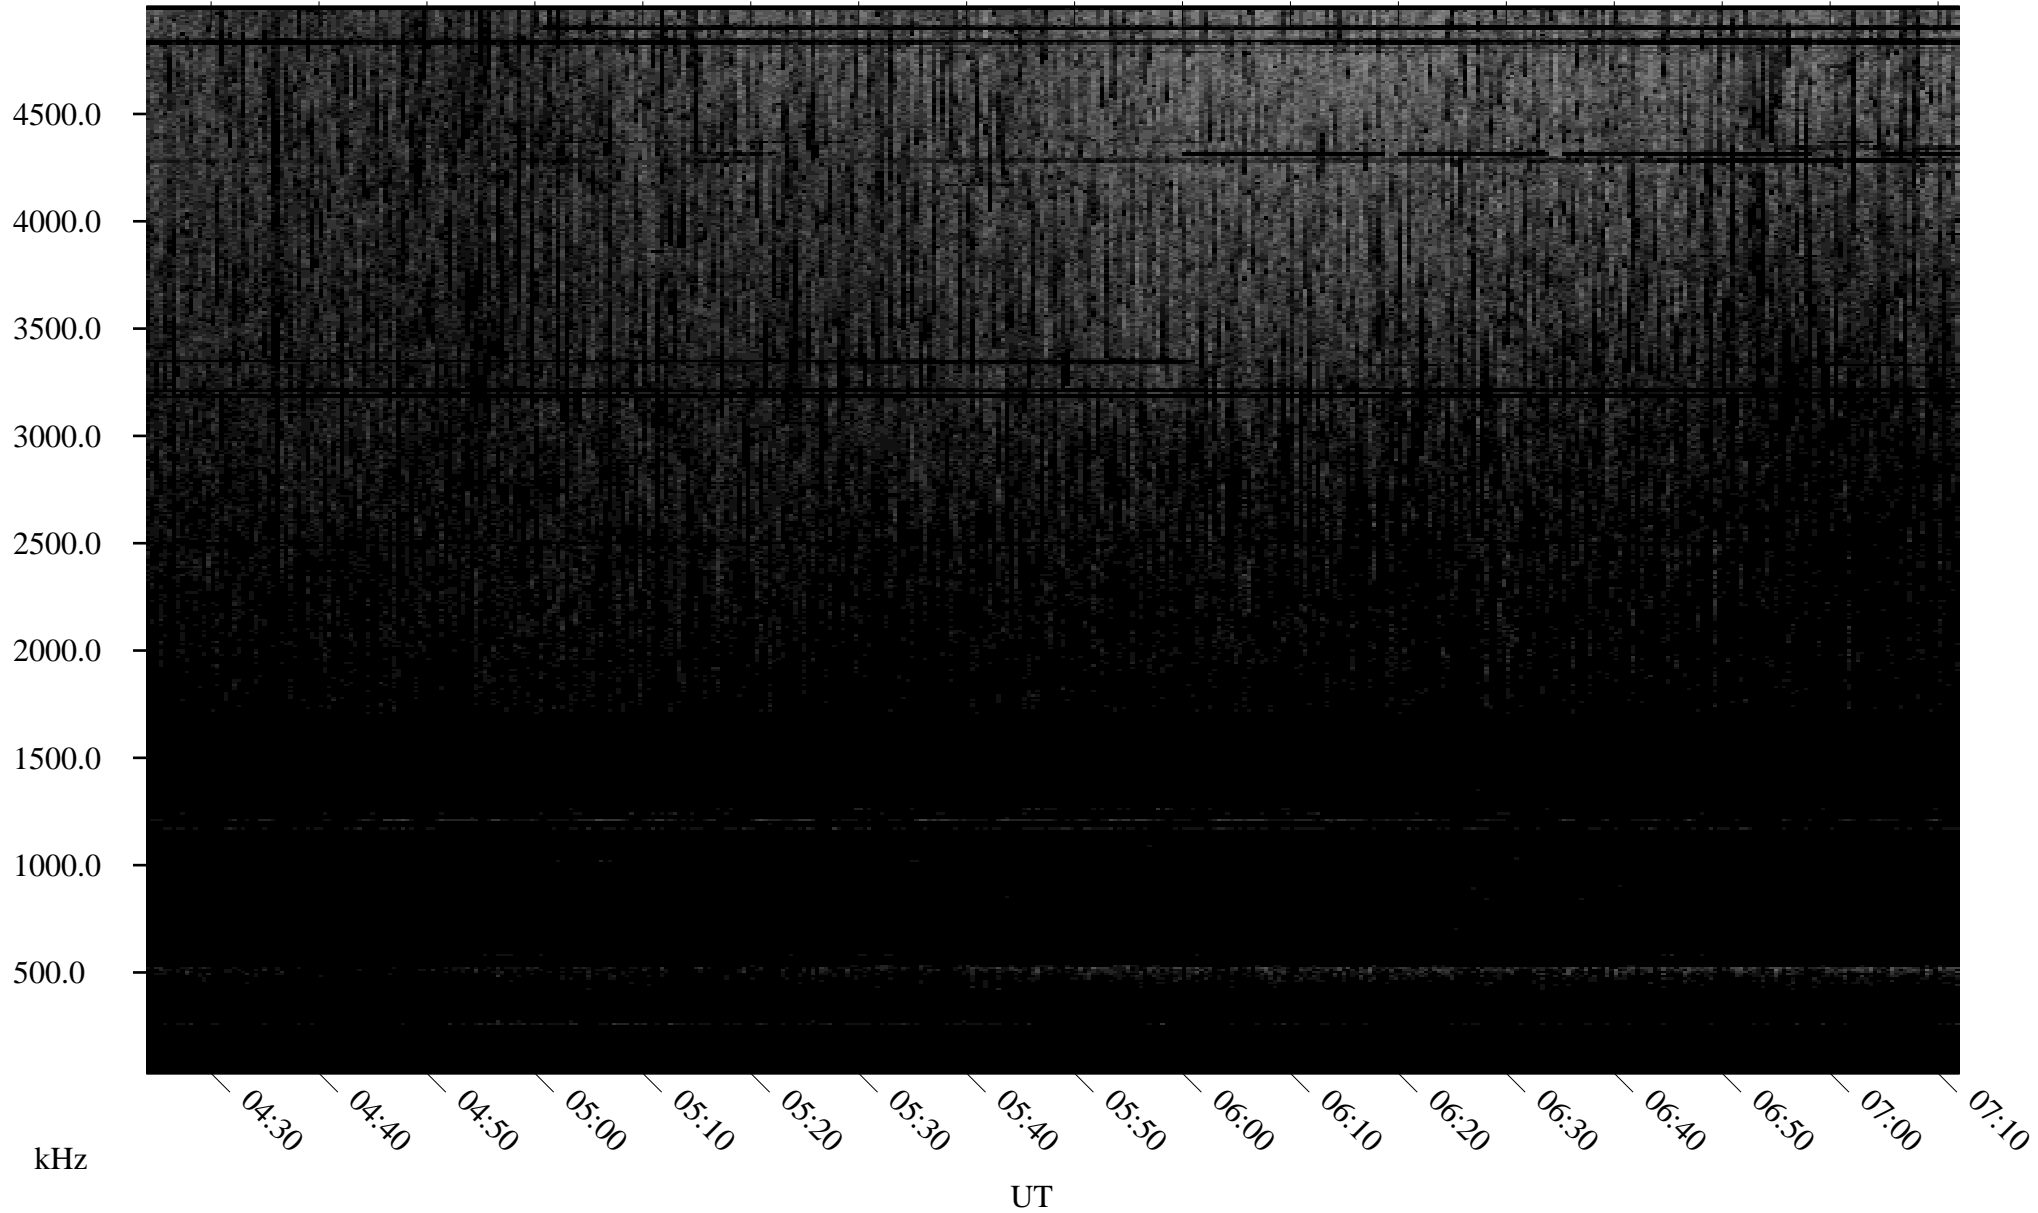

08/12/2010 Churchill, Manitoba

Linear Scale Black = 161 White = 15

ch10224l.r00SUm max_12

Page 1

08/12/2010 Churchill, Manitoba

Linear Scale Black = 161 White = 15

ch10224l.r00SUm max_12

Page 2

08/13/2010 Churchill, Manitoba

Linear Scale Black = 161 White = 15

ch10224l.r00SUm max_12

Page 3

08/13/2010 Churchill, Manitoba

Linear Scale Black = 161 White = 15

ch10224l.r00SUm max_12

Page 4

08/13/2010 Churchill, Manitoba

Linear Scale Black = 161 White = 15

ch10224l.r00SUm max_12

Page 5

08/13/2010 Churchill, Manitoba

Linear Scale Black = 161 White = 15

ch10224l.r00SUm max_12

08/13/2010 Churchill, Manitoba

Linear Scale Black = 161 White = 15

ch10224l.r00SUm max_12

Page 7

08/13/2010 Churchill, Manitoba

Linear Scale Black = 161 White = 15

ch10224l.r00SUm max_12

Page 8