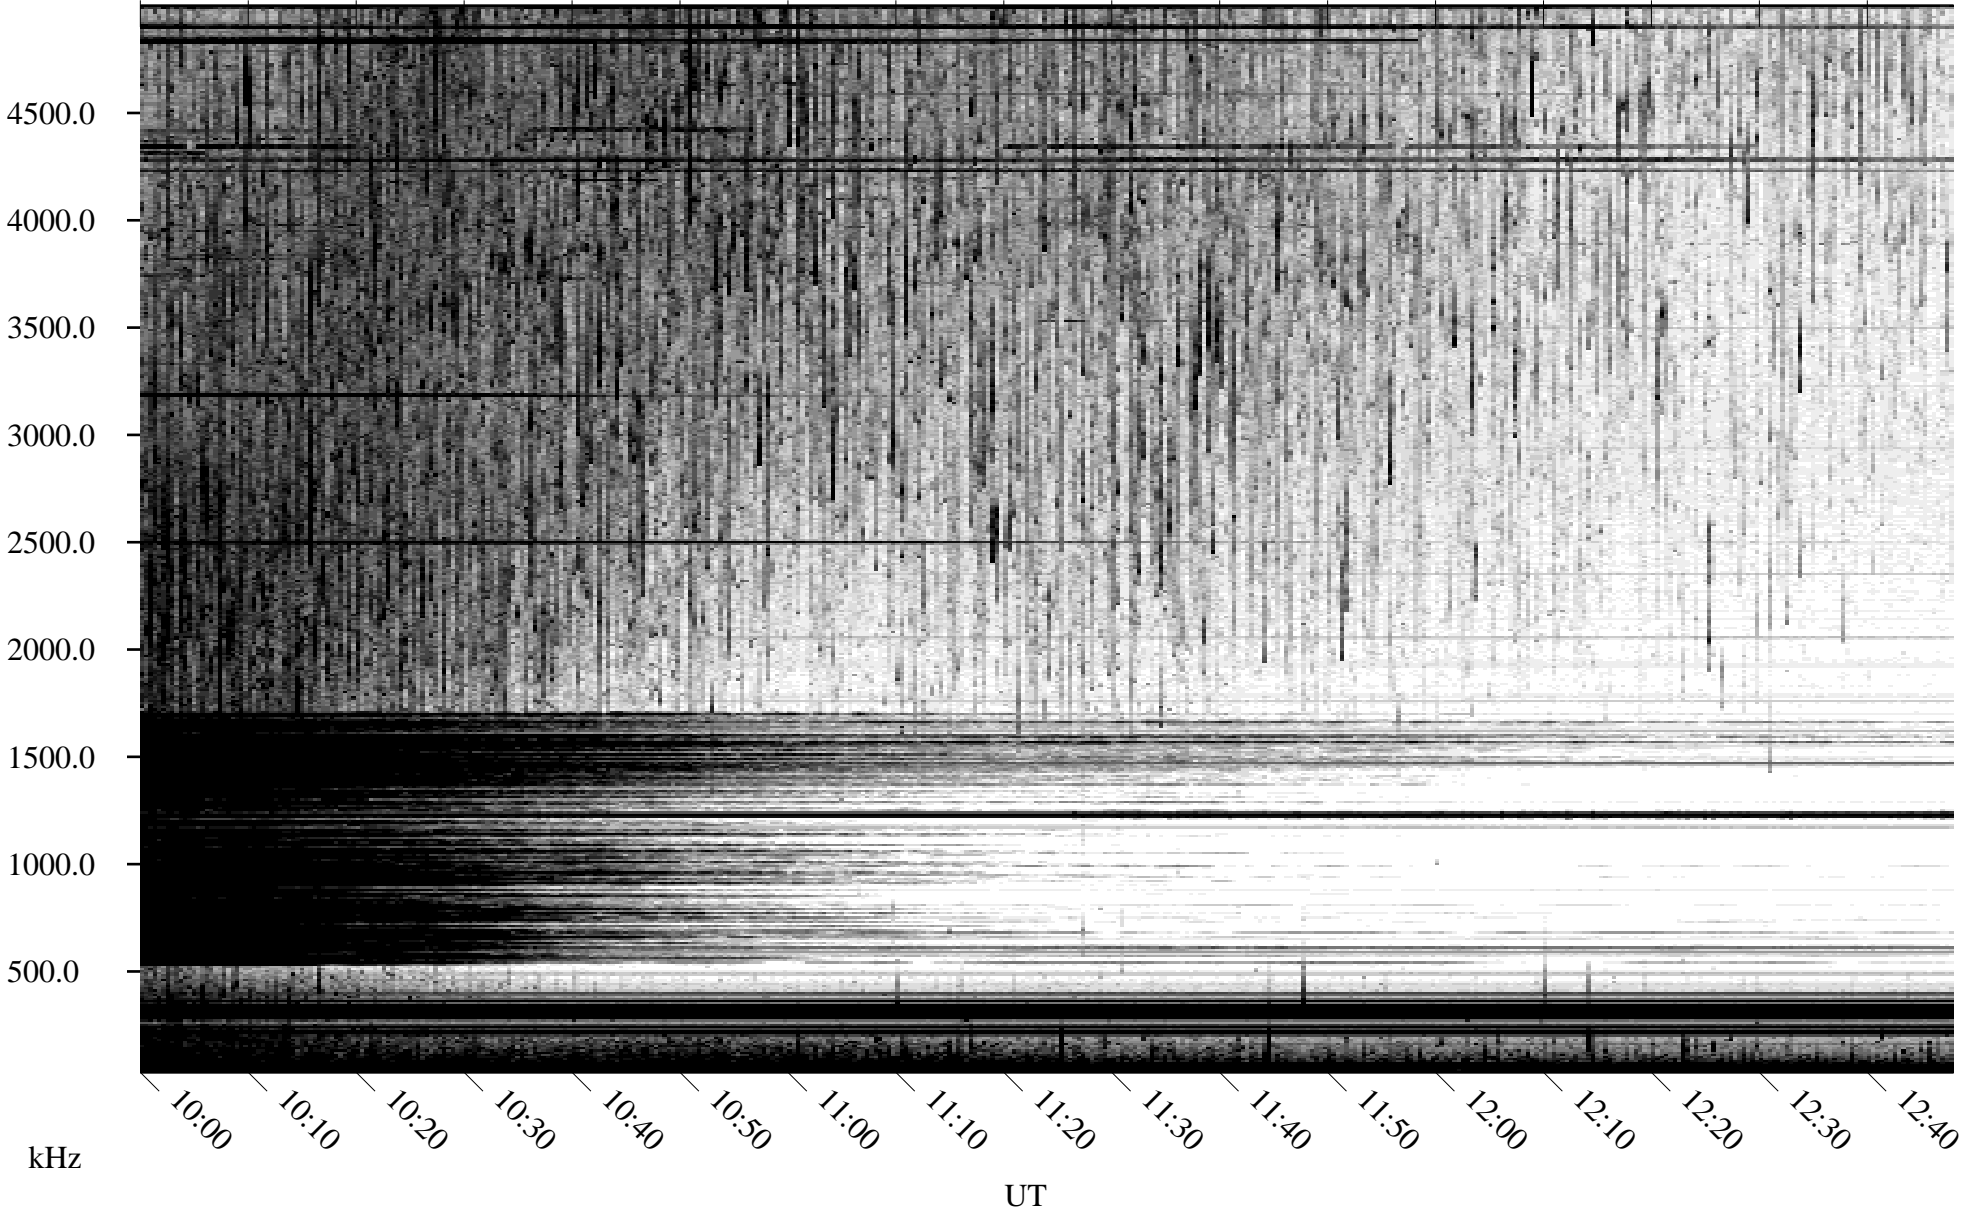

08/12/2010 Churchill, Manitoba

Linear Scale Black = 161 White = 15

ch10224l.r00SUm max_12

Page 1

08/12/2010 Churchill, Manitoba

Linear Scale Black = 161 White = 15

ch10224l.r00SUm max_12

Page 2

08/13/2010 Churchill, Manitoba

Linear Scale Black = 161 White = 15

ch10224l.r00SUm max_12

Page 3

08/13/2010 Churchill, Manitoba

Linear Scale Black = 161 White = 15

ch10224l.r00SUm max_12

Page 4

08/13/2010 Churchill, Manitoba

Linear Scale Black = 161 White = 15

ch10224l.r00SUm max_12

Page 5

08/13/2010 Churchill, Manitoba

Linear Scale Black = 161 White = 15

ch10224l.r00SUm max_12

08/13/2010 Churchill, Manitoba

Linear Scale Black = 161 White = 15

ch10224l.r00SUm max_12

Page 7

08/13/2010 Churchill, Manitoba

Linear Scale Black = 161 White = 15

ch10224l.r00SUm max_12

Page 8