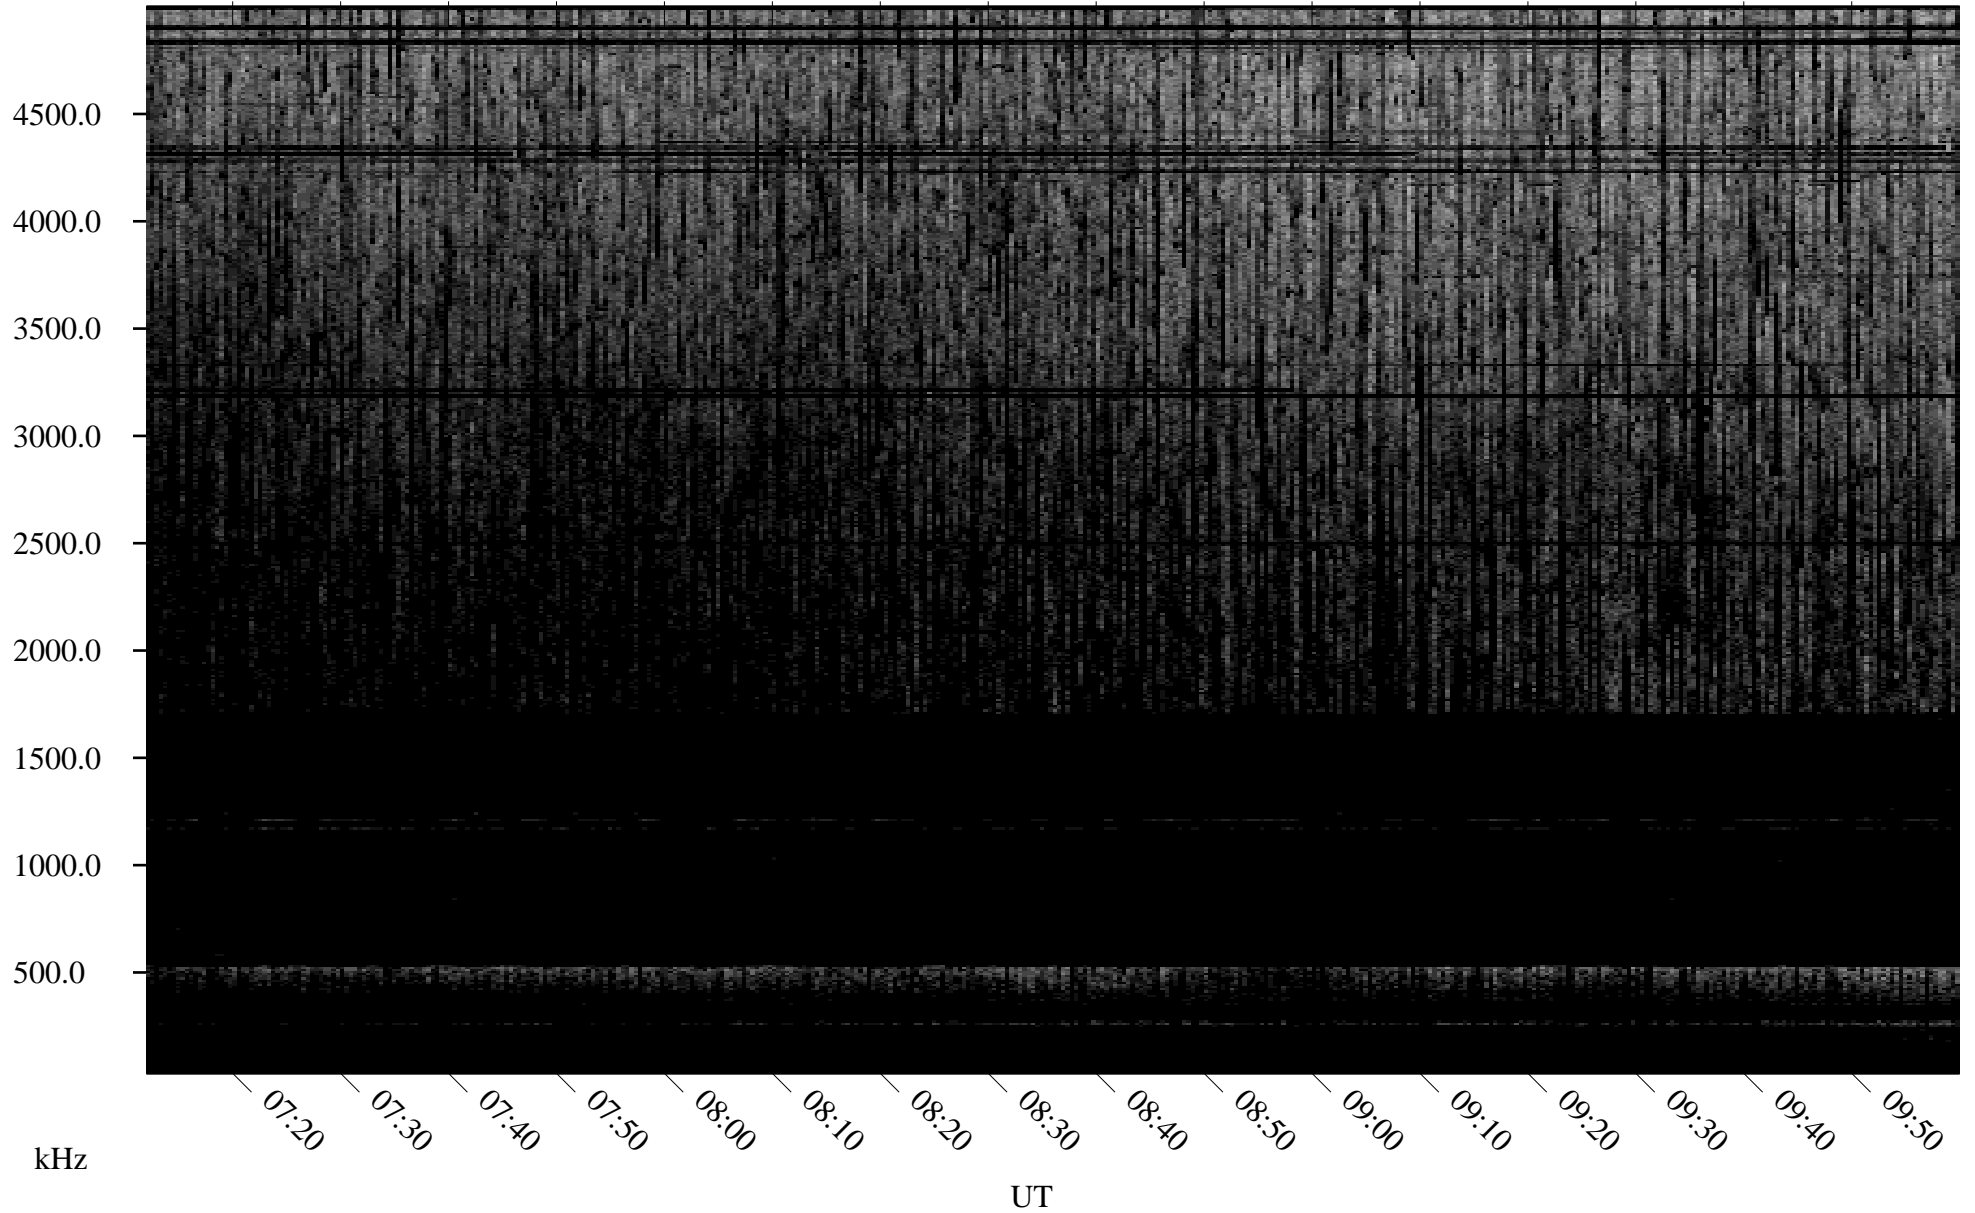

08/12/2010 Churchill, Manitoba

Linear Scale Black = 161 White = 15

ch10224l.r00SUm max_12

Page 1

08/12/2010 Churchill, Manitoba

Linear Scale Black = 161 White = 15

ch10224l.r00SUm max_12

Page 2

08/13/2010 Churchill, Manitoba

Linear Scale Black = 161 White = 15

ch10224l.r00SUm max_12

Page 3

08/13/2010 Churchill, Manitoba

Linear Scale Black = 161 White = 15

ch10224l.r00SUm max_12

Page 4

08/13/2010 Churchill, Manitoba

Linear Scale Black = 161 White = 15

ch10224l.r00SUm max_12

Page 5

08/13/2010 Churchill, Manitoba

Linear Scale Black = 161 White = 15

ch10224l.r00SUm max_12

08/13/2010 Churchill, Manitoba

Linear Scale Black = 161 White = 15

ch10224l.r00SUm max_12

Page 7

08/13/2010 Churchill, Manitoba

Linear Scale Black = 161 White = 15

ch10224l.r00SUm max_12

Page 8