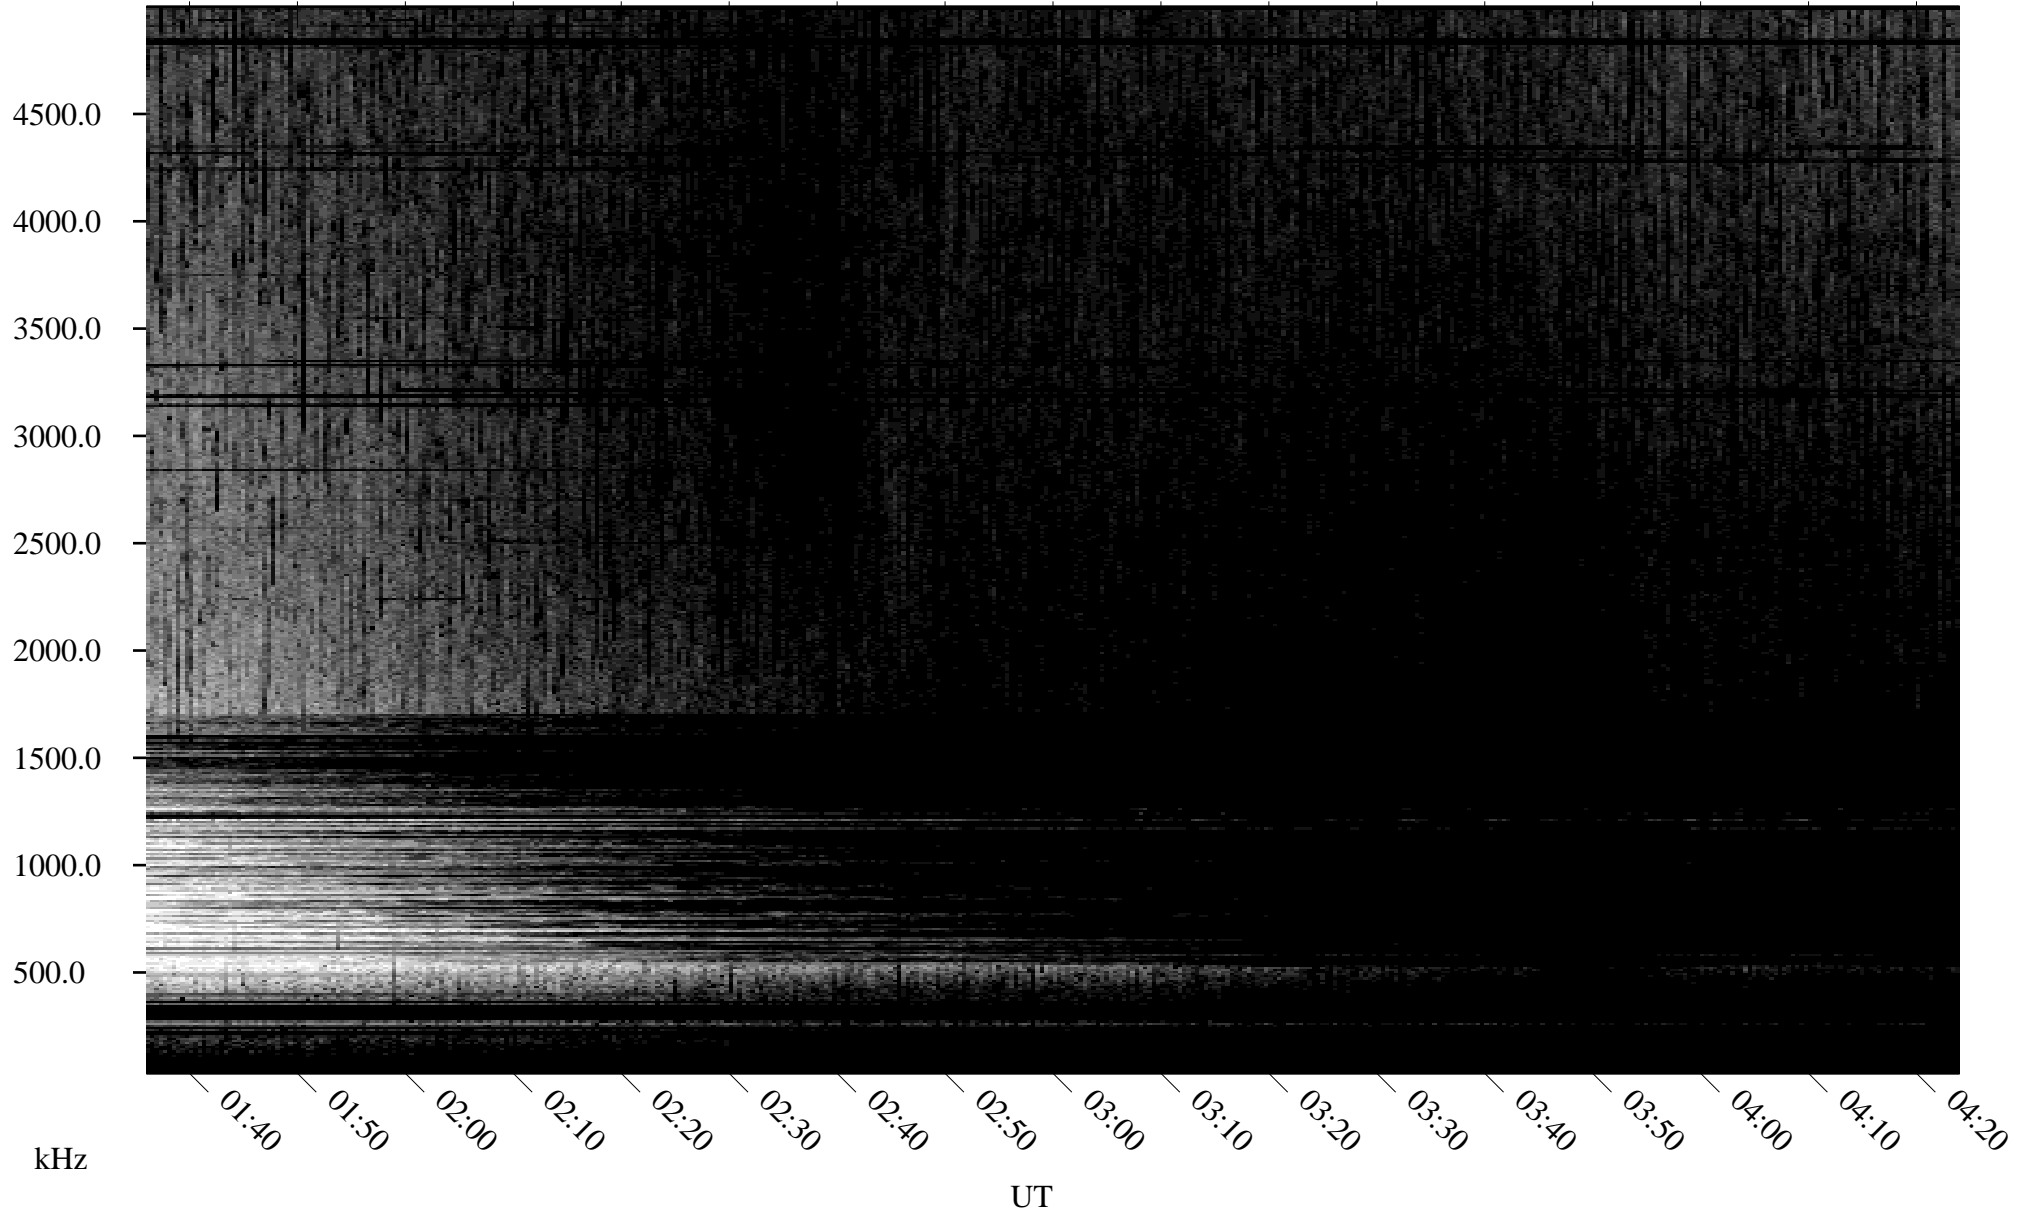

08/12/2010 Churchill, Manitoba

Linear Scale Black = 161 White = 15

ch10224l.r00SUm max_12

Page 1

08/12/2010 Churchill, Manitoba

Linear Scale Black = 161 White = 15

ch10224l.r00SUm max_12

Page 2

08/13/2010 Churchill, Manitoba

Linear Scale Black = 161 White = 15

ch10224l.r00SUm max_12

Page 3

08/13/2010 Churchill, Manitoba

Linear Scale Black = 161 White = 15

ch10224l.r00SUm max_12

Page 4

08/13/2010 Churchill, Manitoba

Linear Scale Black = 161 White = 15

ch10224l.r00SUm max_12

Page 5

08/13/2010 Churchill, Manitoba

Linear Scale Black = 161 White = 15

ch10224l.r00SUm max_12

08/13/2010 Churchill, Manitoba

Linear Scale Black = 161 White = 15

ch10224l.r00SUm max_12

Page 7

08/13/2010 Churchill, Manitoba

Linear Scale Black = 161 White = 15

ch10224l.r00SUm max_12

Page 8