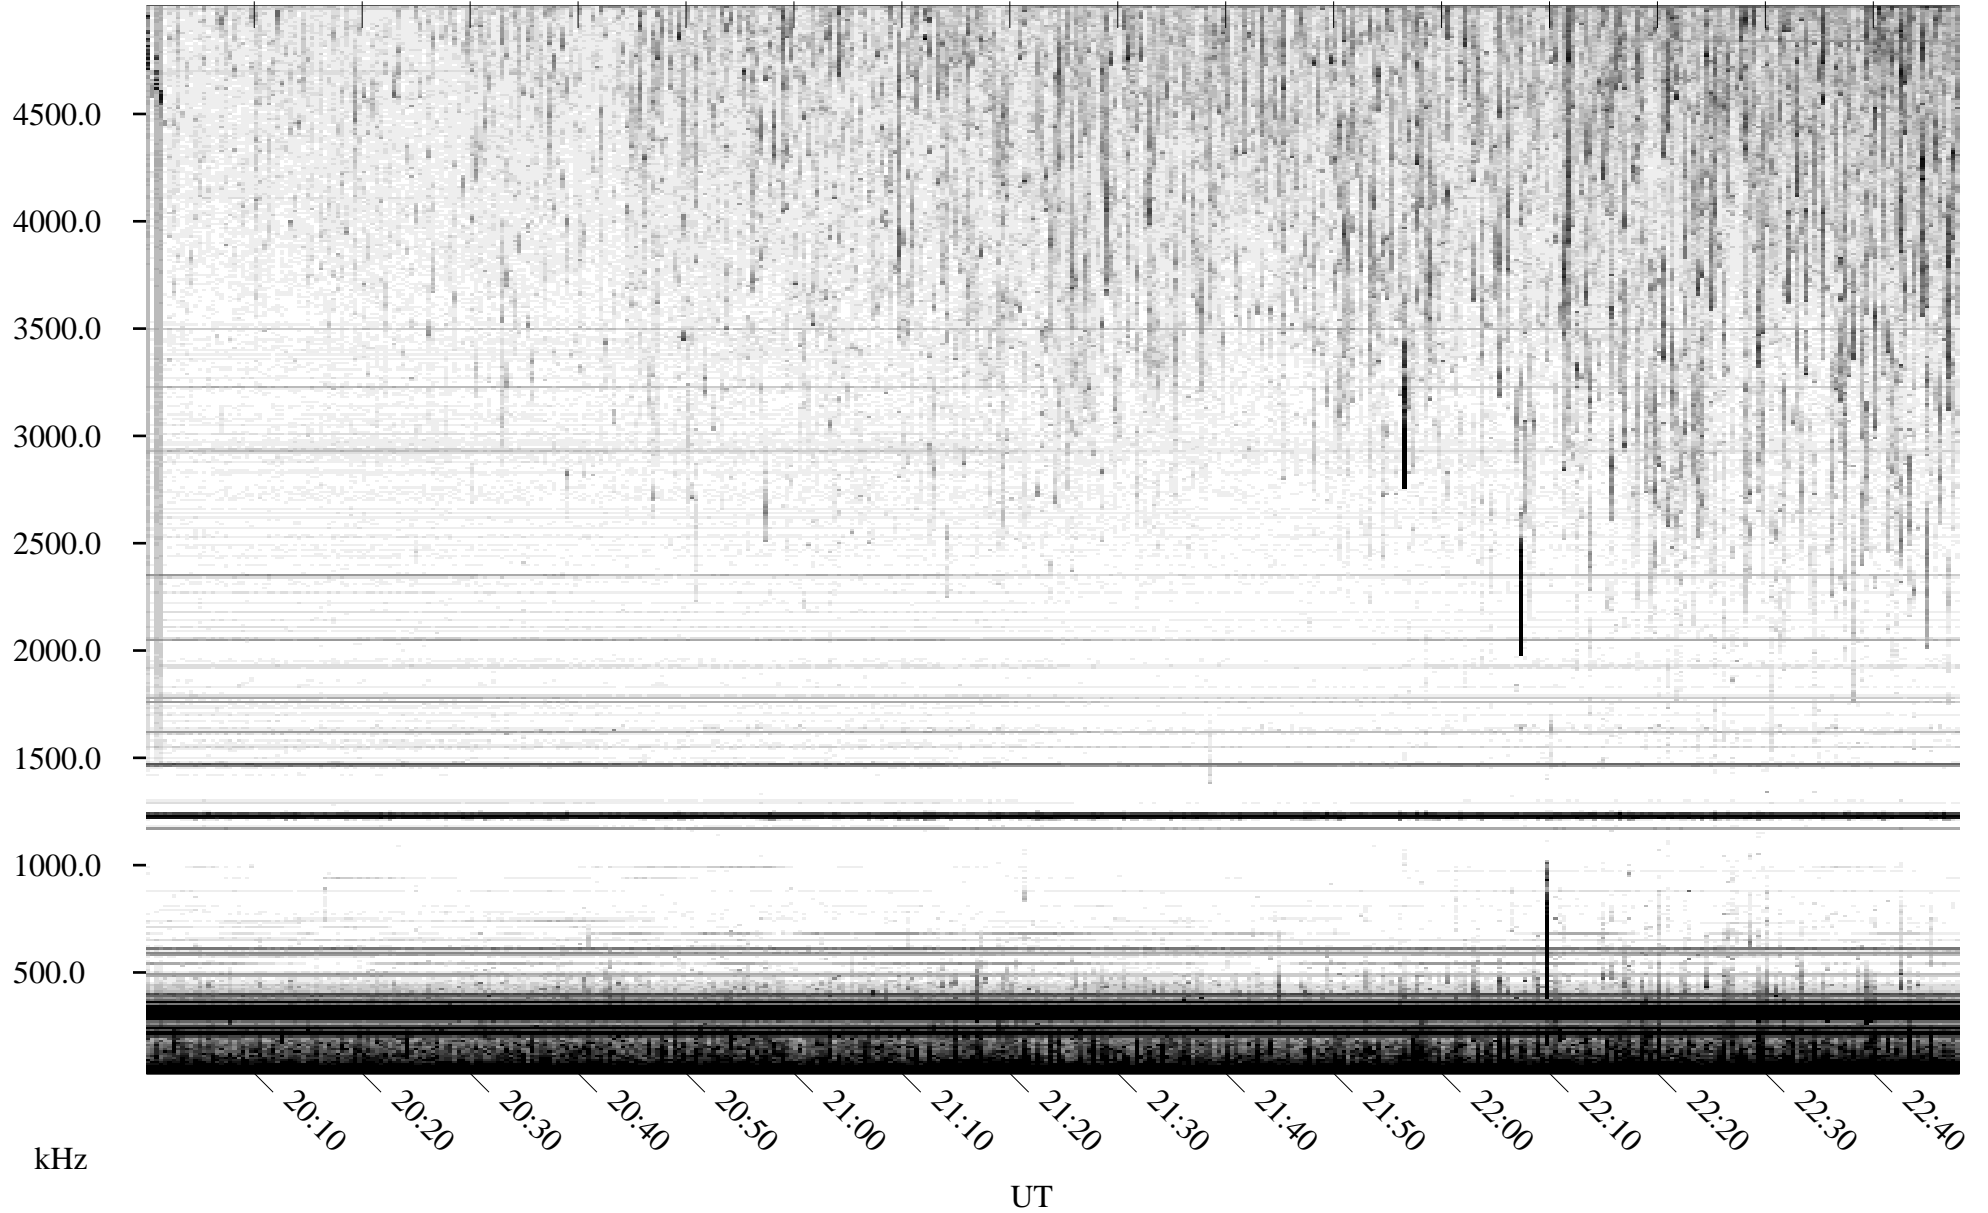

08/12/2010 Churchill, Manitoba

Linear Scale Black = 161 White = 15

ch10224l.r00SUm max_12

Page 1

08/12/2010 Churchill, Manitoba

Linear Scale Black = 161 White = 15

ch10224l.r00SUm max_12

Page 2

08/13/2010 Churchill, Manitoba

Linear Scale Black = 161 White = 15

ch10224l.r00SUm max_12

Page 3

08/13/2010 Churchill, Manitoba

Linear Scale Black = 161 White = 15

ch10224l.r00SUm max_12

Page 4

08/13/2010 Churchill, Manitoba

Linear Scale Black = 161 White = 15

ch10224l.r00SUm max_12

Page 5

08/13/2010 Churchill, Manitoba

Linear Scale Black = 161 White = 15

ch10224l.r00SUm max_12

08/13/2010 Churchill, Manitoba

Linear Scale Black = 161 White = 15

ch10224l.r00SUm max_12

Page 7

08/13/2010 Churchill, Manitoba

Linear Scale Black = 161 White = 15

ch10224l.r00SUm max_12

Page 8