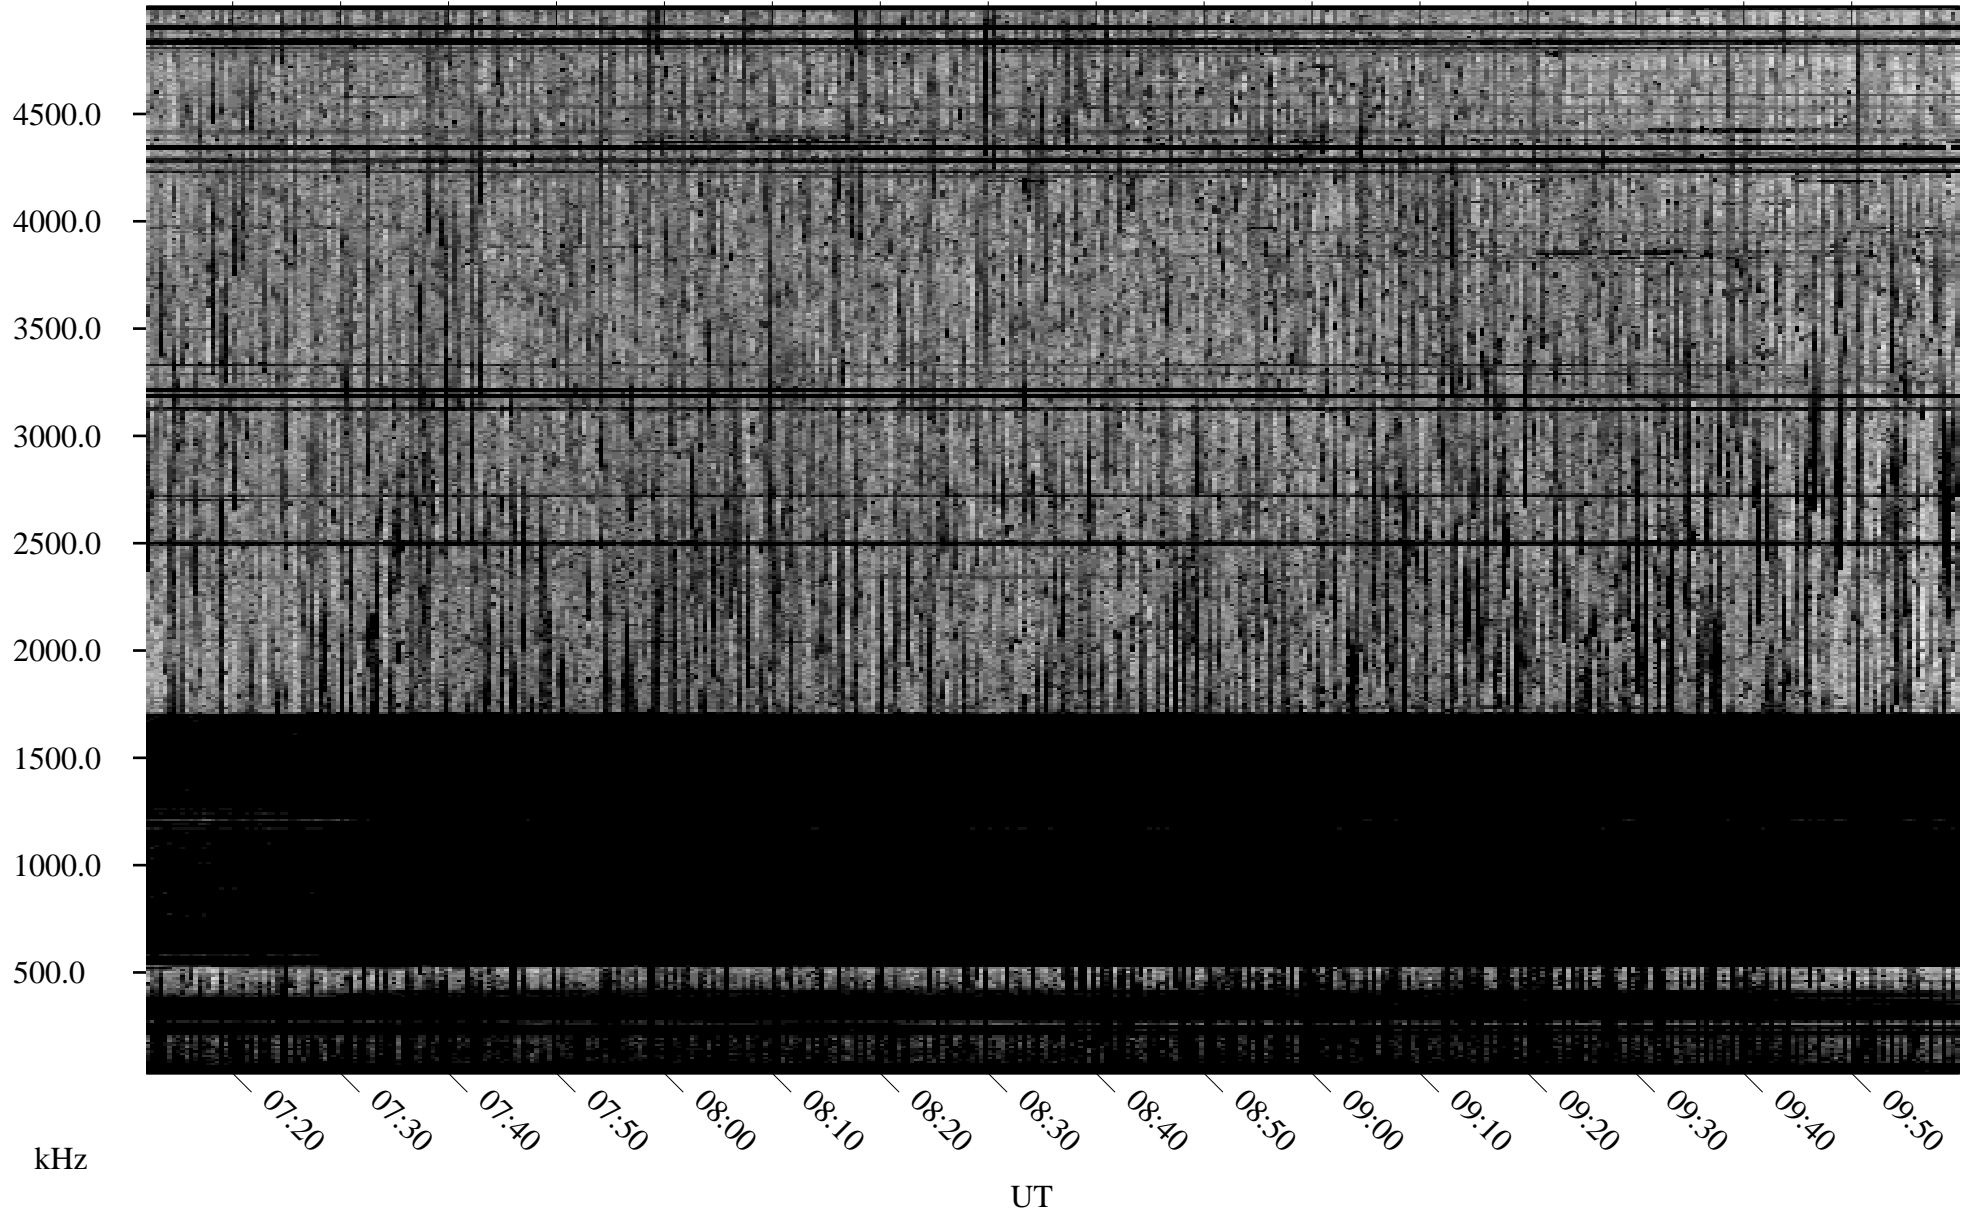

08/13/2010 Churchill, Manitoba

Linear Scale Black = 161 White = 15

ch102251.r00SUm max_12

Page 1

08/13/2010 Churchill, Manitoba

Linear Scale Black = 161 White = 15

ch102251.r00SUm max_12

Page 2

08/14/2010 Churchill, Manitoba

Linear Scale Black = 161 White = 15

ch102251.r00SUm max_12

Page 3

08/14/2010 Churchill, Manitoba

Linear Scale Black = 161 White = 15

ch102251.r00SUm max_12

Page 4

08/14/2010 Churchill, Manitoba

Linear Scale Black = 161 White = 15

ch102251.r00SUm max_12

Page 5

08/14/2010 Churchill, Manitoba

Linear Scale Black = 161 White = 15

ch102251.r00SUm max_12

Page 6

08/14/2010 Churchill, Manitoba

Linear Scale Black = 161 White = 15

ch102251.r00SUm max_12

Page 7

08/14/2010 Churchill, Manitoba

Linear Scale Black = 161 White = 15

ch102251.r00SUm max_12

Page 8