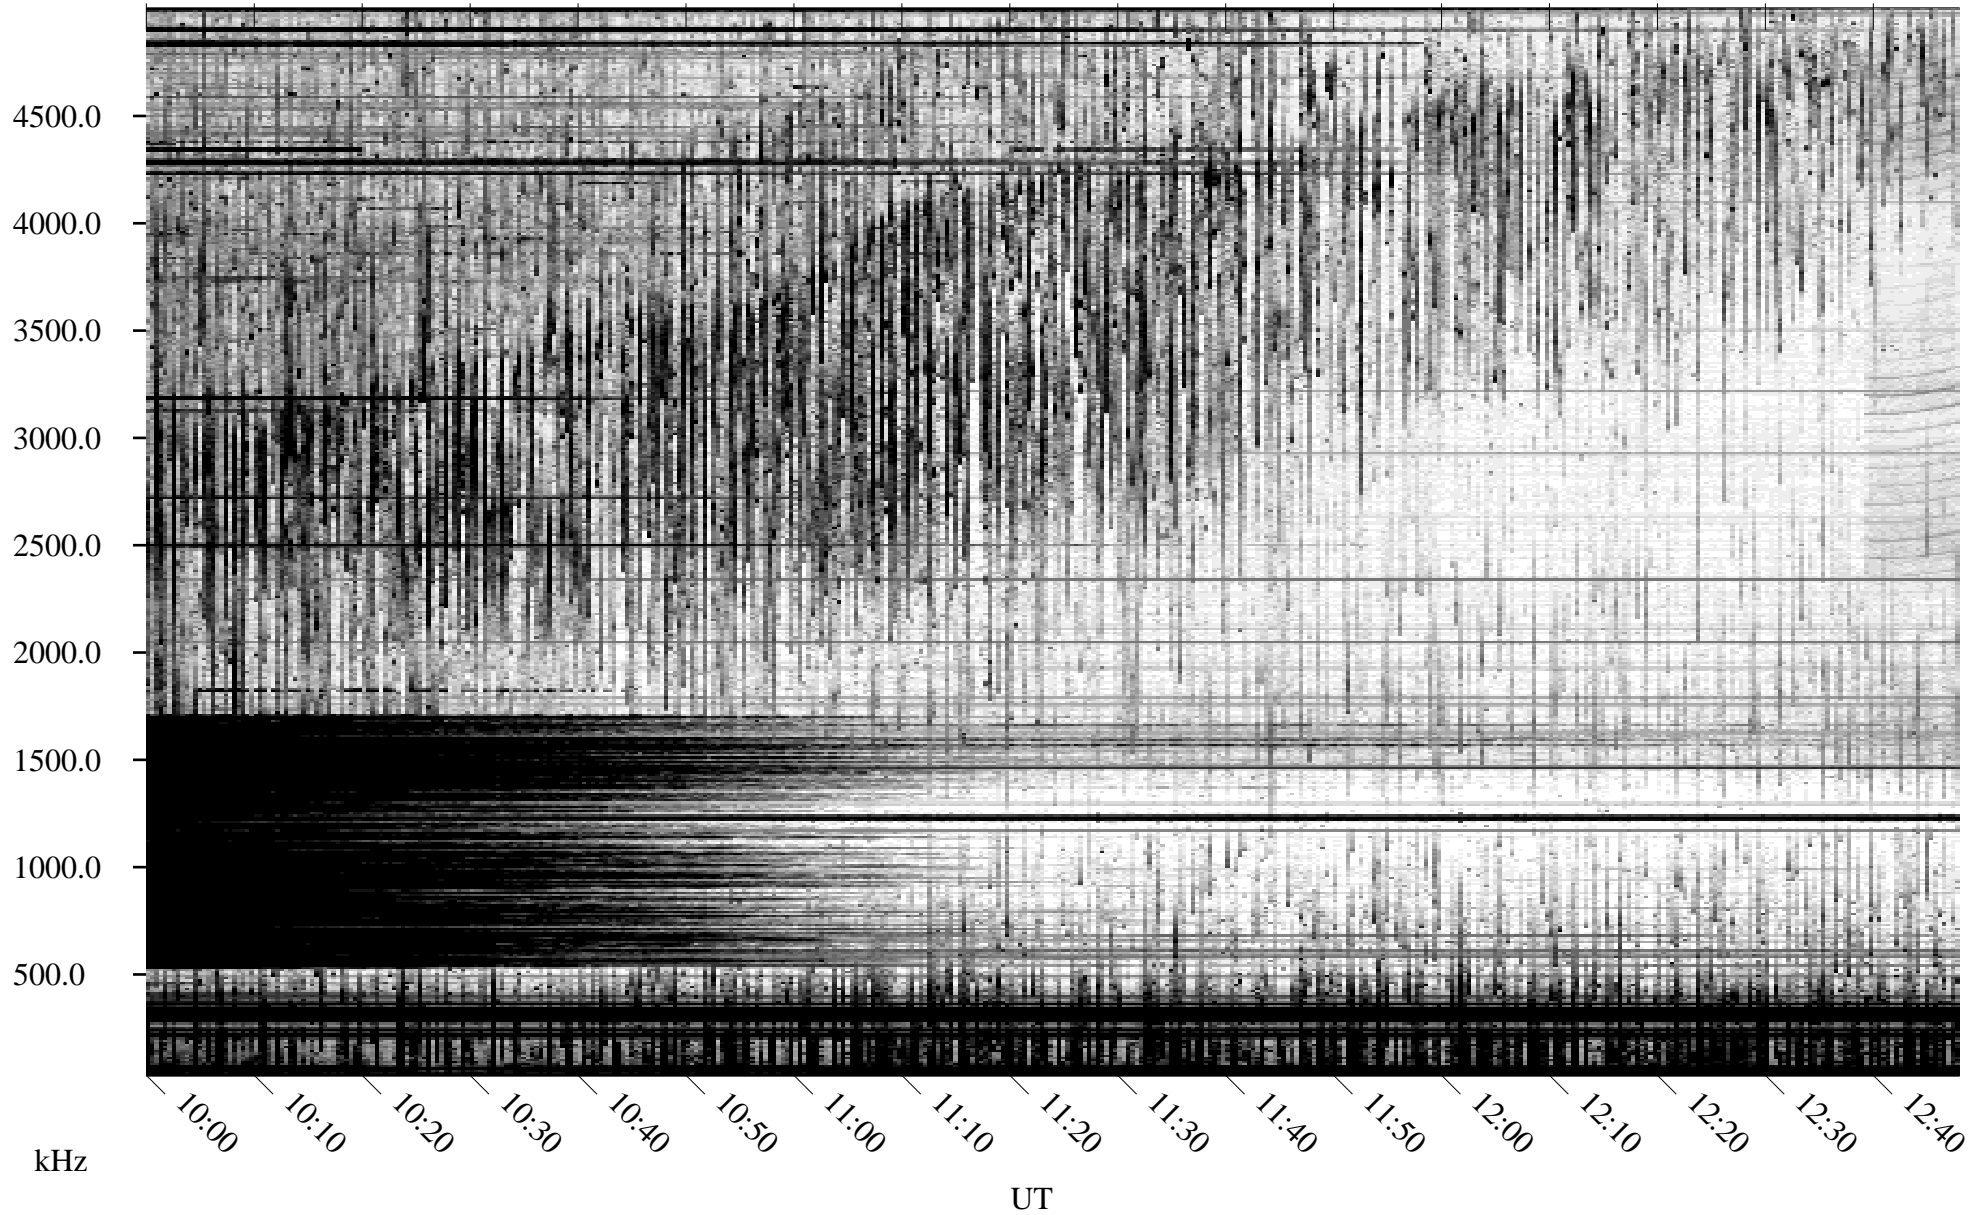

08/13/2010 Churchill, Manitoba

Linear Scale Black = 161 White = 15

ch102251.r00SUm max_12

Page 1

08/13/2010 Churchill, Manitoba

Linear Scale Black = 161 White = 15

ch102251.r00SUm max_12

Page 2

08/14/2010 Churchill, Manitoba

Linear Scale Black = 161 White = 15

ch102251.r00SUm max_12

Page 3

08/14/2010 Churchill, Manitoba

Linear Scale Black = 161 White = 15

ch102251.r00SUm max_12

Page 4

08/14/2010 Churchill, Manitoba

Linear Scale Black = 161 White = 15

ch102251.r00SUm max_12

Page 5

08/14/2010 Churchill, Manitoba

Linear Scale Black = 161 White = 15

ch102251.r00SUm max_12

Page 6

08/14/2010 Churchill, Manitoba

Linear Scale Black = 161 White = 15

ch102251.r00SUm max_12

Page 7

08/14/2010 Churchill, Manitoba

Linear Scale Black = 161 White = 15

ch102251.r00SUm max_12

Page 8