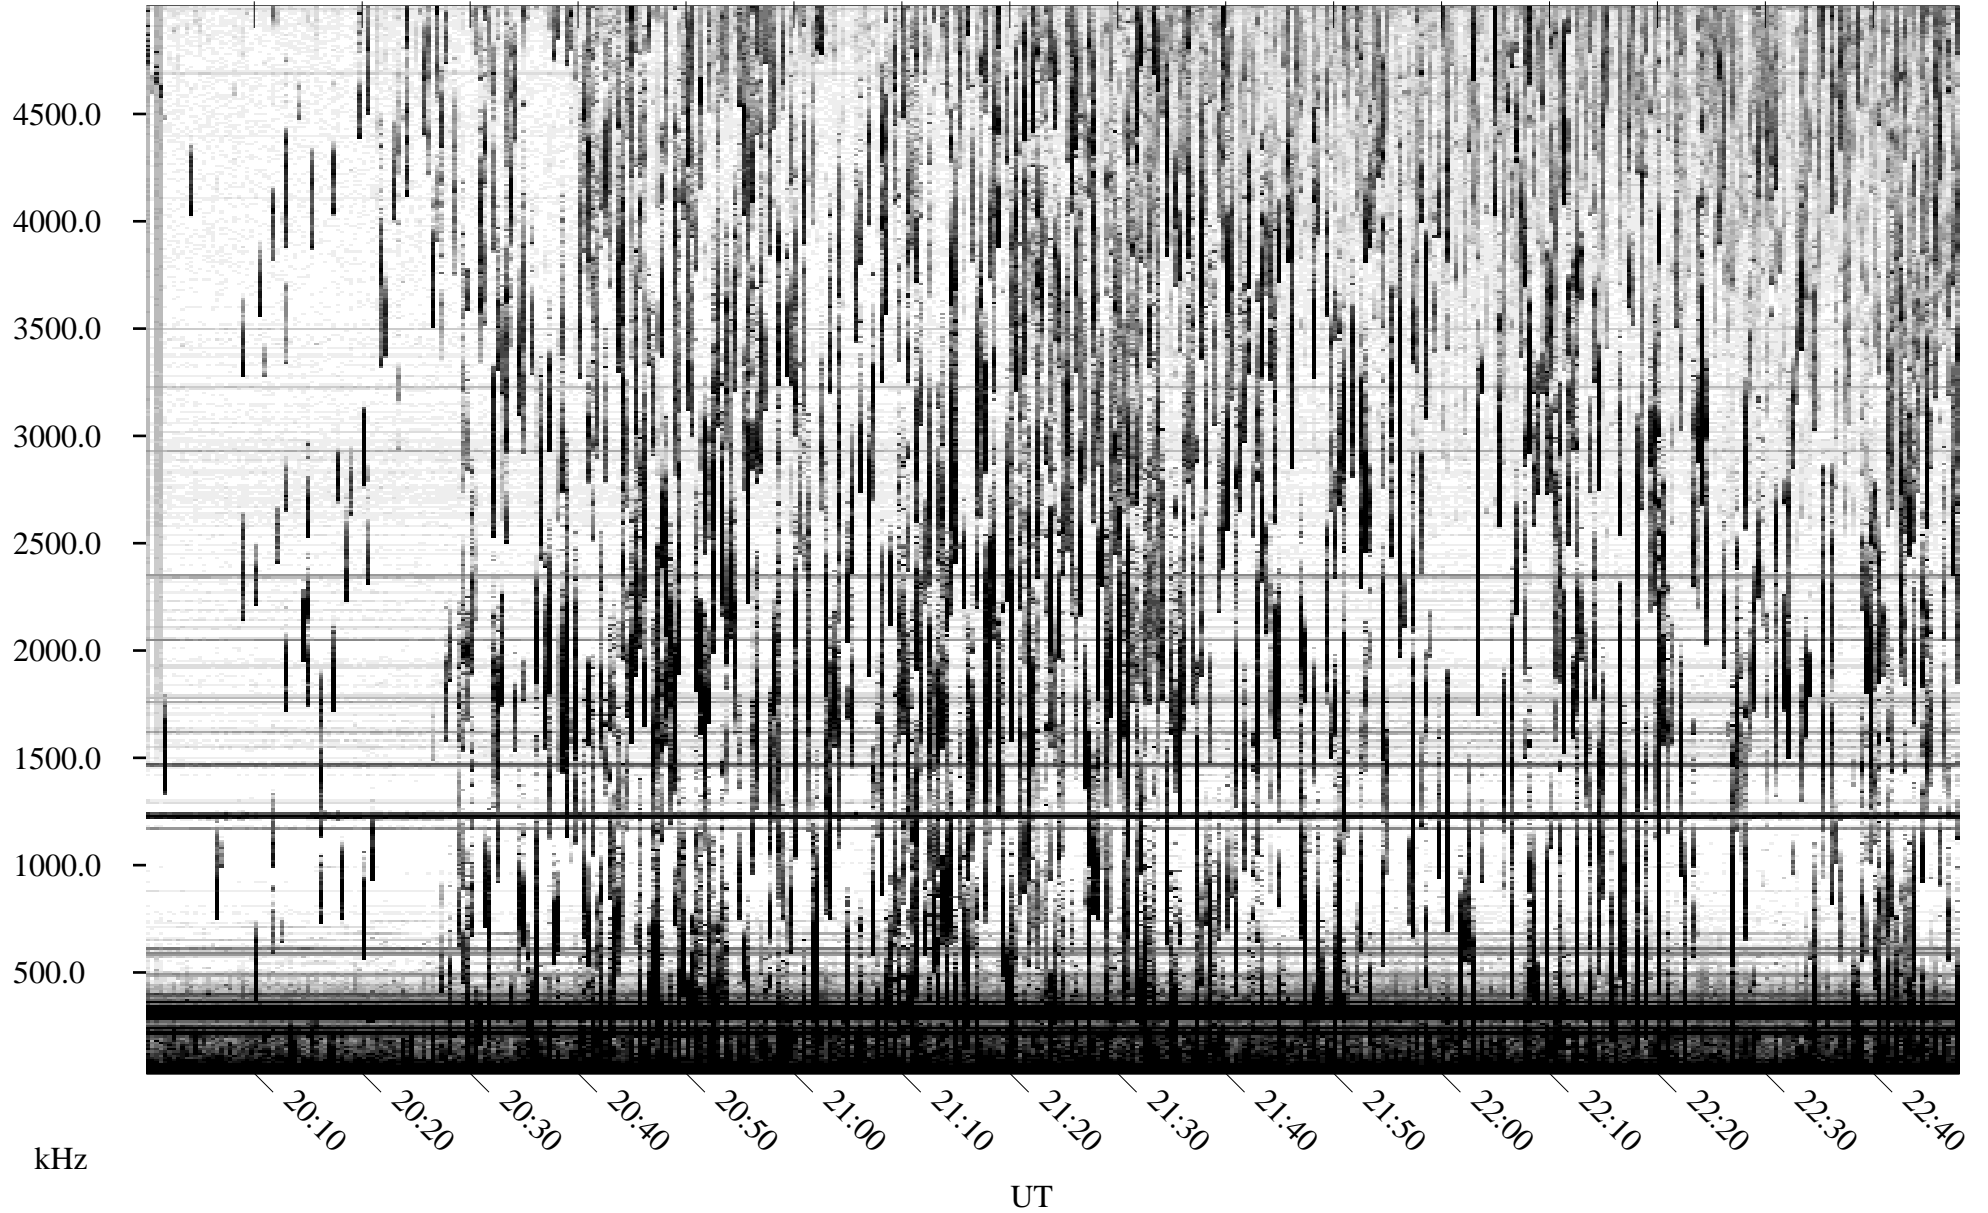

08/13/2010 Churchill, Manitoba

Linear Scale Black = 161 White = 15

ch102251.r00SUm max_12

Page 1

08/13/2010 Churchill, Manitoba

Linear Scale Black = 161 White = 15

ch102251.r00SUm max_12

Page 2

08/14/2010 Churchill, Manitoba

Linear Scale Black = 161 White = 15

ch102251.r00SUm max_12

Page 3

08/14/2010 Churchill, Manitoba

Linear Scale Black = 161 White = 15

ch102251.r00SUm max_12

Page 4

08/14/2010 Churchill, Manitoba

Linear Scale Black = 161 White = 15

ch102251.r00SUm max_12

Page 5

08/14/2010 Churchill, Manitoba

Linear Scale Black = 161 White = 15

ch102251.r00SUm max_12

Page 6

08/14/2010 Churchill, Manitoba

Linear Scale Black = 161 White = 15

ch102251.r00SUm max_12

Page 7

08/14/2010 Churchill, Manitoba

Linear Scale Black = 161 White = 15

ch102251.r00SUm max_12

Page 8