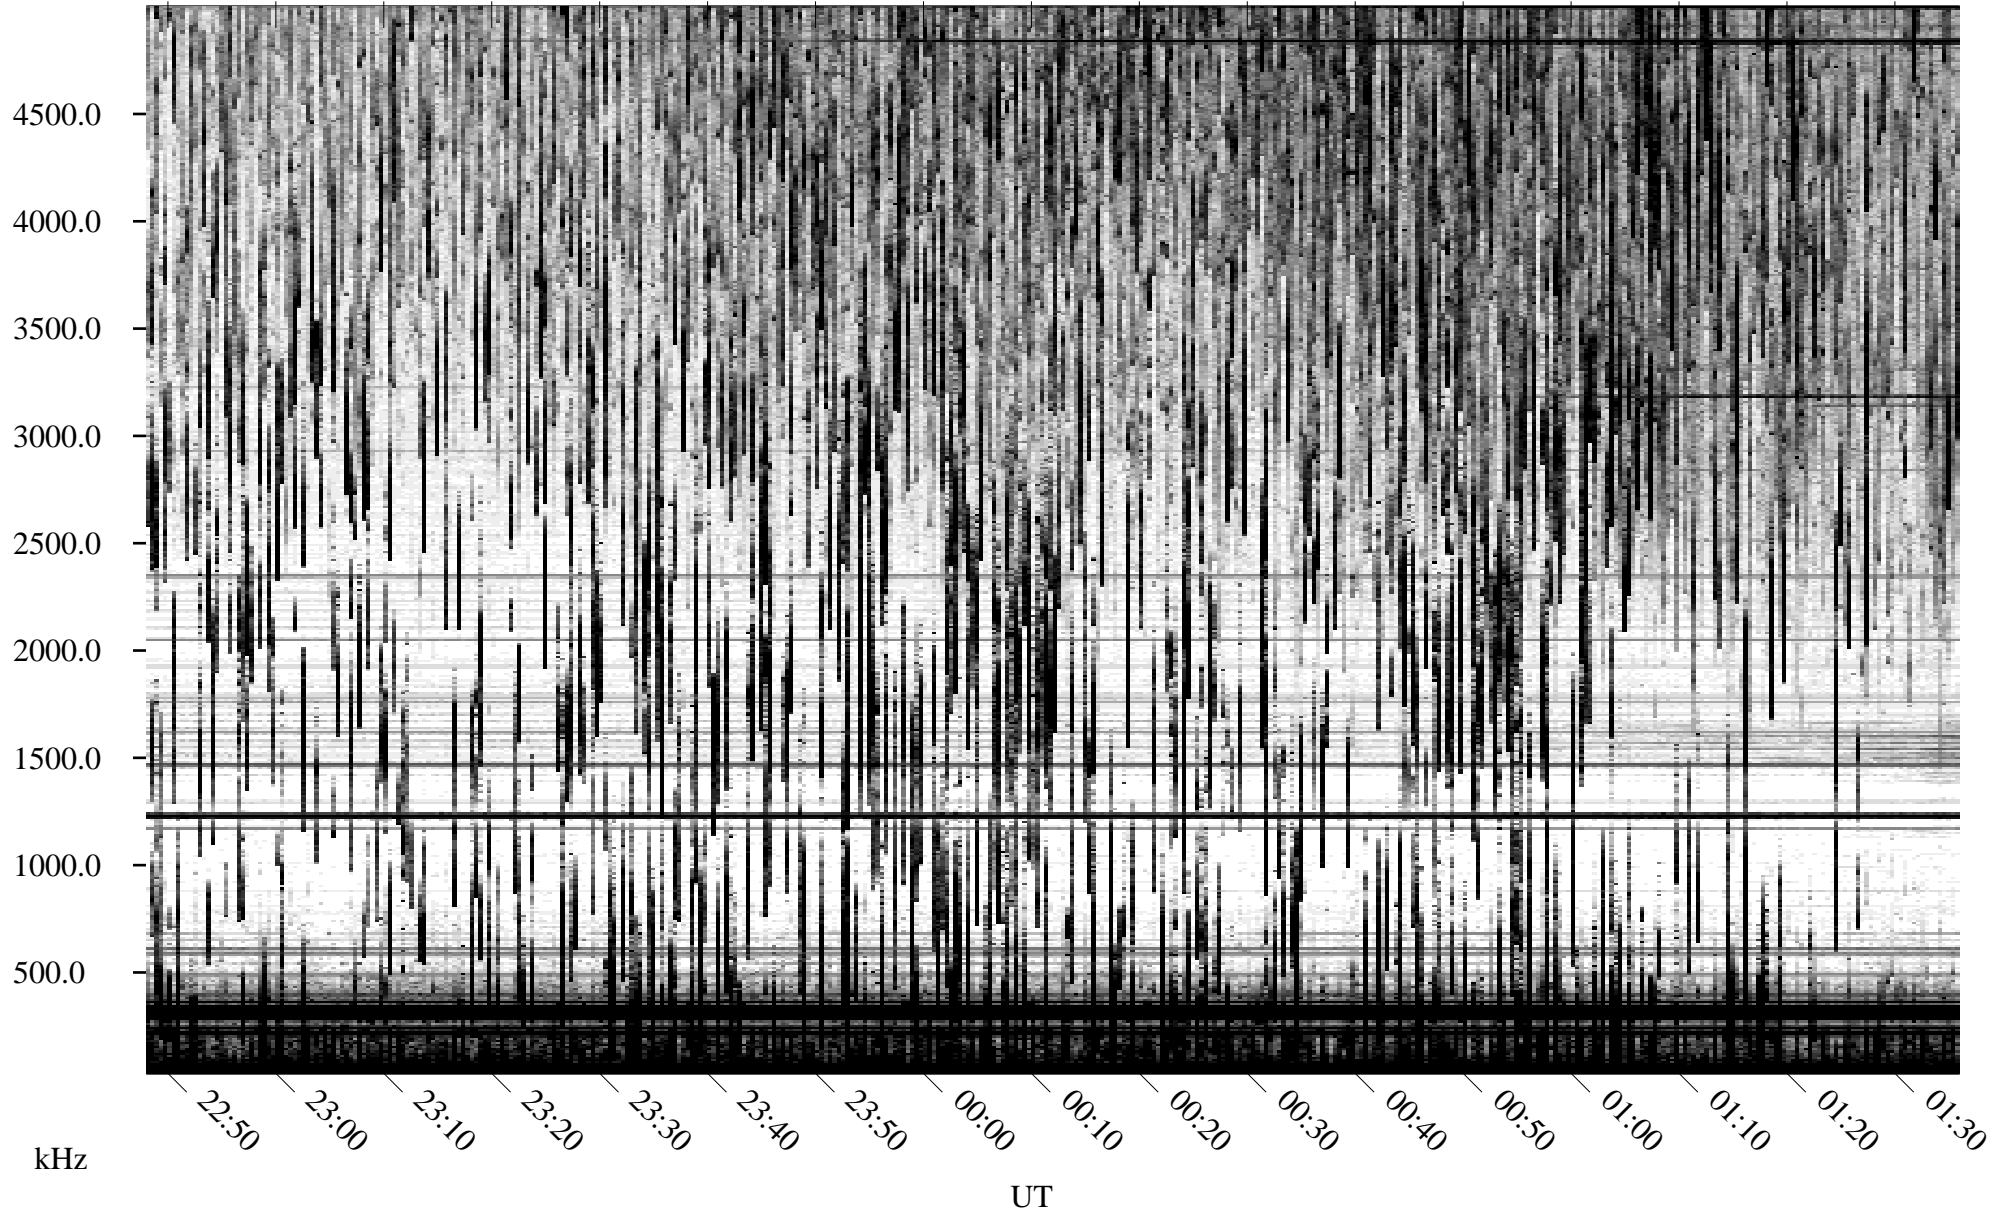

08/13/2010 Churchill, Manitoba

Linear Scale Black = 161 White = 15

ch102251.r00SUm max_12

Page 1

08/13/2010 Churchill, Manitoba

Linear Scale Black = 161 White = 15

ch102251.r00SUm max_12

Page 2

08/14/2010 Churchill, Manitoba

Linear Scale Black = 161 White = 15

ch102251.r00SUm max_12

Page 3

08/14/2010 Churchill, Manitoba

Linear Scale Black = 161 White = 15

ch102251.r00SUm max_12

Page 4

08/14/2010 Churchill, Manitoba

Linear Scale Black = 161 White = 15

ch102251.r00SUm max_12

Page 5

08/14/2010 Churchill, Manitoba

Linear Scale Black = 161 White = 15

ch102251.r00SUm max_12

Page 6

08/14/2010 Churchill, Manitoba

Linear Scale Black = 161 White = 15

ch102251.r00SUm max_12

Page 7

08/14/2010 Churchill, Manitoba

Linear Scale Black = 161 White = 15

ch102251.r00SUm max_12

Page 8