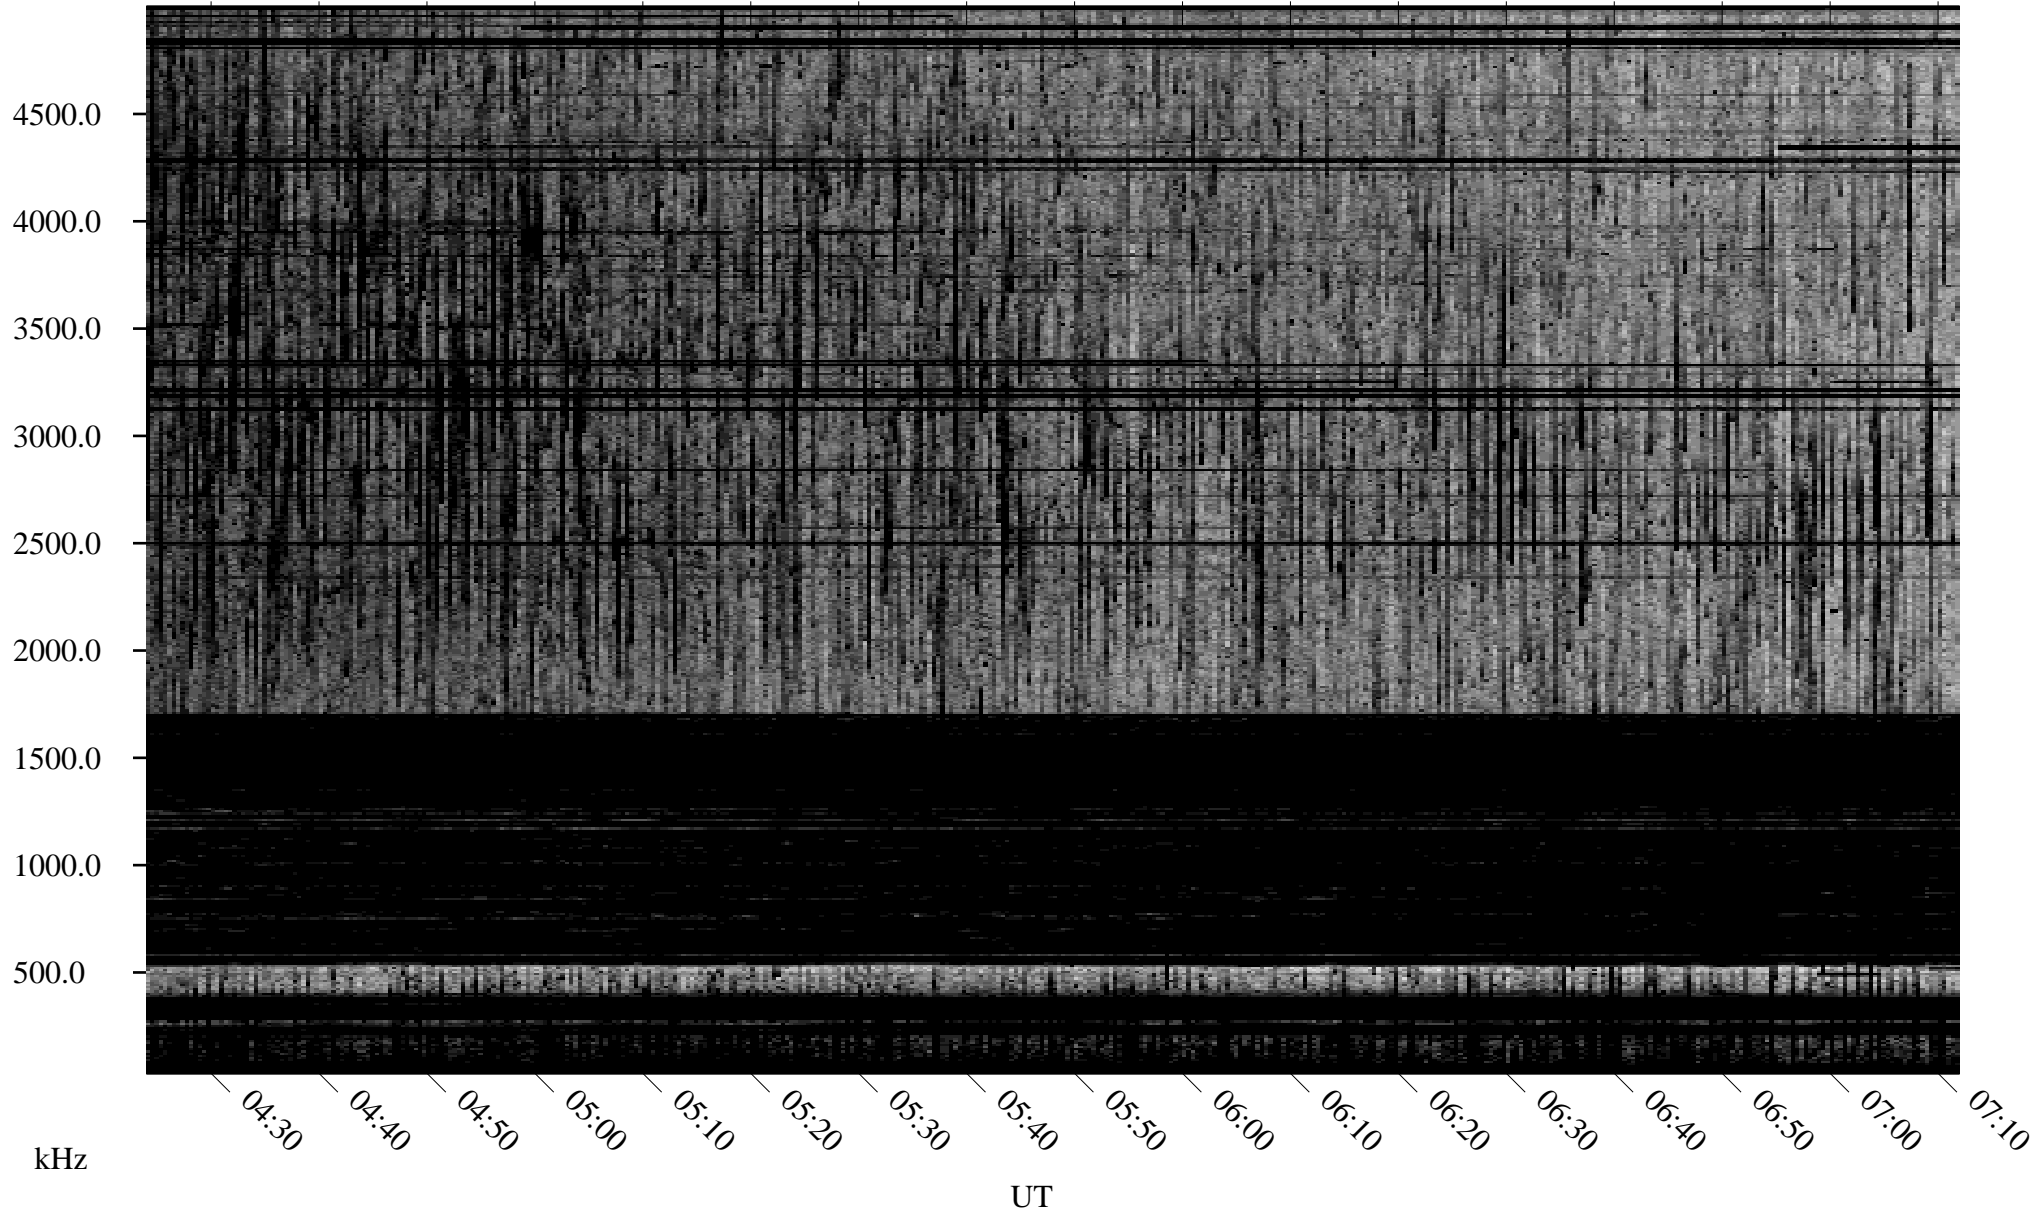

08/13/2010 Churchill, Manitoba

Linear Scale Black = 161 White = 15

ch102251.r00SUm max_12

Page 1

08/13/2010 Churchill, Manitoba

Linear Scale Black = 161 White = 15

ch102251.r00SUm max_12

Page 2

08/14/2010 Churchill, Manitoba

Linear Scale Black = 161 White = 15

ch102251.r00SUm max_12

Page 3

08/14/2010 Churchill, Manitoba

Linear Scale Black = 161 White = 15

ch102251.r00SUm max_12

Page 4

08/14/2010 Churchill, Manitoba

Linear Scale Black = 161 White = 15

ch102251.r00SUm max_12

Page 5

08/14/2010 Churchill, Manitoba

Linear Scale Black = 161 White = 15

ch102251.r00SUm max_12

Page 6

08/14/2010 Churchill, Manitoba

Linear Scale Black = 161 White = 15

ch102251.r00SUm max_12

Page 7

08/14/2010 Churchill, Manitoba

Linear Scale Black = 161 White = 15

ch102251.r00SUm max_12

Page 8