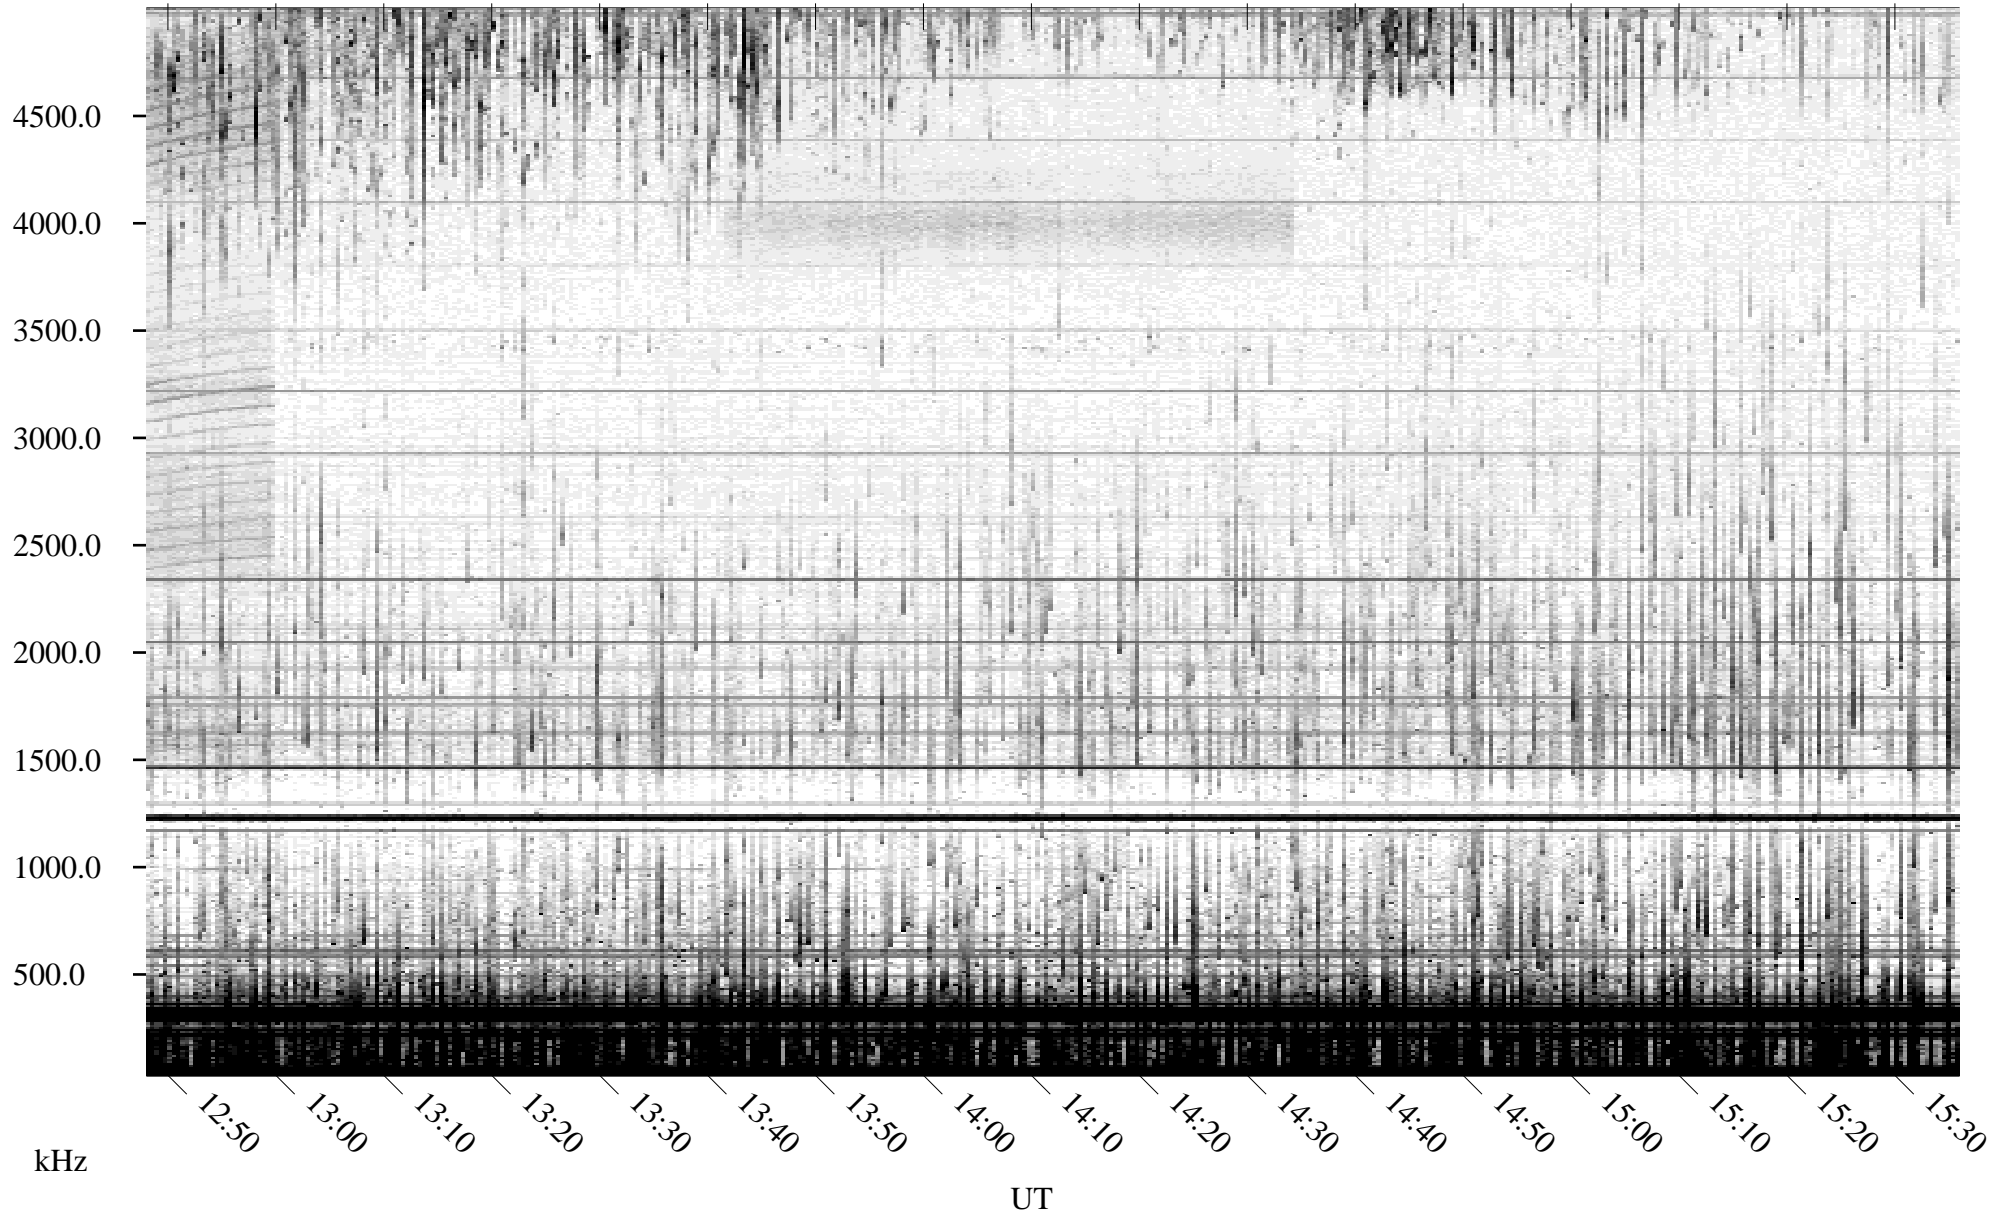

08/13/2010 Churchill, Manitoba

Linear Scale Black = 161 White = 15

ch102251.r00SUm max_12

Page 1

08/13/2010 Churchill, Manitoba

Linear Scale Black = 161 White = 15

ch102251.r00SUm max_12

Page 2

08/14/2010 Churchill, Manitoba

Linear Scale Black = 161 White = 15

ch102251.r00SUm max_12

Page 3

08/14/2010 Churchill, Manitoba

Linear Scale Black = 161 White = 15

ch102251.r00SUm max_12

Page 4

08/14/2010 Churchill, Manitoba

Linear Scale Black = 161 White = 15

ch102251.r00SUm max_12

Page 5

08/14/2010 Churchill, Manitoba

Linear Scale Black = 161 White = 15

ch102251.r00SUm max_12

Page 6

08/14/2010 Churchill, Manitoba

Linear Scale Black = 161 White = 15

ch102251.r00SUm max_12

Page 7

08/14/2010 Churchill, Manitoba

Linear Scale Black = 161 White = 15

ch102251.r00SUm max_12

Page 8