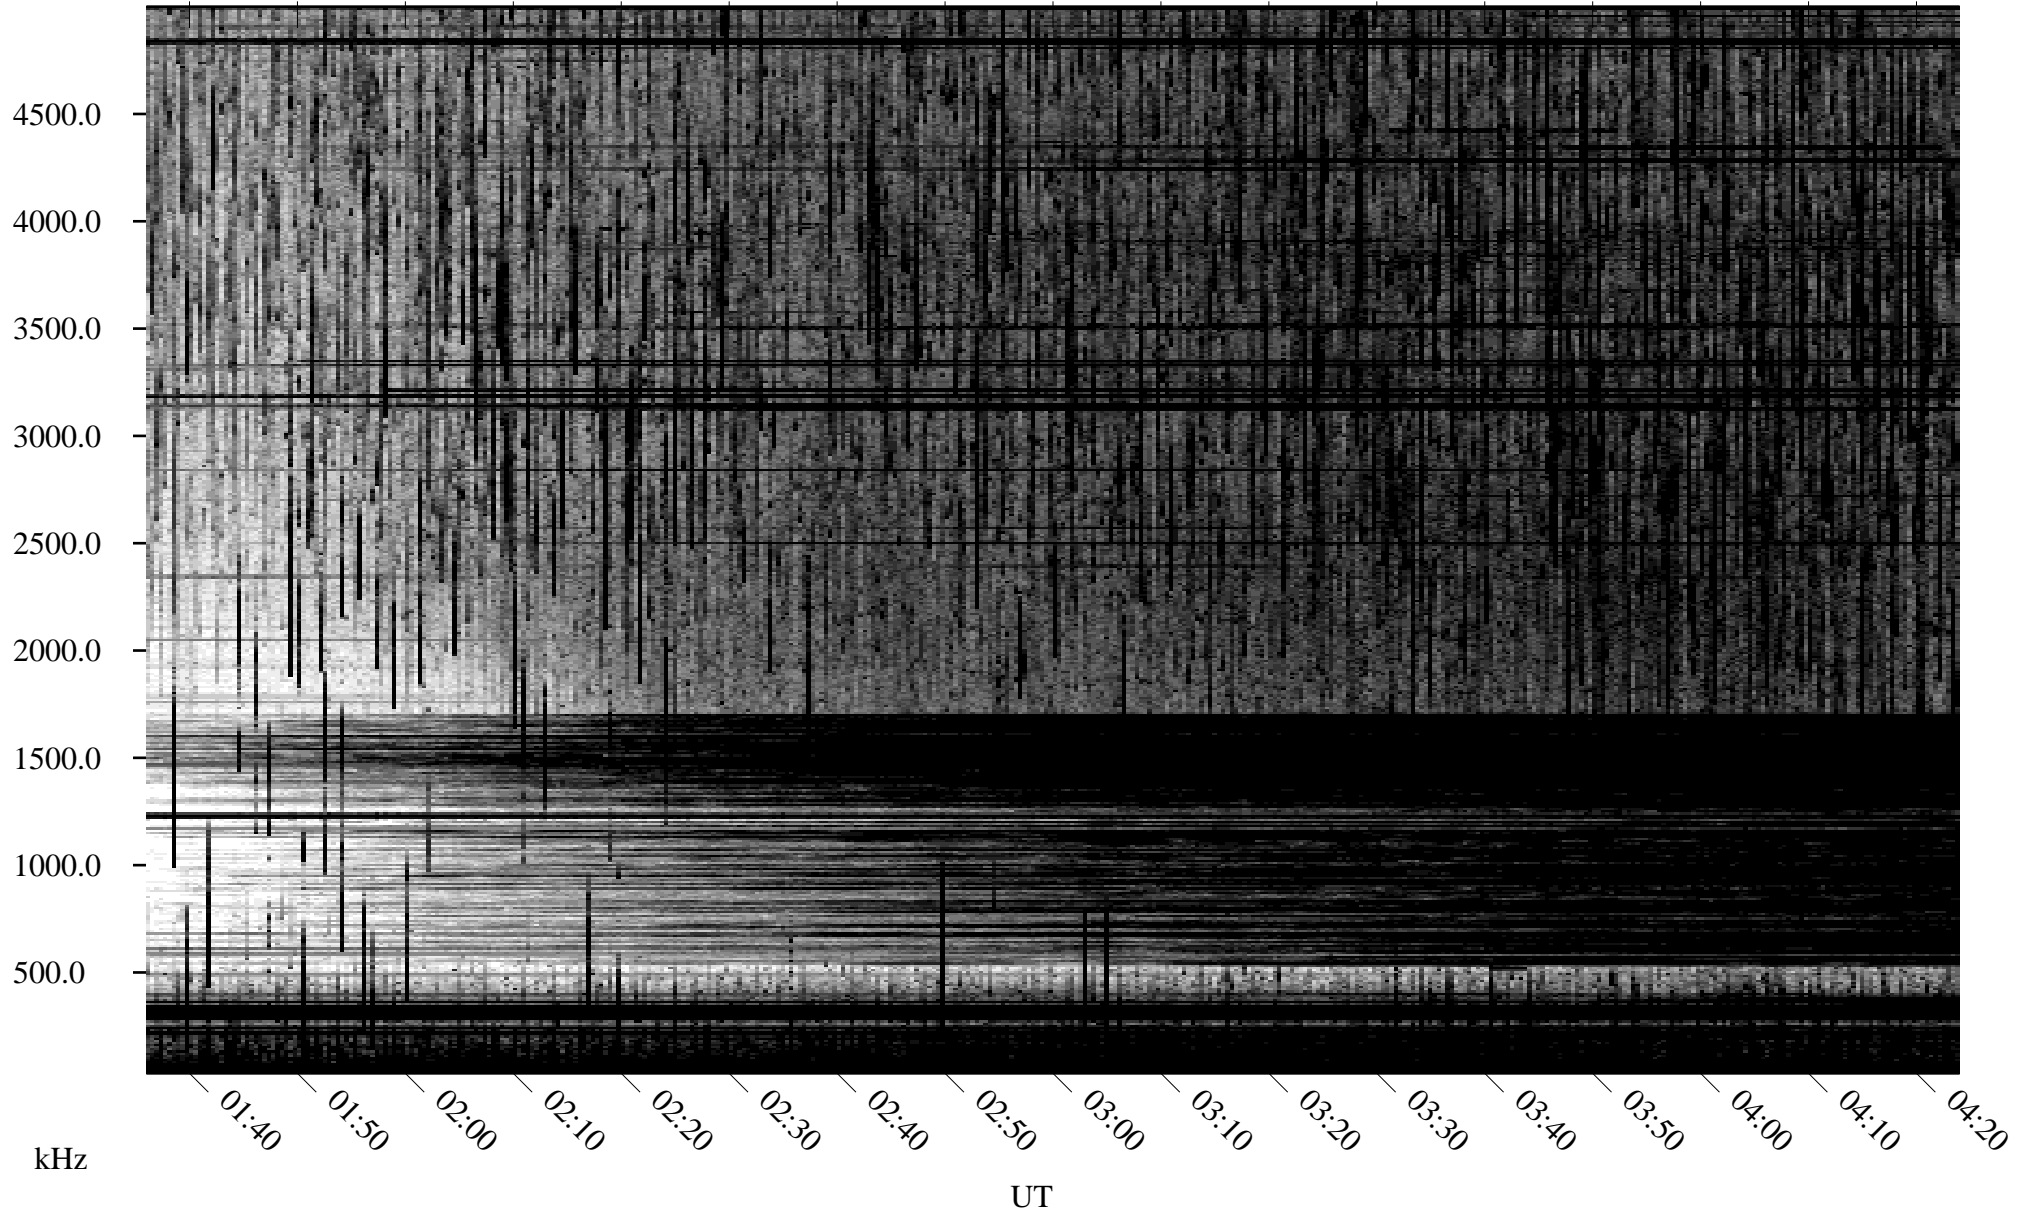

08/13/2010 Churchill, Manitoba

Linear Scale Black = 161 White = 15

ch102251.r00SUm max_12

Page 1

08/13/2010 Churchill, Manitoba

Linear Scale Black = 161 White = 15

ch102251.r00SUm max_12

Page 2

08/14/2010 Churchill, Manitoba

Linear Scale Black = 161 White = 15

ch102251.r00SUm max_12

Page 3

08/14/2010 Churchill, Manitoba

Linear Scale Black = 161 White = 15

ch102251.r00SUm max_12

Page 4

08/14/2010 Churchill, Manitoba

Linear Scale Black = 161 White = 15

ch102251.r00SUm max_12

Page 5

08/14/2010 Churchill, Manitoba

Linear Scale Black = 161 White = 15

ch102251.r00SUm max_12

Page 6

08/14/2010 Churchill, Manitoba

Linear Scale Black = 161 White = 15

ch102251.r00SUm max_12

Page 7

08/14/2010 Churchill, Manitoba

Linear Scale Black = 161 White = 15

ch102251.r00SUm max_12

Page 8