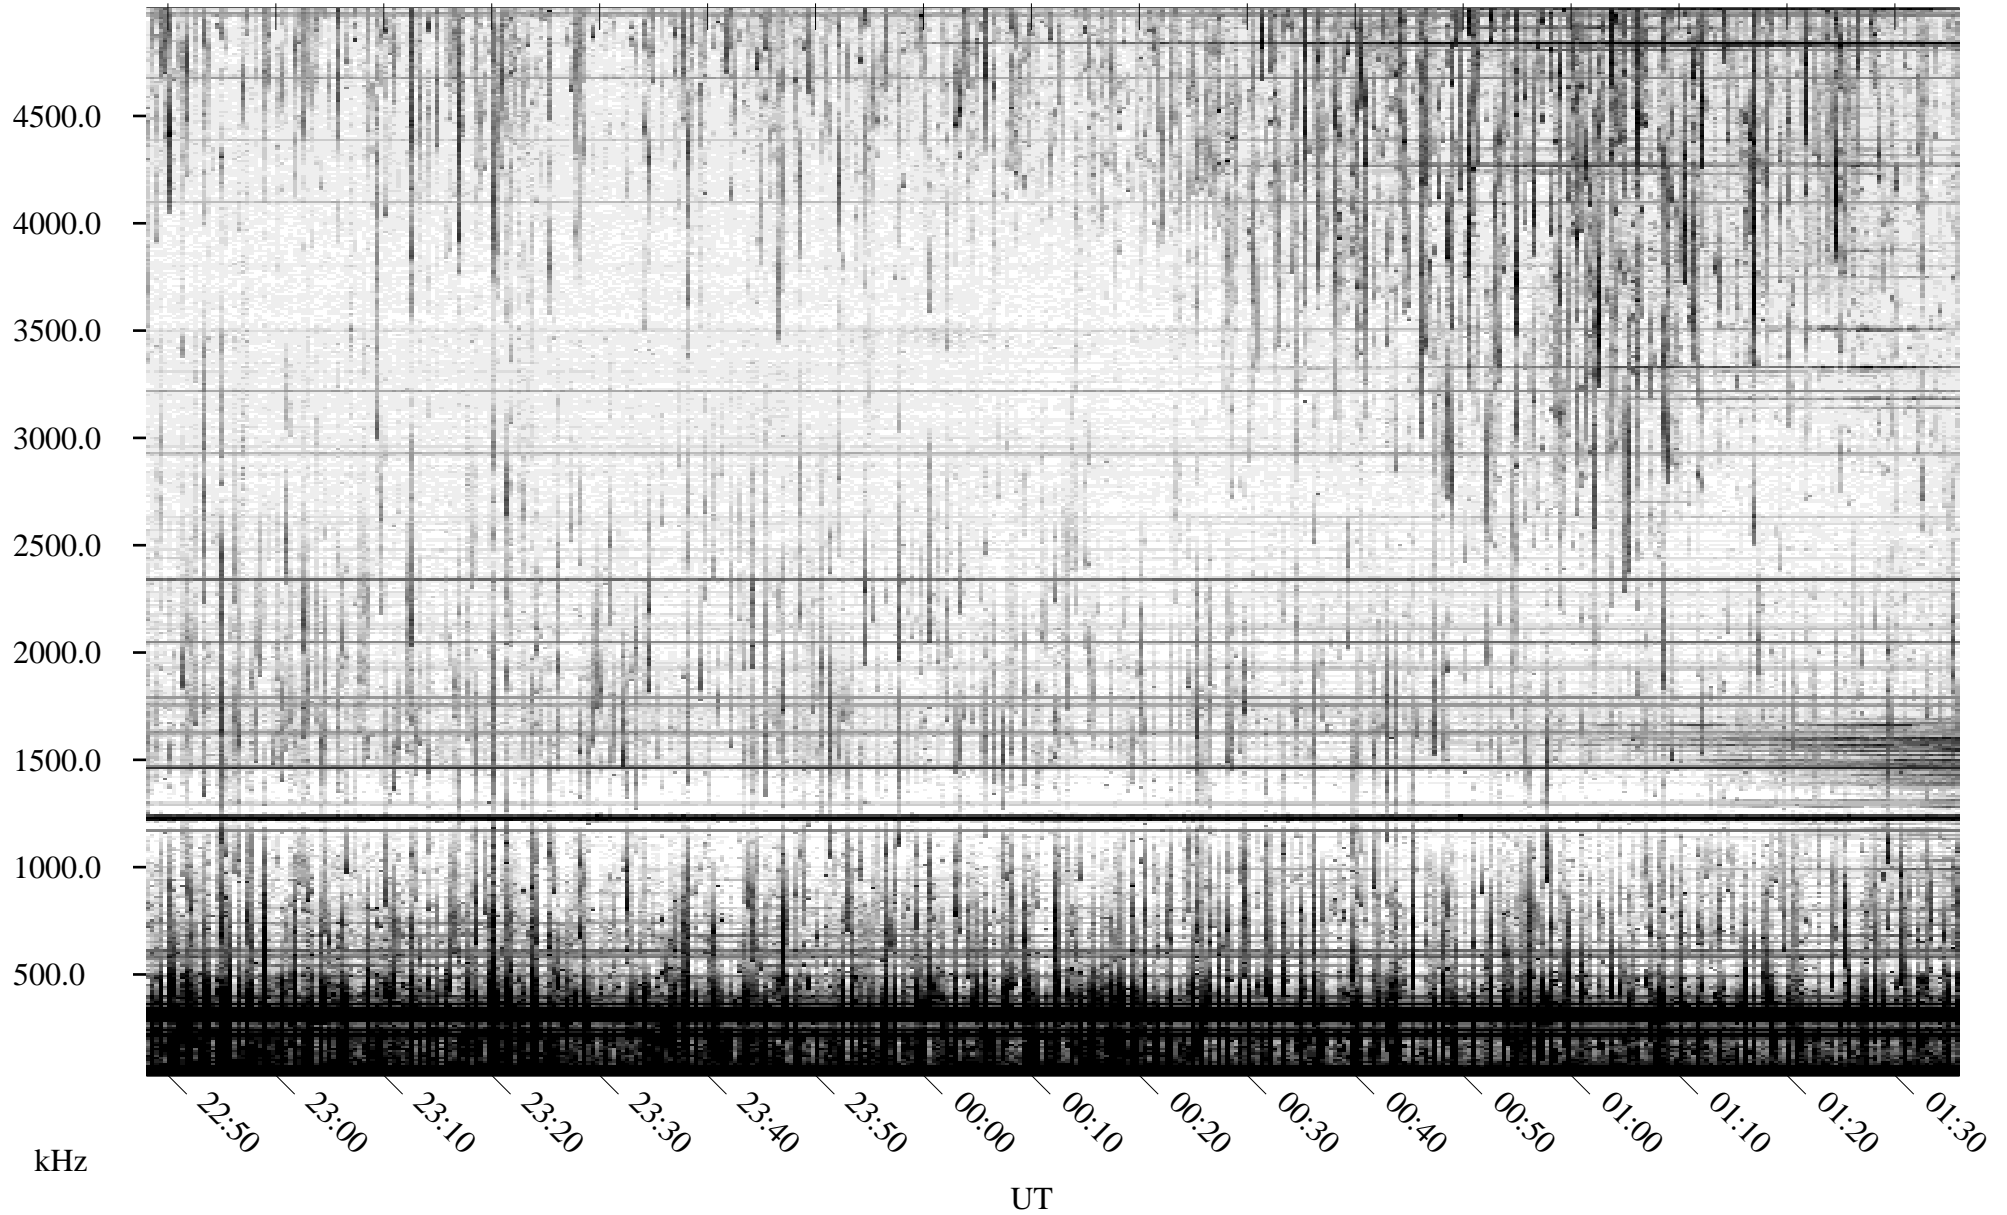

08/14/2010 Churchill, Manitoba

Linear Scale Black = 161 White = 15

ch10226l.r00SUm max_12

Page 1

08/14/2010 Churchill, Manitoba

Linear Scale Black = 161 White = 15

ch10226l.r00SUm max_12

Page 2

08/15/2010 Churchill, Manitoba

Linear Scale Black = 161 White = 15

ch10226l.r00SUm max_12

Page 3

08/15/2010 Churchill, Manitoba

Linear Scale Black = 161 White = 15

ch10226l.r00SUm max_12

Page 4

08/15/2010 Churchill, Manitoba

Linear Scale Black = 161 White = 15

ch10226l.r00SUm max_12

Page 5

08/15/2010 Churchill, Manitoba

Linear Scale Black = 161 White = 15

ch10226l.r00SUm max_12

Page 6

08/15/2010 Churchill, Manitoba

Linear Scale Black = 161 White = 15

ch10226l.r00SUm max_12

Page 7

08/15/2010 Churchill, Manitoba

Linear Scale Black = 161 White = 15

ch10226l.r00SUm max_12

Page 8