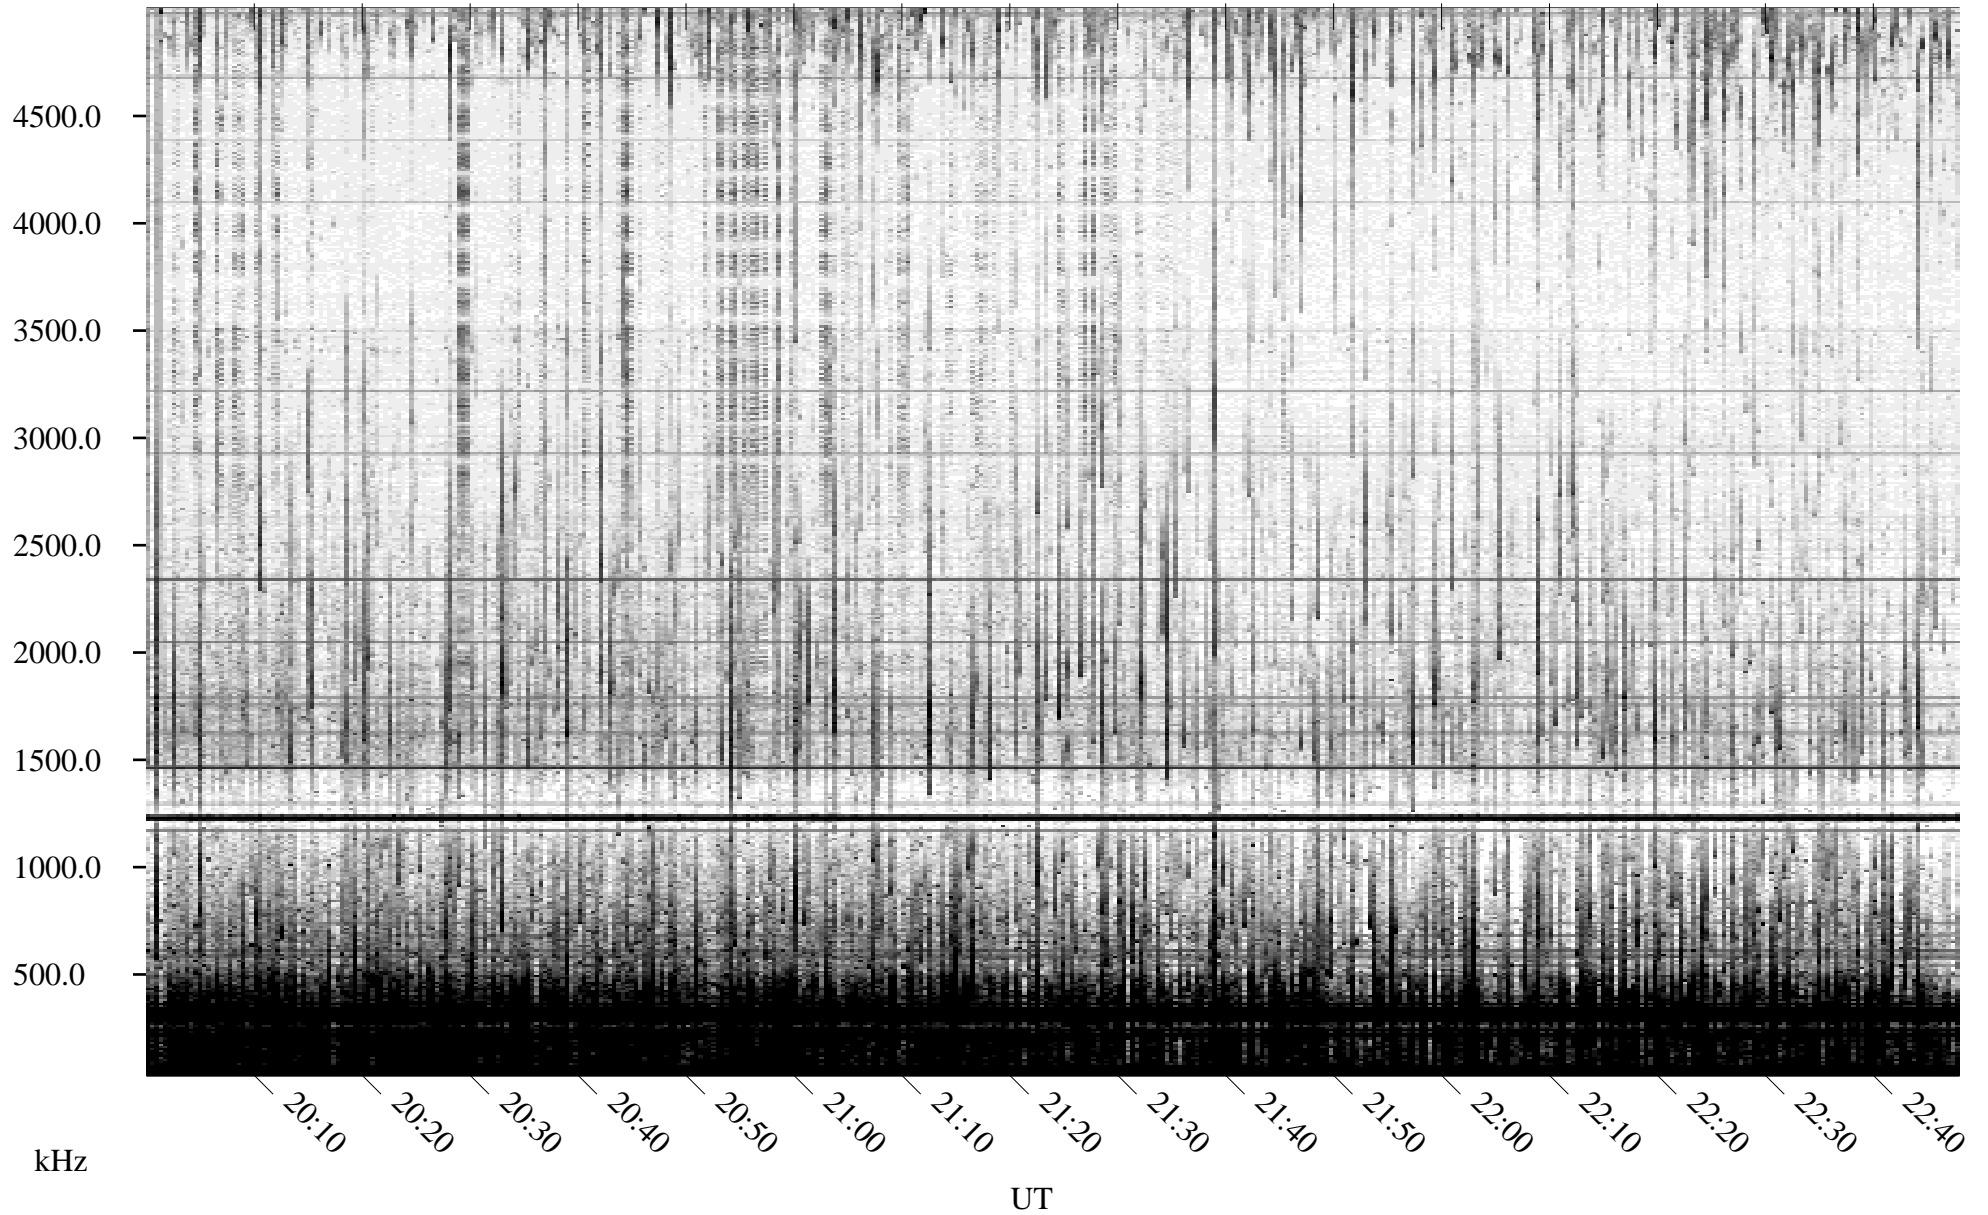

08/14/2010 Churchill, Manitoba

Linear Scale Black = 161 White = 15

ch10226l.r00SUm max_12

Page 1

08/14/2010 Churchill, Manitoba

Linear Scale Black = 161 White = 15

ch10226l.r00SUm max_12

Page 2

08/15/2010 Churchill, Manitoba

Linear Scale Black = 161 White = 15

ch10226l.r00SUm max_12

Page 3

08/15/2010 Churchill, Manitoba

Linear Scale Black = 161 White = 15

ch10226l.r00SUm max_12

Page 4

08/15/2010 Churchill, Manitoba

Linear Scale Black = 161 White = 15

ch10226l.r00SUm max_12

Page 5

08/15/2010 Churchill, Manitoba

Linear Scale Black = 161 White = 15

ch10226l.r00SUm max_12

Page 6

08/15/2010 Churchill, Manitoba

Linear Scale Black = 161 White = 15

ch10226l.r00SUm max_12

Page 7

08/15/2010 Churchill, Manitoba

Linear Scale Black = 161 White = 15

ch10226l.r00SUm max_12

Page 8