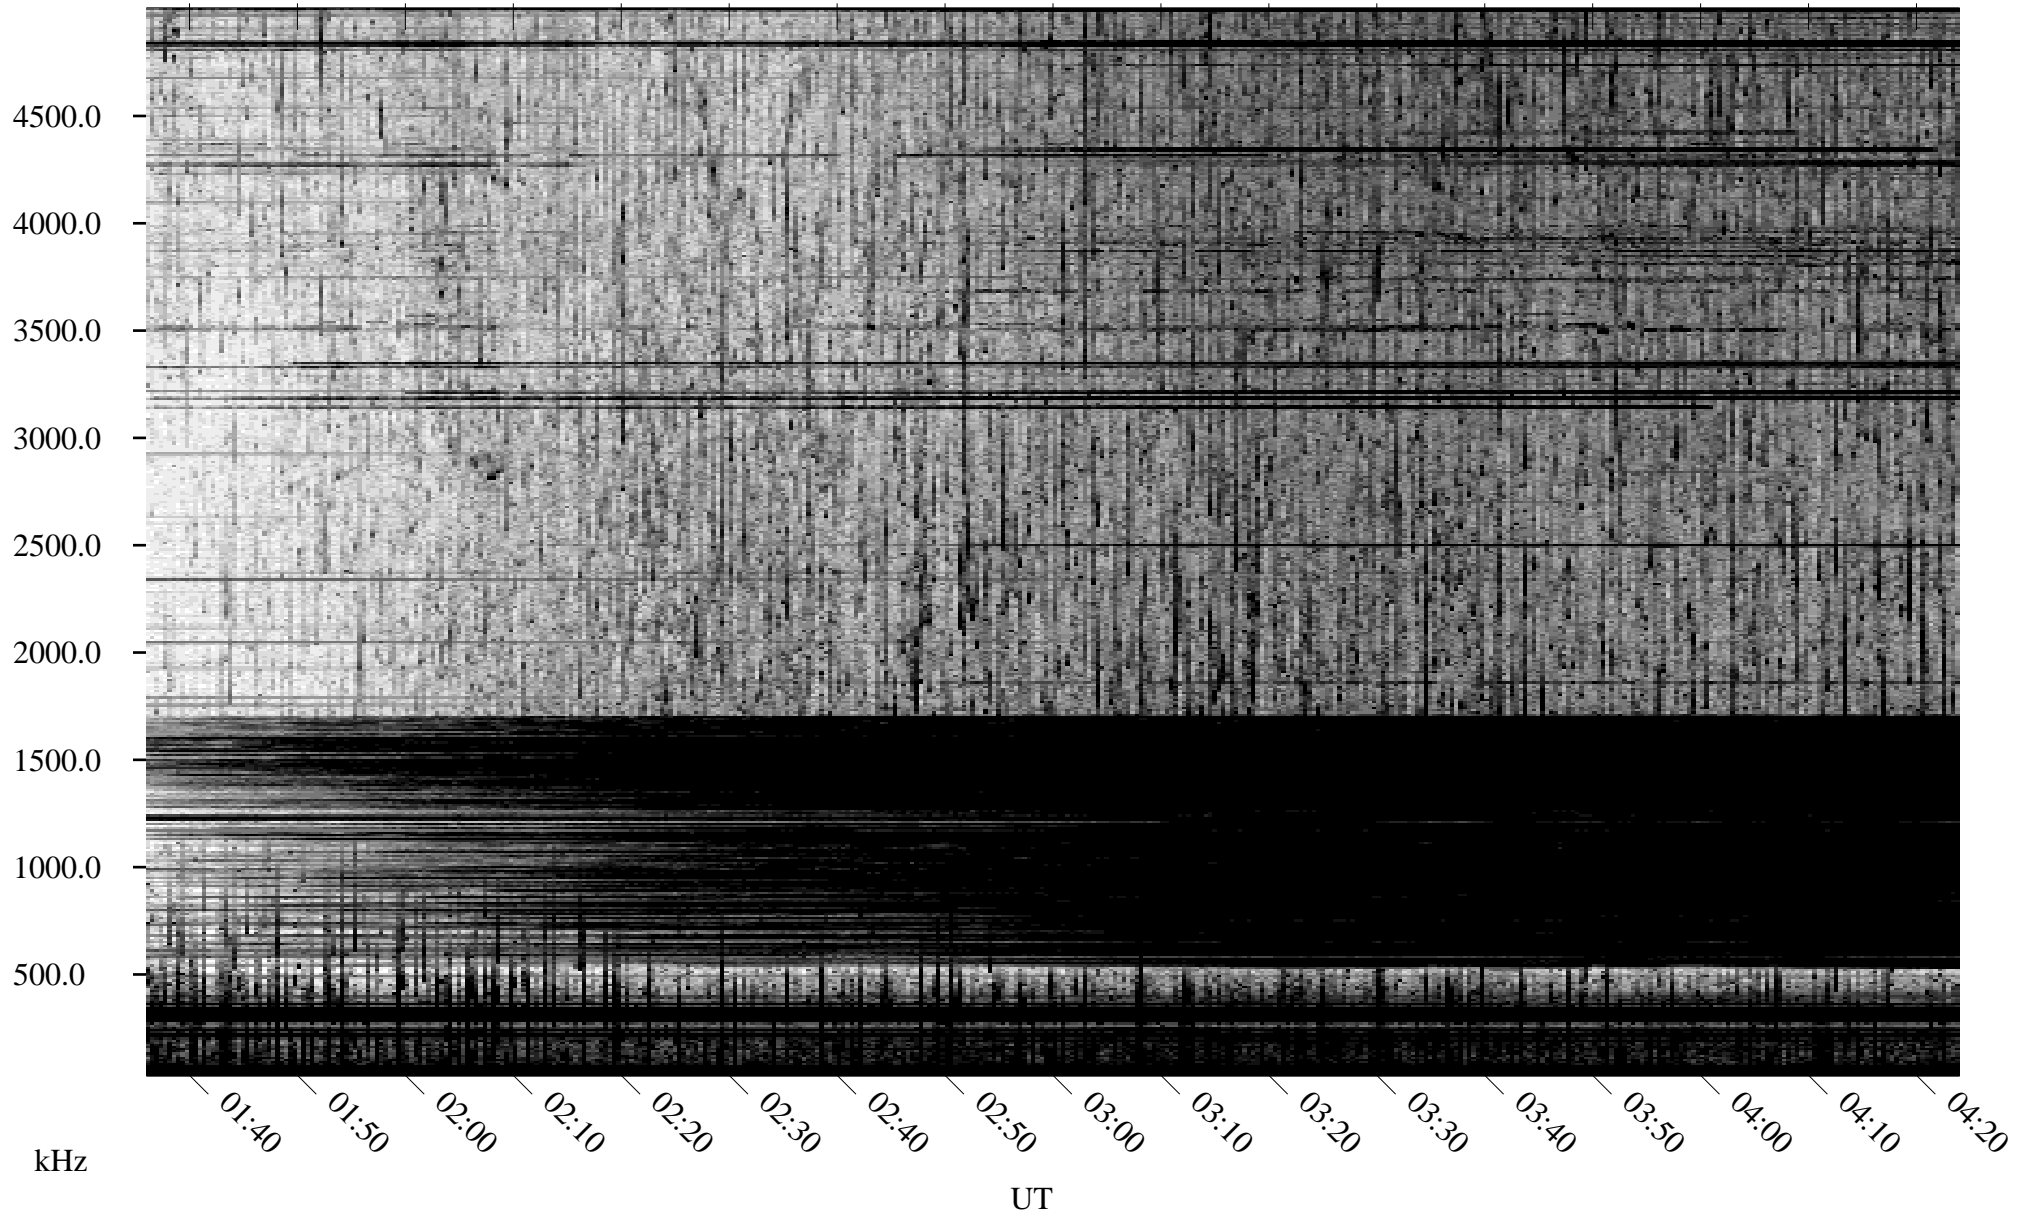

08/14/2010 Churchill, Manitoba

Linear Scale Black = 161 White = 15

ch10226l.r00SUm max_12

Page 1

08/14/2010 Churchill, Manitoba

Linear Scale Black = 161 White = 15

ch10226l.r00SUm max_12

Page 2

08/15/2010 Churchill, Manitoba

Linear Scale Black = 161 White = 15

ch10226l.r00SUm max_12

Page 3

08/15/2010 Churchill, Manitoba

Linear Scale Black = 161 White = 15

ch10226l.r00SUm max_12

Page 4

08/15/2010 Churchill, Manitoba

Linear Scale Black = 161 White = 15

ch10226l.r00SUm max_12

Page 5

08/15/2010 Churchill, Manitoba

Linear Scale Black = 161 White = 15

ch10226l.r00SUm max_12

Page 6

08/15/2010 Churchill, Manitoba

Linear Scale Black = 161 White = 15

ch10226l.r00SUm max_12

Page 7

08/15/2010 Churchill, Manitoba

Linear Scale Black = 161 White = 15

ch10226l.r00SUm max_12

Page 8