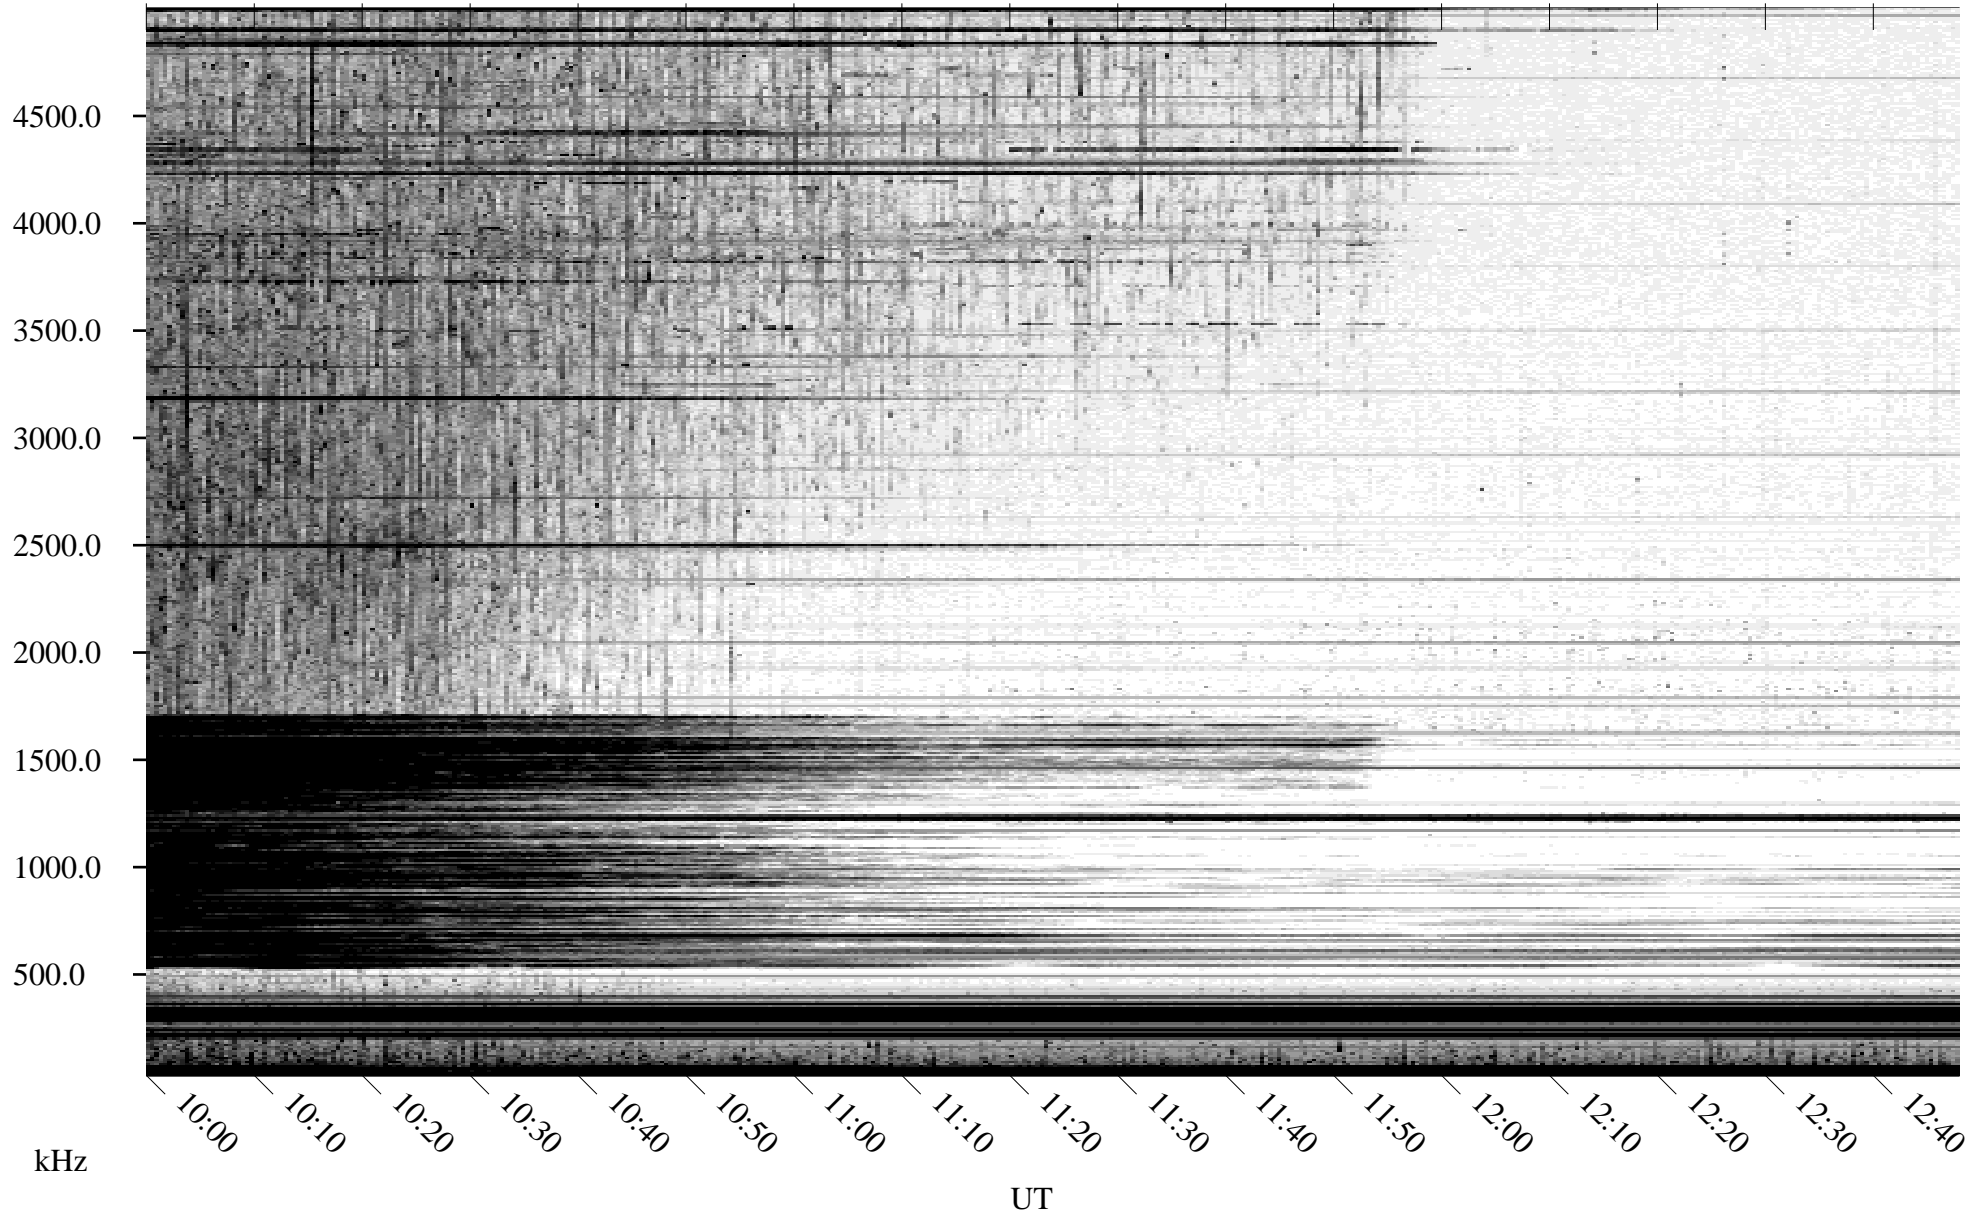

08/14/2010 Churchill, Manitoba

Linear Scale Black = 161 White = 15

ch10226l.r00SUm max_12

Page 1

08/14/2010 Churchill, Manitoba

Linear Scale Black = 161 White = 15

ch10226l.r00SUm max_12

Page 2

08/15/2010 Churchill, Manitoba

Linear Scale Black = 161 White = 15

ch10226l.r00SUm max_12

Page 3

08/15/2010 Churchill, Manitoba

Linear Scale Black = 161 White = 15

ch10226l.r00SUm max_12

Page 4

08/15/2010 Churchill, Manitoba

Linear Scale Black = 161 White = 15

ch10226l.r00SUm max_12

Page 5

08/15/2010 Churchill, Manitoba

Linear Scale Black = 161 White = 15

ch10226l.r00SUm max_12

Page 6

08/15/2010 Churchill, Manitoba

Linear Scale Black = 161 White = 15

ch10226l.r00SUm max_12

Page 7

08/15/2010 Churchill, Manitoba

Linear Scale Black = 161 White = 15

ch10226l.r00SUm max_12

Page 8