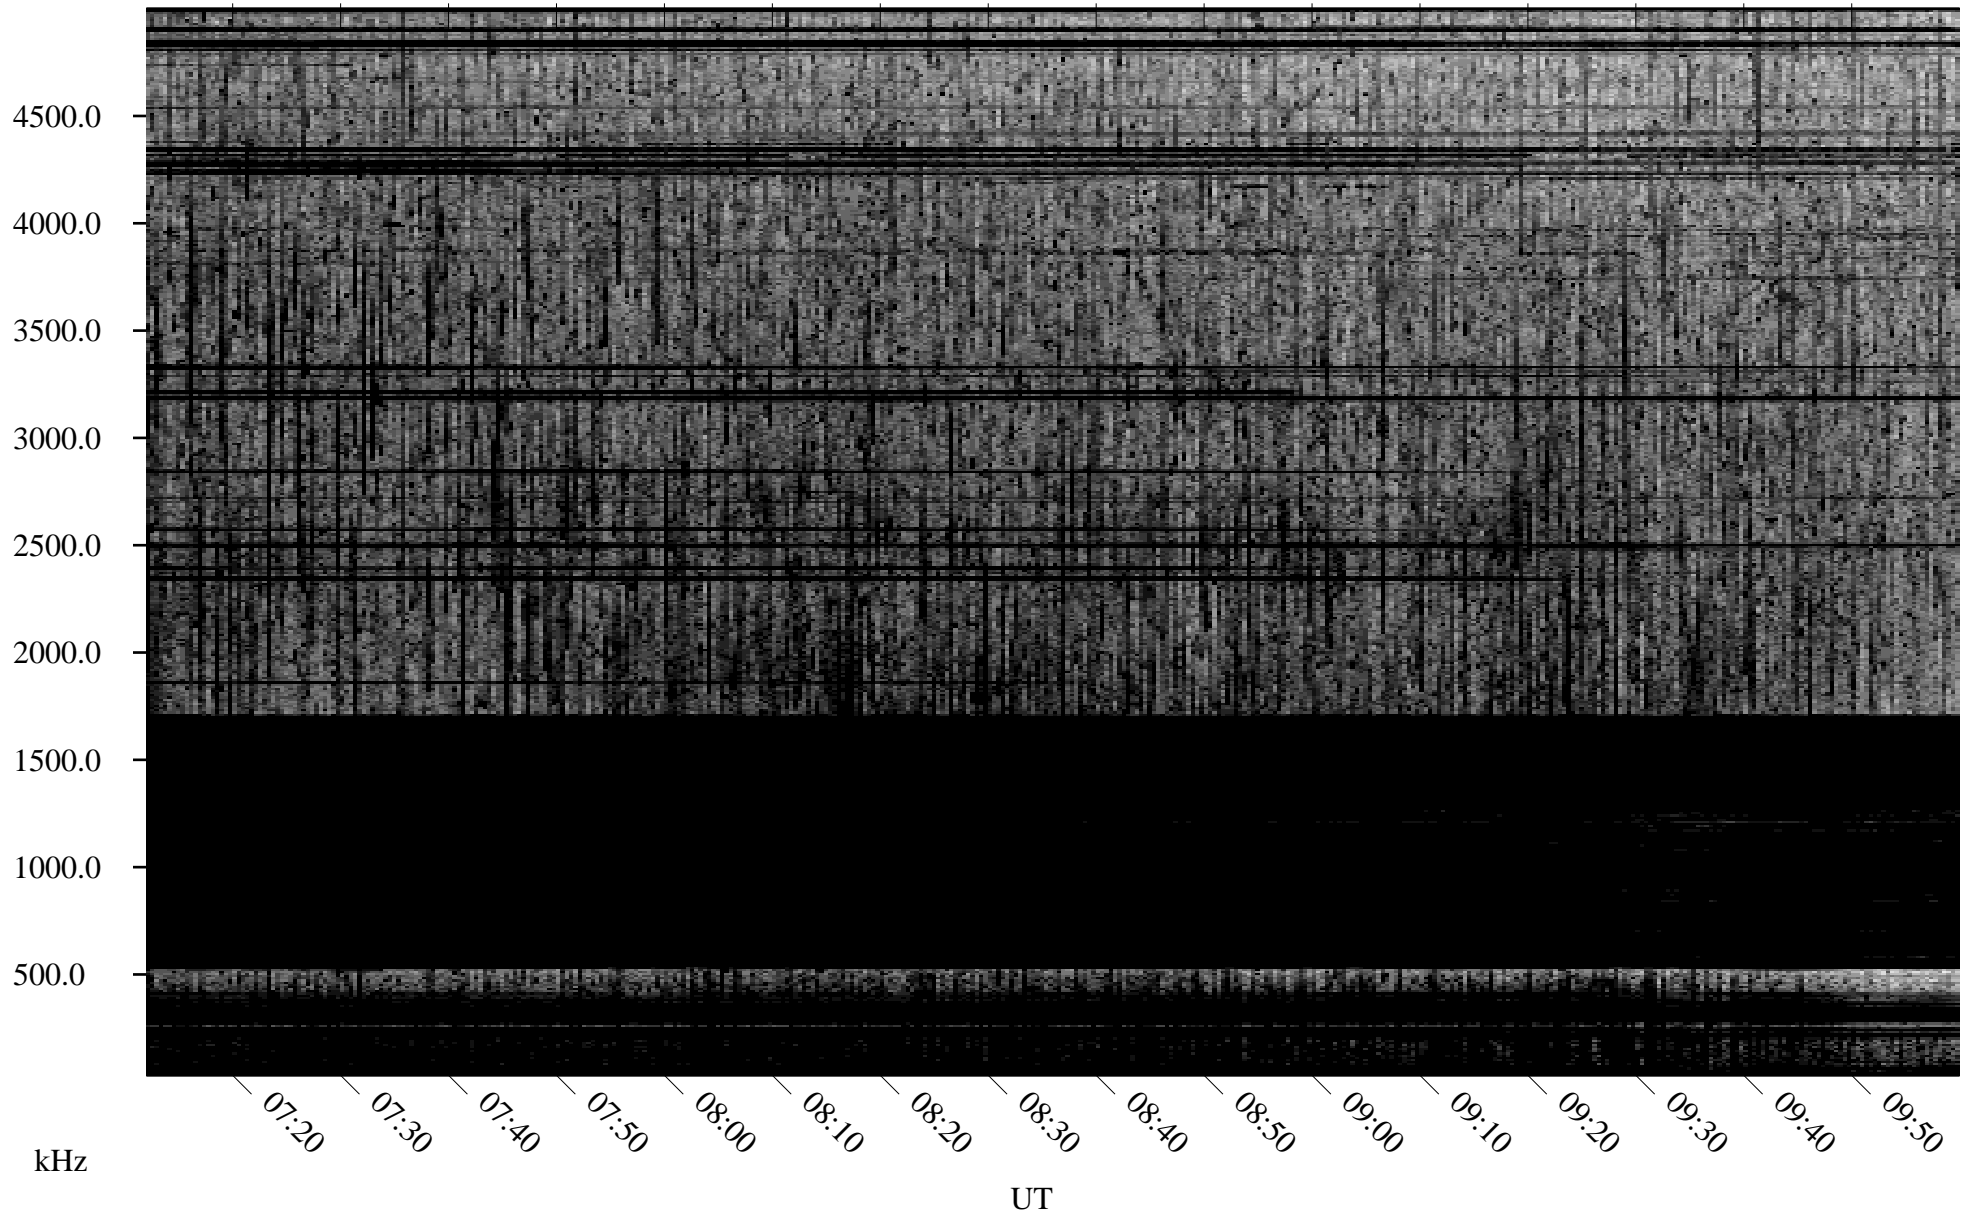

08/14/2010 Churchill, Manitoba

Linear Scale Black = 161 White = 15

ch10226l.r00SUm max_12

Page 1

08/14/2010 Churchill, Manitoba

Linear Scale Black = 161 White = 15

ch10226l.r00SUm max_12

Page 2

08/15/2010 Churchill, Manitoba

Linear Scale Black = 161 White = 15

ch10226l.r00SUm max_12

Page 3

08/15/2010 Churchill, Manitoba

Linear Scale Black = 161 White = 15

ch10226l.r00SUm max_12

Page 4

08/15/2010 Churchill, Manitoba

Linear Scale Black = 161 White = 15

ch10226l.r00SUm max_12

Page 5

08/15/2010 Churchill, Manitoba

Linear Scale Black = 161 White = 15

ch10226l.r00SUm max_12

Page 6

08/15/2010 Churchill, Manitoba

Linear Scale Black = 161 White = 15

ch10226l.r00SUm max_12

Page 7

08/15/2010 Churchill, Manitoba

Linear Scale Black = 161 White = 15

ch10226l.r00SUm max_12

Page 8