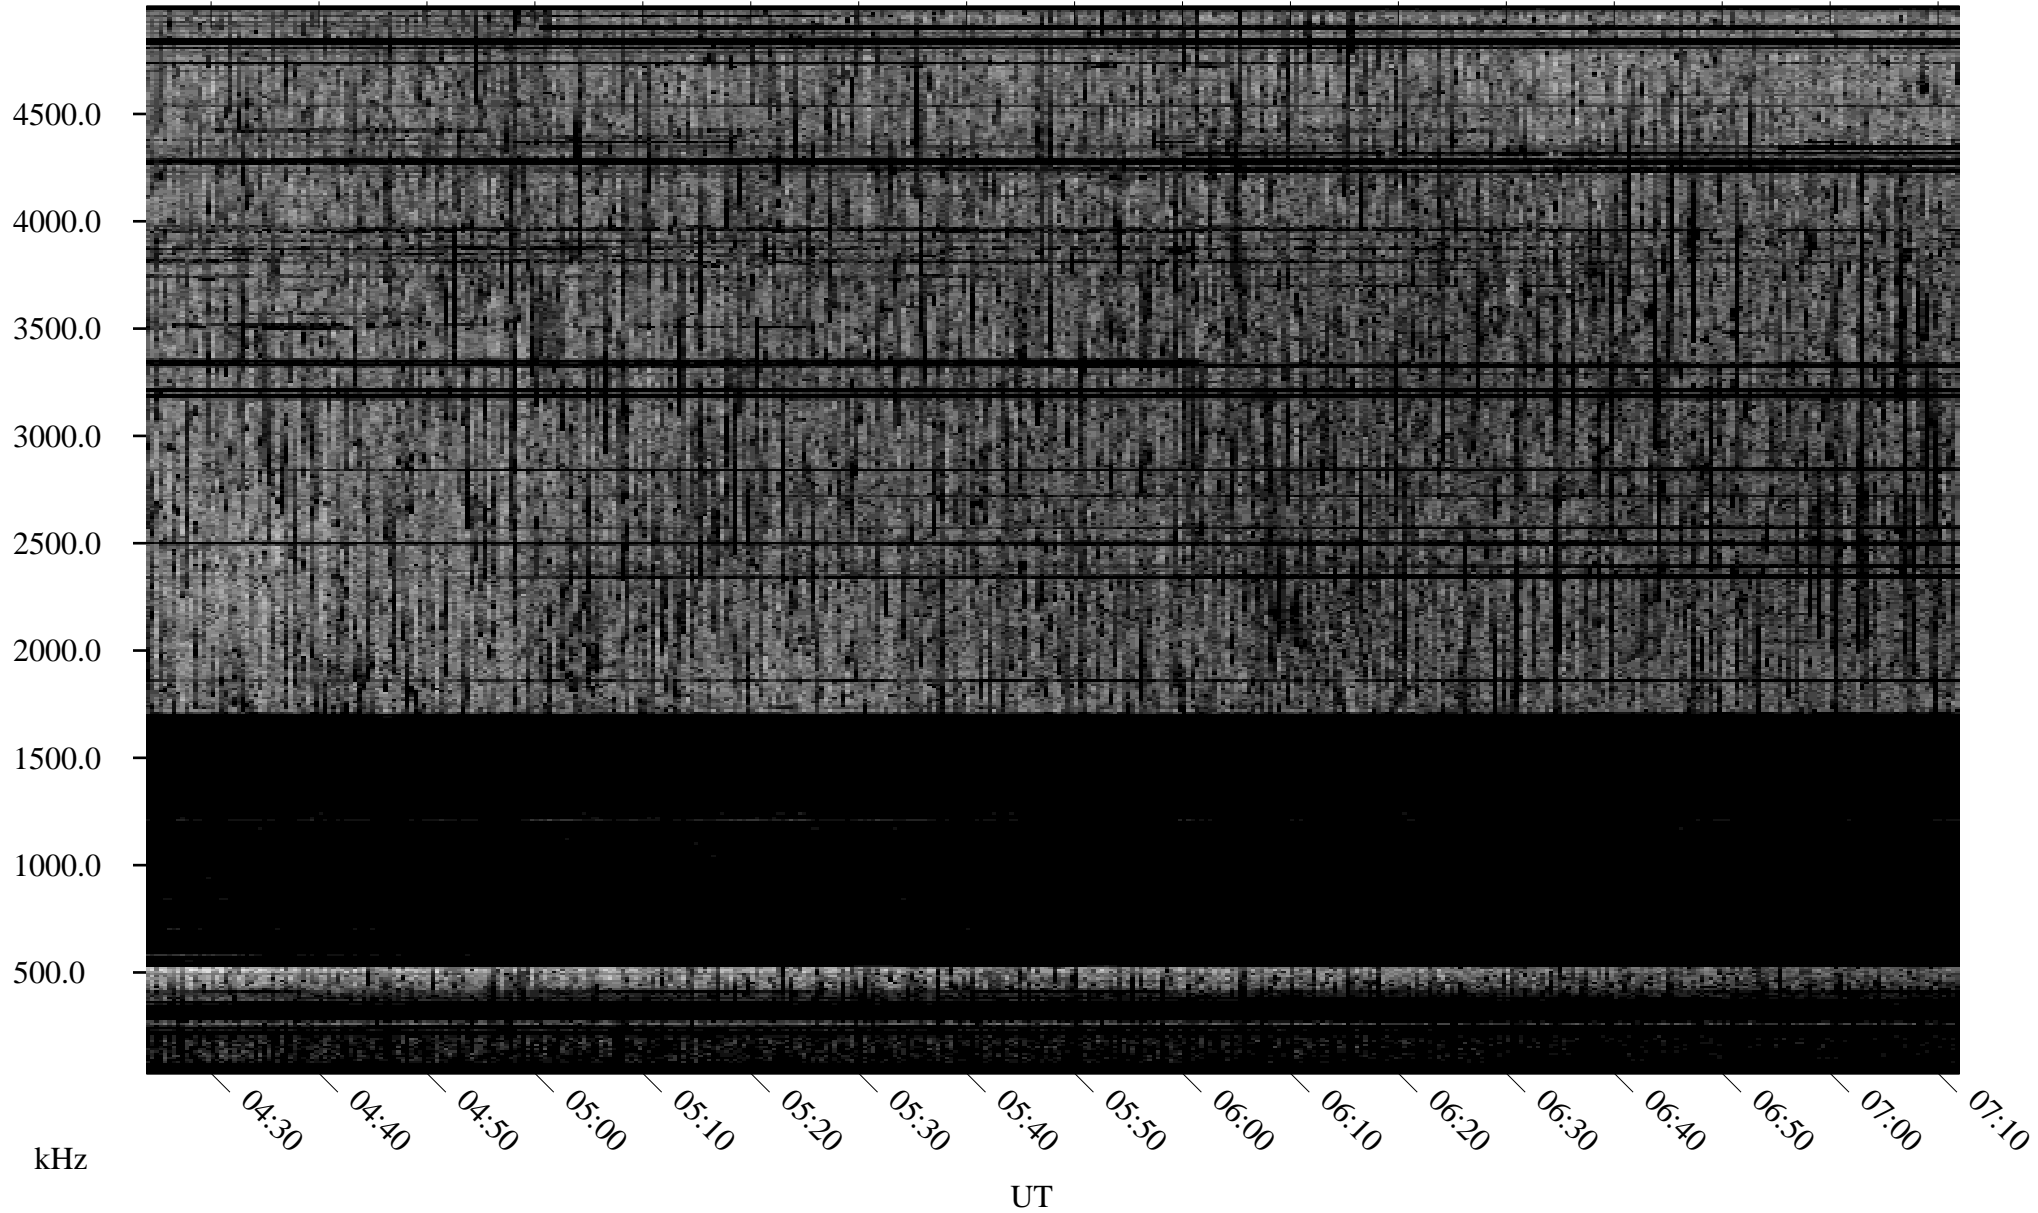

08/14/2010 Churchill, Manitoba

Linear Scale Black = 161 White = 15

ch10226l.r00SUm max_12

Page 1

08/14/2010 Churchill, Manitoba

Linear Scale Black = 161 White = 15

ch10226l.r00SUm max_12

Page 2

08/15/2010 Churchill, Manitoba

Linear Scale Black = 161 White = 15

ch10226l.r00SUm max_12

Page 3

08/15/2010 Churchill, Manitoba

Linear Scale Black = 161 White = 15

ch10226l.r00SUm max_12

Page 4

08/15/2010 Churchill, Manitoba

Linear Scale Black = 161 White = 15

ch10226l.r00SUm max_12

Page 5

08/15/2010 Churchill, Manitoba

Linear Scale Black = 161 White = 15

ch10226l.r00SUm max_12

Page 6

08/15/2010 Churchill, Manitoba

Linear Scale Black = 161 White = 15

ch10226l.r00SUm max_12

Page 7

08/15/2010 Churchill, Manitoba

Linear Scale Black = 161 White = 15

ch10226l.r00SUm max_12

Page 8