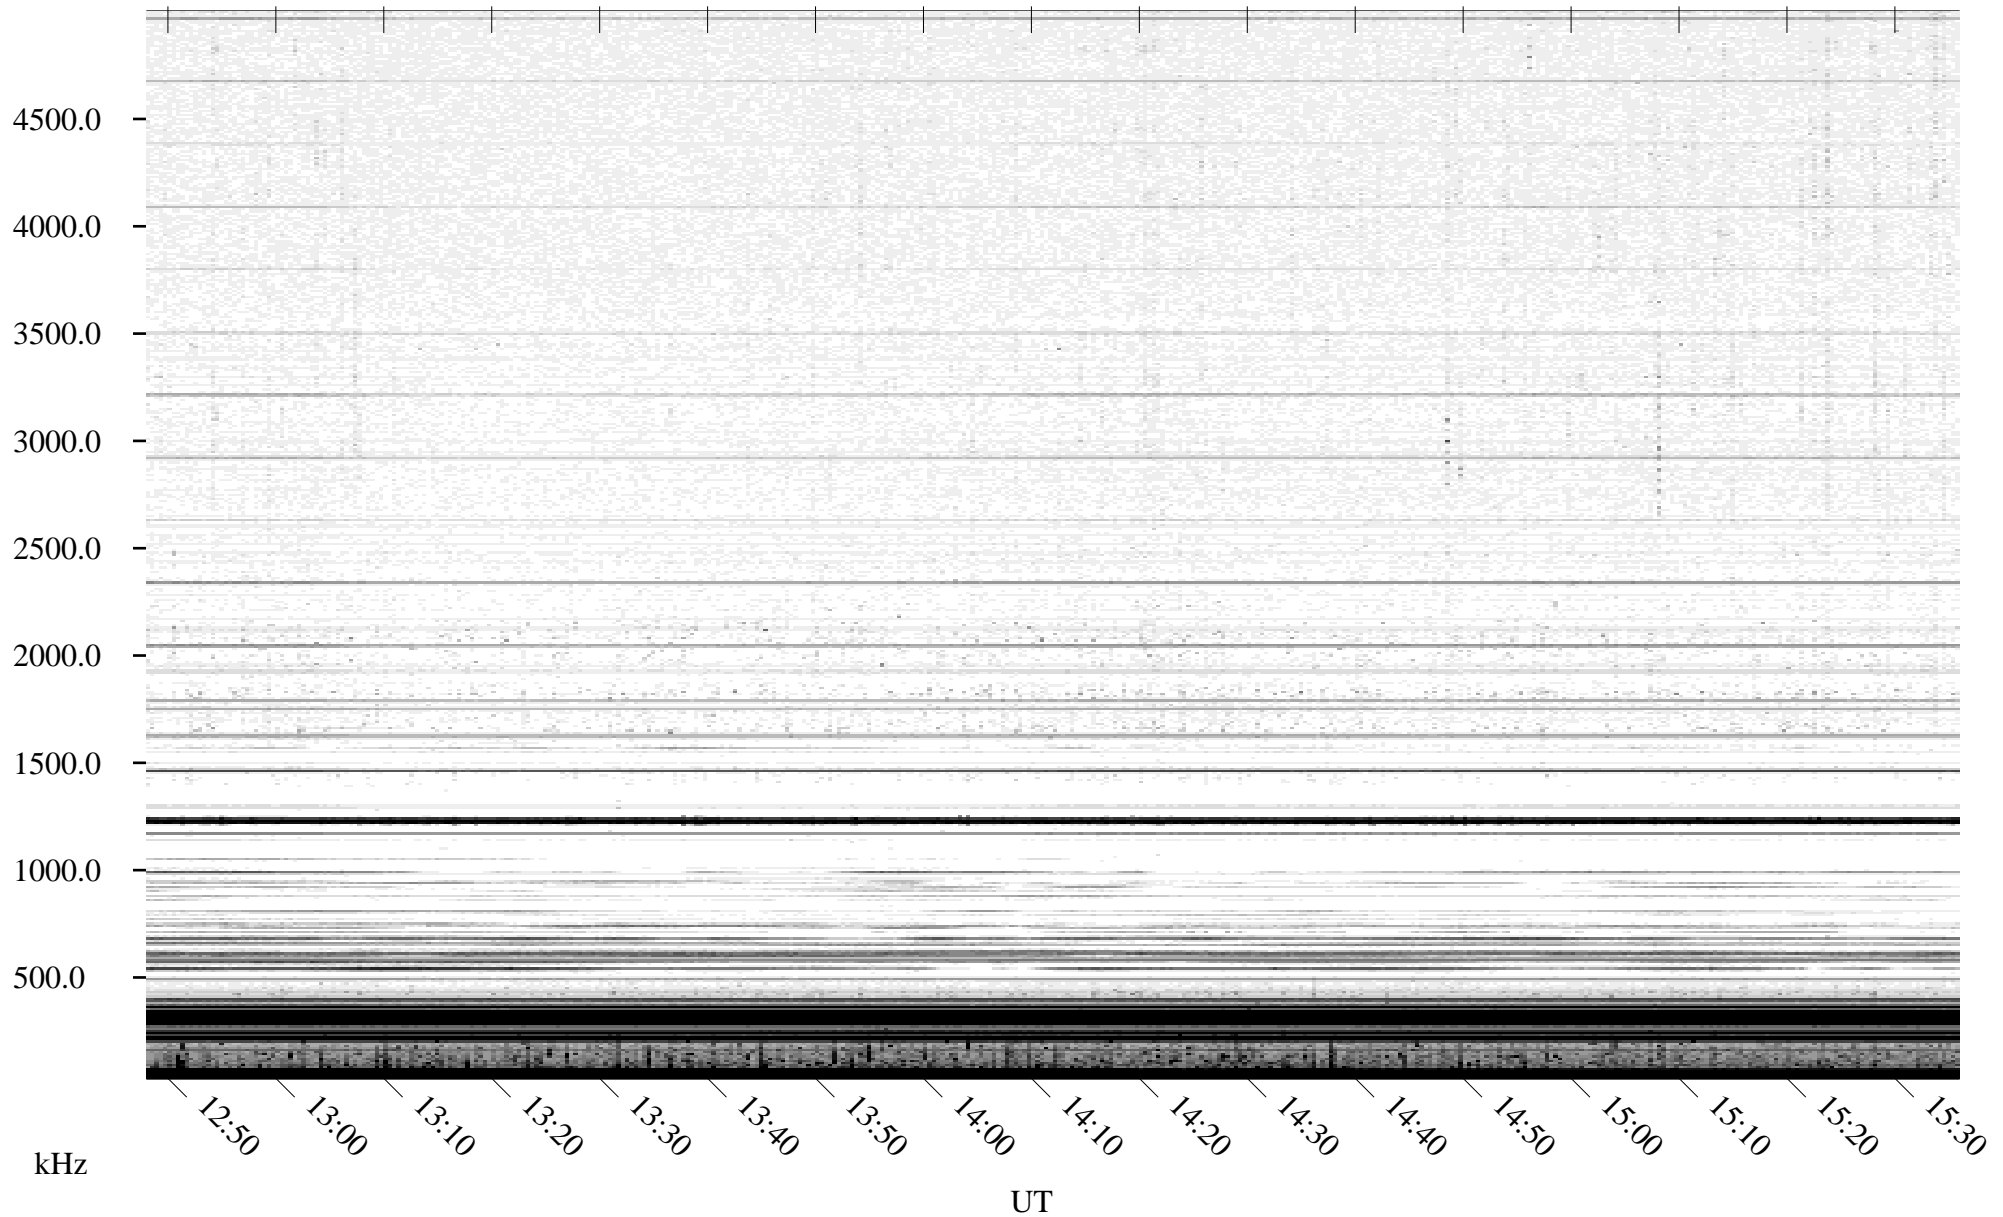

08/14/2010 Churchill, Manitoba

Linear Scale Black = 161 White = 15

ch10226l.r00SUm max_12

Page 1

08/14/2010 Churchill, Manitoba

Linear Scale Black = 161 White = 15

ch10226l.r00SUm max_12

Page 2

08/15/2010 Churchill, Manitoba

Linear Scale Black = 161 White = 15

ch10226l.r00SUm max_12

Page 3

08/15/2010 Churchill, Manitoba

Linear Scale Black = 161 White = 15

ch10226l.r00SUm max_12

Page 4

08/15/2010 Churchill, Manitoba

Linear Scale Black = 161 White = 15

ch10226l.r00SUm max_12

Page 5

08/15/2010 Churchill, Manitoba

Linear Scale Black = 161 White = 15

ch10226l.r00SUm max_12

Page 6

08/15/2010 Churchill, Manitoba

Linear Scale Black = 161 White = 15

ch10226l.r00SUm max_12

Page 7

08/15/2010 Churchill, Manitoba

Linear Scale Black = 161 White = 15

ch10226l.r00SUm max_12

Page 8