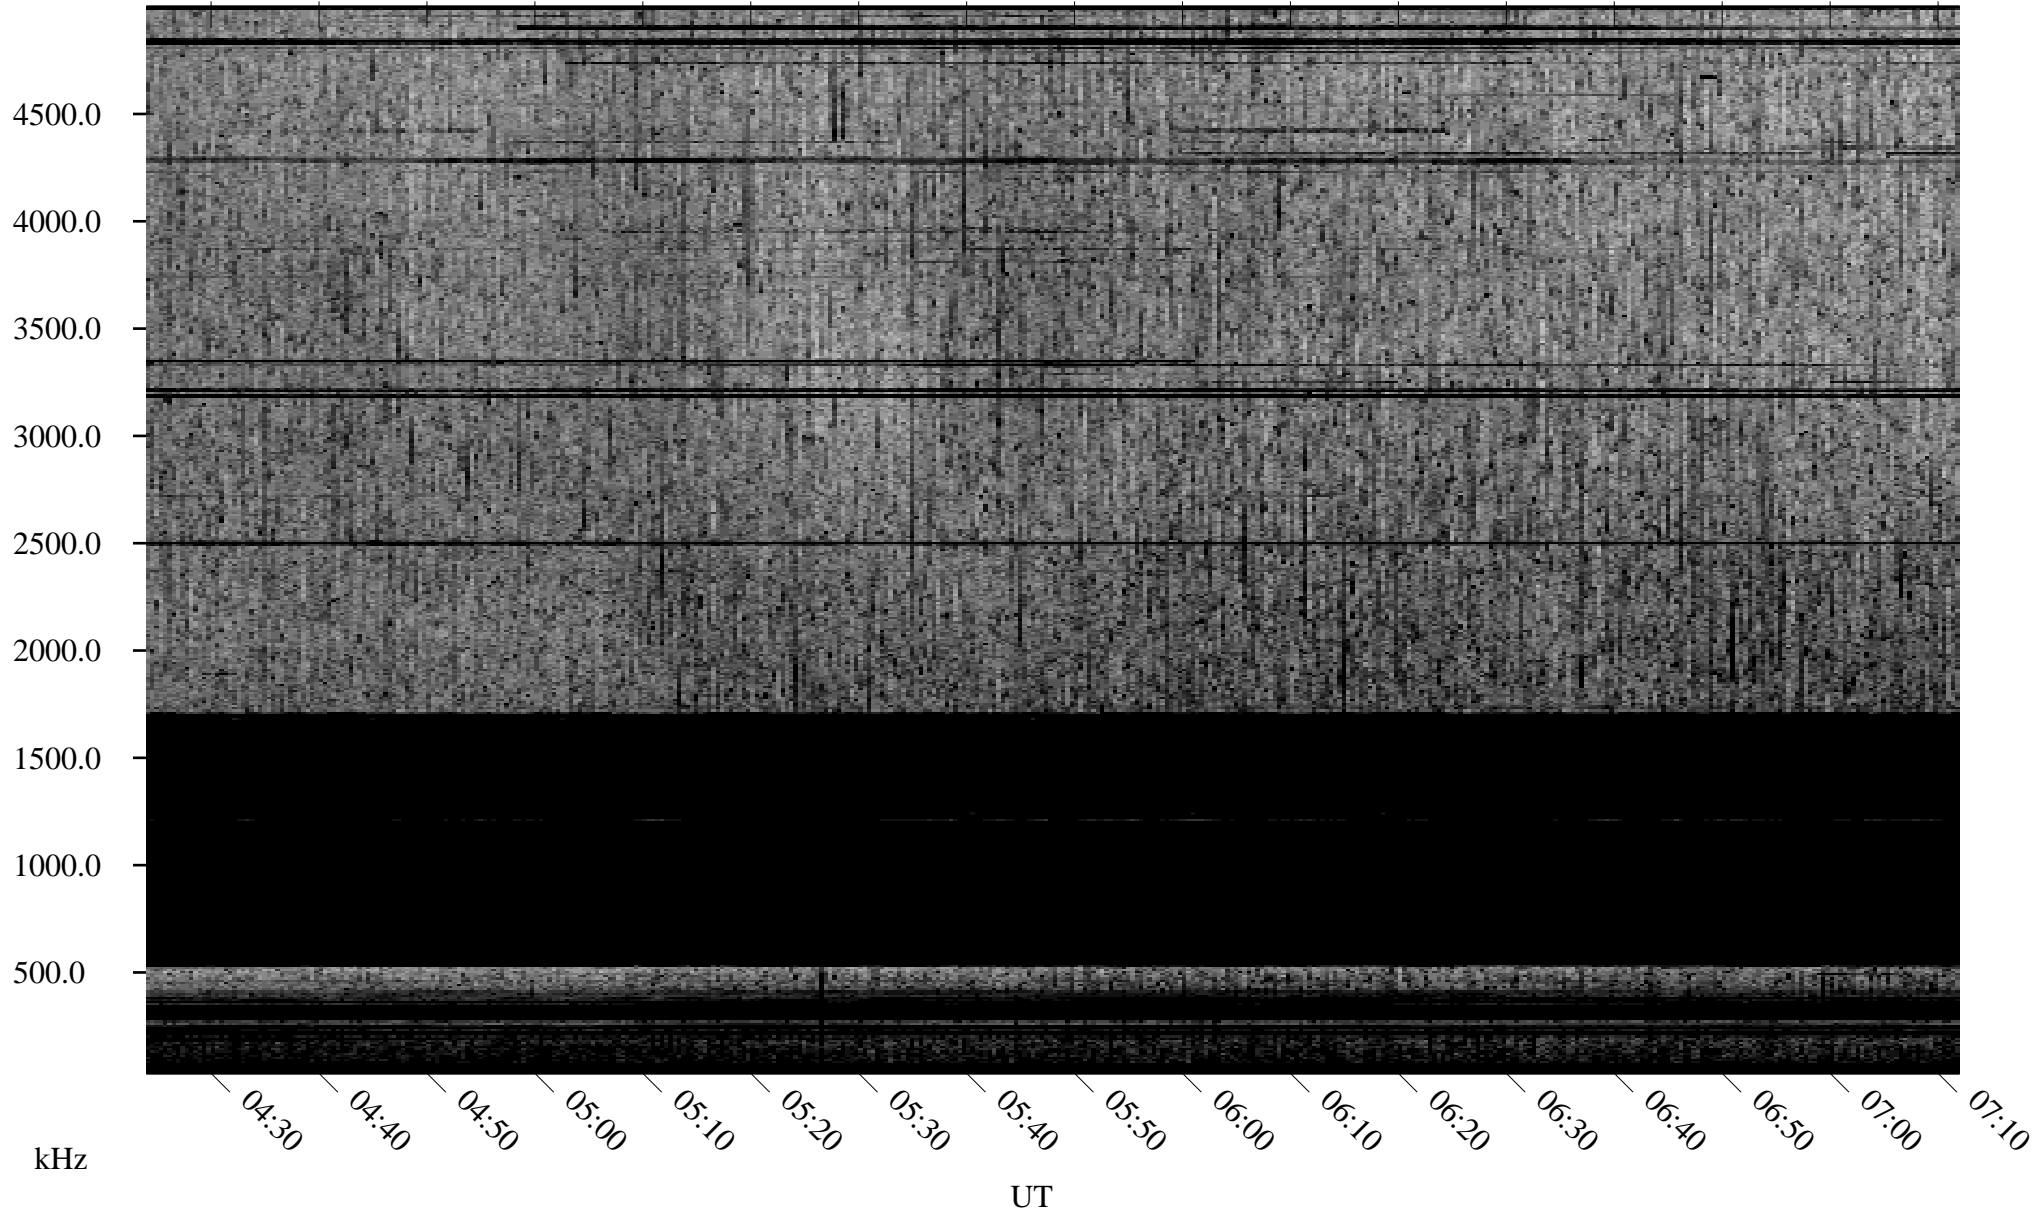

08/15/2010 Churchill, Manitoba

Linear Scale Black = 161 White = 15

ch10227l.r00SUm max_12

Page 1

08/15/2010 Churchill, Manitoba

Linear Scale Black = 161 White = 15

ch10227l.r00SUm max_12

Page 2

08/16/2010 Churchill, Manitoba

Linear Scale Black = 161 White = 15

ch102271.r00SUm max_12

Page 3

08/16/2010 Churchill, Manitoba

Linear Scale Black = 161 White = 15

ch10227l.r00SUm max_12

Page 4

08/16/2010 Churchill, Manitoba

Linear Scale Black = 161 White = 15

ch102271.r00SUm max_12

Page 5

08/16/2010 Churchill, Manitoba

Linear Scale Black = 161 White = 15

ch10227l.r00SUm max_12

Page 6

08/16/2010 Churchill, Manitoba

Linear Scale Black = 161 White = 15

ch10227l.r00SUm max_12

Page 7

08/16/2010 Churchill, Manitoba

Linear Scale Black = 161 White = 15

ch102271.r00SUm max_12