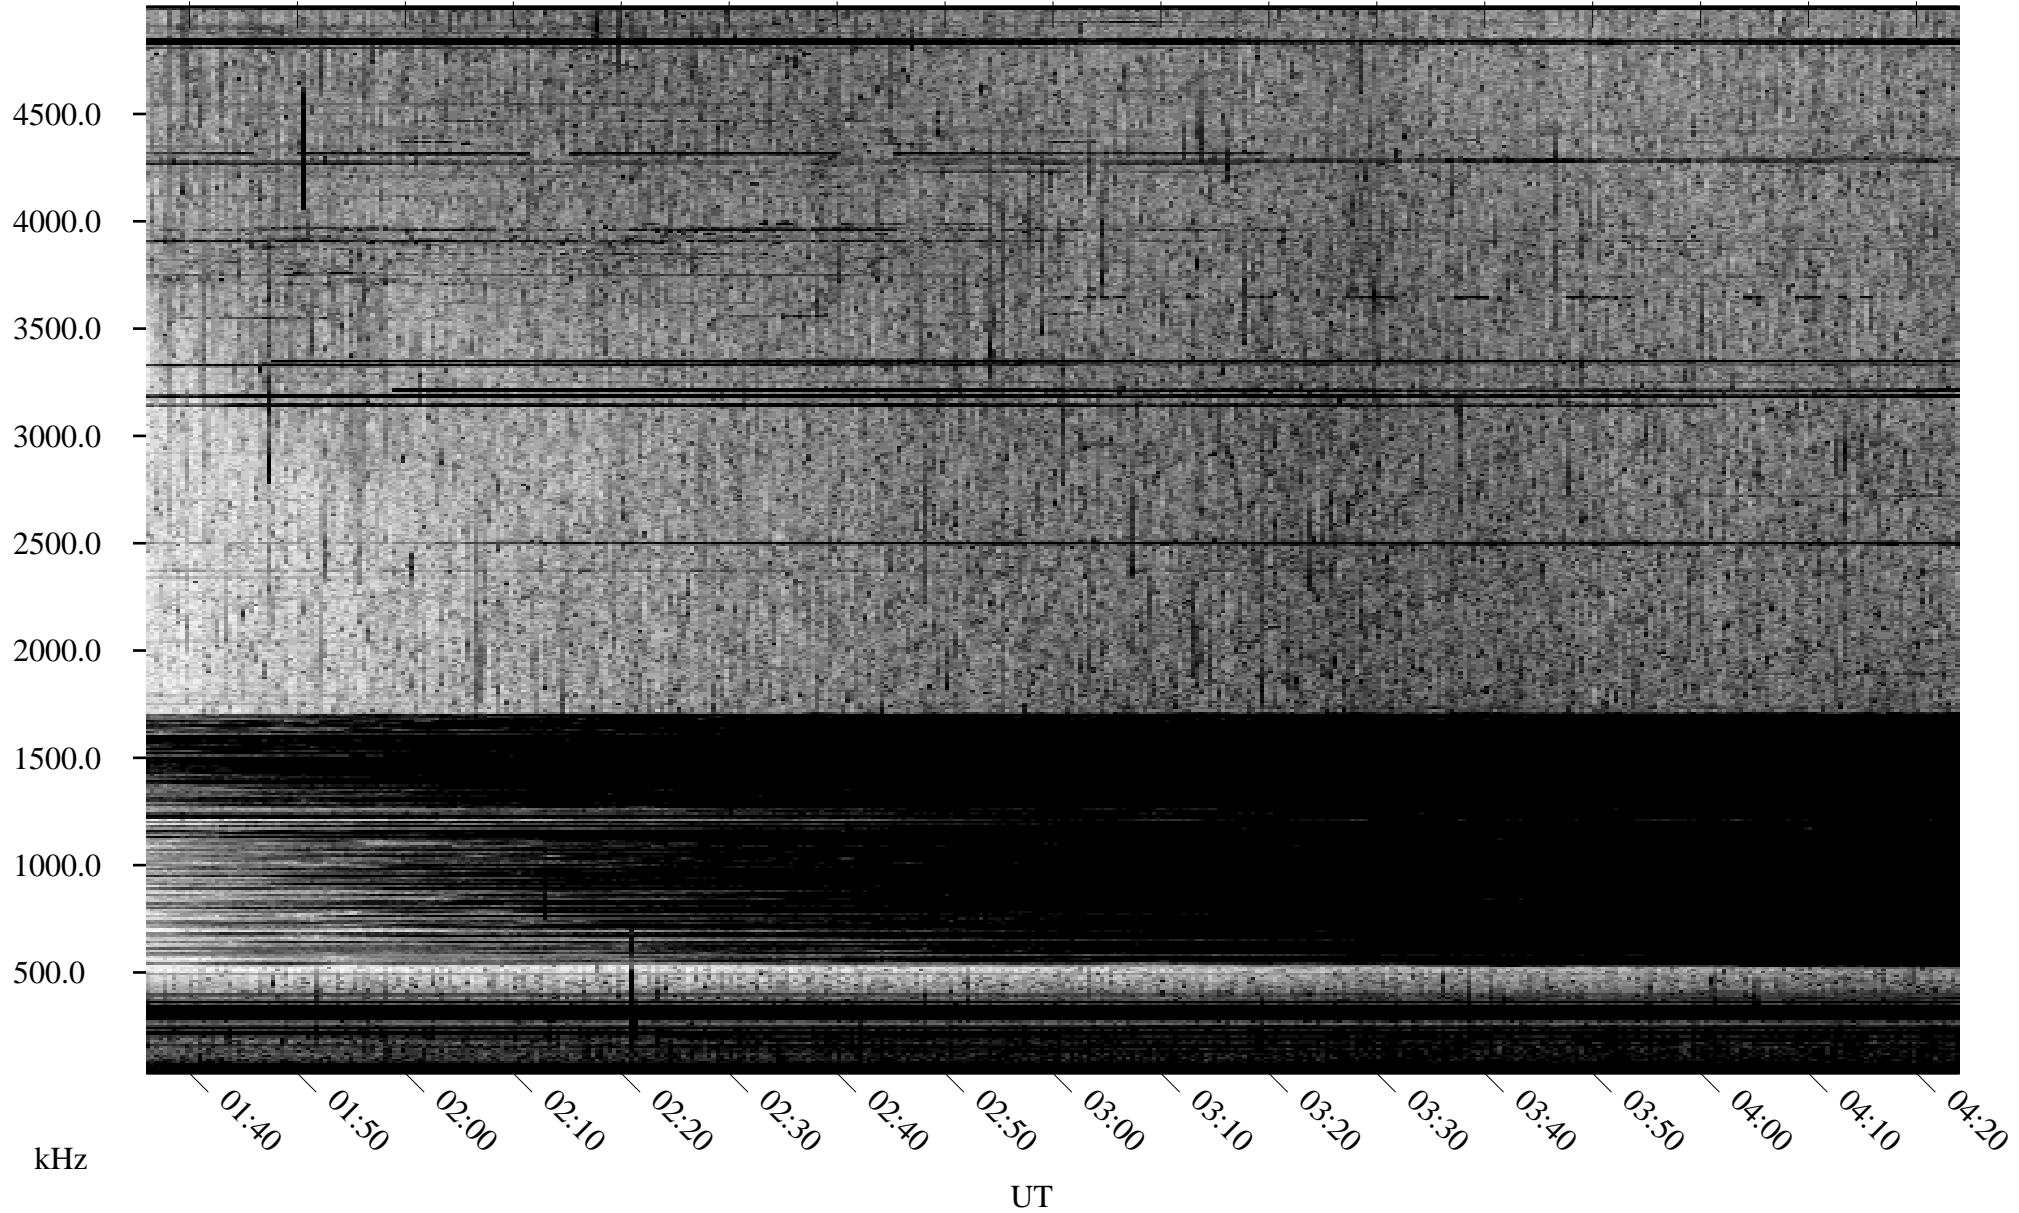

08/15/2010 Churchill, Manitoba

Linear Scale Black = 161 White = 15

ch10227l.r00SUm max_12

Page 1

08/15/2010 Churchill, Manitoba

Linear Scale Black = 161 White = 15

ch10227l.r00SUm max_12

Page 2

08/16/2010 Churchill, Manitoba

Linear Scale Black = 161 White = 15

ch102271.r00SUm max_12

Page 3

08/16/2010 Churchill, Manitoba

Linear Scale Black = 161 White = 15

ch10227l.r00SUm max_12

Page 4

08/16/2010 Churchill, Manitoba

Linear Scale Black = 161 White = 15

ch102271.r00SUm max_12

Page 5

08/16/2010 Churchill, Manitoba

Linear Scale Black = 161 White = 15

ch10227l.r00SUm max_12

Page 6

08/16/2010 Churchill, Manitoba

Linear Scale Black = 161 White = 15

ch10227l.r00SUm max_12

Page 7

08/16/2010 Churchill, Manitoba

Linear Scale Black = 161 White = 15

ch102271.r00SUm max_12