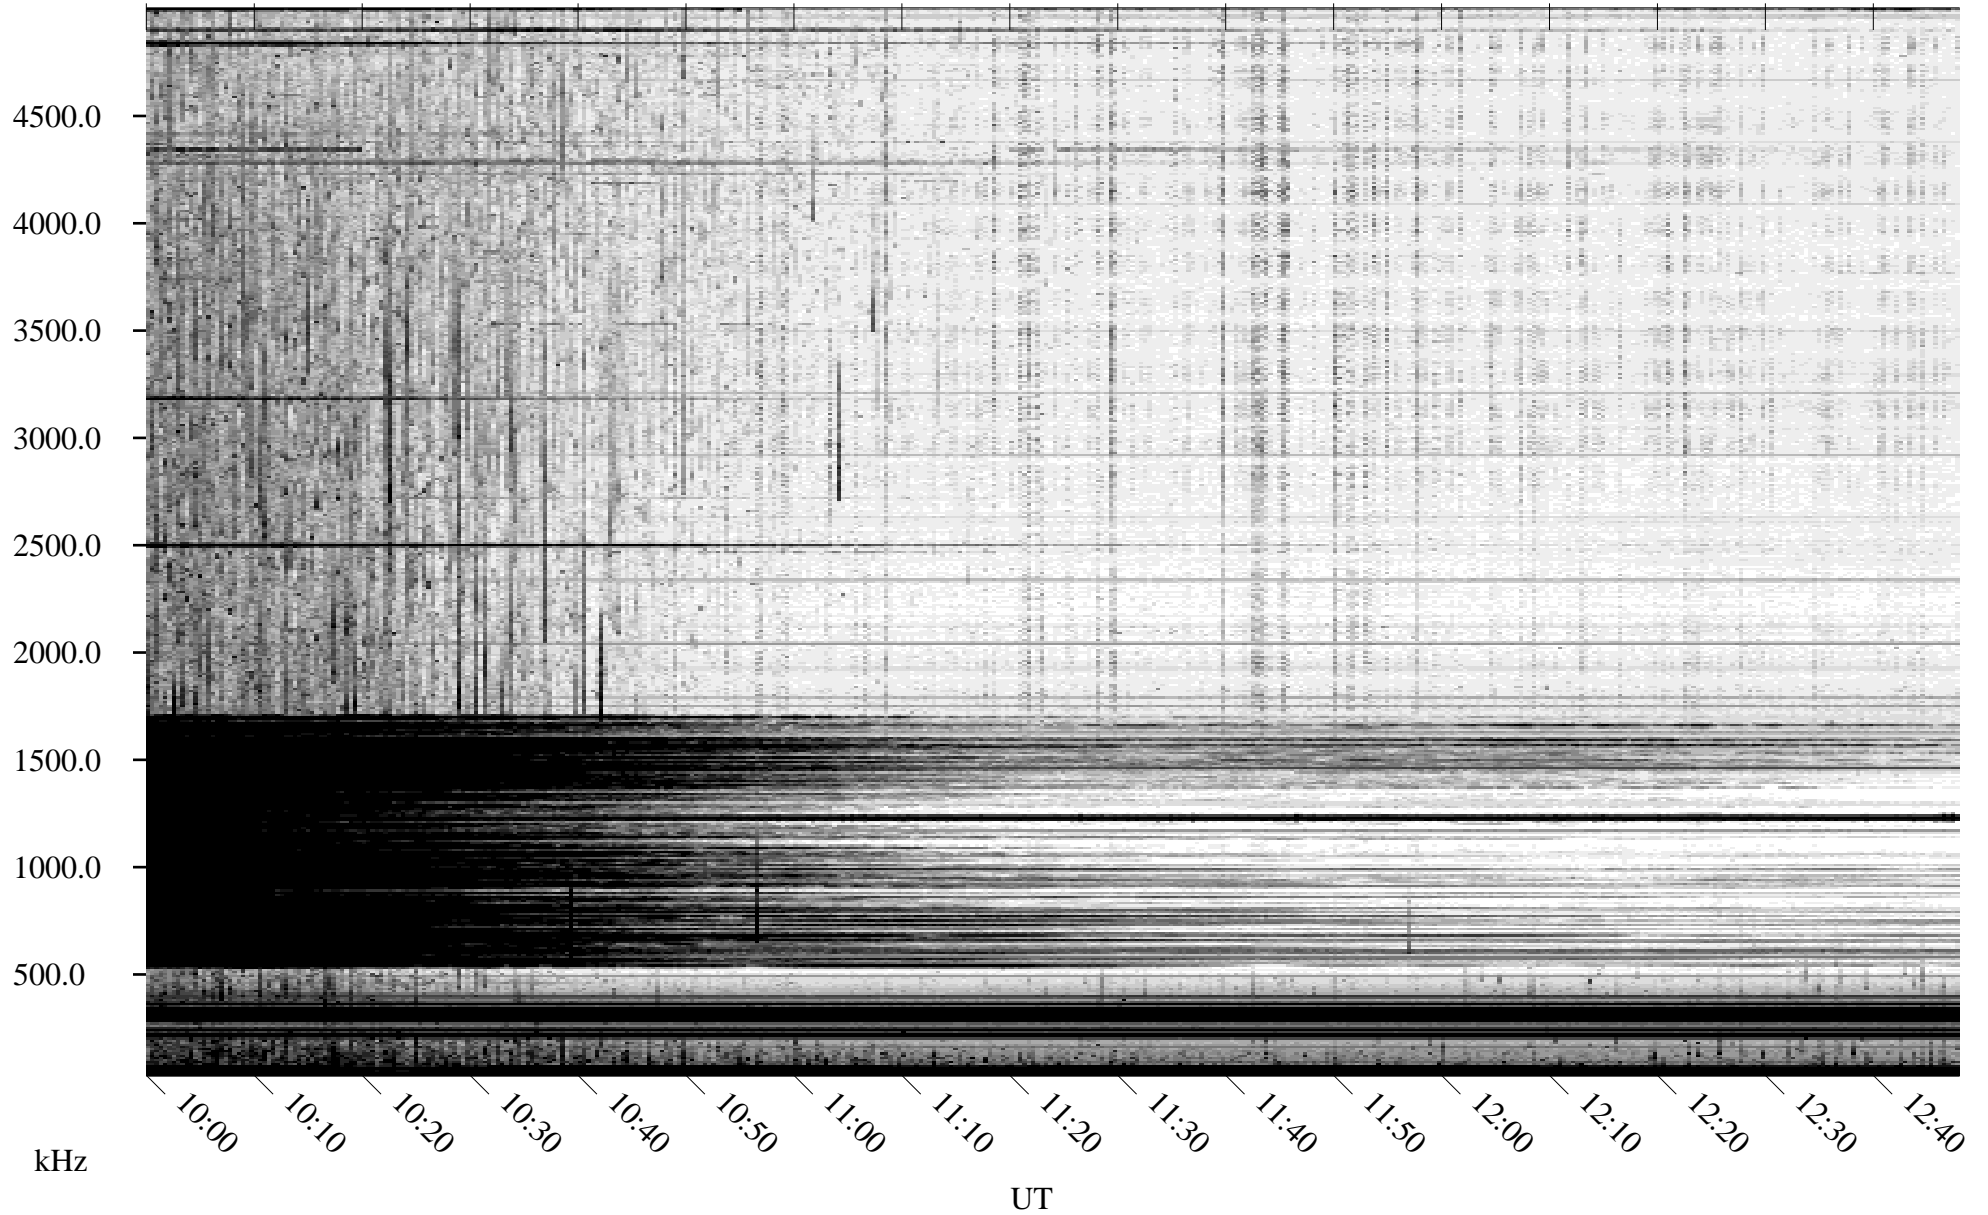

08/15/2010 Churchill, Manitoba

Linear Scale Black = 161 White = 15

ch10227l.r00SUm max_12

Page 1

08/15/2010 Churchill, Manitoba

Linear Scale Black = 161 White = 15

ch10227l.r00SUm max_12

Page 2

08/16/2010 Churchill, Manitoba

Linear Scale Black = 161 White = 15

ch102271.r00SUm max_12

Page 3

08/16/2010 Churchill, Manitoba

Linear Scale Black = 161 White = 15

ch10227l.r00SUm max_12

Page 4

08/16/2010 Churchill, Manitoba

Linear Scale Black = 161 White = 15

ch102271.r00SUm max_12

Page 5

08/16/2010 Churchill, Manitoba

Linear Scale Black = 161 White = 15

ch10227l.r00SUm max_12

Page 6

08/16/2010 Churchill, Manitoba

Linear Scale Black = 161 White = 15

ch10227l.r00SUm max_12

Page 7

08/16/2010 Churchill, Manitoba

Linear Scale Black = 161 White = 15

ch102271.r00SUm max_12