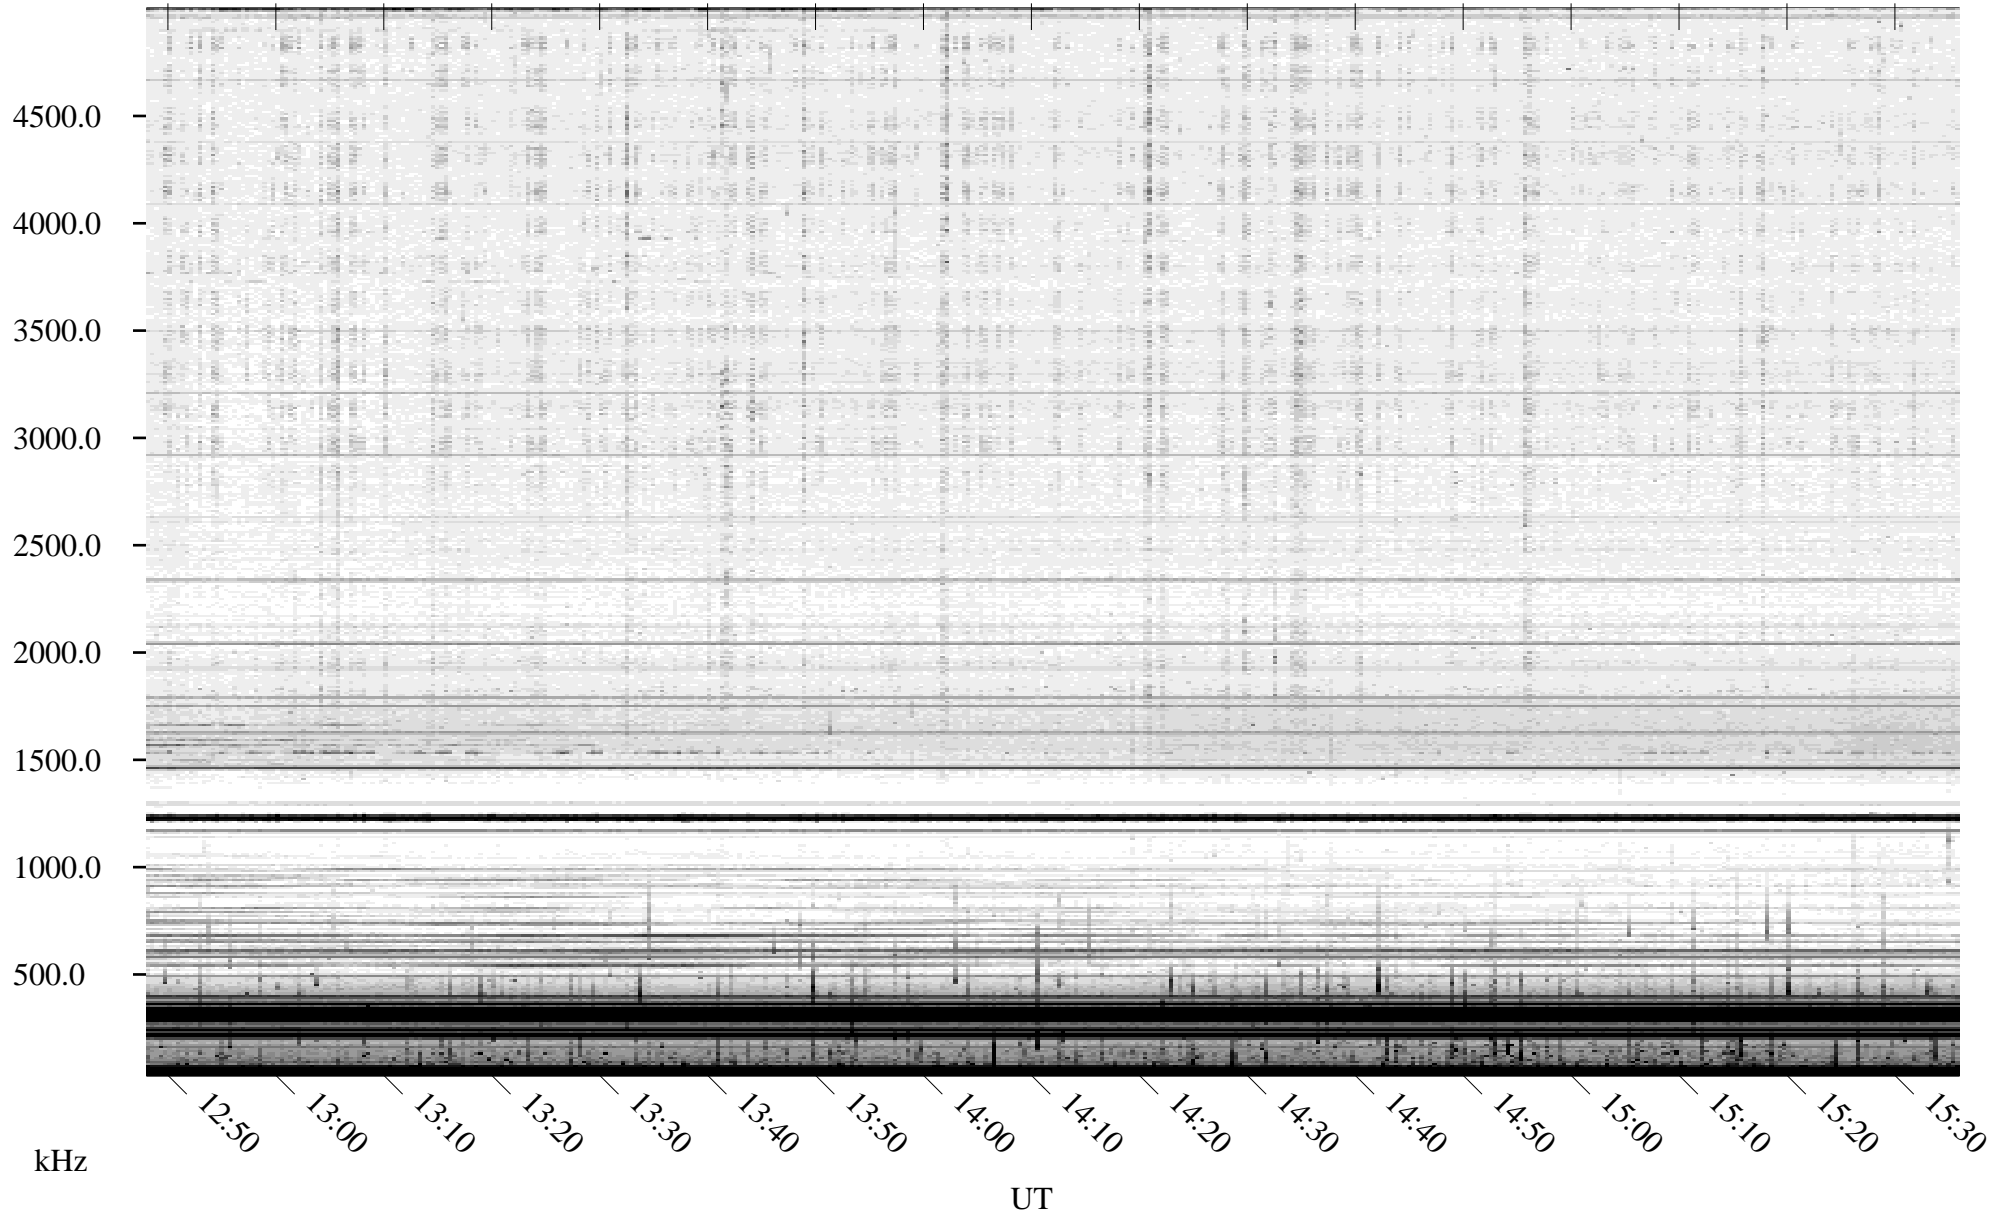

08/15/2010 Churchill, Manitoba

Linear Scale Black = 161 White = 15

ch10227l.r00SUm max_12

Page 1

08/15/2010 Churchill, Manitoba

Linear Scale Black = 161 White = 15

ch10227l.r00SUm max_12

Page 2

08/16/2010 Churchill, Manitoba

Linear Scale Black = 161 White = 15

ch102271.r00SUm max_12

Page 3

08/16/2010 Churchill, Manitoba

Linear Scale Black = 161 White = 15

ch10227l.r00SUm max_12

Page 4

08/16/2010 Churchill, Manitoba

Linear Scale Black = 161 White = 15

ch102271.r00SUm max_12

Page 5

08/16/2010 Churchill, Manitoba

Linear Scale Black = 161 White = 15

ch10227l.r00SUm max_12

Page 6

08/16/2010 Churchill, Manitoba

Linear Scale Black = 161 White = 15

ch10227l.r00SUm max_12

Page 7

08/16/2010 Churchill, Manitoba

Linear Scale Black = 161 White = 15

ch102271.r00SUm max_12