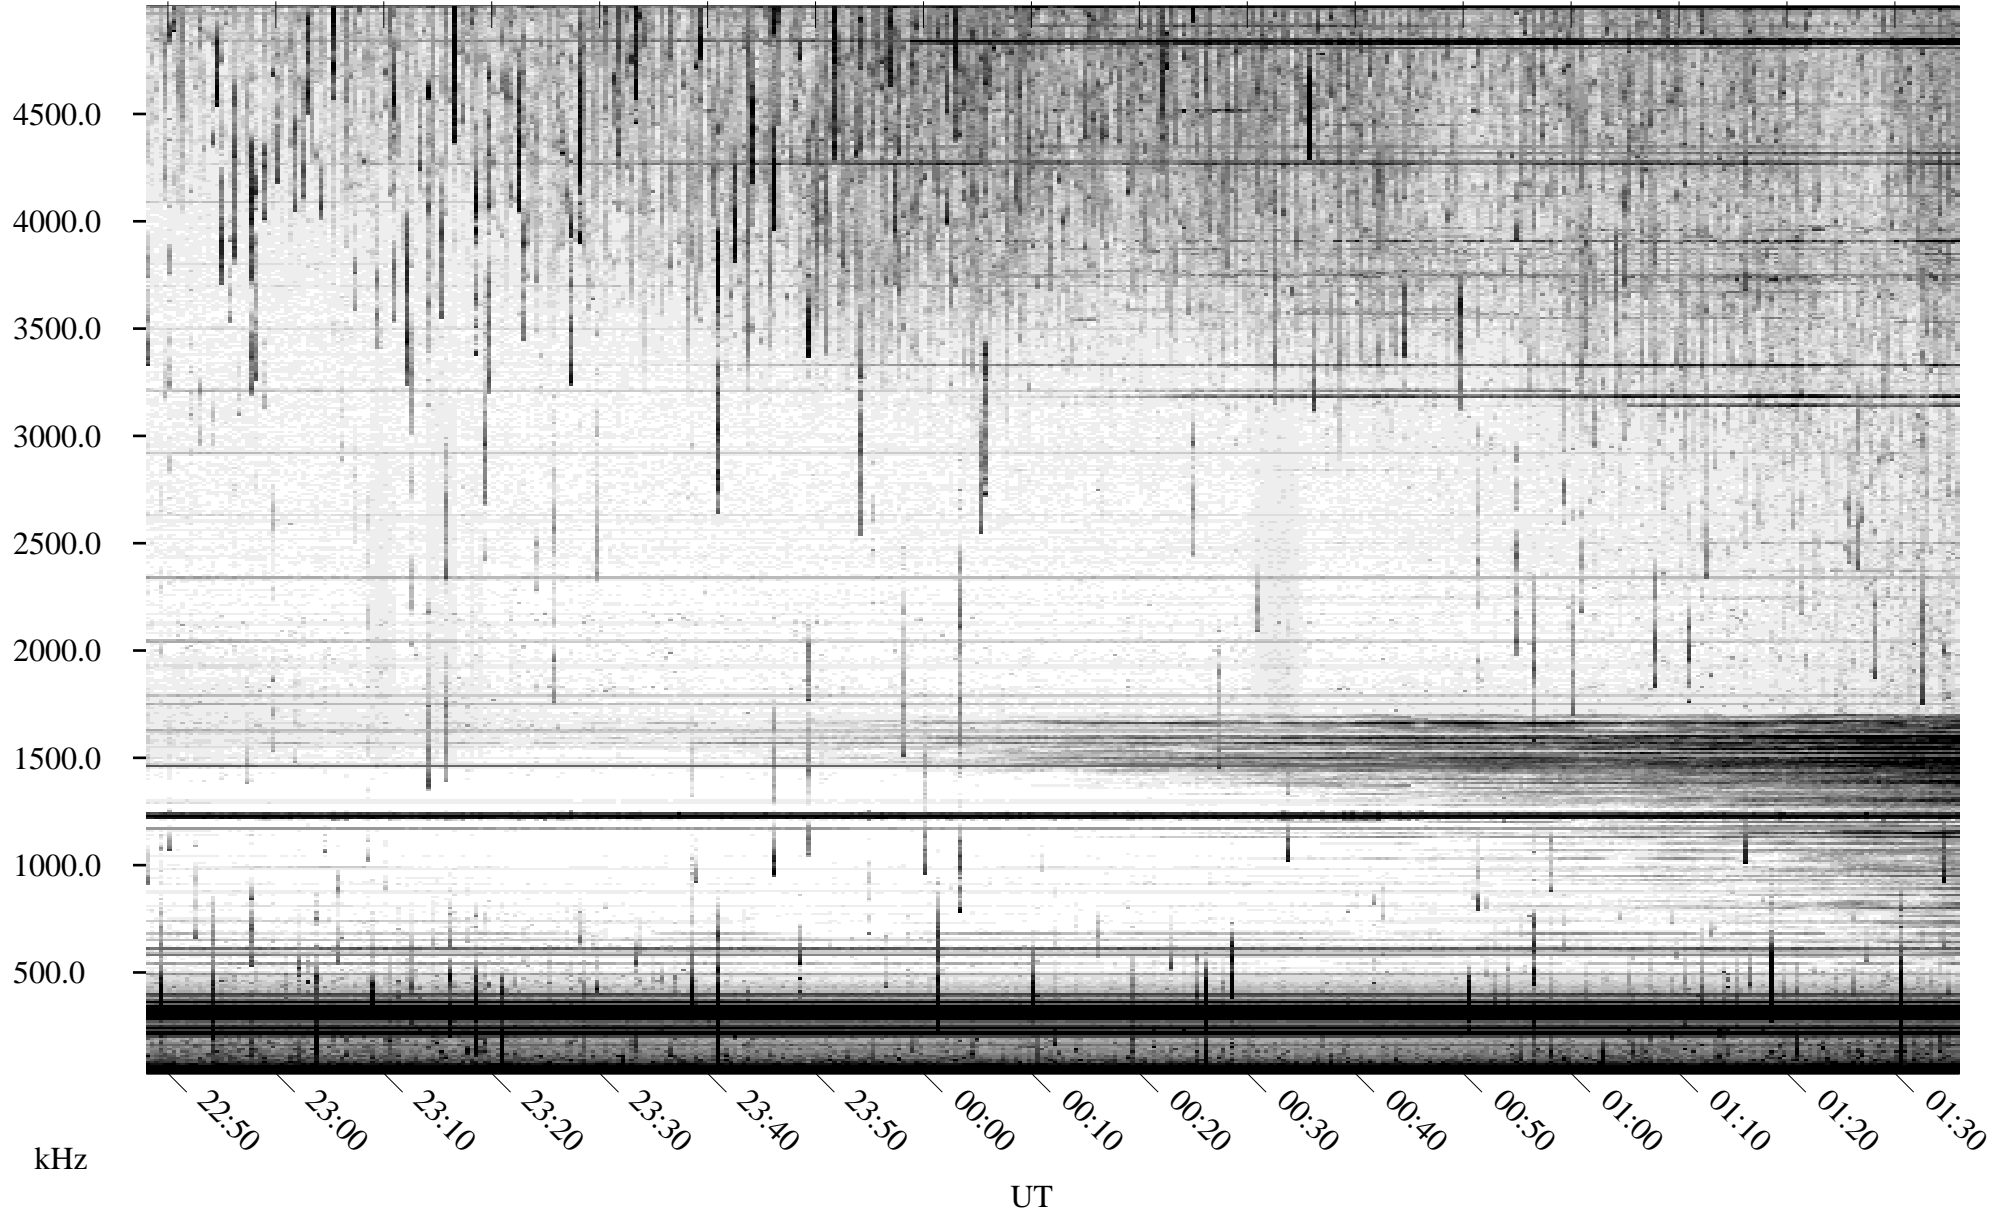

08/15/2010 Churchill, Manitoba

Linear Scale Black = 161 White = 15

ch10227l.r00SUm max_12

Page 1

08/15/2010 Churchill, Manitoba

Linear Scale Black = 161 White = 15

ch10227l.r00SUm max_12

Page 2

08/16/2010 Churchill, Manitoba

Linear Scale Black = 161 White = 15

ch102271.r00SUm max_12

Page 3

08/16/2010 Churchill, Manitoba

Linear Scale Black = 161 White = 15

ch10227l.r00SUm max_12

Page 4

08/16/2010 Churchill, Manitoba

Linear Scale Black = 161 White = 15

ch102271.r00SUm max_12

Page 5

08/16/2010 Churchill, Manitoba

Linear Scale Black = 161 White = 15

ch10227l.r00SUm max_12

Page 6

08/16/2010 Churchill, Manitoba

Linear Scale Black = 161 White = 15

ch10227l.r00SUm max_12

Page 7

08/16/2010 Churchill, Manitoba

Linear Scale Black = 161 White = 15

ch102271.r00SUm max_12