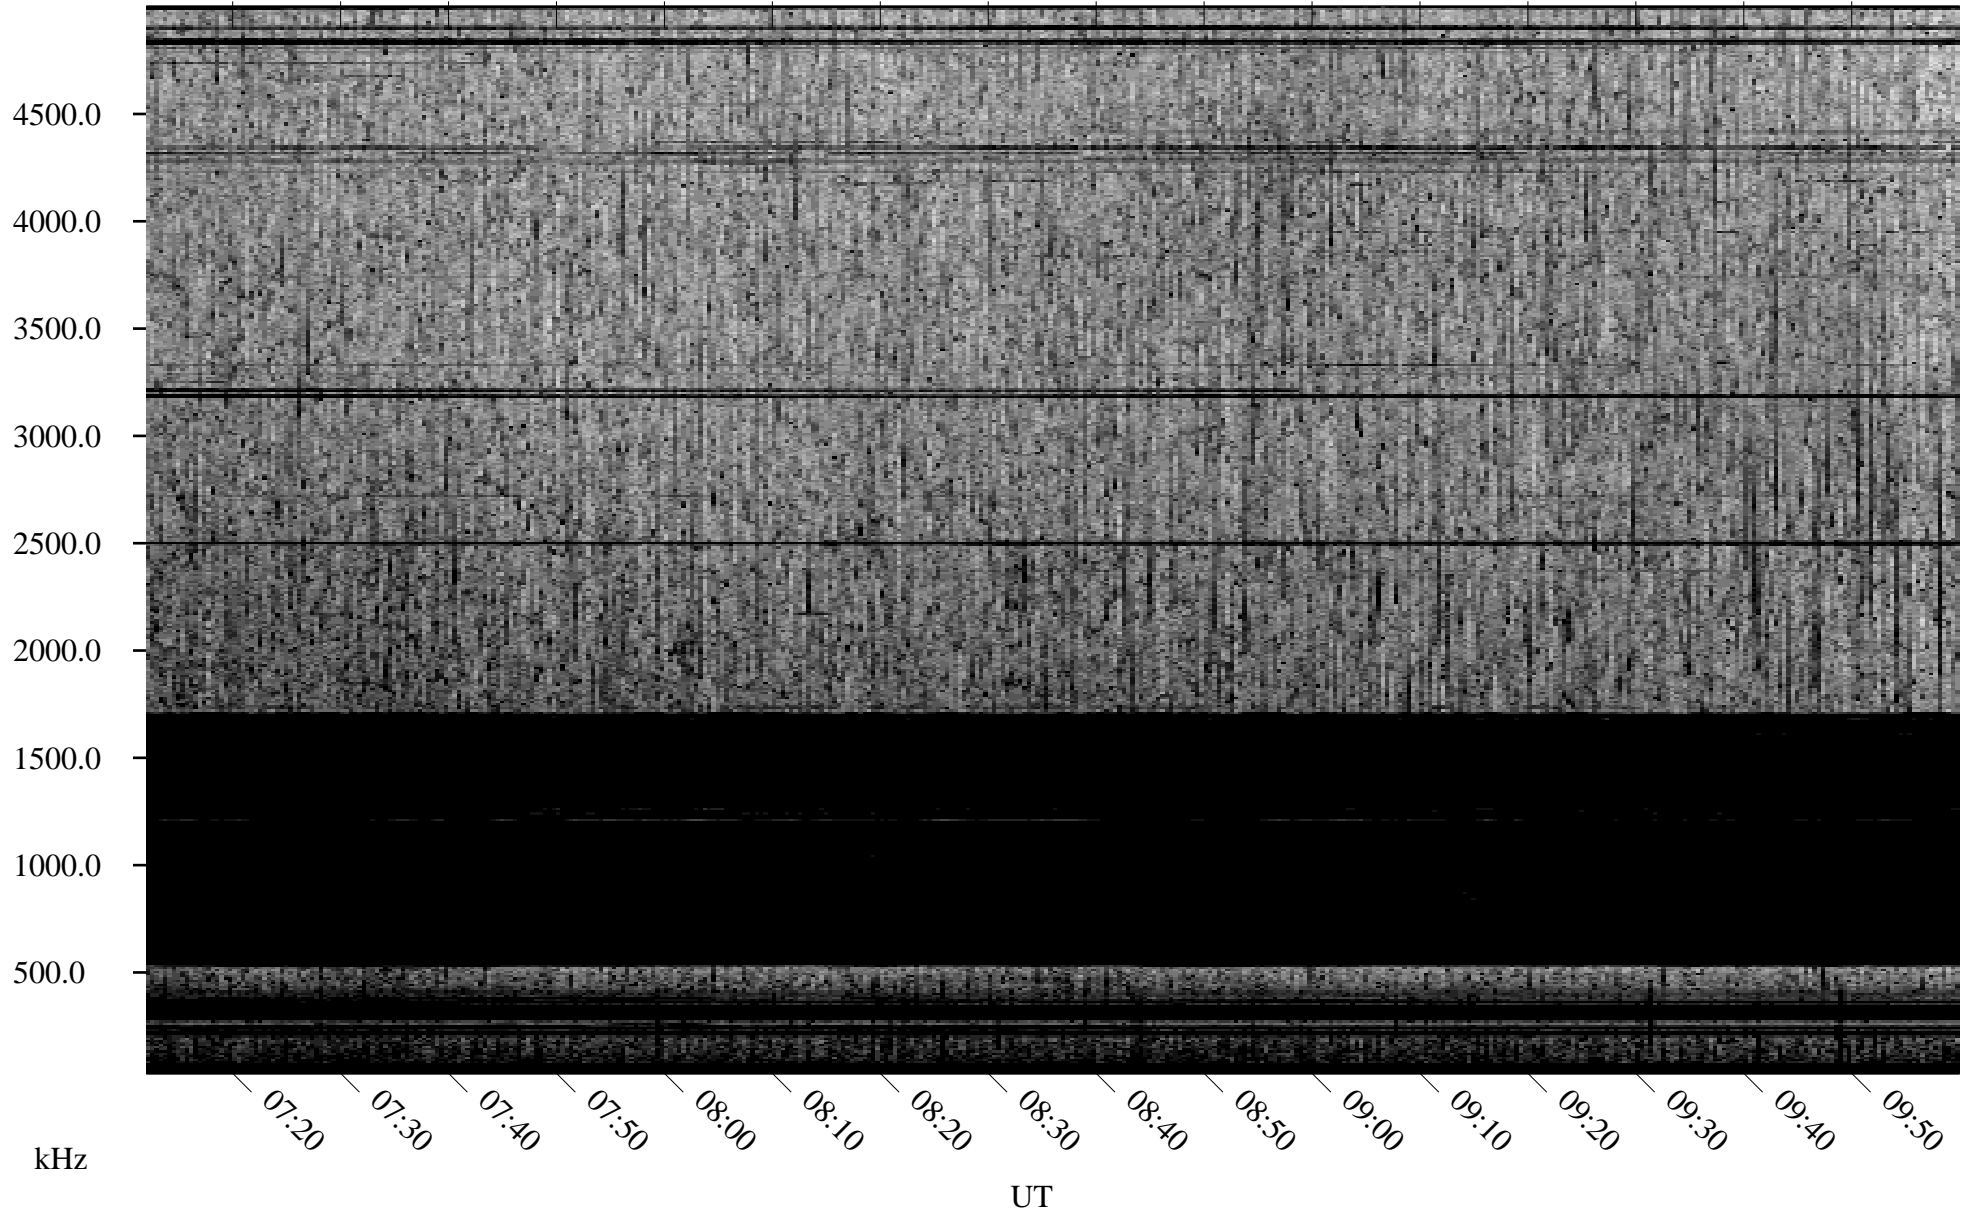

08/15/2010 Churchill, Manitoba

Linear Scale Black = 161 White = 15

ch10227l.r00SUm max_12

Page 1

08/15/2010 Churchill, Manitoba

Linear Scale Black = 161 White = 15

ch10227l.r00SUm max_12

Page 2

08/16/2010 Churchill, Manitoba

Linear Scale Black = 161 White = 15

ch102271.r00SUm max_12

Page 3

08/16/2010 Churchill, Manitoba

Linear Scale Black = 161 White = 15

ch10227l.r00SUm max_12

Page 4

08/16/2010 Churchill, Manitoba

Linear Scale Black = 161 White = 15

ch102271.r00SUm max_12

Page 5

08/16/2010 Churchill, Manitoba

Linear Scale Black = 161 White = 15

ch10227l.r00SUm max_12

Page 6

08/16/2010 Churchill, Manitoba

Linear Scale Black = 161 White = 15

ch10227l.r00SUm max_12

Page 7

08/16/2010 Churchill, Manitoba

Linear Scale Black = 161 White = 15

ch102271.r00SUm max_12