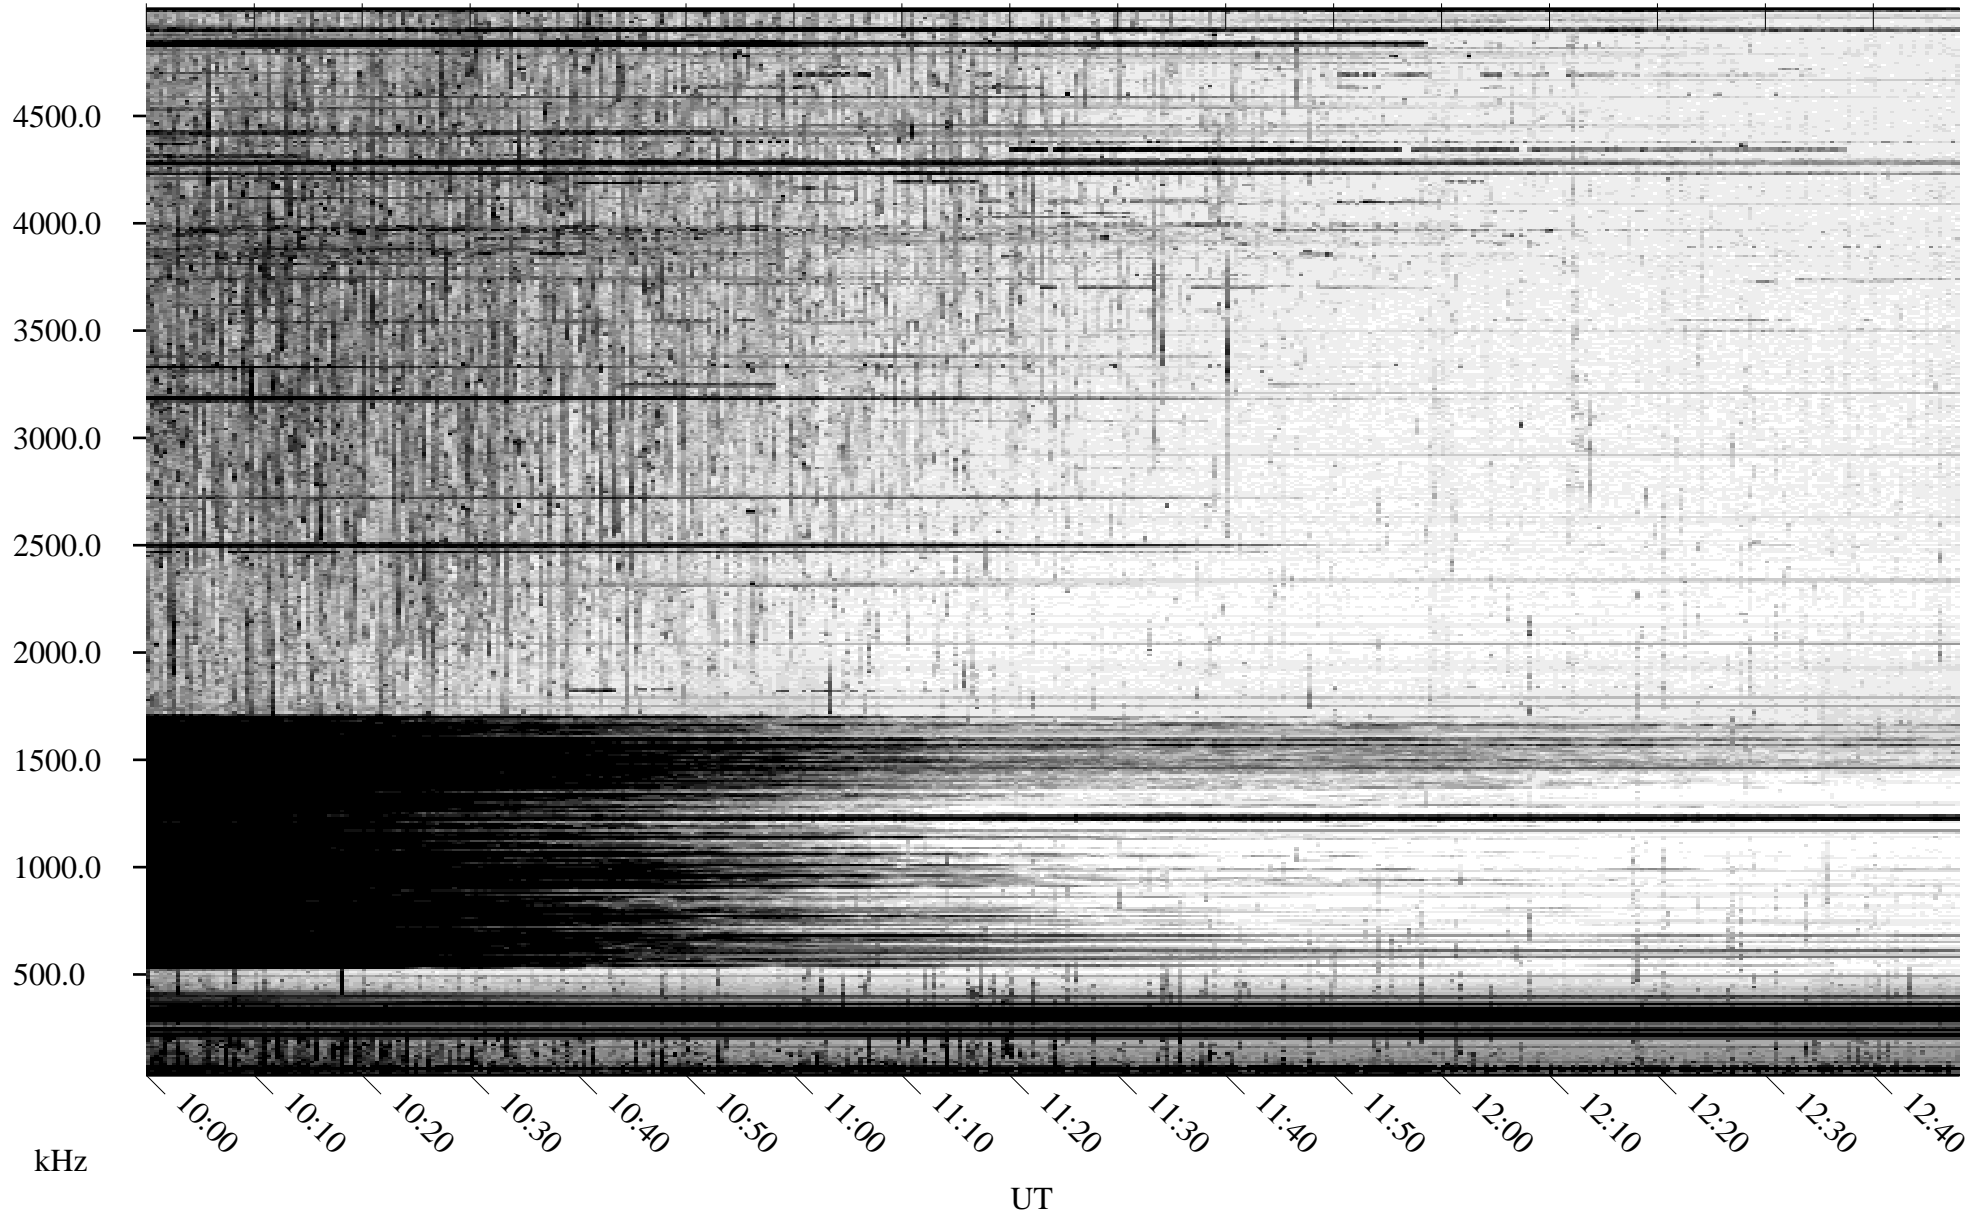

08/16/2010 Churchill, Manitoba

Linear Scale Black = 161 White = 15

ch10228l.r00SUm max_12

Page 1

08/16/2010 Churchill, Manitoba

Linear Scale Black = 161 White = 15

ch10228l.r00SUm max_12

Page 2

08/17/2010 Churchill, Manitoba

Linear Scale Black = 161 White = 15

ch10228l.r00SUm max_12

Page 3

08/17/2010 Churchill, Manitoba

Linear Scale Black = 161 White = 15

ch10228l.r00SUm max_12

Page 4

08/17/2010 Churchill, Manitoba

Linear Scale Black = 161 White = 15

ch10228l.r00SUm max_12

Page 5

08/17/2010 Churchill, Manitoba

Linear Scale Black = 161 White = 15

ch10228l.r00SUm max_12

Page 6

08/17/2010 Churchill, Manitoba

Linear Scale Black = 161 White = 15

ch10228l.r00SUm max_12

Page 7

08/17/2010 Churchill, Manitoba

Linear Scale Black = 161 White = 15

ch10228l.r00SUm max_12