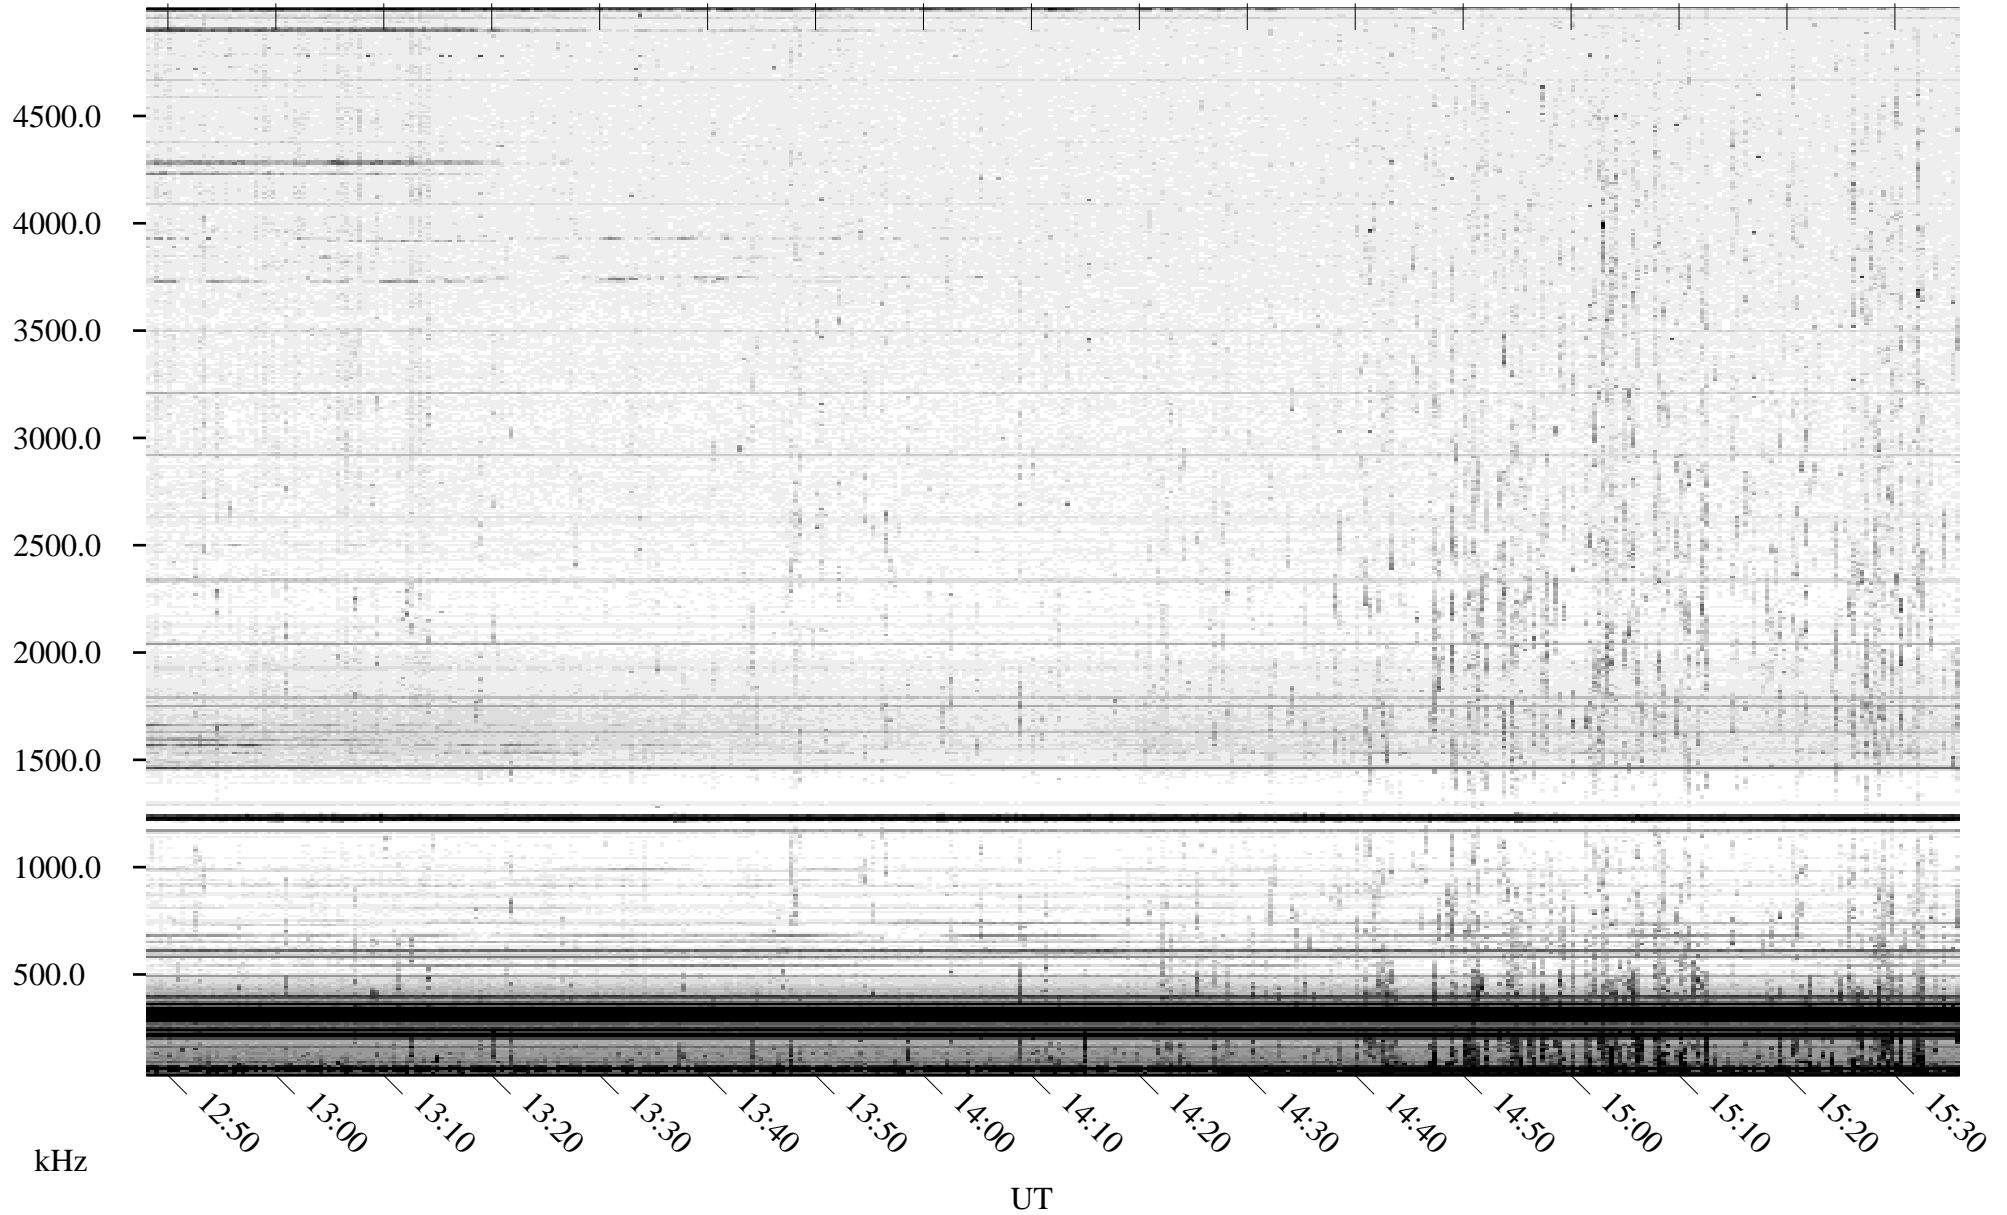

08/16/2010 Churchill, Manitoba

Linear Scale Black = 161 White = 15

ch10228l.r00SUm max_12

Page 1

08/16/2010 Churchill, Manitoba

Linear Scale Black = 161 White = 15

ch10228l.r00SUm max_12

Page 2

08/17/2010 Churchill, Manitoba

Linear Scale Black = 161 White = 15

ch10228l.r00SUm max_12

Page 3

08/17/2010 Churchill, Manitoba

Linear Scale Black = 161 White = 15

ch10228l.r00SUm max_12

Page 4

08/17/2010 Churchill, Manitoba

Linear Scale Black = 161 White = 15

ch10228l.r00SUm max_12

Page 5

08/17/2010 Churchill, Manitoba

Linear Scale Black = 161 White = 15

ch10228l.r00SUm max_12

Page 6

08/17/2010 Churchill, Manitoba

Linear Scale Black = 161 White = 15

ch10228l.r00SUm max_12

Page 7

08/17/2010 Churchill, Manitoba

Linear Scale Black = 161 White = 15

ch10228l.r00SUm max_12