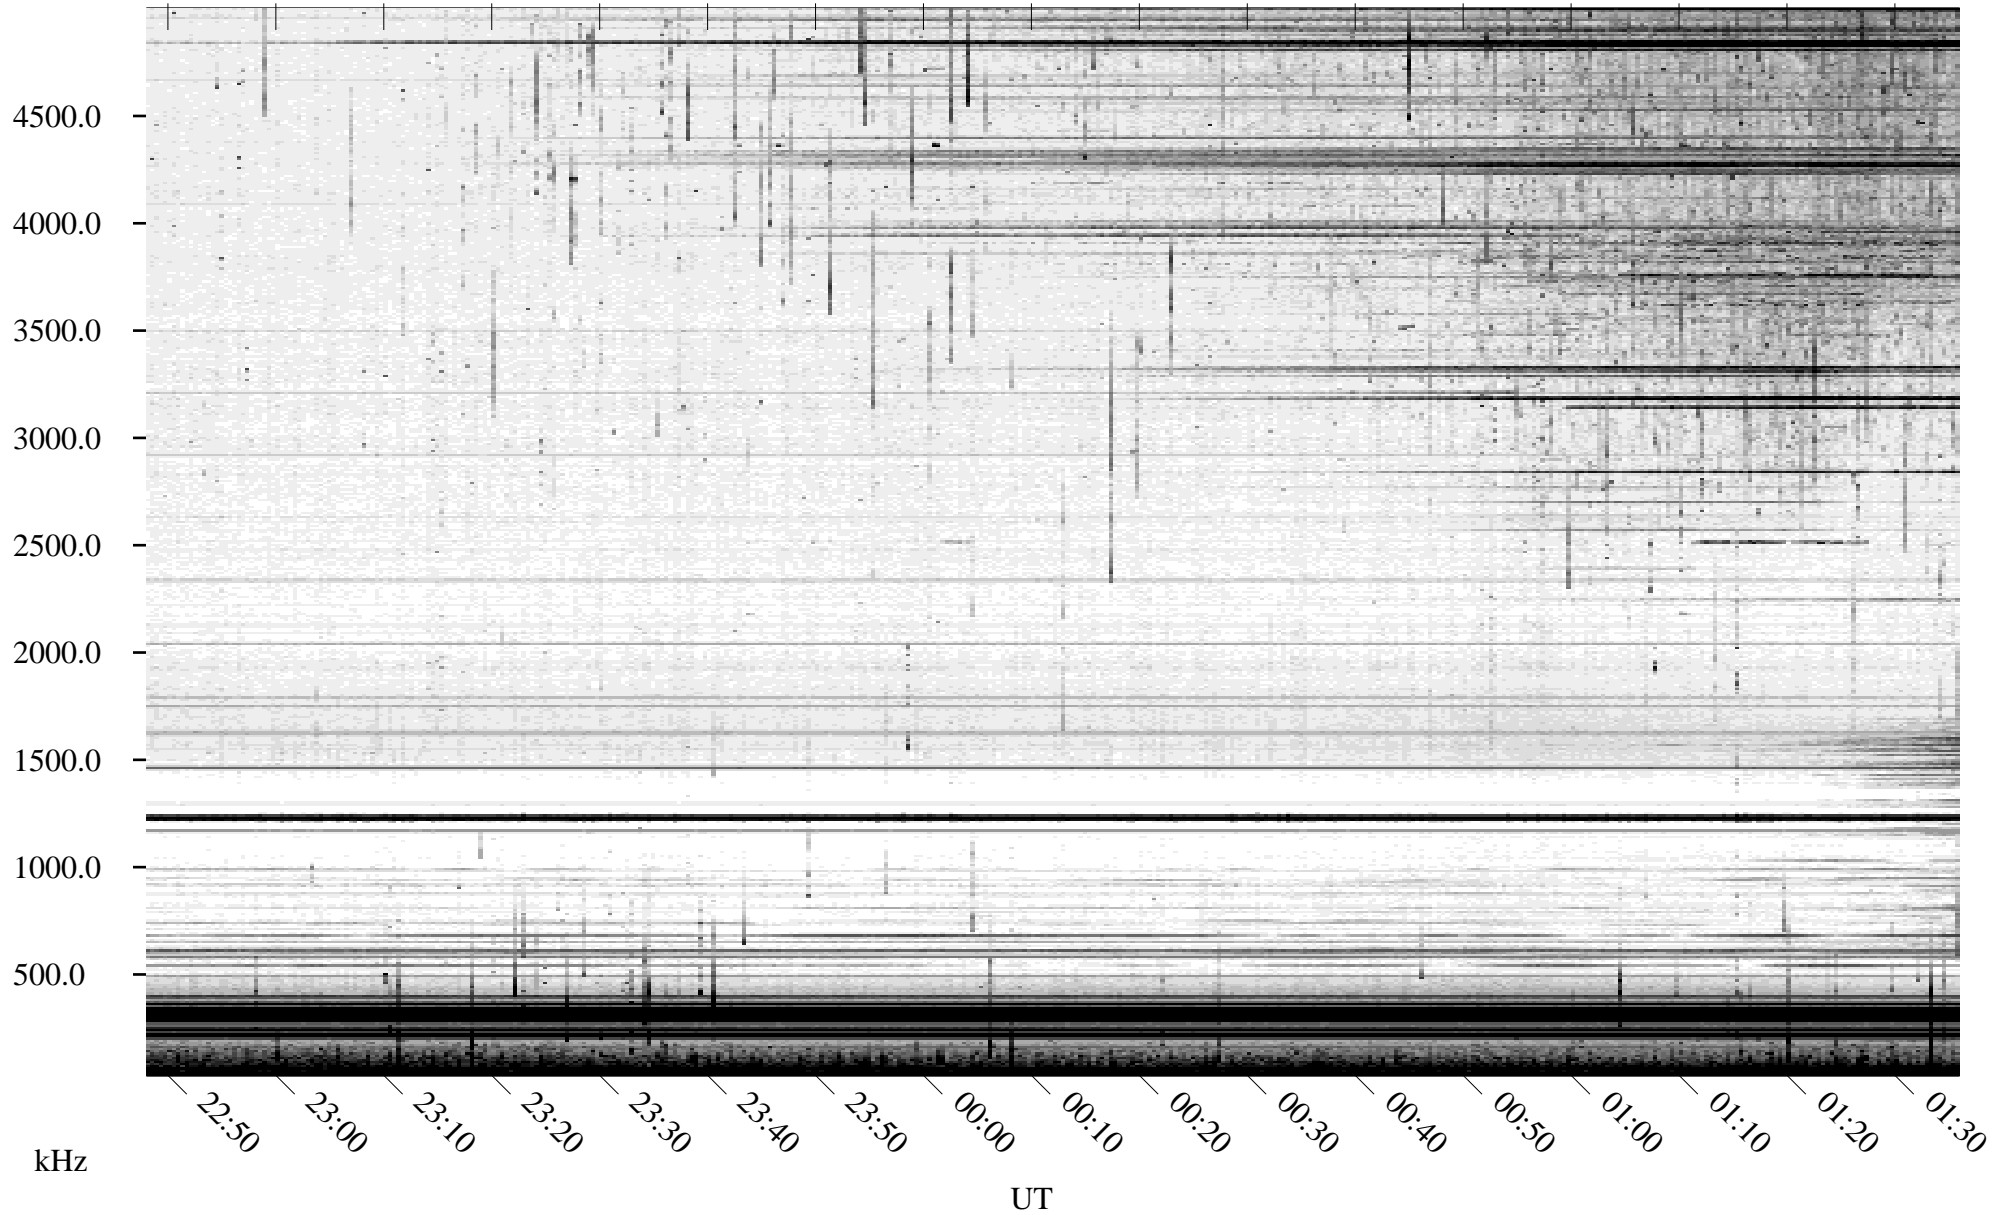

08/16/2010 Churchill, Manitoba

Linear Scale Black = 161 White = 15

ch10228l.r00SUm max_12

Page 1

08/16/2010 Churchill, Manitoba

Linear Scale Black = 161 White = 15

ch10228l.r00SUm max_12

Page 2

08/17/2010 Churchill, Manitoba

Linear Scale Black = 161 White = 15

ch10228l.r00SUm max_12

Page 3

08/17/2010 Churchill, Manitoba

Linear Scale Black = 161 White = 15

ch10228l.r00SUm max_12

Page 4

08/17/2010 Churchill, Manitoba

Linear Scale Black = 161 White = 15

ch10228l.r00SUm max_12

Page 5

08/17/2010 Churchill, Manitoba

Linear Scale Black = 161 White = 15

ch10228l.r00SUm max_12

Page 6

08/17/2010 Churchill, Manitoba

Linear Scale Black = 161 White = 15

ch10228l.r00SUm max_12

Page 7

08/17/2010 Churchill, Manitoba

Linear Scale Black = 161 White = 15

ch10228l.r00SUm max_12