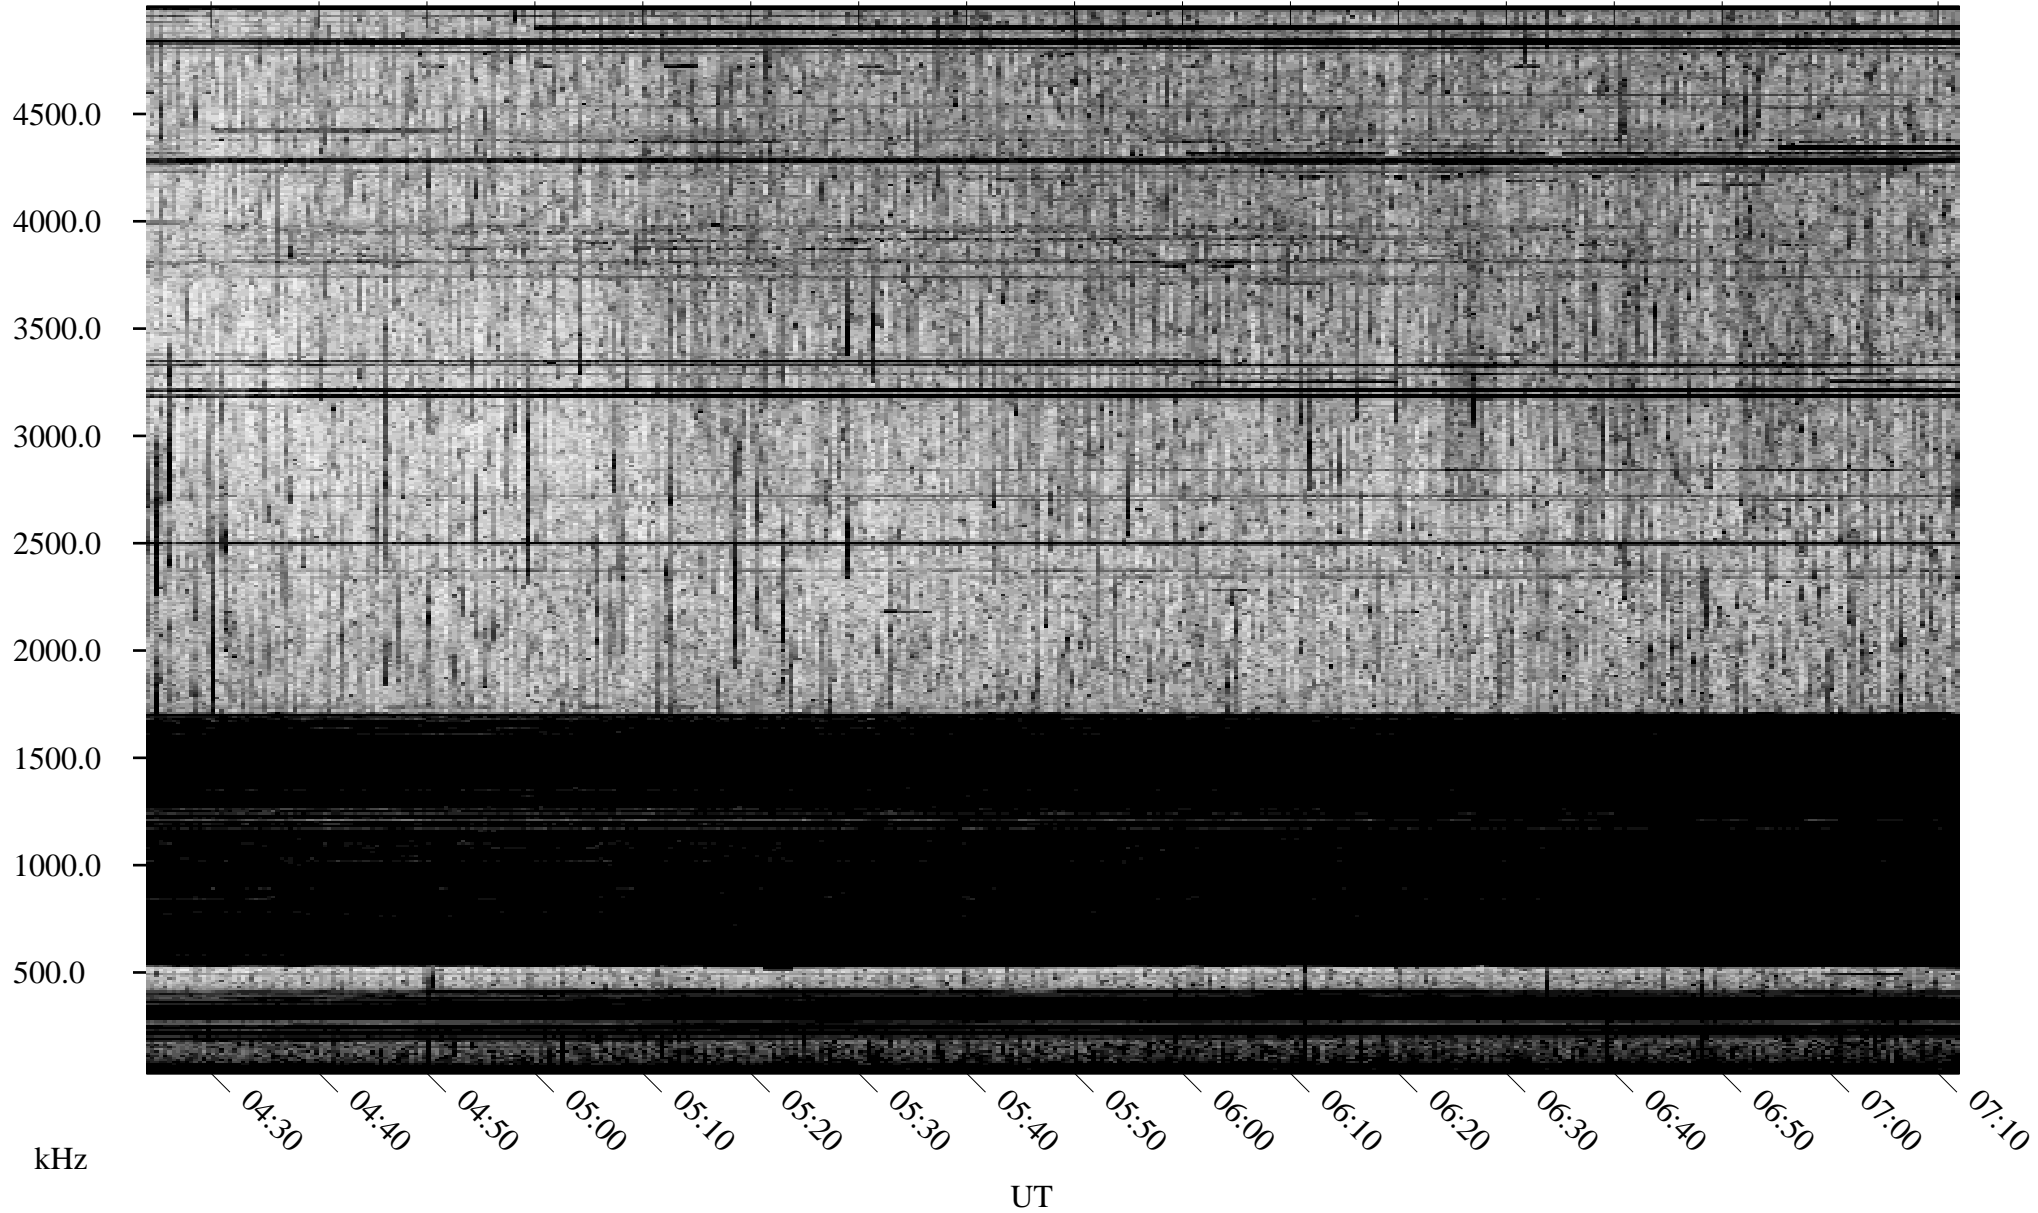

08/16/2010 Churchill, Manitoba

Linear Scale Black = 161 White = 15

ch10228l.r00SUm max_12

Page 1

08/16/2010 Churchill, Manitoba

Linear Scale Black = 161 White = 15

ch10228l.r00SUm max_12

Page 2

08/17/2010 Churchill, Manitoba

Linear Scale Black = 161 White = 15

ch10228l.r00SUm max_12

Page 3

08/17/2010 Churchill, Manitoba

Linear Scale Black = 161 White = 15

ch10228l.r00SUm max_12

Page 4

08/17/2010 Churchill, Manitoba

Linear Scale Black = 161 White = 15

ch10228l.r00SUm max_12

Page 5

08/17/2010 Churchill, Manitoba

Linear Scale Black = 161 White = 15

ch10228l.r00SUm max_12

Page 6

08/17/2010 Churchill, Manitoba

Linear Scale Black = 161 White = 15

ch10228l.r00SUm max_12

Page 7

08/17/2010 Churchill, Manitoba

Linear Scale Black = 161 White = 15

ch10228l.r00SUm max_12