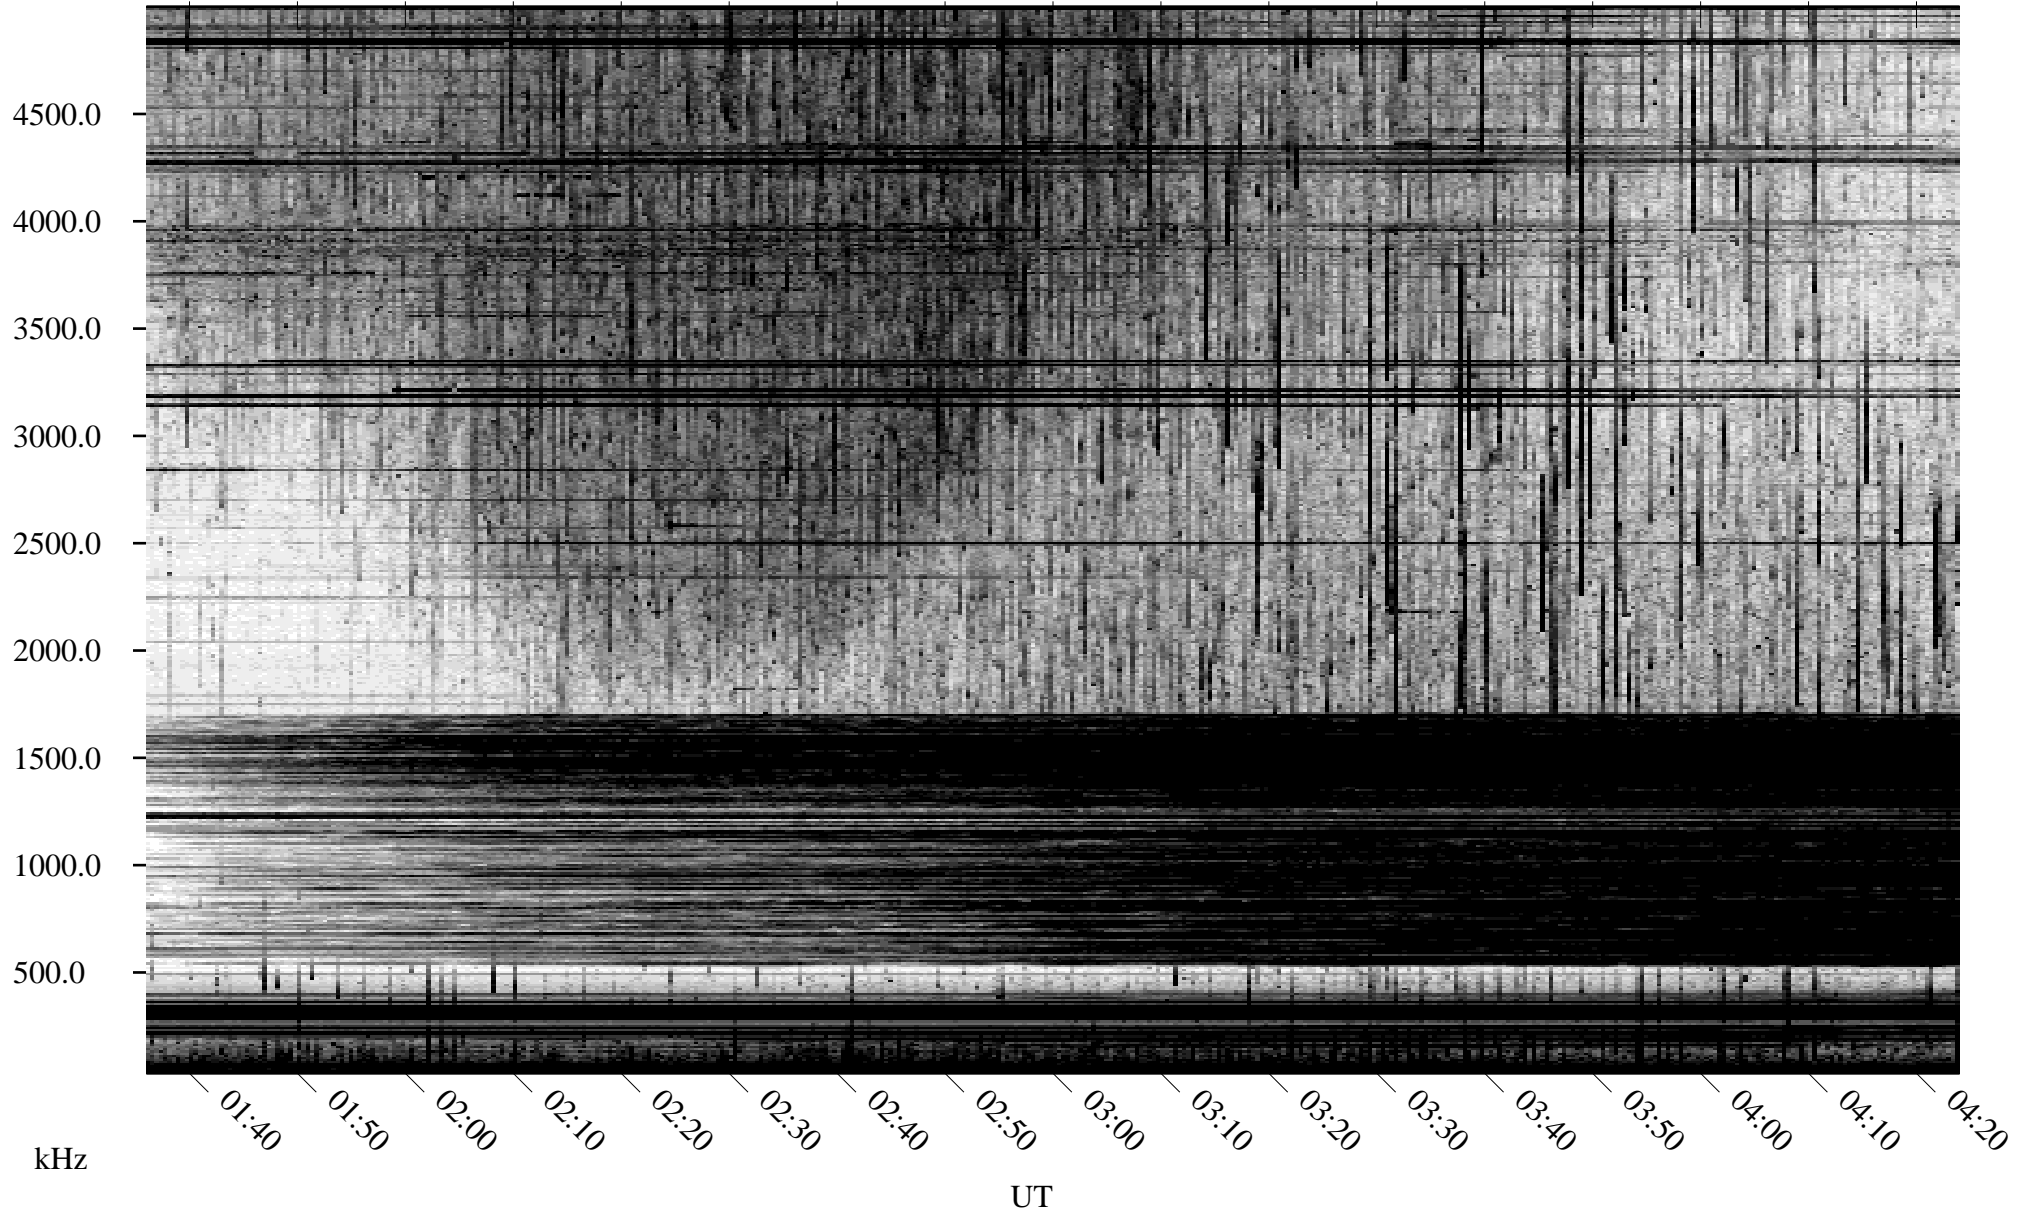

08/16/2010 Churchill, Manitoba

Linear Scale Black = 161 White = 15

ch10228l.r00SUm max_12

Page 1

08/16/2010 Churchill, Manitoba

Linear Scale Black = 161 White = 15

ch10228l.r00SUm max_12

Page 2

08/17/2010 Churchill, Manitoba

Linear Scale Black = 161 White = 15

ch10228l.r00SUm max_12

Page 3

08/17/2010 Churchill, Manitoba

Linear Scale Black = 161 White = 15

ch10228l.r00SUm max_12

Page 4

08/17/2010 Churchill, Manitoba

Linear Scale Black = 161 White = 15

ch10228l.r00SUm max_12

Page 5

08/17/2010 Churchill, Manitoba

Linear Scale Black = 161 White = 15

ch10228l.r00SUm max_12

Page 6

08/17/2010 Churchill, Manitoba

Linear Scale Black = 161 White = 15

ch10228l.r00SUm max_12

Page 7

08/17/2010 Churchill, Manitoba

Linear Scale Black = 161 White = 15

ch10228l.r00SUm max_12