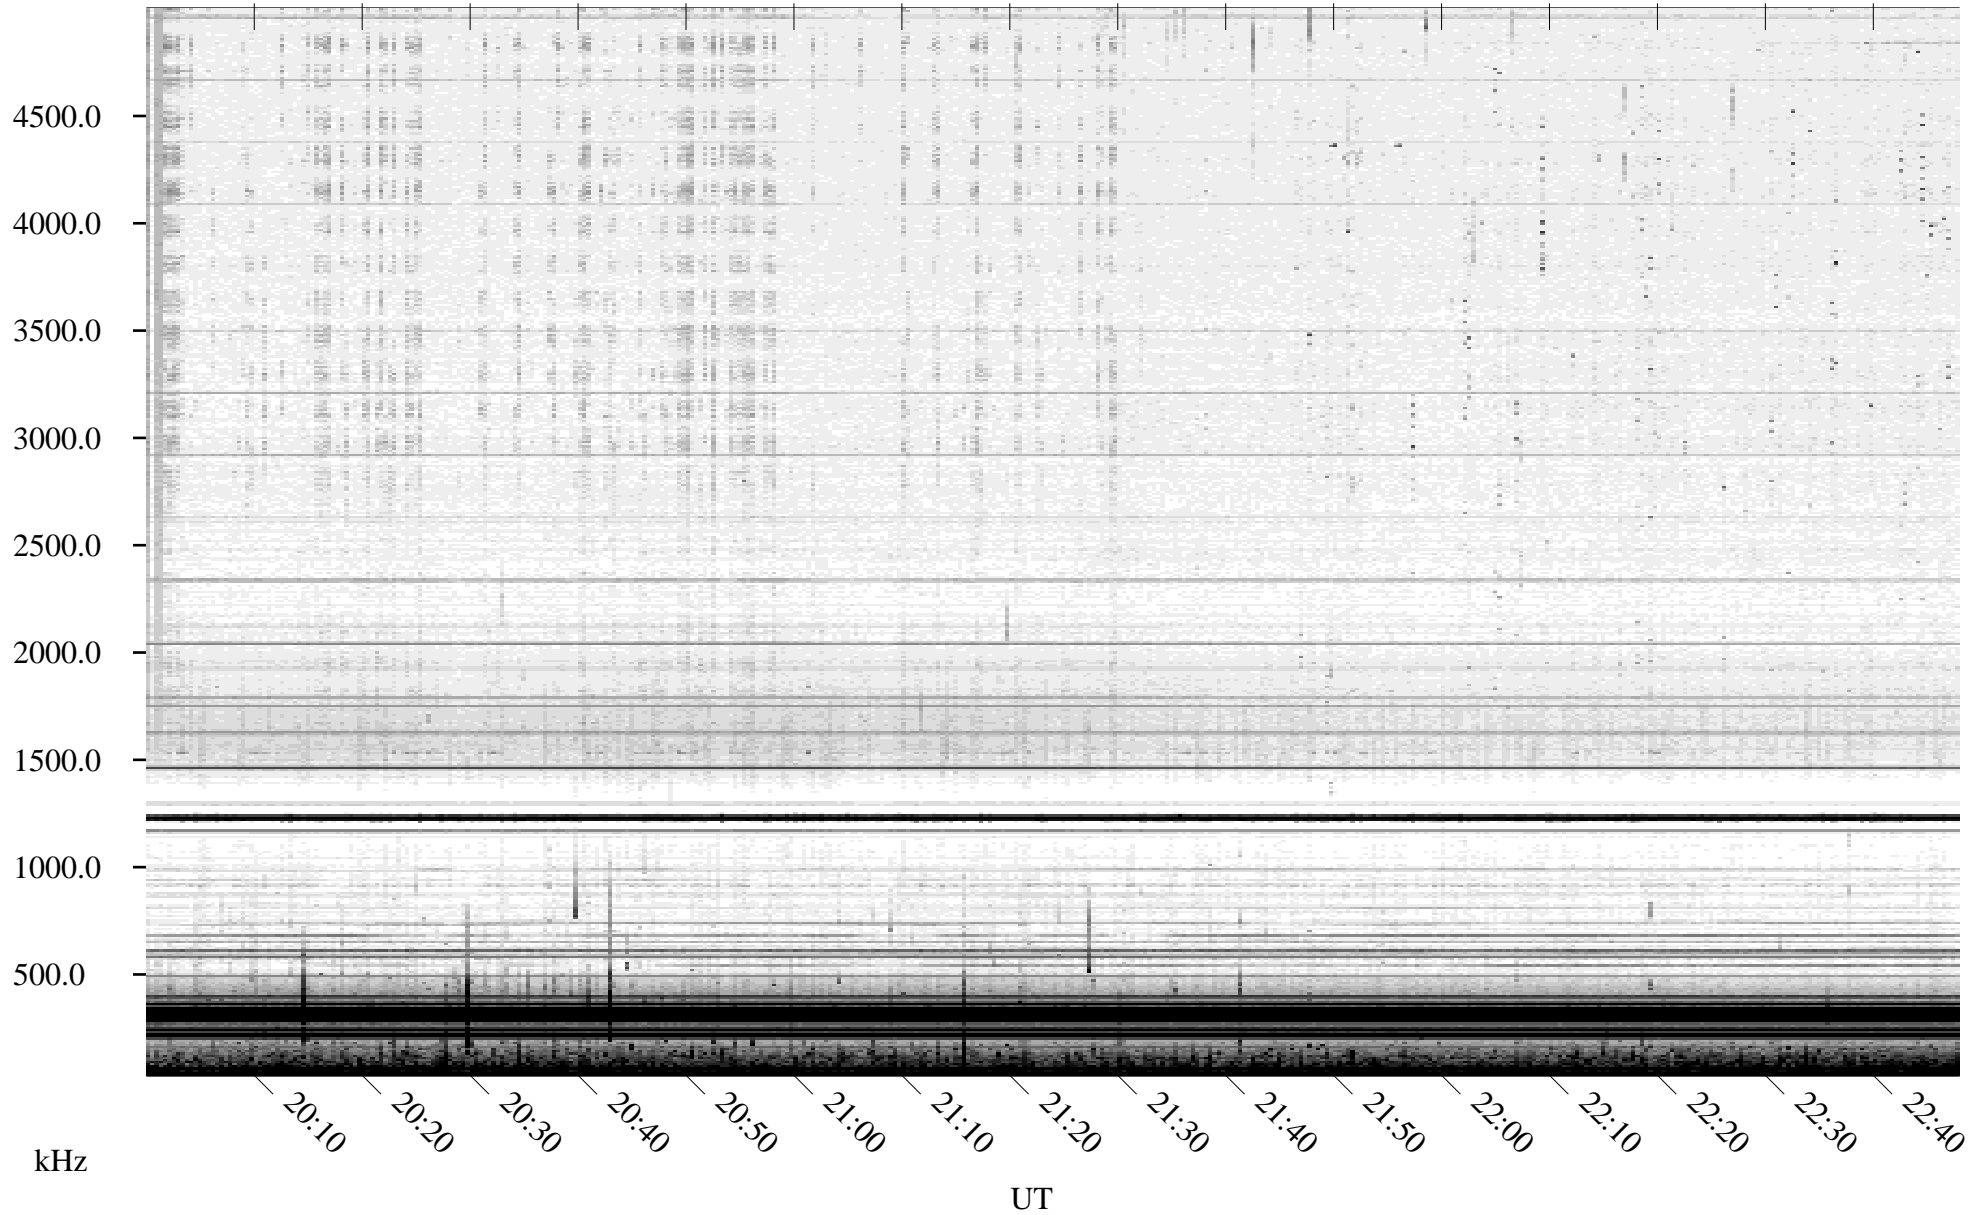

08/16/2010 Churchill, Manitoba

Linear Scale Black = 161 White = 15

ch10228l.r00SUm max_12

Page 1

08/16/2010 Churchill, Manitoba

Linear Scale Black = 161 White = 15

ch10228l.r00SUm max_12

Page 2

08/17/2010 Churchill, Manitoba

Linear Scale Black = 161 White = 15

ch10228l.r00SUm max_12

Page 3

08/17/2010 Churchill, Manitoba

Linear Scale Black = 161 White = 15

ch10228l.r00SUm max_12

Page 4

08/17/2010 Churchill, Manitoba

Linear Scale Black = 161 White = 15

ch10228l.r00SUm max_12

Page 5

08/17/2010 Churchill, Manitoba

Linear Scale Black = 161 White = 15

ch10228l.r00SUm max_12

Page 6

08/17/2010 Churchill, Manitoba

Linear Scale Black = 161 White = 15

ch10228l.r00SUm max_12

Page 7

08/17/2010 Churchill, Manitoba

Linear Scale Black = 161 White = 15

ch10228l.r00SUm max_12