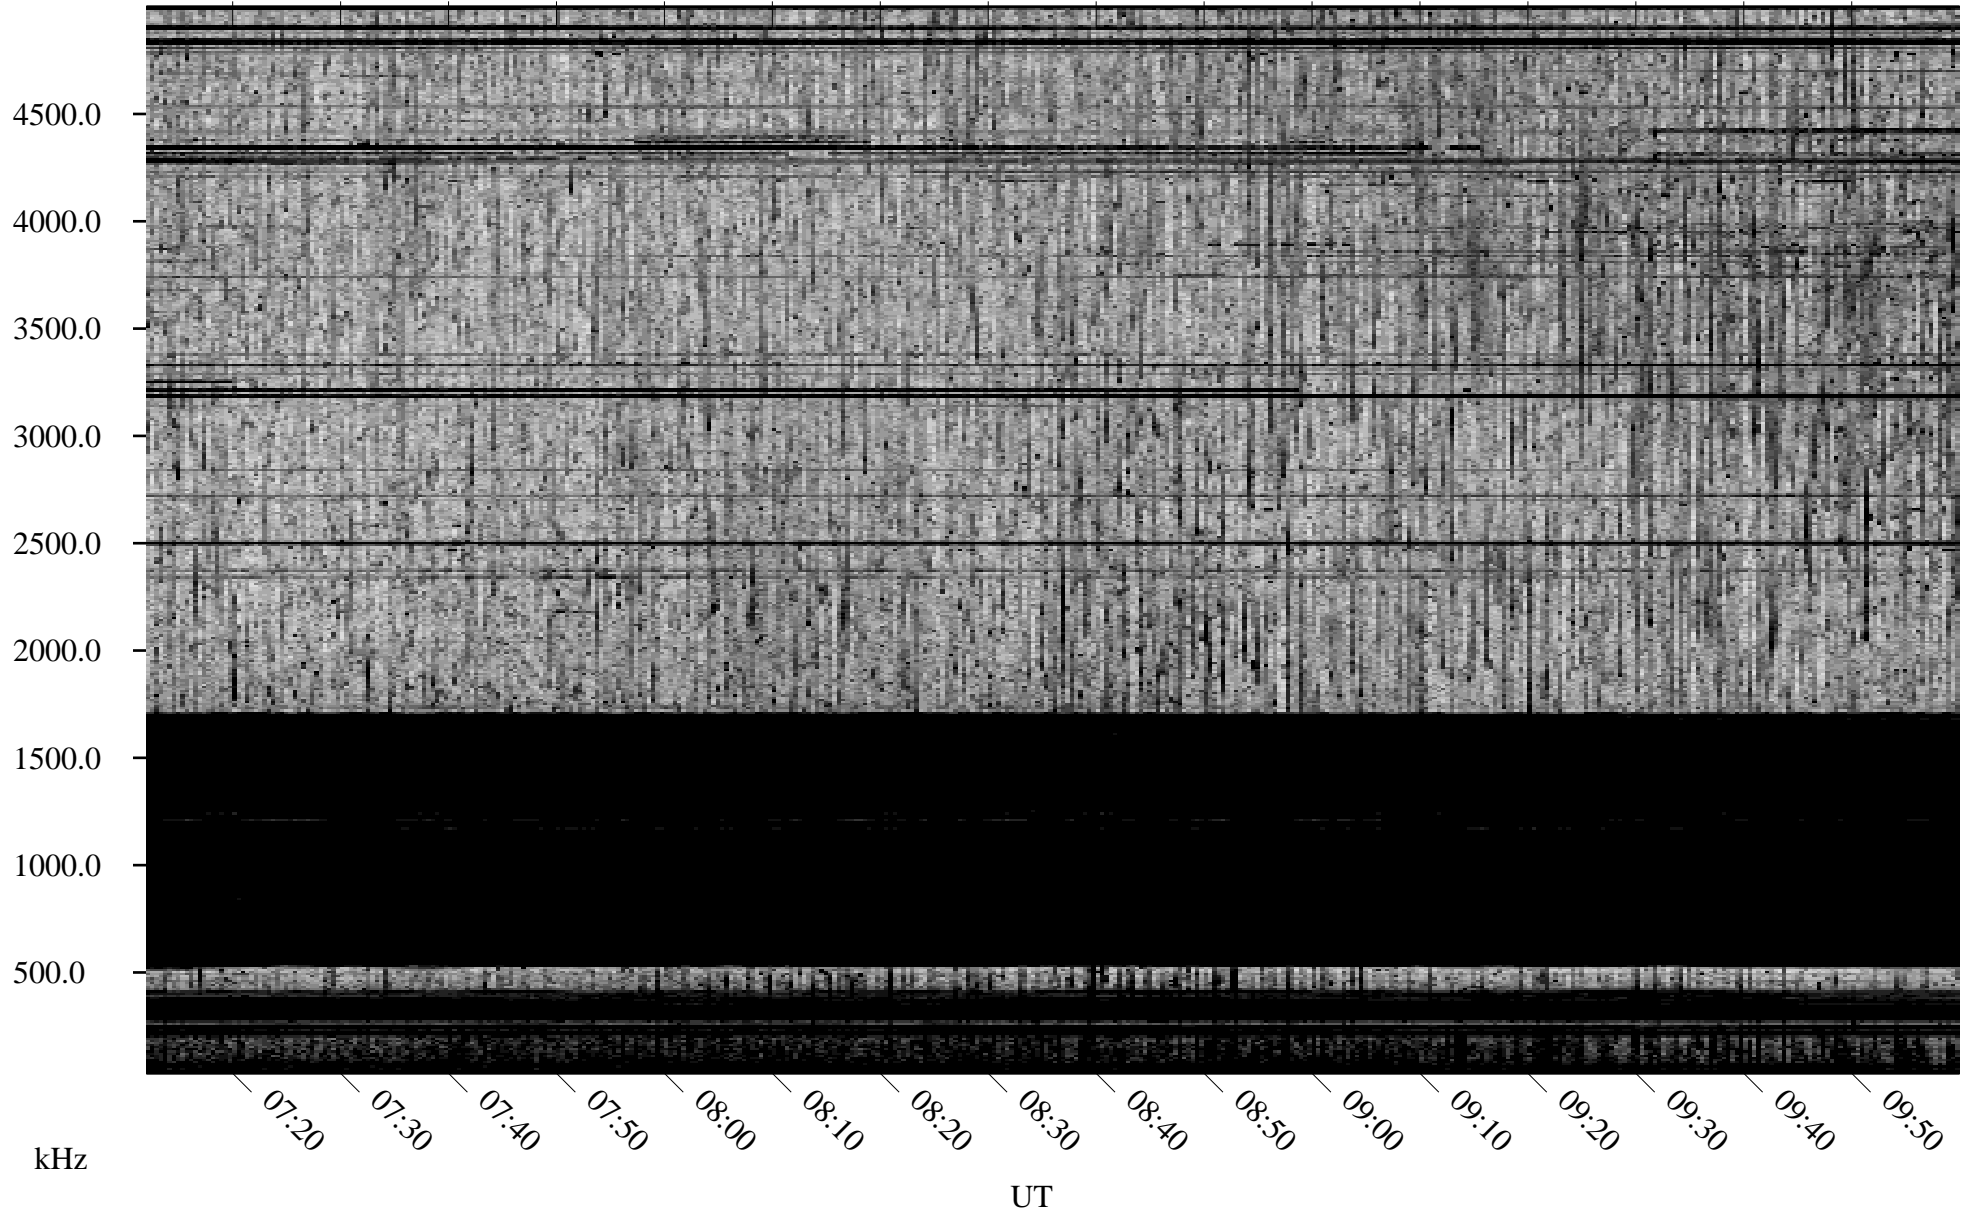

08/16/2010 Churchill, Manitoba

Linear Scale Black = 161 White = 15

ch10228l.r00SUm max_12

Page 1

08/16/2010 Churchill, Manitoba

Linear Scale Black = 161 White = 15

ch10228l.r00SUm max_12

Page 2

08/17/2010 Churchill, Manitoba

Linear Scale Black = 161 White = 15

ch10228l.r00SUm max_12

Page 3

08/17/2010 Churchill, Manitoba

Linear Scale Black = 161 White = 15

ch10228l.r00SUm max_12

Page 4

08/17/2010 Churchill, Manitoba

Linear Scale Black = 161 White = 15

ch10228l.r00SUm max_12

Page 5

08/17/2010 Churchill, Manitoba

Linear Scale Black = 161 White = 15

ch10228l.r00SUm max_12

Page 6

08/17/2010 Churchill, Manitoba

Linear Scale Black = 161 White = 15

ch10228l.r00SUm max_12

Page 7

08/17/2010 Churchill, Manitoba

Linear Scale Black = 161 White = 15

ch10228l.r00SUm max_12