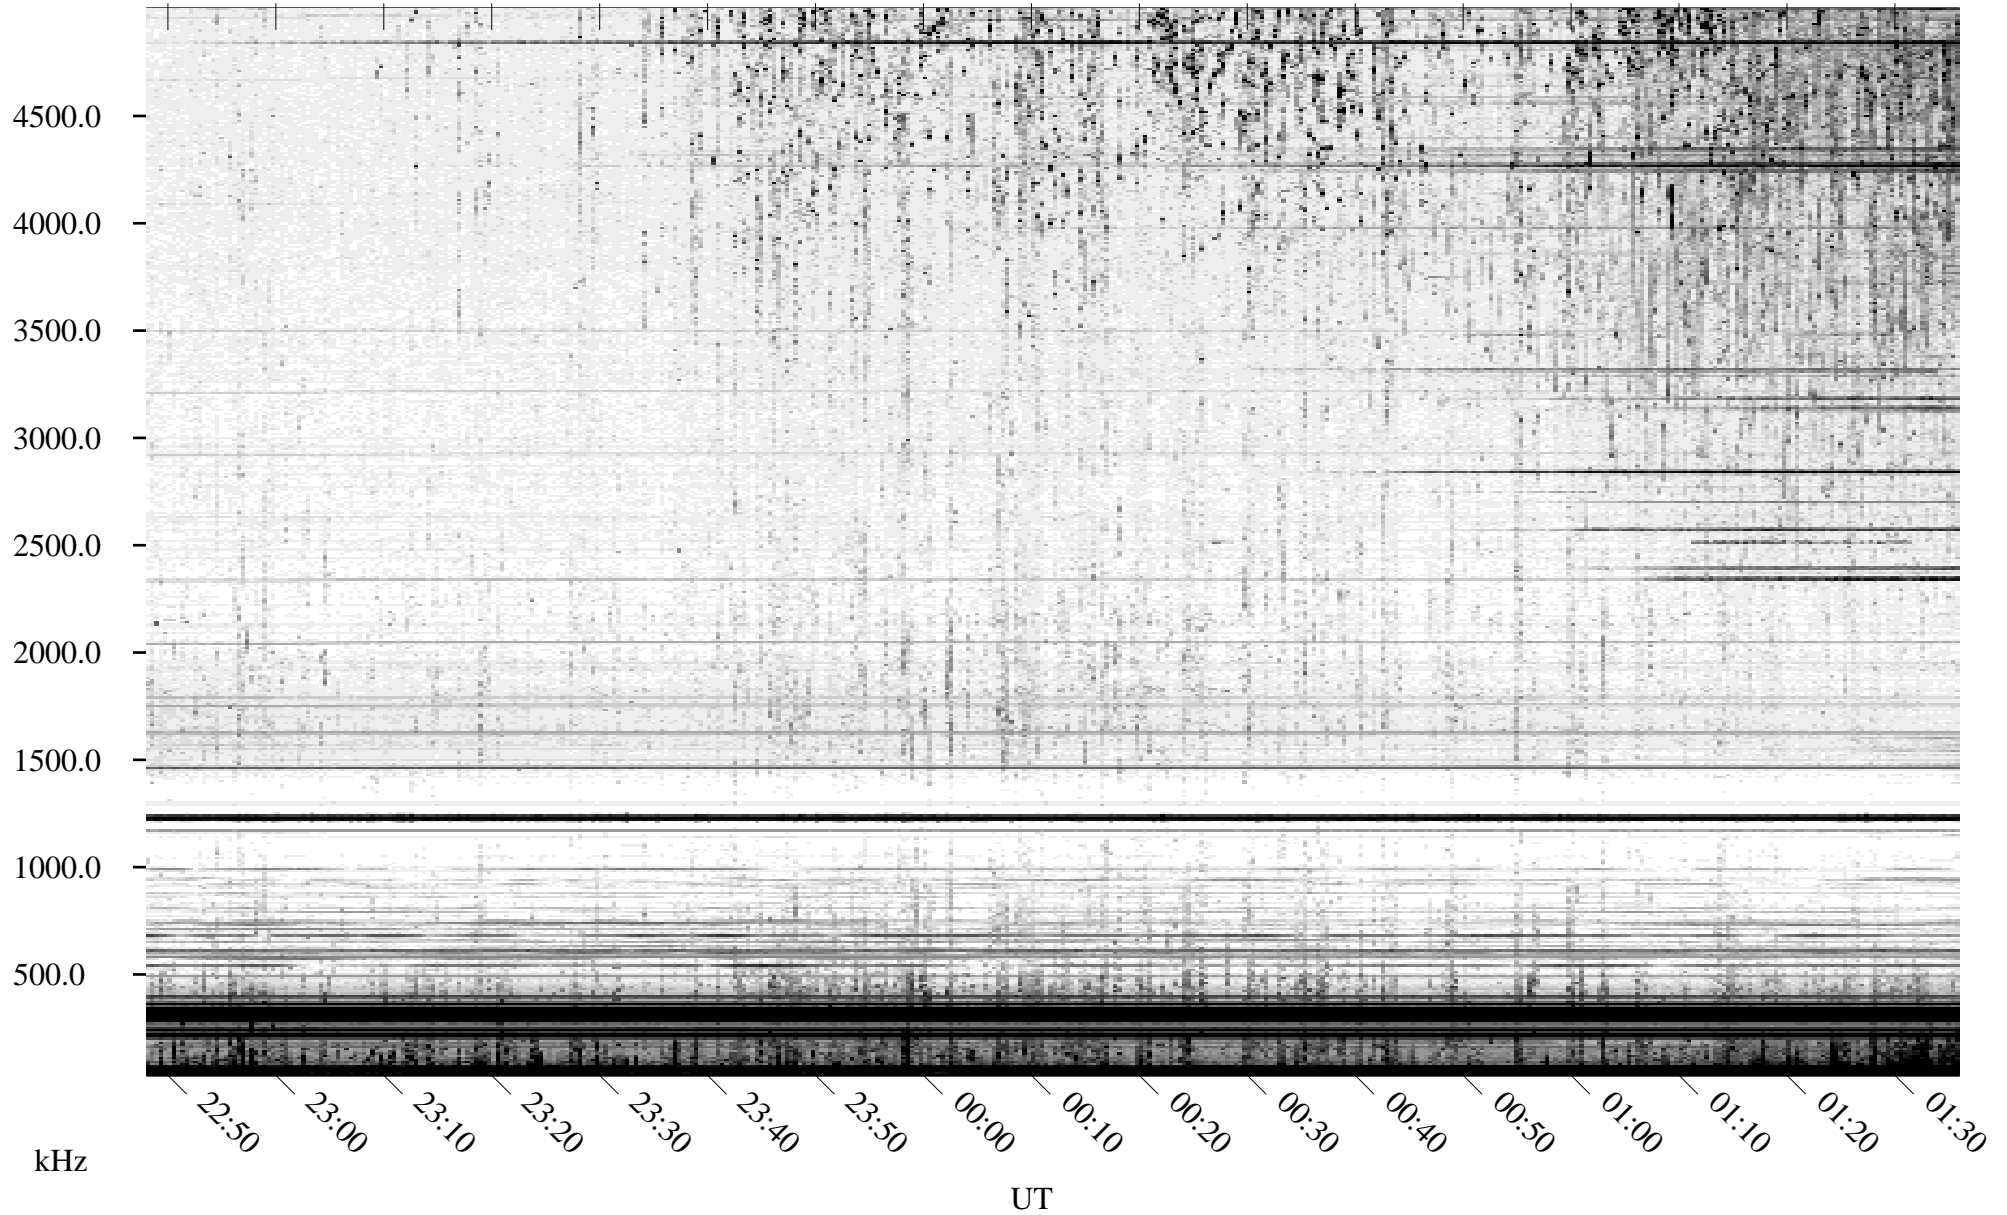

08/17/2010 Churchill, Manitoba

Linear Scale Black = 161 White = 15

ch10229l.r00SUm max_12

Page 1

08/17/2010 Churchill, Manitoba

Linear Scale Black = 161 White = 15

ch10229l.r00SUm max_12

Page 2

08/18/2010 Churchill, Manitoba

Linear Scale Black = 161 White = 15

ch10229l.r00SUm max_12

Page 3

08/18/2010 Churchill, Manitoba

Linear Scale Black = 161 White = 15

ch10229l.r00SUm max_12

Page 4

08/18/2010 Churchill, Manitoba

Linear Scale Black = 161 White = 15

ch10229l.r00SUm max_12

Page 5

08/18/2010 Churchill, Manitoba

Linear Scale Black = 161 White = 15

ch10229l.r00SUm max_12

Page 6

08/18/2010 Churchill, Manitoba

Linear Scale Black = 161 White = 15

ch10229l.r00SUm max_12

Page 7

08/18/2010 Churchill, Manitoba

Linear Scale Black = 161 White = 15

ch10229l.r00SUm max_12