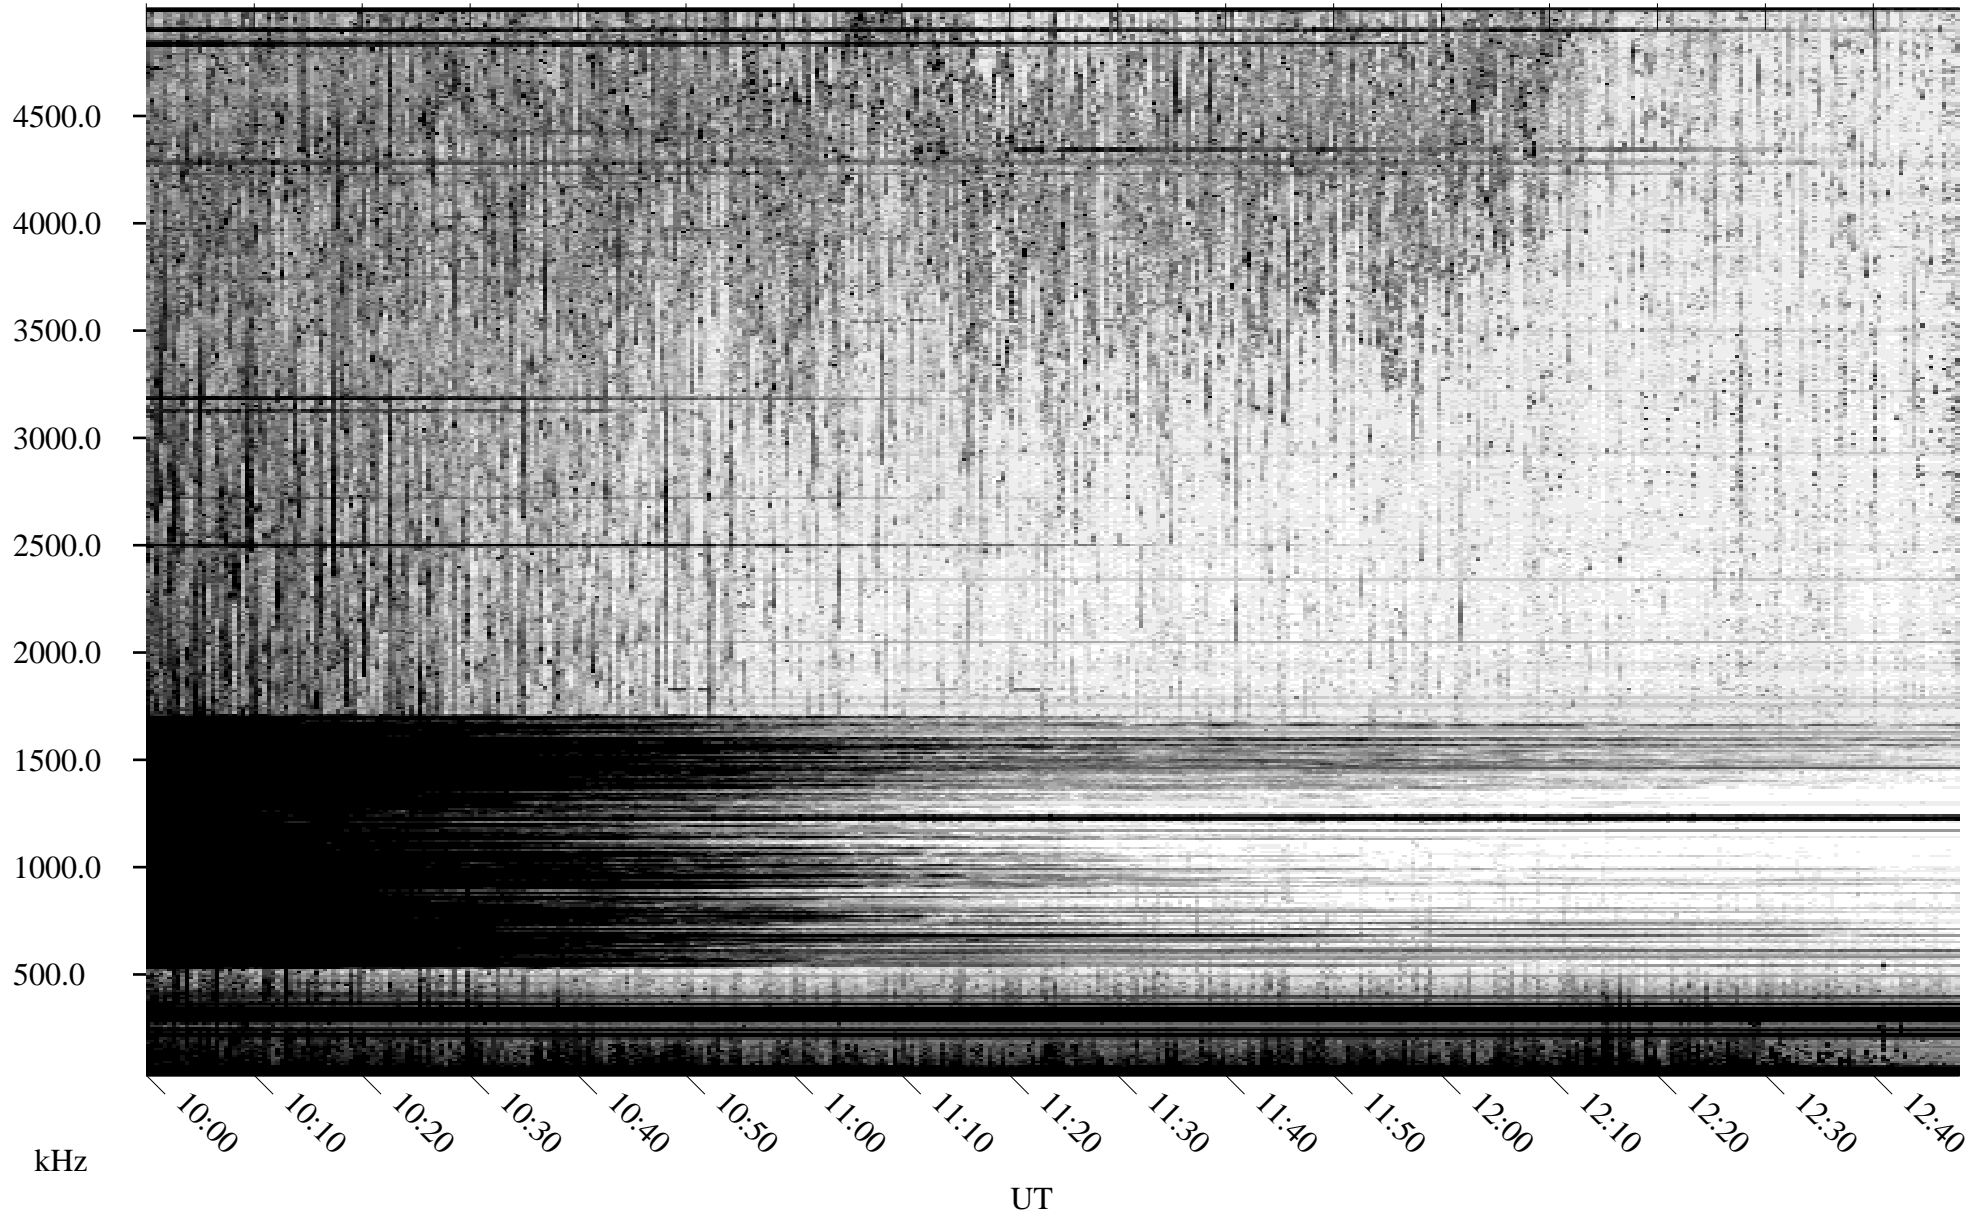

08/17/2010 Churchill, Manitoba

Linear Scale Black = 161 White = 15

ch10229l.r00SUm max_12

Page 1

08/17/2010 Churchill, Manitoba

Linear Scale Black = 161 White = 15

ch10229l.r00SUm max_12

Page 2

08/18/2010 Churchill, Manitoba

Linear Scale Black = 161 White = 15

ch10229l.r00SUm max_12

Page 3

08/18/2010 Churchill, Manitoba

Linear Scale Black = 161 White = 15

ch10229l.r00SUm max_12

Page 4

08/18/2010 Churchill, Manitoba

Linear Scale Black = 161 White = 15

ch10229l.r00SUm max_12

Page 5

08/18/2010 Churchill, Manitoba

Linear Scale Black = 161 White = 15

ch10229l.r00SUm max_12

Page 6

08/18/2010 Churchill, Manitoba

Linear Scale Black = 161 White = 15

ch10229l.r00SUm max_12

Page 7

08/18/2010 Churchill, Manitoba

Linear Scale Black = 161 White = 15

ch10229l.r00SUm max_12