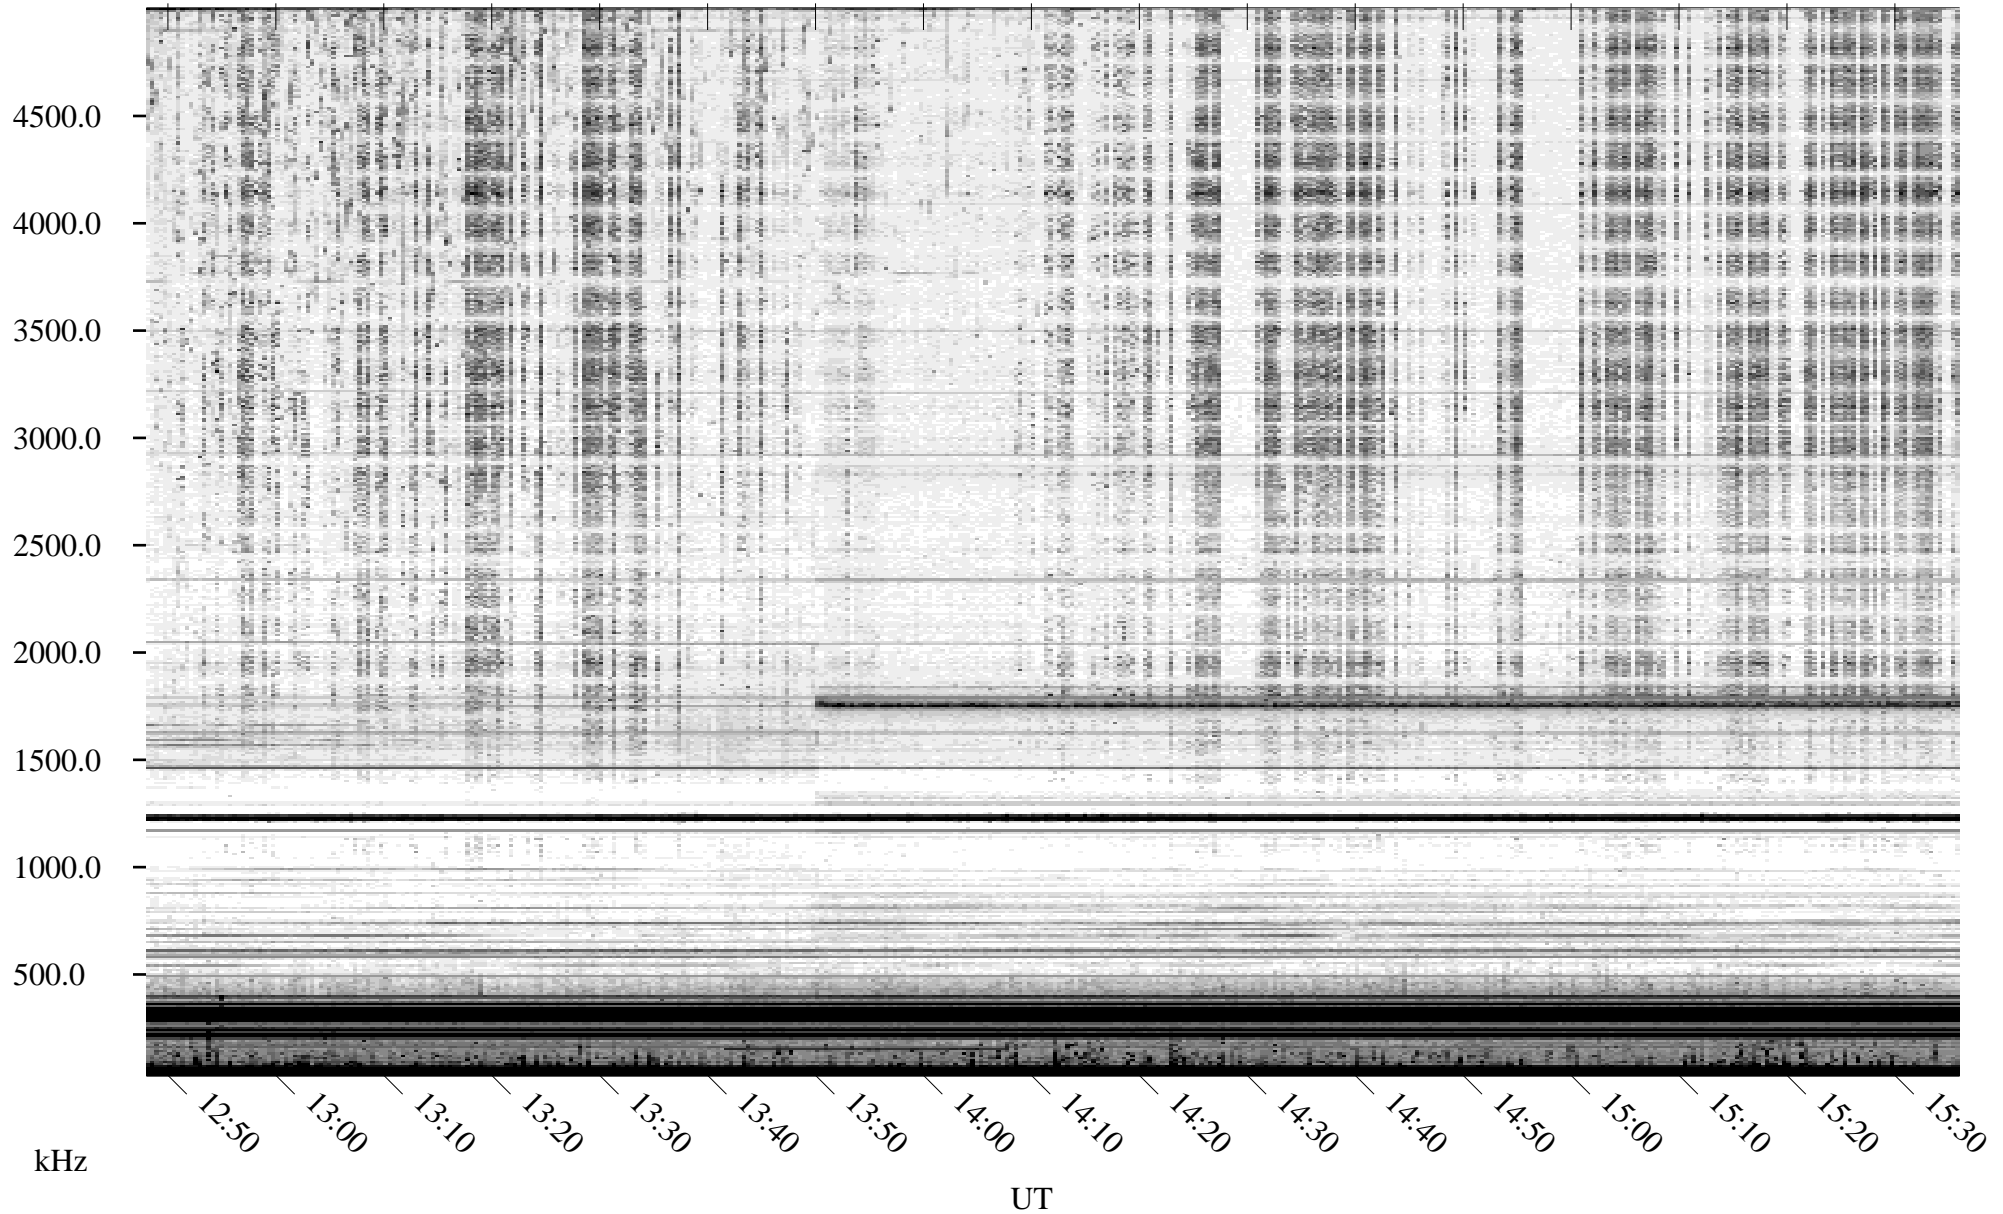

08/17/2010 Churchill, Manitoba

Linear Scale Black = 161 White = 15

ch10229l.r00SUm max_12

Page 1

08/17/2010 Churchill, Manitoba

Linear Scale Black = 161 White = 15

ch10229l.r00SUm max_12

Page 2

08/18/2010 Churchill, Manitoba

Linear Scale Black = 161 White = 15

ch10229l.r00SUm max_12

Page 3

08/18/2010 Churchill, Manitoba

Linear Scale Black = 161 White = 15

ch10229l.r00SUm max_12

Page 4

08/18/2010 Churchill, Manitoba

Linear Scale Black = 161 White = 15

ch10229l.r00SUm max_12

Page 5

08/18/2010 Churchill, Manitoba

Linear Scale Black = 161 White = 15

ch10229l.r00SUm max_12

Page 6

08/18/2010 Churchill, Manitoba

Linear Scale Black = 161 White = 15

ch10229l.r00SUm max_12

Page 7

08/18/2010 Churchill, Manitoba

Linear Scale Black = 161 White = 15

ch10229l.r00SUm max_12