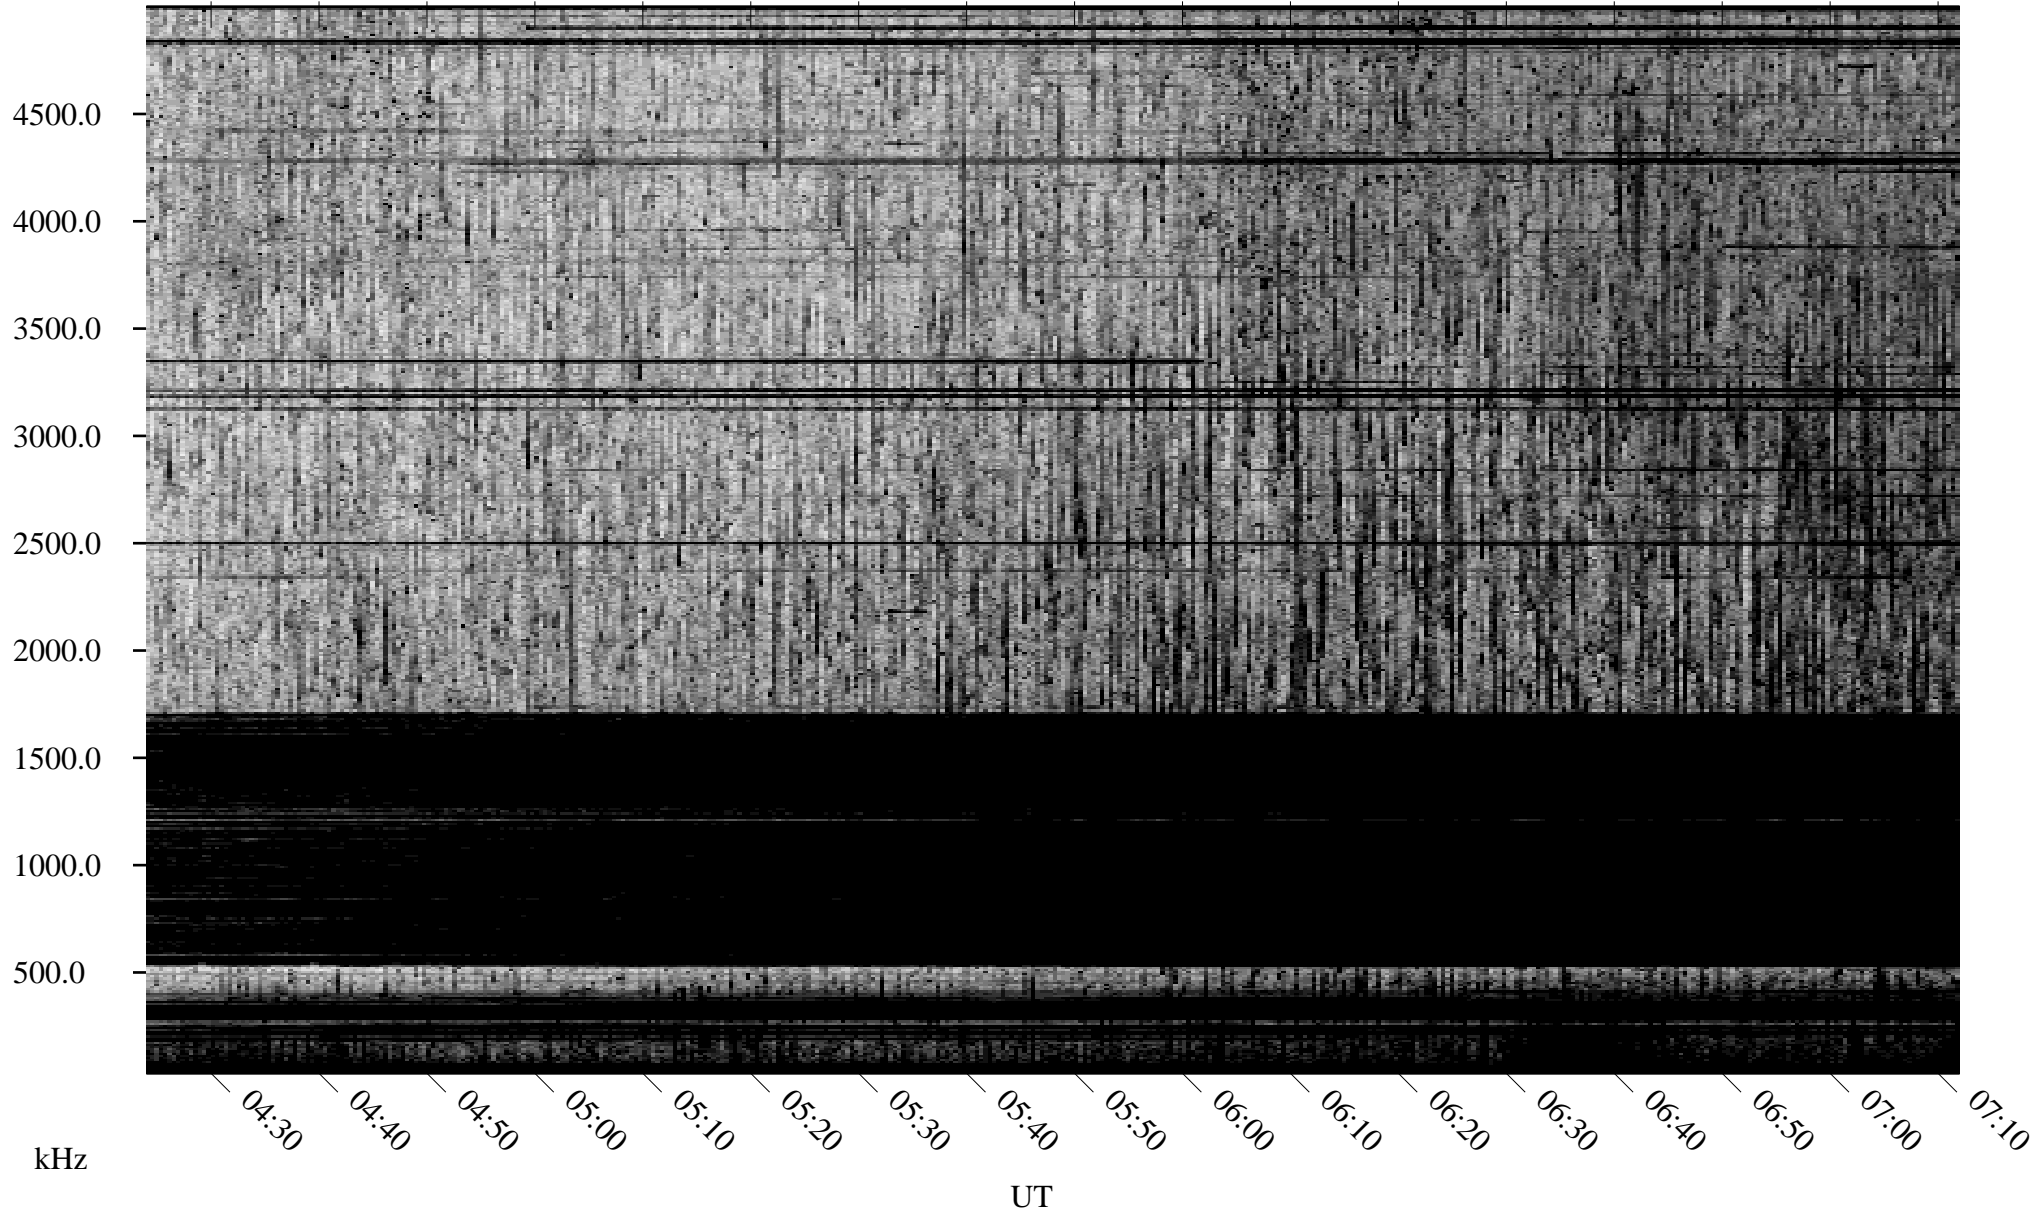

08/17/2010 Churchill, Manitoba

Linear Scale Black = 161 White = 15

ch10229l.r00SUm max_12

Page 1

08/17/2010 Churchill, Manitoba

Linear Scale Black = 161 White = 15

ch10229l.r00SUm max_12

Page 2

08/18/2010 Churchill, Manitoba

Linear Scale Black = 161 White = 15

ch10229l.r00SUm max_12

Page 3

08/18/2010 Churchill, Manitoba

Linear Scale Black = 161 White = 15

ch10229l.r00SUm max_12

Page 4

08/18/2010 Churchill, Manitoba

Linear Scale Black = 161 White = 15

ch10229l.r00SUm max_12

Page 5

08/18/2010 Churchill, Manitoba

Linear Scale Black = 161 White = 15

ch10229l.r00SUm max_12

Page 6

08/18/2010 Churchill, Manitoba

Linear Scale Black = 161 White = 15

ch10229l.r00SUm max_12

Page 7

08/18/2010 Churchill, Manitoba

Linear Scale Black = 161 White = 15

ch10229l.r00SUm max_12