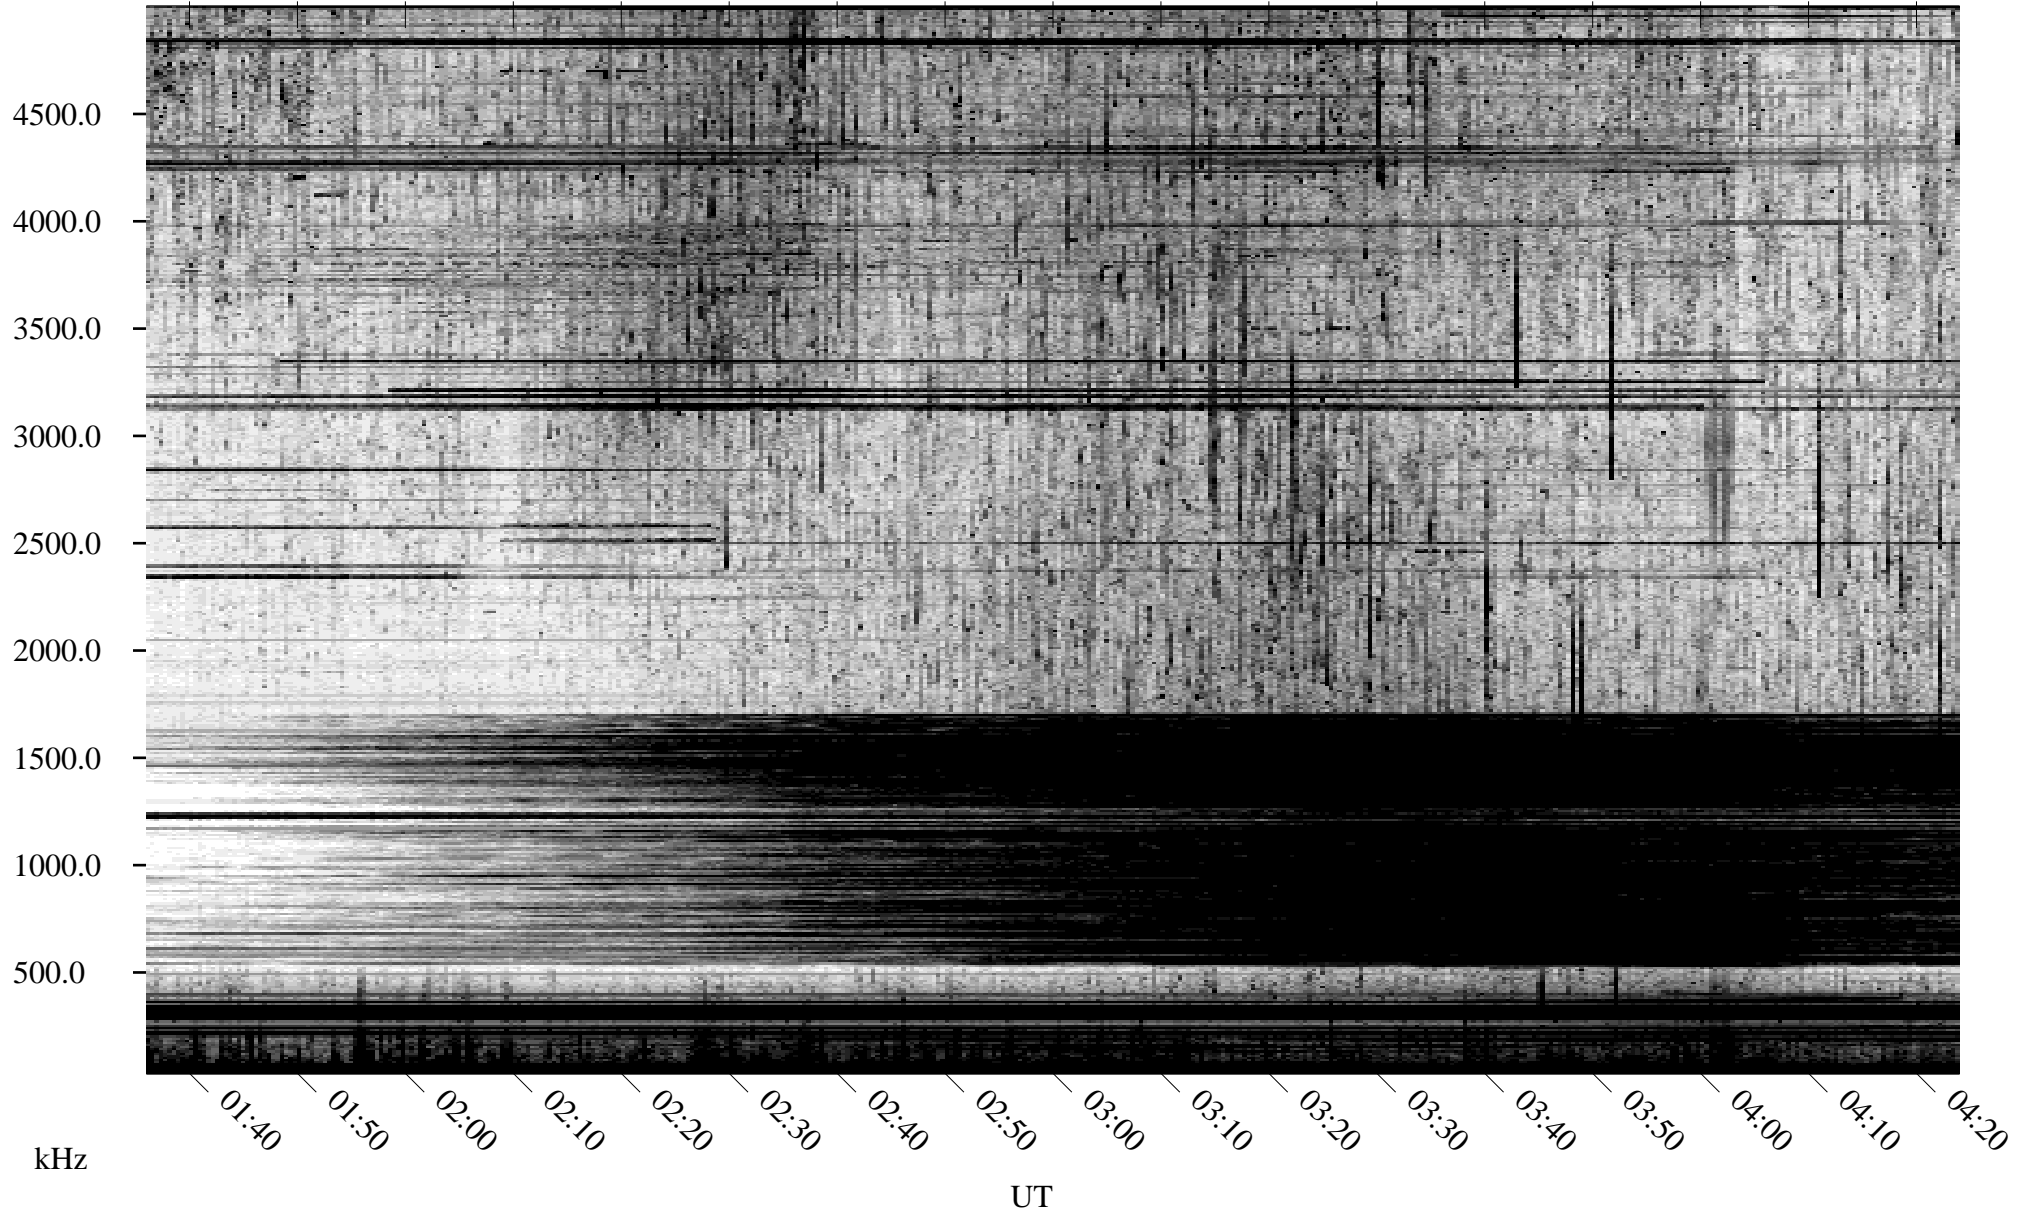

08/17/2010 Churchill, Manitoba

Linear Scale Black = 161 White = 15

ch10229l.r00SUm max_12

Page 1

08/17/2010 Churchill, Manitoba

Linear Scale Black = 161 White = 15

ch10229l.r00SUm max_12

Page 2

08/18/2010 Churchill, Manitoba

Linear Scale Black = 161 White = 15

ch10229l.r00SUm max_12

Page 3

08/18/2010 Churchill, Manitoba

Linear Scale Black = 161 White = 15

ch10229l.r00SUm max_12

Page 4

08/18/2010 Churchill, Manitoba

Linear Scale Black = 161 White = 15

ch10229l.r00SUm max_12

Page 5

08/18/2010 Churchill, Manitoba

Linear Scale Black = 161 White = 15

ch10229l.r00SUm max_12

Page 6

08/18/2010 Churchill, Manitoba

Linear Scale Black = 161 White = 15

ch10229l.r00SUm max_12

Page 7

08/18/2010 Churchill, Manitoba

Linear Scale Black = 161 White = 15

ch10229l.r00SUm max_12