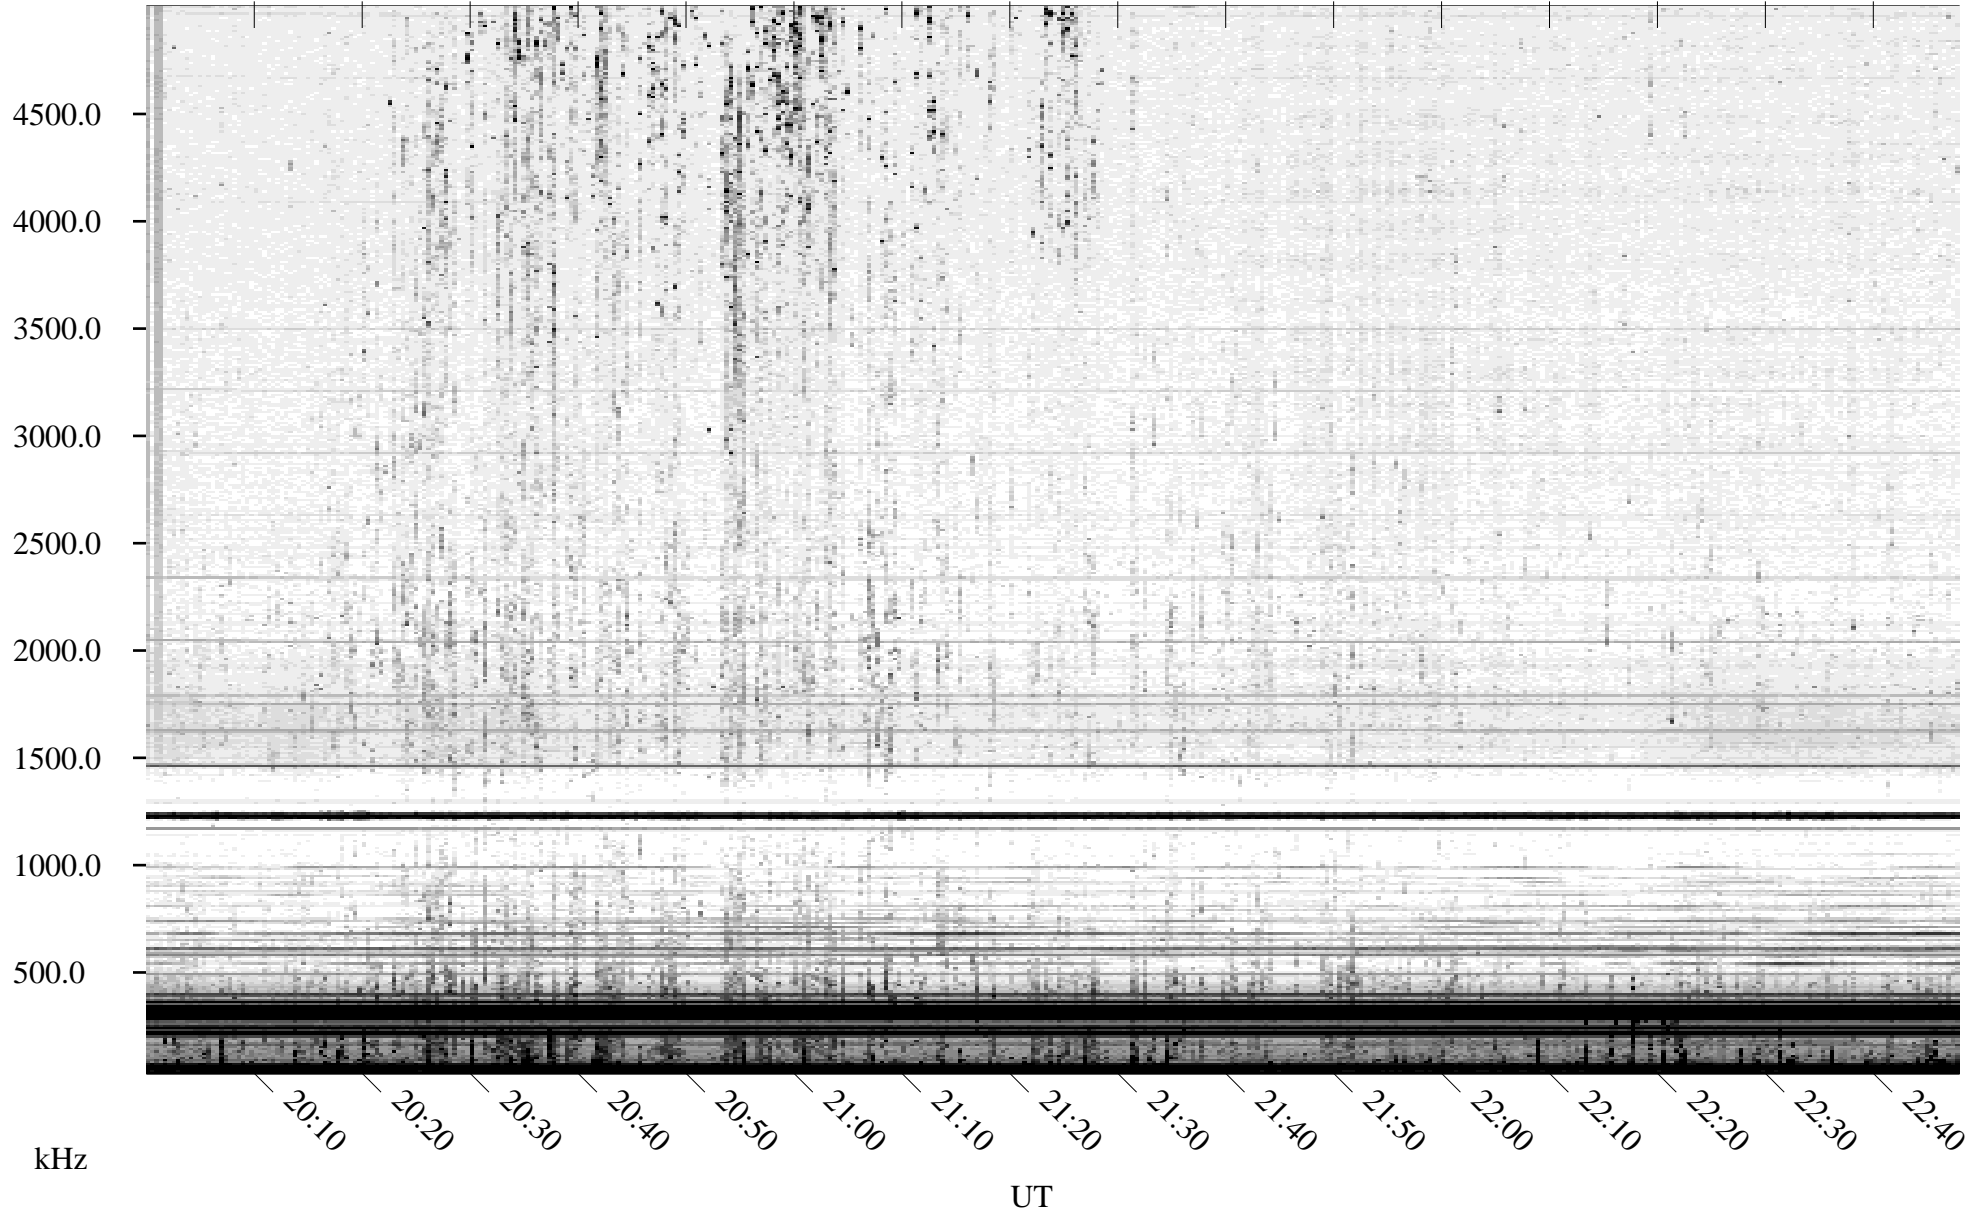

08/17/2010 Churchill, Manitoba

Linear Scale Black = 161 White = 15

ch10229l.r00SUm max_12

Page 1

08/17/2010 Churchill, Manitoba

Linear Scale Black = 161 White = 15

ch10229l.r00SUm max_12

Page 2

08/18/2010 Churchill, Manitoba

Linear Scale Black = 161 White = 15

ch10229l.r00SUm max_12

Page 3

08/18/2010 Churchill, Manitoba

Linear Scale Black = 161 White = 15

ch10229l.r00SUm max_12

Page 4

08/18/2010 Churchill, Manitoba

Linear Scale Black = 161 White = 15

ch10229l.r00SUm max_12

Page 5

08/18/2010 Churchill, Manitoba

Linear Scale Black = 161 White = 15

ch10229l.r00SUm max_12

Page 6

08/18/2010 Churchill, Manitoba

Linear Scale Black = 161 White = 15

ch10229l.r00SUm max_12

Page 7

08/18/2010 Churchill, Manitoba

Linear Scale Black = 161 White = 15

ch10229l.r00SUm max_12