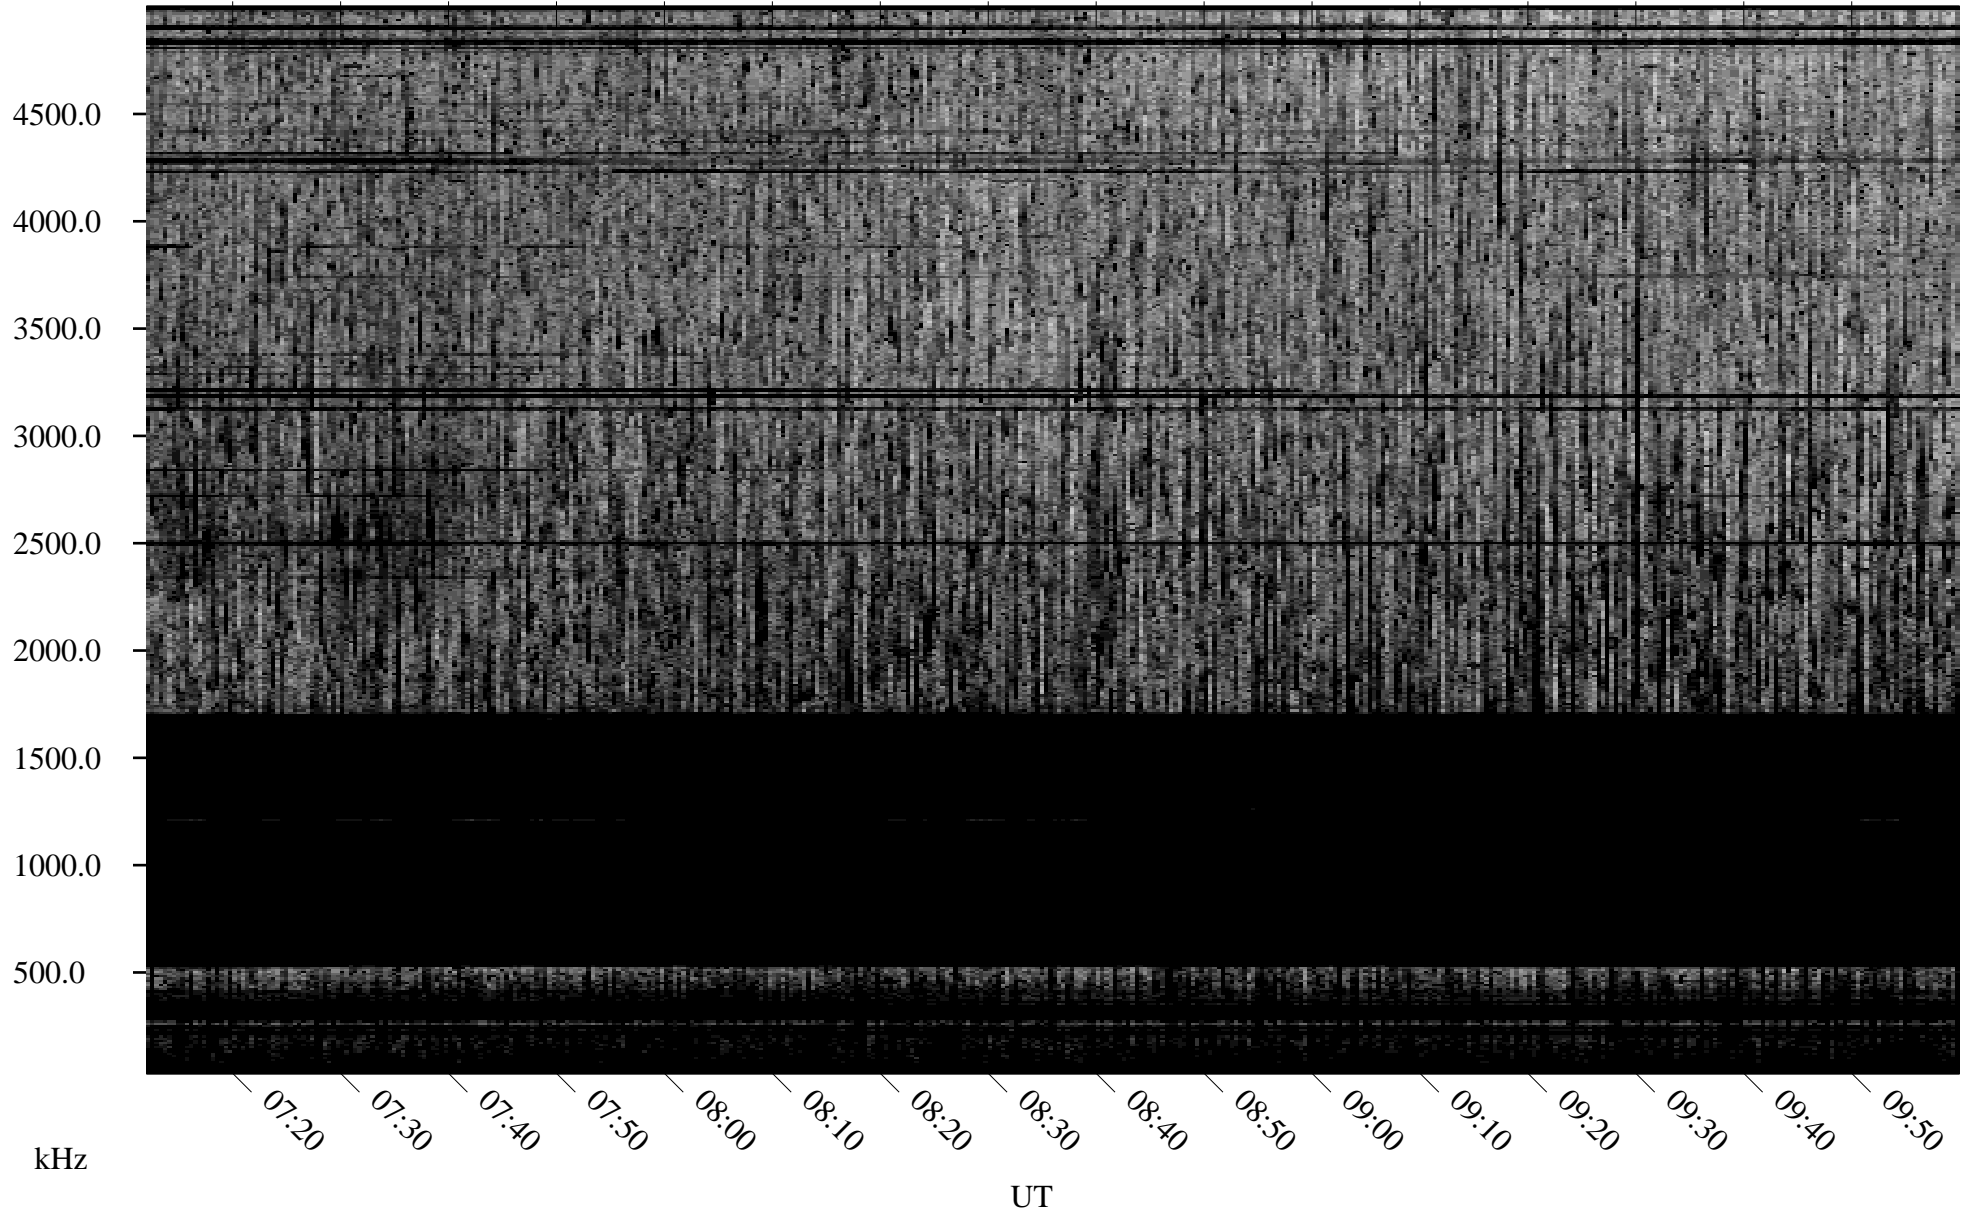

08/17/2010 Churchill, Manitoba

Linear Scale Black = 161 White = 15

ch10229l.r00SUm max_12

Page 1

08/17/2010 Churchill, Manitoba

Linear Scale Black = 161 White = 15

ch10229l.r00SUm max_12

Page 2

08/18/2010 Churchill, Manitoba

Linear Scale Black = 161 White = 15

ch10229l.r00SUm max_12

Page 3

08/18/2010 Churchill, Manitoba

Linear Scale Black = 161 White = 15

ch10229l.r00SUm max_12

Page 4

08/18/2010 Churchill, Manitoba

Linear Scale Black = 161 White = 15

ch10229l.r00SUm max_12

Page 5

08/18/2010 Churchill, Manitoba

Linear Scale Black = 161 White = 15

ch10229l.r00SUm max_12

Page 6

08/18/2010 Churchill, Manitoba

Linear Scale Black = 161 White = 15

ch10229l.r00SUm max_12

Page 7

08/18/2010 Churchill, Manitoba

Linear Scale Black = 161 White = 15

ch10229l.r00SUm max_12