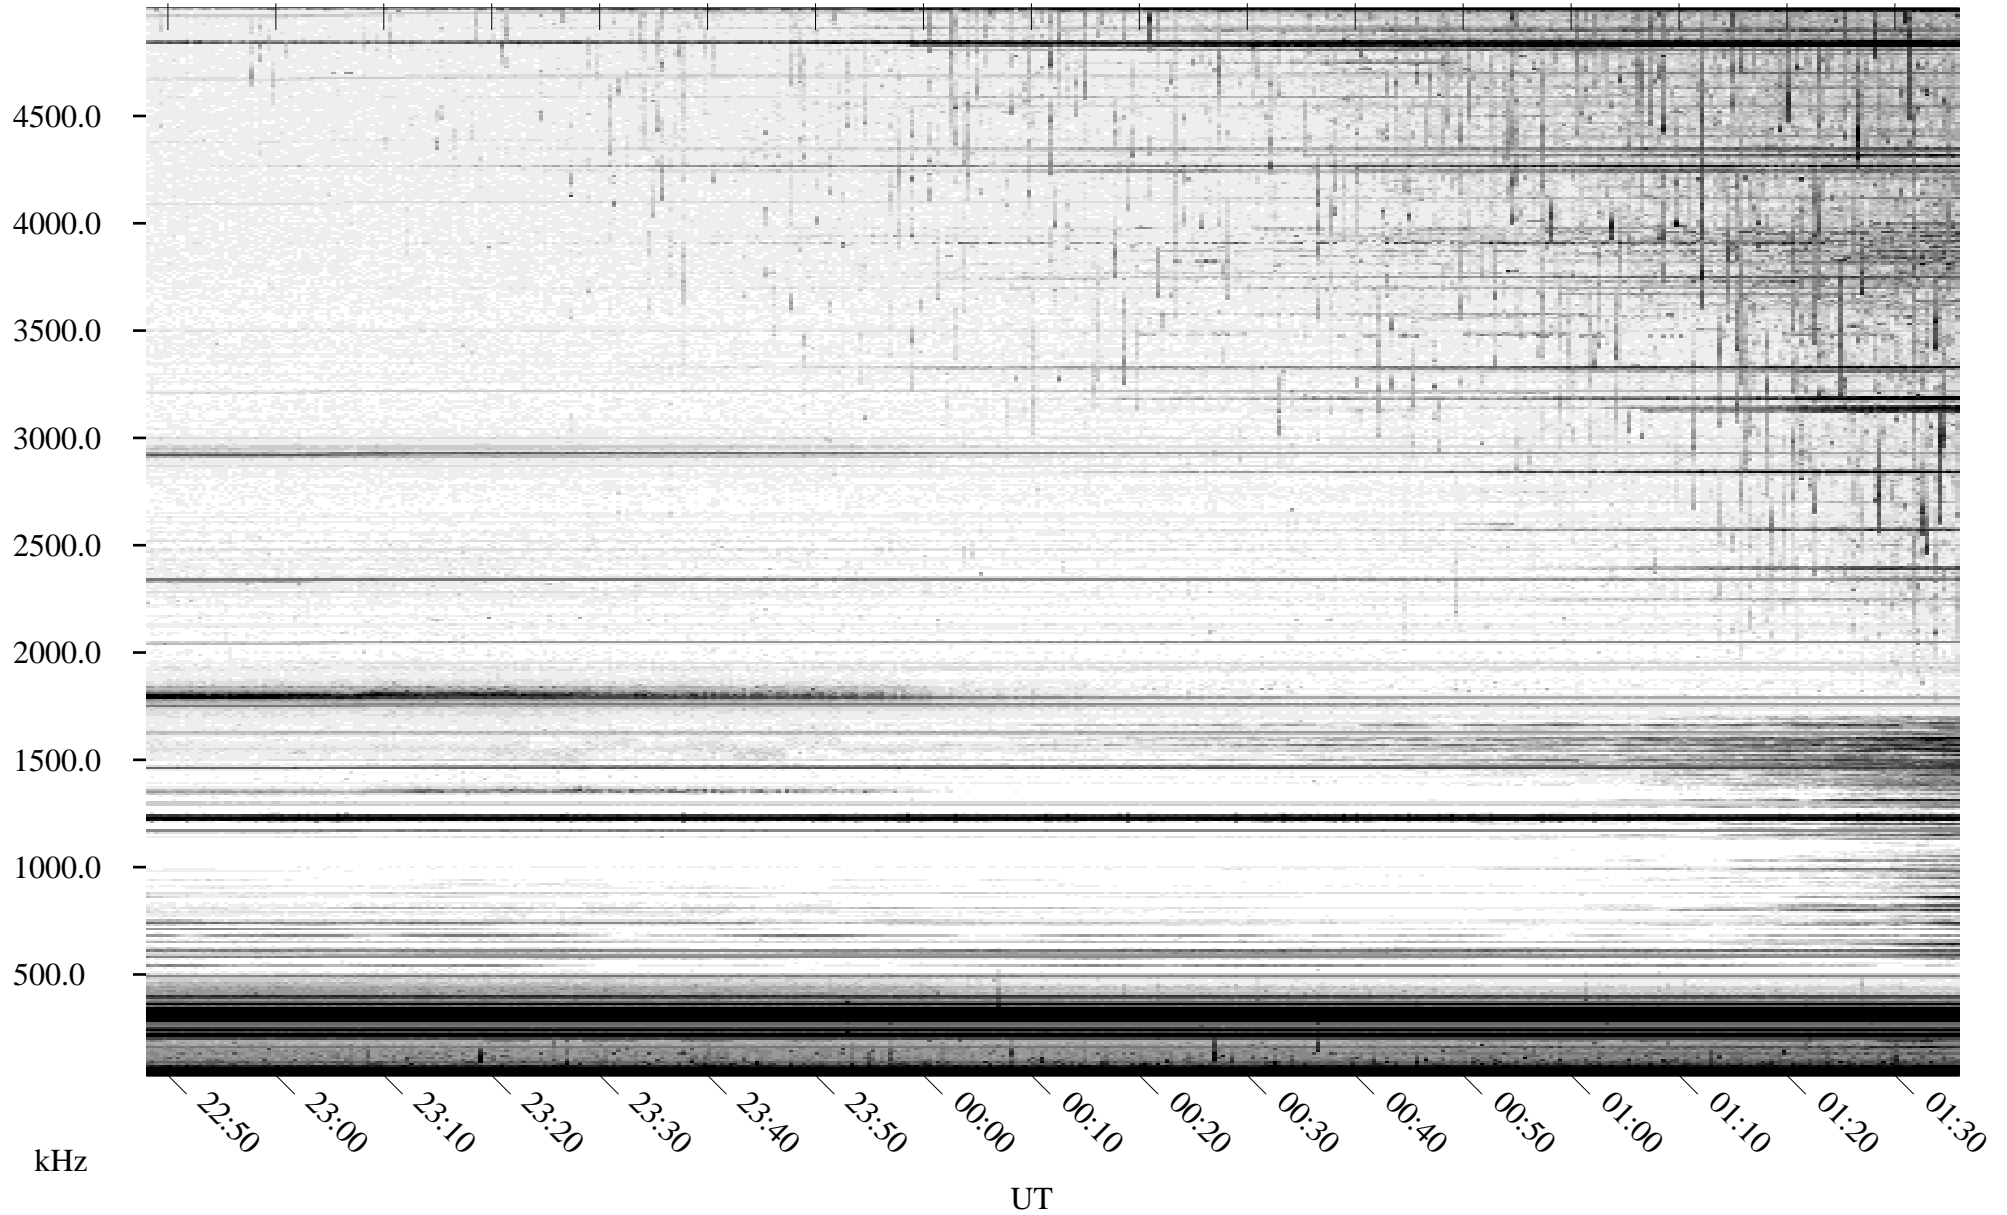

# 08/18/2010 Churchill, Manitoba

Linear Scale    Black = 161    White = 15

ch10230l.r00SUm max\_12

Page 1

# 08/18/2010 Churchill, Manitoba

Linear Scale    Black = 161    White = 15

ch10230l.r00SUm max\_12

Page 2

# 08/19/2010 Churchill, Manitoba

Linear Scale    Black = 161    White = 15

ch10230l.r00SUm max\_12

Page 3

# 08/19/2010 Churchill, Manitoba

Linear Scale    Black = 161    White = 15

ch10230l.r00SUm max\_12

Page 4