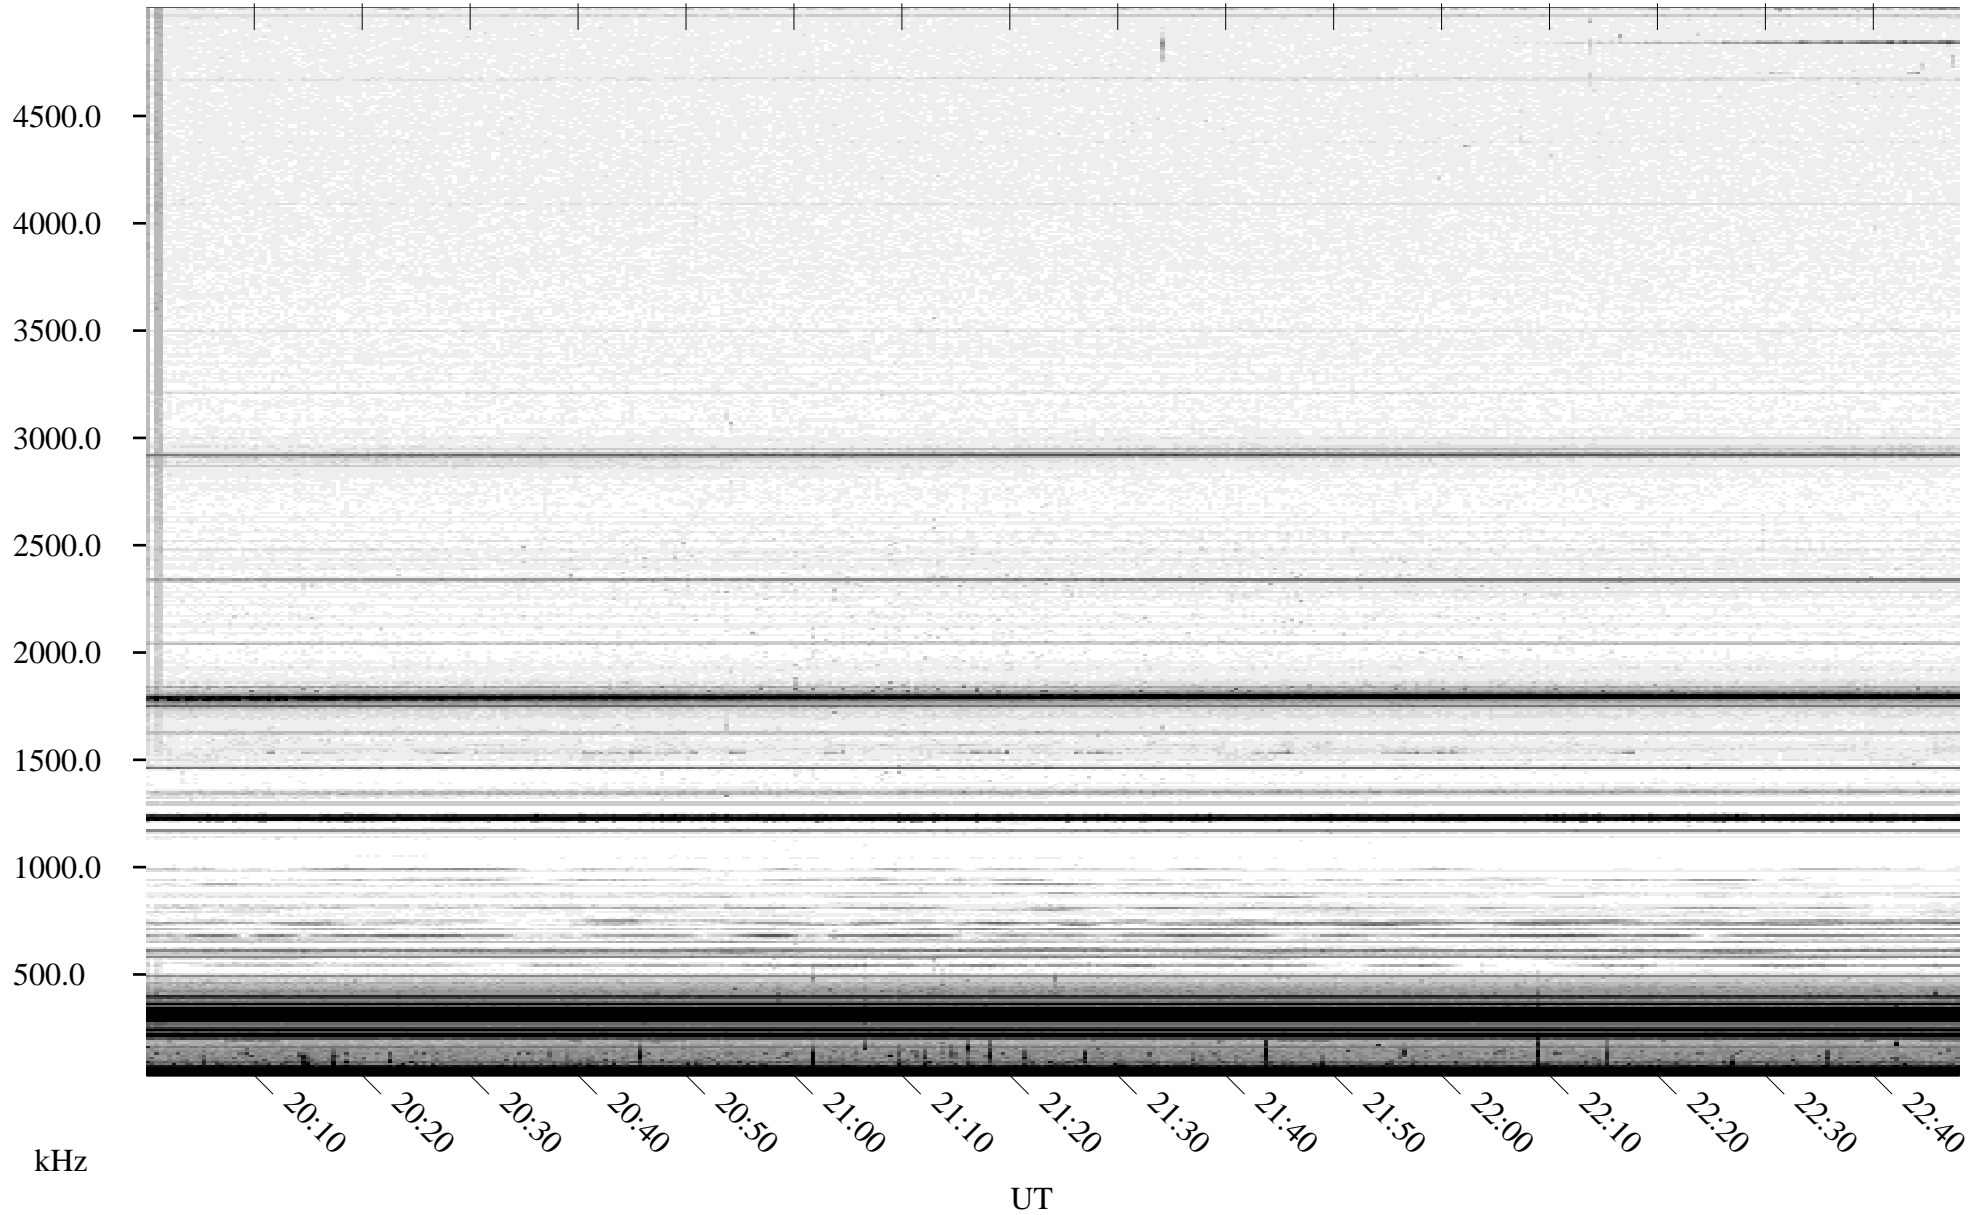

# 08/18/2010 Churchill, Manitoba

Linear Scale    Black = 161    White = 15

ch10230l.r00SUm max\_12

Page 1

# 08/18/2010 Churchill, Manitoba

Linear Scale    Black = 161    White = 15

ch10230l.r00SUm max\_12

Page 2

# 08/19/2010 Churchill, Manitoba

Linear Scale    Black = 161    White = 15

ch10230l.r00SUm max\_12

Page 3

# 08/19/2010 Churchill, Manitoba

Linear Scale    Black = 161    White = 15

ch10230l.r00SUm max\_12

Page 4