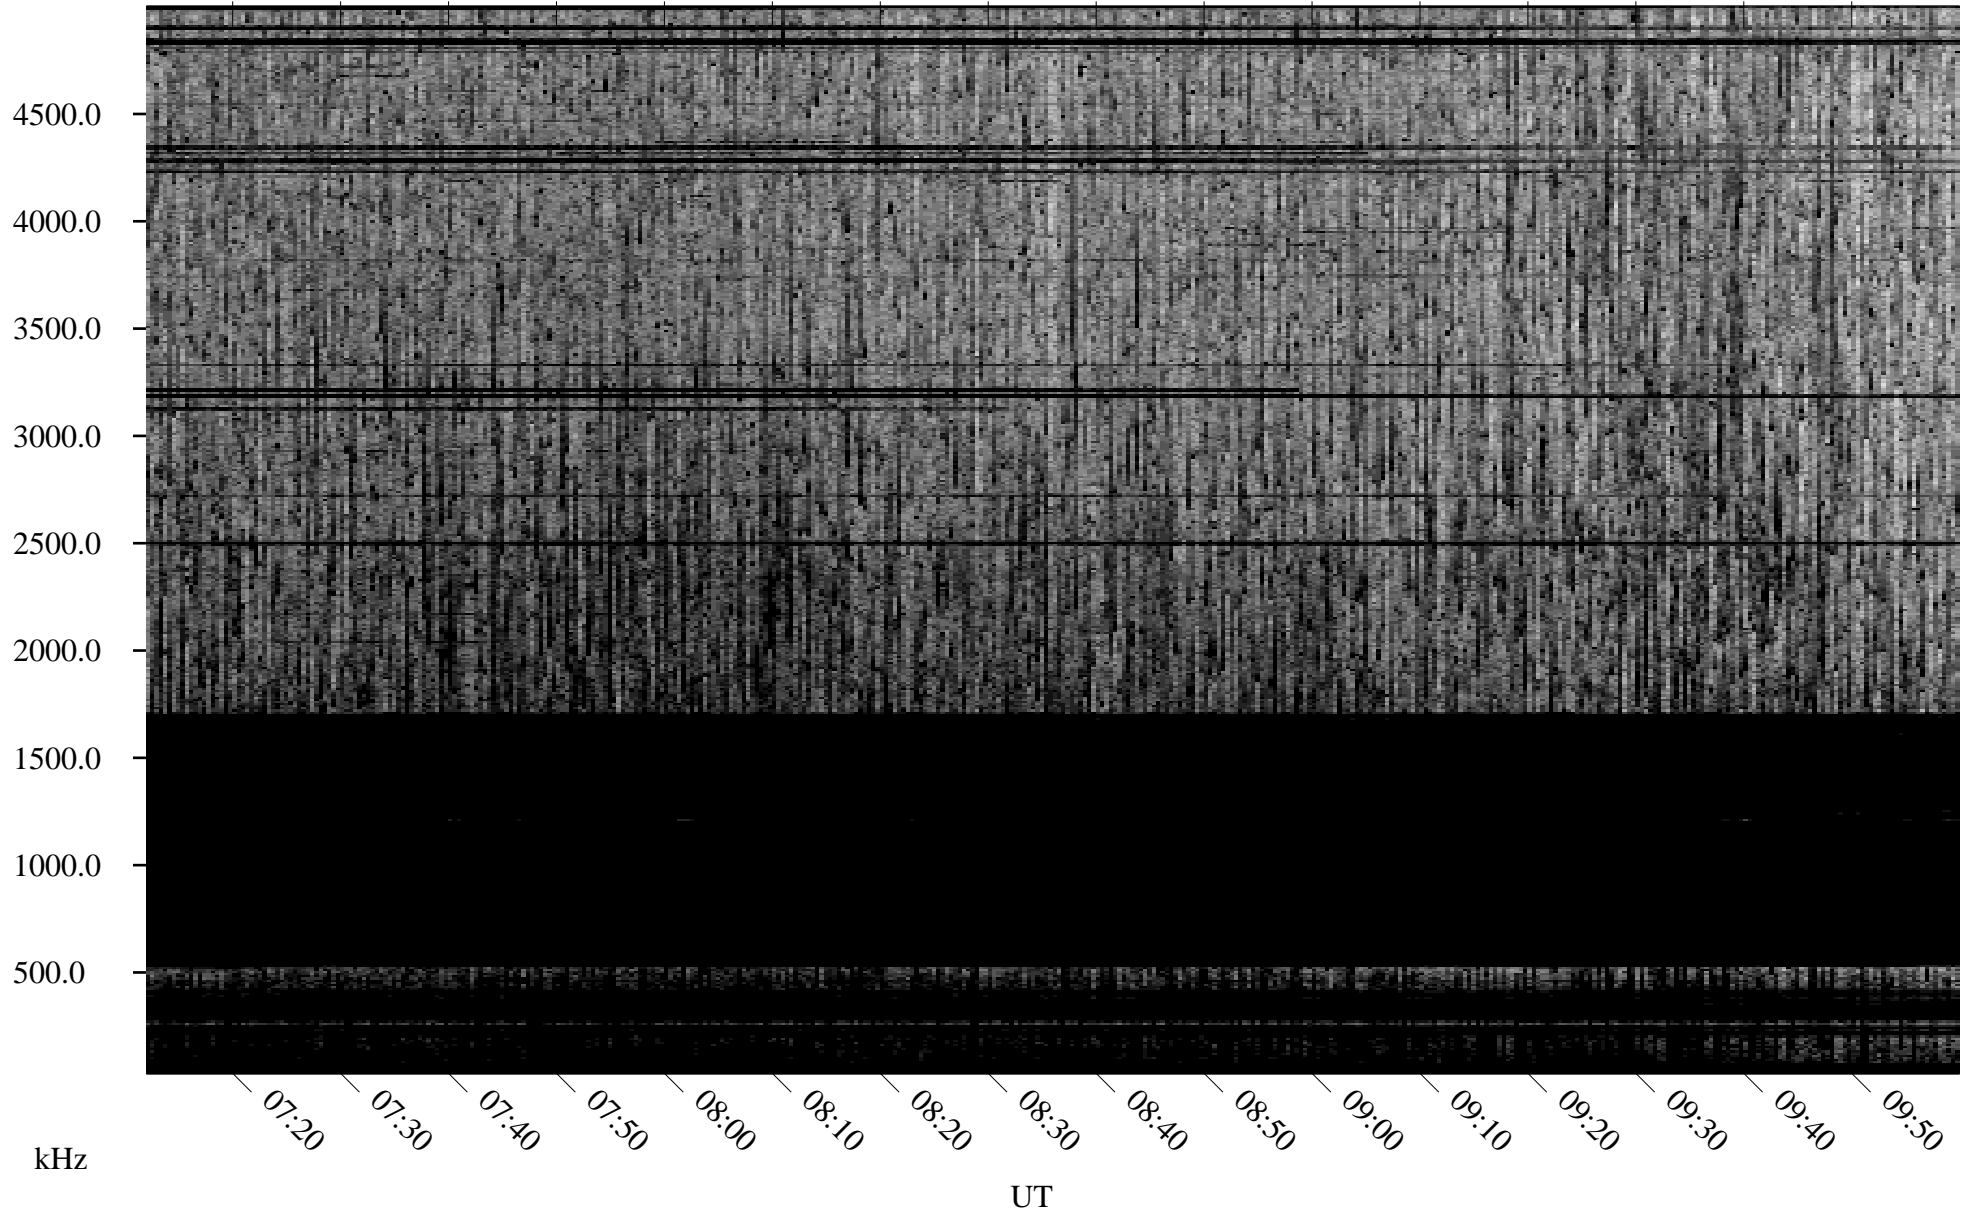

# 08/19/2010 Churchill, Manitoba

Linear Scale    Black = 161    White = 15

ch10230l.r00SUm max\_12

Page 4

# 08/19/2010 Churchill, Manitoba

Linear Scale    Black = 161    White = 15

ch10230l.r00SUm max\_12

Page 5