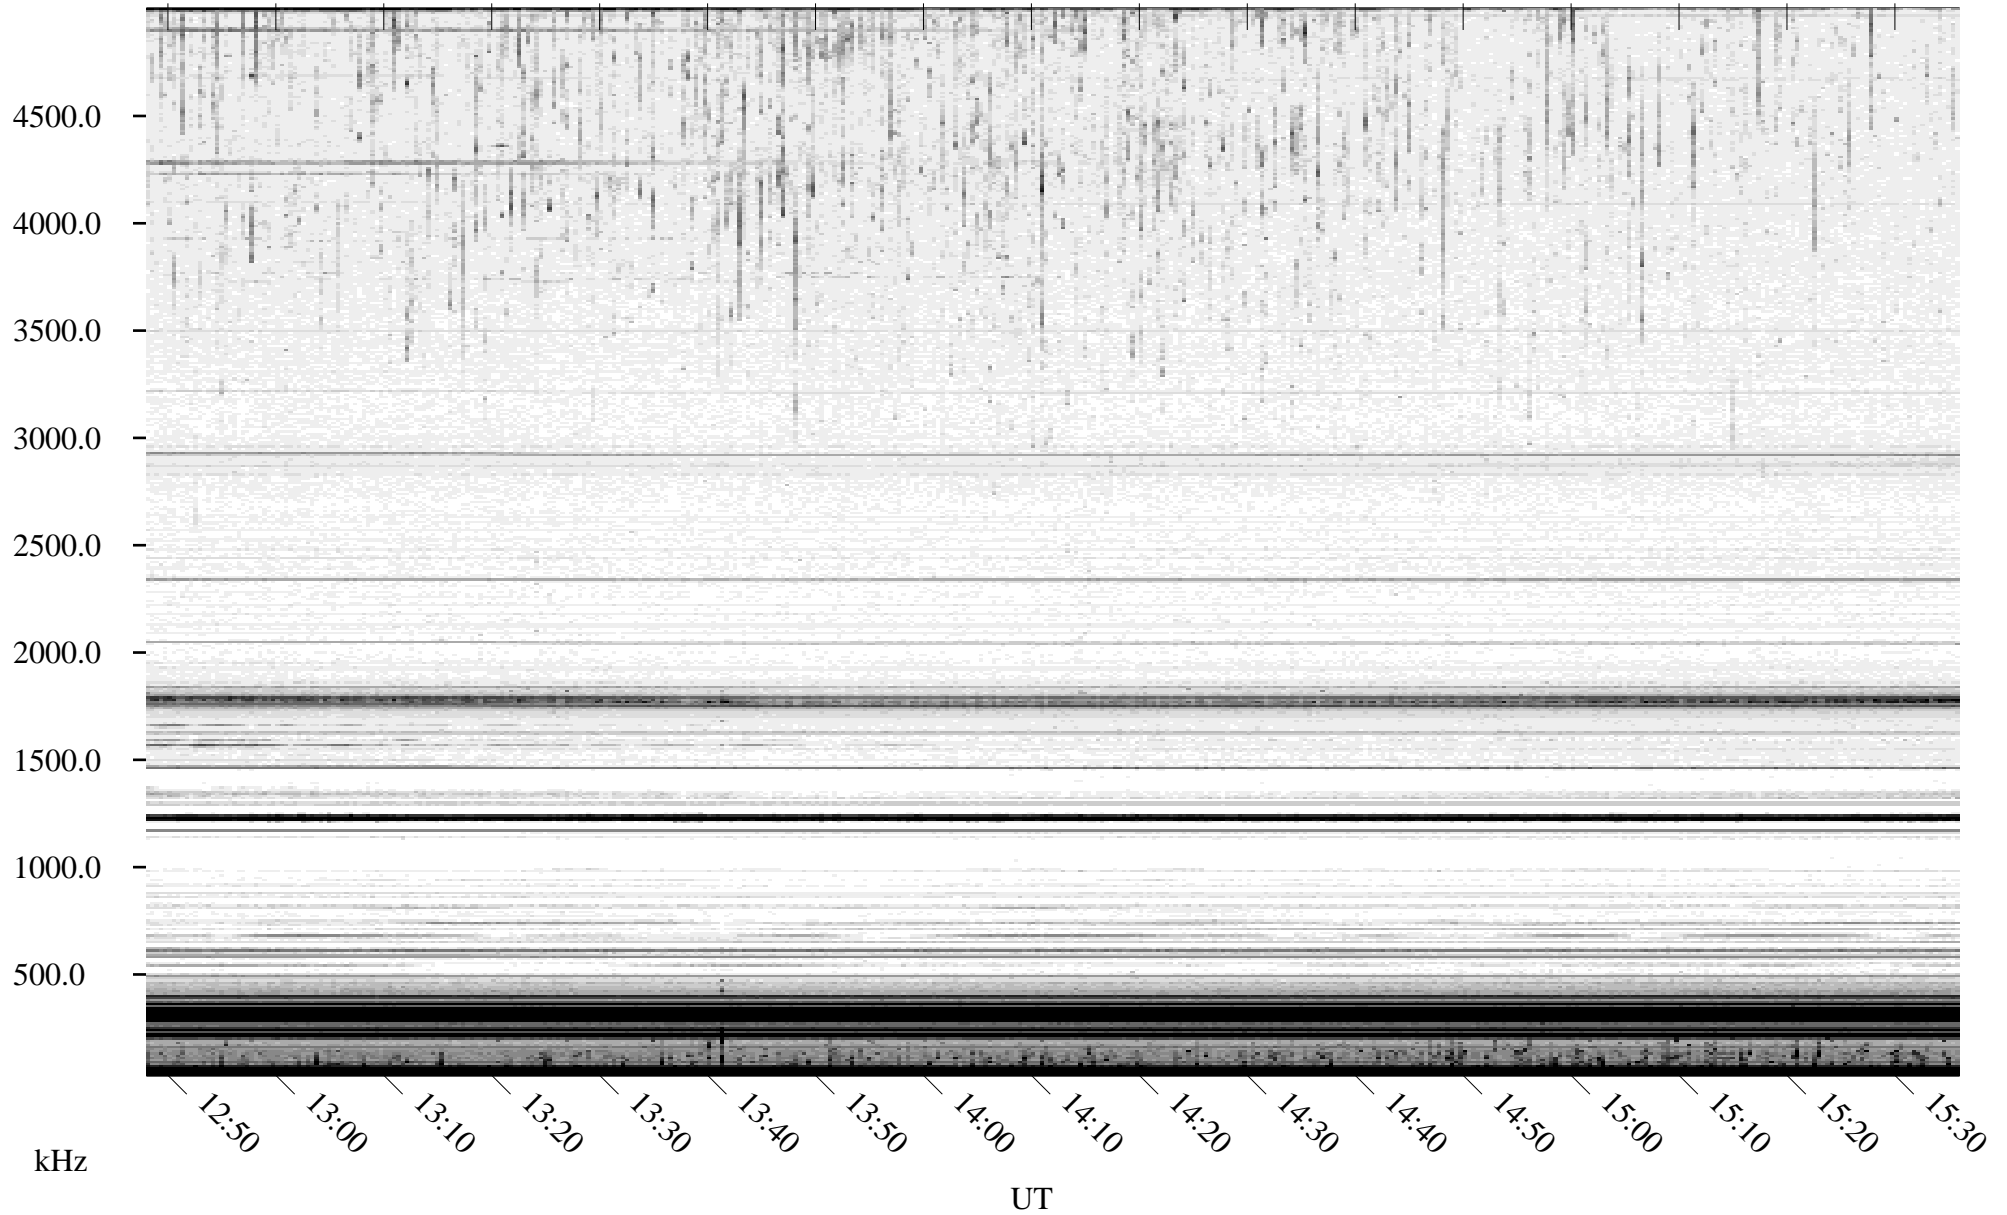

# 08/19/2010 Churchill, Manitoba

Linear Scale    Black = 161    White = 15

ch10230l.r00SUm max\_12

Page 5

# 08/19/2010 Churchill, Manitoba

Linear Scale    Black = 161    White = 15

ch10230l.r00SUm max\_12

Page 6

# 08/19/2010 Churchill, Manitoba

Linear Scale    Black = 161    White = 15

ch10230l.r00SUm max\_12

Page 7

# 08/19/2010 Churchill, Manitoba

Linear Scale    Black = 161    White = 15

ch10230l.r00SUm max\_12