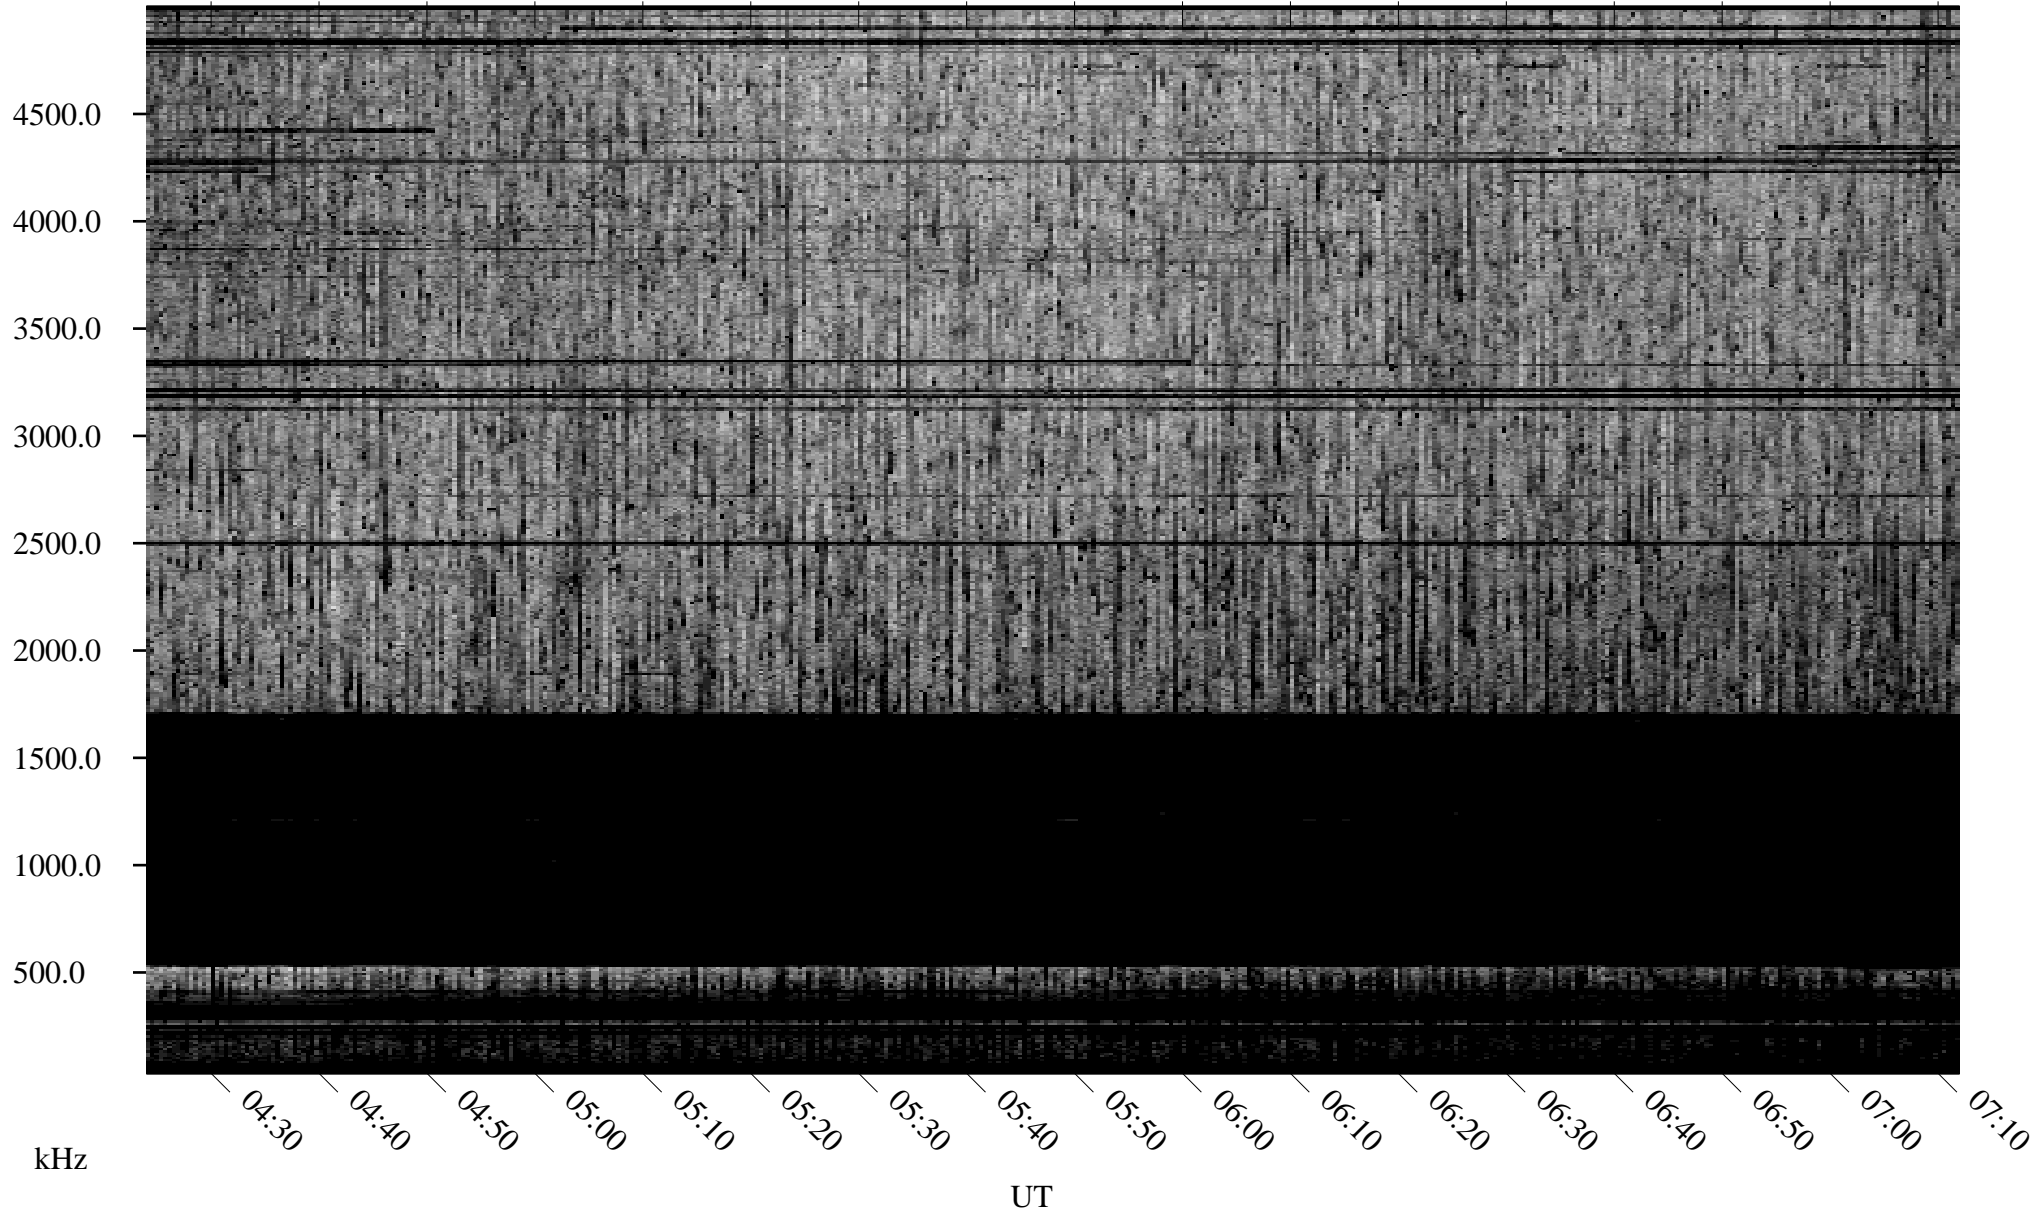

# 08/18/2010 Churchill, Manitoba

Linear Scale    Black = 161    White = 15

ch10230l.r00SUm max\_12

Page 1

# 08/18/2010 Churchill, Manitoba

Linear Scale    Black = 161    White = 15

ch10230l.r00SUm max\_12

Page 2

# 08/19/2010 Churchill, Manitoba

Linear Scale    Black = 161    White = 15

ch10230l.r00SUm max\_12

Page 3

# 08/19/2010 Churchill, Manitoba

Linear Scale    Black = 161    White = 15

ch10230l.r00SUm max\_12

Page 4