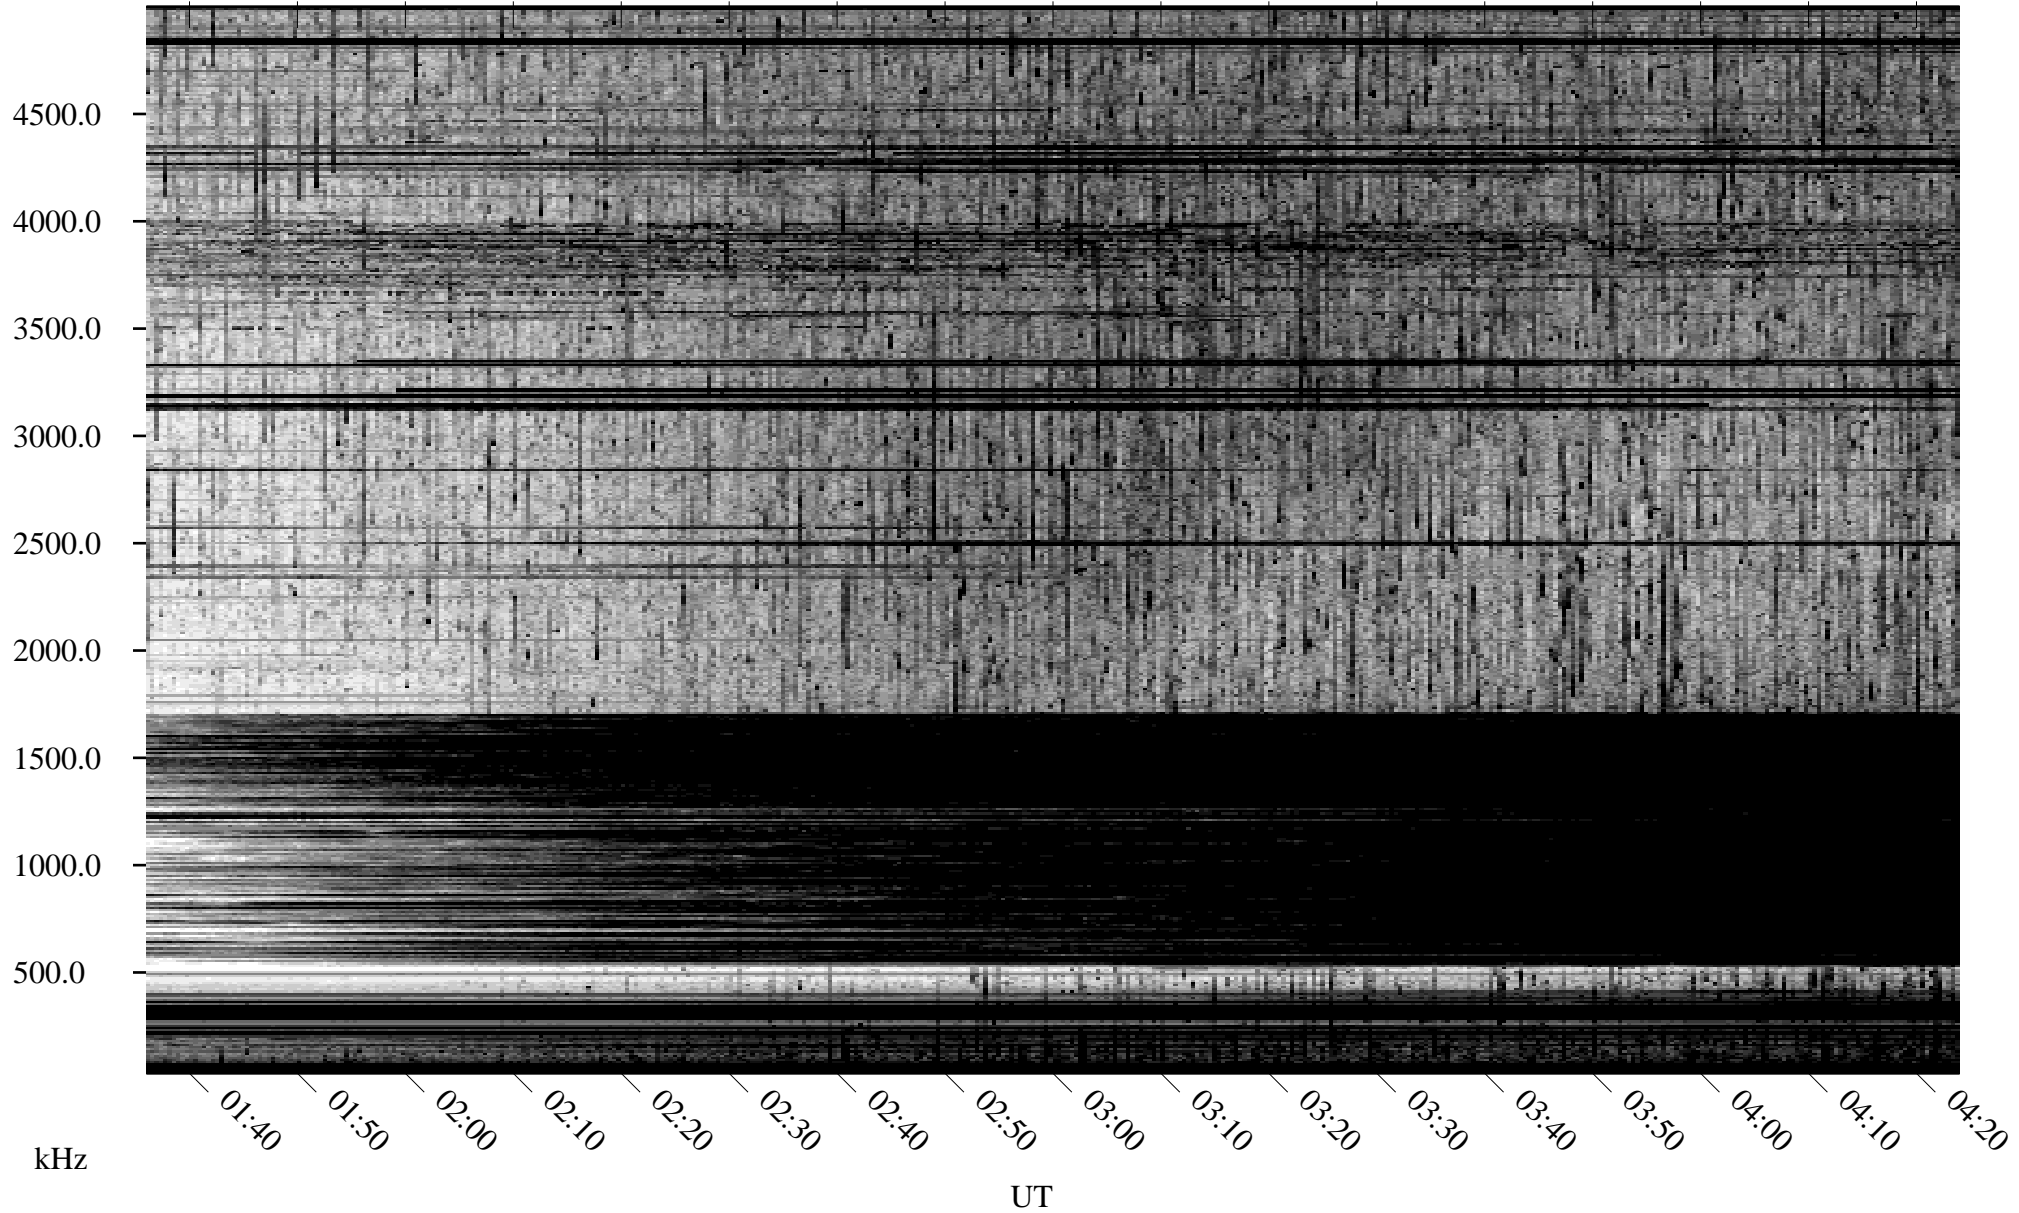

# 08/18/2010 Churchill, Manitoba

Linear Scale    Black = 161    White = 15

ch10230l.r00SUm max\_12

Page 1

# 08/18/2010 Churchill, Manitoba

Linear Scale    Black = 161    White = 15

ch10230l.r00SUm max\_12

Page 2

# 08/19/2010 Churchill, Manitoba

Linear Scale    Black = 161    White = 15

ch10230l.r00SUm max\_12

Page 3

# 08/19/2010 Churchill, Manitoba

Linear Scale    Black = 161    White = 15

ch10230l.r00SUm max\_12

Page 4