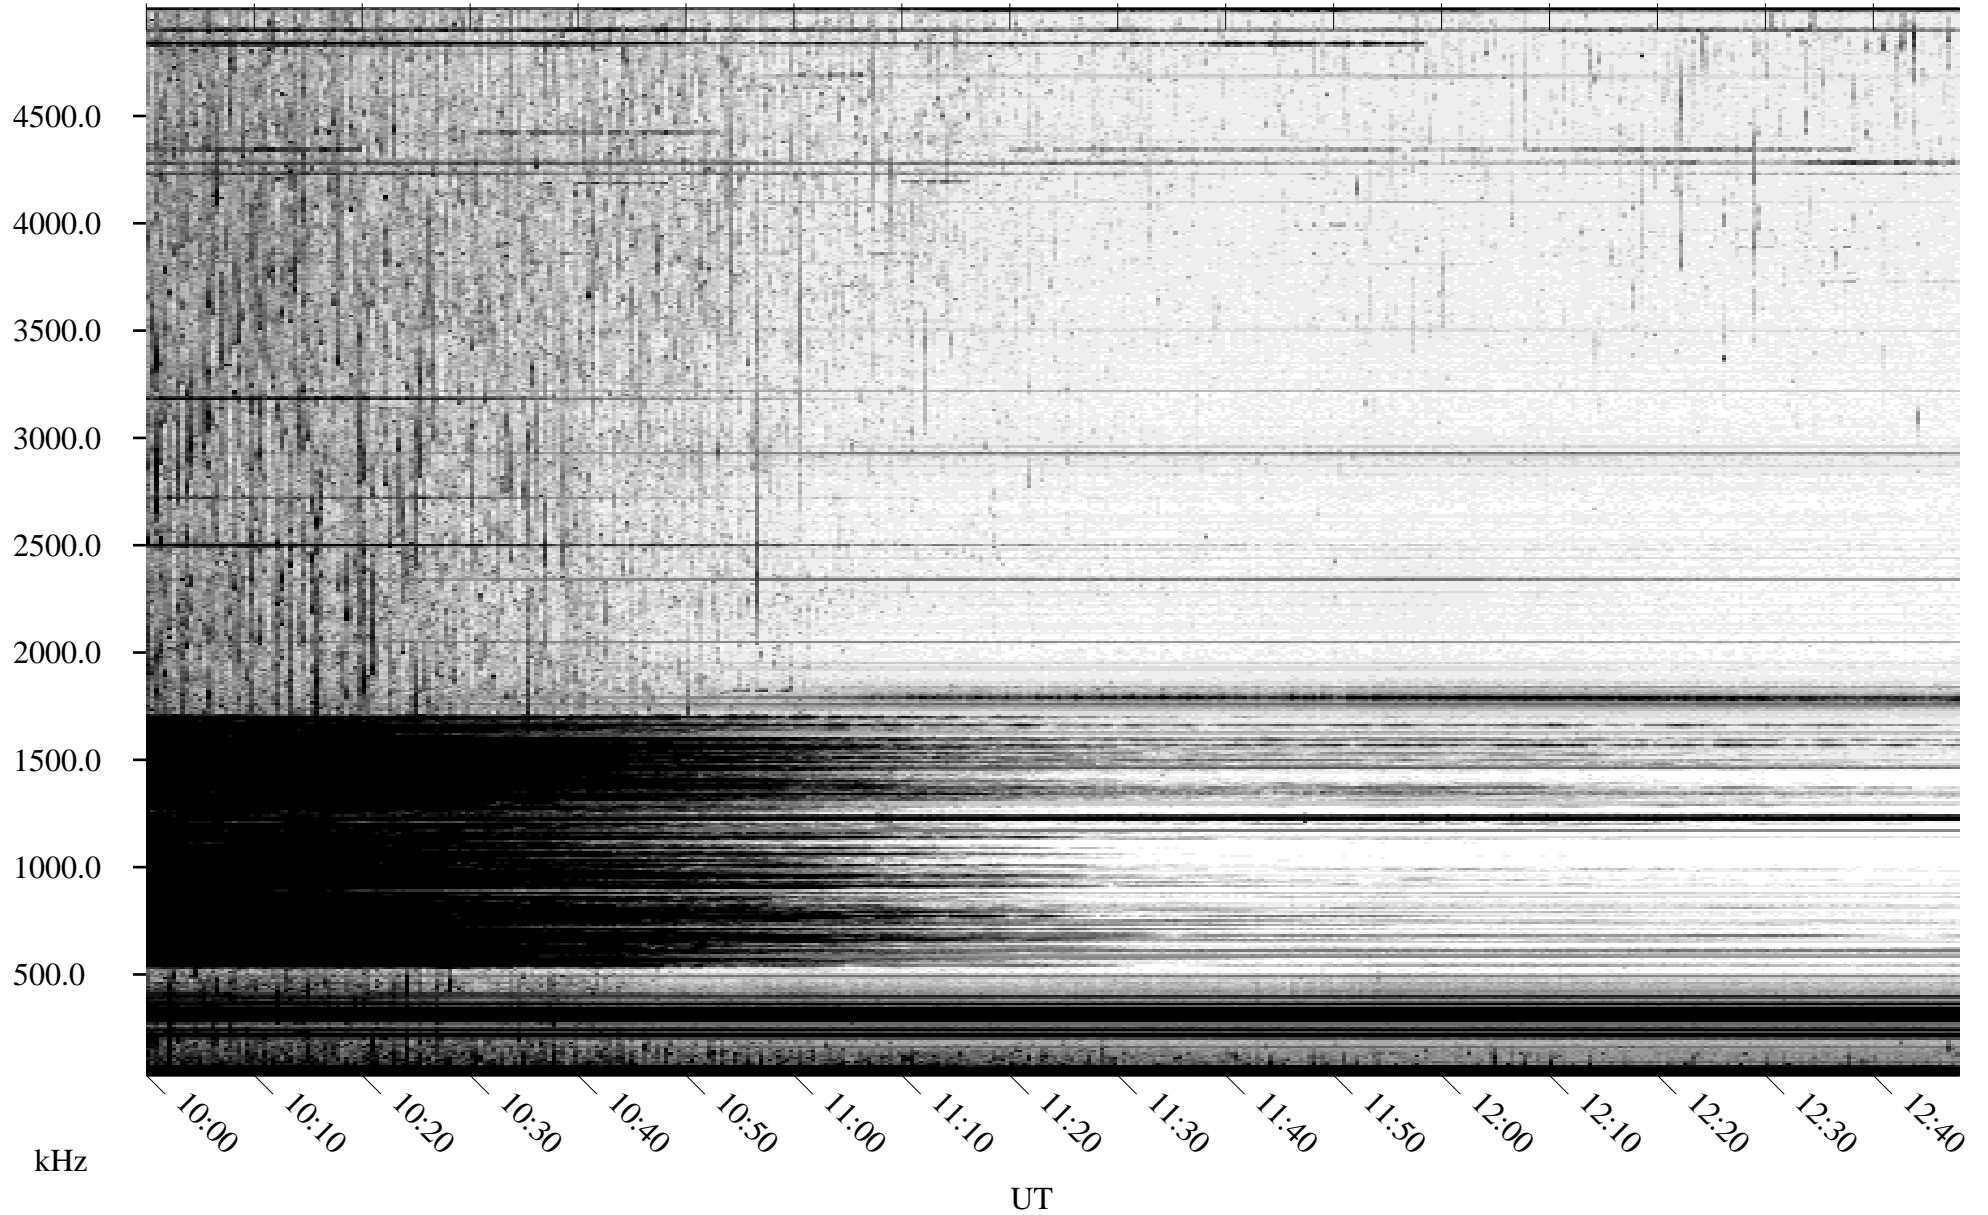

# 08/19/2010 Churchill, Manitoba

Linear Scale    Black = 161    White = 15

ch10230l.r00SUm max\_12

Page 5

# 08/19/2010 Churchill, Manitoba

Linear Scale    Black = 161    White = 15

ch10230l.r00SUm max\_12

Page 6

# 08/19/2010 Churchill, Manitoba

Linear Scale    Black = 161    White = 15

ch10230l.r00SUm max\_12

Page 7

# 08/19/2010 Churchill, Manitoba

Linear Scale    Black = 161    White = 15

ch10230l.r00SUm max\_12