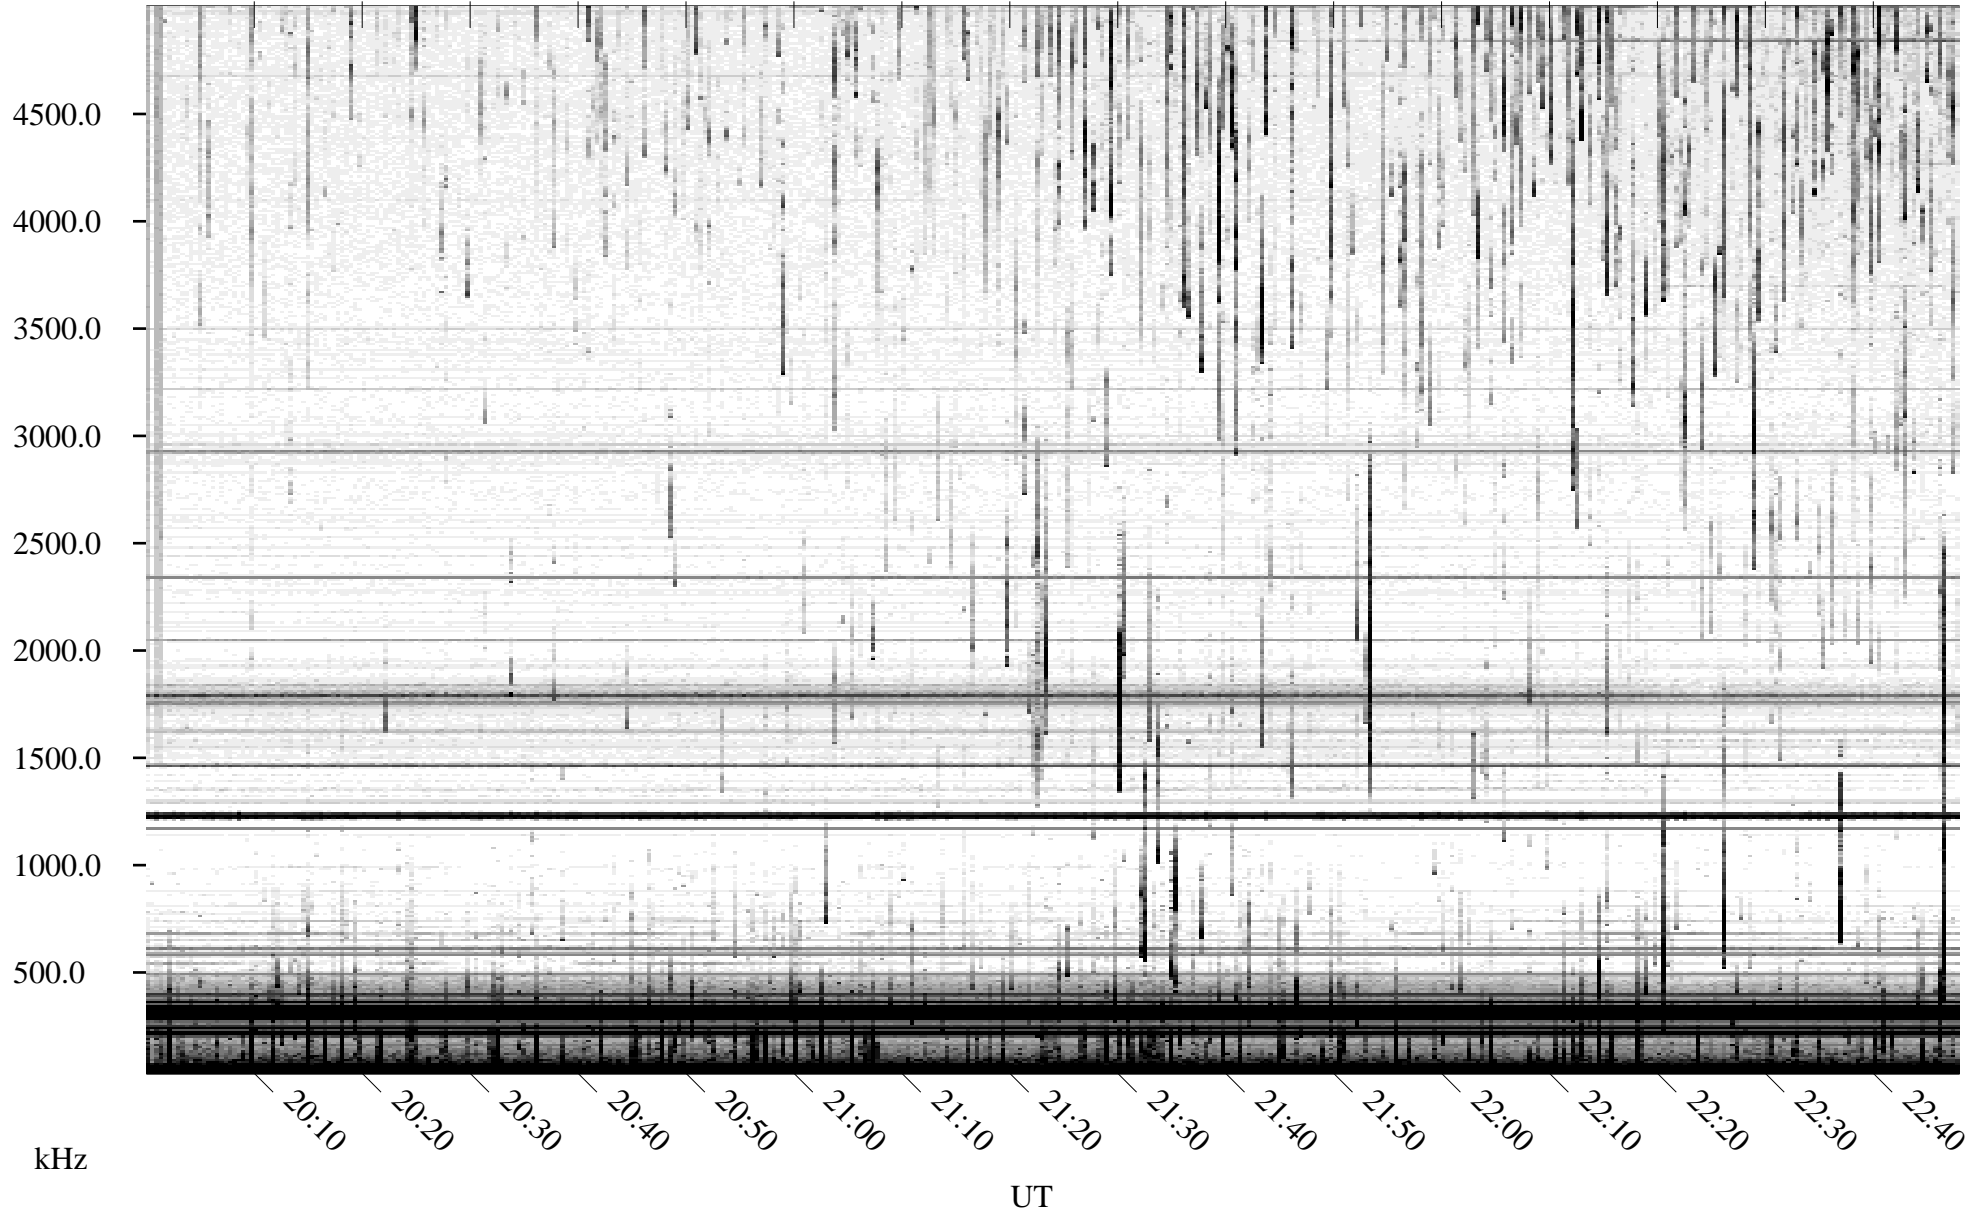

08/20/2010 Churchill, Manitoba

Linear Scale Black = 161 White = 15

ch10232l.r00SUm max_12

Page 1

08/20/2010 Churchill, Manitoba

Linear Scale Black = 161 White = 15

ch10232l.r00SUm max_12

Page 2

08/21/2010 Churchill, Manitoba

Linear Scale Black = 161 White = 15

ch10232l.r00SUm max_12

Page 3

08/21/2010 Churchill, Manitoba

Linear Scale Black = 161 White = 15

ch10232l.r00SUm max_12

Page 4

08/21/2010 Churchill, Manitoba

Linear Scale Black = 161 White = 15

ch10232l.r00SUm max_12

Page 5

08/21/2010 Churchill, Manitoba

Linear Scale Black = 161 White = 15

ch10232l.r00SUm max_12

Page 6

08/21/2010 Churchill, Manitoba

Linear Scale Black = 161 White = 15

ch10232l.r00SUm max_12

Page 7

08/21/2010 Churchill, Manitoba

Linear Scale Black = 161 White = 15

ch10232l.r00SUm max_12

Page 8