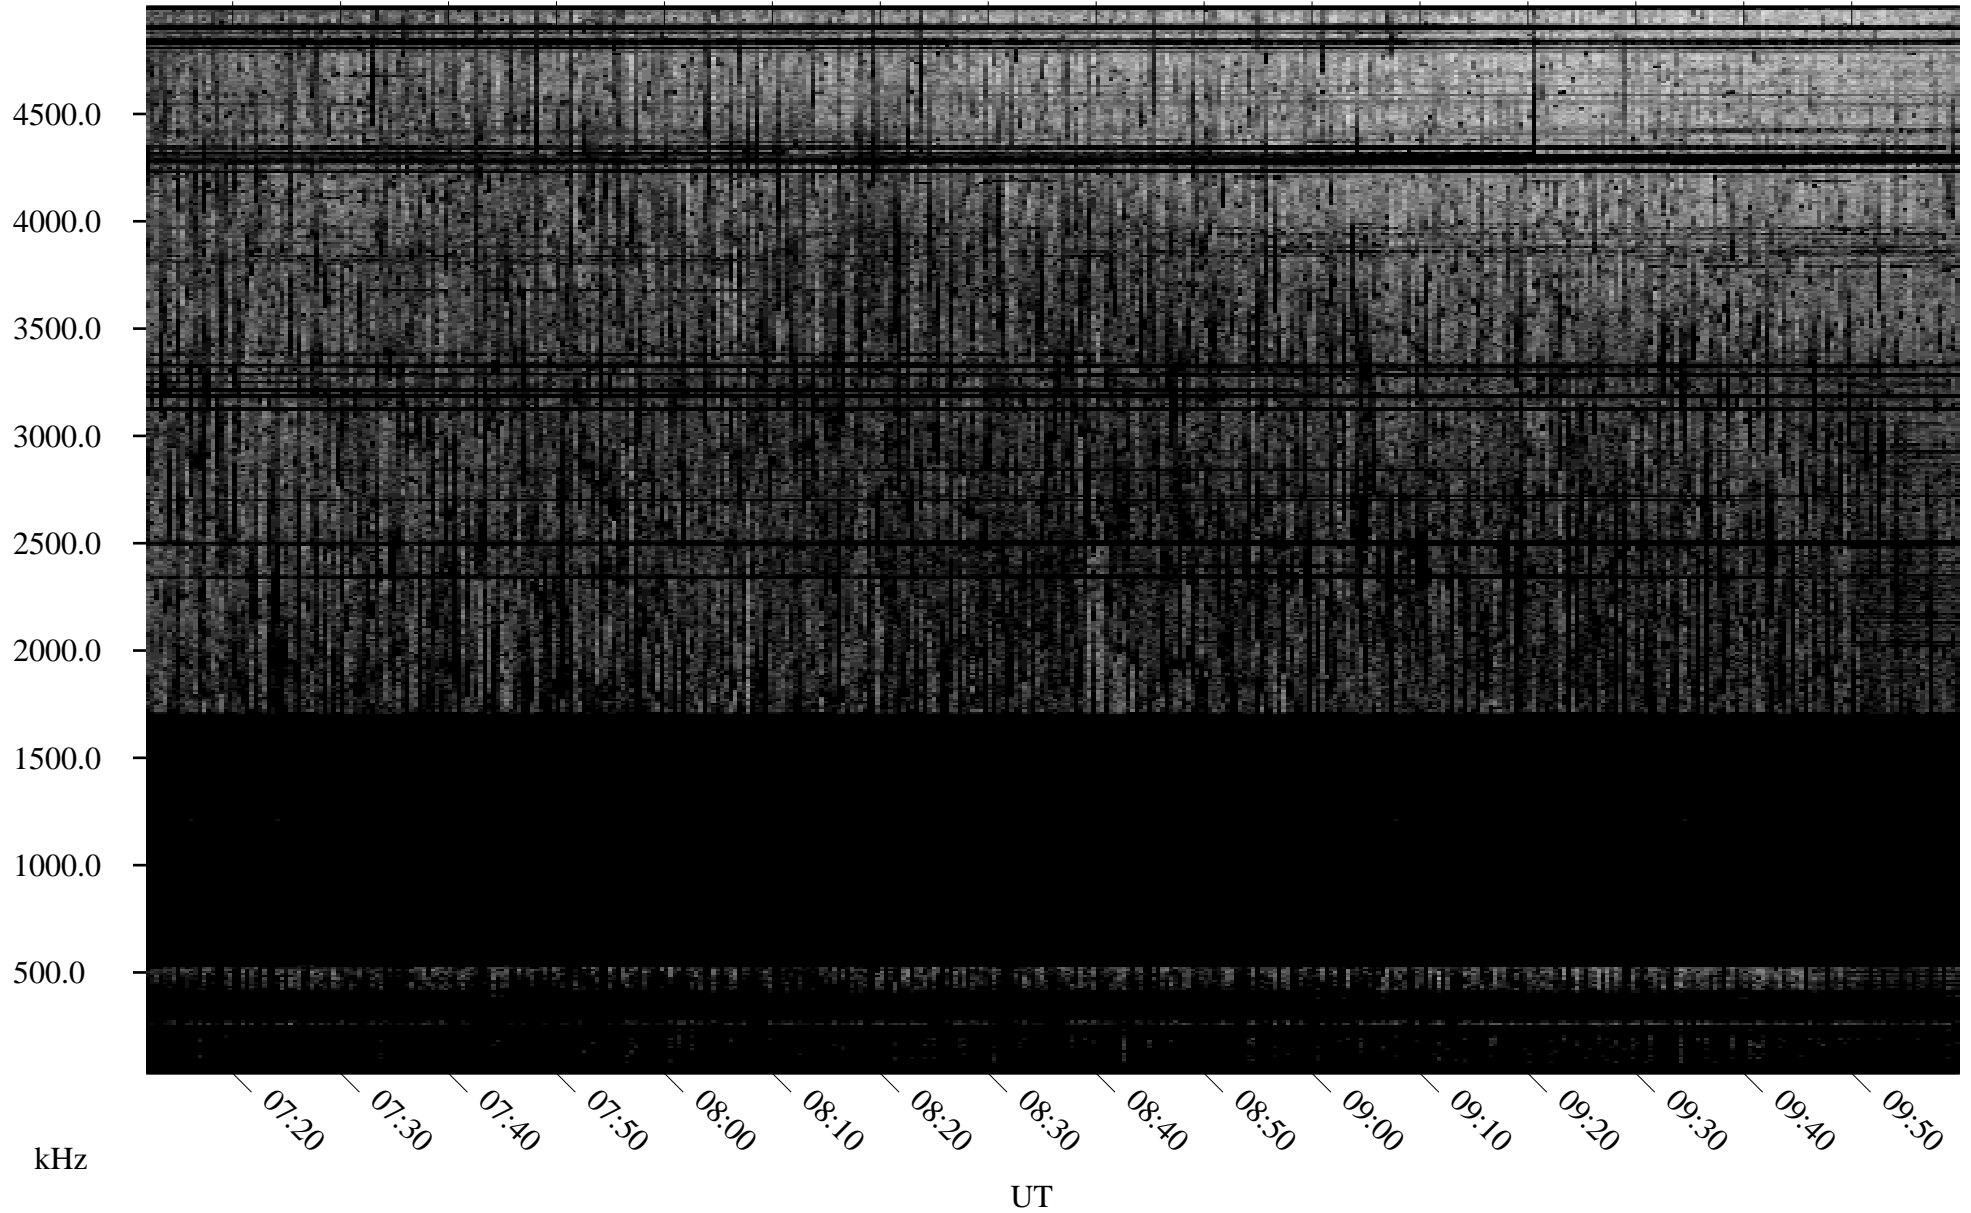

08/20/2010 Churchill, Manitoba

Linear Scale Black = 161 White = 15

ch10232l.r00SUm max_12

Page 1

08/20/2010 Churchill, Manitoba

Linear Scale Black = 161 White = 15

ch10232l.r00SUm max_12

Page 2

08/21/2010 Churchill, Manitoba

Linear Scale Black = 161 White = 15

ch10232l.r00SUm max_12

Page 3

08/21/2010 Churchill, Manitoba

Linear Scale Black = 161 White = 15

ch10232l.r00SUm max_12

Page 4

08/21/2010 Churchill, Manitoba

Linear Scale Black = 161 White = 15

ch10232l.r00SUm max_12

Page 5

08/21/2010 Churchill, Manitoba

Linear Scale Black = 161 White = 15

ch10232l.r00SUm max_12

Page 6

08/21/2010 Churchill, Manitoba

Linear Scale Black = 161 White = 15

ch10232l.r00SUm max_12

Page 7

08/21/2010 Churchill, Manitoba

Linear Scale Black = 161 White = 15

ch10232l.r00SUm max_12

Page 8