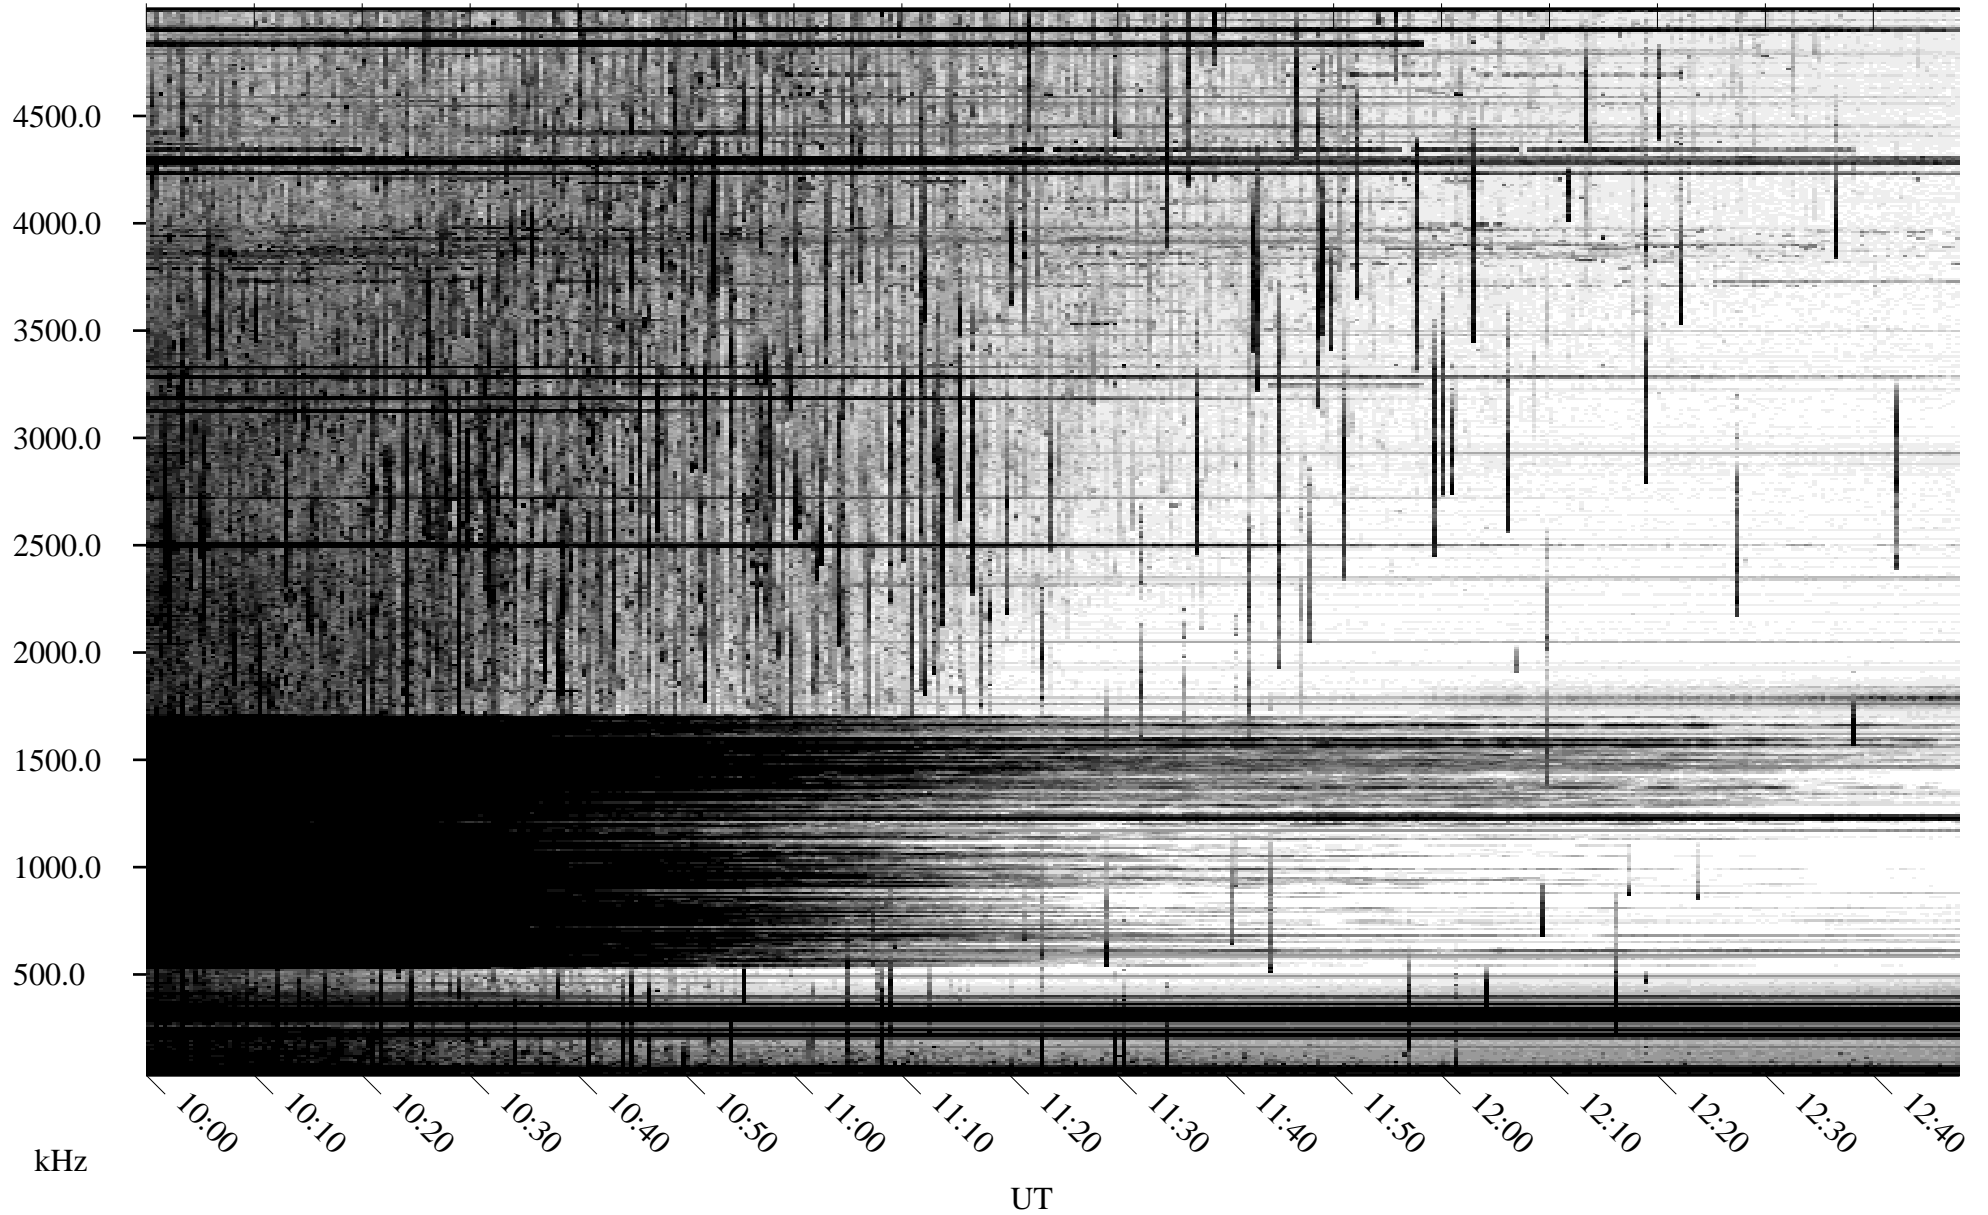

08/20/2010 Churchill, Manitoba

Linear Scale Black = 161 White = 15

ch10232l.r00SUm max_12

Page 1

08/20/2010 Churchill, Manitoba

Linear Scale Black = 161 White = 15

ch10232l.r00SUm max_12

Page 2

08/21/2010 Churchill, Manitoba

Linear Scale Black = 161 White = 15

ch10232l.r00SUm max_12

Page 3

08/21/2010 Churchill, Manitoba

Linear Scale Black = 161 White = 15

ch10232l.r00SUm max_12

Page 4

08/21/2010 Churchill, Manitoba

Linear Scale Black = 161 White = 15

ch10232l.r00SUm max_12

Page 5

08/21/2010 Churchill, Manitoba

Linear Scale Black = 161 White = 15

ch10232l.r00SUm max_12

Page 6

08/21/2010 Churchill, Manitoba

Linear Scale Black = 161 White = 15

ch10232l.r00SUm max_12

Page 7

08/21/2010 Churchill, Manitoba

Linear Scale Black = 161 White = 15

ch10232l.r00SUm max_12

Page 8