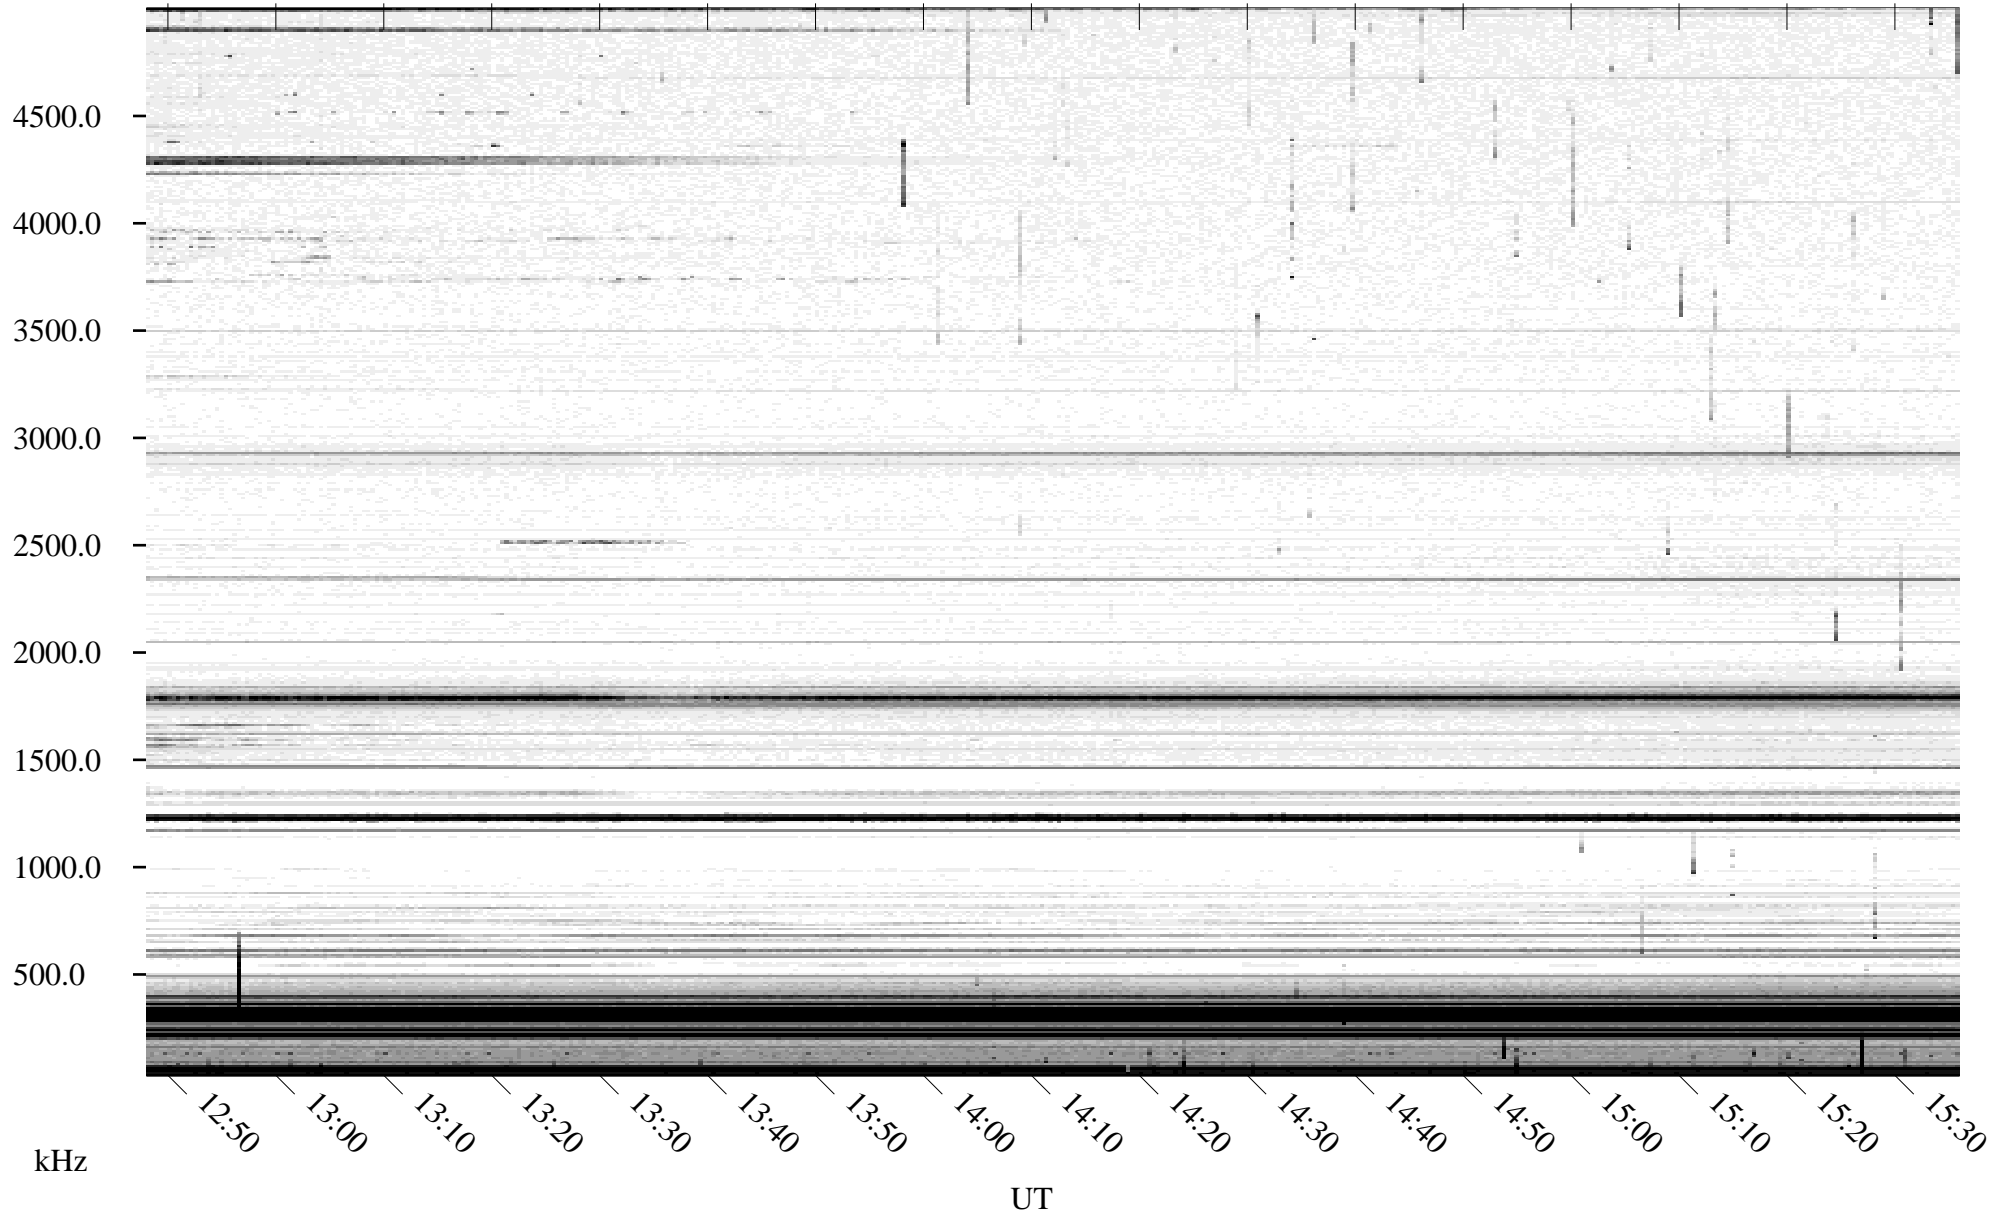

08/20/2010 Churchill, Manitoba

Linear Scale Black = 161 White = 15

ch10232l.r00SUm max_12

Page 1

08/20/2010 Churchill, Manitoba

Linear Scale Black = 161 White = 15

ch10232l.r00SUm max_12

Page 2

08/21/2010 Churchill, Manitoba

Linear Scale Black = 161 White = 15

ch10232l.r00SUm max_12

Page 3

08/21/2010 Churchill, Manitoba

Linear Scale Black = 161 White = 15

ch10232l.r00SUm max_12

Page 4

08/21/2010 Churchill, Manitoba

Linear Scale Black = 161 White = 15

ch10232l.r00SUm max_12

Page 5

08/21/2010 Churchill, Manitoba

Linear Scale Black = 161 White = 15

ch10232l.r00SUm max_12

Page 6

08/21/2010 Churchill, Manitoba

Linear Scale Black = 161 White = 15

ch10232l.r00SUm max_12

Page 7

08/21/2010 Churchill, Manitoba

Linear Scale Black = 161 White = 15

ch10232l.r00SUm max_12

Page 8