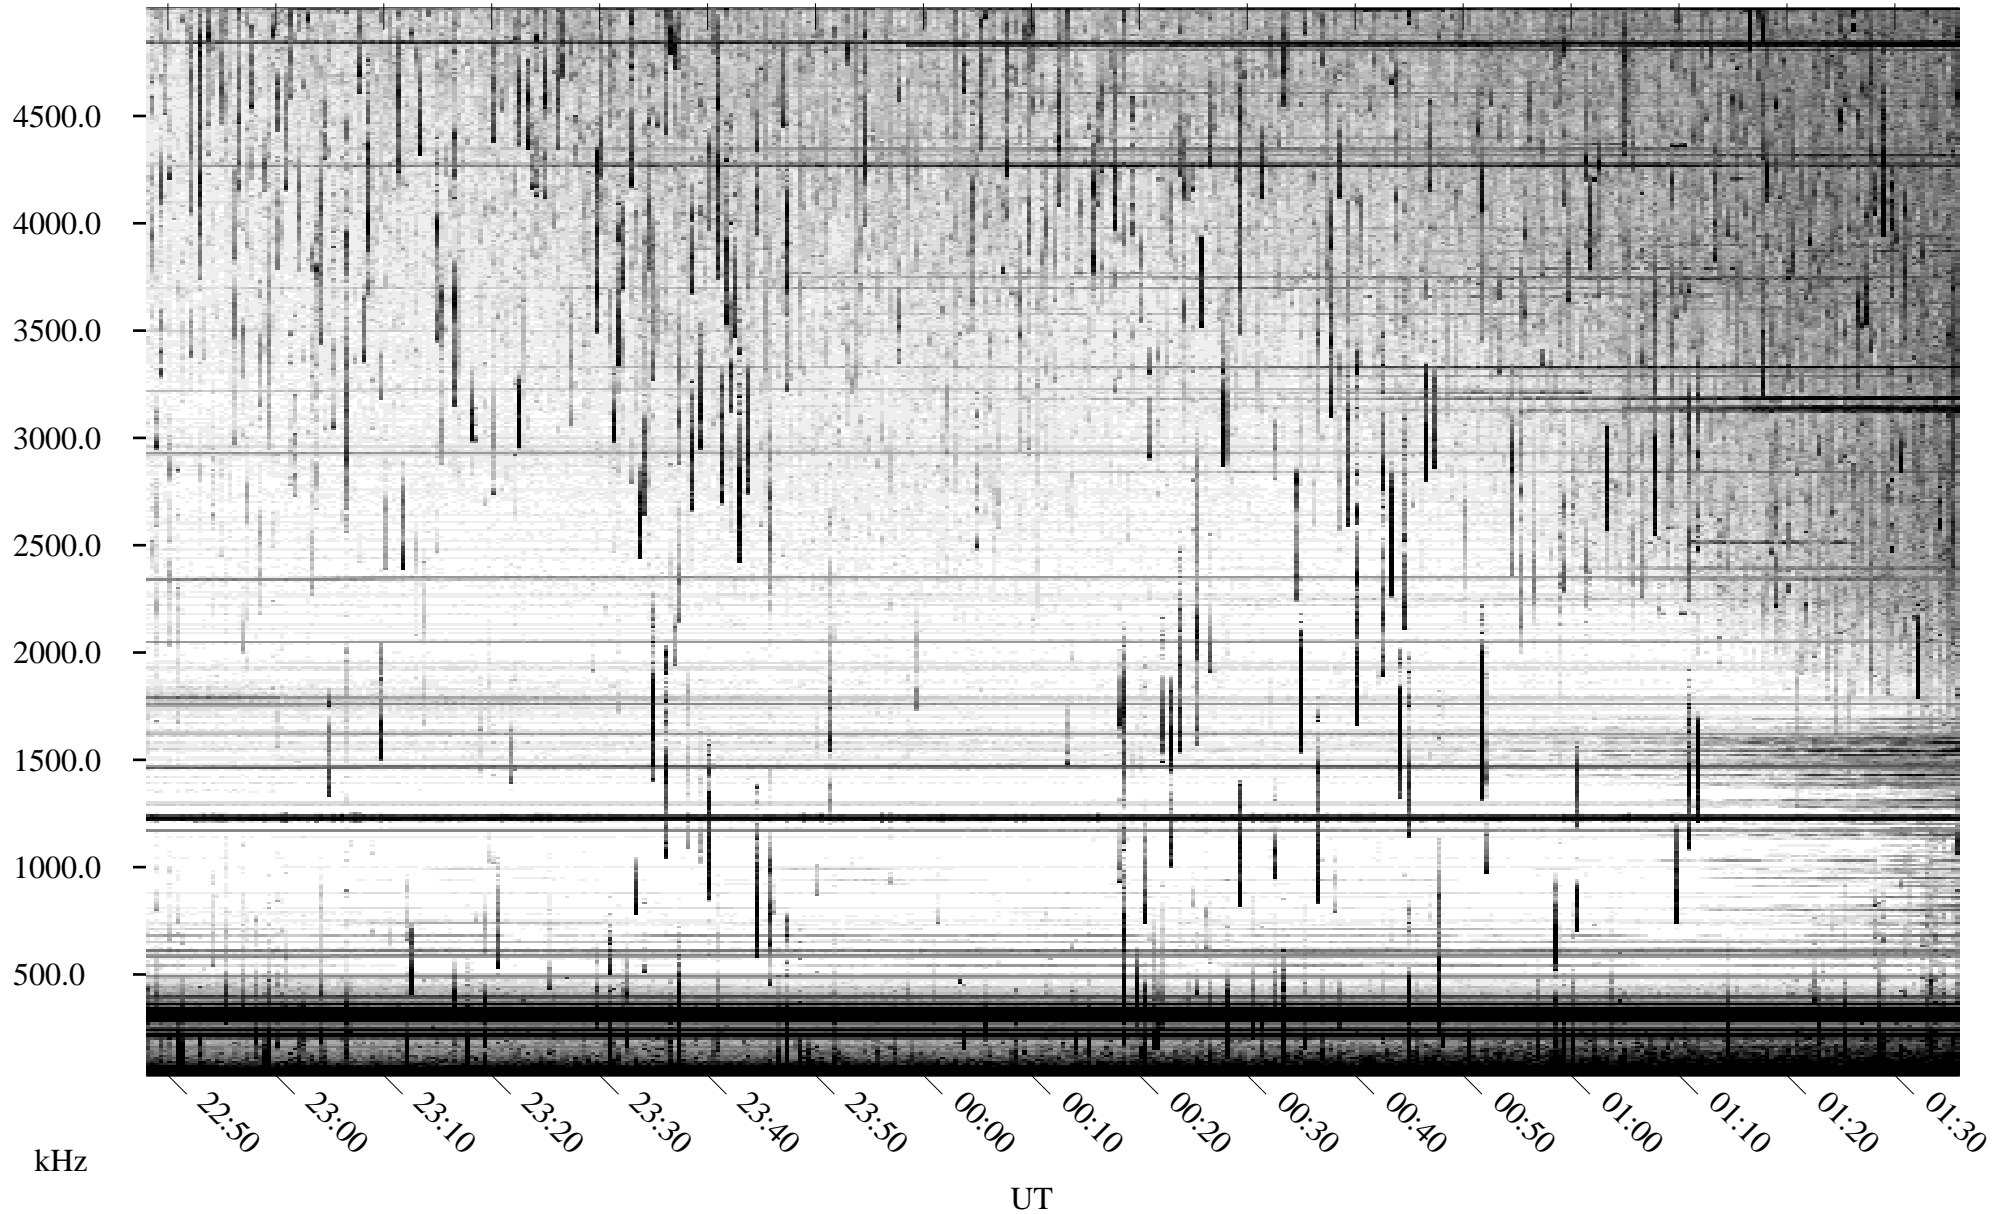

08/20/2010 Churchill, Manitoba

Linear Scale Black = 161 White = 15

ch10232l.r00SUm max_12

Page 1

08/20/2010 Churchill, Manitoba

Linear Scale Black = 161 White = 15

ch10232l.r00SUm max_12

Page 2

08/21/2010 Churchill, Manitoba

Linear Scale Black = 161 White = 15

ch10232l.r00SUm max_12

Page 3

08/21/2010 Churchill, Manitoba

Linear Scale Black = 161 White = 15

ch10232l.r00SUm max_12

Page 4

08/21/2010 Churchill, Manitoba

Linear Scale Black = 161 White = 15

ch10232l.r00SUm max_12

Page 5

08/21/2010 Churchill, Manitoba

Linear Scale Black = 161 White = 15

ch10232l.r00SUm max_12

Page 6

08/21/2010 Churchill, Manitoba

Linear Scale Black = 161 White = 15

ch10232l.r00SUm max_12

Page 7

08/21/2010 Churchill, Manitoba

Linear Scale Black = 161 White = 15

ch10232l.r00SUm max_12

Page 8