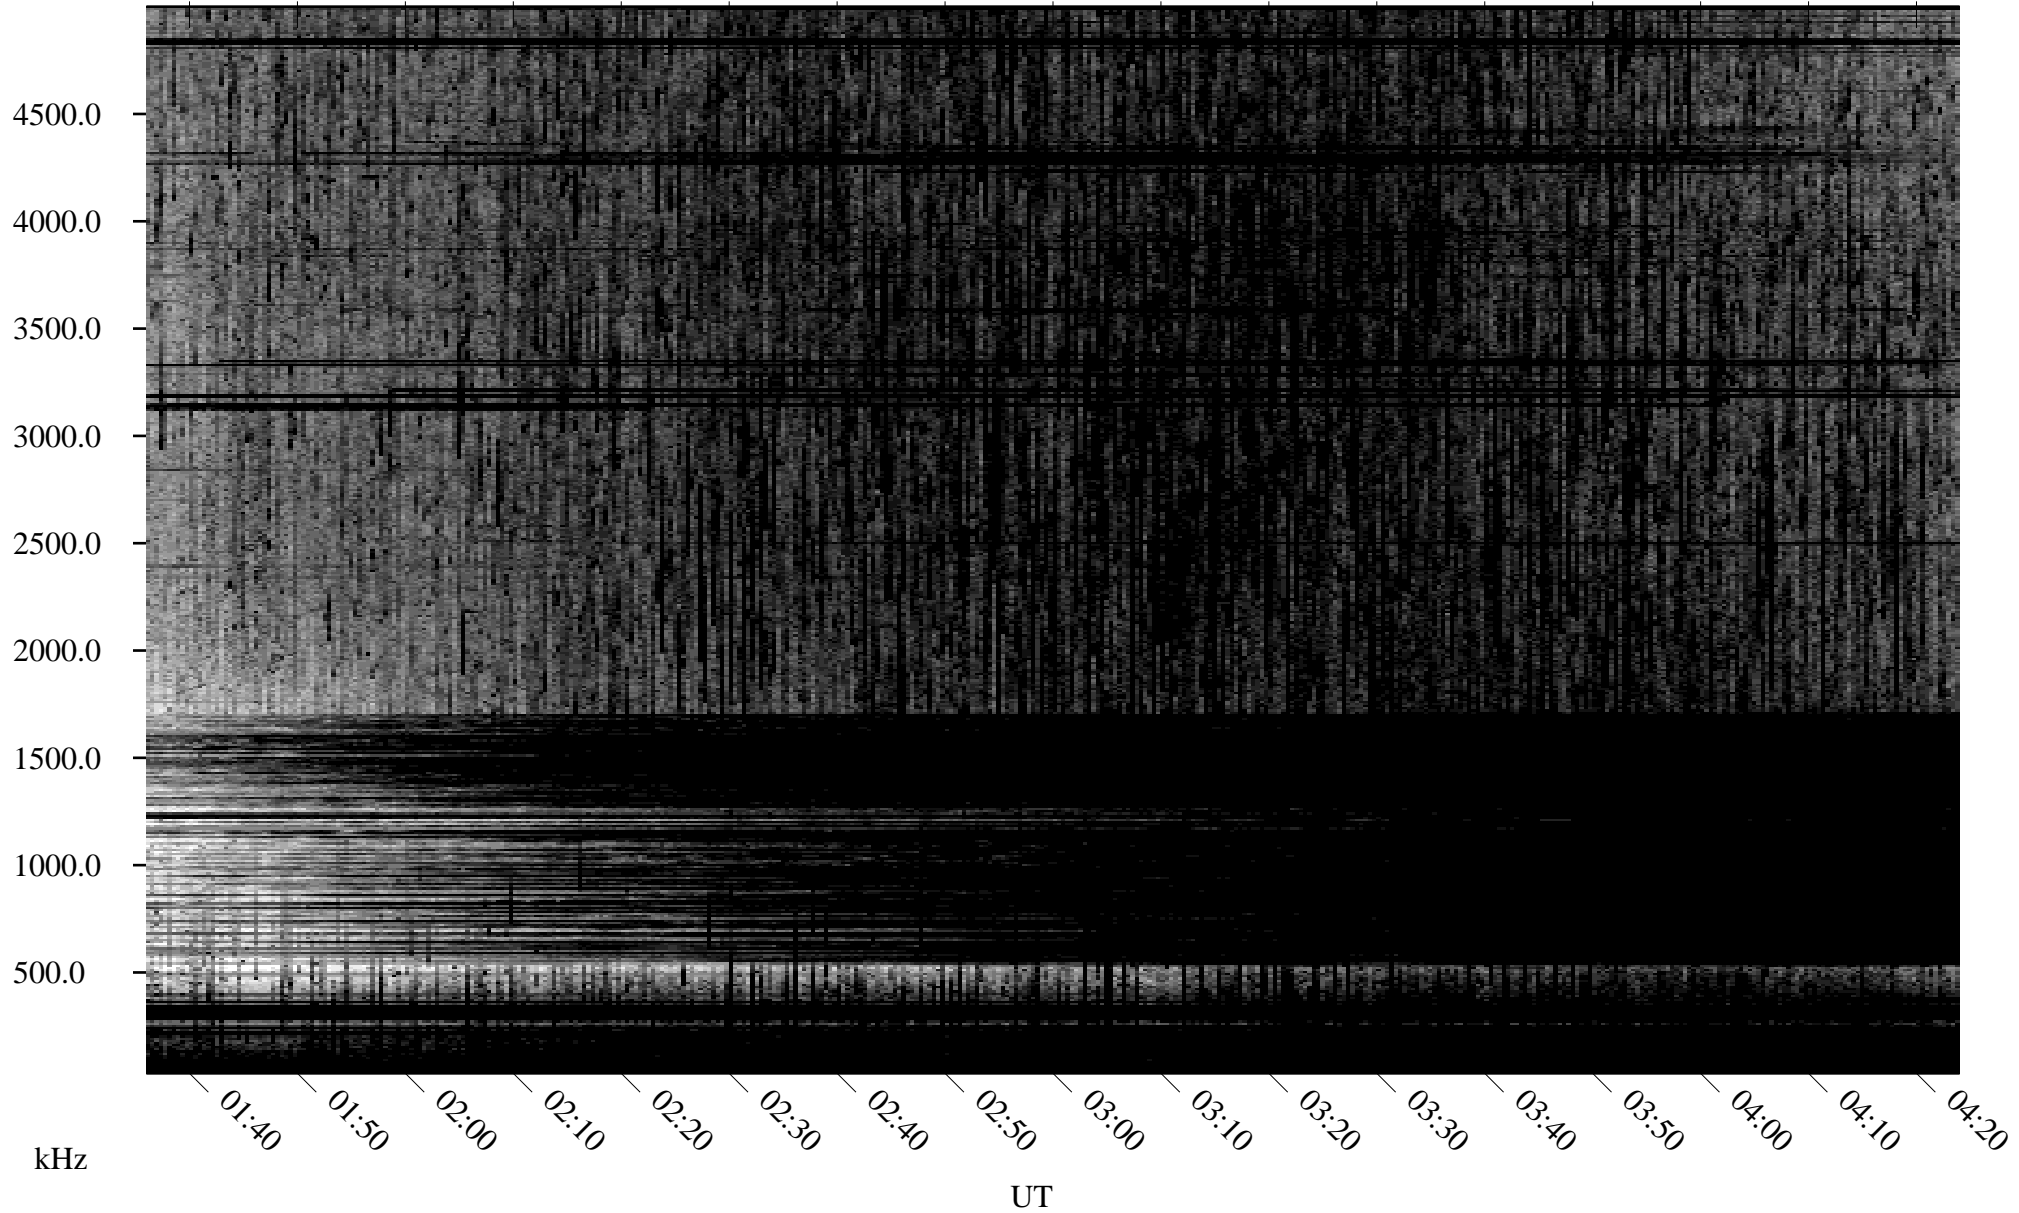

08/20/2010 Churchill, Manitoba

Linear Scale Black = 161 White = 15

ch10232l.r00SUm max_12

Page 1

08/20/2010 Churchill, Manitoba

Linear Scale Black = 161 White = 15

ch10232l.r00SUm max_12

Page 2

08/21/2010 Churchill, Manitoba

Linear Scale Black = 161 White = 15

ch10232l.r00SUm max_12

Page 3

08/21/2010 Churchill, Manitoba

Linear Scale Black = 161 White = 15

ch10232l.r00SUm max_12

Page 4

08/21/2010 Churchill, Manitoba

Linear Scale Black = 161 White = 15

ch10232l.r00SUm max_12

Page 5

08/21/2010 Churchill, Manitoba

Linear Scale Black = 161 White = 15

ch10232l.r00SUm max_12

Page 6

08/21/2010 Churchill, Manitoba

Linear Scale Black = 161 White = 15

ch10232l.r00SUm max_12

Page 7

08/21/2010 Churchill, Manitoba

Linear Scale Black = 161 White = 15

ch10232l.r00SUm max_12

Page 8