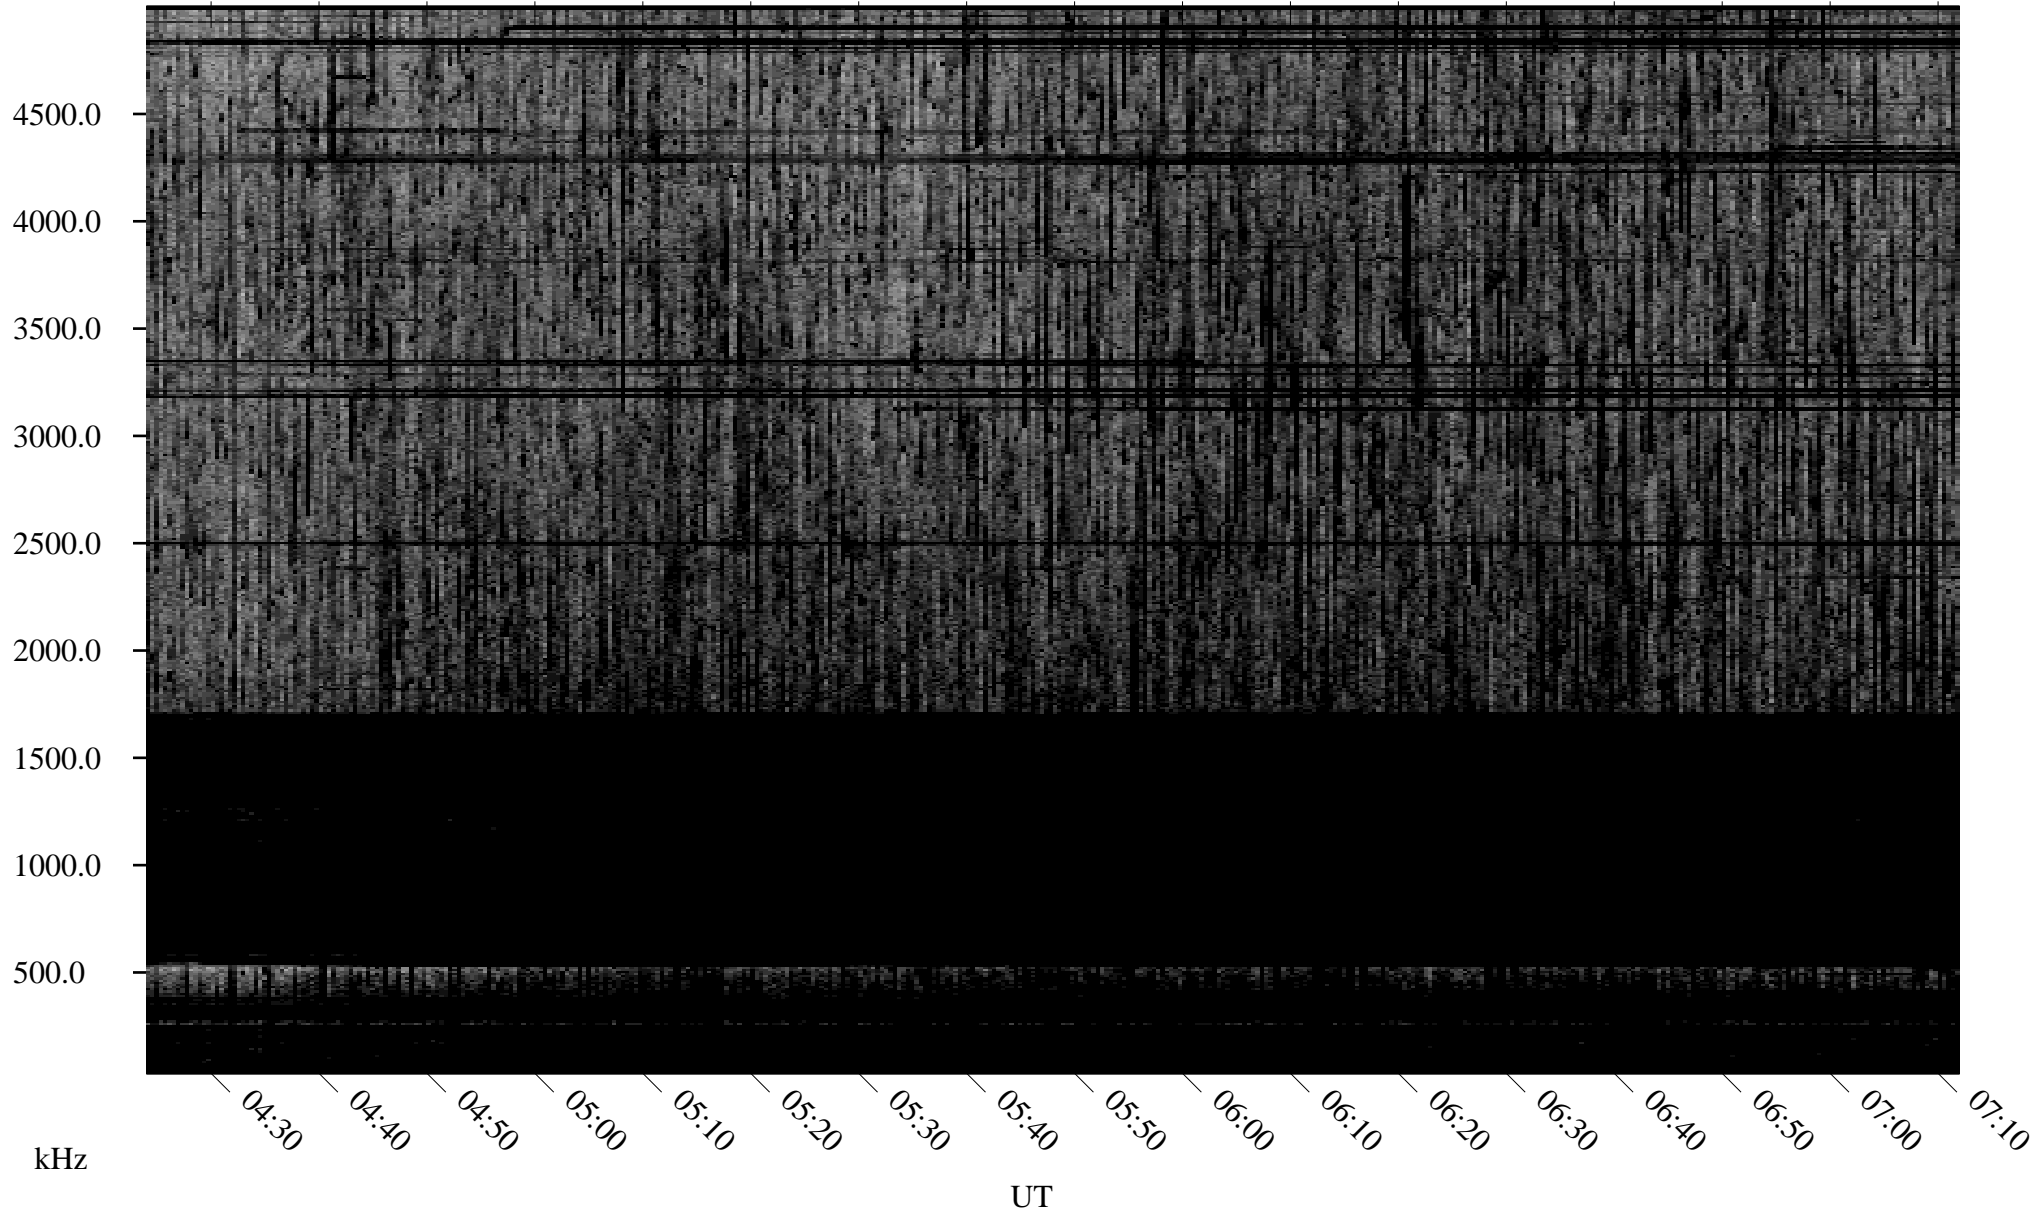

08/20/2010 Churchill, Manitoba

Linear Scale Black = 161 White = 15

ch10232l.r00SUm max_12

Page 1

08/20/2010 Churchill, Manitoba

Linear Scale Black = 161 White = 15

ch10232l.r00SUm max_12

Page 2

08/21/2010 Churchill, Manitoba

Linear Scale Black = 161 White = 15

ch10232l.r00SUm max_12

Page 3

08/21/2010 Churchill, Manitoba

Linear Scale Black = 161 White = 15

ch10232l.r00SUm max_12

Page 4

08/21/2010 Churchill, Manitoba

Linear Scale Black = 161 White = 15

ch10232l.r00SUm max_12

Page 5

08/21/2010 Churchill, Manitoba

Linear Scale Black = 161 White = 15

ch10232l.r00SUm max_12

Page 6

08/21/2010 Churchill, Manitoba

Linear Scale Black = 161 White = 15

ch10232l.r00SUm max_12

Page 7

08/21/2010 Churchill, Manitoba

Linear Scale Black = 161 White = 15

ch10232l.r00SUm max_12

Page 8